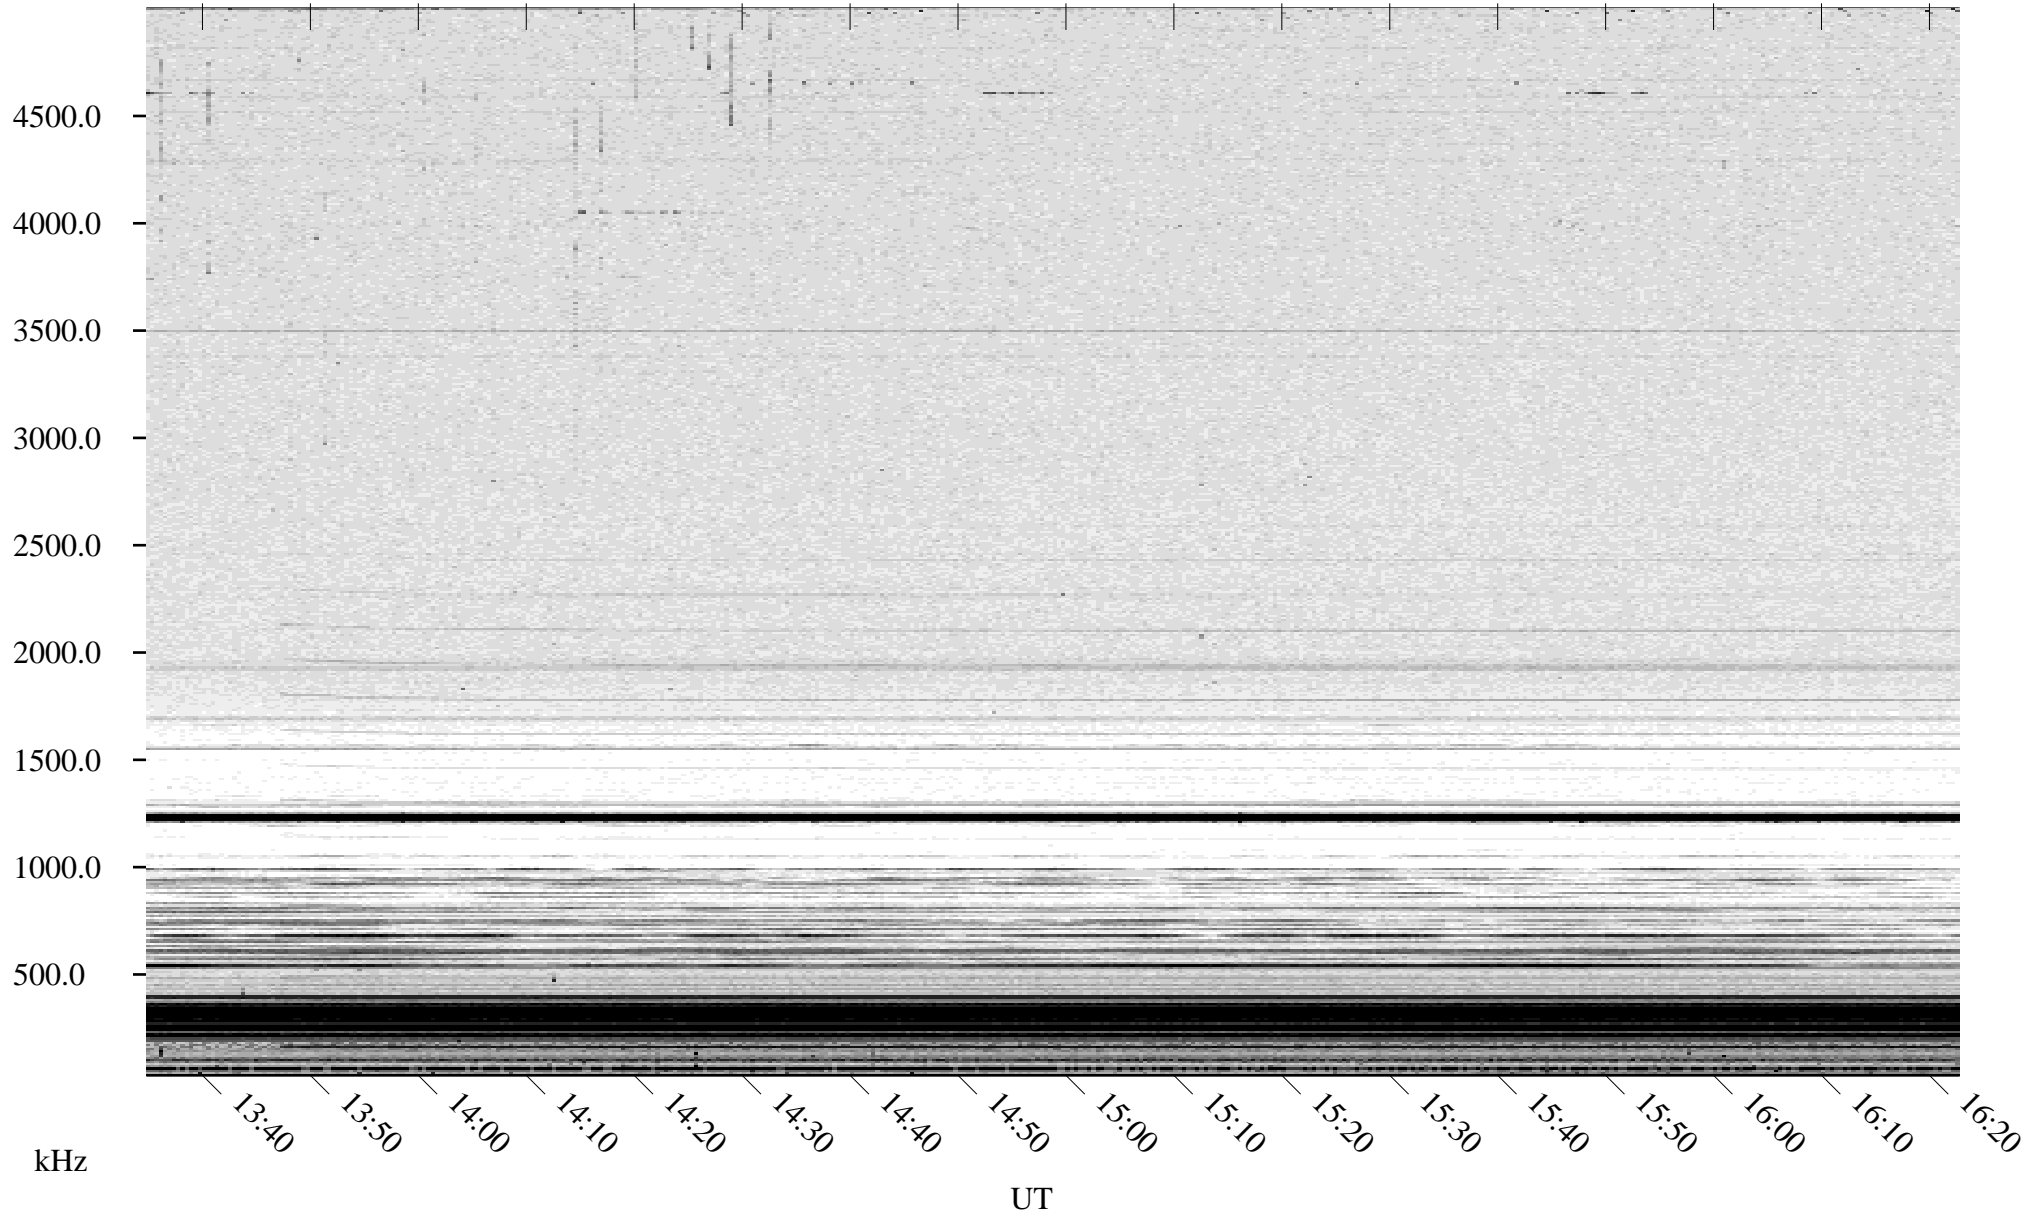

05/03/2007 Churchill, Manitoba

Linear Scale Black = 161 White = 15

CH07123L.R00m max_12

Page 1

05/03/2007 Churchill, Manitoba

Linear Scale Black = 161 White = 15

CH07123L.R00m max_12

Page 2

05/03/2007 Churchill, Manitoba

Linear Scale Black = 161 White = 15

CH07123L.R00m max_12

Page 3