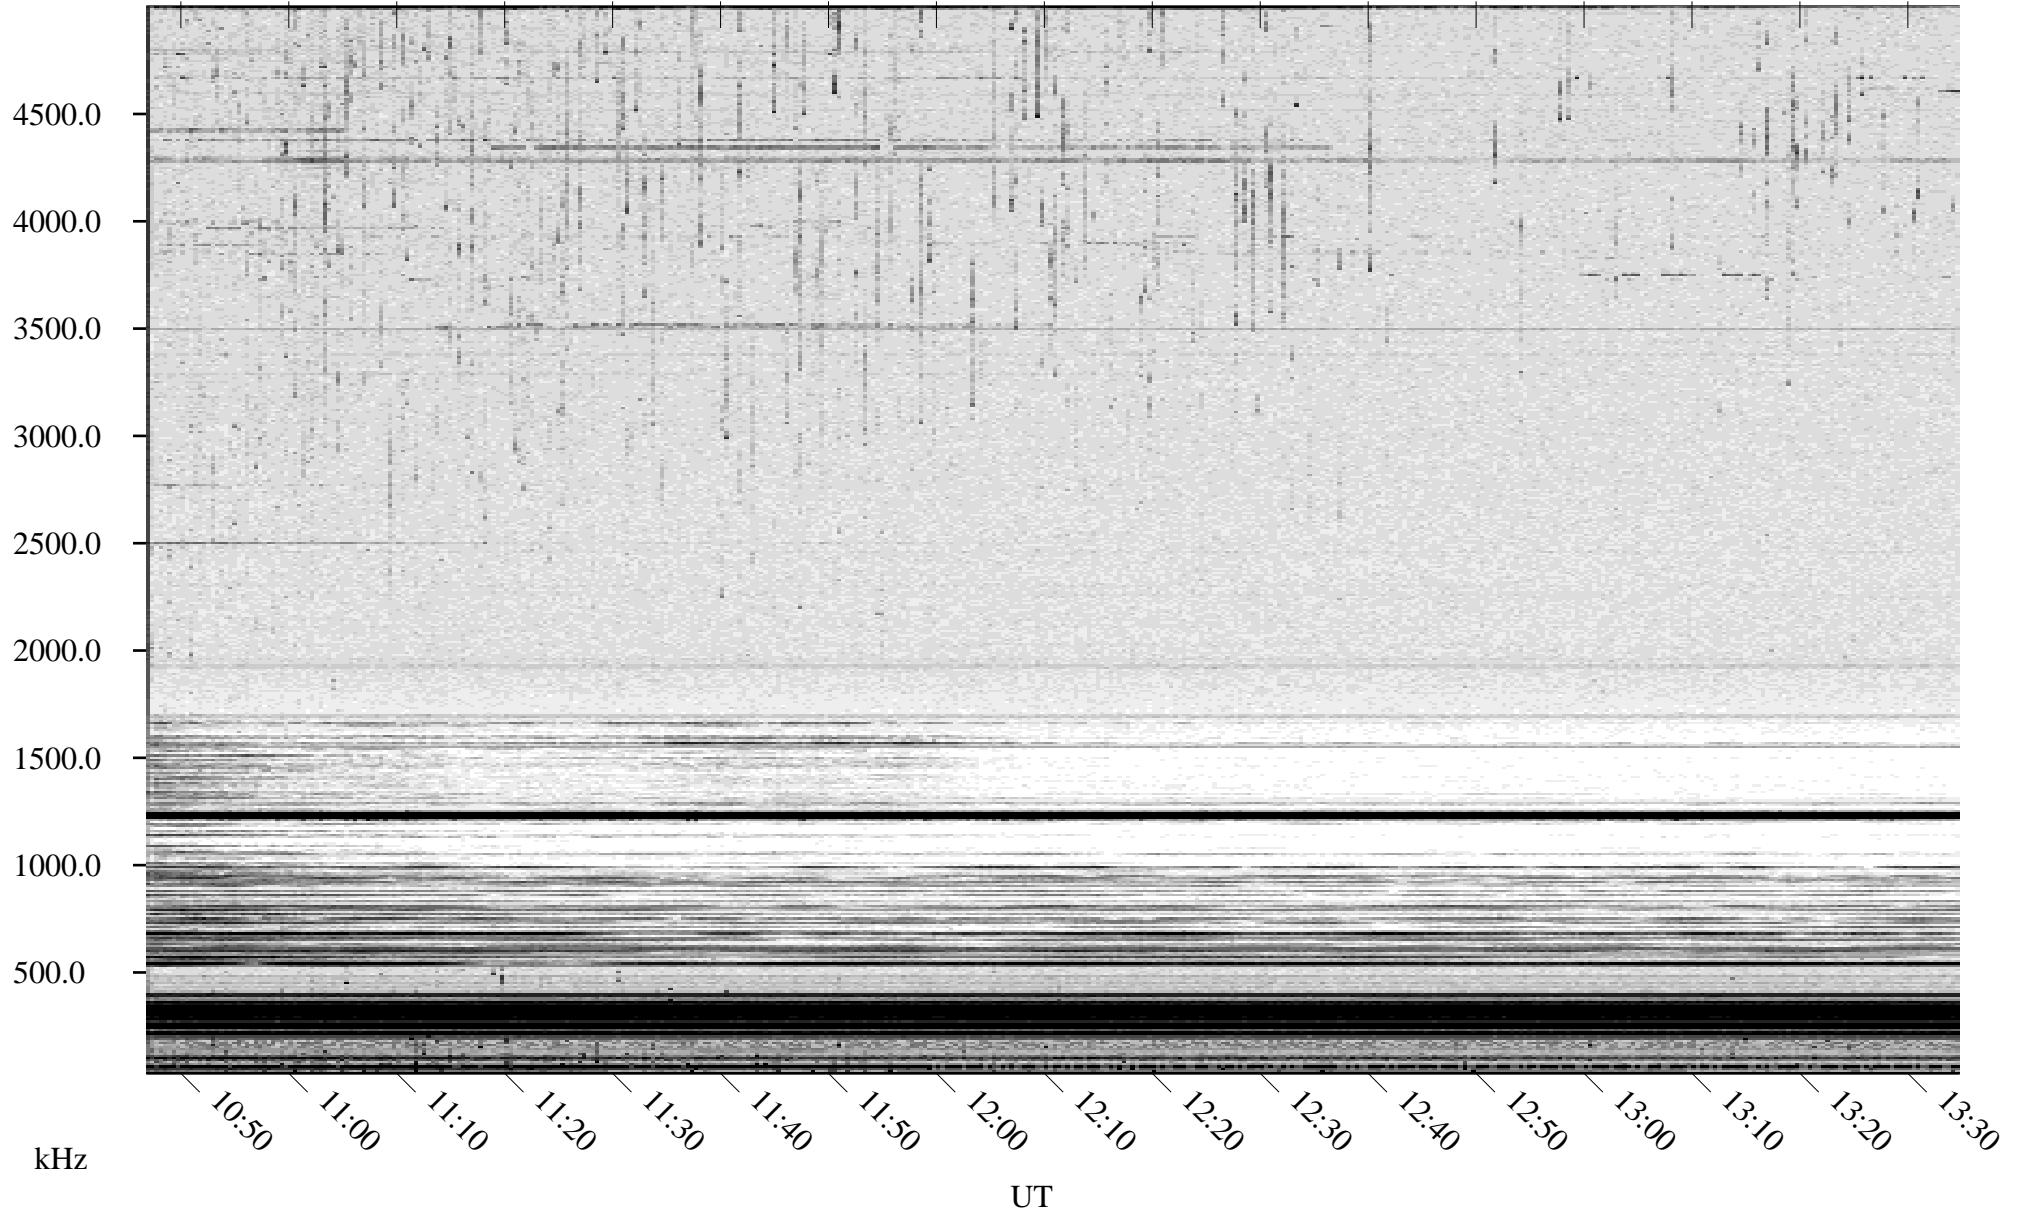

05/03/2007 Churchill, Manitoba

Linear Scale Black = 161 White = 15

CH07123L.R00m max_12

Page 1

05/03/2007 Churchill, Manitoba

Linear Scale Black = 161 White = 15

CH07123L.R00m max_12

Page 2

05/03/2007 Churchill, Manitoba

Linear Scale Black = 161 White = 15

CH07123L.R00m max_12

Page 3