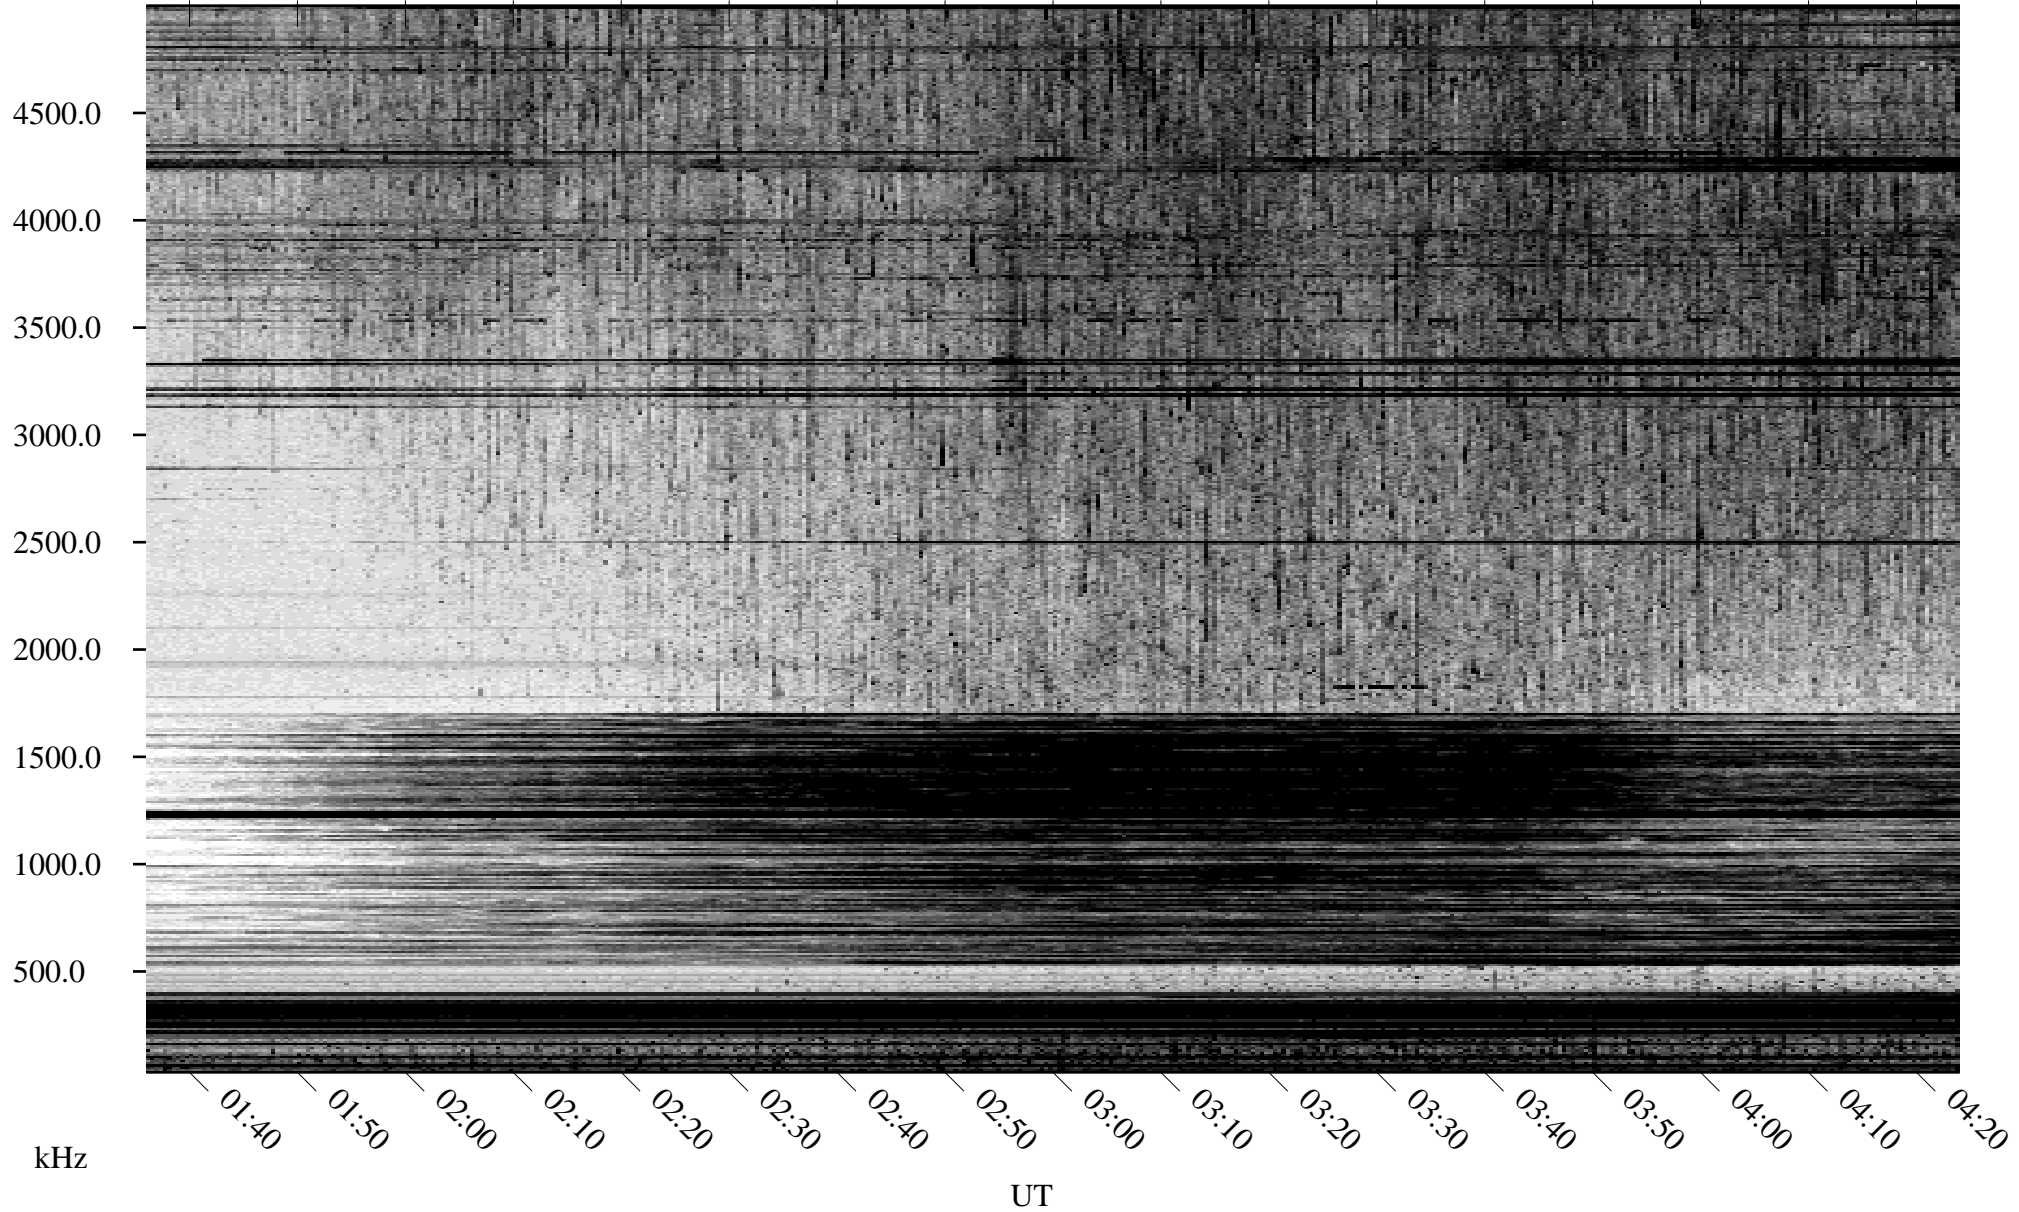

05/03/2007 Churchill, Manitoba

Linear Scale Black = 161 White = 15

CH07123L.R01m max_12

Page 1

05/03/2007 Churchill, Manitoba

Linear Scale Black = 161 White = 15

CH07123L.R01m max_12

Page 2

05/04/2007 Churchill, Manitoba

Linear Scale Black = 161 White = 15

CH07123L.R01m max_12

Page 3

05/04/2007 Churchill, Manitoba

Linear Scale Black = 161 White = 15

CH07123L.R01m max_12

Page 4

05/04/2007 Churchill, Manitoba

Linear Scale Black = 161 White = 15

CH07123L.R01m max_12

Page 5

05/04/2007 Churchill, Manitoba

Linear Scale Black = 161 White = 15

CH07123L.R01m max_12

Page 6

05/04/2007 Churchill, Manitoba

Linear Scale Black = 161 White = 15

CH07123L.R01m max_12

Page 7

05/04/2007 Churchill, Manitoba

Linear Scale Black = 161 White = 15

CH07123L.R01m max_12

Page 8