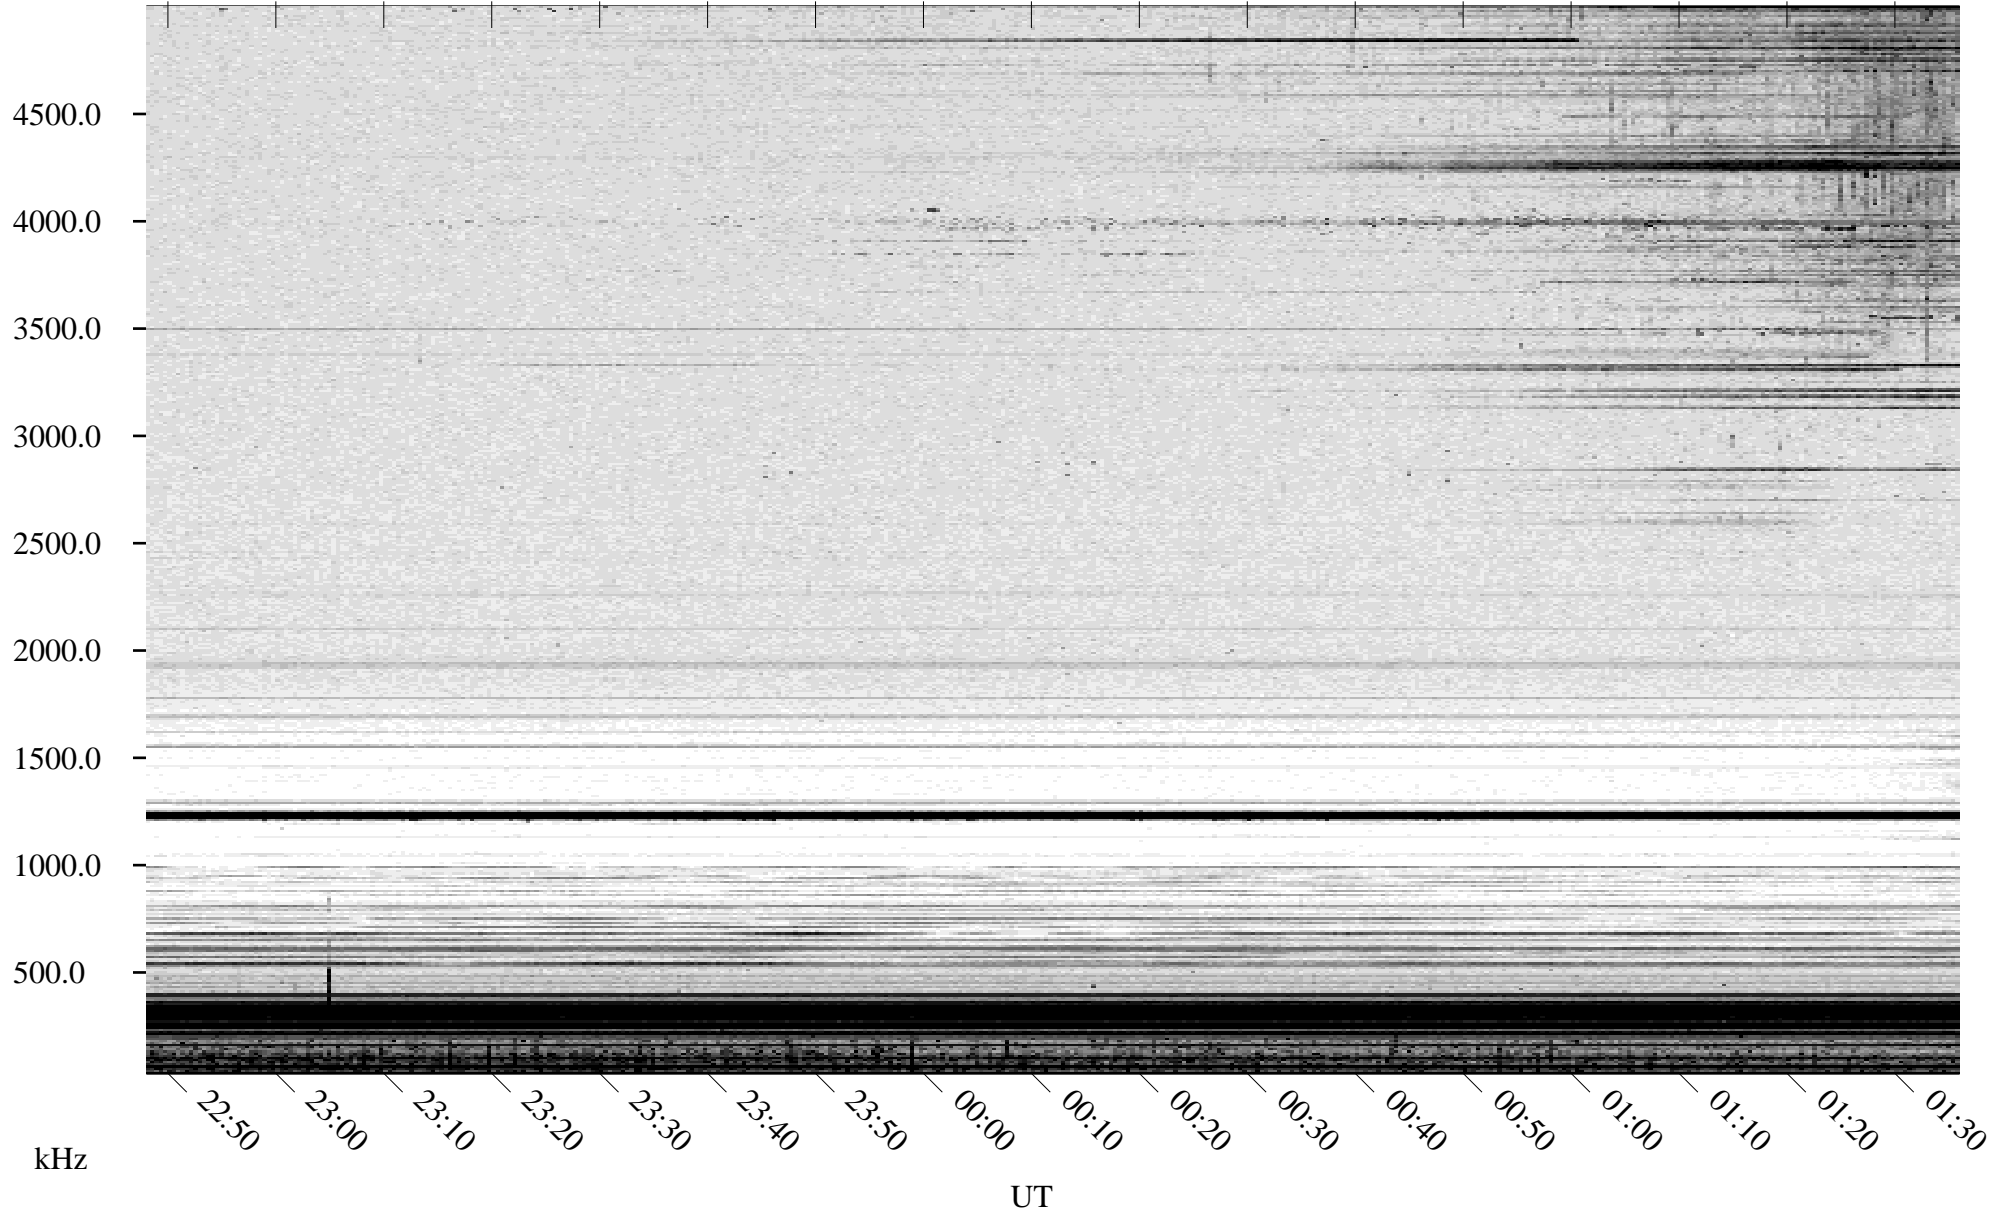

05/03/2007 Churchill, Manitoba

Linear Scale Black = 161 White = 15

CH07123L.R01m max_12

Page 1

05/03/2007 Churchill, Manitoba

Linear Scale Black = 161 White = 15

CH07123L.R01m max_12

Page 2

05/04/2007 Churchill, Manitoba

Linear Scale Black = 161 White = 15

CH07123L.R01m max_12

Page 3

05/04/2007 Churchill, Manitoba

Linear Scale Black = 161 White = 15

CH07123L.R01m max_12

Page 4

05/04/2007 Churchill, Manitoba

Linear Scale Black = 161 White = 15

CH07123L.R01m max_12

Page 5

05/04/2007 Churchill, Manitoba

Linear Scale Black = 161 White = 15

CH07123L.R01m max_12

Page 6

05/04/2007 Churchill, Manitoba

Linear Scale Black = 161 White = 15

CH07123L.R01m max_12

Page 7

05/04/2007 Churchill, Manitoba

Linear Scale Black = 161 White = 15

CH07123L.R01m max_12

Page 8