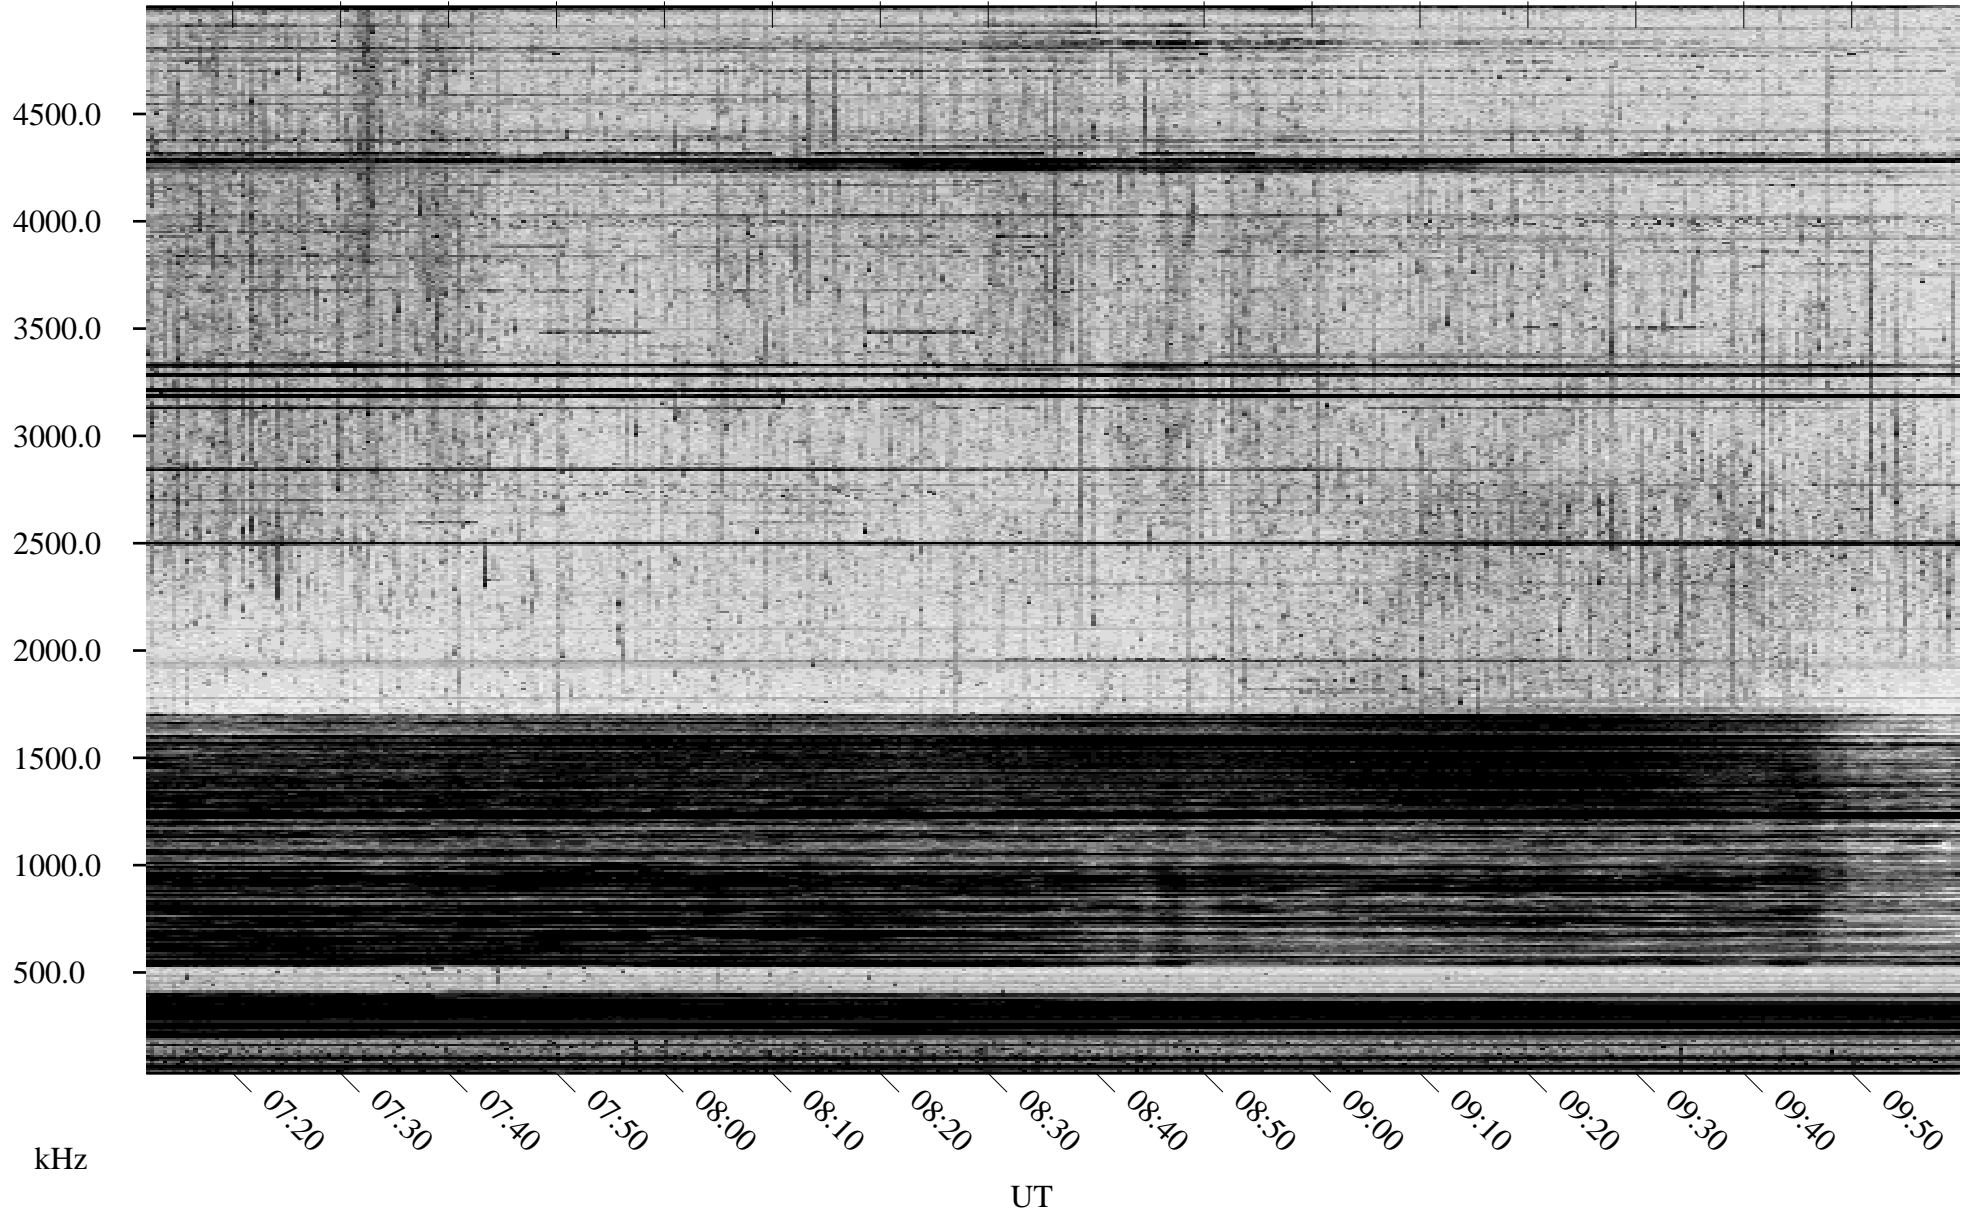

05/03/2007 Churchill, Manitoba

Linear Scale Black = 161 White = 15

CH07123L.R01m max_12

Page 1

05/03/2007 Churchill, Manitoba

Linear Scale Black = 161 White = 15

CH07123L.R01m max_12

Page 2

05/04/2007 Churchill, Manitoba

Linear Scale Black = 161 White = 15

CH07123L.R01m max_12

Page 3

05/04/2007 Churchill, Manitoba

Linear Scale Black = 161 White = 15

CH07123L.R01m max_12

Page 4

05/04/2007 Churchill, Manitoba

Linear Scale Black = 161 White = 15

CH07123L.R01m max_12

Page 5

05/04/2007 Churchill, Manitoba

Linear Scale Black = 161 White = 15

CH07123L.R01m max_12

Page 6

05/04/2007 Churchill, Manitoba

Linear Scale Black = 161 White = 15

CH07123L.R01m max_12

Page 7

05/04/2007 Churchill, Manitoba

Linear Scale Black = 161 White = 15

CH07123L.R01m max_12

Page 8