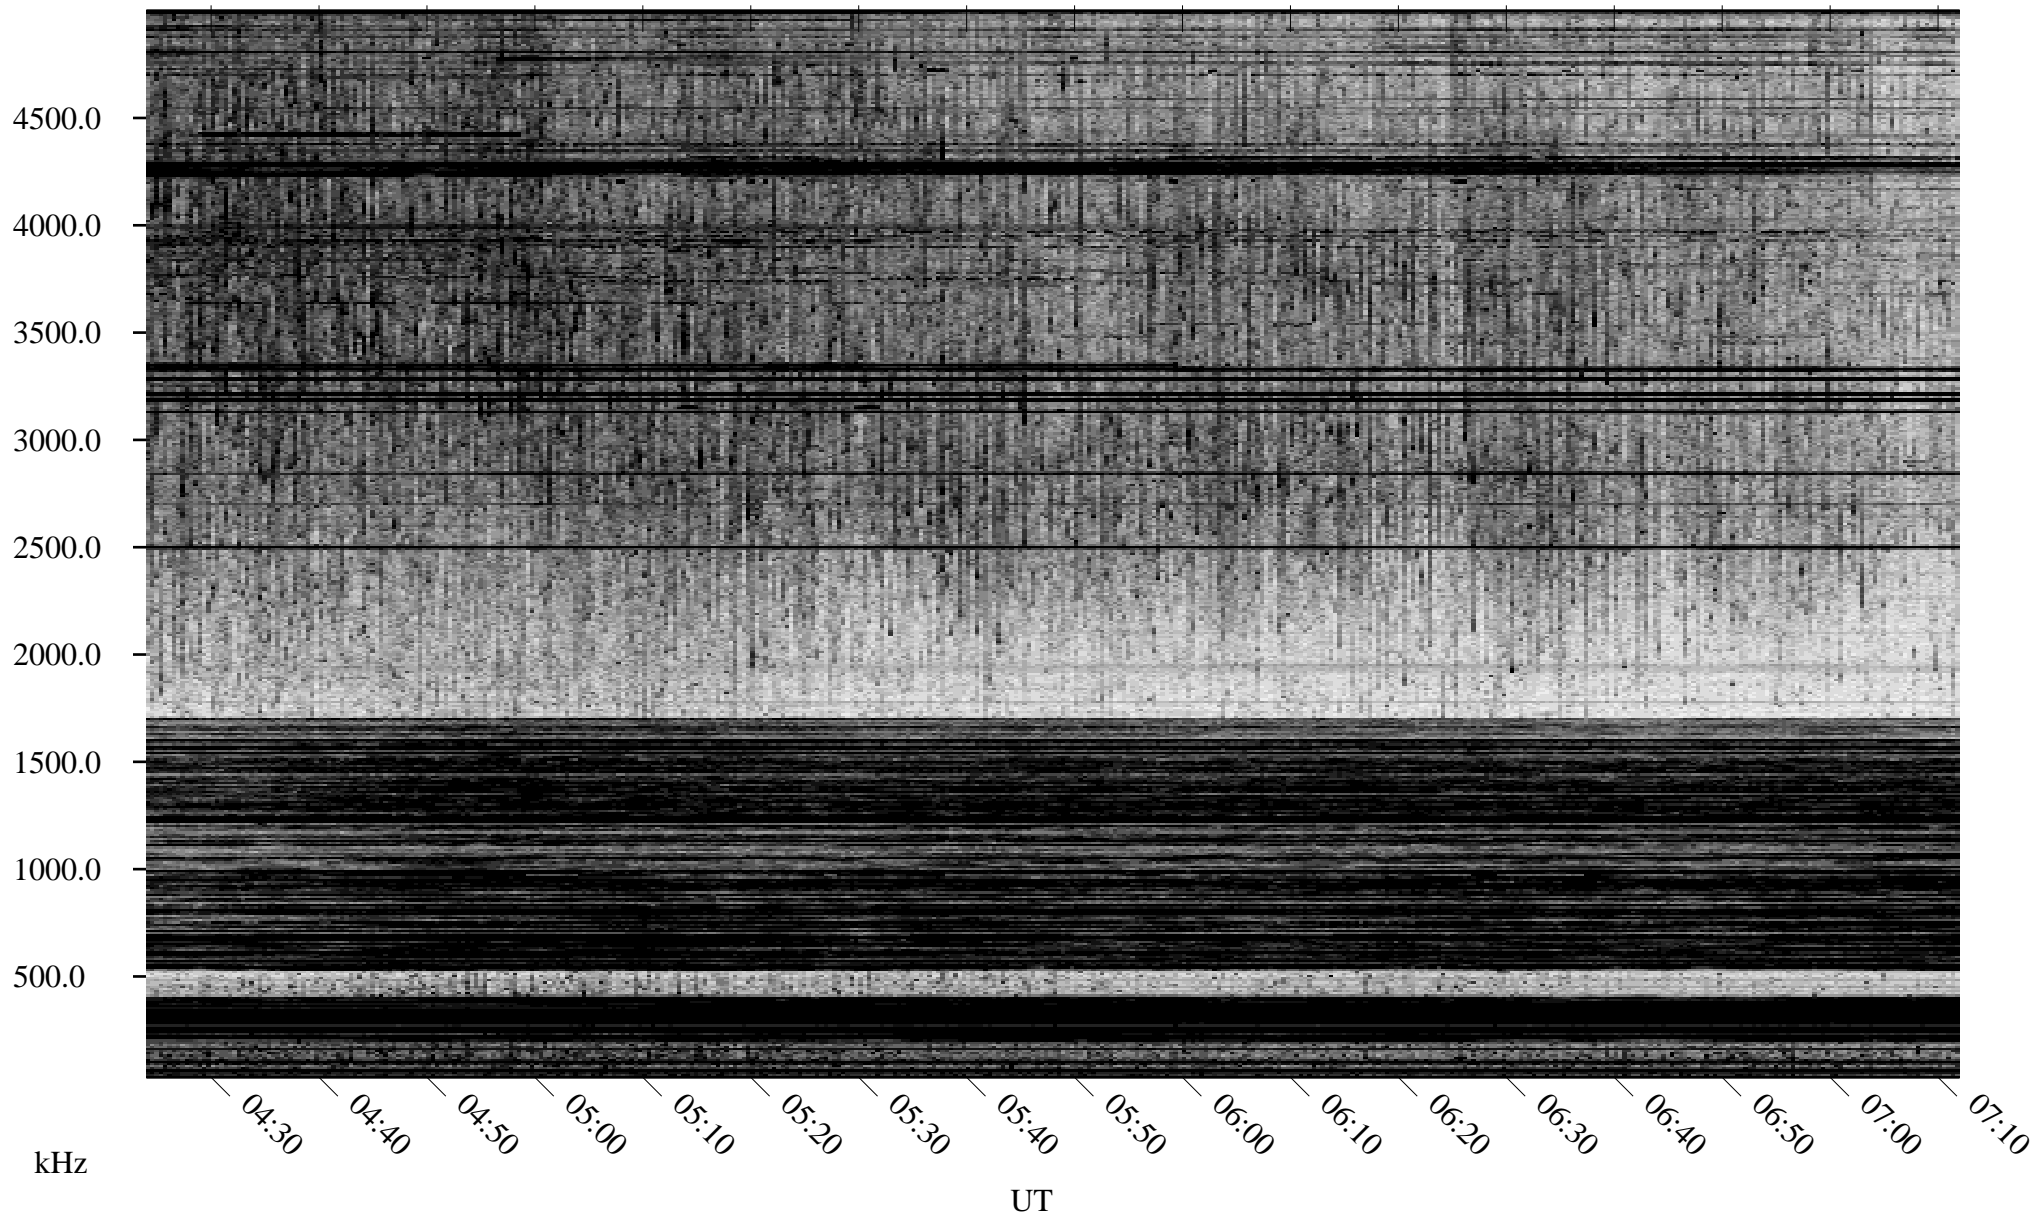

05/03/2007 Churchill, Manitoba

Linear Scale Black = 161 White = 15

CH07123L.R01m max_12

Page 1

05/03/2007 Churchill, Manitoba

Linear Scale Black = 161 White = 15

CH07123L.R01m max_12

Page 2

05/04/2007 Churchill, Manitoba

Linear Scale Black = 161 White = 15

CH07123L.R01m max_12

Page 3

05/04/2007 Churchill, Manitoba

Linear Scale Black = 161 White = 15

CH07123L.R01m max_12

Page 4

05/04/2007 Churchill, Manitoba

Linear Scale Black = 161 White = 15

CH07123L.R01m max_12

Page 5

05/04/2007 Churchill, Manitoba

Linear Scale Black = 161 White = 15

CH07123L.R01m max_12

Page 6

05/04/2007 Churchill, Manitoba

Linear Scale Black = 161 White = 15

CH07123L.R01m max_12

Page 7

05/04/2007 Churchill, Manitoba

Linear Scale Black = 161 White = 15

CH07123L.R01m max_12

Page 8