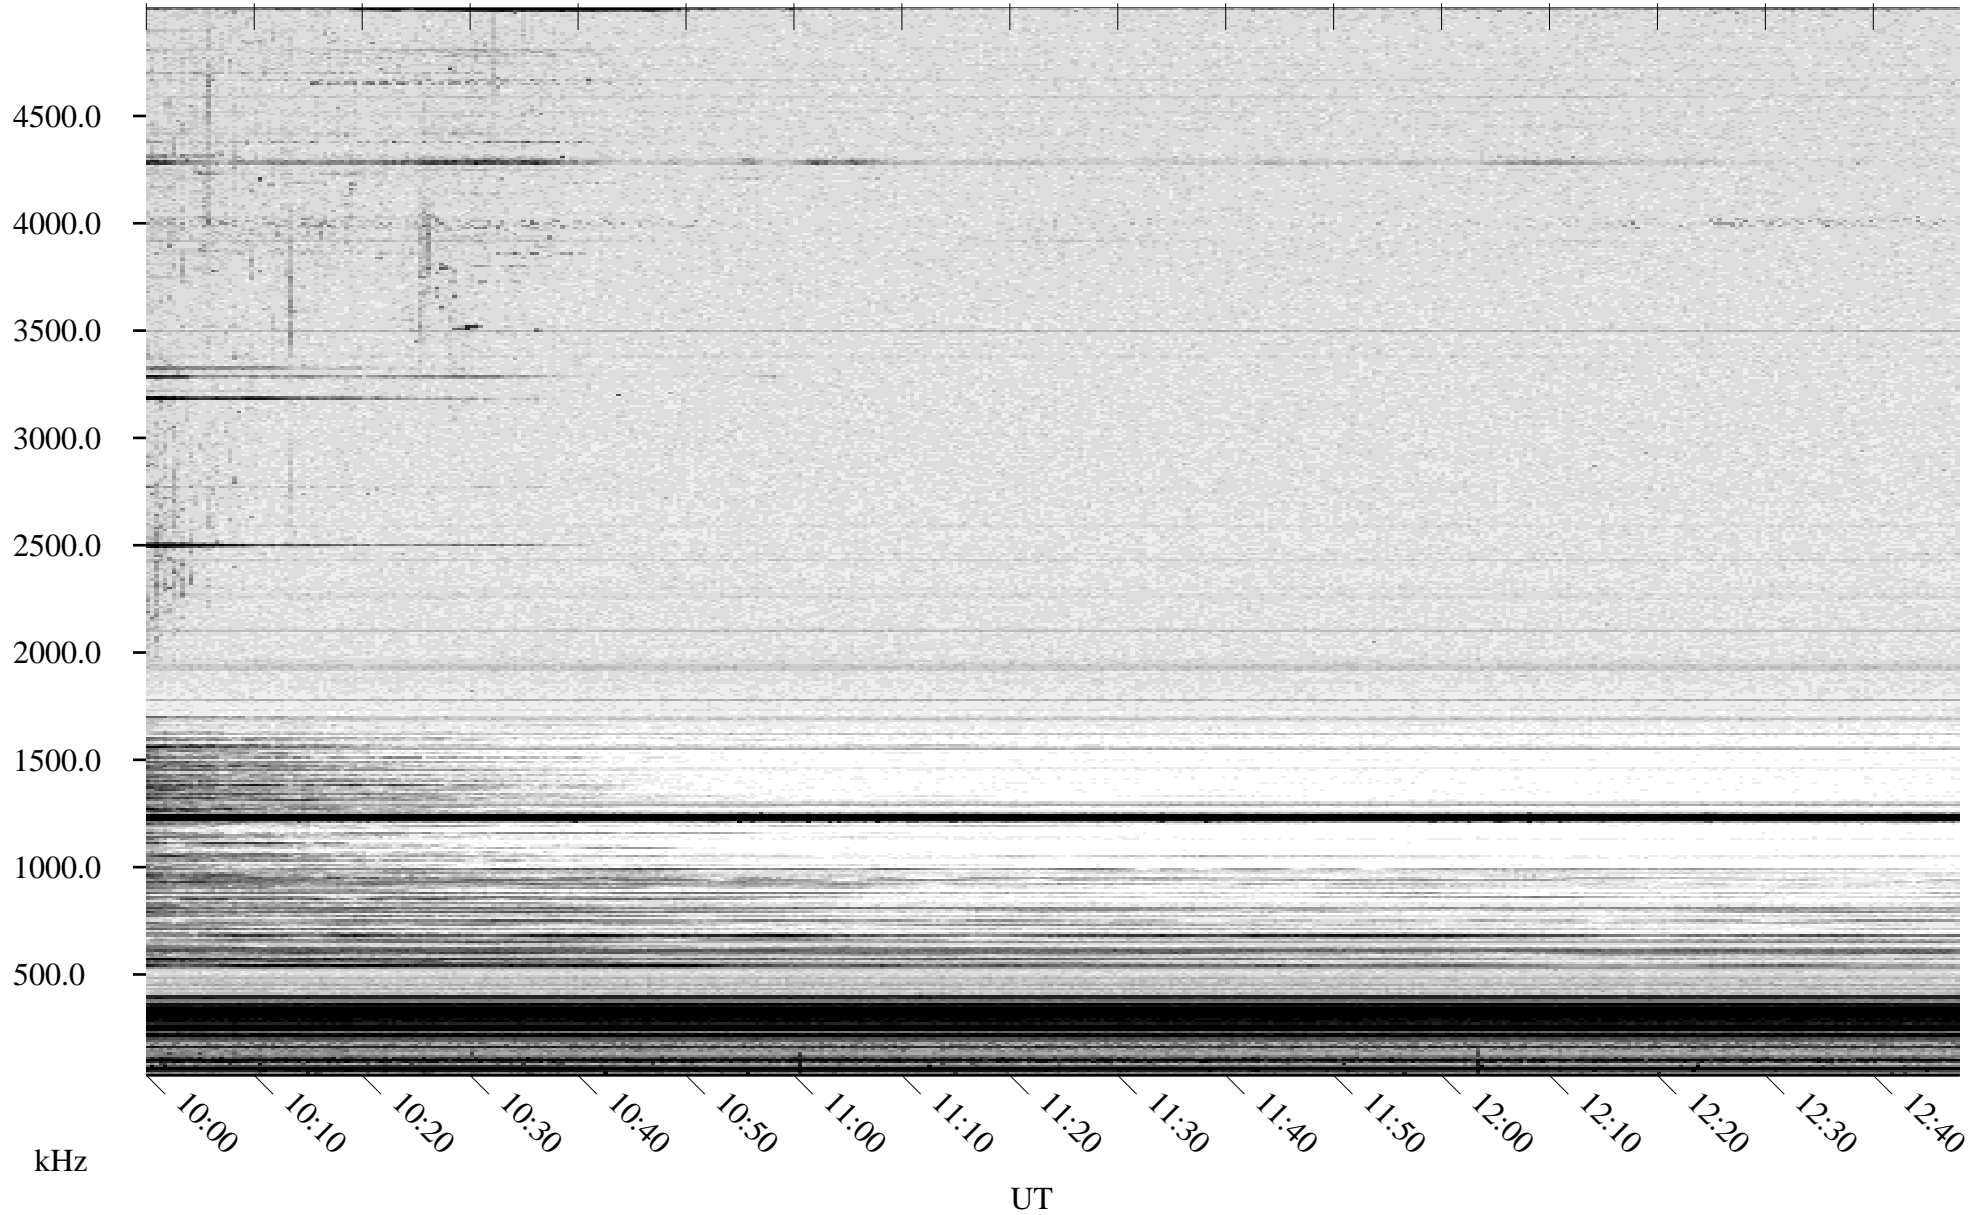

05/03/2007 Churchill, Manitoba

Linear Scale Black = 161 White = 15

CH07123L.R01m max_12

Page 1

05/03/2007 Churchill, Manitoba

Linear Scale Black = 161 White = 15

CH07123L.R01m max_12

Page 2

05/04/2007 Churchill, Manitoba

Linear Scale Black = 161 White = 15

CH07123L.R01m max_12

Page 3

05/04/2007 Churchill, Manitoba

Linear Scale Black = 161 White = 15

CH07123L.R01m max_12

Page 4

05/04/2007 Churchill, Manitoba

Linear Scale Black = 161 White = 15

CH07123L.R01m max_12

Page 5

05/04/2007 Churchill, Manitoba

Linear Scale Black = 161 White = 15

CH07123L.R01m max_12

Page 6

05/04/2007 Churchill, Manitoba

Linear Scale Black = 161 White = 15

CH07123L.R01m max_12

Page 7

05/04/2007 Churchill, Manitoba

Linear Scale Black = 161 White = 15

CH07123L.R01m max_12

Page 8