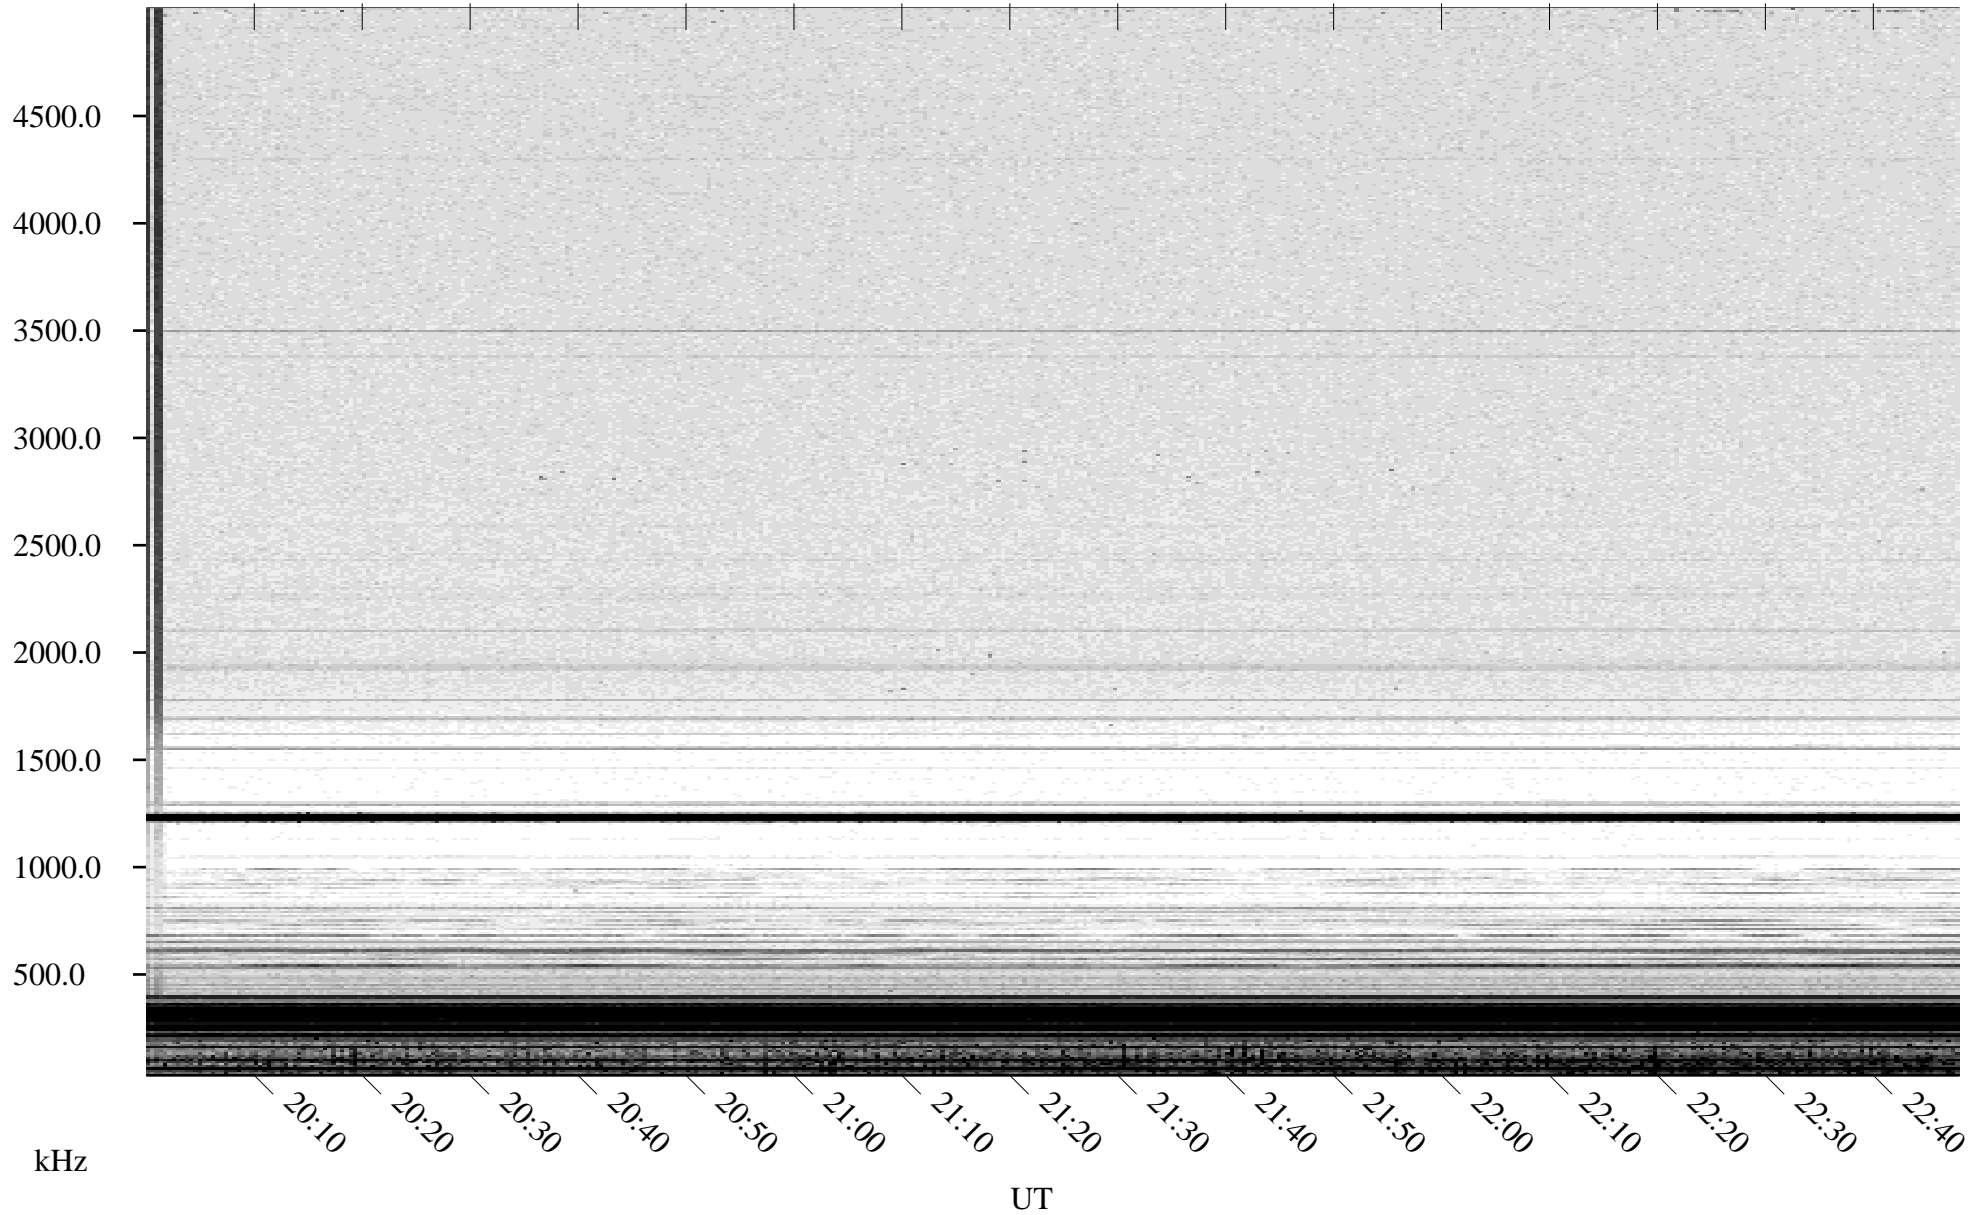

05/03/2007 Churchill, Manitoba

Linear Scale Black = 161 White = 15

CH07123L.R01m max_12

Page 1

05/03/2007 Churchill, Manitoba

Linear Scale Black = 161 White = 15

CH07123L.R01m max_12

Page 2

05/04/2007 Churchill, Manitoba

Linear Scale Black = 161 White = 15

CH07123L.R01m max_12

Page 3

05/04/2007 Churchill, Manitoba

Linear Scale Black = 161 White = 15

CH07123L.R01m max_12

Page 4

05/04/2007 Churchill, Manitoba

Linear Scale Black = 161 White = 15

CH07123L.R01m max_12

Page 5

05/04/2007 Churchill, Manitoba

Linear Scale Black = 161 White = 15

CH07123L.R01m max_12

Page 6

05/04/2007 Churchill, Manitoba

Linear Scale Black = 161 White = 15

CH07123L.R01m max_12

Page 7

05/04/2007 Churchill, Manitoba

Linear Scale Black = 161 White = 15

CH07123L.R01m max_12

Page 8