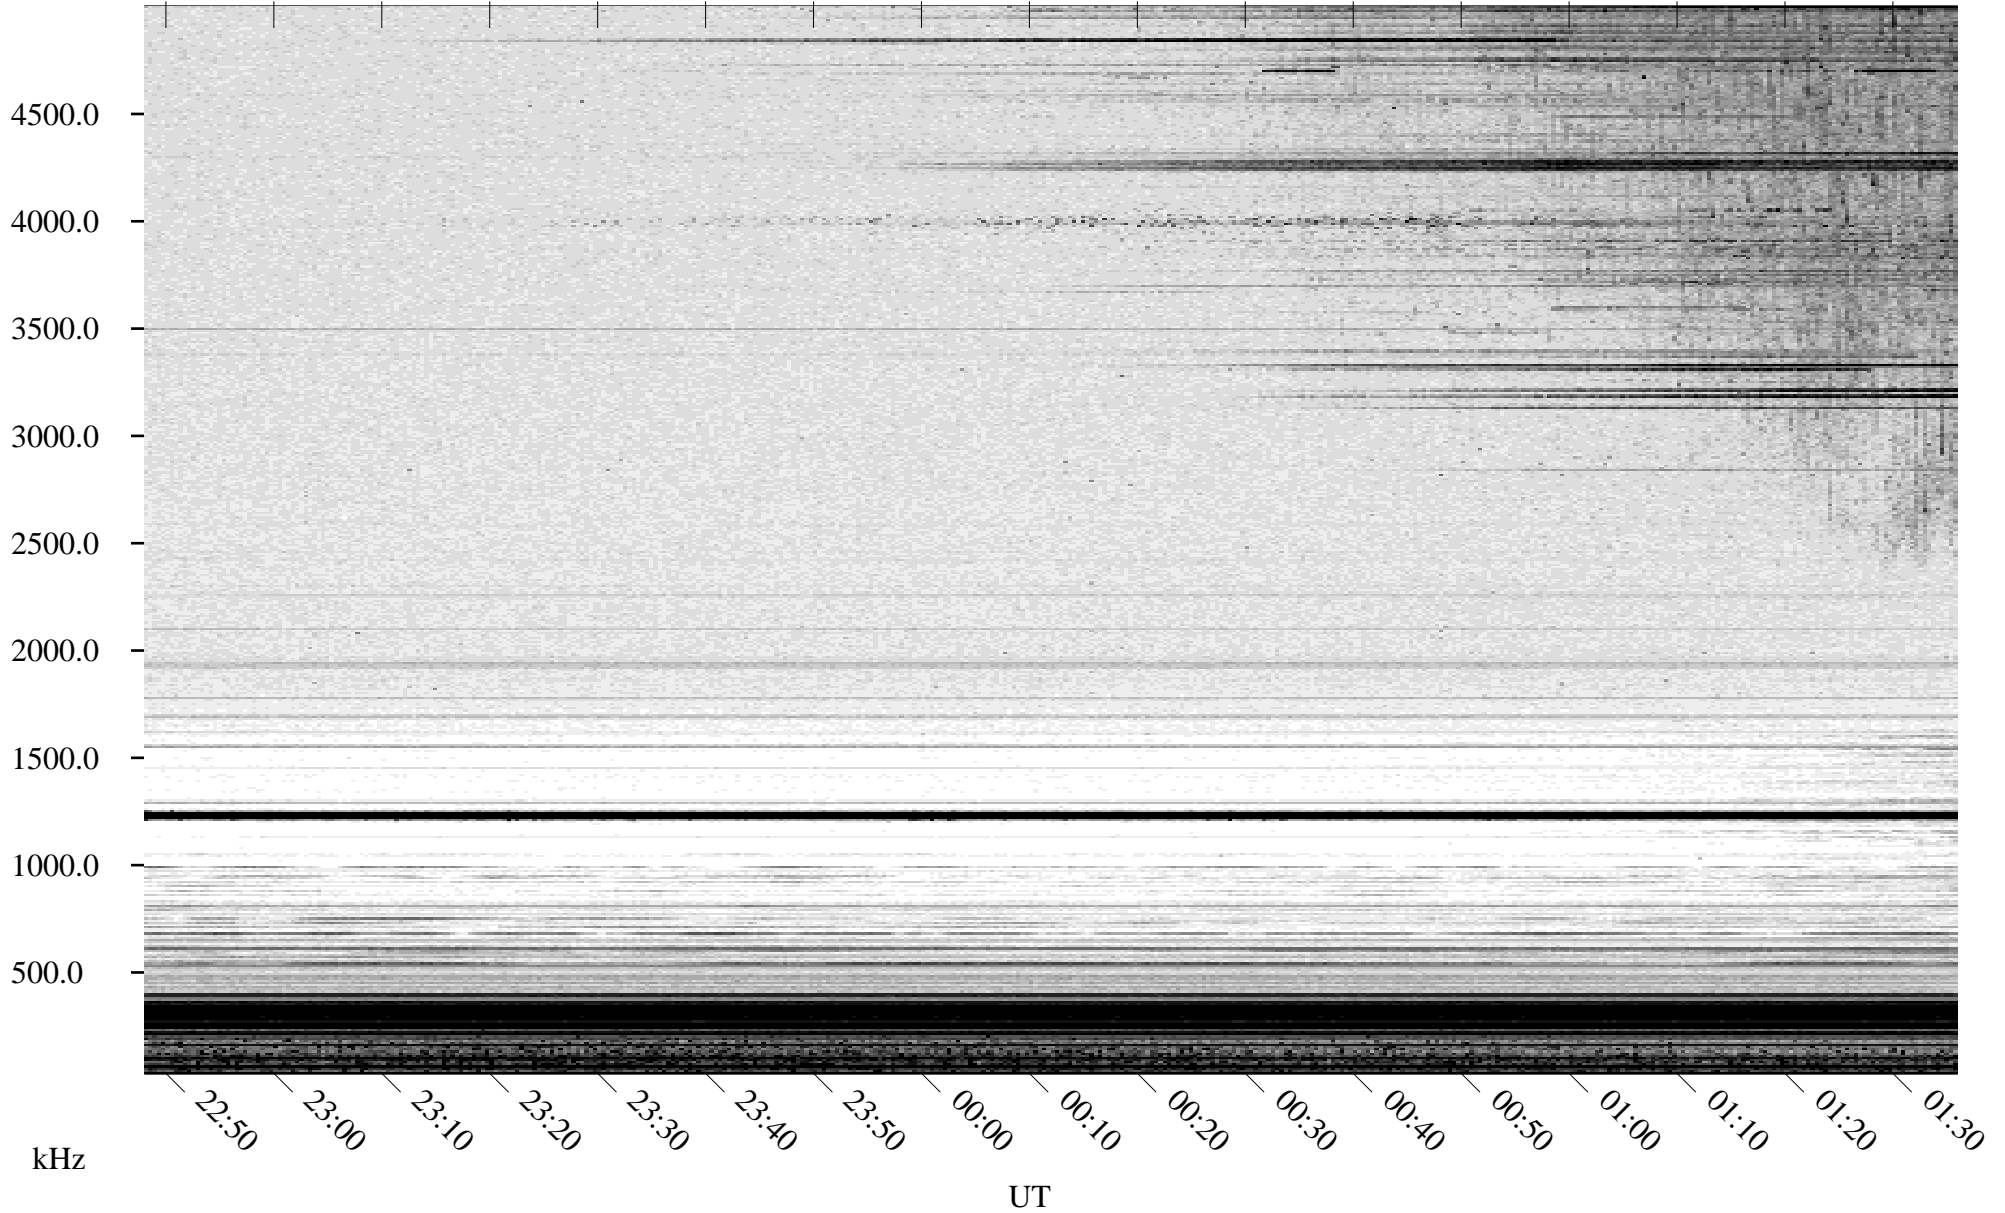

05/04/2007 Churchill, Manitoba

Linear Scale Black = 161 White = 15

CH07124L.R00m max_12

Page 1

05/04/2007 Churchill, Manitoba

Linear Scale Black = 161 White = 15

CH07124L.R00m max_12

Page 2

05/05/2007 Churchill, Manitoba

Linear Scale Black = 161 White = 15

CH07124L.R00m max_12

Page 3

05/05/2007 Churchill, Manitoba

Linear Scale Black = 161 White = 15

CH07124L.R00m max_12

Page 4

05/05/2007 Churchill, Manitoba

Linear Scale Black = 161 White = 15

CH07124L.R00m max_12

Page 5

05/05/2007 Churchill, Manitoba

Linear Scale Black = 161 White = 15

CH07124L.R00m max_12

Page 6

05/05/2007 Churchill, Manitoba

Linear Scale Black = 161 White = 15

CH07124L.R00m max_12

Page 7

05/05/2007 Churchill, Manitoba

Linear Scale Black = 161 White = 15

CH07124L.R00m max_12

Page 8