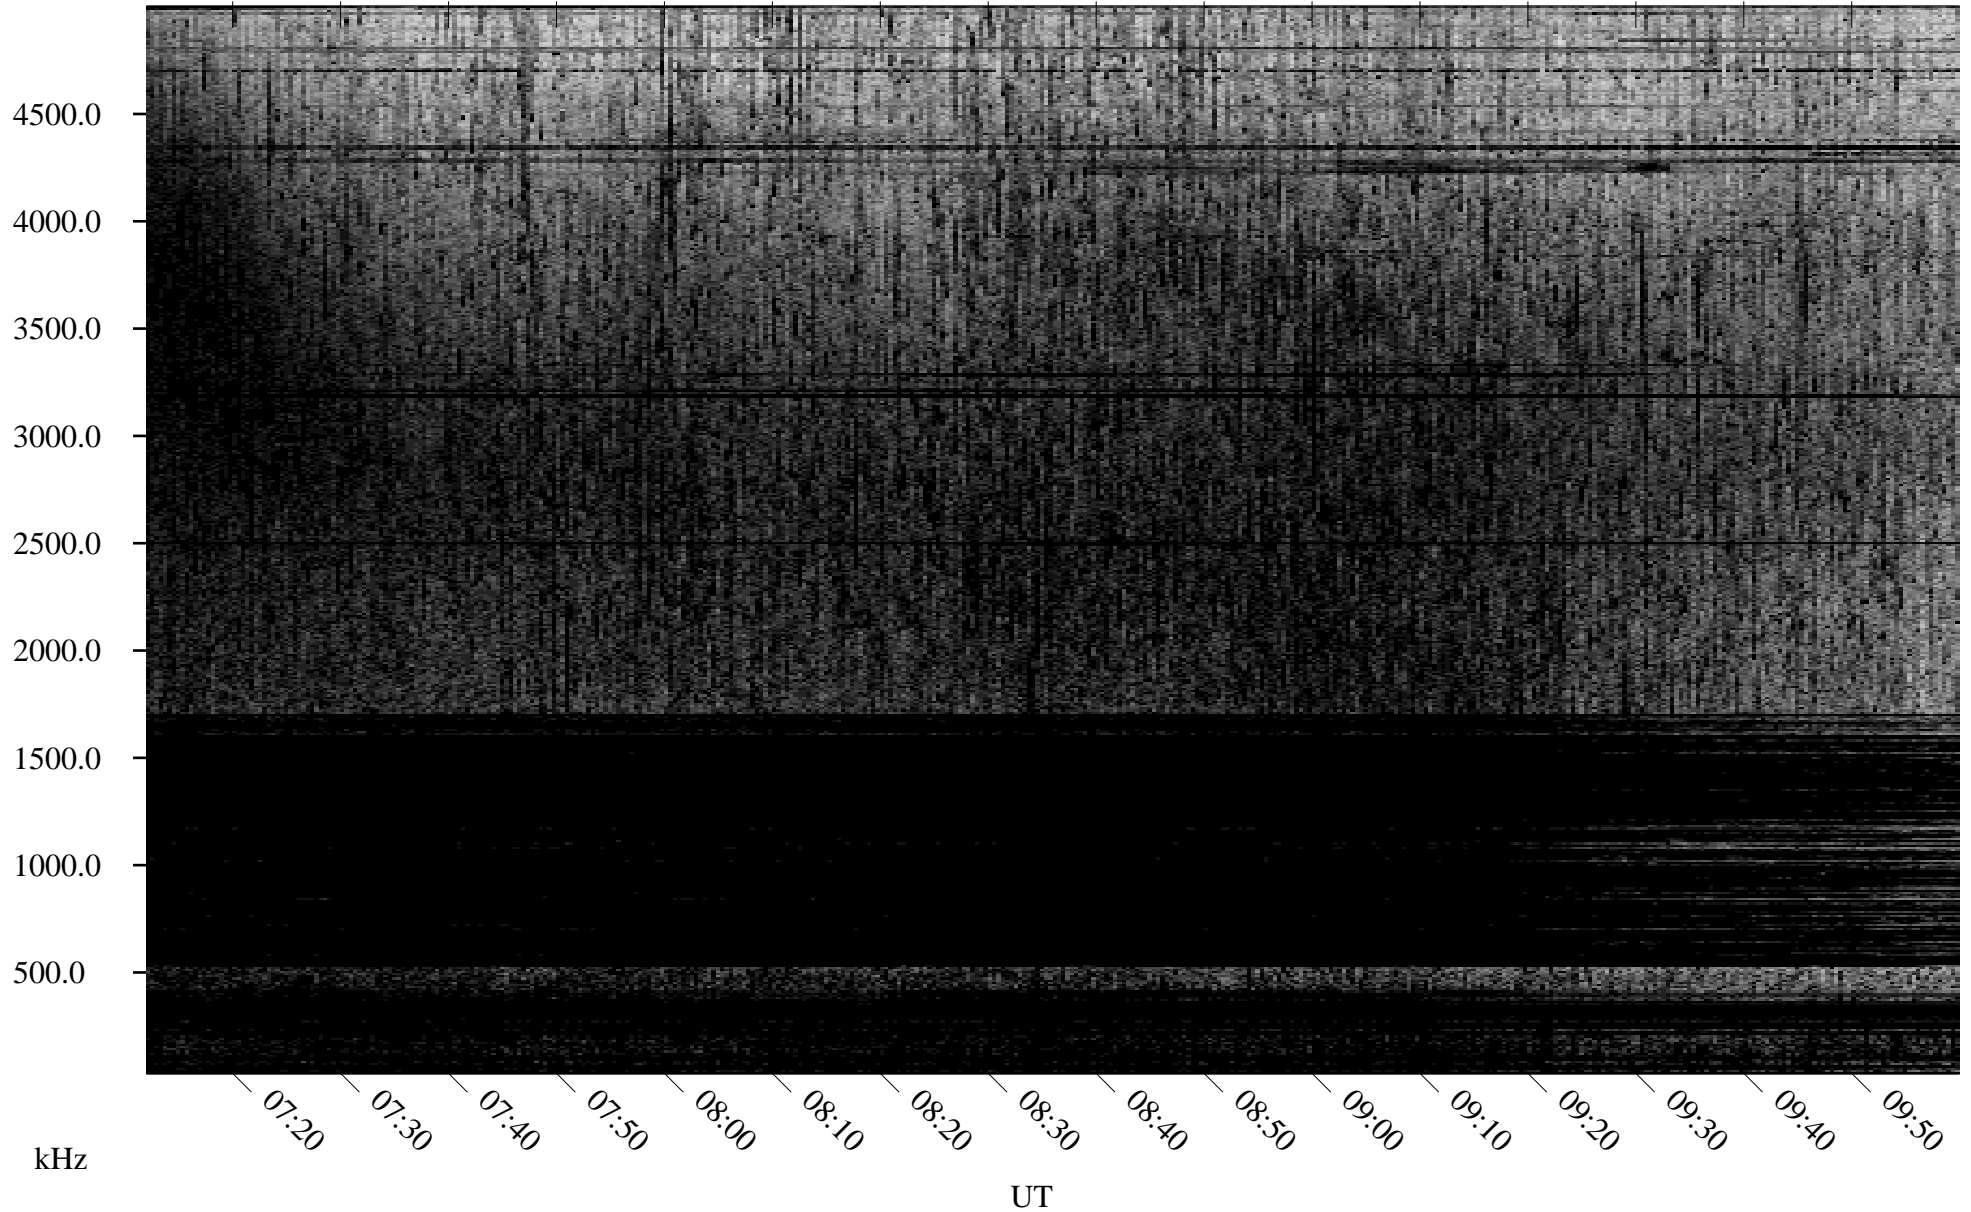

05/04/2007 Churchill, Manitoba

Linear Scale Black = 161 White = 15

CH07124L.R00m max_12

Page 1

05/04/2007 Churchill, Manitoba

Linear Scale Black = 161 White = 15

CH07124L.R00m max_12

Page 2

05/05/2007 Churchill, Manitoba

Linear Scale Black = 161 White = 15

CH07124L.R00m max_12

Page 3

05/05/2007 Churchill, Manitoba

Linear Scale Black = 161 White = 15

CH07124L.R00m max_12

Page 4

05/05/2007 Churchill, Manitoba

Linear Scale Black = 161 White = 15

CH07124L.R00m max_12

Page 5

05/05/2007 Churchill, Manitoba

Linear Scale Black = 161 White = 15

CH07124L.R00m max_12

Page 6

05/05/2007 Churchill, Manitoba

Linear Scale Black = 161 White = 15

CH07124L.R00m max_12

Page 7

05/05/2007 Churchill, Manitoba

Linear Scale Black = 161 White = 15

CH07124L.R00m max_12

Page 8