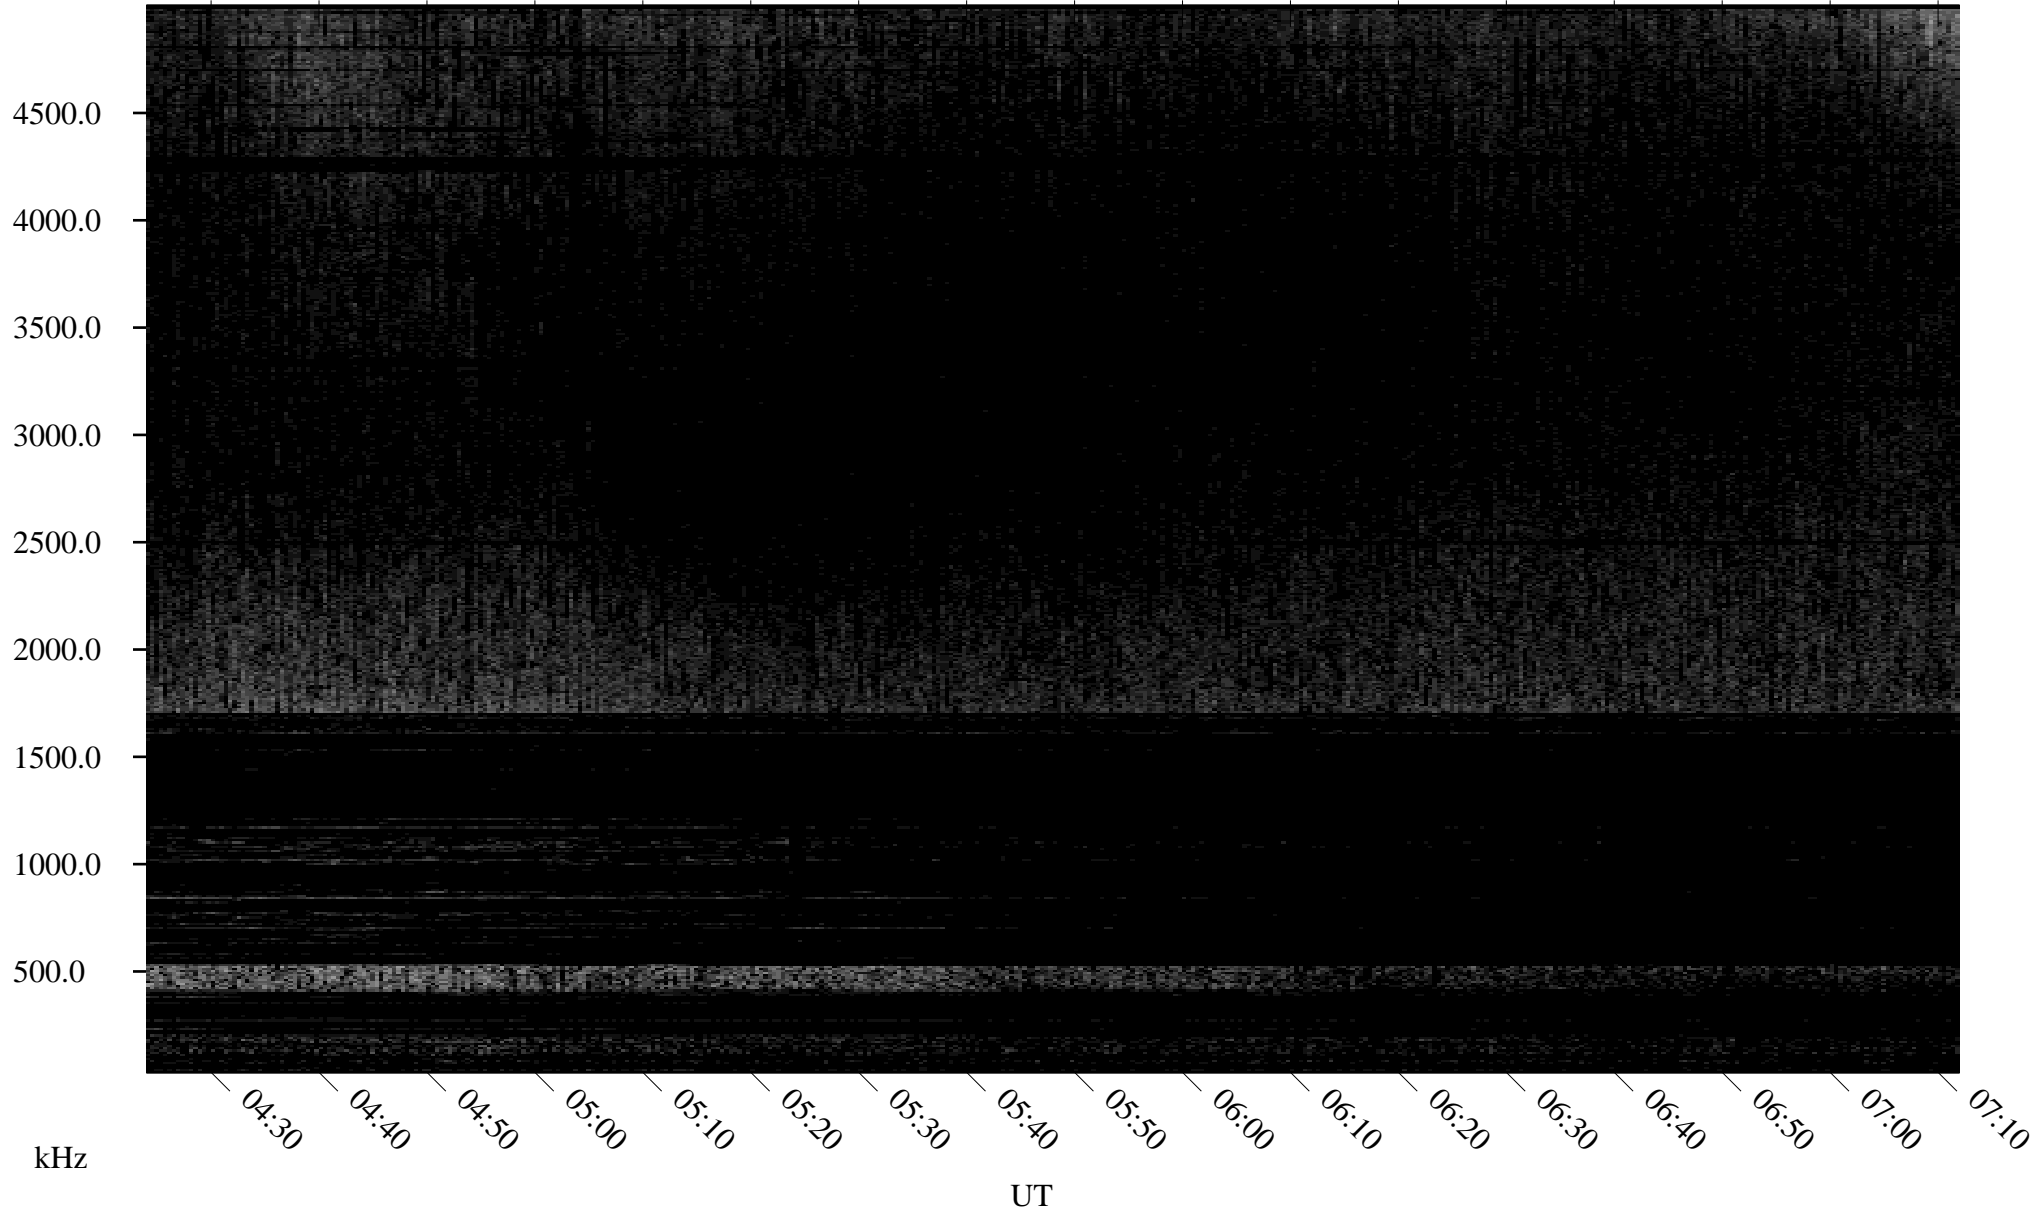

05/04/2007 Churchill, Manitoba

Linear Scale Black = 161 White = 15

CH07124L.R00m max_12

Page 1

05/04/2007 Churchill, Manitoba

Linear Scale Black = 161 White = 15

CH07124L.R00m max_12

Page 2

05/05/2007 Churchill, Manitoba

Linear Scale Black = 161 White = 15

CH07124L.R00m max_12

Page 3

05/05/2007 Churchill, Manitoba

Linear Scale Black = 161 White = 15

CH07124L.R00m max_12

Page 4

05/05/2007 Churchill, Manitoba

Linear Scale Black = 161 White = 15

CH07124L.R00m max_12

Page 5

05/05/2007 Churchill, Manitoba

Linear Scale Black = 161 White = 15

CH07124L.R00m max_12

Page 6

05/05/2007 Churchill, Manitoba

Linear Scale Black = 161 White = 15

CH07124L.R00m max_12

Page 7

05/05/2007 Churchill, Manitoba

Linear Scale Black = 161 White = 15

CH07124L.R00m max_12

Page 8