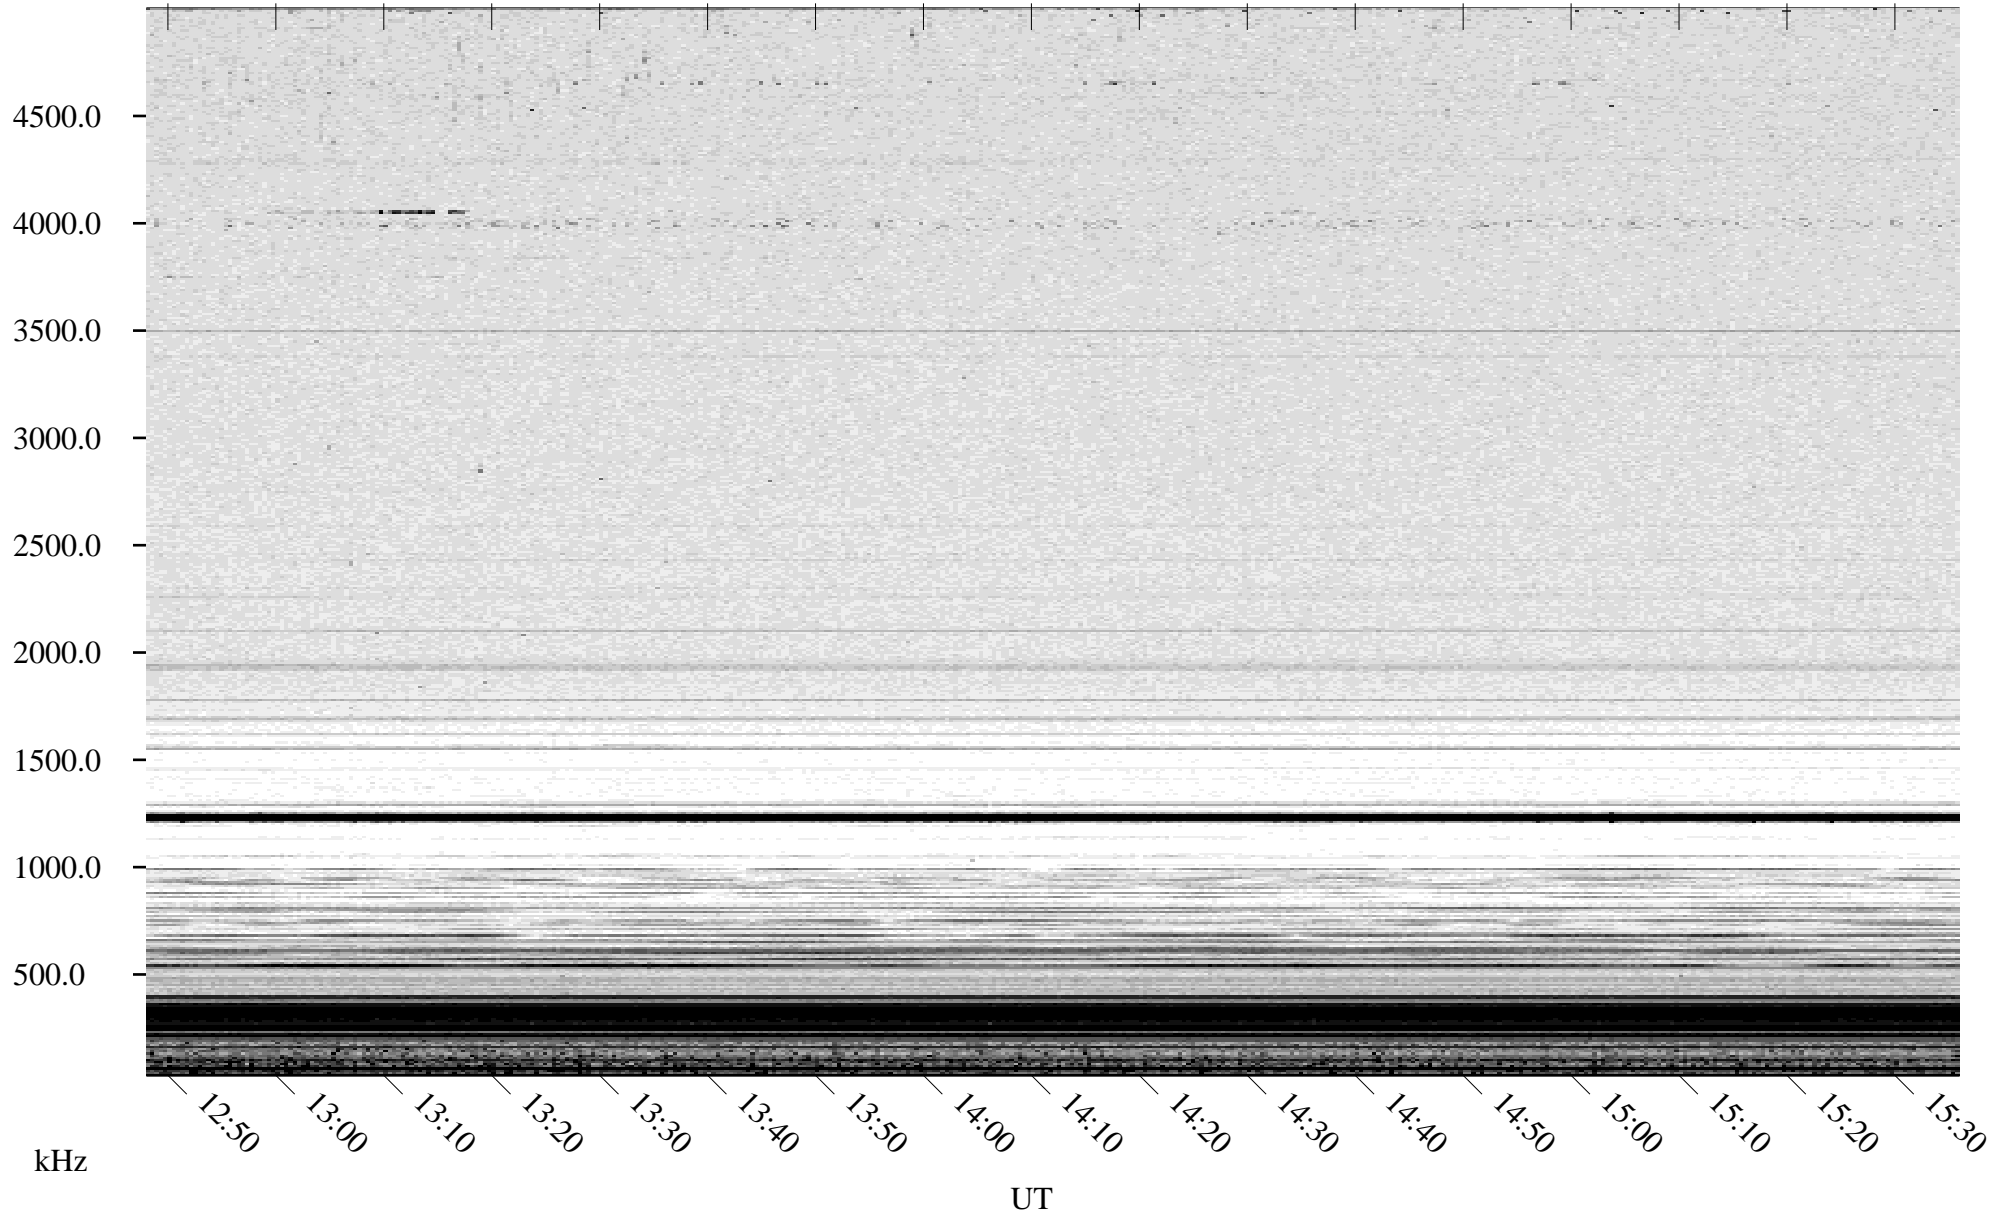

05/04/2007 Churchill, Manitoba

Linear Scale Black = 161 White = 15

CH07124L.R00m max_12

Page 1

05/04/2007 Churchill, Manitoba

Linear Scale Black = 161 White = 15

CH07124L.R00m max_12

Page 2

05/05/2007 Churchill, Manitoba

Linear Scale Black = 161 White = 15

CH07124L.R00m max_12

Page 3

05/05/2007 Churchill, Manitoba

Linear Scale Black = 161 White = 15

CH07124L.R00m max_12

Page 4

05/05/2007 Churchill, Manitoba

Linear Scale Black = 161 White = 15

CH07124L.R00m max_12

Page 5

05/05/2007 Churchill, Manitoba

Linear Scale Black = 161 White = 15

CH07124L.R00m max_12

Page 6

05/05/2007 Churchill, Manitoba

Linear Scale Black = 161 White = 15

CH07124L.R00m max_12

Page 7

05/05/2007 Churchill, Manitoba

Linear Scale Black = 161 White = 15

CH07124L.R00m max_12

Page 8