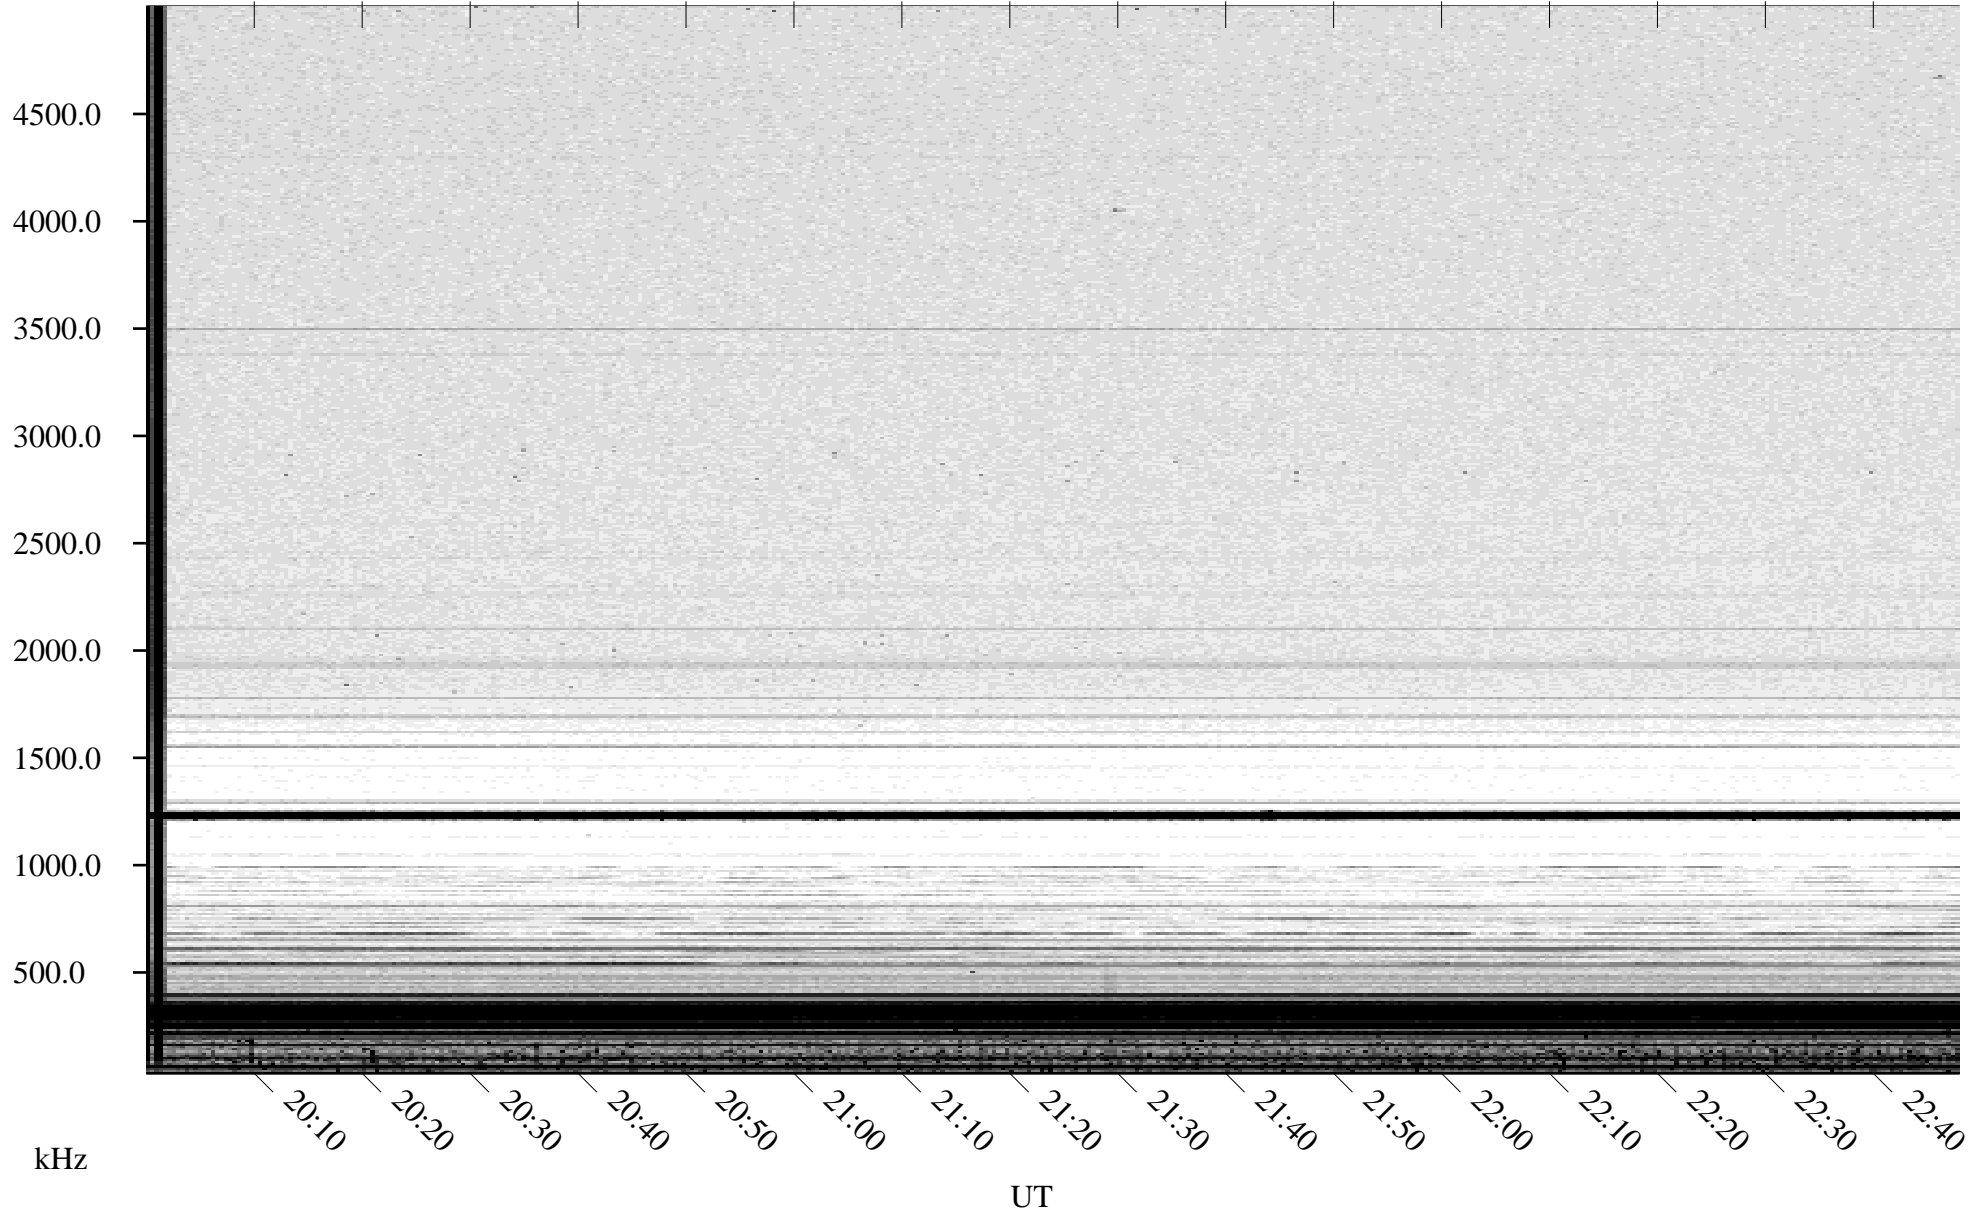

05/04/2007 Churchill, Manitoba

Linear Scale Black = 161 White = 15

CH07124L.R00m max_12

Page 1

05/04/2007 Churchill, Manitoba

Linear Scale Black = 161 White = 15

CH07124L.R00m max_12

Page 2

05/05/2007 Churchill, Manitoba

Linear Scale Black = 161 White = 15

CH07124L.R00m max_12

Page 3

05/05/2007 Churchill, Manitoba

Linear Scale Black = 161 White = 15

CH07124L.R00m max_12

Page 4

05/05/2007 Churchill, Manitoba

Linear Scale Black = 161 White = 15

CH07124L.R00m max_12

Page 5

05/05/2007 Churchill, Manitoba

Linear Scale Black = 161 White = 15

CH07124L.R00m max_12

Page 6

05/05/2007 Churchill, Manitoba

Linear Scale Black = 161 White = 15

CH07124L.R00m max_12

Page 7

05/05/2007 Churchill, Manitoba

Linear Scale Black = 161 White = 15

CH07124L.R00m max_12

Page 8