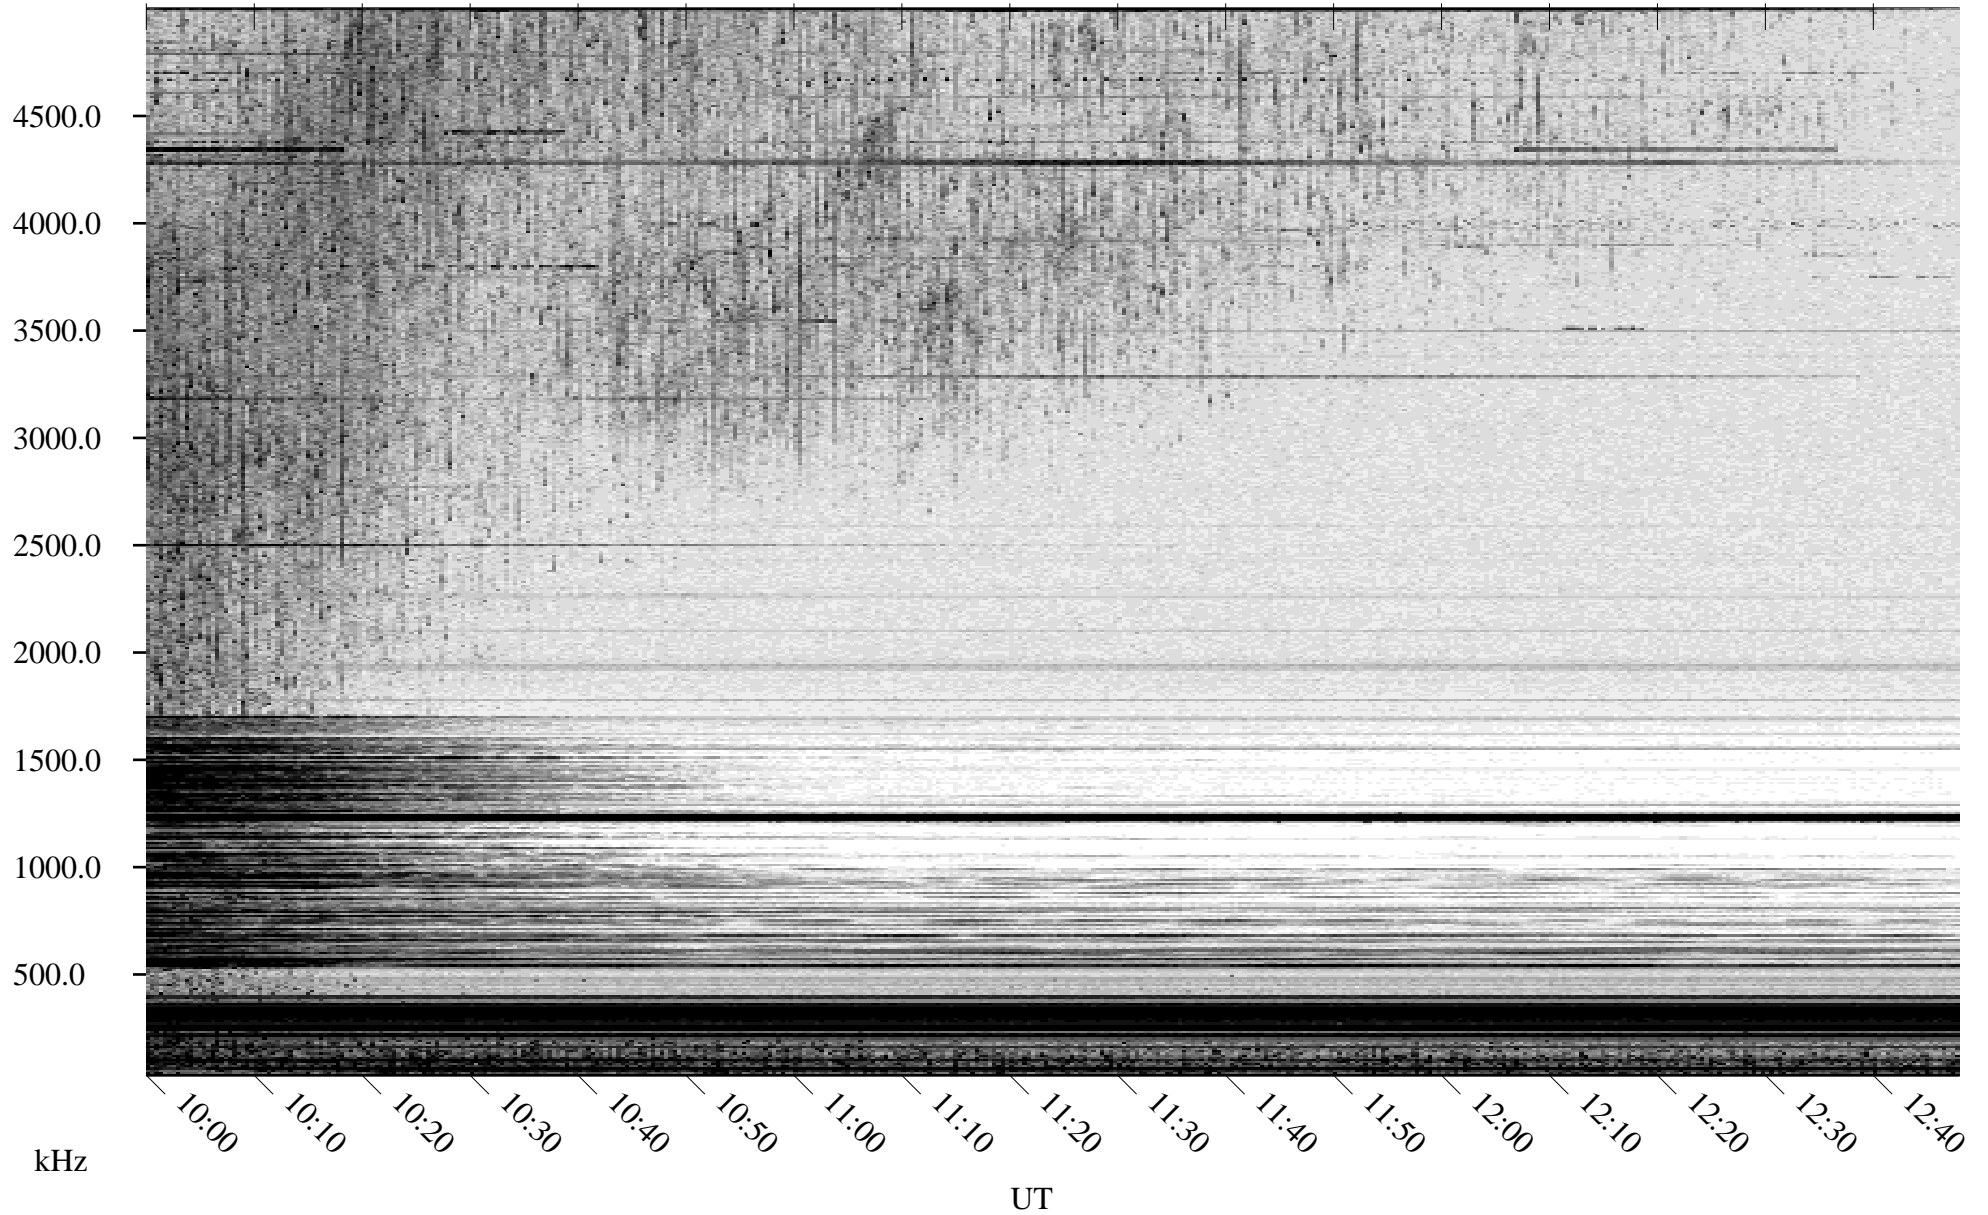

05/04/2007 Churchill, Manitoba

Linear Scale Black = 161 White = 15

CH07124L.R00m max_12

Page 1

05/04/2007 Churchill, Manitoba

Linear Scale Black = 161 White = 15

CH07124L.R00m max_12

Page 2

05/05/2007 Churchill, Manitoba

Linear Scale Black = 161 White = 15

CH07124L.R00m max_12

Page 3

05/05/2007 Churchill, Manitoba

Linear Scale Black = 161 White = 15

CH07124L.R00m max_12

Page 4

05/05/2007 Churchill, Manitoba

Linear Scale Black = 161 White = 15

CH07124L.R00m max_12

Page 5

05/05/2007 Churchill, Manitoba

Linear Scale Black = 161 White = 15

CH07124L.R00m max_12

Page 6

05/05/2007 Churchill, Manitoba

Linear Scale Black = 161 White = 15

CH07124L.R00m max_12

Page 7

05/05/2007 Churchill, Manitoba

Linear Scale Black = 161 White = 15

CH07124L.R00m max_12

Page 8