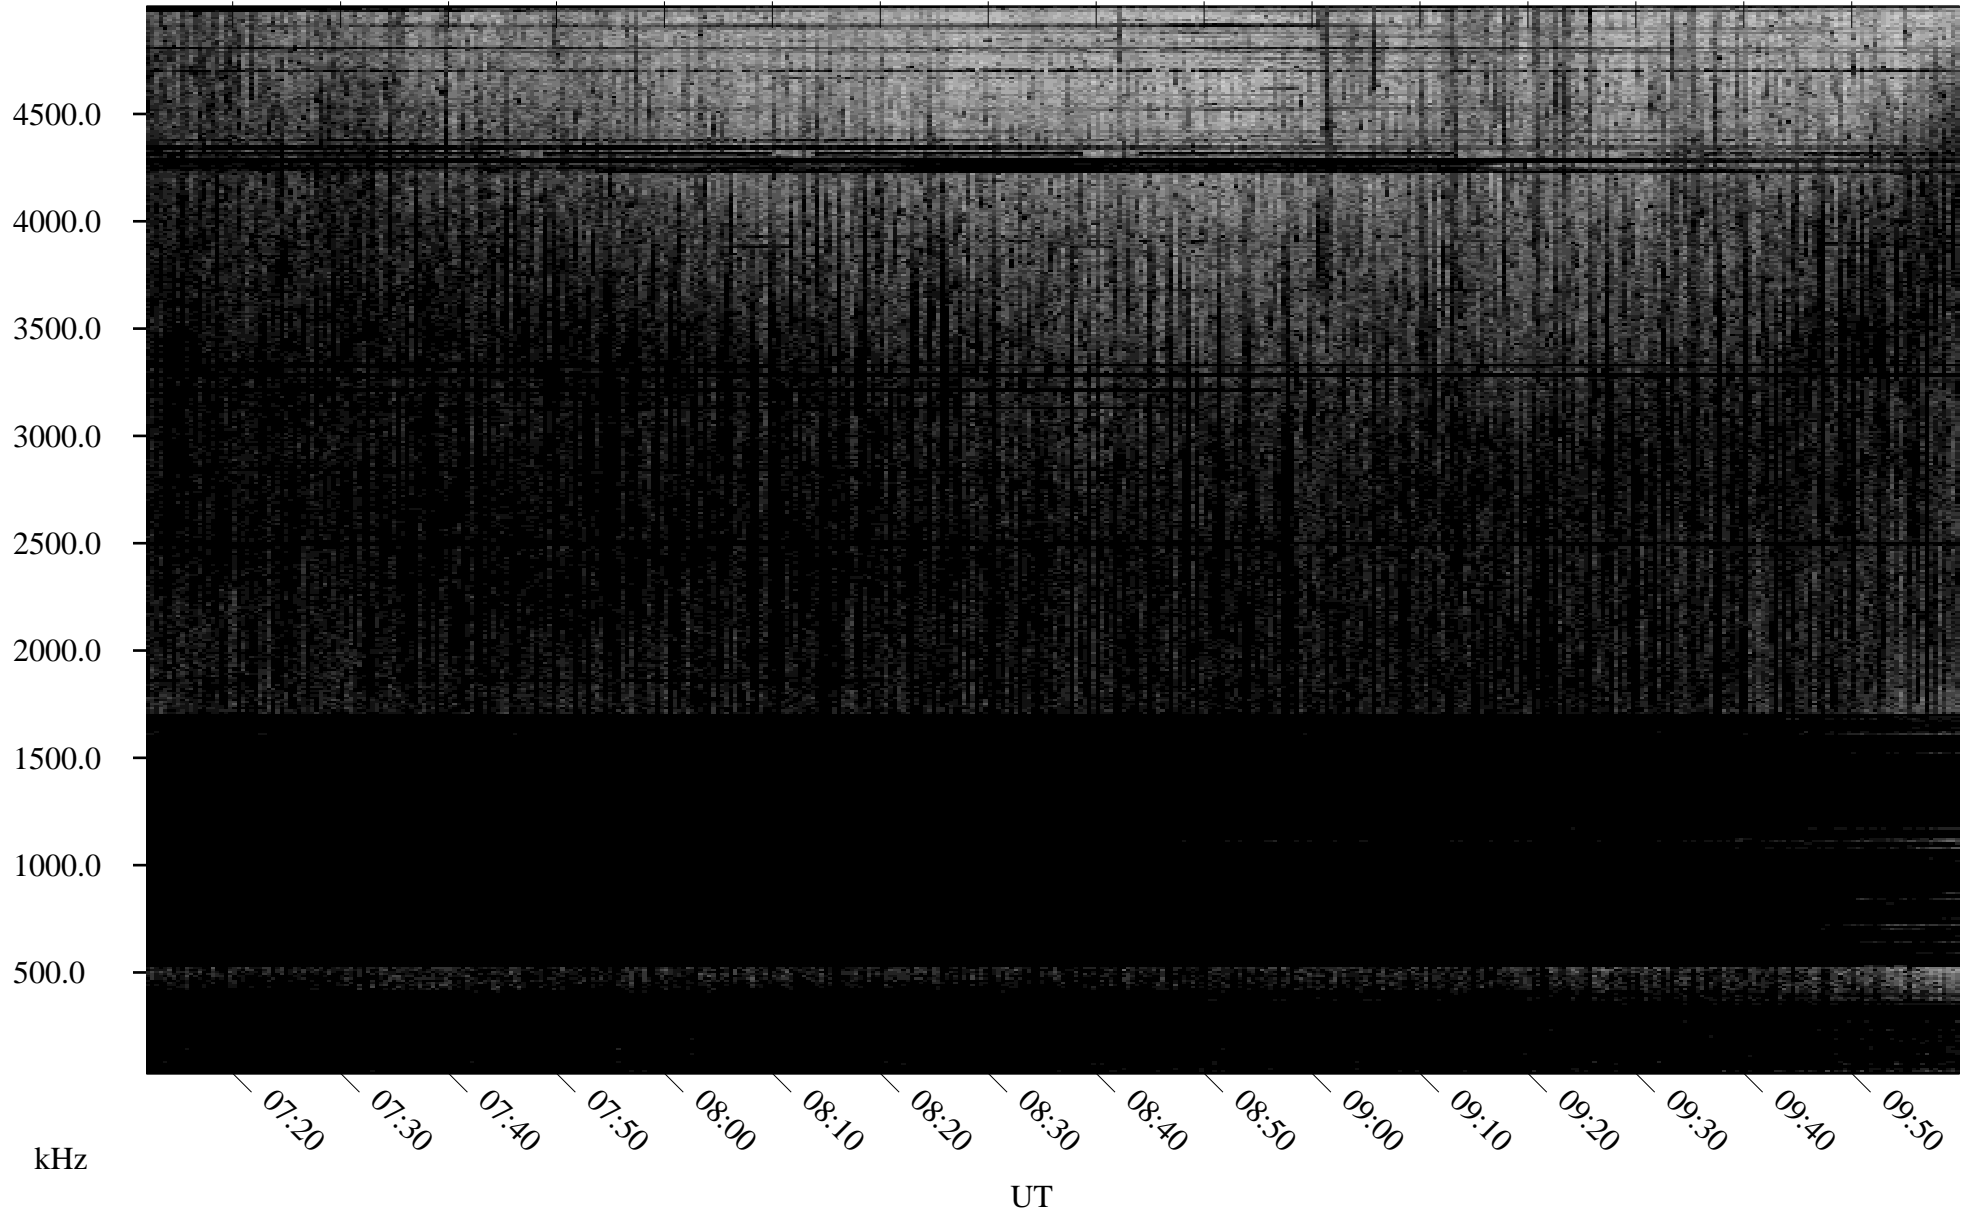

05/05/2007 Churchill, Manitoba

Linear Scale Black = 161 White = 15

CH07125L.R00m max_12

Page 1

05/05/2007 Churchill, Manitoba

Linear Scale Black = 161 White = 15

CH07125L.R00m max_12

Page 2

05/06/2007 Churchill, Manitoba

Linear Scale Black = 161 White = 15

CH07125L.R00m max_12

Page 3

05/06/2007 Churchill, Manitoba

Linear Scale Black = 161 White = 15

CH07125L.R00m max_12

Page 4

05/06/2007 Churchill, Manitoba

Linear Scale Black = 161 White = 15

CH07125L.R00m max_12

Page 5

05/06/2007 Churchill, Manitoba

Linear Scale Black = 161 White = 15

CH07125L.R00m max_12

Page 6

05/06/2007 Churchill, Manitoba

Linear Scale Black = 161 White = 15

CH07125L.R00m max_12

Page 7

05/06/2007 Churchill, Manitoba

Linear Scale Black = 161 White = 15

CH07125L.R00m max_12

Page 8