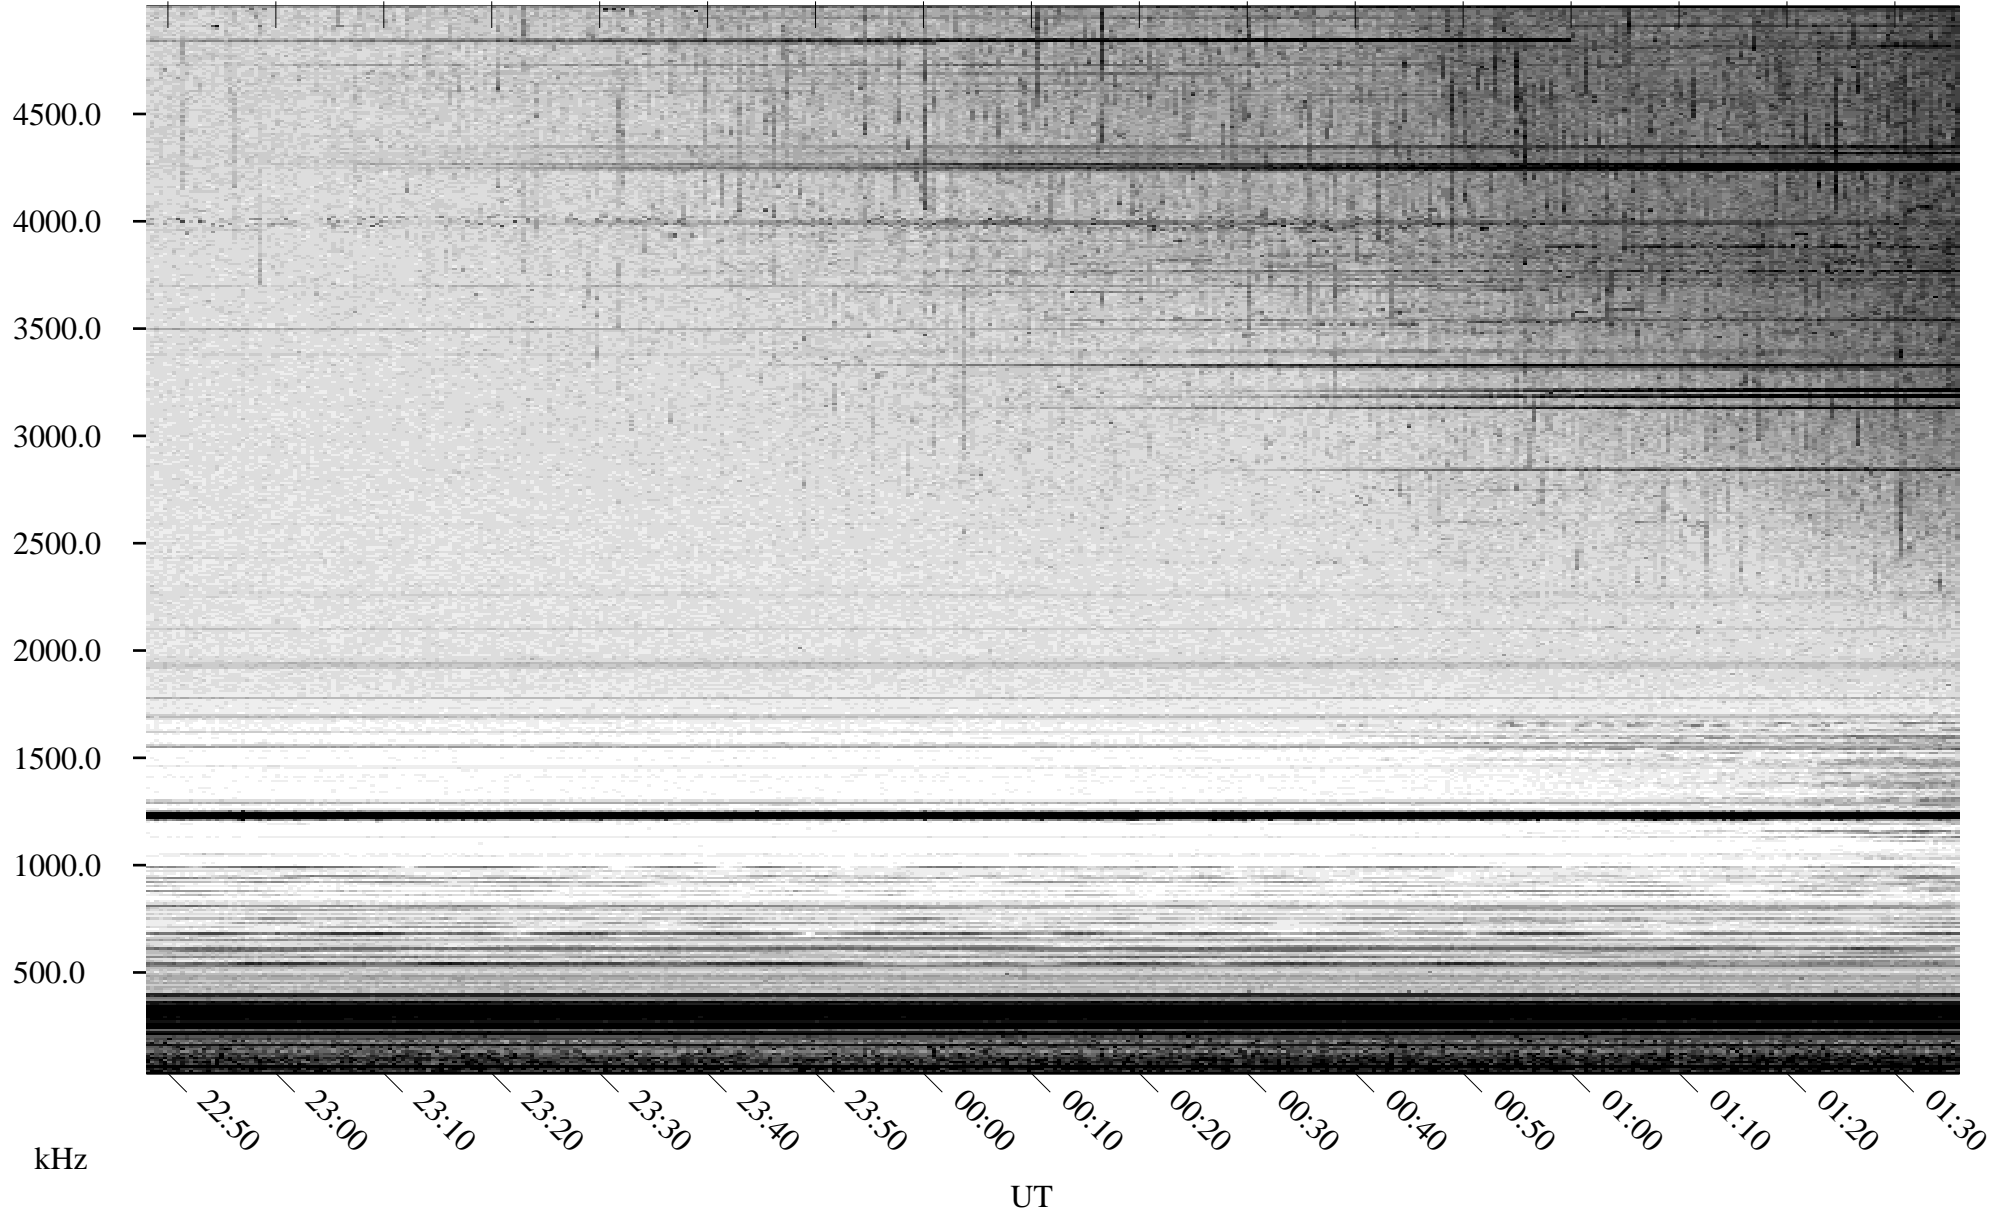

05/05/2007 Churchill, Manitoba

Linear Scale Black = 161 White = 15

CH07125L.R00m max_12

Page 1

05/05/2007 Churchill, Manitoba

Linear Scale Black = 161 White = 15

CH07125L.R00m max_12

Page 2

05/06/2007 Churchill, Manitoba

Linear Scale Black = 161 White = 15

CH07125L.R00m max_12

Page 3

05/06/2007 Churchill, Manitoba

Linear Scale Black = 161 White = 15

CH07125L.R00m max_12

Page 4

05/06/2007 Churchill, Manitoba

Linear Scale Black = 161 White = 15

CH07125L.R00m max_12

Page 5

05/06/2007 Churchill, Manitoba

Linear Scale Black = 161 White = 15

CH07125L.R00m max_12

Page 6

05/06/2007 Churchill, Manitoba

Linear Scale Black = 161 White = 15

CH07125L.R00m max_12

Page 7

05/06/2007 Churchill, Manitoba

Linear Scale Black = 161 White = 15

CH07125L.R00m max_12

Page 8