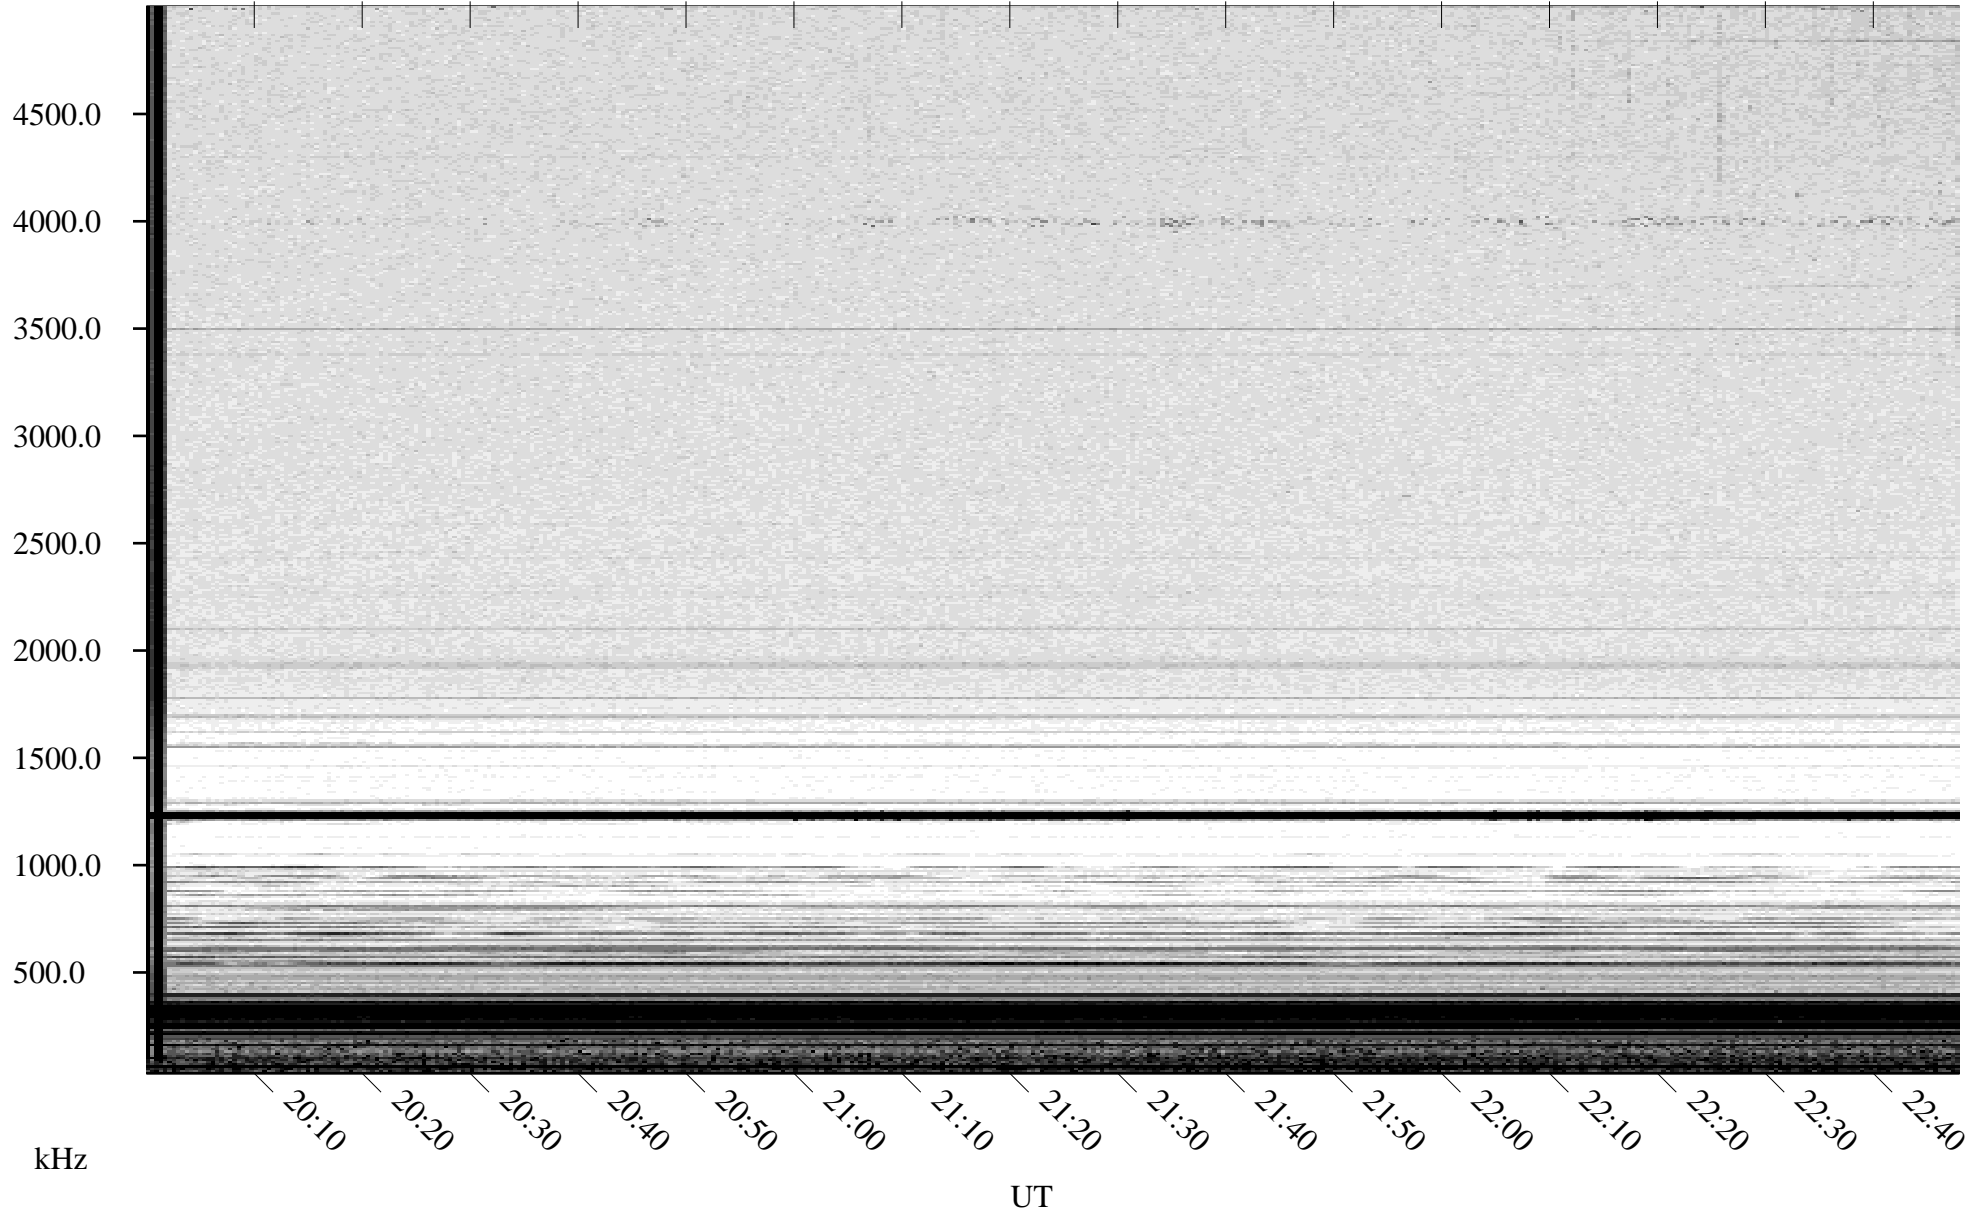

05/05/2007 Churchill, Manitoba

Linear Scale Black = 161 White = 15

CH07125L.R00m max_12

Page 1

05/05/2007 Churchill, Manitoba

Linear Scale Black = 161 White = 15

CH07125L.R00m max_12

Page 2

05/06/2007 Churchill, Manitoba

Linear Scale Black = 161 White = 15

CH07125L.R00m max_12

Page 3

05/06/2007 Churchill, Manitoba

Linear Scale Black = 161 White = 15

CH07125L.R00m max_12

Page 4

05/06/2007 Churchill, Manitoba

Linear Scale Black = 161 White = 15

CH07125L.R00m max_12

Page 5

05/06/2007 Churchill, Manitoba

Linear Scale Black = 161 White = 15

CH07125L.R00m max_12

Page 6

05/06/2007 Churchill, Manitoba

Linear Scale Black = 161 White = 15

CH07125L.R00m max_12

Page 7

05/06/2007 Churchill, Manitoba

Linear Scale Black = 161 White = 15

CH07125L.R00m max_12

Page 8