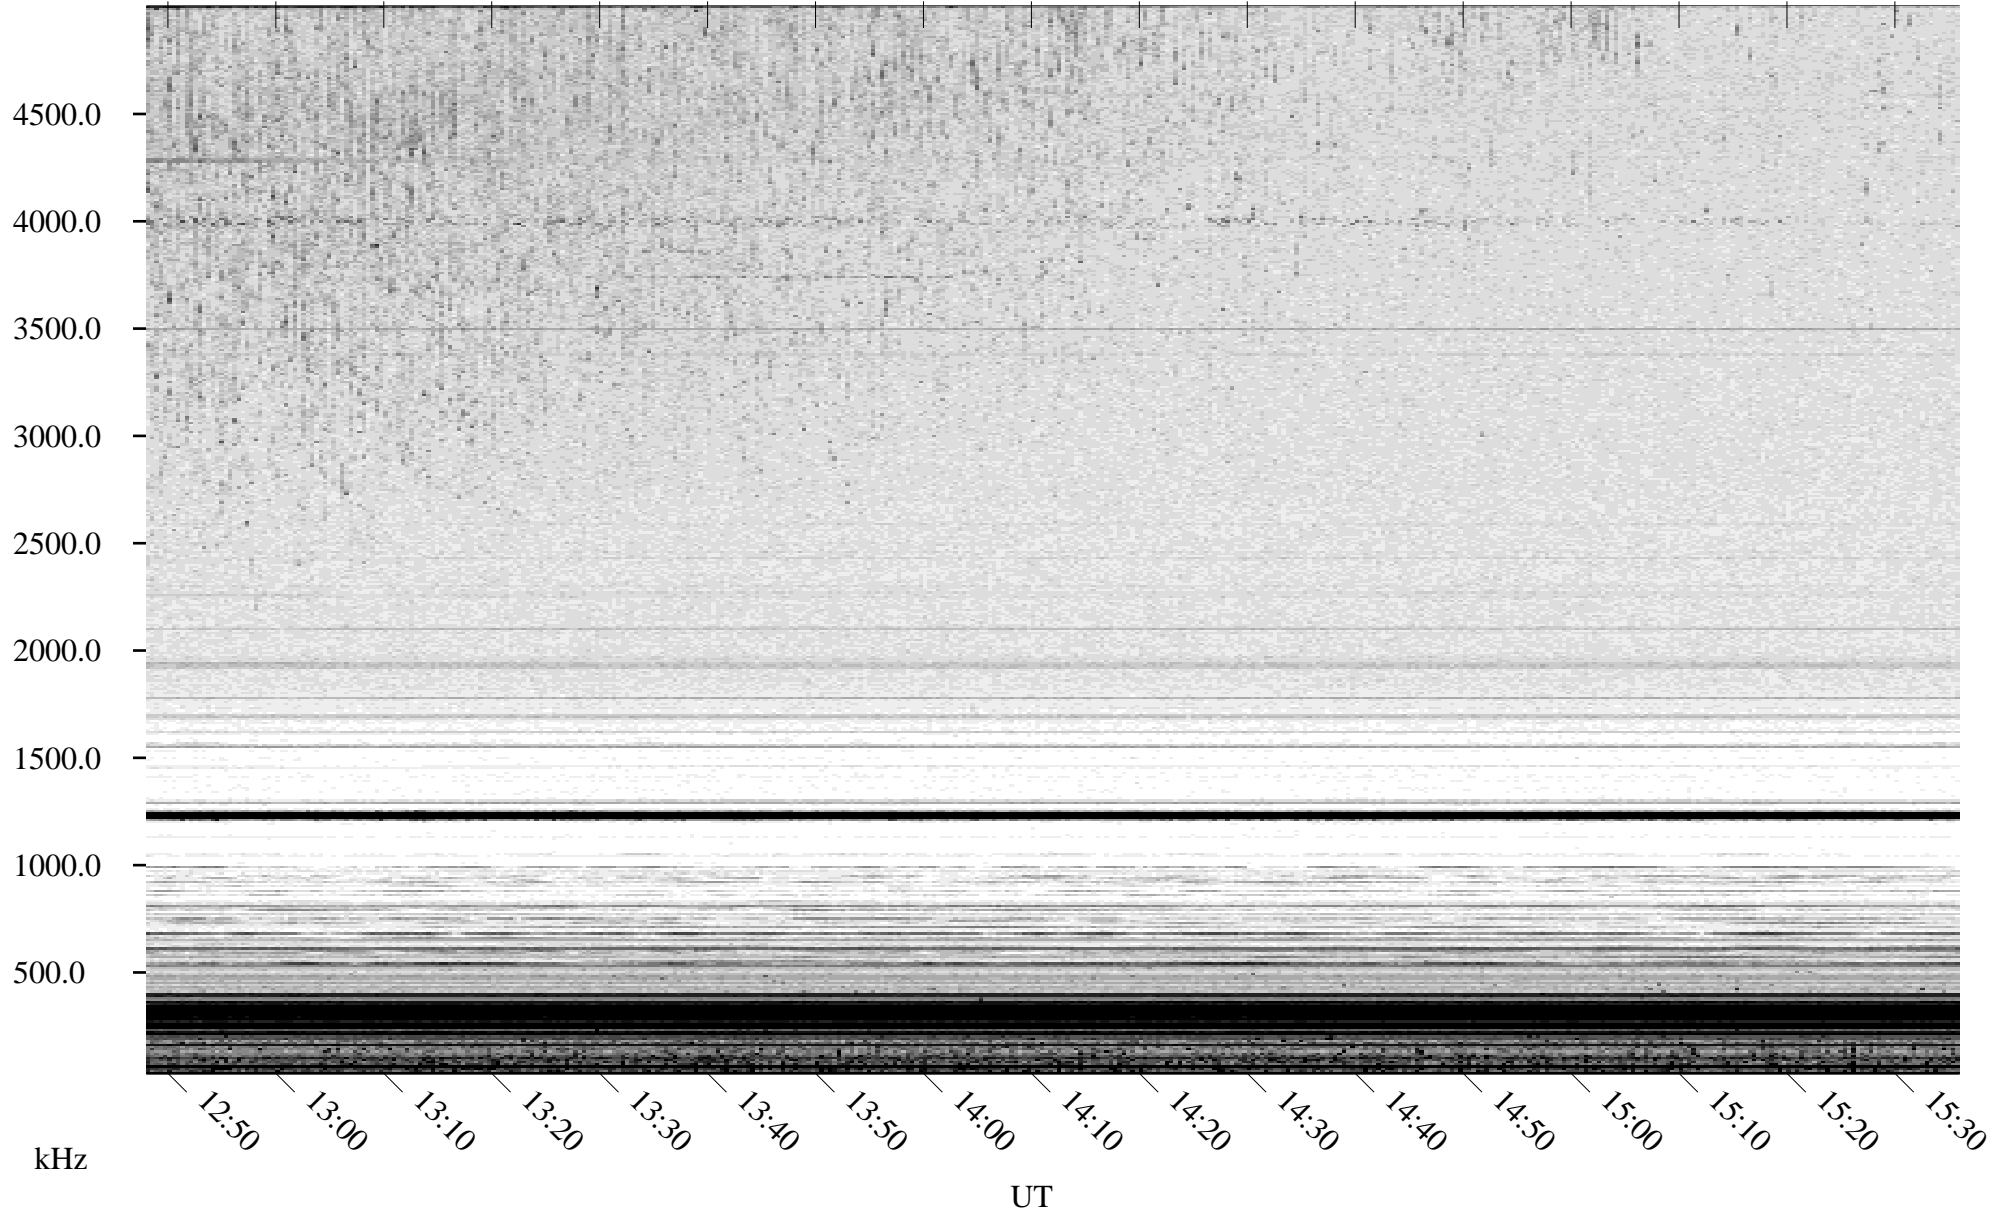

05/05/2007 Churchill, Manitoba

Linear Scale Black = 161 White = 15

CH07125L.R00m max_12

Page 1

05/05/2007 Churchill, Manitoba

Linear Scale Black = 161 White = 15

CH07125L.R00m max_12

Page 2

05/06/2007 Churchill, Manitoba

Linear Scale Black = 161 White = 15

CH07125L.R00m max_12

Page 3

05/06/2007 Churchill, Manitoba

Linear Scale Black = 161 White = 15

CH07125L.R00m max_12

Page 4

05/06/2007 Churchill, Manitoba

Linear Scale Black = 161 White = 15

CH07125L.R00m max_12

Page 5

05/06/2007 Churchill, Manitoba

Linear Scale Black = 161 White = 15

CH07125L.R00m max_12

Page 6

05/06/2007 Churchill, Manitoba

Linear Scale Black = 161 White = 15

CH07125L.R00m max_12

Page 7

05/06/2007 Churchill, Manitoba

Linear Scale Black = 161 White = 15

CH07125L.R00m max_12

Page 8