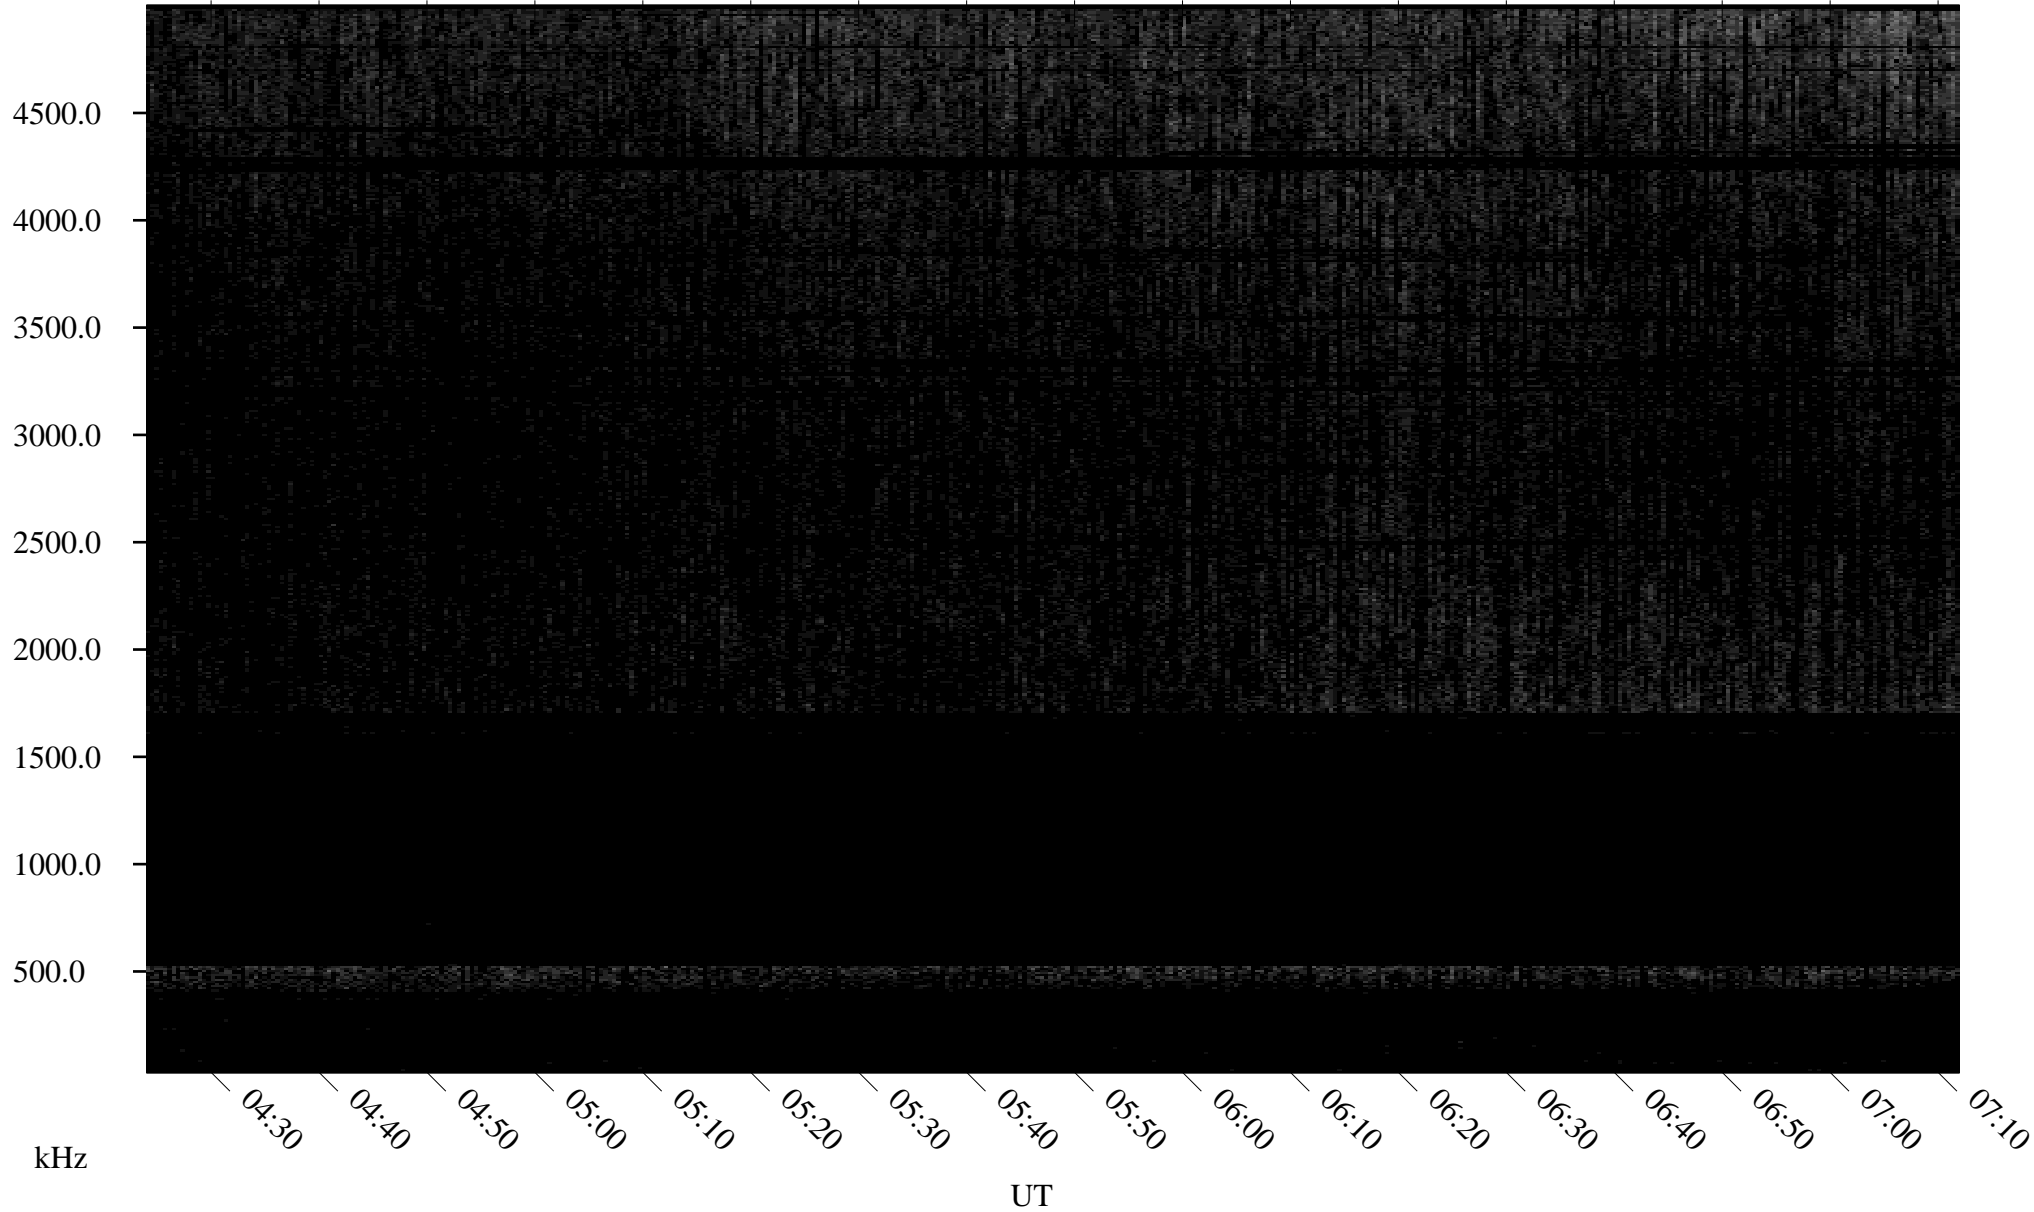

05/05/2007 Churchill, Manitoba

Linear Scale Black = 161 White = 15

CH07125L.R00m max_12

Page 1

05/05/2007 Churchill, Manitoba

Linear Scale Black = 161 White = 15

CH07125L.R00m max_12

Page 2

05/06/2007 Churchill, Manitoba

Linear Scale Black = 161 White = 15

CH07125L.R00m max_12

Page 3

05/06/2007 Churchill, Manitoba

Linear Scale Black = 161 White = 15

CH07125L.R00m max_12

Page 4

05/06/2007 Churchill, Manitoba

Linear Scale Black = 161 White = 15

CH07125L.R00m max_12

Page 5

05/06/2007 Churchill, Manitoba

Linear Scale Black = 161 White = 15

CH07125L.R00m max_12

Page 6

05/06/2007 Churchill, Manitoba

Linear Scale Black = 161 White = 15

CH07125L.R00m max_12

Page 7

05/06/2007 Churchill, Manitoba

Linear Scale Black = 161 White = 15

CH07125L.R00m max_12

Page 8