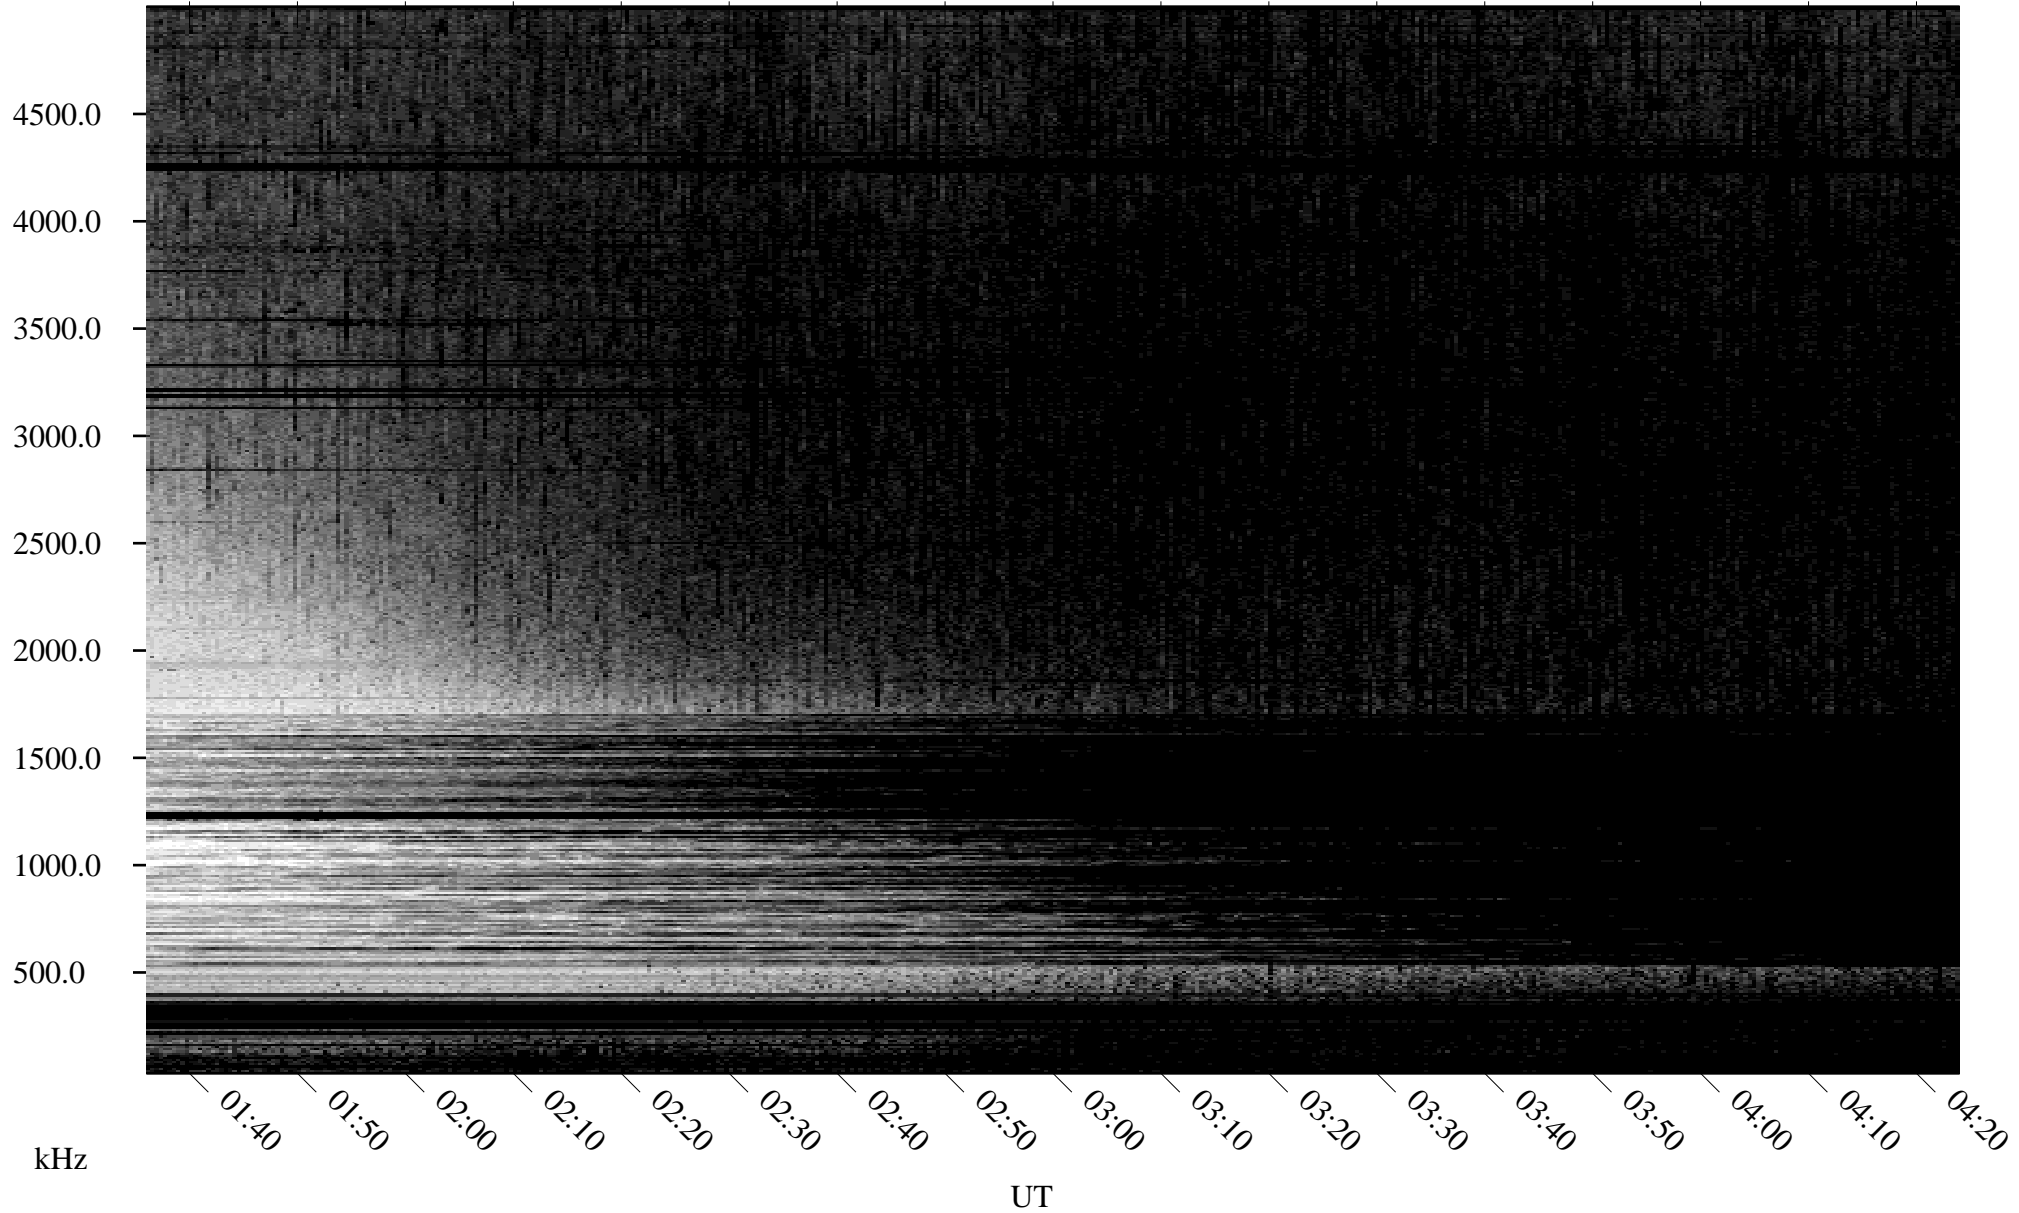

05/05/2007 Churchill, Manitoba

Linear Scale Black = 161 White = 15

CH07125L.R00m max_12

Page 1

05/05/2007 Churchill, Manitoba

Linear Scale Black = 161 White = 15

CH07125L.R00m max_12

Page 2

05/06/2007 Churchill, Manitoba

Linear Scale Black = 161 White = 15

CH07125L.R00m max_12

Page 3

05/06/2007 Churchill, Manitoba

Linear Scale Black = 161 White = 15

CH07125L.R00m max_12

Page 4

05/06/2007 Churchill, Manitoba

Linear Scale Black = 161 White = 15

CH07125L.R00m max_12

Page 5

05/06/2007 Churchill, Manitoba

Linear Scale Black = 161 White = 15

CH07125L.R00m max_12

Page 6

05/06/2007 Churchill, Manitoba

Linear Scale Black = 161 White = 15

CH07125L.R00m max_12

Page 7

05/06/2007 Churchill, Manitoba

Linear Scale Black = 161 White = 15

CH07125L.R00m max_12

Page 8