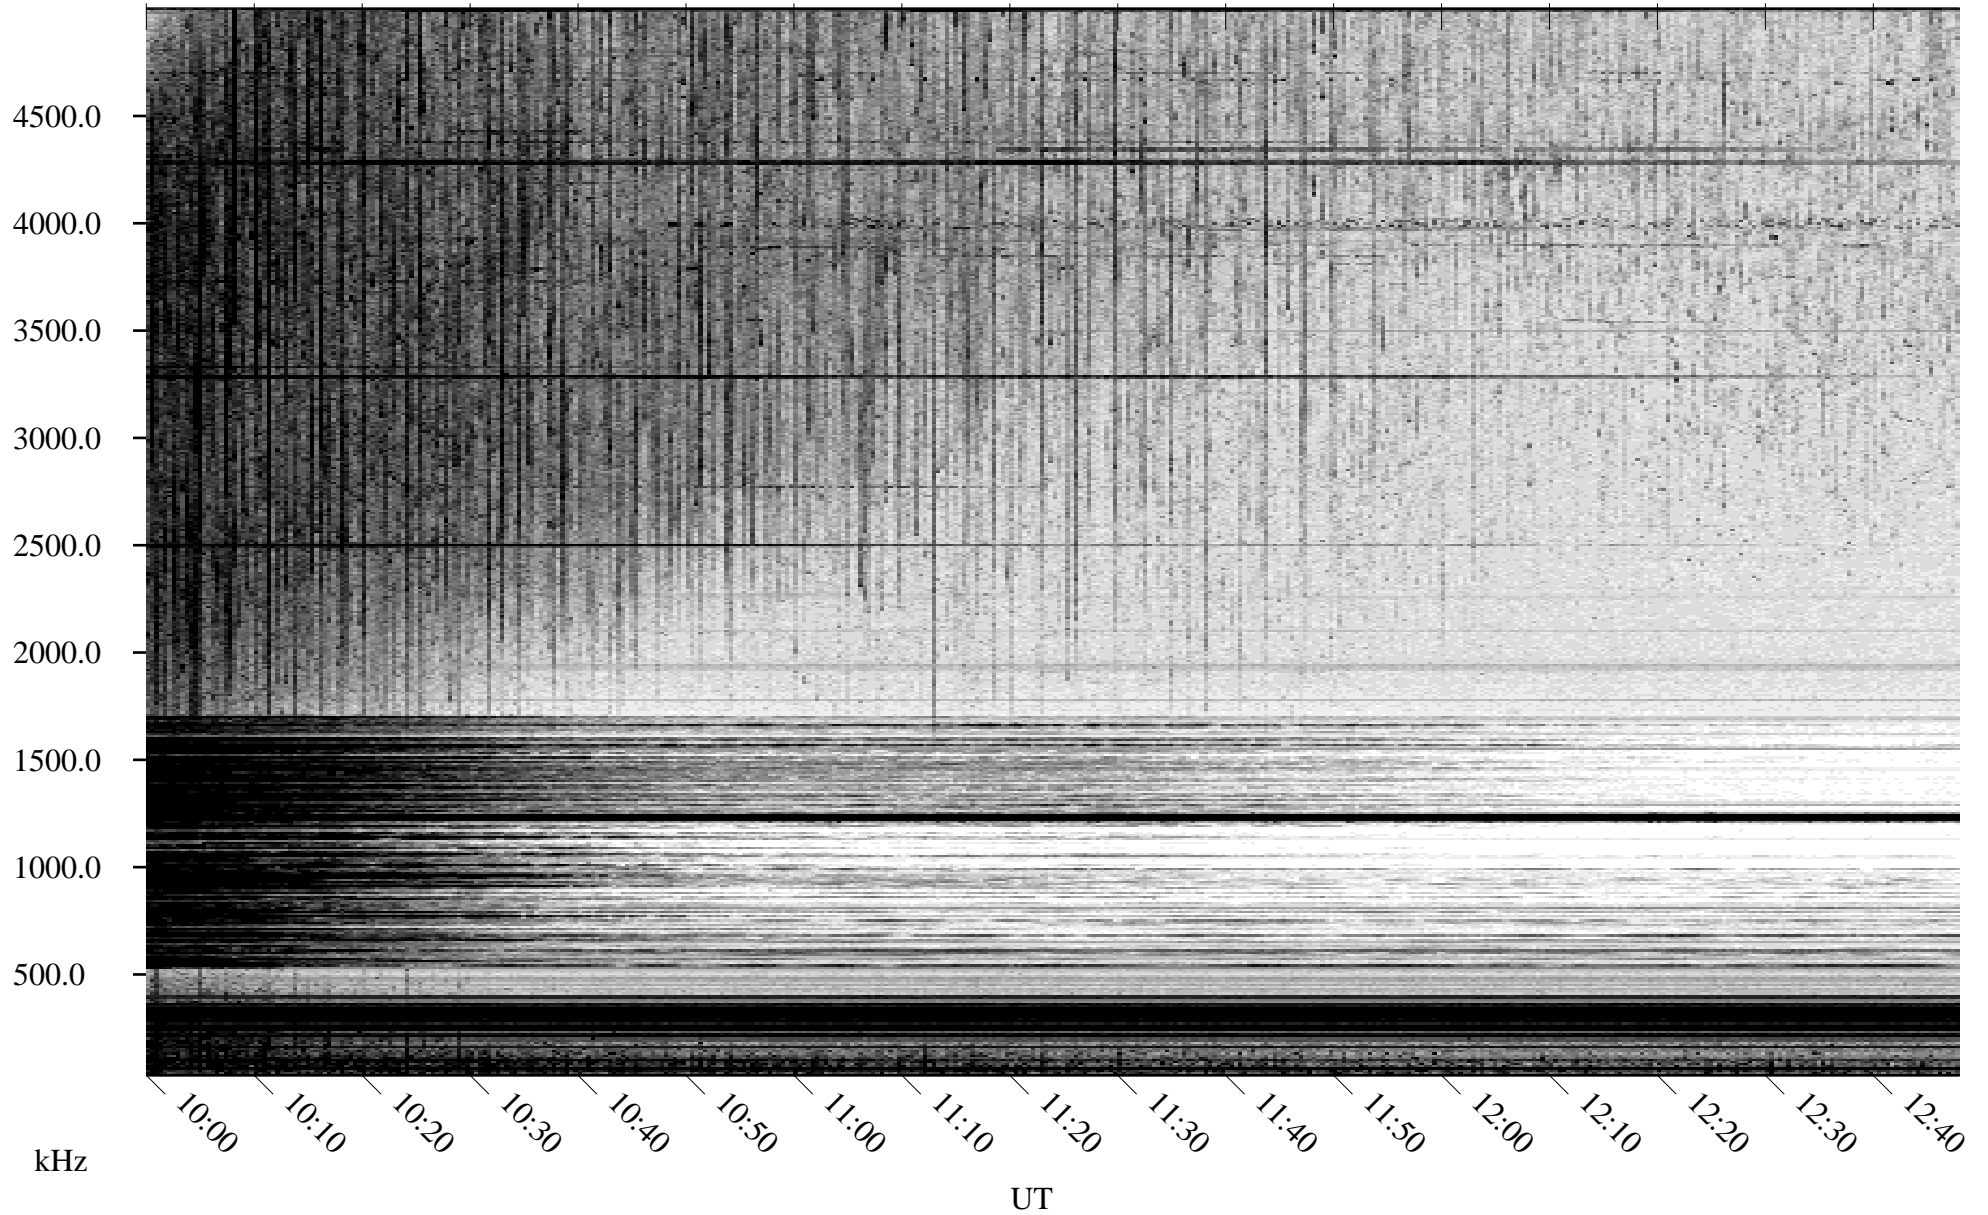

05/05/2007 Churchill, Manitoba

Linear Scale Black = 161 White = 15

CH07125L.R00m max_12

Page 1

05/05/2007 Churchill, Manitoba

Linear Scale Black = 161 White = 15

CH07125L.R00m max_12

Page 2

05/06/2007 Churchill, Manitoba

Linear Scale Black = 161 White = 15

CH07125L.R00m max_12

Page 3

05/06/2007 Churchill, Manitoba

Linear Scale Black = 161 White = 15

CH07125L.R00m max_12

Page 4

05/06/2007 Churchill, Manitoba

Linear Scale Black = 161 White = 15

CH07125L.R00m max_12

Page 5

05/06/2007 Churchill, Manitoba

Linear Scale Black = 161 White = 15

CH07125L.R00m max_12

Page 6

05/06/2007 Churchill, Manitoba

Linear Scale Black = 161 White = 15

CH07125L.R00m max_12

Page 7

05/06/2007 Churchill, Manitoba

Linear Scale Black = 161 White = 15

CH07125L.R00m max_12

Page 8