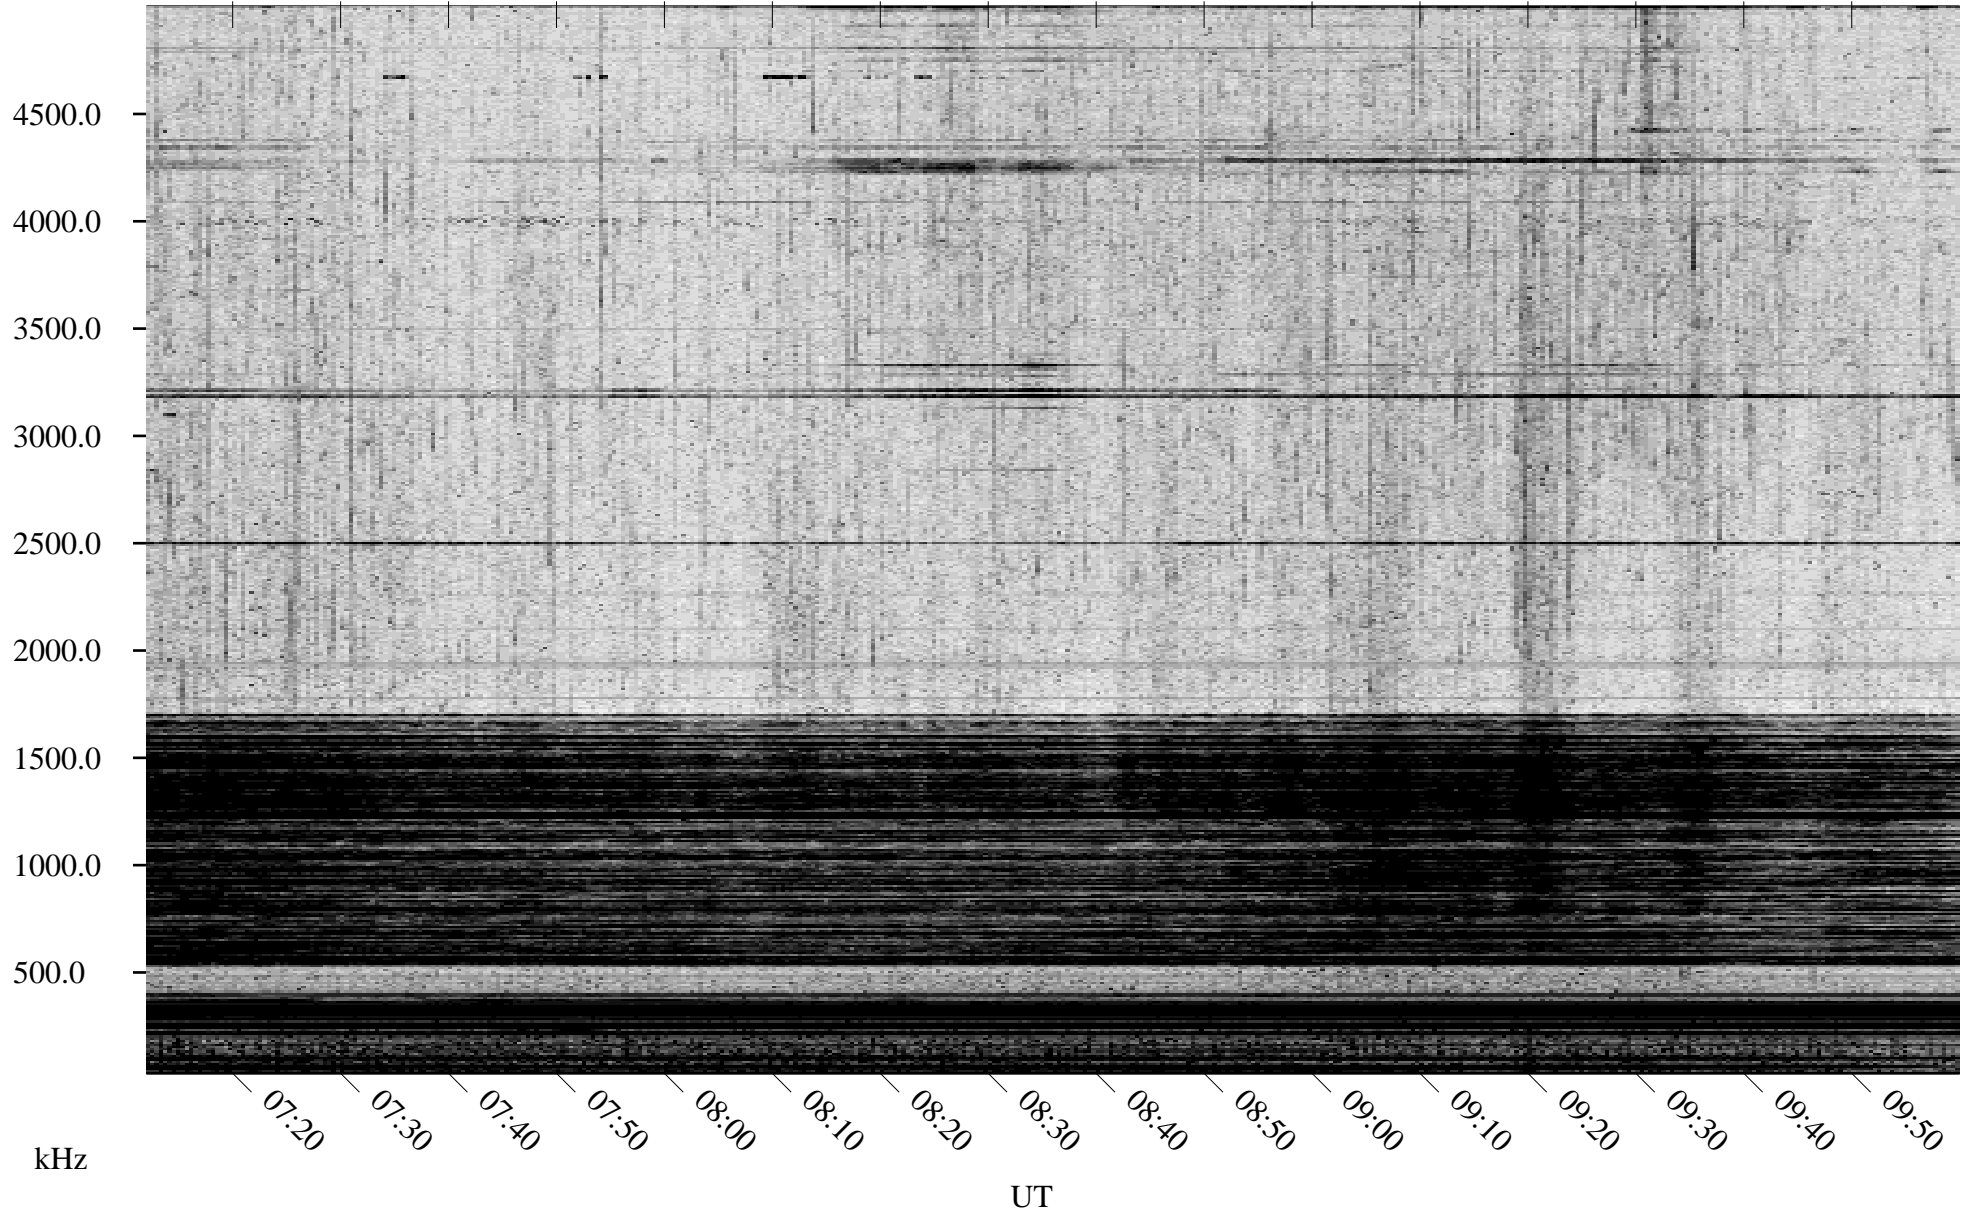

05/07/2007 Churchill, Manitoba

Linear Scale Black = 161 White = 15

CH07127L.R00m max_12

Page 1

05/07/2007 Churchill, Manitoba

Linear Scale Black = 161 White = 15

CH07127L.R00m max_12

Page 2

05/08/2007 Churchill, Manitoba

Linear Scale Black = 161 White = 15

CH07127L.R00m max_12

Page 3

05/08/2007 Churchill, Manitoba

Linear Scale Black = 161 White = 15

CH07127L.R00m max_12

Page 4

05/08/2007 Churchill, Manitoba

Linear Scale Black = 161 White = 15

CH07127L.R00m max_12

Page 5

05/08/2007 Churchill, Manitoba

Linear Scale Black = 161 White = 15

CH07127L.R00m max_12

Page 6

05/08/2007 Churchill, Manitoba

Linear Scale Black = 161 White = 15

CH07127L.R00m max_12

Page 7

05/08/2007 Churchill, Manitoba

Linear Scale Black = 161 White = 15

CH07127L.R00m max_12