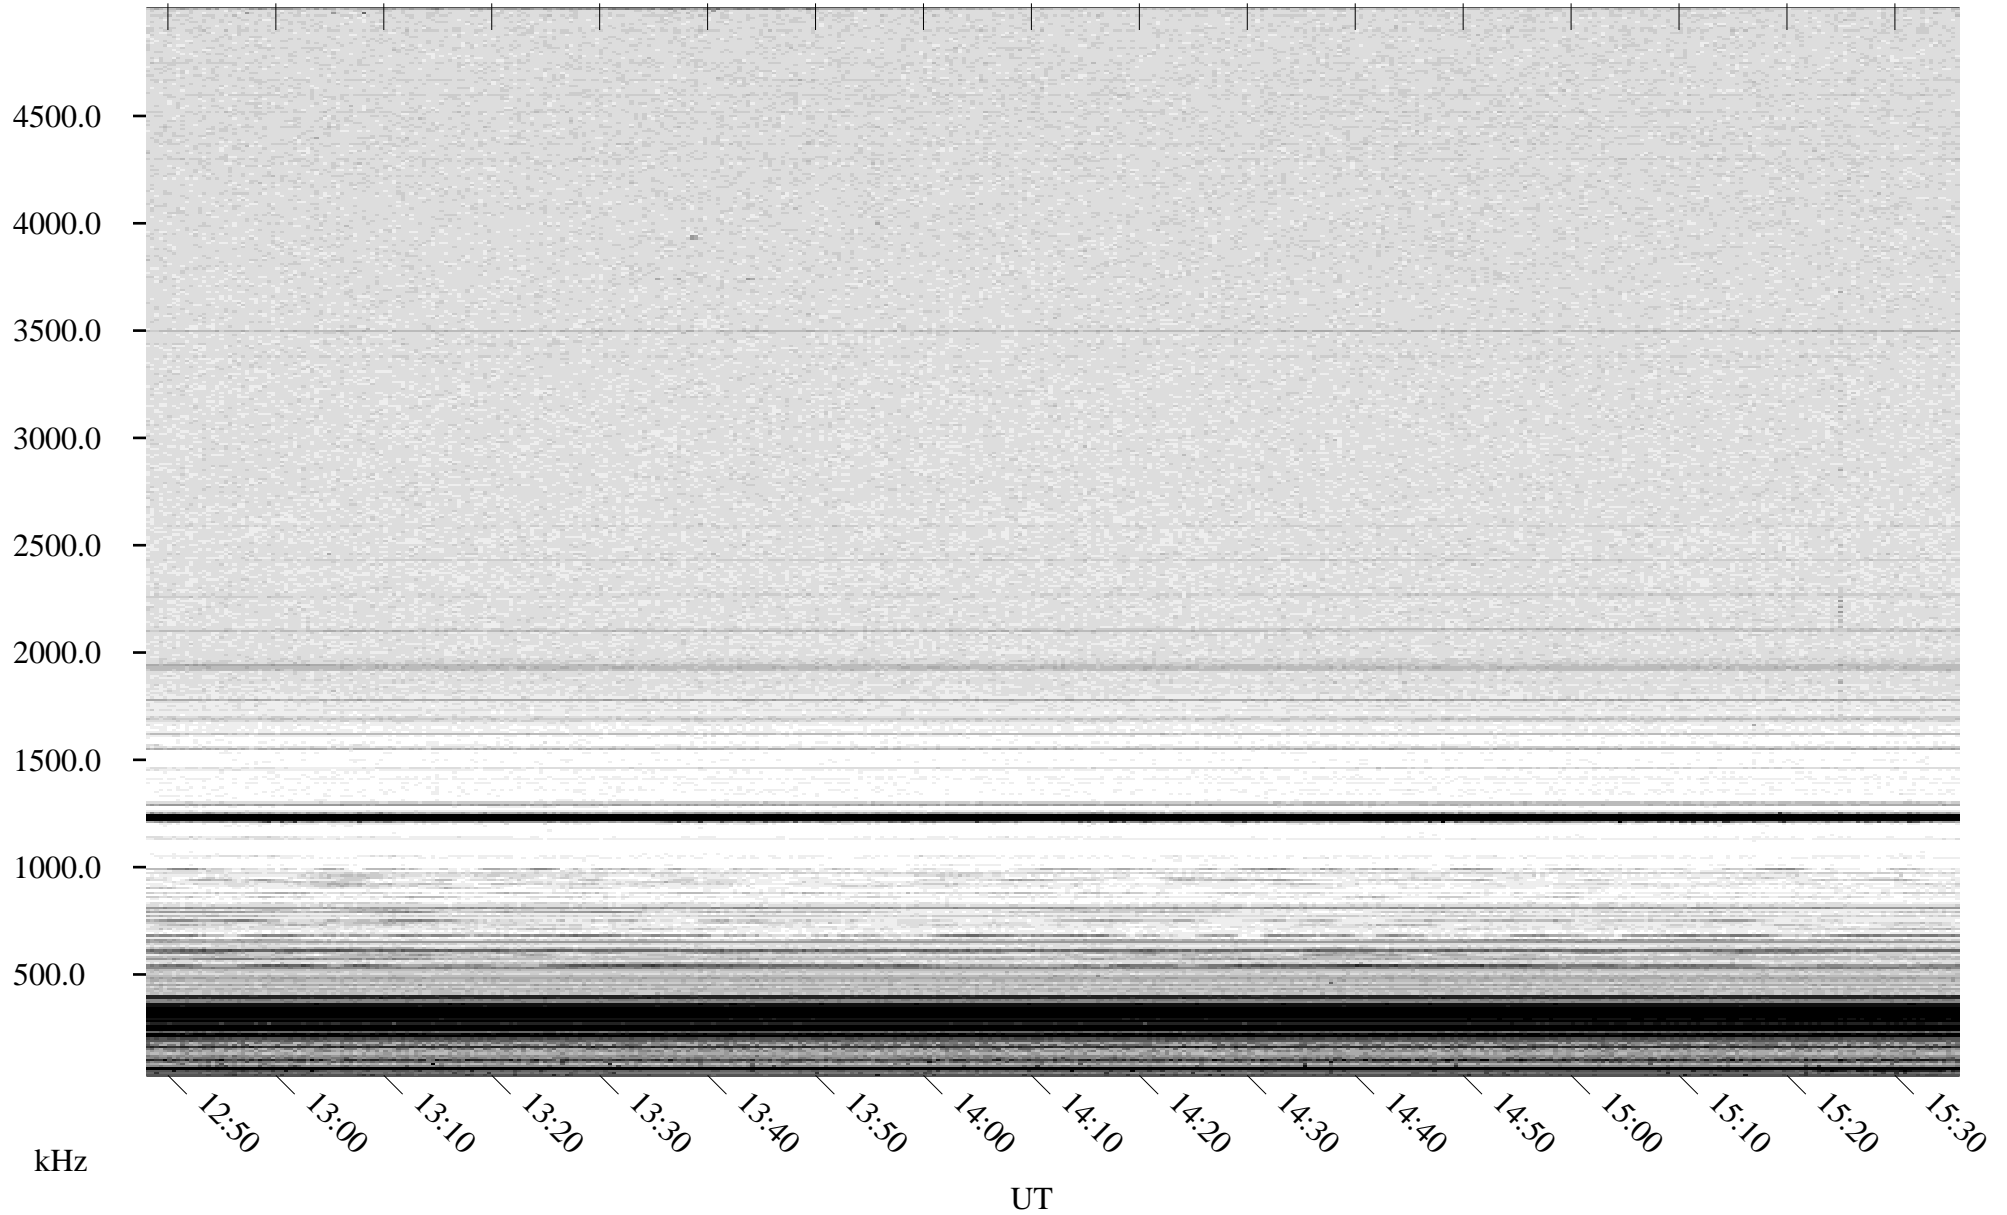

05/07/2007 Churchill, Manitoba

Linear Scale Black = 161 White = 15

CH07127L.R00m max_12

Page 1

05/07/2007 Churchill, Manitoba

Linear Scale Black = 161 White = 15

CH07127L.R00m max_12

Page 2

05/08/2007 Churchill, Manitoba

Linear Scale Black = 161 White = 15

CH07127L.R00m max_12

Page 3

05/08/2007 Churchill, Manitoba

Linear Scale Black = 161 White = 15

CH07127L.R00m max_12

Page 4

05/08/2007 Churchill, Manitoba

Linear Scale Black = 161 White = 15

CH07127L.R00m max_12

Page 5

05/08/2007 Churchill, Manitoba

Linear Scale Black = 161 White = 15

CH07127L.R00m max_12

Page 6

05/08/2007 Churchill, Manitoba

Linear Scale Black = 161 White = 15

CH07127L.R00m max_12

Page 7

05/08/2007 Churchill, Manitoba

Linear Scale Black = 161 White = 15

CH07127L.R00m max_12