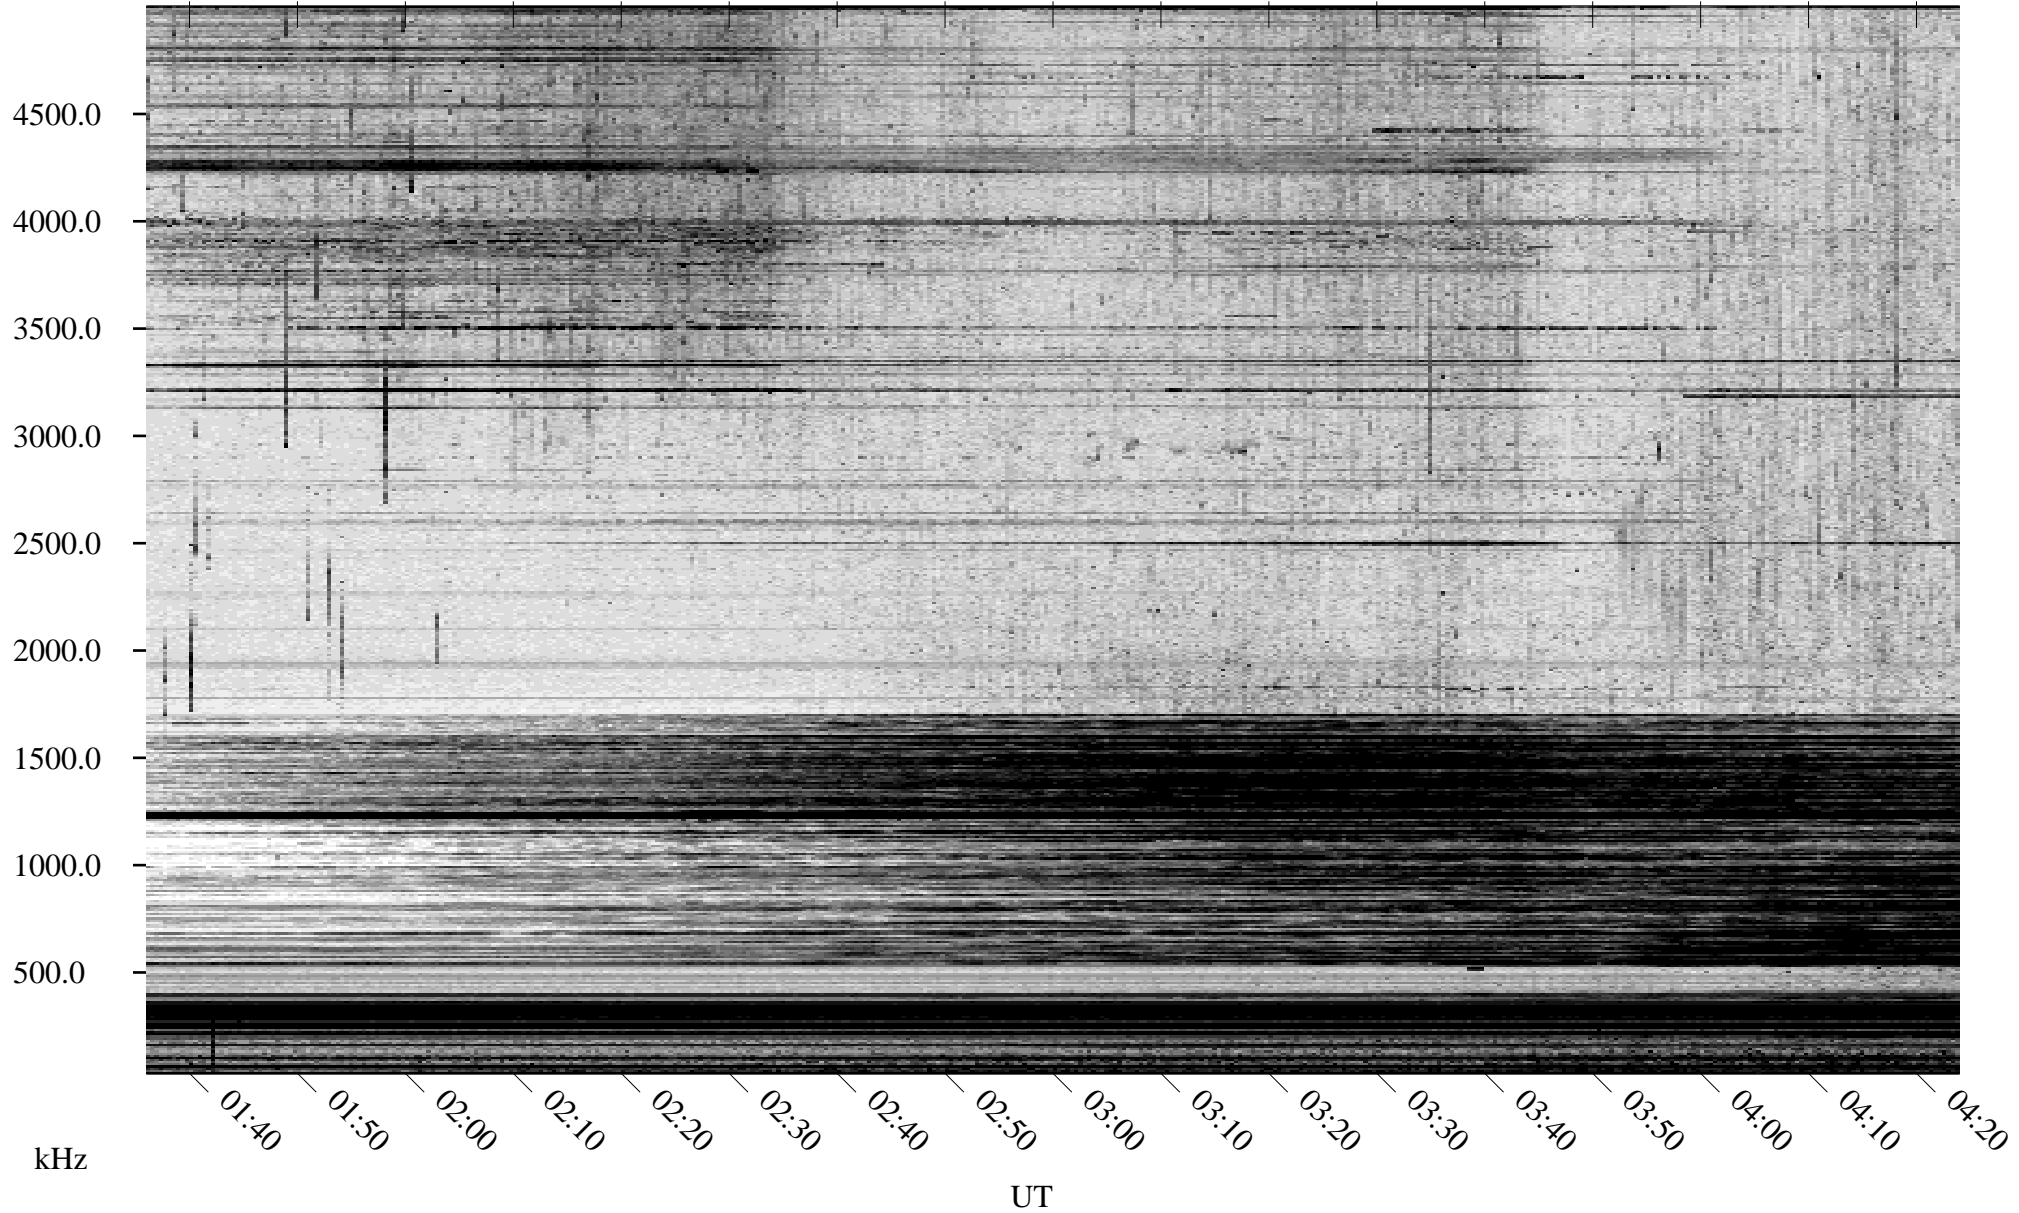

05/07/2007 Churchill, Manitoba

Linear Scale Black = 161 White = 15

CH07127L.R00m max_12

Page 1

05/07/2007 Churchill, Manitoba

Linear Scale Black = 161 White = 15

CH07127L.R00m max_12

Page 2

05/08/2007 Churchill, Manitoba

Linear Scale Black = 161 White = 15

CH07127L.R00m max_12

Page 3

05/08/2007 Churchill, Manitoba

Linear Scale Black = 161 White = 15

CH07127L.R00m max_12

Page 4

05/08/2007 Churchill, Manitoba

Linear Scale Black = 161 White = 15

CH07127L.R00m max_12

Page 5

05/08/2007 Churchill, Manitoba

Linear Scale Black = 161 White = 15

CH07127L.R00m max_12

Page 6

05/08/2007 Churchill, Manitoba

Linear Scale Black = 161 White = 15

CH07127L.R00m max_12

Page 7

05/08/2007 Churchill, Manitoba

Linear Scale Black = 161 White = 15

CH07127L.R00m max_12