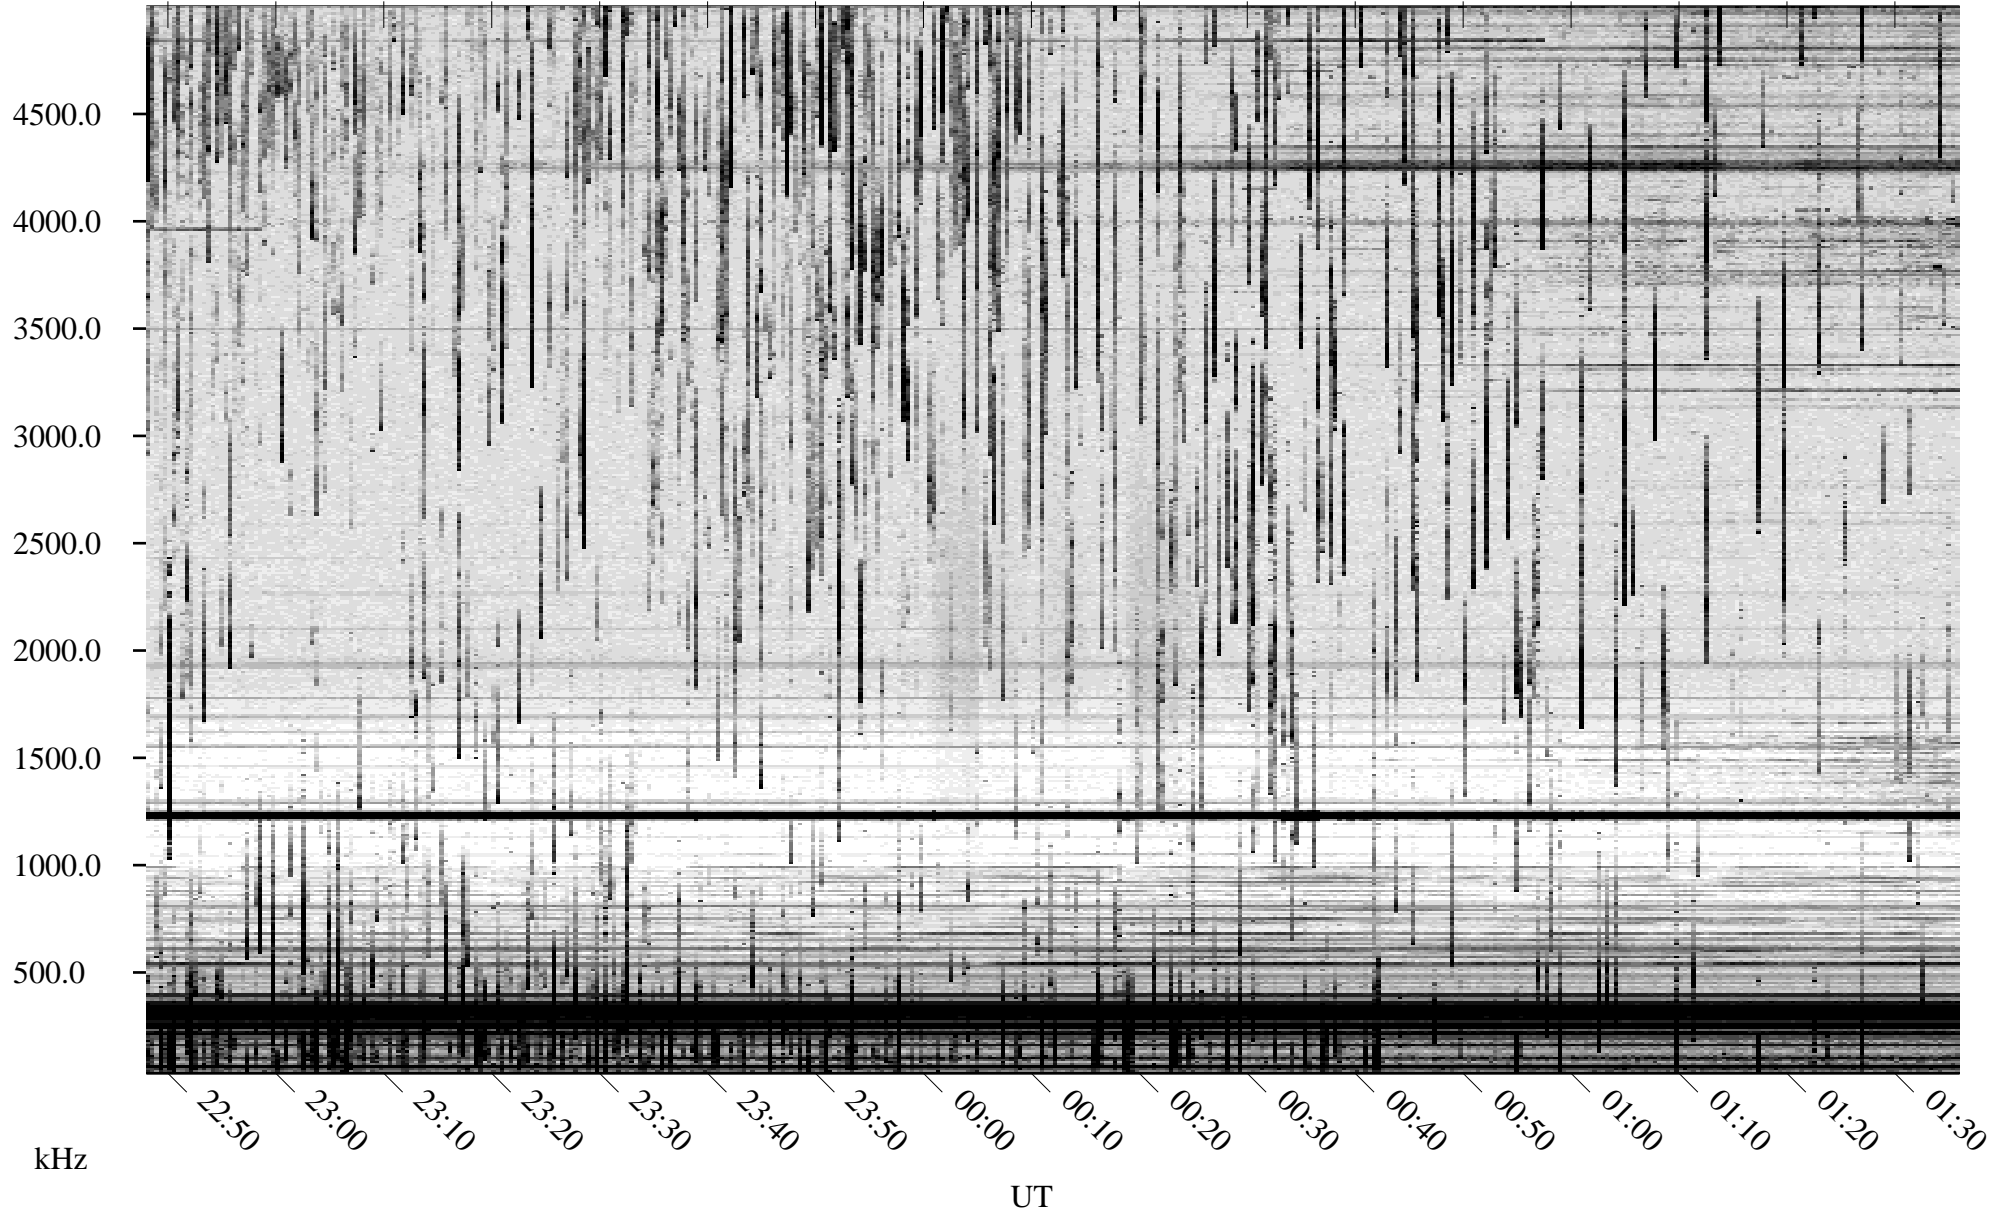

05/07/2007 Churchill, Manitoba

Linear Scale Black = 161 White = 15

CH07127L.R00m max_12

Page 1

05/07/2007 Churchill, Manitoba

Linear Scale Black = 161 White = 15

CH07127L.R00m max_12

Page 2

05/08/2007 Churchill, Manitoba

Linear Scale Black = 161 White = 15

CH07127L.R00m max_12

Page 3

05/08/2007 Churchill, Manitoba

Linear Scale Black = 161 White = 15

CH07127L.R00m max_12

Page 4

05/08/2007 Churchill, Manitoba

Linear Scale Black = 161 White = 15

CH07127L.R00m max_12

Page 5

05/08/2007 Churchill, Manitoba

Linear Scale Black = 161 White = 15

CH07127L.R00m max_12

Page 6

05/08/2007 Churchill, Manitoba

Linear Scale Black = 161 White = 15

CH07127L.R00m max_12

Page 7

05/08/2007 Churchill, Manitoba

Linear Scale Black = 161 White = 15

CH07127L.R00m max_12