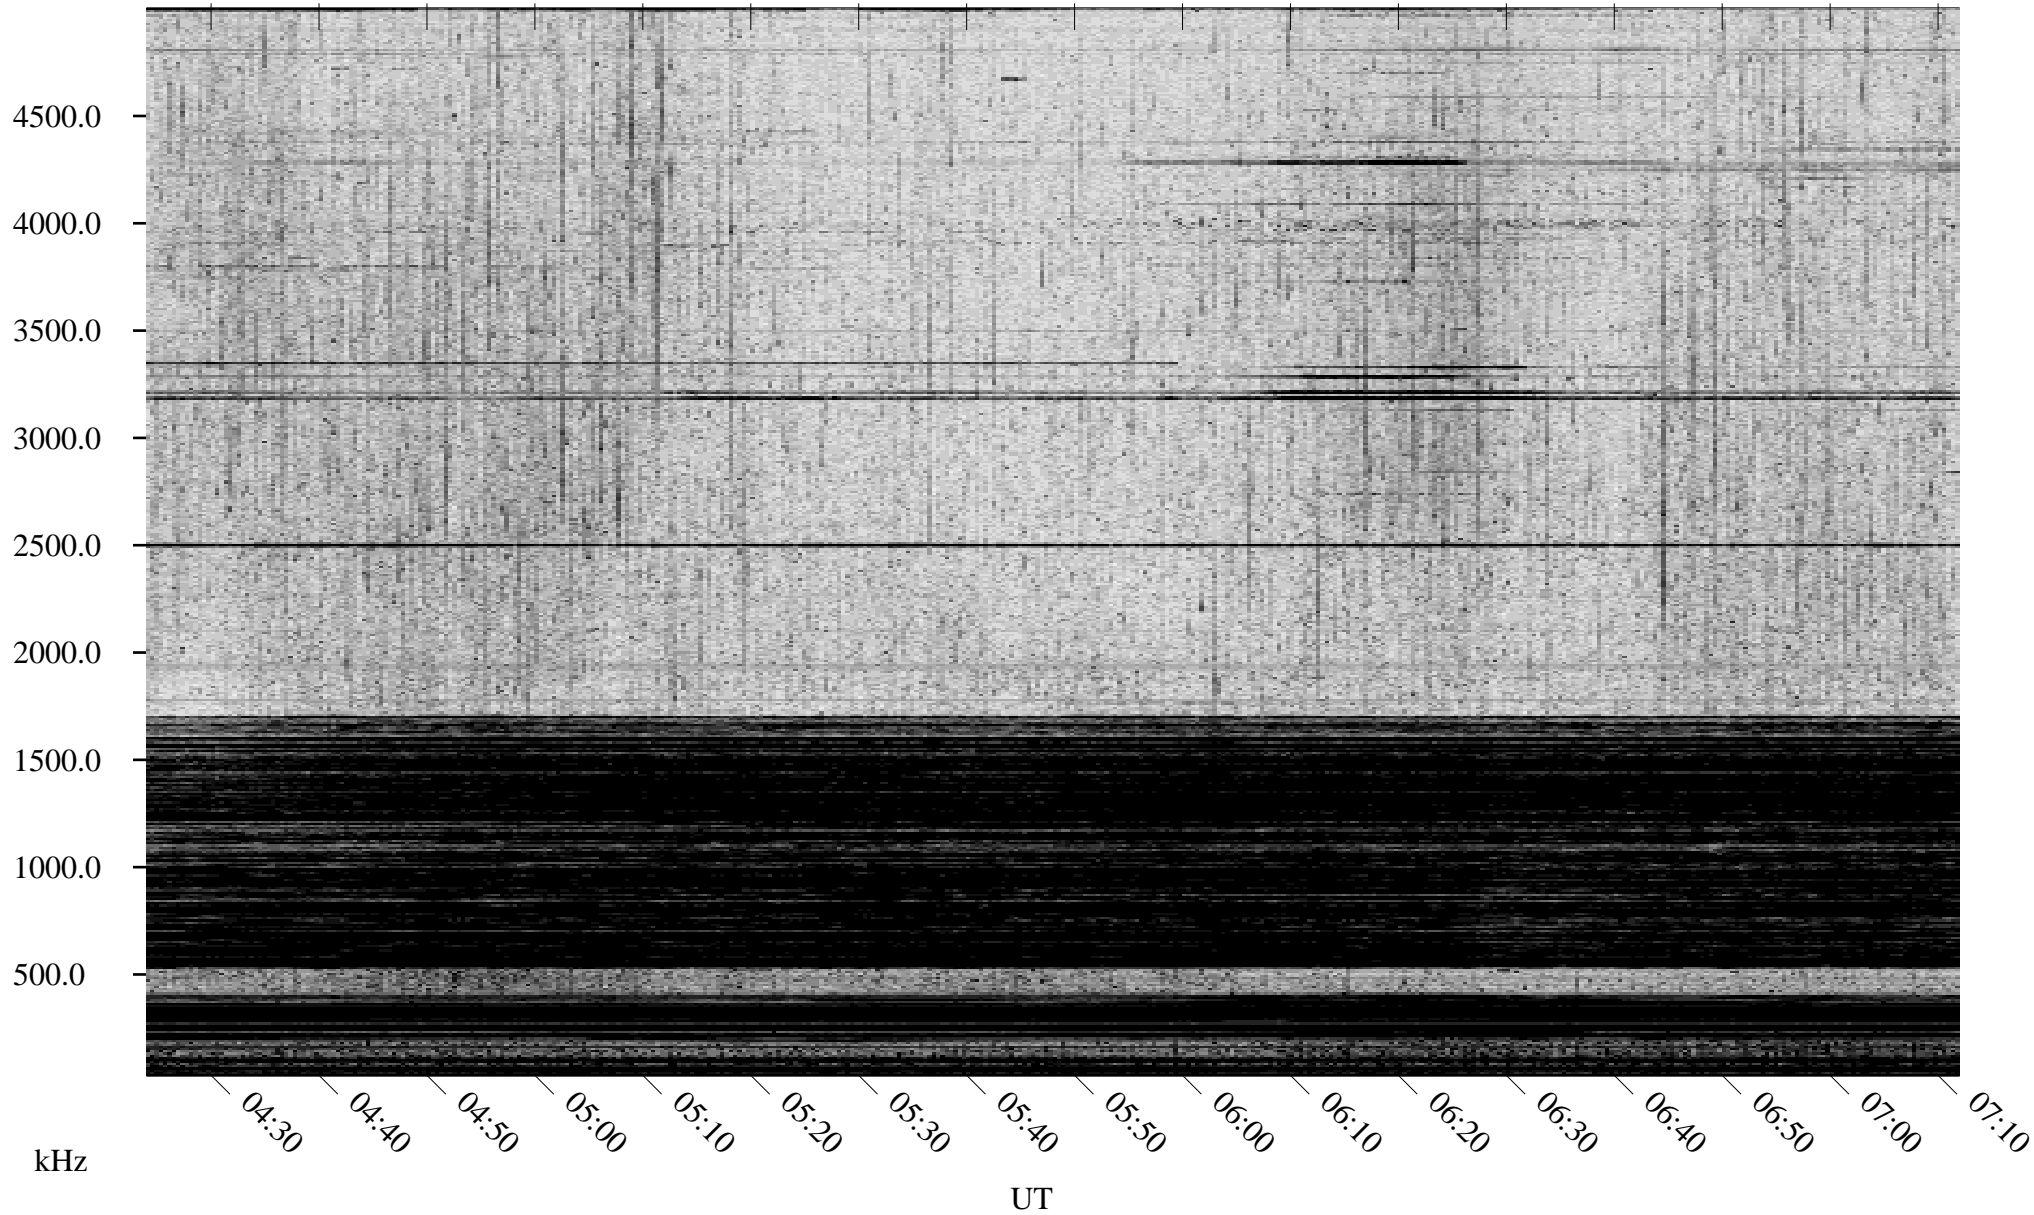

05/07/2007 Churchill, Manitoba

Linear Scale Black = 161 White = 15

CH07127L.R00m max_12

Page 1

05/07/2007 Churchill, Manitoba

Linear Scale Black = 161 White = 15

CH07127L.R00m max_12

Page 2

05/08/2007 Churchill, Manitoba

Linear Scale Black = 161 White = 15

CH07127L.R00m max_12

Page 3

05/08/2007 Churchill, Manitoba

Linear Scale Black = 161 White = 15

CH07127L.R00m max_12

Page 4

05/08/2007 Churchill, Manitoba

Linear Scale Black = 161 White = 15

CH07127L.R00m max_12

Page 5

05/08/2007 Churchill, Manitoba

Linear Scale Black = 161 White = 15

CH07127L.R00m max_12

Page 6

05/08/2007 Churchill, Manitoba

Linear Scale Black = 161 White = 15

CH07127L.R00m max_12

Page 7

05/08/2007 Churchill, Manitoba

Linear Scale Black = 161 White = 15

CH07127L.R00m max_12