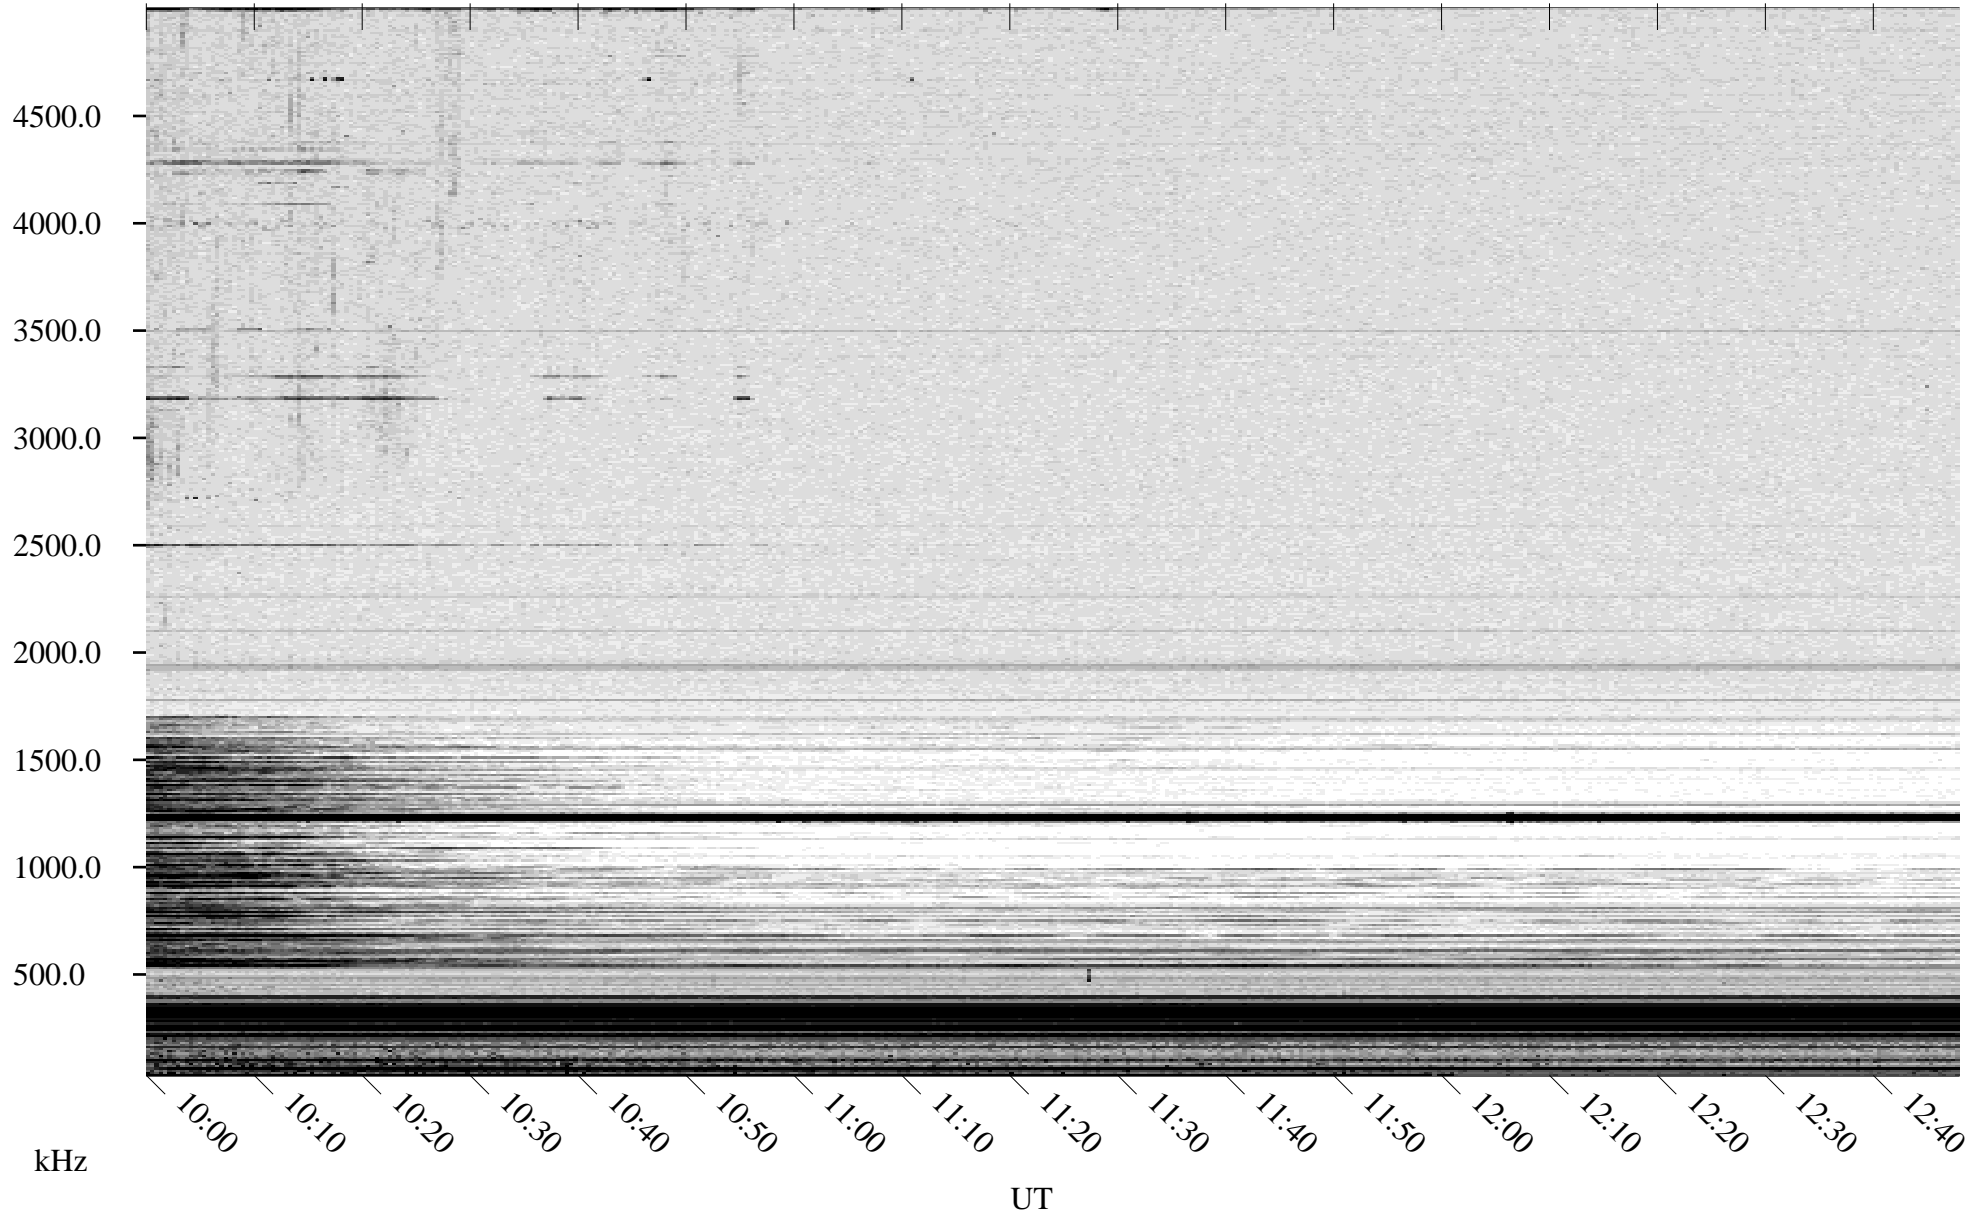

05/07/2007 Churchill, Manitoba

Linear Scale Black = 161 White = 15

CH07127L.R00m max_12

Page 1

05/07/2007 Churchill, Manitoba

Linear Scale Black = 161 White = 15

CH07127L.R00m max_12

Page 2

05/08/2007 Churchill, Manitoba

Linear Scale Black = 161 White = 15

CH07127L.R00m max_12

Page 3

05/08/2007 Churchill, Manitoba

Linear Scale Black = 161 White = 15

CH07127L.R00m max_12

Page 4

05/08/2007 Churchill, Manitoba

Linear Scale Black = 161 White = 15

CH07127L.R00m max_12

Page 5

05/08/2007 Churchill, Manitoba

Linear Scale Black = 161 White = 15

CH07127L.R00m max_12

Page 6

05/08/2007 Churchill, Manitoba

Linear Scale Black = 161 White = 15

CH07127L.R00m max_12

Page 7

05/08/2007 Churchill, Manitoba

Linear Scale Black = 161 White = 15

CH07127L.R00m max_12