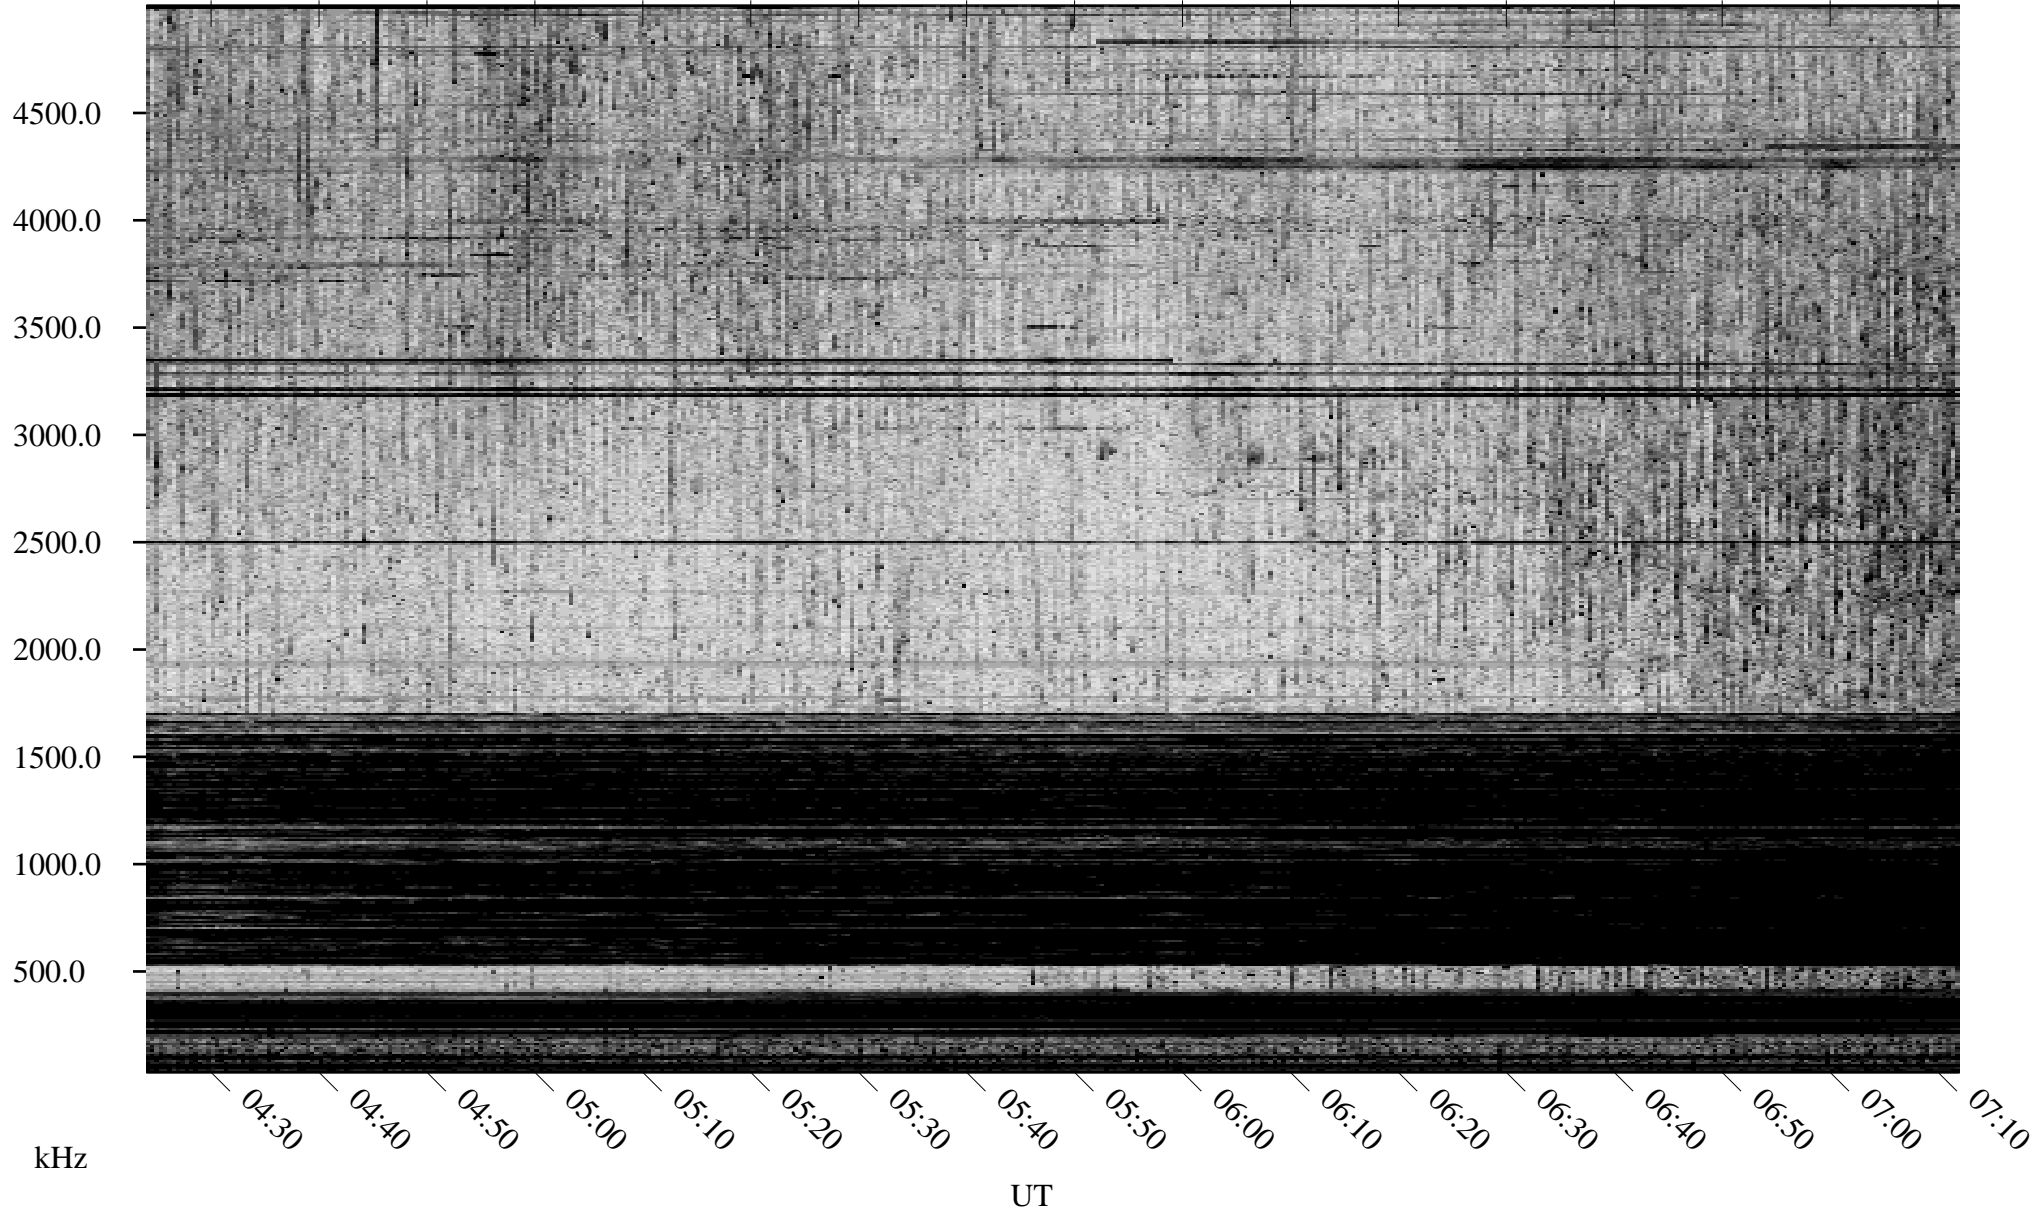

05/08/2007 Churchill, Manitoba

Linear Scale Black = 161 White = 15

CH07128L.R00m max_12

Page 1

05/08/2007 Churchill, Manitoba

Linear Scale Black = 161 White = 15

CH07128L.R00m max_12

Page 2

05/09/2007 Churchill, Manitoba

Linear Scale Black = 161 White = 15

CH07128L.R00m max_12

Page 3

05/09/2007 Churchill, Manitoba

Linear Scale Black = 161 White = 15

CH07128L.R00m max_12

Page 4

05/09/2007 Churchill, Manitoba

Linear Scale Black = 161 White = 15

CH07128L.R00m max_12

Page 5

05/09/2007 Churchill, Manitoba

Linear Scale Black = 161 White = 15

CH07128L.R00m max_12

Page 6

05/09/2007 Churchill, Manitoba

Linear Scale Black = 161 White = 15

CH07128L.R00m max_12

Page 7

05/09/2007 Churchill, Manitoba

Linear Scale Black = 161 White = 15

CH07128L.R00m max_12

Page 8