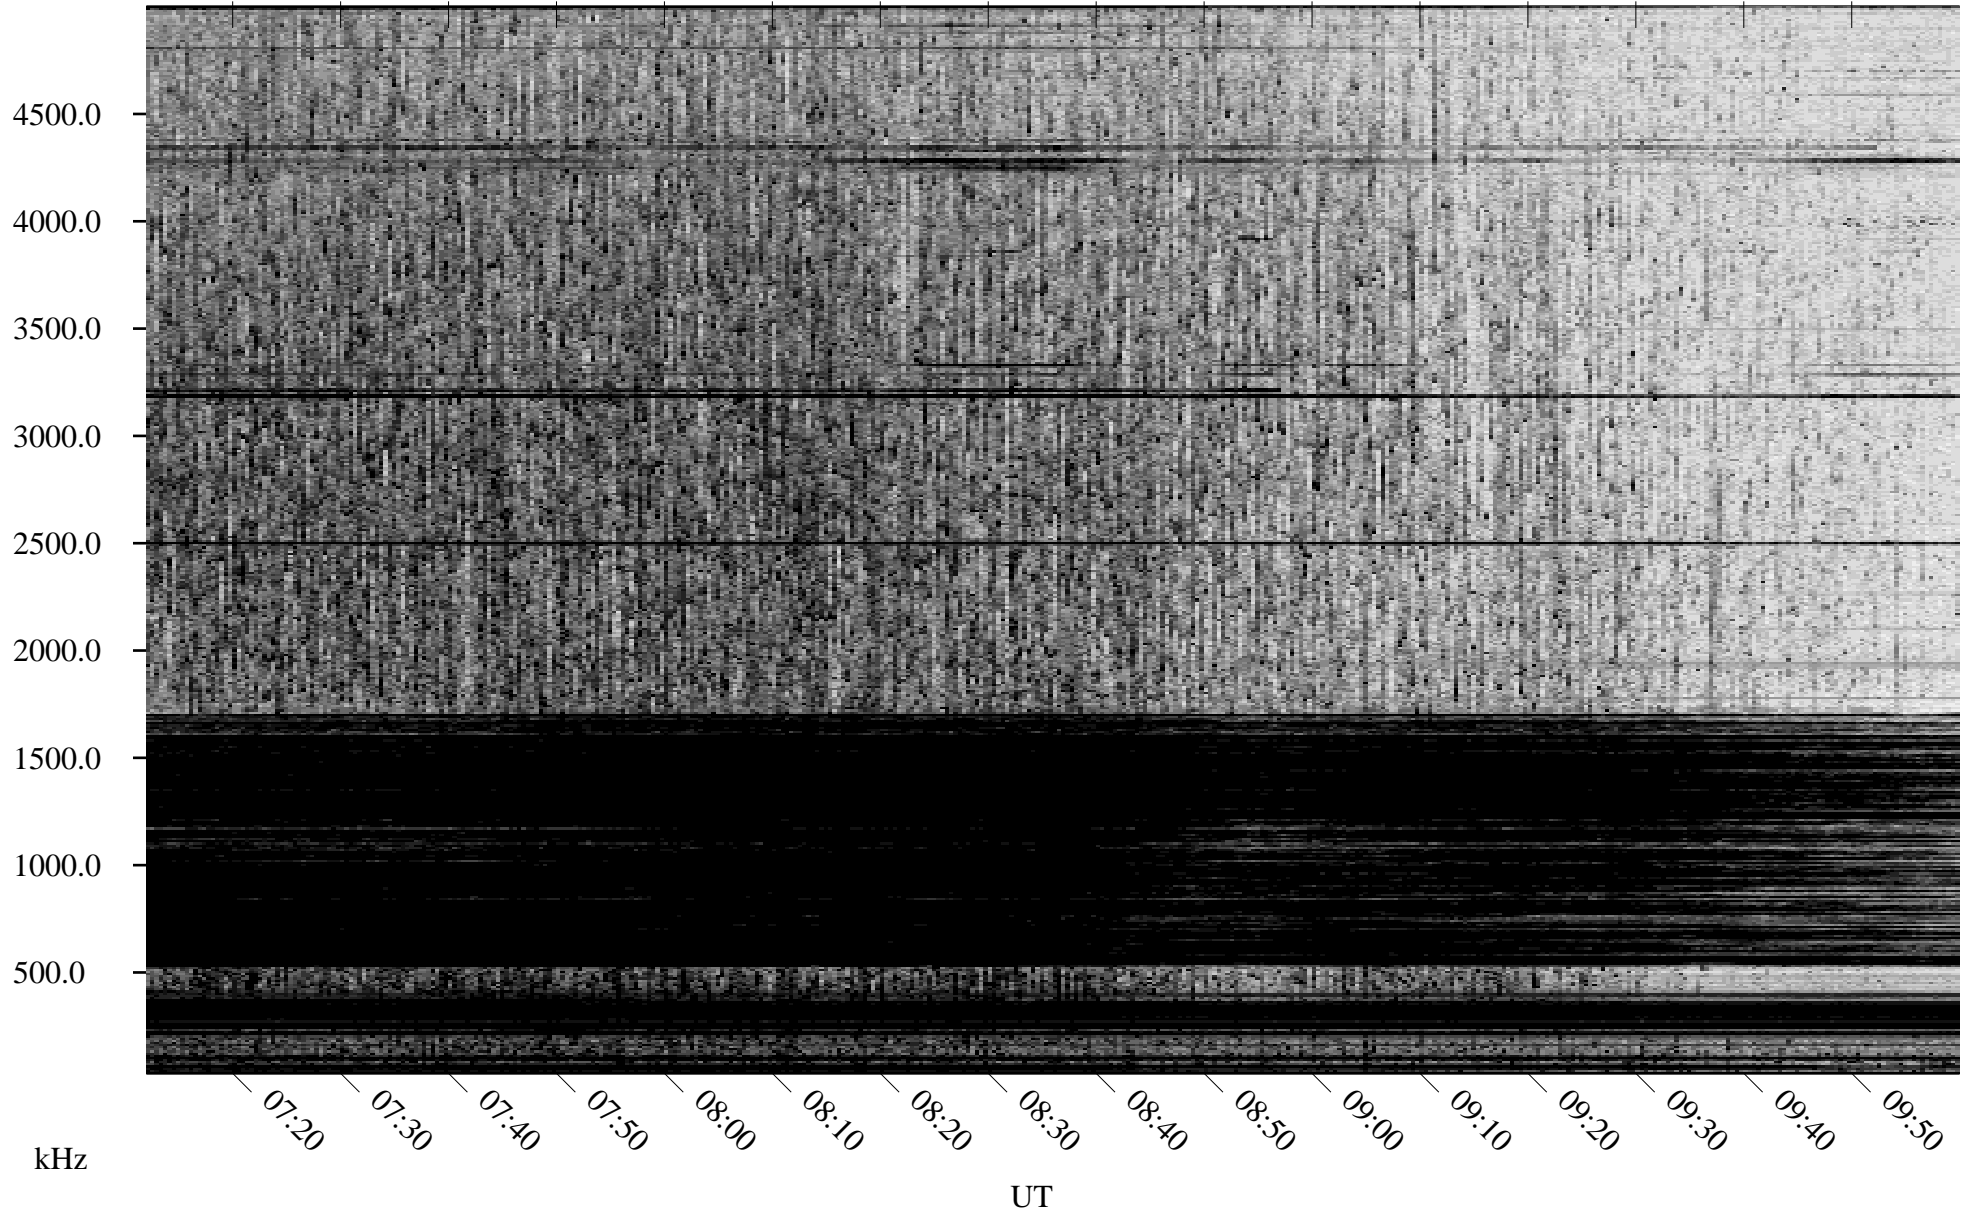

05/08/2007 Churchill, Manitoba

Linear Scale Black = 161 White = 15

CH07128L.R00m max_12

Page 1

05/08/2007 Churchill, Manitoba

Linear Scale Black = 161 White = 15

CH07128L.R00m max_12

Page 2

05/09/2007 Churchill, Manitoba

Linear Scale Black = 161 White = 15

CH07128L.R00m max_12

Page 3

05/09/2007 Churchill, Manitoba

Linear Scale Black = 161 White = 15

CH07128L.R00m max_12

Page 4

05/09/2007 Churchill, Manitoba

Linear Scale Black = 161 White = 15

CH07128L.R00m max_12

Page 5

05/09/2007 Churchill, Manitoba

Linear Scale Black = 161 White = 15

CH07128L.R00m max_12

Page 6

05/09/2007 Churchill, Manitoba

Linear Scale Black = 161 White = 15

CH07128L.R00m max_12

Page 7

05/09/2007 Churchill, Manitoba

Linear Scale Black = 161 White = 15

CH07128L.R00m max_12

Page 8