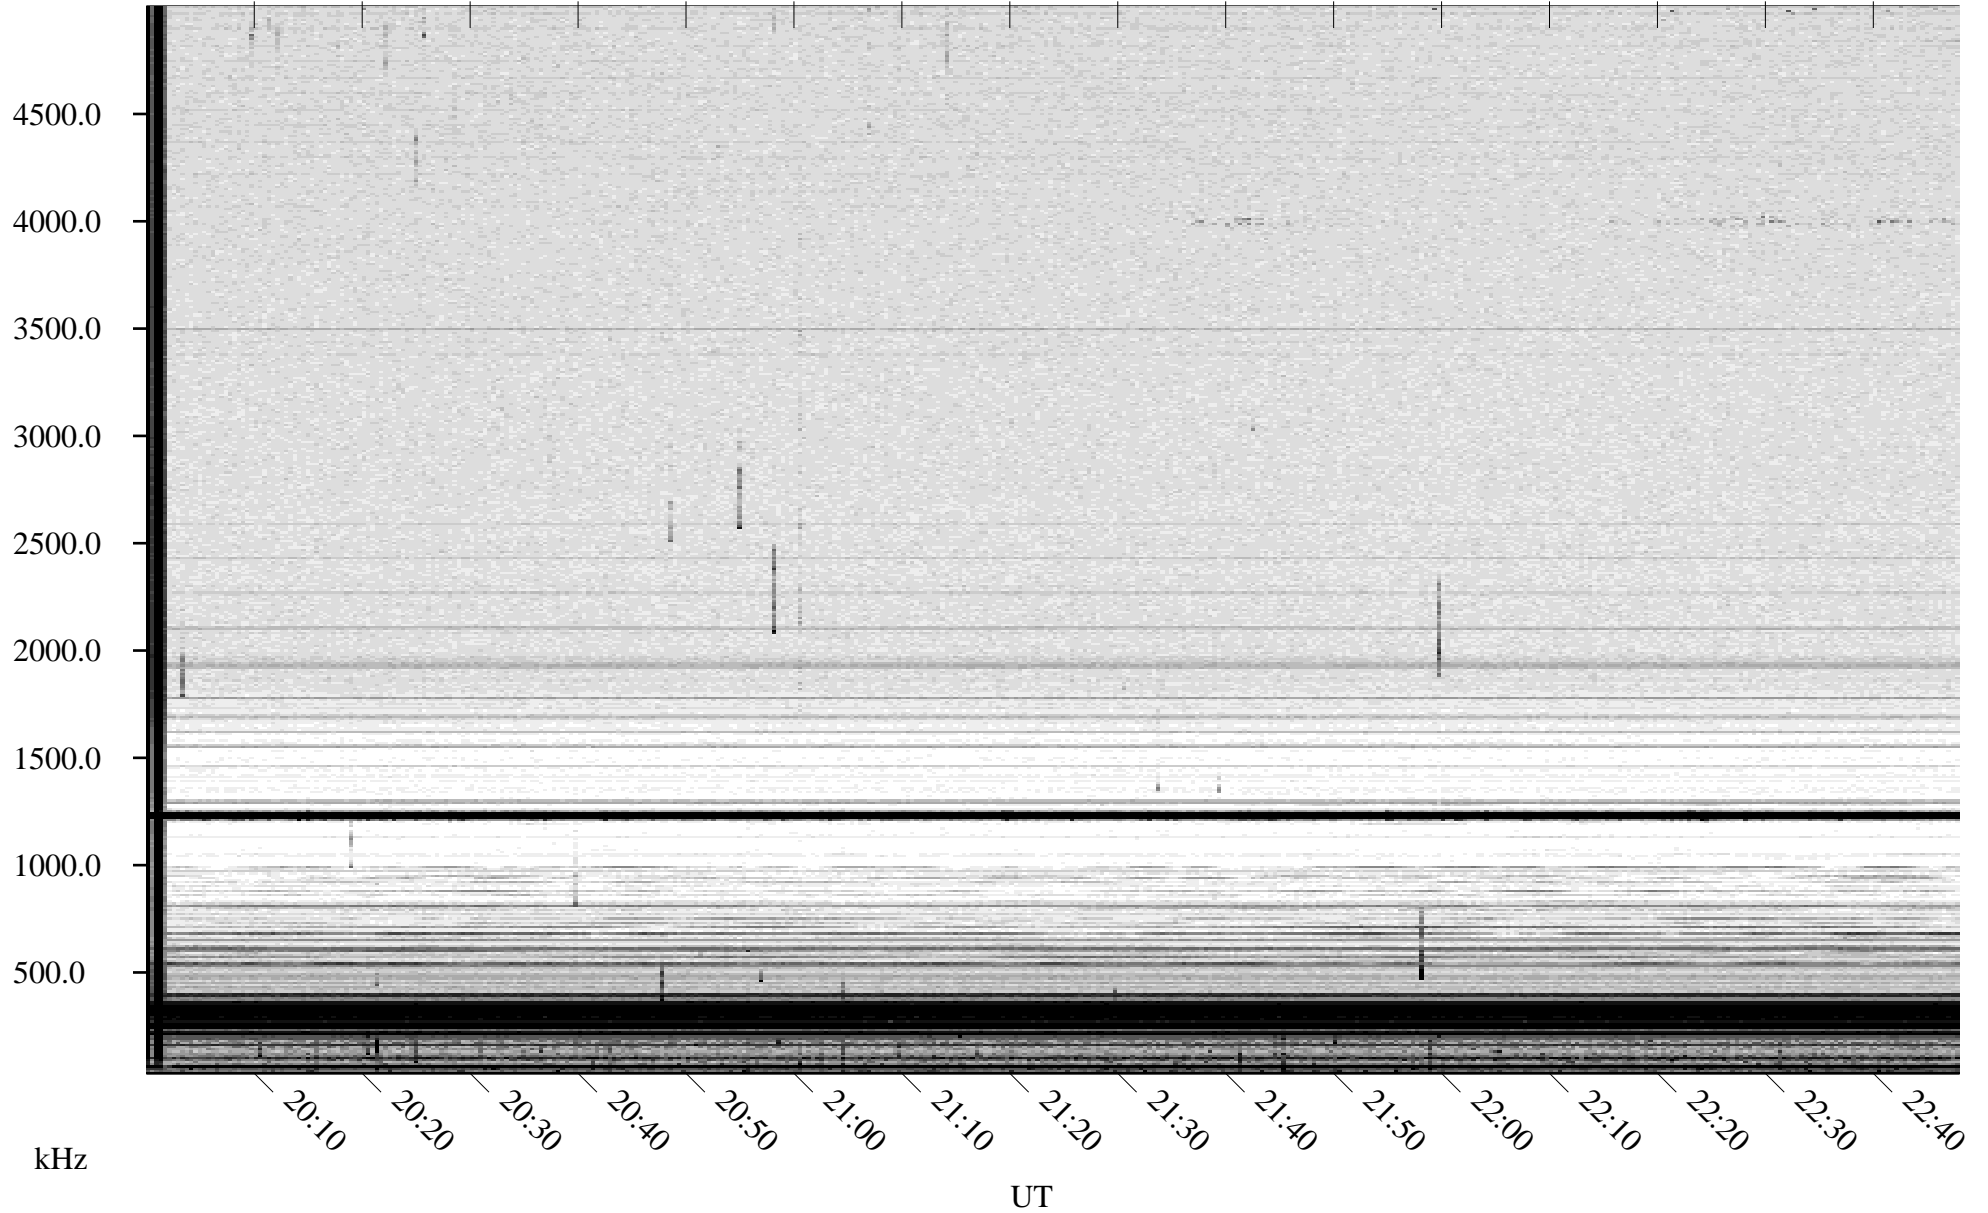

05/08/2007 Churchill, Manitoba

Linear Scale Black = 161 White = 15

CH07128L.R00m max_12

Page 1

05/08/2007 Churchill, Manitoba

Linear Scale Black = 161 White = 15

CH07128L.R00m max_12

Page 2

05/09/2007 Churchill, Manitoba

Linear Scale Black = 161 White = 15

CH07128L.R00m max_12

Page 3

05/09/2007 Churchill, Manitoba

Linear Scale Black = 161 White = 15

CH07128L.R00m max_12

Page 4

05/09/2007 Churchill, Manitoba

Linear Scale Black = 161 White = 15

CH07128L.R00m max_12

Page 5

05/09/2007 Churchill, Manitoba

Linear Scale Black = 161 White = 15

CH07128L.R00m max_12

Page 6

05/09/2007 Churchill, Manitoba

Linear Scale Black = 161 White = 15

CH07128L.R00m max_12

Page 7

05/09/2007 Churchill, Manitoba

Linear Scale Black = 161 White = 15

CH07128L.R00m max_12

Page 8