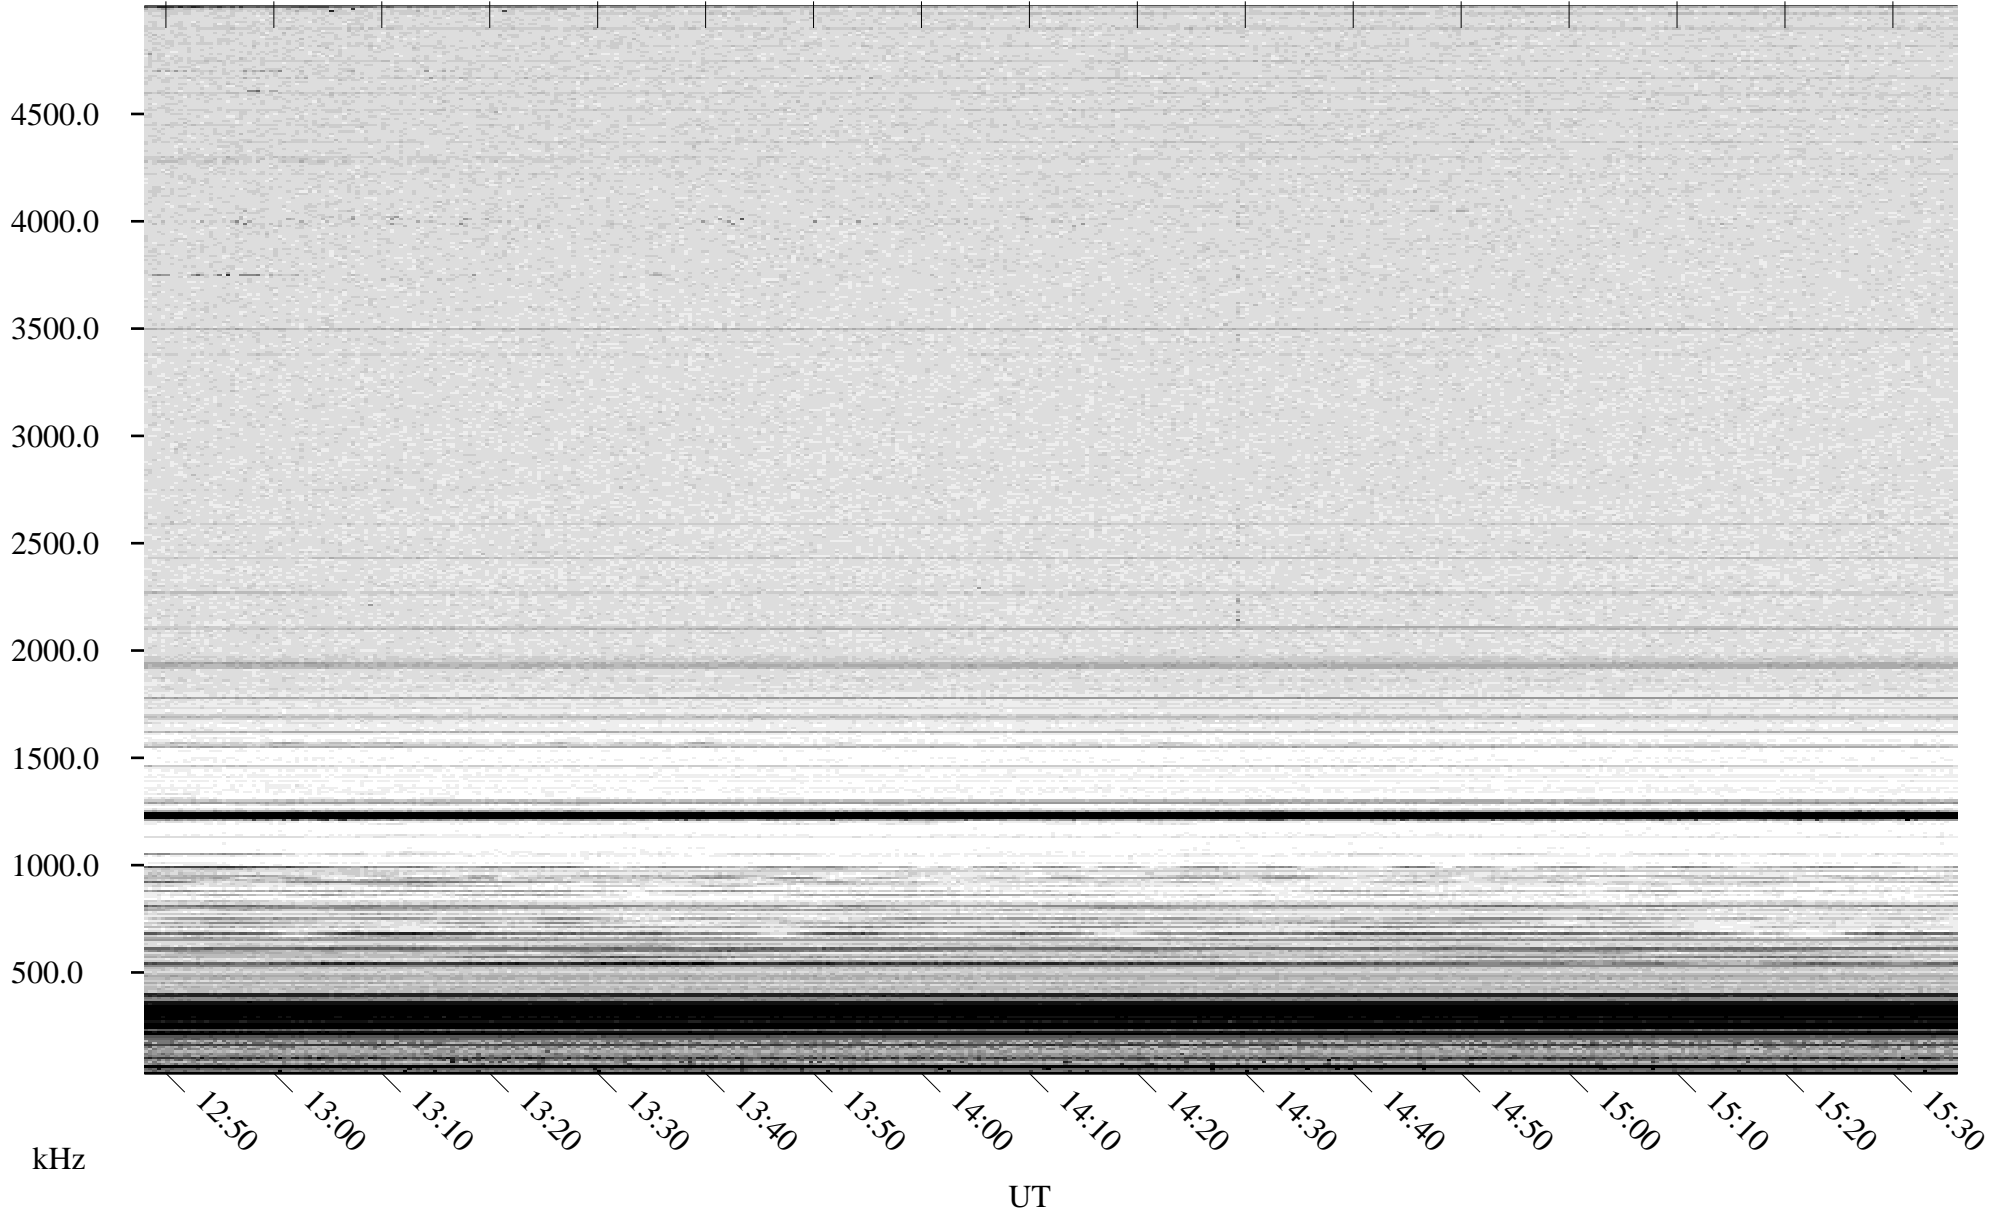

05/08/2007 Churchill, Manitoba

Linear Scale Black = 161 White = 15

CH07128L.R00m max_12

Page 1

05/08/2007 Churchill, Manitoba

Linear Scale Black = 161 White = 15

CH07128L.R00m max_12

Page 2

05/09/2007 Churchill, Manitoba

Linear Scale Black = 161 White = 15

CH07128L.R00m max_12

Page 3

05/09/2007 Churchill, Manitoba

Linear Scale Black = 161 White = 15

CH07128L.R00m max_12

Page 4

05/09/2007 Churchill, Manitoba

Linear Scale Black = 161 White = 15

CH07128L.R00m max_12

Page 5

05/09/2007 Churchill, Manitoba

Linear Scale Black = 161 White = 15

CH07128L.R00m max_12

Page 6

05/09/2007 Churchill, Manitoba

Linear Scale Black = 161 White = 15

CH07128L.R00m max_12

Page 7

05/09/2007 Churchill, Manitoba

Linear Scale Black = 161 White = 15

CH07128L.R00m max_12

Page 8