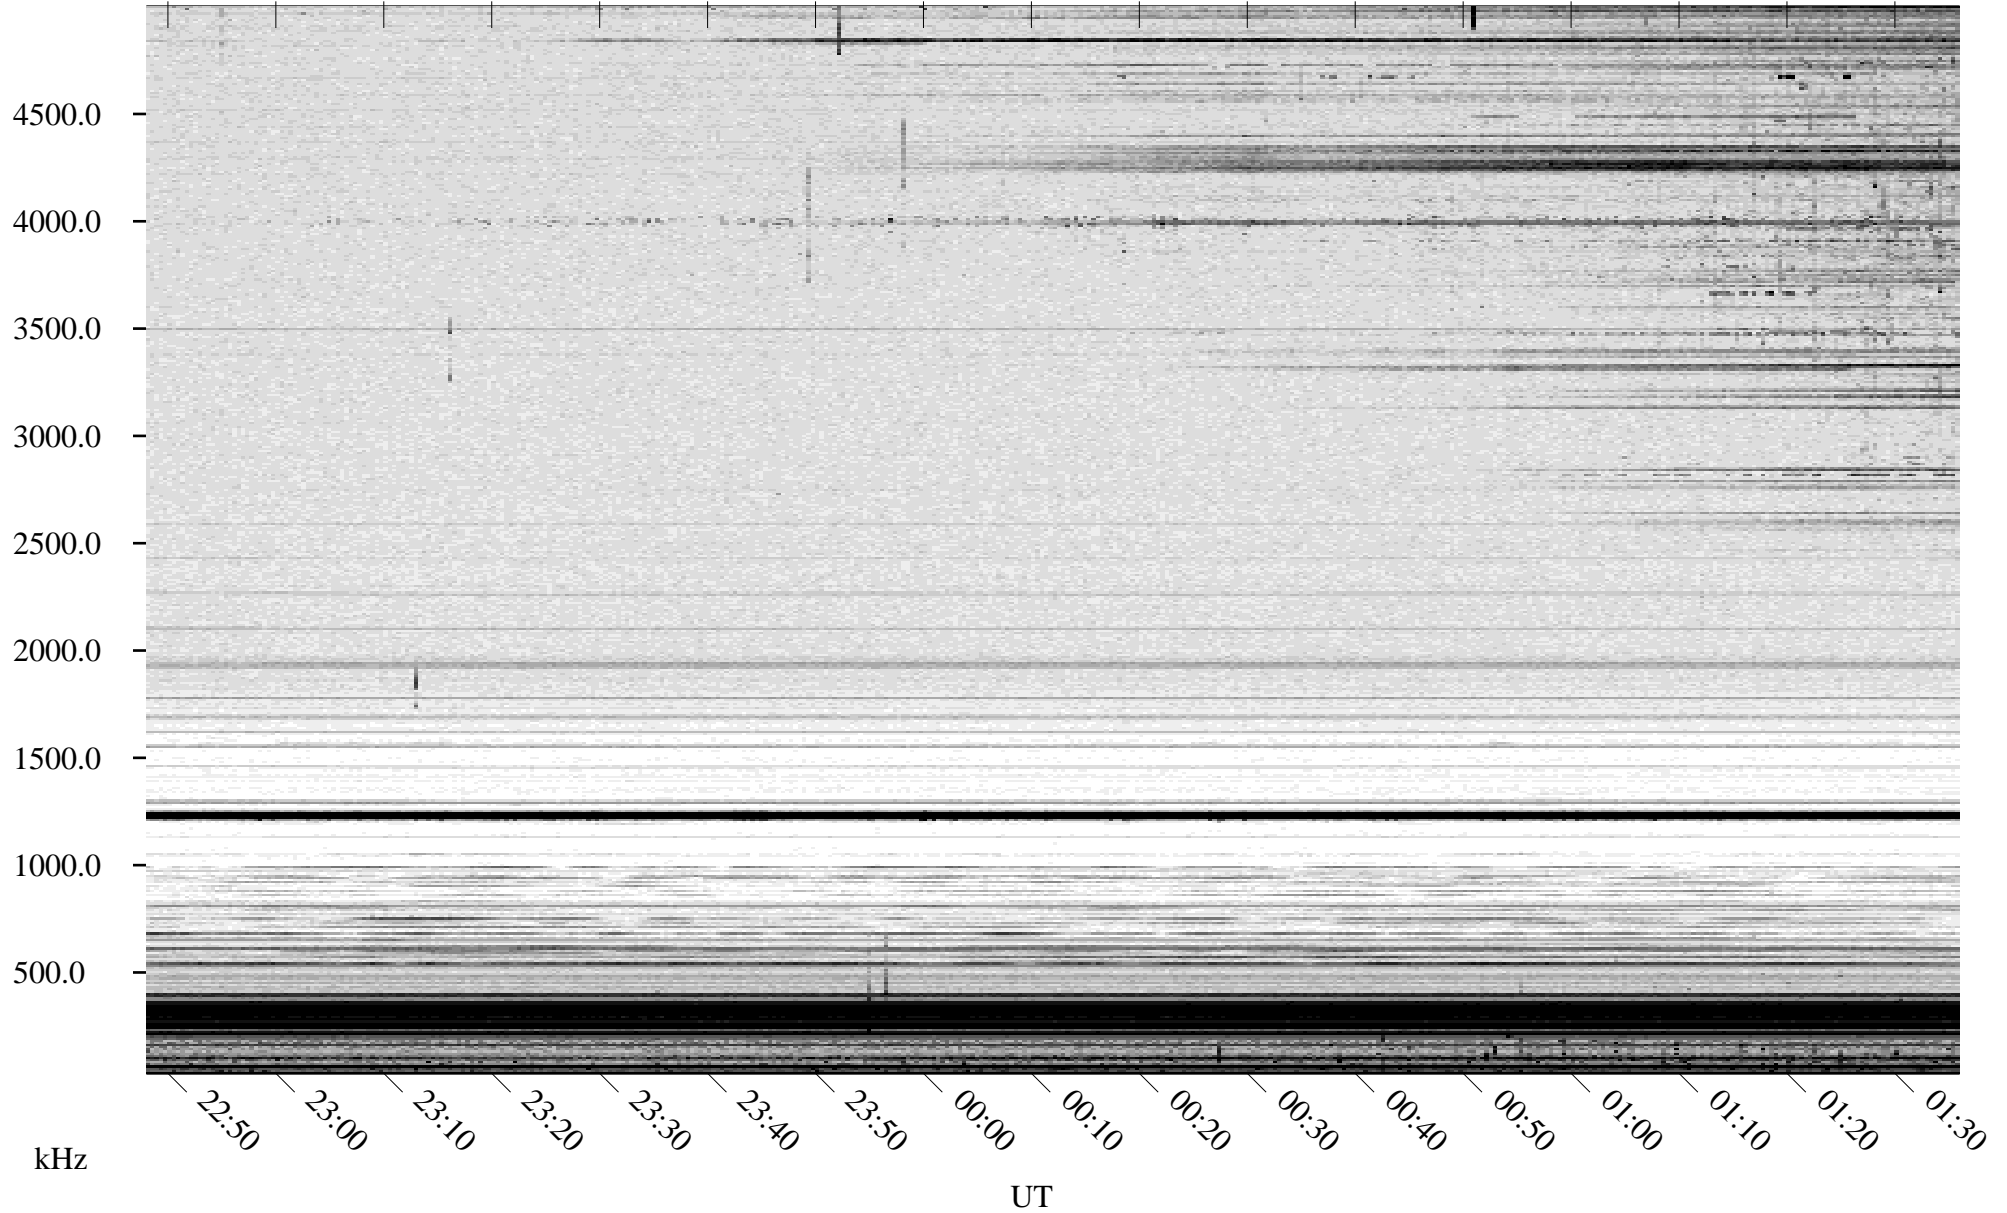

05/08/2007 Churchill, Manitoba

Linear Scale Black = 161 White = 15

CH07128L.R00m max_12

Page 1

05/08/2007 Churchill, Manitoba

Linear Scale Black = 161 White = 15

CH07128L.R00m max_12

Page 2

05/09/2007 Churchill, Manitoba

Linear Scale Black = 161 White = 15

CH07128L.R00m max_12

Page 3

05/09/2007 Churchill, Manitoba

Linear Scale Black = 161 White = 15

CH07128L.R00m max_12

Page 4

05/09/2007 Churchill, Manitoba

Linear Scale Black = 161 White = 15

CH07128L.R00m max_12

Page 5

05/09/2007 Churchill, Manitoba

Linear Scale Black = 161 White = 15

CH07128L.R00m max_12

Page 6

05/09/2007 Churchill, Manitoba

Linear Scale Black = 161 White = 15

CH07128L.R00m max_12

Page 7

05/09/2007 Churchill, Manitoba

Linear Scale Black = 161 White = 15

CH07128L.R00m max_12

Page 8