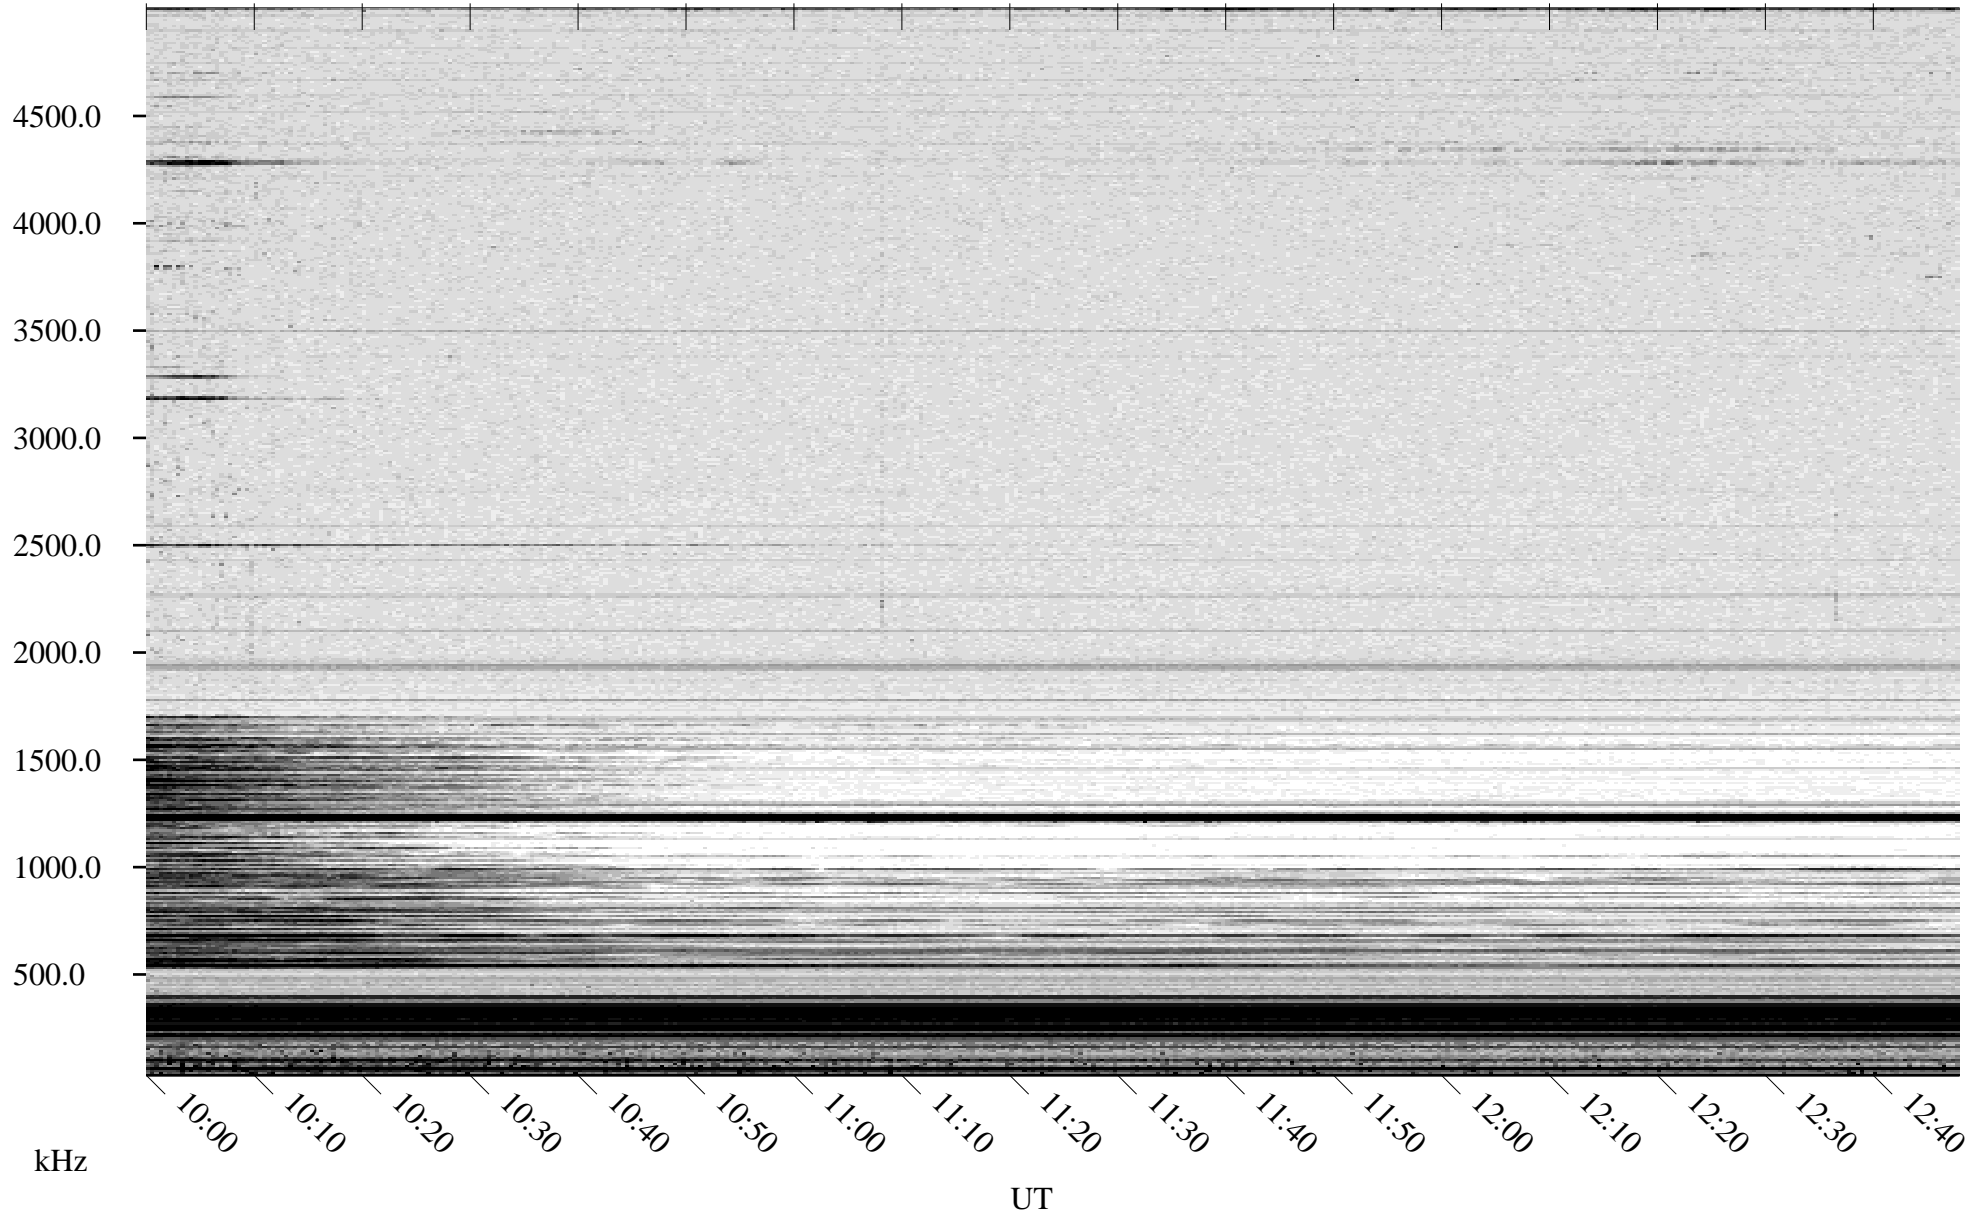

05/08/2007 Churchill, Manitoba

Linear Scale Black = 161 White = 15

CH07128L.R00m max_12

Page 1

05/08/2007 Churchill, Manitoba

Linear Scale Black = 161 White = 15

CH07128L.R00m max_12

Page 2

05/09/2007 Churchill, Manitoba

Linear Scale Black = 161 White = 15

CH07128L.R00m max_12

Page 3

05/09/2007 Churchill, Manitoba

Linear Scale Black = 161 White = 15

CH07128L.R00m max_12

Page 4

05/09/2007 Churchill, Manitoba

Linear Scale Black = 161 White = 15

CH07128L.R00m max_12

Page 5

05/09/2007 Churchill, Manitoba

Linear Scale Black = 161 White = 15

CH07128L.R00m max_12

Page 6

05/09/2007 Churchill, Manitoba

Linear Scale Black = 161 White = 15

CH07128L.R00m max_12

Page 7

05/09/2007 Churchill, Manitoba

Linear Scale Black = 161 White = 15

CH07128L.R00m max_12

Page 8