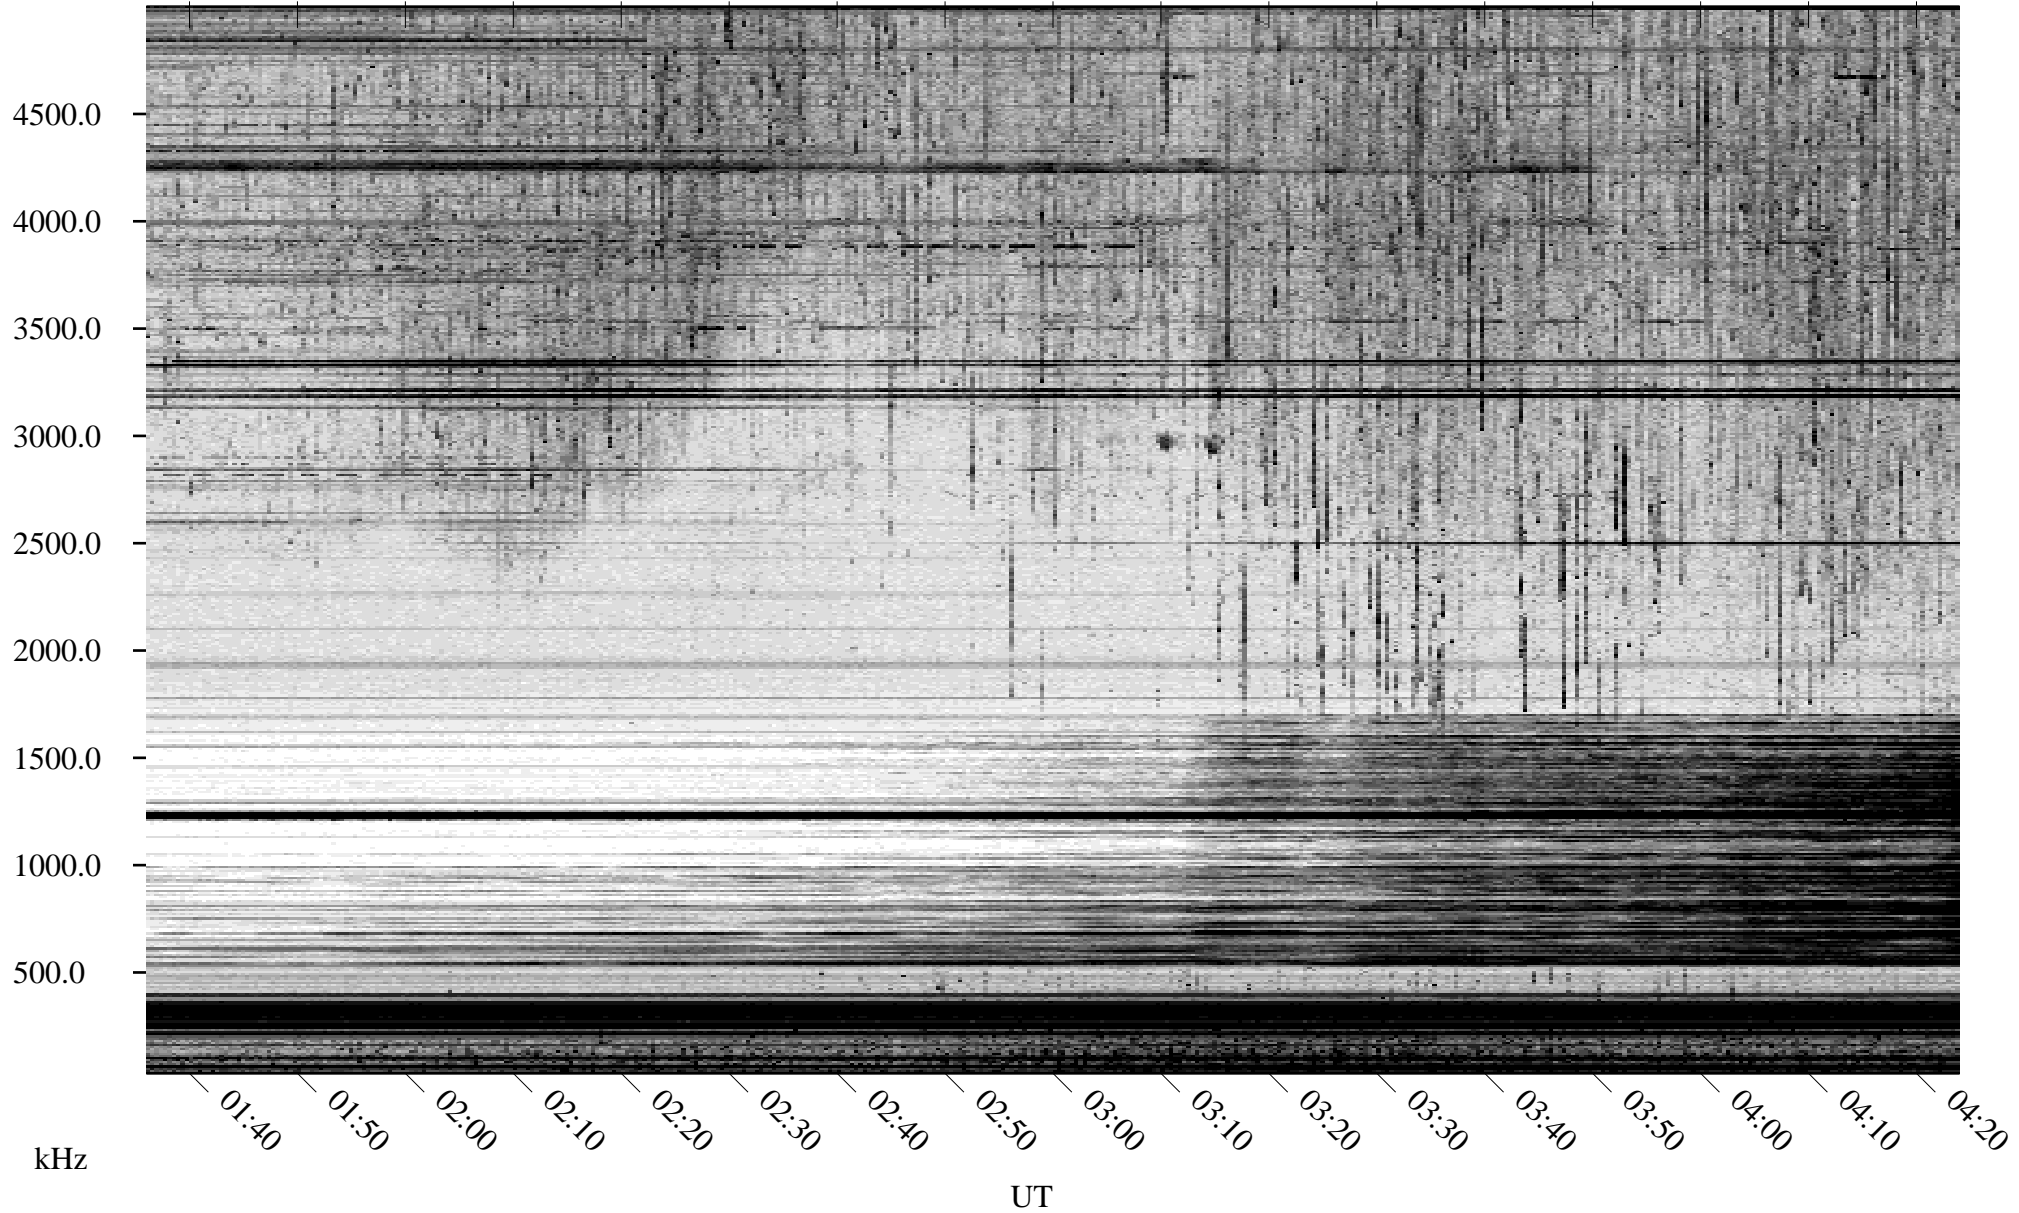

05/08/2007 Churchill, Manitoba

Linear Scale Black = 161 White = 15

CH07128L.R00m max_12

Page 1

05/08/2007 Churchill, Manitoba

Linear Scale Black = 161 White = 15

CH07128L.R00m max_12

Page 2

05/09/2007 Churchill, Manitoba

Linear Scale Black = 161 White = 15

CH07128L.R00m max_12

Page 3

05/09/2007 Churchill, Manitoba

Linear Scale Black = 161 White = 15

CH07128L.R00m max_12

Page 4

05/09/2007 Churchill, Manitoba

Linear Scale Black = 161 White = 15

CH07128L.R00m max_12

Page 5

05/09/2007 Churchill, Manitoba

Linear Scale Black = 161 White = 15

CH07128L.R00m max_12

Page 6

05/09/2007 Churchill, Manitoba

Linear Scale Black = 161 White = 15

CH07128L.R00m max_12

Page 7

05/09/2007 Churchill, Manitoba

Linear Scale Black = 161 White = 15

CH07128L.R00m max_12

Page 8