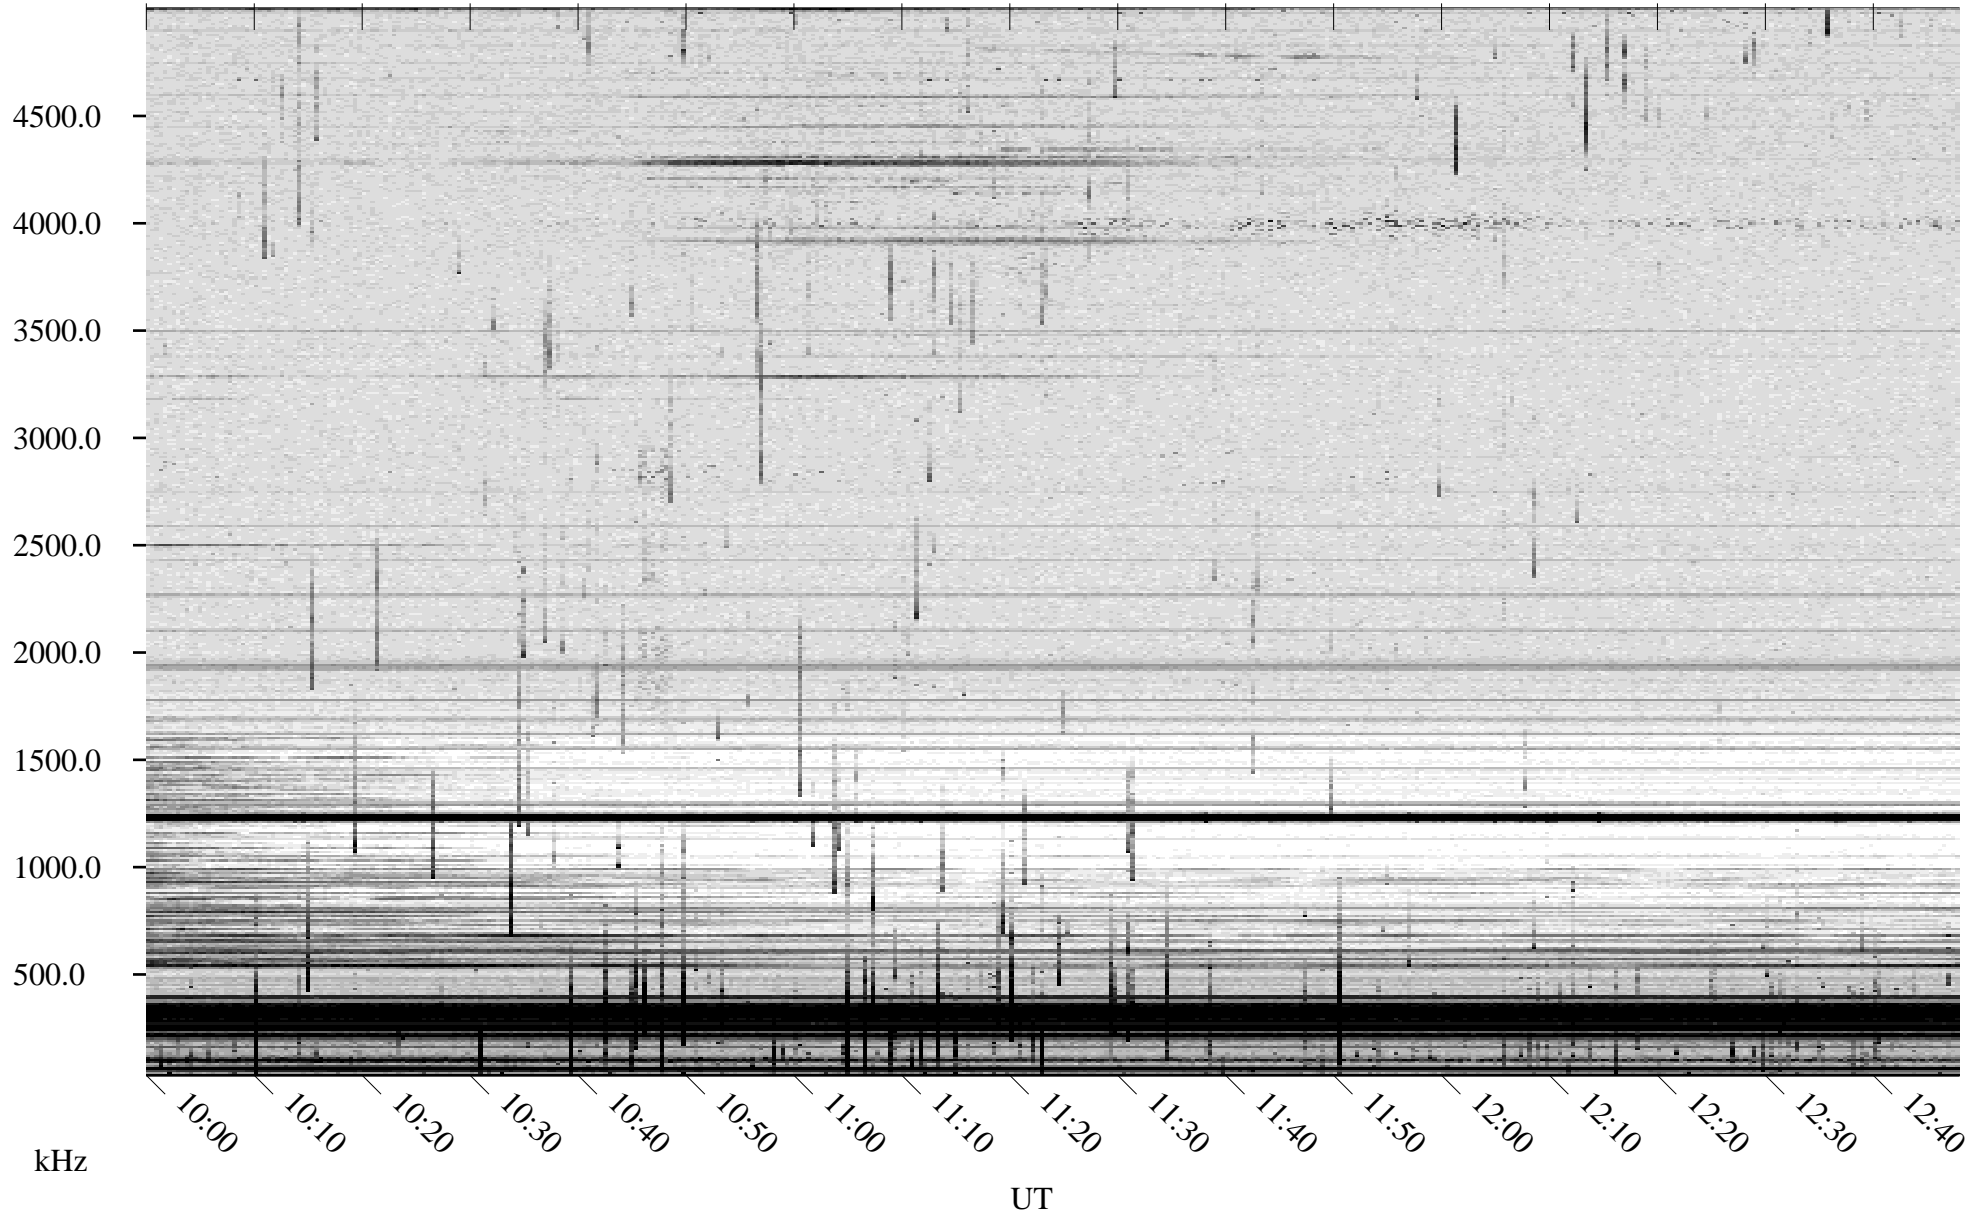

05/09/2007 Churchill, Manitoba

Linear Scale Black = 161 White = 15

CH07129L.R00m max_12

Page 1

05/09/2007 Churchill, Manitoba

Linear Scale Black = 161 White = 15

CH07129L.R00m max_12

Page 2

05/10/2007 Churchill, Manitoba

Linear Scale Black = 161 White = 15

CH07129L.R00m max_12

Page 3

05/10/2007 Churchill, Manitoba

Linear Scale Black = 161 White = 15

CH07129L.R00m max_12

Page 4

05/10/2007 Churchill, Manitoba

Linear Scale Black = 161 White = 15

CH07129L.R00m max_12

Page 5

05/10/2007 Churchill, Manitoba

Linear Scale Black = 161 White = 15

CH07129L.R00m max_12

Page 6

05/10/2007 Churchill, Manitoba

Linear Scale Black = 161 White = 15

CH07129L.R00m max_12

Page 7

05/10/2007 Churchill, Manitoba

Linear Scale Black = 161 White = 15

CH07129L.R00m max_12

Page 8