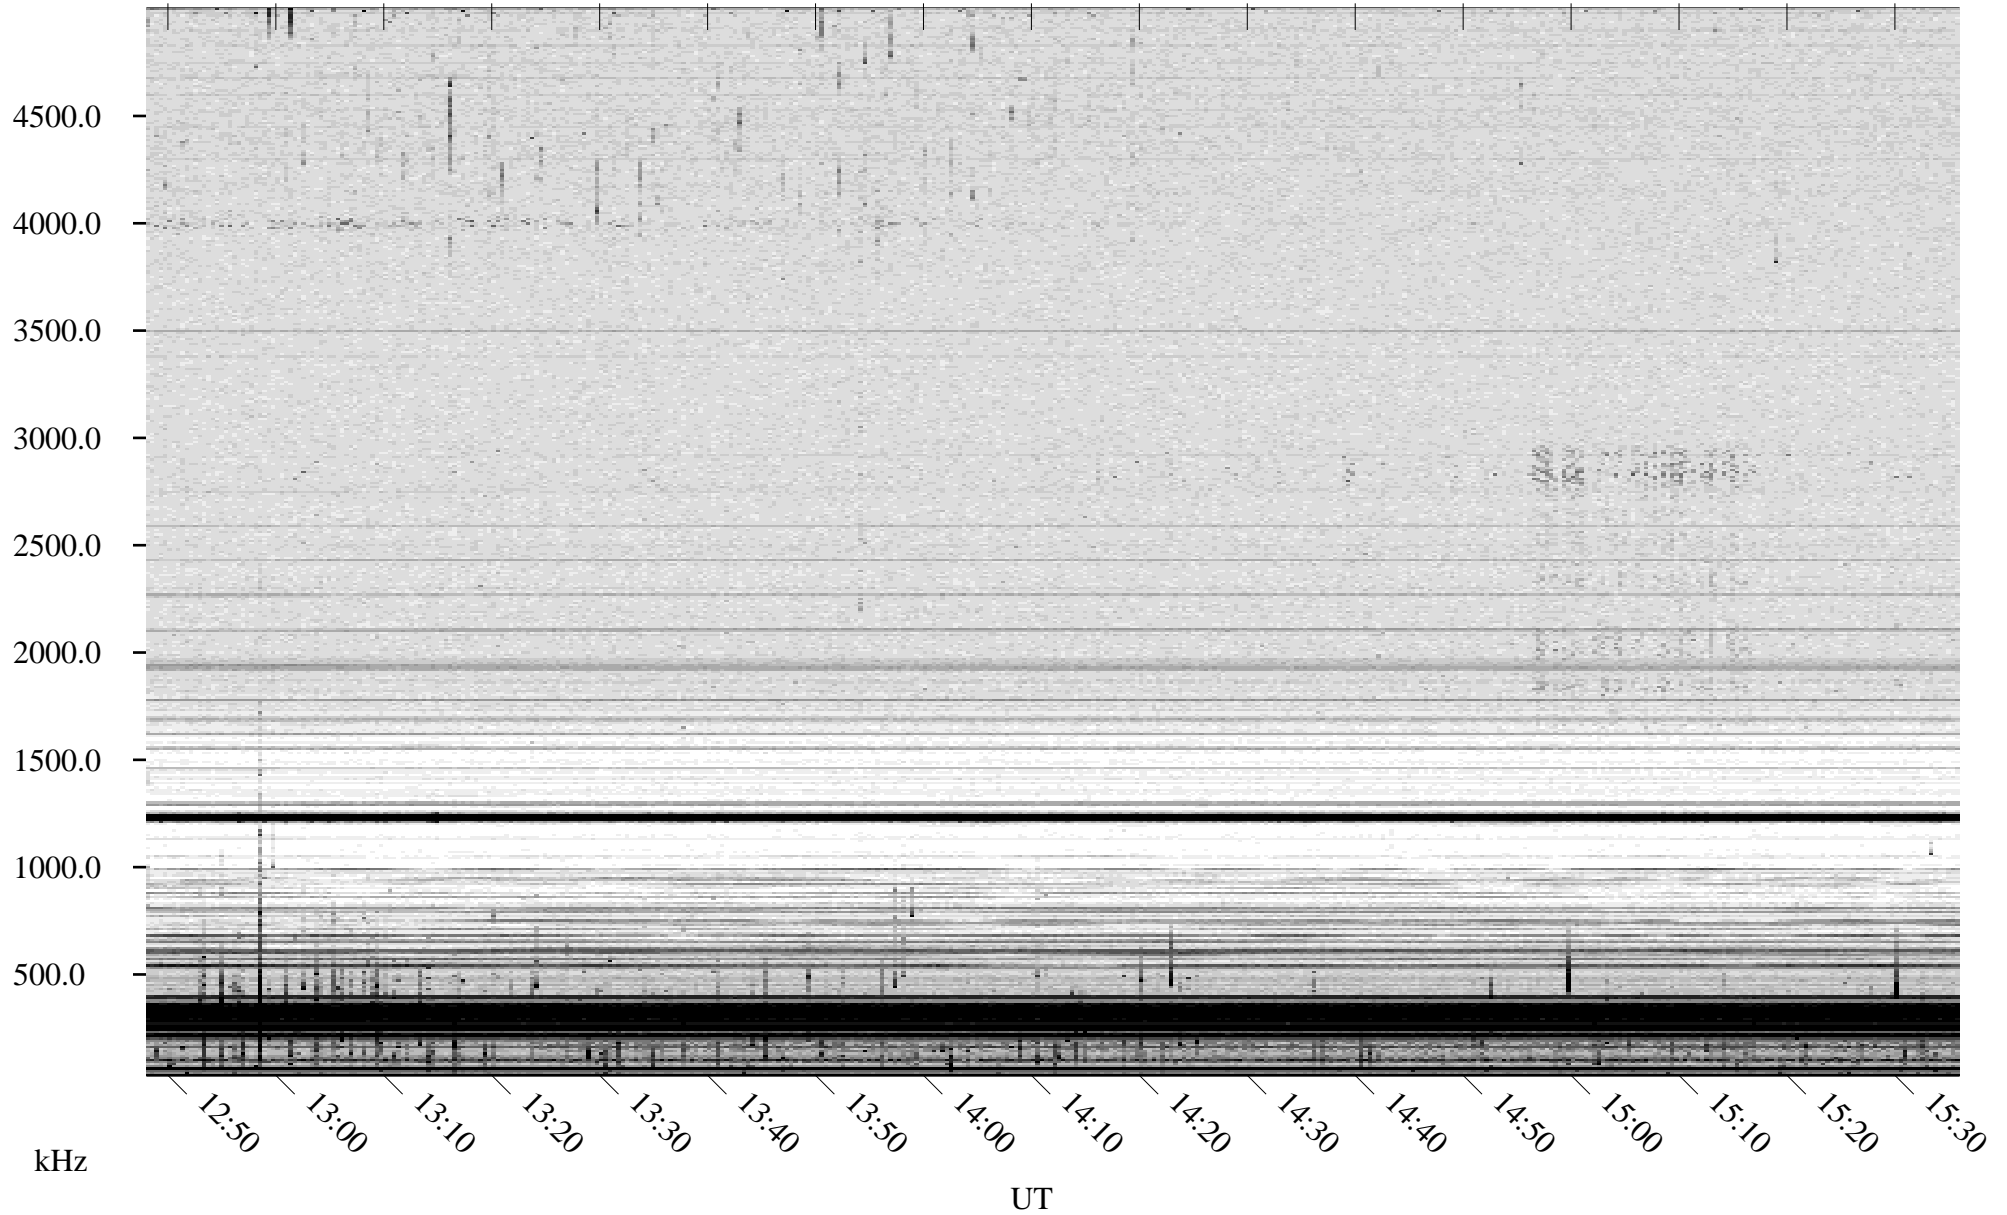

05/09/2007 Churchill, Manitoba

Linear Scale Black = 161 White = 15

CH07129L.R00m max_12

Page 1

05/09/2007 Churchill, Manitoba

Linear Scale Black = 161 White = 15

CH07129L.R00m max_12

Page 2

05/10/2007 Churchill, Manitoba

Linear Scale Black = 161 White = 15

CH07129L.R00m max_12

Page 3

05/10/2007 Churchill, Manitoba

Linear Scale Black = 161 White = 15

CH07129L.R00m max_12

Page 4

05/10/2007 Churchill, Manitoba

Linear Scale Black = 161 White = 15

CH07129L.R00m max_12

Page 5

05/10/2007 Churchill, Manitoba

Linear Scale Black = 161 White = 15

CH07129L.R00m max_12

Page 6

05/10/2007 Churchill, Manitoba

Linear Scale Black = 161 White = 15

CH07129L.R00m max_12

Page 7

05/10/2007 Churchill, Manitoba

Linear Scale Black = 161 White = 15

CH07129L.R00m max_12

Page 8