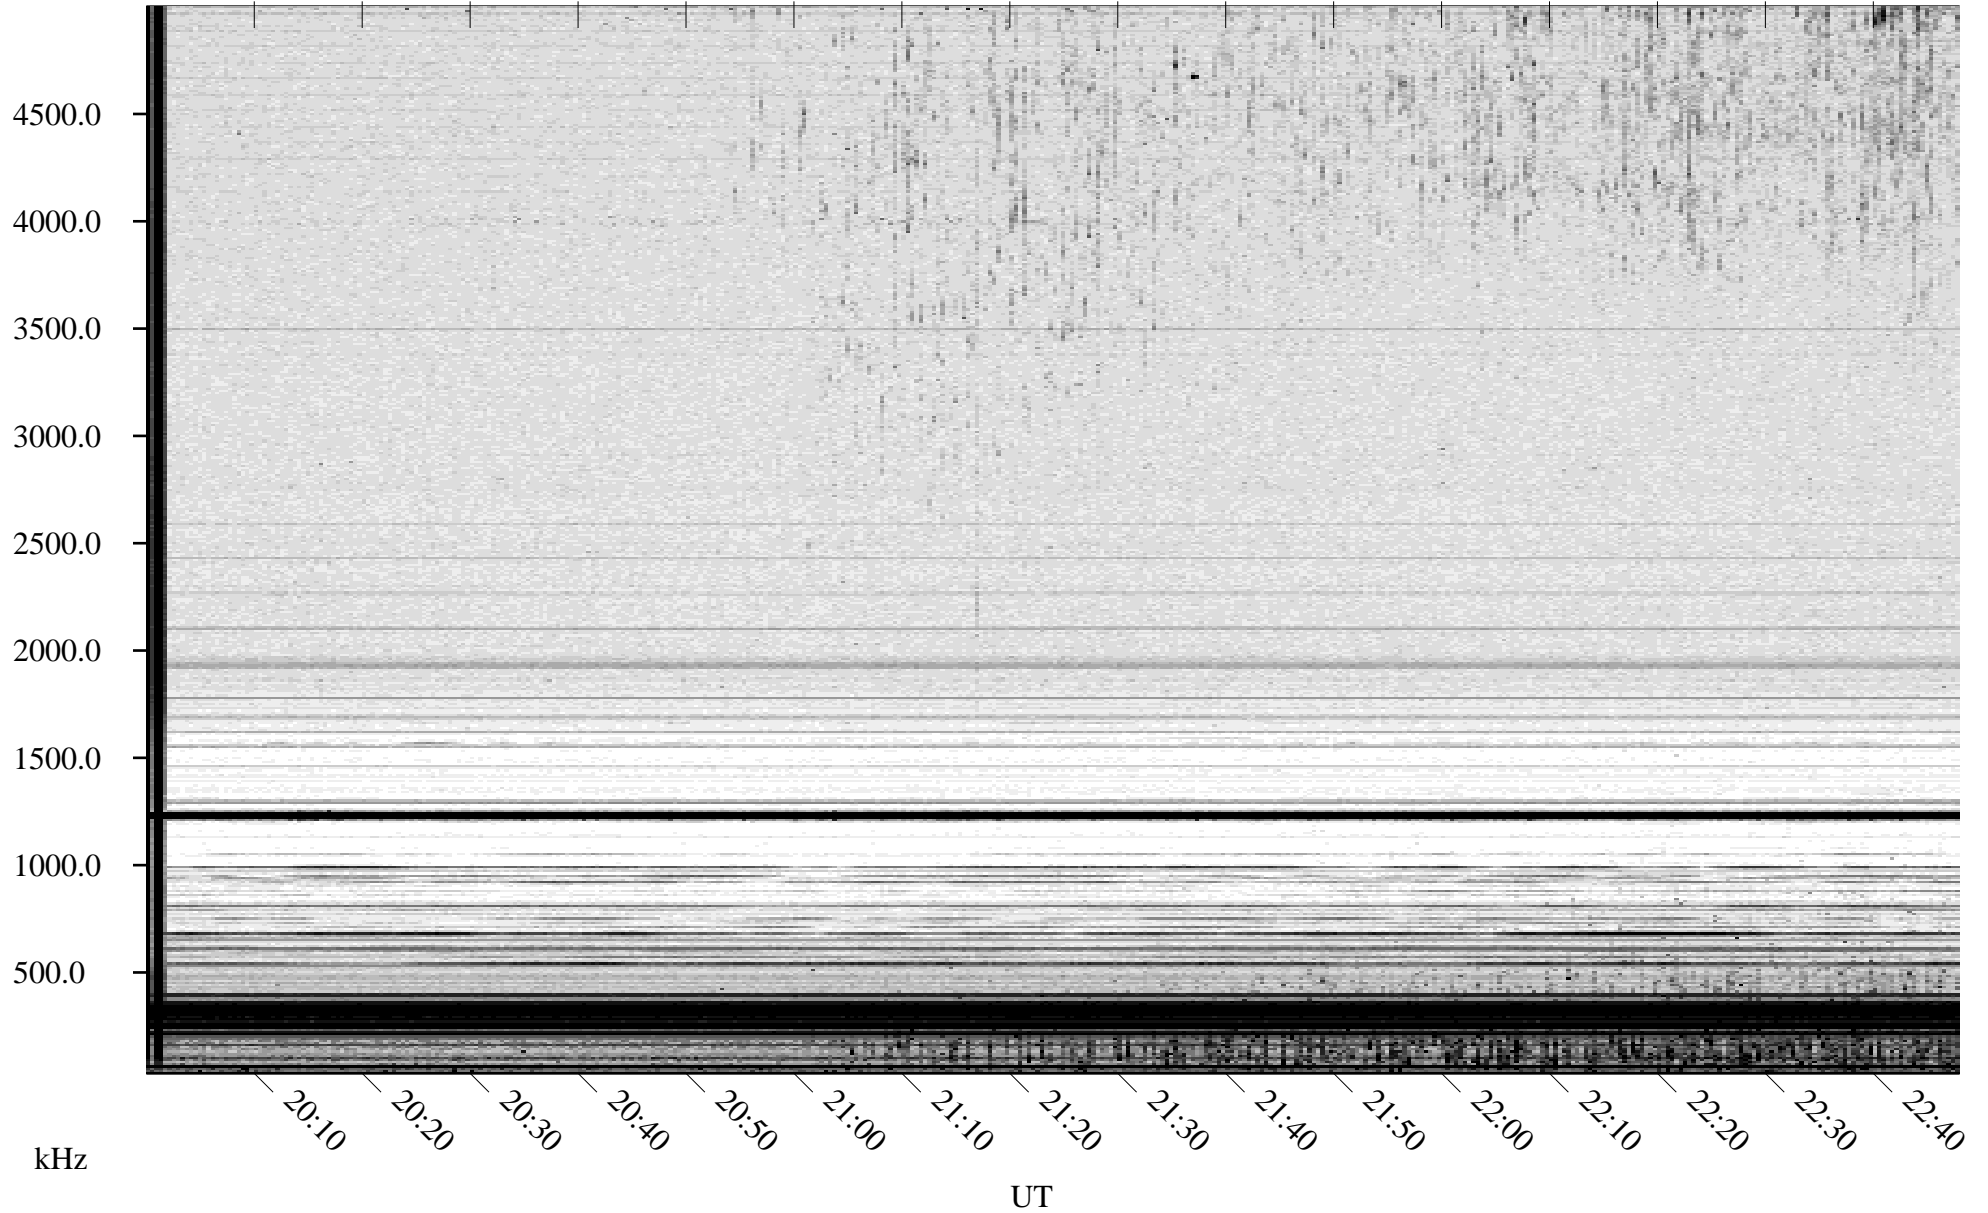

05/09/2007 Churchill, Manitoba

Linear Scale Black = 161 White = 15

CH07129L.R00m max_12

Page 1

05/09/2007 Churchill, Manitoba

Linear Scale Black = 161 White = 15

CH07129L.R00m max_12

Page 2

05/10/2007 Churchill, Manitoba

Linear Scale Black = 161 White = 15

CH07129L.R00m max_12

Page 3

05/10/2007 Churchill, Manitoba

Linear Scale Black = 161 White = 15

CH07129L.R00m max_12

Page 4

05/10/2007 Churchill, Manitoba

Linear Scale Black = 161 White = 15

CH07129L.R00m max_12

Page 5

05/10/2007 Churchill, Manitoba

Linear Scale Black = 161 White = 15

CH07129L.R00m max_12

Page 6

05/10/2007 Churchill, Manitoba

Linear Scale Black = 161 White = 15

CH07129L.R00m max_12

Page 7

05/10/2007 Churchill, Manitoba

Linear Scale Black = 161 White = 15

CH07129L.R00m max_12

Page 8