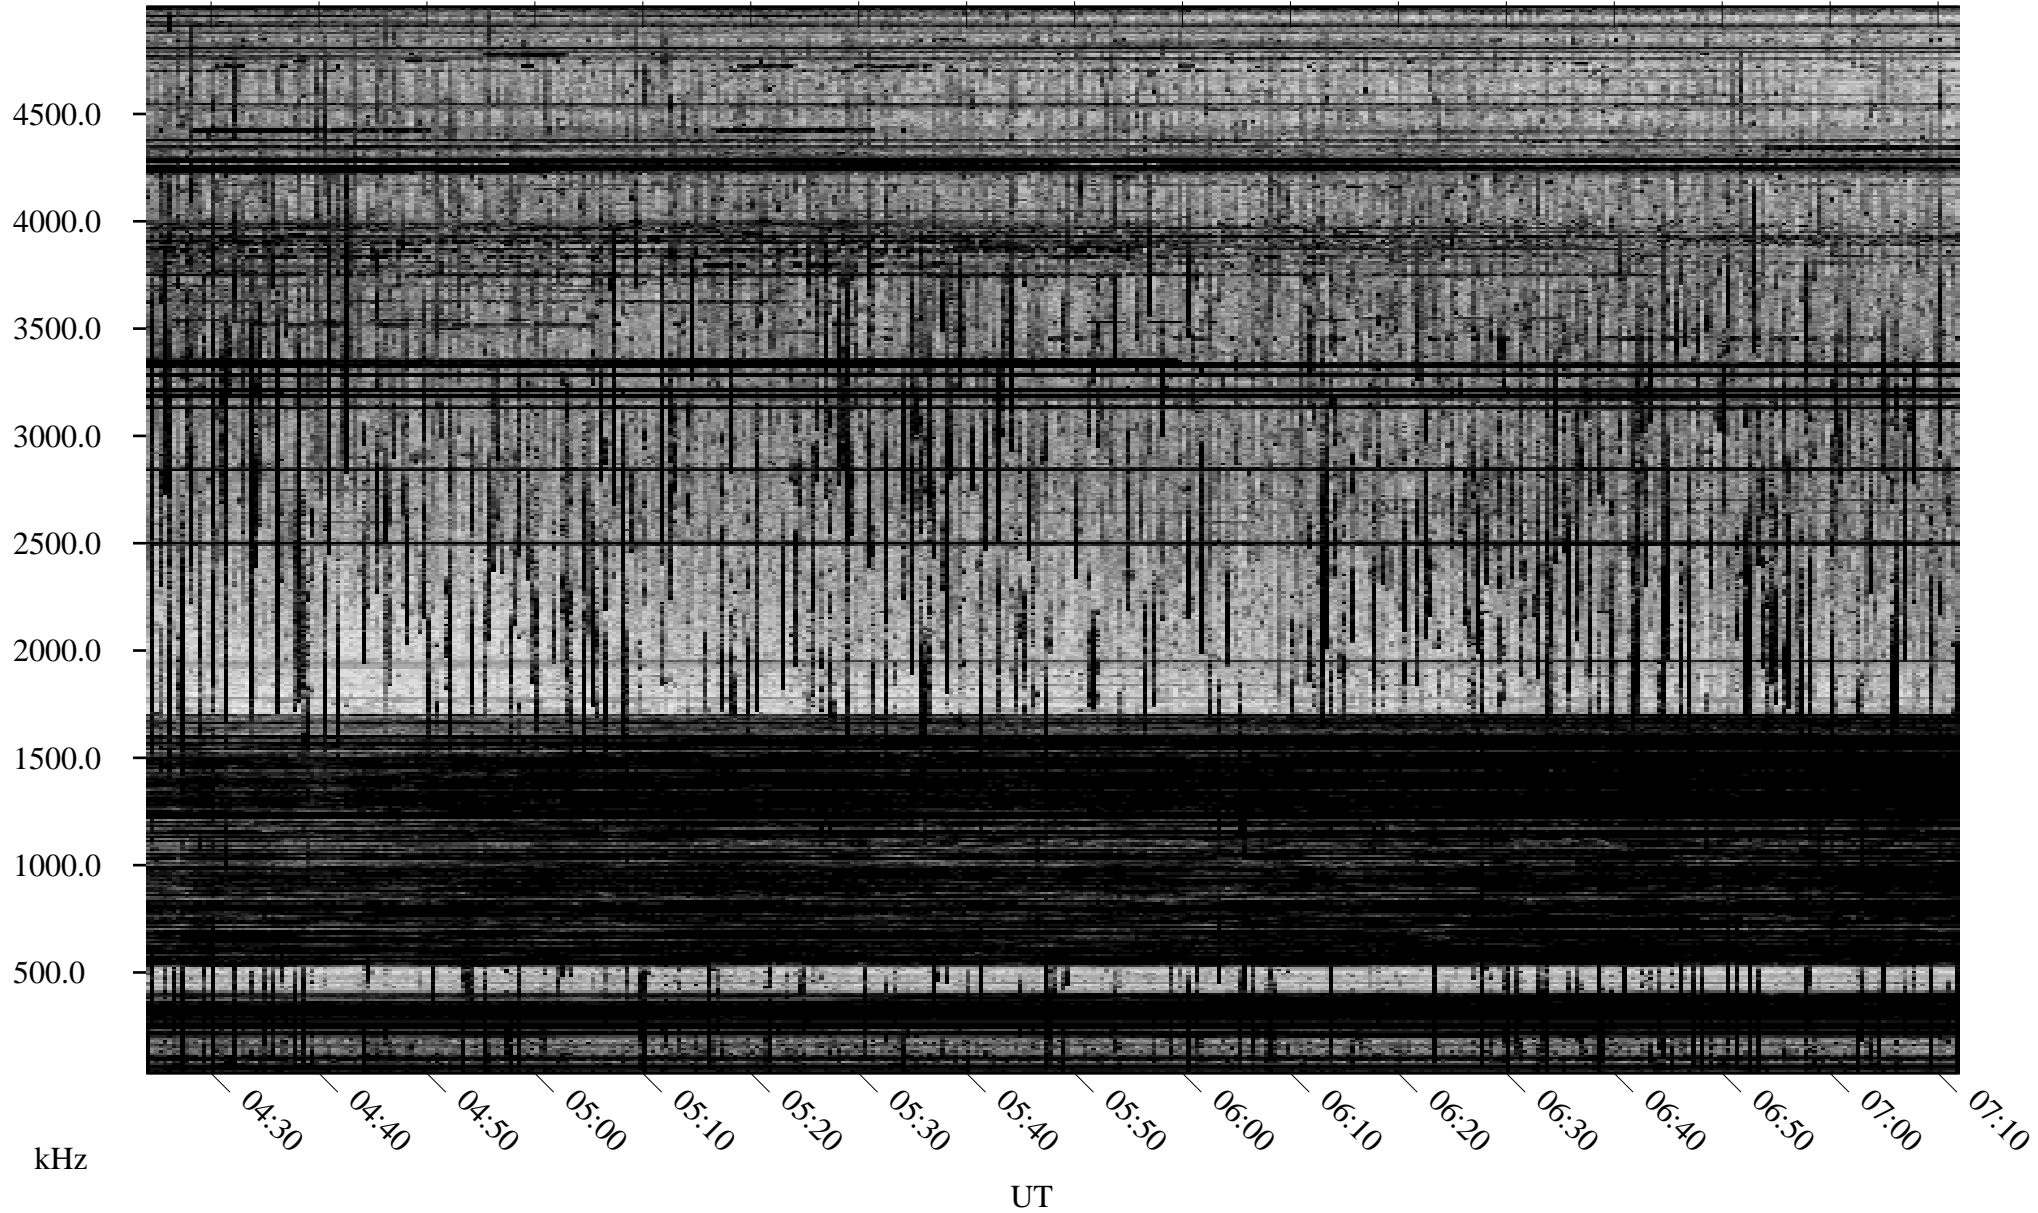

05/09/2007 Churchill, Manitoba

Linear Scale Black = 161 White = 15

CH07129L.R00m max_12

Page 1

05/09/2007 Churchill, Manitoba

Linear Scale Black = 161 White = 15

CH07129L.R00m max_12

Page 2

05/10/2007 Churchill, Manitoba

Linear Scale Black = 161 White = 15

CH07129L.R00m max_12

Page 3

05/10/2007 Churchill, Manitoba

Linear Scale Black = 161 White = 15

CH07129L.R00m max_12

Page 4

05/10/2007 Churchill, Manitoba

Linear Scale Black = 161 White = 15

CH07129L.R00m max_12

Page 5

05/10/2007 Churchill, Manitoba

Linear Scale Black = 161 White = 15

CH07129L.R00m max_12

Page 6

05/10/2007 Churchill, Manitoba

Linear Scale Black = 161 White = 15

CH07129L.R00m max_12

Page 7

05/10/2007 Churchill, Manitoba

Linear Scale Black = 161 White = 15

CH07129L.R00m max_12

Page 8