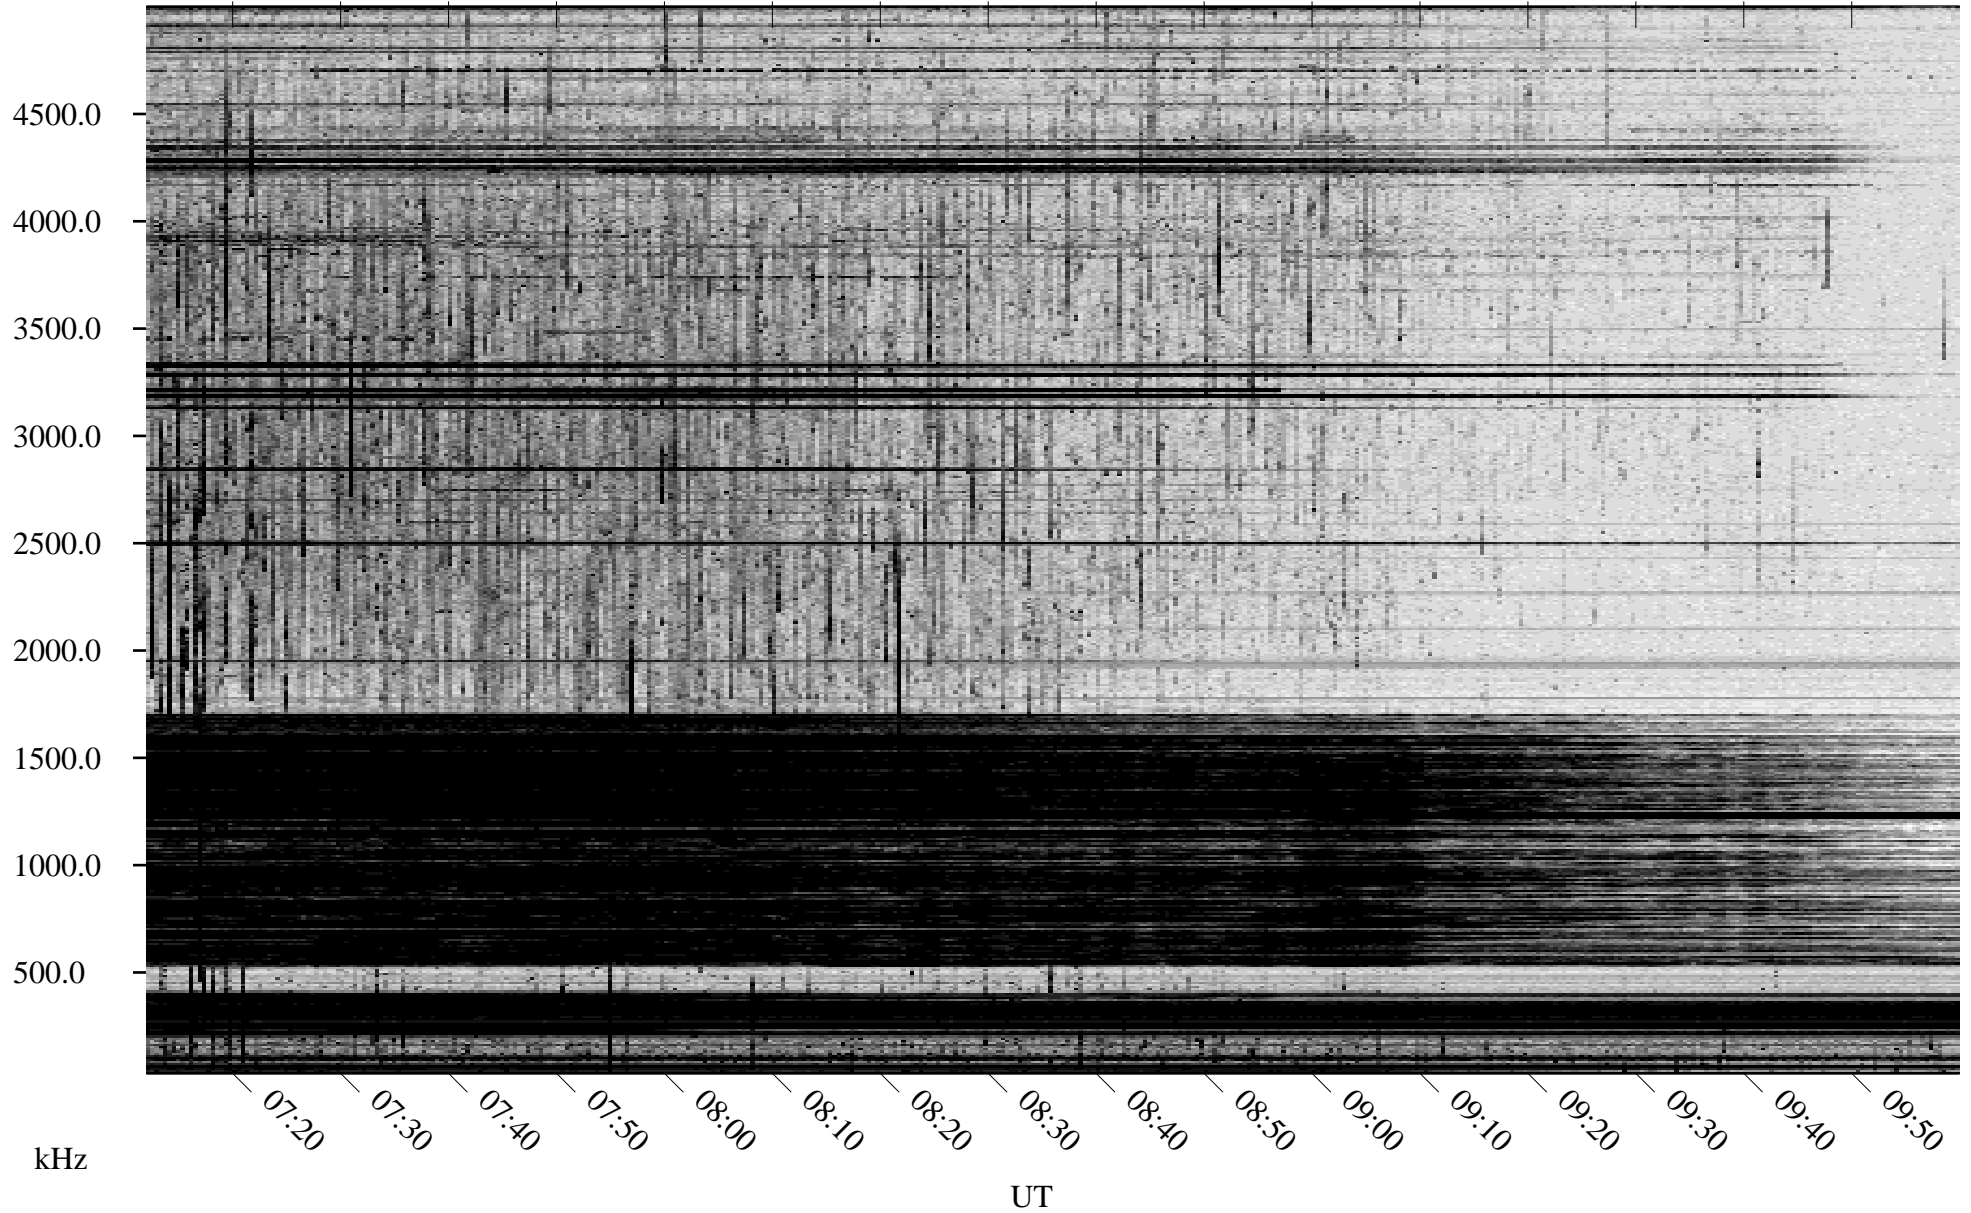

05/09/2007 Churchill, Manitoba

Linear Scale Black = 161 White = 15

CH07129L.R00m max_12

Page 1

05/09/2007 Churchill, Manitoba

Linear Scale Black = 161 White = 15

CH07129L.R00m max_12

Page 2

05/10/2007 Churchill, Manitoba

Linear Scale Black = 161 White = 15

CH07129L.R00m max_12

Page 3

05/10/2007 Churchill, Manitoba

Linear Scale Black = 161 White = 15

CH07129L.R00m max_12

Page 4

05/10/2007 Churchill, Manitoba

Linear Scale Black = 161 White = 15

CH07129L.R00m max_12

Page 5

05/10/2007 Churchill, Manitoba

Linear Scale Black = 161 White = 15

CH07129L.R00m max_12

Page 6

05/10/2007 Churchill, Manitoba

Linear Scale Black = 161 White = 15

CH07129L.R00m max_12

Page 7

05/10/2007 Churchill, Manitoba

Linear Scale Black = 161 White = 15

CH07129L.R00m max_12

Page 8