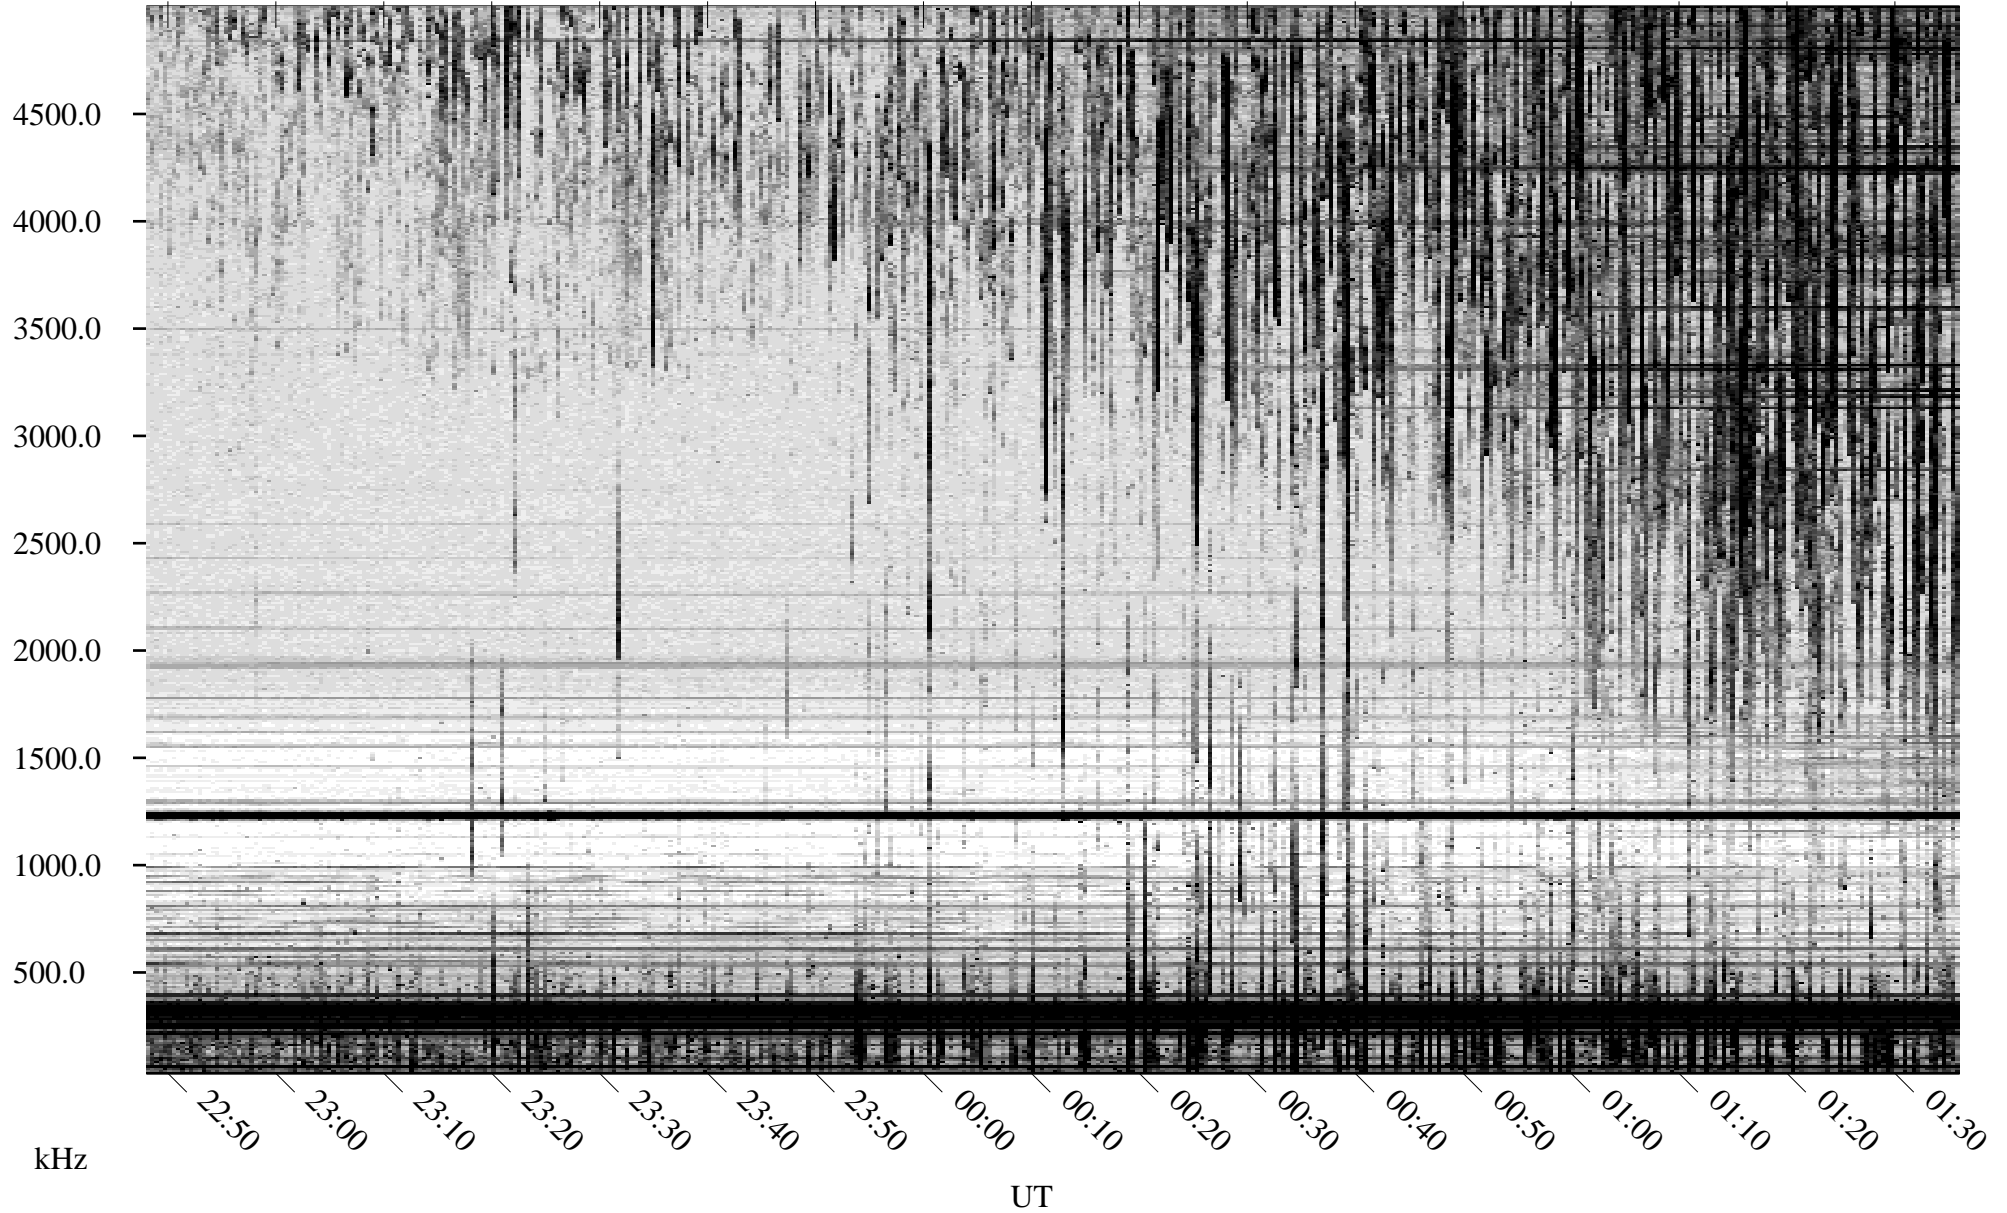

05/09/2007 Churchill, Manitoba

Linear Scale Black = 161 White = 15

CH07129L.R00m max_12

Page 1

05/09/2007 Churchill, Manitoba

Linear Scale Black = 161 White = 15

CH07129L.R00m max_12

Page 2

05/10/2007 Churchill, Manitoba

Linear Scale Black = 161 White = 15

CH07129L.R00m max_12

Page 3

05/10/2007 Churchill, Manitoba

Linear Scale Black = 161 White = 15

CH07129L.R00m max_12

Page 4

05/10/2007 Churchill, Manitoba

Linear Scale Black = 161 White = 15

CH07129L.R00m max_12

Page 5

05/10/2007 Churchill, Manitoba

Linear Scale Black = 161 White = 15

CH07129L.R00m max_12

Page 6

05/10/2007 Churchill, Manitoba

Linear Scale Black = 161 White = 15

CH07129L.R00m max_12

Page 7

05/10/2007 Churchill, Manitoba

Linear Scale Black = 161 White = 15

CH07129L.R00m max_12

Page 8