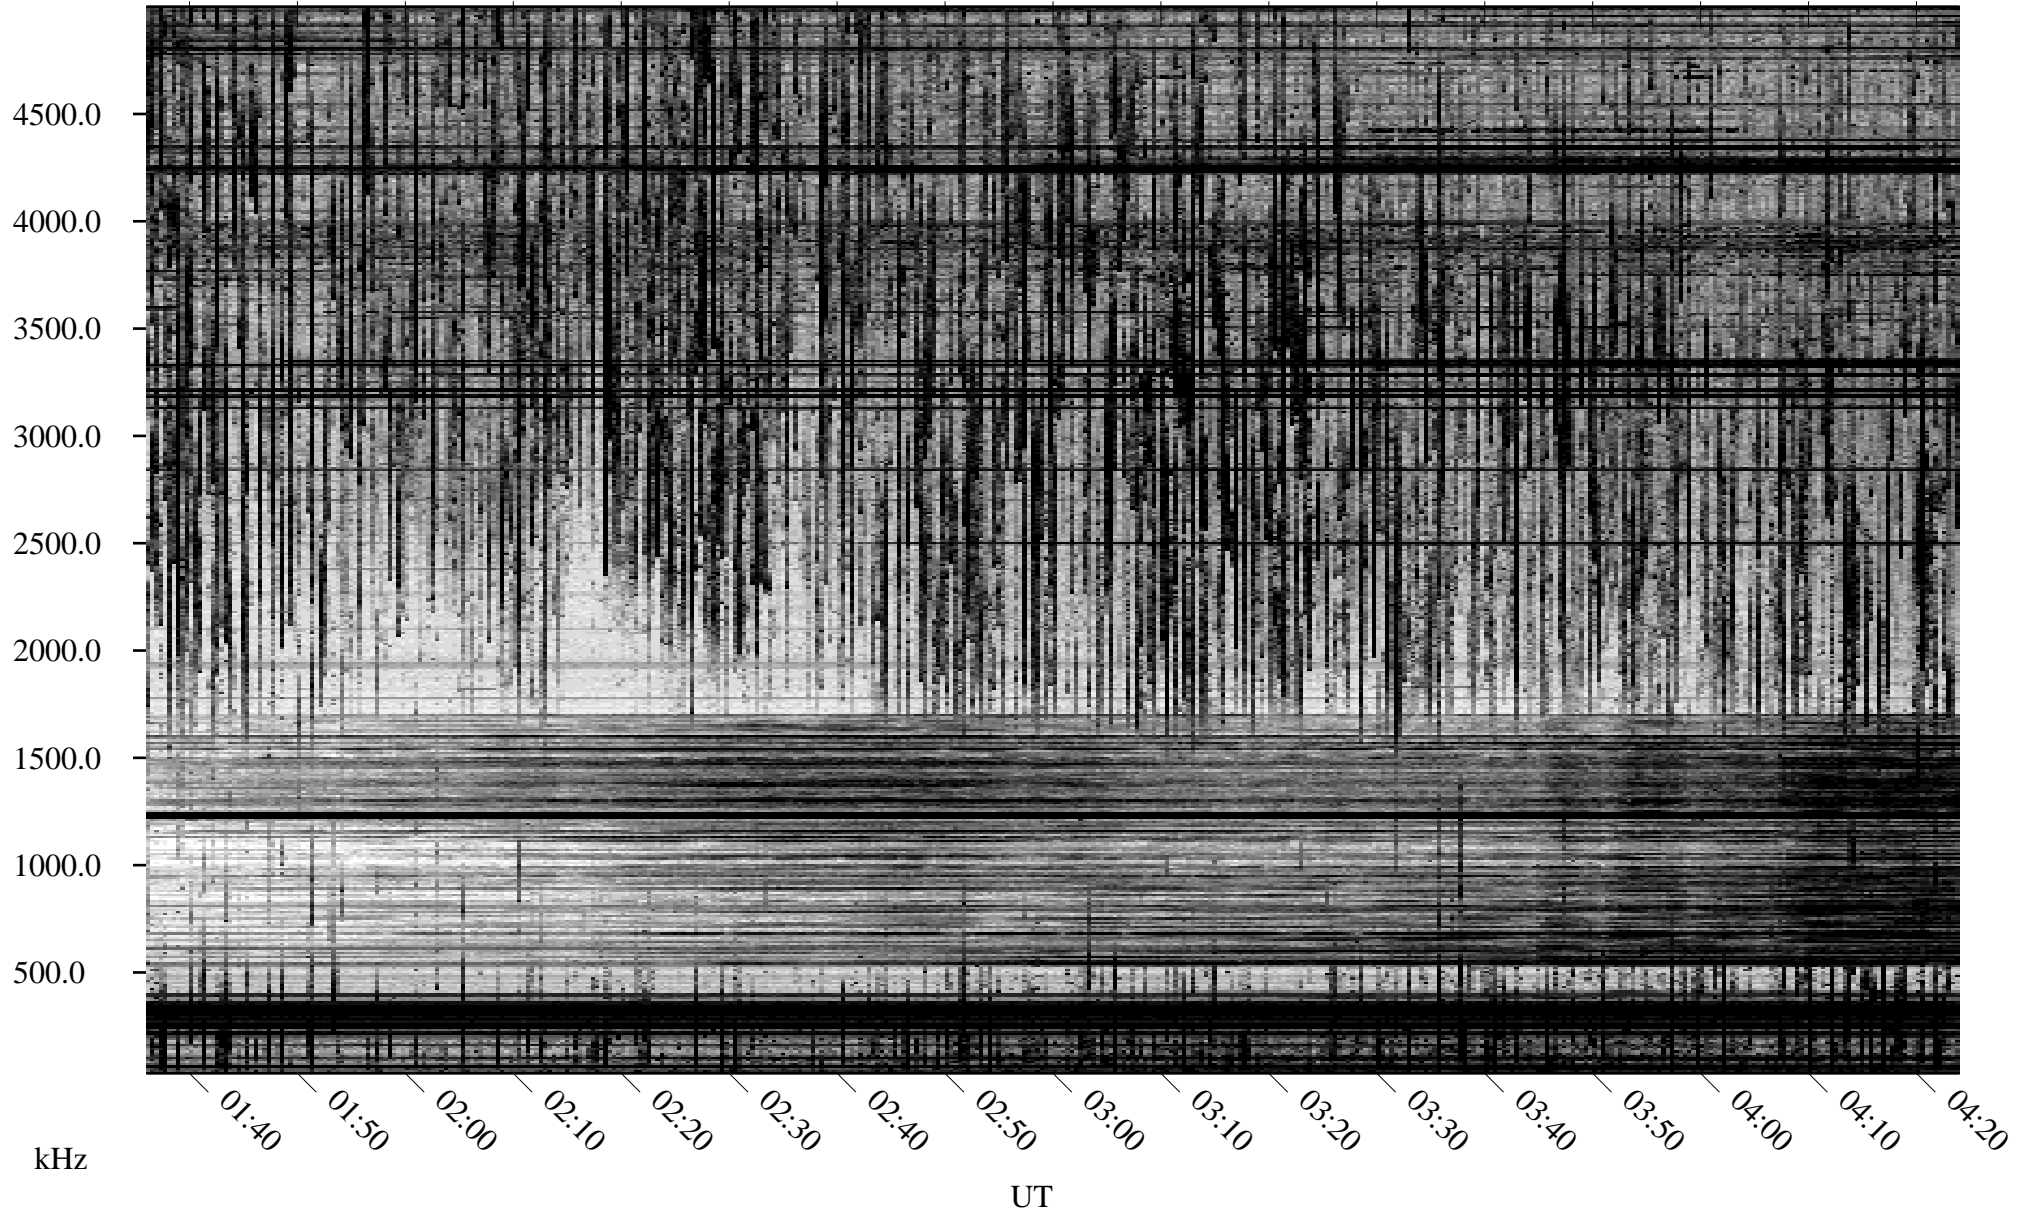

05/09/2007 Churchill, Manitoba

Linear Scale Black = 161 White = 15

CH07129L.R00m max_12

Page 1

05/09/2007 Churchill, Manitoba

Linear Scale Black = 161 White = 15

CH07129L.R00m max_12

Page 2

05/10/2007 Churchill, Manitoba

Linear Scale Black = 161 White = 15

CH07129L.R00m max_12

Page 3

05/10/2007 Churchill, Manitoba

Linear Scale Black = 161 White = 15

CH07129L.R00m max_12

Page 4

05/10/2007 Churchill, Manitoba

Linear Scale Black = 161 White = 15

CH07129L.R00m max_12

Page 5

05/10/2007 Churchill, Manitoba

Linear Scale Black = 161 White = 15

CH07129L.R00m max_12

Page 6

05/10/2007 Churchill, Manitoba

Linear Scale Black = 161 White = 15

CH07129L.R00m max_12

Page 7

05/10/2007 Churchill, Manitoba

Linear Scale Black = 161 White = 15

CH07129L.R00m max_12

Page 8