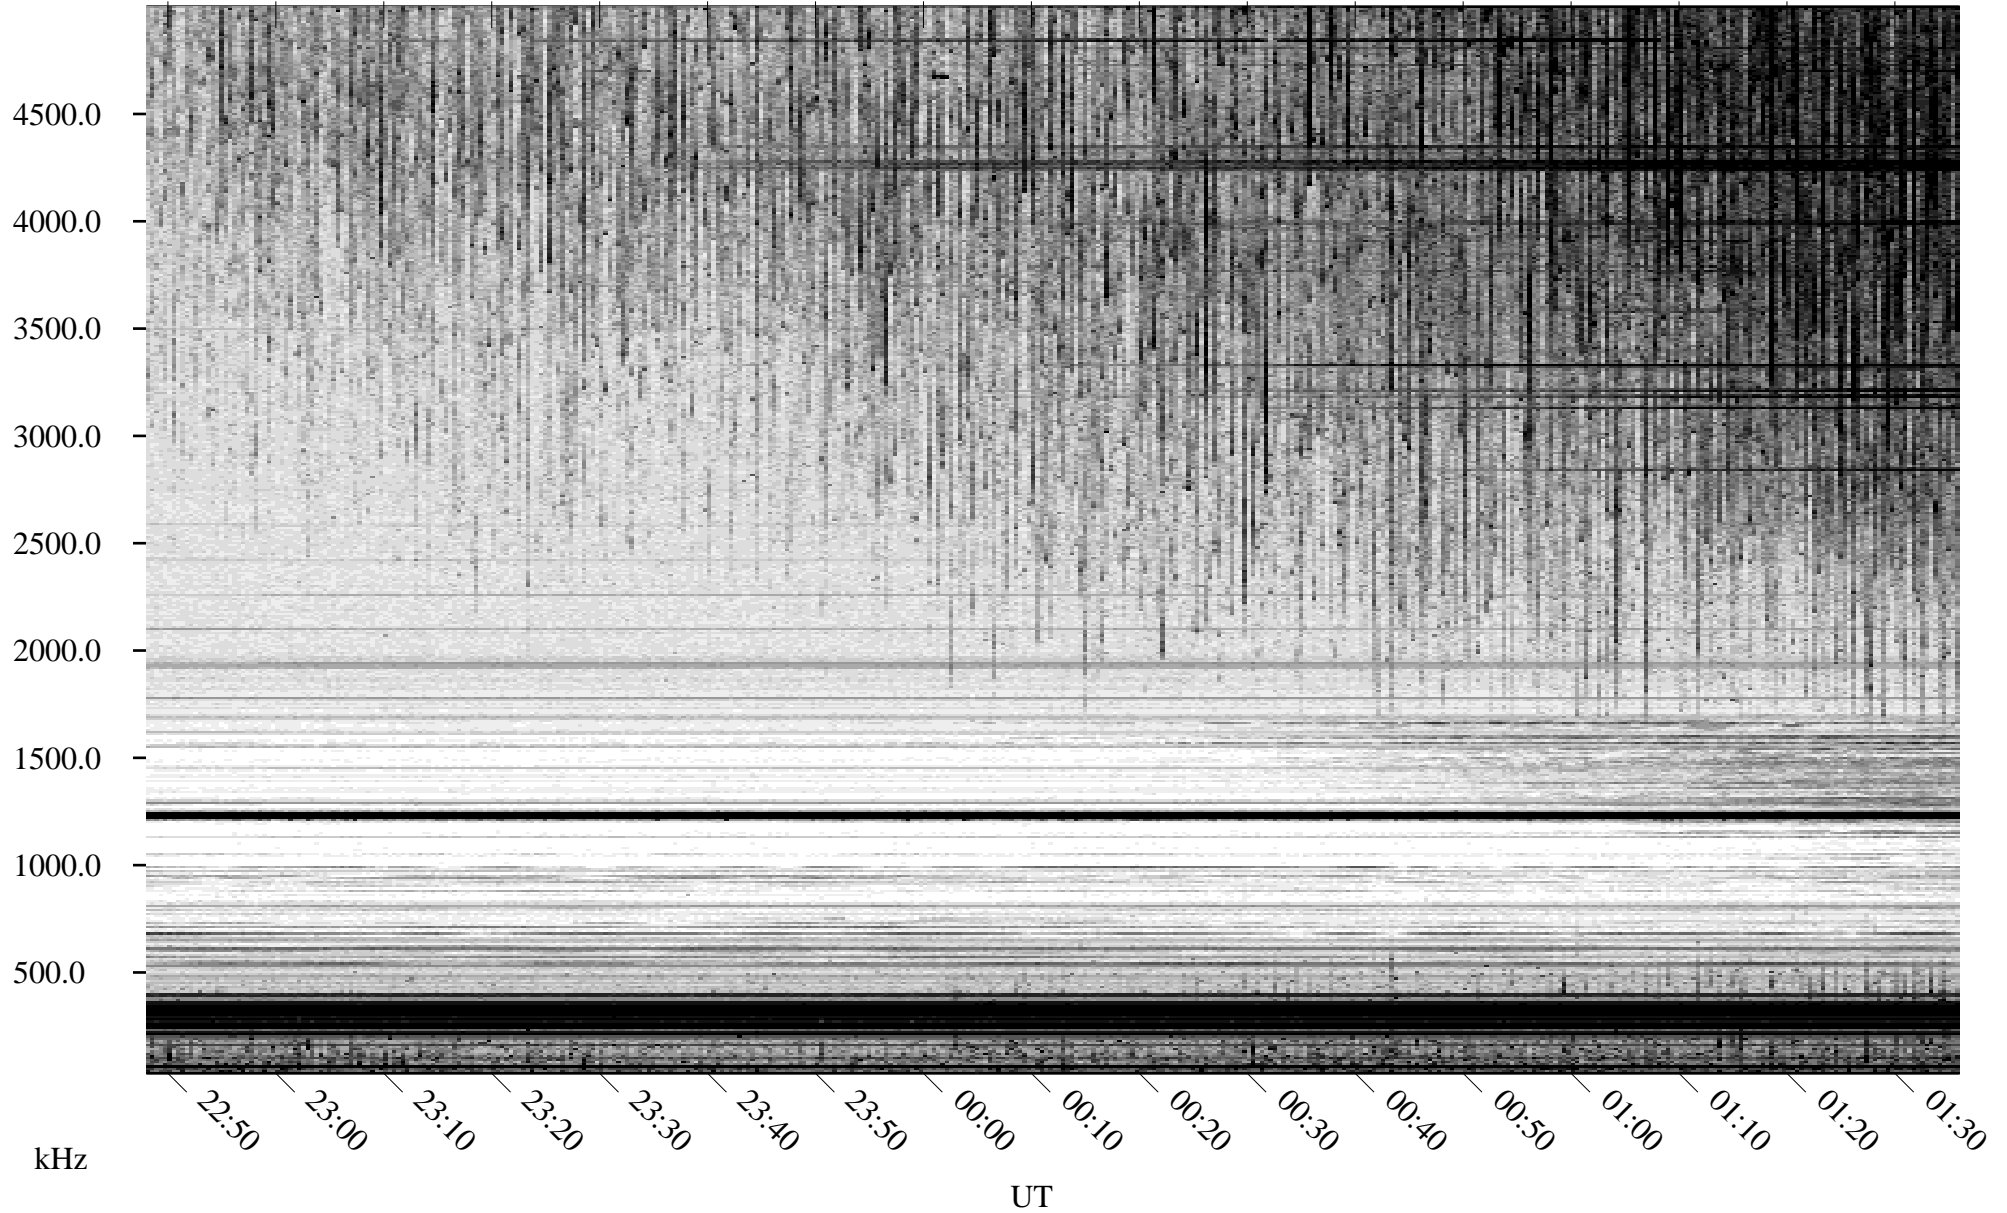

05/12/2007 Churchill, Manitoba

Linear Scale Black = 161 White = 15

CH07132L.R00m max_12

Page 1

05/12/2007 Churchill, Manitoba

Linear Scale Black = 161 White = 15

CH07132L.R00m max_12

Page 2

05/13/2007 Churchill, Manitoba

Linear Scale Black = 161 White = 15

CH07132L.R00m max_12

Page 3

05/13/2007 Churchill, Manitoba

Linear Scale Black = 161 White = 15

CH07132L.R00m max_12

Page 4

05/13/2007 Churchill, Manitoba

Linear Scale Black = 161 White = 15

CH07132L.R00m max_12

Page 5

05/13/2007 Churchill, Manitoba

Linear Scale Black = 161 White = 15

CH07132L.R00m max_12

Page 6

05/13/2007 Churchill, Manitoba

Linear Scale Black = 161 White = 15

CH07132L.R00m max_12

Page 7

05/13/2007 Churchill, Manitoba

Linear Scale Black = 161 White = 15

CH07132L.R00m max_12

Page 8