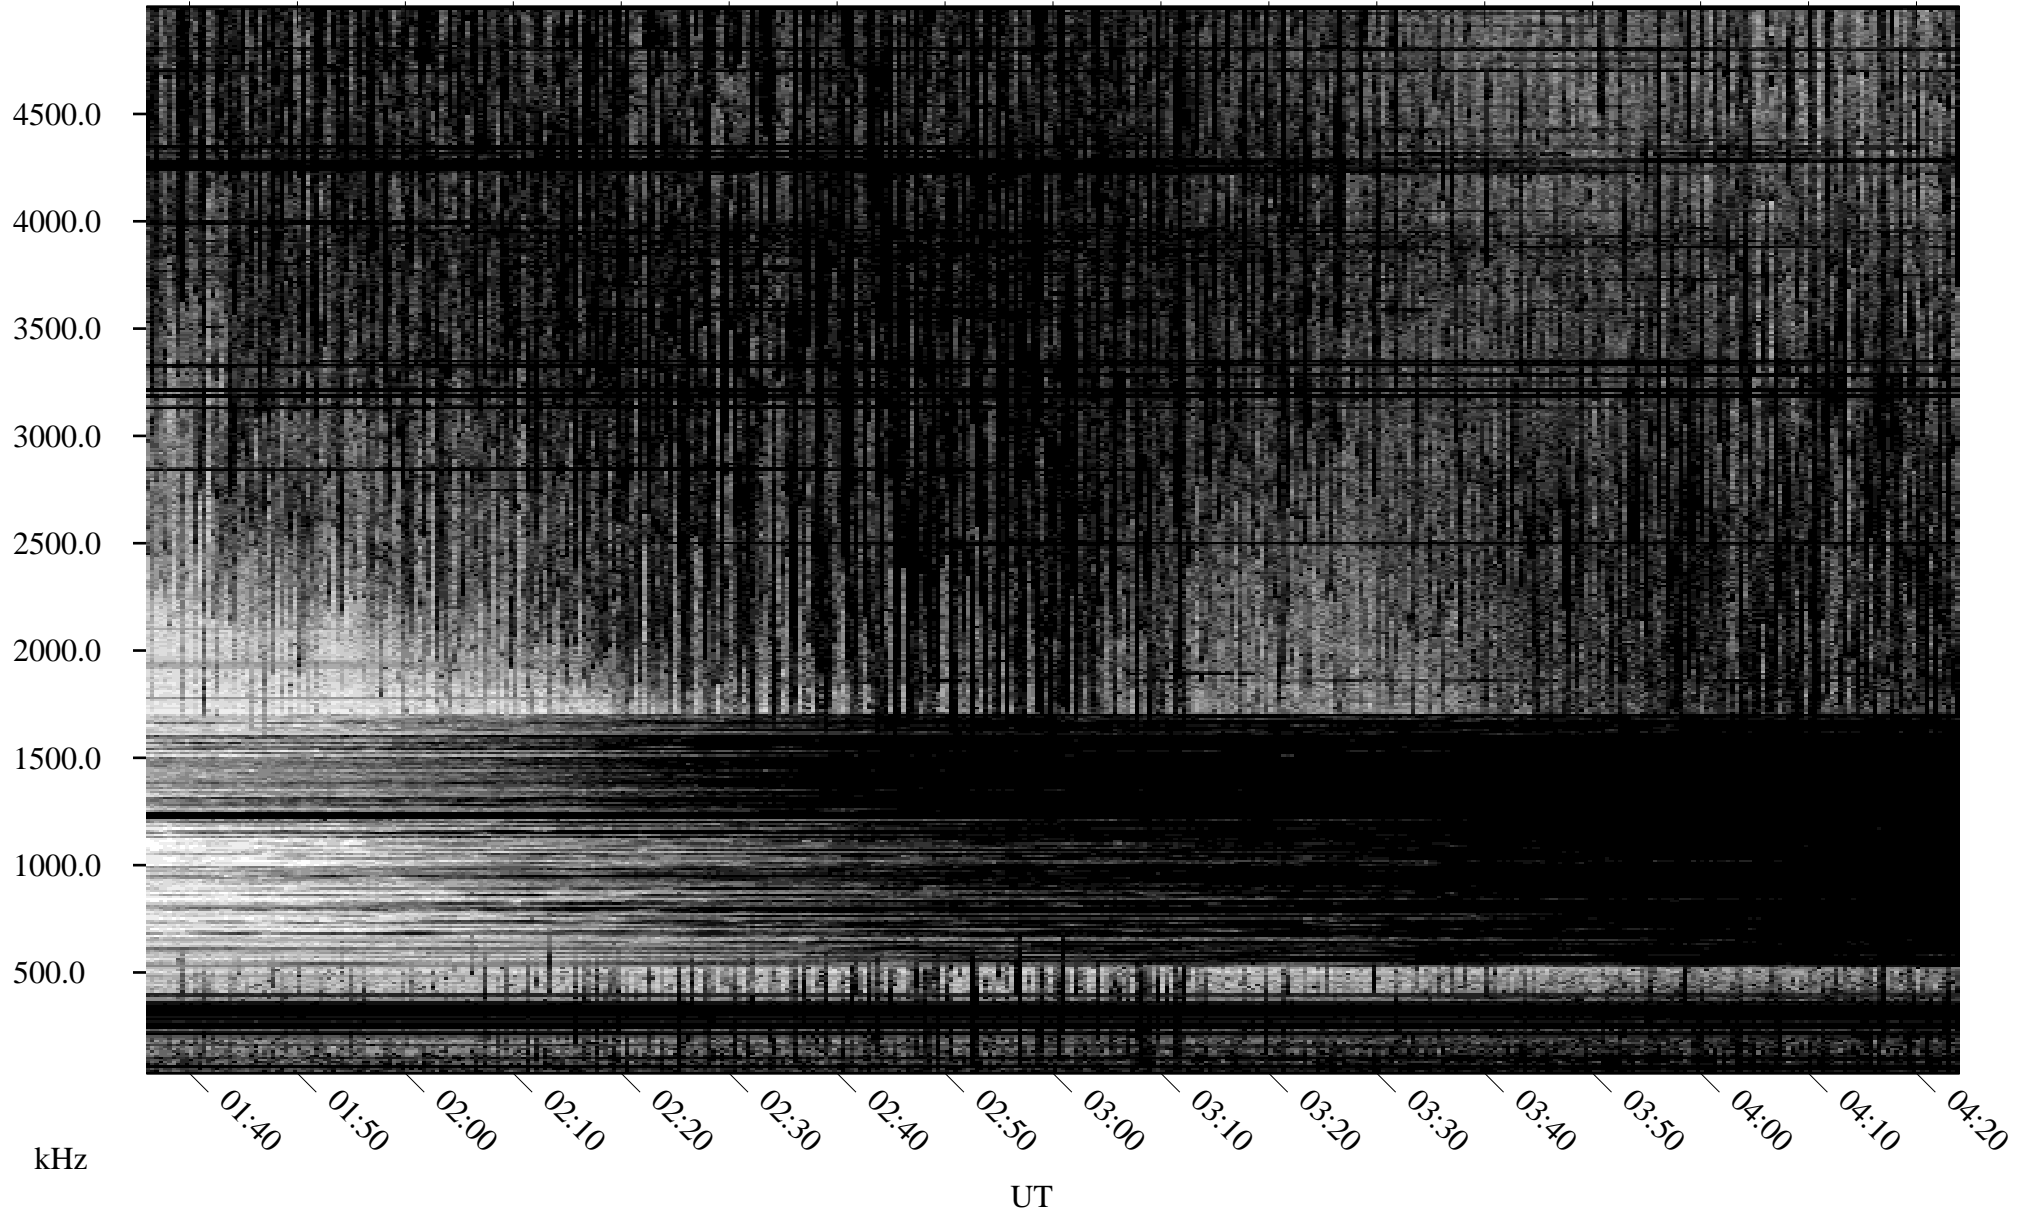

05/12/2007 Churchill, Manitoba

Linear Scale Black = 161 White = 15

CH07132L.R00m max_12

Page 1

05/12/2007 Churchill, Manitoba

Linear Scale Black = 161 White = 15

CH07132L.R00m max_12

Page 2

05/13/2007 Churchill, Manitoba

Linear Scale Black = 161 White = 15

CH07132L.R00m max_12

Page 3

05/13/2007 Churchill, Manitoba

Linear Scale Black = 161 White = 15

CH07132L.R00m max_12

Page 4

05/13/2007 Churchill, Manitoba

Linear Scale Black = 161 White = 15

CH07132L.R00m max_12

Page 5

05/13/2007 Churchill, Manitoba

Linear Scale Black = 161 White = 15

CH07132L.R00m max_12

Page 6

05/13/2007 Churchill, Manitoba

Linear Scale Black = 161 White = 15

CH07132L.R00m max_12

Page 7

05/13/2007 Churchill, Manitoba

Linear Scale Black = 161 White = 15

CH07132L.R00m max_12

Page 8