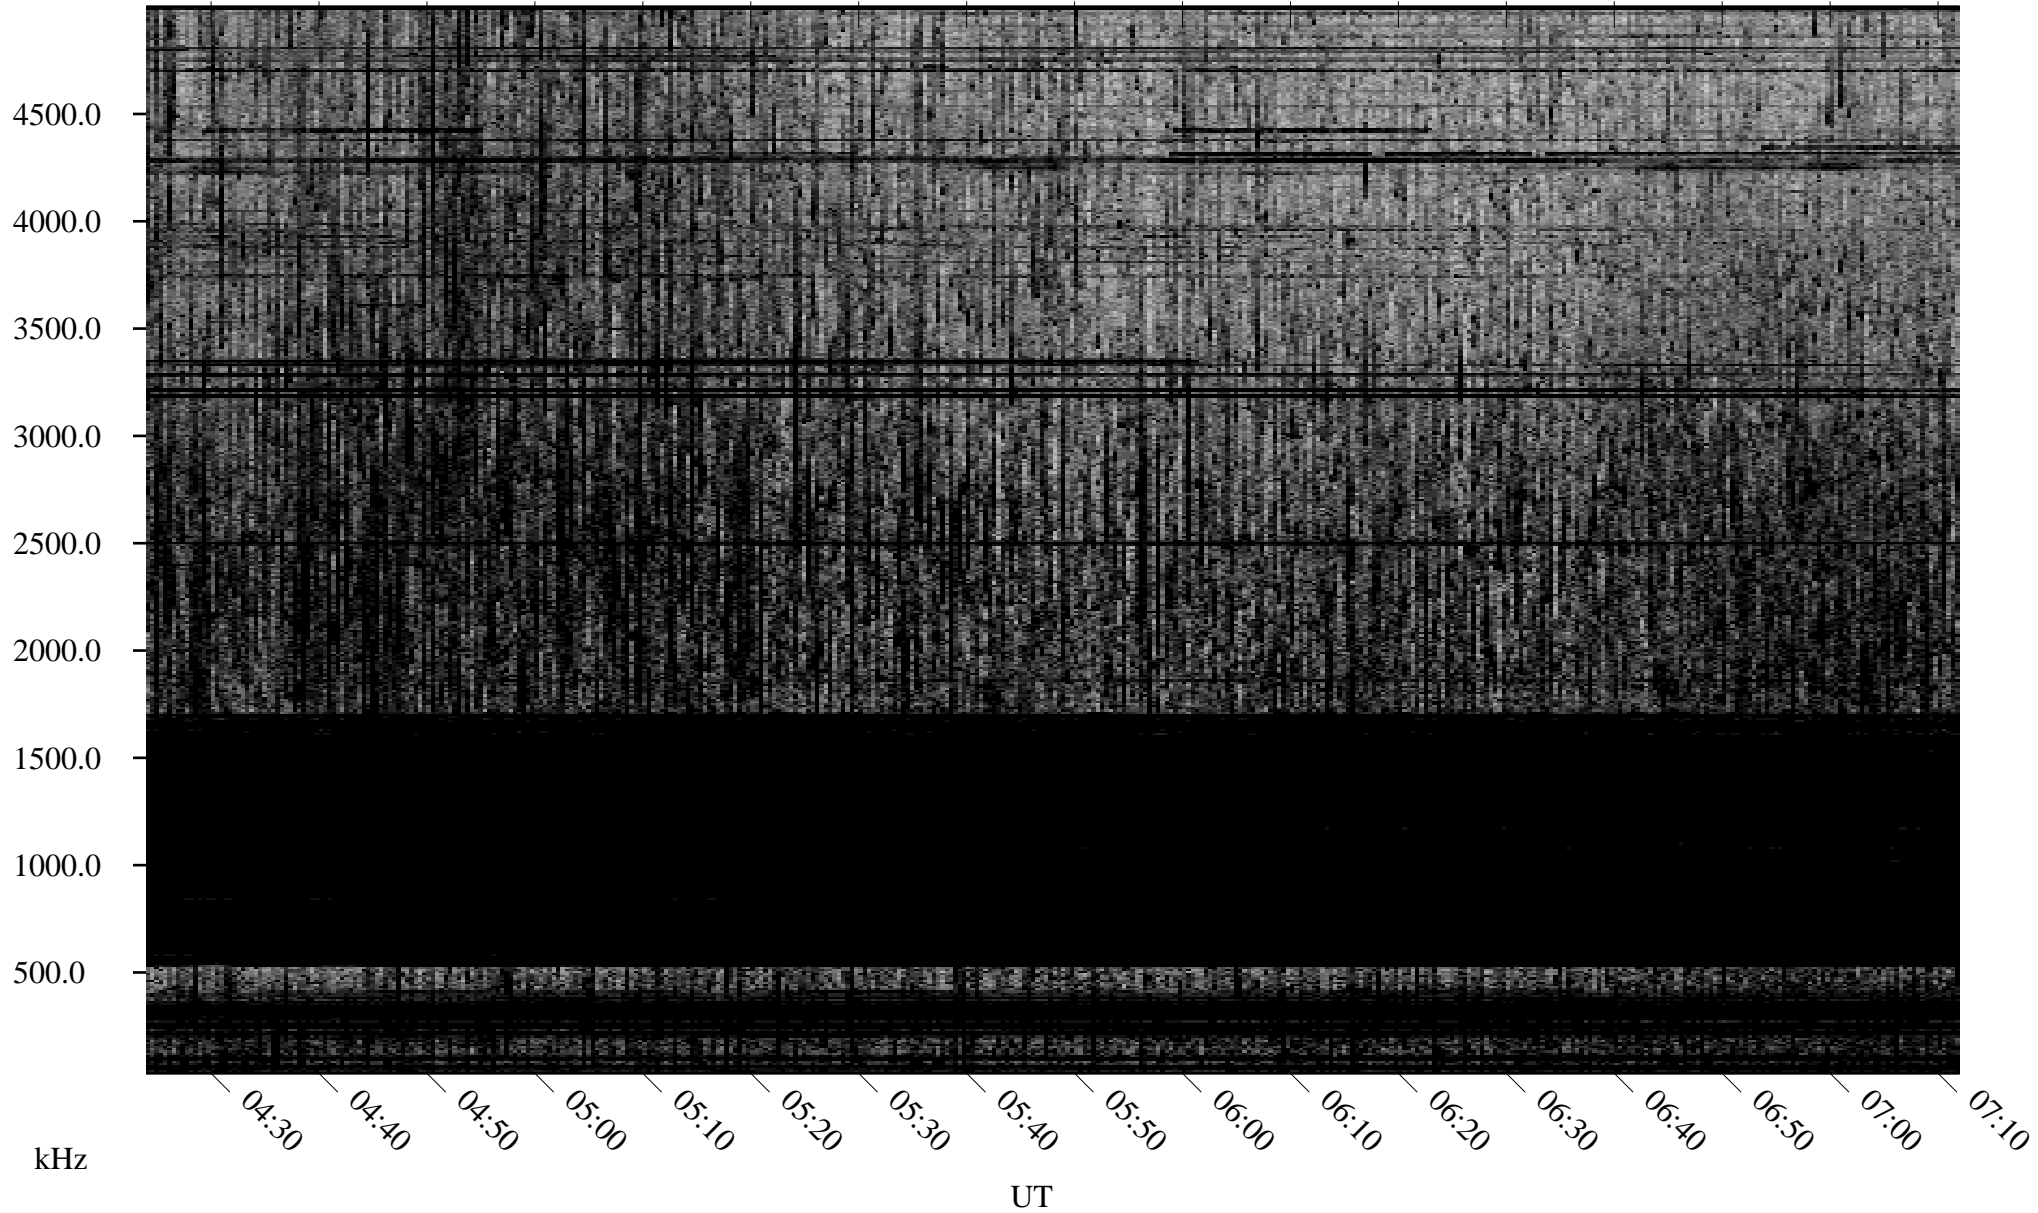

05/12/2007 Churchill, Manitoba

Linear Scale Black = 161 White = 15

CH07132L.R00m max_12

Page 1

05/12/2007 Churchill, Manitoba

Linear Scale Black = 161 White = 15

CH07132L.R00m max_12

Page 2

05/13/2007 Churchill, Manitoba

Linear Scale Black = 161 White = 15

CH07132L.R00m max_12

Page 3

05/13/2007 Churchill, Manitoba

Linear Scale Black = 161 White = 15

CH07132L.R00m max_12

Page 4

05/13/2007 Churchill, Manitoba

Linear Scale Black = 161 White = 15

CH07132L.R00m max_12

Page 5

05/13/2007 Churchill, Manitoba

Linear Scale Black = 161 White = 15

CH07132L.R00m max_12

Page 6

05/13/2007 Churchill, Manitoba

Linear Scale Black = 161 White = 15

CH07132L.R00m max_12

Page 7

05/13/2007 Churchill, Manitoba

Linear Scale Black = 161 White = 15

CH07132L.R00m max_12

Page 8