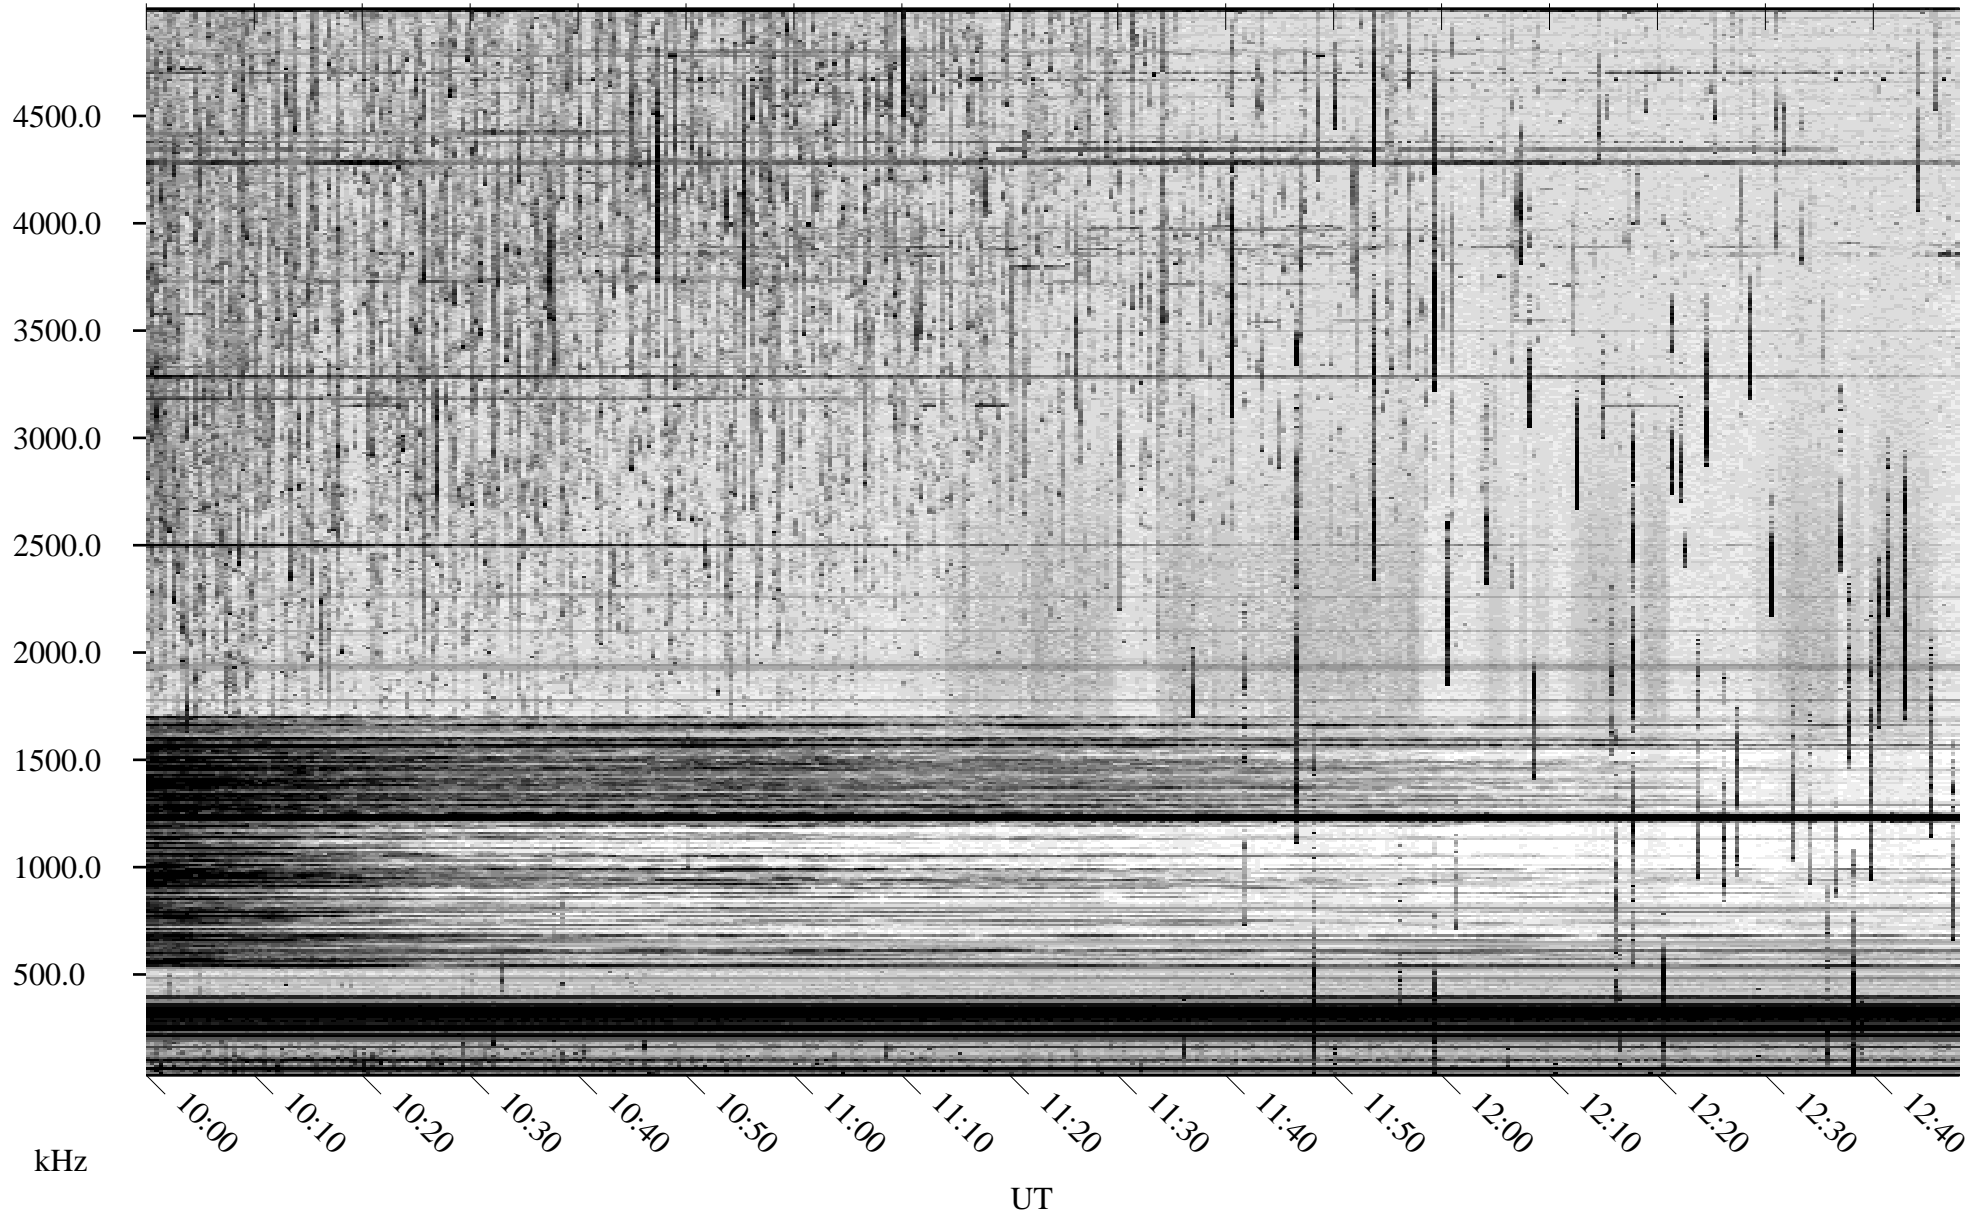

05/12/2007 Churchill, Manitoba

Linear Scale Black = 161 White = 15

CH07132L.R00m max_12

Page 1

05/12/2007 Churchill, Manitoba

Linear Scale Black = 161 White = 15

CH07132L.R00m max_12

Page 2

05/13/2007 Churchill, Manitoba

Linear Scale Black = 161 White = 15

CH07132L.R00m max_12

Page 3

05/13/2007 Churchill, Manitoba

Linear Scale Black = 161 White = 15

CH07132L.R00m max_12

Page 4

05/13/2007 Churchill, Manitoba

Linear Scale Black = 161 White = 15

CH07132L.R00m max_12

Page 5

05/13/2007 Churchill, Manitoba

Linear Scale Black = 161 White = 15

CH07132L.R00m max_12

Page 6

05/13/2007 Churchill, Manitoba

Linear Scale Black = 161 White = 15

CH07132L.R00m max_12

Page 7

05/13/2007 Churchill, Manitoba

Linear Scale Black = 161 White = 15

CH07132L.R00m max_12

Page 8