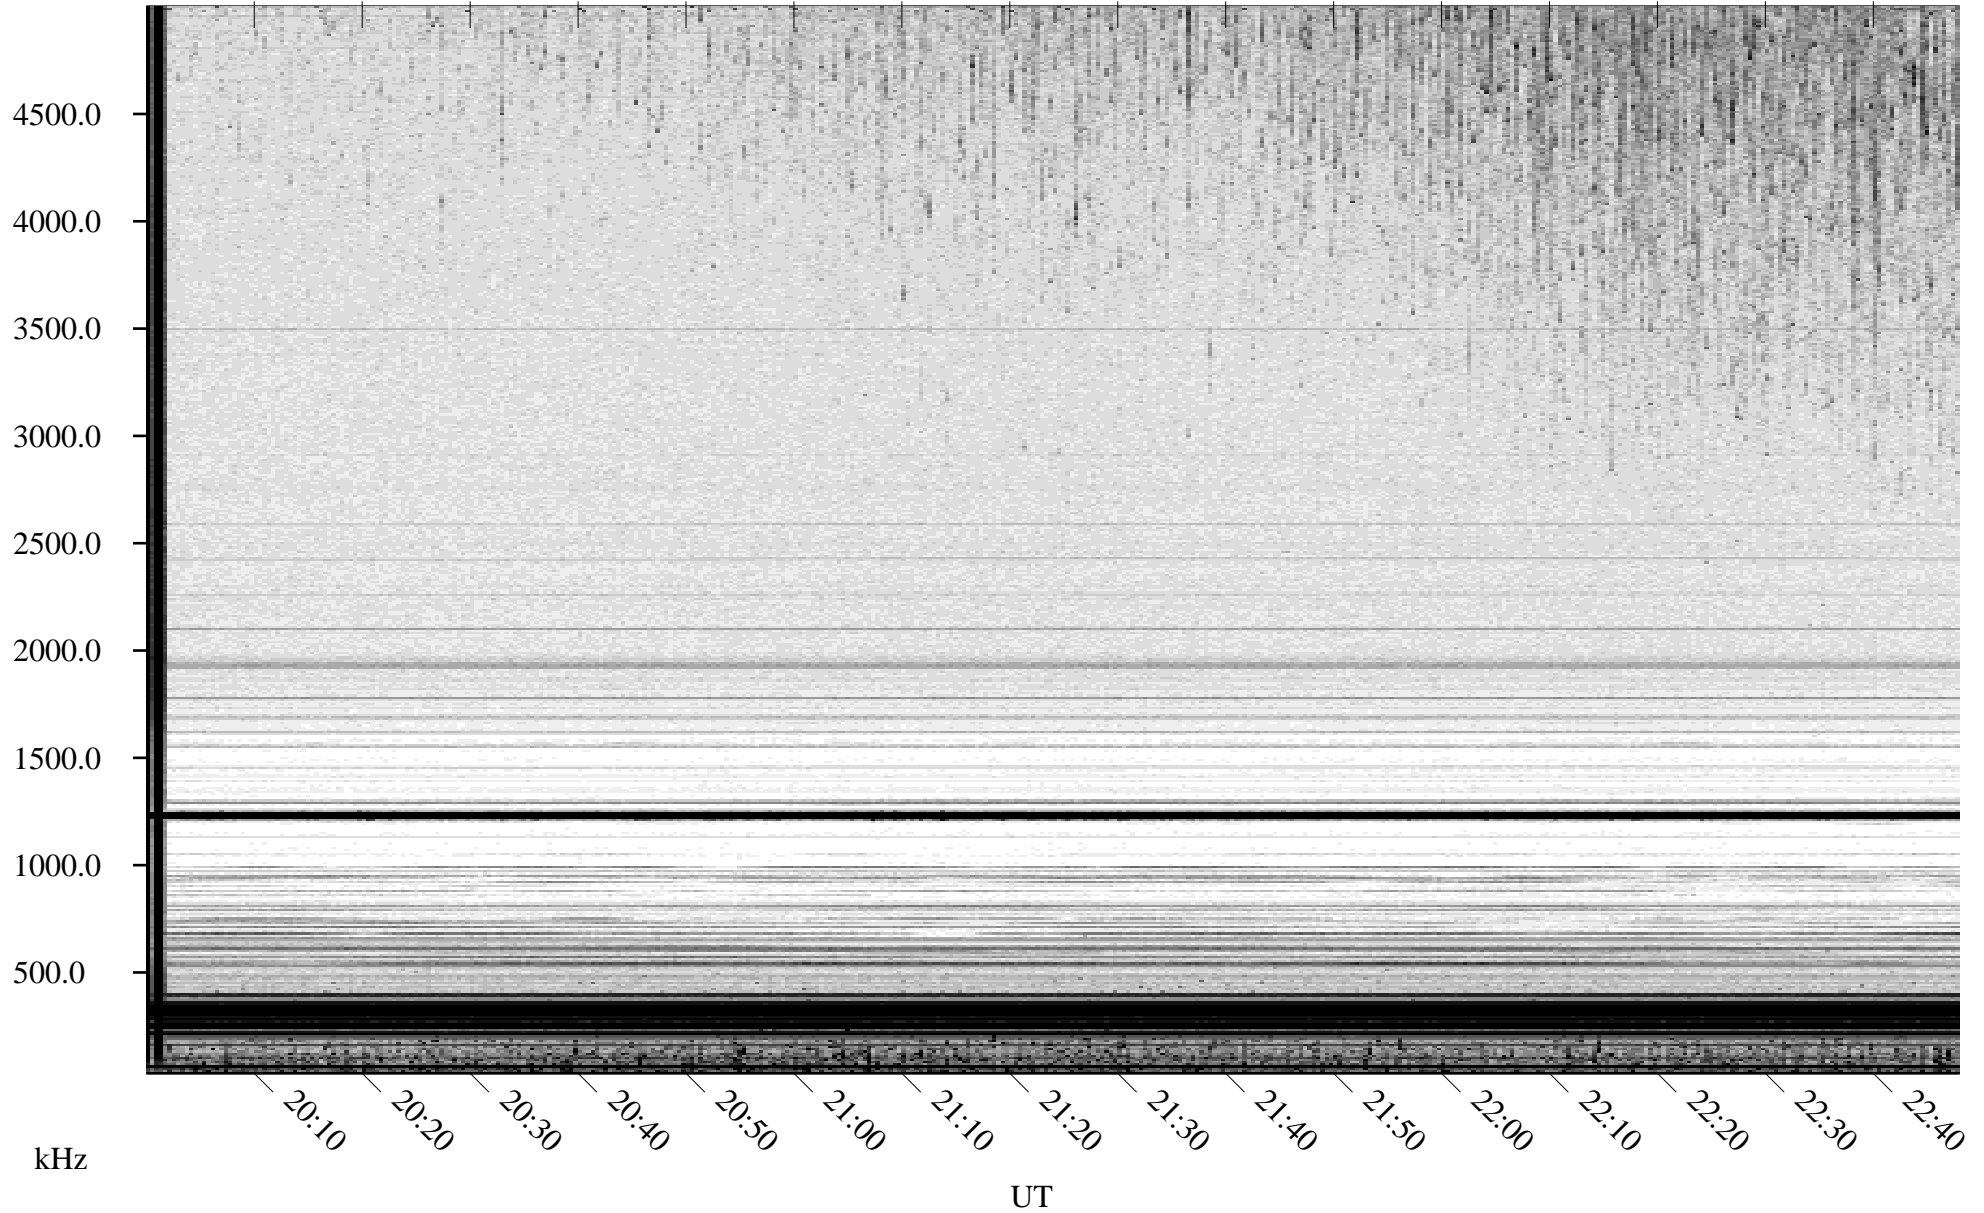

05/12/2007 Churchill, Manitoba

Linear Scale Black = 161 White = 15

CH07132L.R00m max_12

Page 1

05/12/2007 Churchill, Manitoba

Linear Scale Black = 161 White = 15

CH07132L.R00m max_12

Page 2

05/13/2007 Churchill, Manitoba

Linear Scale Black = 161 White = 15

CH07132L.R00m max_12

Page 3

05/13/2007 Churchill, Manitoba

Linear Scale Black = 161 White = 15

CH07132L.R00m max_12

Page 4

05/13/2007 Churchill, Manitoba

Linear Scale Black = 161 White = 15

CH07132L.R00m max_12

Page 5

05/13/2007 Churchill, Manitoba

Linear Scale Black = 161 White = 15

CH07132L.R00m max_12

Page 6

05/13/2007 Churchill, Manitoba

Linear Scale Black = 161 White = 15

CH07132L.R00m max_12

Page 7

05/13/2007 Churchill, Manitoba

Linear Scale Black = 161 White = 15

CH07132L.R00m max_12

Page 8