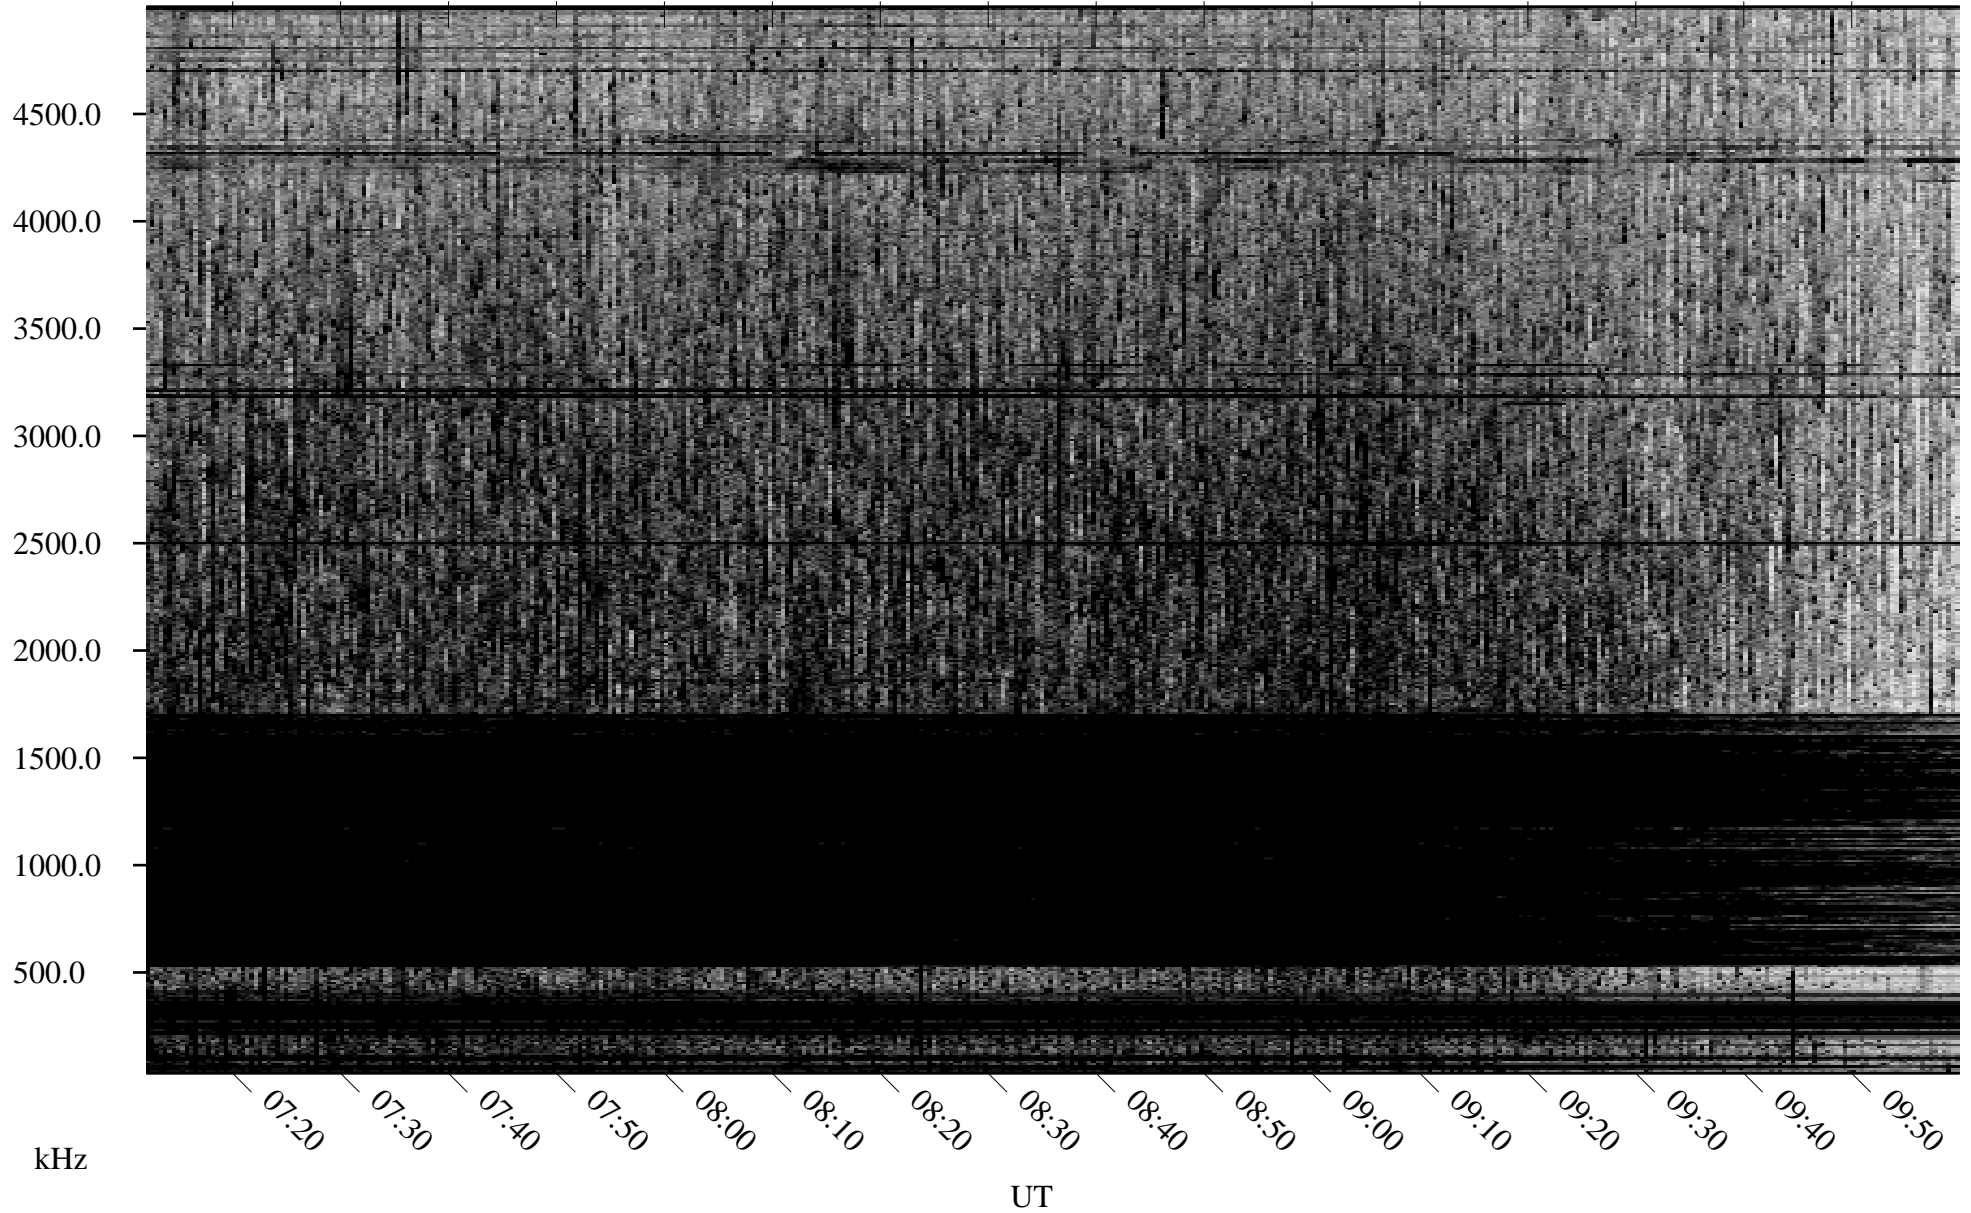

05/12/2007 Churchill, Manitoba

Linear Scale Black = 161 White = 15

CH07132L.R00m max_12

Page 1

05/12/2007 Churchill, Manitoba

Linear Scale Black = 161 White = 15

CH07132L.R00m max_12

Page 2

05/13/2007 Churchill, Manitoba

Linear Scale Black = 161 White = 15

CH07132L.R00m max_12

Page 3

05/13/2007 Churchill, Manitoba

Linear Scale Black = 161 White = 15

CH07132L.R00m max_12

Page 4

05/13/2007 Churchill, Manitoba

Linear Scale Black = 161 White = 15

CH07132L.R00m max_12

Page 5

05/13/2007 Churchill, Manitoba

Linear Scale Black = 161 White = 15

CH07132L.R00m max_12

Page 6

05/13/2007 Churchill, Manitoba

Linear Scale Black = 161 White = 15

CH07132L.R00m max_12

Page 7

05/13/2007 Churchill, Manitoba

Linear Scale Black = 161 White = 15

CH07132L.R00m max_12

Page 8