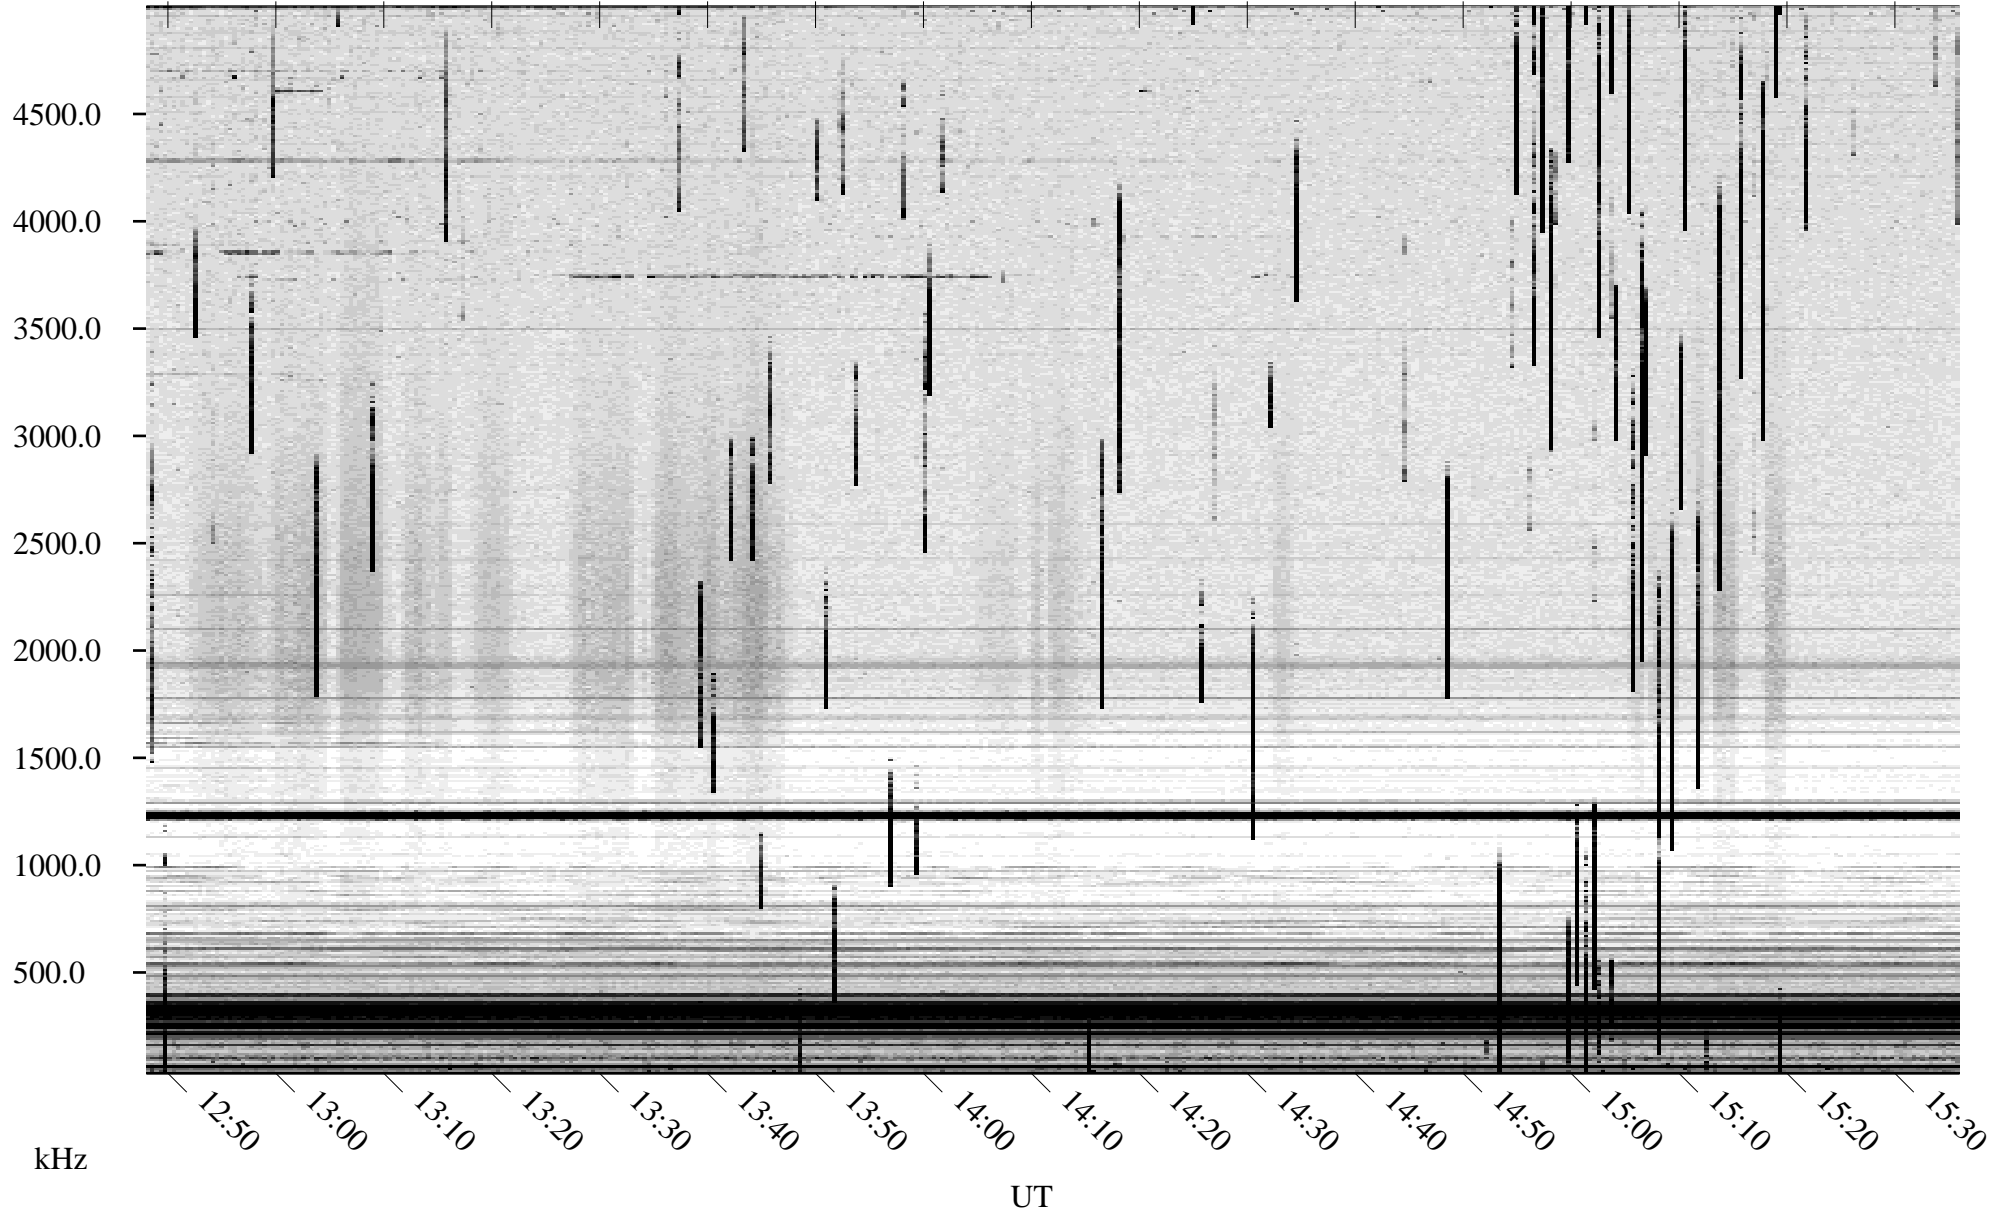

05/12/2007 Churchill, Manitoba

Linear Scale Black = 161 White = 15

CH07132L.R00m max_12

Page 1

05/12/2007 Churchill, Manitoba

Linear Scale Black = 161 White = 15

CH07132L.R00m max_12

Page 2

05/13/2007 Churchill, Manitoba

Linear Scale Black = 161 White = 15

CH07132L.R00m max_12

Page 3

05/13/2007 Churchill, Manitoba

Linear Scale Black = 161 White = 15

CH07132L.R00m max_12

Page 4

05/13/2007 Churchill, Manitoba

Linear Scale Black = 161 White = 15

CH07132L.R00m max_12

Page 5

05/13/2007 Churchill, Manitoba

Linear Scale Black = 161 White = 15

CH07132L.R00m max_12

Page 6

05/13/2007 Churchill, Manitoba

Linear Scale Black = 161 White = 15

CH07132L.R00m max_12

Page 7

05/13/2007 Churchill, Manitoba

Linear Scale Black = 161 White = 15

CH07132L.R00m max_12

Page 8