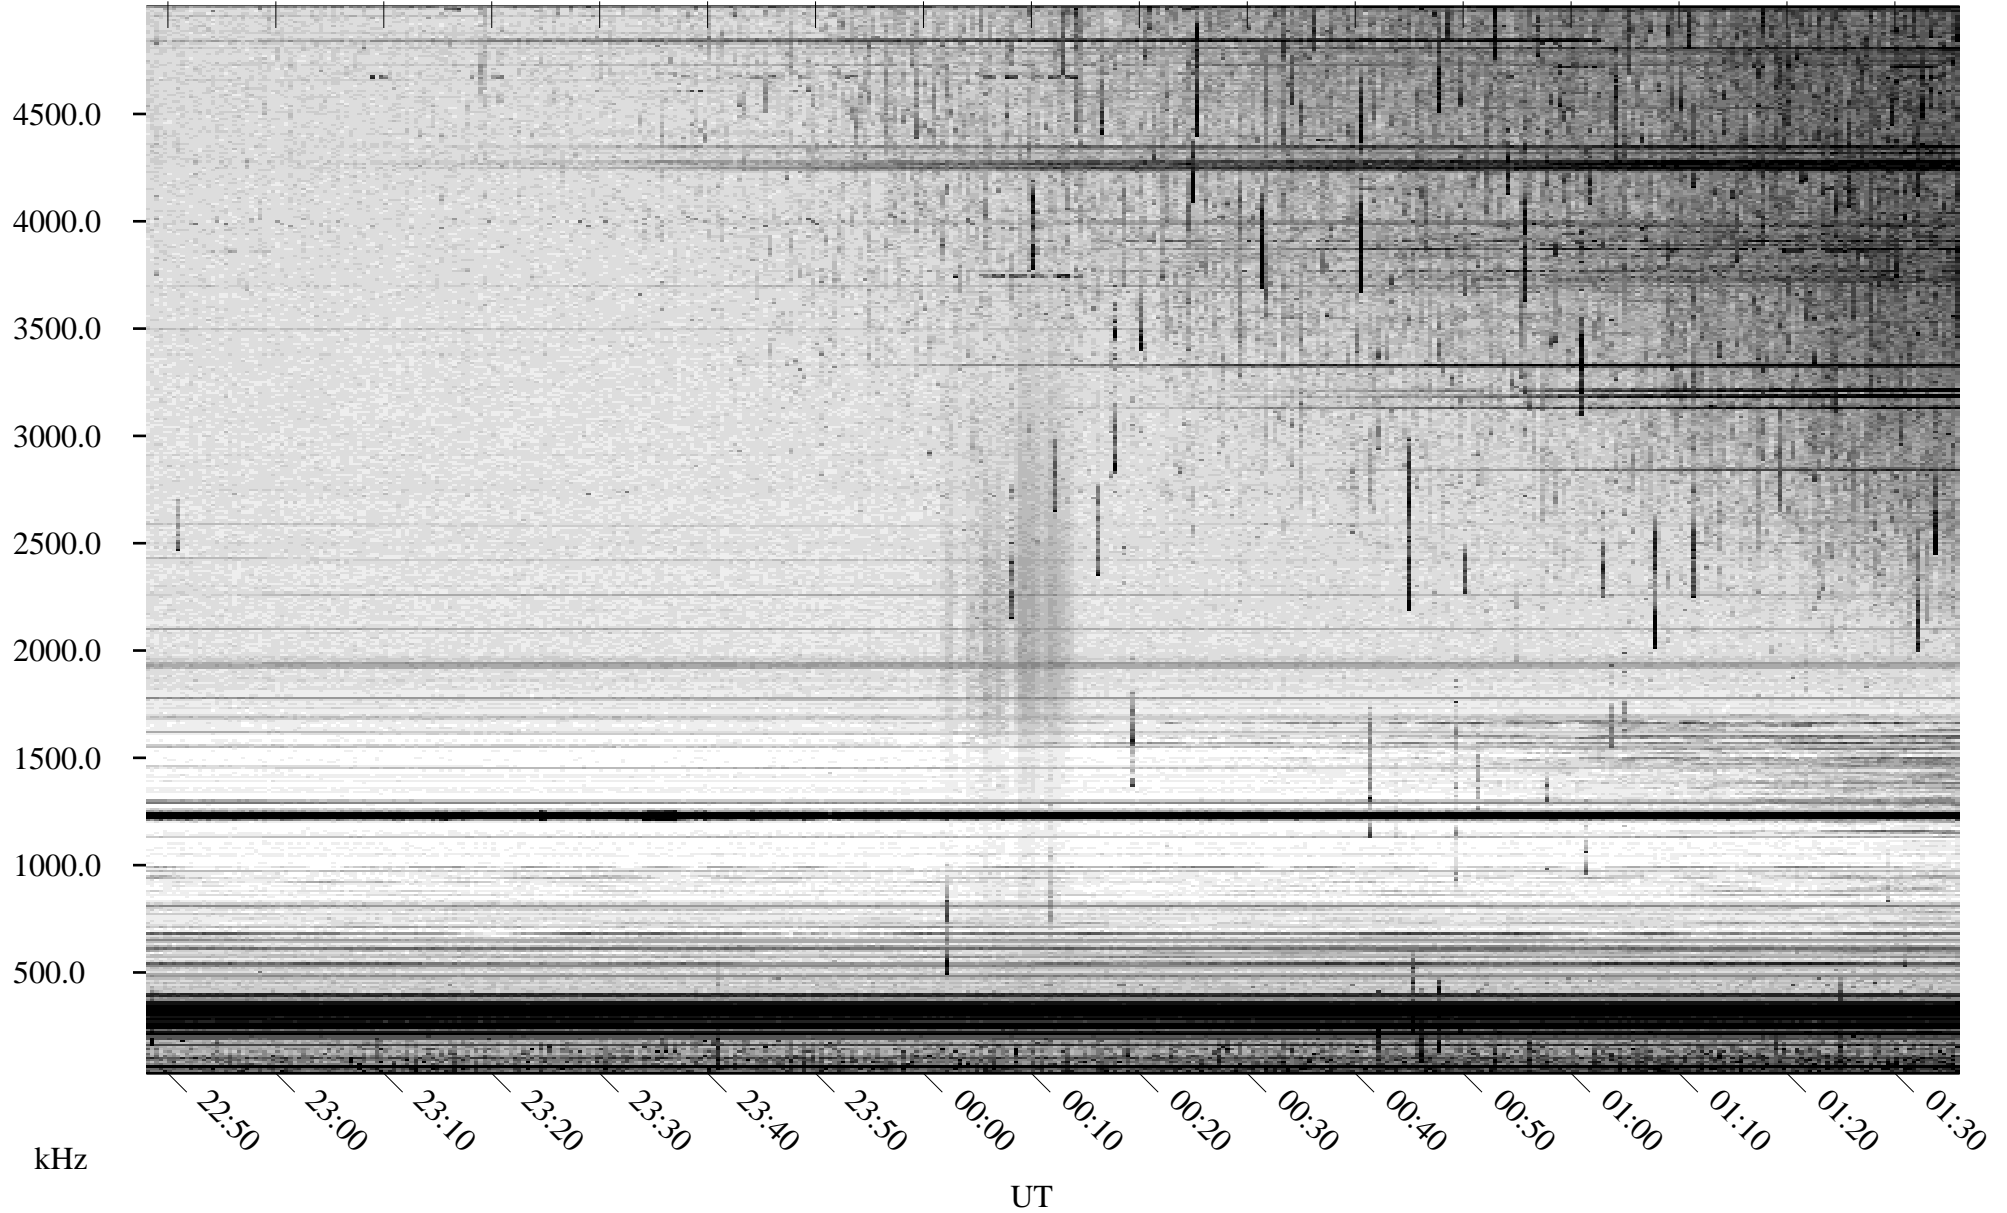

05/13/2007 Churchill, Manitoba

Linear Scale Black = 161 White = 15

CH07133L.R00m max_12

Page 1

05/13/2007 Churchill, Manitoba

Linear Scale Black = 161 White = 15

CH07133L.R00m max_12

Page 2

05/14/2007 Churchill, Manitoba

Linear Scale Black = 161 White = 15

CH07133L.R00m max_12

Page 3

05/14/2007 Churchill, Manitoba

Linear Scale Black = 161 White = 15

CH07133L.R00m max_12

Page 4

05/14/2007 Churchill, Manitoba

Linear Scale Black = 161 White = 15

CH07133L.R00m max_12

Page 5

05/14/2007 Churchill, Manitoba

Linear Scale Black = 161 White = 15

CH07133L.R00m max_12

Page 6

05/14/2007 Churchill, Manitoba

Linear Scale Black = 161 White = 15

CH07133L.R00m max_12

Page 7

01/01/2007 Churchill, Manitoba

Linear Scale Black = 161 White = 15

CH07133L.R00m max_12

Page 8