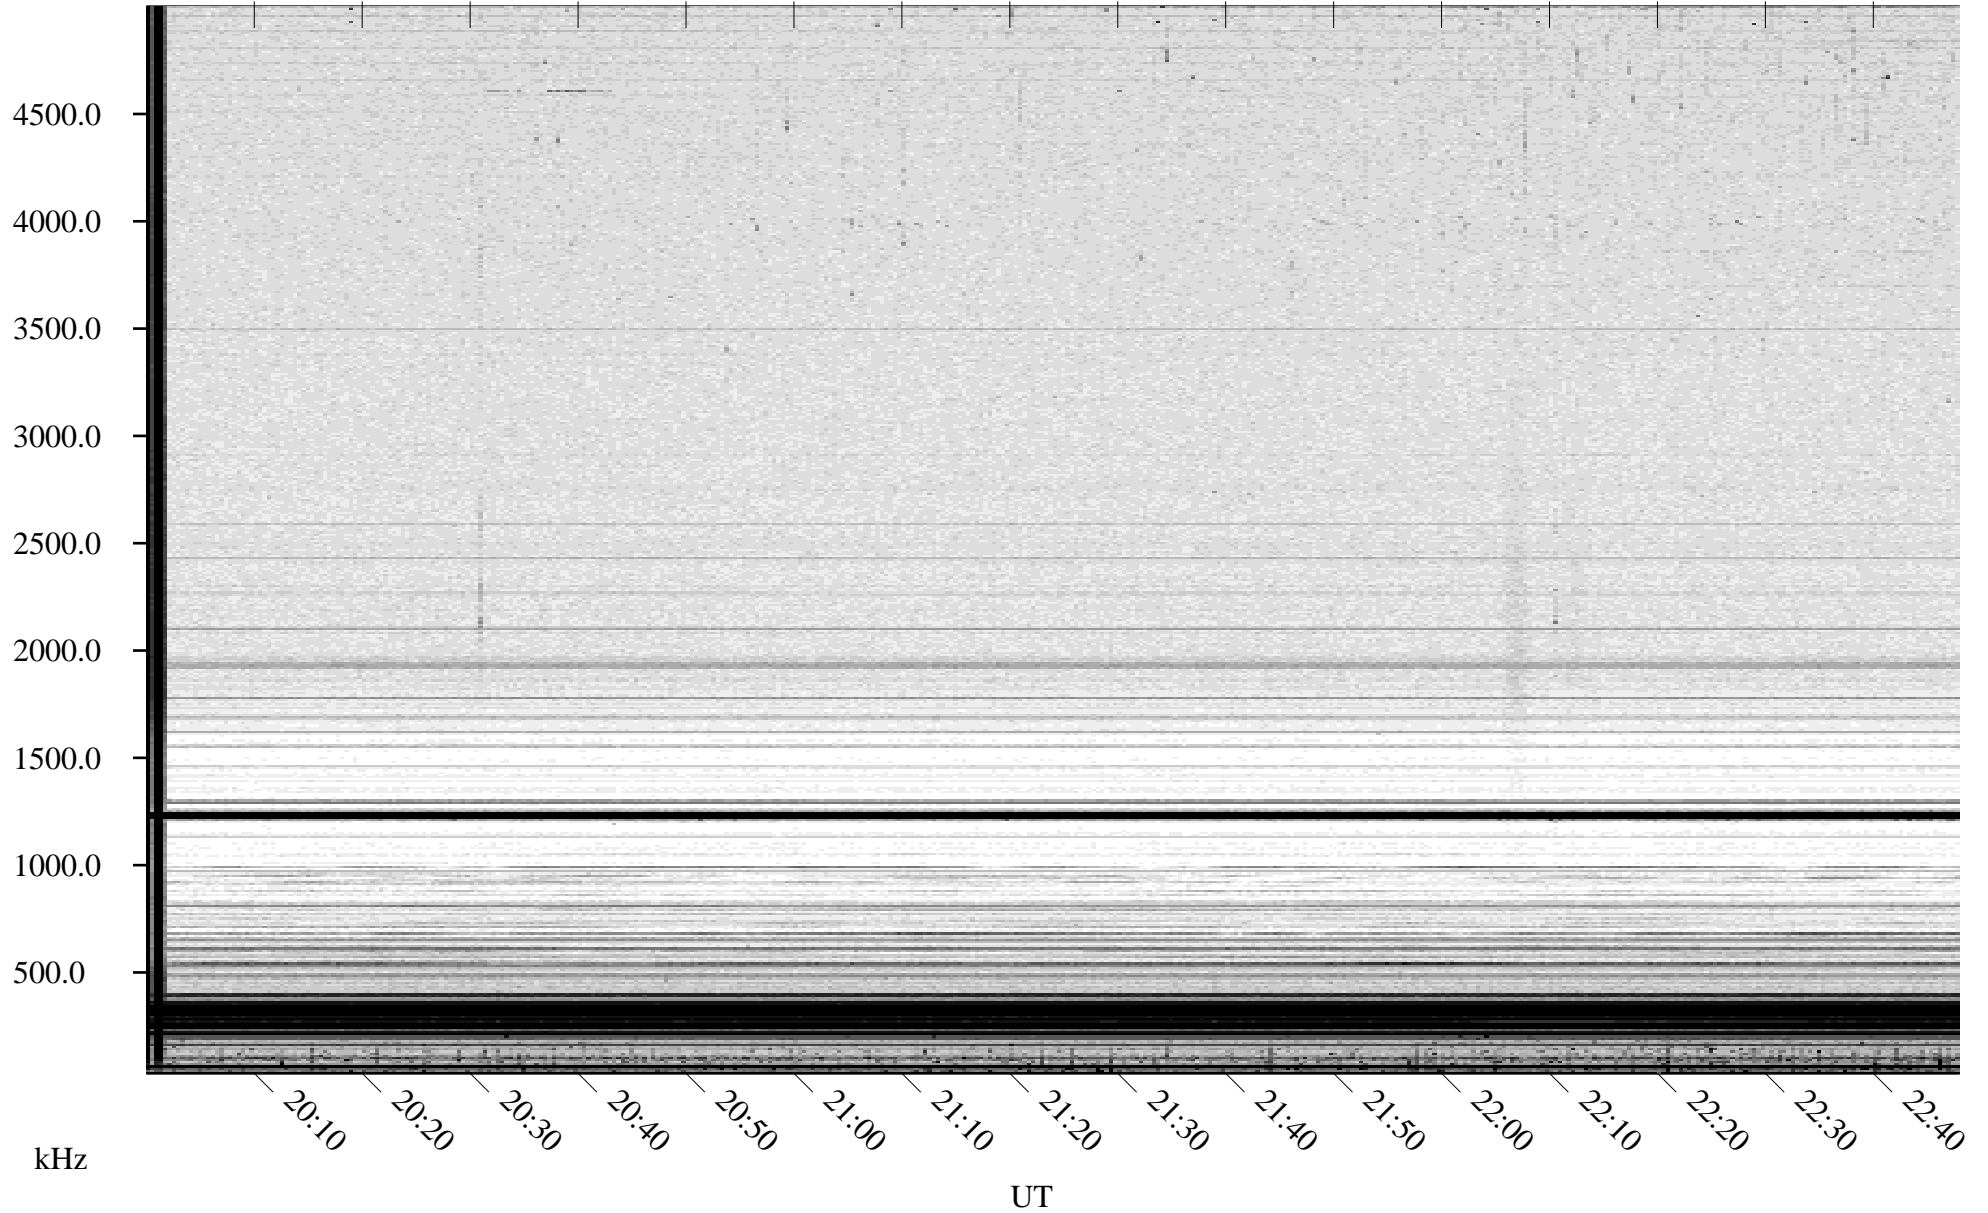

05/13/2007 Churchill, Manitoba

Linear Scale Black = 161 White = 15

CH07133L.R00m max_12

Page 1

05/13/2007 Churchill, Manitoba

Linear Scale Black = 161 White = 15

CH07133L.R00m max_12

Page 2

05/14/2007 Churchill, Manitoba

Linear Scale Black = 161 White = 15

CH07133L.R00m max_12

Page 3

05/14/2007 Churchill, Manitoba

Linear Scale Black = 161 White = 15

CH07133L.R00m max_12

Page 4

05/14/2007 Churchill, Manitoba

Linear Scale Black = 161 White = 15

CH07133L.R00m max_12

Page 5

05/14/2007 Churchill, Manitoba

Linear Scale Black = 161 White = 15

CH07133L.R00m max_12

Page 6

05/14/2007 Churchill, Manitoba

Linear Scale Black = 161 White = 15

CH07133L.R00m max_12

Page 7

01/01/2007 Churchill, Manitoba

Linear Scale Black = 161 White = 15

CH07133L.R00m max_12

Page 8