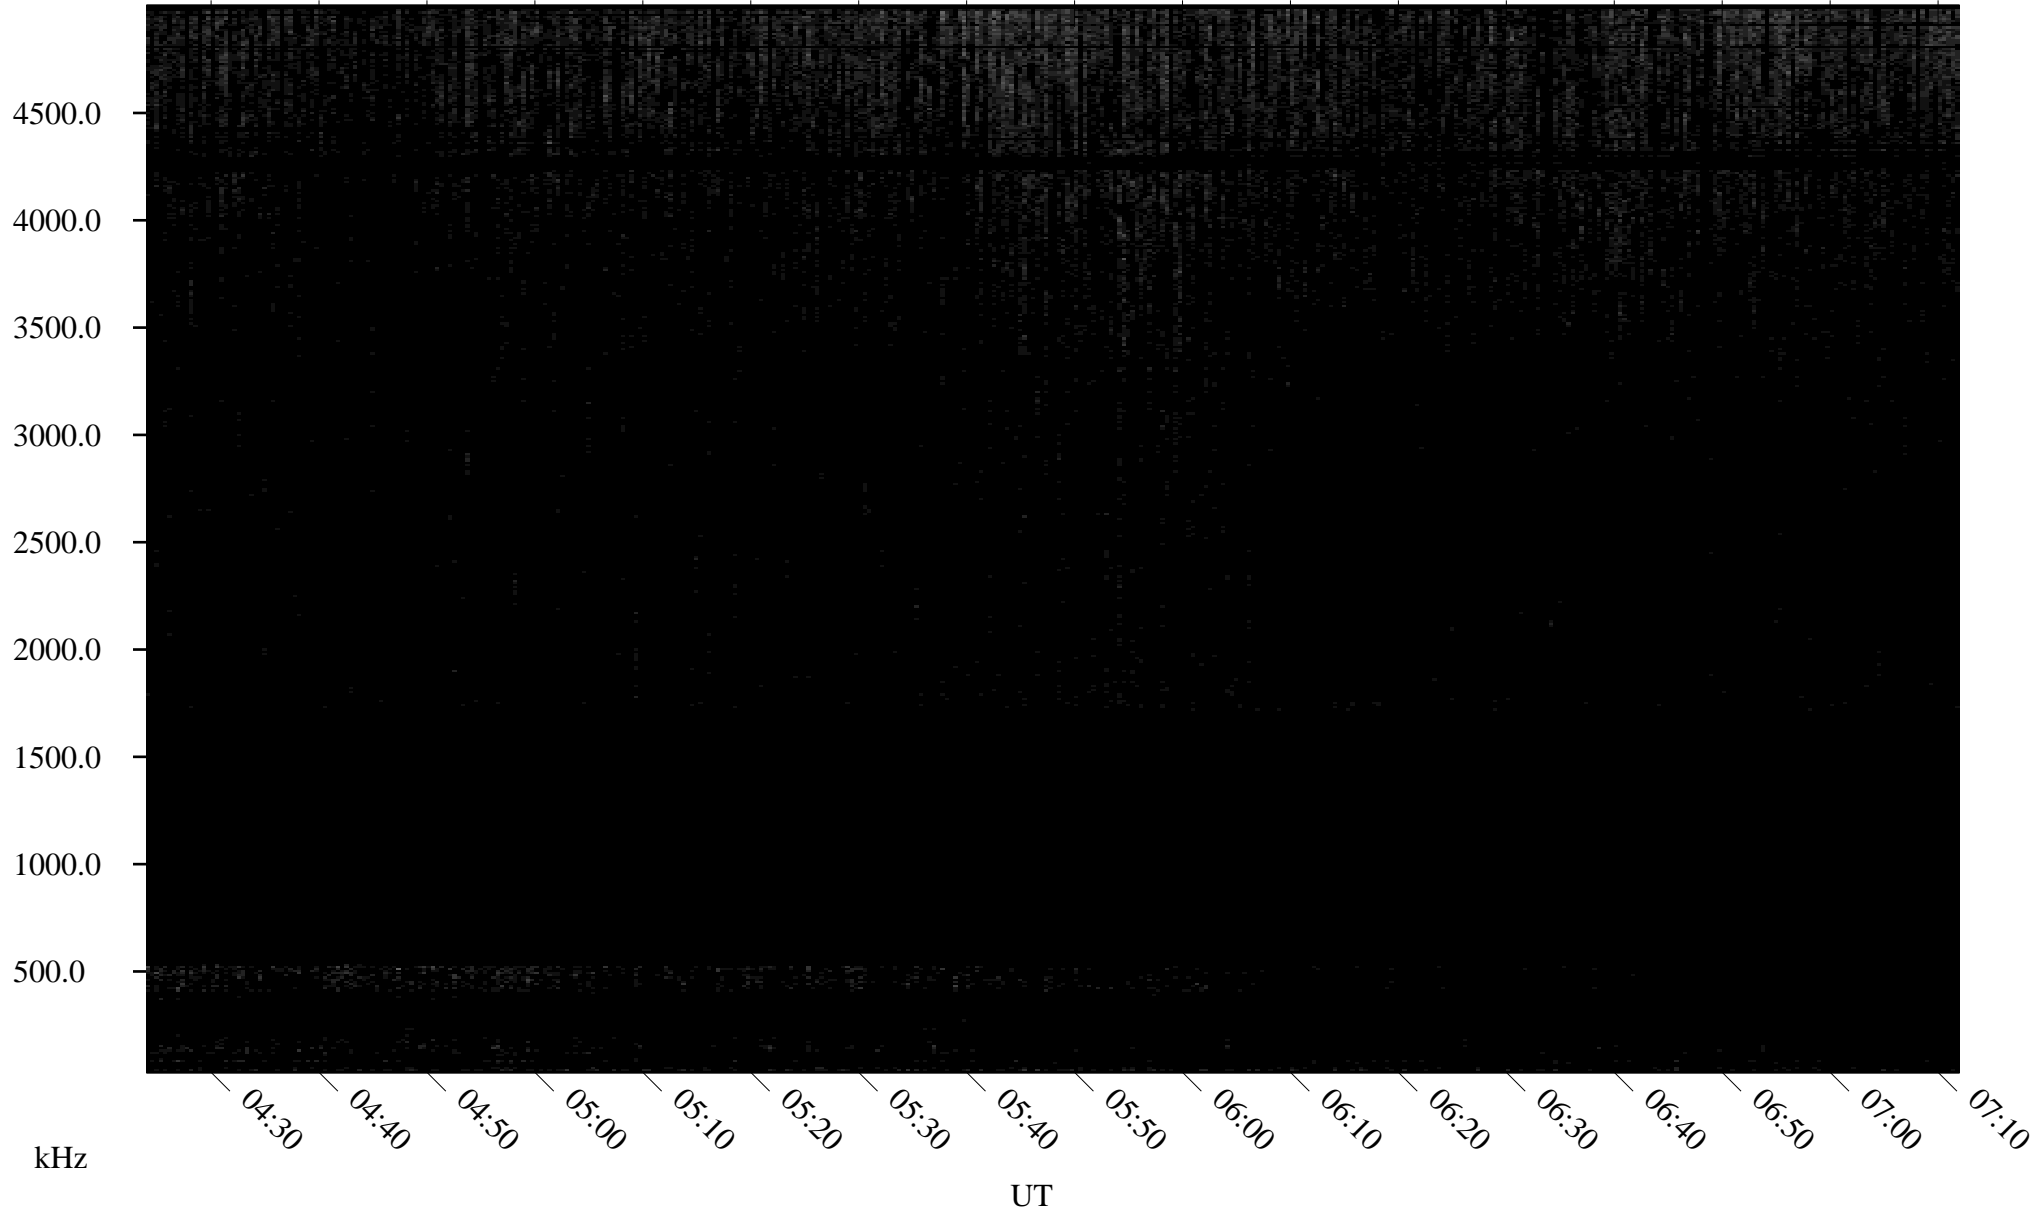

05/13/2007 Churchill, Manitoba

Linear Scale Black = 161 White = 15

CH07133L.R00m max_12

Page 1

05/13/2007 Churchill, Manitoba

Linear Scale Black = 161 White = 15

CH07133L.R00m max_12

Page 2

05/14/2007 Churchill, Manitoba

Linear Scale Black = 161 White = 15

CH07133L.R00m max_12

Page 3

05/14/2007 Churchill, Manitoba

Linear Scale Black = 161 White = 15

CH07133L.R00m max_12

Page 4

05/14/2007 Churchill, Manitoba

Linear Scale Black = 161 White = 15

CH07133L.R00m max_12

Page 5

05/14/2007 Churchill, Manitoba

Linear Scale Black = 161 White = 15

CH07133L.R00m max_12

Page 6

05/14/2007 Churchill, Manitoba

Linear Scale Black = 161 White = 15

CH07133L.R00m max_12

Page 7

01/01/2007 Churchill, Manitoba

Linear Scale Black = 161 White = 15

CH07133L.R00m max_12

Page 8