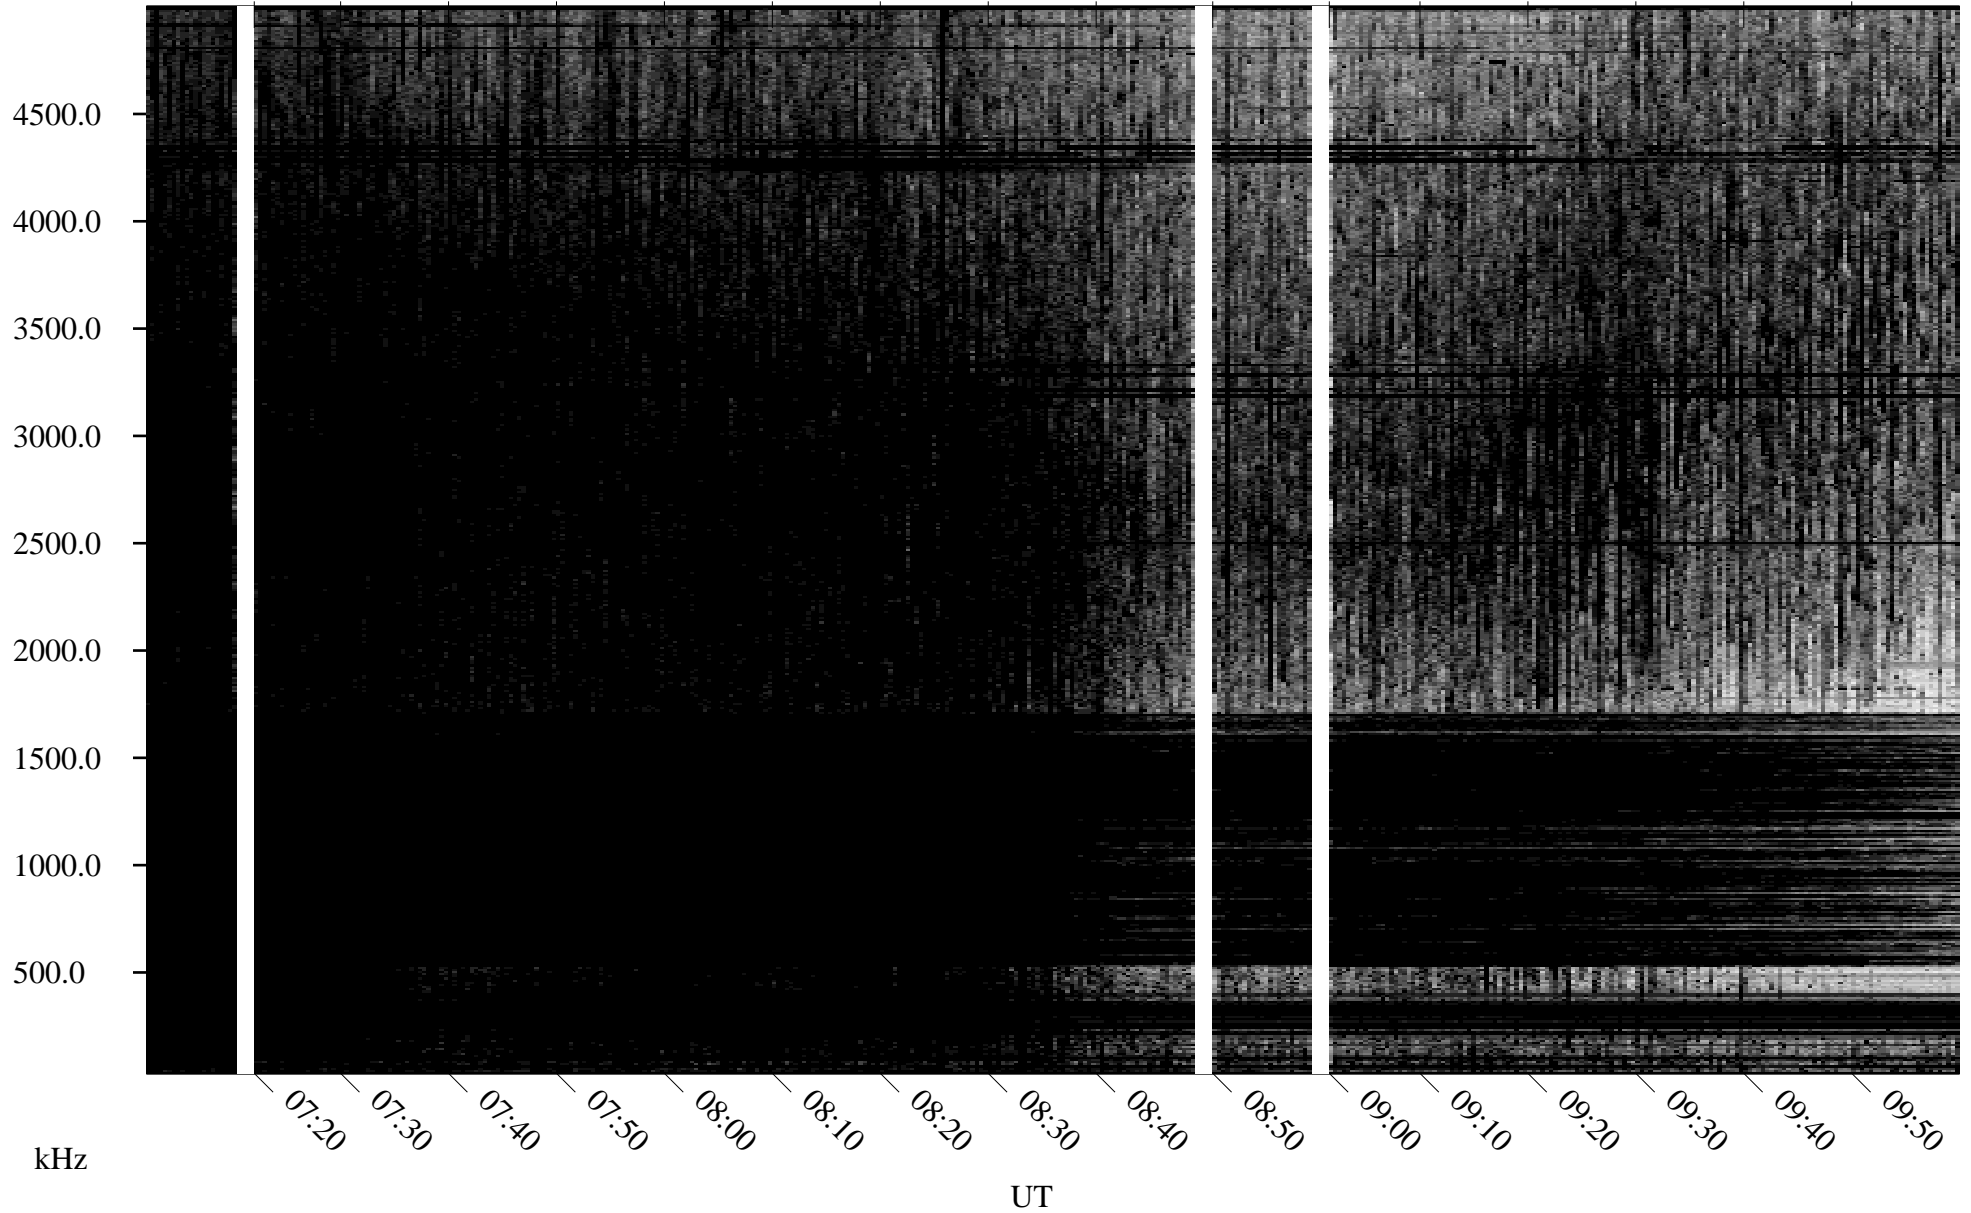

05/13/2007 Churchill, Manitoba

Linear Scale Black = 161 White = 15

CH07133L.R00m max_12

Page 1

05/13/2007 Churchill, Manitoba

Linear Scale Black = 161 White = 15

CH07133L.R00m max_12

Page 2

05/14/2007 Churchill, Manitoba

Linear Scale Black = 161 White = 15

CH07133L.R00m max_12

Page 3

05/14/2007 Churchill, Manitoba

Linear Scale Black = 161 White = 15

CH07133L.R00m max_12

Page 4

05/14/2007 Churchill, Manitoba

Linear Scale Black = 161 White = 15

CH07133L.R00m max_12

Page 5

05/14/2007 Churchill, Manitoba

Linear Scale Black = 161 White = 15

CH07133L.R00m max_12

Page 6

05/14/2007 Churchill, Manitoba

Linear Scale Black = 161 White = 15

CH07133L.R00m max_12

Page 7

01/01/2007 Churchill, Manitoba

Linear Scale Black = 161 White = 15

CH07133L.R00m max_12

Page 8