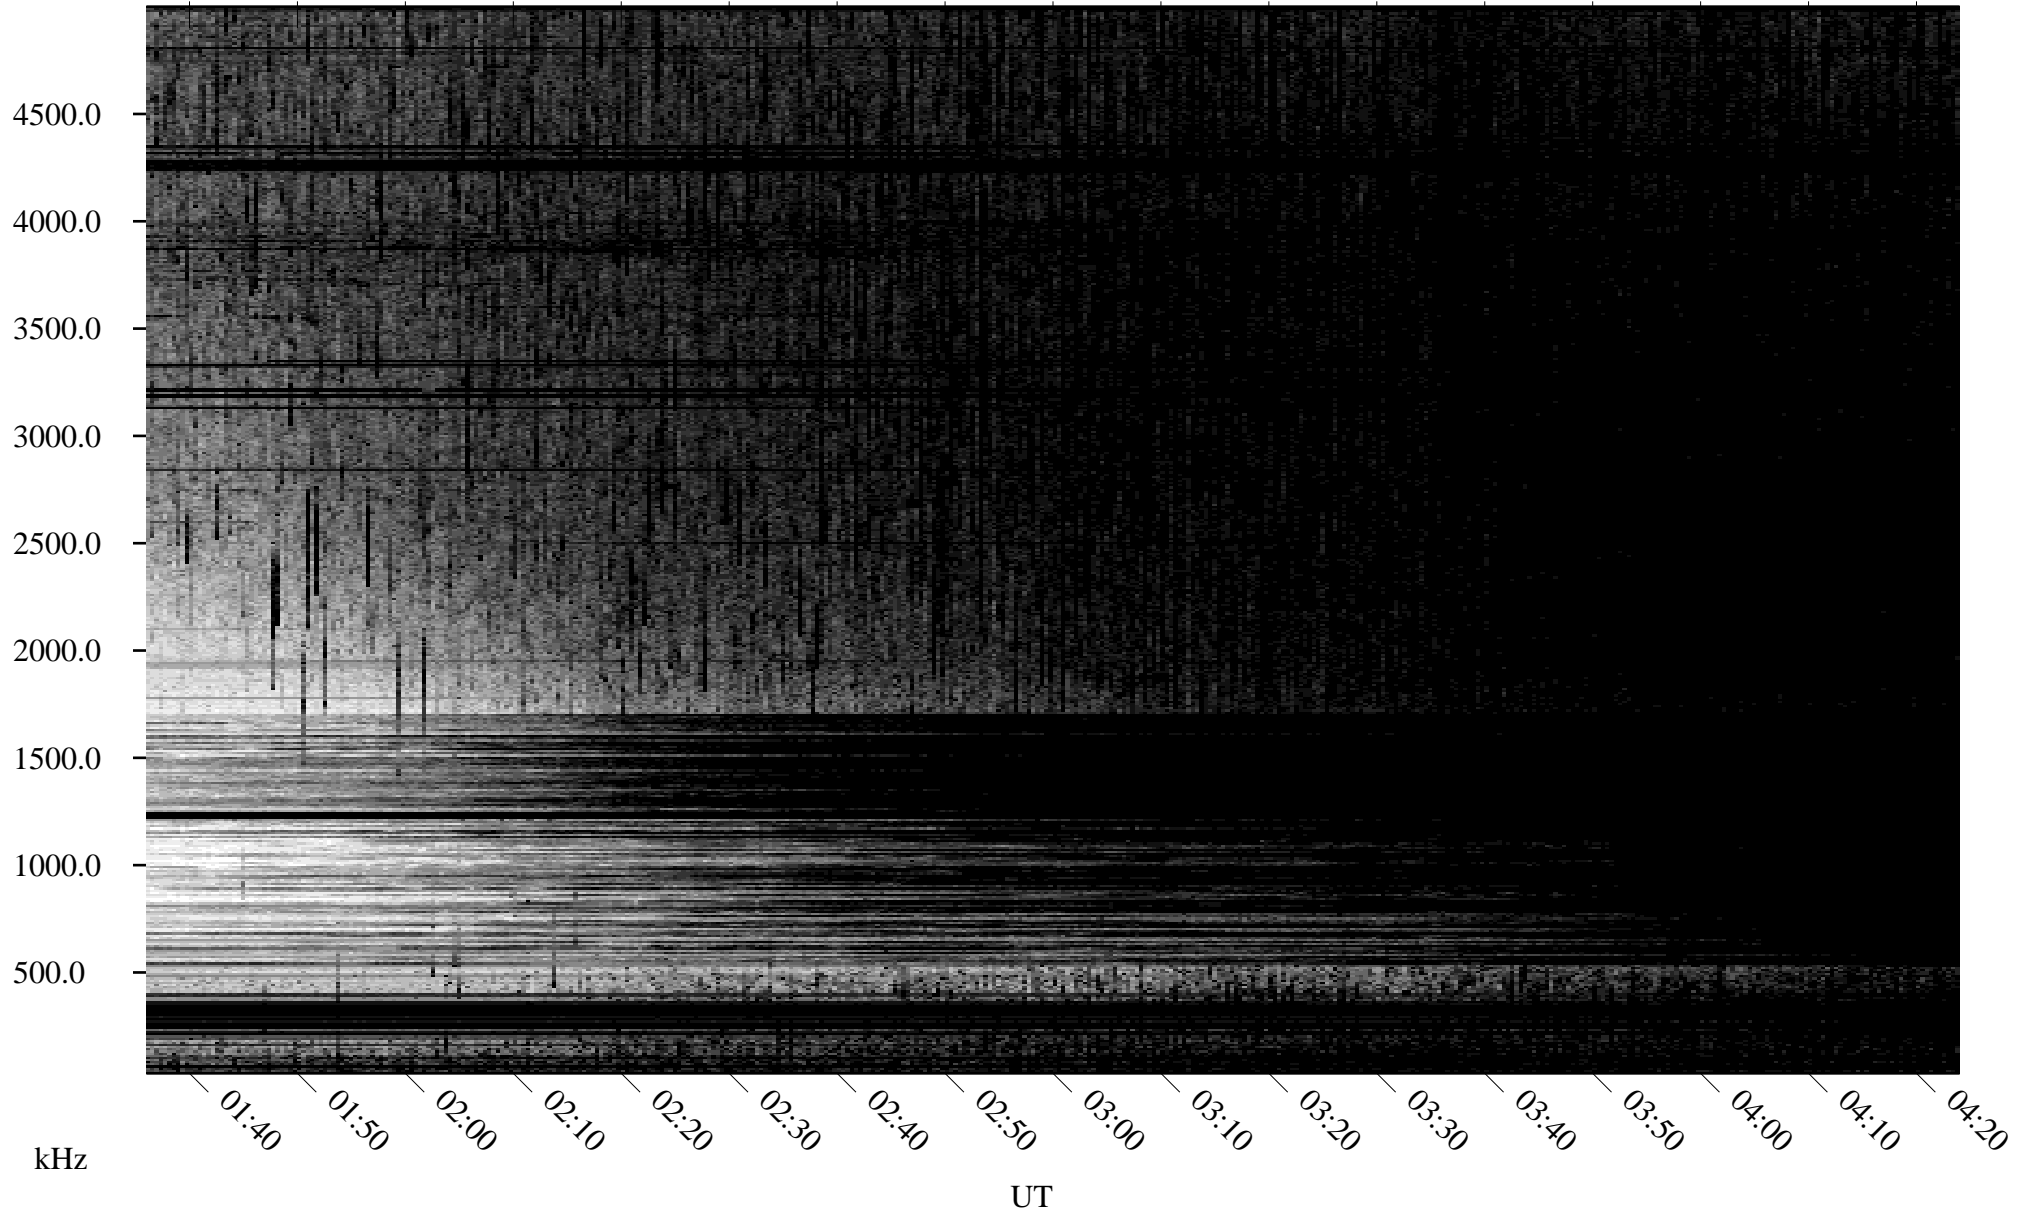

05/13/2007 Churchill, Manitoba

Linear Scale Black = 161 White = 15

CH07133L.R00m max_12

Page 1

05/13/2007 Churchill, Manitoba

Linear Scale Black = 161 White = 15

CH07133L.R00m max_12

Page 2

05/14/2007 Churchill, Manitoba

Linear Scale Black = 161 White = 15

CH07133L.R00m max_12

Page 3

05/14/2007 Churchill, Manitoba

Linear Scale Black = 161 White = 15

CH07133L.R00m max_12

Page 4

05/14/2007 Churchill, Manitoba

Linear Scale Black = 161 White = 15

CH07133L.R00m max_12

Page 5

05/14/2007 Churchill, Manitoba

Linear Scale Black = 161 White = 15

CH07133L.R00m max_12

Page 6

05/14/2007 Churchill, Manitoba

Linear Scale Black = 161 White = 15

CH07133L.R00m max_12

Page 7

01/01/2007 Churchill, Manitoba

Linear Scale Black = 161 White = 15

CH07133L.R00m max_12

Page 8