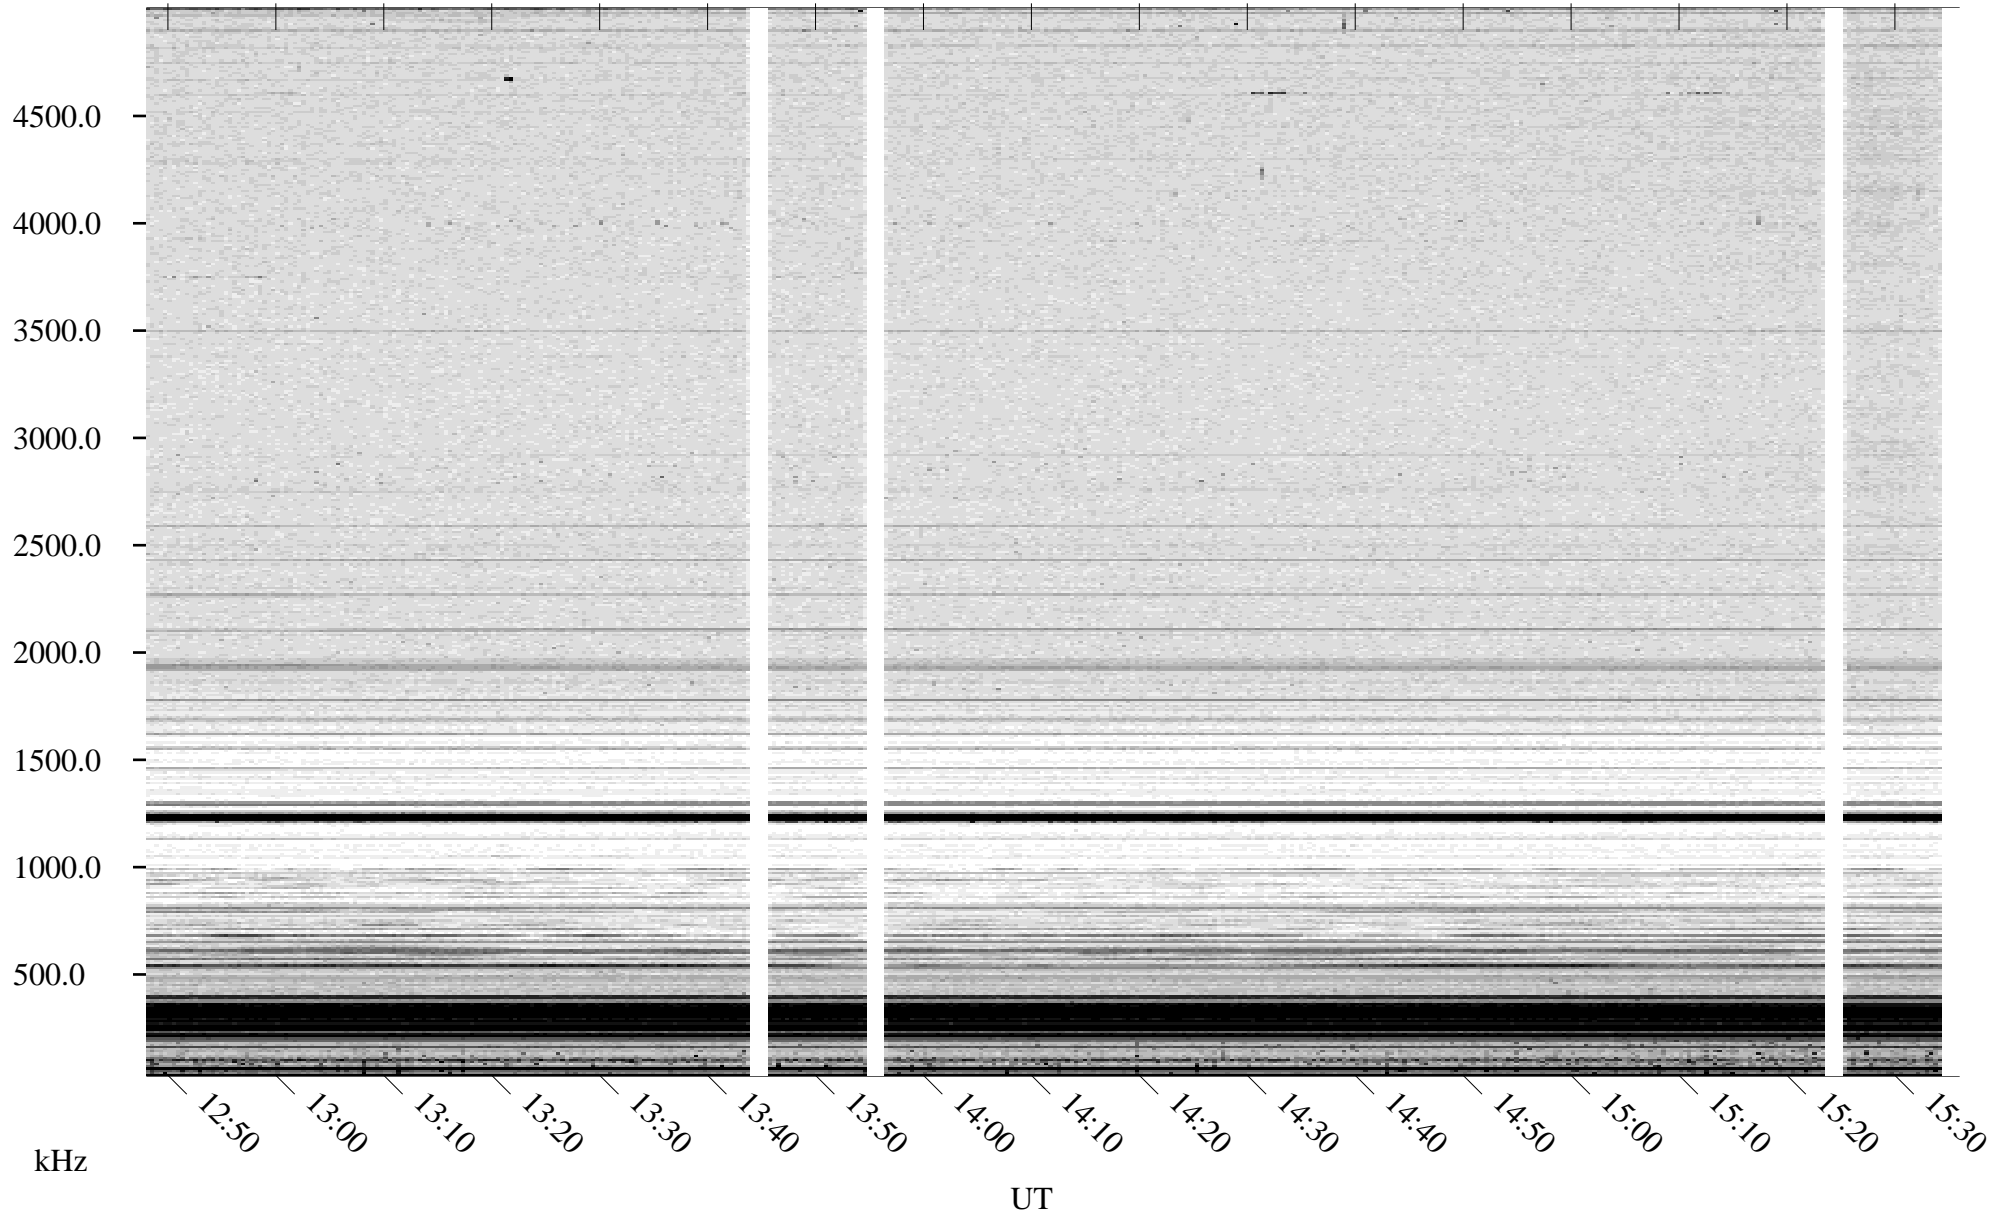

05/13/2007 Churchill, Manitoba

Linear Scale Black = 161 White = 15

CH07133L.R00m max_12

Page 1

05/13/2007 Churchill, Manitoba

Linear Scale Black = 161 White = 15

CH07133L.R00m max_12

Page 2

05/14/2007 Churchill, Manitoba

Linear Scale Black = 161 White = 15

CH07133L.R00m max_12

Page 3

05/14/2007 Churchill, Manitoba

Linear Scale Black = 161 White = 15

CH07133L.R00m max_12

Page 4

05/14/2007 Churchill, Manitoba

Linear Scale Black = 161 White = 15

CH07133L.R00m max_12

Page 5

05/14/2007 Churchill, Manitoba

Linear Scale Black = 161 White = 15

CH07133L.R00m max_12

Page 6

05/14/2007 Churchill, Manitoba

Linear Scale Black = 161 White = 15

CH07133L.R00m max_12

Page 7

01/01/2007 Churchill, Manitoba

Linear Scale Black = 161 White = 15

CH07133L.R00m max_12

Page 8