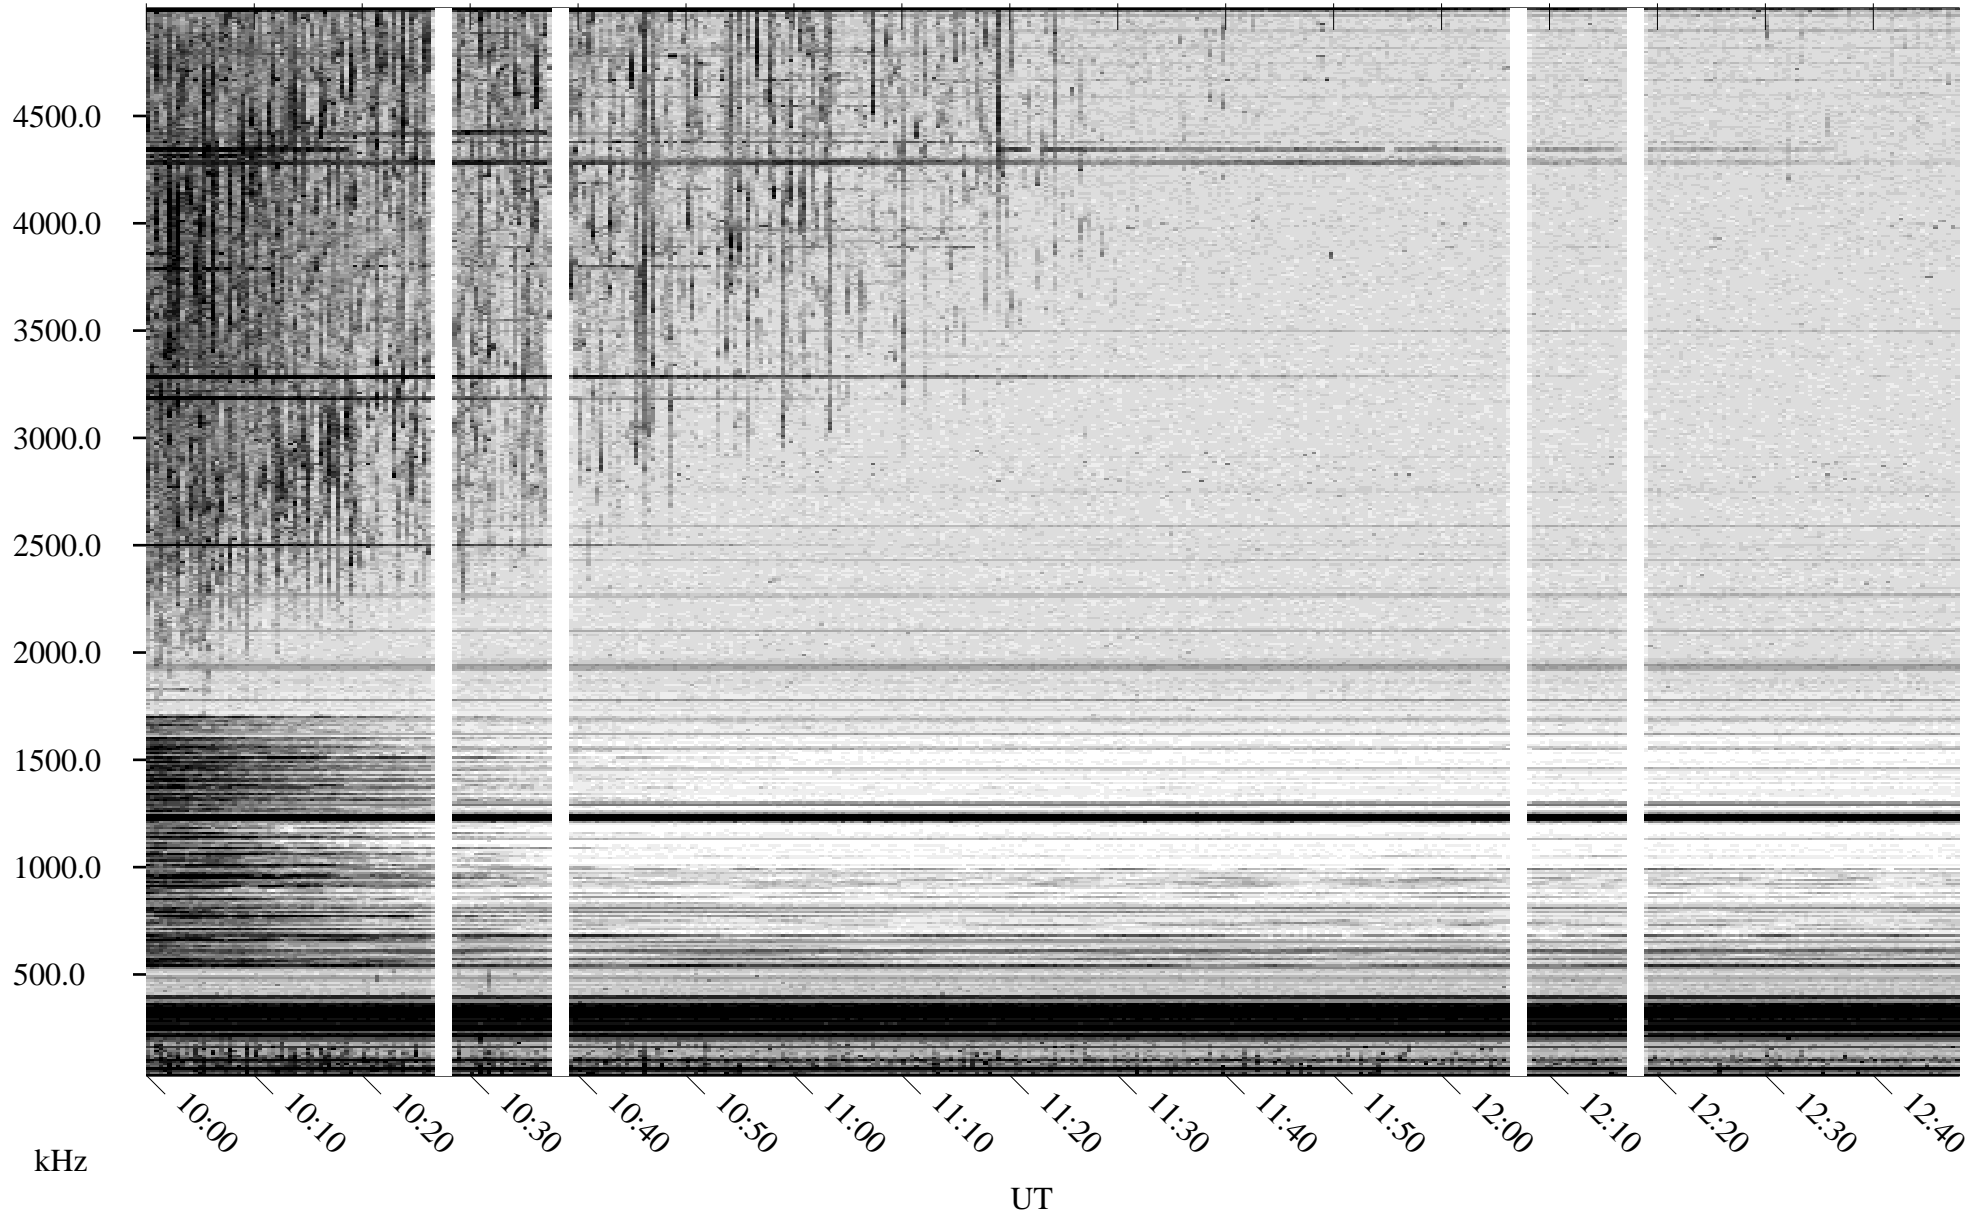

05/13/2007 Churchill, Manitoba

Linear Scale Black = 161 White = 15

CH07133L.R00m max_12

Page 1

05/13/2007 Churchill, Manitoba

Linear Scale Black = 161 White = 15

CH07133L.R00m max_12

Page 2

05/14/2007 Churchill, Manitoba

Linear Scale Black = 161 White = 15

CH07133L.R00m max_12

Page 3

05/14/2007 Churchill, Manitoba

Linear Scale Black = 161 White = 15

CH07133L.R00m max_12

Page 4

05/14/2007 Churchill, Manitoba

Linear Scale Black = 161 White = 15

CH07133L.R00m max_12

Page 5

05/14/2007 Churchill, Manitoba

Linear Scale Black = 161 White = 15

CH07133L.R00m max_12

Page 6

05/14/2007 Churchill, Manitoba

Linear Scale Black = 161 White = 15

CH07133L.R00m max_12

Page 7

01/01/2007 Churchill, Manitoba

Linear Scale Black = 161 White = 15

CH07133L.R00m max_12

Page 8