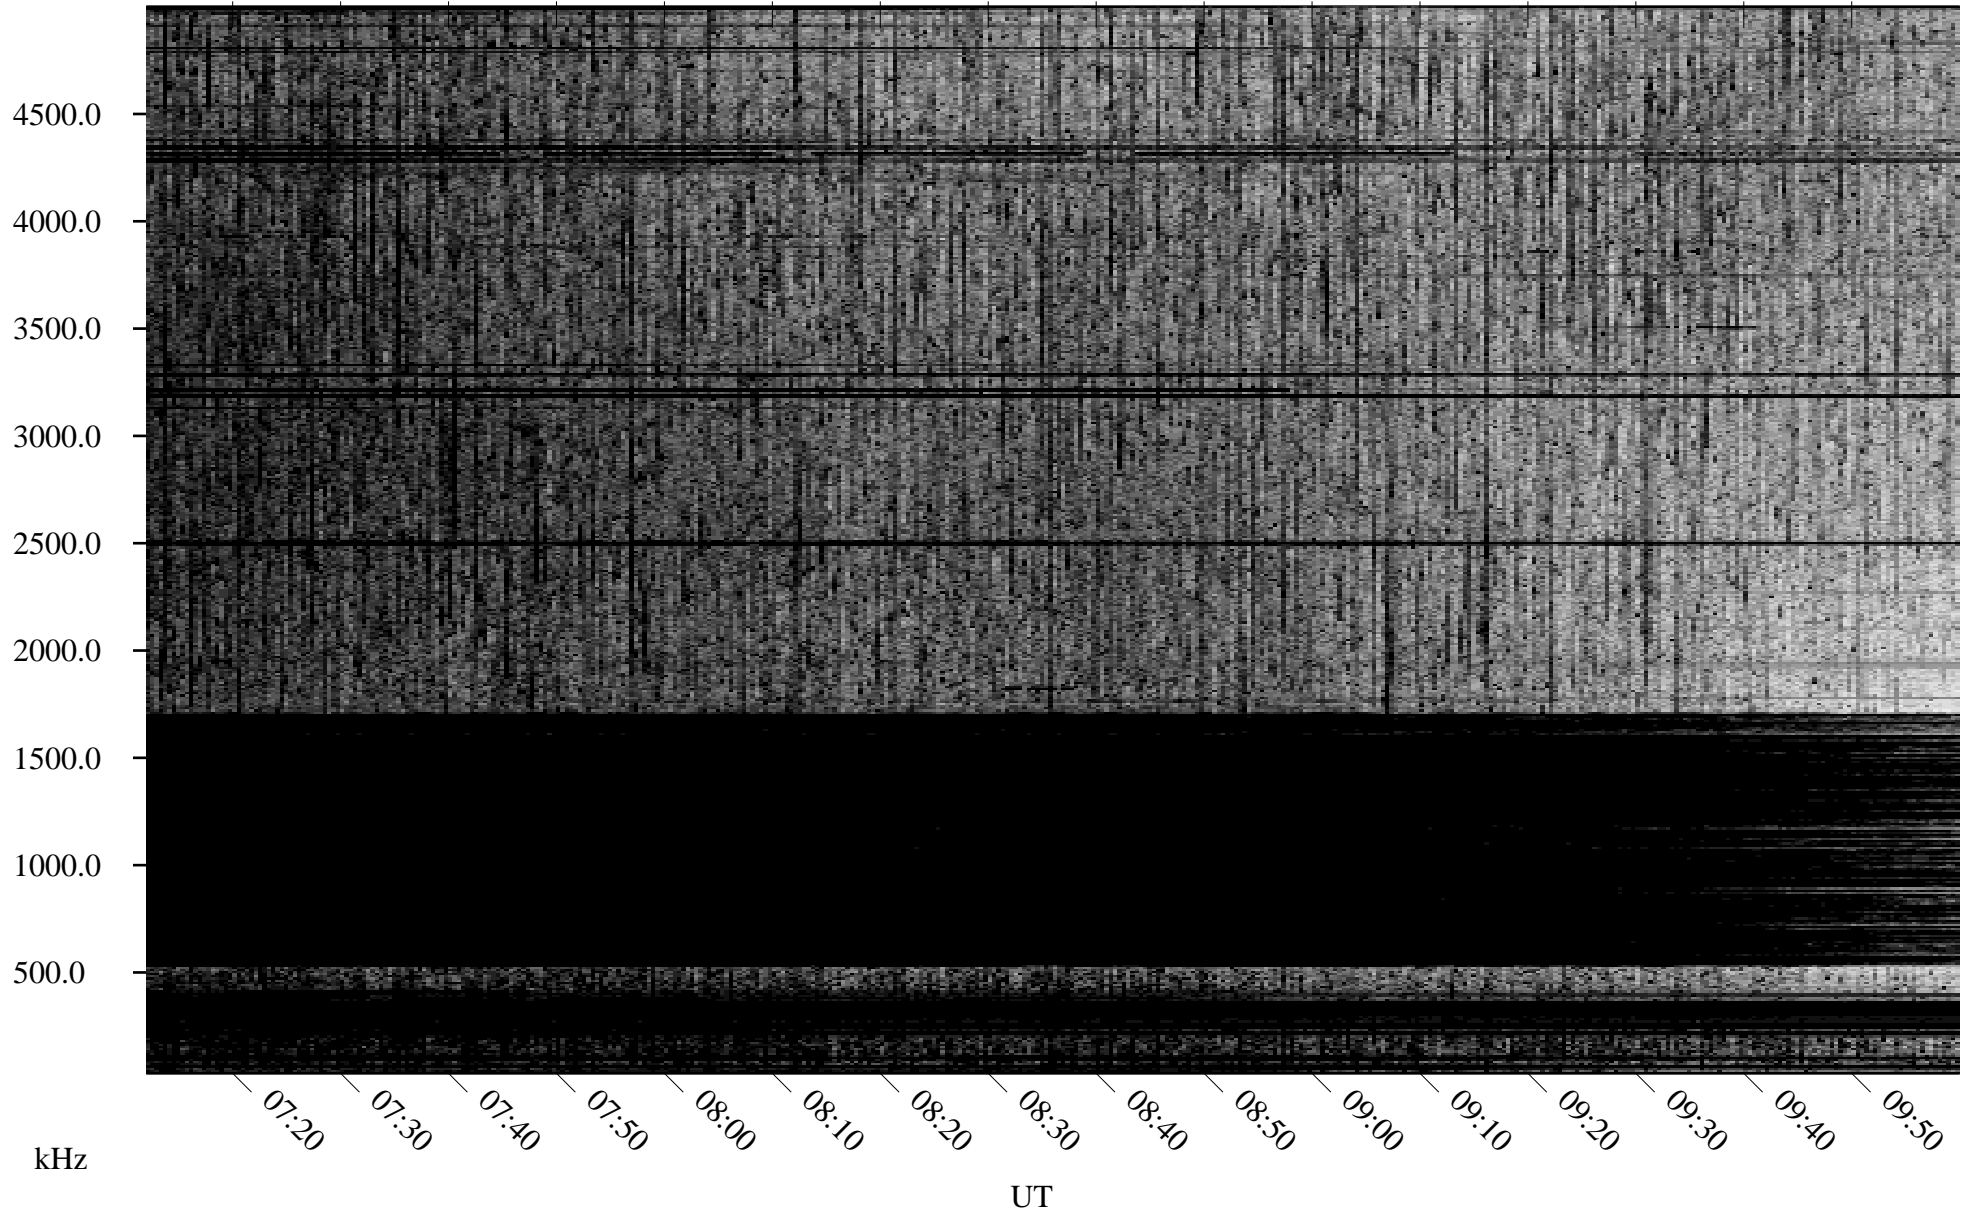

05/14/2007 Churchill, Manitoba

Linear Scale Black = 161 White = 15

CH07134L.R00m max_12

Page 1

05/14/2007 Churchill, Manitoba

Linear Scale Black = 161 White = 15

CH07134L.R00m max_12

Page 2

05/15/2007 Churchill, Manitoba

Linear Scale Black = 161 White = 15

CH07134L.R00m max_12

Page 3

05/15/2007 Churchill, Manitoba

Linear Scale Black = 161 White = 15

CH07134L.R00m max_12

Page 4

05/15/2007 Churchill, Manitoba

Linear Scale Black = 161 White = 15

CH07134L.R00m max_12

Page 5

05/15/2007 Churchill, Manitoba

Linear Scale Black = 161 White = 15

CH07134L.R00m max_12

Page 6

05/15/2007 Churchill, Manitoba

Linear Scale Black = 161 White = 15

CH07134L.R00m max_12

Page 7

05/15/2007 Churchill, Manitoba

Linear Scale Black = 161 White = 15

CH07134L.R00m max_12

Page 8