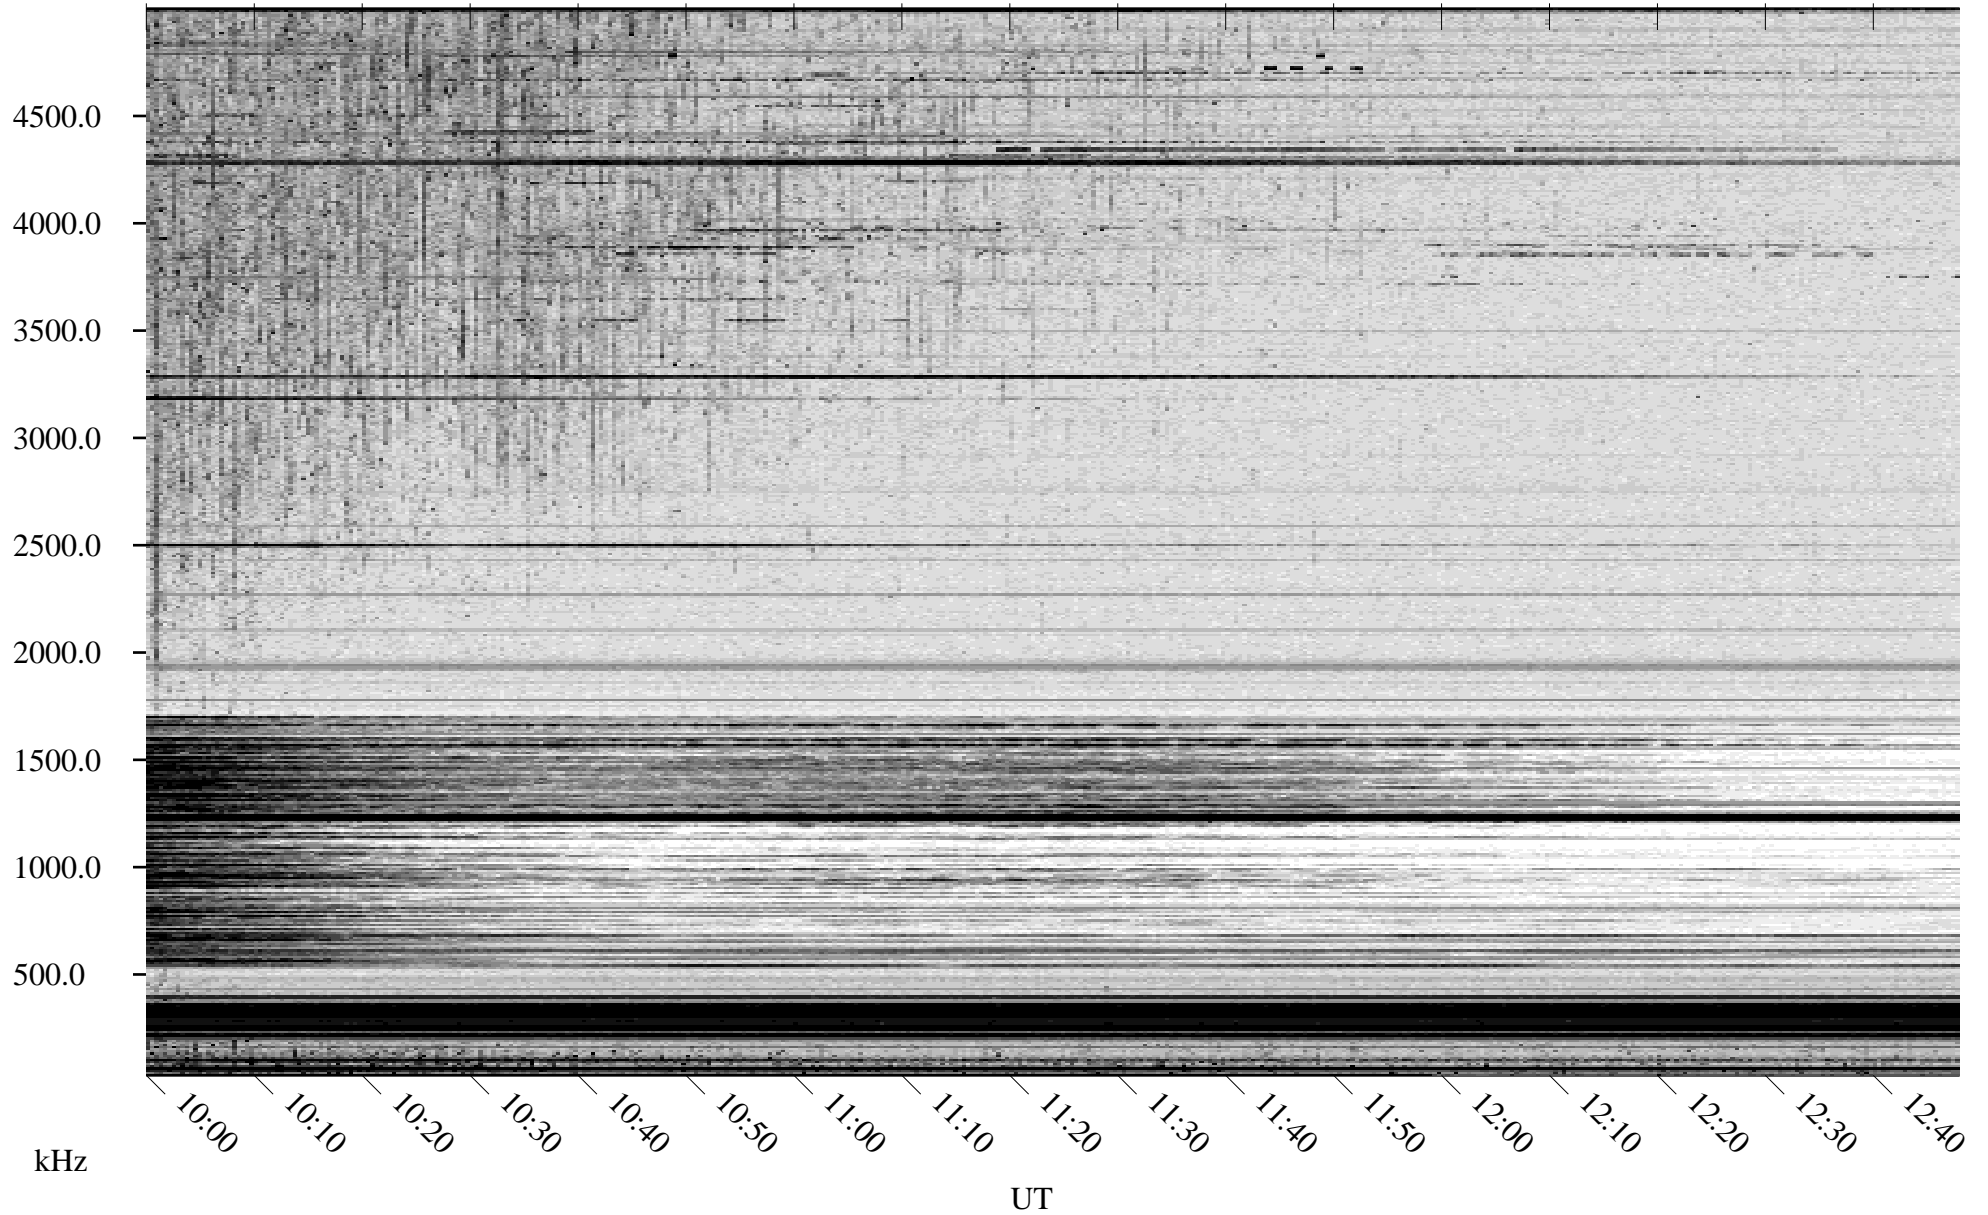

05/14/2007 Churchill, Manitoba

Linear Scale Black = 161 White = 15

CH07134L.R00m max_12

Page 1

05/14/2007 Churchill, Manitoba

Linear Scale Black = 161 White = 15

CH07134L.R00m max_12

Page 2

05/15/2007 Churchill, Manitoba

Linear Scale Black = 161 White = 15

CH07134L.R00m max_12

Page 3

05/15/2007 Churchill, Manitoba

Linear Scale Black = 161 White = 15

CH07134L.R00m max_12

Page 4

05/15/2007 Churchill, Manitoba

Linear Scale Black = 161 White = 15

CH07134L.R00m max_12

Page 5

05/15/2007 Churchill, Manitoba

Linear Scale Black = 161 White = 15

CH07134L.R00m max_12

Page 6

05/15/2007 Churchill, Manitoba

Linear Scale Black = 161 White = 15

CH07134L.R00m max_12

Page 7

05/15/2007 Churchill, Manitoba

Linear Scale Black = 161 White = 15

CH07134L.R00m max_12

Page 8