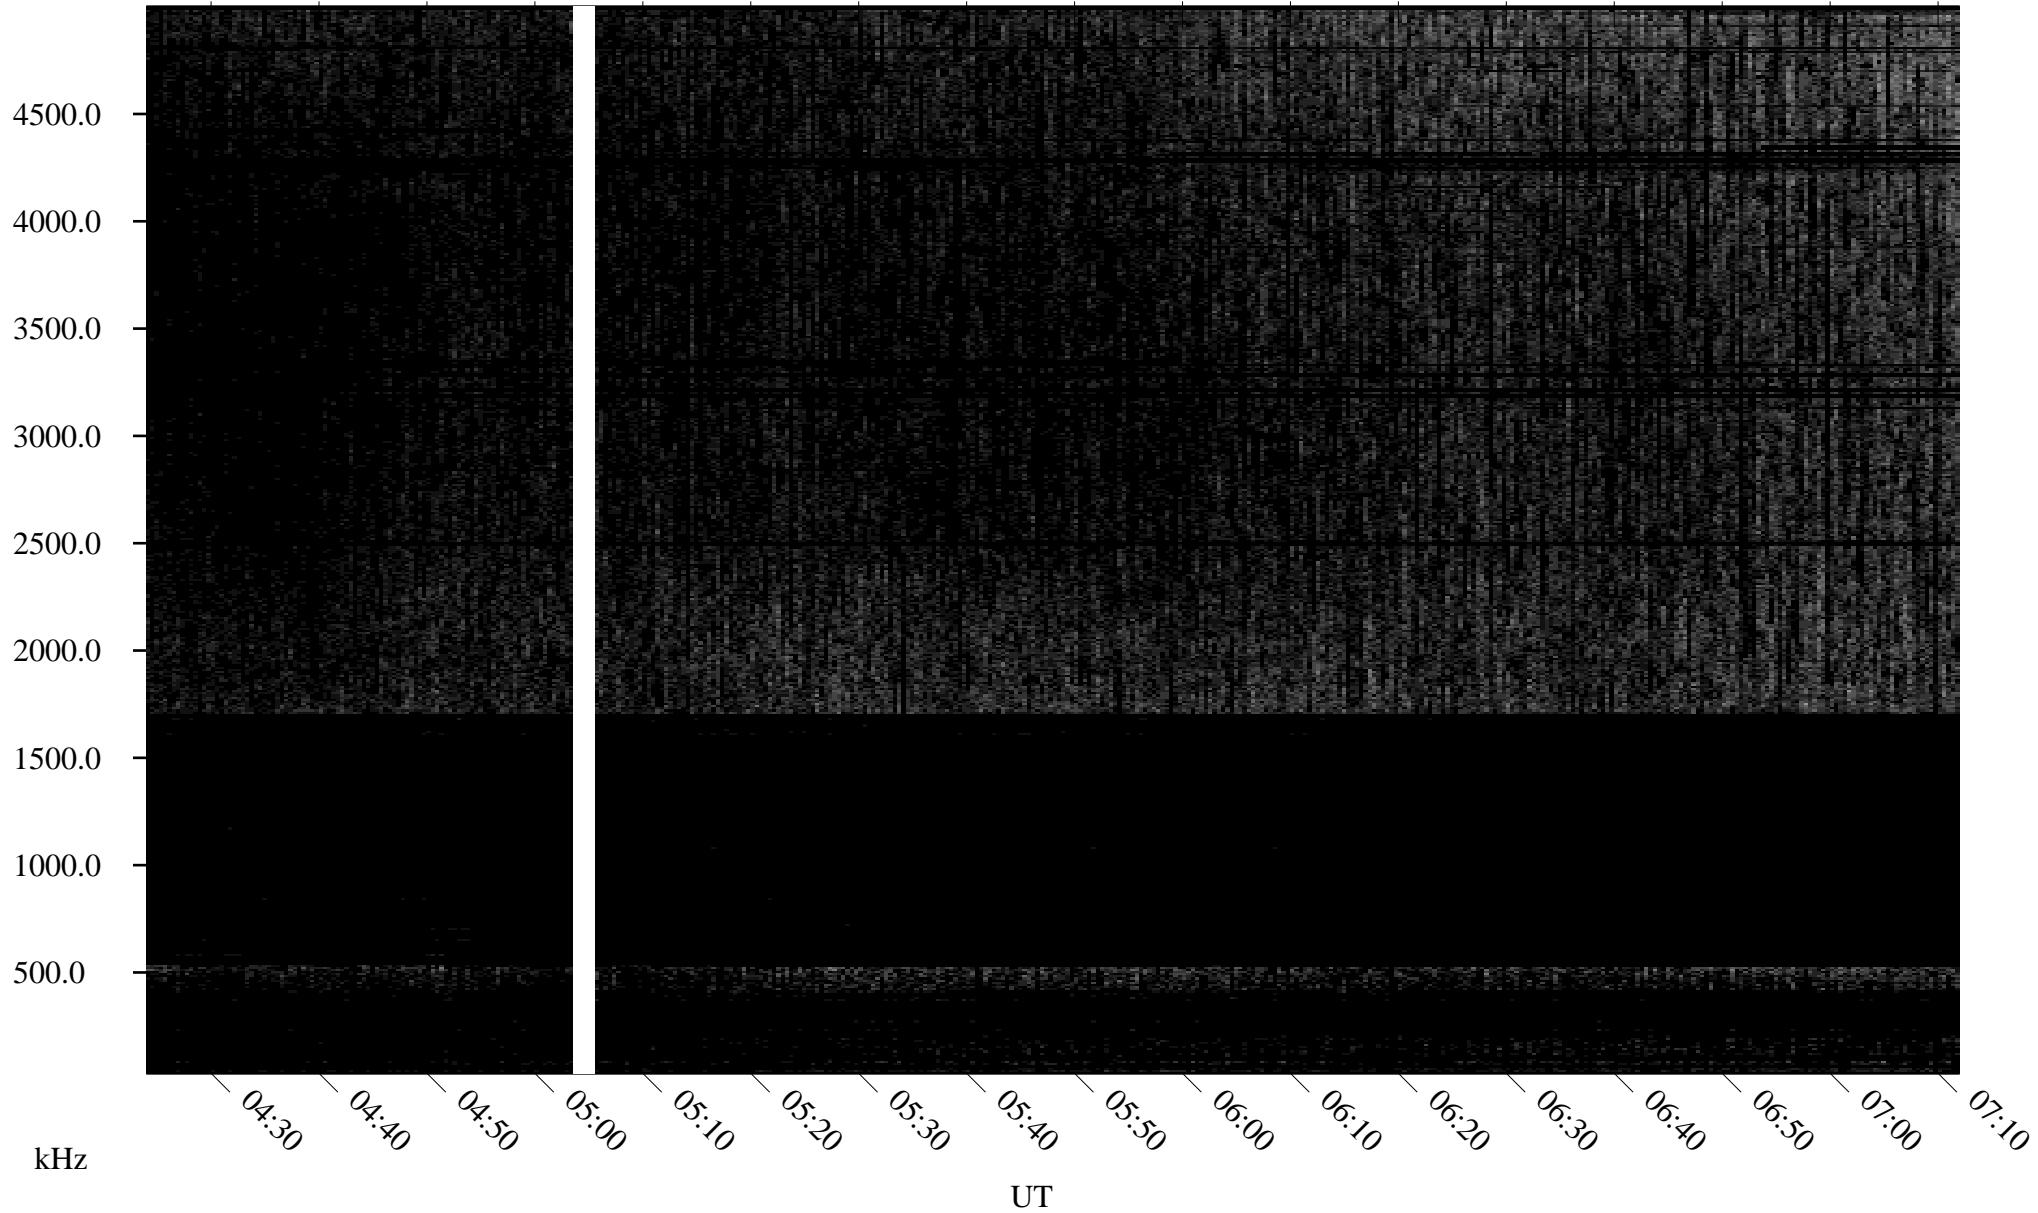

05/14/2007 Churchill, Manitoba

Linear Scale Black = 161 White = 15

CH07134L.R00m max_12

Page 1

05/14/2007 Churchill, Manitoba

Linear Scale Black = 161 White = 15

CH07134L.R00m max_12

Page 2

05/15/2007 Churchill, Manitoba

Linear Scale Black = 161 White = 15

CH07134L.R00m max_12

Page 3

05/15/2007 Churchill, Manitoba

Linear Scale Black = 161 White = 15

CH07134L.R00m max_12

Page 4

05/15/2007 Churchill, Manitoba

Linear Scale Black = 161 White = 15

CH07134L.R00m max_12

Page 5

05/15/2007 Churchill, Manitoba

Linear Scale Black = 161 White = 15

CH07134L.R00m max_12

Page 6

05/15/2007 Churchill, Manitoba

Linear Scale Black = 161 White = 15

CH07134L.R00m max_12

Page 7

05/15/2007 Churchill, Manitoba

Linear Scale Black = 161 White = 15

CH07134L.R00m max_12

Page 8