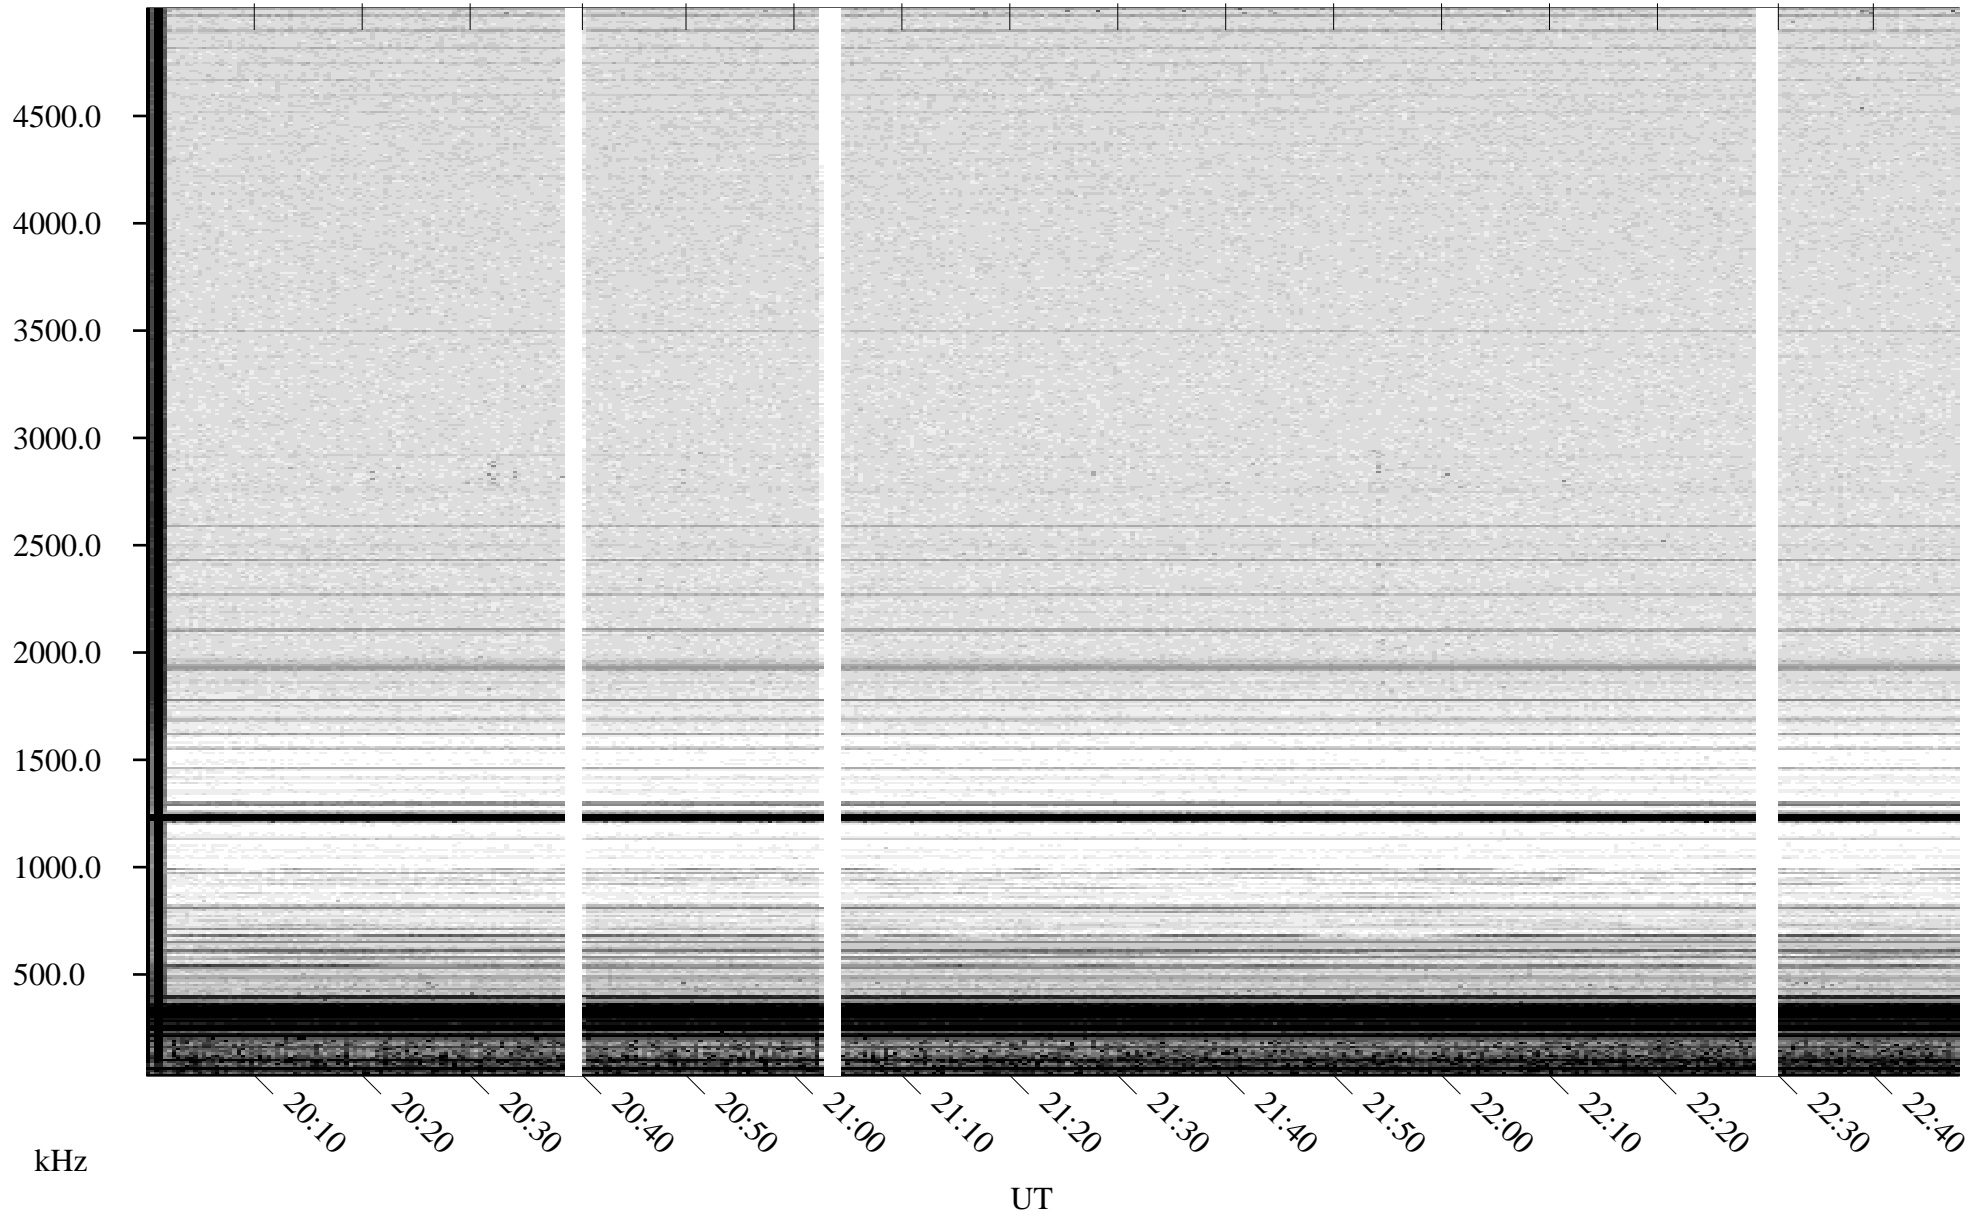

05/14/2007 Churchill, Manitoba

Linear Scale Black = 161 White = 15

CH07134L.R00m max_12

Page 1

05/14/2007 Churchill, Manitoba

Linear Scale Black = 161 White = 15

CH07134L.R00m max_12

Page 2

05/15/2007 Churchill, Manitoba

Linear Scale Black = 161 White = 15

CH07134L.R00m max_12

Page 3

05/15/2007 Churchill, Manitoba

Linear Scale Black = 161 White = 15

CH07134L.R00m max_12

Page 4

05/15/2007 Churchill, Manitoba

Linear Scale Black = 161 White = 15

CH07134L.R00m max_12

Page 5

05/15/2007 Churchill, Manitoba

Linear Scale Black = 161 White = 15

CH07134L.R00m max_12

Page 6

05/15/2007 Churchill, Manitoba

Linear Scale Black = 161 White = 15

CH07134L.R00m max_12

Page 7

05/15/2007 Churchill, Manitoba

Linear Scale Black = 161 White = 15

CH07134L.R00m max_12

Page 8