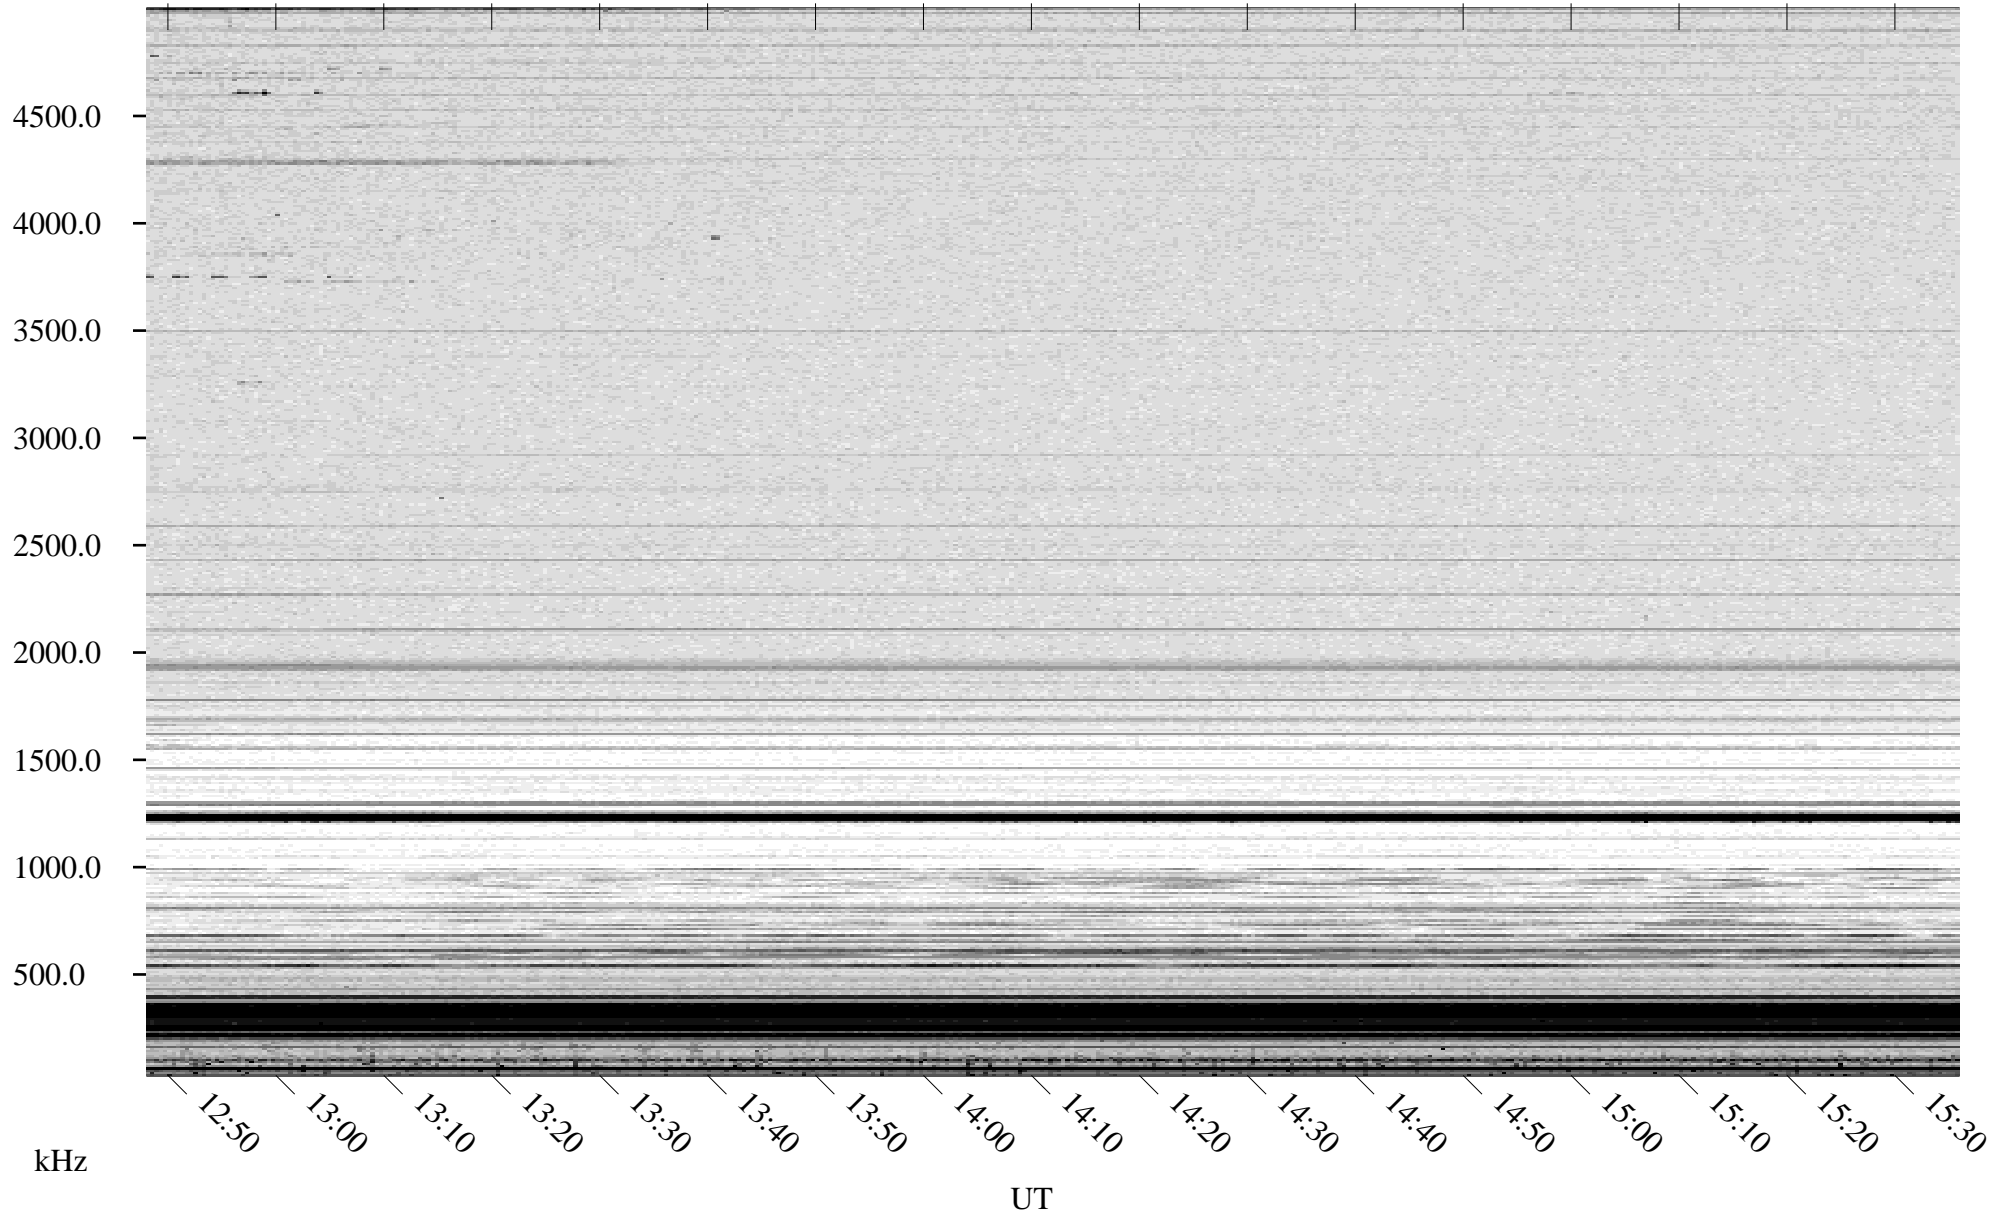

05/14/2007 Churchill, Manitoba

Linear Scale Black = 161 White = 15

CH07134L.R00m max_12

Page 1

05/14/2007 Churchill, Manitoba

Linear Scale Black = 161 White = 15

CH07134L.R00m max_12

Page 2

05/15/2007 Churchill, Manitoba

Linear Scale Black = 161 White = 15

CH07134L.R00m max_12

Page 3

05/15/2007 Churchill, Manitoba

Linear Scale Black = 161 White = 15

CH07134L.R00m max_12

Page 4

05/15/2007 Churchill, Manitoba

Linear Scale Black = 161 White = 15

CH07134L.R00m max_12

Page 5

05/15/2007 Churchill, Manitoba

Linear Scale Black = 161 White = 15

CH07134L.R00m max_12

Page 6

05/15/2007 Churchill, Manitoba

Linear Scale Black = 161 White = 15

CH07134L.R00m max_12

Page 7

05/15/2007 Churchill, Manitoba

Linear Scale Black = 161 White = 15

CH07134L.R00m max_12

Page 8