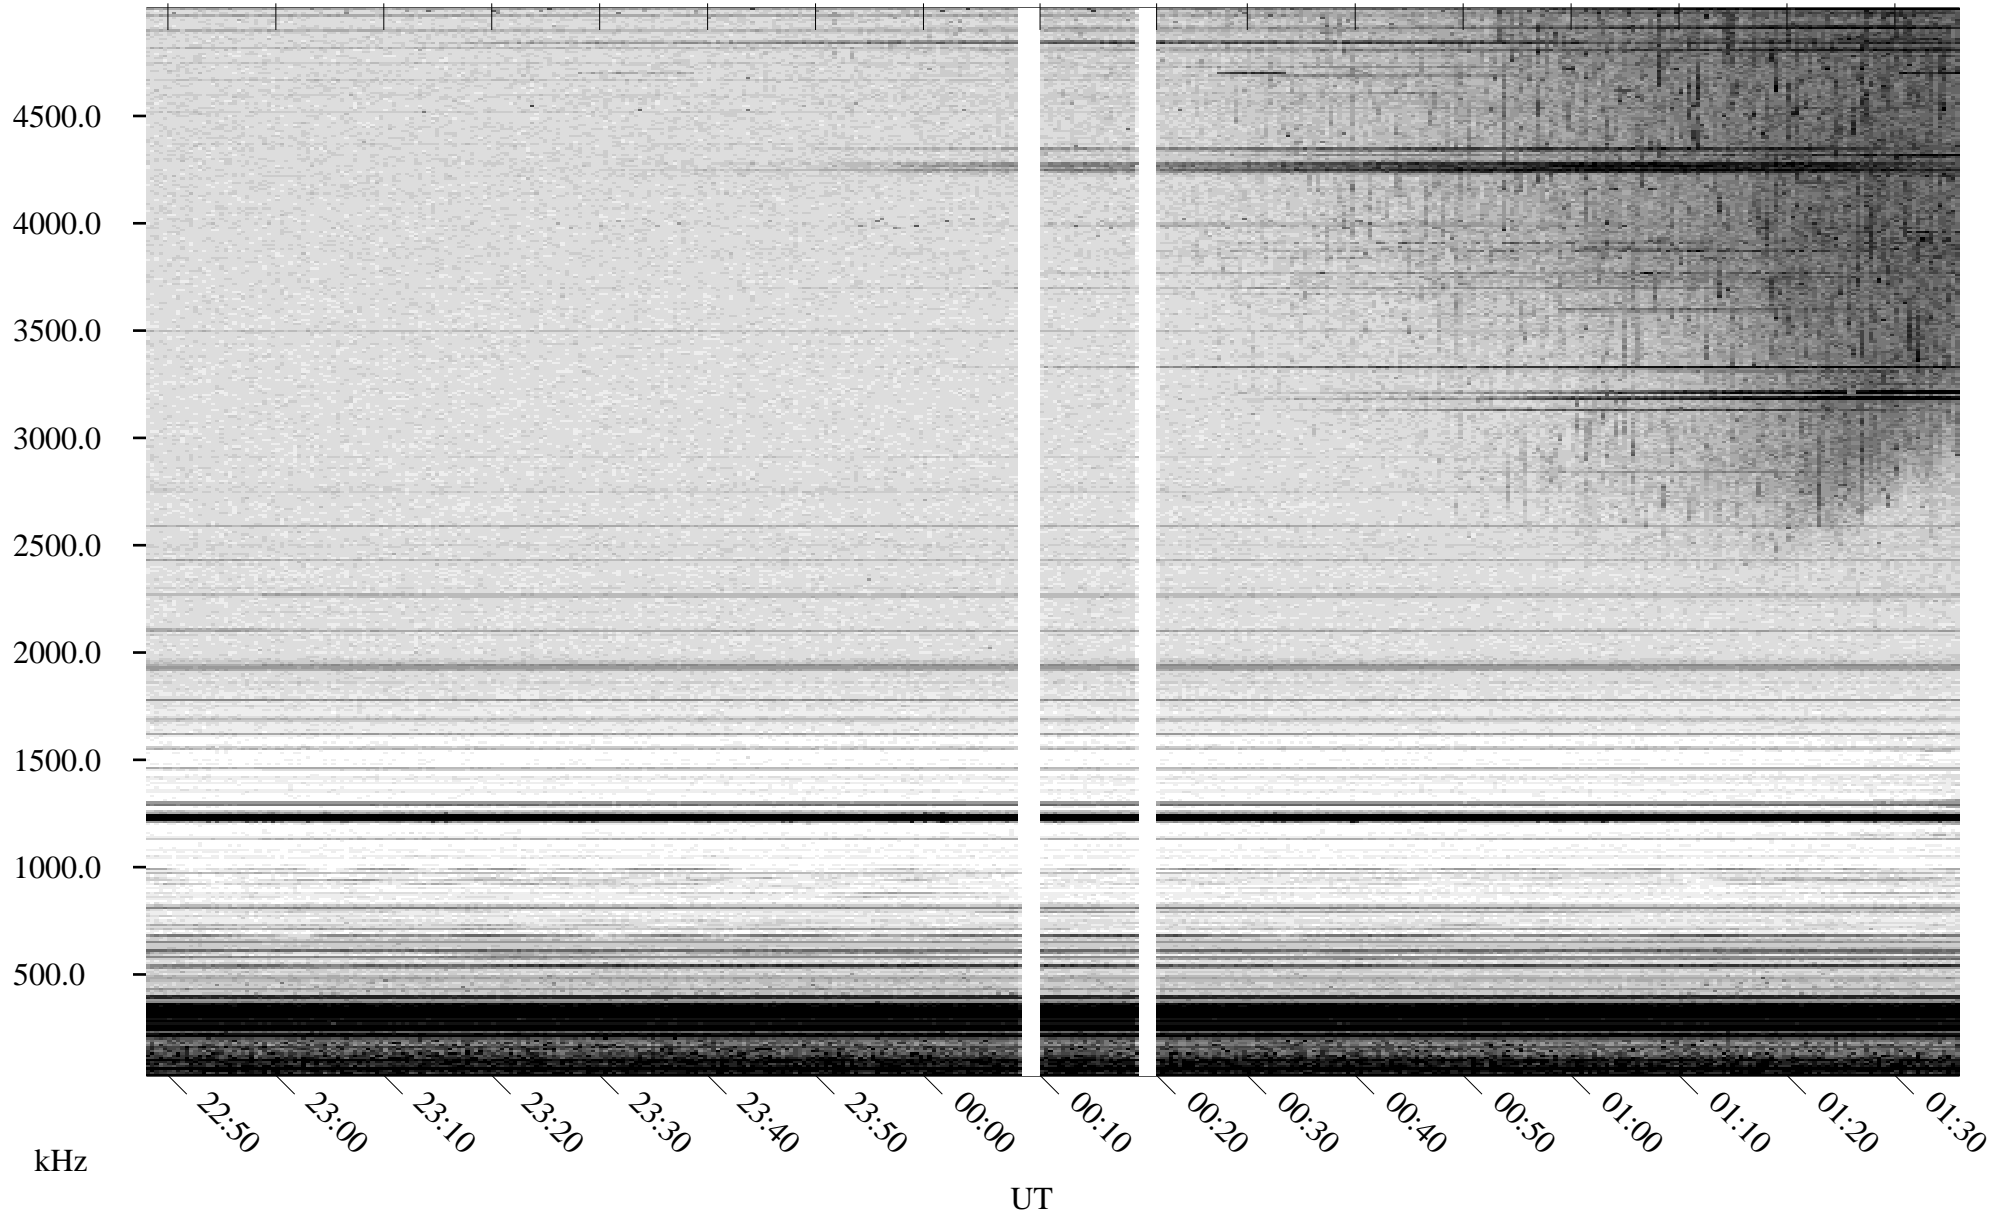

05/14/2007 Churchill, Manitoba

Linear Scale Black = 161 White = 15

CH07134L.R00m max_12

Page 1

05/14/2007 Churchill, Manitoba

Linear Scale Black = 161 White = 15

CH07134L.R00m max_12

Page 2

05/15/2007 Churchill, Manitoba

Linear Scale Black = 161 White = 15

CH07134L.R00m max_12

Page 3

05/15/2007 Churchill, Manitoba

Linear Scale Black = 161 White = 15

CH07134L.R00m max_12

Page 4

05/15/2007 Churchill, Manitoba

Linear Scale Black = 161 White = 15

CH07134L.R00m max_12

Page 5

05/15/2007 Churchill, Manitoba

Linear Scale Black = 161 White = 15

CH07134L.R00m max_12

Page 6

05/15/2007 Churchill, Manitoba

Linear Scale Black = 161 White = 15

CH07134L.R00m max_12

Page 7

05/15/2007 Churchill, Manitoba

Linear Scale Black = 161 White = 15

CH07134L.R00m max_12

Page 8