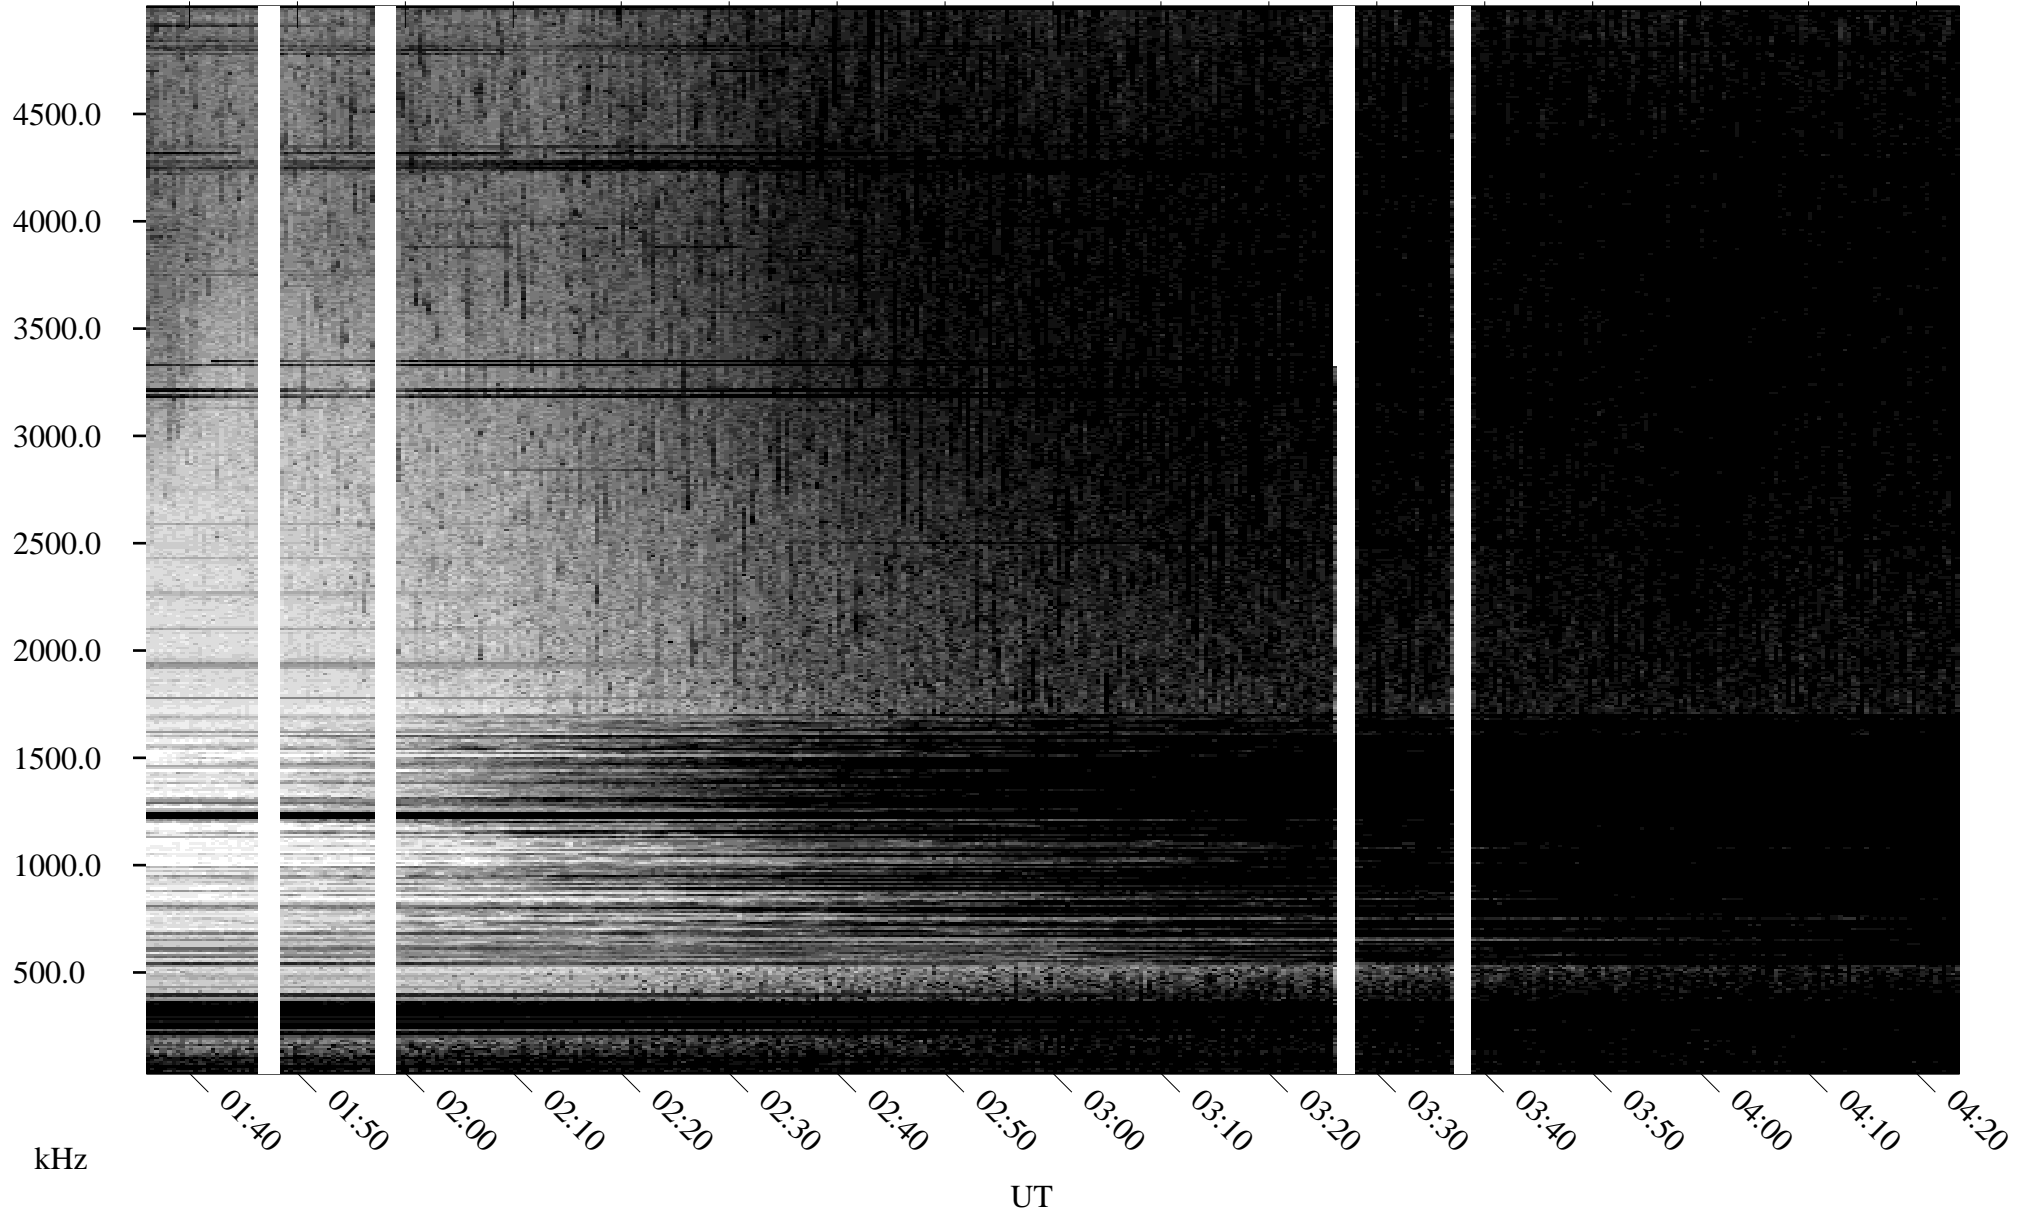

05/14/2007 Churchill, Manitoba

Linear Scale Black = 161 White = 15

CH07134L.R00m max_12

Page 1

05/14/2007 Churchill, Manitoba

Linear Scale Black = 161 White = 15

CH07134L.R00m max_12

Page 2

05/15/2007 Churchill, Manitoba

Linear Scale Black = 161 White = 15

CH07134L.R00m max_12

Page 3

05/15/2007 Churchill, Manitoba

Linear Scale Black = 161 White = 15

CH07134L.R00m max_12

Page 4

05/15/2007 Churchill, Manitoba

Linear Scale Black = 161 White = 15

CH07134L.R00m max_12

Page 5

05/15/2007 Churchill, Manitoba

Linear Scale Black = 161 White = 15

CH07134L.R00m max_12

Page 6

05/15/2007 Churchill, Manitoba

Linear Scale Black = 161 White = 15

CH07134L.R00m max_12

Page 7

05/15/2007 Churchill, Manitoba

Linear Scale Black = 161 White = 15

CH07134L.R00m max_12

Page 8