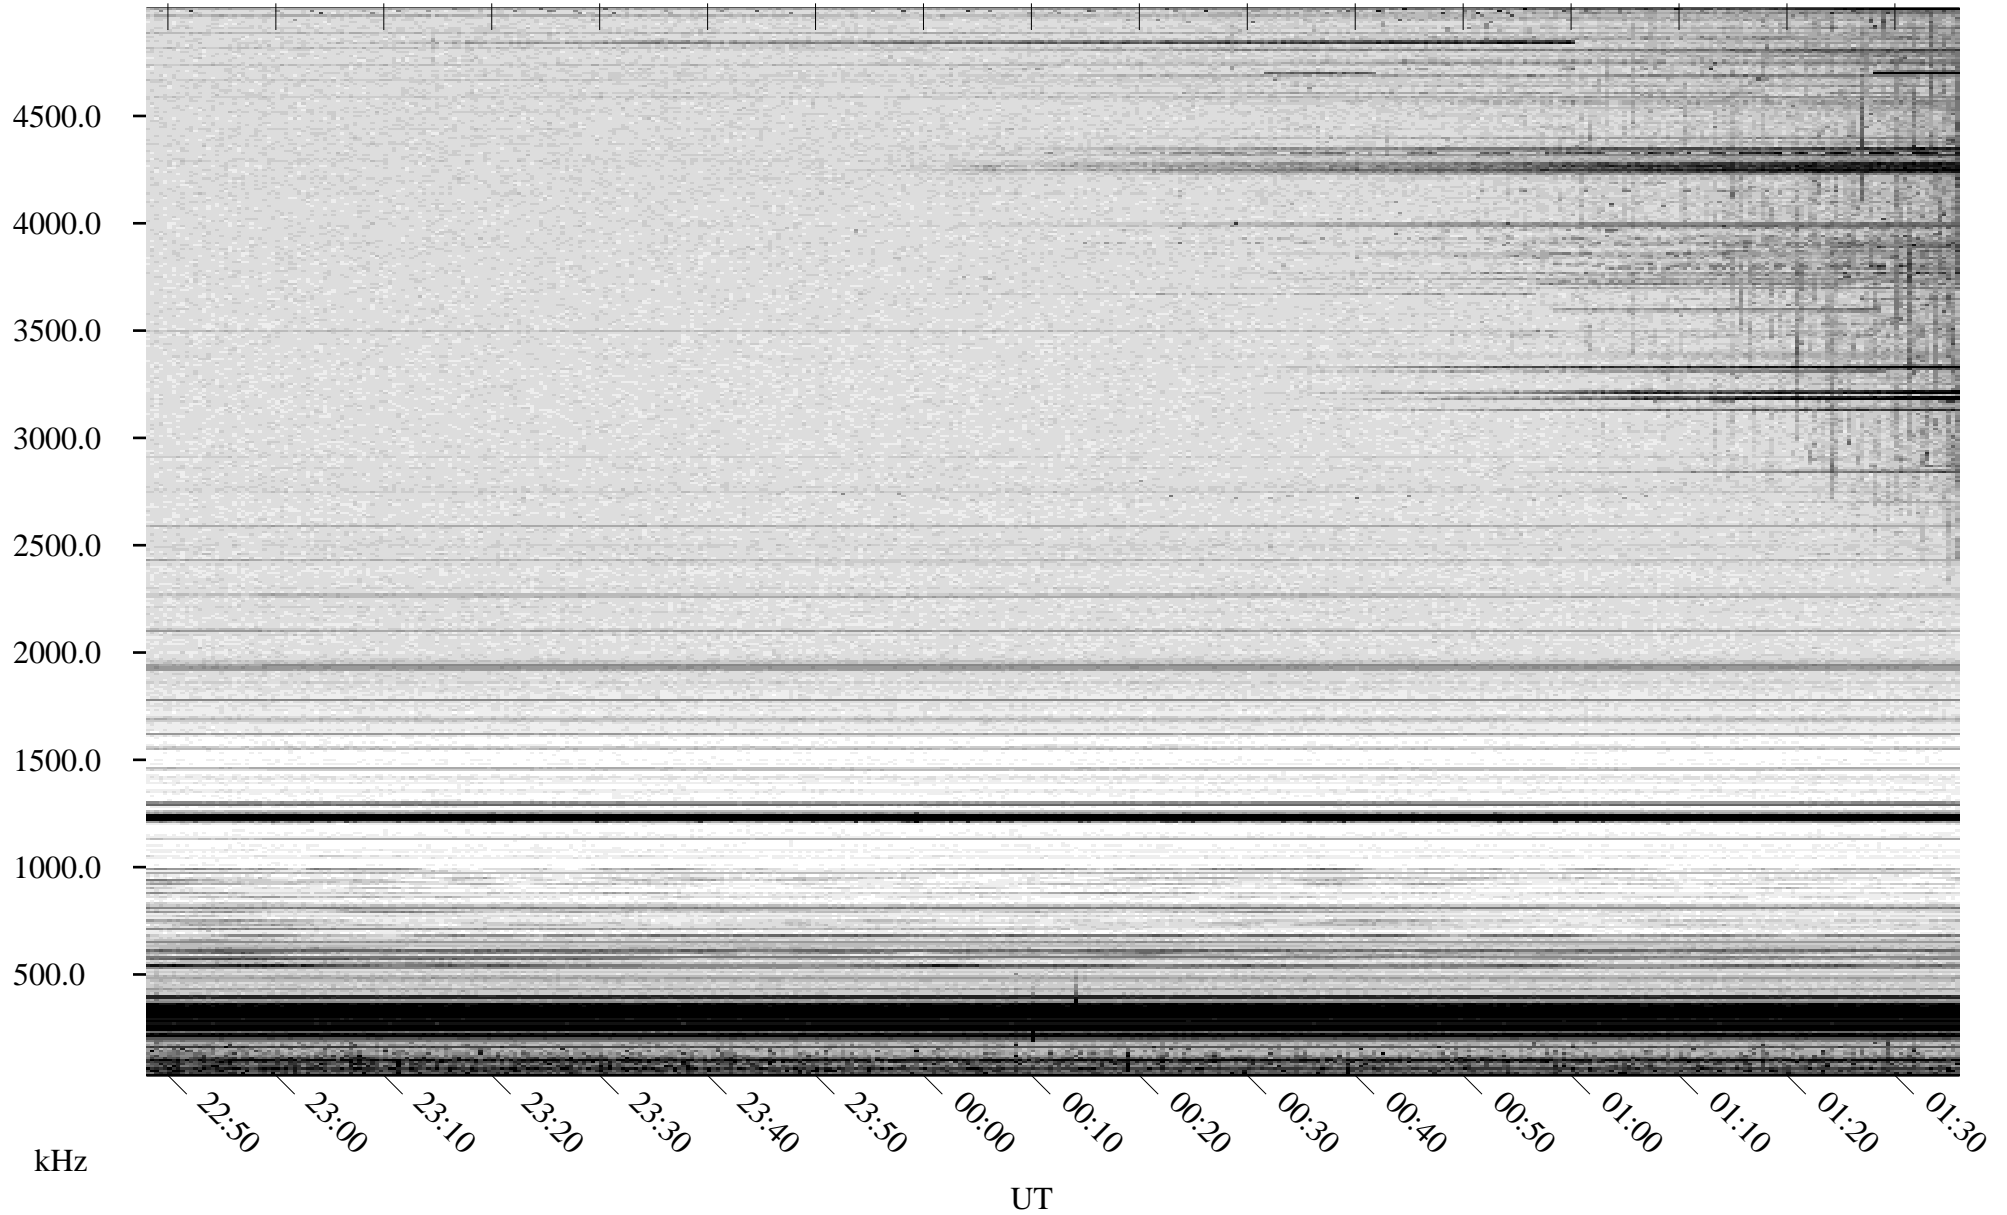

# 05/15/2007 Churchill, Manitoba

Linear Scale    Black = 161    White = 15

CH07135L.R00m max\_12

Page 1

# 05/15/2007 Churchill, Manitoba

Linear Scale    Black = 161    White = 15

CH07135L.R00m max\_12

Page 2

# 05/16/2007 Churchill, Manitoba

Linear Scale    Black = 161    White = 15

CH07135L.R00m max\_12

Page 3

# 05/16/2007 Churchill, Manitoba

Linear Scale    Black = 161    White = 15

CH07135L.R00m max\_12

Page 4