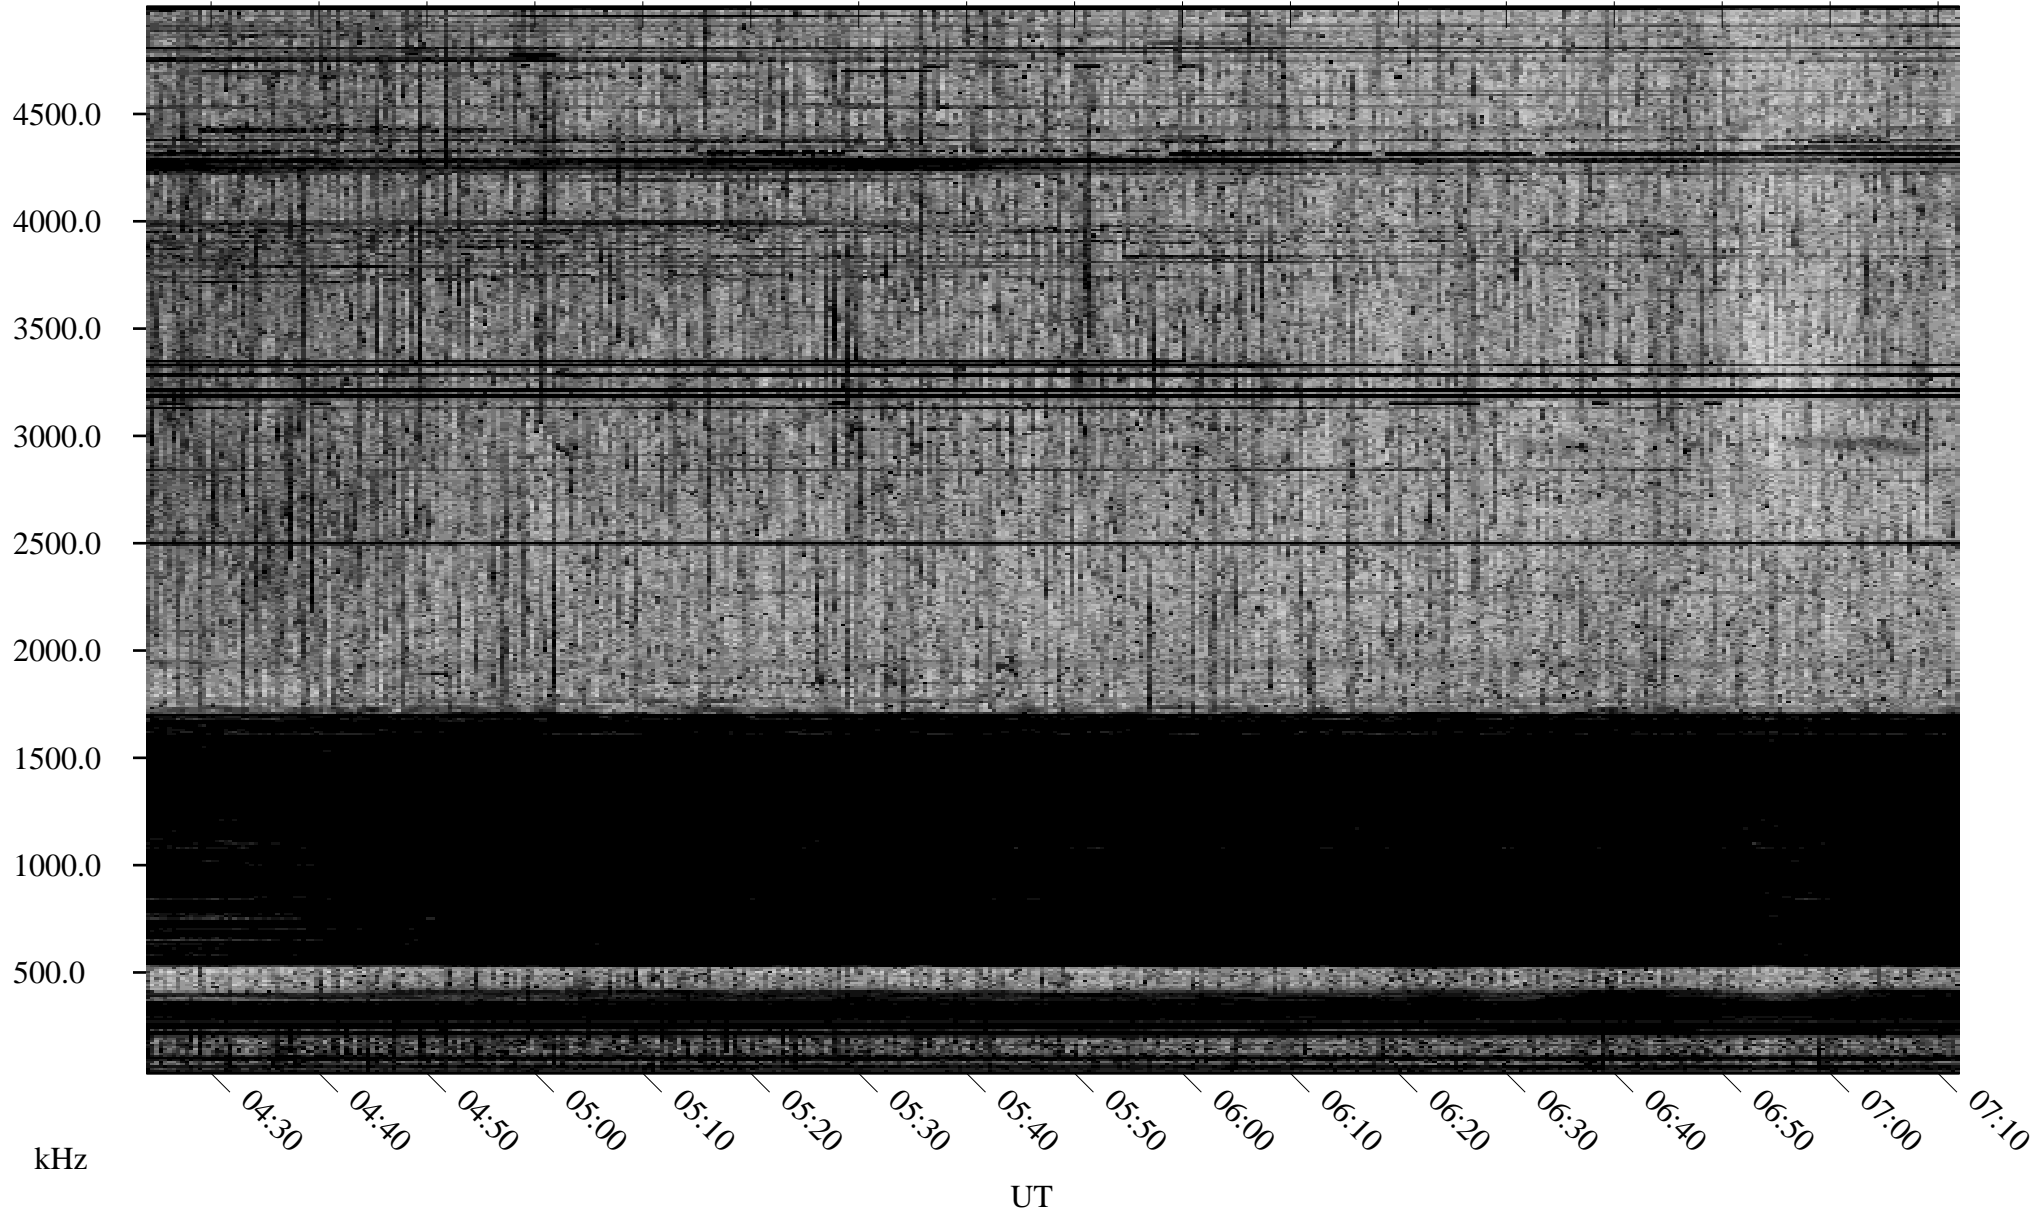

# 05/15/2007 Churchill, Manitoba

Linear Scale    Black = 161    White = 15

CH07135L.R00m max\_12

Page 1

# 05/15/2007 Churchill, Manitoba

Linear Scale    Black = 161    White = 15

CH07135L.R00m max\_12

Page 2

# 05/16/2007 Churchill, Manitoba

Linear Scale    Black = 161    White = 15

CH07135L.R00m max\_12

Page 3

# 05/16/2007 Churchill, Manitoba

Linear Scale    Black = 161    White = 15

CH07135L.R00m max\_12

Page 4