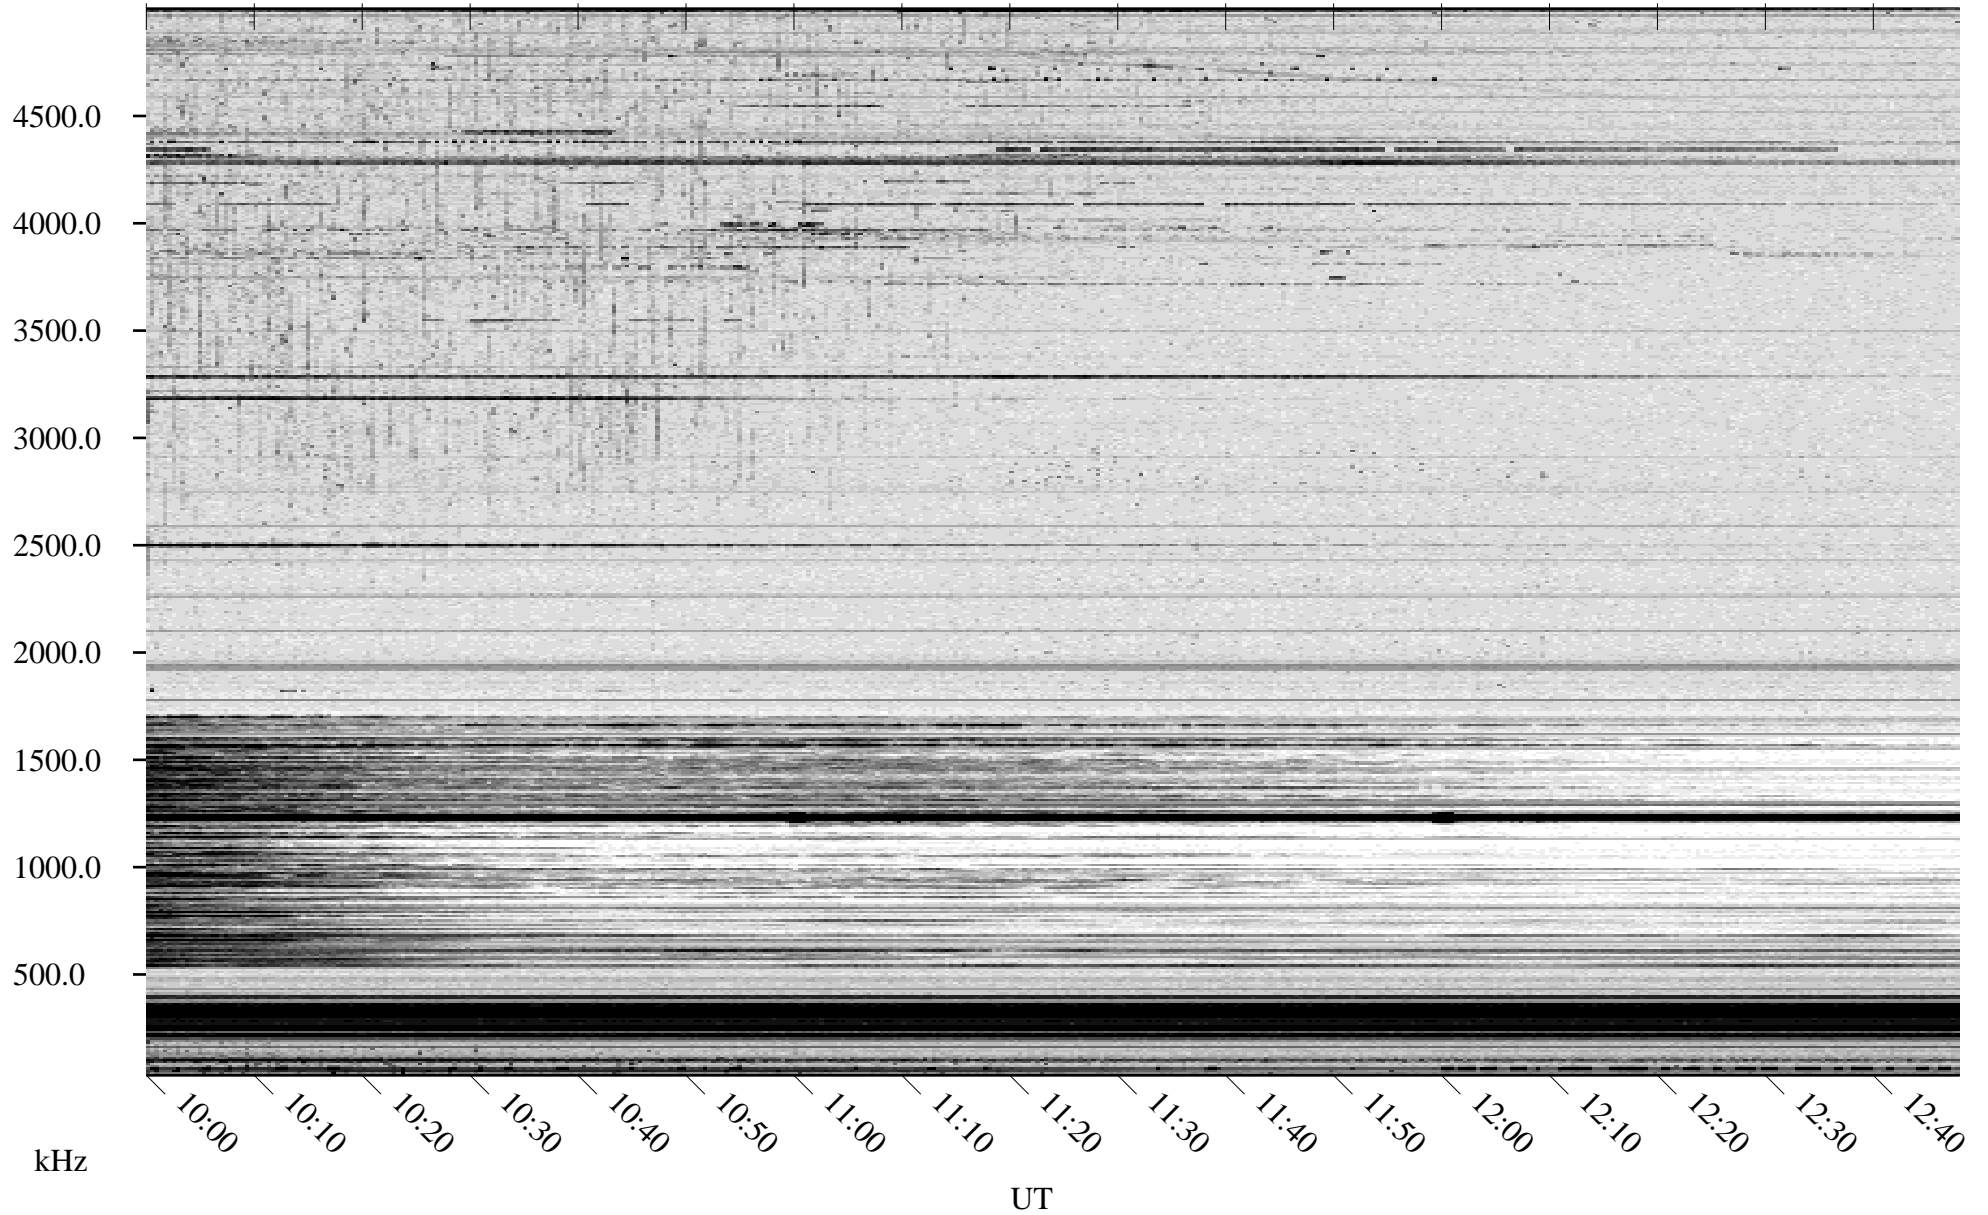

# 05/16/2007 Churchill, Manitoba

Linear Scale    Black = 161    White = 15

CH07135L.R00m max\_12

Page 4

# 05/16/2007 Churchill, Manitoba

Linear Scale    Black = 161    White = 15

CH07135L.R00m max\_12

Page 5

# 05/16/2007 Churchill, Manitoba

Linear Scale    Black = 161    White = 15

CH07135L.R00m max\_12

Page 6

# 05/16/2007 Churchill, Manitoba

Linear Scale    Black = 161    White = 15

CH07135L.R00m max\_12

Page 7