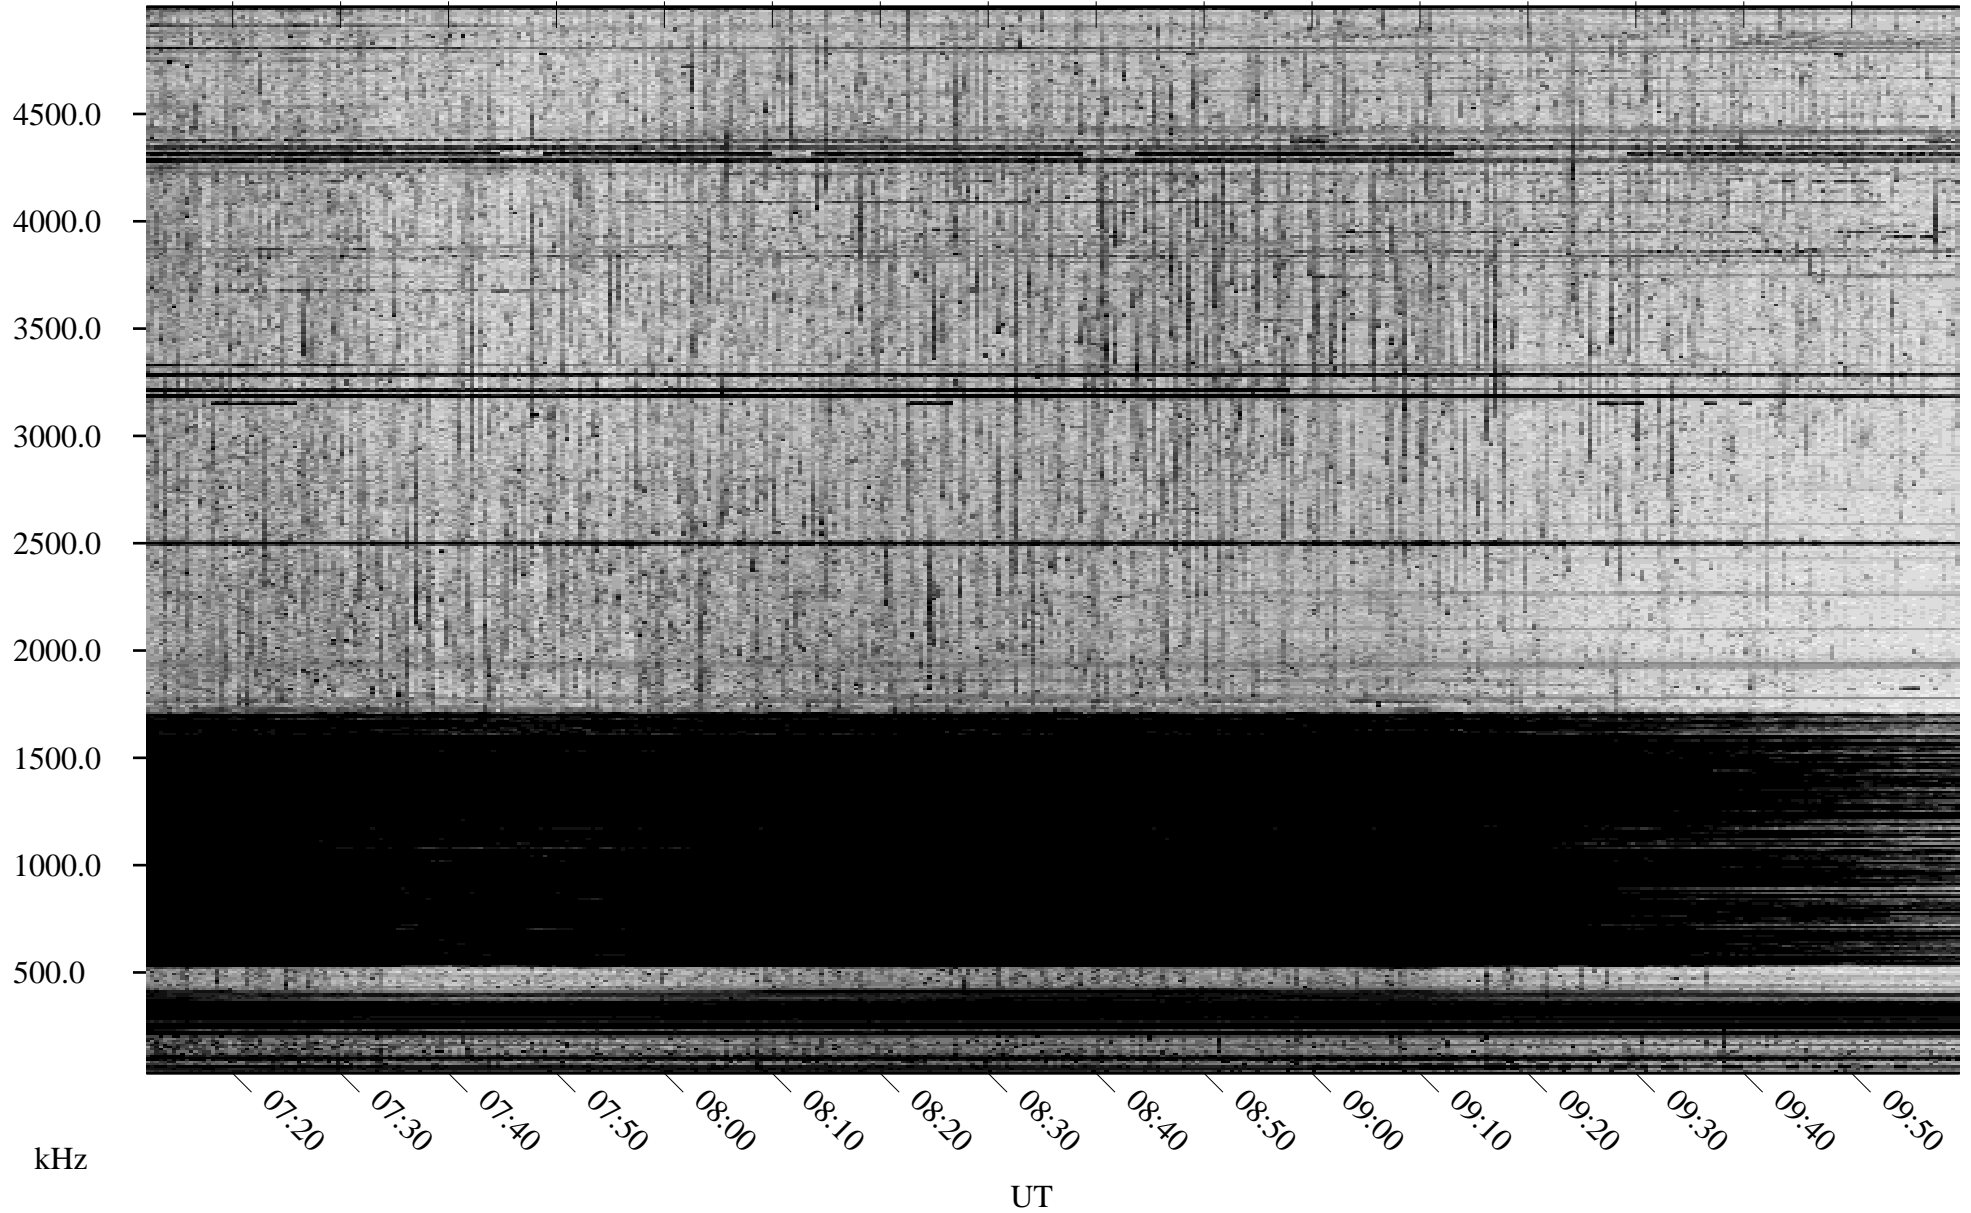

# 05/16/2007 Churchill, Manitoba

Linear Scale    Black = 161    White = 15

CH07135L.R00m max\_12

Page 4

# 05/16/2007 Churchill, Manitoba

Linear Scale    Black = 161    White = 15

CH07135L.R00m max\_12

Page 5