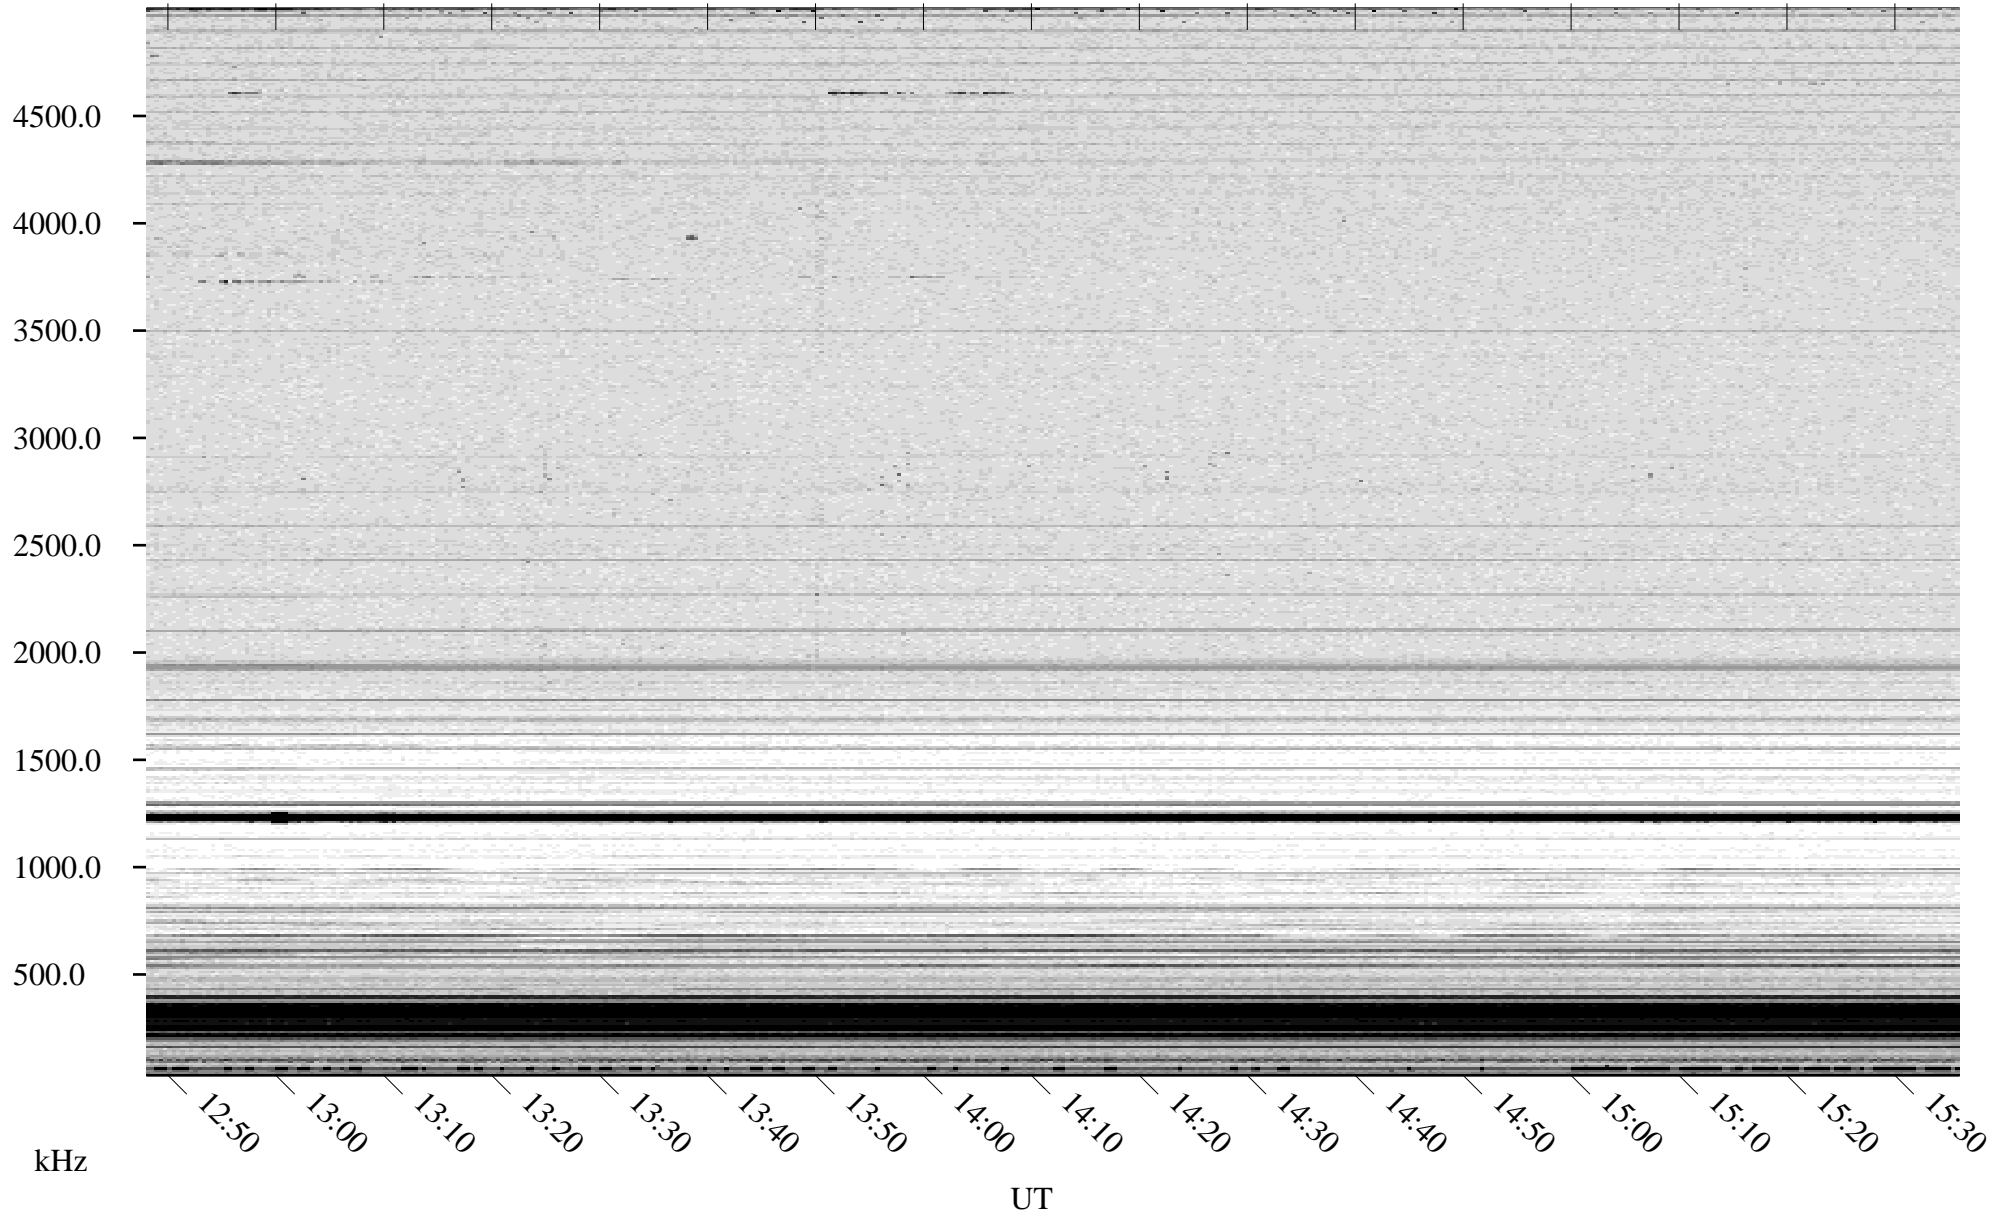

# 05/16/2007 Churchill, Manitoba

Linear Scale    Black = 161    White = 15

CH07135L.R00m max\_12

Page 5

# 05/16/2007 Churchill, Manitoba

Linear Scale    Black = 161    White = 15

CH07135L.R00m max\_12

Page 6

# 05/16/2007 Churchill, Manitoba

Linear Scale    Black = 161    White = 15

CH07135L.R00m max\_12

Page 7

# 05/16/2007 Churchill, Manitoba

Linear Scale    Black = 161    White = 15

CH07135L.R00m max\_12

Page 8