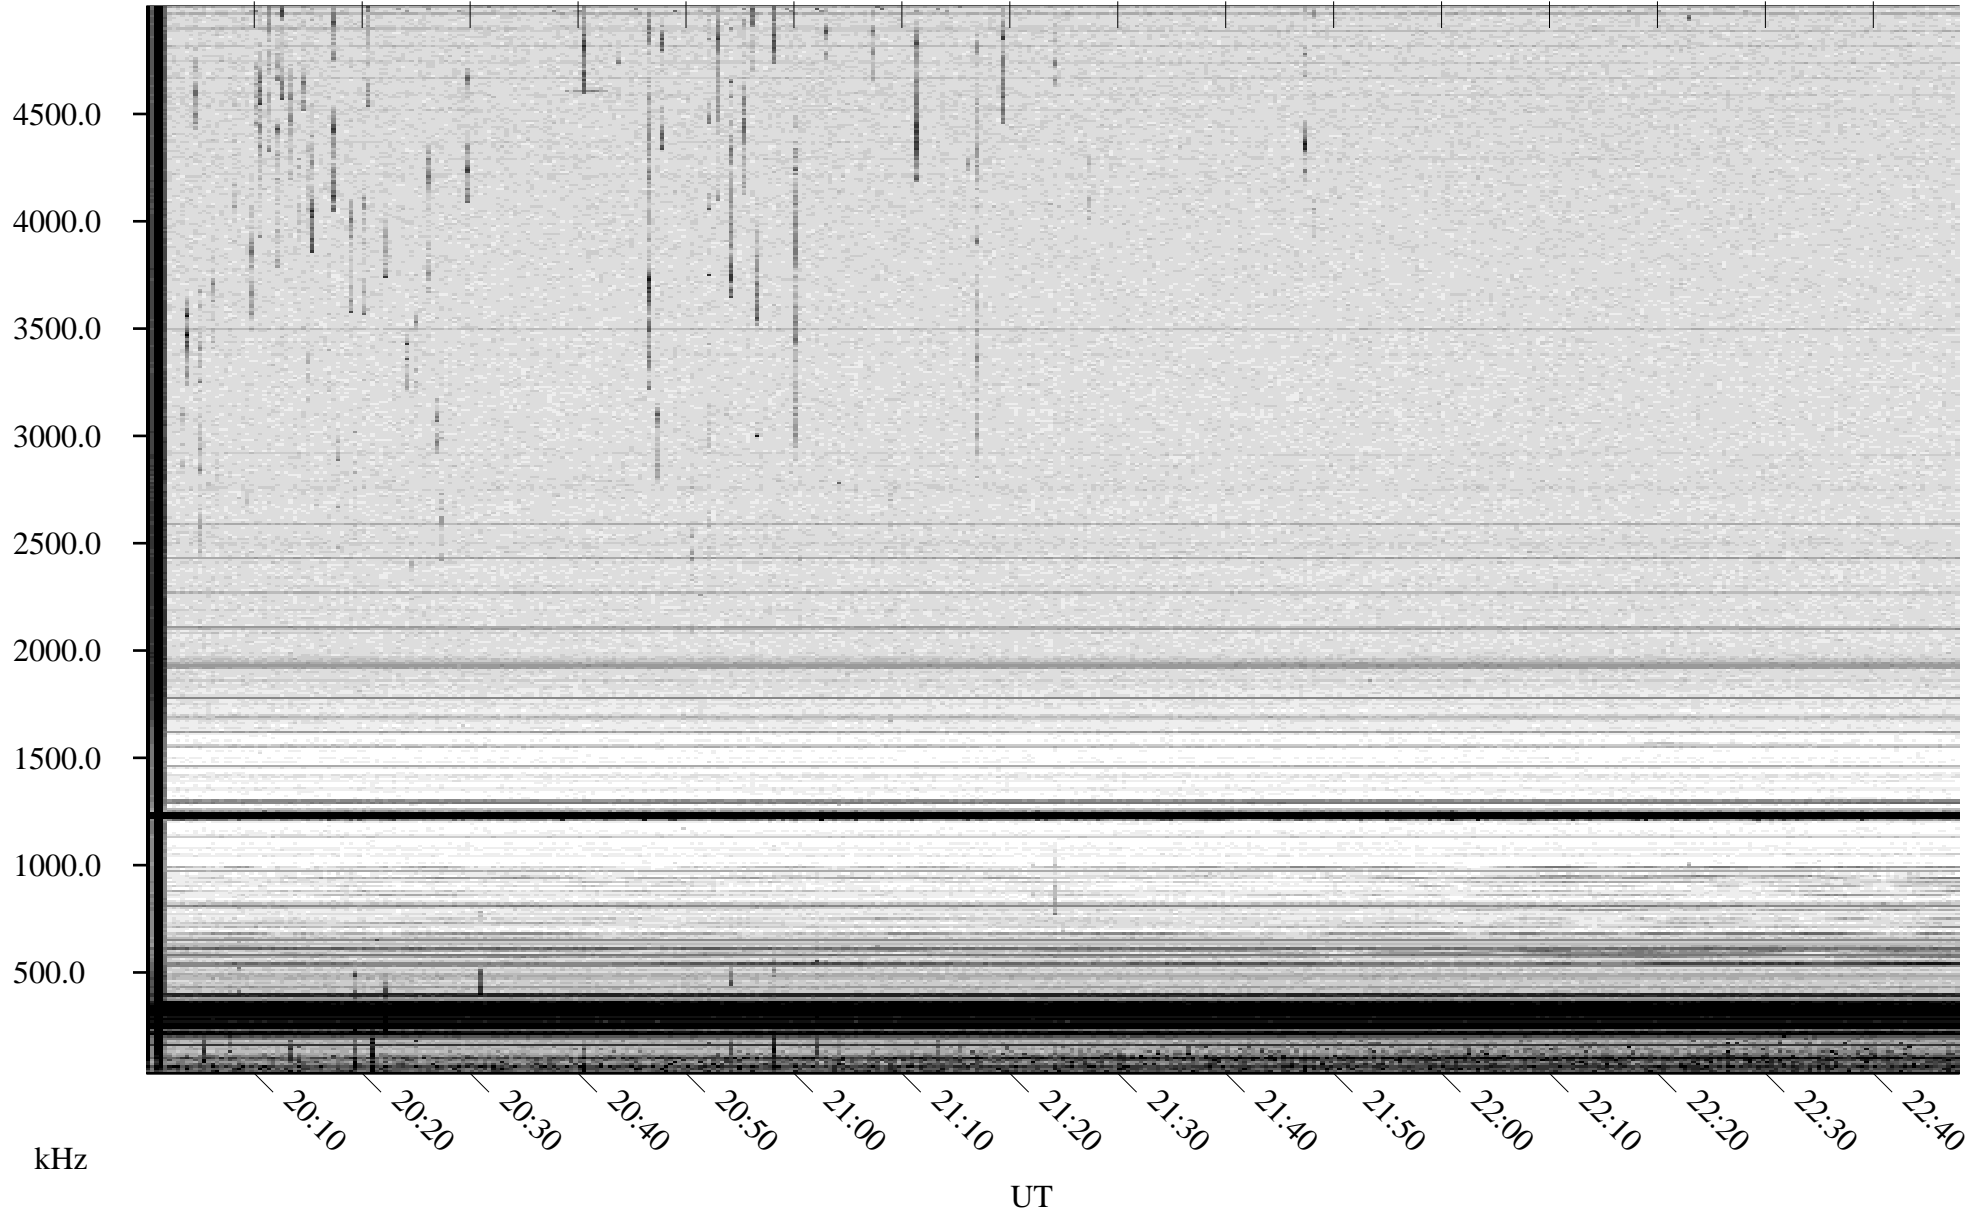

# 05/15/2007 Churchill, Manitoba

Linear Scale    Black = 161    White = 15

CH07135L.R00m max\_12

Page 1

# 05/15/2007 Churchill, Manitoba

Linear Scale    Black = 161    White = 15

CH07135L.R00m max\_12

Page 2

# 05/16/2007 Churchill, Manitoba

Linear Scale    Black = 161    White = 15

CH07135L.R00m max\_12

Page 3

# 05/16/2007 Churchill, Manitoba

Linear Scale    Black = 161    White = 15

CH07135L.R00m max\_12

Page 4