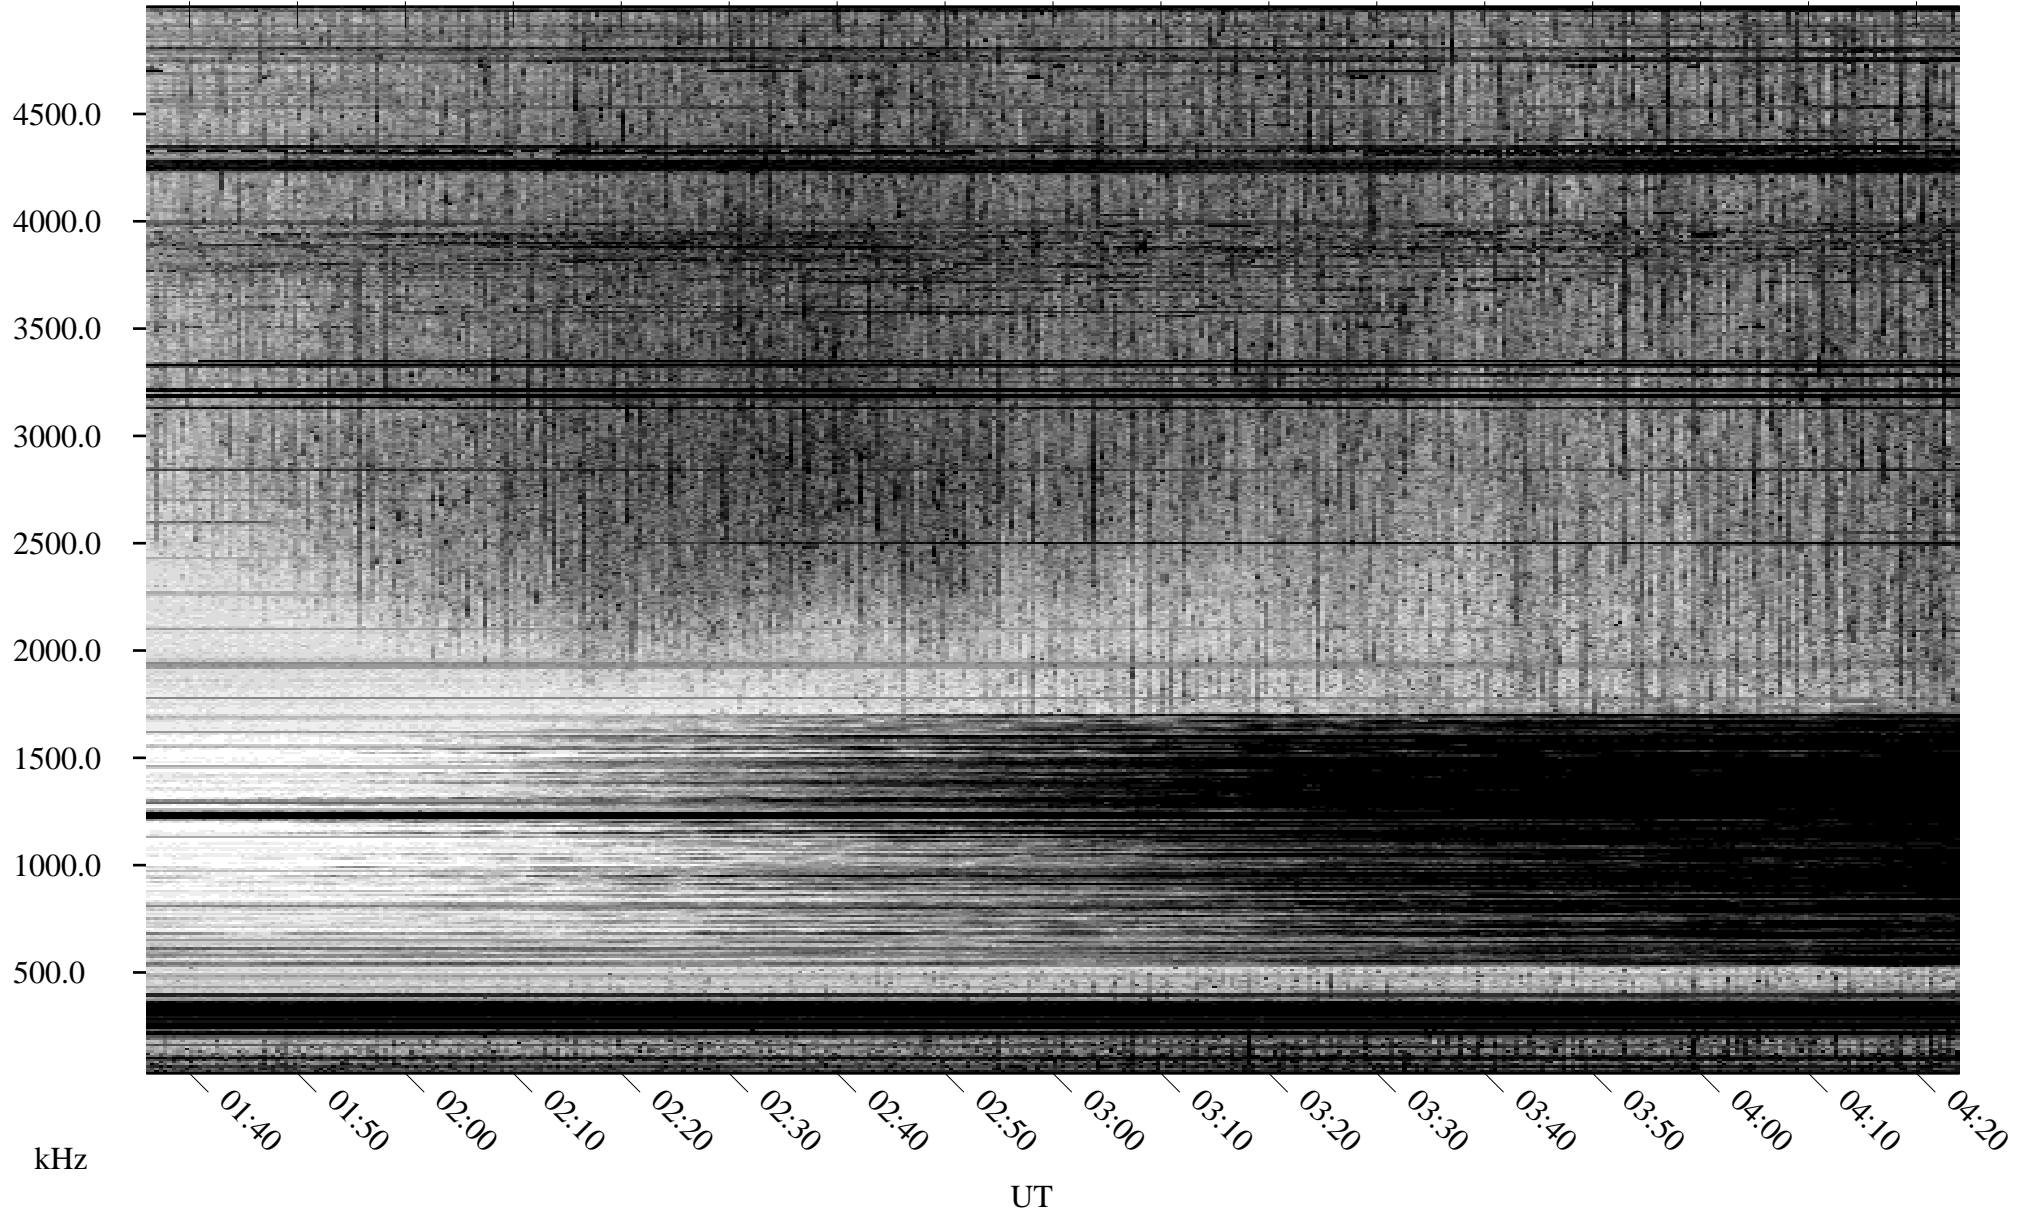

# 05/15/2007 Churchill, Manitoba

Linear Scale    Black = 161    White = 15

CH07135L.R00m max\_12

Page 1

# 05/15/2007 Churchill, Manitoba

Linear Scale    Black = 161    White = 15

CH07135L.R00m max\_12

Page 2

# 05/16/2007 Churchill, Manitoba

Linear Scale    Black = 161    White = 15

CH07135L.R00m max\_12

Page 3

# 05/16/2007 Churchill, Manitoba

Linear Scale    Black = 161    White = 15

CH07135L.R00m max\_12

Page 4