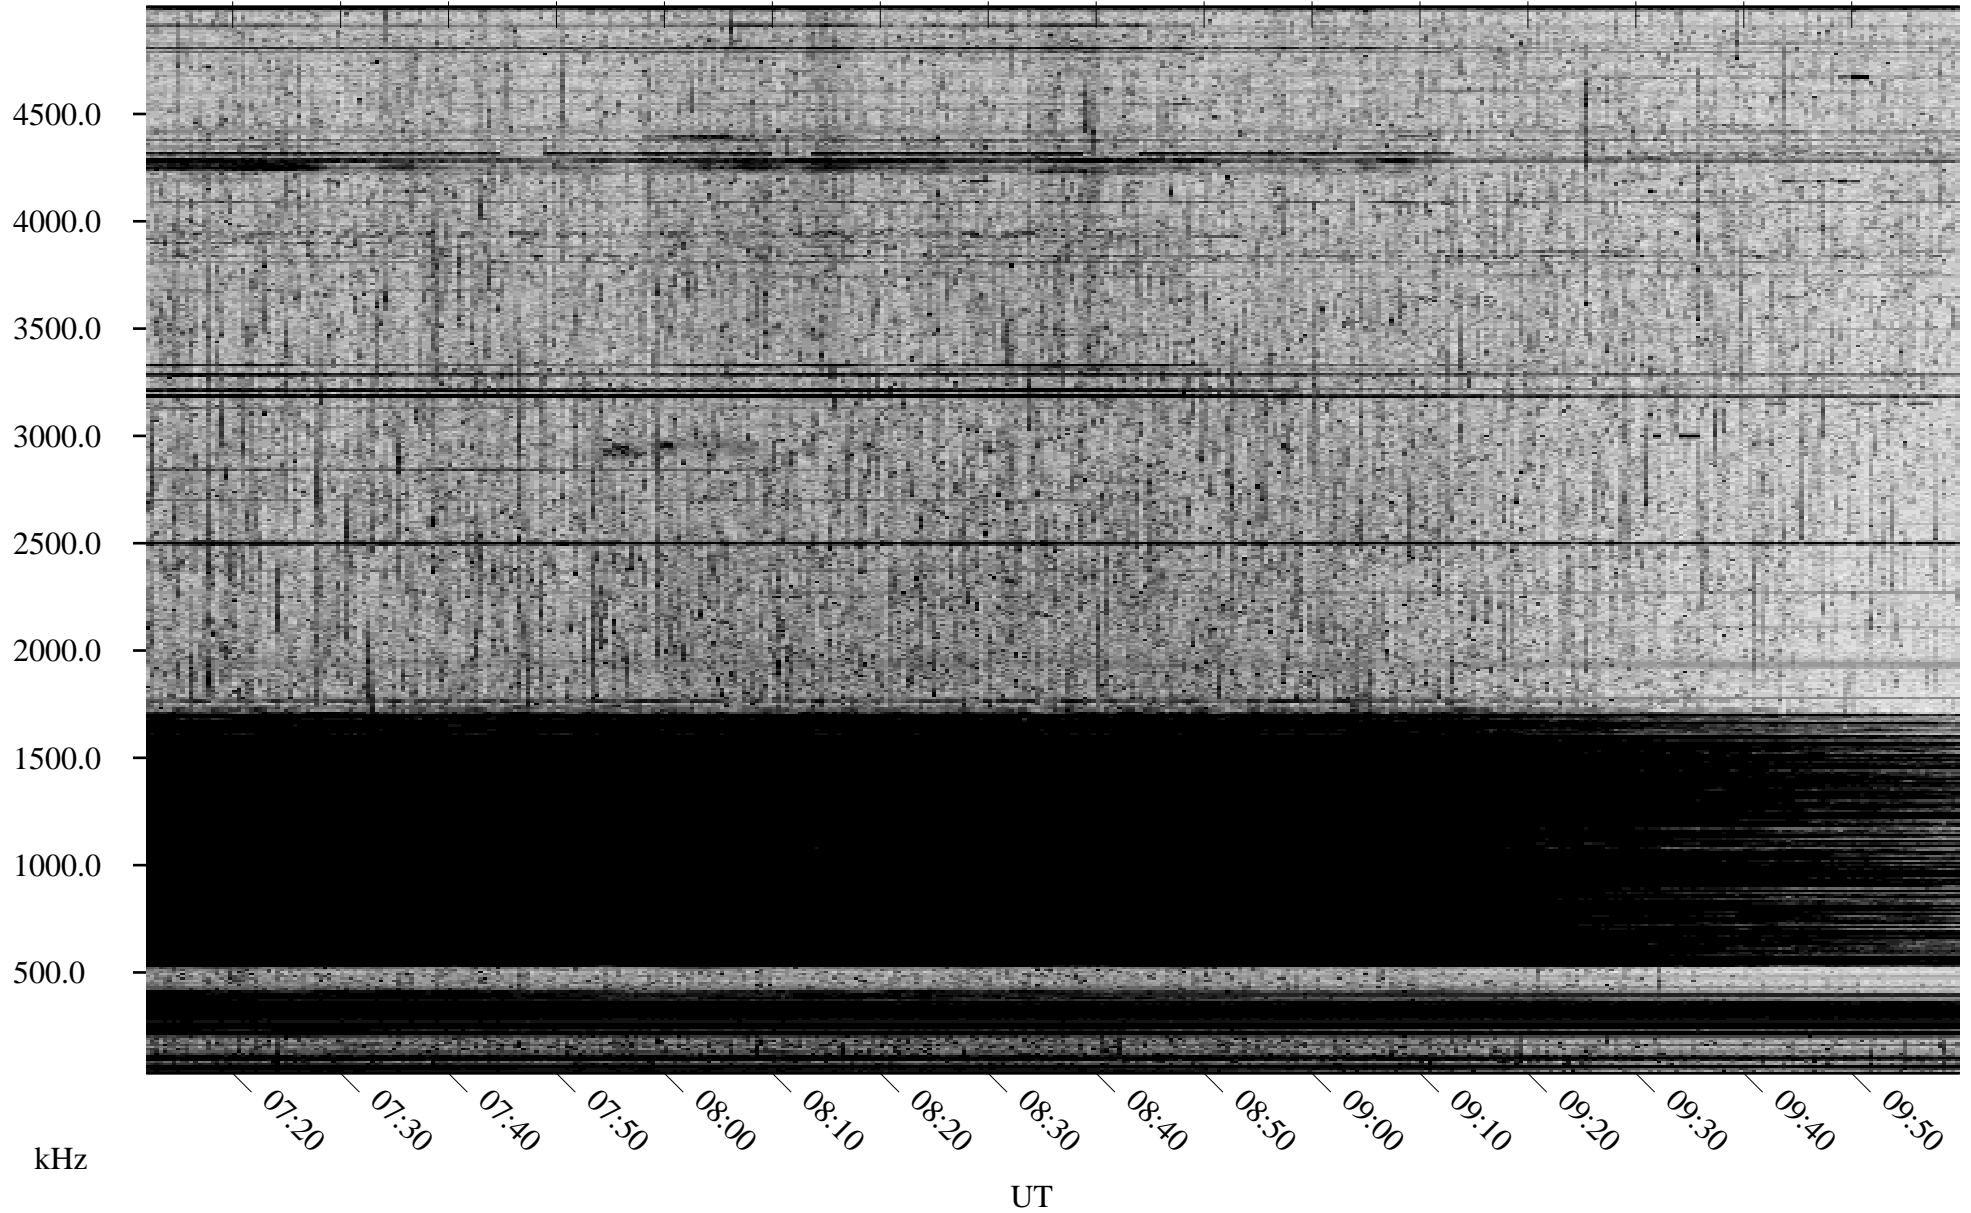

# 05/17/2007 Churchill, Manitoba

Linear Scale    Black = 161    White = 15

CH07136L.R00m max\_12

Page 4

# 05/17/2007 Churchill, Manitoba

Linear Scale    Black = 161    White = 15

CH07136L.R00m max\_12

Page 5