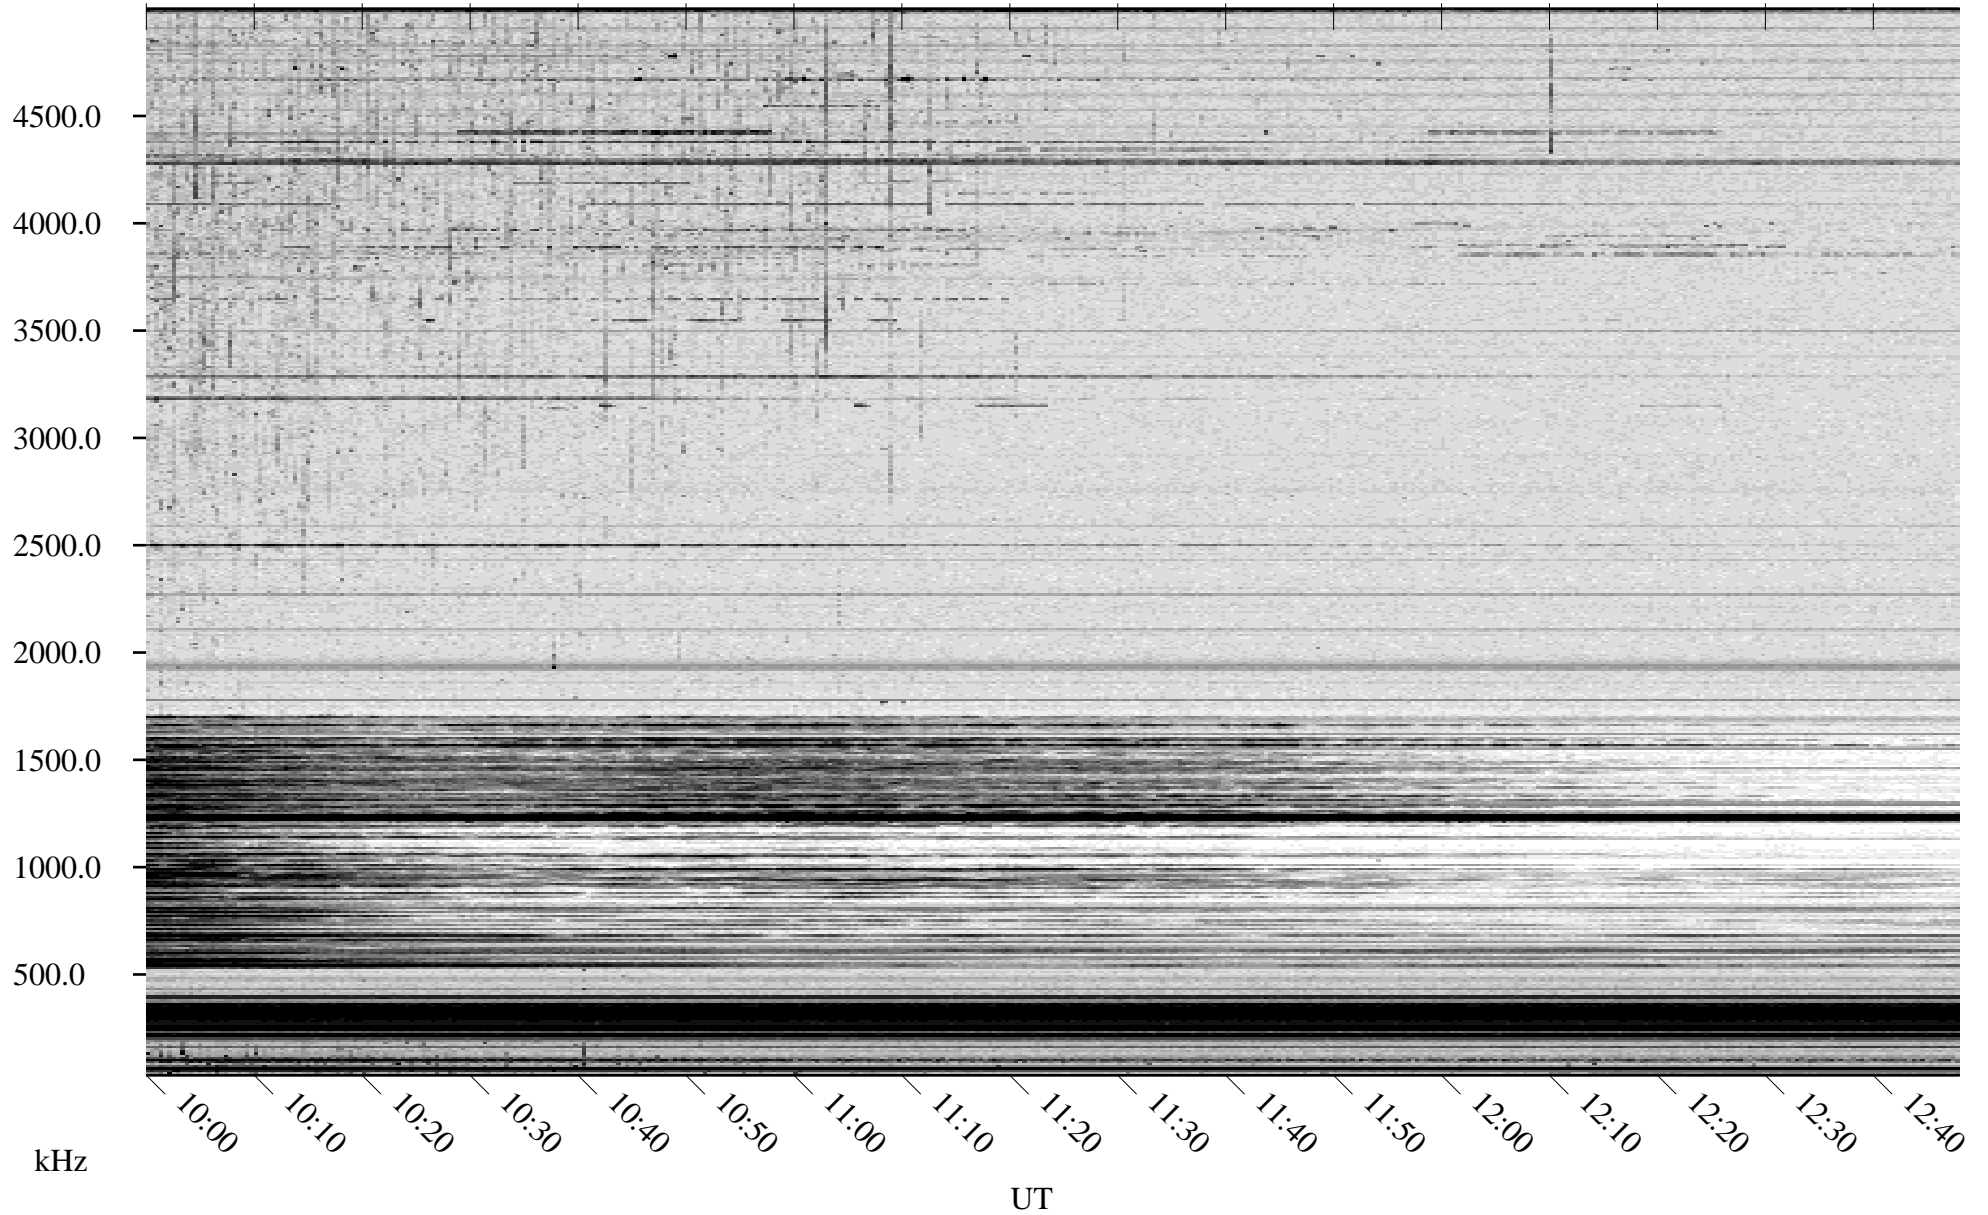

# 05/17/2007 Churchill, Manitoba

Linear Scale    Black = 161    White = 15

CH07136L.R00m max\_12

Page 4

# 05/17/2007 Churchill, Manitoba

Linear Scale    Black = 161    White = 15

CH07136L.R00m max\_12

Page 5

# 05/17/2007 Churchill, Manitoba

Linear Scale    Black = 161    White = 15

CH07136L.R00m max\_12

Page 6