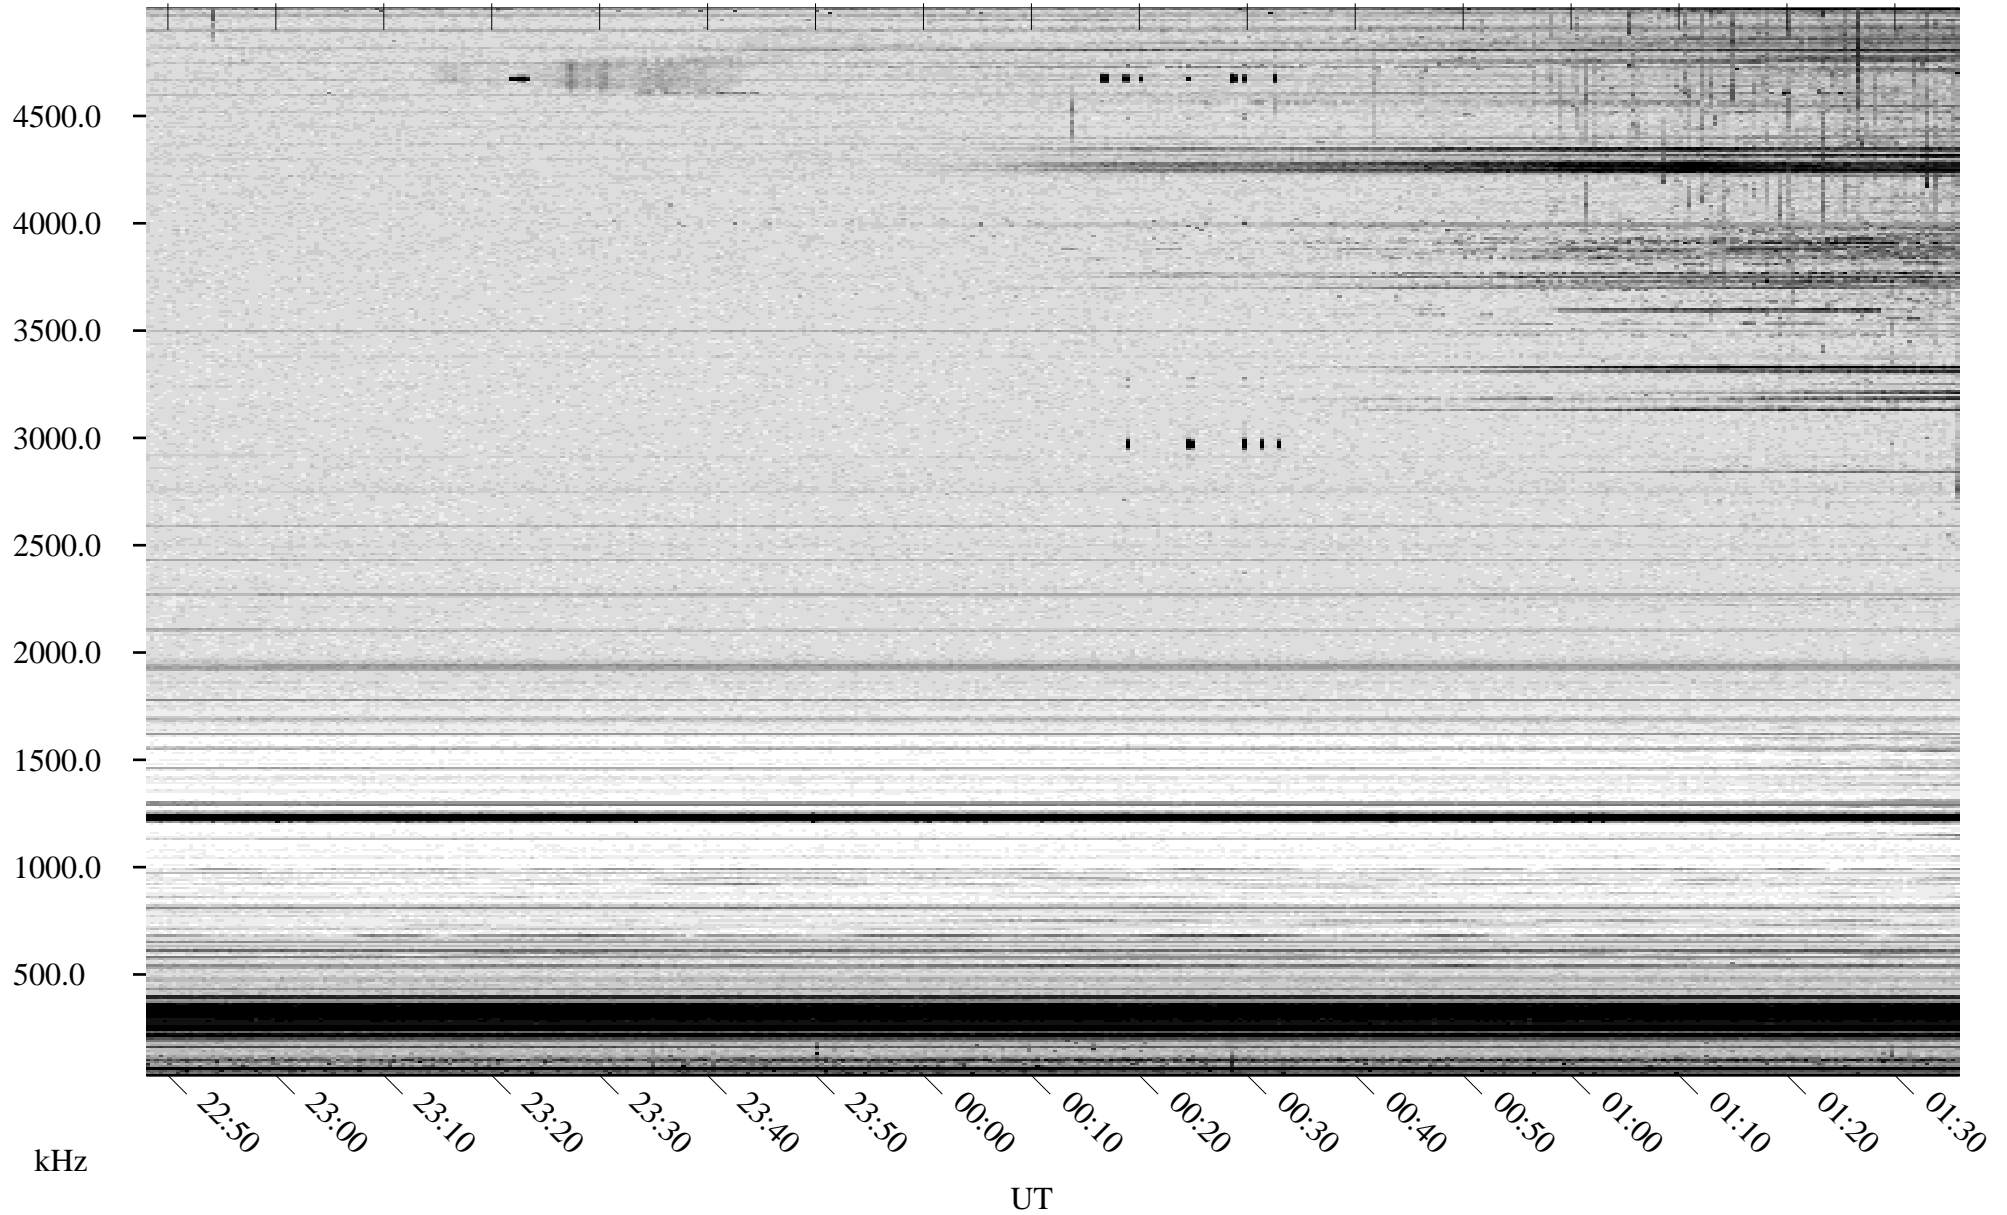

# 05/16/2007 Churchill, Manitoba

Linear Scale    Black = 161    White = 15

CH07136L.R00m max\_12

Page 1

# 05/16/2007 Churchill, Manitoba

Linear Scale    Black = 161    White = 15

CH07136L.R00m max\_12

Page 2

# 05/17/2007 Churchill, Manitoba

Linear Scale    Black = 161    White = 15

CH07136L.R00m max\_12

Page 3

# 05/17/2007 Churchill, Manitoba

Linear Scale    Black = 161    White = 15

CH07136L.R00m max\_12

Page 4