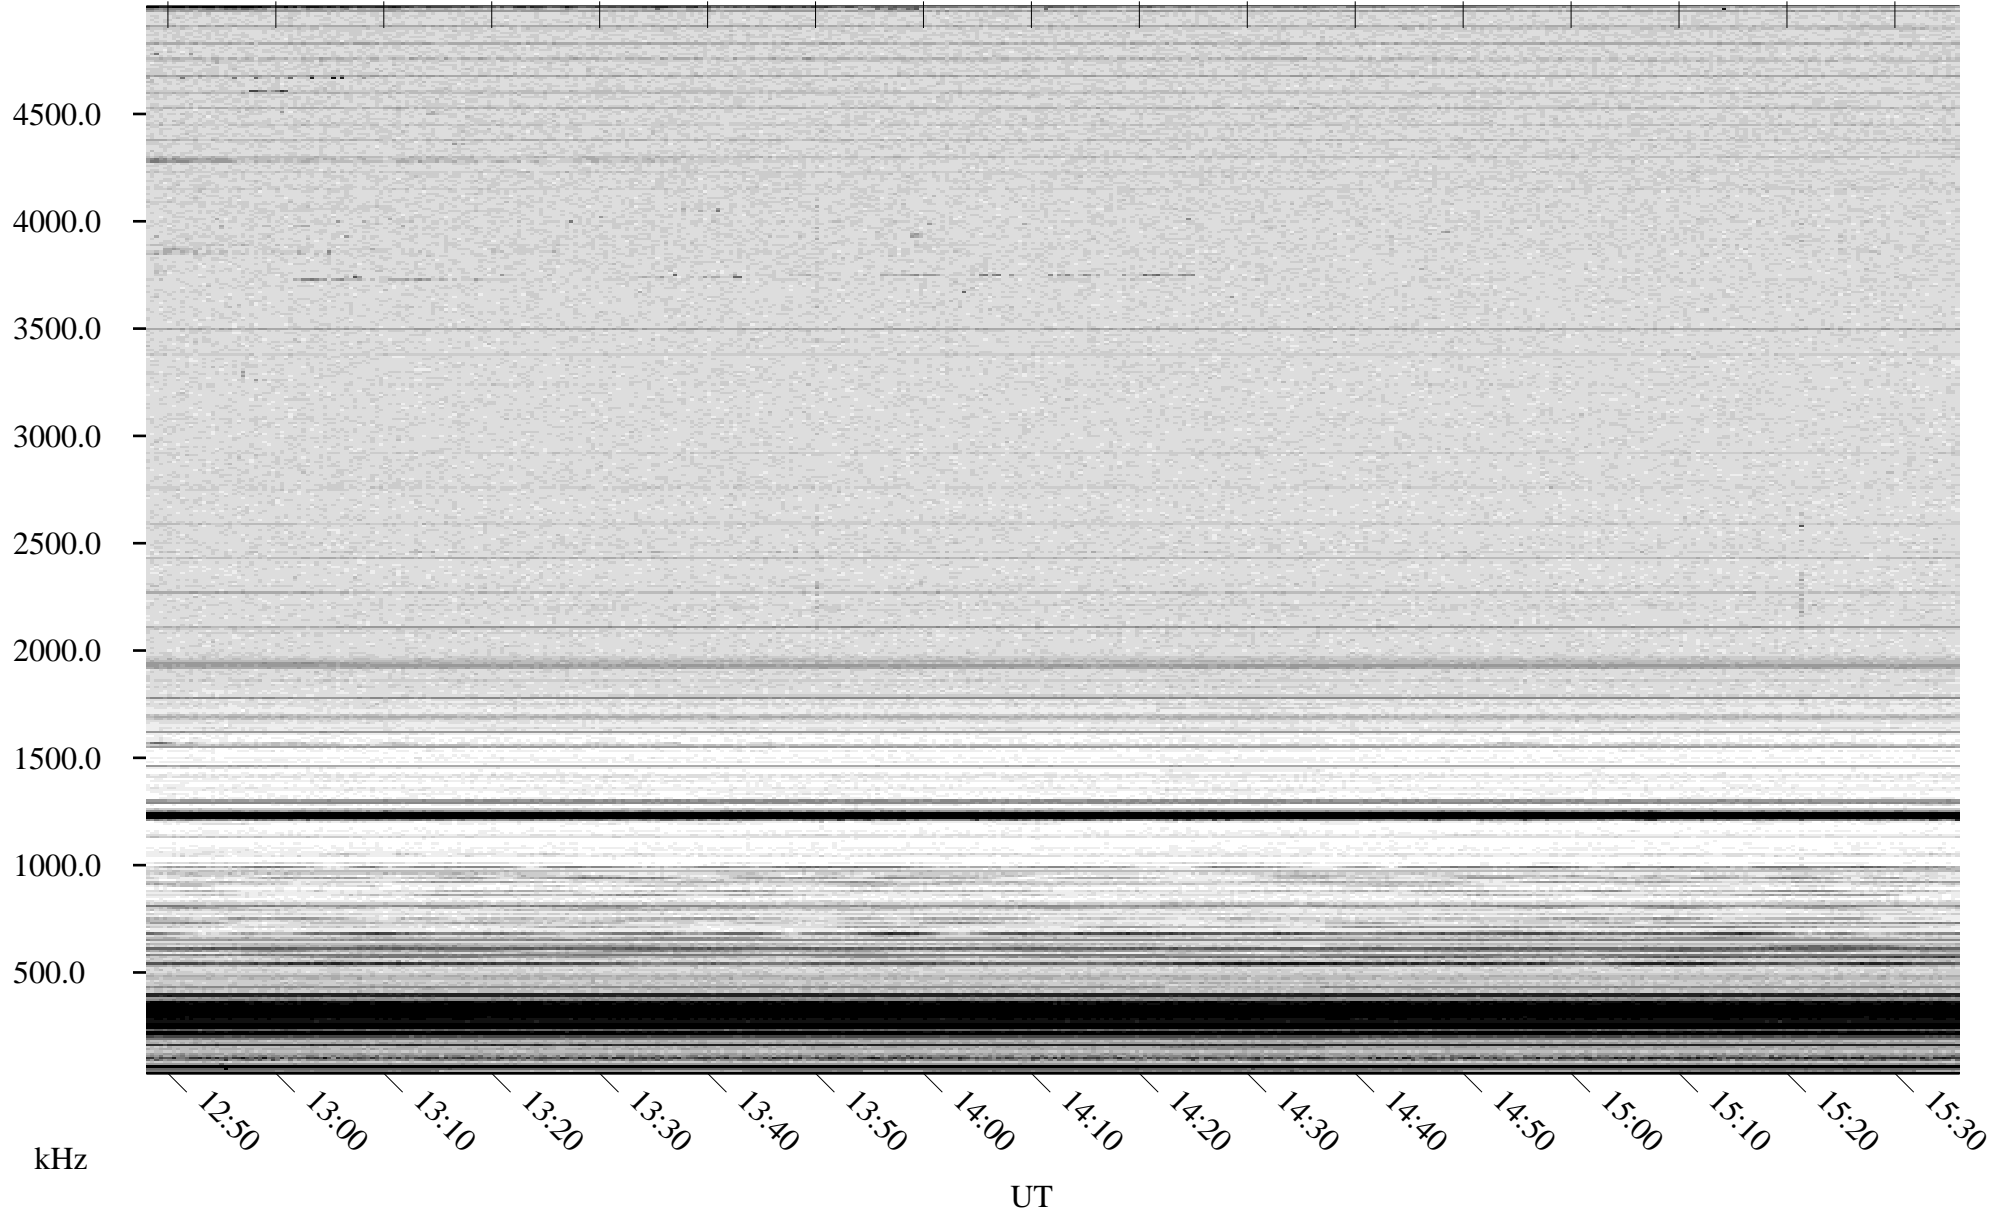

# 05/17/2007 Churchill, Manitoba

Linear Scale    Black = 161    White = 15

CH07136L.R00m max\_12

Page 5

# 05/17/2007 Churchill, Manitoba

Linear Scale    Black = 161    White = 15

CH07136L.R00m max\_12

Page 6

# 05/17/2007 Churchill, Manitoba

Linear Scale    Black = 161    White = 15

CH07136L.R00m max\_12

Page 7

# 05/17/2007 Churchill, Manitoba

Linear Scale    Black = 161    White = 15

CH07136L.R00m max\_12

Page 8