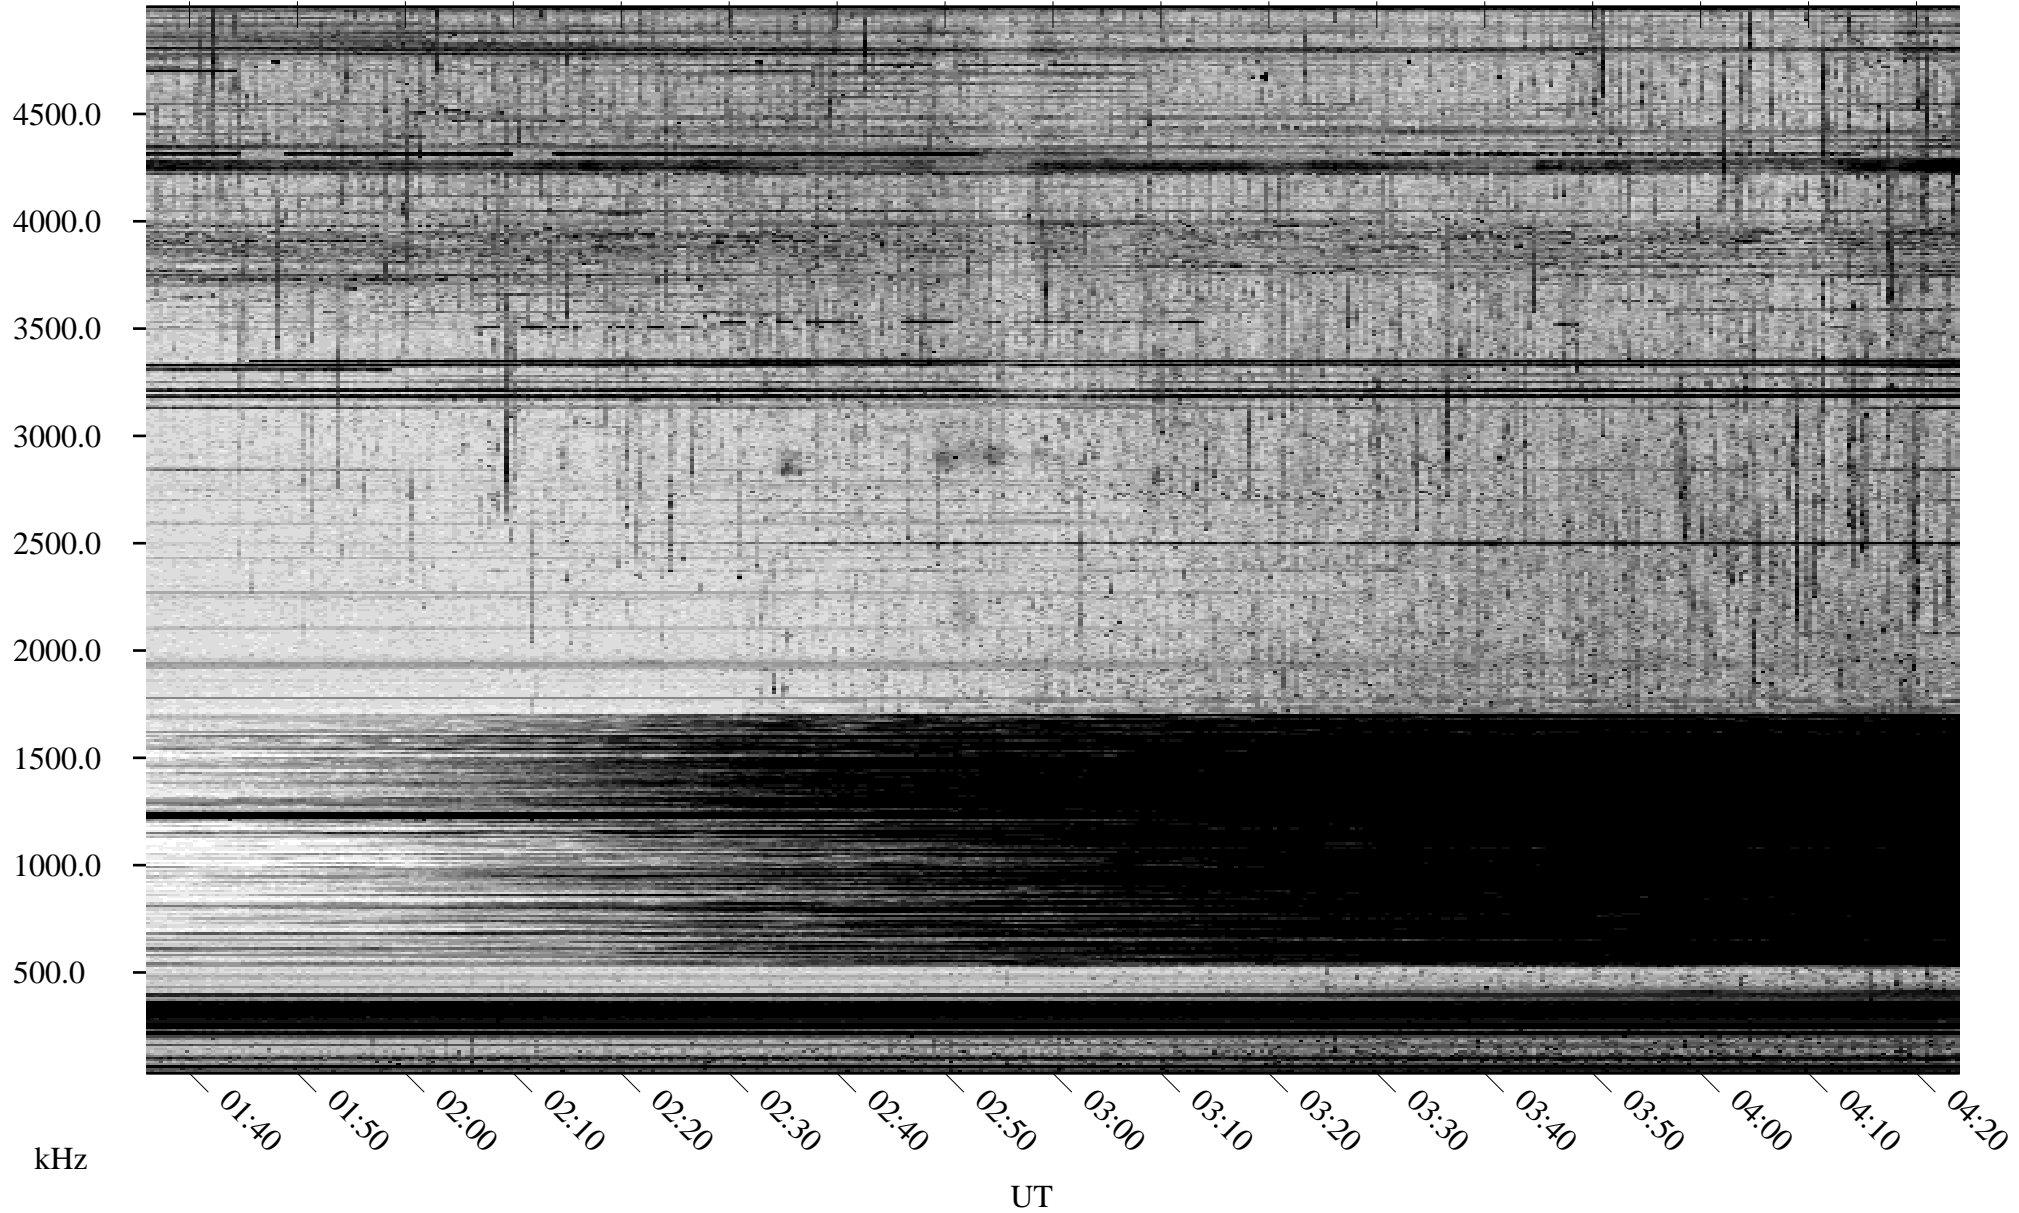

# 05/16/2007 Churchill, Manitoba

Linear Scale    Black = 161    White = 15

CH07136L.R00m max\_12

Page 1

# 05/16/2007 Churchill, Manitoba

Linear Scale    Black = 161    White = 15

CH07136L.R00m max\_12

Page 2

# 05/17/2007 Churchill, Manitoba

Linear Scale    Black = 161    White = 15

CH07136L.R00m max\_12

Page 3

# 05/17/2007 Churchill, Manitoba

Linear Scale    Black = 161    White = 15

CH07136L.R00m max\_12

Page 4