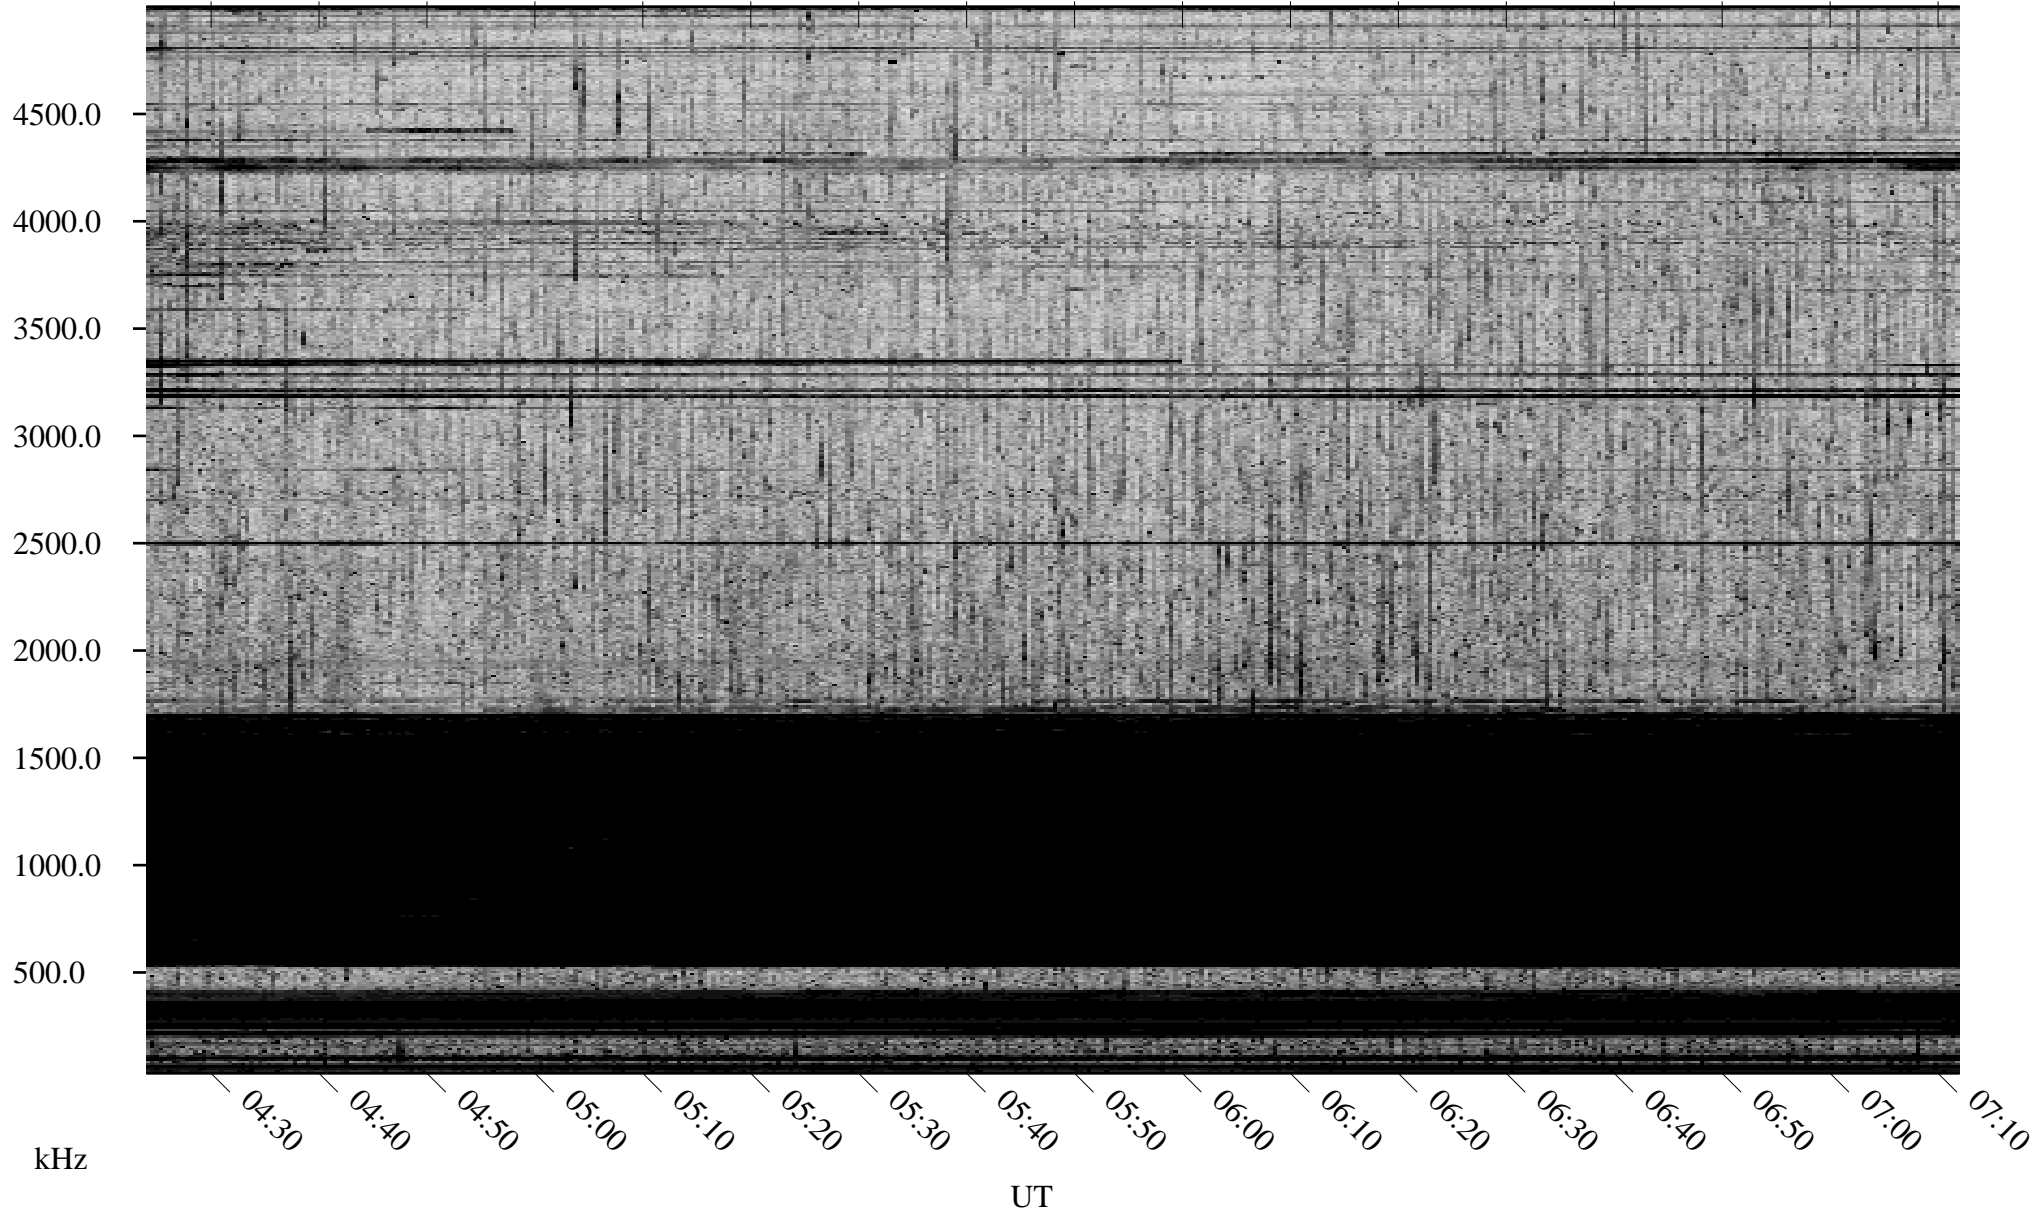

# 05/16/2007 Churchill, Manitoba

Linear Scale    Black = 161    White = 15

CH07136L.R00m max\_12

Page 1

# 05/16/2007 Churchill, Manitoba

Linear Scale    Black = 161    White = 15

CH07136L.R00m max\_12

Page 2

# 05/17/2007 Churchill, Manitoba

Linear Scale    Black = 161    White = 15

CH07136L.R00m max\_12

Page 3

# 05/17/2007 Churchill, Manitoba

Linear Scale    Black = 161    White = 15

CH07136L.R00m max\_12

Page 4