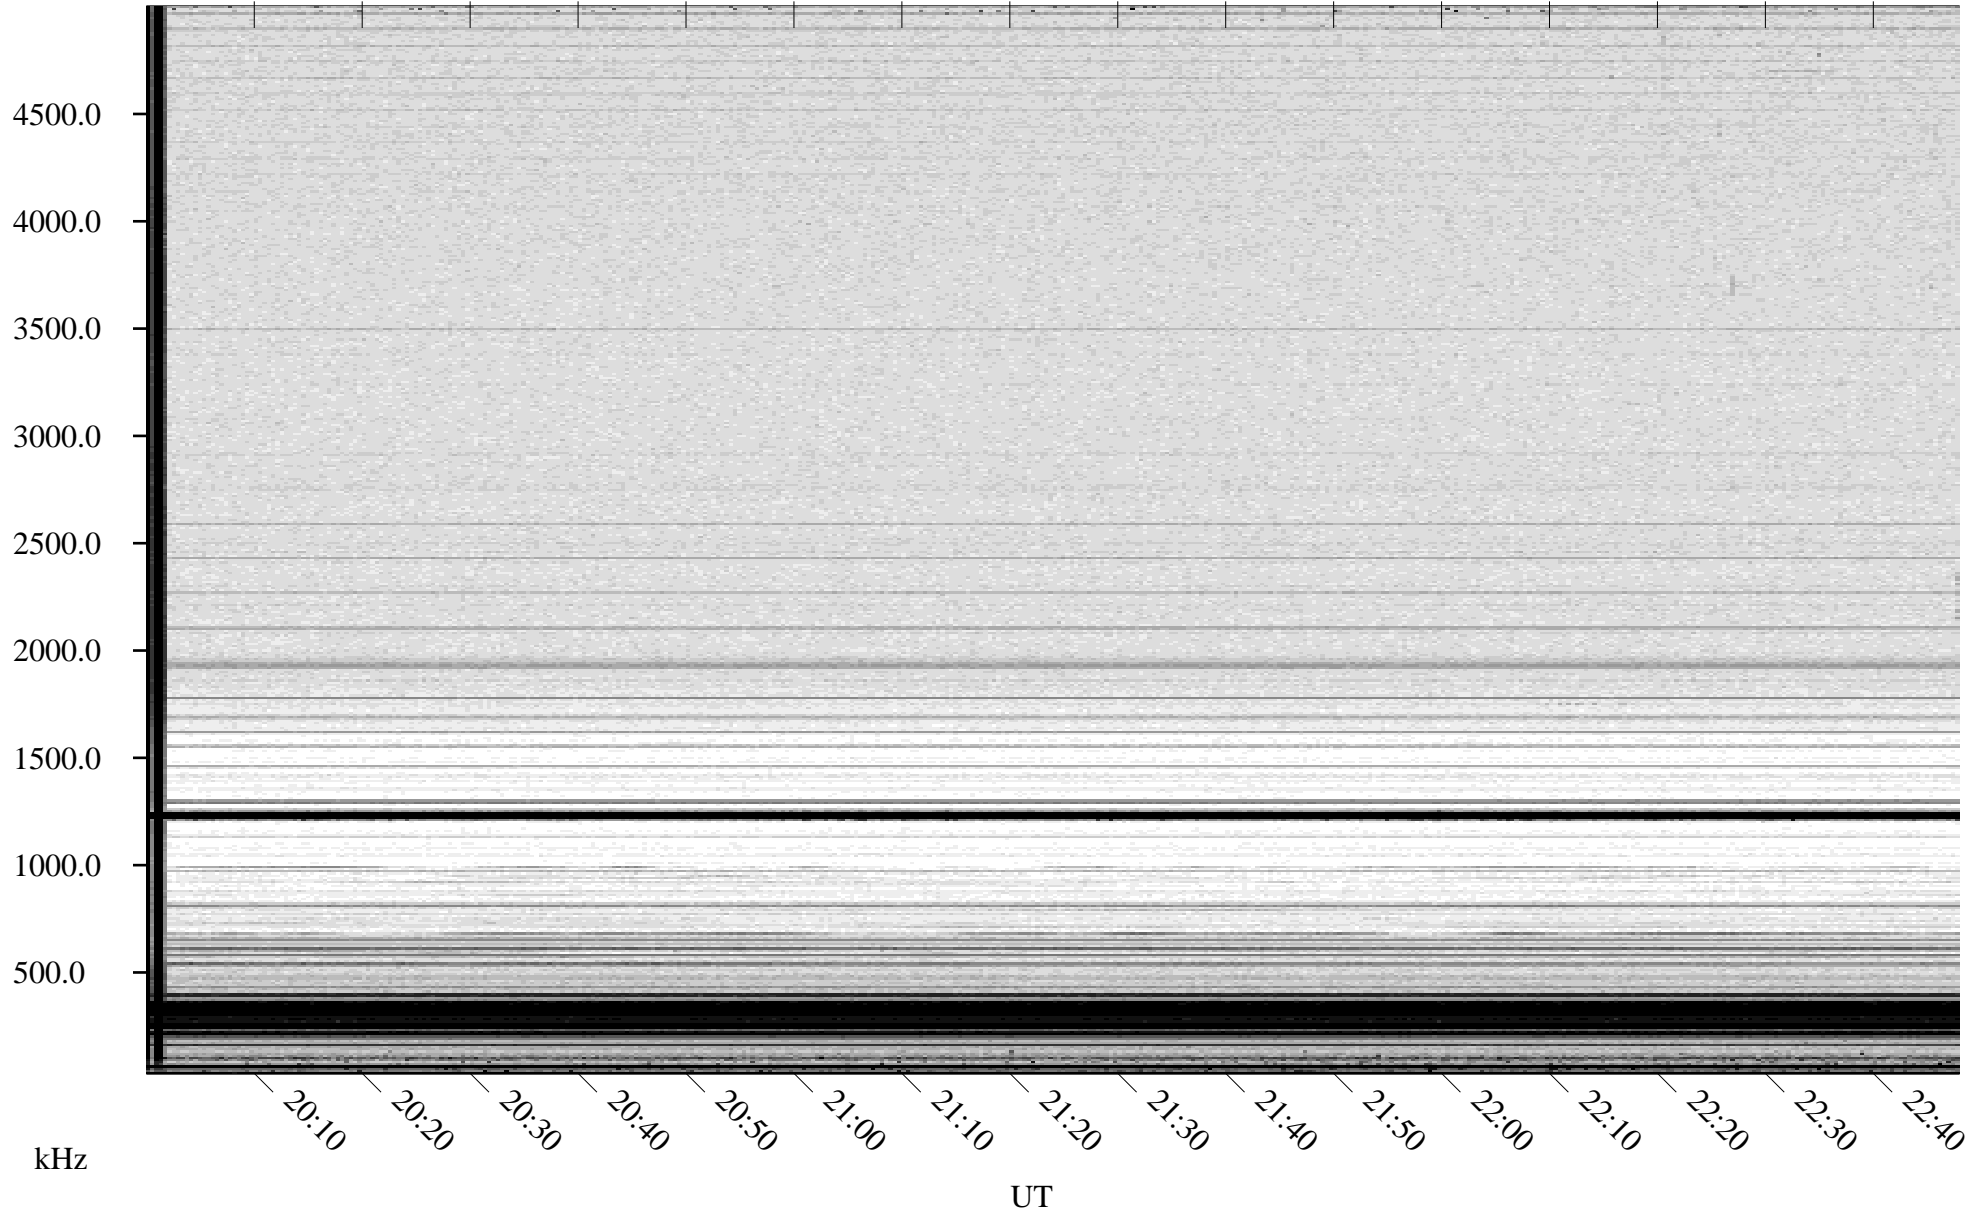

# 05/16/2007 Churchill, Manitoba

Linear Scale    Black = 161    White = 15

CH07136L.R00m max\_12

Page 1

# 05/16/2007 Churchill, Manitoba

Linear Scale    Black = 161    White = 15

CH07136L.R00m max\_12

Page 2

# 05/17/2007 Churchill, Manitoba

Linear Scale    Black = 161    White = 15

CH07136L.R00m max\_12

Page 3

# 05/17/2007 Churchill, Manitoba

Linear Scale    Black = 161    White = 15

CH07136L.R00m max\_12

Page 4