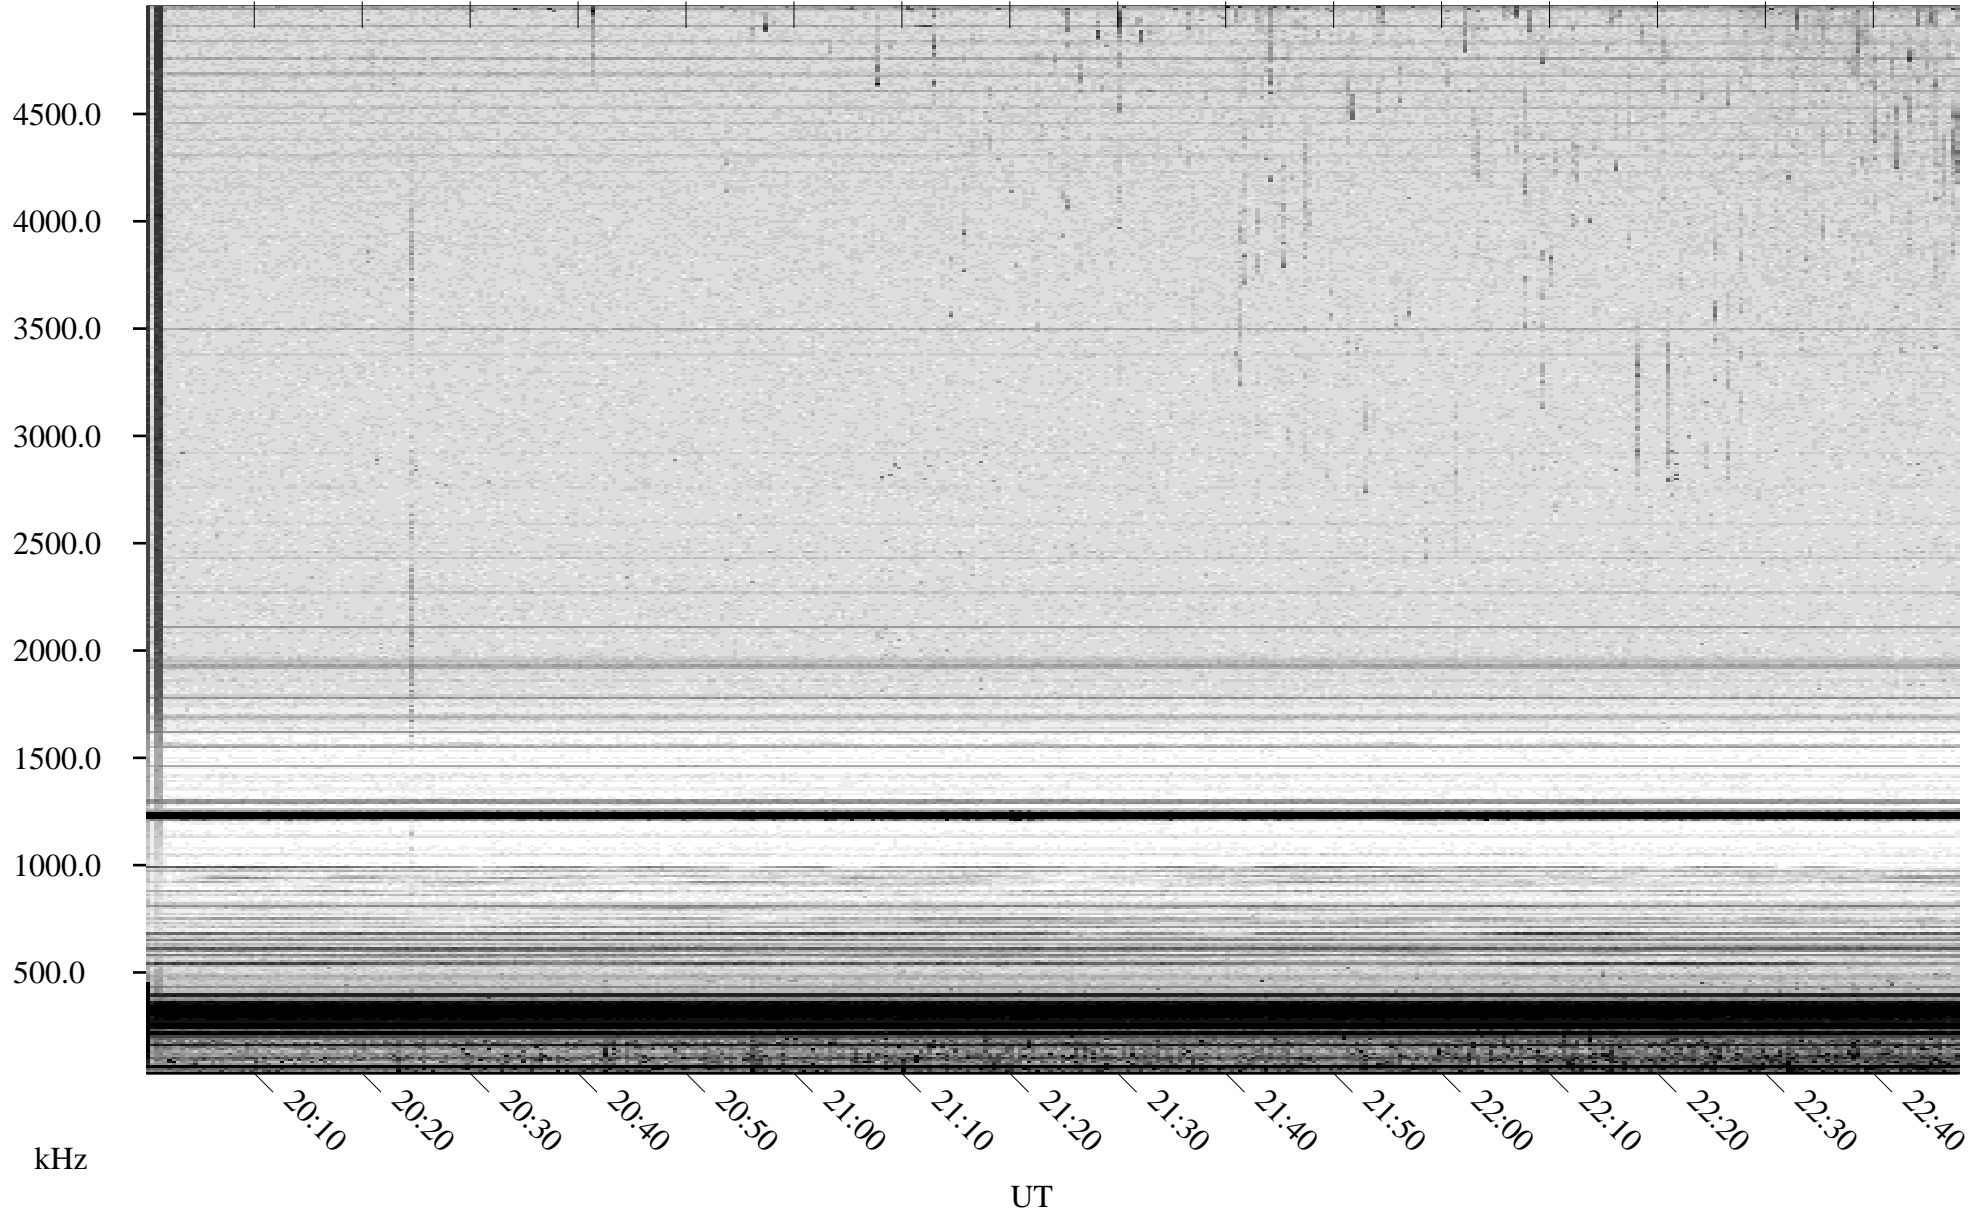

05/18/2007 Churchill, Manitoba

Linear Scale Black = 161 White = 15

CH07138L.R00m max_12

Page 1

05/18/2007 Churchill, Manitoba

Linear Scale Black = 161 White = 15

CH07138L.R00m max_12

Page 2

05/19/2007 Churchill, Manitoba

Linear Scale Black = 161 White = 15

CH07138L.R00m max_12

Page 3

05/19/2007 Churchill, Manitoba

Linear Scale Black = 161 White = 15

CH07138L.R00m max_12

Page 4

05/19/2007 Churchill, Manitoba

Linear Scale Black = 161 White = 15

CH07138L.R00m max_12

Page 5

05/19/2007 Churchill, Manitoba

Linear Scale Black = 161 White = 15

CH07138L.R00m max_12

Page 6

05/19/2007 Churchill, Manitoba

Linear Scale Black = 161 White = 15

CH07138L.R00m max_12

Page 7

05/19/2007 Churchill, Manitoba

Linear Scale Black = 161 White = 15

CH07138L.R00m max_12

Page 8