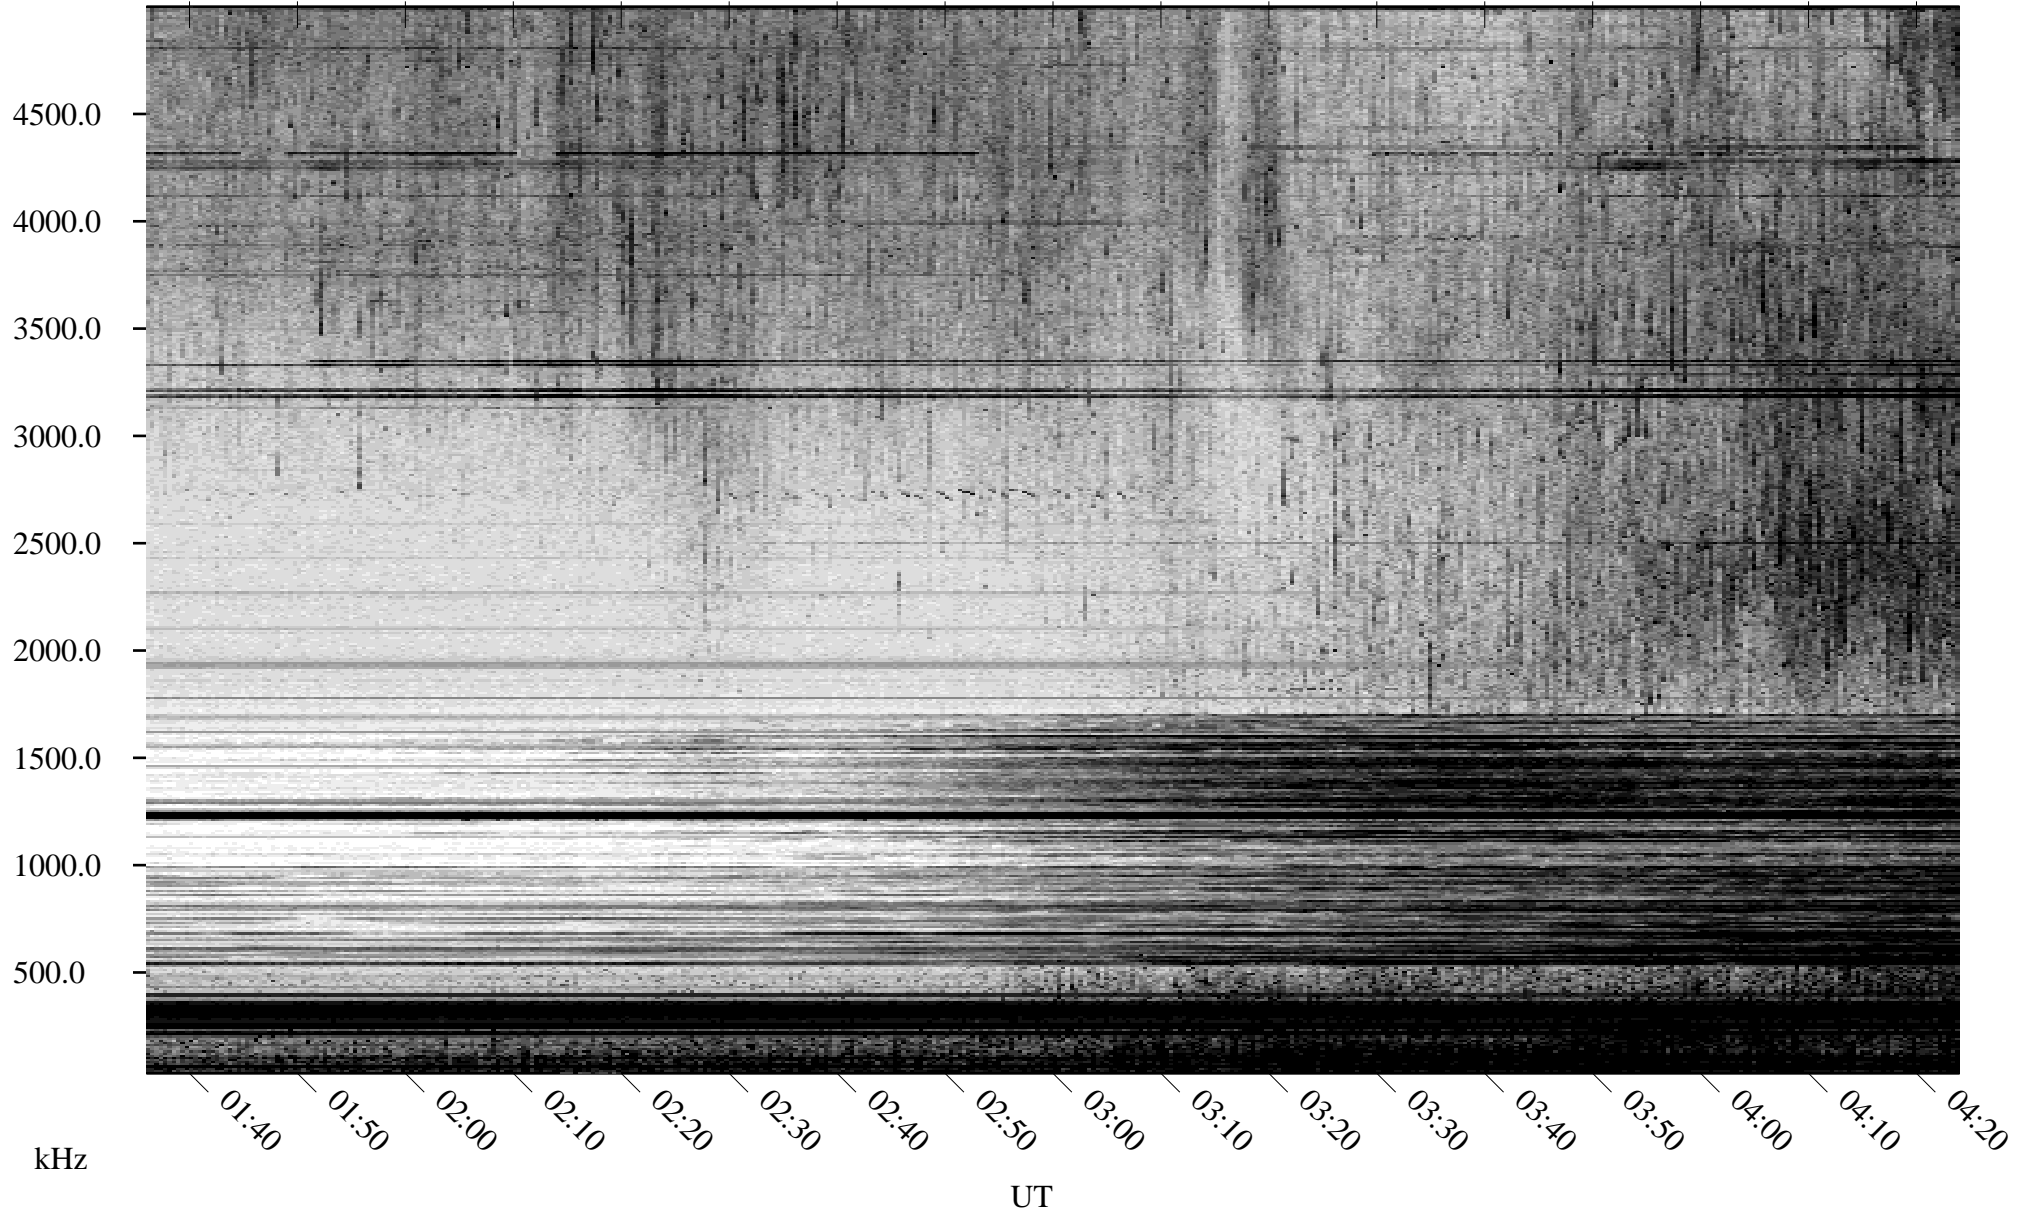

05/18/2007 Churchill, Manitoba

Linear Scale Black = 161 White = 15

CH07138L.R00m max_12

Page 1

05/18/2007 Churchill, Manitoba

Linear Scale Black = 161 White = 15

CH07138L.R00m max_12

Page 2

05/19/2007 Churchill, Manitoba

Linear Scale Black = 161 White = 15

CH07138L.R00m max_12

Page 3

05/19/2007 Churchill, Manitoba

Linear Scale Black = 161 White = 15

CH07138L.R00m max_12

Page 4

05/19/2007 Churchill, Manitoba

Linear Scale Black = 161 White = 15

CH07138L.R00m max_12

Page 5

05/19/2007 Churchill, Manitoba

Linear Scale Black = 161 White = 15

CH07138L.R00m max_12

Page 6

05/19/2007 Churchill, Manitoba

Linear Scale Black = 161 White = 15

CH07138L.R00m max_12

Page 7

05/19/2007 Churchill, Manitoba

Linear Scale Black = 161 White = 15

CH07138L.R00m max_12

Page 8