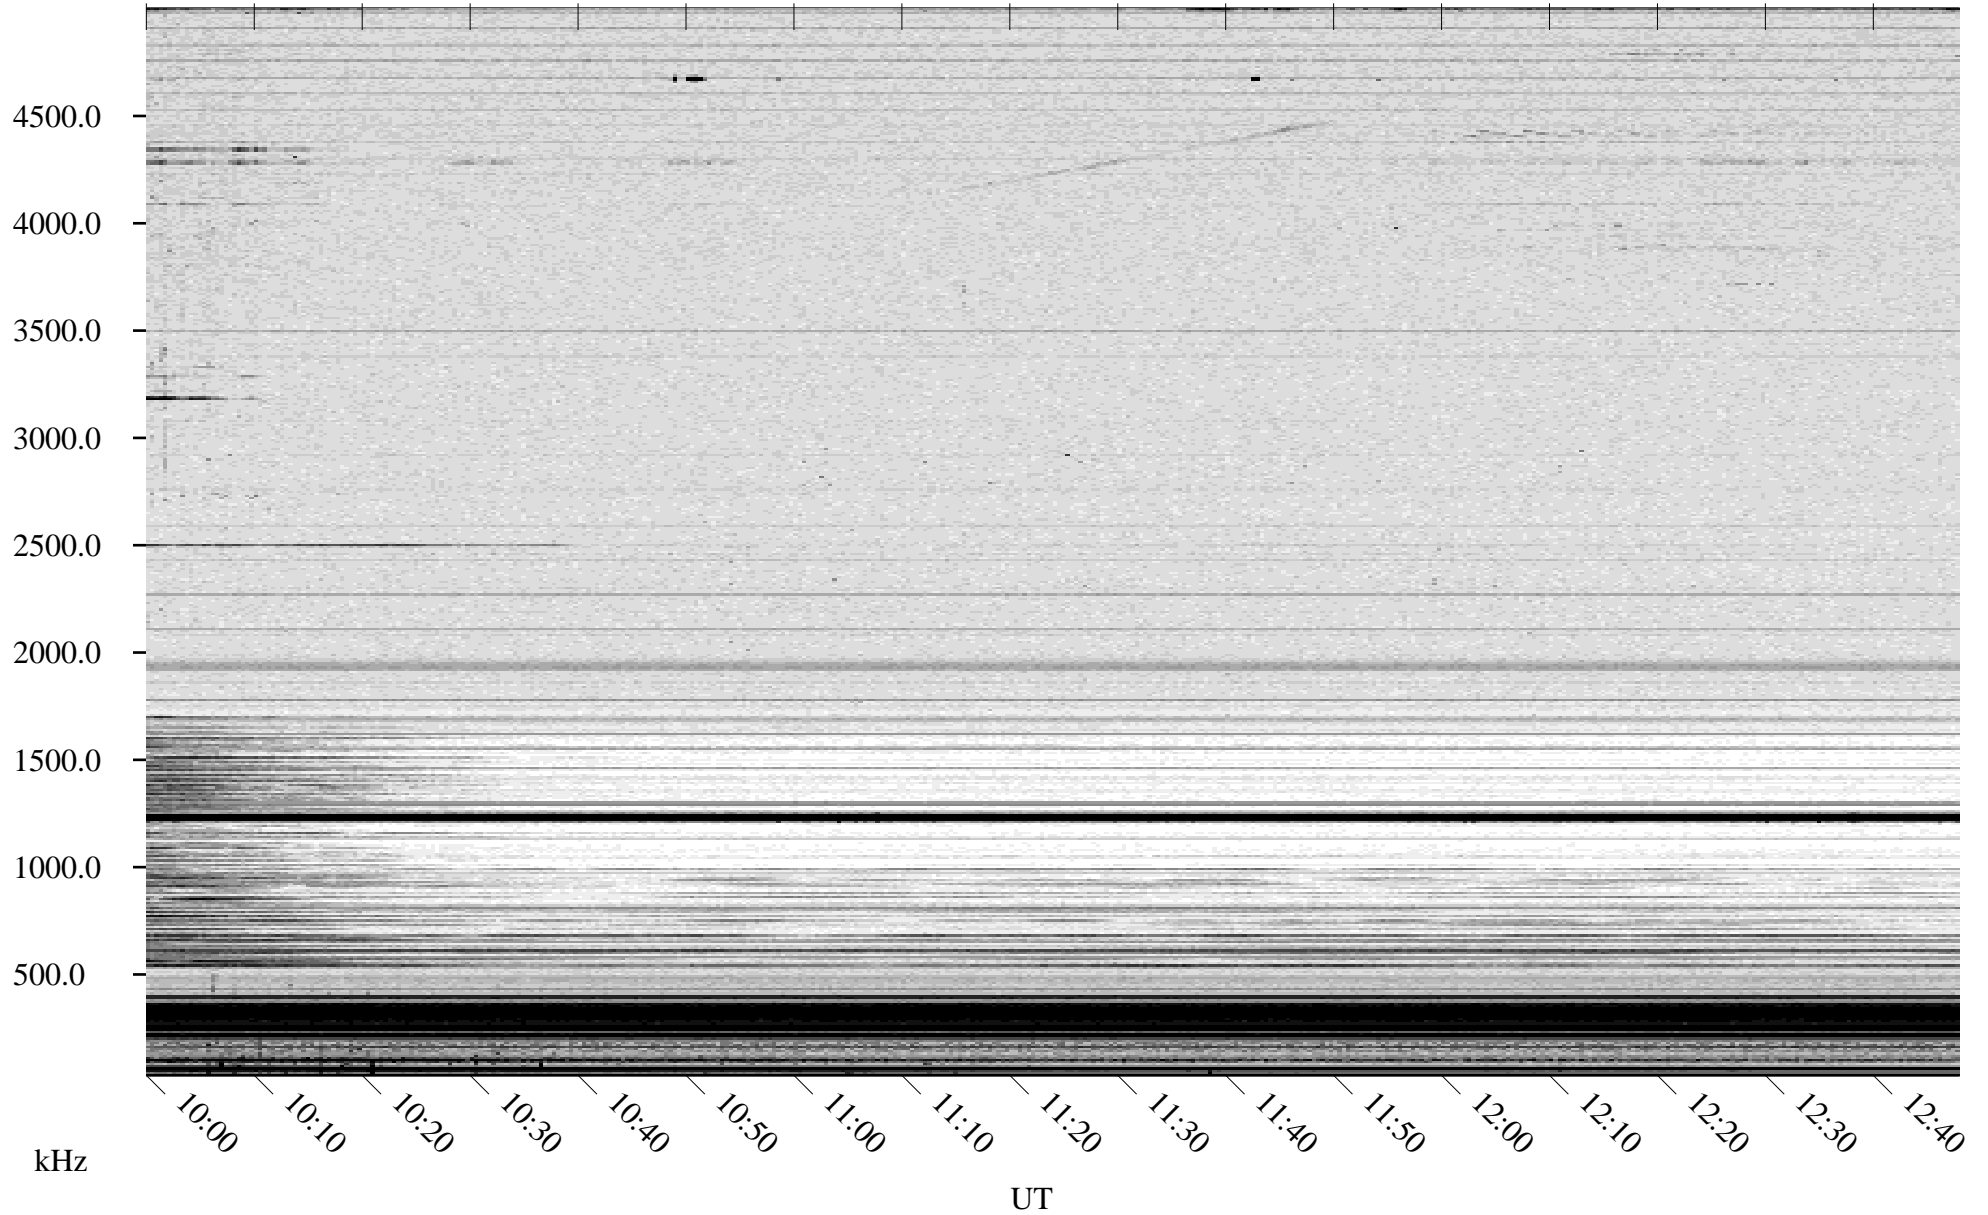

05/18/2007 Churchill, Manitoba

Linear Scale Black = 161 White = 15

CH07138L.R00m max_12

Page 1

05/18/2007 Churchill, Manitoba

Linear Scale Black = 161 White = 15

CH07138L.R00m max_12

Page 2

05/19/2007 Churchill, Manitoba

Linear Scale Black = 161 White = 15

CH07138L.R00m max_12

Page 3

05/19/2007 Churchill, Manitoba

Linear Scale Black = 161 White = 15

CH07138L.R00m max_12

Page 4

05/19/2007 Churchill, Manitoba

Linear Scale Black = 161 White = 15

CH07138L.R00m max_12

Page 5

05/19/2007 Churchill, Manitoba

Linear Scale Black = 161 White = 15

CH07138L.R00m max_12

Page 6

05/19/2007 Churchill, Manitoba

Linear Scale Black = 161 White = 15

CH07138L.R00m max_12

Page 7

05/19/2007 Churchill, Manitoba

Linear Scale Black = 161 White = 15

CH07138L.R00m max_12

Page 8