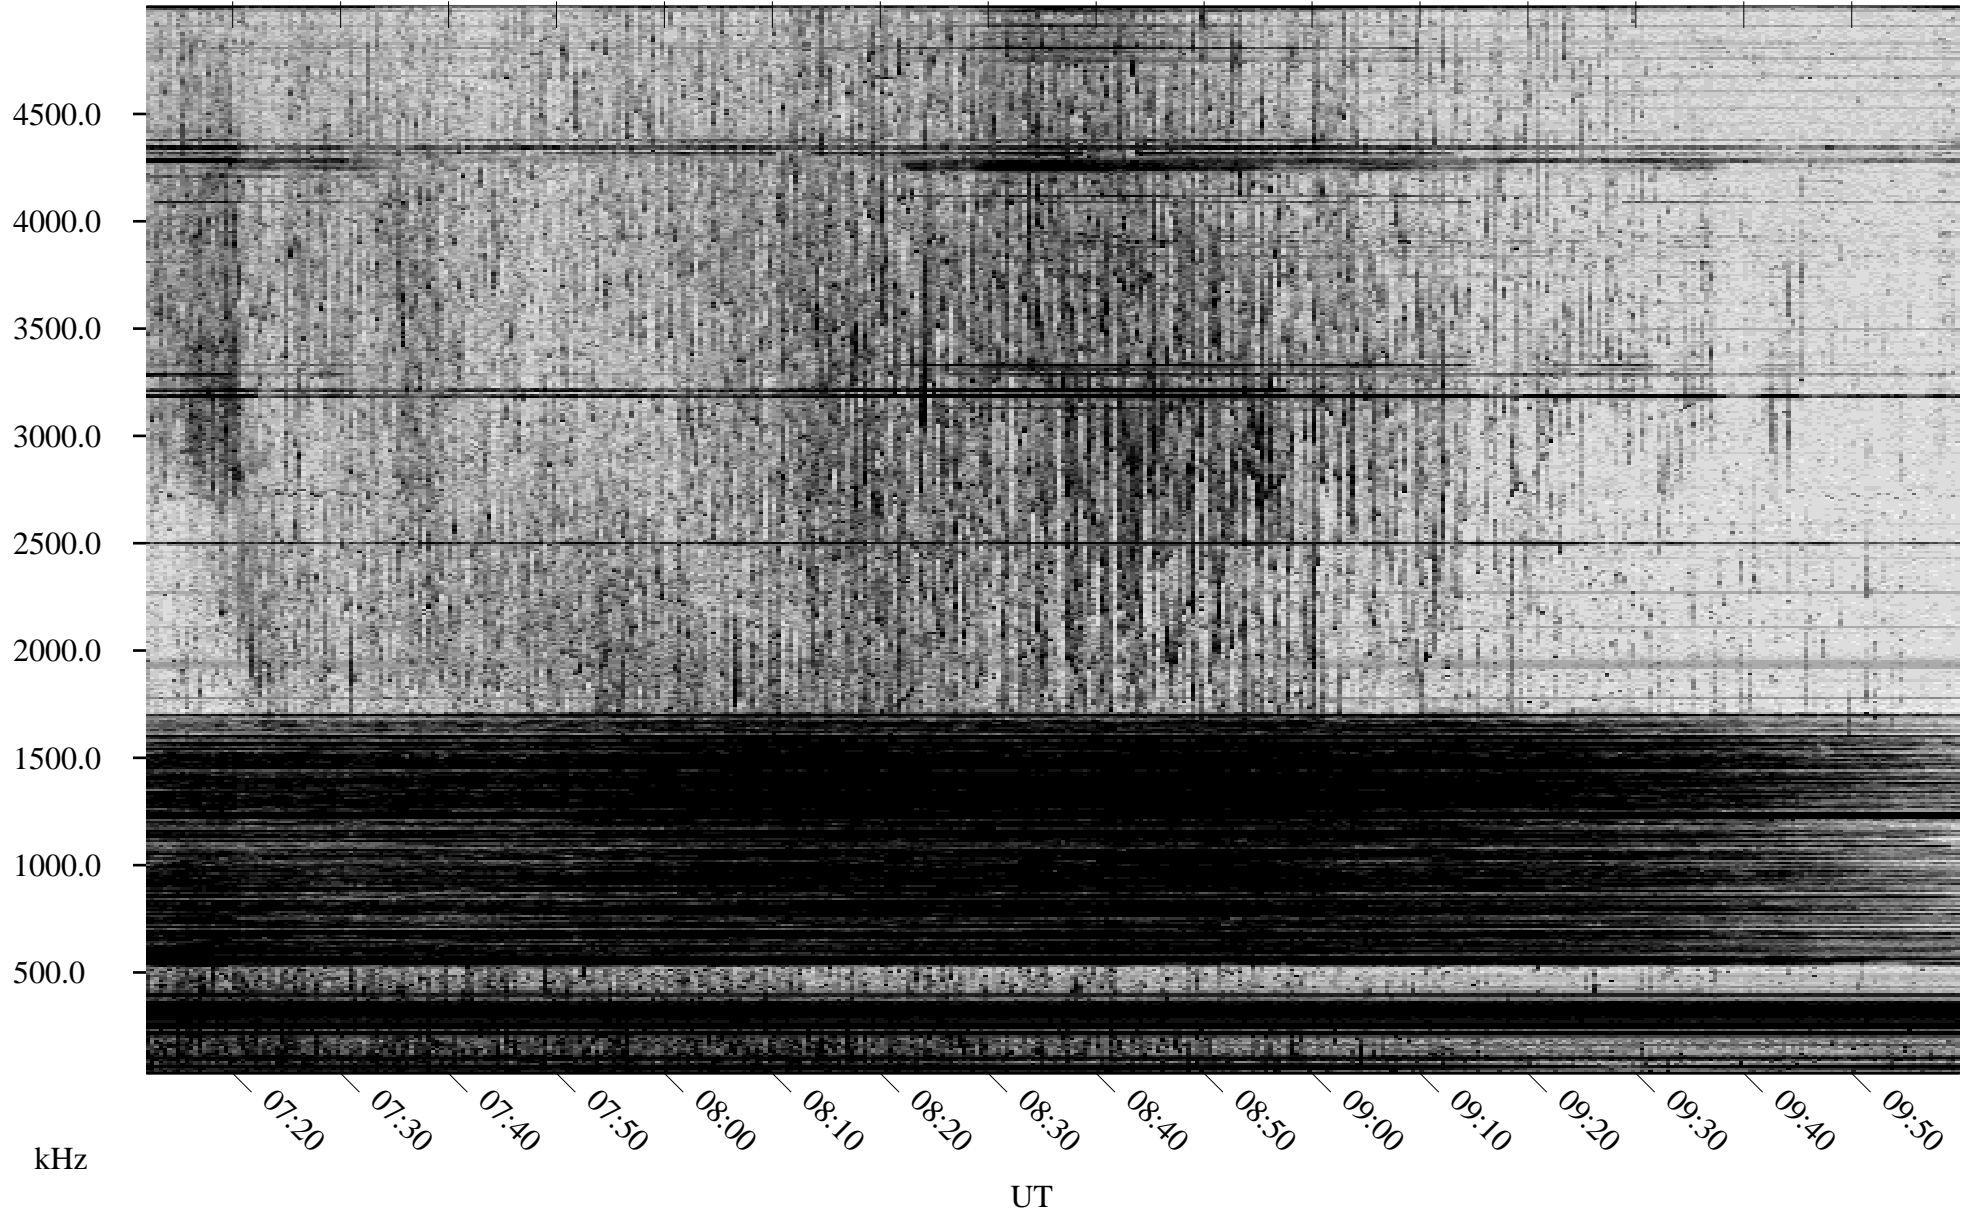

05/18/2007 Churchill, Manitoba

Linear Scale Black = 161 White = 15

CH07138L.R00m max_12

Page 1

05/18/2007 Churchill, Manitoba

Linear Scale Black = 161 White = 15

CH07138L.R00m max_12

Page 2

05/19/2007 Churchill, Manitoba

Linear Scale Black = 161 White = 15

CH07138L.R00m max_12

Page 3

05/19/2007 Churchill, Manitoba

Linear Scale Black = 161 White = 15

CH07138L.R00m max_12

Page 4

05/19/2007 Churchill, Manitoba

Linear Scale Black = 161 White = 15

CH07138L.R00m max_12

Page 5

05/19/2007 Churchill, Manitoba

Linear Scale Black = 161 White = 15

CH07138L.R00m max_12

Page 6

05/19/2007 Churchill, Manitoba

Linear Scale Black = 161 White = 15

CH07138L.R00m max_12

Page 7

05/19/2007 Churchill, Manitoba

Linear Scale Black = 161 White = 15

CH07138L.R00m max_12

Page 8