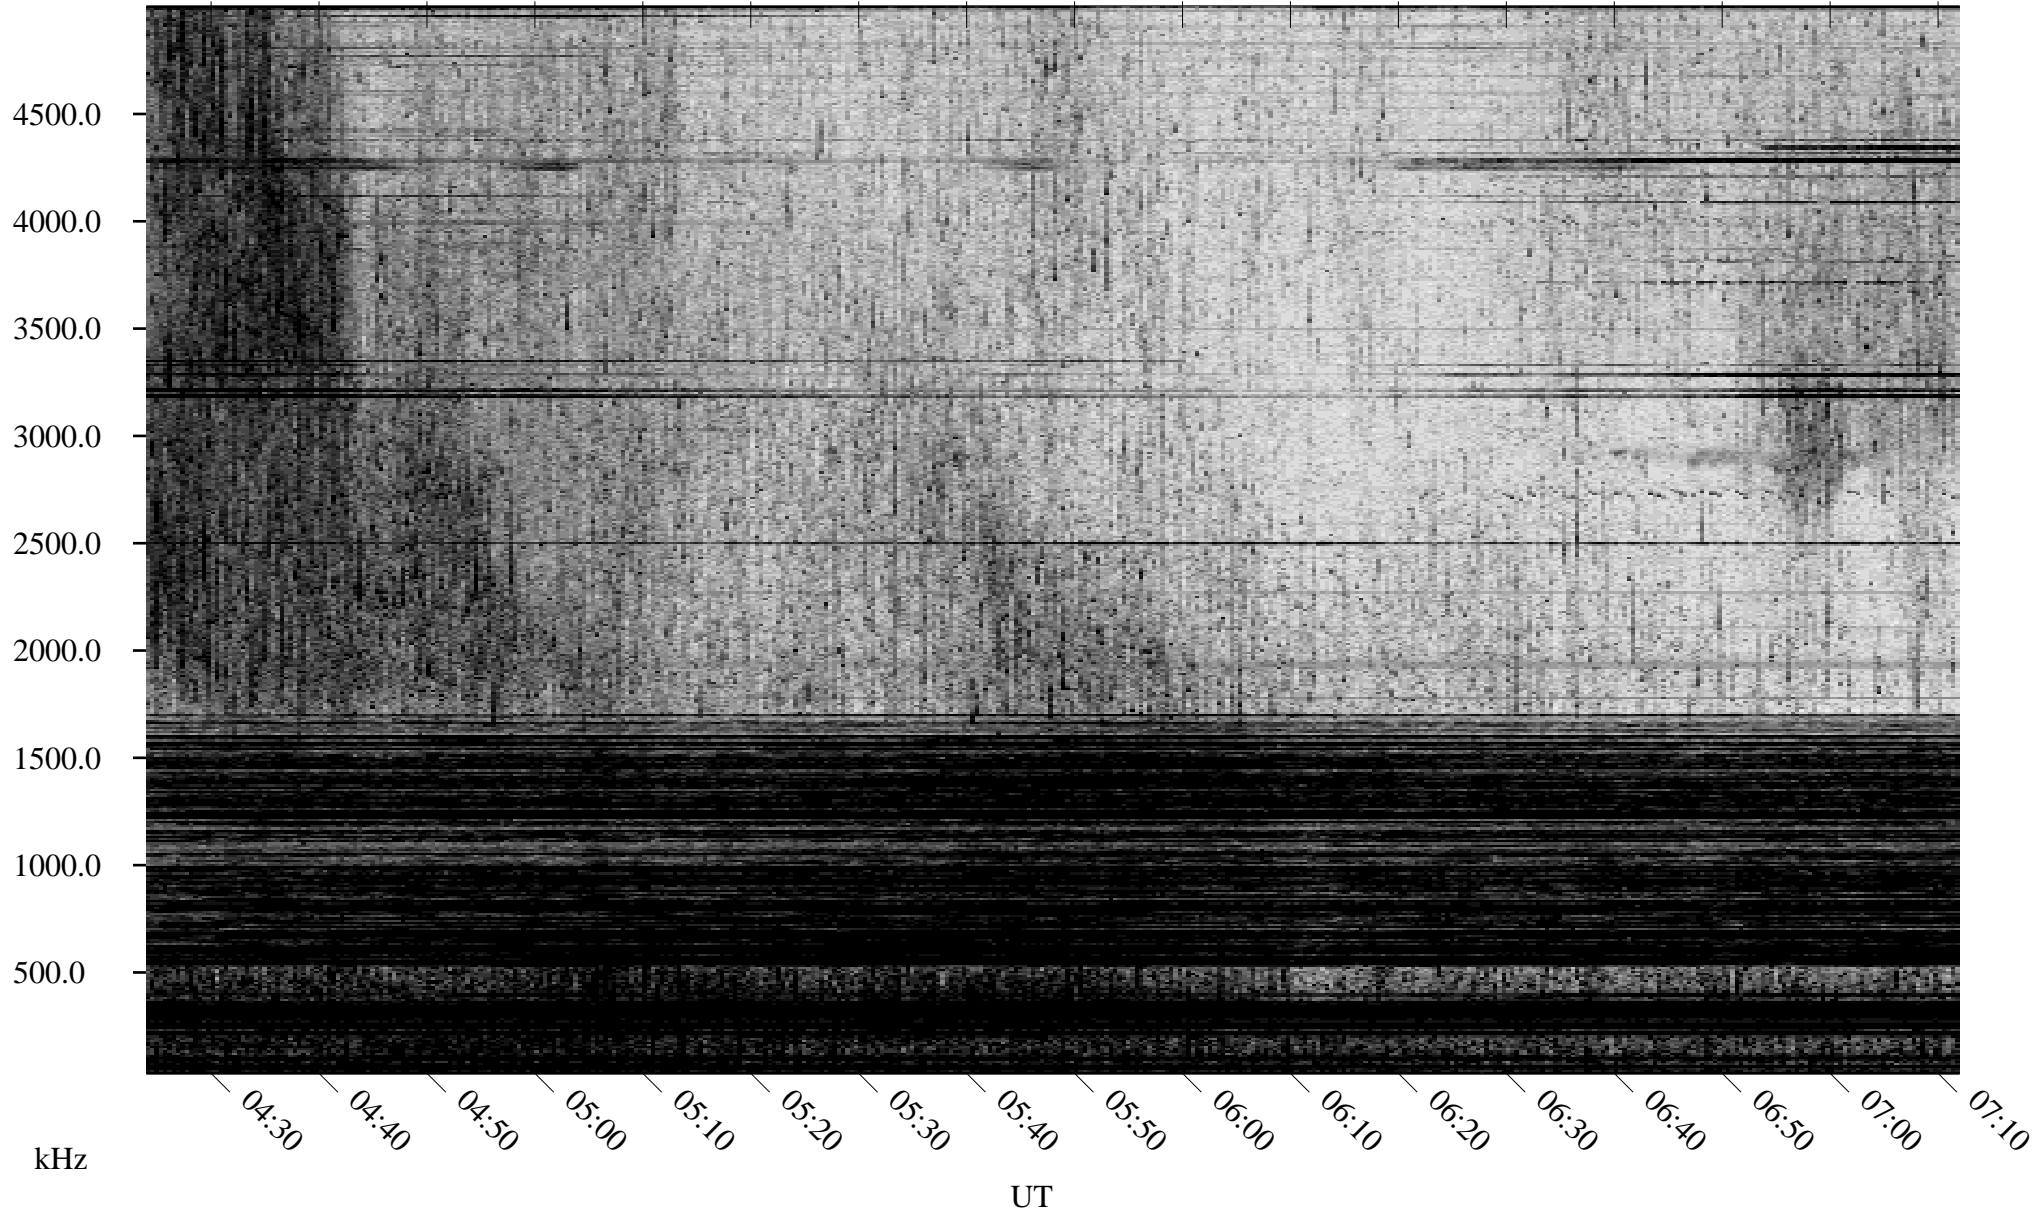

05/18/2007 Churchill, Manitoba

Linear Scale Black = 161 White = 15

CH07138L.R00m max_12

Page 1

05/18/2007 Churchill, Manitoba

Linear Scale Black = 161 White = 15

CH07138L.R00m max_12

Page 2

05/19/2007 Churchill, Manitoba

Linear Scale Black = 161 White = 15

CH07138L.R00m max_12

Page 3

05/19/2007 Churchill, Manitoba

Linear Scale Black = 161 White = 15

CH07138L.R00m max_12

Page 4

05/19/2007 Churchill, Manitoba

Linear Scale Black = 161 White = 15

CH07138L.R00m max_12

Page 5

05/19/2007 Churchill, Manitoba

Linear Scale Black = 161 White = 15

CH07138L.R00m max_12

Page 6

05/19/2007 Churchill, Manitoba

Linear Scale Black = 161 White = 15

CH07138L.R00m max_12

Page 7

05/19/2007 Churchill, Manitoba

Linear Scale Black = 161 White = 15

CH07138L.R00m max_12

Page 8