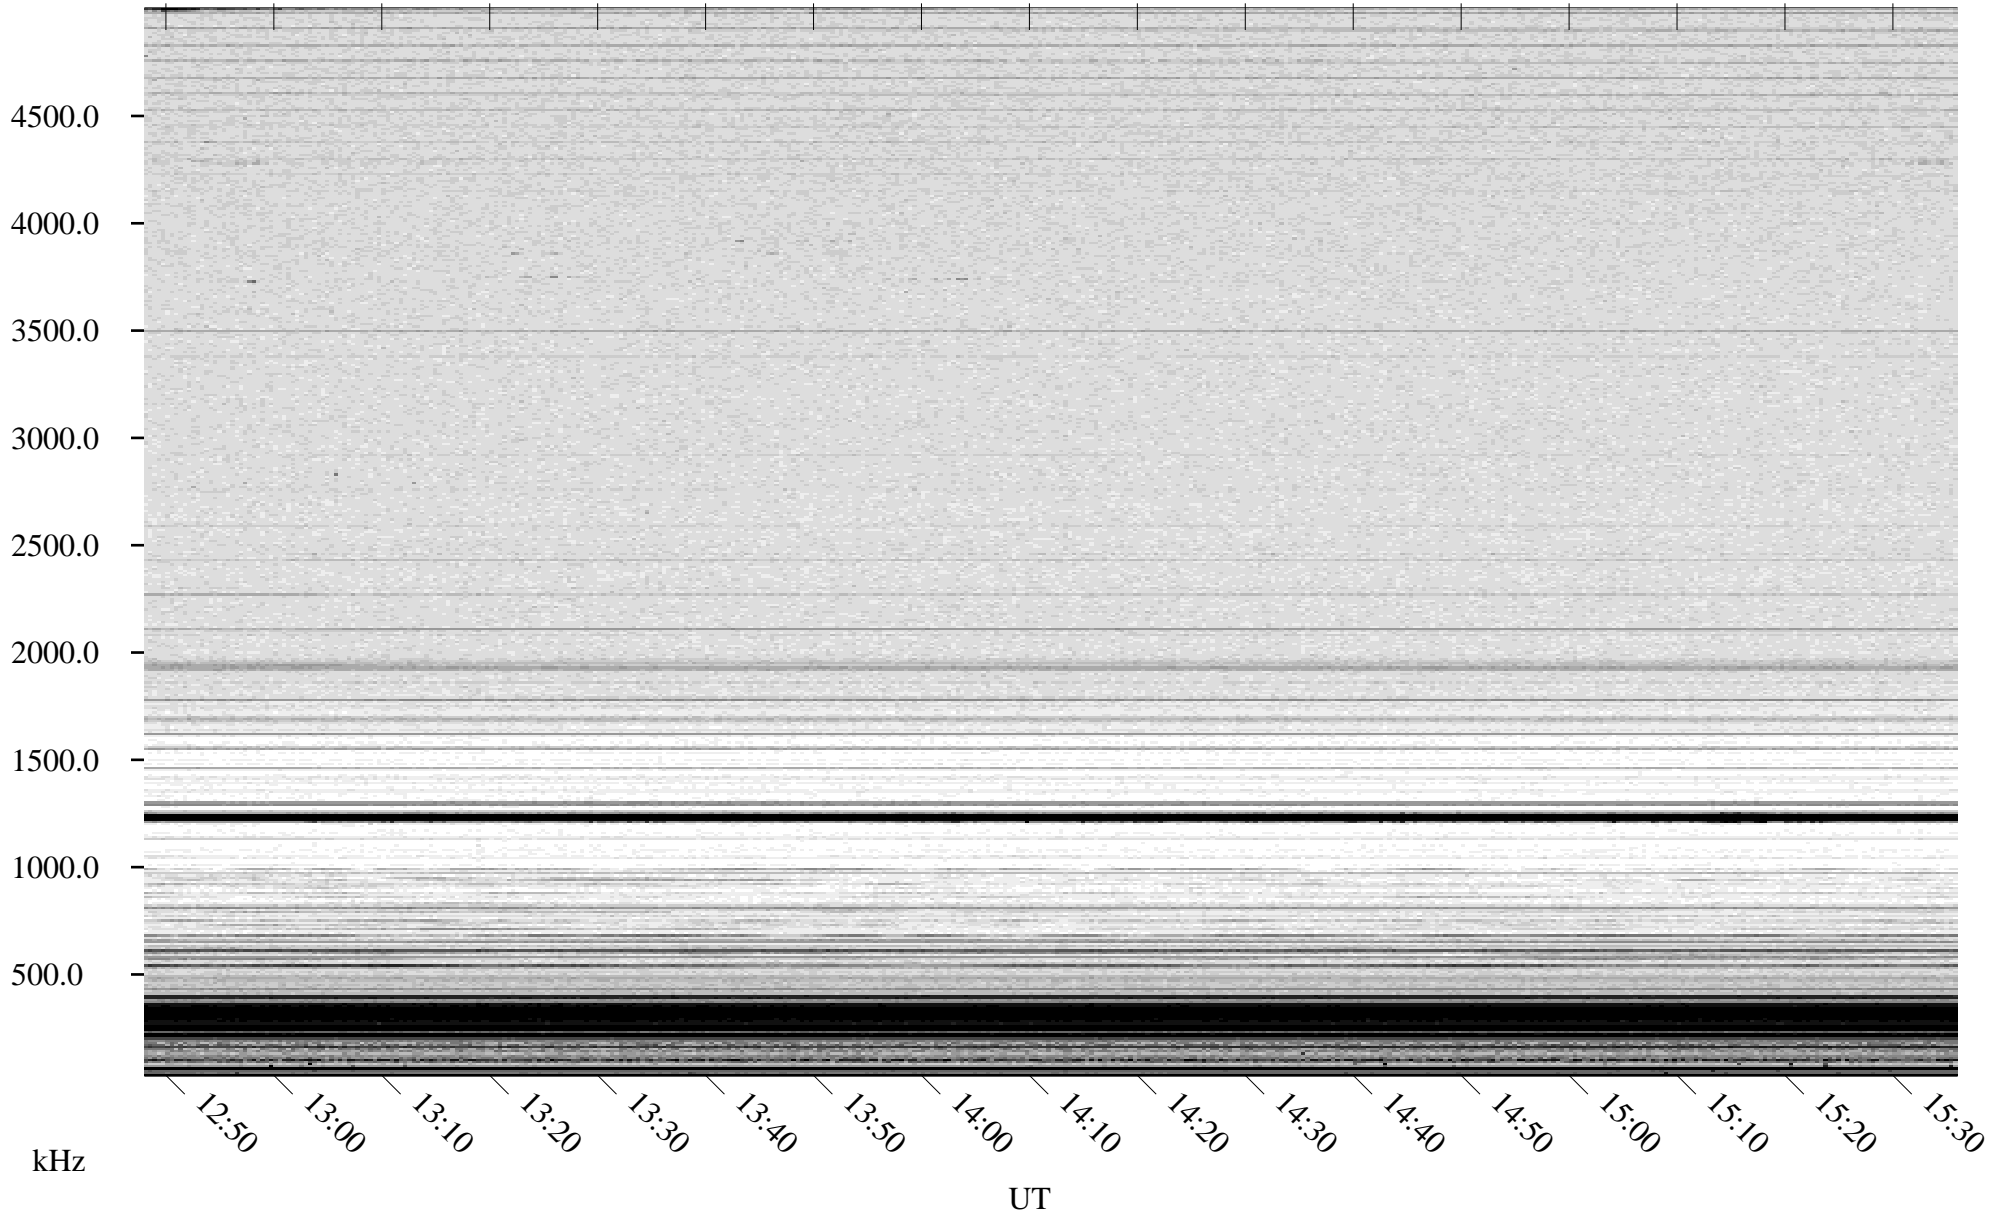

05/18/2007 Churchill, Manitoba

Linear Scale Black = 161 White = 15

CH07138L.R00m max_12

Page 1

05/18/2007 Churchill, Manitoba

Linear Scale Black = 161 White = 15

CH07138L.R00m max_12

Page 2

05/19/2007 Churchill, Manitoba

Linear Scale Black = 161 White = 15

CH07138L.R00m max_12

Page 3

05/19/2007 Churchill, Manitoba

Linear Scale Black = 161 White = 15

CH07138L.R00m max_12

Page 4

05/19/2007 Churchill, Manitoba

Linear Scale Black = 161 White = 15

CH07138L.R00m max_12

Page 5

05/19/2007 Churchill, Manitoba

Linear Scale Black = 161 White = 15

CH07138L.R00m max_12

Page 6

05/19/2007 Churchill, Manitoba

Linear Scale Black = 161 White = 15

CH07138L.R00m max_12

Page 7

05/19/2007 Churchill, Manitoba

Linear Scale Black = 161 White = 15

CH07138L.R00m max_12

Page 8