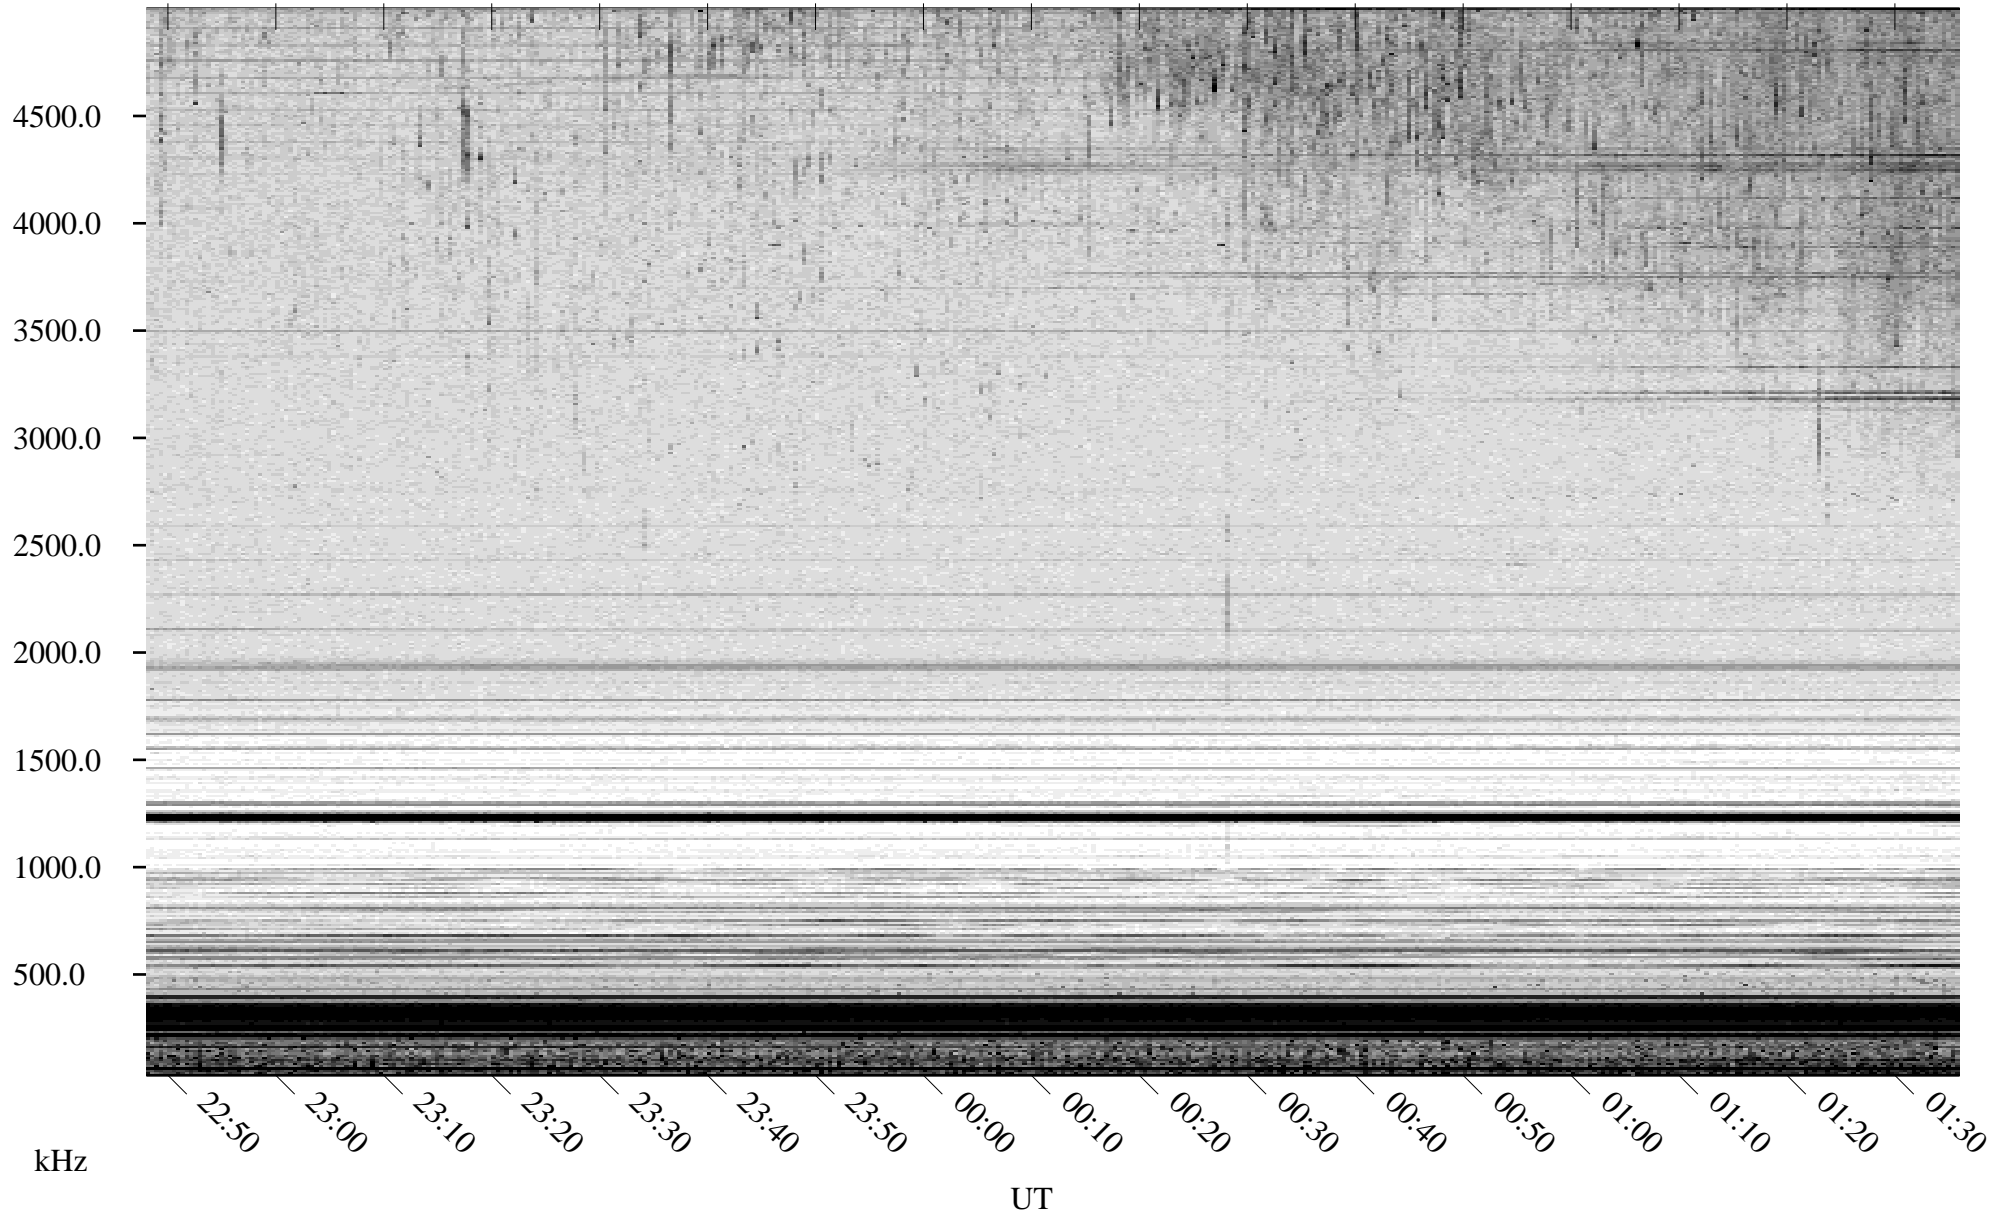

05/18/2007 Churchill, Manitoba

Linear Scale Black = 161 White = 15

CH07138L.R00m max_12

Page 1

05/18/2007 Churchill, Manitoba

Linear Scale Black = 161 White = 15

CH07138L.R00m max_12

Page 2

05/19/2007 Churchill, Manitoba

Linear Scale Black = 161 White = 15

CH07138L.R00m max_12

Page 3

05/19/2007 Churchill, Manitoba

Linear Scale Black = 161 White = 15

CH07138L.R00m max_12

Page 4

05/19/2007 Churchill, Manitoba

Linear Scale Black = 161 White = 15

CH07138L.R00m max_12

Page 5

05/19/2007 Churchill, Manitoba

Linear Scale Black = 161 White = 15

CH07138L.R00m max_12

Page 6

05/19/2007 Churchill, Manitoba

Linear Scale Black = 161 White = 15

CH07138L.R00m max_12

Page 7

05/19/2007 Churchill, Manitoba

Linear Scale Black = 161 White = 15

CH07138L.R00m max_12

Page 8