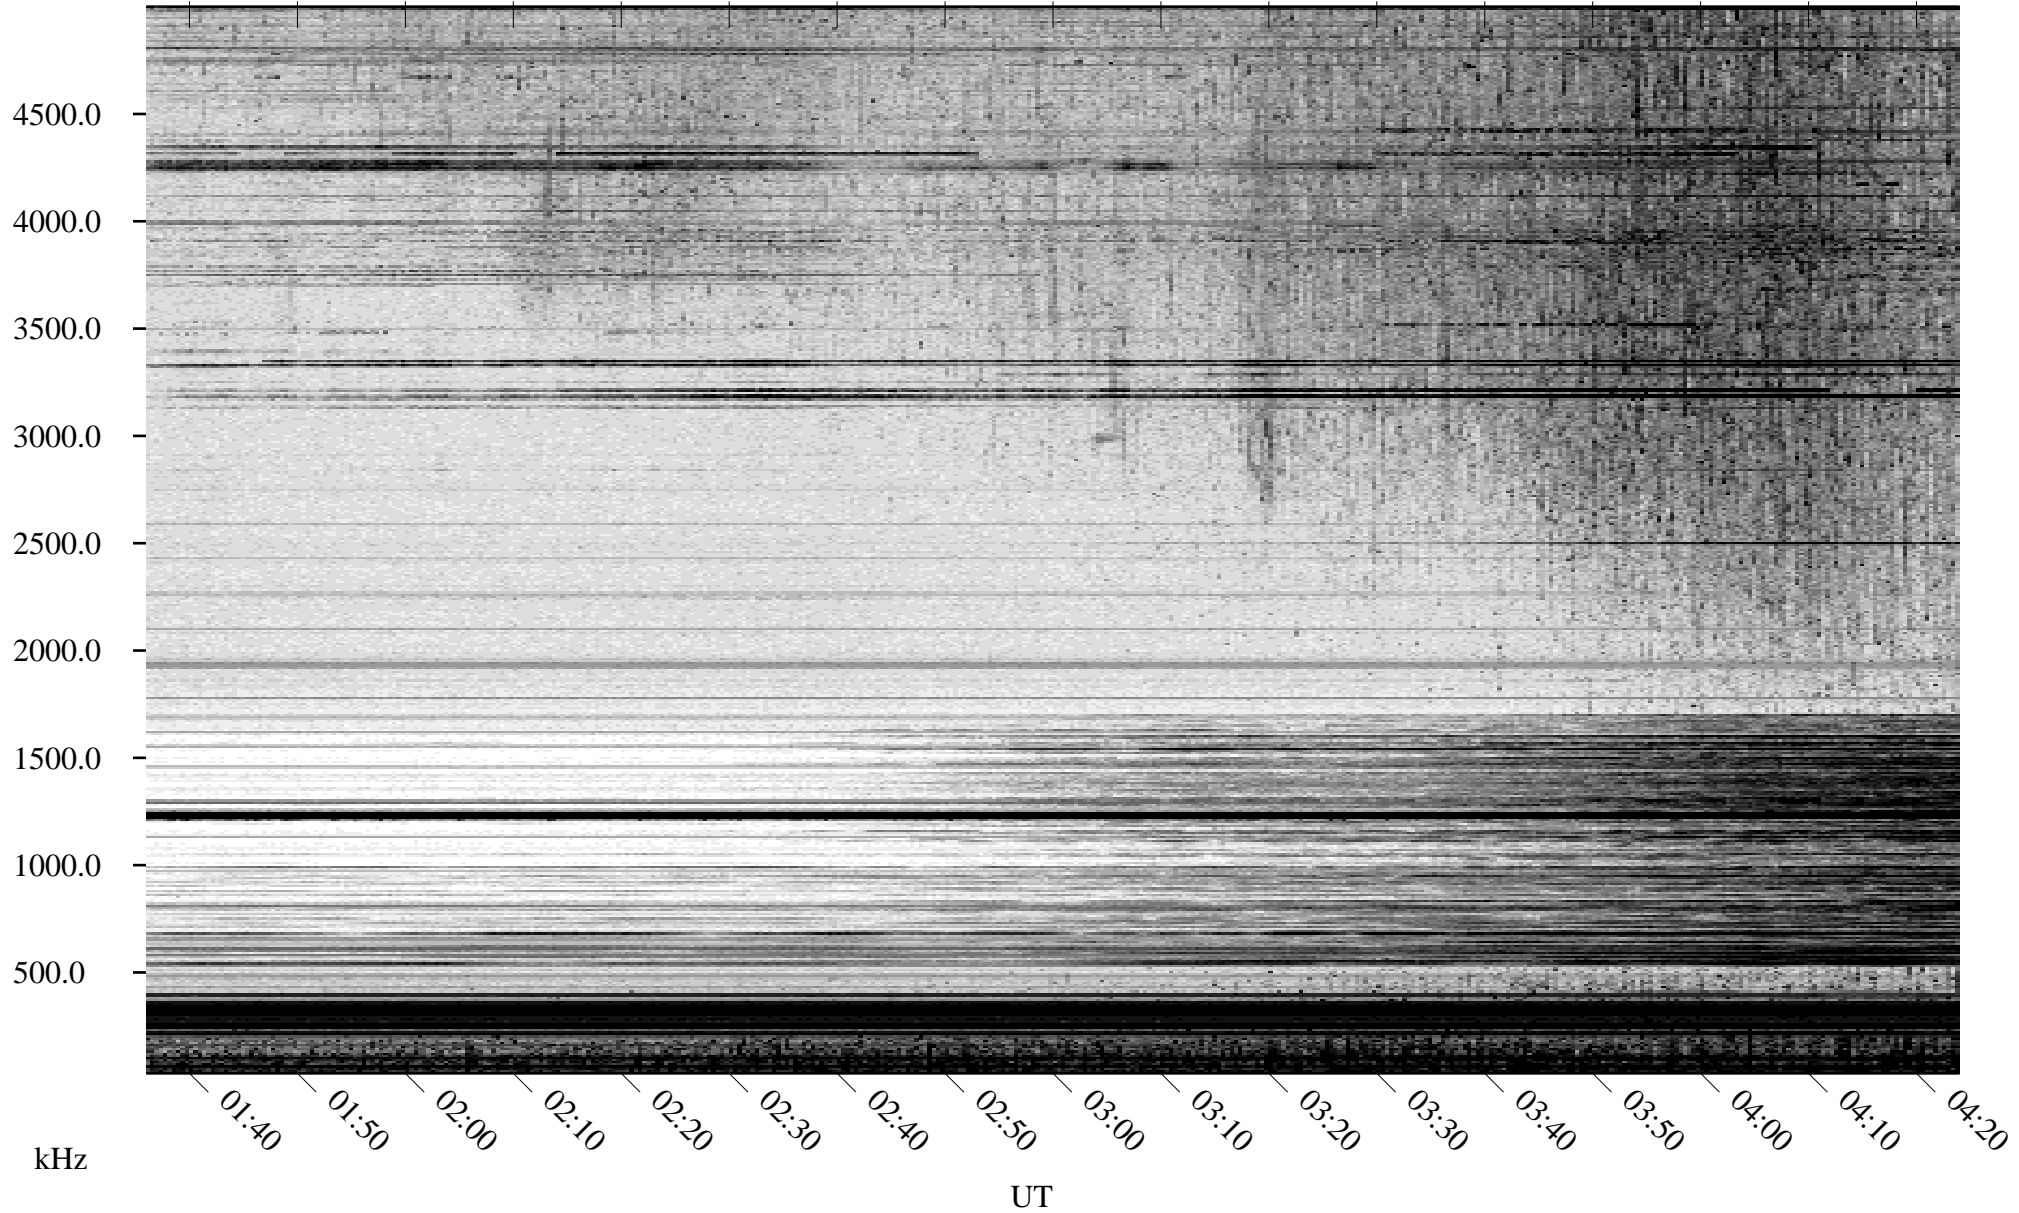

# 05/19/2007 Churchill, Manitoba

Linear Scale    Black = 161    White = 15

CH07139L.R00m max\_12

Page 1

# 05/19/2007 Churchill, Manitoba

Linear Scale    Black = 161    White = 15

CH07139L.R00m max\_12

Page 2

# 05/20/2007 Churchill, Manitoba

Linear Scale    Black = 161    White = 15

CH07139L.R00m max\_12

Page 3

# 05/20/2007 Churchill, Manitoba

Linear Scale    Black = 161    White = 15

CH07139L.R00m max\_12

Page 4