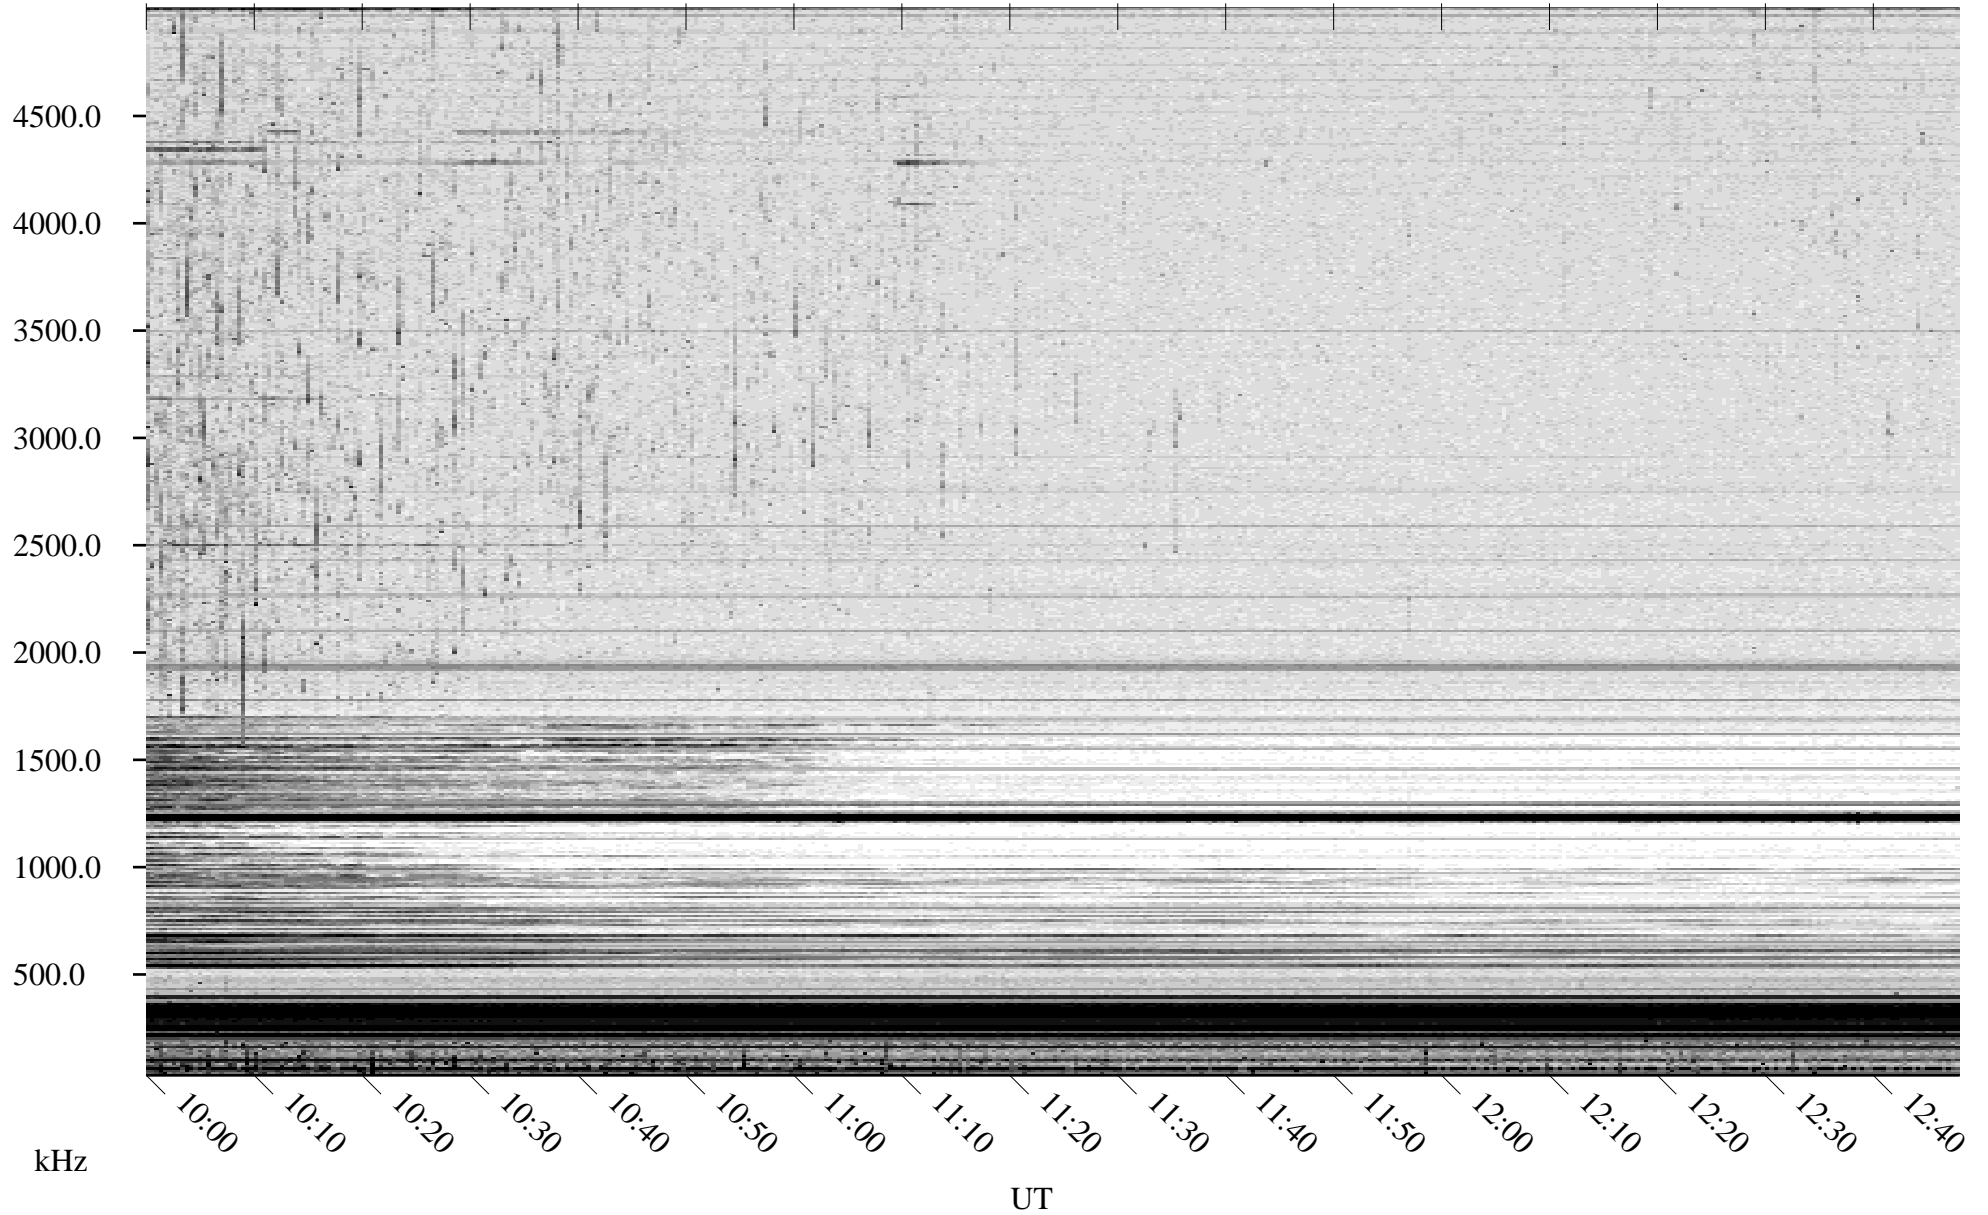

# 05/20/2007 Churchill, Manitoba

Linear Scale    Black = 161    White = 15

CH07139L.R00m max\_12

Page 4

# 05/20/2007 Churchill, Manitoba

Linear Scale    Black = 161    White = 15

CH07139L.R00m max\_12

Page 5

# 05/20/2007 Churchill, Manitoba

Linear Scale    Black = 161    White = 15

CH07139L.R00m max\_12

Page 6

# 05/20/2007 Churchill, Manitoba

Linear Scale    Black = 161    White = 15

CH07139L.R00m max\_12

Page 7