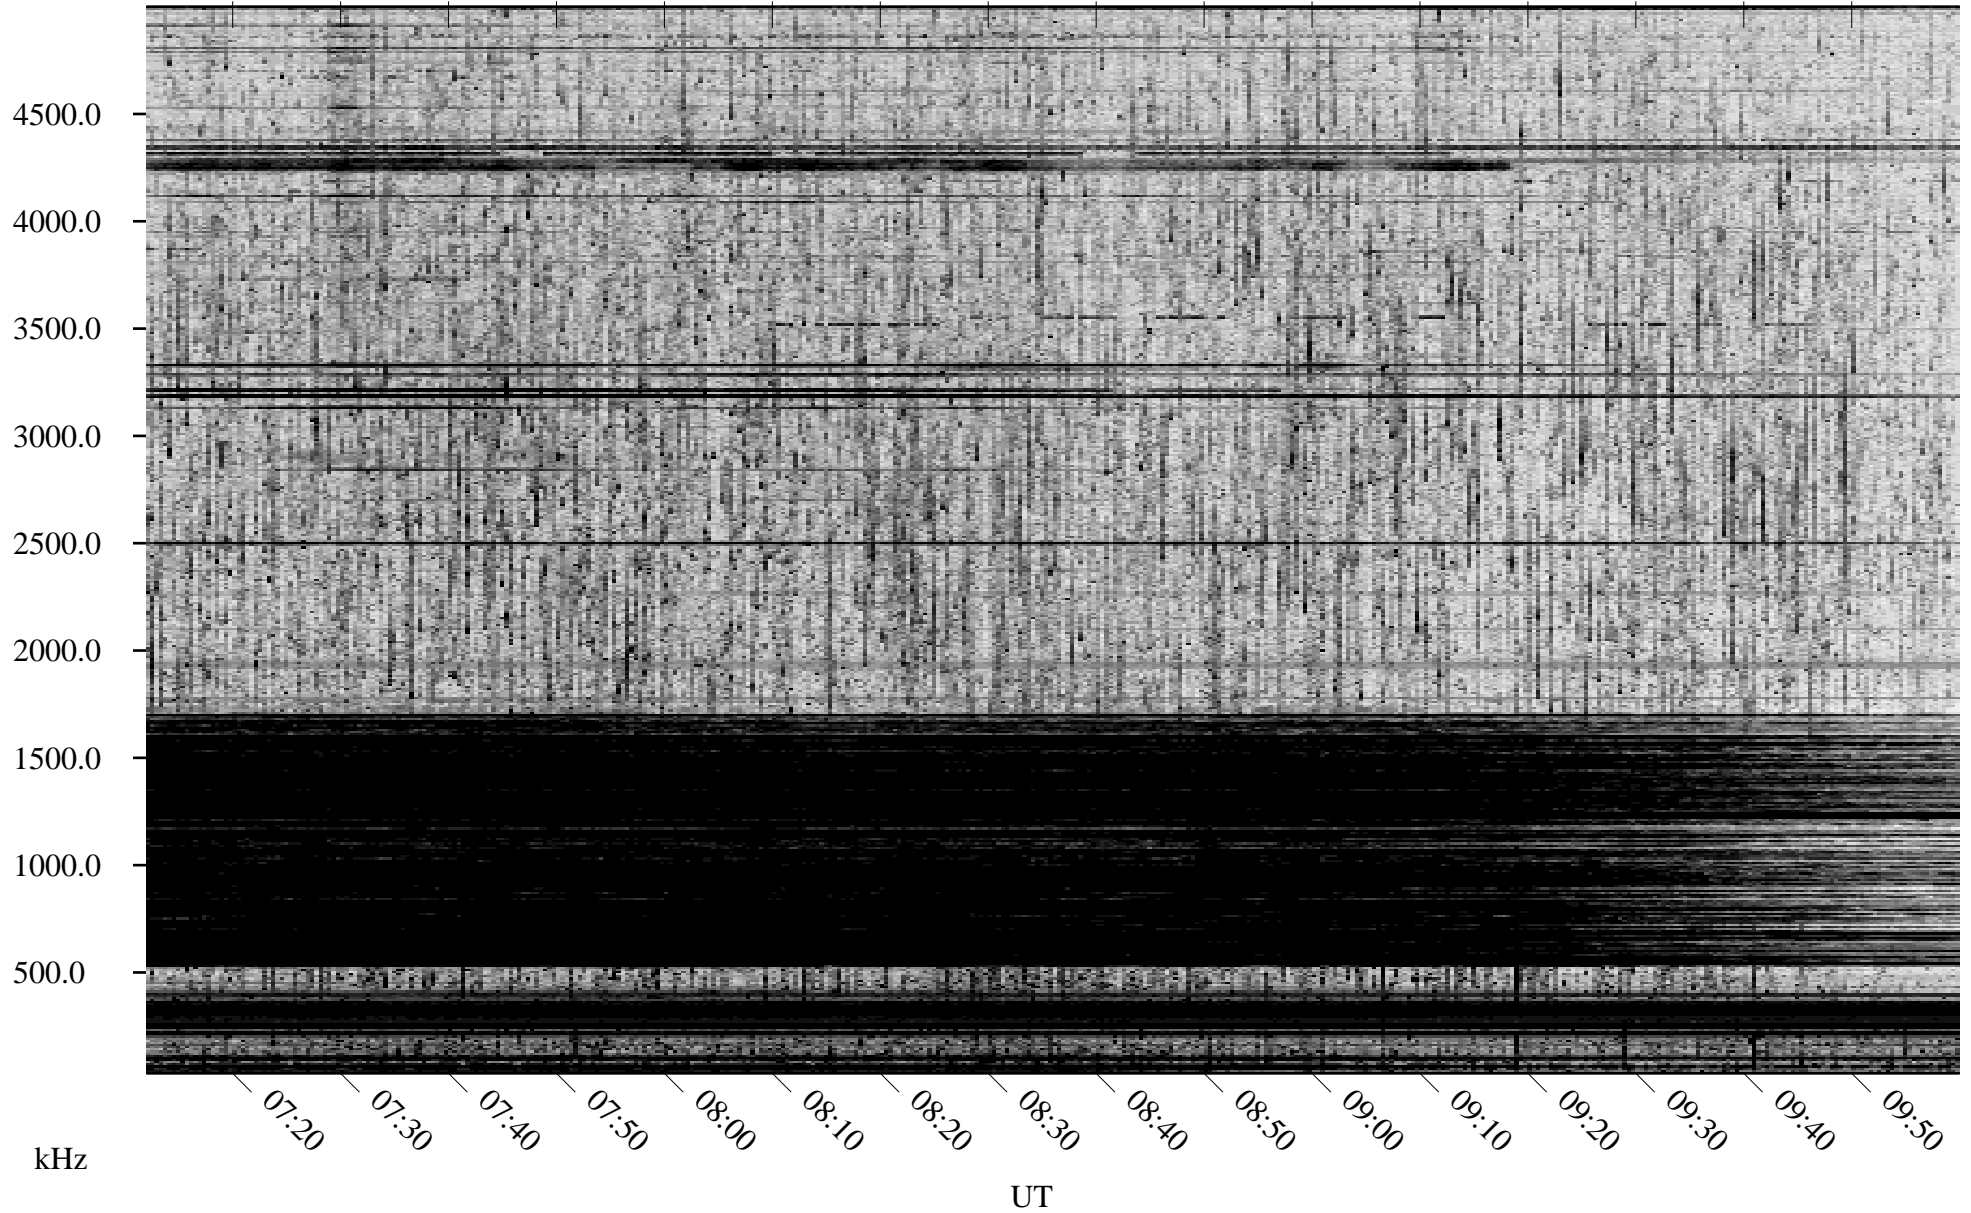

# 05/19/2007 Churchill, Manitoba

Linear Scale    Black = 161    White = 15

CH07139L.R00m max\_12

Page 1

# 05/20/2007 Churchill, Manitoba

Linear Scale    Black = 161    White = 15

CH07139L.R00m max\_12

Page 4

# 05/20/2007 Churchill, Manitoba

Linear Scale    Black = 161    White = 15

CH07139L.R00m max\_12

Page 5