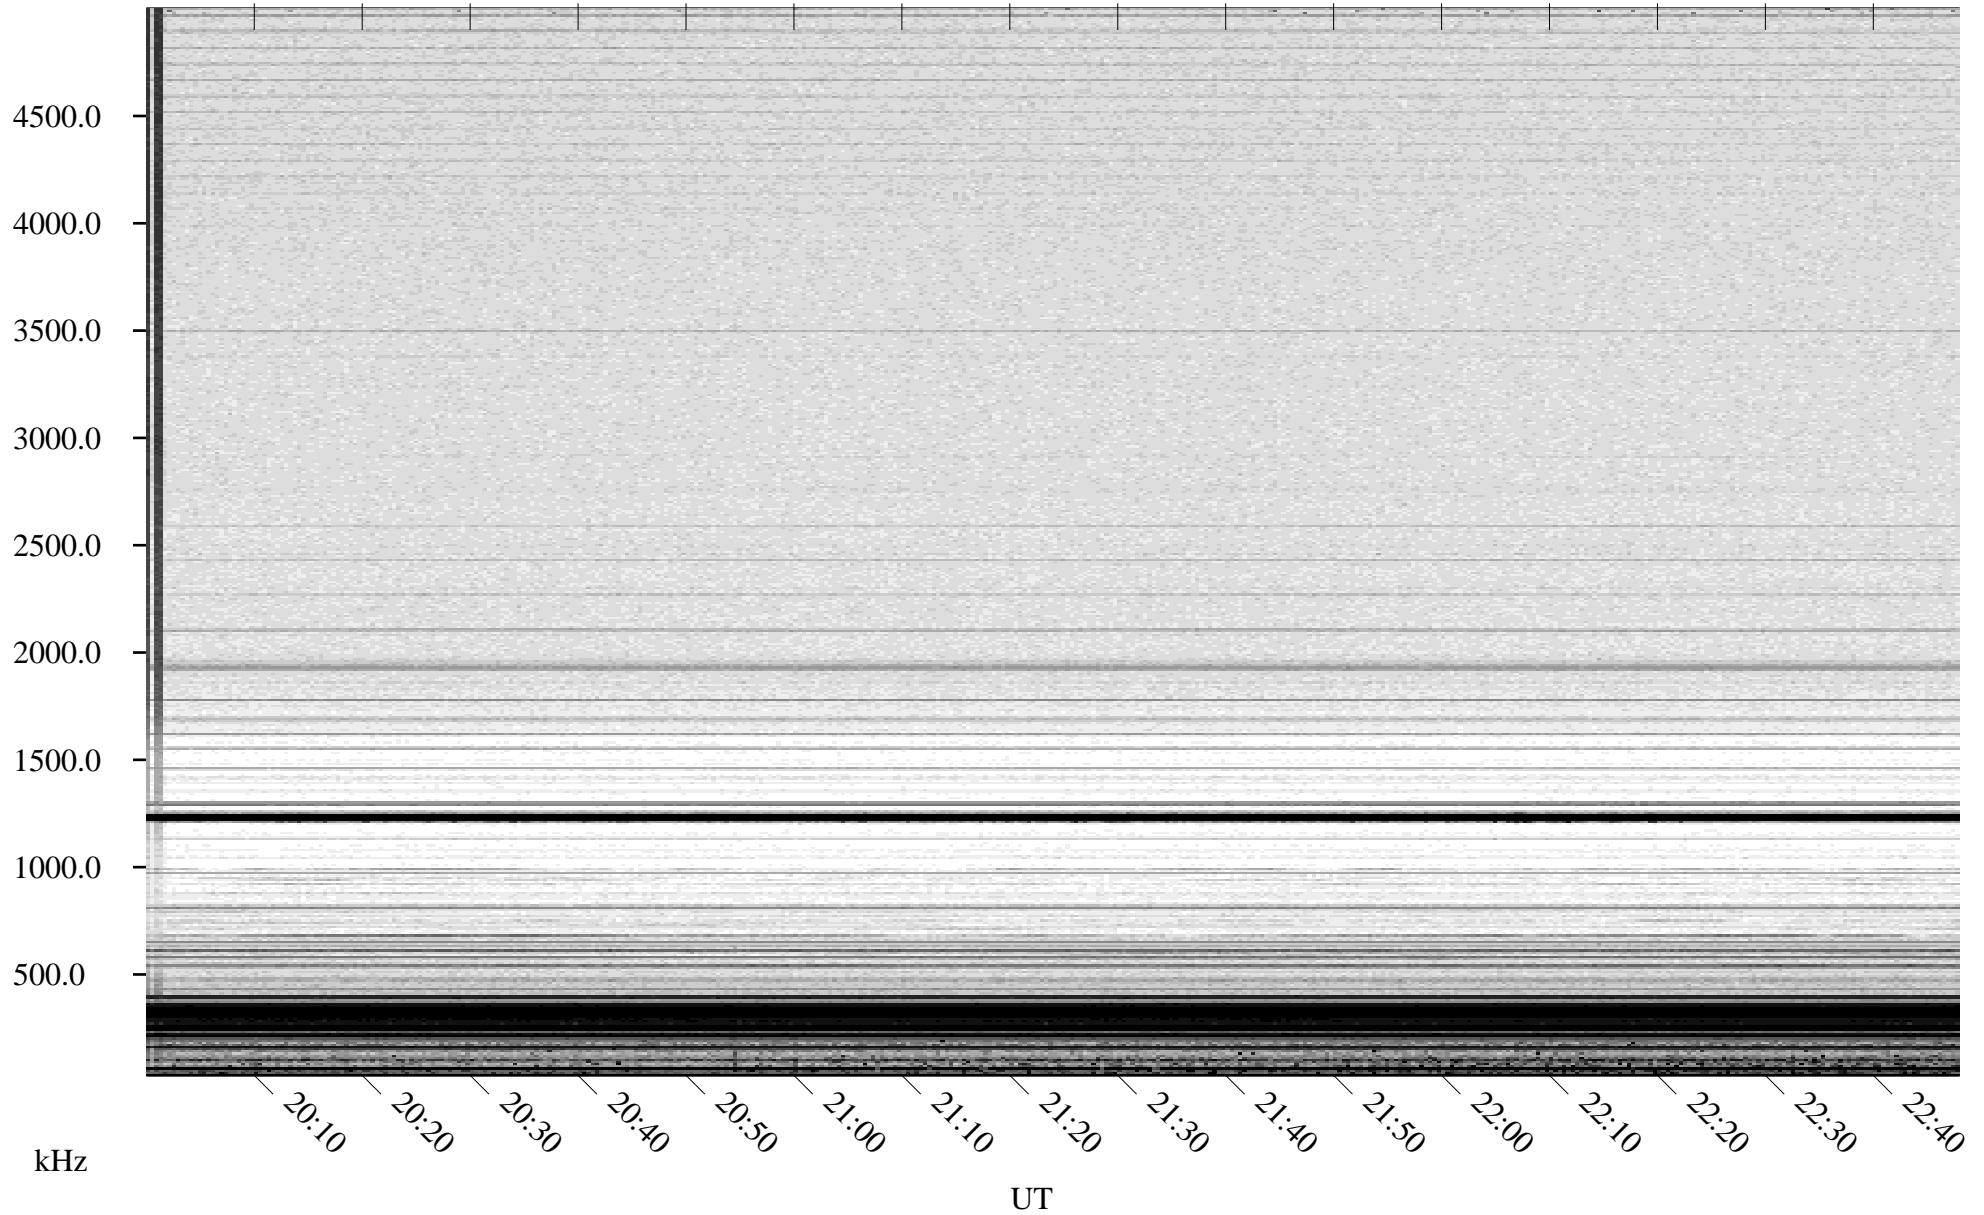

# 05/19/2007 Churchill, Manitoba

Linear Scale    Black = 161    White = 15

CH07139L.R00m max\_12

Page 1

# 05/19/2007 Churchill, Manitoba

Linear Scale    Black = 161    White = 15

CH07139L.R00m max\_12

Page 2

# 05/20/2007 Churchill, Manitoba

Linear Scale    Black = 161    White = 15

CH07139L.R00m max\_12

Page 3

# 05/20/2007 Churchill, Manitoba

Linear Scale    Black = 161    White = 15

CH07139L.R00m max\_12

Page 4