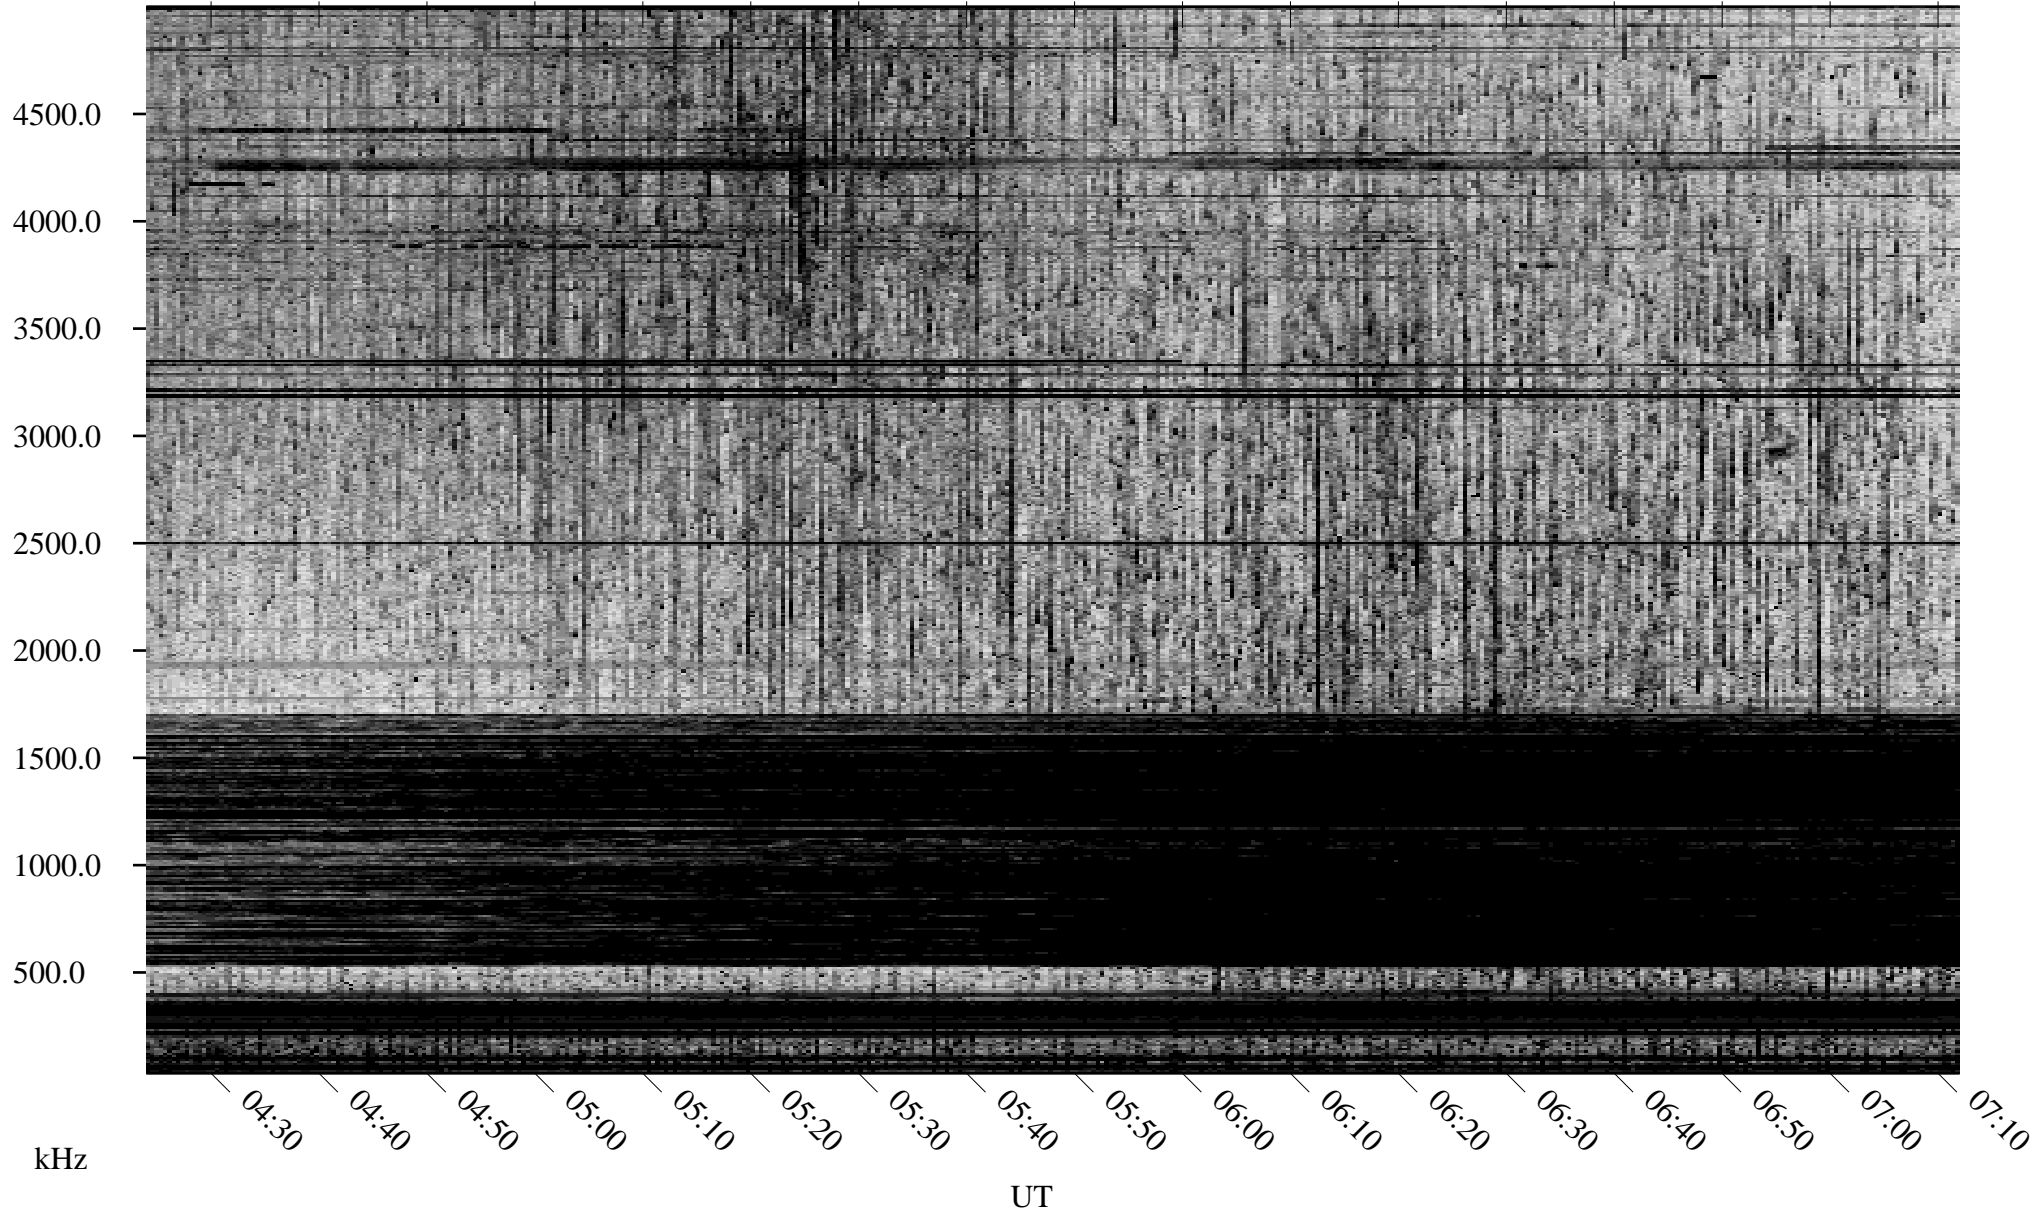

# 05/19/2007 Churchill, Manitoba

Linear Scale    Black = 161    White = 15

CH07139L.R00m max\_12

Page 1

# 05/19/2007 Churchill, Manitoba

Linear Scale    Black = 161    White = 15

CH07139L.R00m max\_12

Page 2

# 05/20/2007 Churchill, Manitoba

Linear Scale    Black = 161    White = 15

CH07139L.R00m max\_12

Page 3

# 05/20/2007 Churchill, Manitoba

Linear Scale    Black = 161    White = 15

CH07139L.R00m max\_12

Page 4