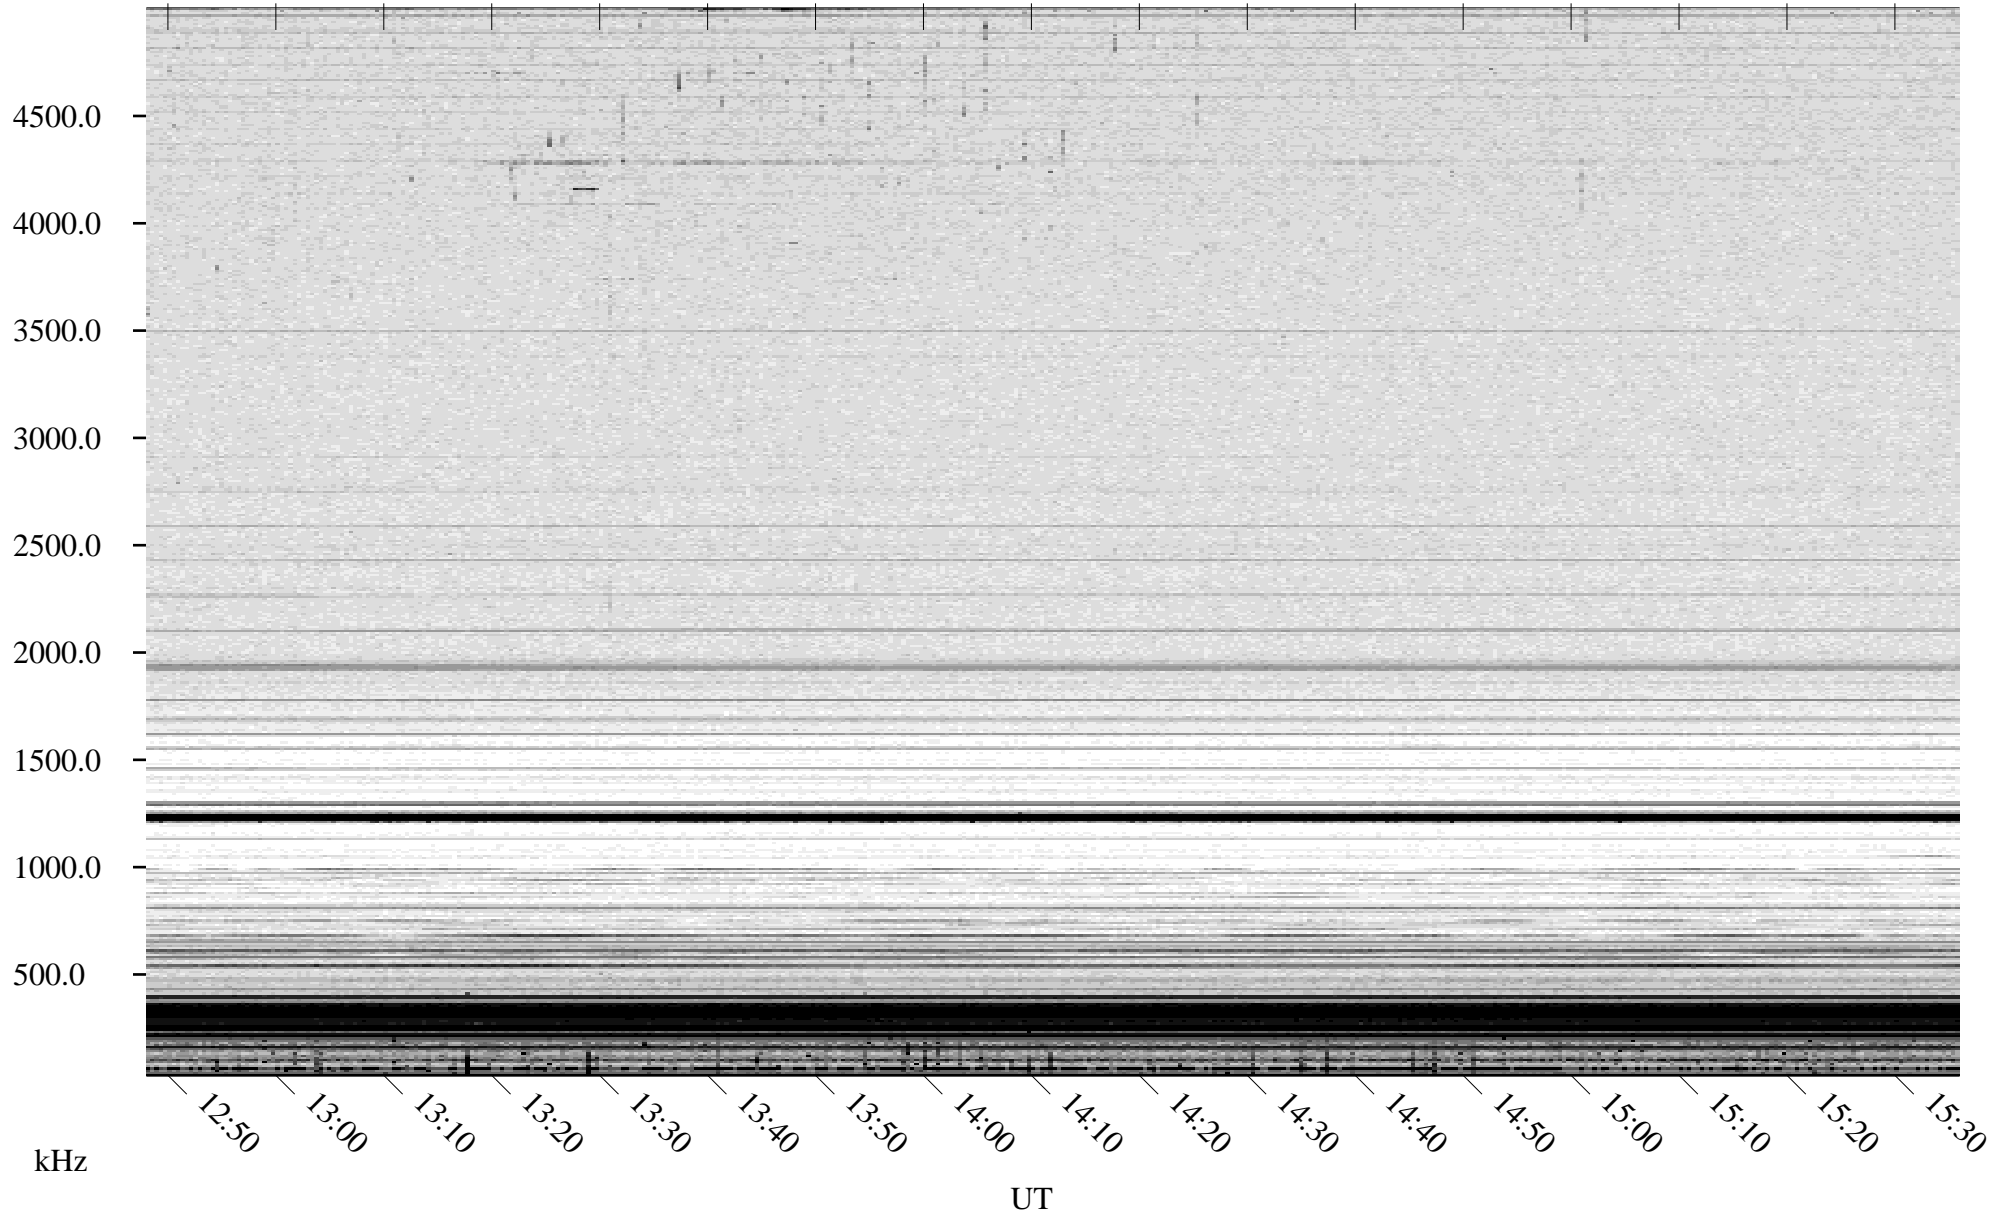

# 05/20/2007 Churchill, Manitoba

Linear Scale    Black = 161    White = 15

CH07139L.R00m max\_12

Page 5

# 05/20/2007 Churchill, Manitoba

Linear Scale    Black = 161    White = 15

CH07139L.R00m max\_12

Page 6

# 05/20/2007 Churchill, Manitoba

Linear Scale    Black = 161    White = 15

CH07139L.R00m max\_12

Page 7

# 05/20/2007 Churchill, Manitoba

Linear Scale    Black = 161    White = 15

CH07139L.R00m max\_12

Page 8