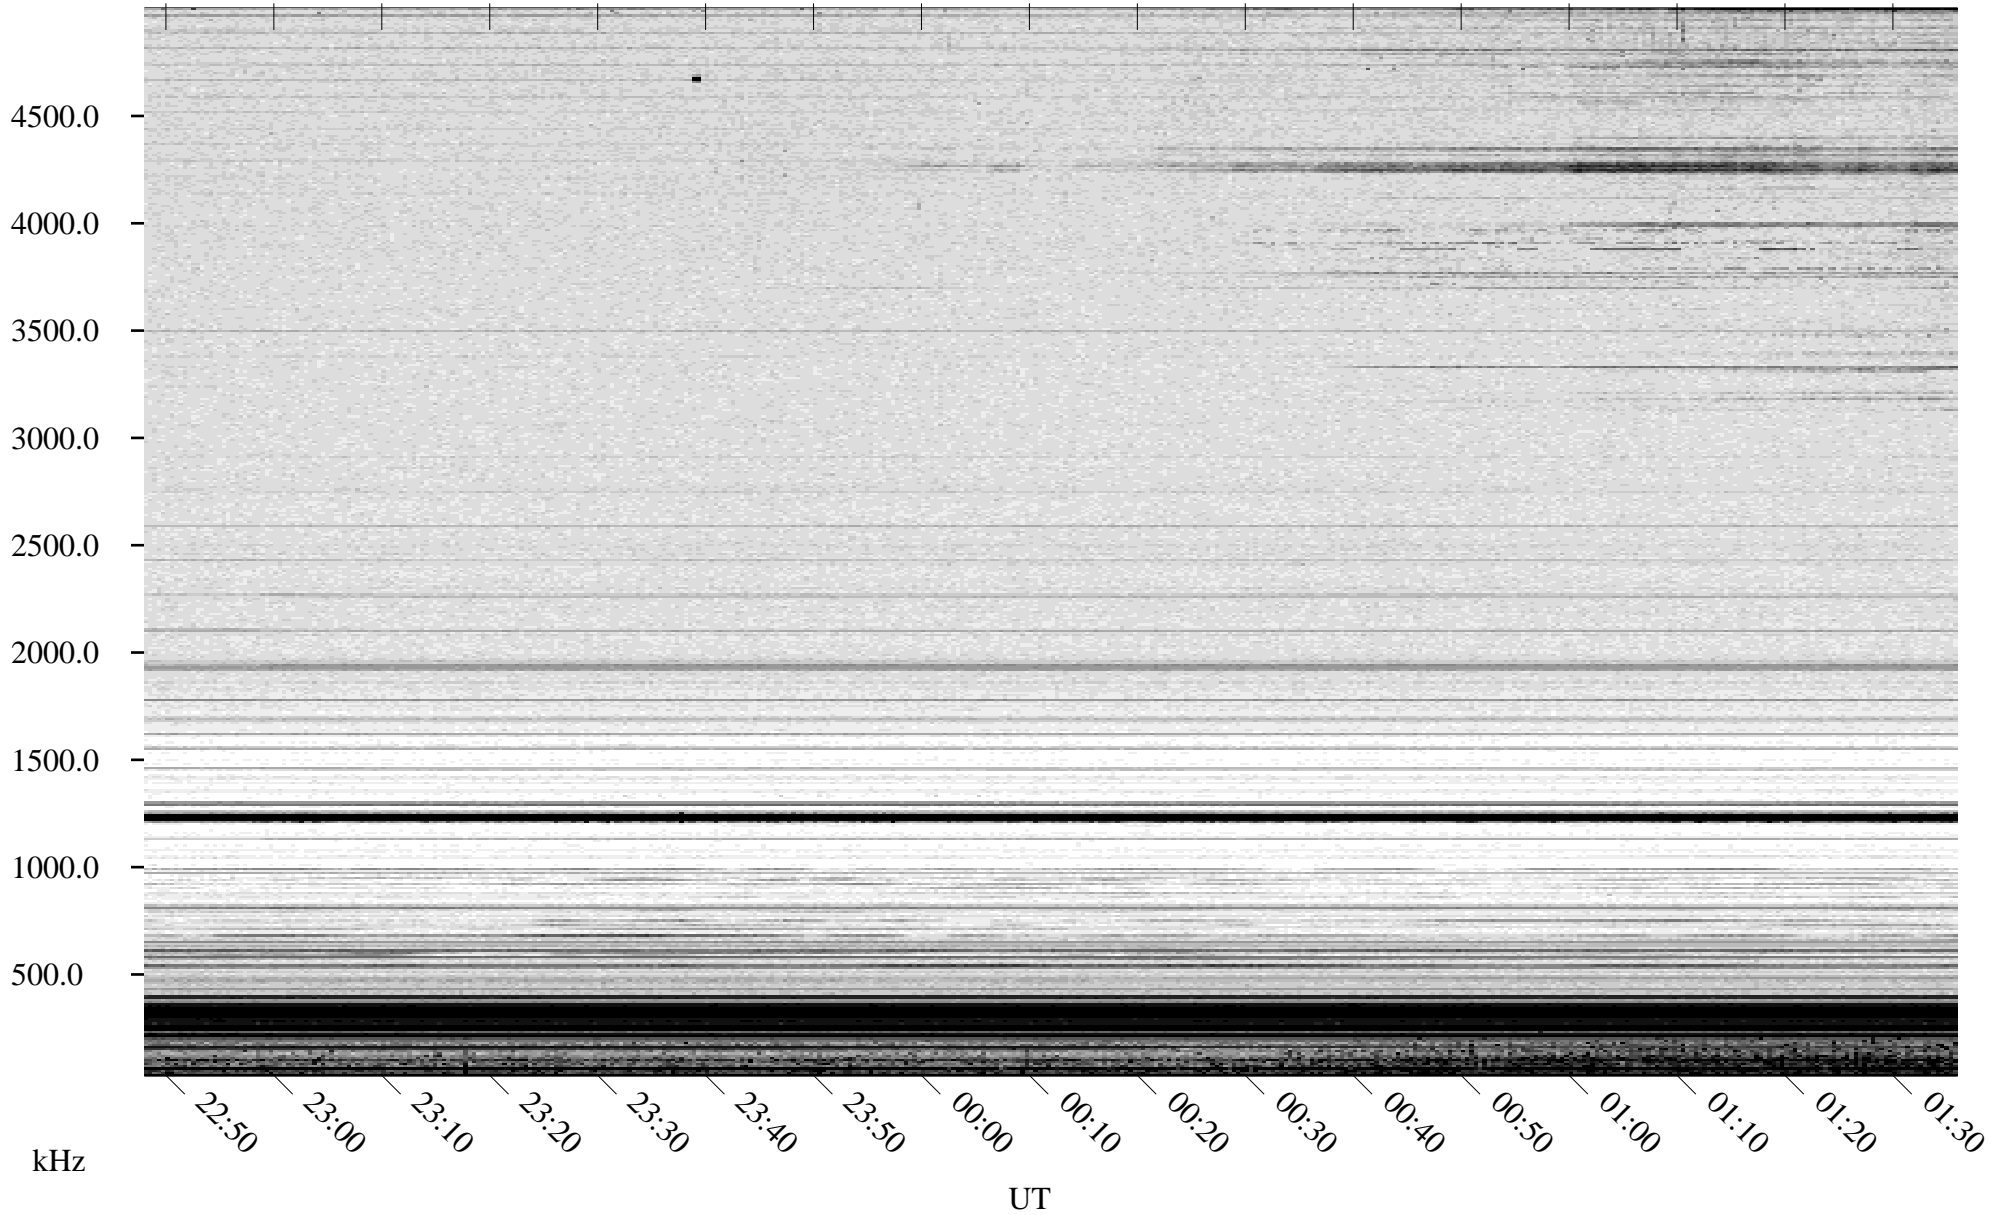

# 05/19/2007 Churchill, Manitoba

Linear Scale    Black = 161    White = 15

CH07139L.R00m max\_12

Page 1

# 05/19/2007 Churchill, Manitoba

Linear Scale    Black = 161    White = 15

CH07139L.R00m max\_12

Page 2

# 05/20/2007 Churchill, Manitoba

Linear Scale    Black = 161    White = 15

CH07139L.R00m max\_12

Page 3

# 05/20/2007 Churchill, Manitoba

Linear Scale    Black = 161    White = 15

CH07139L.R00m max\_12

Page 4