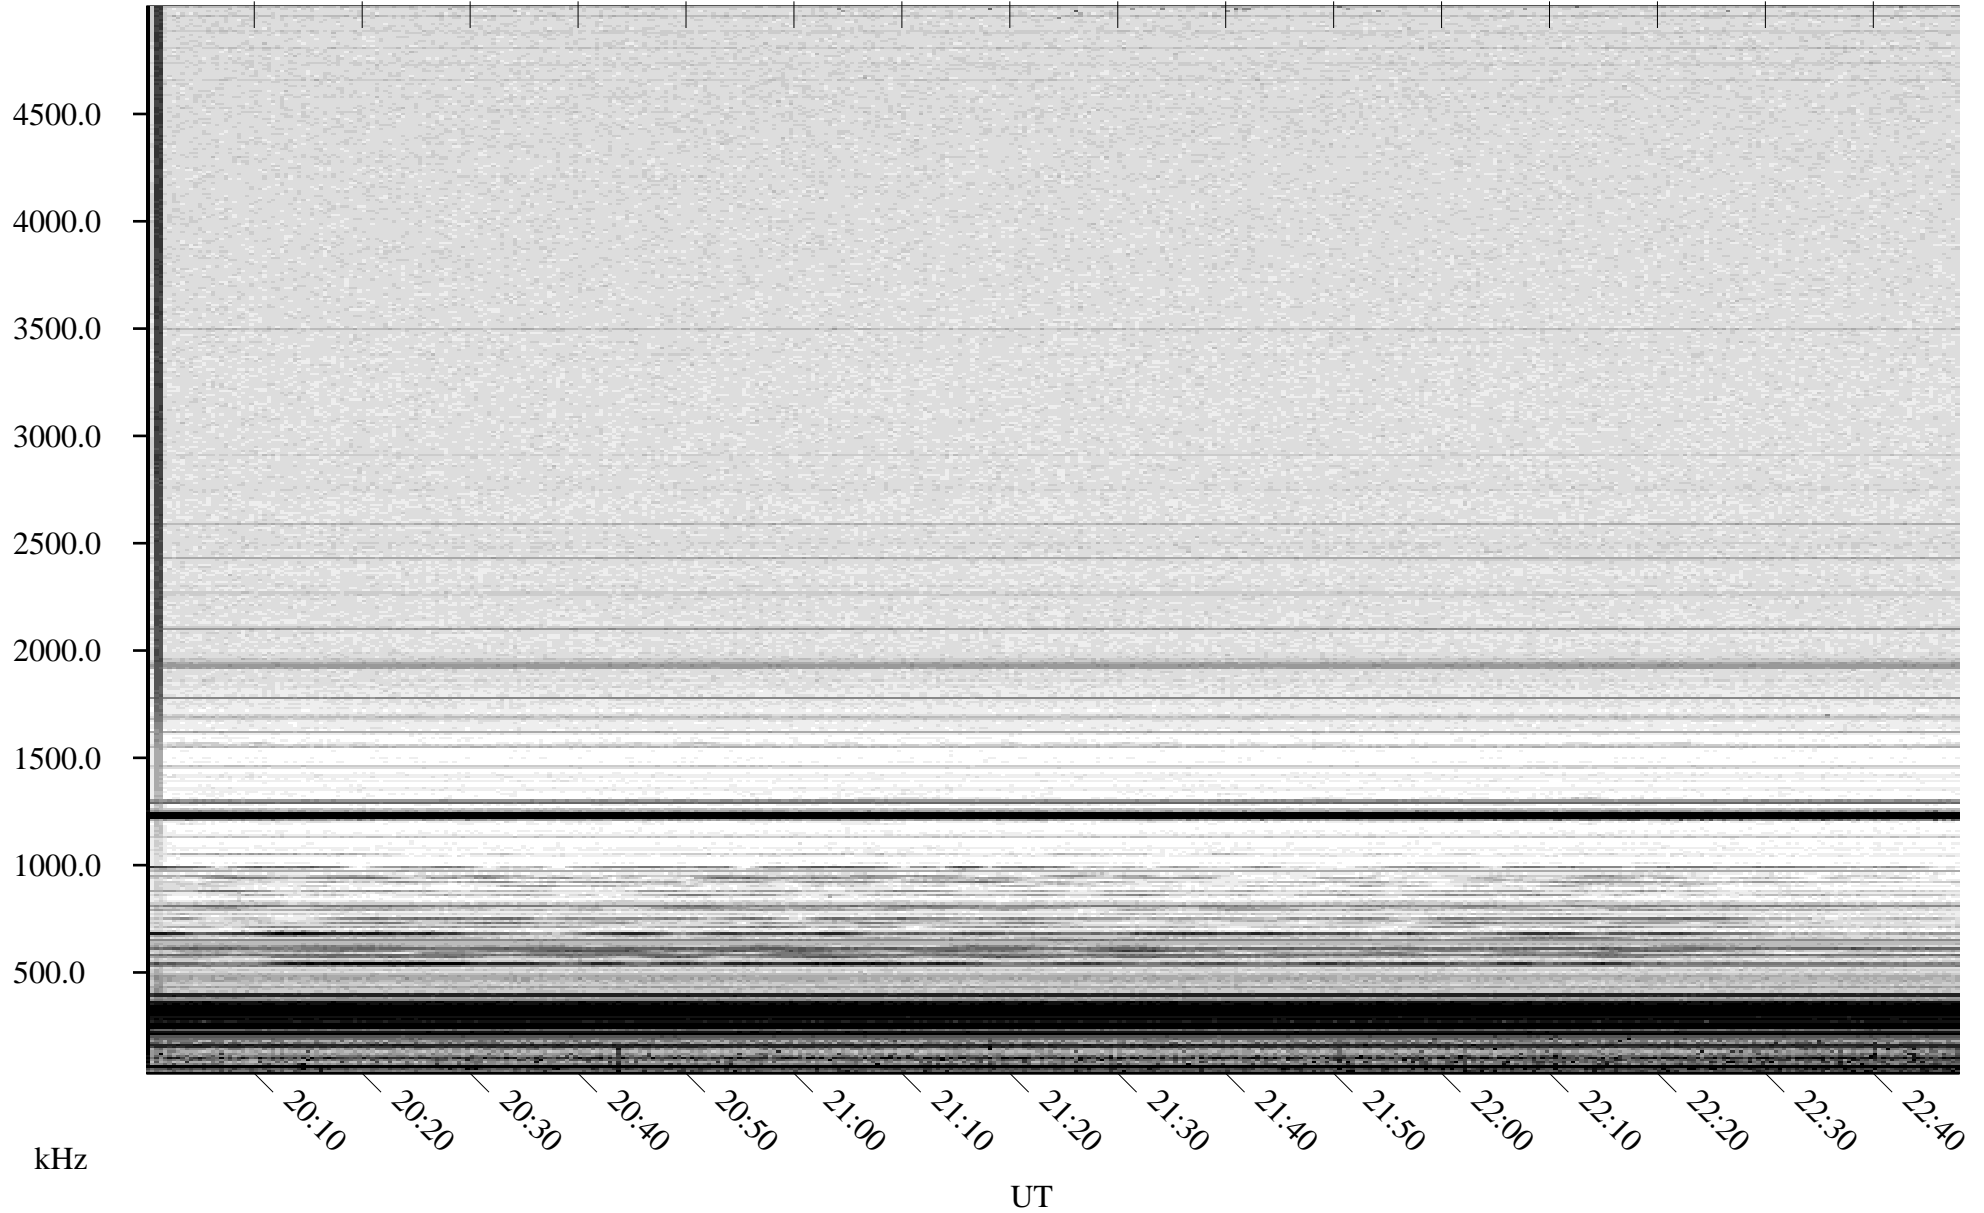

# 05/20/2007 Churchill, Manitoba

Linear Scale    Black = 161    White = 15

CH07140L.R00m max\_12

Page 1

# 05/20/2007 Churchill, Manitoba

Linear Scale    Black = 161    White = 15

CH07140L.R00m max\_12

# 05/21/2007 Churchill, Manitoba

Linear Scale    Black = 161    White = 15

CH07140L.R00m max\_12

Page 3

# 05/21/2007 Churchill, Manitoba

Linear Scale    Black = 161    White = 15

CH07140L.R00m max\_12

Page 4