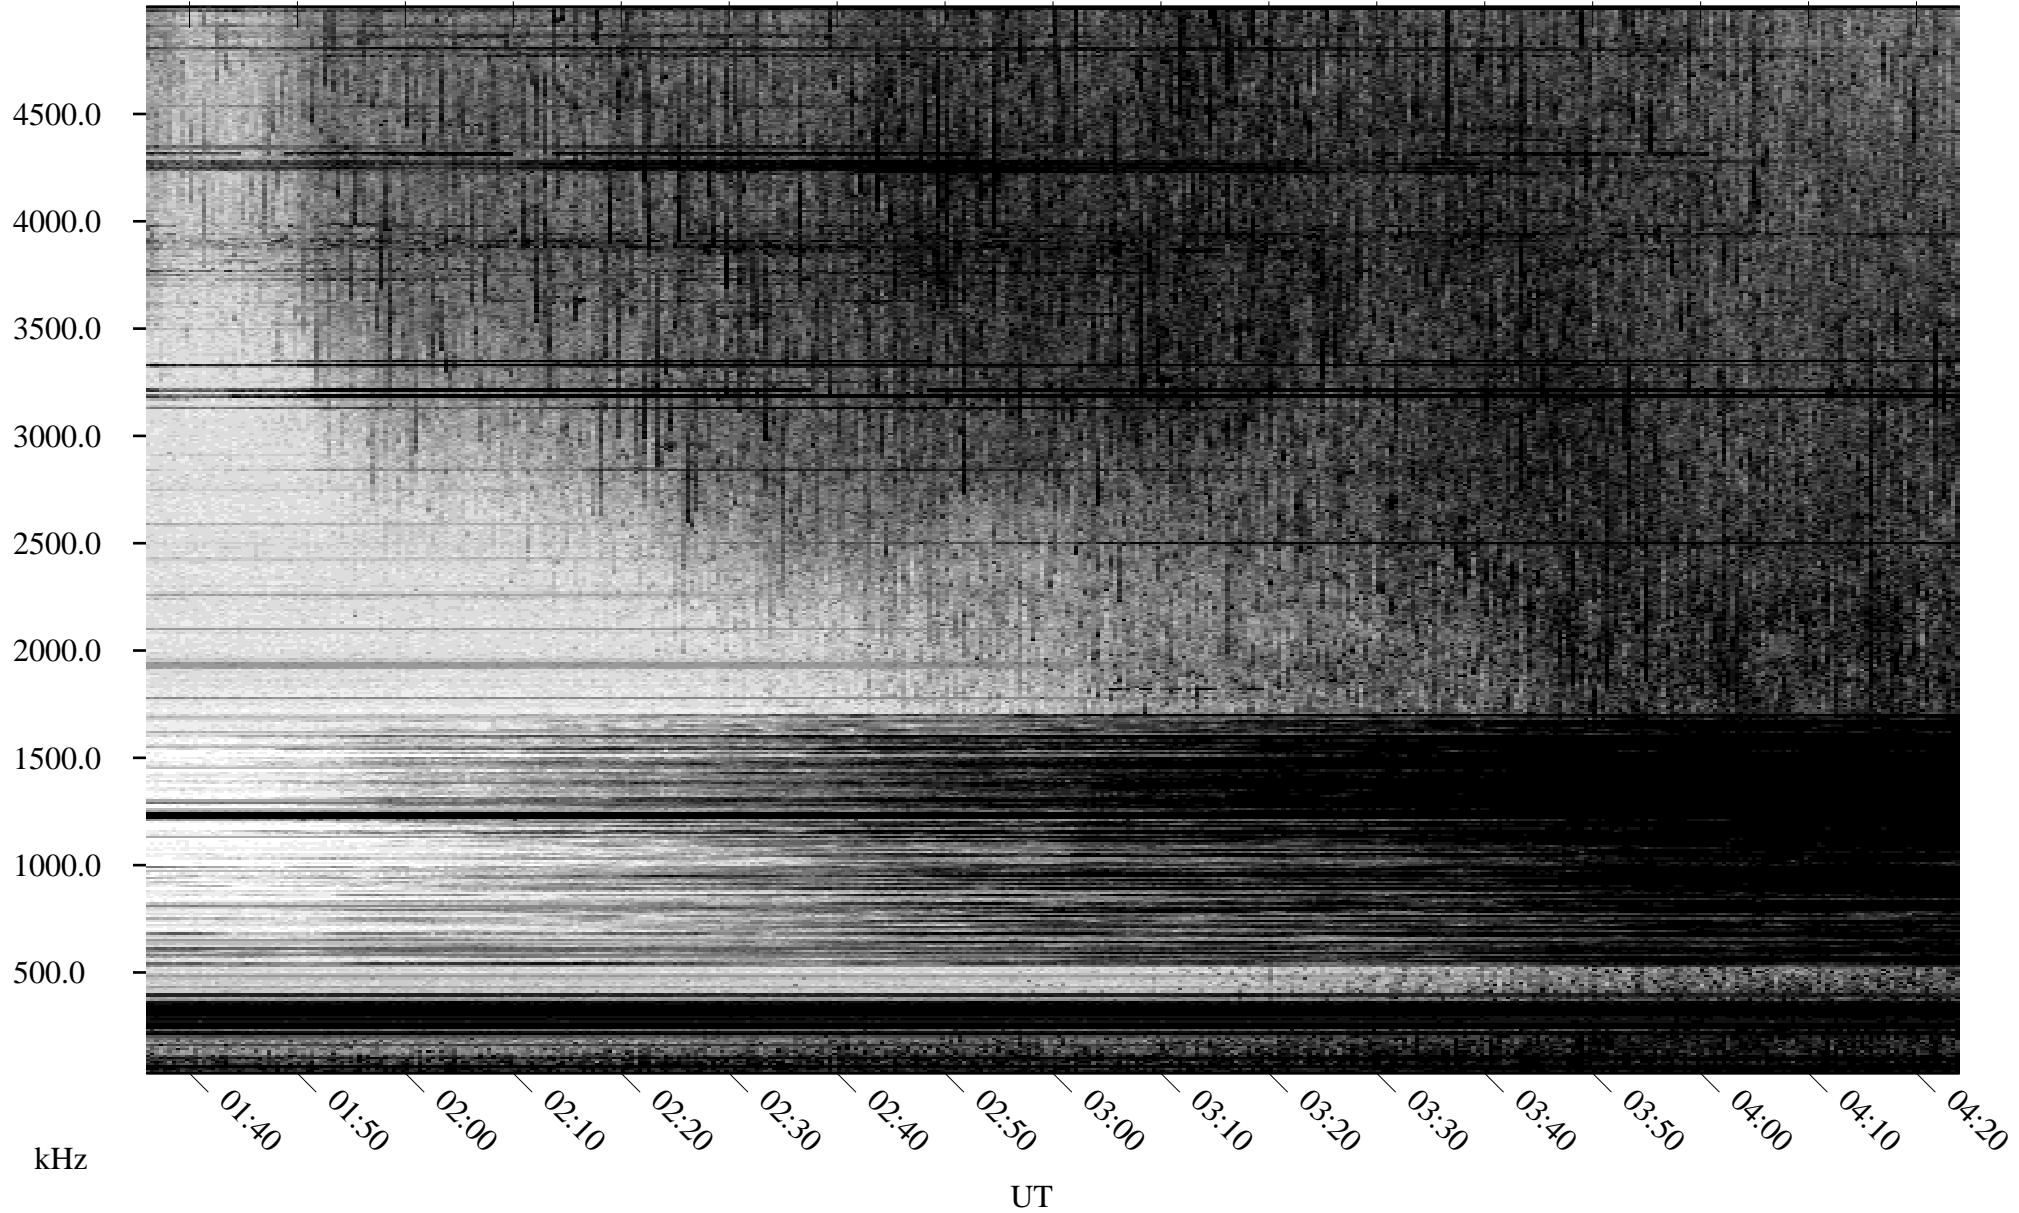

# 05/20/2007 Churchill, Manitoba

Linear Scale    Black = 161    White = 15

CH07140L.R00m max\_12

Page 1

# 05/20/2007 Churchill, Manitoba

Linear Scale    Black = 161    White = 15

CH07140L.R00m max\_12

# 05/21/2007 Churchill, Manitoba

Linear Scale    Black = 161    White = 15

CH07140L.R00m max\_12

Page 3

# 05/21/2007 Churchill, Manitoba

Linear Scale    Black = 161    White = 15

CH07140L.R00m max\_12

Page 4