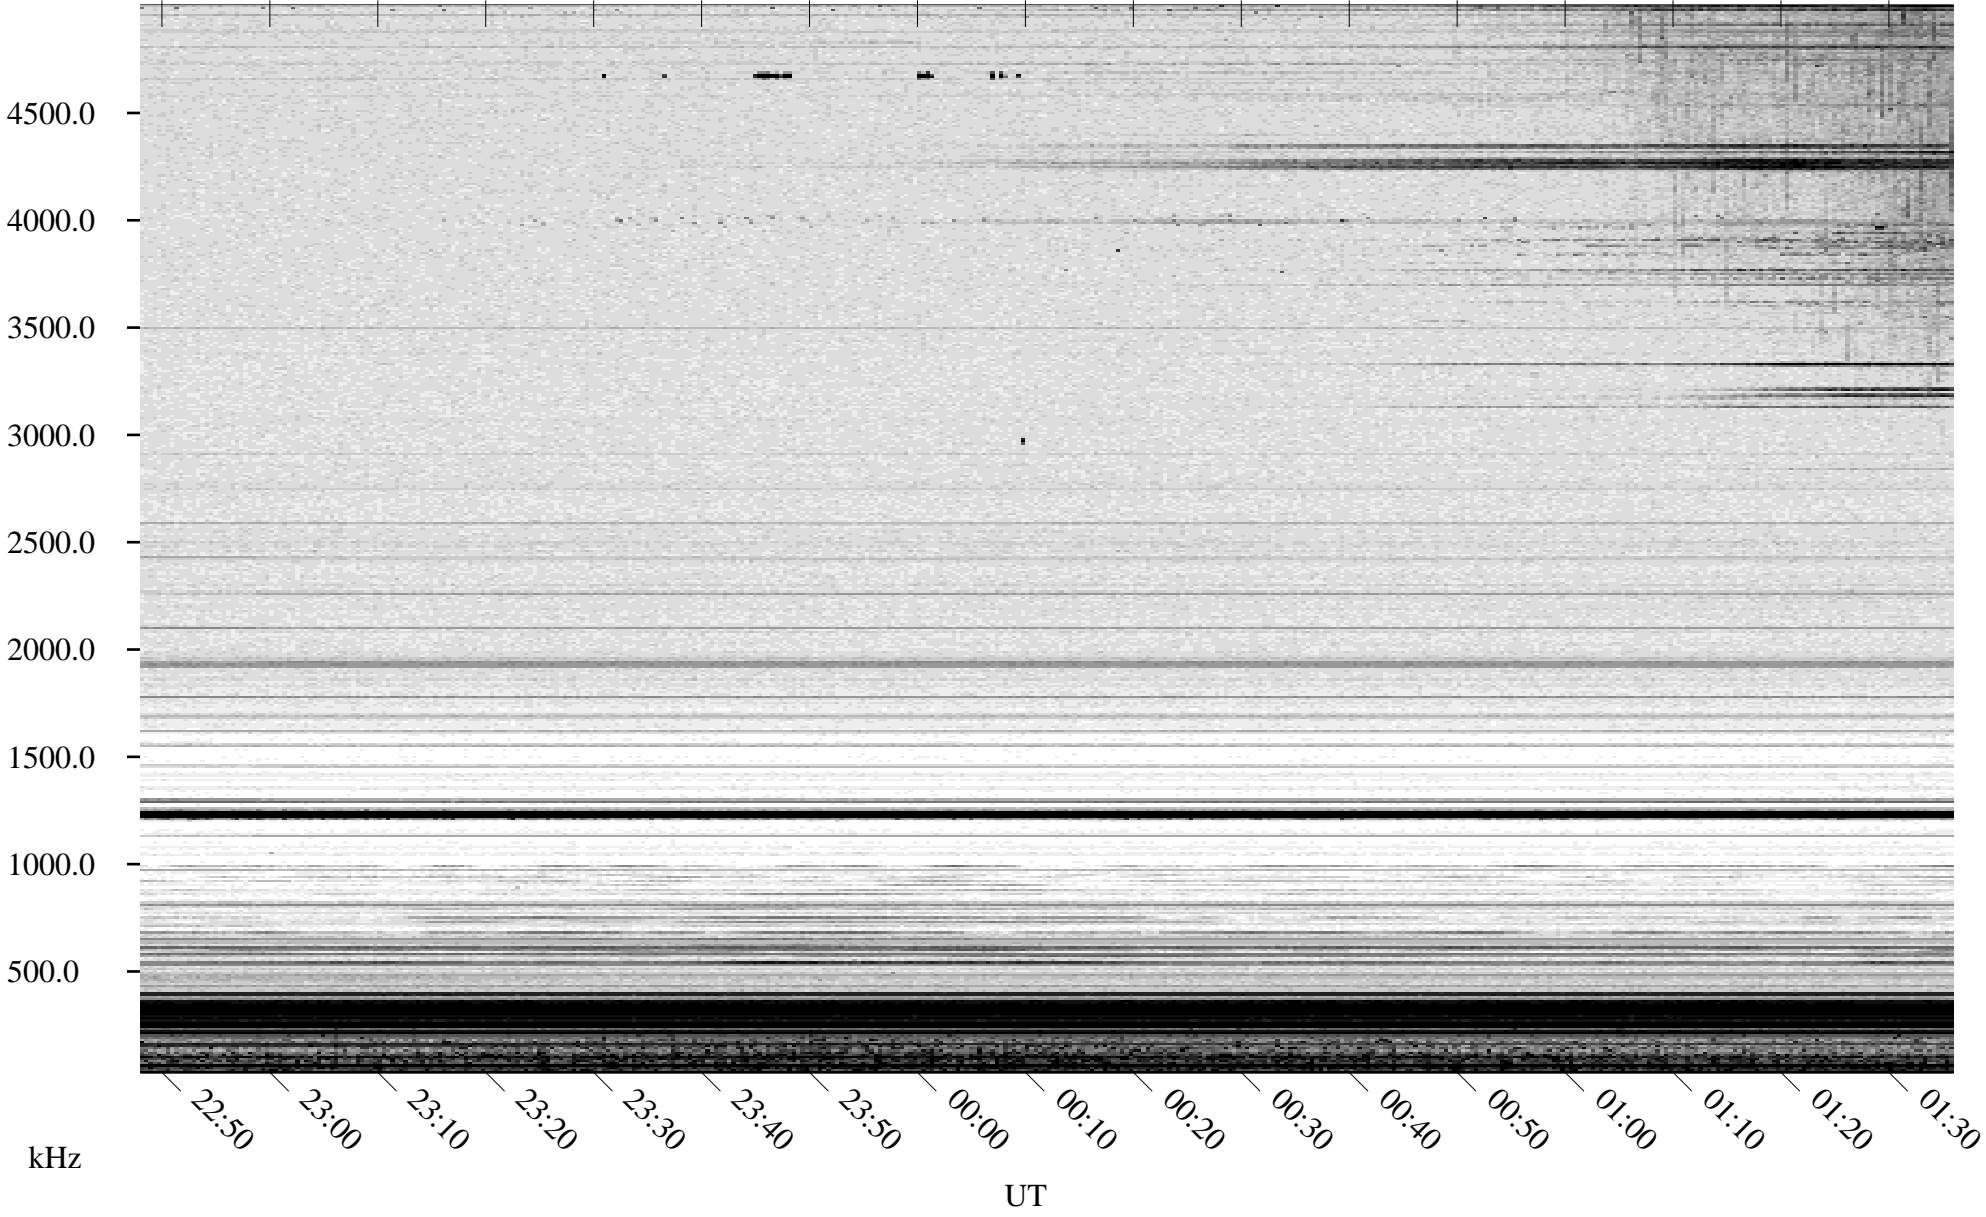

# 05/20/2007 Churchill, Manitoba

Linear Scale    Black = 161    White = 15

CH07140L.R00m max\_12

Page 1

# 05/20/2007 Churchill, Manitoba

Linear Scale    Black = 161    White = 15

CH07140L.R00m max\_12

# 05/21/2007 Churchill, Manitoba

Linear Scale    Black = 161    White = 15

CH07140L.R00m max\_12

Page 3

# 05/21/2007 Churchill, Manitoba

Linear Scale    Black = 161    White = 15

CH07140L.R00m max\_12

Page 4