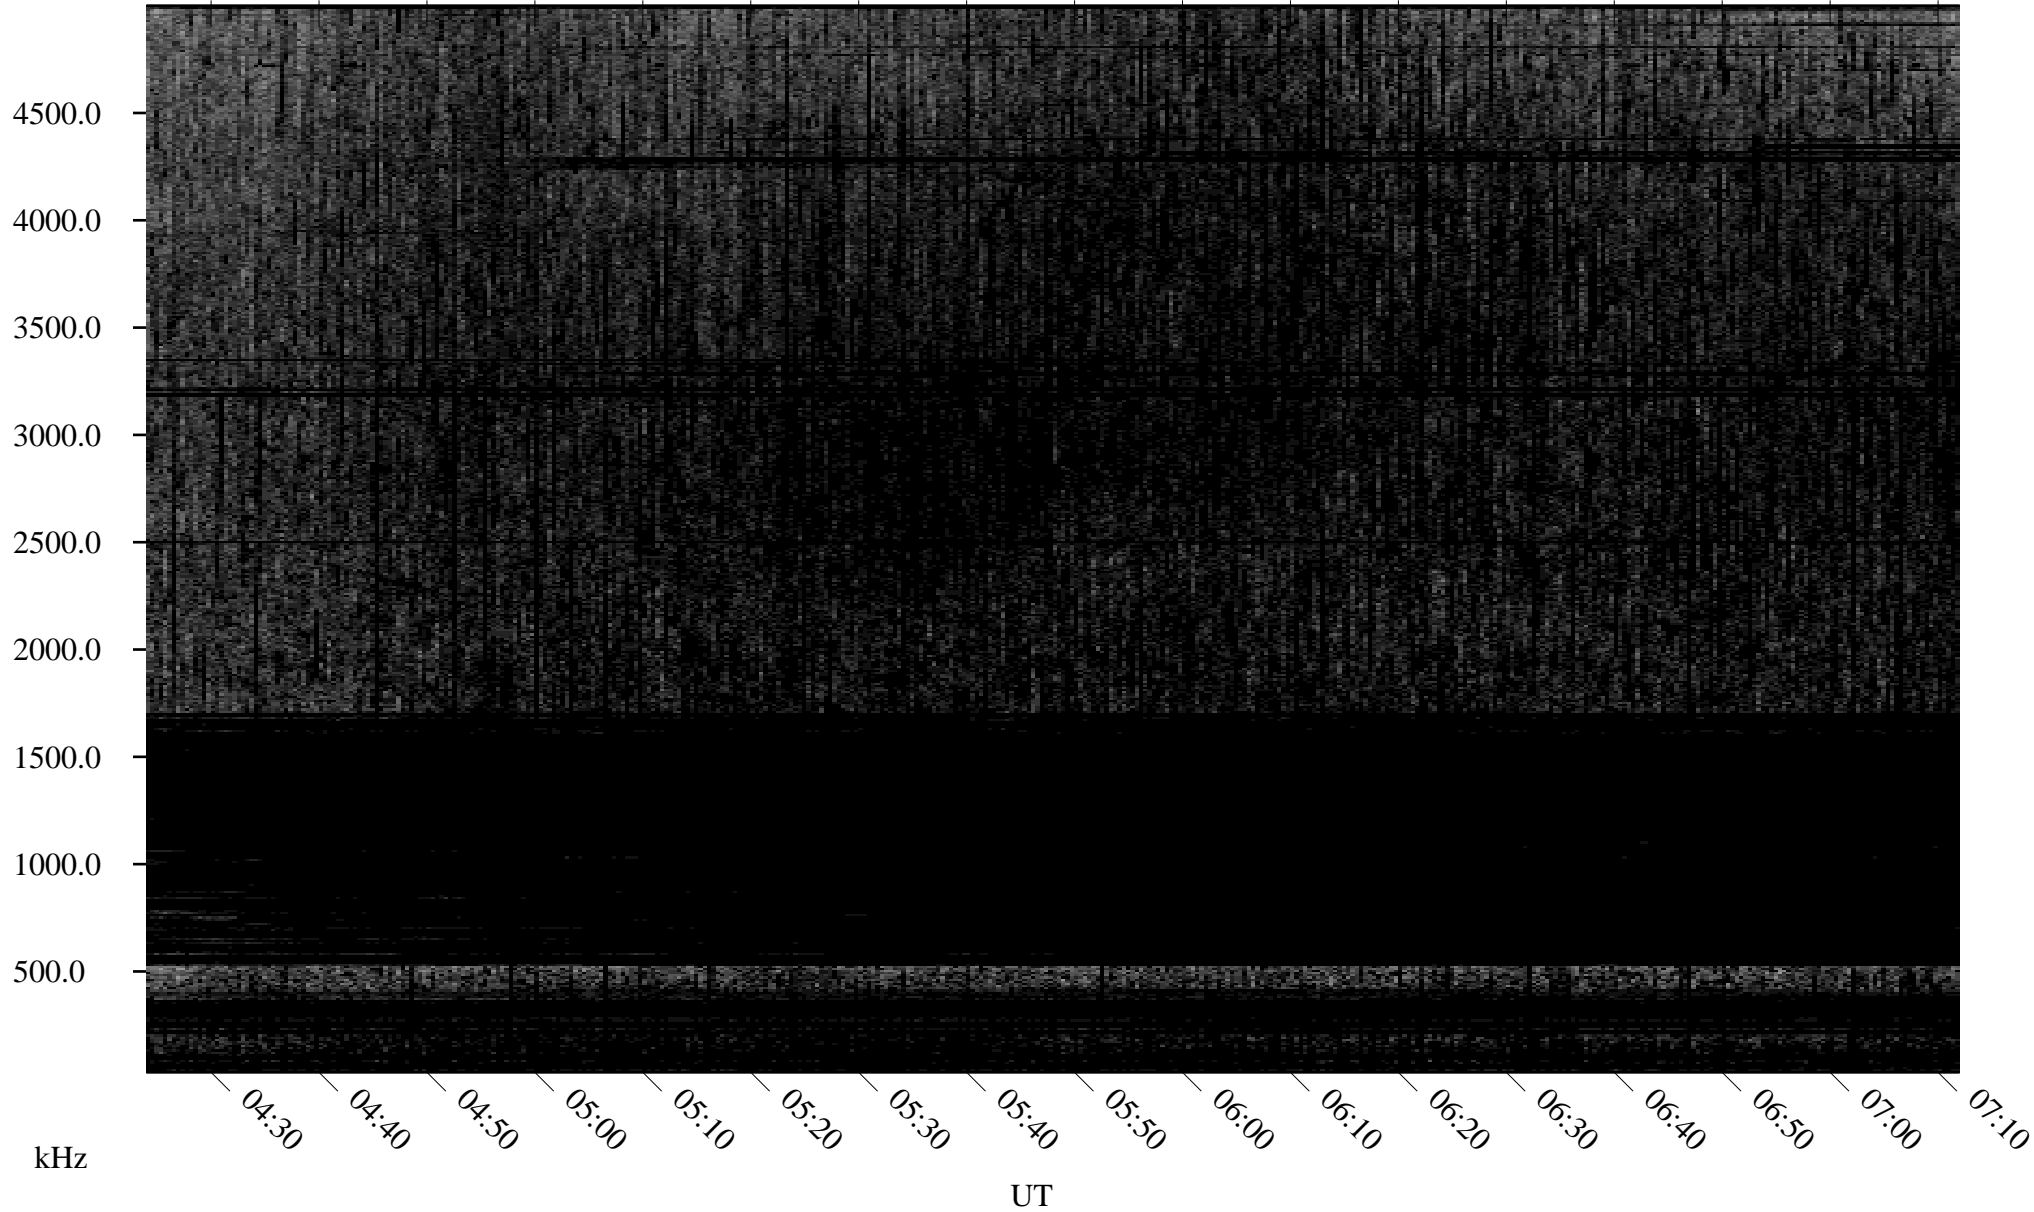

# 05/20/2007 Churchill, Manitoba

Linear Scale    Black = 161    White = 15

CH07140L.R00m max\_12

Page 1

# 05/20/2007 Churchill, Manitoba

Linear Scale    Black = 161    White = 15

CH07140L.R00m max\_12

# 05/21/2007 Churchill, Manitoba

Linear Scale    Black = 161    White = 15

CH07140L.R00m max\_12

Page 3

# 05/21/2007 Churchill, Manitoba

Linear Scale    Black = 161    White = 15

CH07140L.R00m max\_12

Page 4