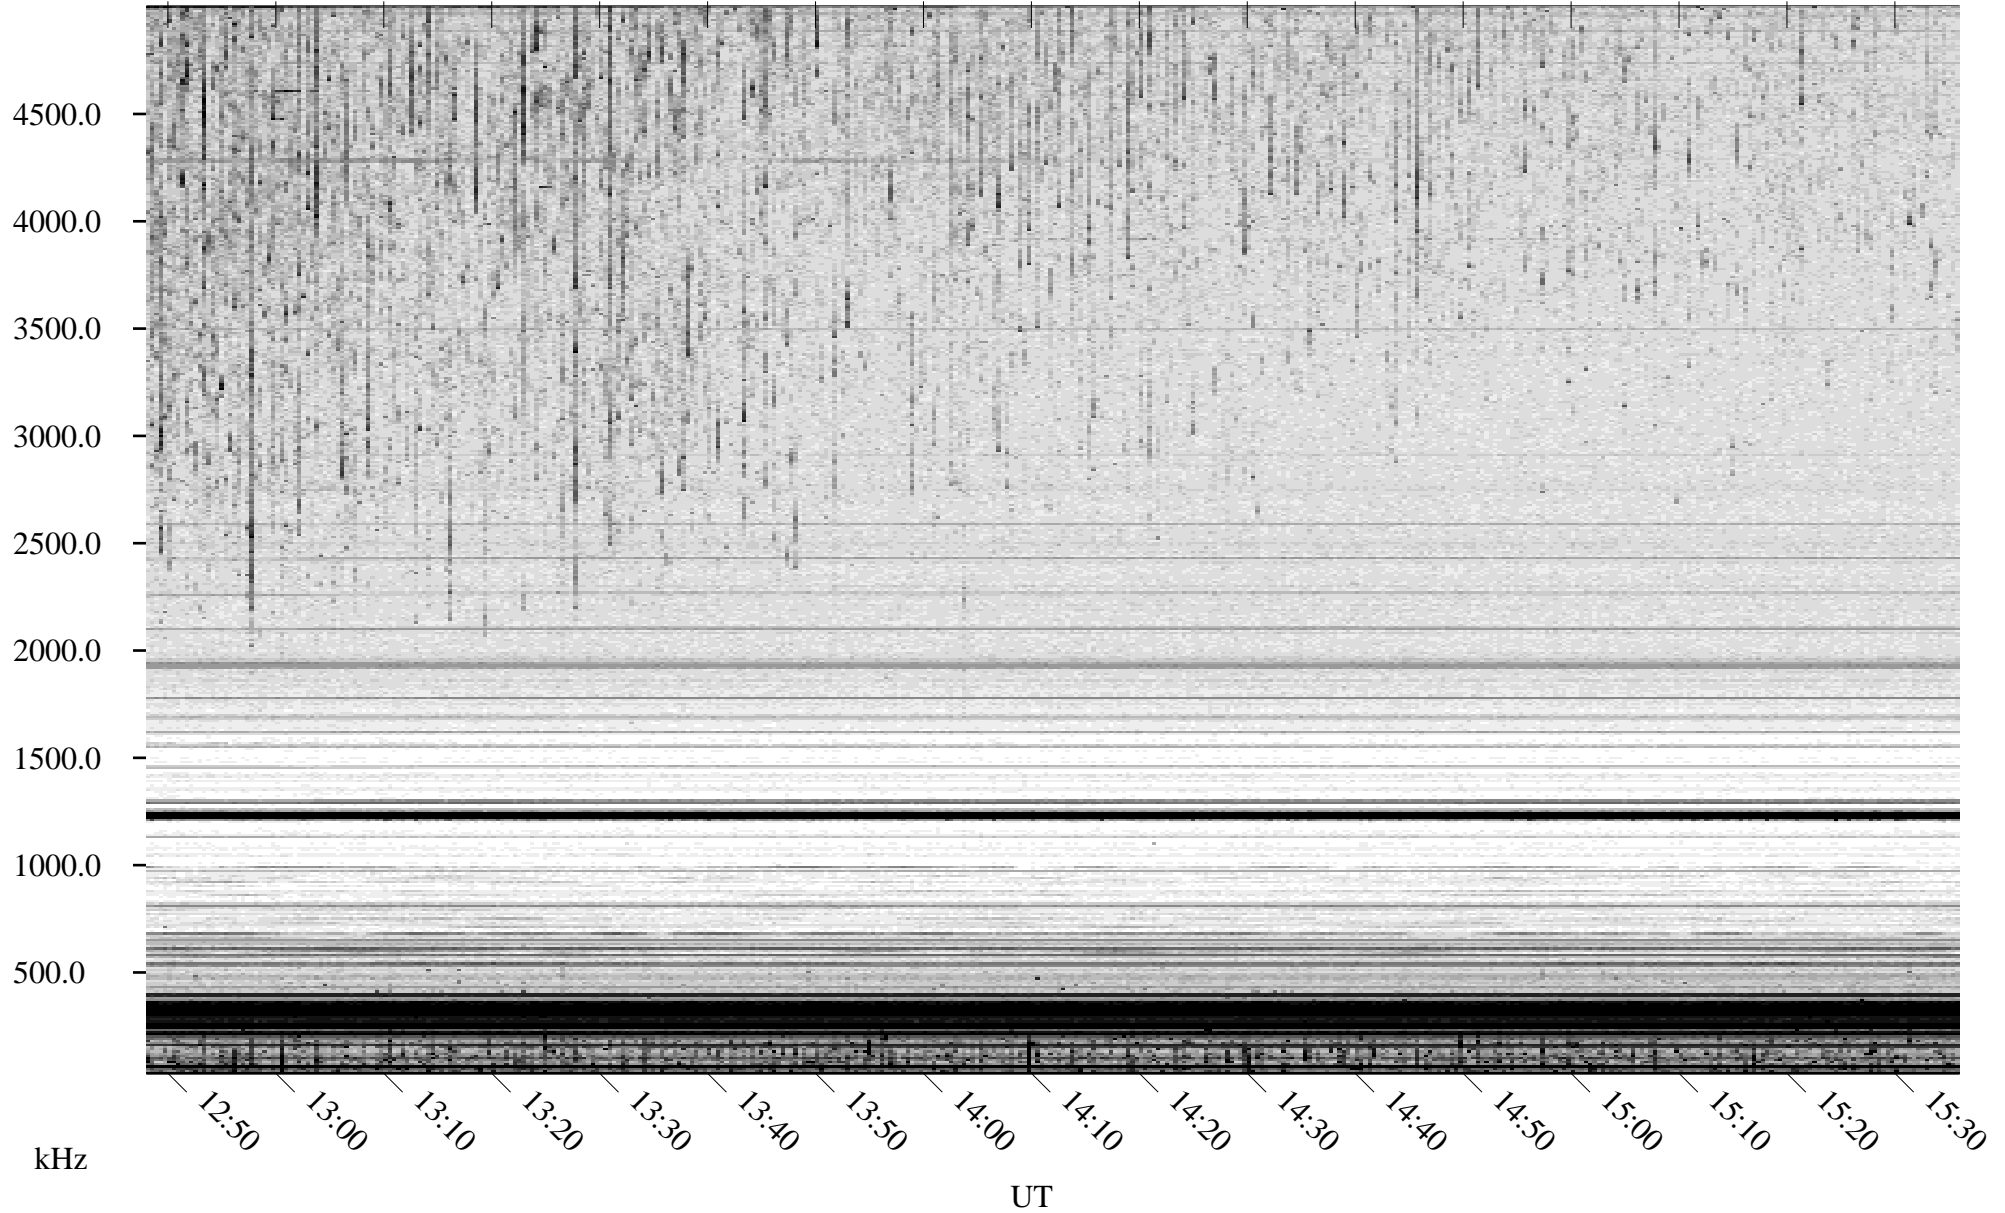

# 05/21/2007 Churchill, Manitoba

Linear Scale    Black = 161    White = 15

CH07140L.R00m max\_12

Page 5

# 05/21/2007 Churchill, Manitoba

Linear Scale    Black = 161    White = 15

CH07140L.R00m max\_12

Page 6

# 05/21/2007 Churchill, Manitoba

Linear Scale    Black = 161    White = 15

CH07140L.R00m max\_12

Page 7

# 05/21/2007 Churchill, Manitoba

Linear Scale    Black = 161    White = 15

CH07140L.R00m max\_12

Page 8