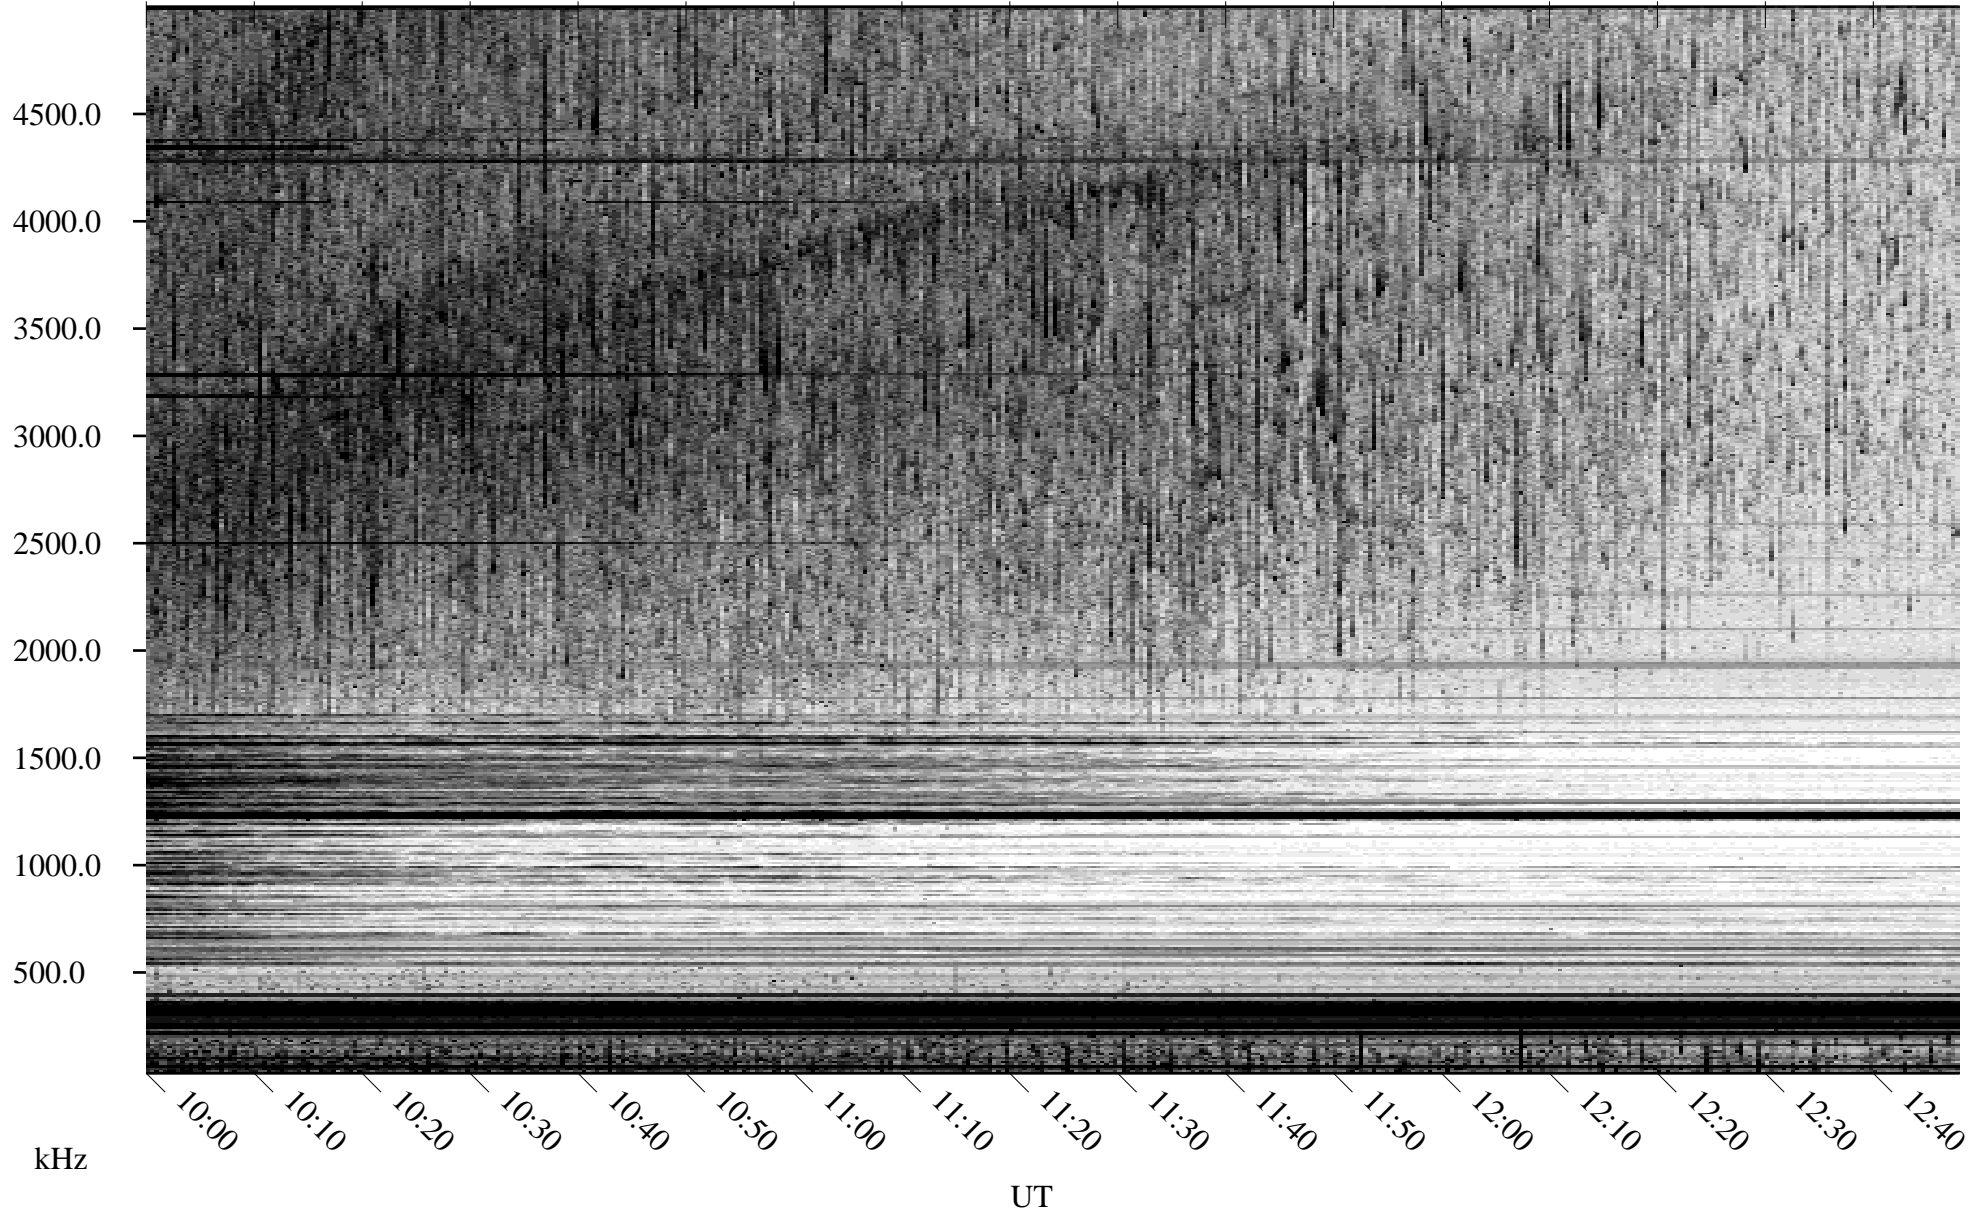

# 05/21/2007 Churchill, Manitoba

Linear Scale    Black = 161    White = 15

CH07140L.R00m max\_12

Page 5

# 05/21/2007 Churchill, Manitoba

Linear Scale    Black = 161    White = 15

CH07140L.R00m max\_12

Page 6