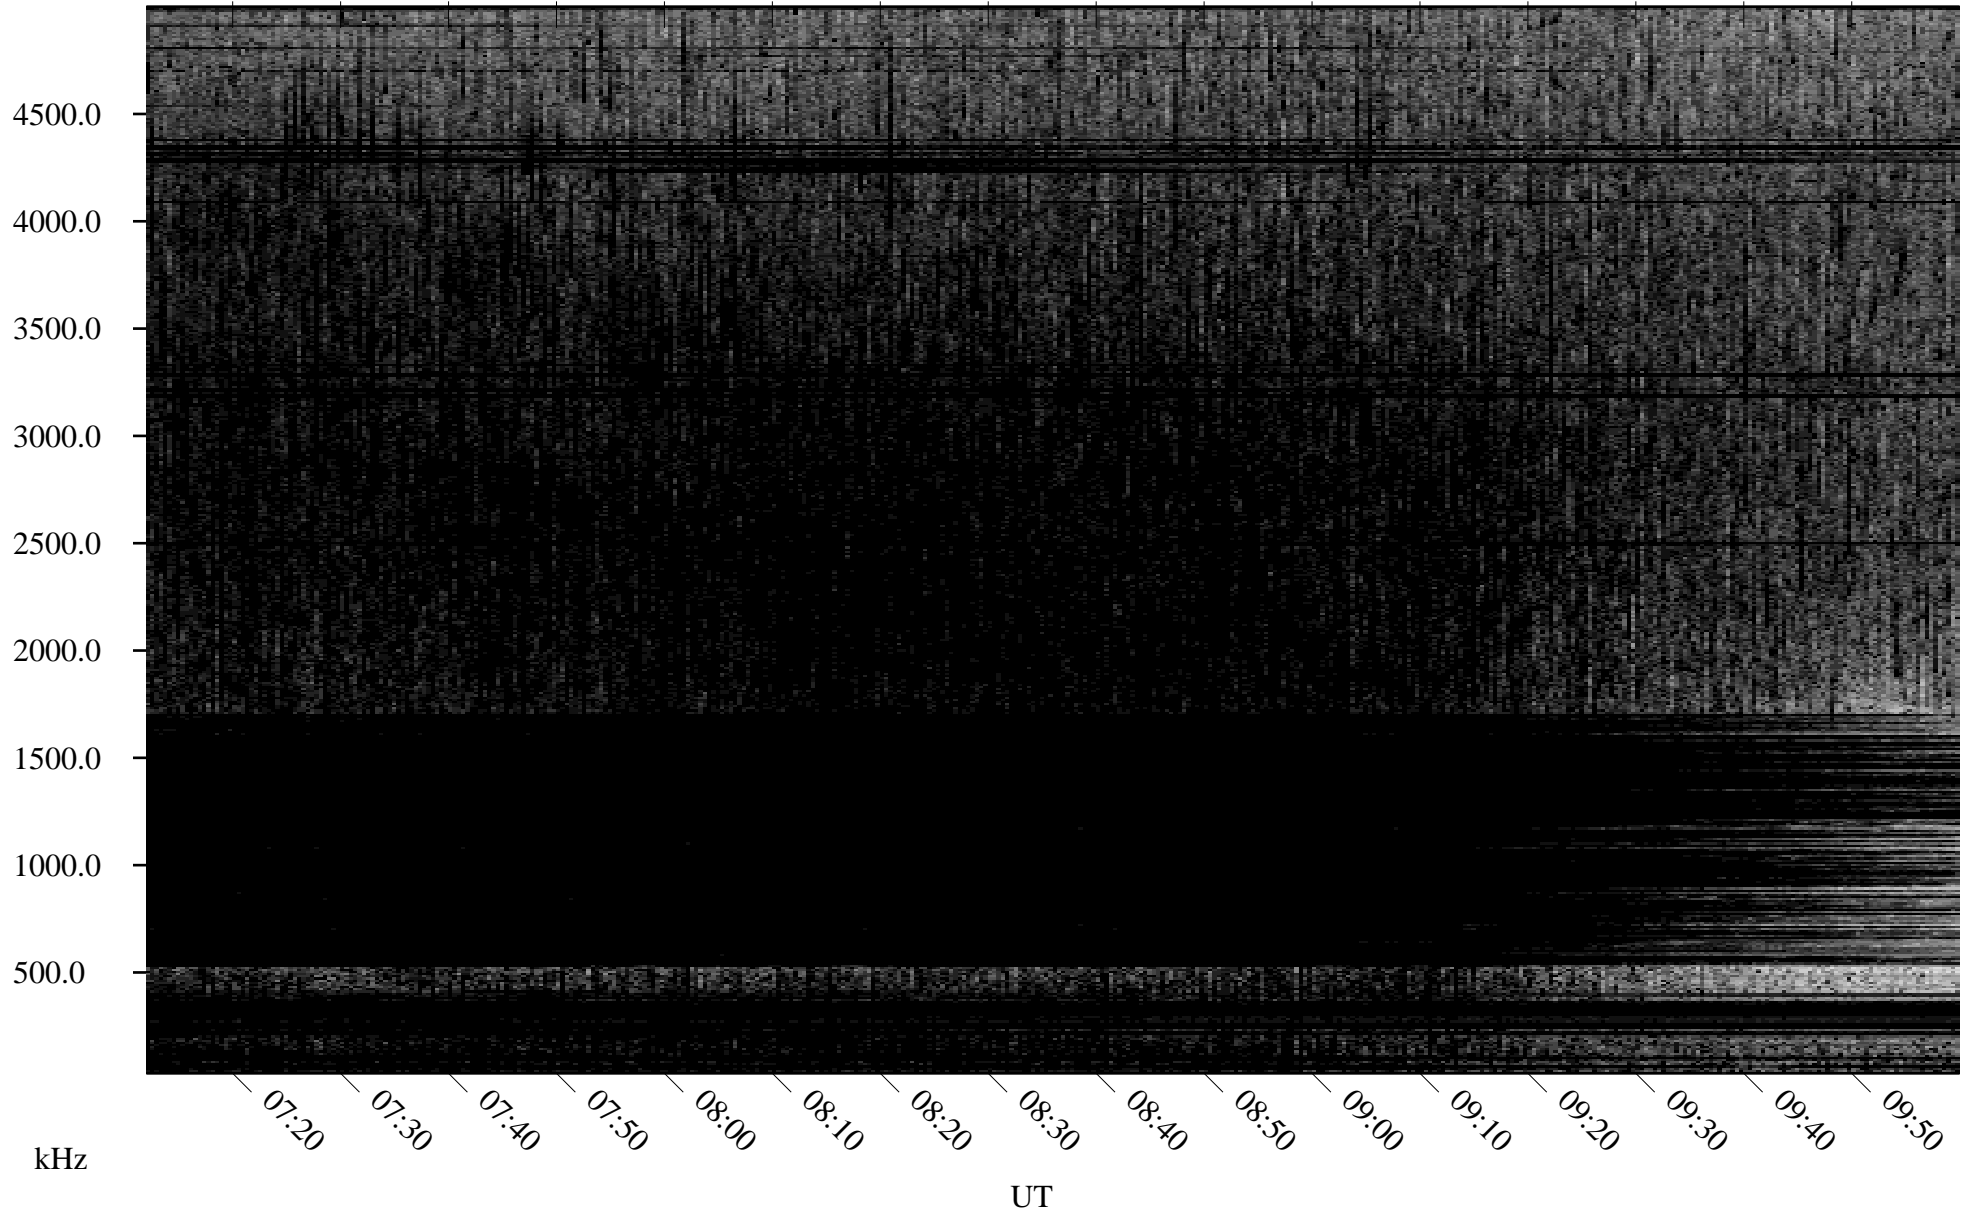

# 05/20/2007 Churchill, Manitoba

Linear Scale    Black = 161    White = 15

CH07140L.R00m max\_12

Page 1

# 05/20/2007 Churchill, Manitoba

Linear Scale    Black = 161    White = 15

CH07140L.R00m max\_12

# 05/21/2007 Churchill, Manitoba

Linear Scale    Black = 161    White = 15

CH07140L.R00m max\_12

Page 4

# 05/21/2007 Churchill, Manitoba

Linear Scale    Black = 161    White = 15

CH07140L.R00m max\_12

Page 5