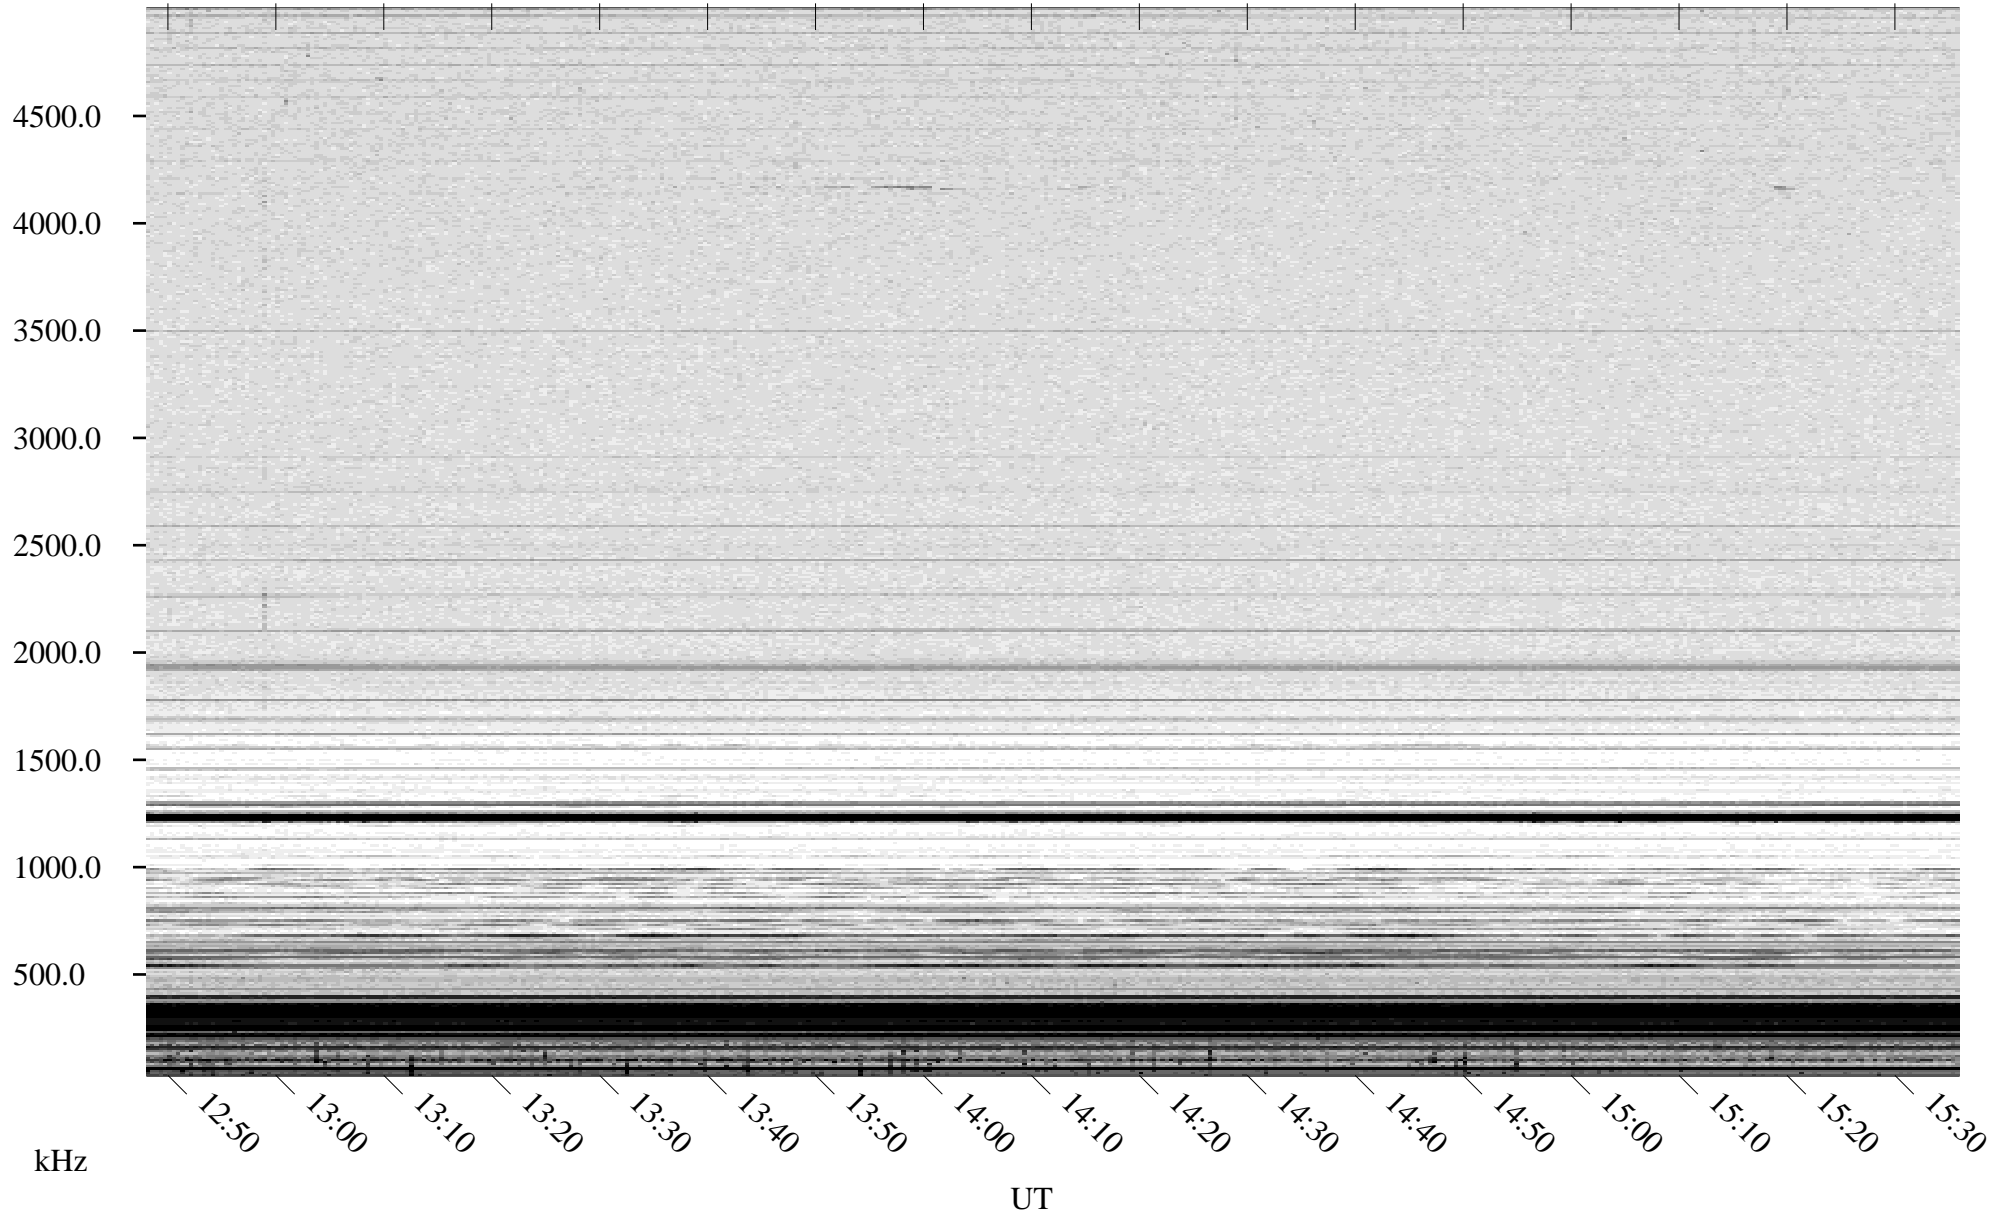

05/21/2007 Churchill, Manitoba

Linear Scale Black = 161 White = 15

CH07141L.R00m max_12

Page 1

05/21/2007 Churchill, Manitoba

Linear Scale Black = 161 White = 15

CH07141L.R00m max_12

Page 2

05/22/2007 Churchill, Manitoba

Linear Scale Black = 161 White = 15

CH07141L.R00m max_12

Page 3

05/22/2007 Churchill, Manitoba

Linear Scale Black = 161 White = 15

CH07141L.R00m max_12

Page 4

05/22/2007 Churchill, Manitoba

Linear Scale Black = 161 White = 15

CH07141L.R00m max_12

Page 5

05/22/2007 Churchill, Manitoba

Linear Scale Black = 161 White = 15

CH07141L.R00m max_12

Page 6

05/22/2007 Churchill, Manitoba

Linear Scale Black = 161 White = 15

CH07141L.R00m max_12

Page 7

05/22/2007 Churchill, Manitoba

Linear Scale Black = 161 White = 15

CH07141L.R00m max_12

Page 8