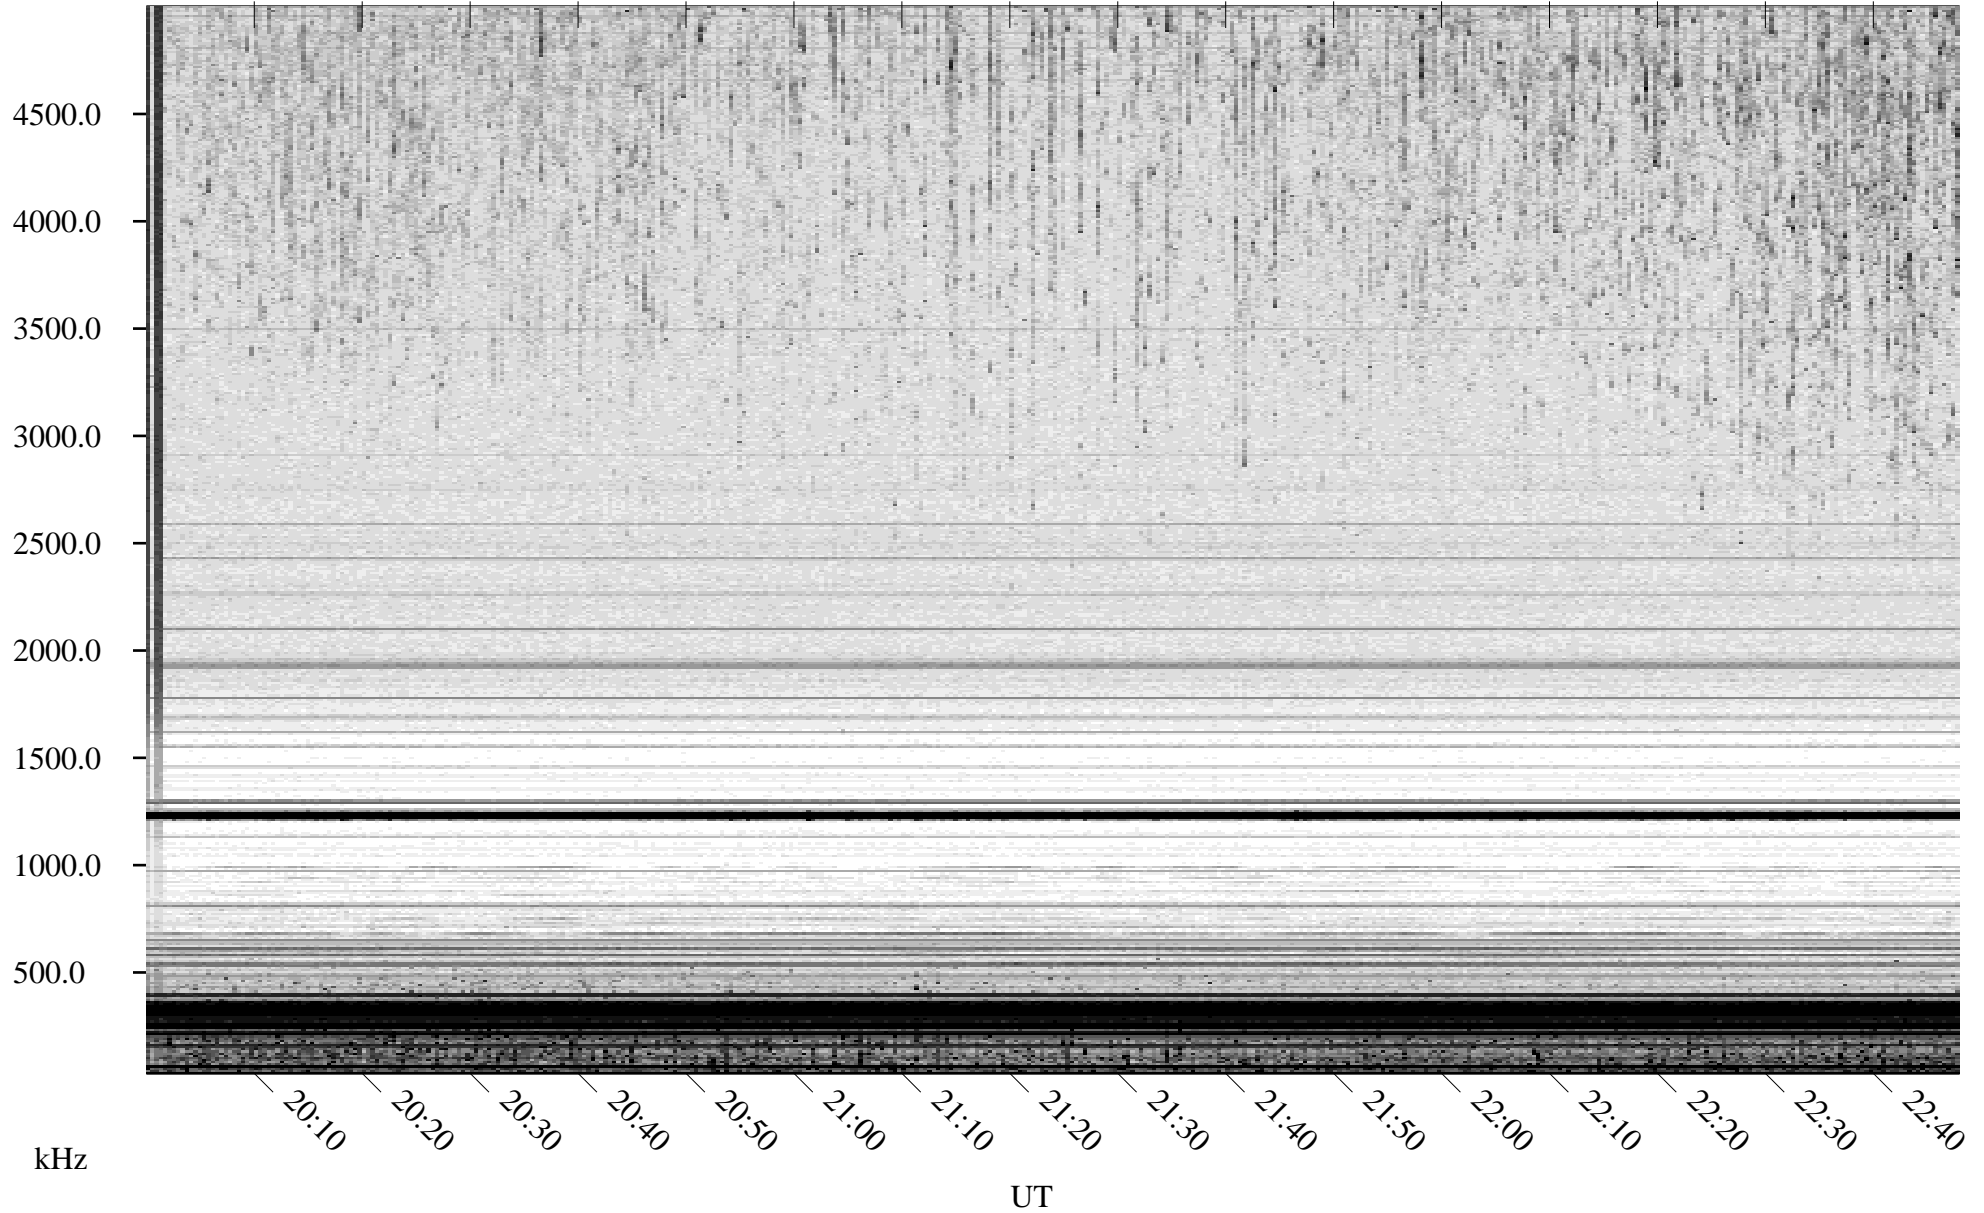

05/21/2007 Churchill, Manitoba

Linear Scale Black = 161 White = 15

CH07141L.R00m max_12

Page 1

05/21/2007 Churchill, Manitoba

Linear Scale Black = 161 White = 15

CH07141L.R00m max_12

Page 2

05/22/2007 Churchill, Manitoba

Linear Scale Black = 161 White = 15

CH07141L.R00m max_12

Page 3

05/22/2007 Churchill, Manitoba

Linear Scale Black = 161 White = 15

CH07141L.R00m max_12

Page 4

05/22/2007 Churchill, Manitoba

Linear Scale Black = 161 White = 15

CH07141L.R00m max_12

Page 5

05/22/2007 Churchill, Manitoba

Linear Scale Black = 161 White = 15

CH07141L.R00m max_12

Page 6

05/22/2007 Churchill, Manitoba

Linear Scale Black = 161 White = 15

CH07141L.R00m max_12

Page 7

05/22/2007 Churchill, Manitoba

Linear Scale Black = 161 White = 15

CH07141L.R00m max_12

Page 8