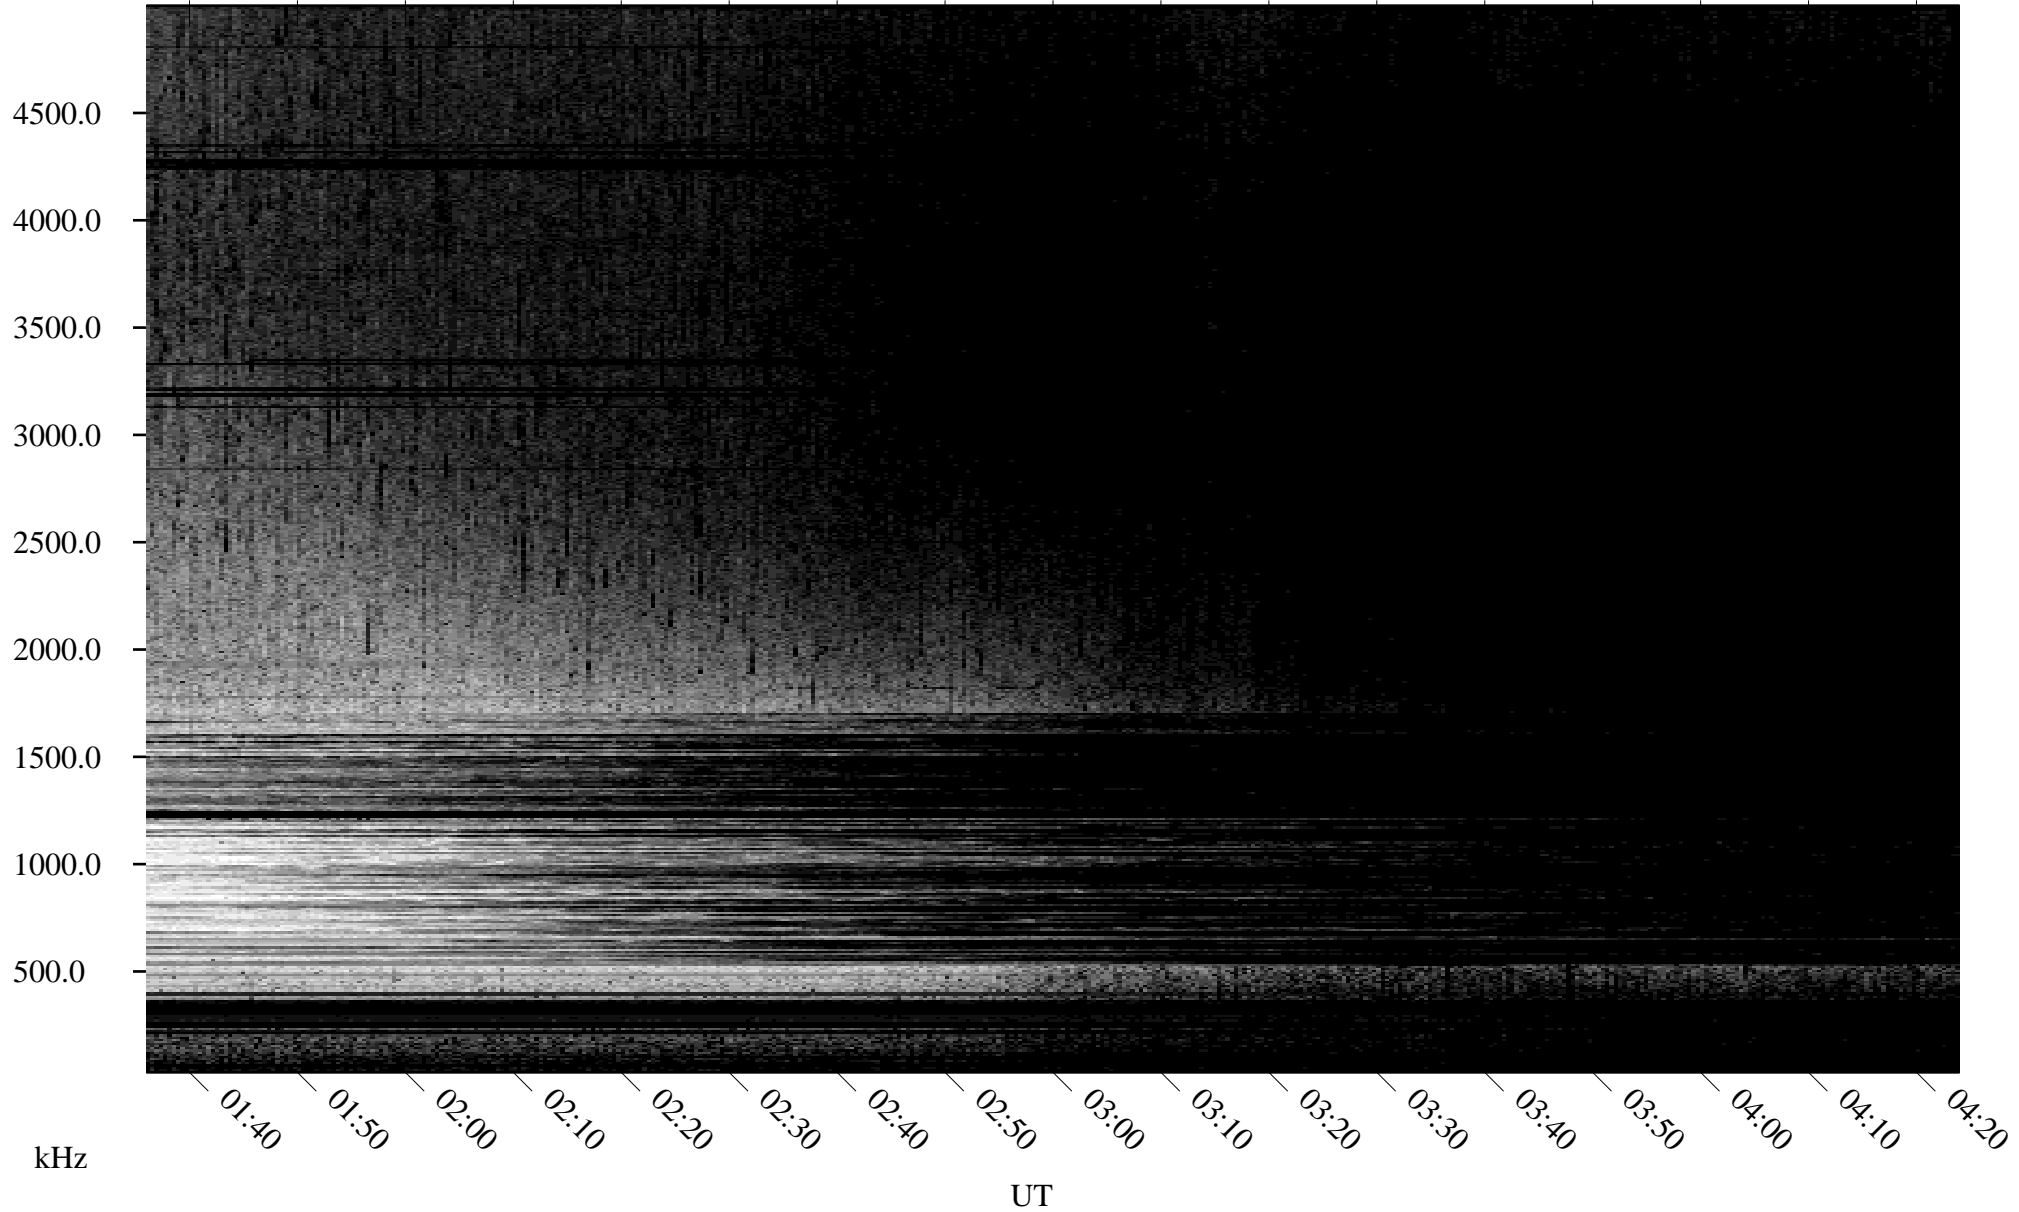

05/21/2007 Churchill, Manitoba

Linear Scale Black = 161 White = 15

CH07141L.R00m max_12

Page 1

05/21/2007 Churchill, Manitoba

Linear Scale Black = 161 White = 15

CH07141L.R00m max_12

Page 2

05/22/2007 Churchill, Manitoba

Linear Scale Black = 161 White = 15

CH07141L.R00m max_12

Page 3

05/22/2007 Churchill, Manitoba

Linear Scale Black = 161 White = 15

CH07141L.R00m max_12

Page 4

05/22/2007 Churchill, Manitoba

Linear Scale Black = 161 White = 15

CH07141L.R00m max_12

Page 5

05/22/2007 Churchill, Manitoba

Linear Scale Black = 161 White = 15

CH07141L.R00m max_12

Page 6

05/22/2007 Churchill, Manitoba

Linear Scale Black = 161 White = 15

CH07141L.R00m max_12

Page 7

05/22/2007 Churchill, Manitoba

Linear Scale Black = 161 White = 15

CH07141L.R00m max_12

Page 8