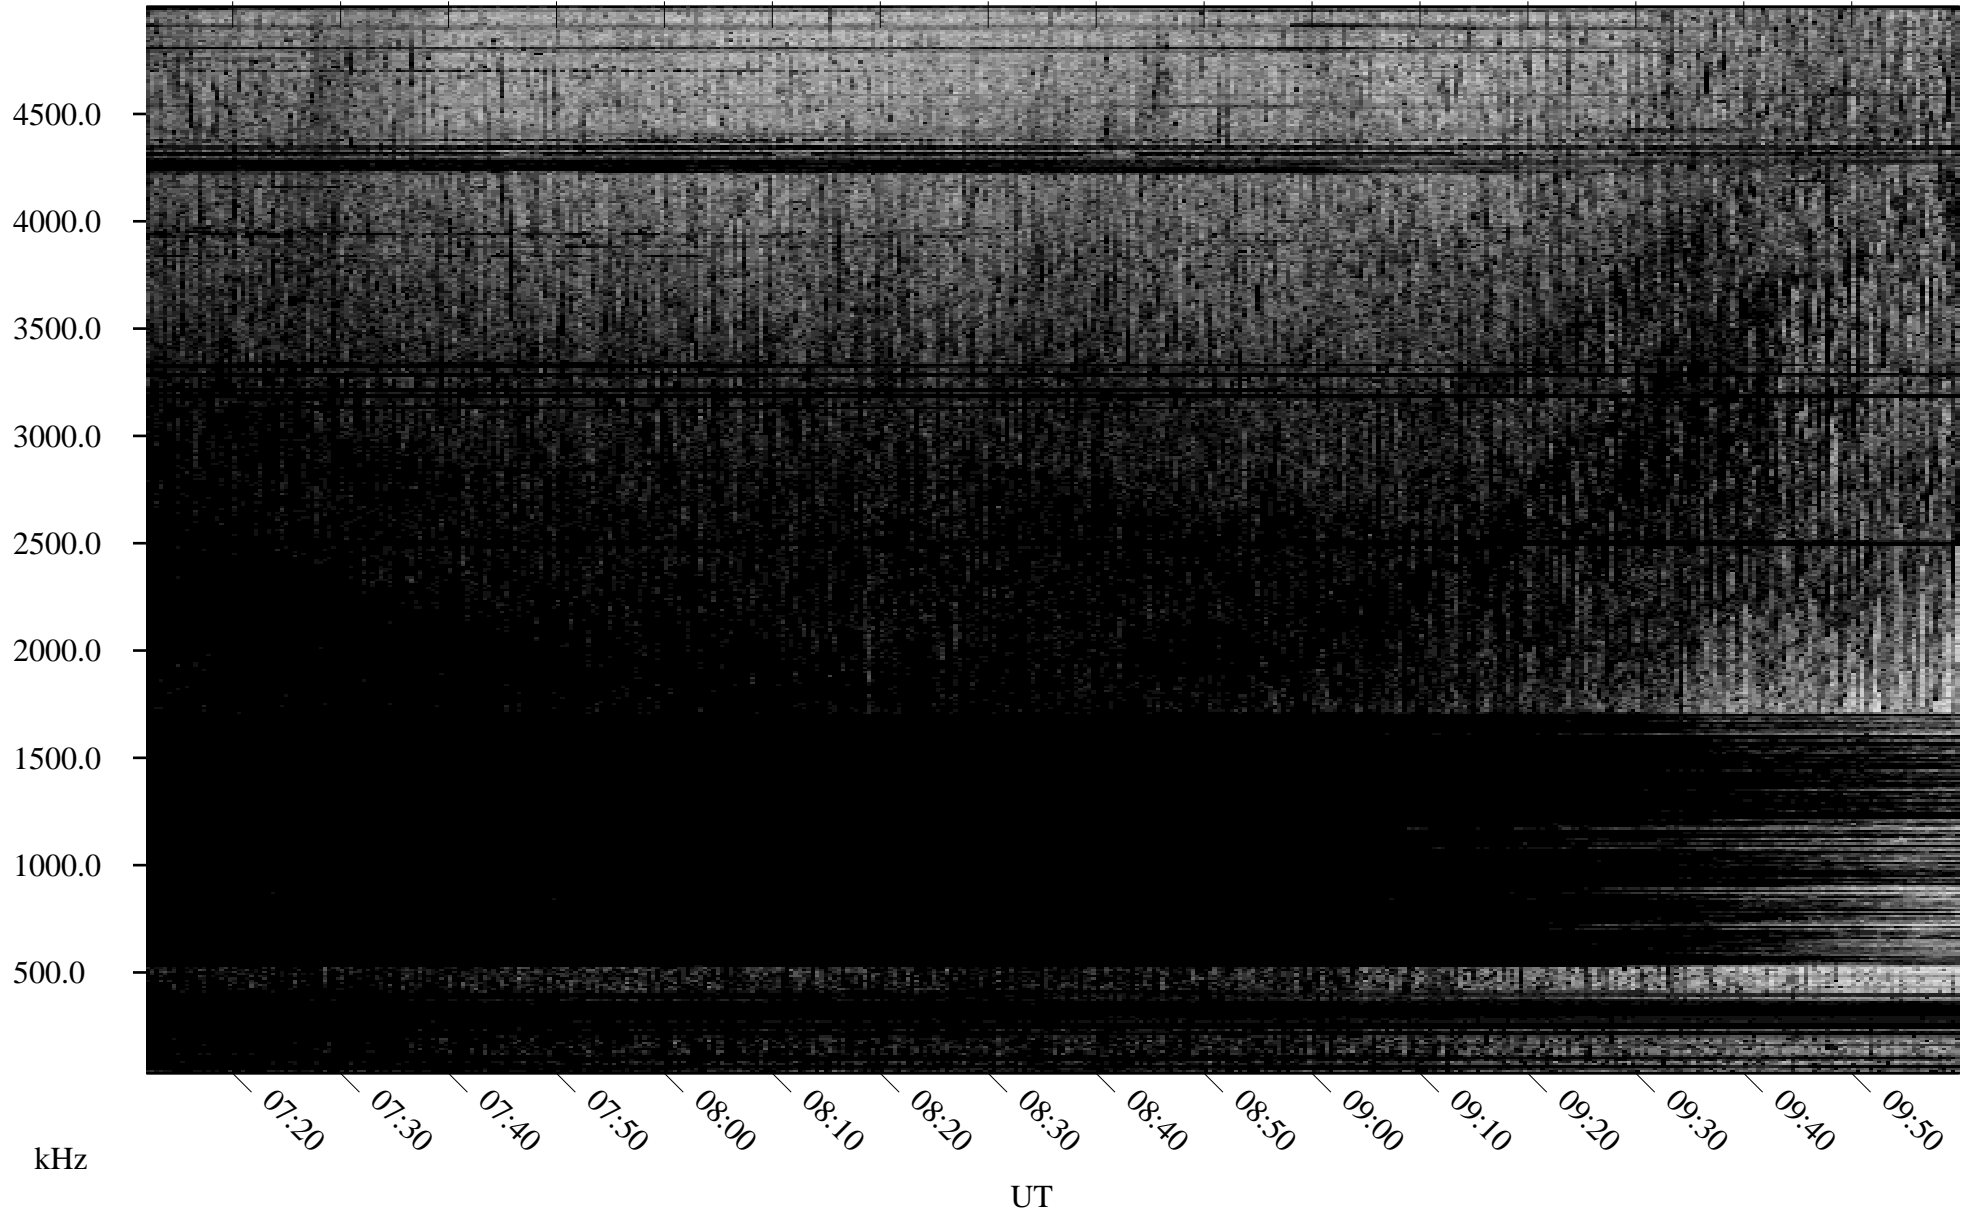

05/21/2007 Churchill, Manitoba

Linear Scale Black = 161 White = 15

CH07141L.R00m max_12

Page 1

05/21/2007 Churchill, Manitoba

Linear Scale Black = 161 White = 15

CH07141L.R00m max_12

Page 2

05/22/2007 Churchill, Manitoba

Linear Scale Black = 161 White = 15

CH07141L.R00m max_12

Page 3

05/22/2007 Churchill, Manitoba

Linear Scale Black = 161 White = 15

CH07141L.R00m max_12

Page 4

05/22/2007 Churchill, Manitoba

Linear Scale Black = 161 White = 15

CH07141L.R00m max_12

Page 5

05/22/2007 Churchill, Manitoba

Linear Scale Black = 161 White = 15

CH07141L.R00m max_12

Page 6

05/22/2007 Churchill, Manitoba

Linear Scale Black = 161 White = 15

CH07141L.R00m max_12

Page 7

05/22/2007 Churchill, Manitoba

Linear Scale Black = 161 White = 15

CH07141L.R00m max_12

Page 8