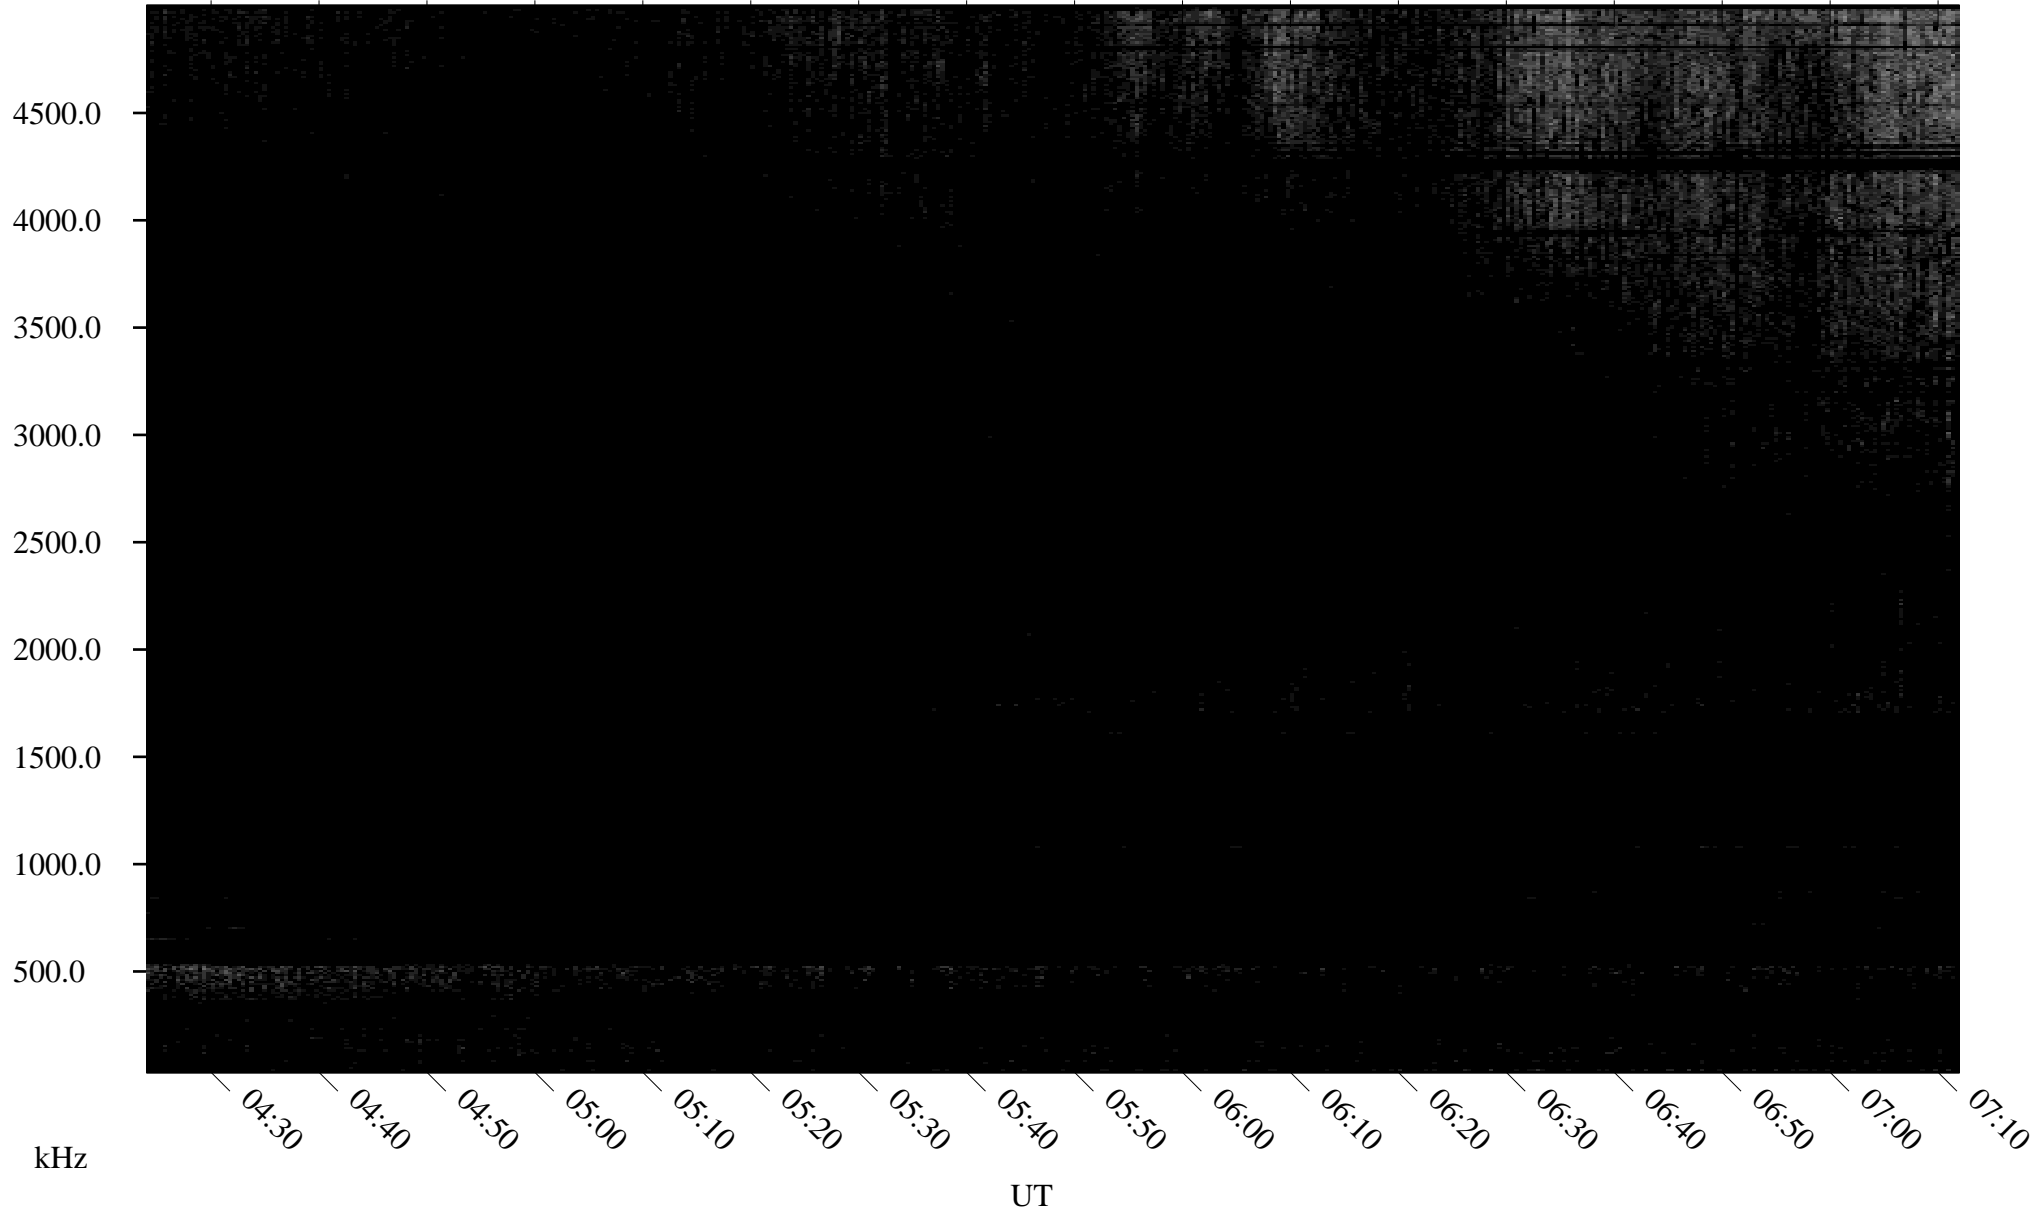

05/21/2007 Churchill, Manitoba

Linear Scale Black = 161 White = 15

CH07141L.R00m max_12

Page 1

05/21/2007 Churchill, Manitoba

Linear Scale Black = 161 White = 15

CH07141L.R00m max_12

Page 2

05/22/2007 Churchill, Manitoba

Linear Scale Black = 161 White = 15

CH07141L.R00m max_12

Page 3

05/22/2007 Churchill, Manitoba

Linear Scale Black = 161 White = 15

CH07141L.R00m max_12

Page 4

05/22/2007 Churchill, Manitoba

Linear Scale Black = 161 White = 15

CH07141L.R00m max_12

Page 5

05/22/2007 Churchill, Manitoba

Linear Scale Black = 161 White = 15

CH07141L.R00m max_12

Page 6

05/22/2007 Churchill, Manitoba

Linear Scale Black = 161 White = 15

CH07141L.R00m max_12

Page 7

05/22/2007 Churchill, Manitoba

Linear Scale Black = 161 White = 15

CH07141L.R00m max_12

Page 8