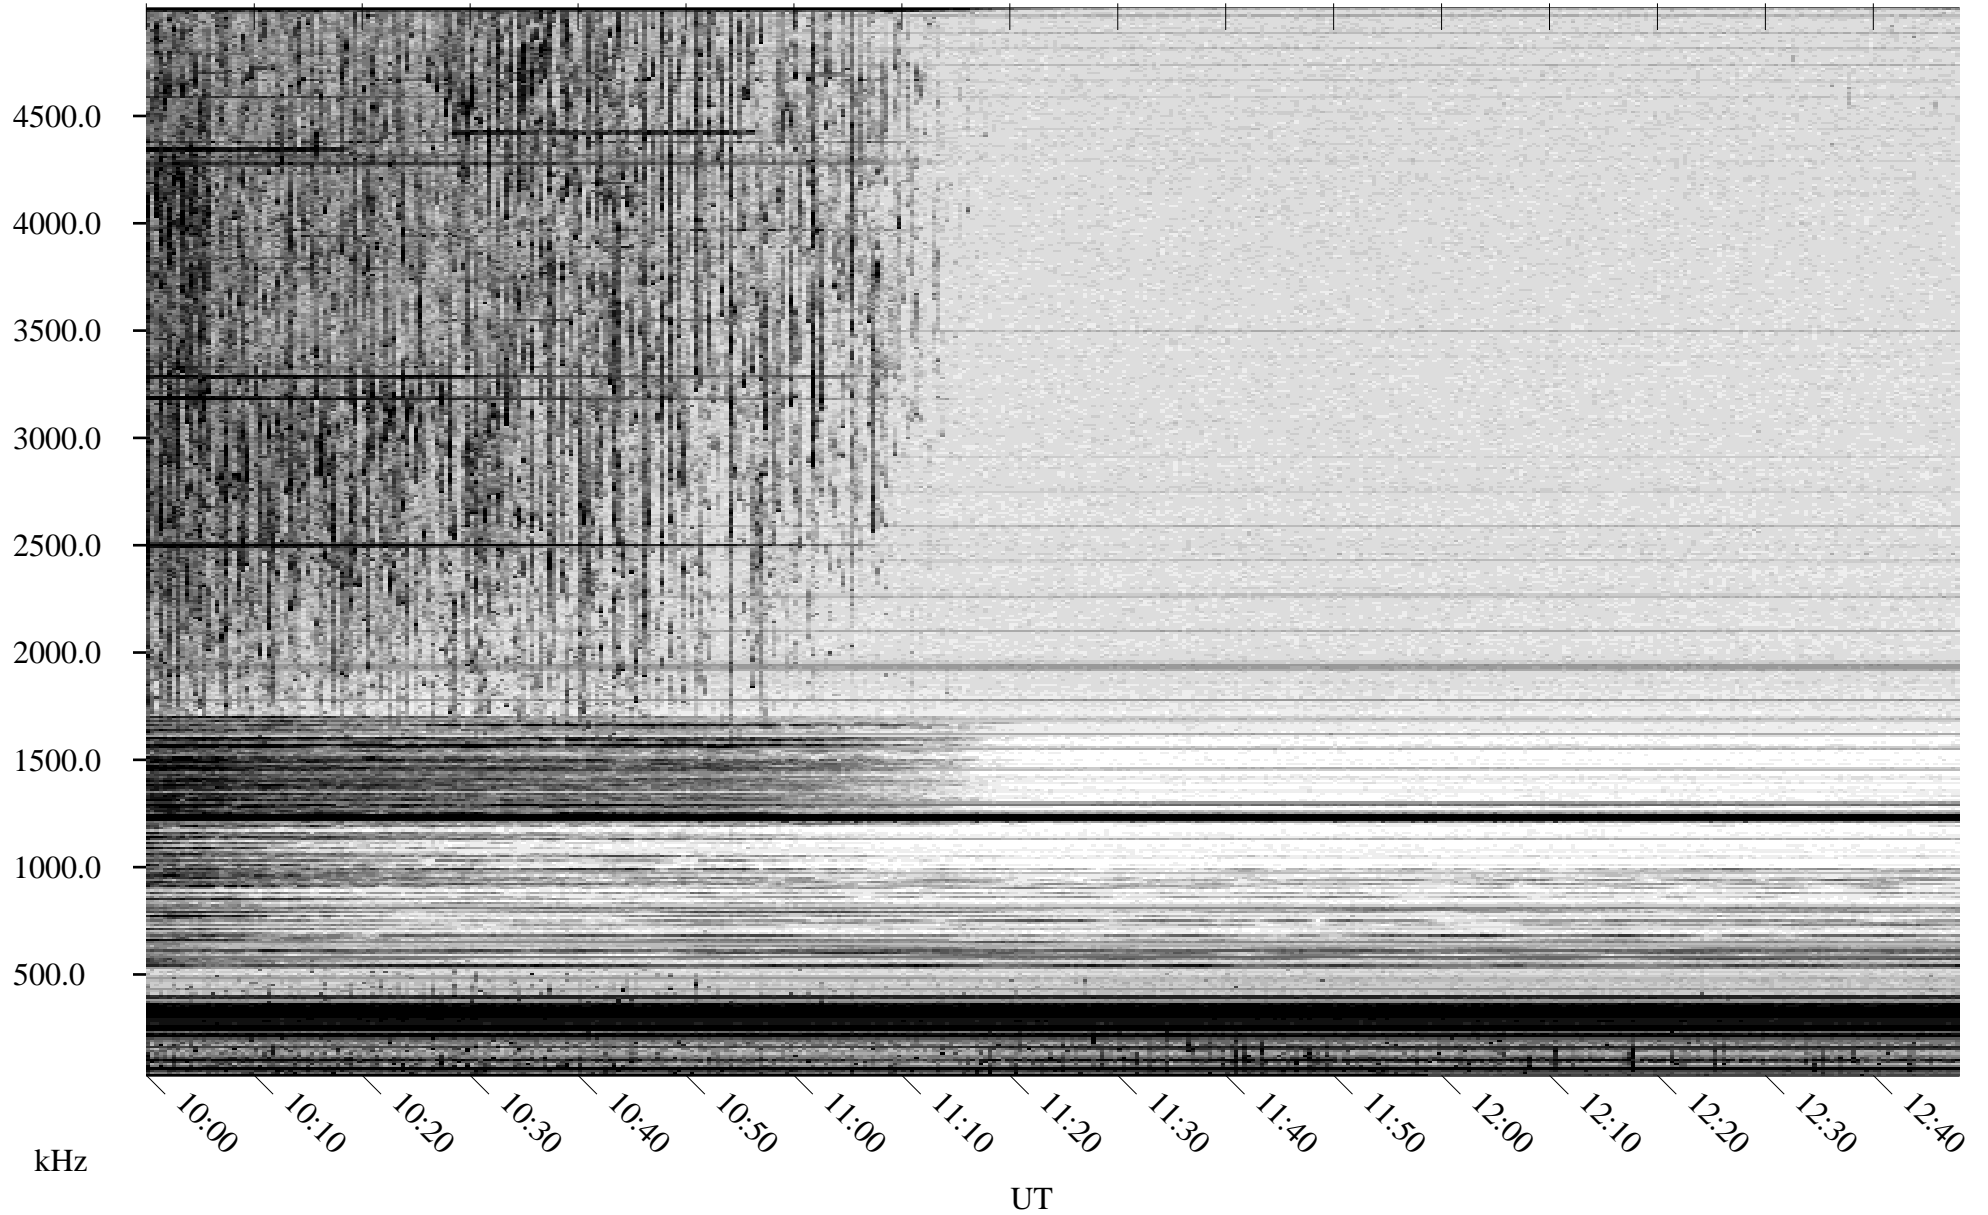

05/21/2007 Churchill, Manitoba

Linear Scale Black = 161 White = 15

CH07141L.R00m max_12

Page 1

05/21/2007 Churchill, Manitoba

Linear Scale Black = 161 White = 15

CH07141L.R00m max_12

Page 2

05/22/2007 Churchill, Manitoba

Linear Scale Black = 161 White = 15

CH07141L.R00m max_12

Page 3

05/22/2007 Churchill, Manitoba

Linear Scale Black = 161 White = 15

CH07141L.R00m max_12

Page 4

05/22/2007 Churchill, Manitoba

Linear Scale Black = 161 White = 15

CH07141L.R00m max_12

Page 5

05/22/2007 Churchill, Manitoba

Linear Scale Black = 161 White = 15

CH07141L.R00m max_12

Page 6

05/22/2007 Churchill, Manitoba

Linear Scale Black = 161 White = 15

CH07141L.R00m max_12

Page 7

05/22/2007 Churchill, Manitoba

Linear Scale Black = 161 White = 15

CH07141L.R00m max_12

Page 8