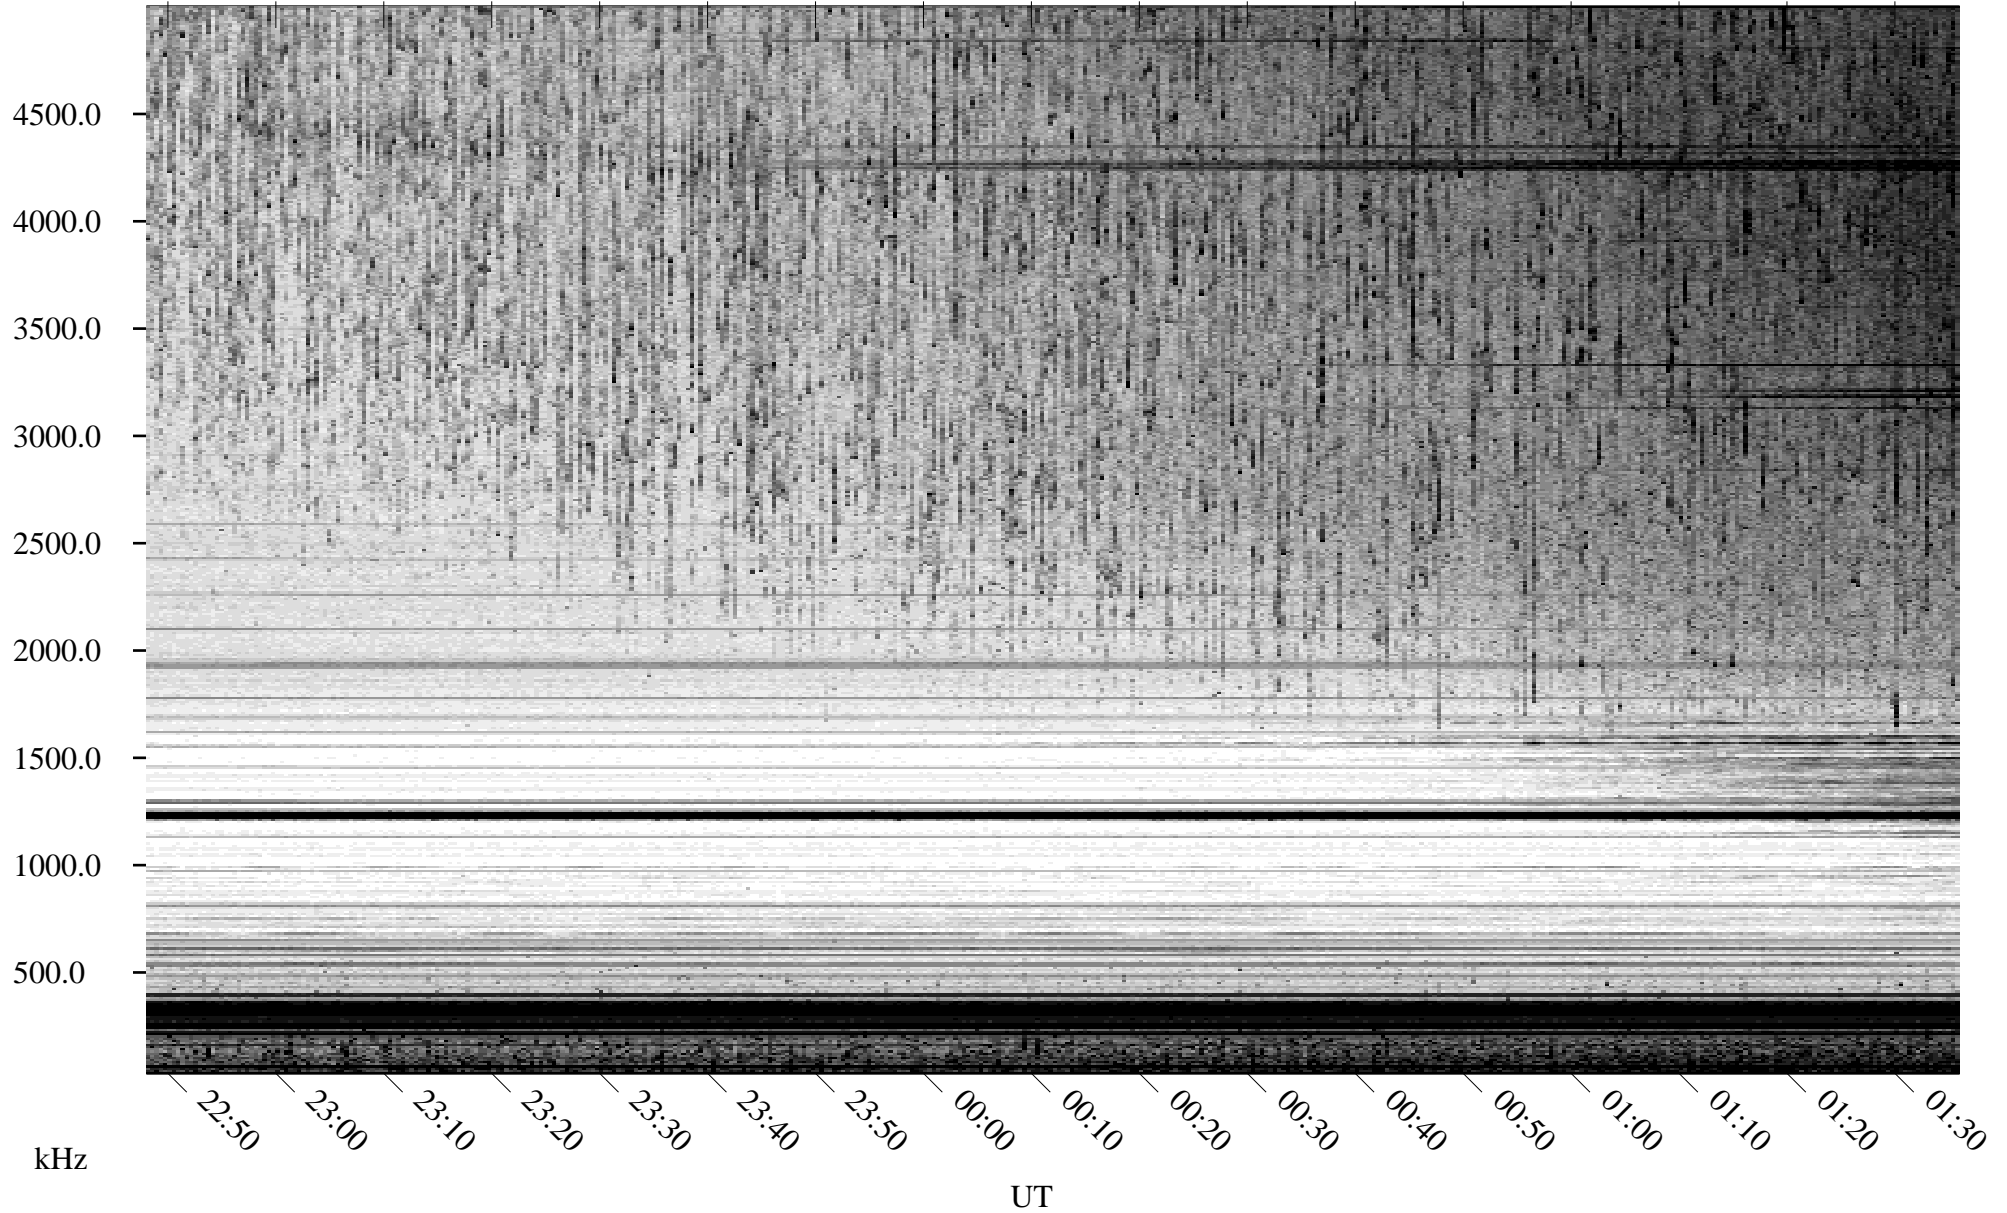

05/21/2007 Churchill, Manitoba

Linear Scale Black = 161 White = 15

CH07141L.R00m max_12

Page 1

05/21/2007 Churchill, Manitoba

Linear Scale Black = 161 White = 15

CH07141L.R00m max_12

Page 2

05/22/2007 Churchill, Manitoba

Linear Scale Black = 161 White = 15

CH07141L.R00m max_12

Page 3

05/22/2007 Churchill, Manitoba

Linear Scale Black = 161 White = 15

CH07141L.R00m max_12

Page 4

05/22/2007 Churchill, Manitoba

Linear Scale Black = 161 White = 15

CH07141L.R00m max_12

Page 5

05/22/2007 Churchill, Manitoba

Linear Scale Black = 161 White = 15

CH07141L.R00m max_12

Page 6

05/22/2007 Churchill, Manitoba

Linear Scale Black = 161 White = 15

CH07141L.R00m max_12

Page 7

05/22/2007 Churchill, Manitoba

Linear Scale Black = 161 White = 15

CH07141L.R00m max_12

Page 8