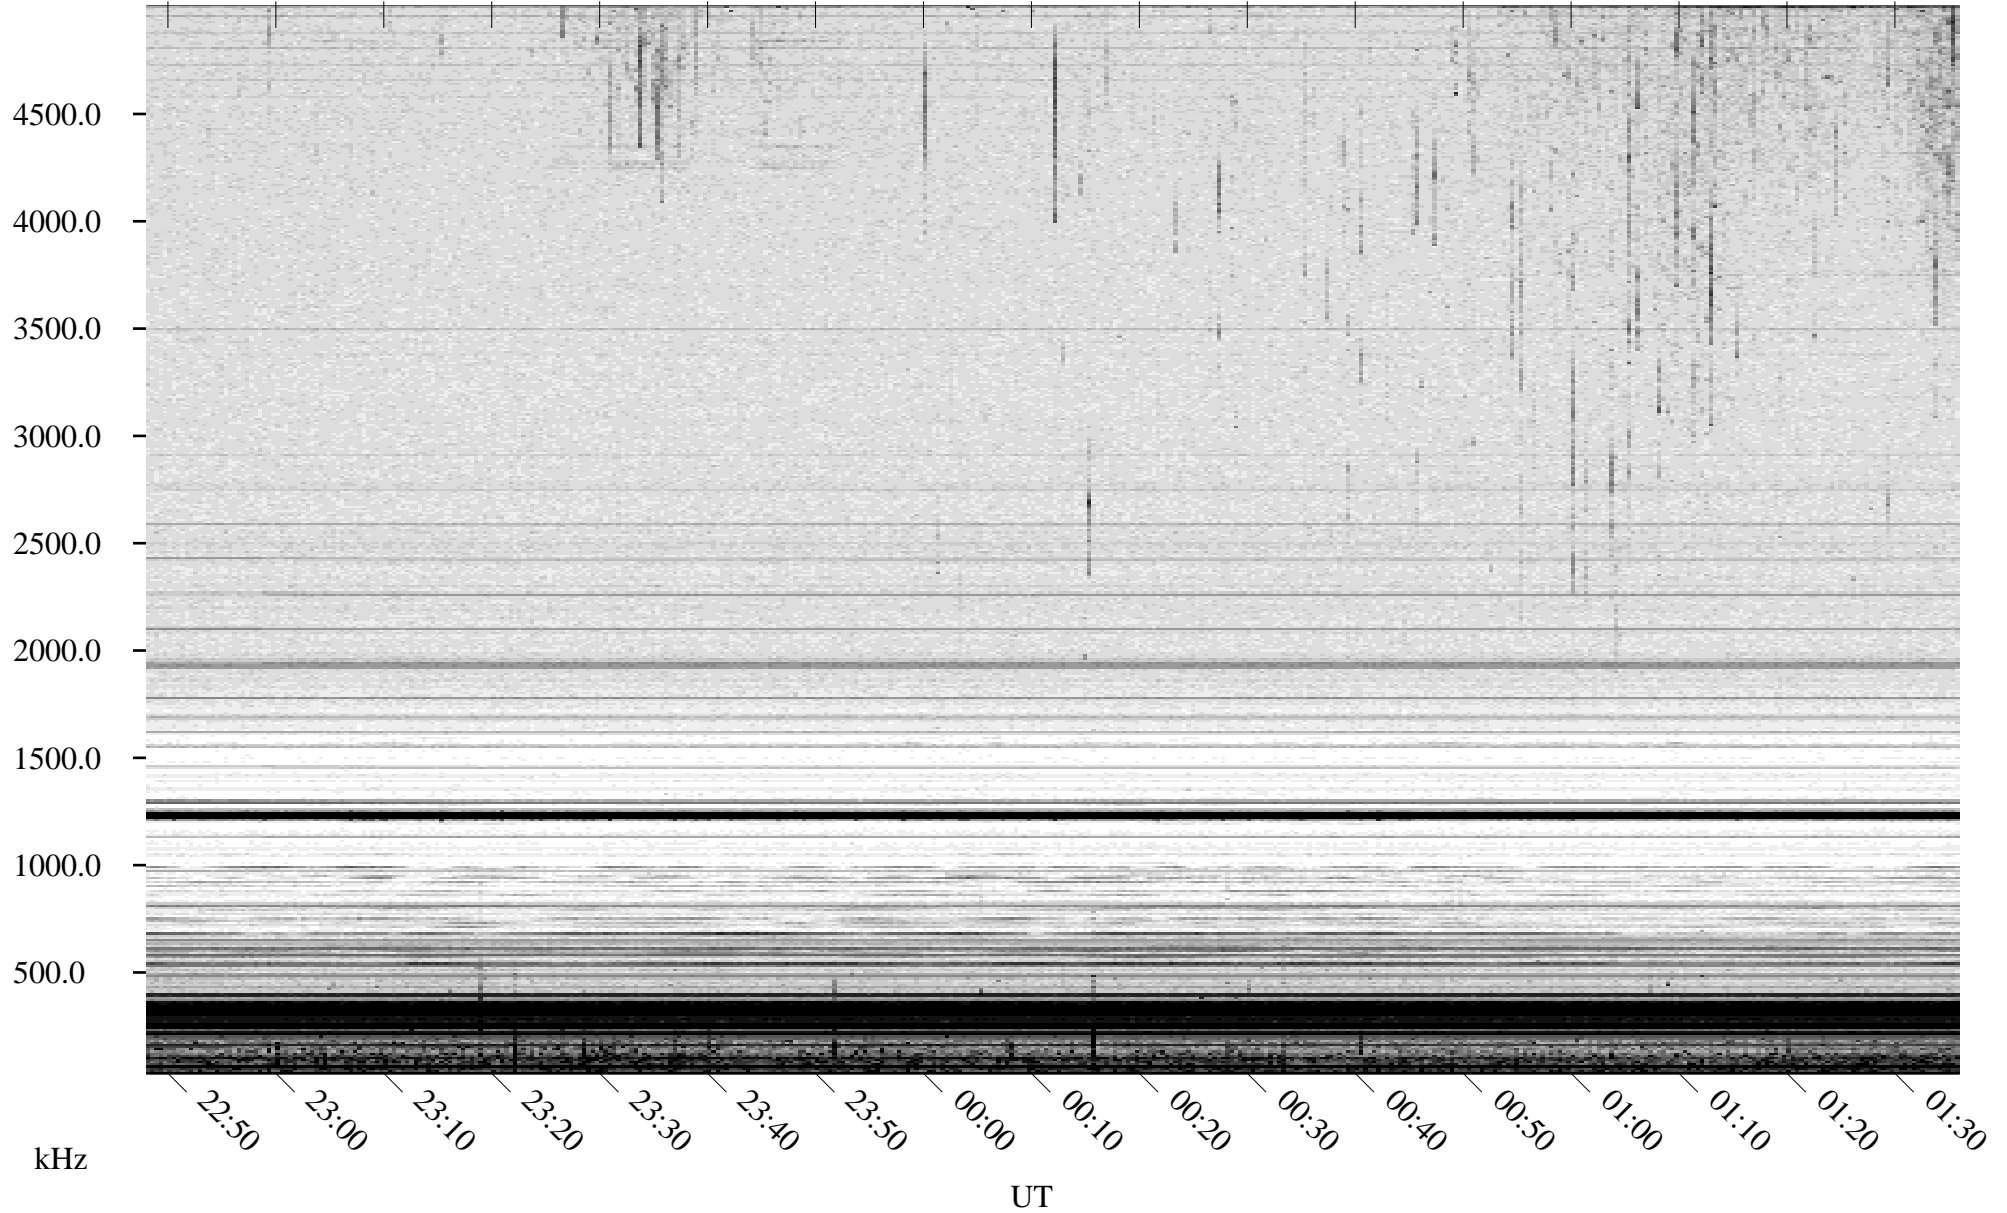

05/22/2007 Churchill, Manitoba

Linear Scale Black = 161 White = 15

CH07142L.R00m max_12

Page 1

05/22/2007 Churchill, Manitoba

Linear Scale Black = 161 White = 15

CH07142L.R00m max_12

Page 2

05/23/2007 Churchill, Manitoba

Linear Scale Black = 161 White = 15

CH07142L.R00m max_12

Page 3

05/23/2007 Churchill, Manitoba

Linear Scale Black = 161 White = 15

CH07142L.R00m max_12

Page 4

05/23/2007 Churchill, Manitoba

Linear Scale Black = 161 White = 15

CH07142L.R00m max_12

Page 5

05/23/2007 Churchill, Manitoba

Linear Scale Black = 161 White = 15

CH07142L.R00m max_12

Page 6

05/23/2007 Churchill, Manitoba

Linear Scale Black = 161 White = 15

CH07142L.R00m max_12

Page 7

05/23/2007 Churchill, Manitoba

Linear Scale Black = 161 White = 15

CH07142L.R00m max_12