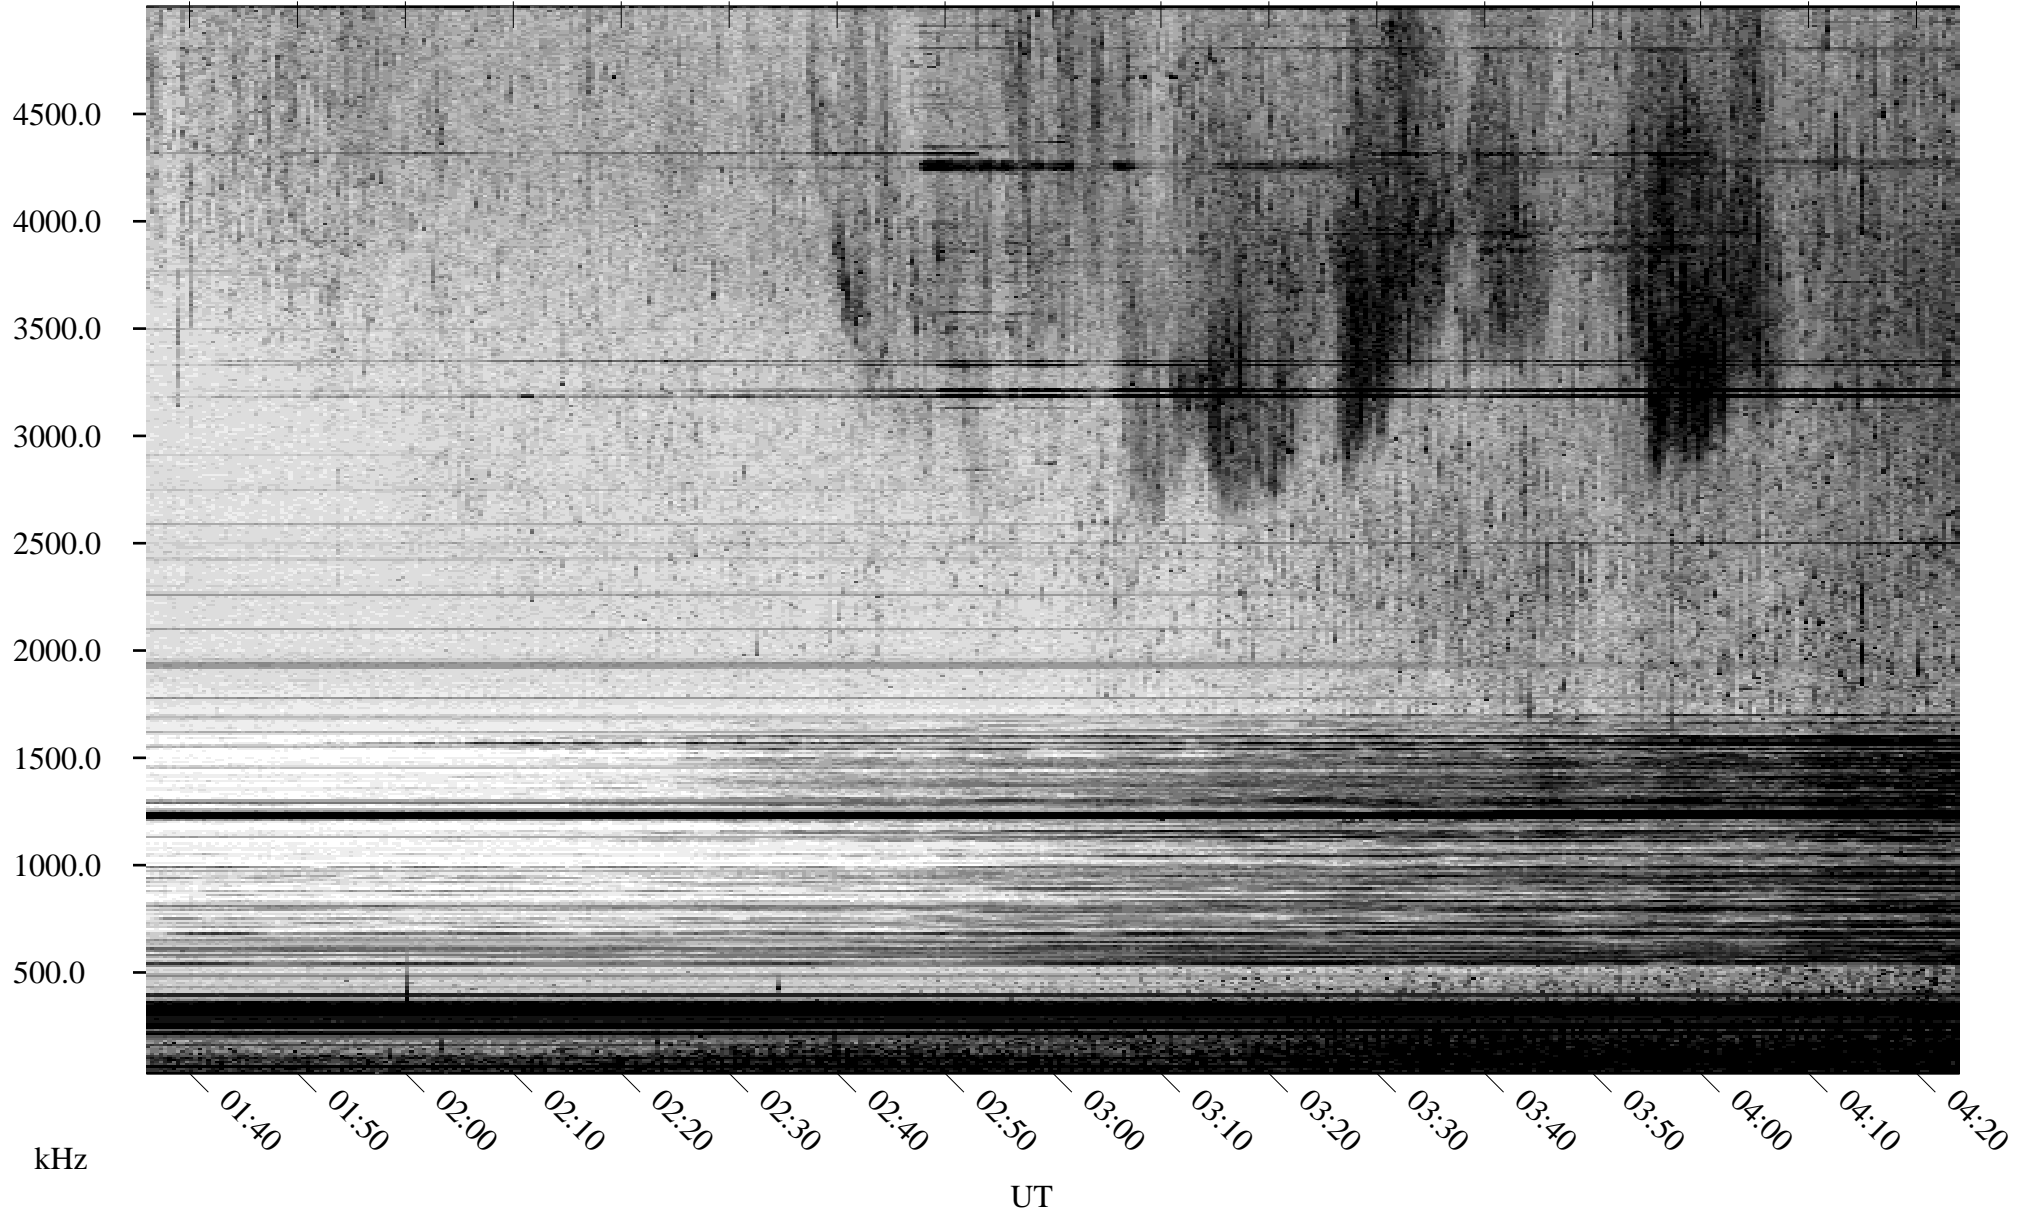

05/22/2007 Churchill, Manitoba

Linear Scale Black = 161 White = 15

CH07142L.R00m max_12

Page 1

05/22/2007 Churchill, Manitoba

Linear Scale Black = 161 White = 15

CH07142L.R00m max_12

Page 2

05/23/2007 Churchill, Manitoba

Linear Scale Black = 161 White = 15

CH07142L.R00m max_12

Page 3

05/23/2007 Churchill, Manitoba

Linear Scale Black = 161 White = 15

CH07142L.R00m max_12

Page 4

05/23/2007 Churchill, Manitoba

Linear Scale Black = 161 White = 15

CH07142L.R00m max_12

Page 5

05/23/2007 Churchill, Manitoba

Linear Scale Black = 161 White = 15

CH07142L.R00m max_12

Page 6

05/23/2007 Churchill, Manitoba

Linear Scale Black = 161 White = 15

CH07142L.R00m max_12

Page 7

05/23/2007 Churchill, Manitoba

Linear Scale Black = 161 White = 15

CH07142L.R00m max_12