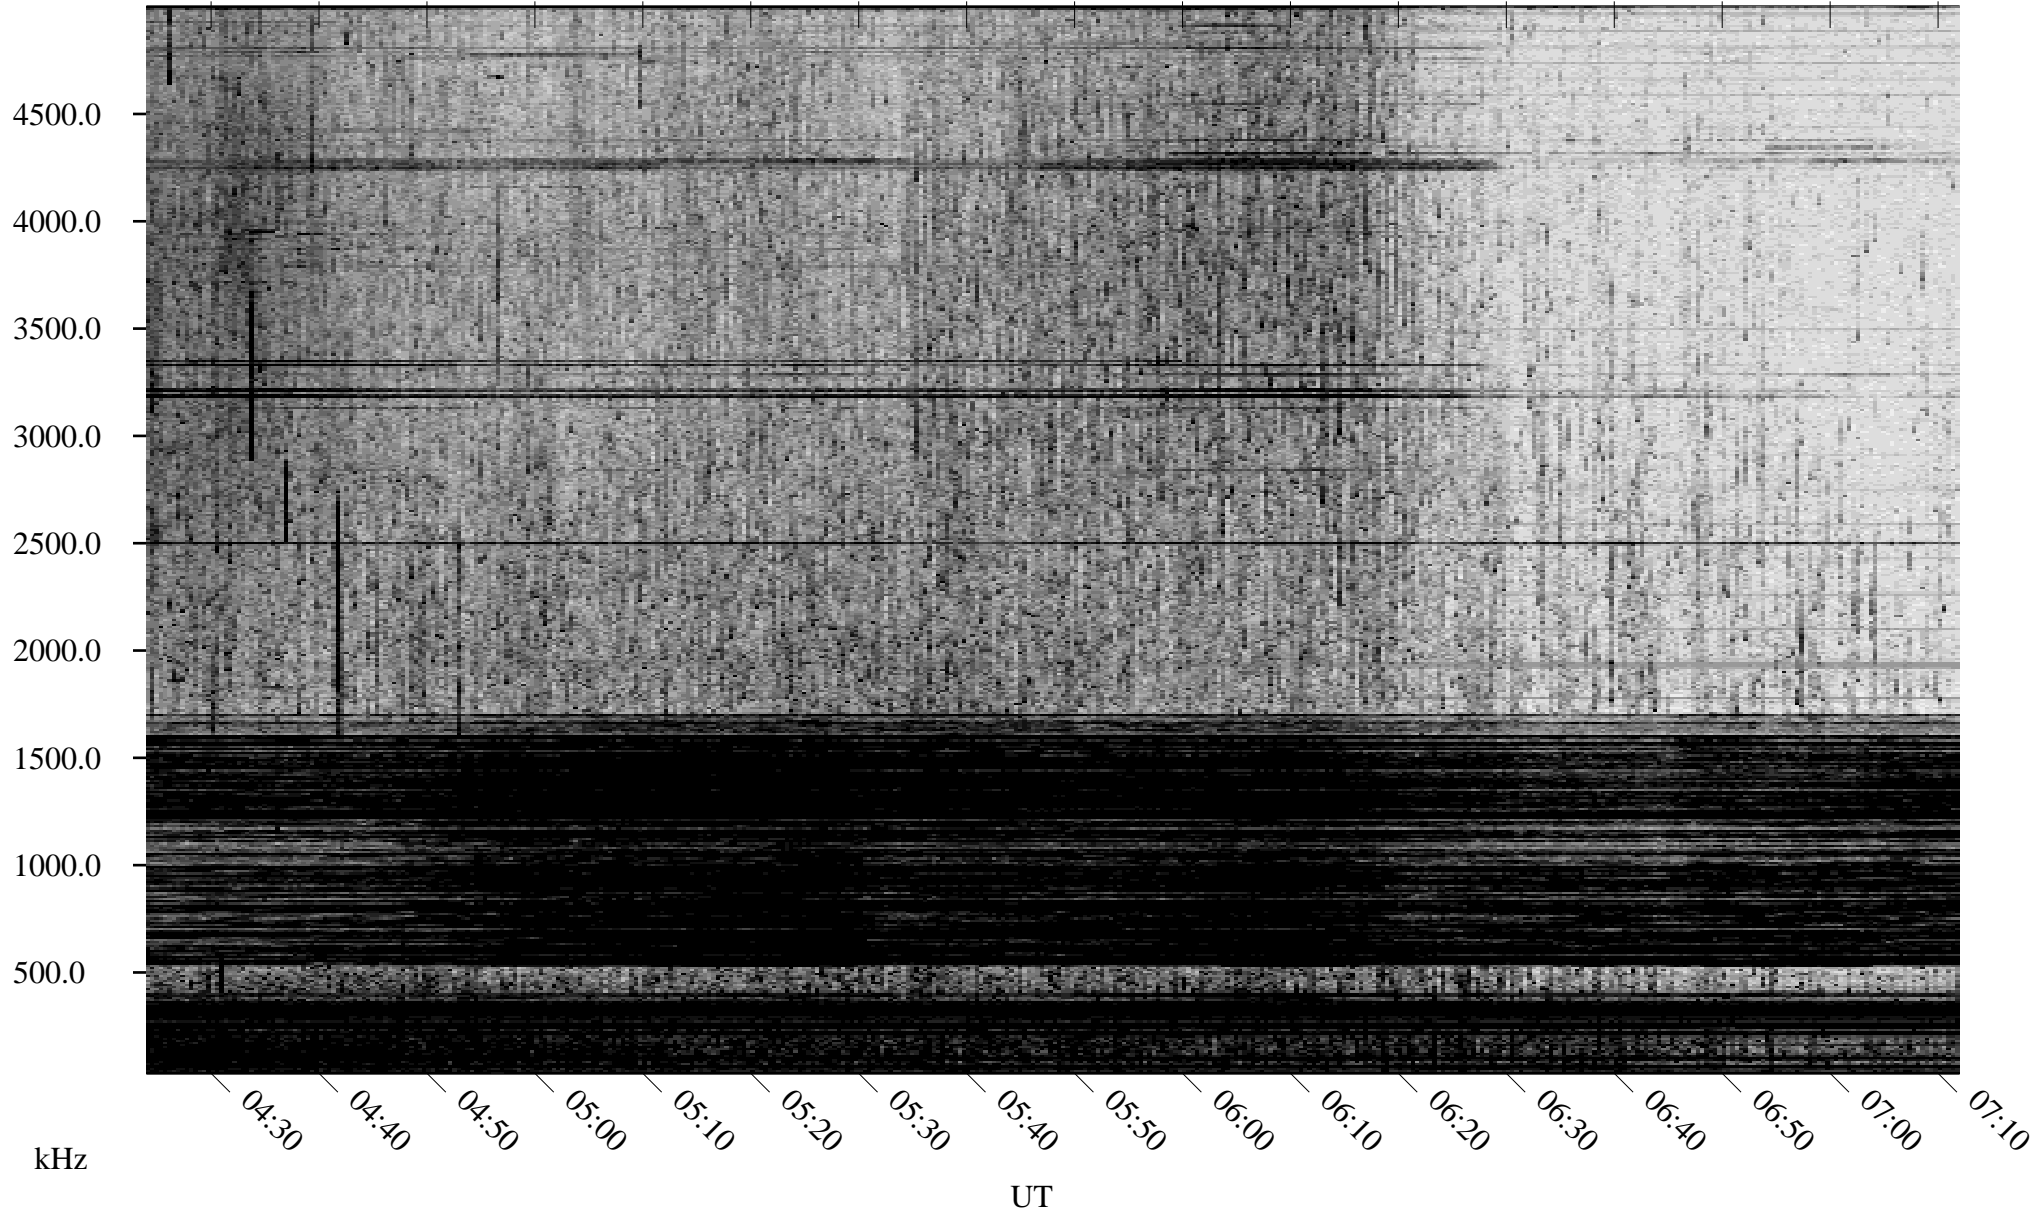

05/22/2007 Churchill, Manitoba

Linear Scale Black = 161 White = 15

CH07142L.R00m max_12

Page 1

05/22/2007 Churchill, Manitoba

Linear Scale Black = 161 White = 15

CH07142L.R00m max_12

Page 2

05/23/2007 Churchill, Manitoba

Linear Scale Black = 161 White = 15

CH07142L.R00m max_12

Page 3

05/23/2007 Churchill, Manitoba

Linear Scale Black = 161 White = 15

CH07142L.R00m max_12

Page 4

05/23/2007 Churchill, Manitoba

Linear Scale Black = 161 White = 15

CH07142L.R00m max_12

Page 5

05/23/2007 Churchill, Manitoba

Linear Scale Black = 161 White = 15

CH07142L.R00m max_12

Page 6

05/23/2007 Churchill, Manitoba

Linear Scale Black = 161 White = 15

CH07142L.R00m max_12

Page 7

05/23/2007 Churchill, Manitoba

Linear Scale Black = 161 White = 15

CH07142L.R00m max_12