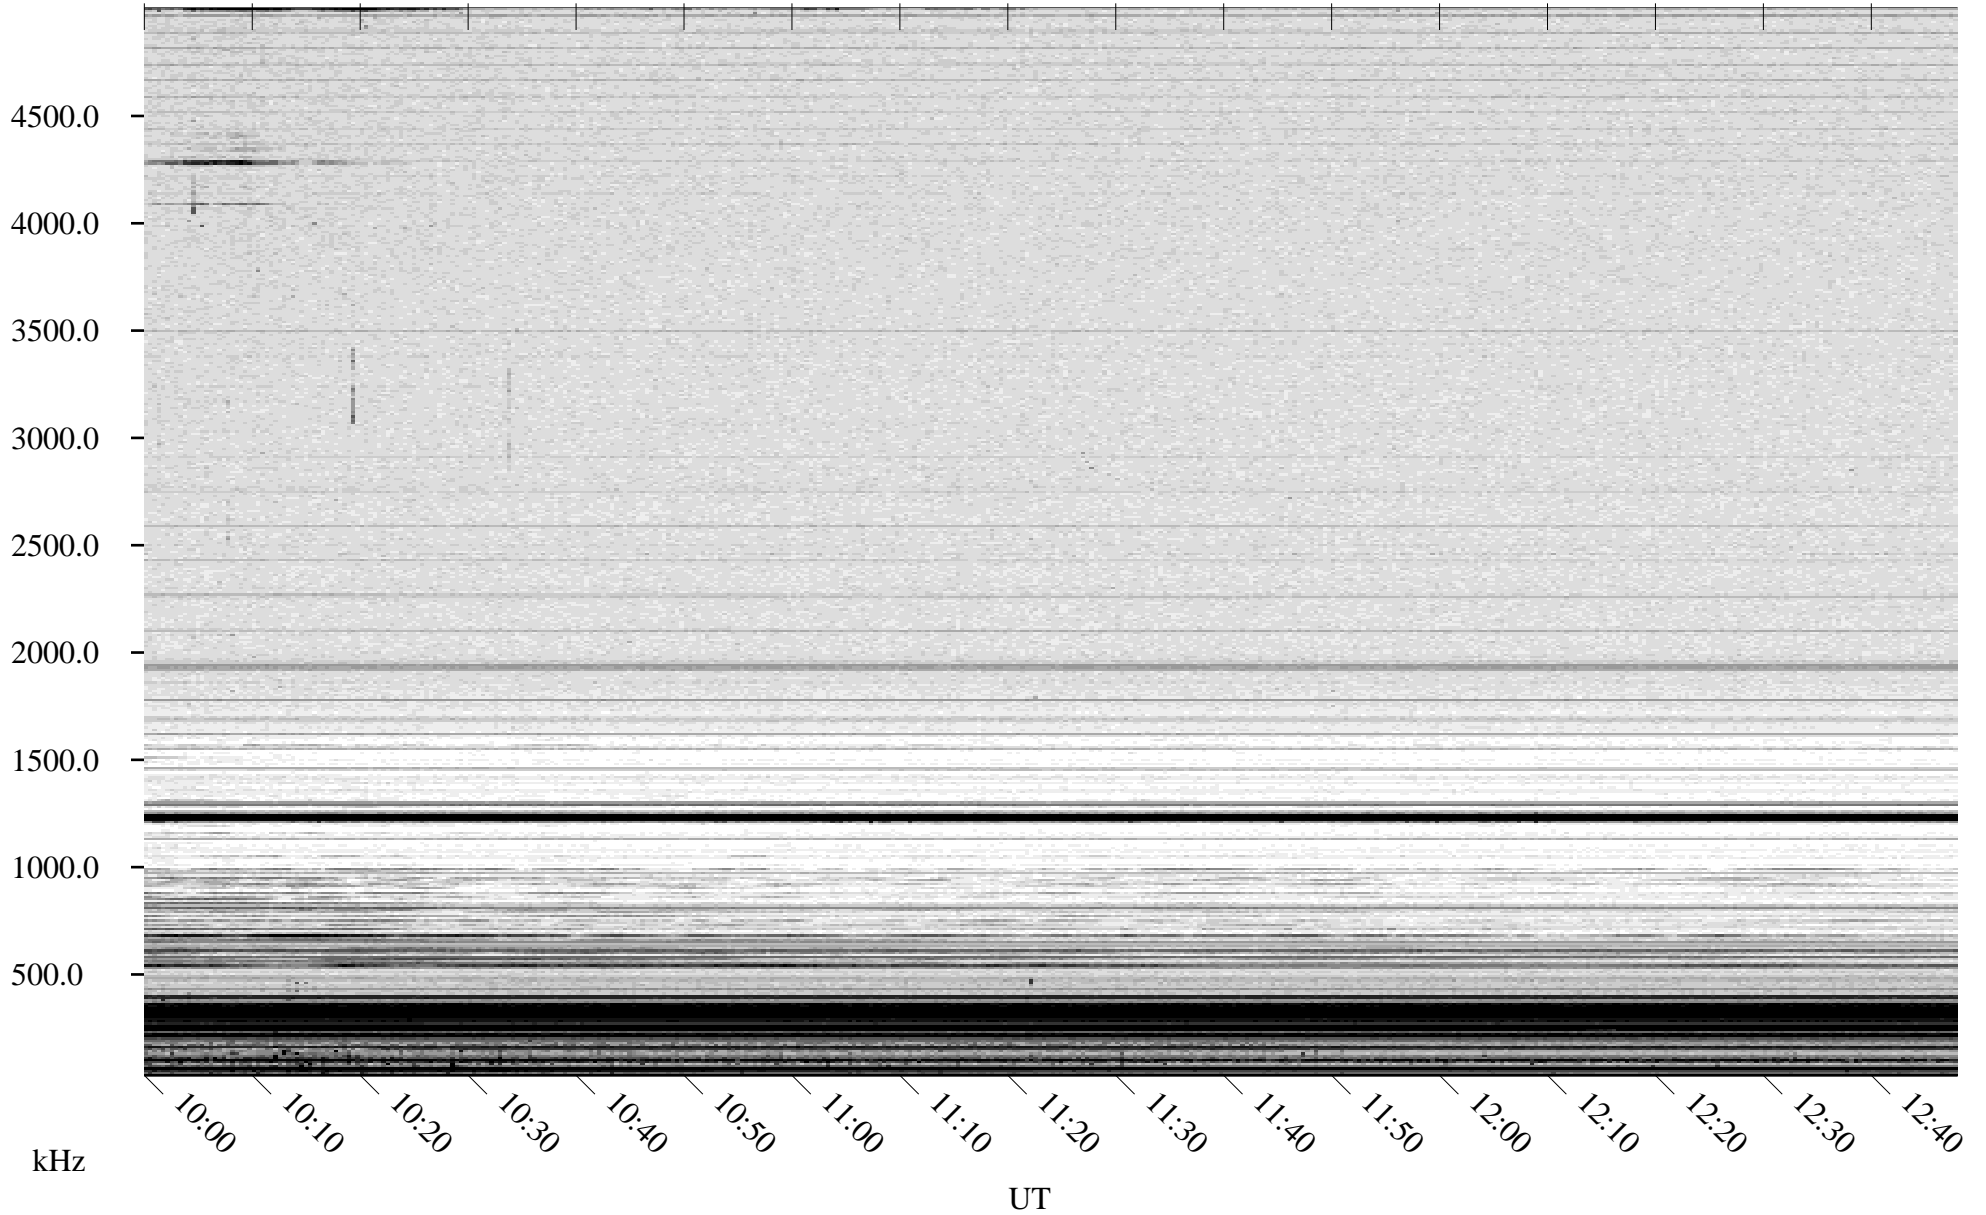

05/22/2007 Churchill, Manitoba

Linear Scale Black = 161 White = 15

CH07142L.R00m max_12

Page 1

05/22/2007 Churchill, Manitoba

Linear Scale Black = 161 White = 15

CH07142L.R00m max_12

Page 2

05/23/2007 Churchill, Manitoba

Linear Scale Black = 161 White = 15

CH07142L.R00m max_12

Page 3

05/23/2007 Churchill, Manitoba

Linear Scale Black = 161 White = 15

CH07142L.R00m max_12

Page 4

05/23/2007 Churchill, Manitoba

Linear Scale Black = 161 White = 15

CH07142L.R00m max_12

Page 5

05/23/2007 Churchill, Manitoba

Linear Scale Black = 161 White = 15

CH07142L.R00m max_12

Page 6

05/23/2007 Churchill, Manitoba

Linear Scale Black = 161 White = 15

CH07142L.R00m max_12

Page 7

05/23/2007 Churchill, Manitoba

Linear Scale Black = 161 White = 15

CH07142L.R00m max_12