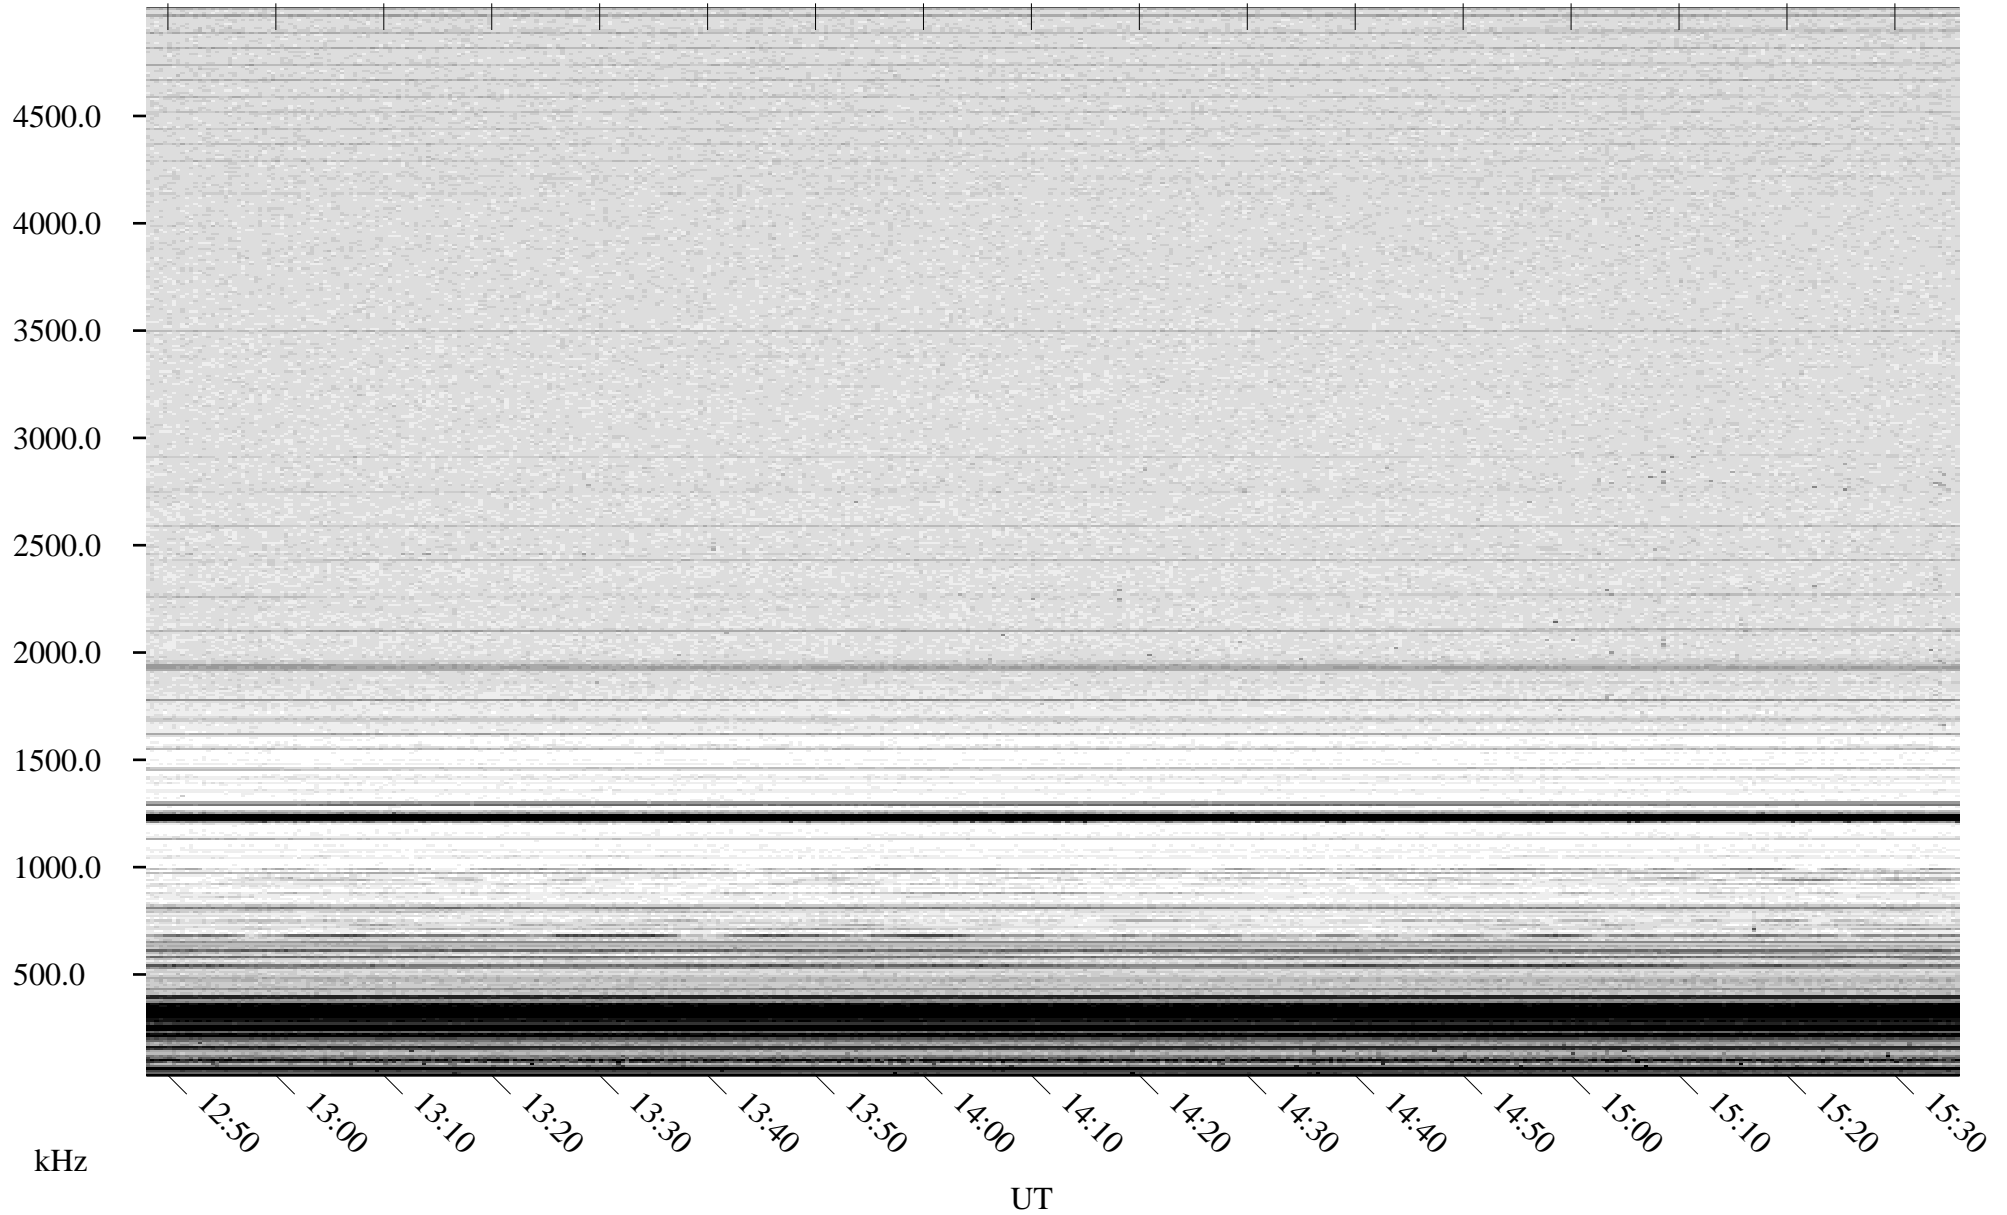

05/22/2007 Churchill, Manitoba

Linear Scale Black = 161 White = 15

CH07142L.R00m max_12

Page 1

05/22/2007 Churchill, Manitoba

Linear Scale Black = 161 White = 15

CH07142L.R00m max_12

Page 2

05/23/2007 Churchill, Manitoba

Linear Scale Black = 161 White = 15

CH07142L.R00m max_12

Page 3

05/23/2007 Churchill, Manitoba

Linear Scale Black = 161 White = 15

CH07142L.R00m max_12

Page 4

05/23/2007 Churchill, Manitoba

Linear Scale Black = 161 White = 15

CH07142L.R00m max_12

Page 5

05/23/2007 Churchill, Manitoba

Linear Scale Black = 161 White = 15

CH07142L.R00m max_12

Page 6

05/23/2007 Churchill, Manitoba

Linear Scale Black = 161 White = 15

CH07142L.R00m max_12

Page 7

05/23/2007 Churchill, Manitoba

Linear Scale Black = 161 White = 15

CH07142L.R00m max_12