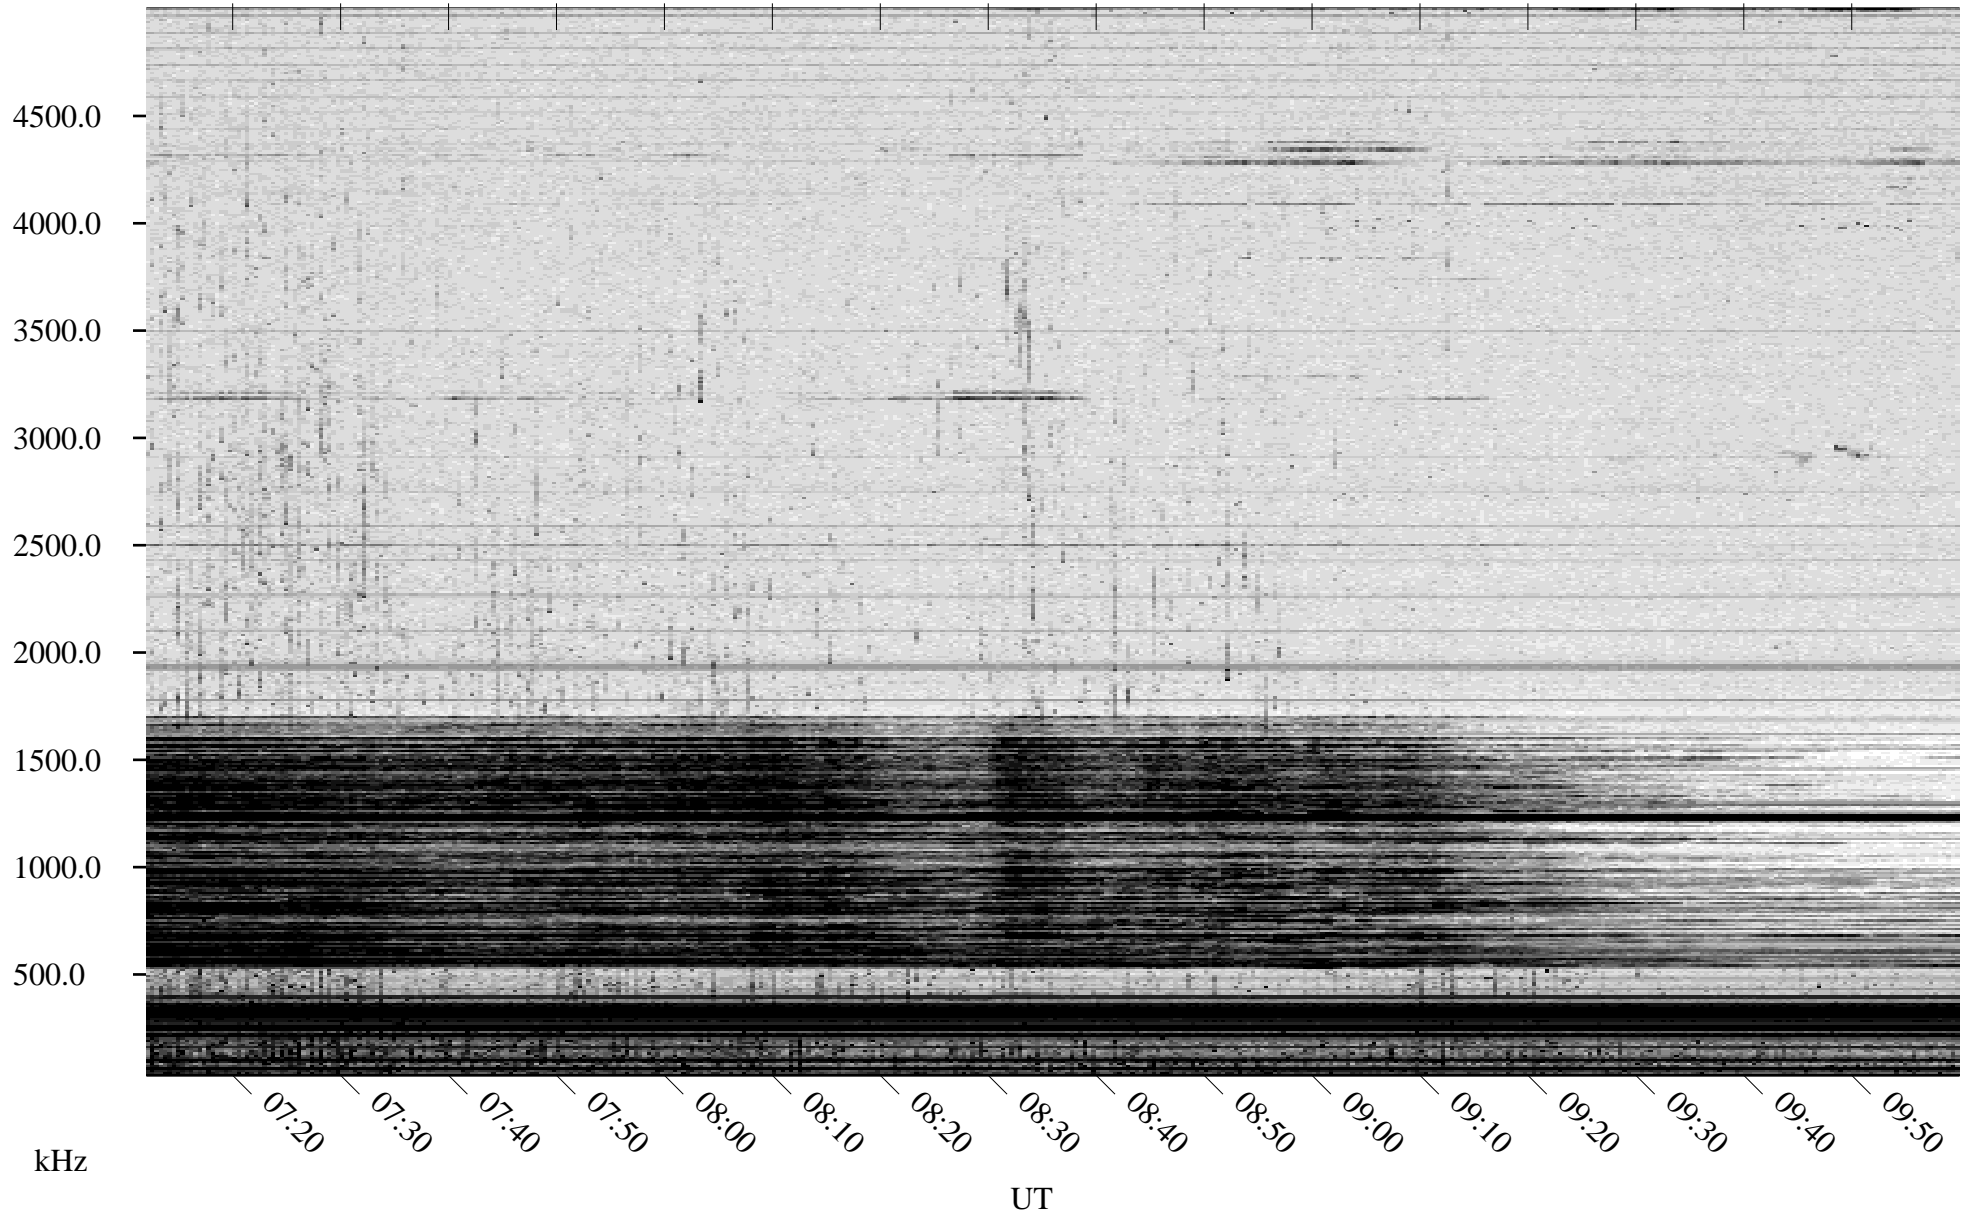

05/22/2007 Churchill, Manitoba

Linear Scale Black = 161 White = 15

CH07142L.R00m max_12

Page 1

05/22/2007 Churchill, Manitoba

Linear Scale Black = 161 White = 15

CH07142L.R00m max_12

Page 2

05/23/2007 Churchill, Manitoba

Linear Scale Black = 161 White = 15

CH07142L.R00m max_12

Page 3

05/23/2007 Churchill, Manitoba

Linear Scale Black = 161 White = 15

CH07142L.R00m max_12

Page 4

05/23/2007 Churchill, Manitoba

Linear Scale Black = 161 White = 15

CH07142L.R00m max_12

Page 5

05/23/2007 Churchill, Manitoba

Linear Scale Black = 161 White = 15

CH07142L.R00m max_12

Page 6

05/23/2007 Churchill, Manitoba

Linear Scale Black = 161 White = 15

CH07142L.R00m max_12

Page 7

05/23/2007 Churchill, Manitoba

Linear Scale Black = 161 White = 15

CH07142L.R00m max_12