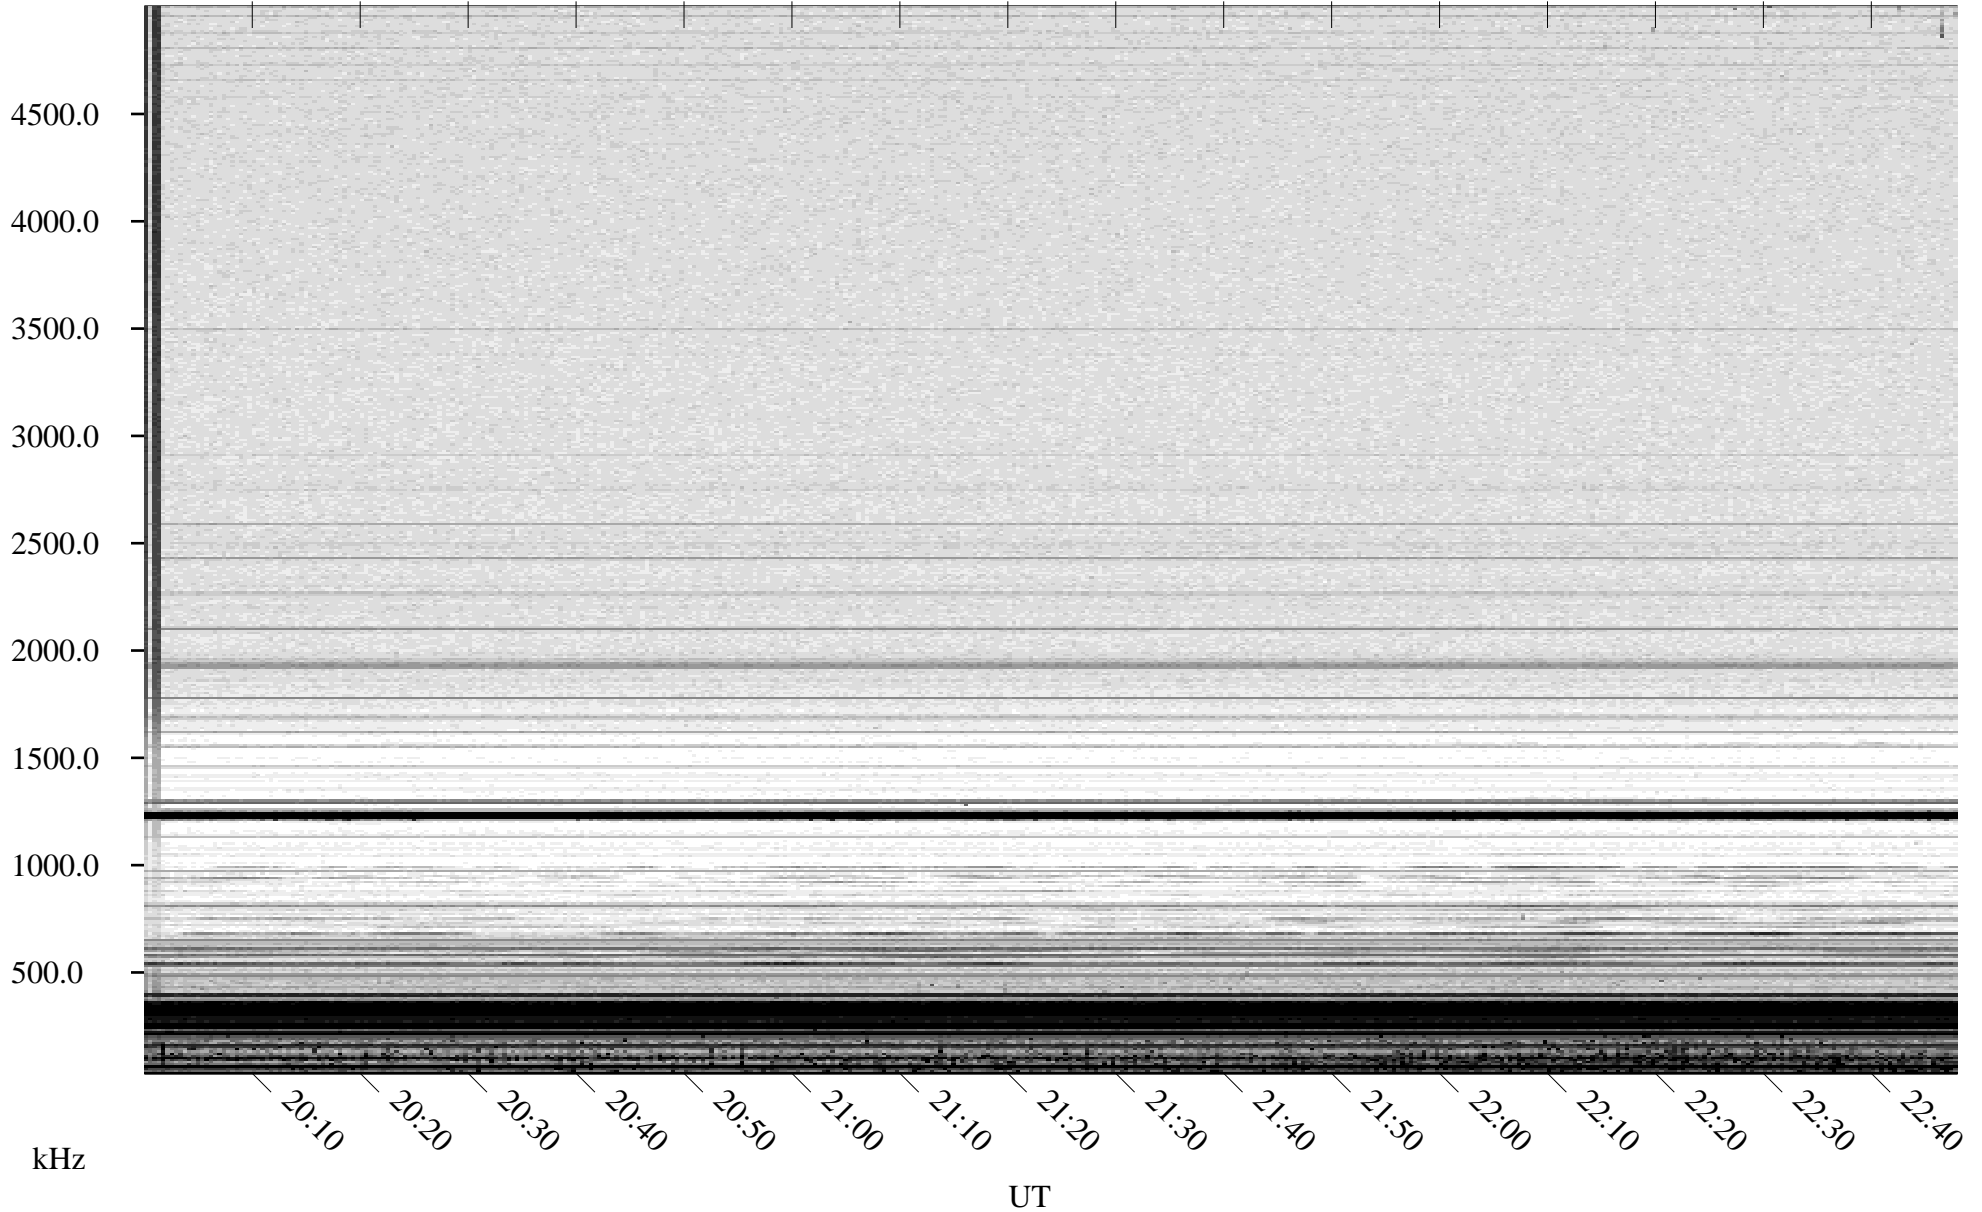

05/22/2007 Churchill, Manitoba

Linear Scale Black = 161 White = 15

CH07142L.R00m max_12

Page 1

05/22/2007 Churchill, Manitoba

Linear Scale Black = 161 White = 15

CH07142L.R00m max_12

Page 2

05/23/2007 Churchill, Manitoba

Linear Scale Black = 161 White = 15

CH07142L.R00m max_12

Page 3

05/23/2007 Churchill, Manitoba

Linear Scale Black = 161 White = 15

CH07142L.R00m max_12

Page 4

05/23/2007 Churchill, Manitoba

Linear Scale Black = 161 White = 15

CH07142L.R00m max_12

Page 5

05/23/2007 Churchill, Manitoba

Linear Scale Black = 161 White = 15

CH07142L.R00m max_12

Page 6

05/23/2007 Churchill, Manitoba

Linear Scale Black = 161 White = 15

CH07142L.R00m max_12

Page 7

05/23/2007 Churchill, Manitoba

Linear Scale Black = 161 White = 15

CH07142L.R00m max_12