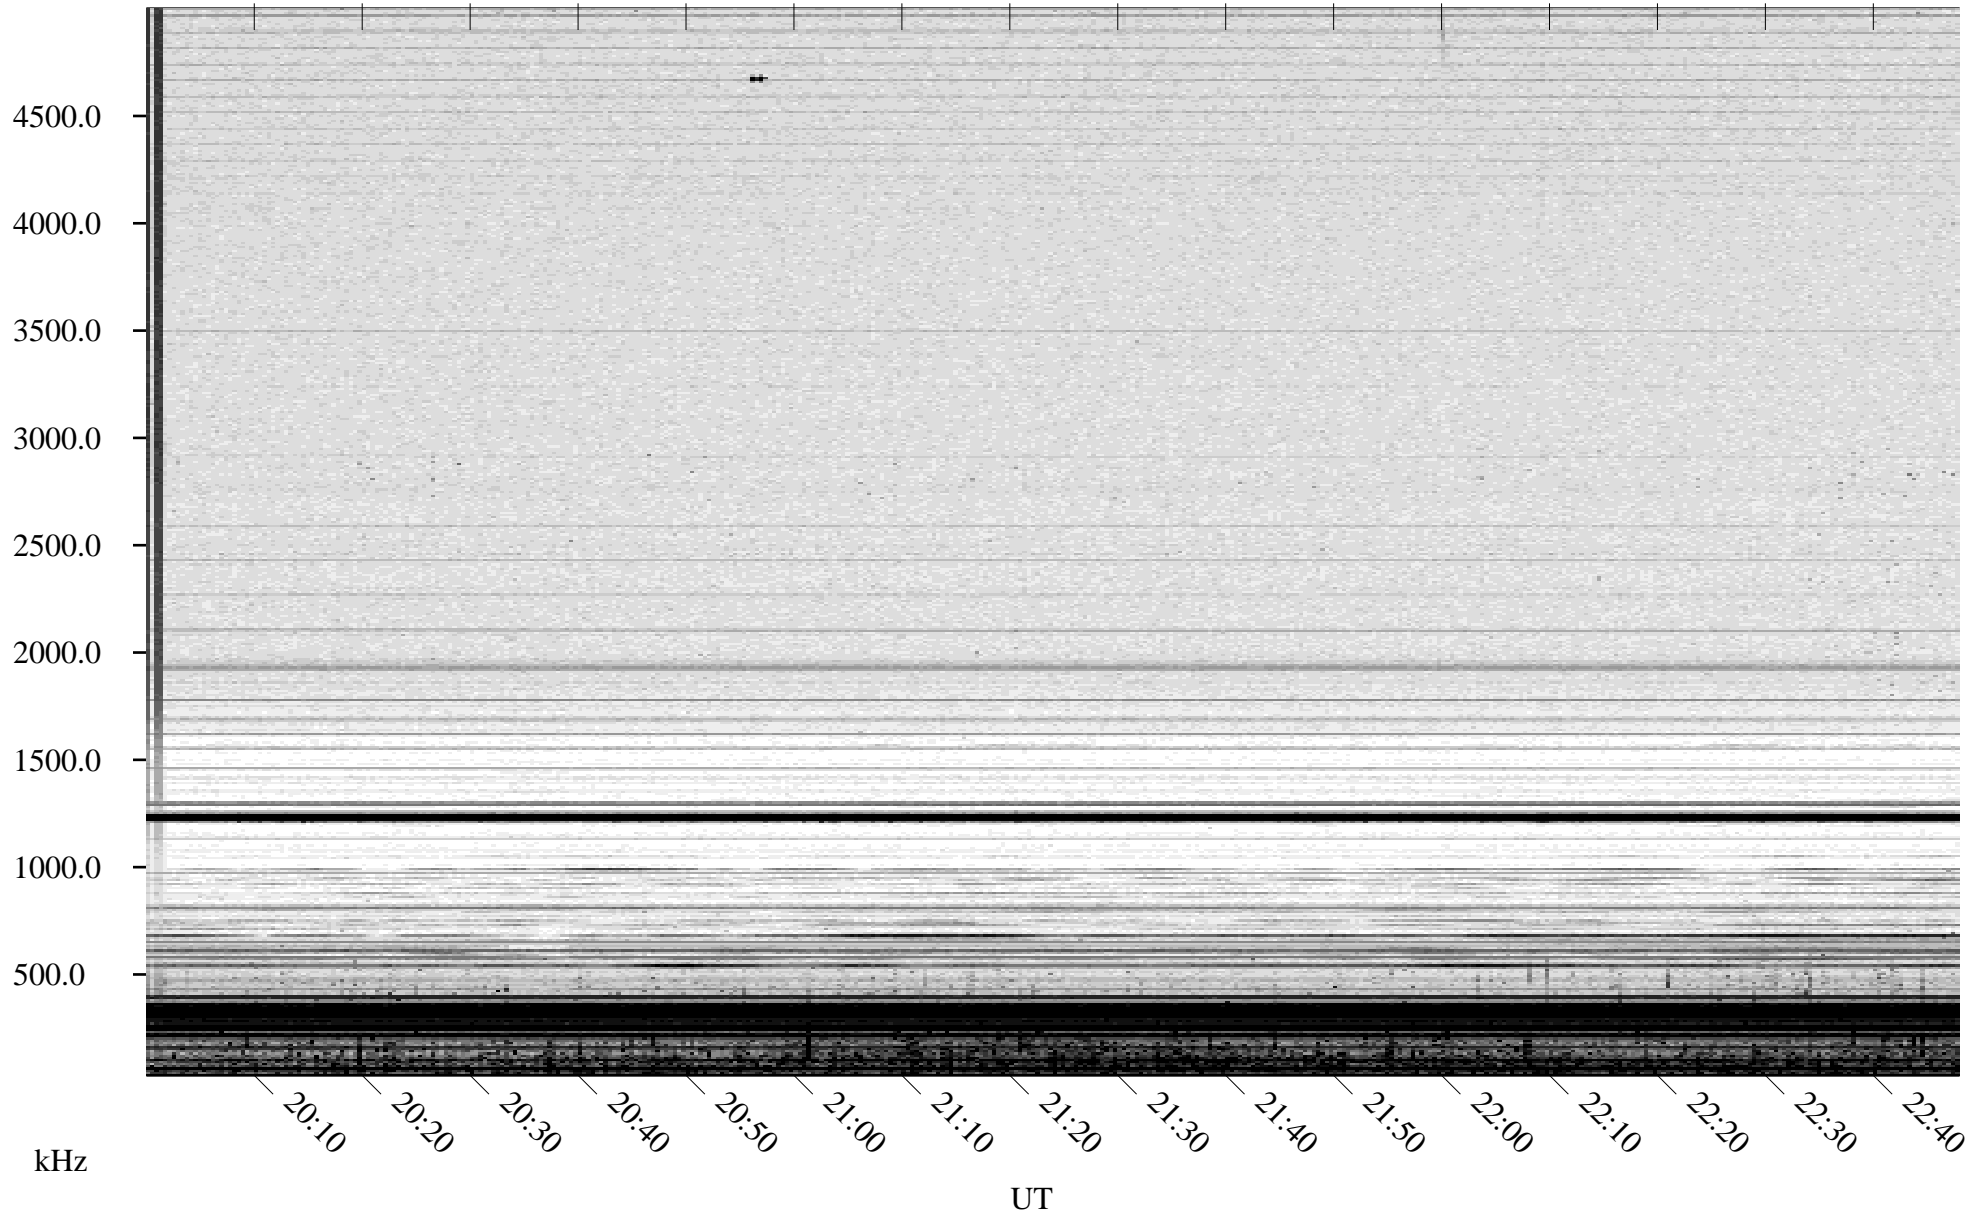

05/23/2007 Churchill, Manitoba

Linear Scale Black = 161 White = 15

CH07143L.R00m max_12

Page 1

05/23/2007 Churchill, Manitoba

Linear Scale Black = 161 White = 15

CH07143L.R00m max_12

Page 2

05/24/2007 Churchill, Manitoba

Linear Scale Black = 161 White = 15

CH07143L.R00m max_12

Page 3

05/24/2007 Churchill, Manitoba

Linear Scale Black = 161 White = 15

CH07143L.R00m max_12

Page 4

05/24/2007 Churchill, Manitoba

Linear Scale Black = 161 White = 15

CH07143L.R00m max_12

Page 5

05/24/2007 Churchill, Manitoba

Linear Scale Black = 161 White = 15

CH07143L.R00m max_12

Page 6

05/24/2007 Churchill, Manitoba

Linear Scale Black = 161 White = 15

CH07143L.R00m max_12

Page 7

05/24/2007 Churchill, Manitoba

Linear Scale Black = 161 White = 15

CH07143L.R00m max_12