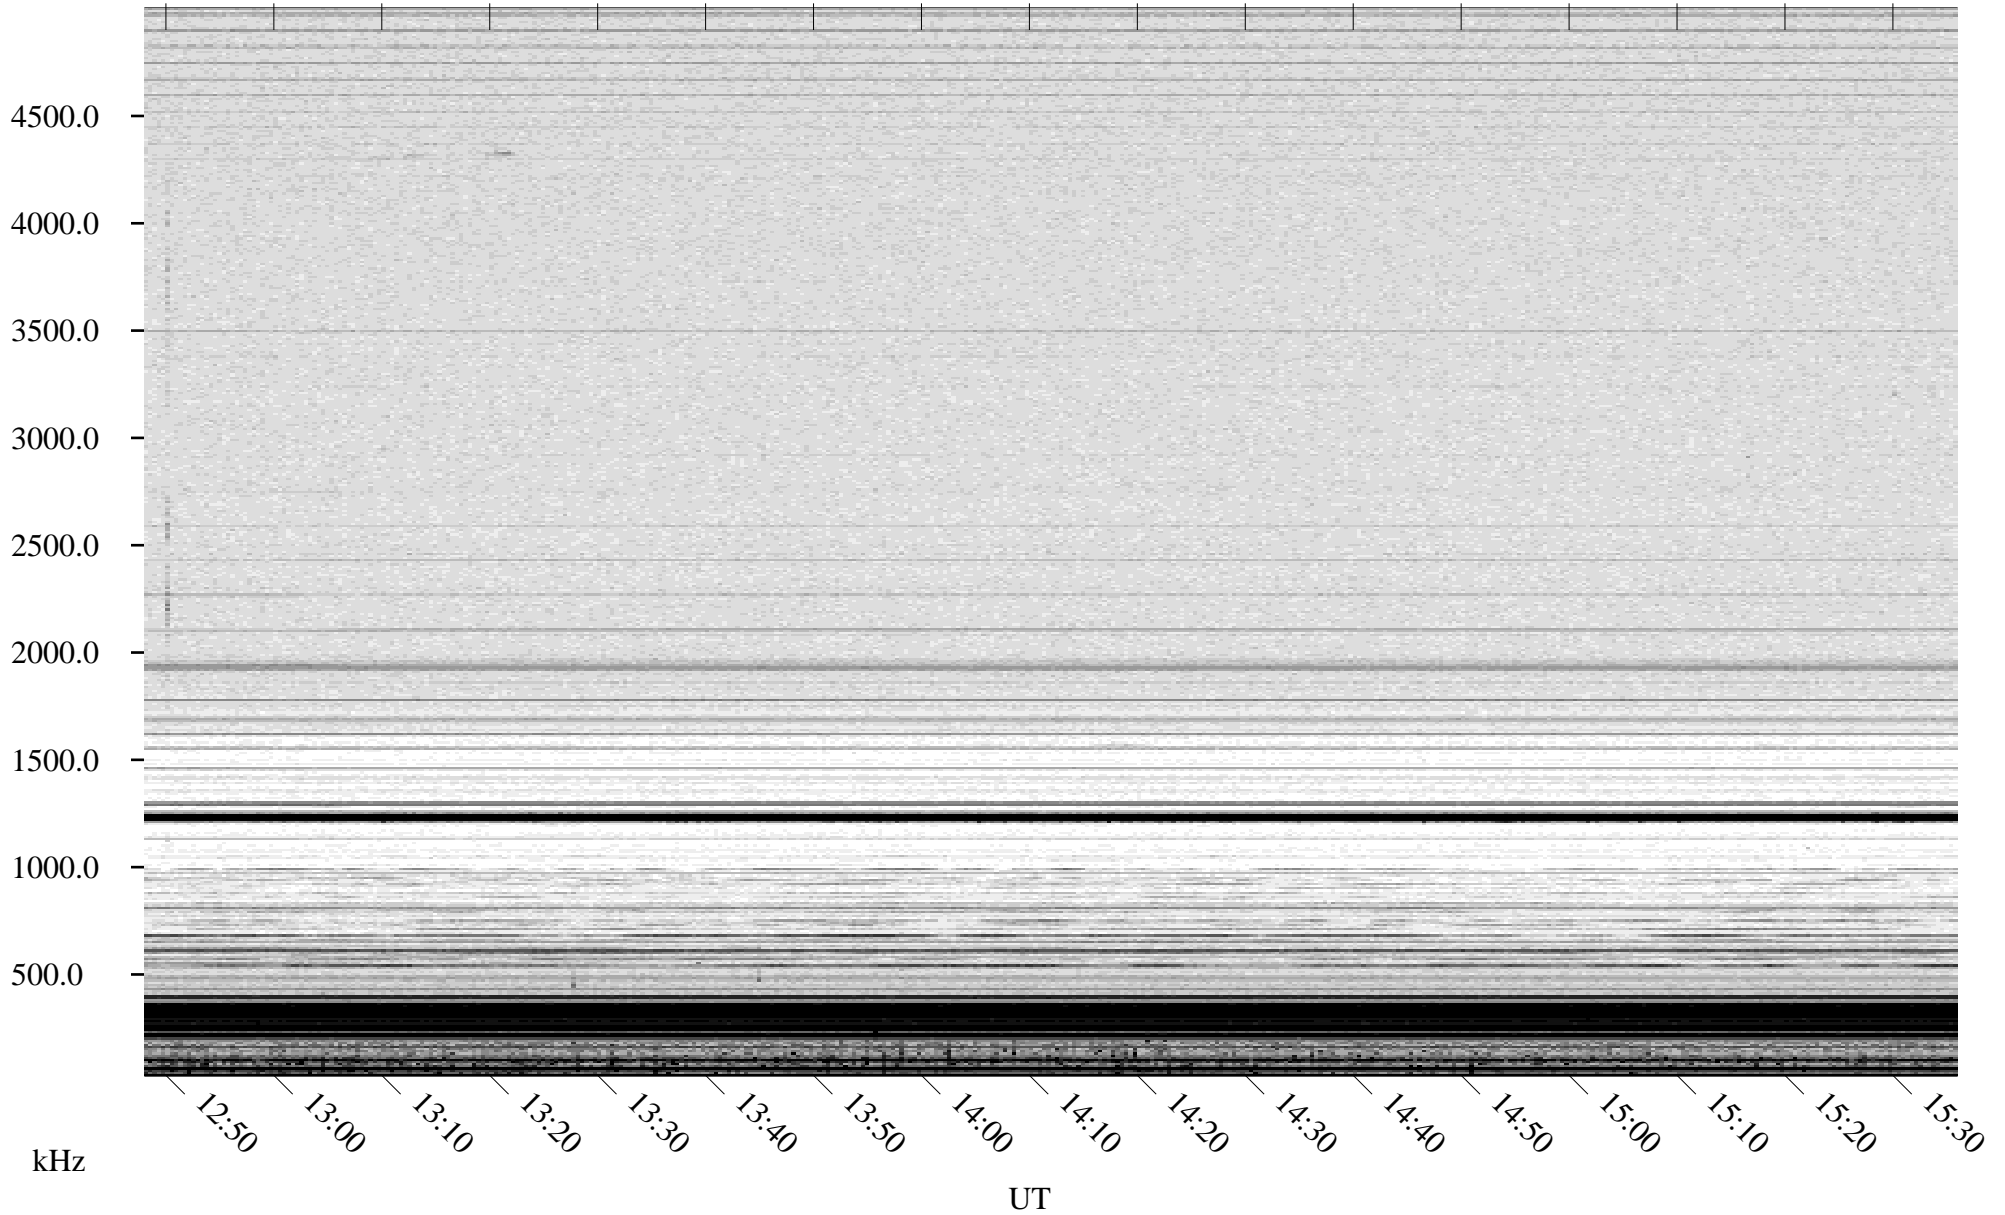

05/23/2007 Churchill, Manitoba

Linear Scale Black = 161 White = 15

CH07143L.R00m max_12

Page 1

05/23/2007 Churchill, Manitoba

Linear Scale Black = 161 White = 15

CH07143L.R00m max_12

Page 2

05/24/2007 Churchill, Manitoba

Linear Scale Black = 161 White = 15

CH07143L.R00m max_12

Page 3

05/24/2007 Churchill, Manitoba

Linear Scale Black = 161 White = 15

CH07143L.R00m max_12

Page 4

05/24/2007 Churchill, Manitoba

Linear Scale Black = 161 White = 15

CH07143L.R00m max_12

Page 5

05/24/2007 Churchill, Manitoba

Linear Scale Black = 161 White = 15

CH07143L.R00m max_12

Page 6

05/24/2007 Churchill, Manitoba

Linear Scale Black = 161 White = 15

CH07143L.R00m max_12

Page 7

05/24/2007 Churchill, Manitoba

Linear Scale Black = 161 White = 15

CH07143L.R00m max_12