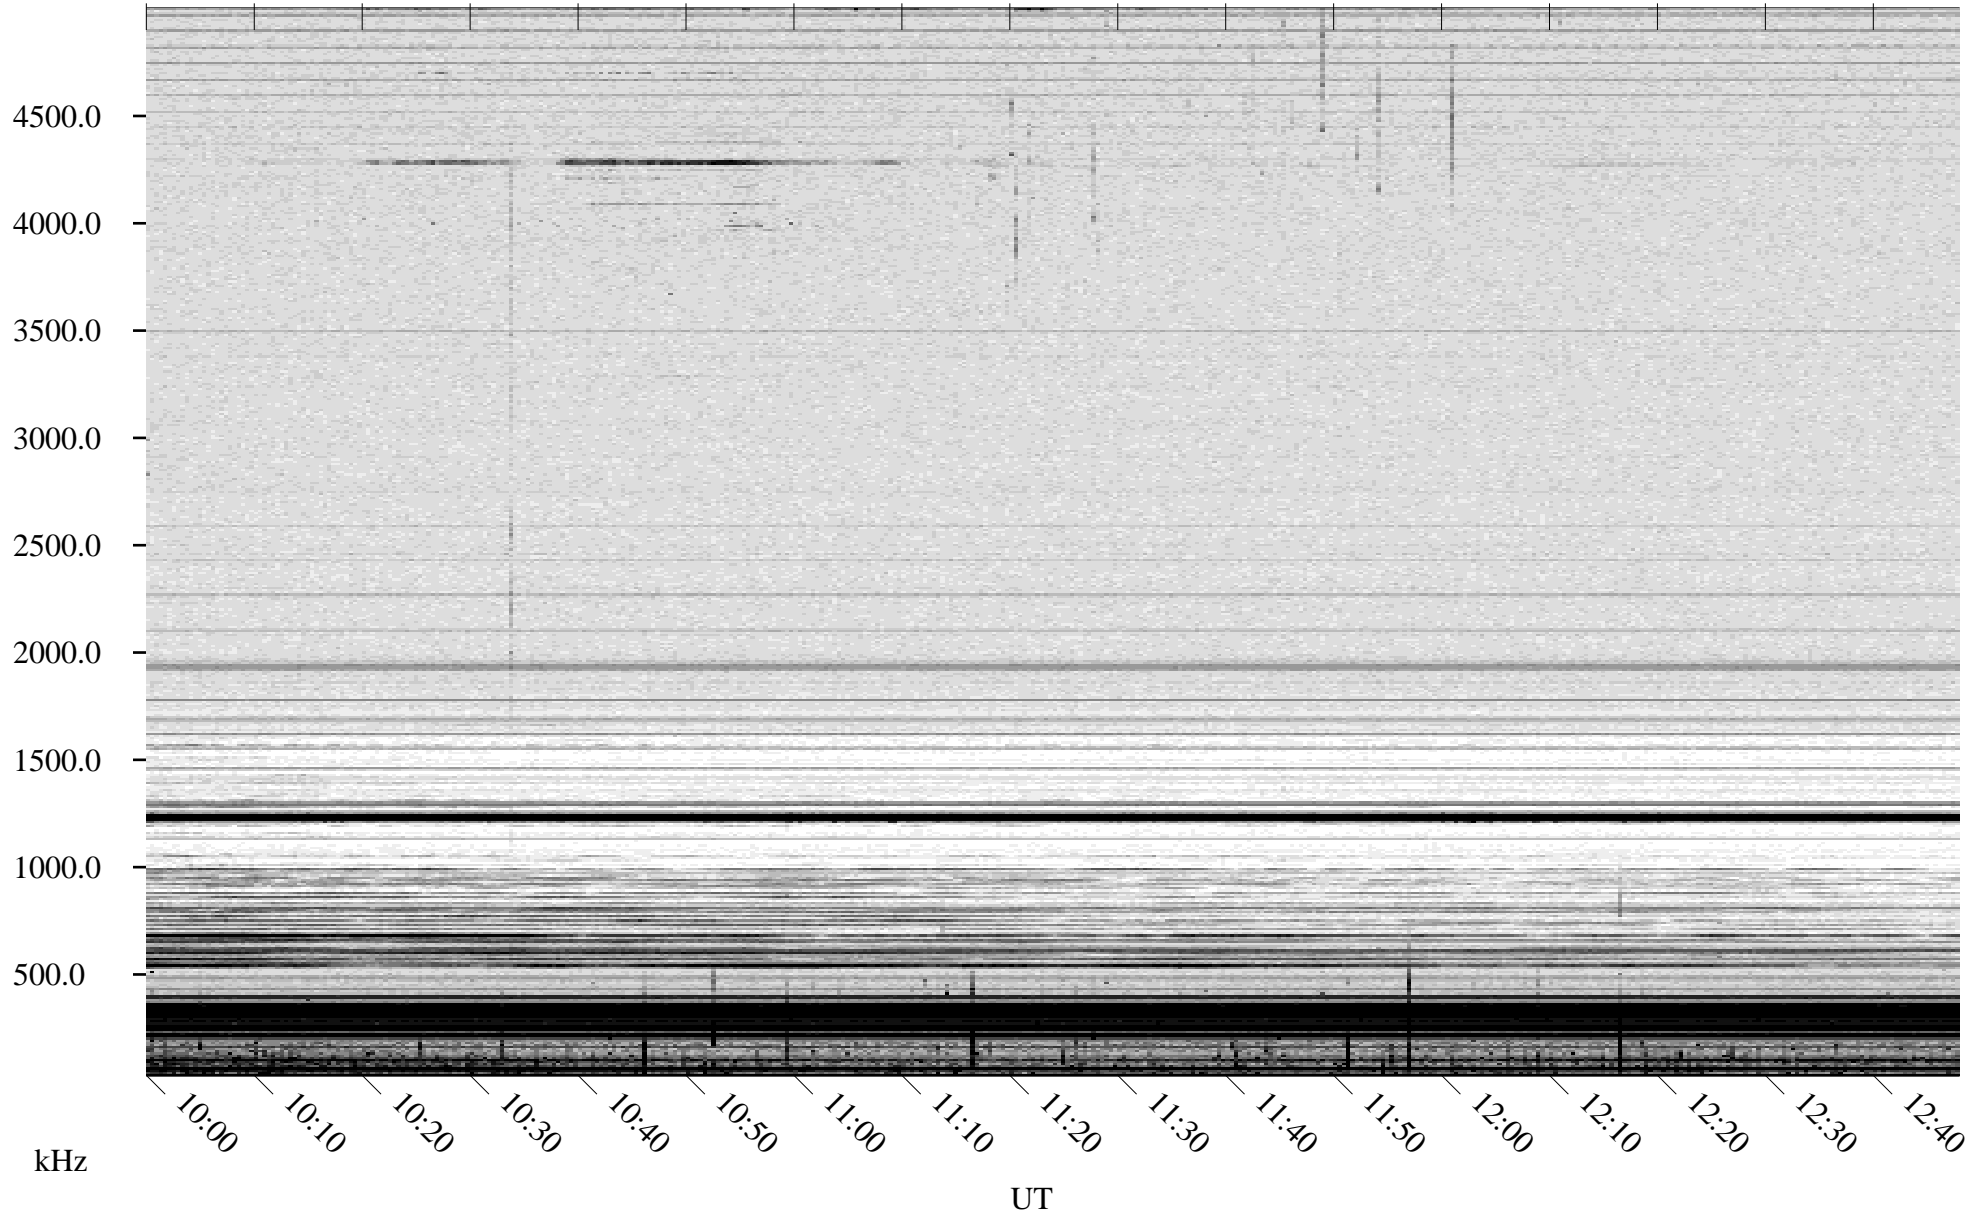

05/23/2007 Churchill, Manitoba

Linear Scale Black = 161 White = 15

CH07143L.R00m max_12

Page 1

05/23/2007 Churchill, Manitoba

Linear Scale Black = 161 White = 15

CH07143L.R00m max_12

Page 2

05/24/2007 Churchill, Manitoba

Linear Scale Black = 161 White = 15

CH07143L.R00m max_12

Page 3

05/24/2007 Churchill, Manitoba

Linear Scale Black = 161 White = 15

CH07143L.R00m max_12

Page 4

05/24/2007 Churchill, Manitoba

Linear Scale Black = 161 White = 15

CH07143L.R00m max_12

Page 5

05/24/2007 Churchill, Manitoba

Linear Scale Black = 161 White = 15

CH07143L.R00m max_12

Page 6

05/24/2007 Churchill, Manitoba

Linear Scale Black = 161 White = 15

CH07143L.R00m max_12

Page 7

05/24/2007 Churchill, Manitoba

Linear Scale Black = 161 White = 15

CH07143L.R00m max_12