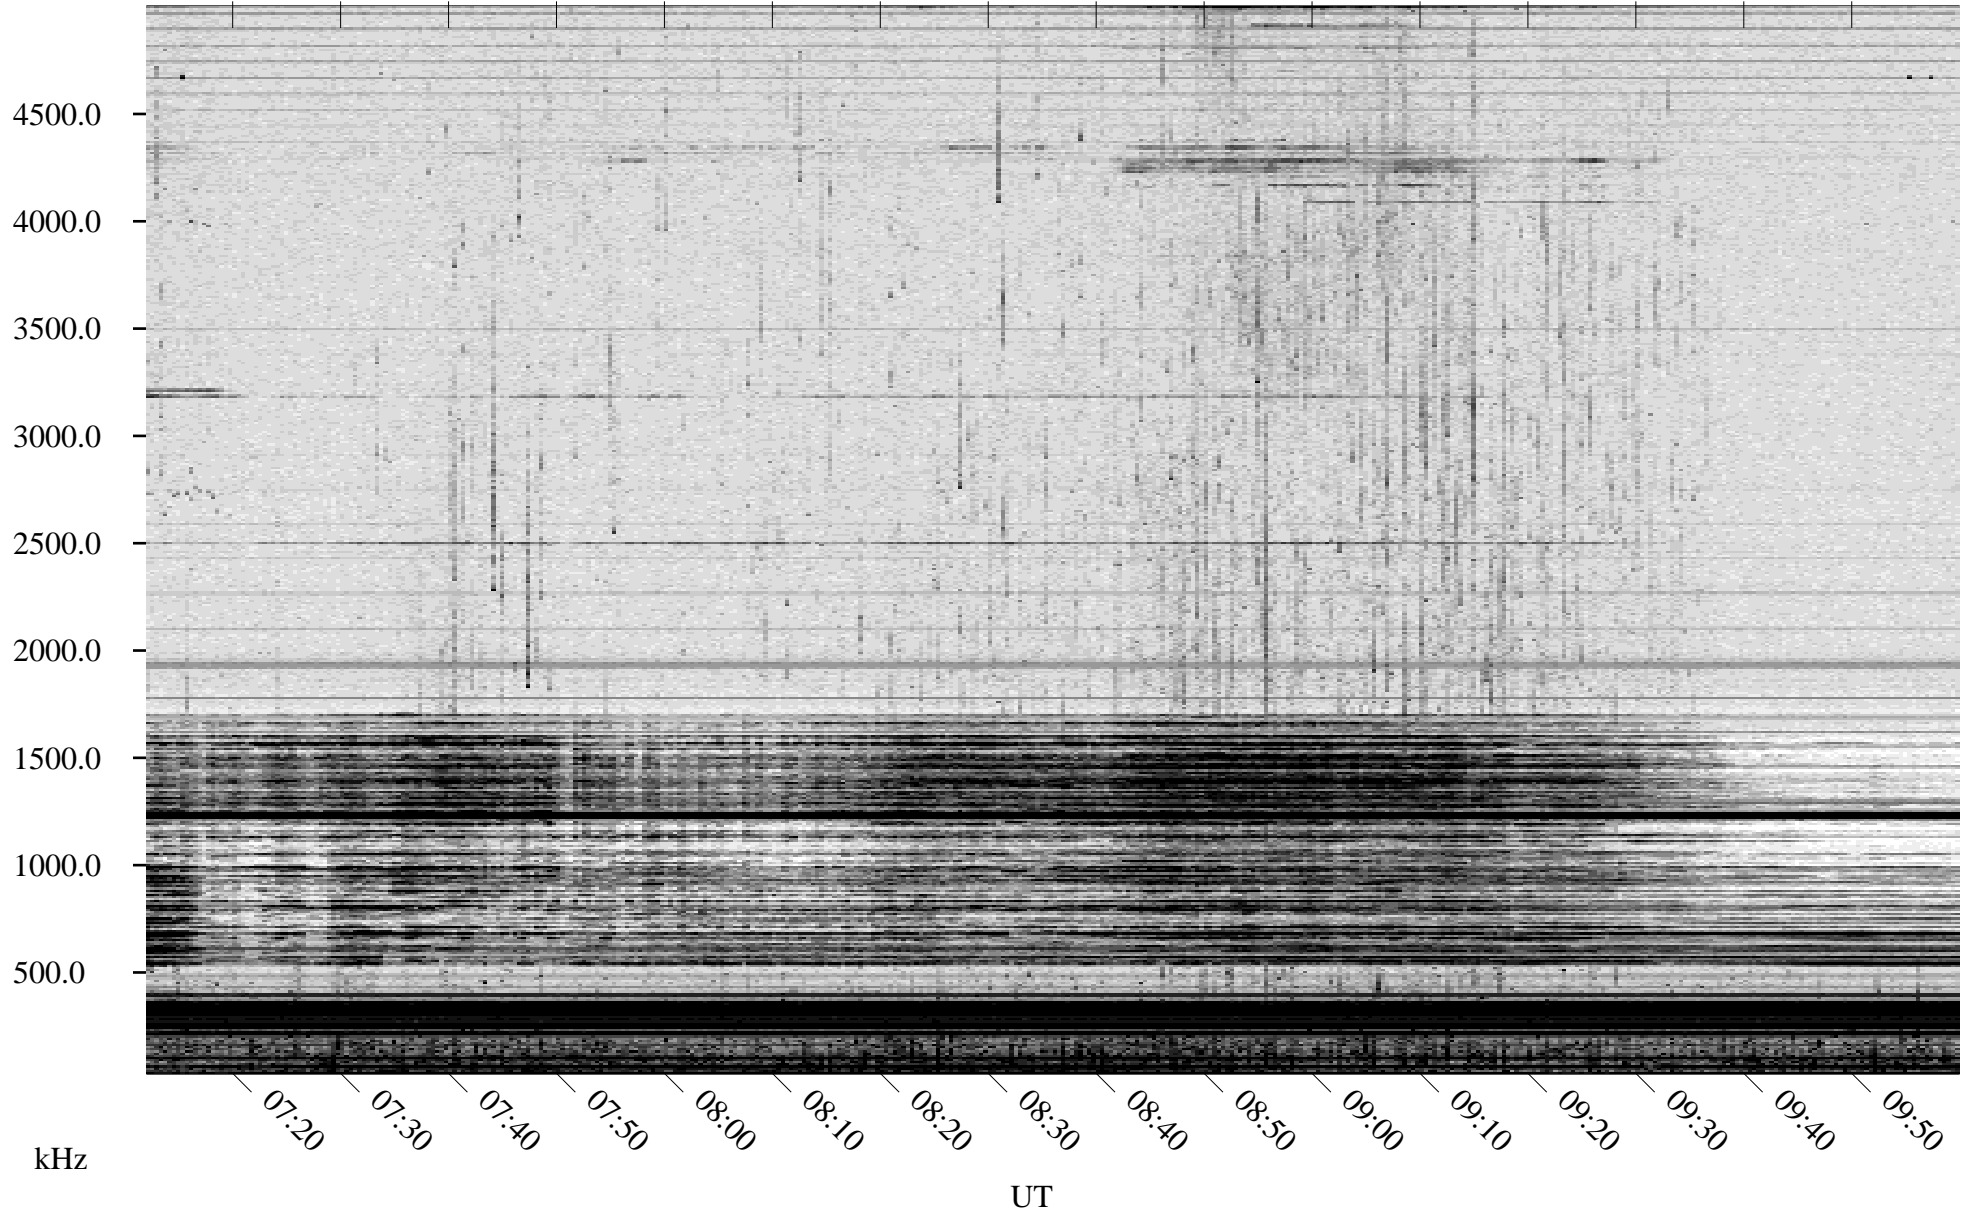

05/23/2007 Churchill, Manitoba

Linear Scale Black = 161 White = 15

CH07143L.R00m max_12

Page 1

05/23/2007 Churchill, Manitoba

Linear Scale Black = 161 White = 15

CH07143L.R00m max_12

Page 2

05/24/2007 Churchill, Manitoba

Linear Scale Black = 161 White = 15

CH07143L.R00m max_12

Page 3

05/24/2007 Churchill, Manitoba

Linear Scale Black = 161 White = 15

CH07143L.R00m max_12

Page 4

05/24/2007 Churchill, Manitoba

Linear Scale Black = 161 White = 15

CH07143L.R00m max_12

Page 5

05/24/2007 Churchill, Manitoba

Linear Scale Black = 161 White = 15

CH07143L.R00m max_12

Page 6

05/24/2007 Churchill, Manitoba

Linear Scale Black = 161 White = 15

CH07143L.R00m max_12

Page 7

05/24/2007 Churchill, Manitoba

Linear Scale Black = 161 White = 15

CH07143L.R00m max_12