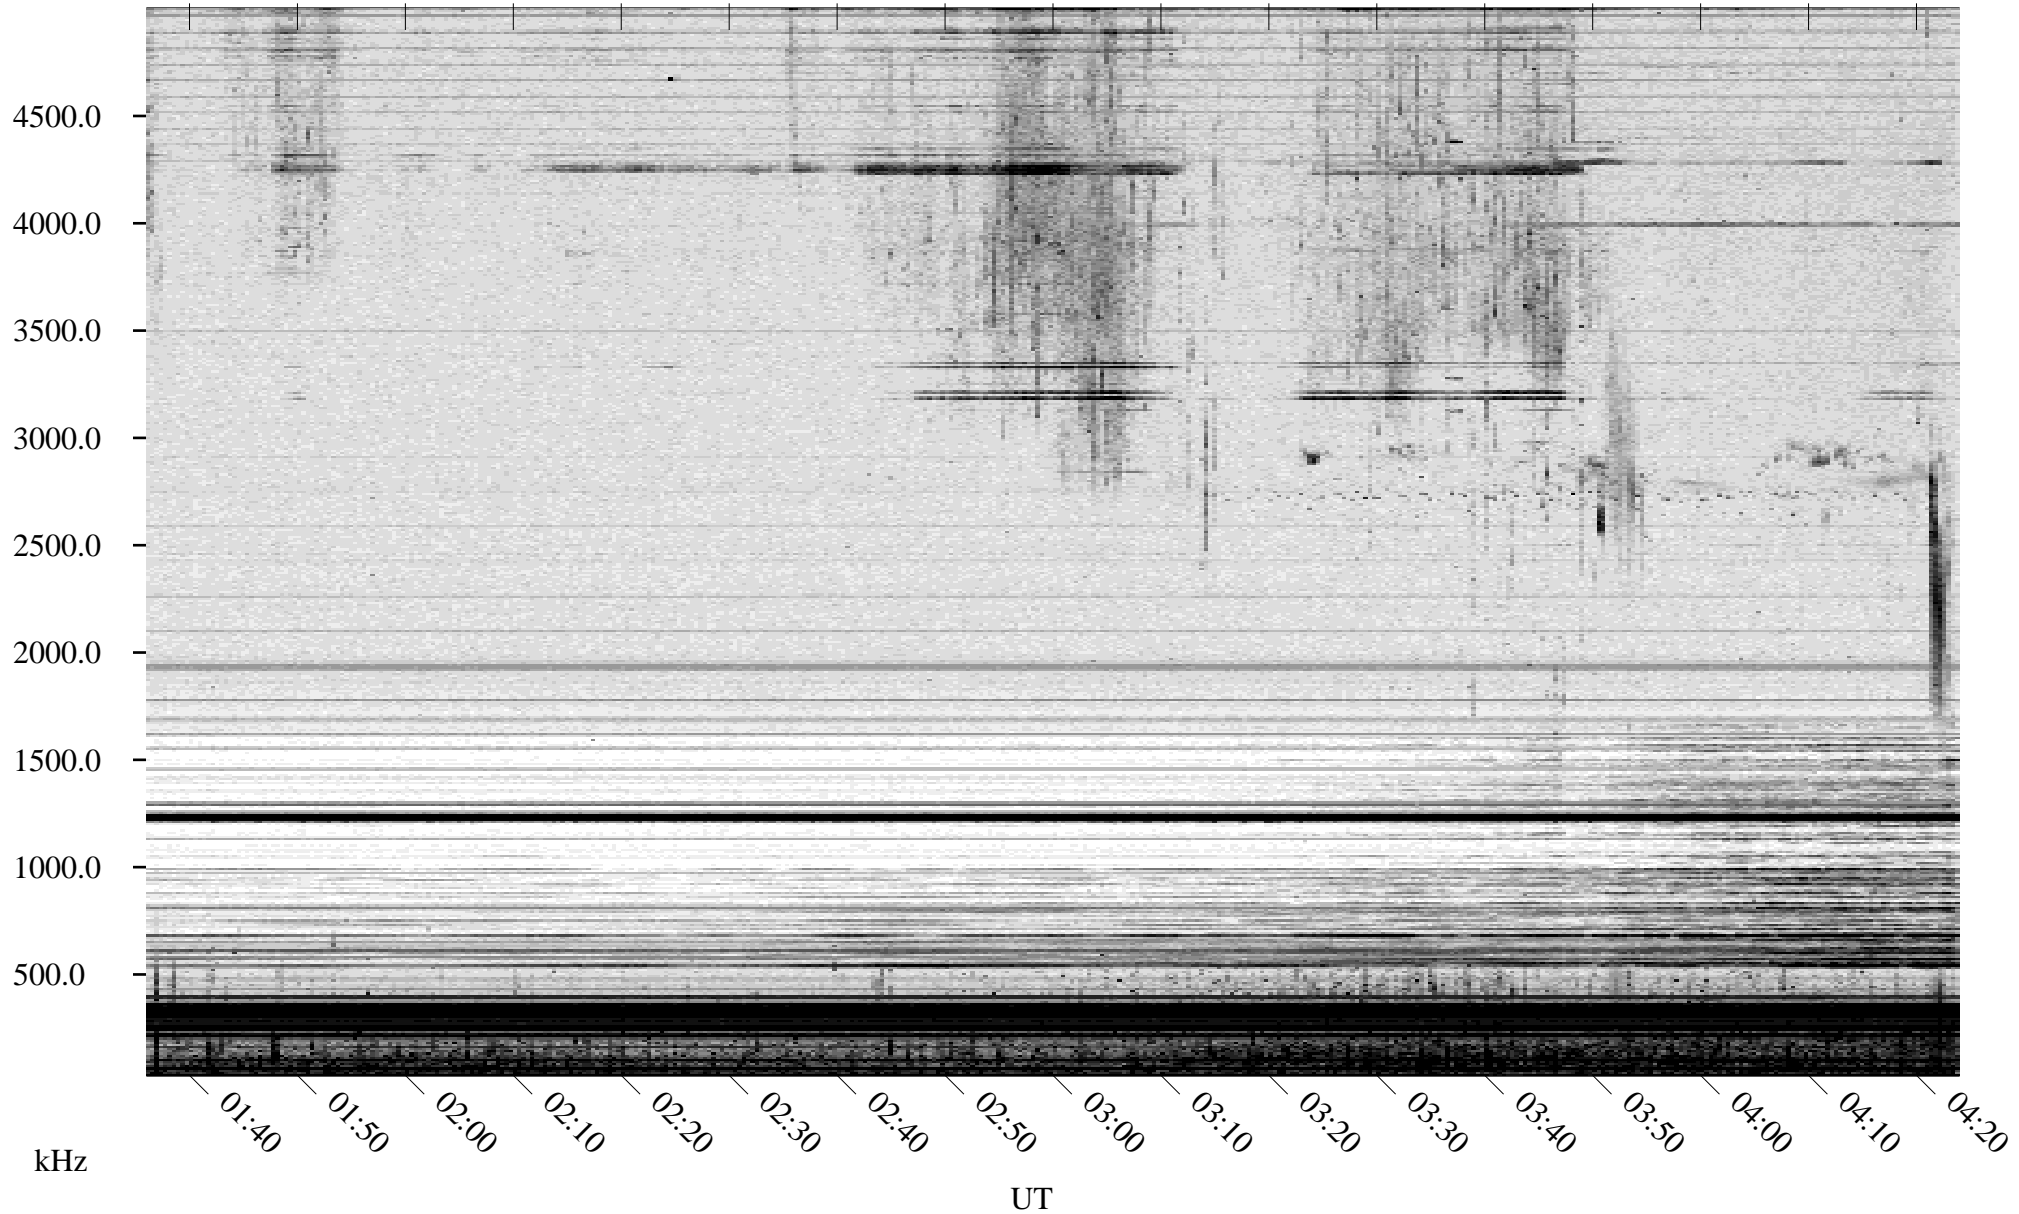

05/23/2007 Churchill, Manitoba

Linear Scale Black = 161 White = 15

CH07143L.R00m max_12

Page 1

05/23/2007 Churchill, Manitoba

Linear Scale Black = 161 White = 15

CH07143L.R00m max_12

Page 2

05/24/2007 Churchill, Manitoba

Linear Scale Black = 161 White = 15

CH07143L.R00m max_12

Page 3

05/24/2007 Churchill, Manitoba

Linear Scale Black = 161 White = 15

CH07143L.R00m max_12

Page 4

05/24/2007 Churchill, Manitoba

Linear Scale Black = 161 White = 15

CH07143L.R00m max_12

Page 5

05/24/2007 Churchill, Manitoba

Linear Scale Black = 161 White = 15

CH07143L.R00m max_12

Page 6

05/24/2007 Churchill, Manitoba

Linear Scale Black = 161 White = 15

CH07143L.R00m max_12

Page 7

05/24/2007 Churchill, Manitoba

Linear Scale Black = 161 White = 15

CH07143L.R00m max_12