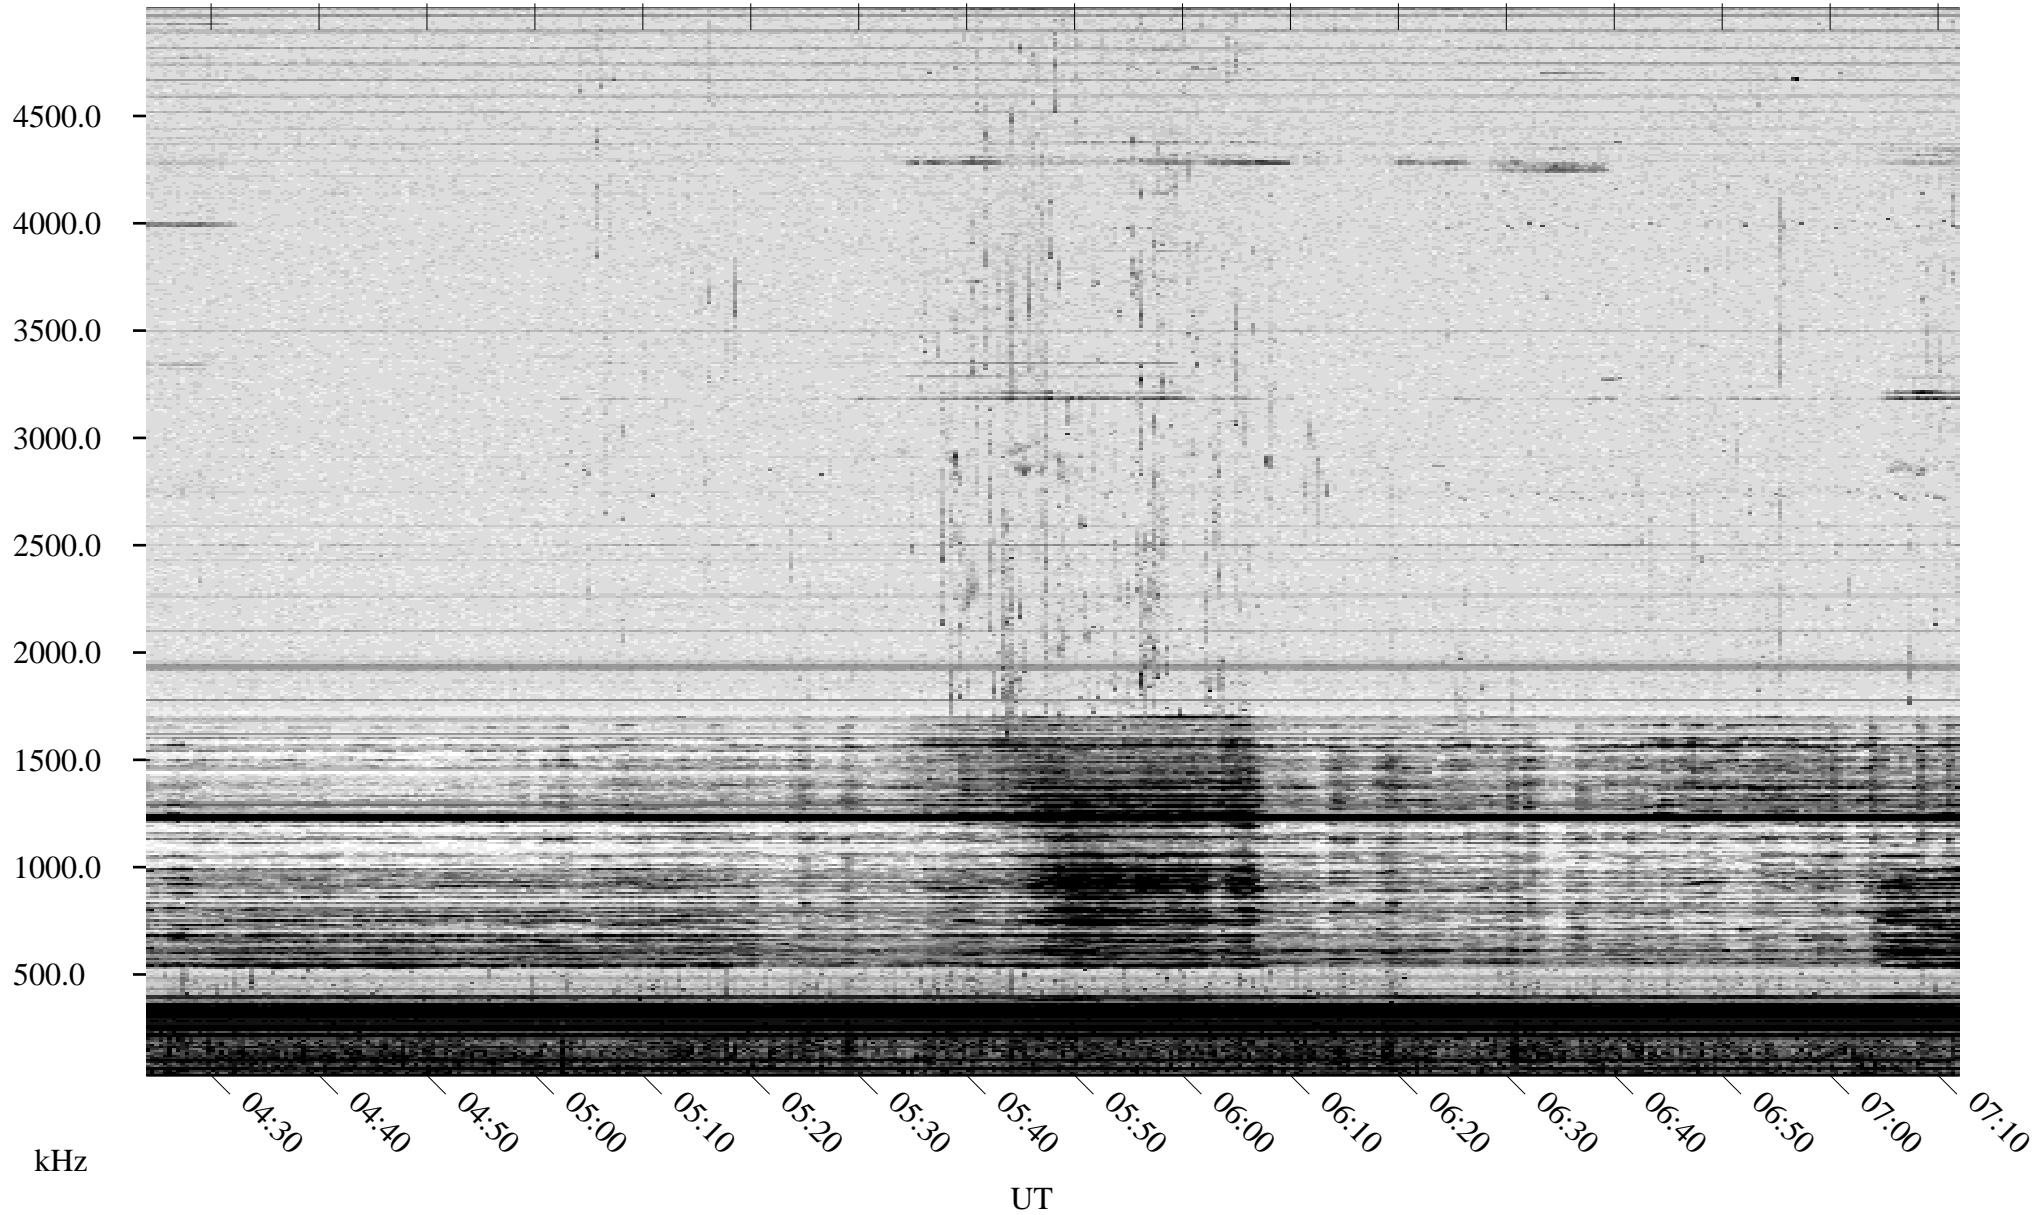

05/23/2007 Churchill, Manitoba

Linear Scale Black = 161 White = 15

CH07143L.R00m max_12

Page 1

05/23/2007 Churchill, Manitoba

Linear Scale Black = 161 White = 15

CH07143L.R00m max_12

Page 2

05/24/2007 Churchill, Manitoba

Linear Scale Black = 161 White = 15

CH07143L.R00m max_12

Page 3

05/24/2007 Churchill, Manitoba

Linear Scale Black = 161 White = 15

CH07143L.R00m max_12

Page 4

05/24/2007 Churchill, Manitoba

Linear Scale Black = 161 White = 15

CH07143L.R00m max_12

Page 5

05/24/2007 Churchill, Manitoba

Linear Scale Black = 161 White = 15

CH07143L.R00m max_12

Page 6

05/24/2007 Churchill, Manitoba

Linear Scale Black = 161 White = 15

CH07143L.R00m max_12

Page 7

05/24/2007 Churchill, Manitoba

Linear Scale Black = 161 White = 15

CH07143L.R00m max_12