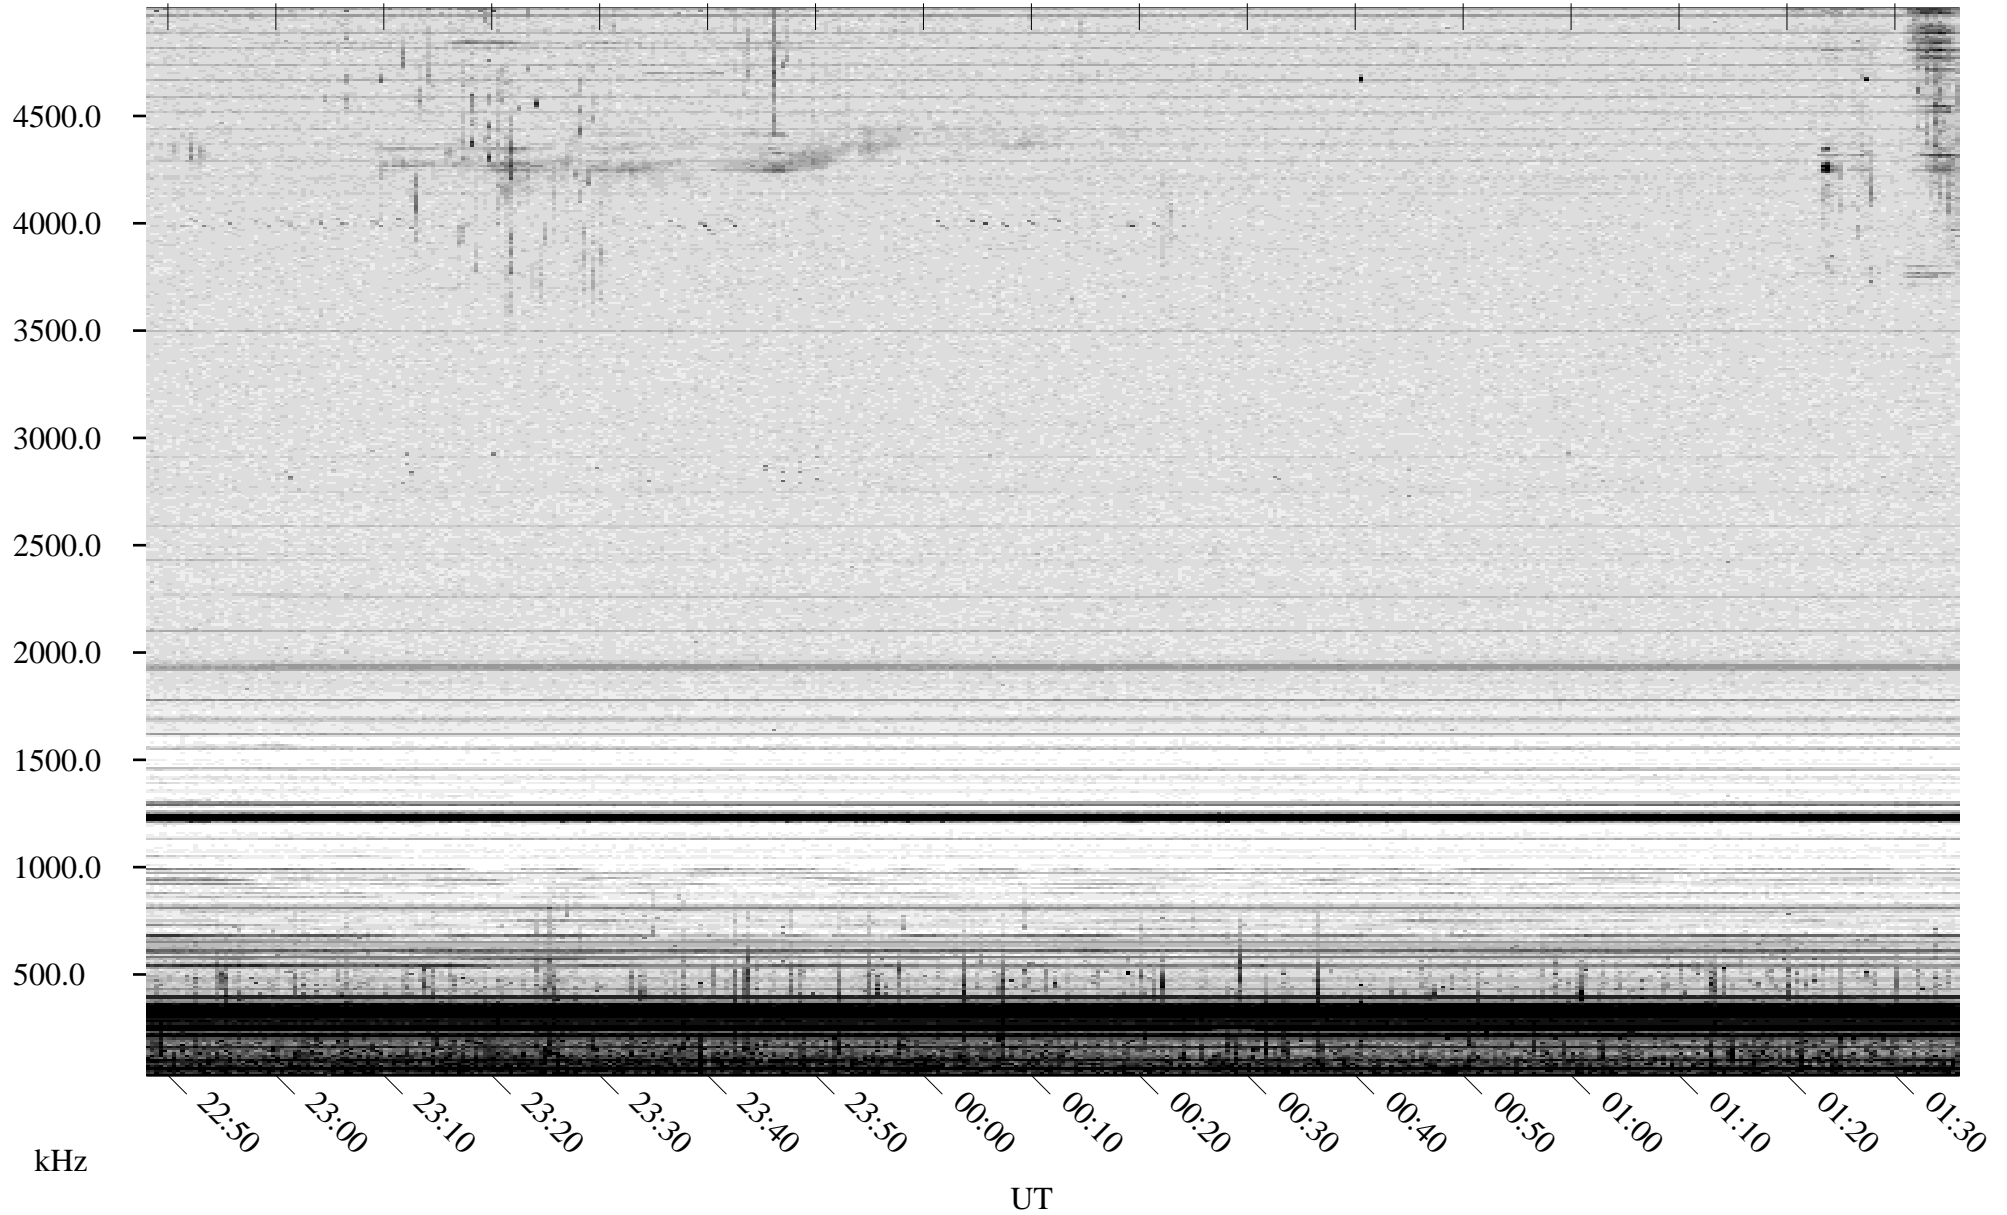

05/23/2007 Churchill, Manitoba

Linear Scale Black = 161 White = 15

CH07143L.R00m max_12

Page 1

05/23/2007 Churchill, Manitoba

Linear Scale Black = 161 White = 15

CH07143L.R00m max_12

Page 2

05/24/2007 Churchill, Manitoba

Linear Scale Black = 161 White = 15

CH07143L.R00m max_12

Page 3

05/24/2007 Churchill, Manitoba

Linear Scale Black = 161 White = 15

CH07143L.R00m max_12

Page 4

05/24/2007 Churchill, Manitoba

Linear Scale Black = 161 White = 15

CH07143L.R00m max_12

Page 5

05/24/2007 Churchill, Manitoba

Linear Scale Black = 161 White = 15

CH07143L.R00m max_12

Page 6

05/24/2007 Churchill, Manitoba

Linear Scale Black = 161 White = 15

CH07143L.R00m max_12

Page 7

05/24/2007 Churchill, Manitoba

Linear Scale Black = 161 White = 15

CH07143L.R00m max_12