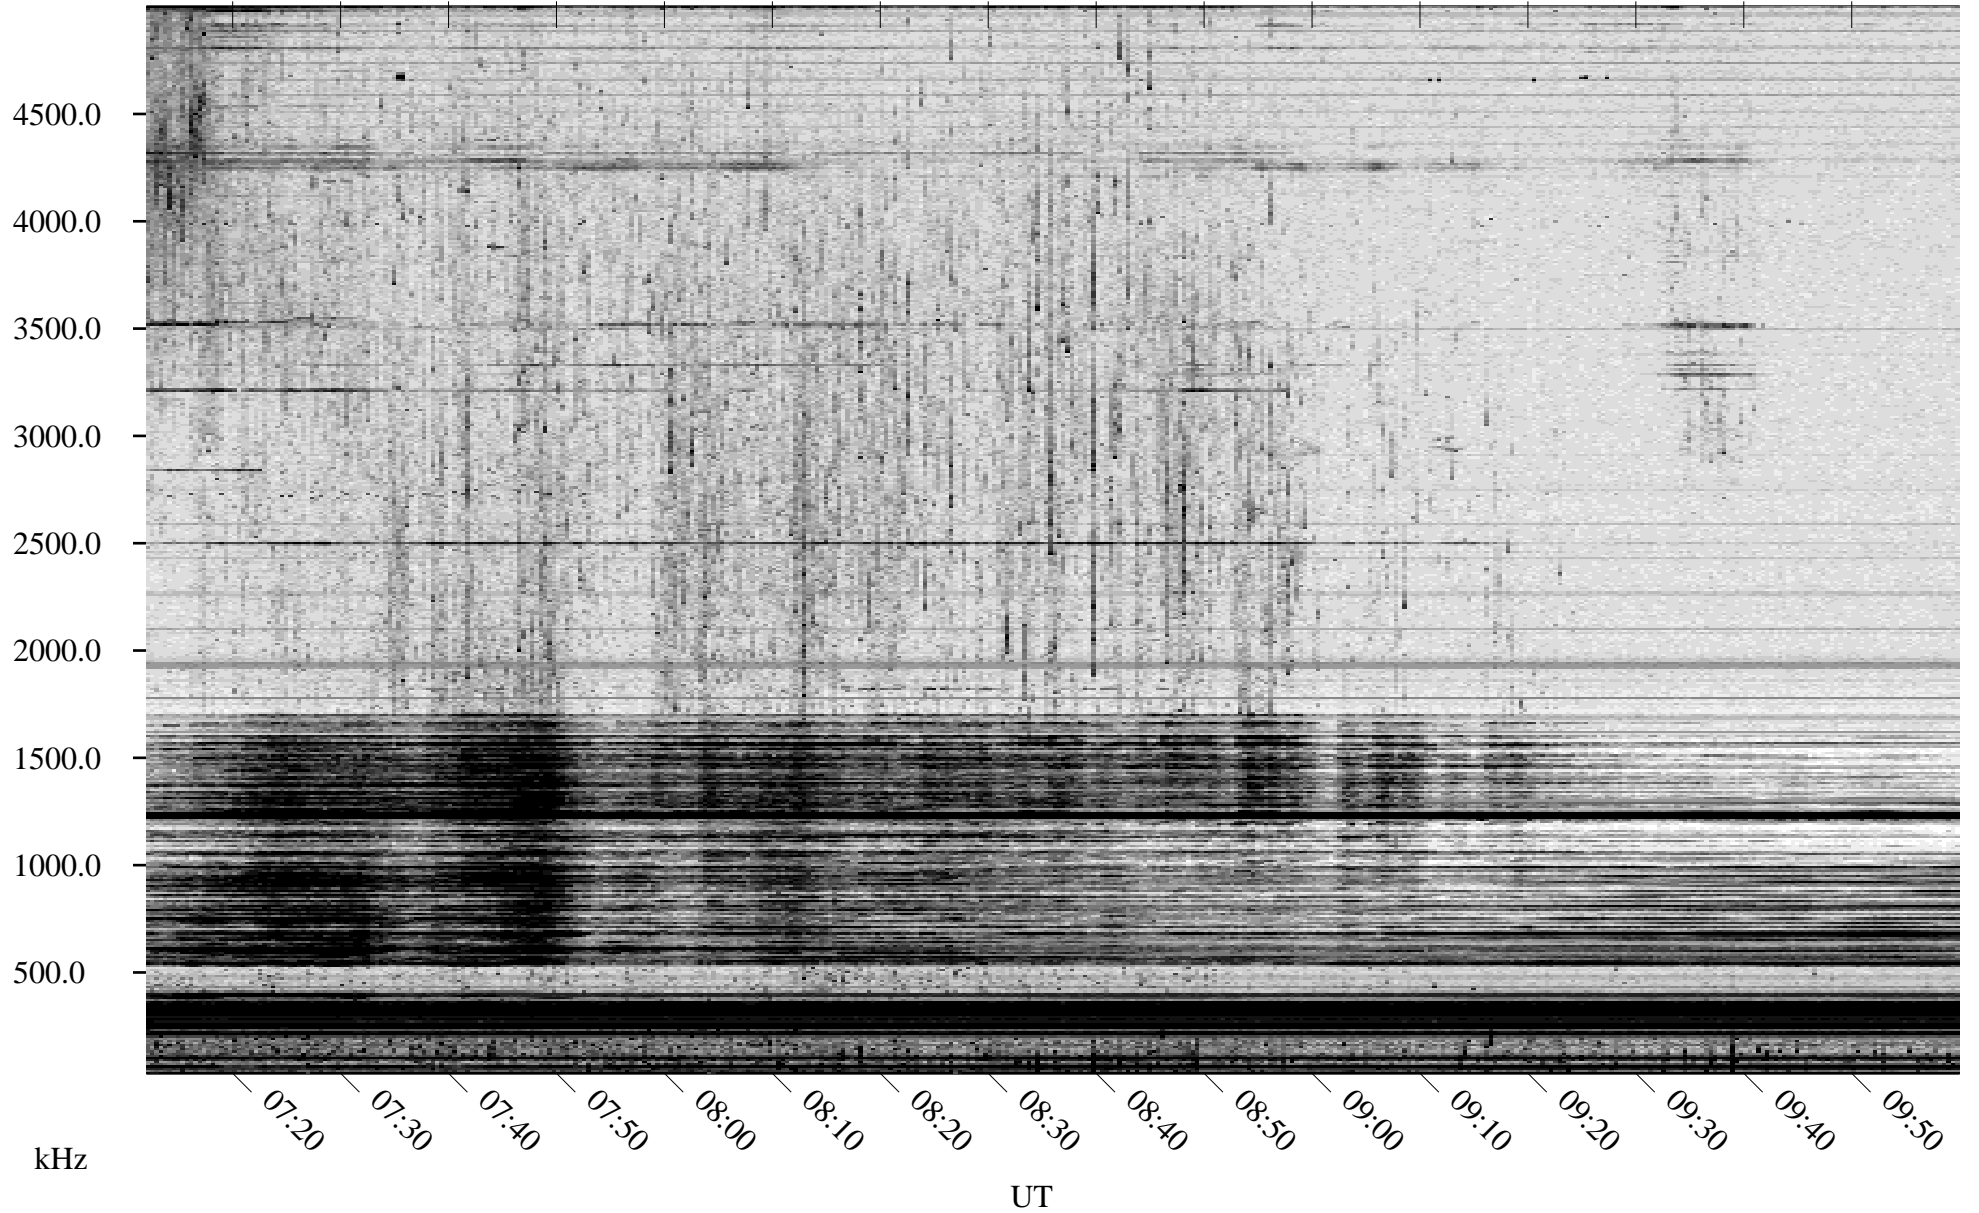

05/25/2007 Churchill, Manitoba

Linear Scale Black = 161 White = 15

CH07145L.R00m max_12

Page 1

05/25/2007 Churchill, Manitoba

Linear Scale Black = 161 White = 15

CH07145L.R00m max_12

Page 2

05/26/2007 Churchill, Manitoba

Linear Scale Black = 161 White = 15

CH07145L.R00m max_12

Page 3

05/26/2007 Churchill, Manitoba

Linear Scale Black = 161 White = 15

CH07145L.R00m max_12

Page 4

05/26/2007 Churchill, Manitoba

Linear Scale Black = 161 White = 15

CH07145L.R00m max_12

Page 5

05/26/2007 Churchill, Manitoba

Linear Scale Black = 161 White = 15

CH07145L.R00m max_12

Page 6

05/26/2007 Churchill, Manitoba

Linear Scale Black = 161 White = 15

CH07145L.R00m max_12

Page 7

05/26/2007 Churchill, Manitoba

Linear Scale Black = 161 White = 15

CH07145L.R00m max_12