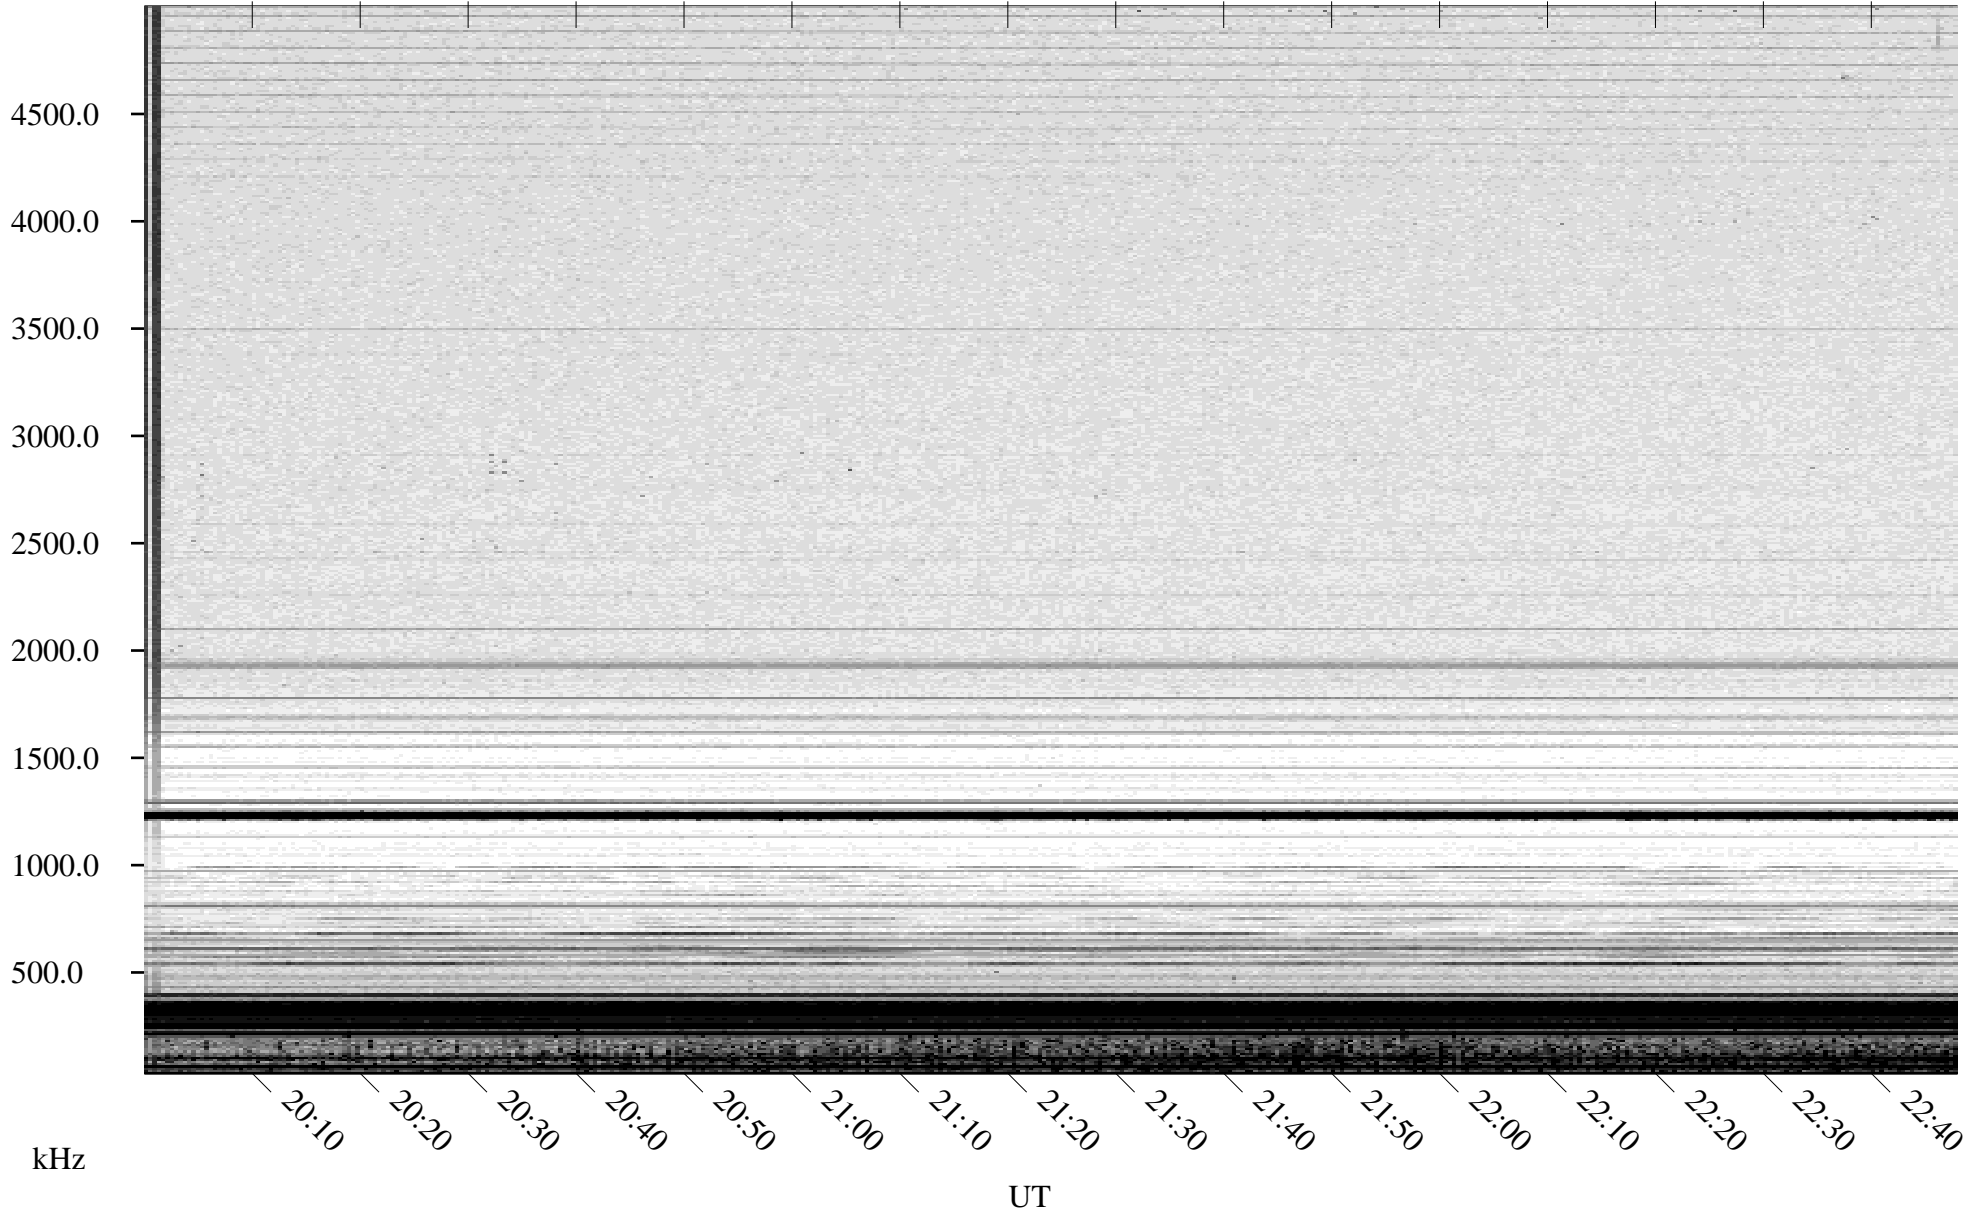

05/25/2007 Churchill, Manitoba

Linear Scale Black = 161 White = 15

CH07145L.R00m max_12

Page 1

05/25/2007 Churchill, Manitoba

Linear Scale Black = 161 White = 15

CH07145L.R00m max_12

Page 2

05/26/2007 Churchill, Manitoba

Linear Scale Black = 161 White = 15

CH07145L.R00m max_12

Page 3

05/26/2007 Churchill, Manitoba

Linear Scale Black = 161 White = 15

CH07145L.R00m max_12

Page 4

05/26/2007 Churchill, Manitoba

Linear Scale Black = 161 White = 15

CH07145L.R00m max_12

Page 5

05/26/2007 Churchill, Manitoba

Linear Scale Black = 161 White = 15

CH07145L.R00m max_12

Page 6

05/26/2007 Churchill, Manitoba

Linear Scale Black = 161 White = 15

CH07145L.R00m max_12

Page 7

05/26/2007 Churchill, Manitoba

Linear Scale Black = 161 White = 15

CH07145L.R00m max_12