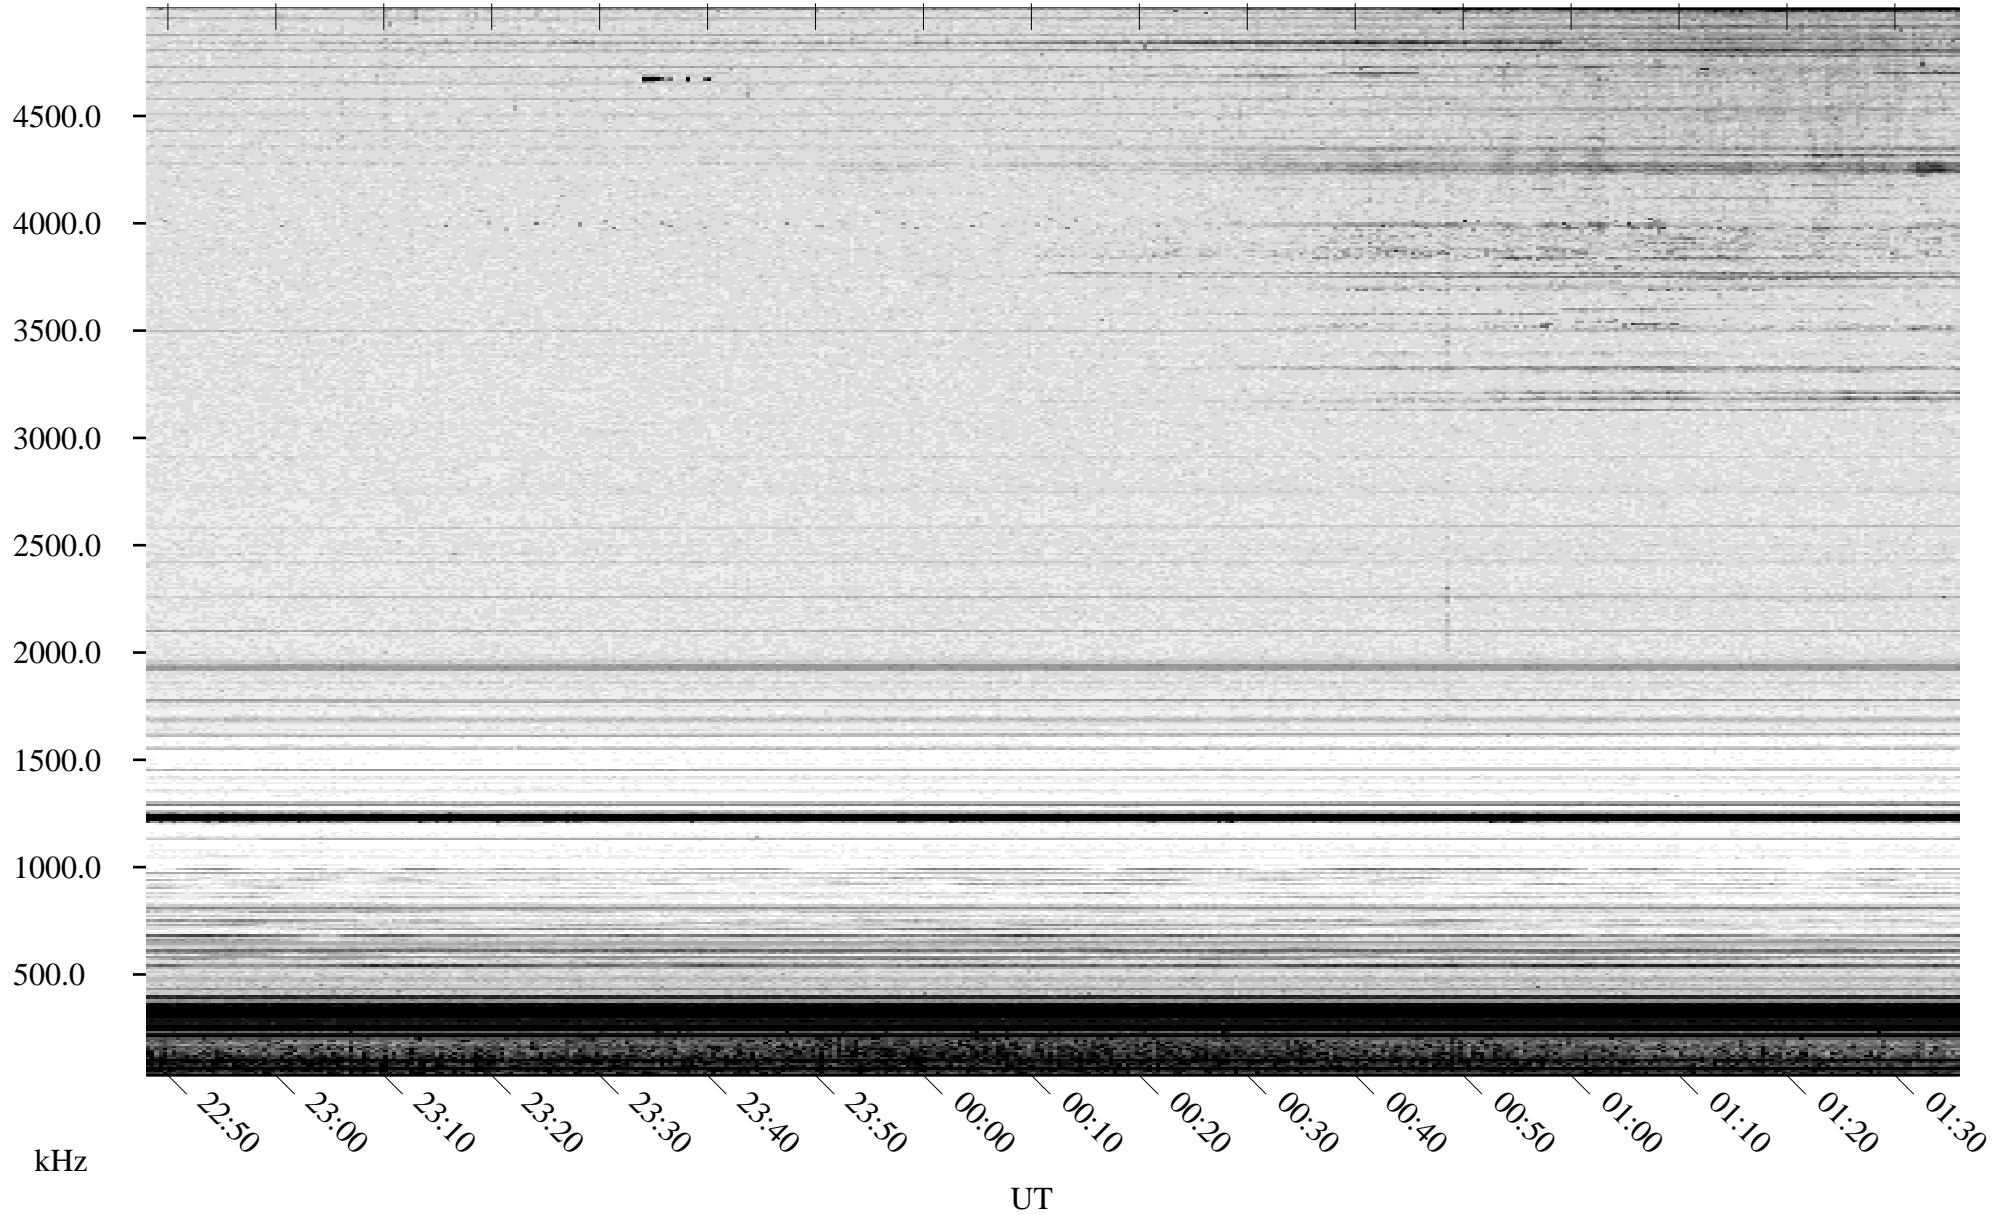

05/25/2007 Churchill, Manitoba

Linear Scale Black = 161 White = 15

CH07145L.R00m max_12

Page 1

05/25/2007 Churchill, Manitoba

Linear Scale Black = 161 White = 15

CH07145L.R00m max_12

Page 2

05/26/2007 Churchill, Manitoba

Linear Scale Black = 161 White = 15

CH07145L.R00m max_12

Page 3

05/26/2007 Churchill, Manitoba

Linear Scale Black = 161 White = 15

CH07145L.R00m max_12

Page 4

05/26/2007 Churchill, Manitoba

Linear Scale Black = 161 White = 15

CH07145L.R00m max_12

Page 5

05/26/2007 Churchill, Manitoba

Linear Scale Black = 161 White = 15

CH07145L.R00m max_12

Page 6

05/26/2007 Churchill, Manitoba

Linear Scale Black = 161 White = 15

CH07145L.R00m max_12

Page 7

05/26/2007 Churchill, Manitoba

Linear Scale Black = 161 White = 15

CH07145L.R00m max_12