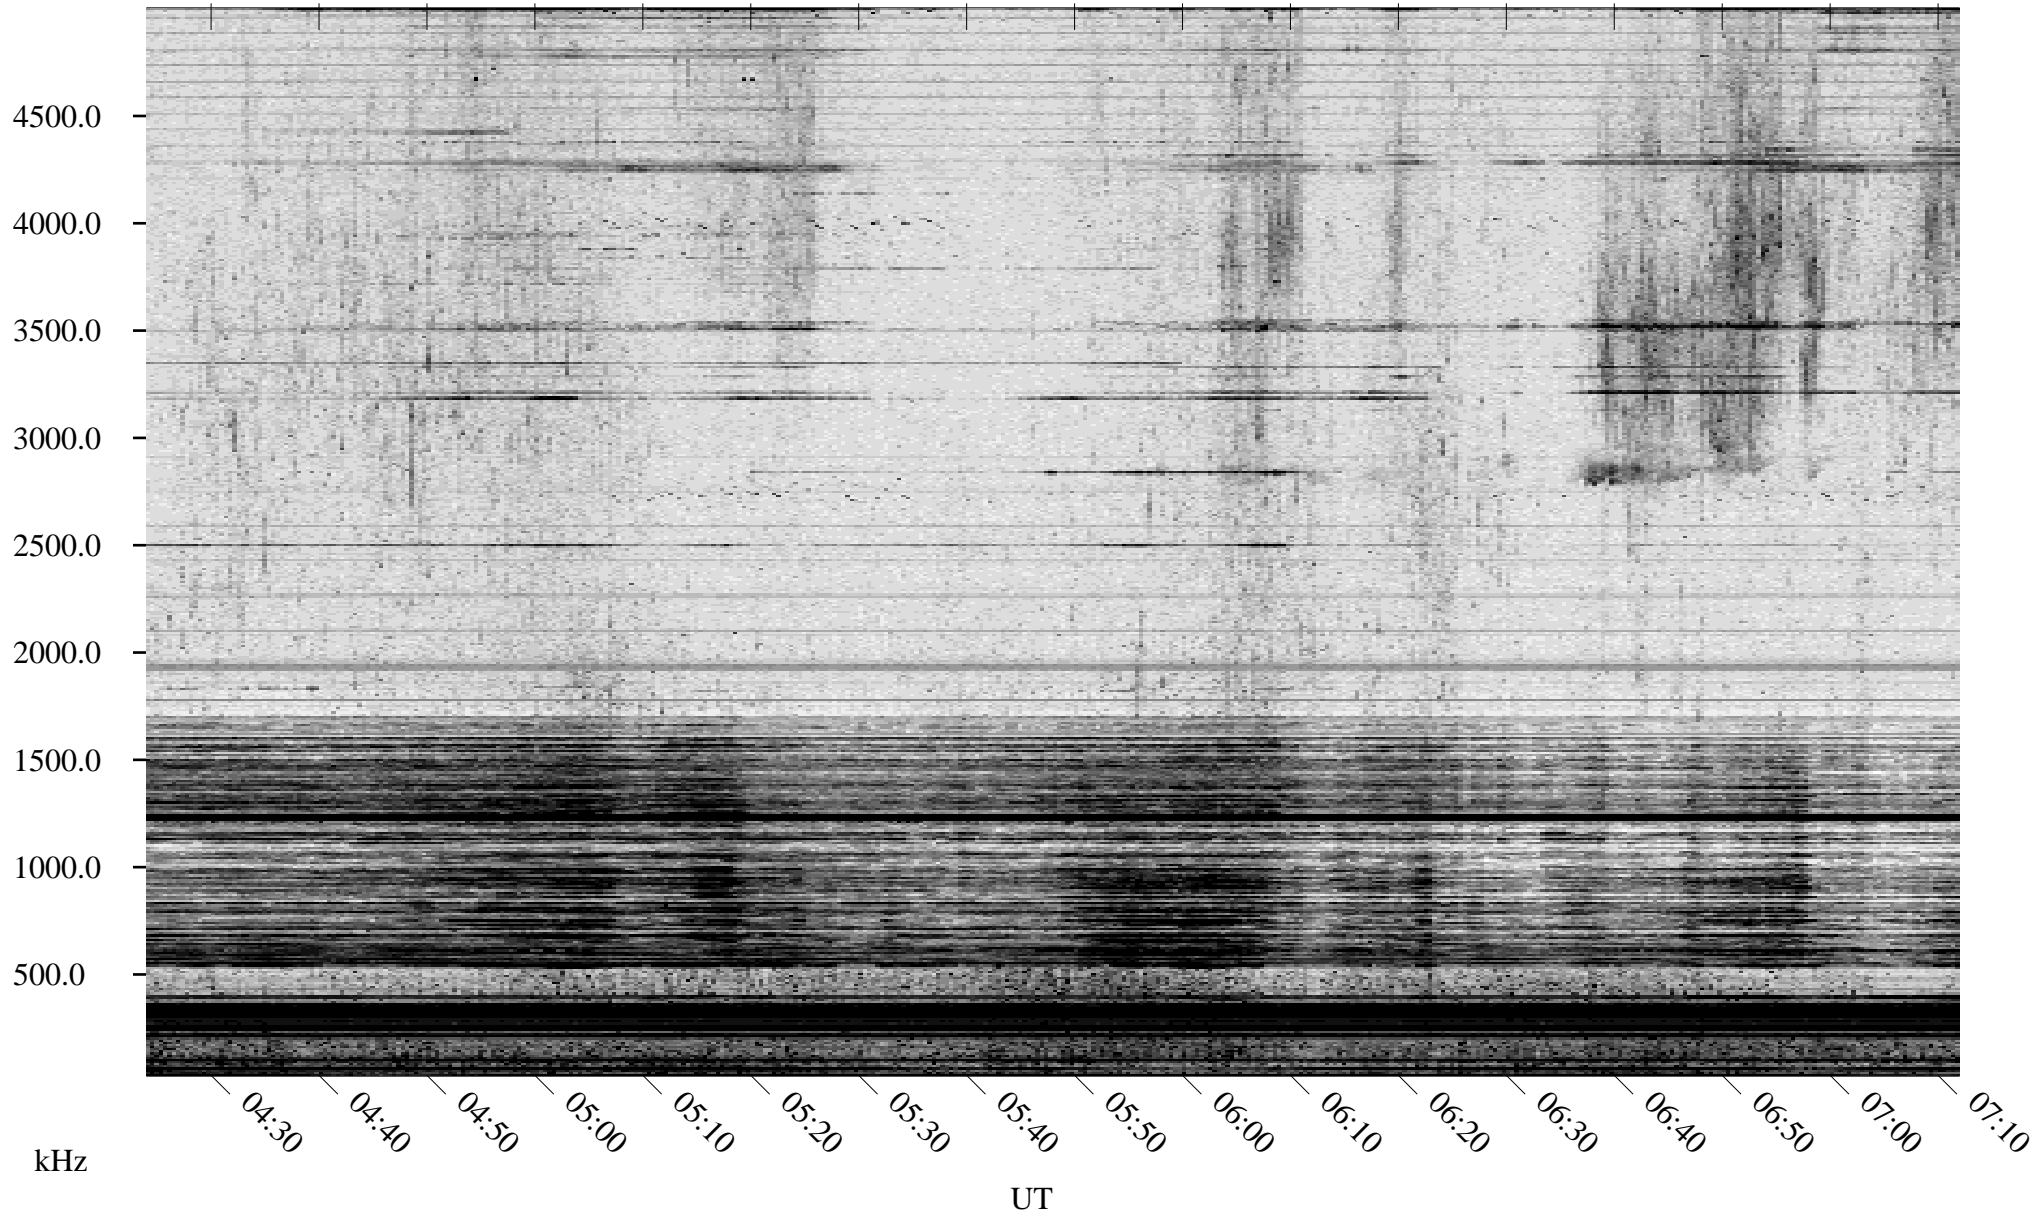

05/25/2007 Churchill, Manitoba

Linear Scale Black = 161 White = 15

CH07145L.R00m max_12

Page 1

05/25/2007 Churchill, Manitoba

Linear Scale Black = 161 White = 15

CH07145L.R00m max_12

Page 2

05/26/2007 Churchill, Manitoba

Linear Scale Black = 161 White = 15

CH07145L.R00m max_12

Page 3

05/26/2007 Churchill, Manitoba

Linear Scale Black = 161 White = 15

CH07145L.R00m max_12

Page 4

05/26/2007 Churchill, Manitoba

Linear Scale Black = 161 White = 15

CH07145L.R00m max_12

Page 5

05/26/2007 Churchill, Manitoba

Linear Scale Black = 161 White = 15

CH07145L.R00m max_12

Page 6

05/26/2007 Churchill, Manitoba

Linear Scale Black = 161 White = 15

CH07145L.R00m max_12

Page 7

05/26/2007 Churchill, Manitoba

Linear Scale Black = 161 White = 15

CH07145L.R00m max_12