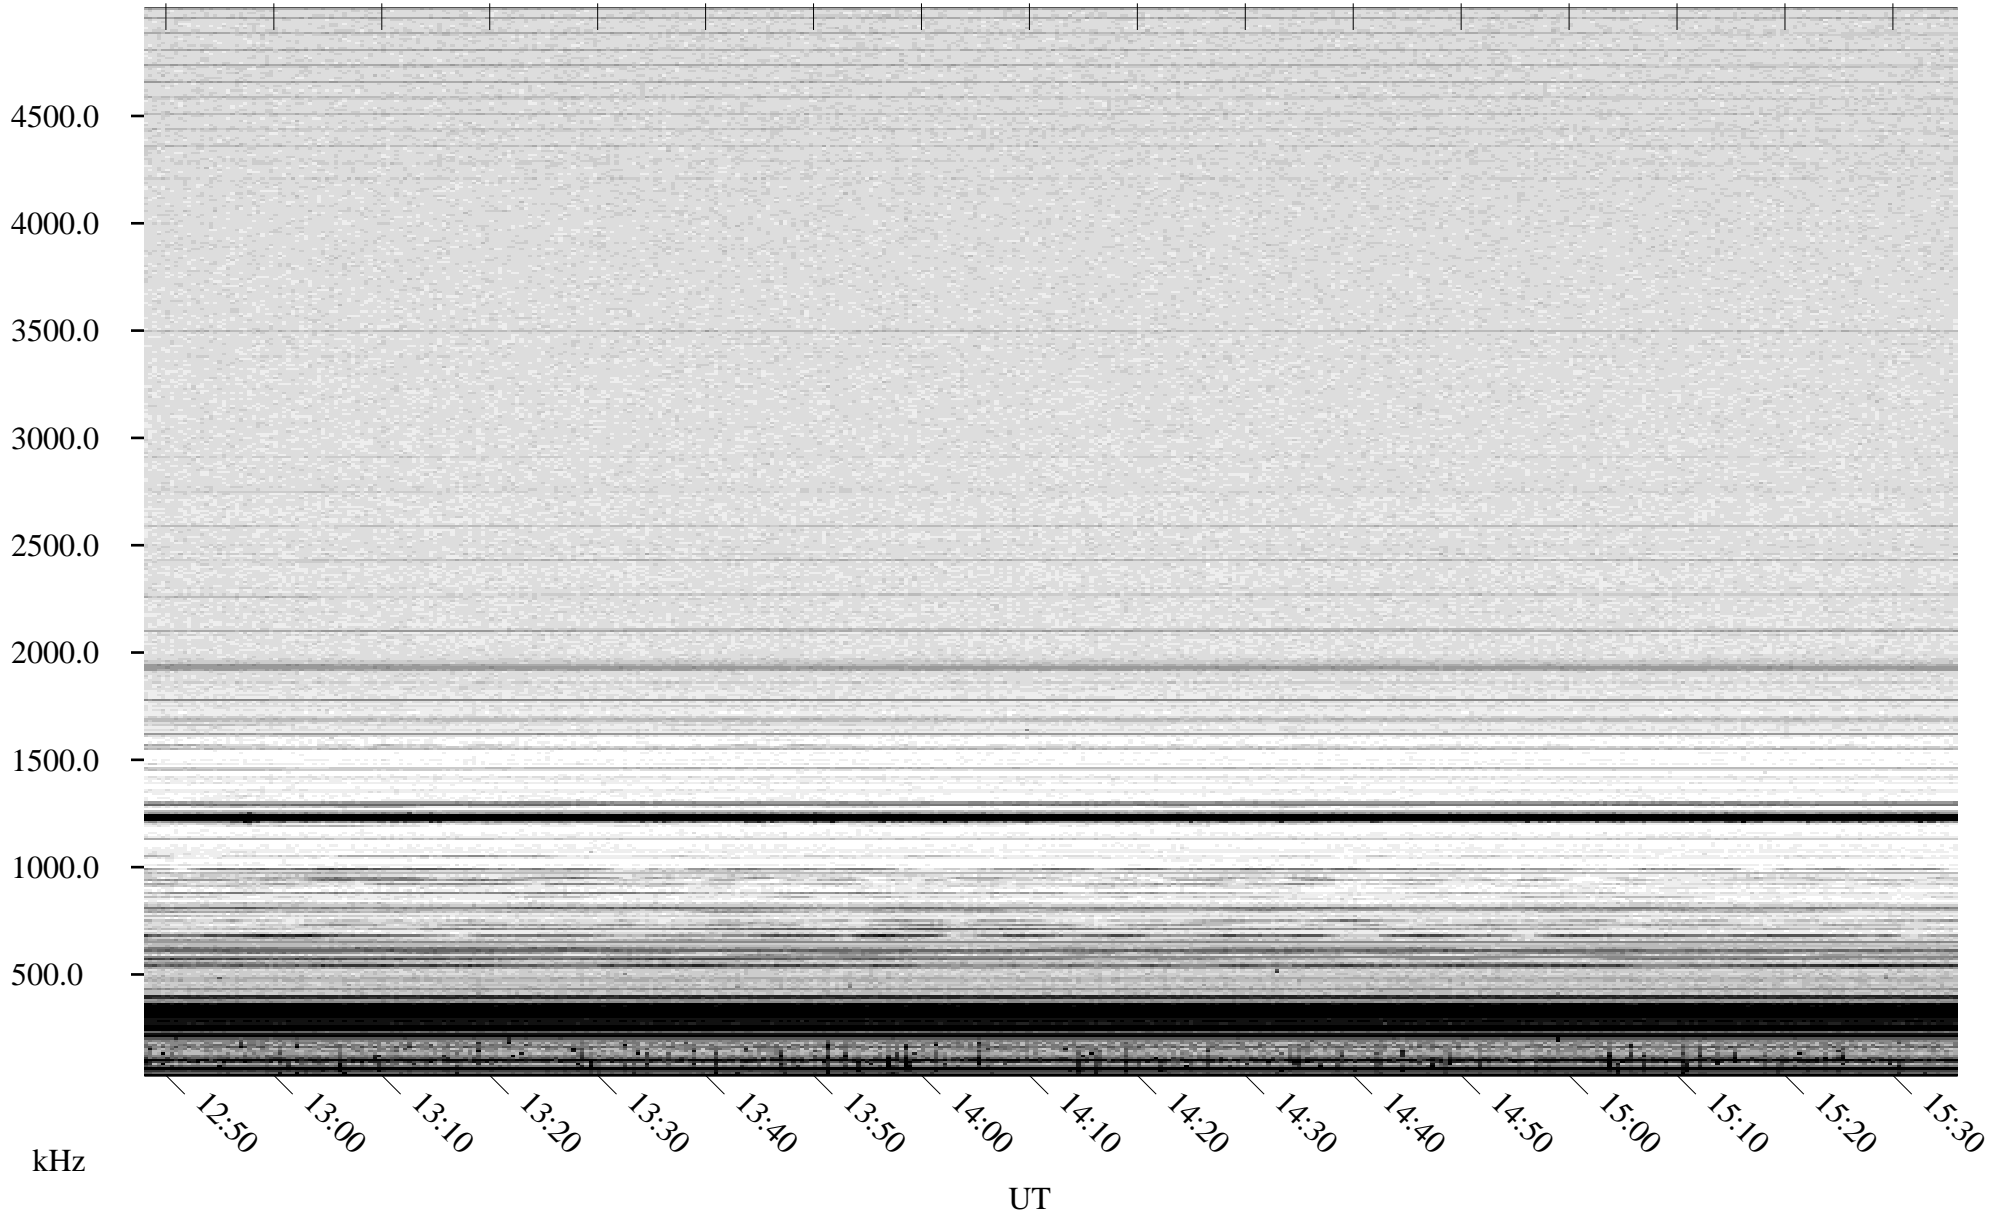

05/25/2007 Churchill, Manitoba

Linear Scale Black = 161 White = 15

CH07145L.R00m max_12

Page 1

05/25/2007 Churchill, Manitoba

Linear Scale Black = 161 White = 15

CH07145L.R00m max_12

Page 2

05/26/2007 Churchill, Manitoba

Linear Scale Black = 161 White = 15

CH07145L.R00m max_12

Page 3

05/26/2007 Churchill, Manitoba

Linear Scale Black = 161 White = 15

CH07145L.R00m max_12

Page 4

05/26/2007 Churchill, Manitoba

Linear Scale Black = 161 White = 15

CH07145L.R00m max_12

Page 5

05/26/2007 Churchill, Manitoba

Linear Scale Black = 161 White = 15

CH07145L.R00m max_12

Page 6

05/26/2007 Churchill, Manitoba

Linear Scale Black = 161 White = 15

CH07145L.R00m max_12

Page 7

05/26/2007 Churchill, Manitoba

Linear Scale Black = 161 White = 15

CH07145L.R00m max_12