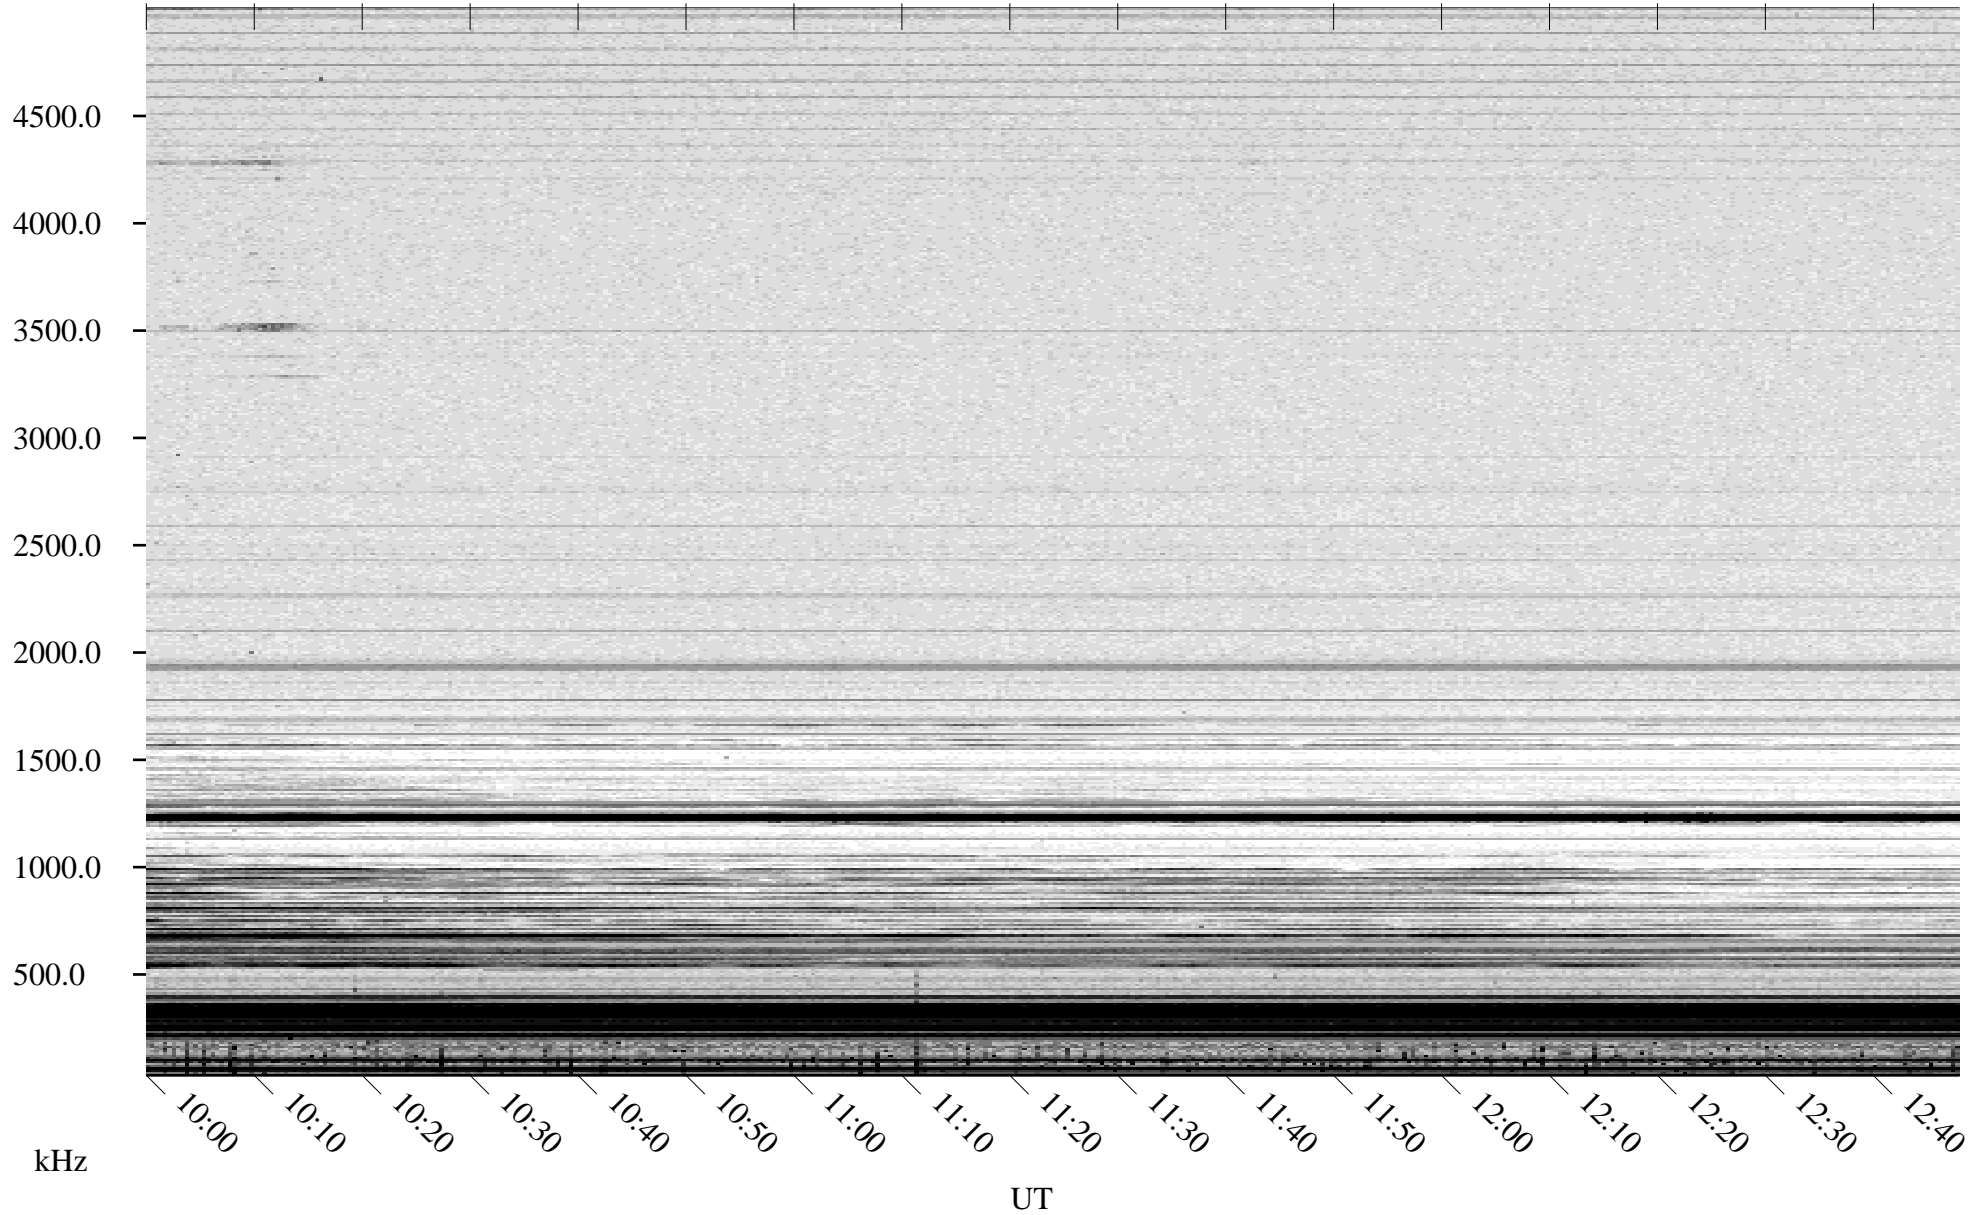

05/25/2007 Churchill, Manitoba

Linear Scale Black = 161 White = 15

CH07145L.R00m max_12

Page 1

05/25/2007 Churchill, Manitoba

Linear Scale Black = 161 White = 15

CH07145L.R00m max_12

Page 2

05/26/2007 Churchill, Manitoba

Linear Scale Black = 161 White = 15

CH07145L.R00m max_12

Page 3

05/26/2007 Churchill, Manitoba

Linear Scale Black = 161 White = 15

CH07145L.R00m max_12

Page 4

05/26/2007 Churchill, Manitoba

Linear Scale Black = 161 White = 15

CH07145L.R00m max_12

Page 5

05/26/2007 Churchill, Manitoba

Linear Scale Black = 161 White = 15

CH07145L.R00m max_12

Page 6

05/26/2007 Churchill, Manitoba

Linear Scale Black = 161 White = 15

CH07145L.R00m max_12

Page 7

05/26/2007 Churchill, Manitoba

Linear Scale Black = 161 White = 15

CH07145L.R00m max_12