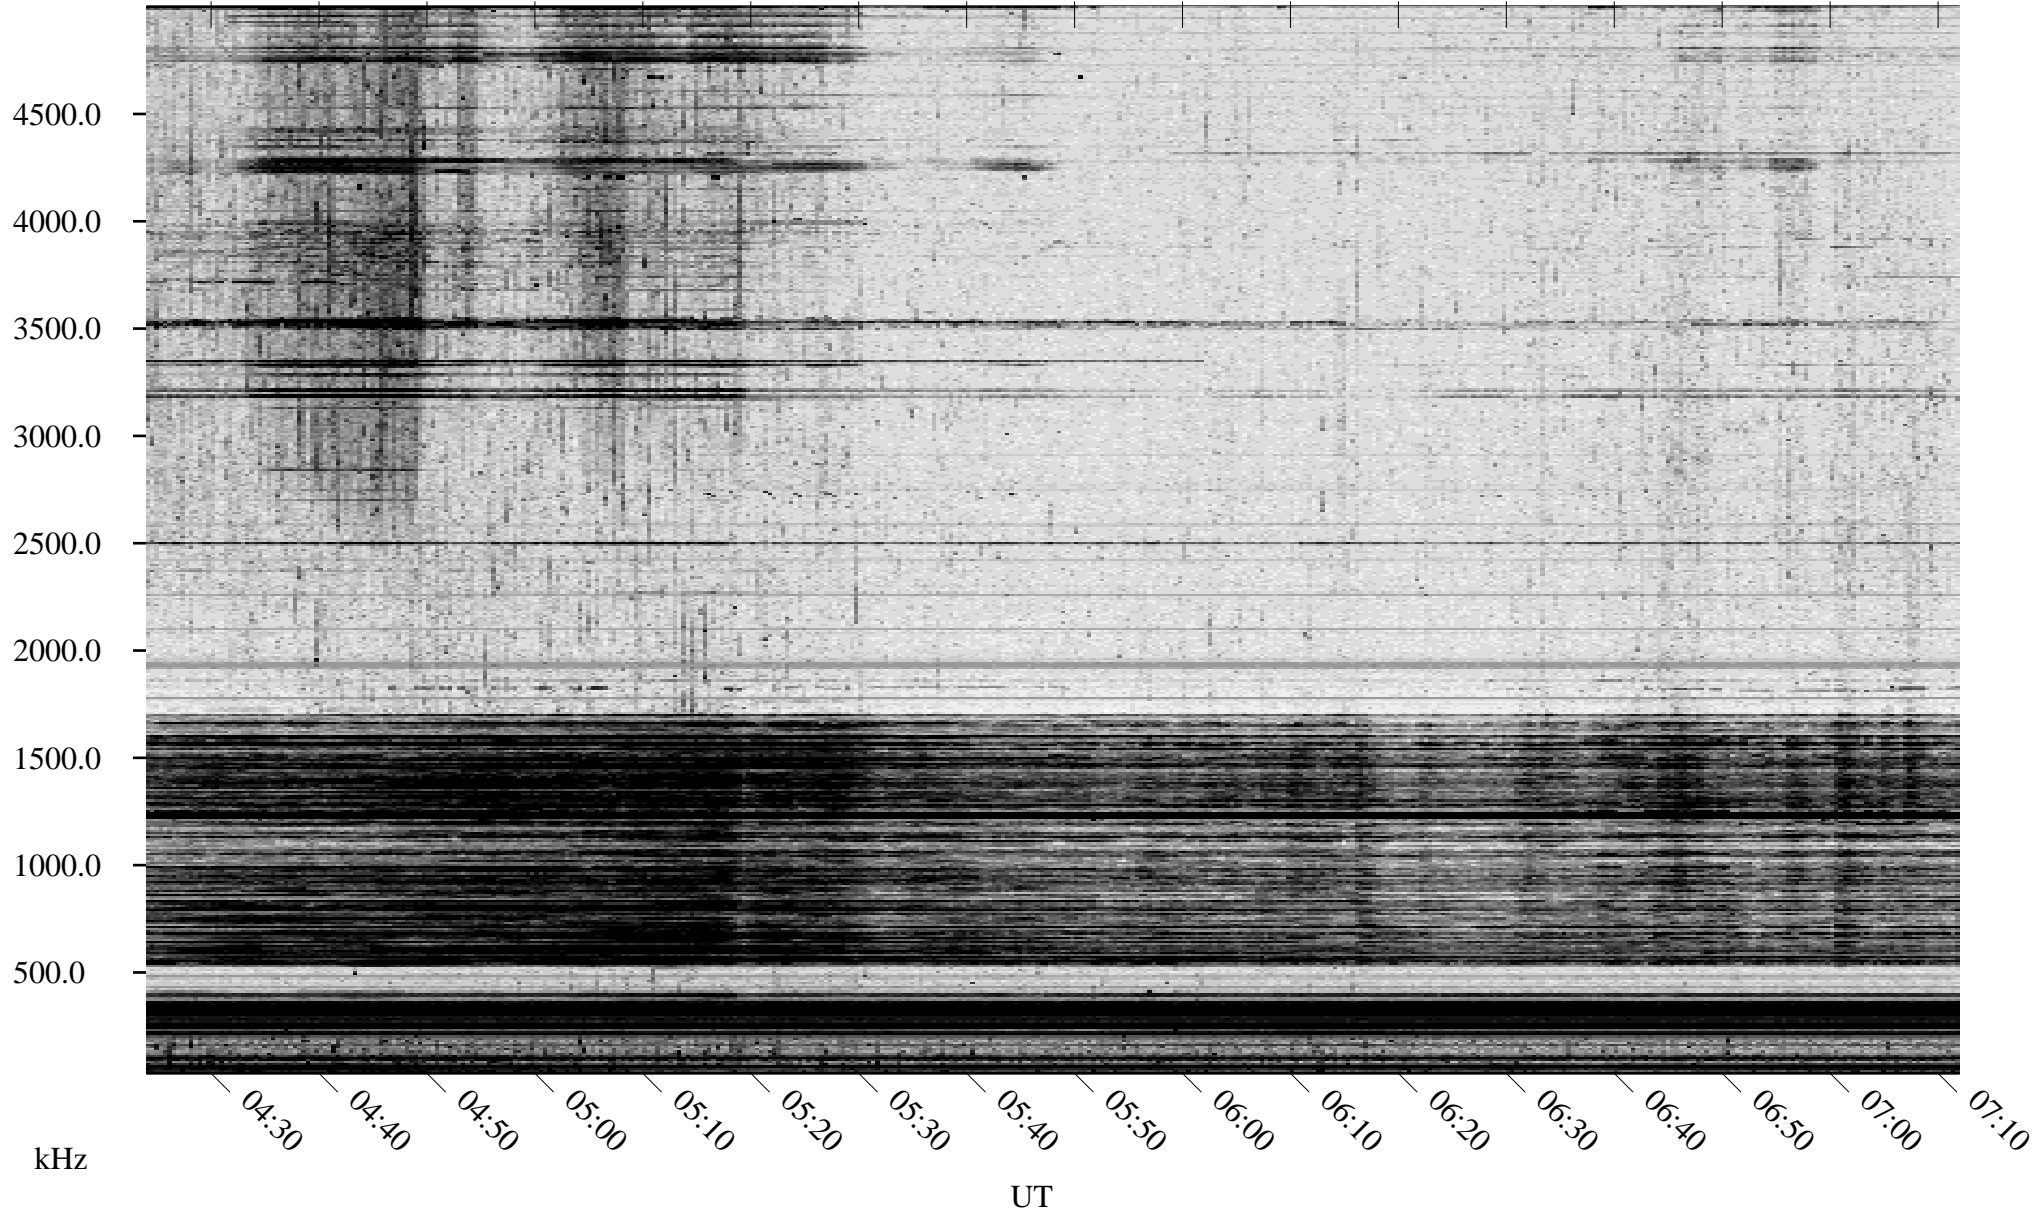

# 05/26/2007 Churchill, Manitoba

Linear Scale    Black = 161    White = 15

CH07146L.R00m max\_12

Page 1

# 05/26/2007 Churchill, Manitoba

Linear Scale    Black = 161    White = 15

CH07146L.R00m max\_12

Page 2

# 05/27/2007 Churchill, Manitoba

Linear Scale    Black = 161    White = 15

CH07146L.R00m max\_12

Page 3

# 05/27/2007 Churchill, Manitoba

Linear Scale    Black = 161    White = 15

CH07146L.R00m max\_12

Page 4