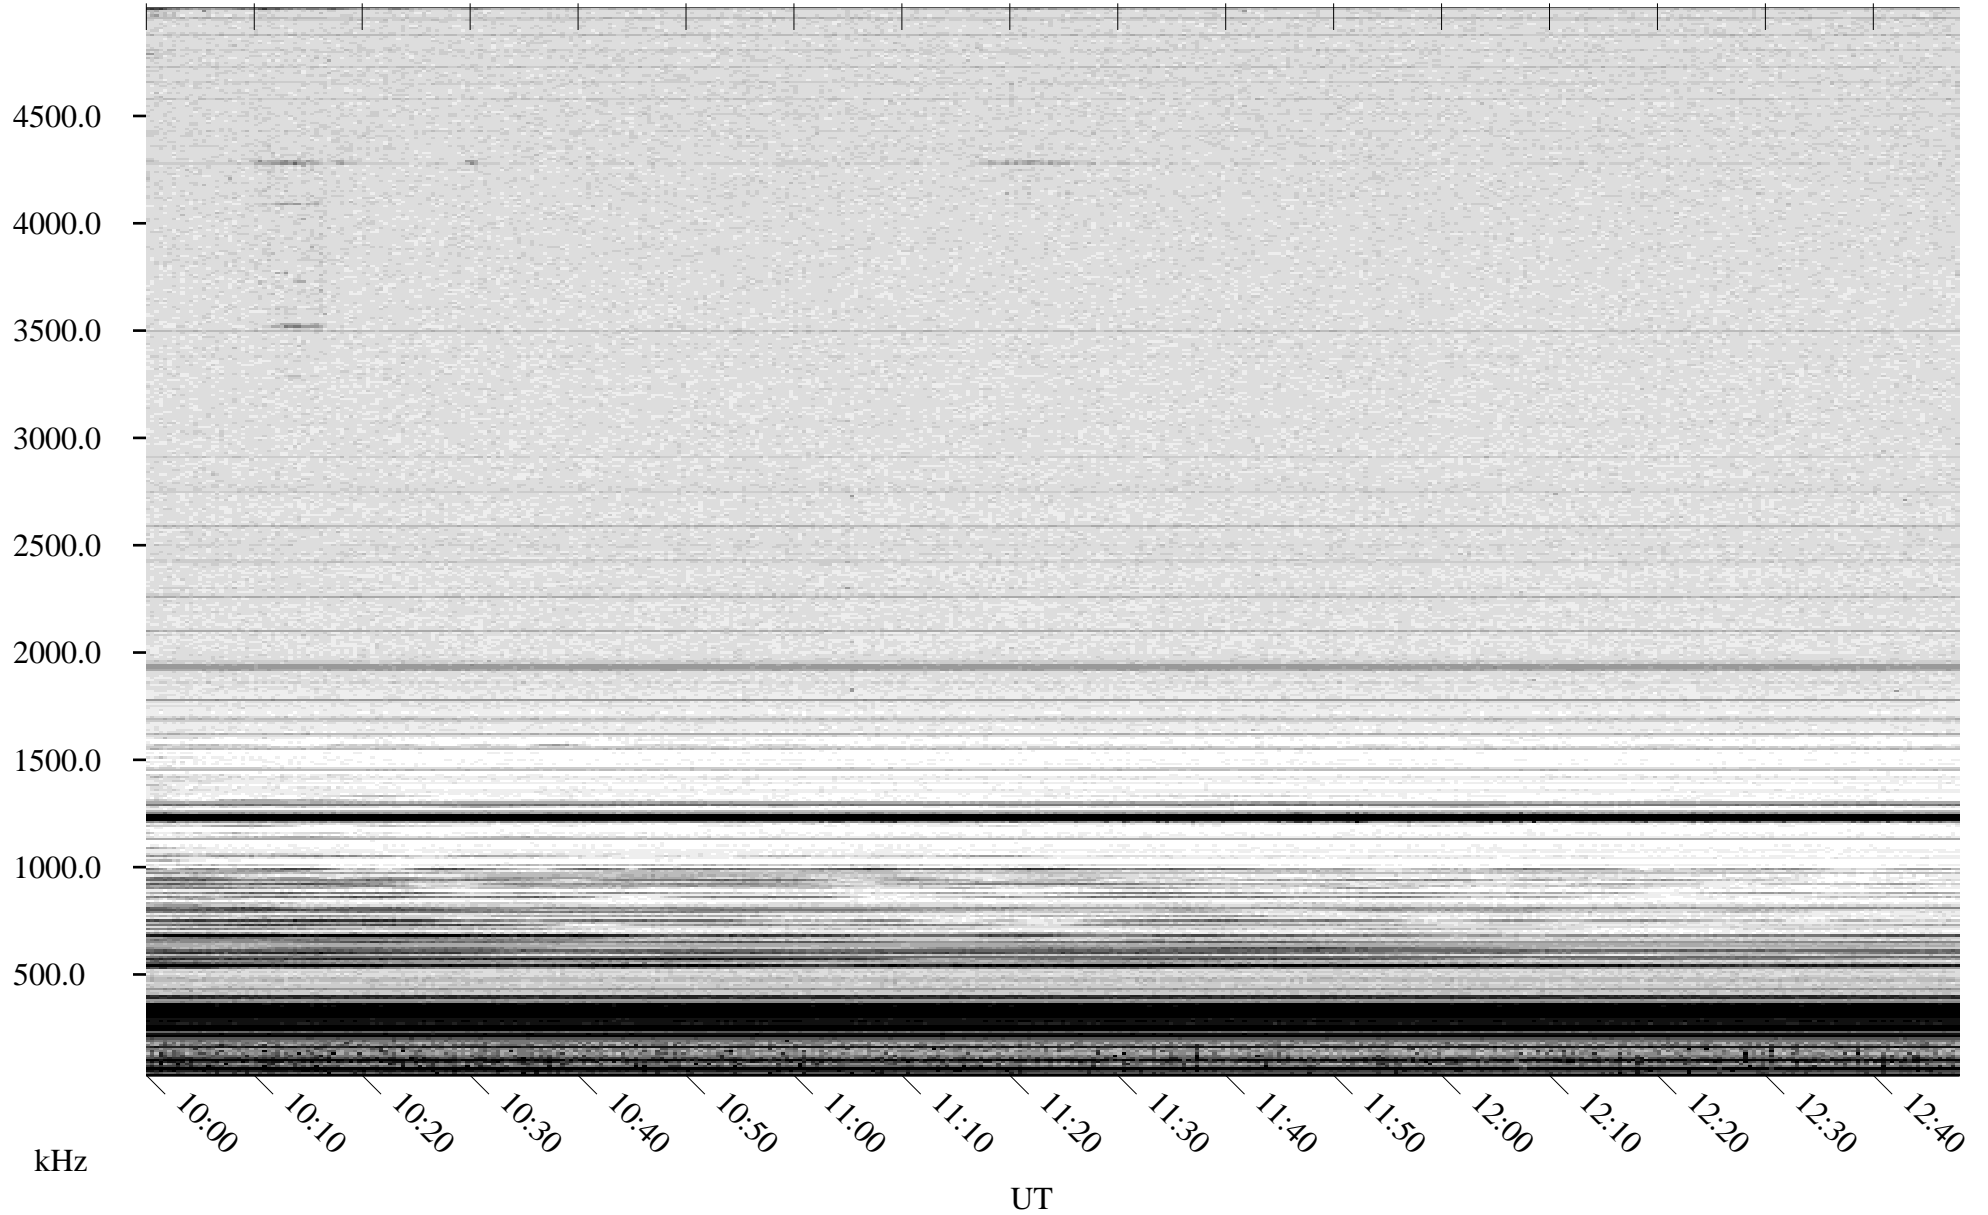

# 05/27/2007 Churchill, Manitoba

Linear Scale    Black = 161    White = 15

CH07146L.R00m max\_12

Page 4

# 05/27/2007 Churchill, Manitoba

Linear Scale    Black = 161    White = 15

CH07146L.R00m max\_12

Page 5

# 05/27/2007 Churchill, Manitoba

Linear Scale    Black = 161    White = 15

CH07146L.R00m max\_12

Page 6

05/27/2007 Churchill, Manitoba

Linear Scale Black = 161 White = 15

CH07146L.R00m max\_12

Page 7

# 05/27/2007 Churchill, Manitoba

Linear Scale    Black = 161    White = 15

CH07146L.R00m max\_12

Page 8