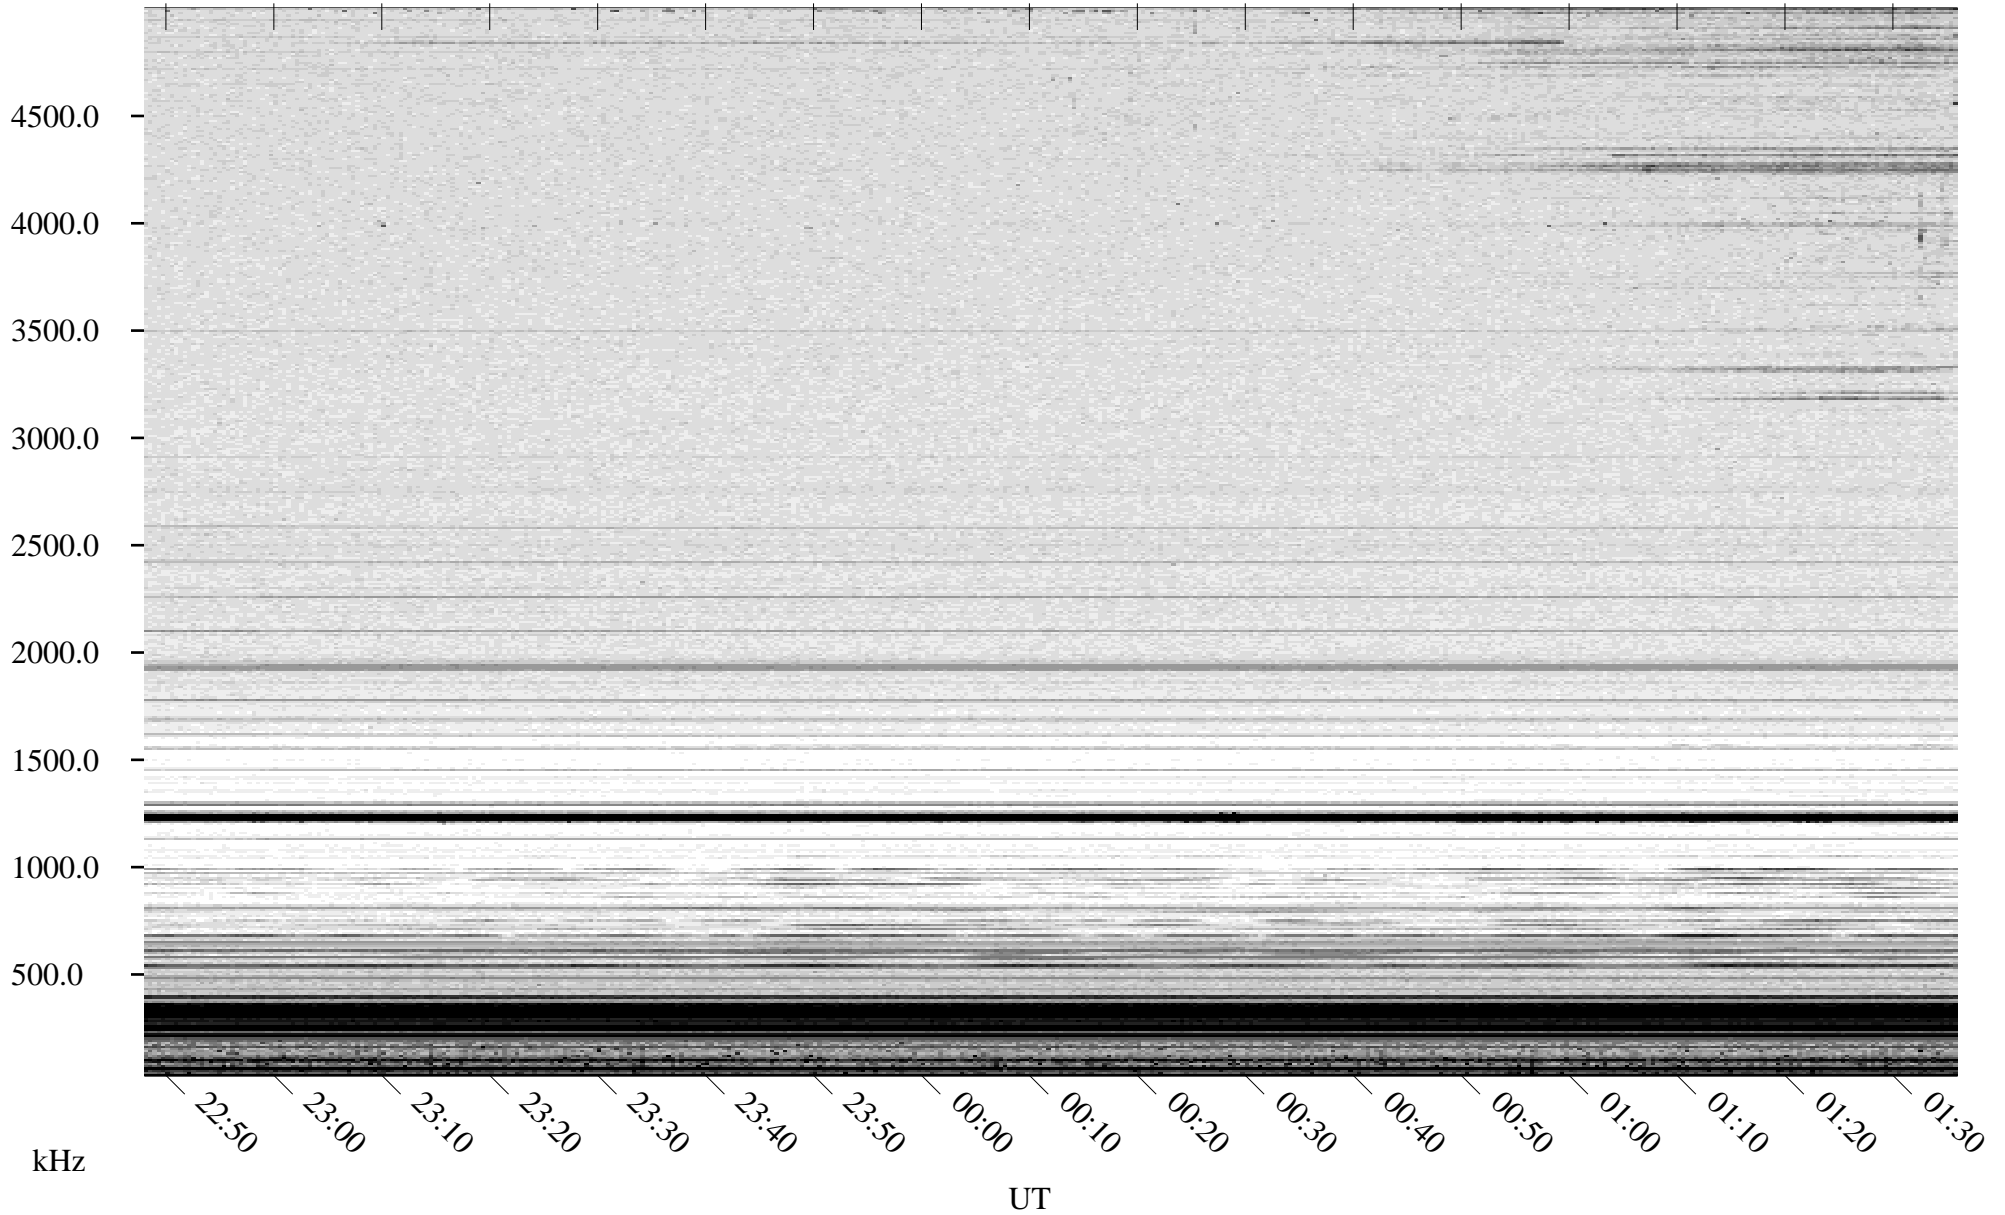

# 05/26/2007 Churchill, Manitoba

Linear Scale    Black = 161    White = 15

CH07146L.R00m max\_12

Page 1

# 05/26/2007 Churchill, Manitoba

Linear Scale    Black = 161    White = 15

CH07146L.R00m max\_12

Page 2

# 05/27/2007 Churchill, Manitoba

Linear Scale    Black = 161    White = 15

CH07146L.R00m max\_12

Page 3

# 05/27/2007 Churchill, Manitoba

Linear Scale    Black = 161    White = 15

CH07146L.R00m max\_12

Page 4