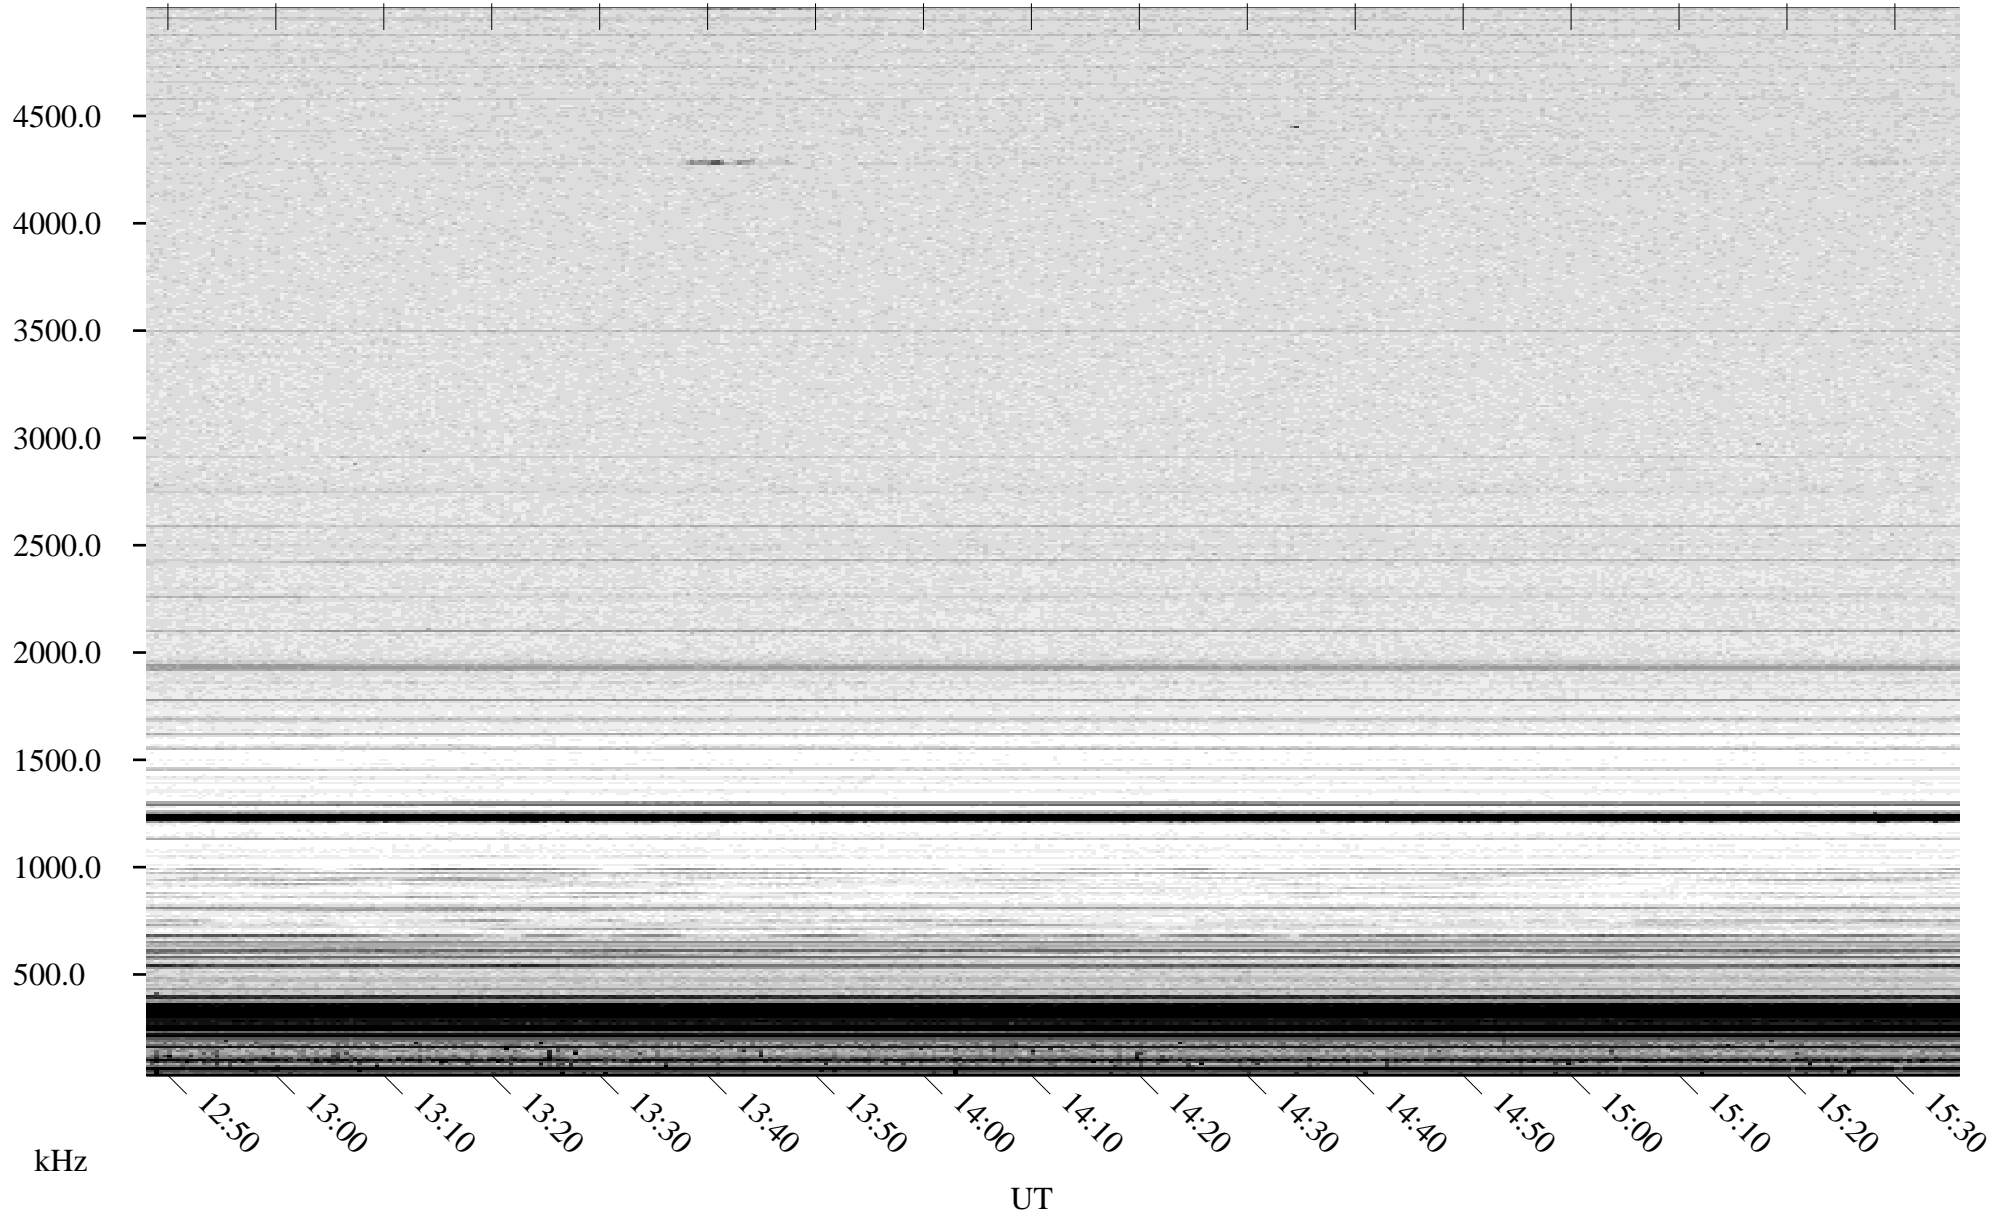

# 05/27/2007 Churchill, Manitoba

Linear Scale    Black = 161    White = 15

CH07146L.R00m max\_12

Page 4

# 05/27/2007 Churchill, Manitoba

Linear Scale    Black = 161    White = 15

CH07146L.R00m max\_12

Page 5

# 05/27/2007 Churchill, Manitoba

Linear Scale    Black = 161    White = 15

CH07146L.R00m max\_12

Page 6

05/27/2007 Churchill, Manitoba

Linear Scale Black = 161 White = 15

CH07146L.R00m max\_12

Page 7

# 05/27/2007 Churchill, Manitoba

Linear Scale    Black = 161    White = 15

CH07146L.R00m max\_12

Page 8