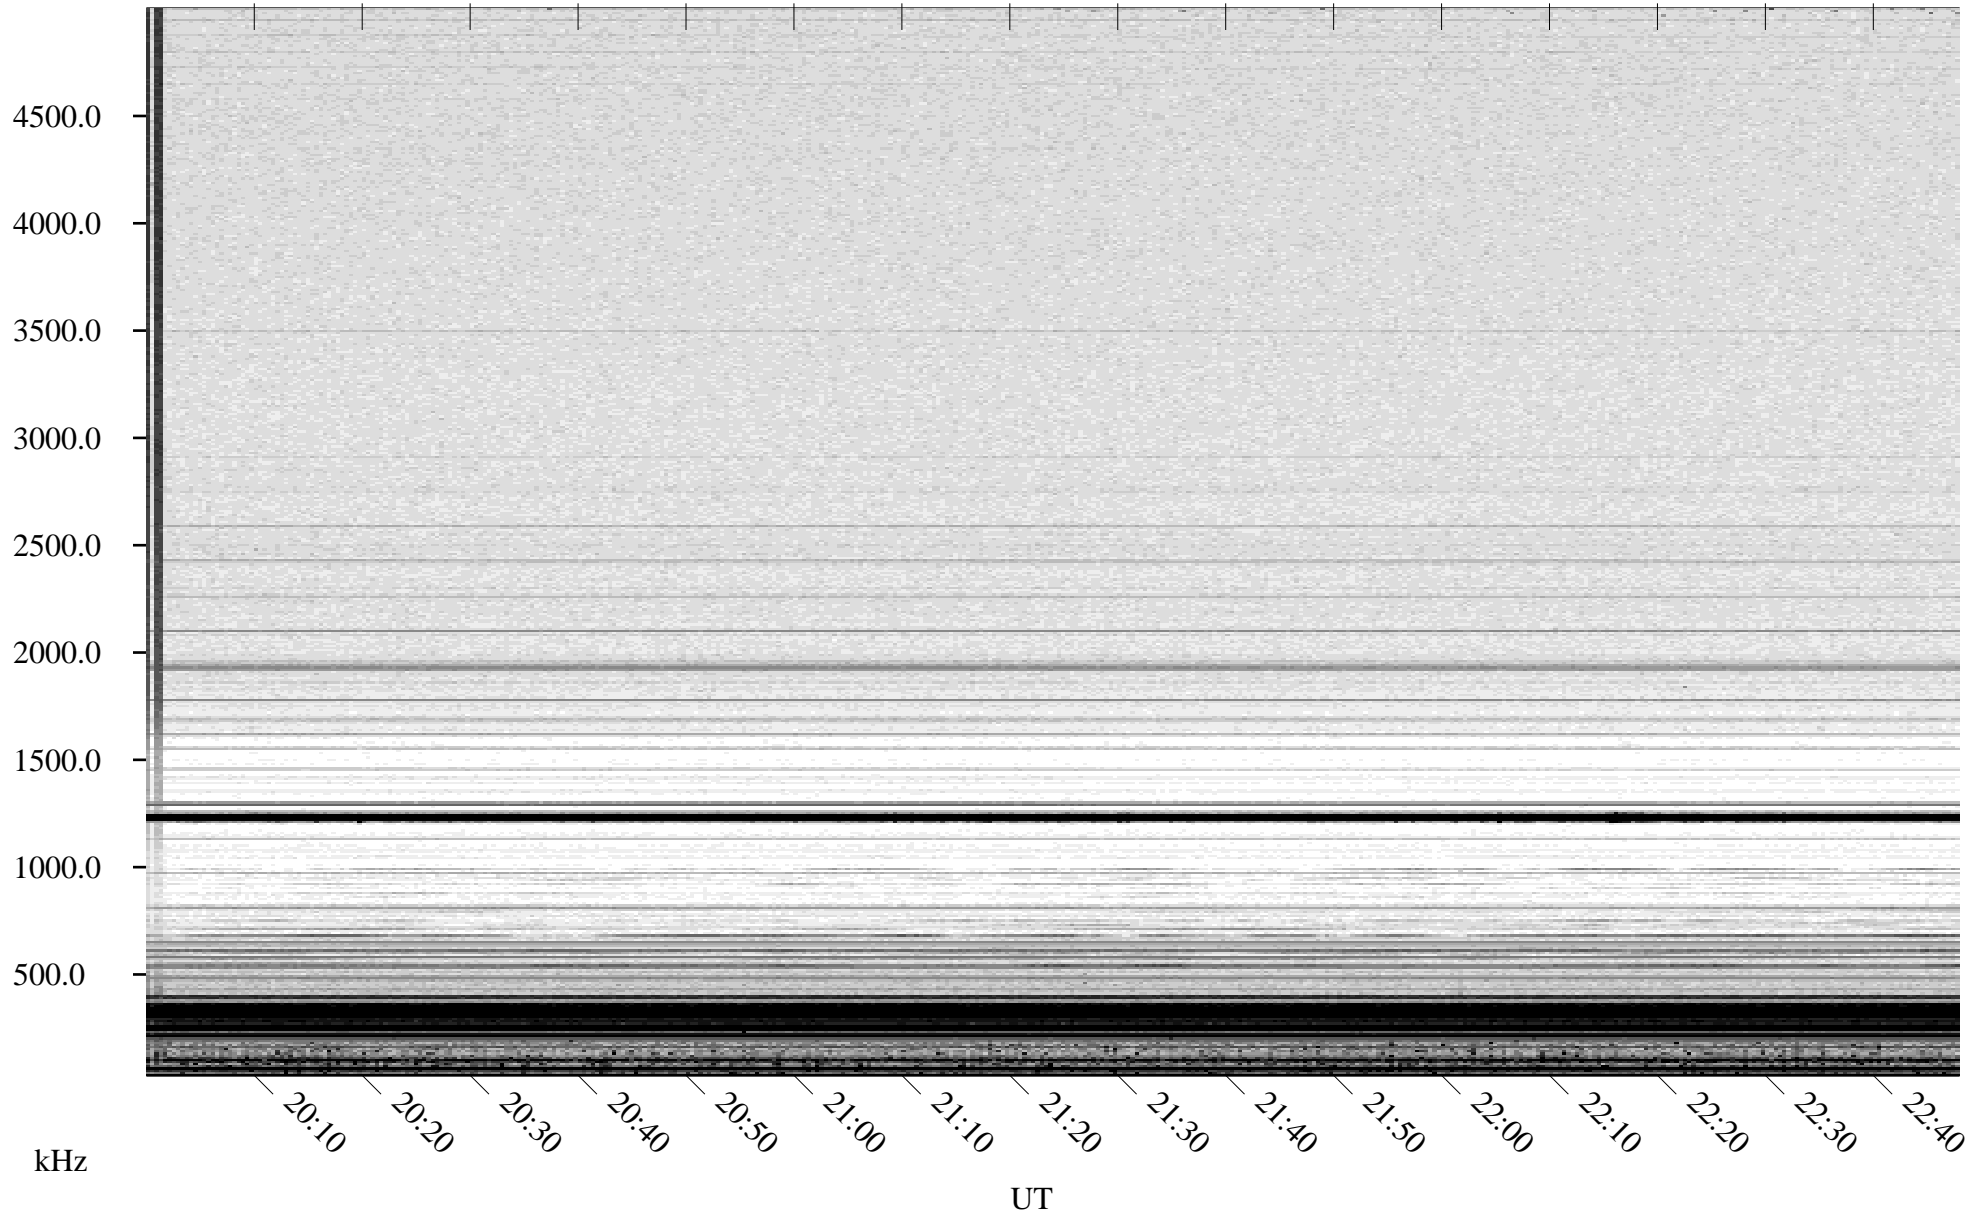

# 05/26/2007 Churchill, Manitoba

Linear Scale    Black = 161    White = 15

CH07146L.R00m max\_12

Page 1

# 05/26/2007 Churchill, Manitoba

Linear Scale    Black = 161    White = 15

CH07146L.R00m max\_12

Page 2

# 05/27/2007 Churchill, Manitoba

Linear Scale    Black = 161    White = 15

CH07146L.R00m max\_12

Page 3

# 05/27/2007 Churchill, Manitoba

Linear Scale    Black = 161    White = 15

CH07146L.R00m max\_12

Page 4