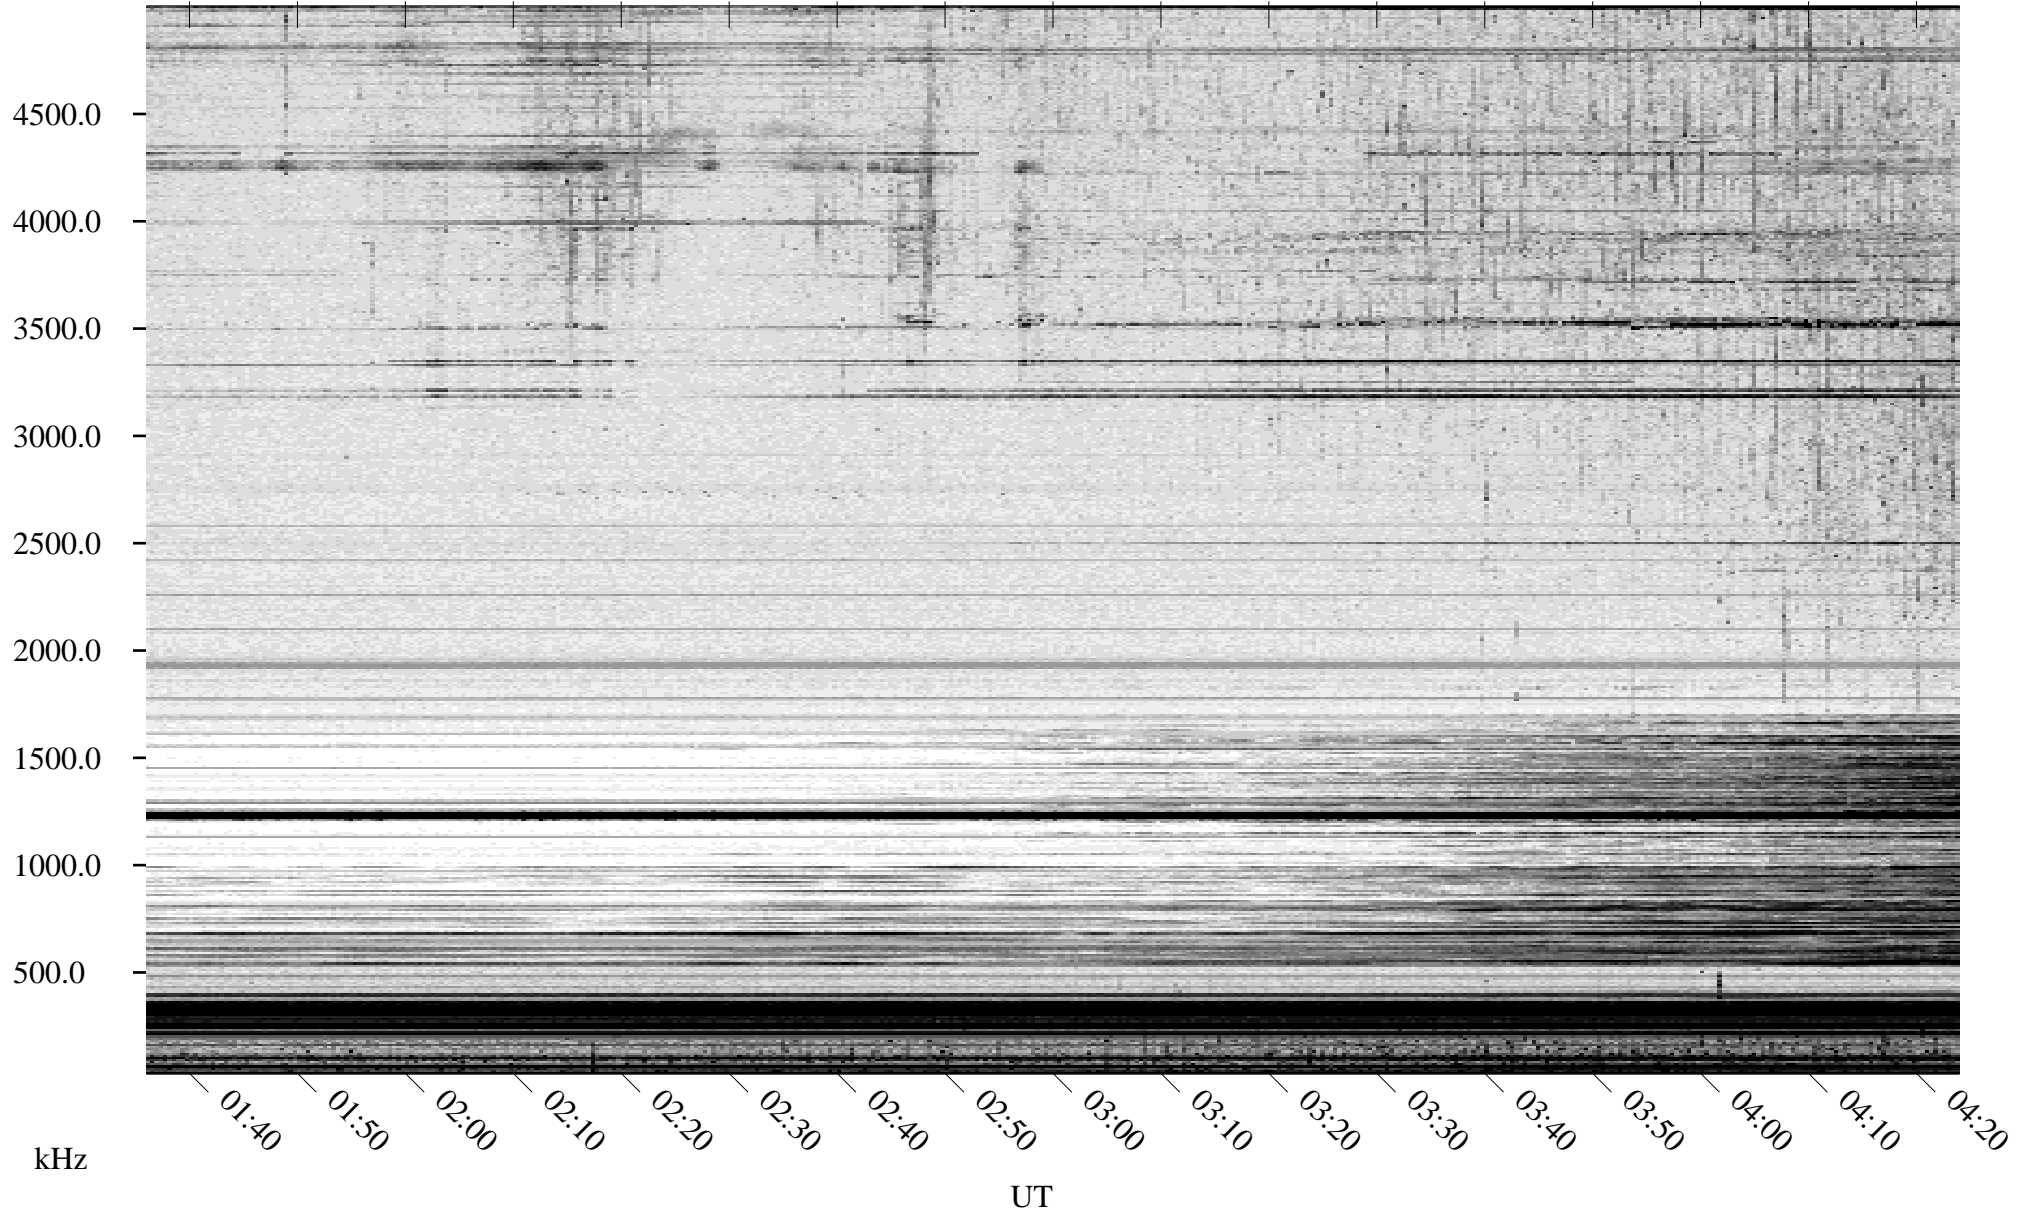

# 05/26/2007 Churchill, Manitoba

Linear Scale    Black = 161    White = 15

CH07146L.R00m max\_12

Page 1

# 05/26/2007 Churchill, Manitoba

Linear Scale    Black = 161    White = 15

CH07146L.R00m max\_12

Page 2

# 05/27/2007 Churchill, Manitoba

Linear Scale    Black = 161    White = 15

CH07146L.R00m max\_12

Page 3

# 05/27/2007 Churchill, Manitoba

Linear Scale    Black = 161    White = 15

CH07146L.R00m max\_12

Page 4