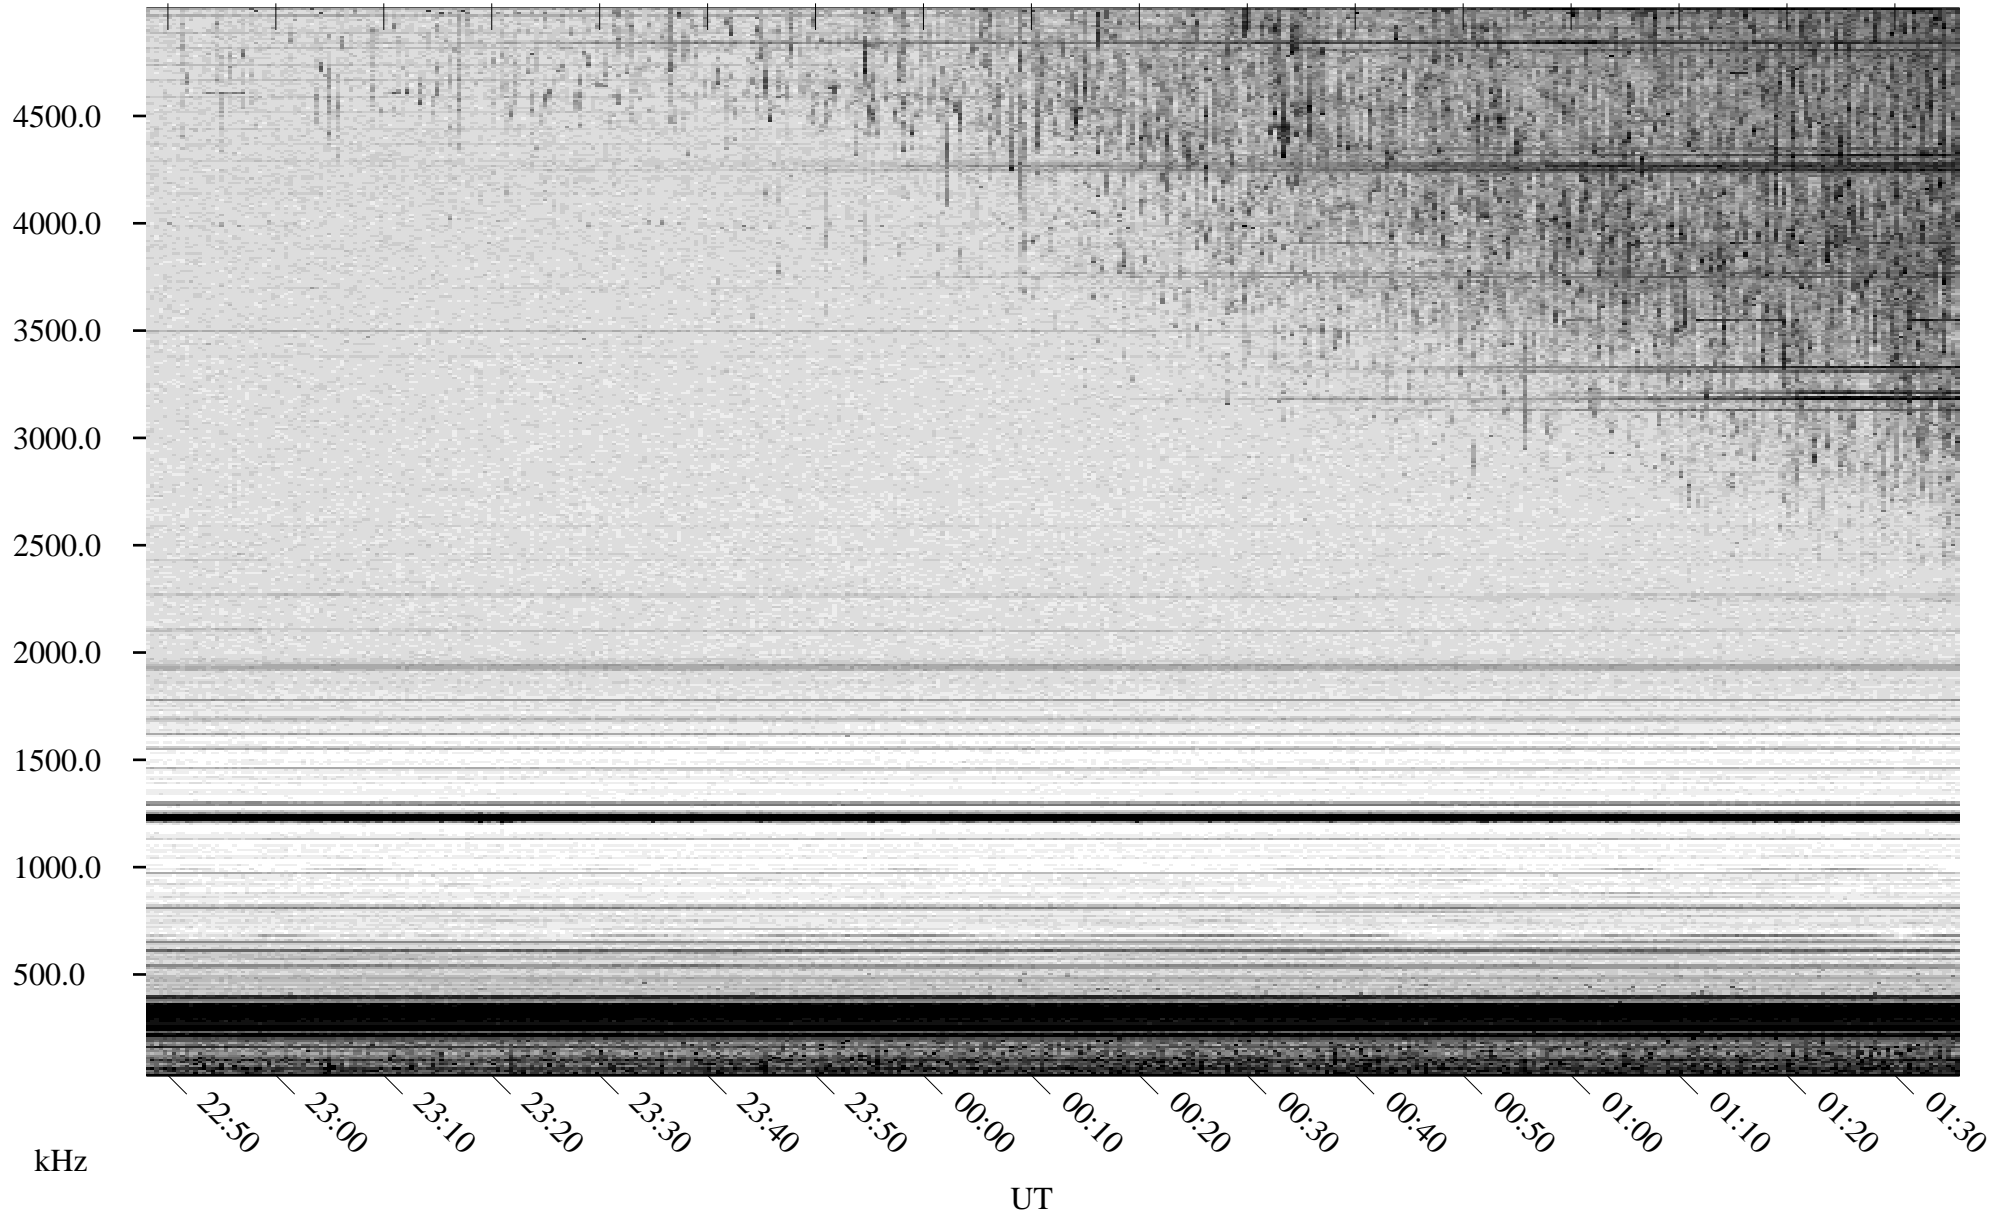

05/28/2007 Churchill, Manitoba

Linear Scale Black = 161 White = 15

CH07148L.R00m max_12

Page 1

05/28/2007 Churchill, Manitoba

Linear Scale Black = 161 White = 15

CH07148L.R00m max_12

Page 2

05/29/2007 Churchill, Manitoba

Linear Scale Black = 161 White = 15

CH07148L.R00m max_12

Page 3

05/29/2007 Churchill, Manitoba

Linear Scale Black = 161 White = 15

CH07148L.R00m max_12

Page 4

05/29/2007 Churchill, Manitoba

Linear Scale Black = 161 White = 15

CH07148L.R00m max_12

Page 5

05/29/2007 Churchill, Manitoba

Linear Scale Black = 161 White = 15

CH07148L.R00m max_12

Page 6

05/29/2007 Churchill, Manitoba

Linear Scale Black = 161 White = 15

CH07148L.R00m max_12

Page 7

05/29/2007 Churchill, Manitoba

Linear Scale Black = 161 White = 15

CH07148L.R00m max_12