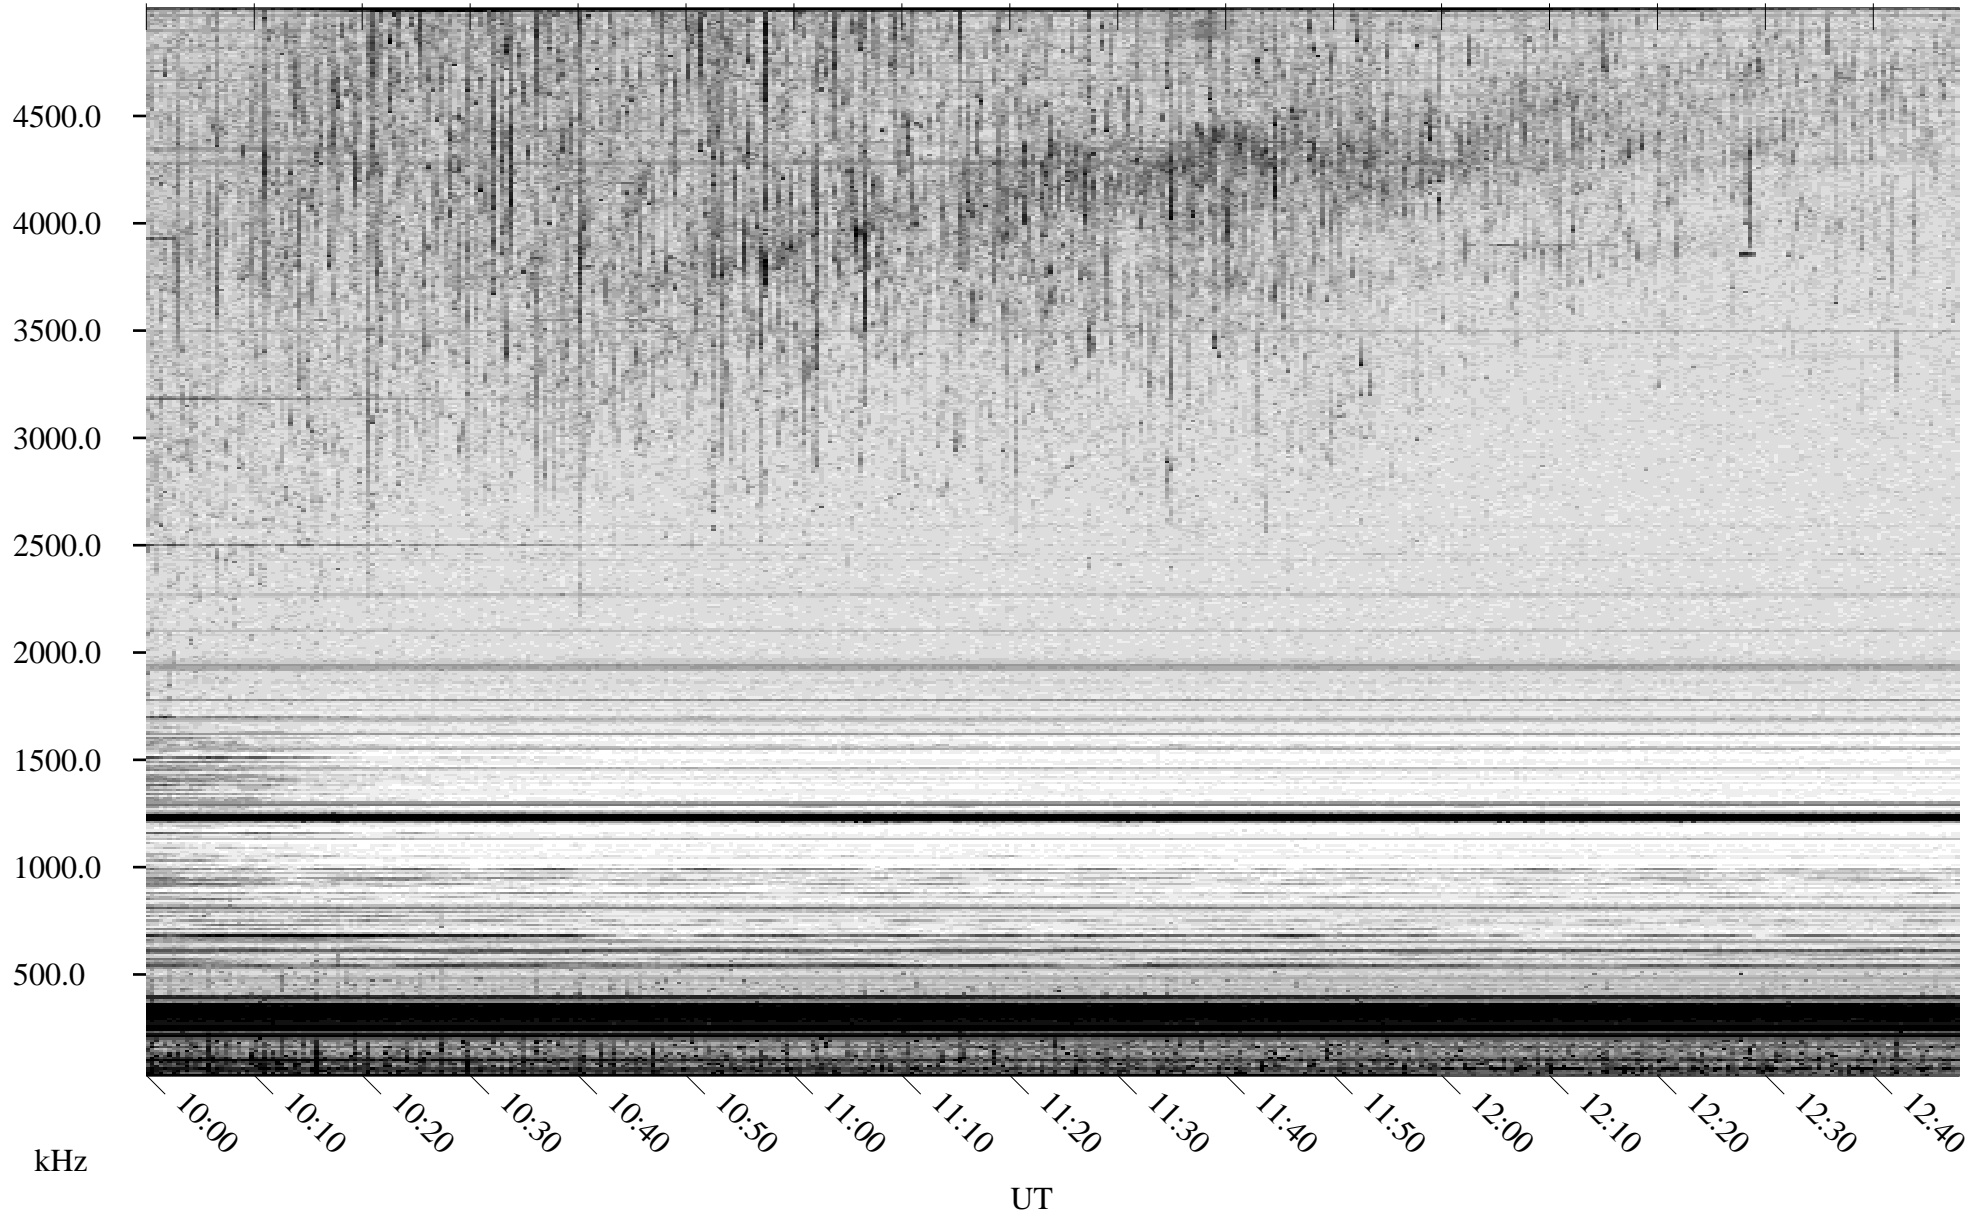

05/28/2007 Churchill, Manitoba

Linear Scale Black = 161 White = 15

CH07148L.R00m max_12

Page 1

05/28/2007 Churchill, Manitoba

Linear Scale Black = 161 White = 15

CH07148L.R00m max_12

Page 2

05/29/2007 Churchill, Manitoba

Linear Scale Black = 161 White = 15

CH07148L.R00m max_12

Page 3

05/29/2007 Churchill, Manitoba

Linear Scale Black = 161 White = 15

CH07148L.R00m max_12

Page 4

05/29/2007 Churchill, Manitoba

Linear Scale Black = 161 White = 15

CH07148L.R00m max_12

Page 5

05/29/2007 Churchill, Manitoba

Linear Scale Black = 161 White = 15

CH07148L.R00m max_12

Page 6

05/29/2007 Churchill, Manitoba

Linear Scale Black = 161 White = 15

CH07148L.R00m max_12

Page 7

05/29/2007 Churchill, Manitoba

Linear Scale Black = 161 White = 15

CH07148L.R00m max_12