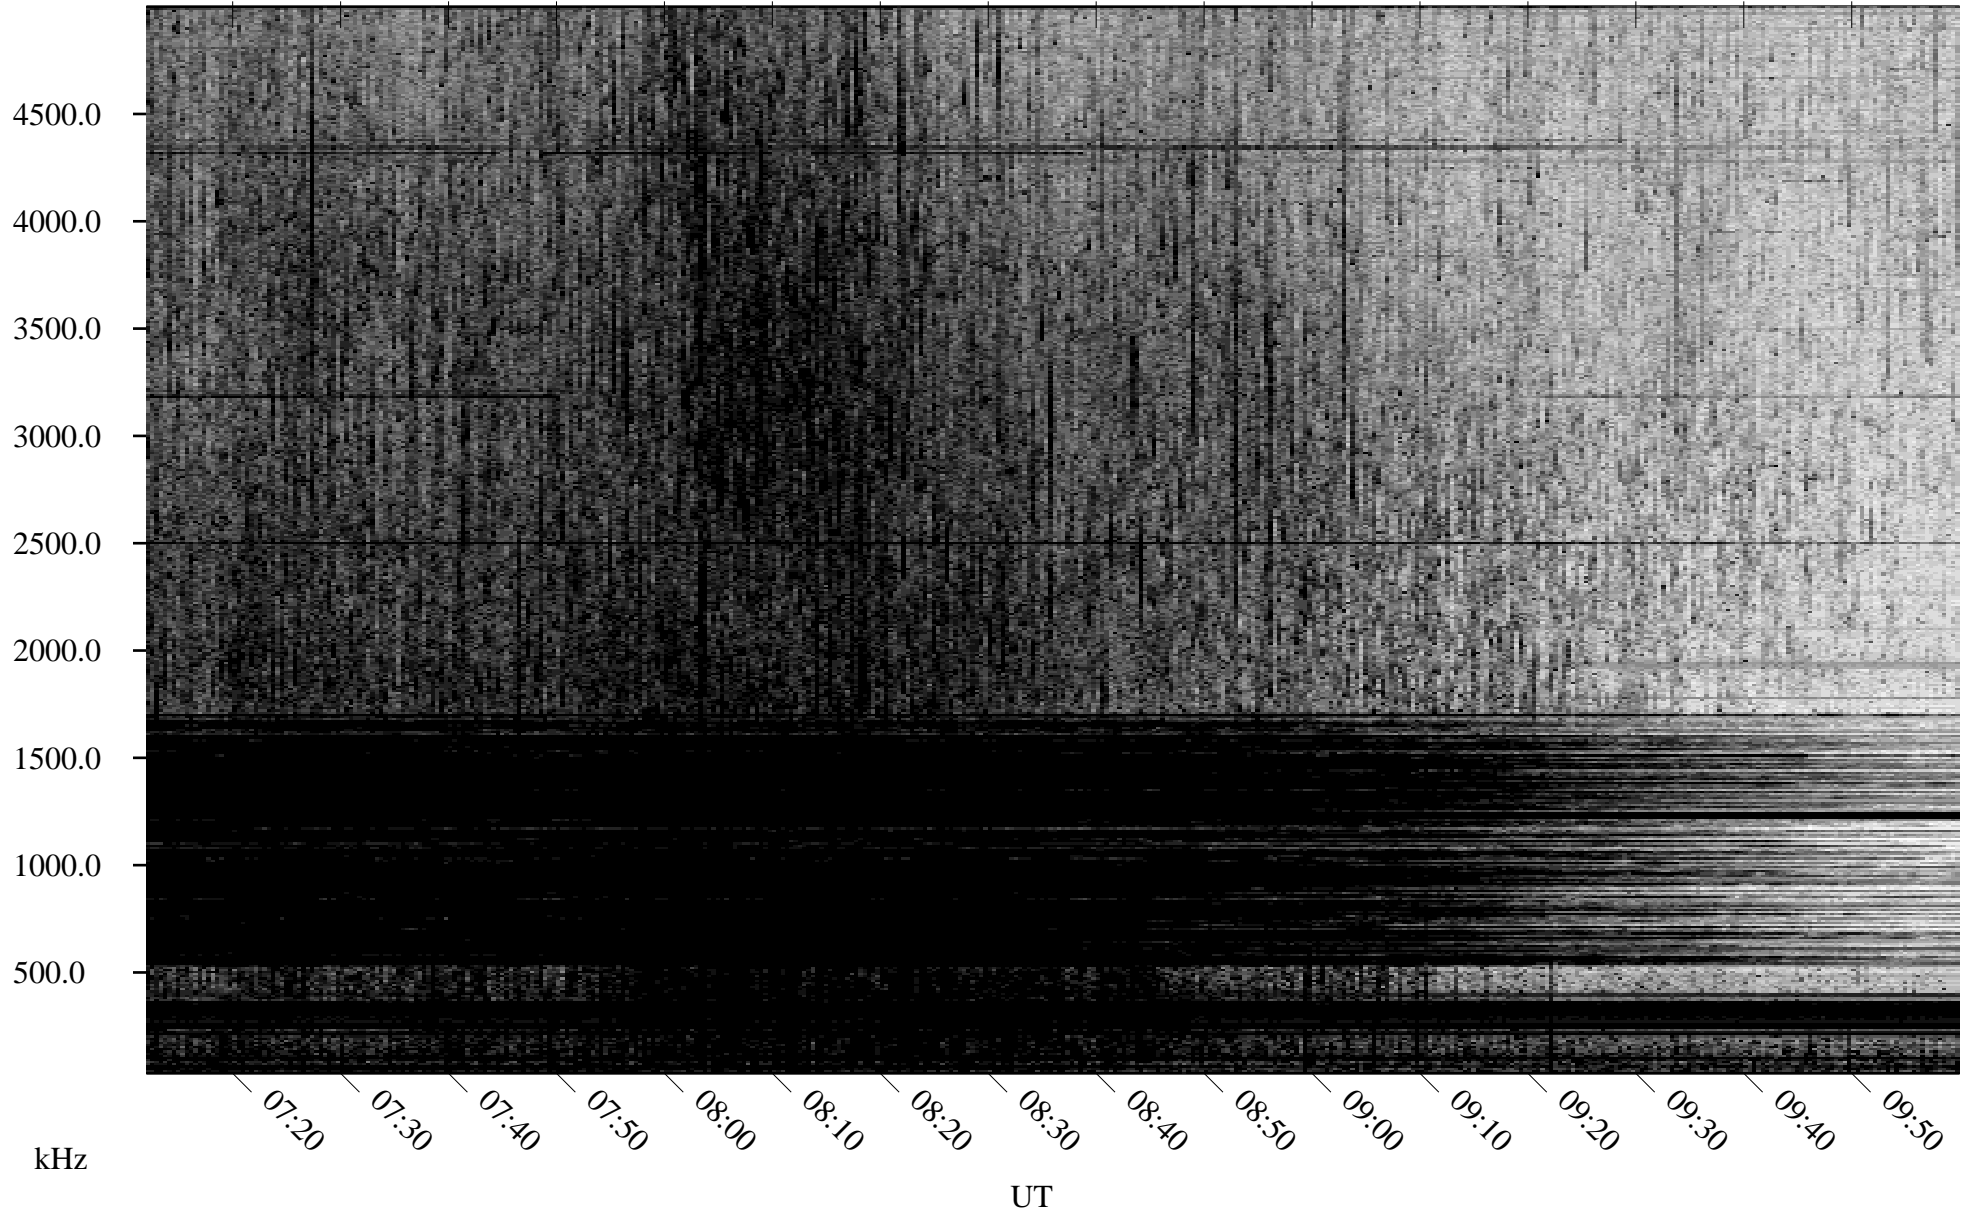

05/28/2007 Churchill, Manitoba

Linear Scale Black = 161 White = 15

CH07148L.R00m max_12

Page 1

05/28/2007 Churchill, Manitoba

Linear Scale Black = 161 White = 15

CH07148L.R00m max_12

Page 2

05/29/2007 Churchill, Manitoba

Linear Scale Black = 161 White = 15

CH07148L.R00m max_12

Page 3

05/29/2007 Churchill, Manitoba

Linear Scale Black = 161 White = 15

CH07148L.R00m max_12

Page 4

05/29/2007 Churchill, Manitoba

Linear Scale Black = 161 White = 15

CH07148L.R00m max_12

Page 5

05/29/2007 Churchill, Manitoba

Linear Scale Black = 161 White = 15

CH07148L.R00m max_12

Page 6

05/29/2007 Churchill, Manitoba

Linear Scale Black = 161 White = 15

CH07148L.R00m max_12

Page 7

05/29/2007 Churchill, Manitoba

Linear Scale Black = 161 White = 15

CH07148L.R00m max_12