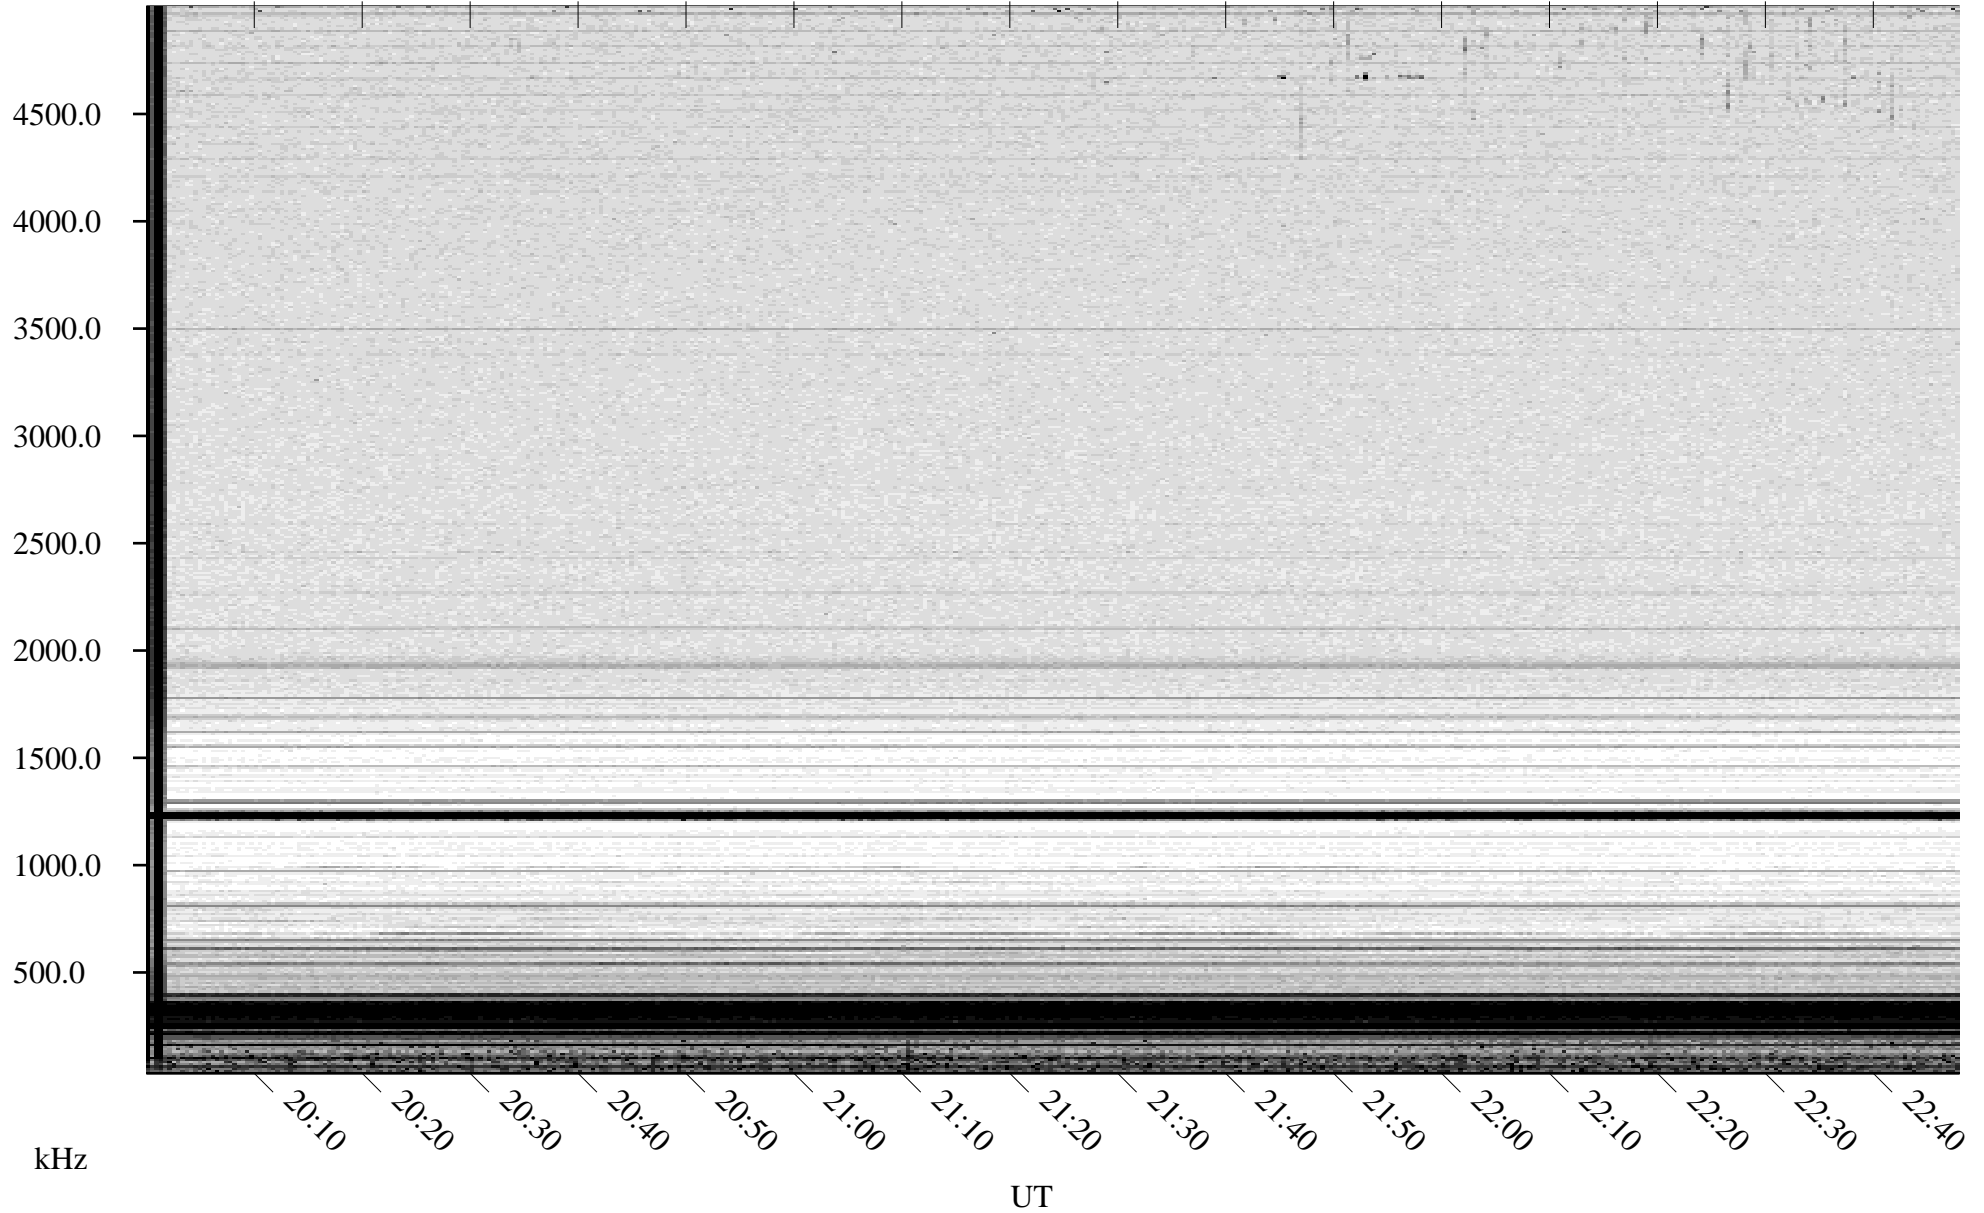

05/28/2007 Churchill, Manitoba

Linear Scale Black = 161 White = 15

CH07148L.R00m max_12

Page 1

05/28/2007 Churchill, Manitoba

Linear Scale Black = 161 White = 15

CH07148L.R00m max_12

Page 2

05/29/2007 Churchill, Manitoba

Linear Scale Black = 161 White = 15

CH07148L.R00m max_12

Page 3

05/29/2007 Churchill, Manitoba

Linear Scale Black = 161 White = 15

CH07148L.R00m max_12

Page 4

05/29/2007 Churchill, Manitoba

Linear Scale Black = 161 White = 15

CH07148L.R00m max_12

Page 5

05/29/2007 Churchill, Manitoba

Linear Scale Black = 161 White = 15

CH07148L.R00m max_12

Page 6

05/29/2007 Churchill, Manitoba

Linear Scale Black = 161 White = 15

CH07148L.R00m max_12

Page 7

05/29/2007 Churchill, Manitoba

Linear Scale Black = 161 White = 15

CH07148L.R00m max_12