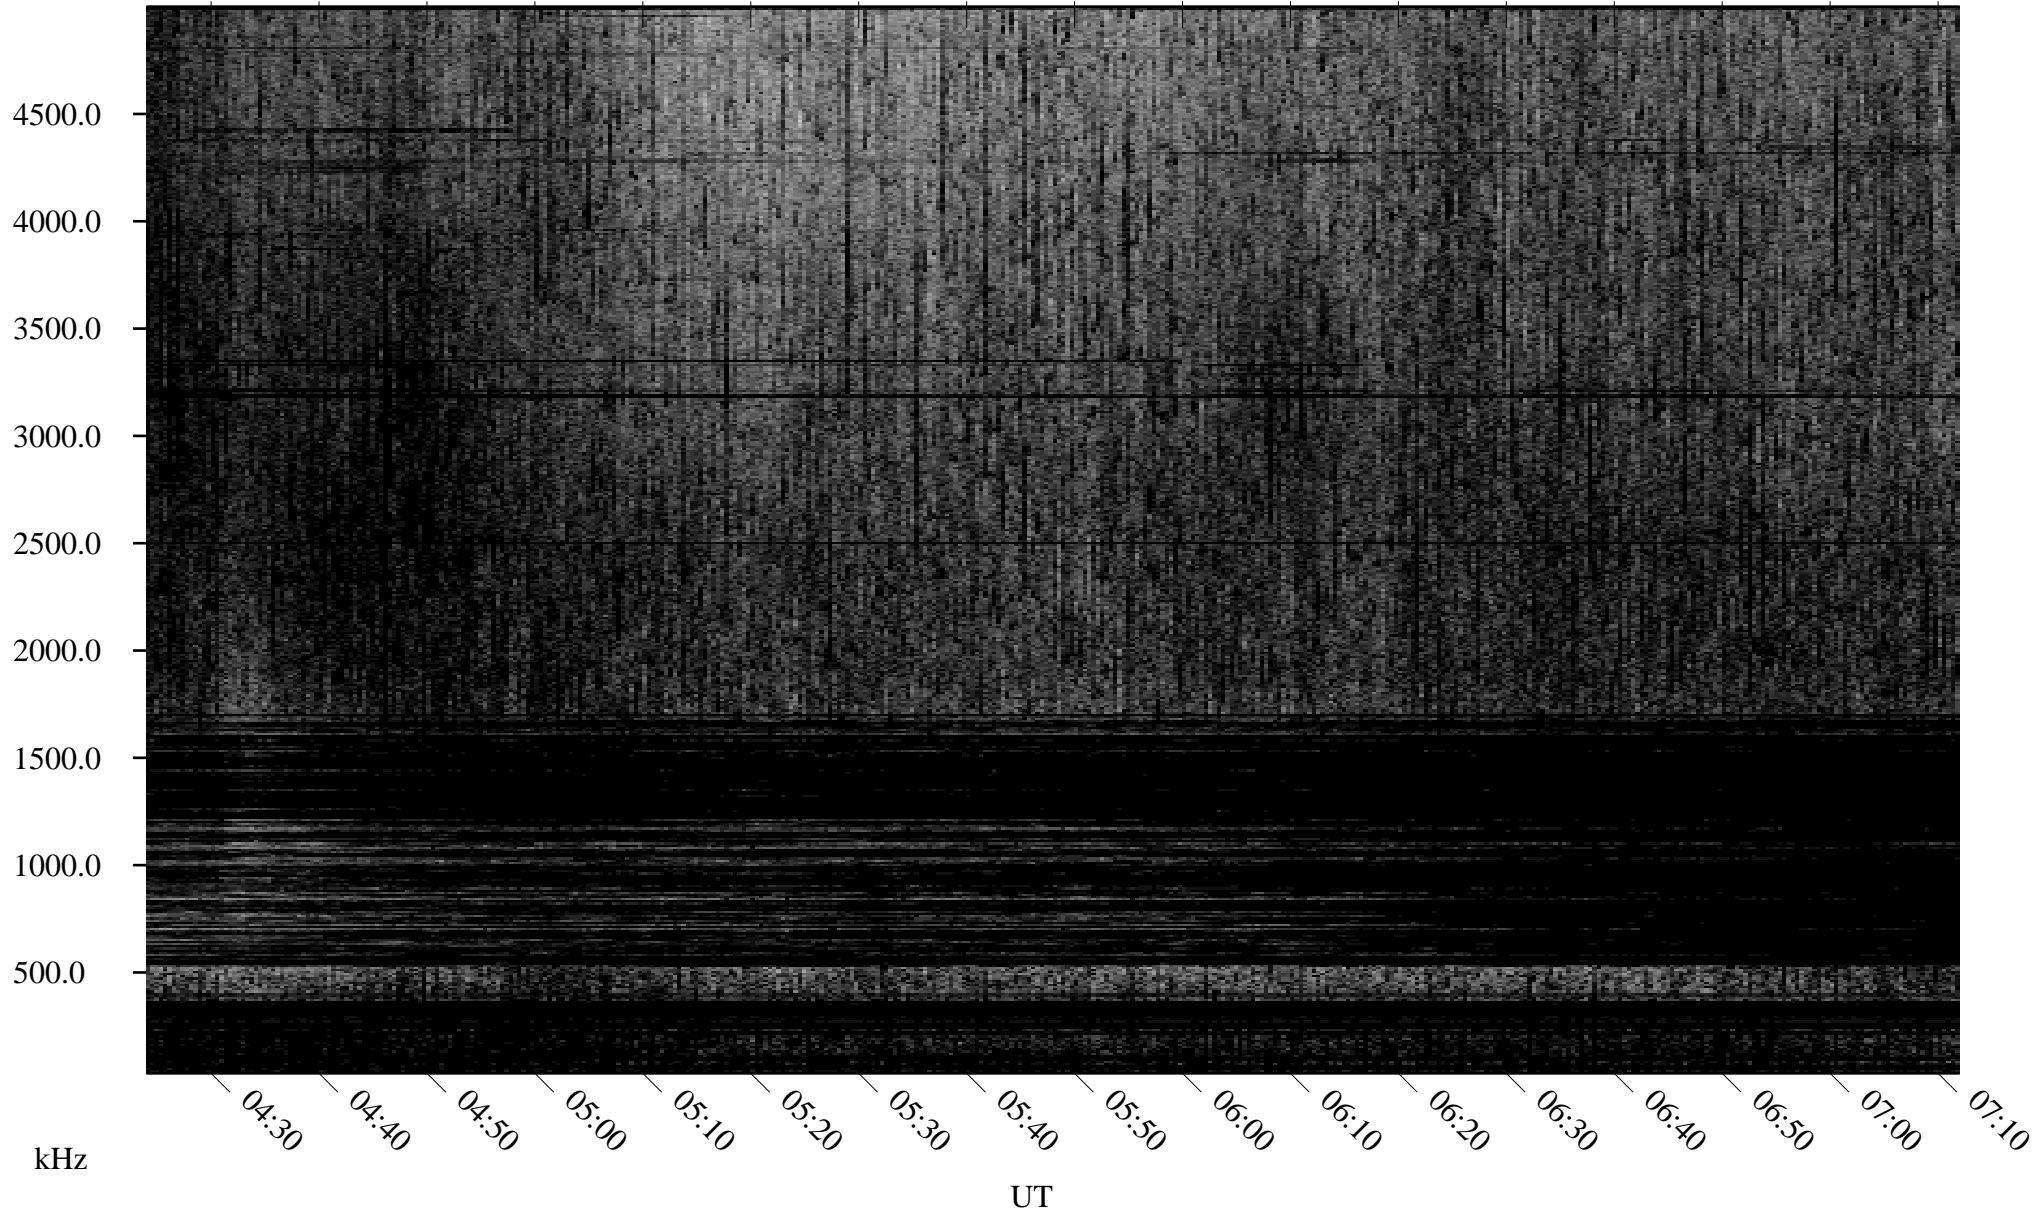

05/28/2007 Churchill, Manitoba

Linear Scale Black = 161 White = 15

CH07148L.R00m max_12

Page 1

05/28/2007 Churchill, Manitoba

Linear Scale Black = 161 White = 15

CH07148L.R00m max_12

Page 2

05/29/2007 Churchill, Manitoba

Linear Scale Black = 161 White = 15

CH07148L.R00m max_12

Page 3

05/29/2007 Churchill, Manitoba

Linear Scale Black = 161 White = 15

CH07148L.R00m max_12

Page 4

05/29/2007 Churchill, Manitoba

Linear Scale Black = 161 White = 15

CH07148L.R00m max_12

Page 5

05/29/2007 Churchill, Manitoba

Linear Scale Black = 161 White = 15

CH07148L.R00m max_12

Page 6

05/29/2007 Churchill, Manitoba

Linear Scale Black = 161 White = 15

CH07148L.R00m max_12

Page 7

05/29/2007 Churchill, Manitoba

Linear Scale Black = 161 White = 15

CH07148L.R00m max_12