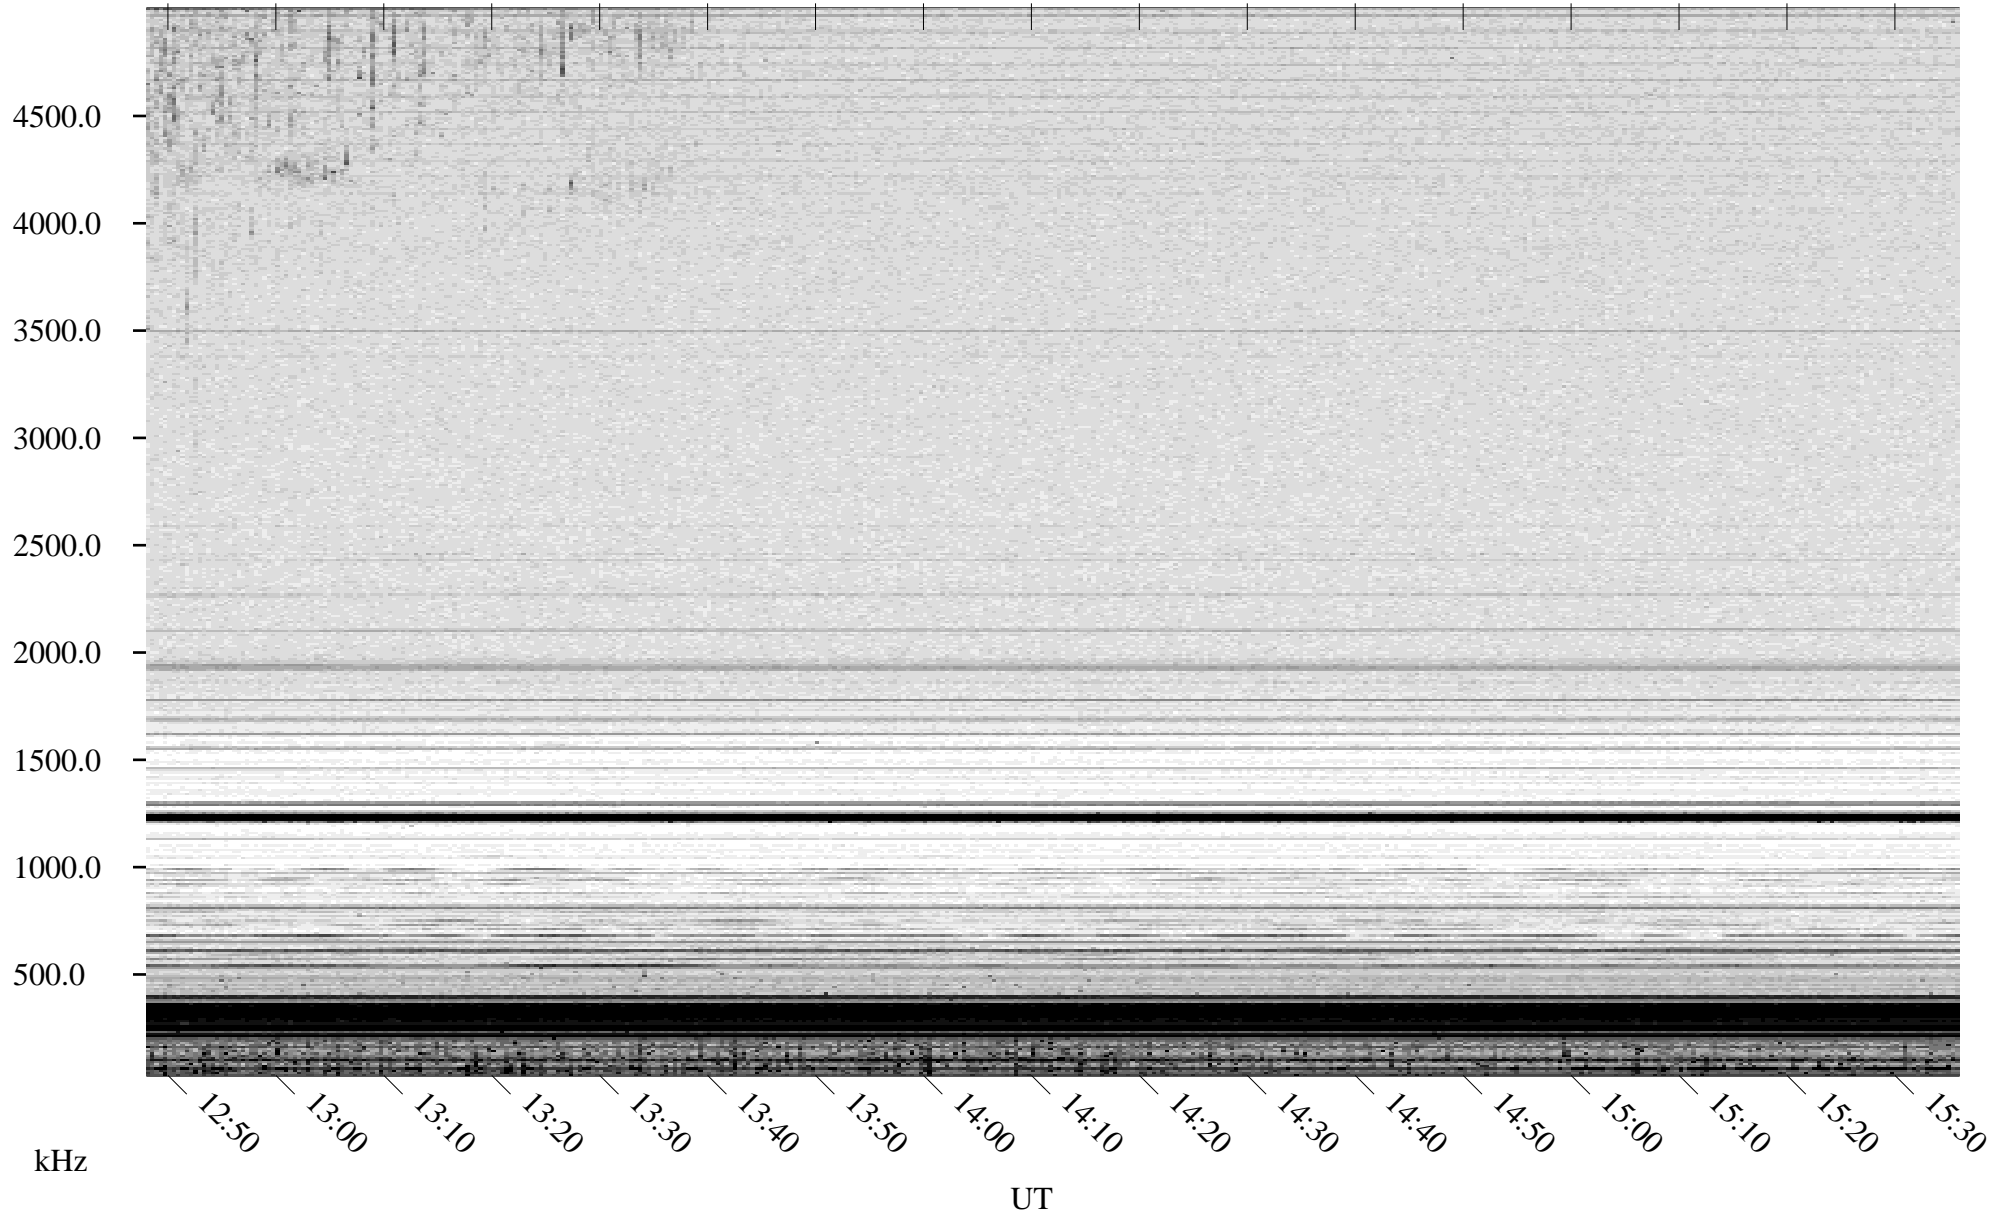

05/28/2007 Churchill, Manitoba

Linear Scale Black = 161 White = 15

CH07148L.R00m max_12

Page 1

05/28/2007 Churchill, Manitoba

Linear Scale Black = 161 White = 15

CH07148L.R00m max_12

Page 2

05/29/2007 Churchill, Manitoba

Linear Scale Black = 161 White = 15

CH07148L.R00m max_12

Page 3

05/29/2007 Churchill, Manitoba

Linear Scale Black = 161 White = 15

CH07148L.R00m max_12

Page 4

05/29/2007 Churchill, Manitoba

Linear Scale Black = 161 White = 15

CH07148L.R00m max_12

Page 5

05/29/2007 Churchill, Manitoba

Linear Scale Black = 161 White = 15

CH07148L.R00m max_12

Page 6

05/29/2007 Churchill, Manitoba

Linear Scale Black = 161 White = 15

CH07148L.R00m max_12

Page 7

05/29/2007 Churchill, Manitoba

Linear Scale Black = 161 White = 15

CH07148L.R00m max_12