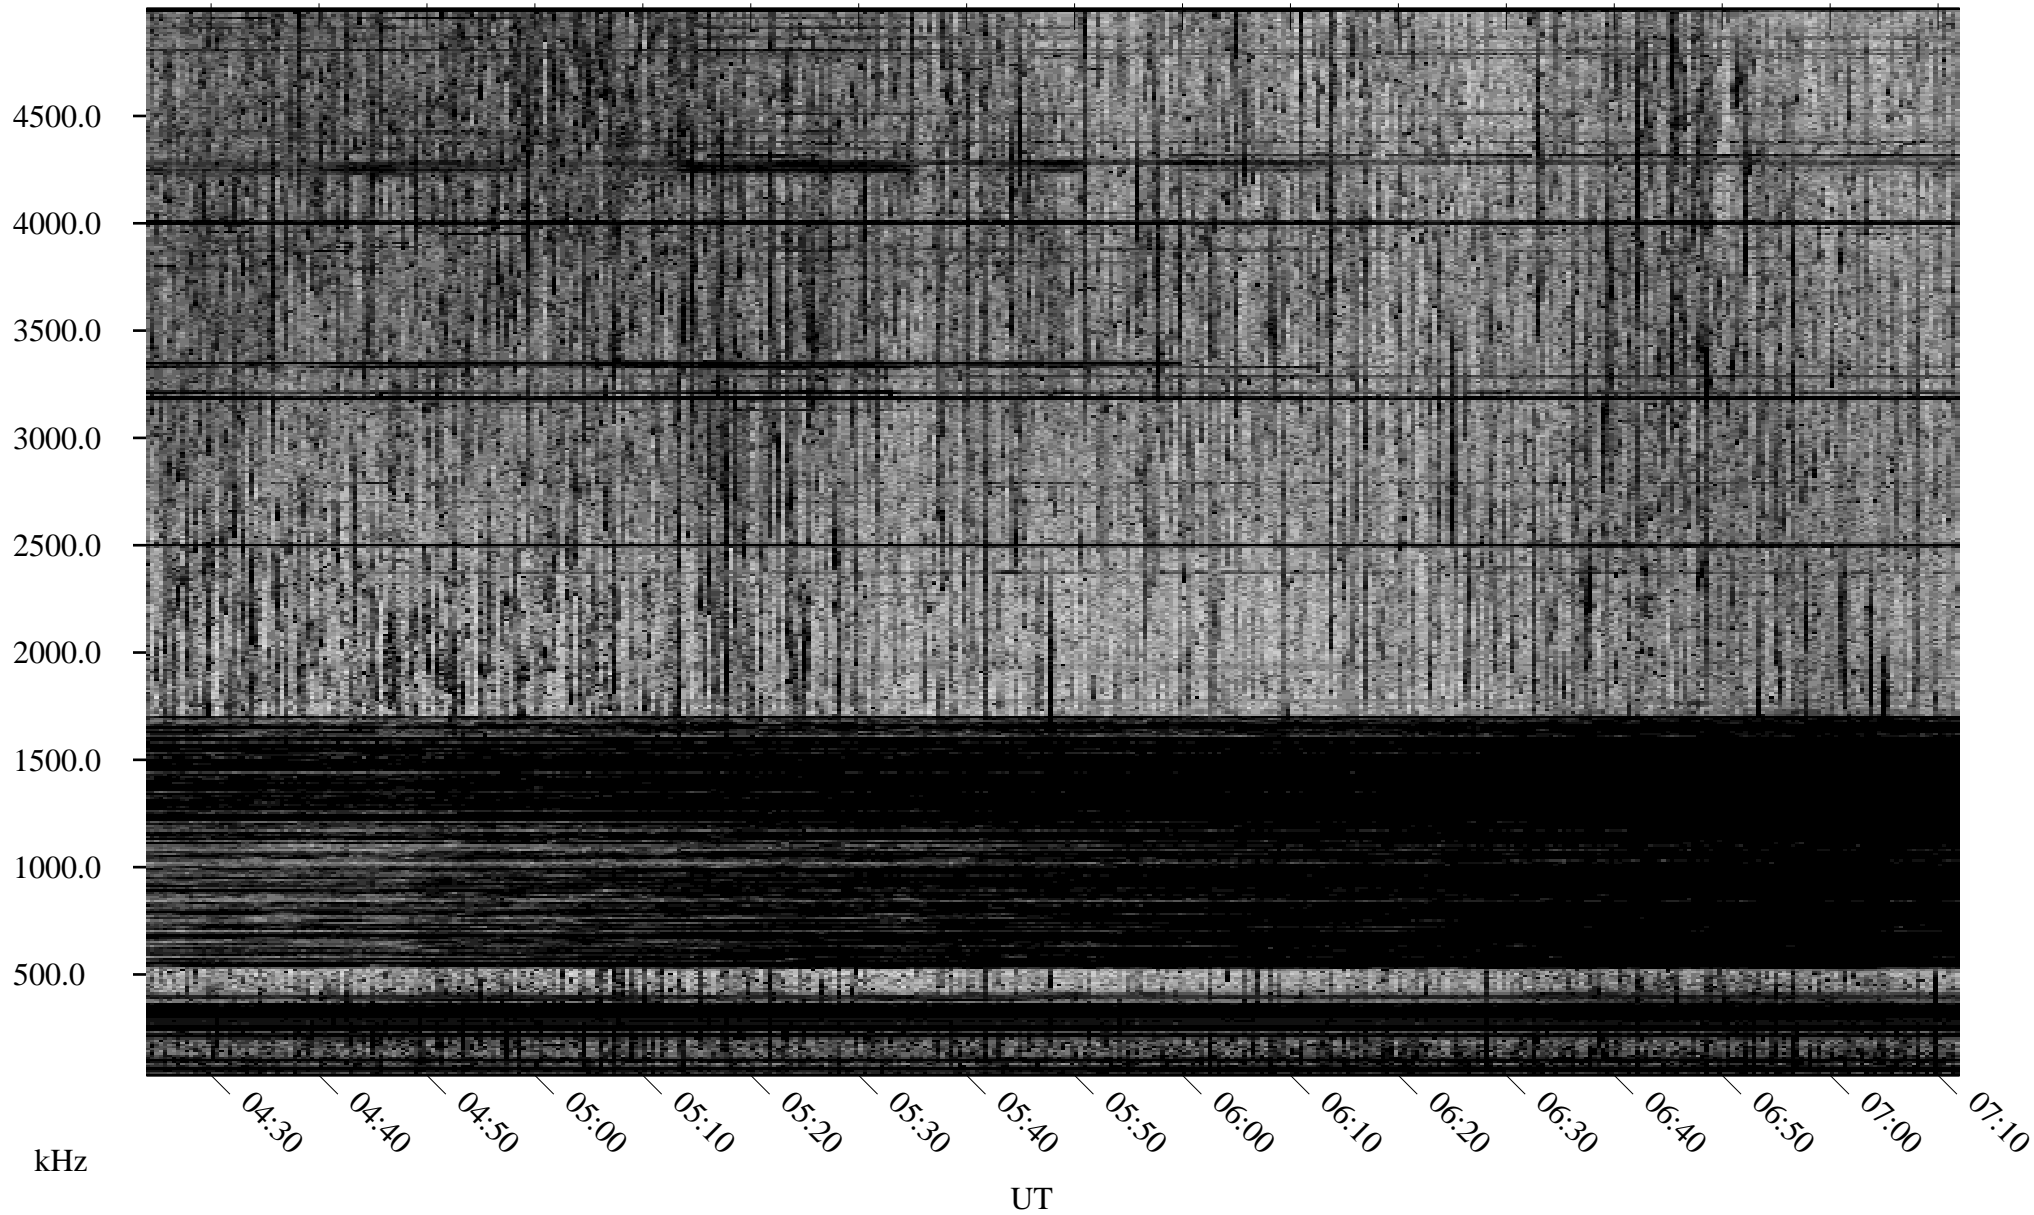

05/29/2007 Churchill, Manitoba

Linear Scale Black = 161 White = 15

CH07149L.R00m max_12

Page 1

05/29/2007 Churchill, Manitoba

Linear Scale Black = 161 White = 15

CH07149L.R00m max_12

Page 2

05/30/2007 Churchill, Manitoba

Linear Scale Black = 161 White = 15

CH07149L.R00m max_12

Page 3

05/30/2007 Churchill, Manitoba

Linear Scale Black = 161 White = 15

CH07149L.R00m max_12

Page 4

05/30/2007 Churchill, Manitoba

Linear Scale Black = 161 White = 15

CH07149L.R00m max_12

Page 5

05/30/2007 Churchill, Manitoba

Linear Scale Black = 161 White = 15

CH07149L.R00m max_12

Page 6

05/30/2007 Churchill, Manitoba

Linear Scale Black = 161 White = 15

CH07149L.R00m max_12

Page 7

05/30/2007 Churchill, Manitoba

Linear Scale Black = 161 White = 15

CH07149L.R00m max_12