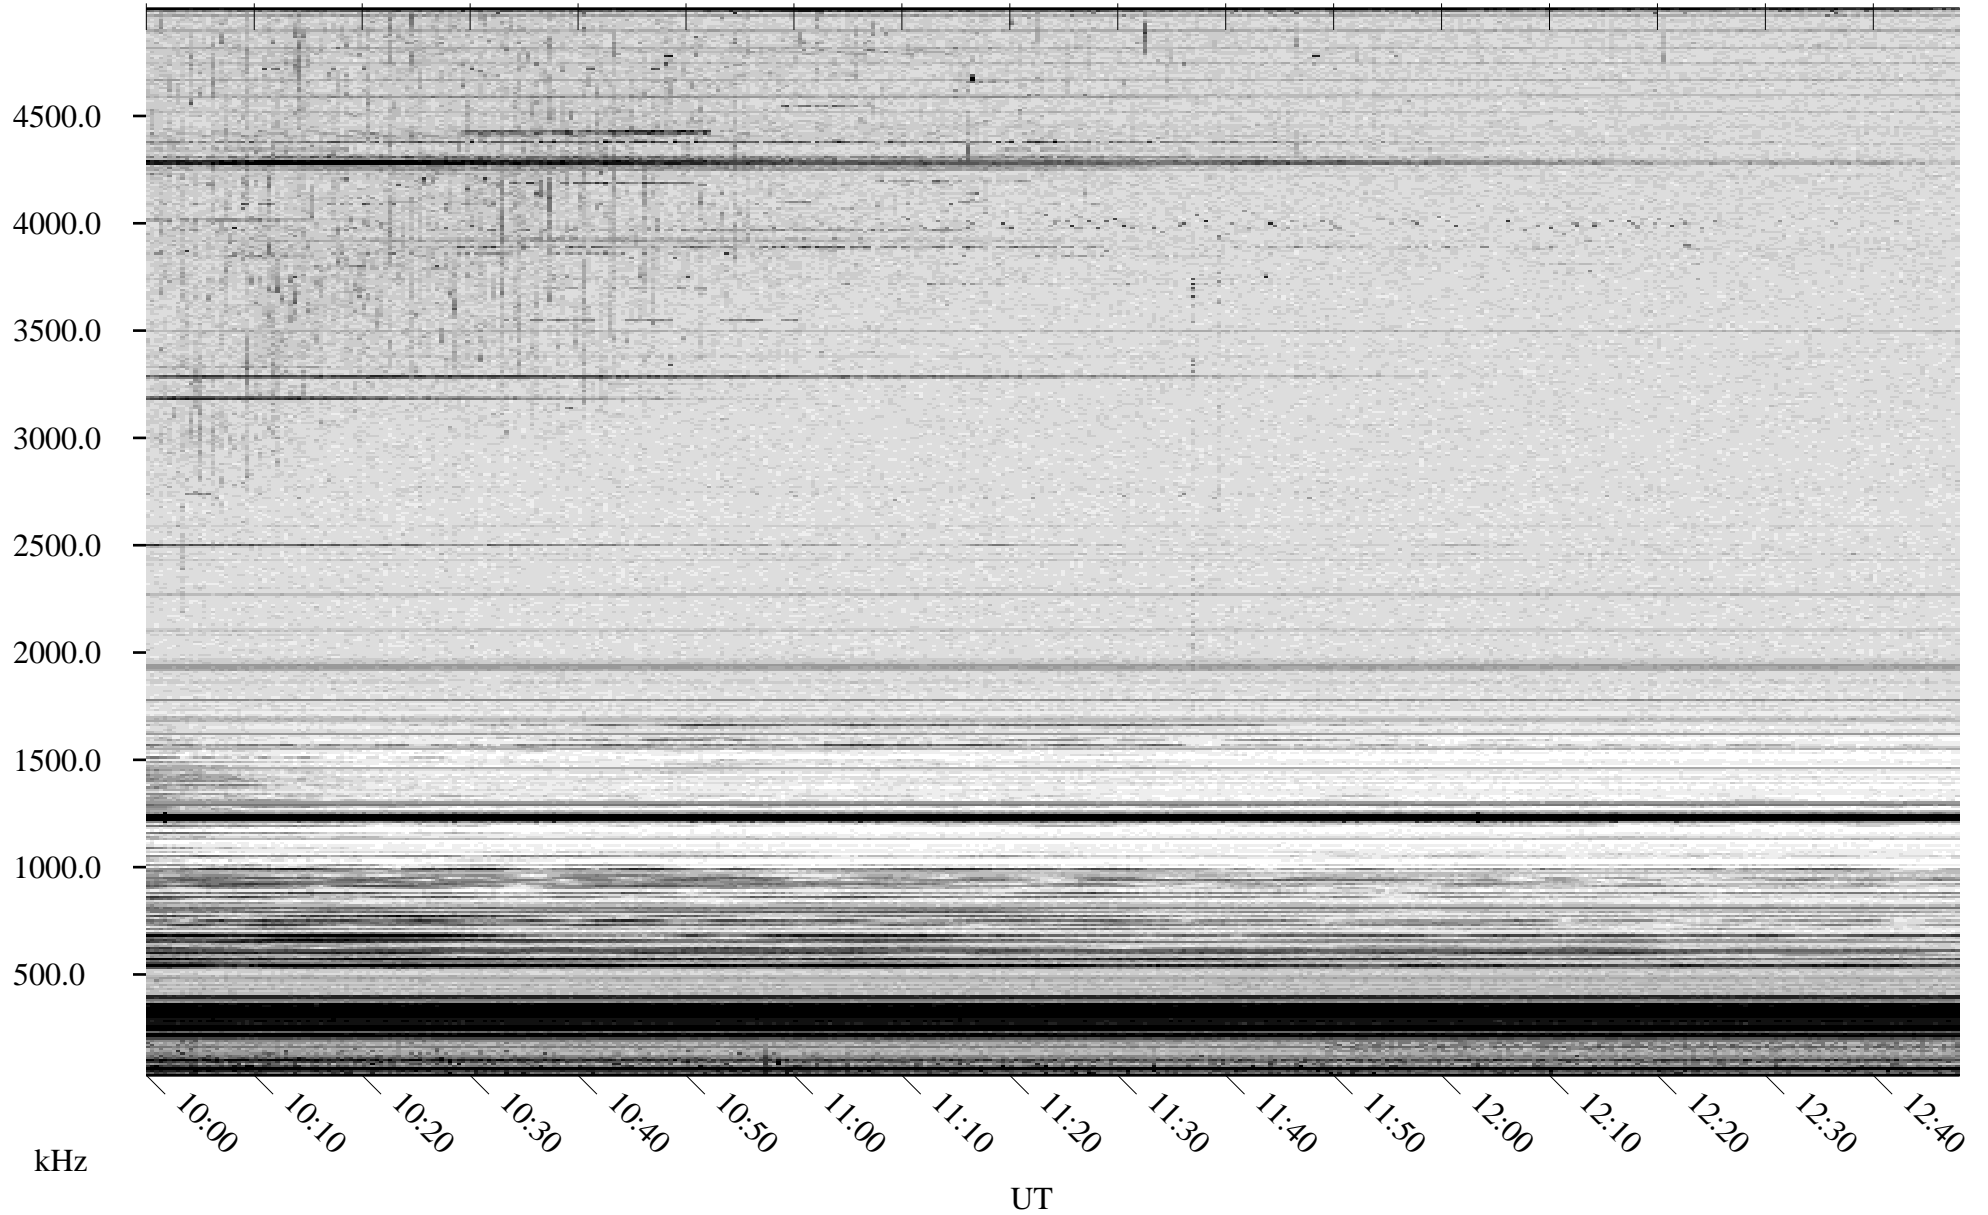

05/29/2007 Churchill, Manitoba

Linear Scale Black = 161 White = 15

CH07149L.R00m max_12

Page 1

05/29/2007 Churchill, Manitoba

Linear Scale Black = 161 White = 15

CH07149L.R00m max_12

Page 2

05/30/2007 Churchill, Manitoba

Linear Scale Black = 161 White = 15

CH07149L.R00m max_12

Page 3

05/30/2007 Churchill, Manitoba

Linear Scale Black = 161 White = 15

CH07149L.R00m max_12

Page 4

05/30/2007 Churchill, Manitoba

Linear Scale Black = 161 White = 15

CH07149L.R00m max_12

Page 5

05/30/2007 Churchill, Manitoba

Linear Scale Black = 161 White = 15

CH07149L.R00m max_12

Page 6

05/30/2007 Churchill, Manitoba

Linear Scale Black = 161 White = 15

CH07149L.R00m max_12

Page 7

05/30/2007 Churchill, Manitoba

Linear Scale Black = 161 White = 15

CH07149L.R00m max_12