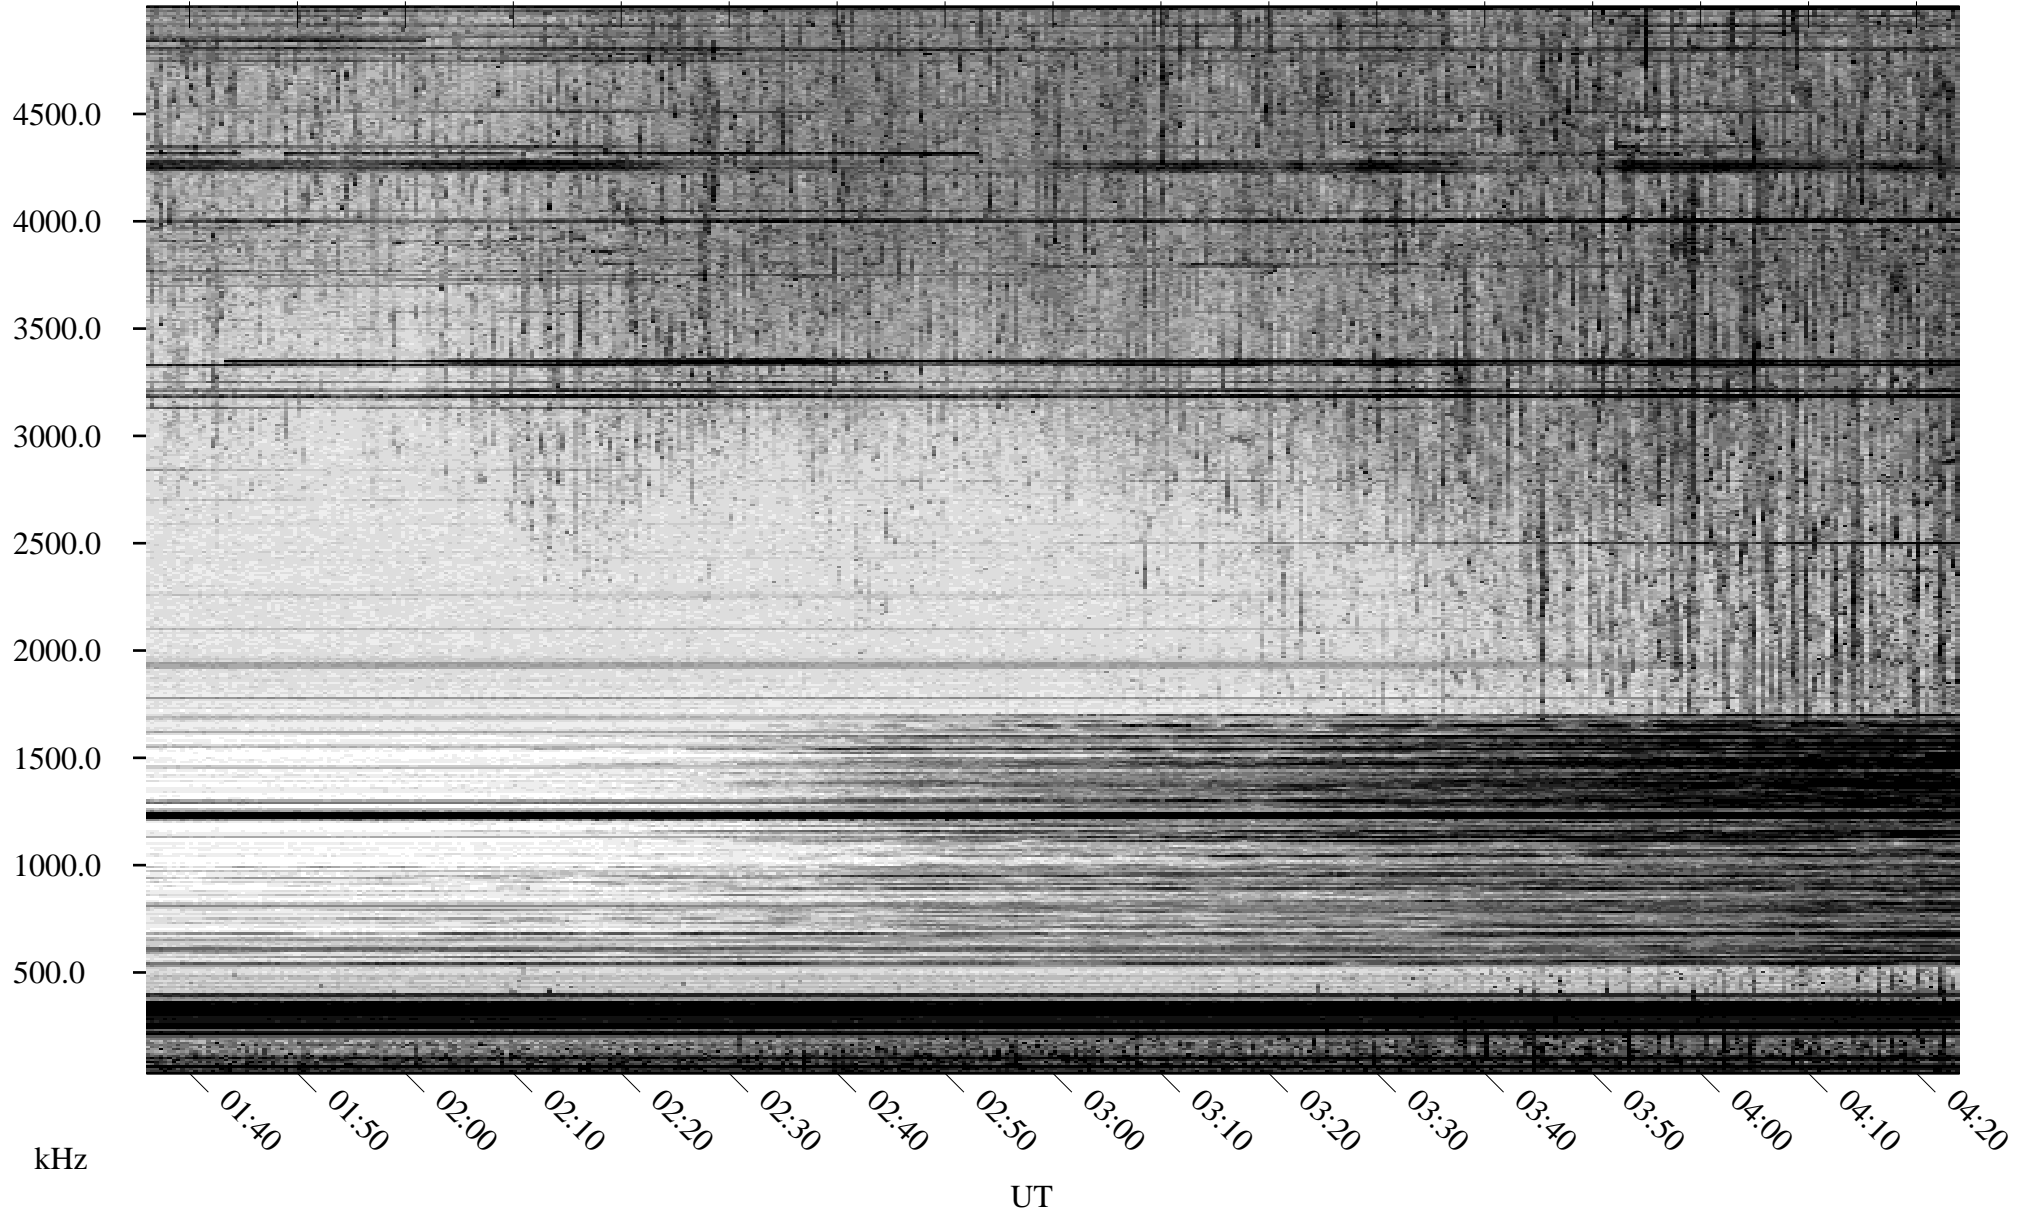

05/29/2007 Churchill, Manitoba

Linear Scale Black = 161 White = 15

CH07149L.R00m max_12

Page 1

05/29/2007 Churchill, Manitoba

Linear Scale Black = 161 White = 15

CH07149L.R00m max_12

Page 2

05/30/2007 Churchill, Manitoba

Linear Scale Black = 161 White = 15

CH07149L.R00m max_12

Page 3

05/30/2007 Churchill, Manitoba

Linear Scale Black = 161 White = 15

CH07149L.R00m max_12

Page 4

05/30/2007 Churchill, Manitoba

Linear Scale Black = 161 White = 15

CH07149L.R00m max_12

Page 5

05/30/2007 Churchill, Manitoba

Linear Scale Black = 161 White = 15

CH07149L.R00m max_12

Page 6

05/30/2007 Churchill, Manitoba

Linear Scale Black = 161 White = 15

CH07149L.R00m max_12

Page 7

05/30/2007 Churchill, Manitoba

Linear Scale Black = 161 White = 15

CH07149L.R00m max_12