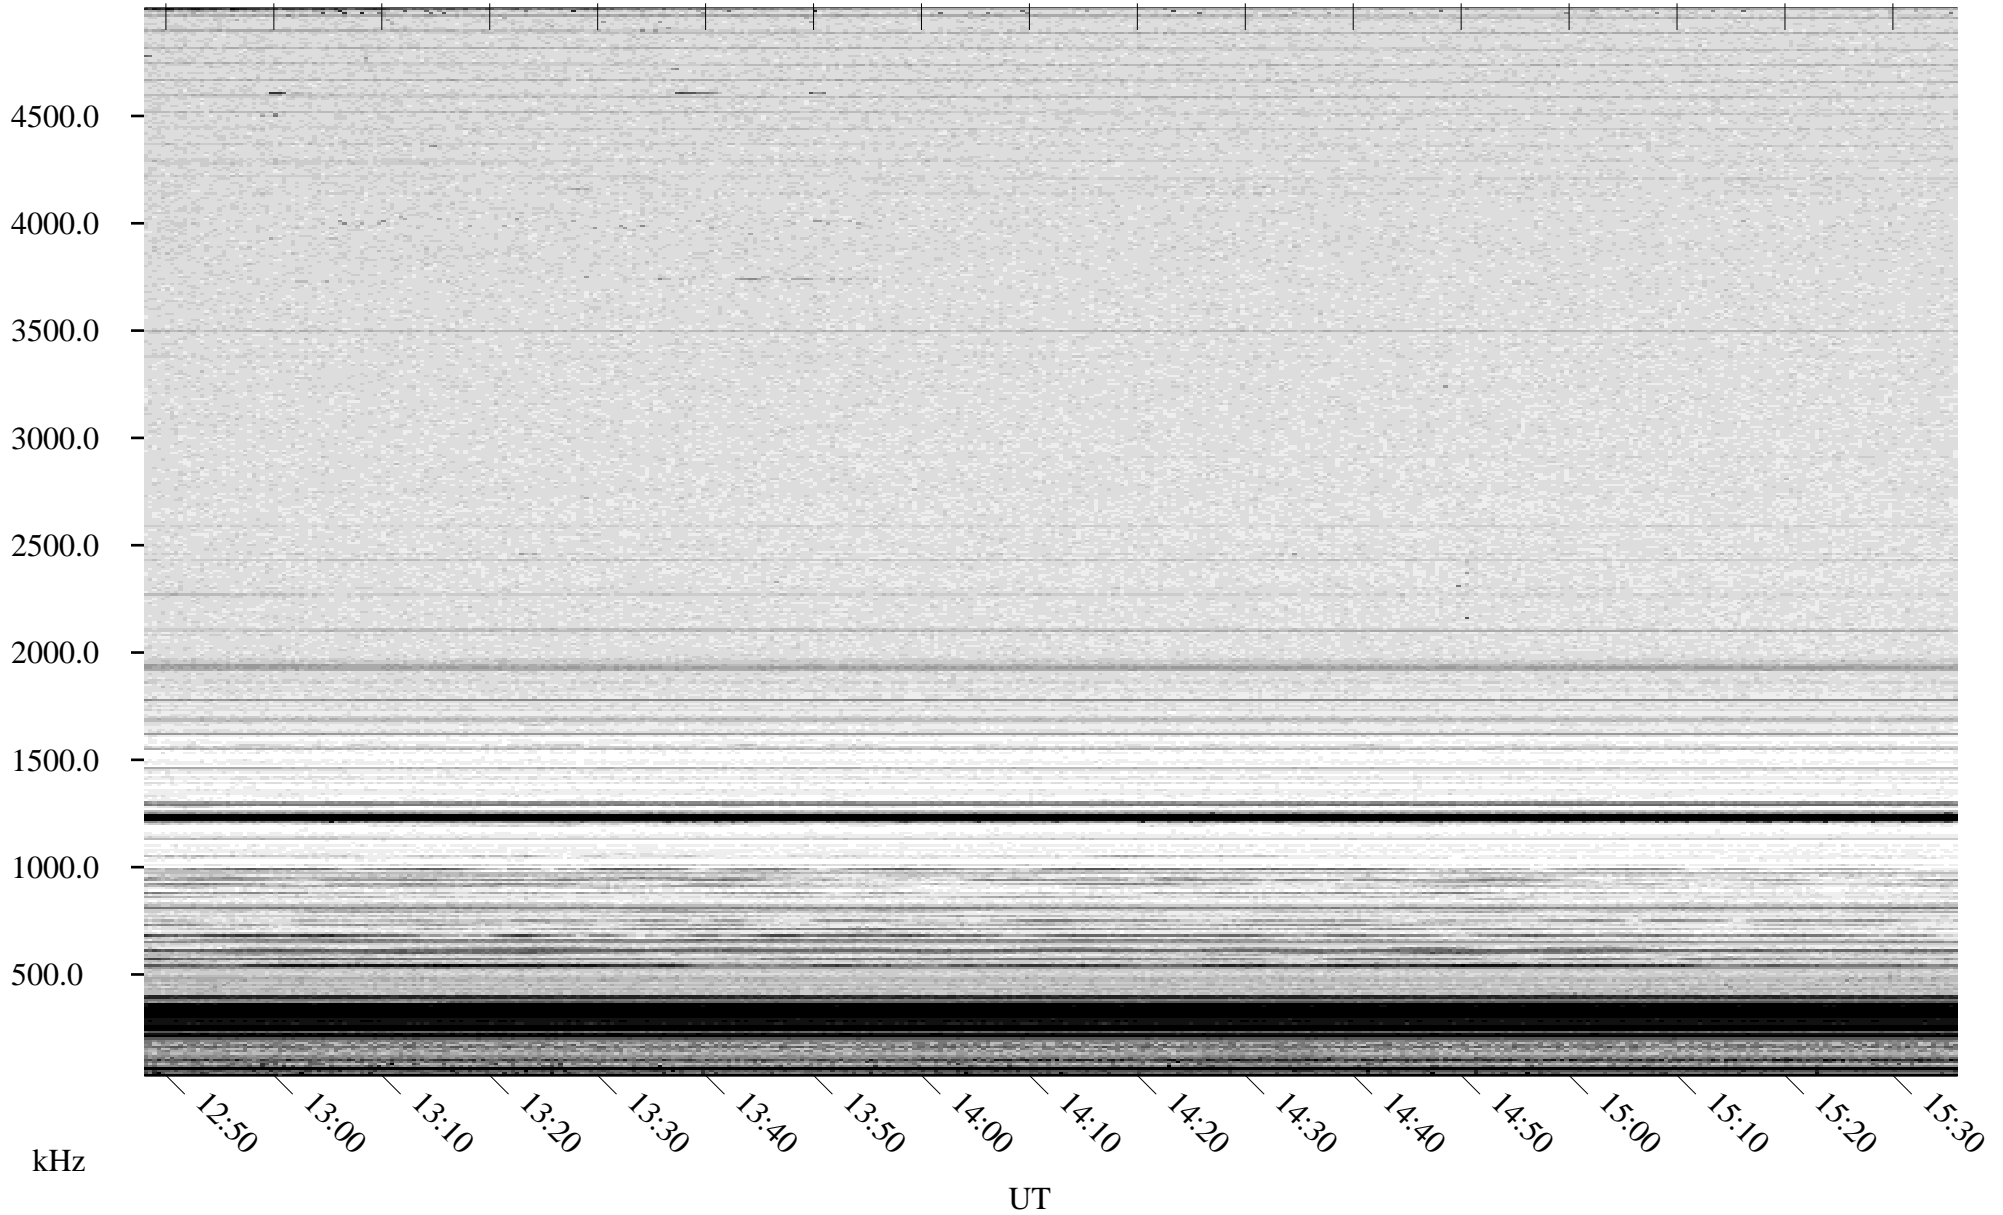

05/29/2007 Churchill, Manitoba

Linear Scale Black = 161 White = 15

CH07149L.R00m max_12

Page 1

05/29/2007 Churchill, Manitoba

Linear Scale Black = 161 White = 15

CH07149L.R00m max_12

Page 2

05/30/2007 Churchill, Manitoba

Linear Scale Black = 161 White = 15

CH07149L.R00m max_12

Page 3

05/30/2007 Churchill, Manitoba

Linear Scale Black = 161 White = 15

CH07149L.R00m max_12

Page 4

05/30/2007 Churchill, Manitoba

Linear Scale Black = 161 White = 15

CH07149L.R00m max_12

Page 5

05/30/2007 Churchill, Manitoba

Linear Scale Black = 161 White = 15

CH07149L.R00m max_12

Page 6

05/30/2007 Churchill, Manitoba

Linear Scale Black = 161 White = 15

CH07149L.R00m max_12

Page 7

05/30/2007 Churchill, Manitoba

Linear Scale Black = 161 White = 15

CH07149L.R00m max_12