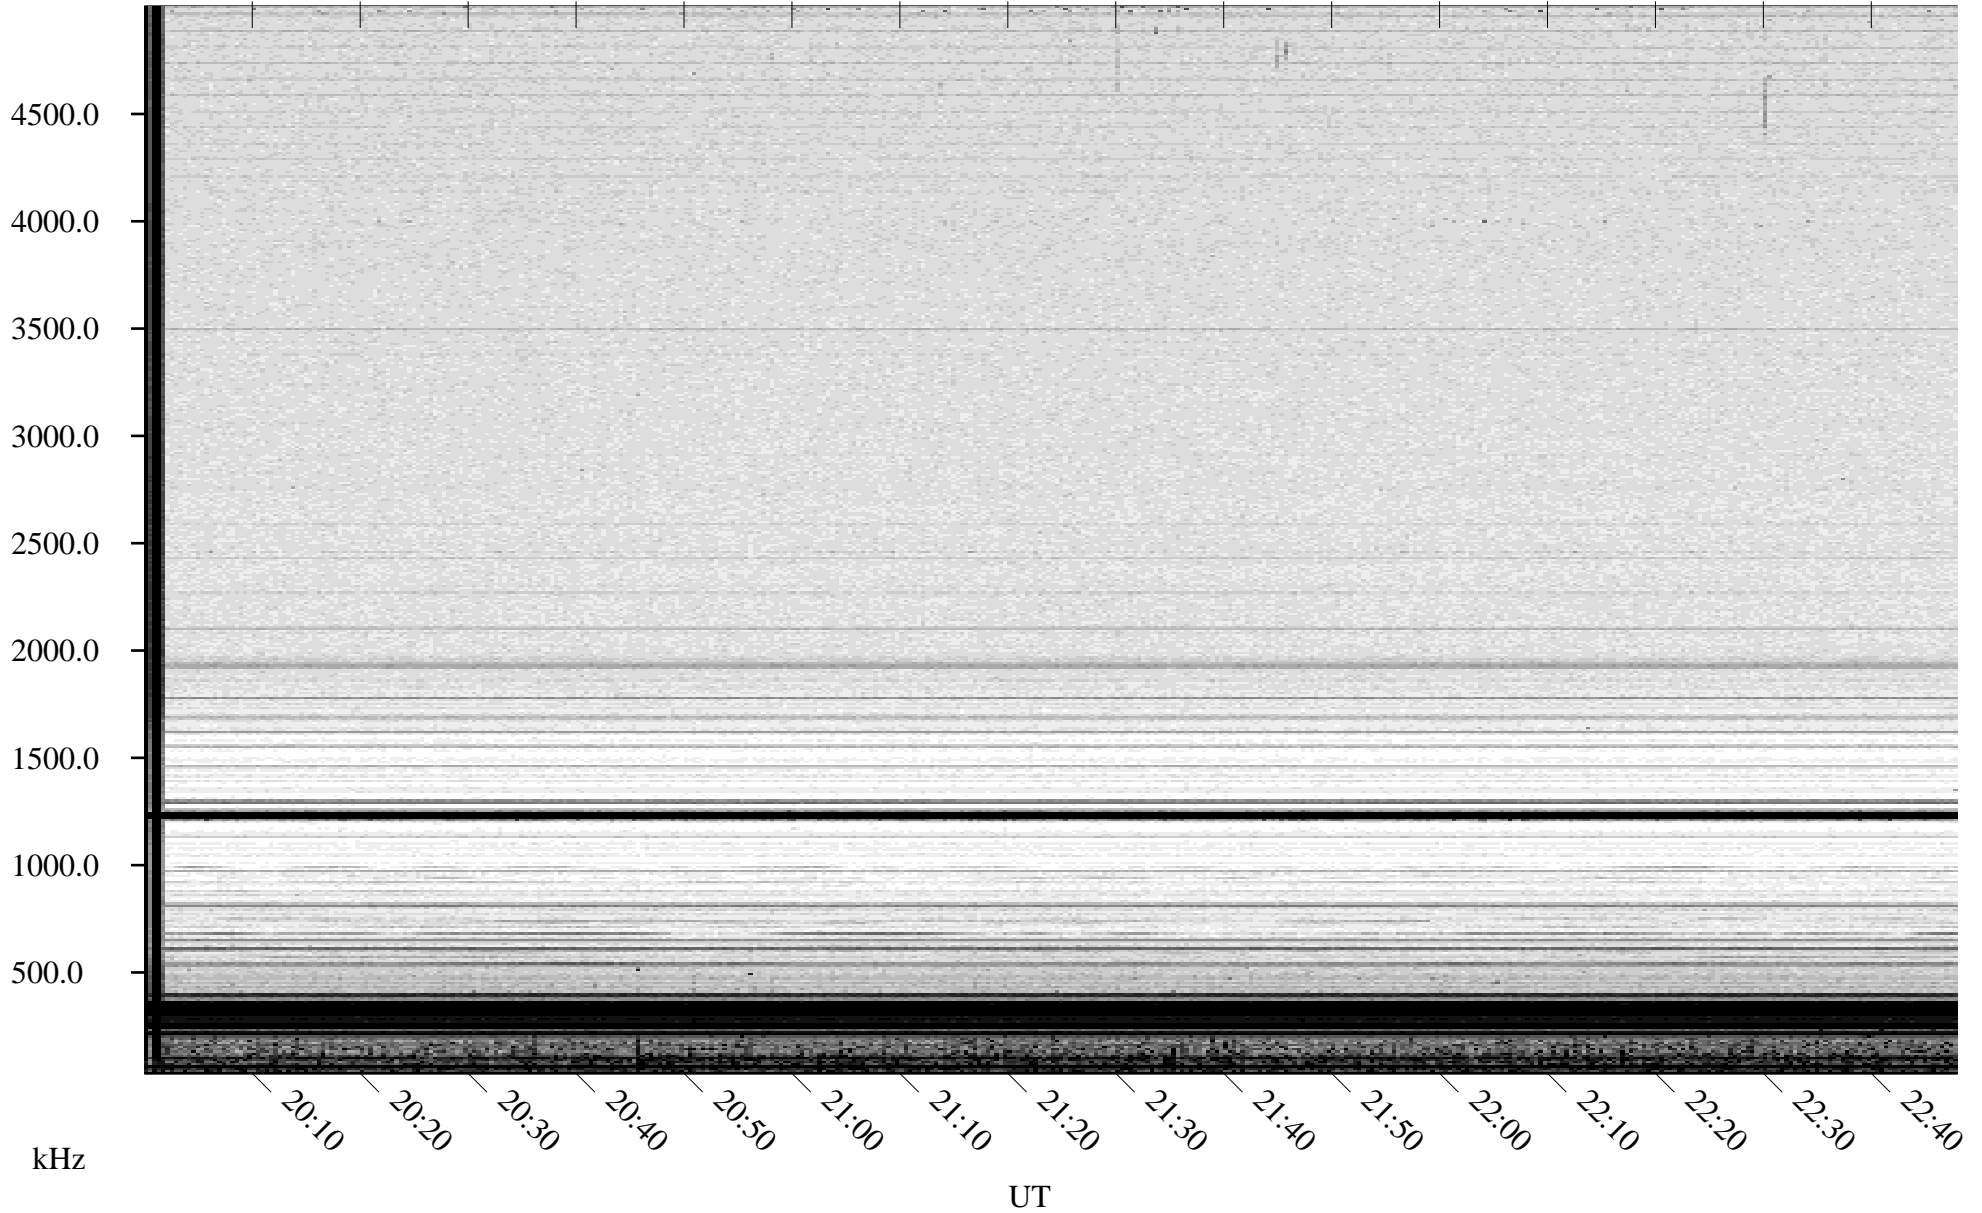

05/29/2007 Churchill, Manitoba

Linear Scale Black = 161 White = 15

CH07149L.R00m max_12

Page 1

05/29/2007 Churchill, Manitoba

Linear Scale Black = 161 White = 15

CH07149L.R00m max_12

Page 2

05/30/2007 Churchill, Manitoba

Linear Scale Black = 161 White = 15

CH07149L.R00m max_12

Page 3

05/30/2007 Churchill, Manitoba

Linear Scale Black = 161 White = 15

CH07149L.R00m max_12

Page 4

05/30/2007 Churchill, Manitoba

Linear Scale Black = 161 White = 15

CH07149L.R00m max_12

Page 5

05/30/2007 Churchill, Manitoba

Linear Scale Black = 161 White = 15

CH07149L.R00m max_12

Page 6

05/30/2007 Churchill, Manitoba

Linear Scale Black = 161 White = 15

CH07149L.R00m max_12

Page 7

05/30/2007 Churchill, Manitoba

Linear Scale Black = 161 White = 15

CH07149L.R00m max_12