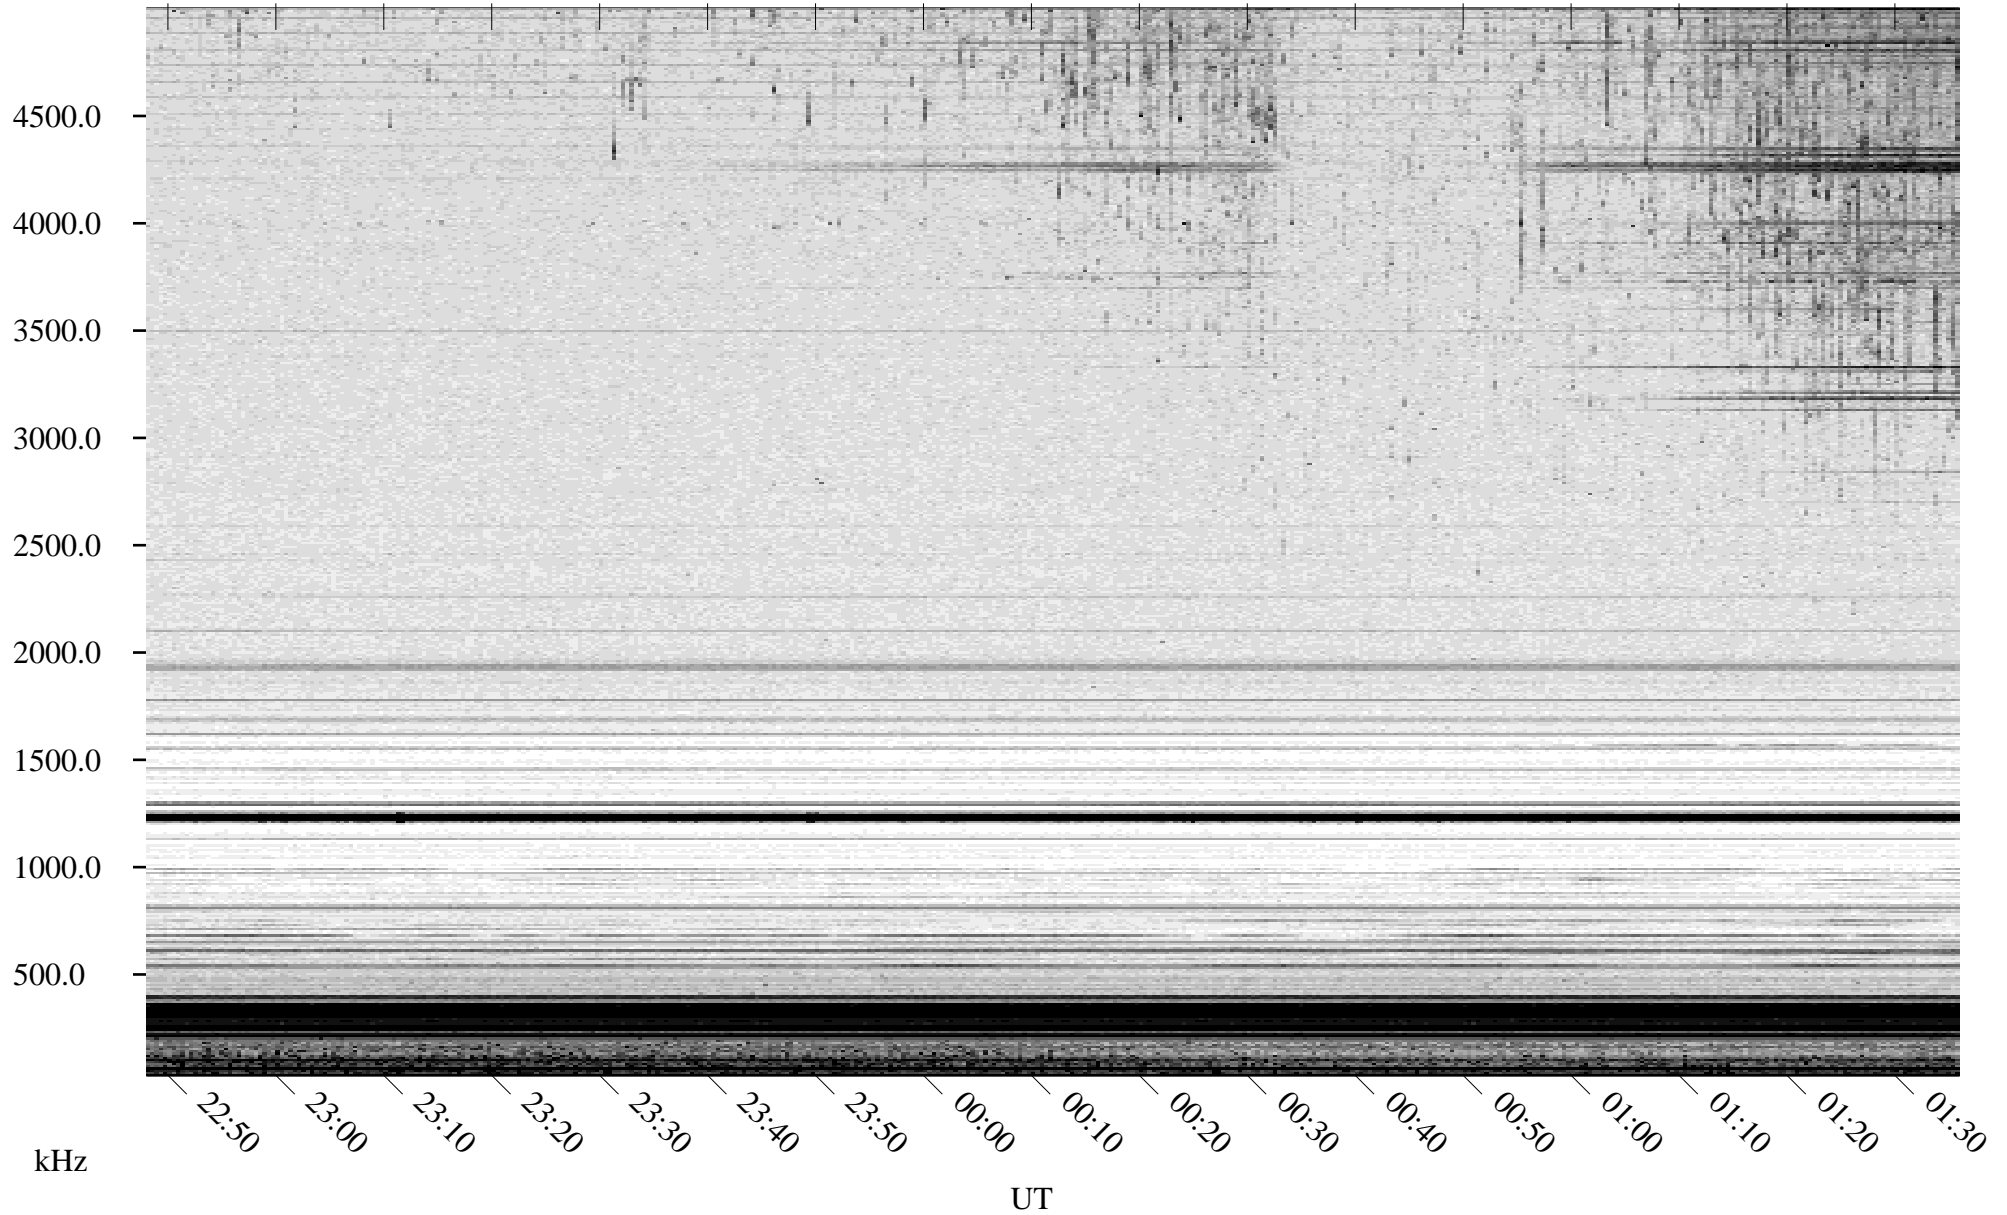

05/29/2007 Churchill, Manitoba

Linear Scale Black = 161 White = 15

CH07149L.R00m max_12

Page 1

05/29/2007 Churchill, Manitoba

Linear Scale Black = 161 White = 15

CH07149L.R00m max_12

Page 2

05/30/2007 Churchill, Manitoba

Linear Scale Black = 161 White = 15

CH07149L.R00m max_12

Page 3

05/30/2007 Churchill, Manitoba

Linear Scale Black = 161 White = 15

CH07149L.R00m max_12

Page 4

05/30/2007 Churchill, Manitoba

Linear Scale Black = 161 White = 15

CH07149L.R00m max_12

Page 5

05/30/2007 Churchill, Manitoba

Linear Scale Black = 161 White = 15

CH07149L.R00m max_12

Page 6

05/30/2007 Churchill, Manitoba

Linear Scale Black = 161 White = 15

CH07149L.R00m max_12

Page 7

05/30/2007 Churchill, Manitoba

Linear Scale Black = 161 White = 15

CH07149L.R00m max_12