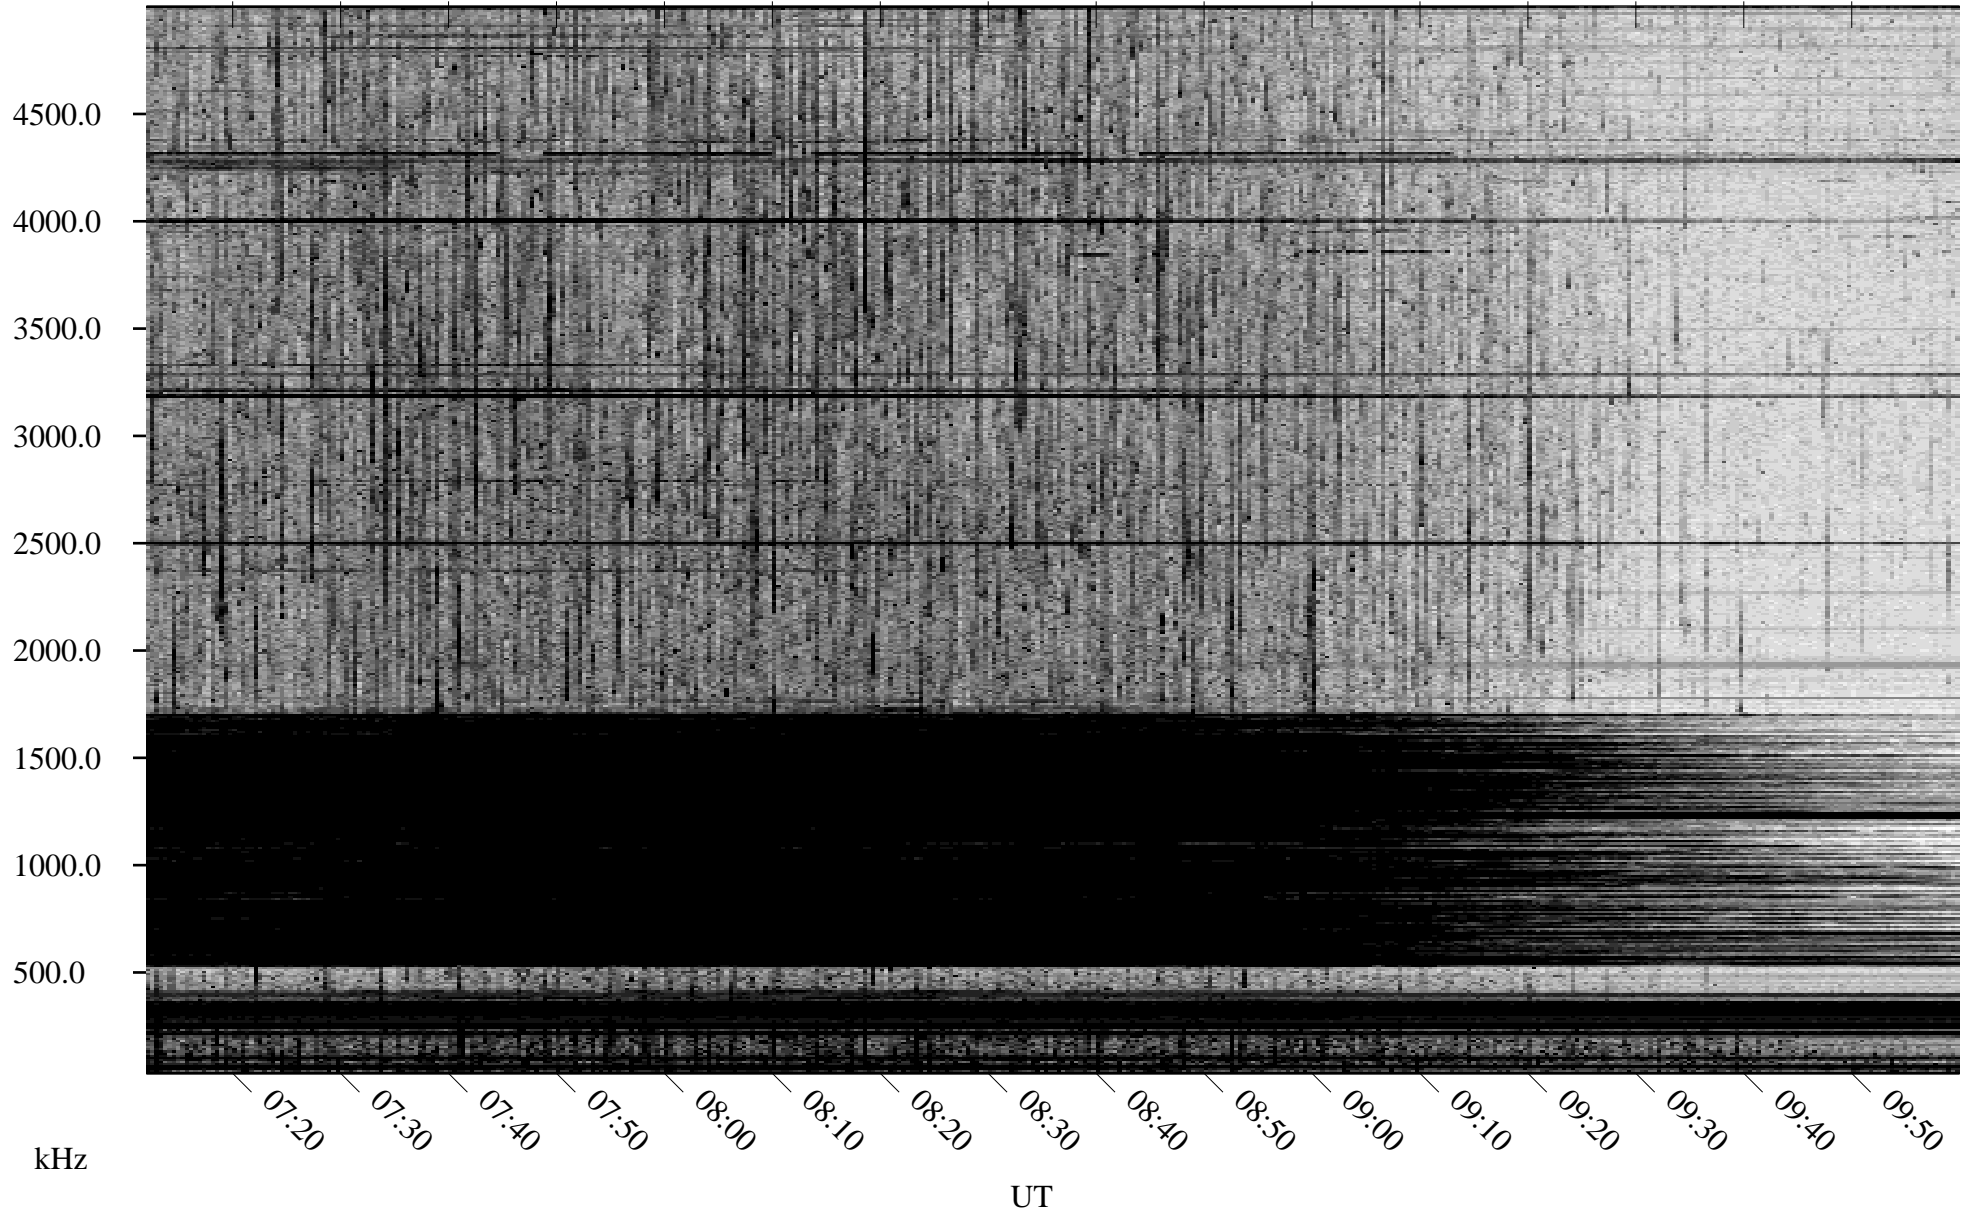

05/29/2007 Churchill, Manitoba

Linear Scale Black = 161 White = 15

CH07149L.R00m max_12

Page 1

05/29/2007 Churchill, Manitoba

Linear Scale Black = 161 White = 15

CH07149L.R00m max_12

Page 2

05/30/2007 Churchill, Manitoba

Linear Scale Black = 161 White = 15

CH07149L.R00m max_12

Page 3

05/30/2007 Churchill, Manitoba

Linear Scale Black = 161 White = 15

CH07149L.R00m max_12

Page 4

05/30/2007 Churchill, Manitoba

Linear Scale Black = 161 White = 15

CH07149L.R00m max_12

Page 5

05/30/2007 Churchill, Manitoba

Linear Scale Black = 161 White = 15

CH07149L.R00m max_12

Page 6

05/30/2007 Churchill, Manitoba

Linear Scale Black = 161 White = 15

CH07149L.R00m max_12

Page 7

05/30/2007 Churchill, Manitoba

Linear Scale Black = 161 White = 15

CH07149L.R00m max_12