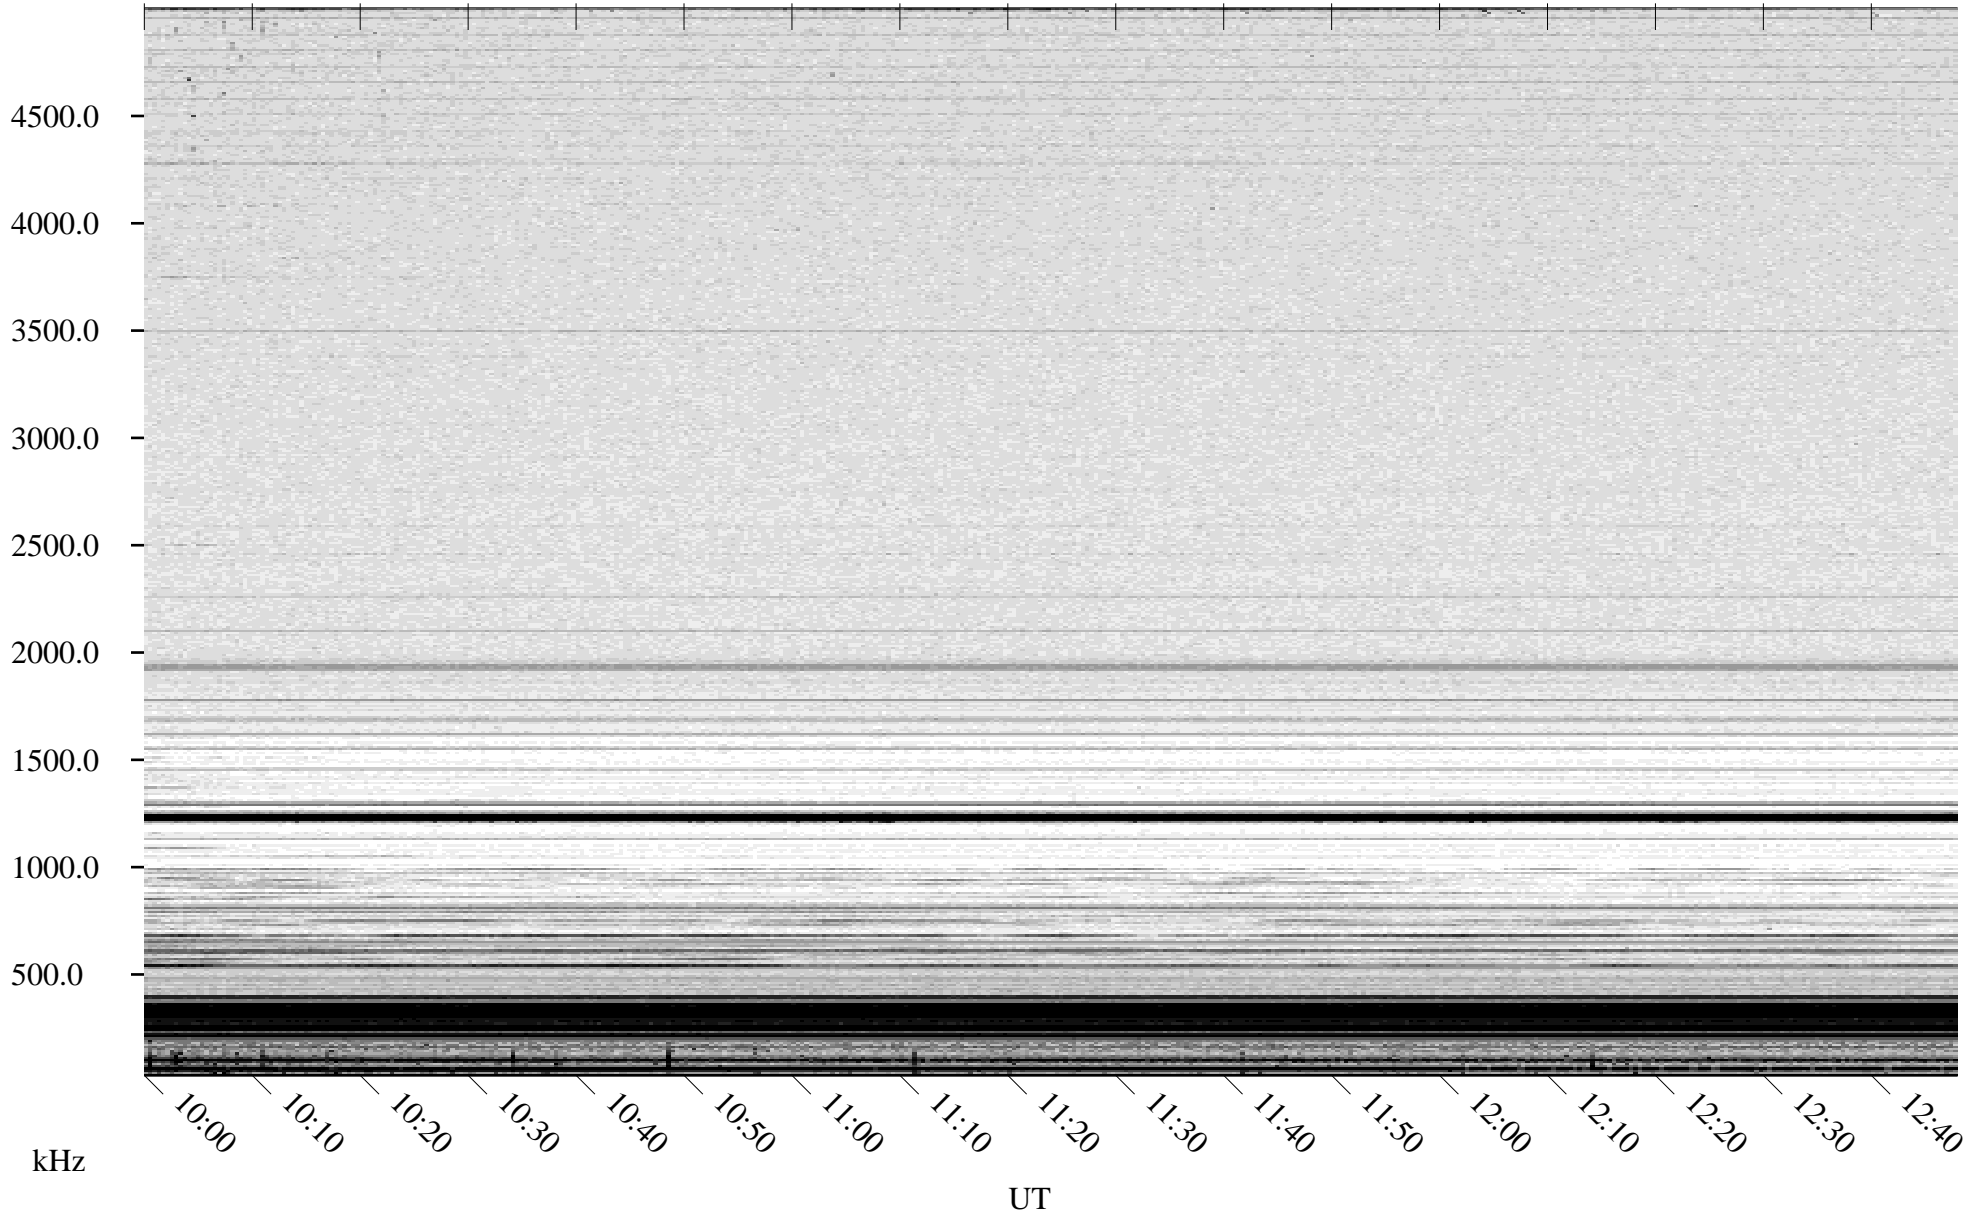

05/30/2007 Churchill, Manitoba

Linear Scale Black = 161 White = 15

CH07150L.R00m max_12

Page 1

05/30/2007 Churchill, Manitoba

Linear Scale Black = 161 White = 15

CH07150L.R00m max_12

Page 2

05/31/2007 Churchill, Manitoba

Linear Scale Black = 161 White = 15

CH07150L.R00m max_12

Page 3

05/31/2007 Churchill, Manitoba

Linear Scale Black = 161 White = 15

CH07150L.R00m max_12

Page 4

05/31/2007 Churchill, Manitoba

Linear Scale Black = 161 White = 15

CH07150L.R00m max_12

Page 5

05/31/2007 Churchill, Manitoba

Linear Scale Black = 161 White = 15

CH07150L.R00m max_12

Page 6

05/31/2007 Churchill, Manitoba

Linear Scale Black = 161 White = 15

CH07150L.R00m max_12

Page 7

05/31/2007 Churchill, Manitoba

Linear Scale Black = 161 White = 15

CH07150L.R00m max_12