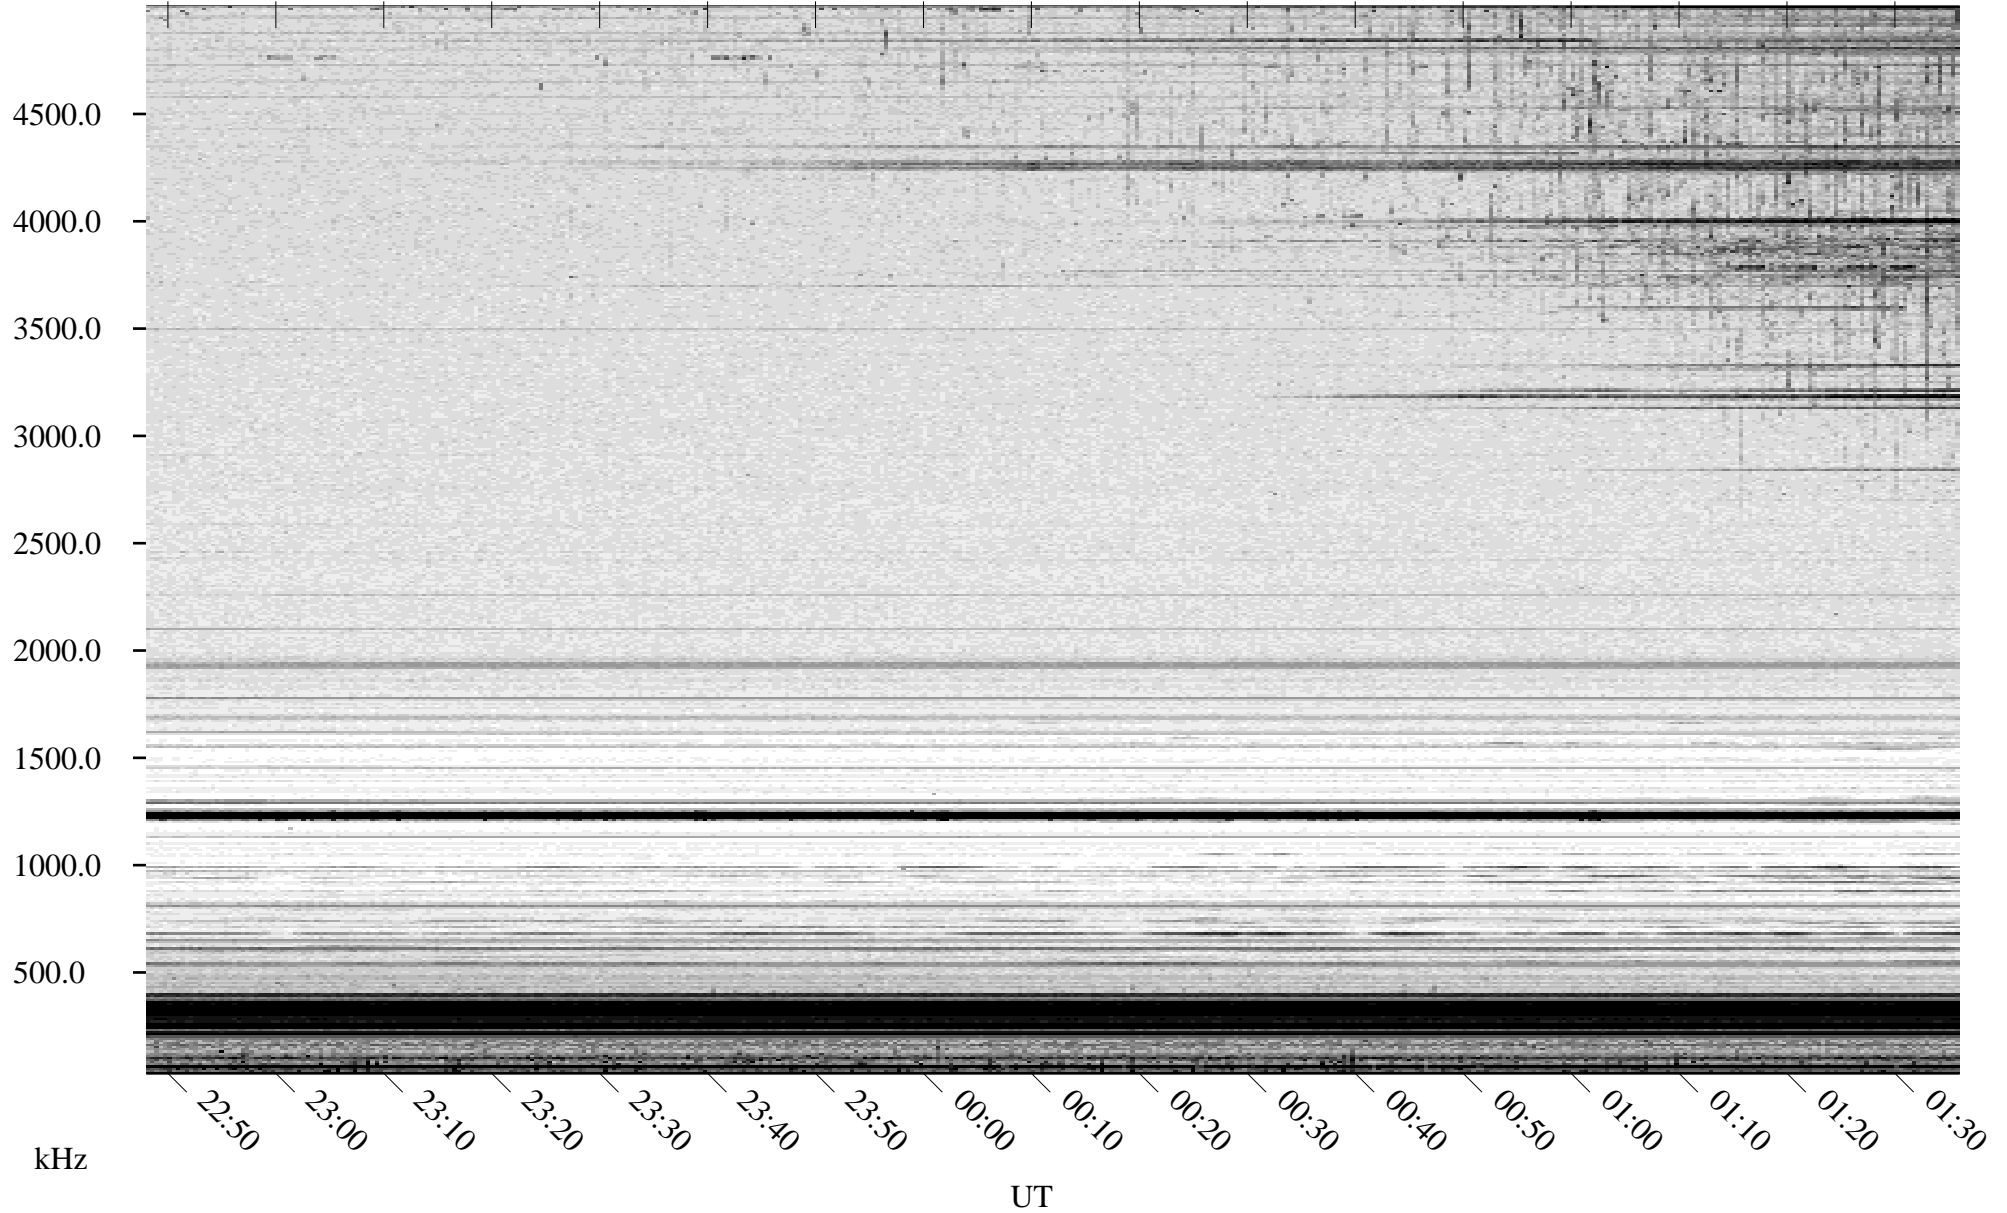

05/30/2007 Churchill, Manitoba

Linear Scale Black = 161 White = 15

CH07150L.R00m max_12

Page 1

05/30/2007 Churchill, Manitoba

Linear Scale Black = 161 White = 15

CH07150L.R00m max_12

Page 2

05/31/2007 Churchill, Manitoba

Linear Scale Black = 161 White = 15

CH07150L.R00m max_12

Page 3

05/31/2007 Churchill, Manitoba

Linear Scale Black = 161 White = 15

CH07150L.R00m max_12

Page 4

05/31/2007 Churchill, Manitoba

Linear Scale Black = 161 White = 15

CH07150L.R00m max_12

Page 5

05/31/2007 Churchill, Manitoba

Linear Scale Black = 161 White = 15

CH07150L.R00m max_12

Page 6

05/31/2007 Churchill, Manitoba

Linear Scale Black = 161 White = 15

CH07150L.R00m max_12

Page 7

05/31/2007 Churchill, Manitoba

Linear Scale Black = 161 White = 15

CH07150L.R00m max_12