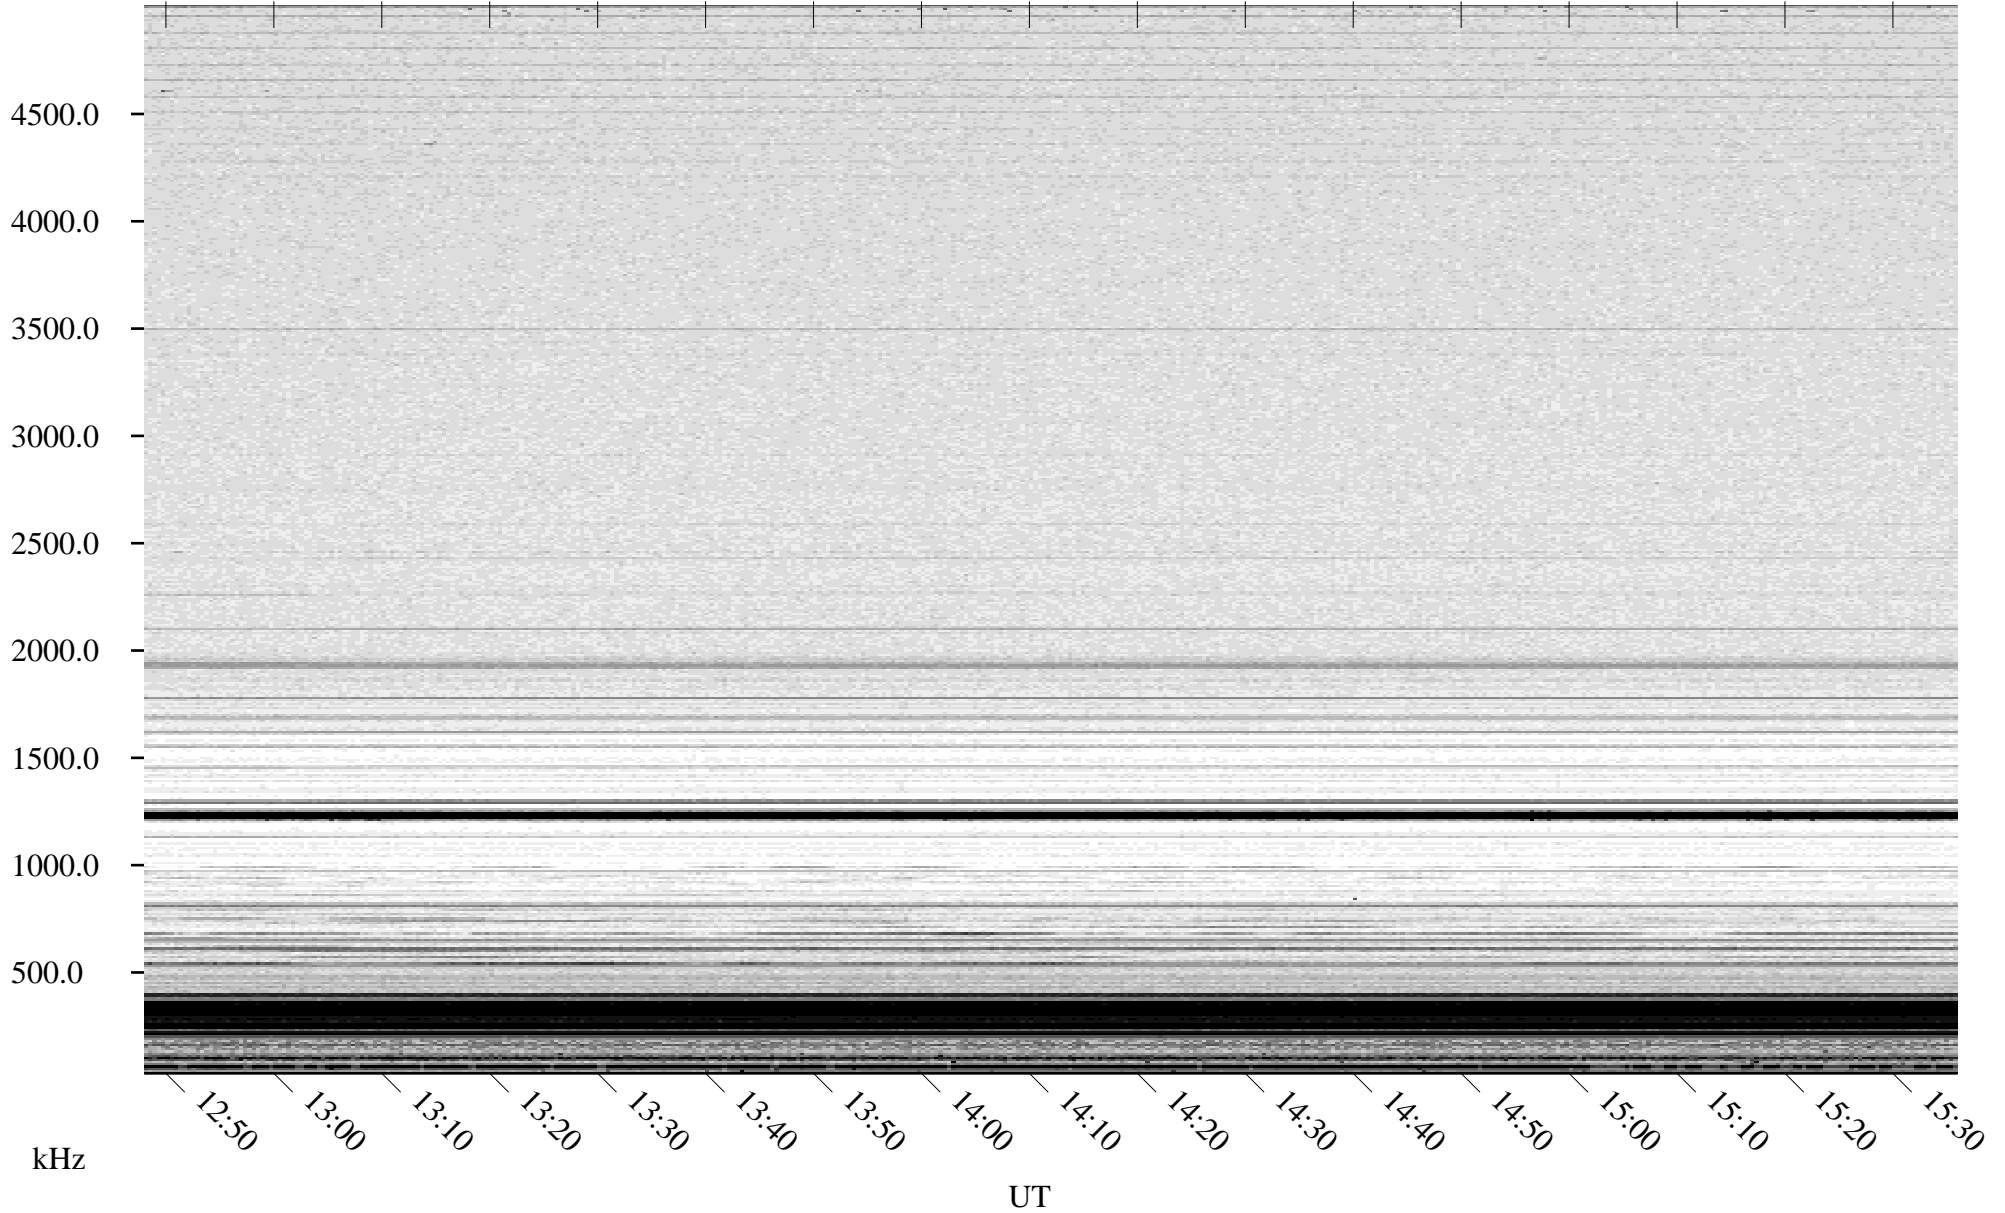

05/30/2007 Churchill, Manitoba

Linear Scale Black = 161 White = 15

CH07150L.R00m max_12

Page 1

05/30/2007 Churchill, Manitoba

Linear Scale Black = 161 White = 15

CH07150L.R00m max_12

Page 2

05/31/2007 Churchill, Manitoba

Linear Scale Black = 161 White = 15

CH07150L.R00m max_12

Page 3

05/31/2007 Churchill, Manitoba

Linear Scale Black = 161 White = 15

CH07150L.R00m max_12

Page 4

05/31/2007 Churchill, Manitoba

Linear Scale Black = 161 White = 15

CH07150L.R00m max_12

Page 5

05/31/2007 Churchill, Manitoba

Linear Scale Black = 161 White = 15

CH07150L.R00m max_12

Page 6

05/31/2007 Churchill, Manitoba

Linear Scale Black = 161 White = 15

CH07150L.R00m max_12

Page 7

05/31/2007 Churchill, Manitoba

Linear Scale Black = 161 White = 15

CH07150L.R00m max_12