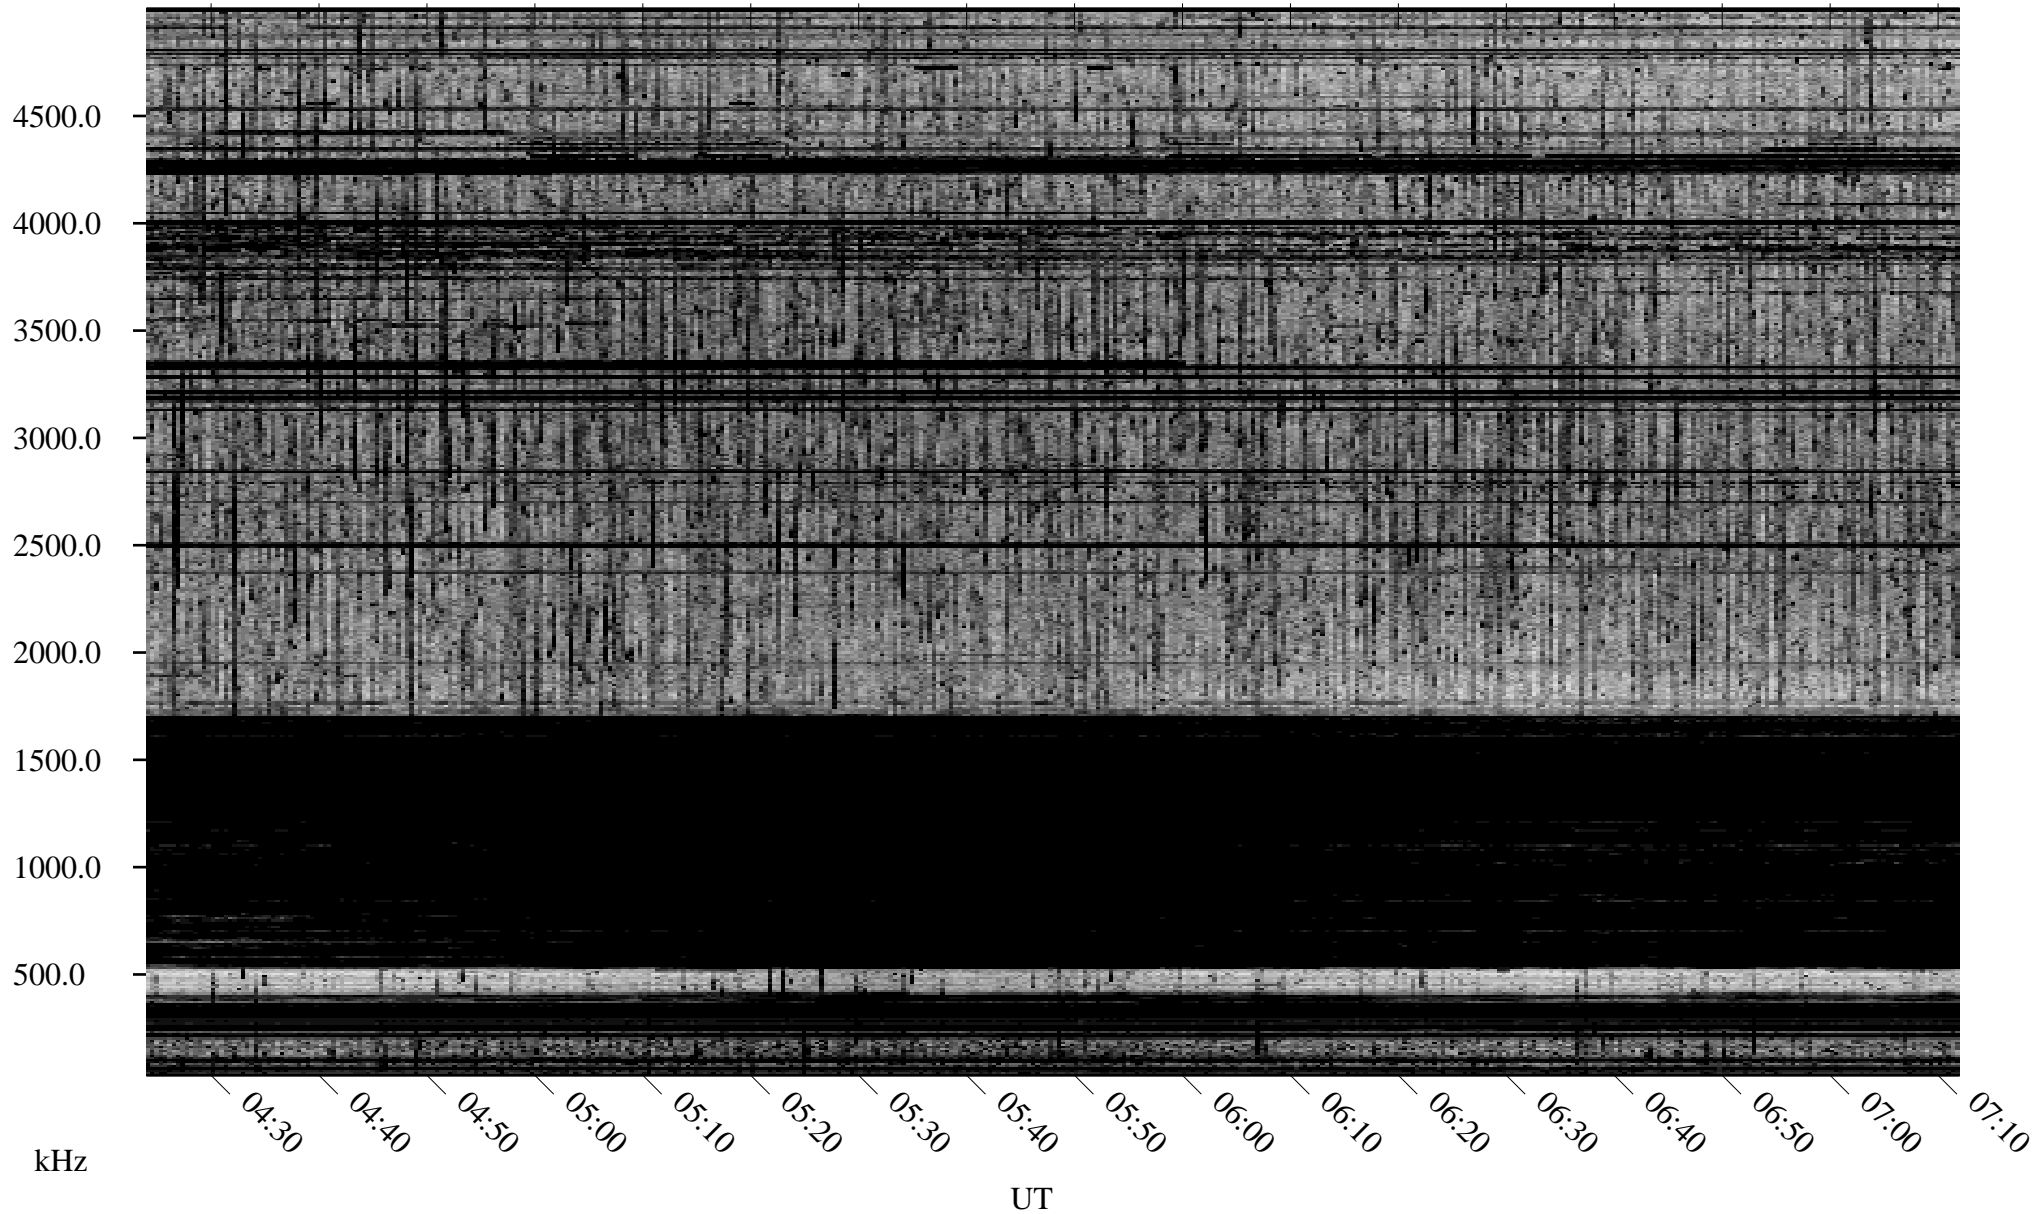

05/30/2007 Churchill, Manitoba

Linear Scale Black = 161 White = 15

CH07150L.R00m max_12

Page 1

05/30/2007 Churchill, Manitoba

Linear Scale Black = 161 White = 15

CH07150L.R00m max_12

Page 2

05/31/2007 Churchill, Manitoba

Linear Scale Black = 161 White = 15

CH07150L.R00m max_12

Page 3

05/31/2007 Churchill, Manitoba

Linear Scale Black = 161 White = 15

CH07150L.R00m max_12

Page 4

05/31/2007 Churchill, Manitoba

Linear Scale Black = 161 White = 15

CH07150L.R00m max_12

Page 5

05/31/2007 Churchill, Manitoba

Linear Scale Black = 161 White = 15

CH07150L.R00m max_12

Page 6

05/31/2007 Churchill, Manitoba

Linear Scale Black = 161 White = 15

CH07150L.R00m max_12

Page 7

05/31/2007 Churchill, Manitoba

Linear Scale Black = 161 White = 15

CH07150L.R00m max_12