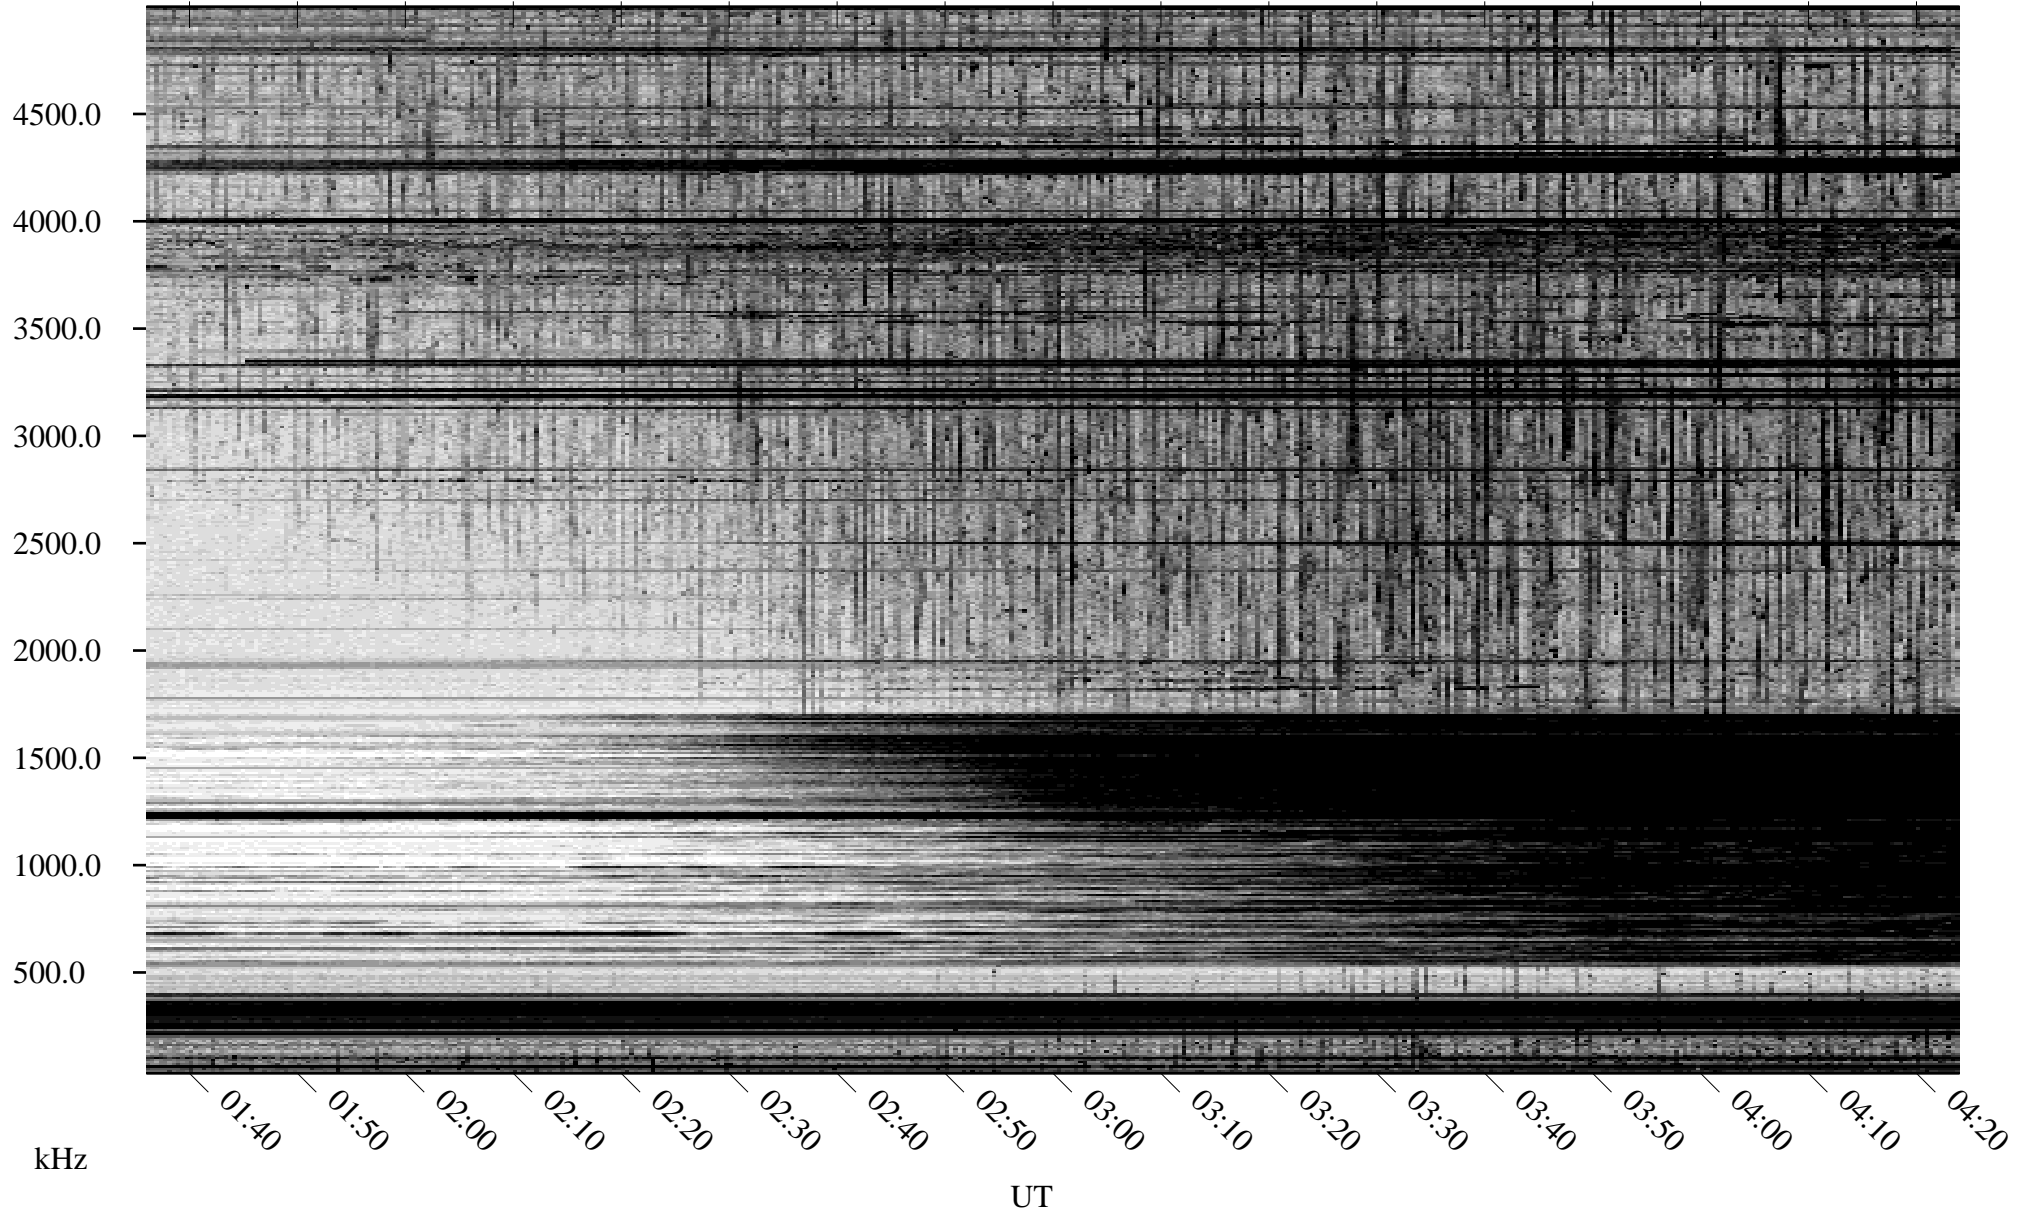

05/30/2007 Churchill, Manitoba

Linear Scale Black = 161 White = 15

CH07150L.R00m max_12

Page 1

05/30/2007 Churchill, Manitoba

Linear Scale Black = 161 White = 15

CH07150L.R00m max_12

Page 2

05/31/2007 Churchill, Manitoba

Linear Scale Black = 161 White = 15

CH07150L.R00m max_12

Page 3

05/31/2007 Churchill, Manitoba

Linear Scale Black = 161 White = 15

CH07150L.R00m max_12

Page 4

05/31/2007 Churchill, Manitoba

Linear Scale Black = 161 White = 15

CH07150L.R00m max_12

Page 5

05/31/2007 Churchill, Manitoba

Linear Scale Black = 161 White = 15

CH07150L.R00m max_12

Page 6

05/31/2007 Churchill, Manitoba

Linear Scale Black = 161 White = 15

CH07150L.R00m max_12

Page 7

05/31/2007 Churchill, Manitoba

Linear Scale Black = 161 White = 15

CH07150L.R00m max_12