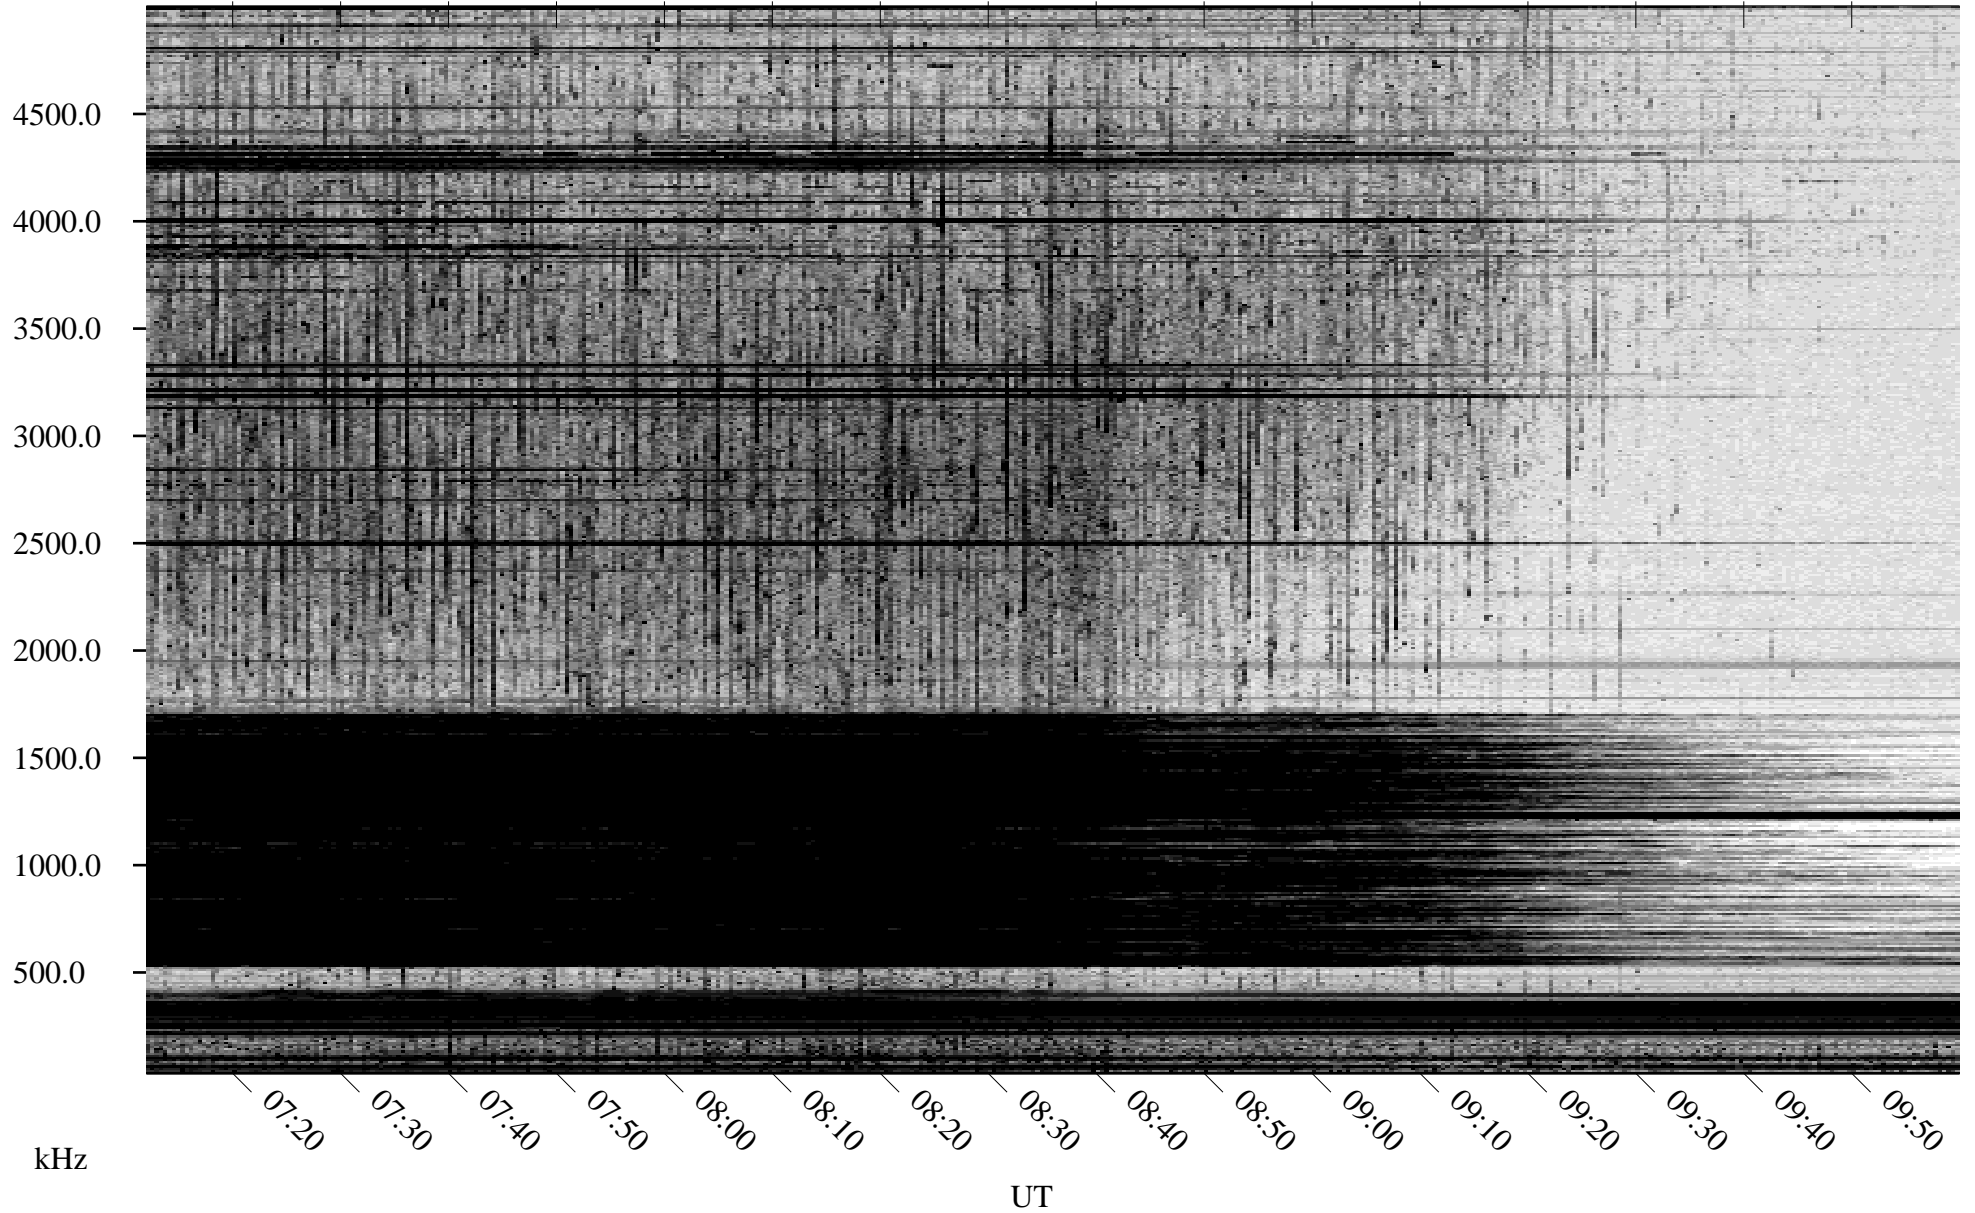

05/30/2007 Churchill, Manitoba

Linear Scale Black = 161 White = 15

CH07150L.R00m max_12

Page 1

05/30/2007 Churchill, Manitoba

Linear Scale Black = 161 White = 15

CH07150L.R00m max_12

Page 2

05/31/2007 Churchill, Manitoba

Linear Scale Black = 161 White = 15

CH07150L.R00m max_12

Page 3

05/31/2007 Churchill, Manitoba

Linear Scale Black = 161 White = 15

CH07150L.R00m max_12

Page 4

05/31/2007 Churchill, Manitoba

Linear Scale Black = 161 White = 15

CH07150L.R00m max_12

Page 5

05/31/2007 Churchill, Manitoba

Linear Scale Black = 161 White = 15

CH07150L.R00m max_12

Page 6

05/31/2007 Churchill, Manitoba

Linear Scale Black = 161 White = 15

CH07150L.R00m max_12

Page 7

05/31/2007 Churchill, Manitoba

Linear Scale Black = 161 White = 15

CH07150L.R00m max_12