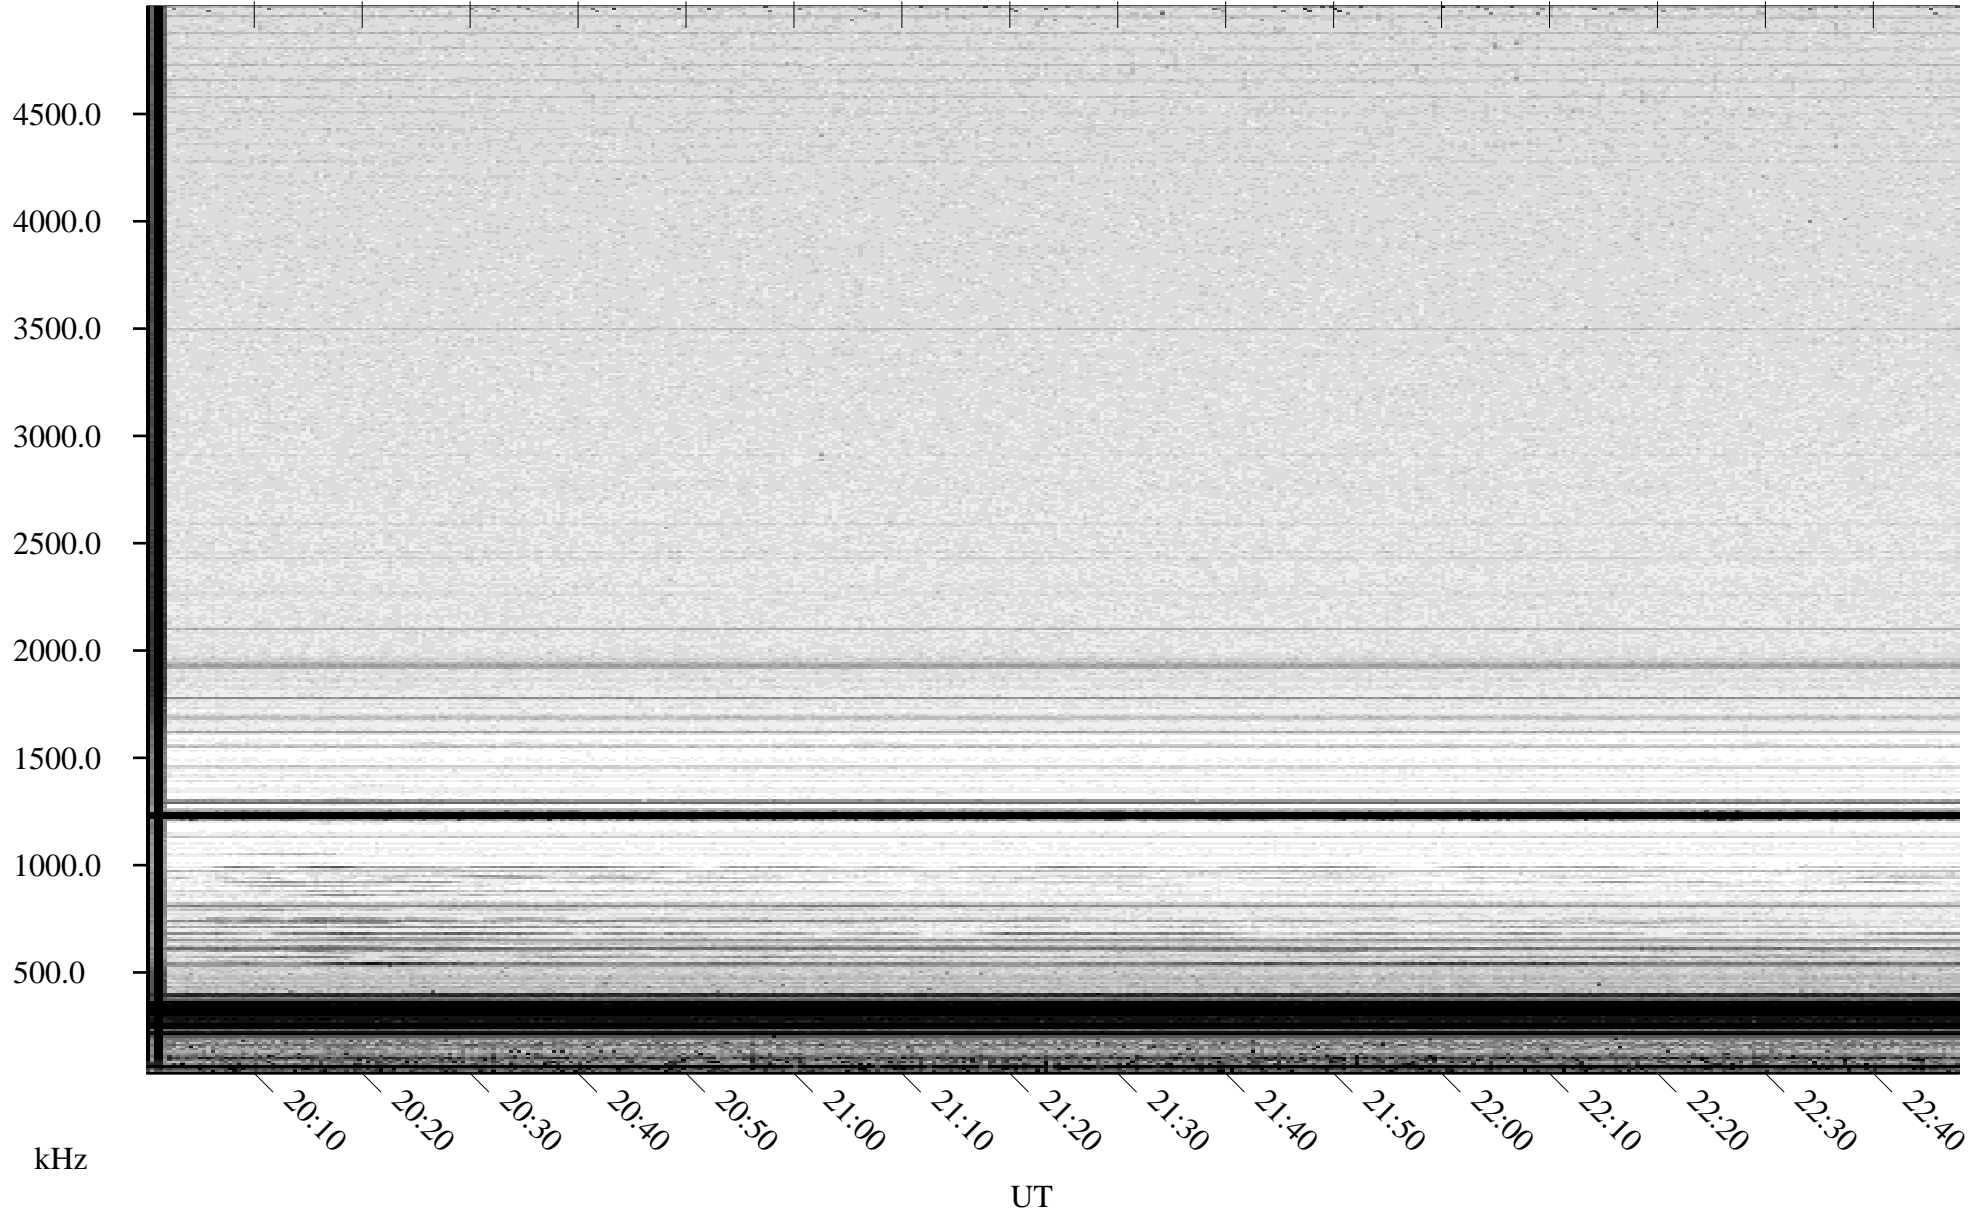

05/30/2007 Churchill, Manitoba

Linear Scale Black = 161 White = 15

CH07150L.R00m max_12

Page 1

05/30/2007 Churchill, Manitoba

Linear Scale Black = 161 White = 15

CH07150L.R00m max_12

Page 2

05/31/2007 Churchill, Manitoba

Linear Scale Black = 161 White = 15

CH07150L.R00m max_12

Page 3

05/31/2007 Churchill, Manitoba

Linear Scale Black = 161 White = 15

CH07150L.R00m max_12

Page 4

05/31/2007 Churchill, Manitoba

Linear Scale Black = 161 White = 15

CH07150L.R00m max_12

Page 5

05/31/2007 Churchill, Manitoba

Linear Scale Black = 161 White = 15

CH07150L.R00m max_12

Page 6

05/31/2007 Churchill, Manitoba

Linear Scale Black = 161 White = 15

CH07150L.R00m max_12

Page 7

05/31/2007 Churchill, Manitoba

Linear Scale Black = 161 White = 15

CH07150L.R00m max_12