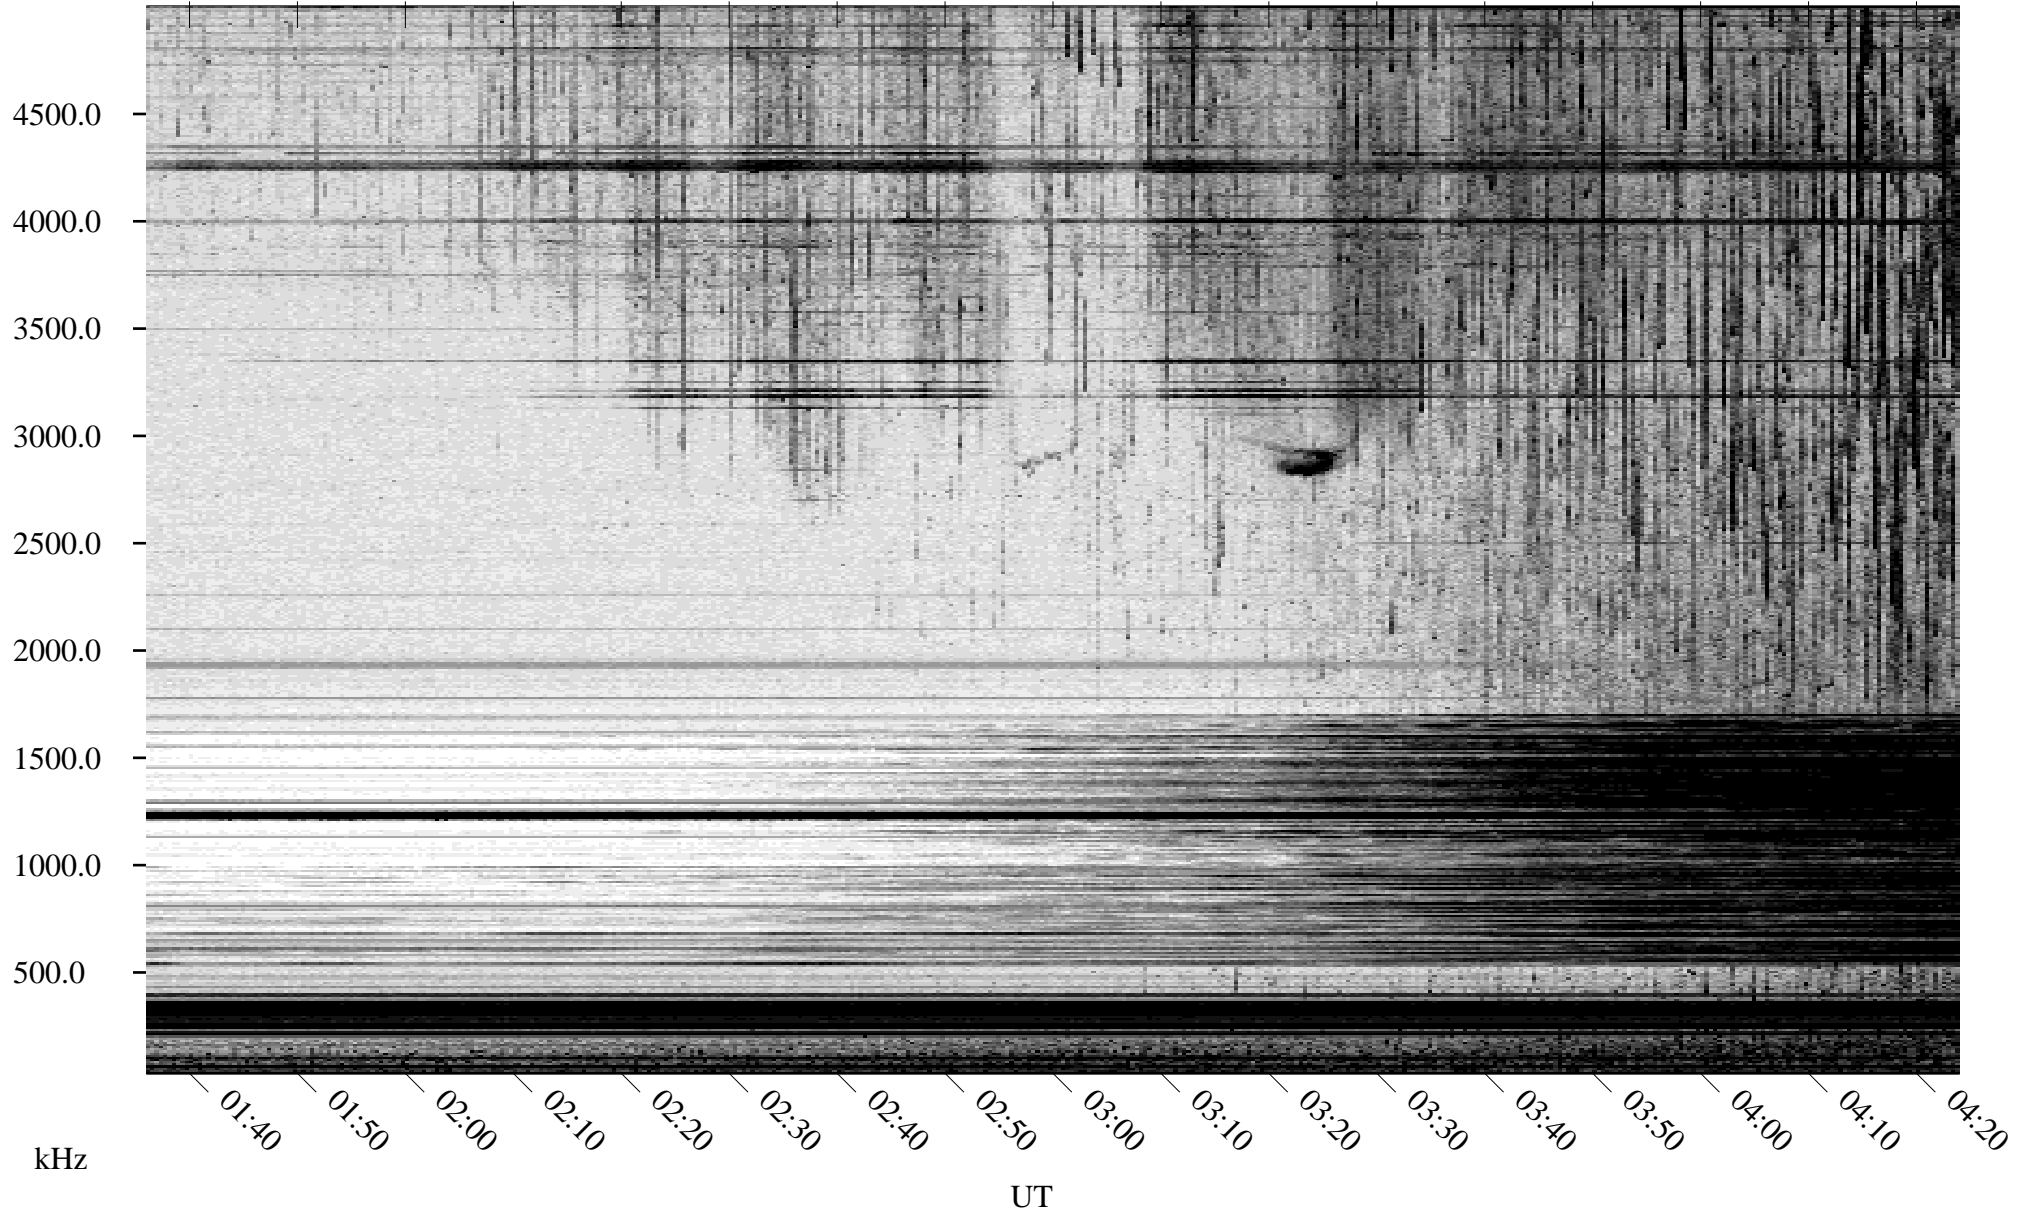

# 05/31/2007 Churchill, Manitoba

Linear Scale    Black = 161    White = 15

CH07151L.R00m max\_12

Page 1

# 05/31/2007 Churchill, Manitoba

Linear Scale    Black = 161    White = 15

CH07151L.R00m max\_12

Page 2

# 06/01/2007 Churchill, Manitoba

Linear Scale    Black = 161    White = 15

CH07151L.R00m max\_12

Page 3

# 06/01/2007 Churchill, Manitoba

Linear Scale    Black = 161    White = 15

CH07151L.R00m max\_12

Page 4