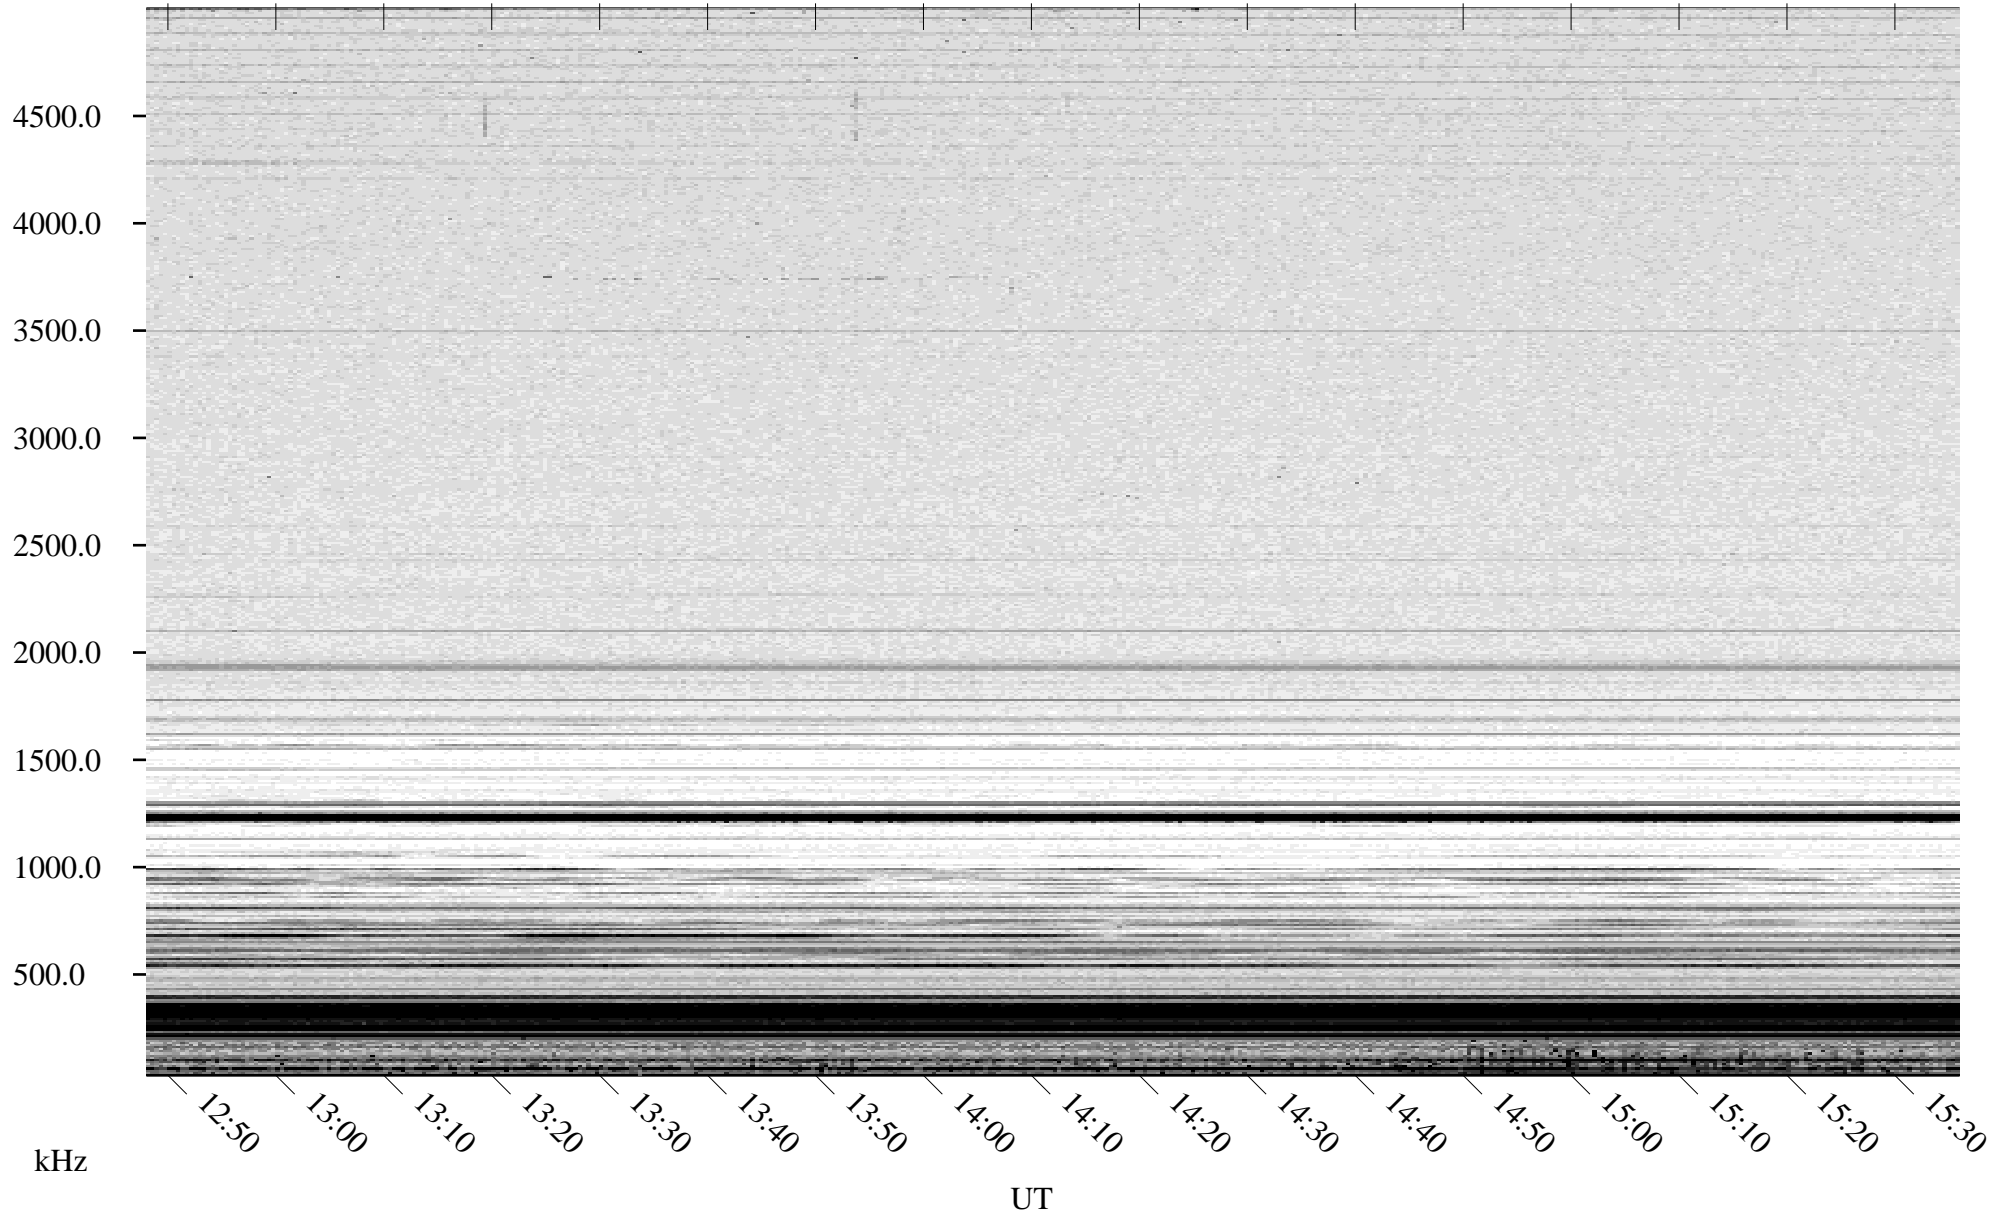

# 06/01/2007 Churchill, Manitoba

Linear Scale    Black = 161    White = 15

CH07151L.R00m max\_12

Page 6

# 06/01/2007 Churchill, Manitoba

Linear Scale    Black = 161    White = 15

CH07151L.R00m max\_12

Page 7