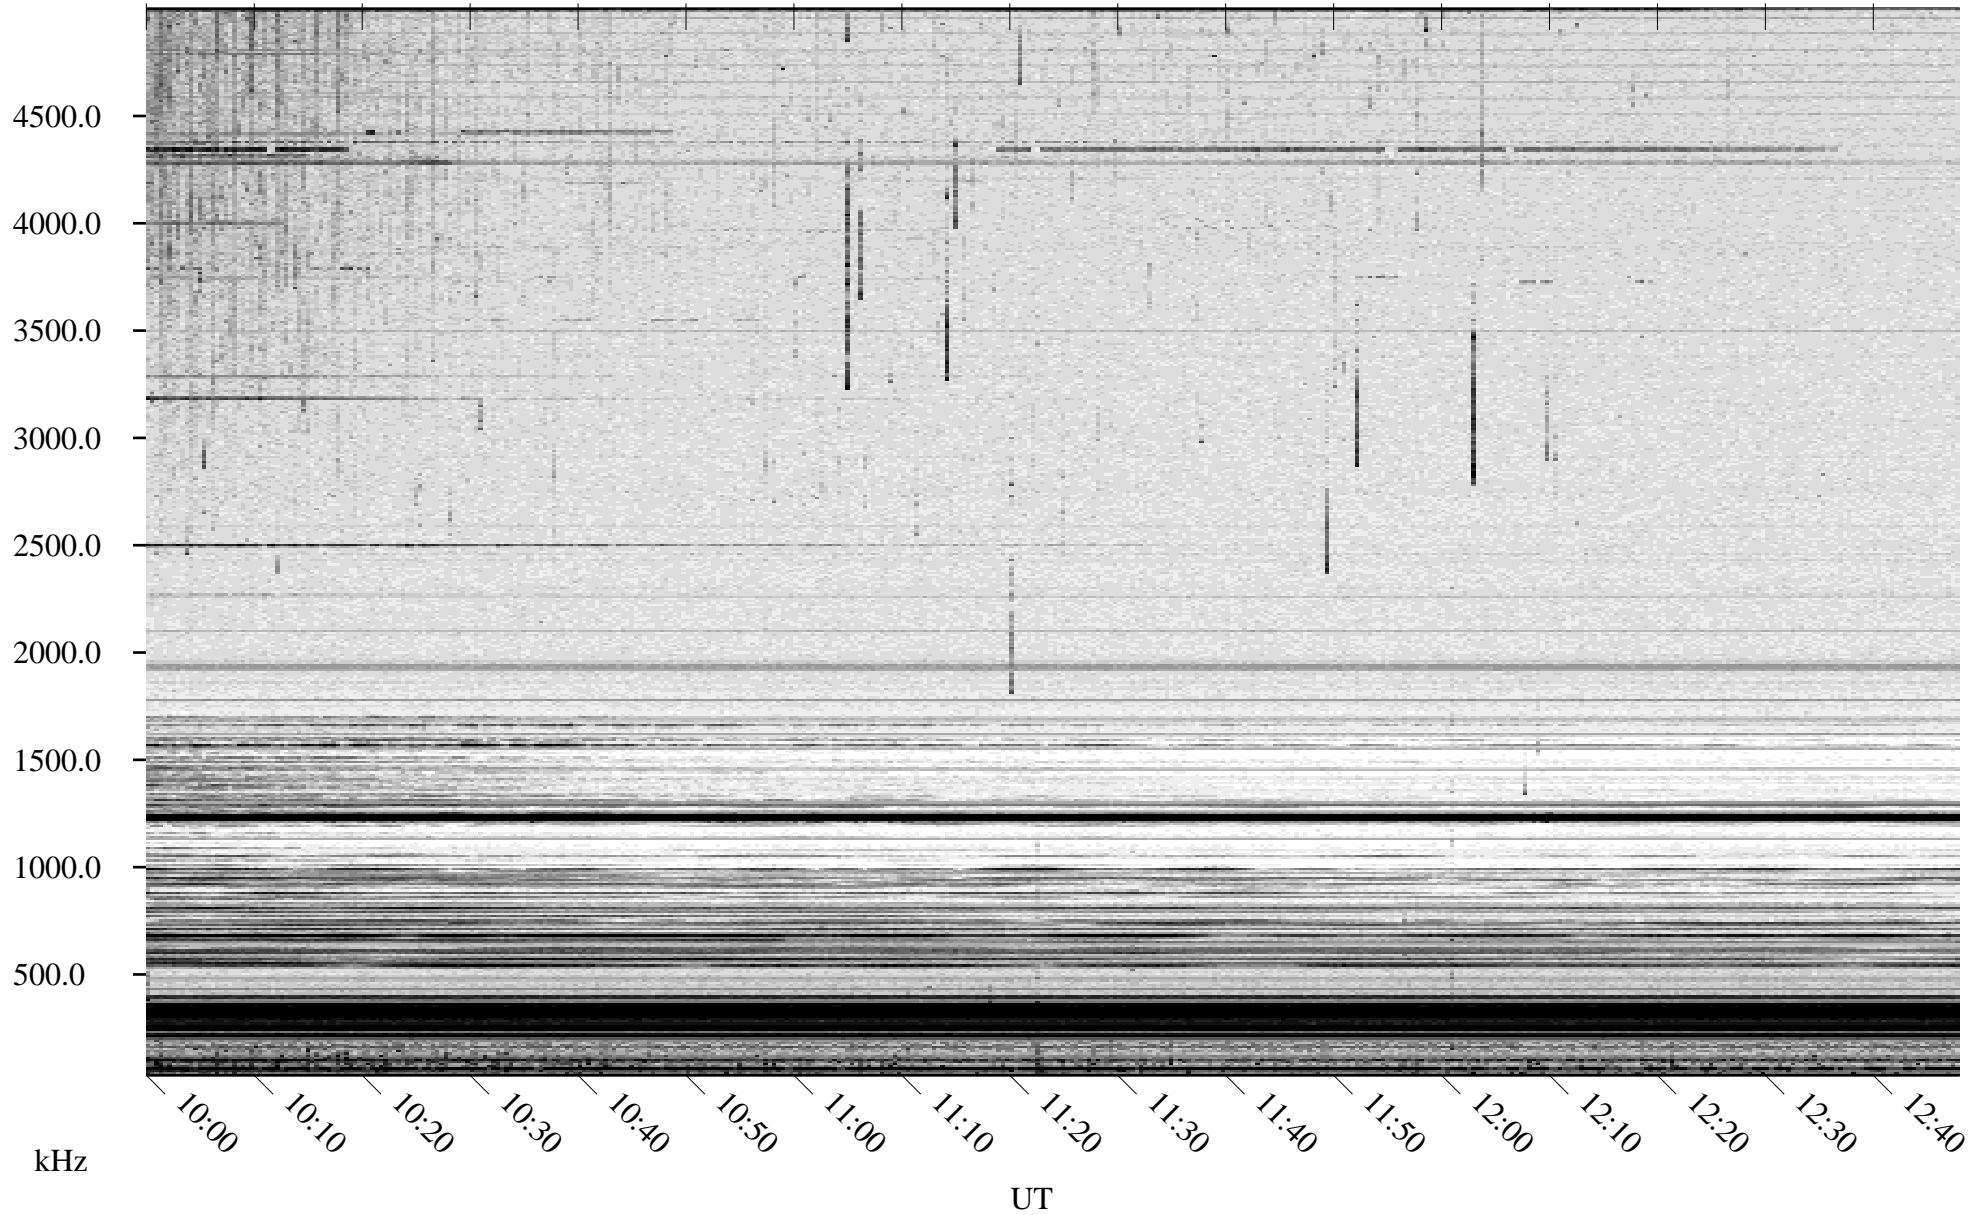

# 06/01/2007 Churchill, Manitoba

Linear Scale    Black = 161    White = 15

CH07151L.R00m max\_12

Page 5

# 06/01/2007 Churchill, Manitoba

Linear Scale    Black = 161    White = 15

CH07151L.R00m max\_12

Page 6

# 06/01/2007 Churchill, Manitoba

Linear Scale    Black = 161    White = 15

CH07151L.R00m max\_12

Page 7