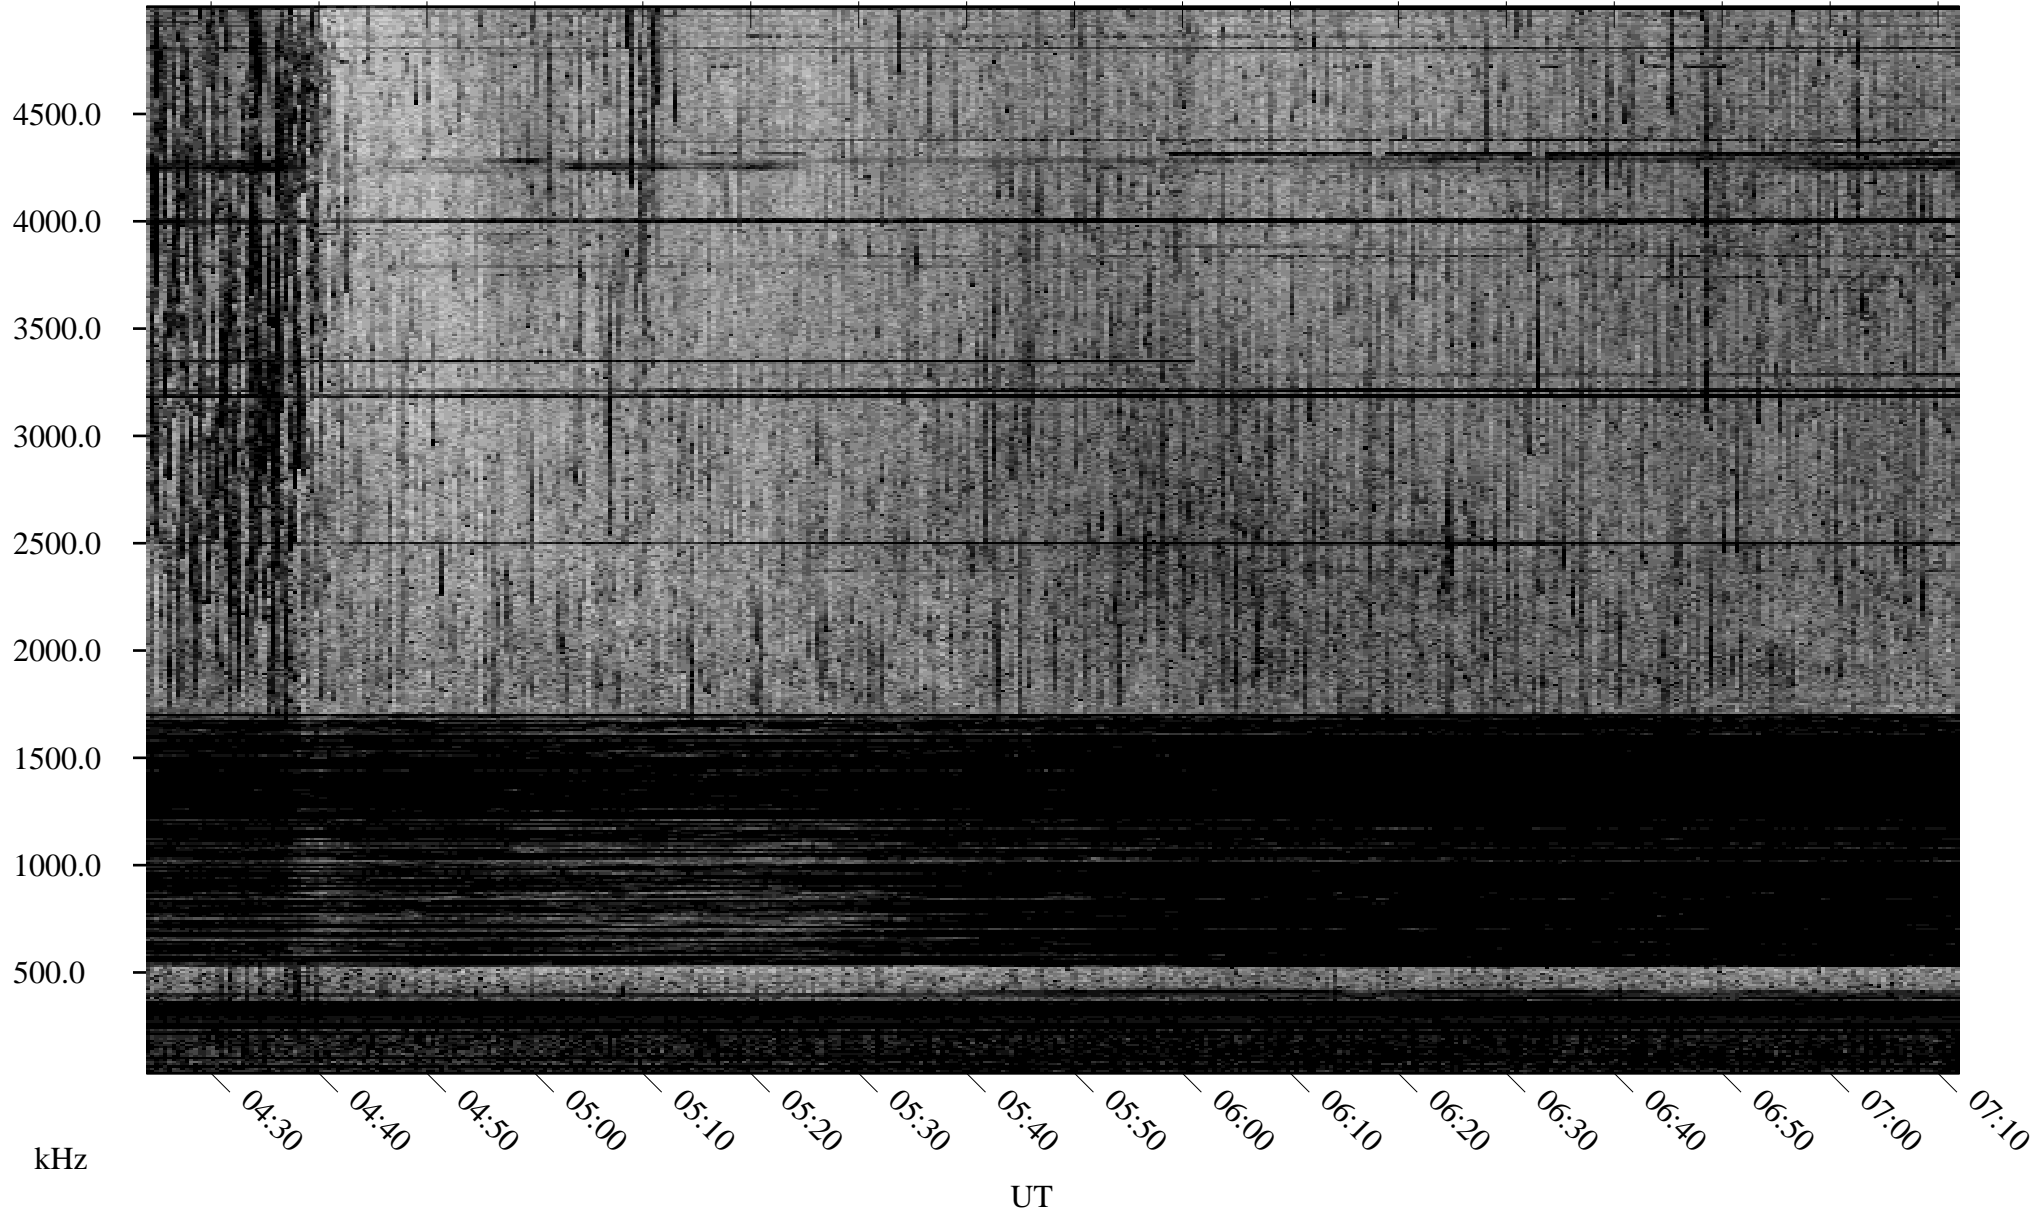

# 06/01/2007 Churchill, Manitoba

Linear Scale    Black = 161    White = 15

CH07151L.R00m max\_12

Page 3

# 06/01/2007 Churchill, Manitoba

Linear Scale    Black = 161    White = 15

CH07151L.R00m max\_12

Page 4