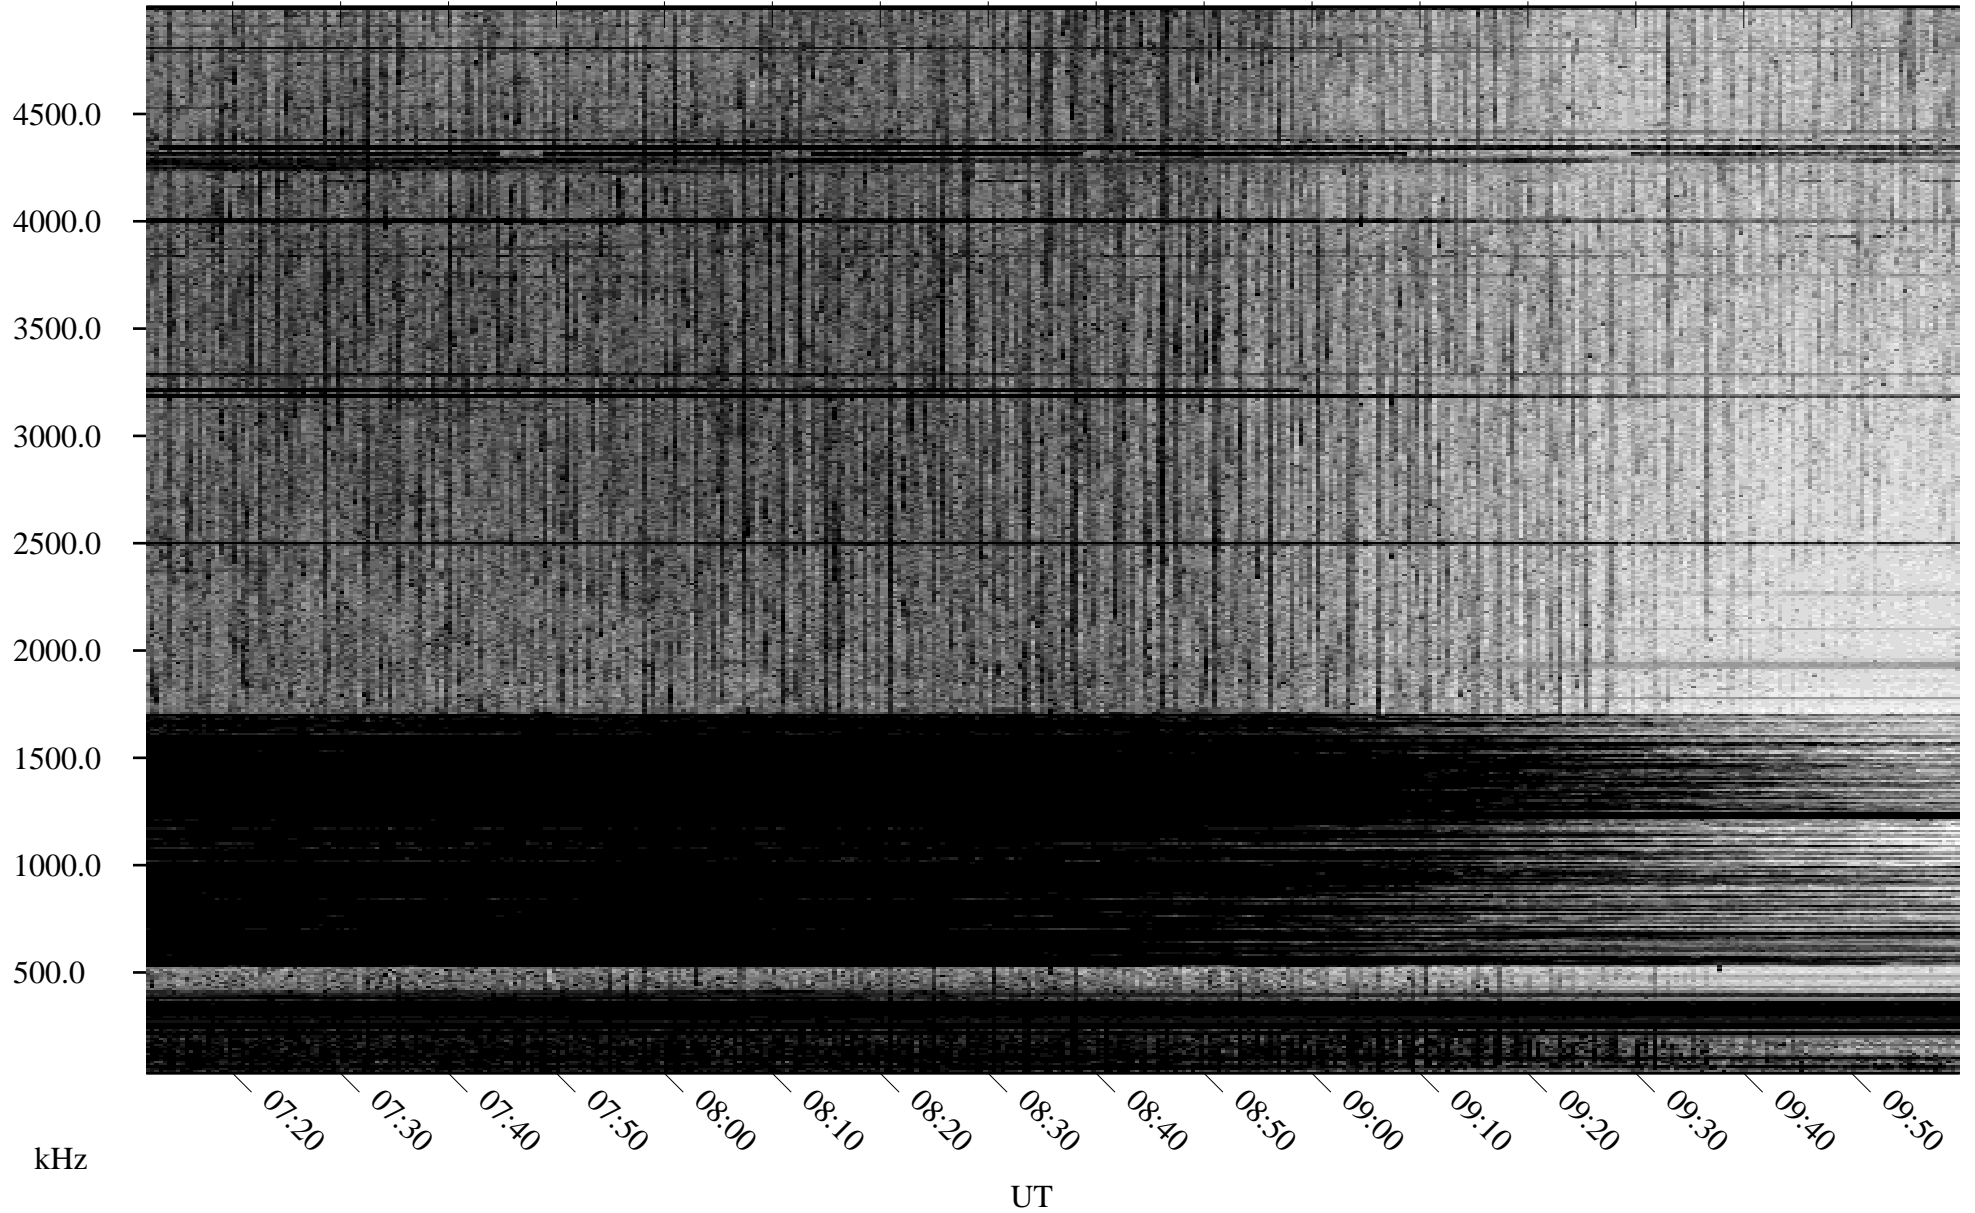

# 06/01/2007 Churchill, Manitoba

Linear Scale    Black = 161    White = 15

CH07151L.R00m max\_12

Page 4

# 06/01/2007 Churchill, Manitoba

Linear Scale    Black = 161    White = 15

CH07151L.R00m max\_12

Page 5