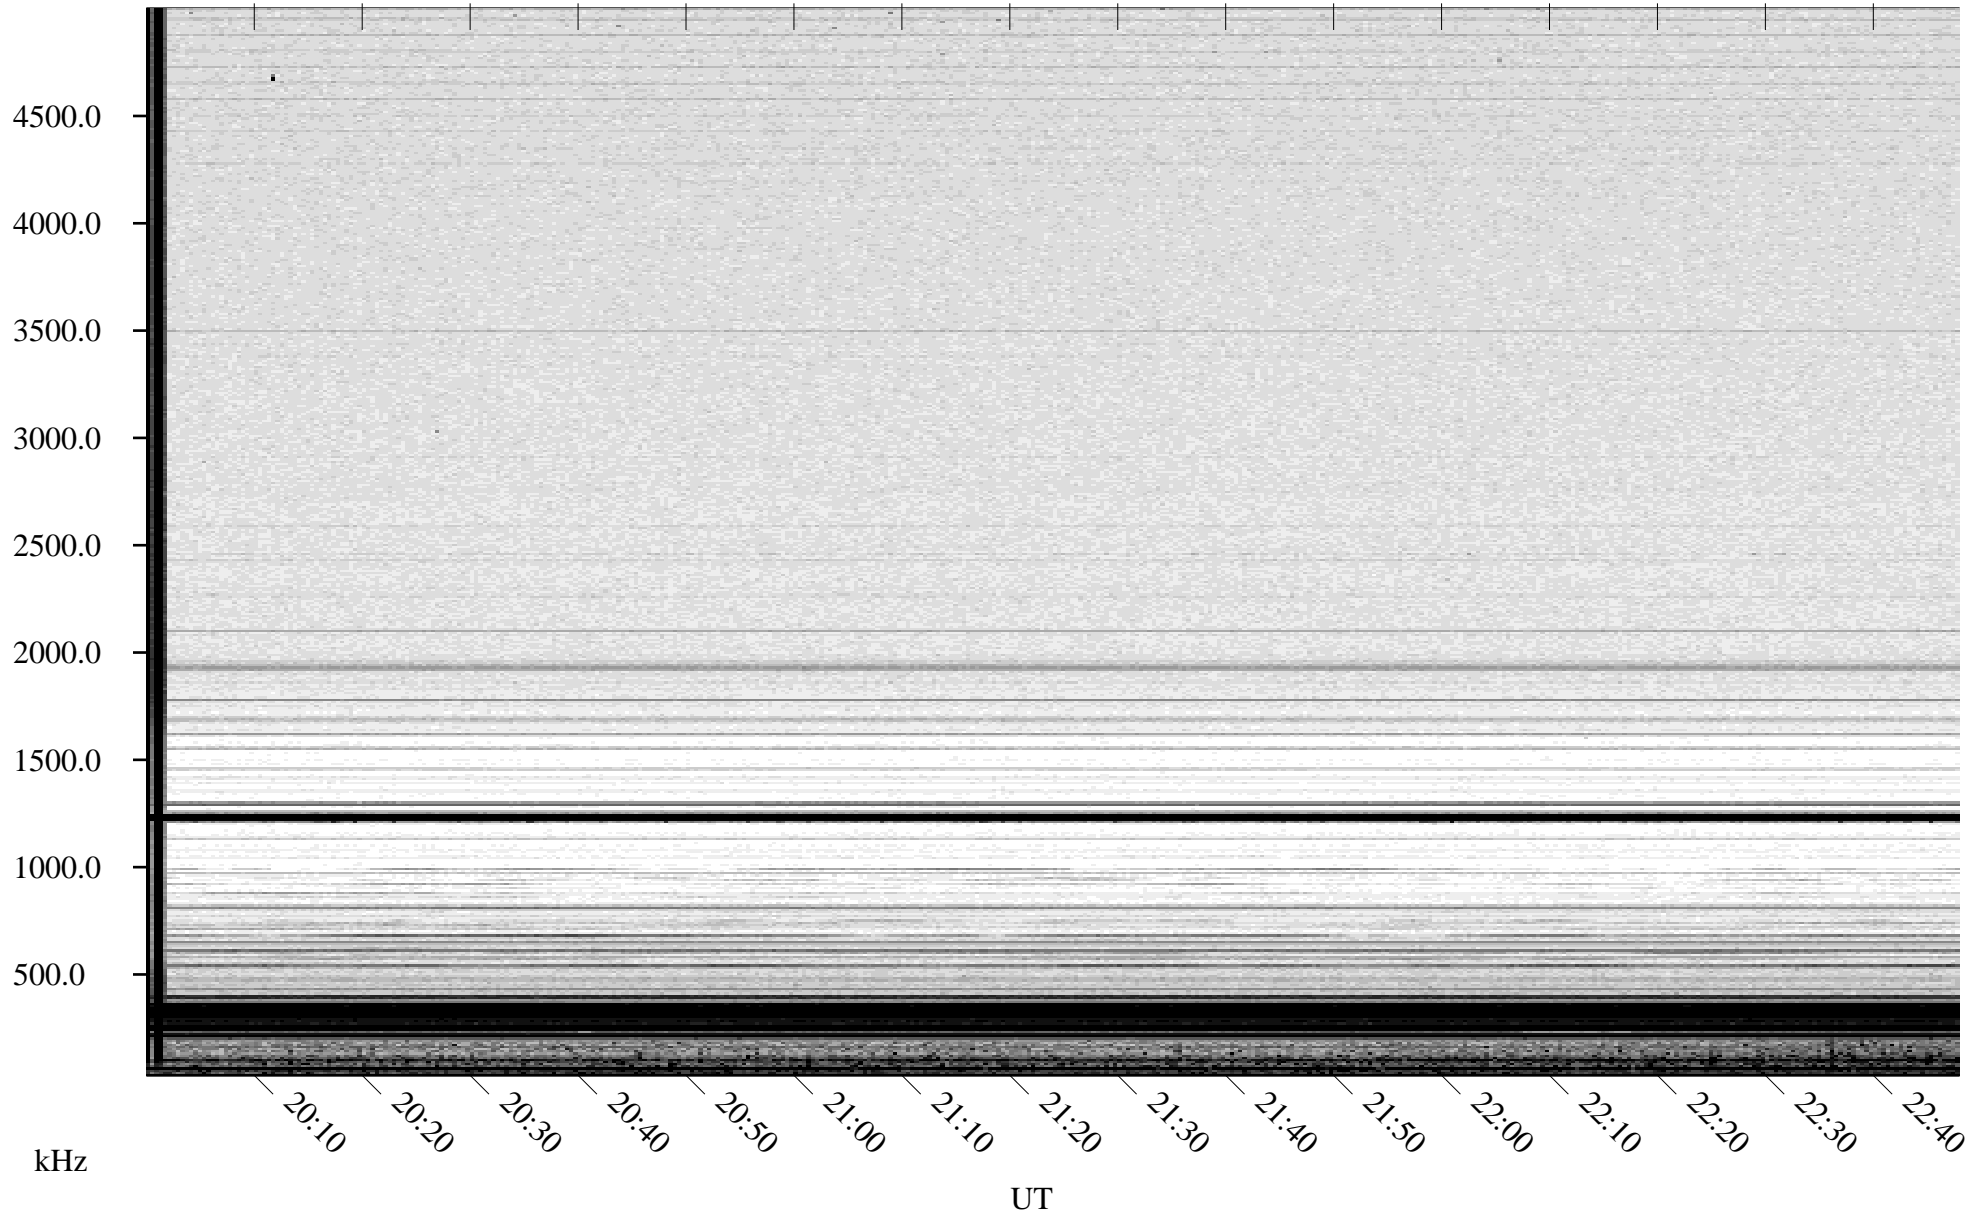

# 05/31/2007 Churchill, Manitoba

Linear Scale    Black = 161    White = 15

CH07151L.R00m max\_12

Page 1

# 05/31/2007 Churchill, Manitoba

Linear Scale    Black = 161    White = 15

CH07151L.R00m max\_12

Page 2

# 06/01/2007 Churchill, Manitoba

Linear Scale    Black = 161    White = 15

CH07151L.R00m max\_12

Page 3

# 06/01/2007 Churchill, Manitoba

Linear Scale    Black = 161    White = 15

CH07151L.R00m max\_12

Page 4