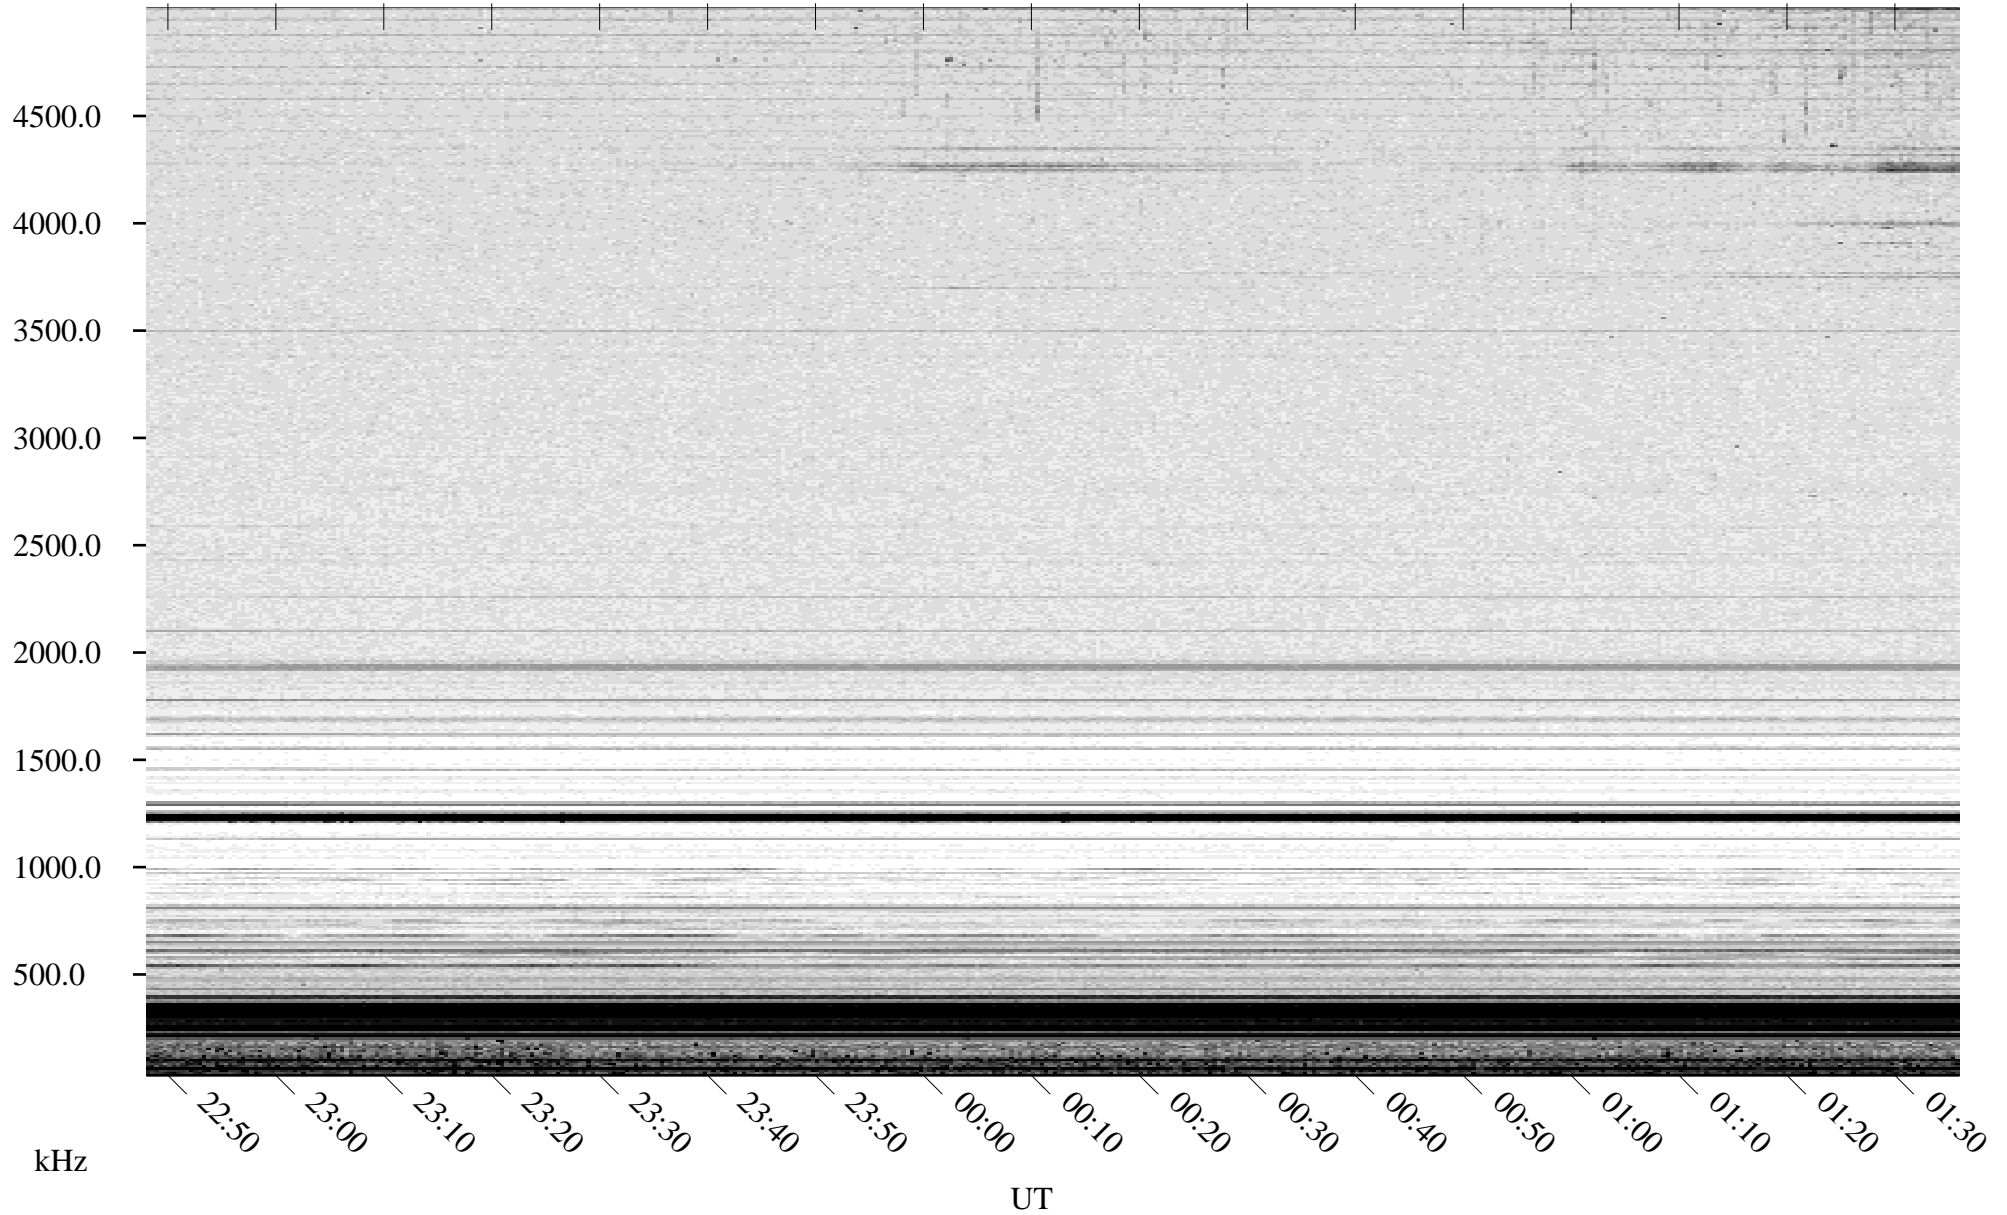

# 05/31/2007 Churchill, Manitoba

Linear Scale    Black = 161    White = 15

CH07151L.R00m max\_12

Page 1

# 05/31/2007 Churchill, Manitoba

Linear Scale    Black = 161    White = 15

CH07151L.R00m max\_12

Page 2

# 06/01/2007 Churchill, Manitoba

Linear Scale    Black = 161    White = 15

CH07151L.R00m max\_12

Page 3

# 06/01/2007 Churchill, Manitoba

Linear Scale    Black = 161    White = 15

CH07151L.R00m max\_12

Page 4