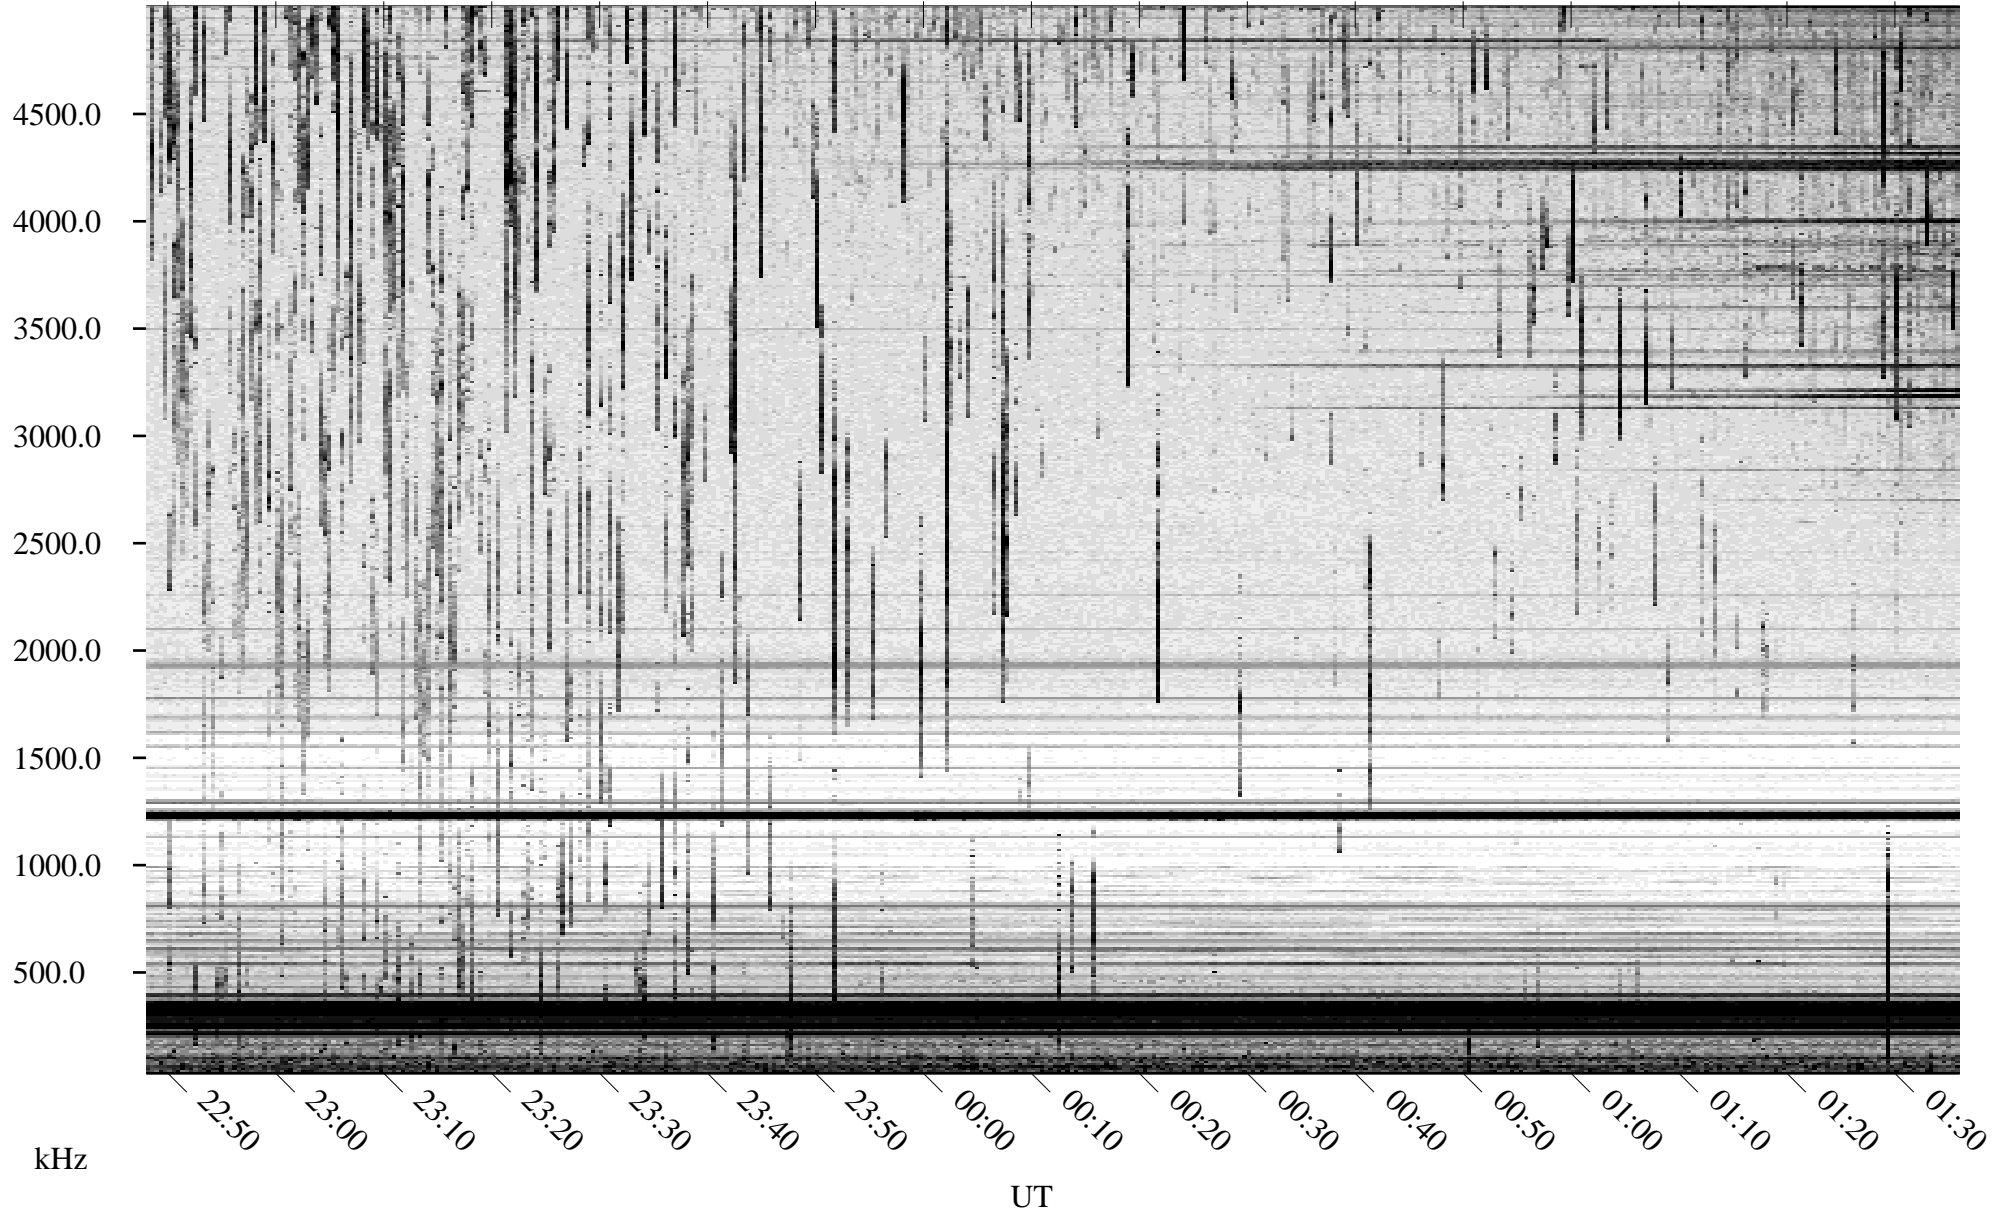

06/01/2007 Churchill, Manitoba

Linear Scale Black = 161 White = 15

CH07152L.R00m max_12

Page 1

06/01/2007 Churchill, Manitoba

Linear Scale Black = 161 White = 15

CH07152L.R00m max_12

Page 2

06/02/2007 Churchill, Manitoba

Linear Scale Black = 161 White = 15

CH07152L.R00m max_12

Page 3

06/02/2007 Churchill, Manitoba

Linear Scale Black = 161 White = 15

CH07152L.R00m max_12

Page 4

UT