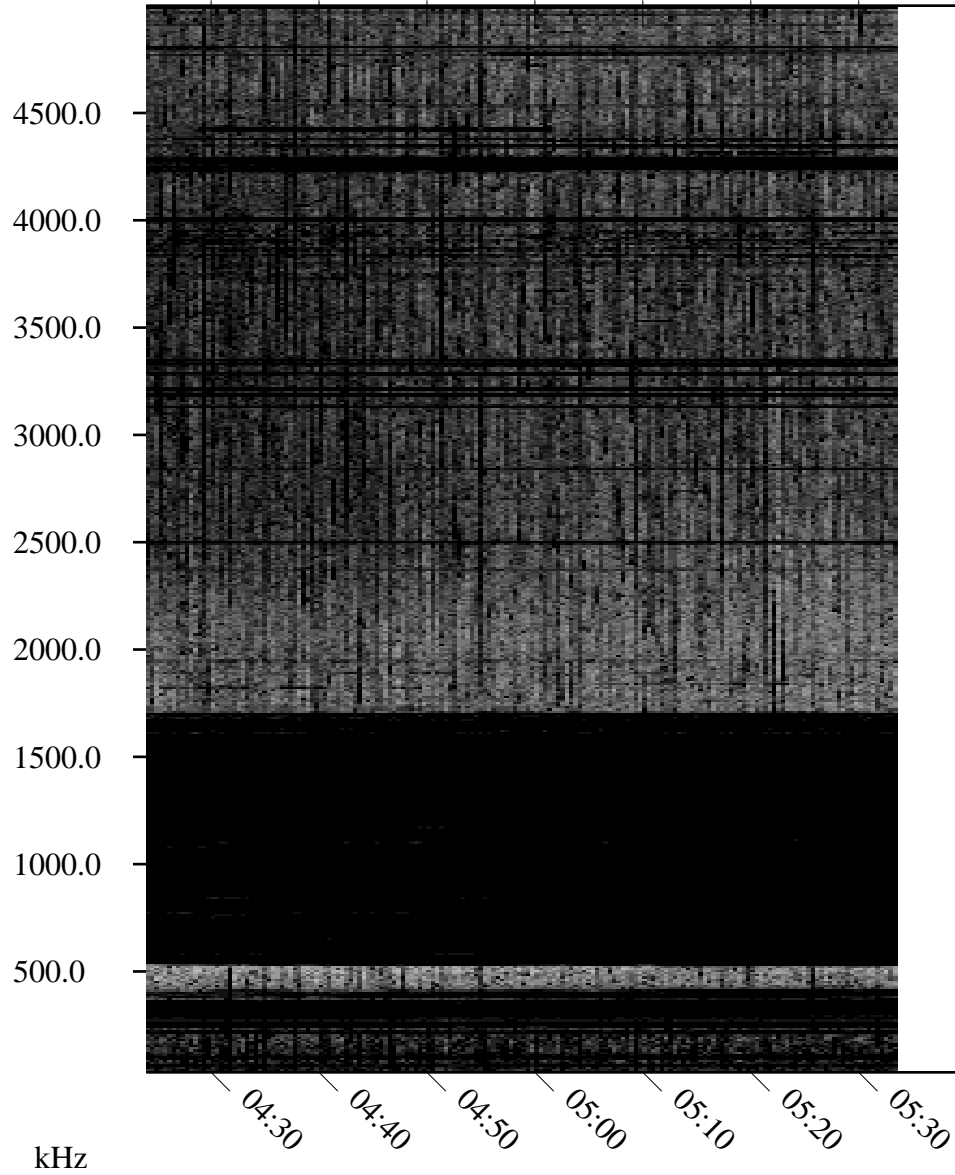

06/01/2007 Churchill, Manitoba

Linear Scale Black = 161 White = 15

CH07152L.R00m max_12

Page 1

06/01/2007 Churchill, Manitoba

Linear Scale Black = 161 White = 15

CH07152L.R00m max_12

Page 2

06/02/2007 Churchill, Manitoba

Linear Scale Black = 161 White = 15

CH07152L.R00m max_12

Page 3

06/02/2007 Churchill, Manitoba

Linear Scale Black = 161 White = 15

CH07152L.R00m max_12

Page 4