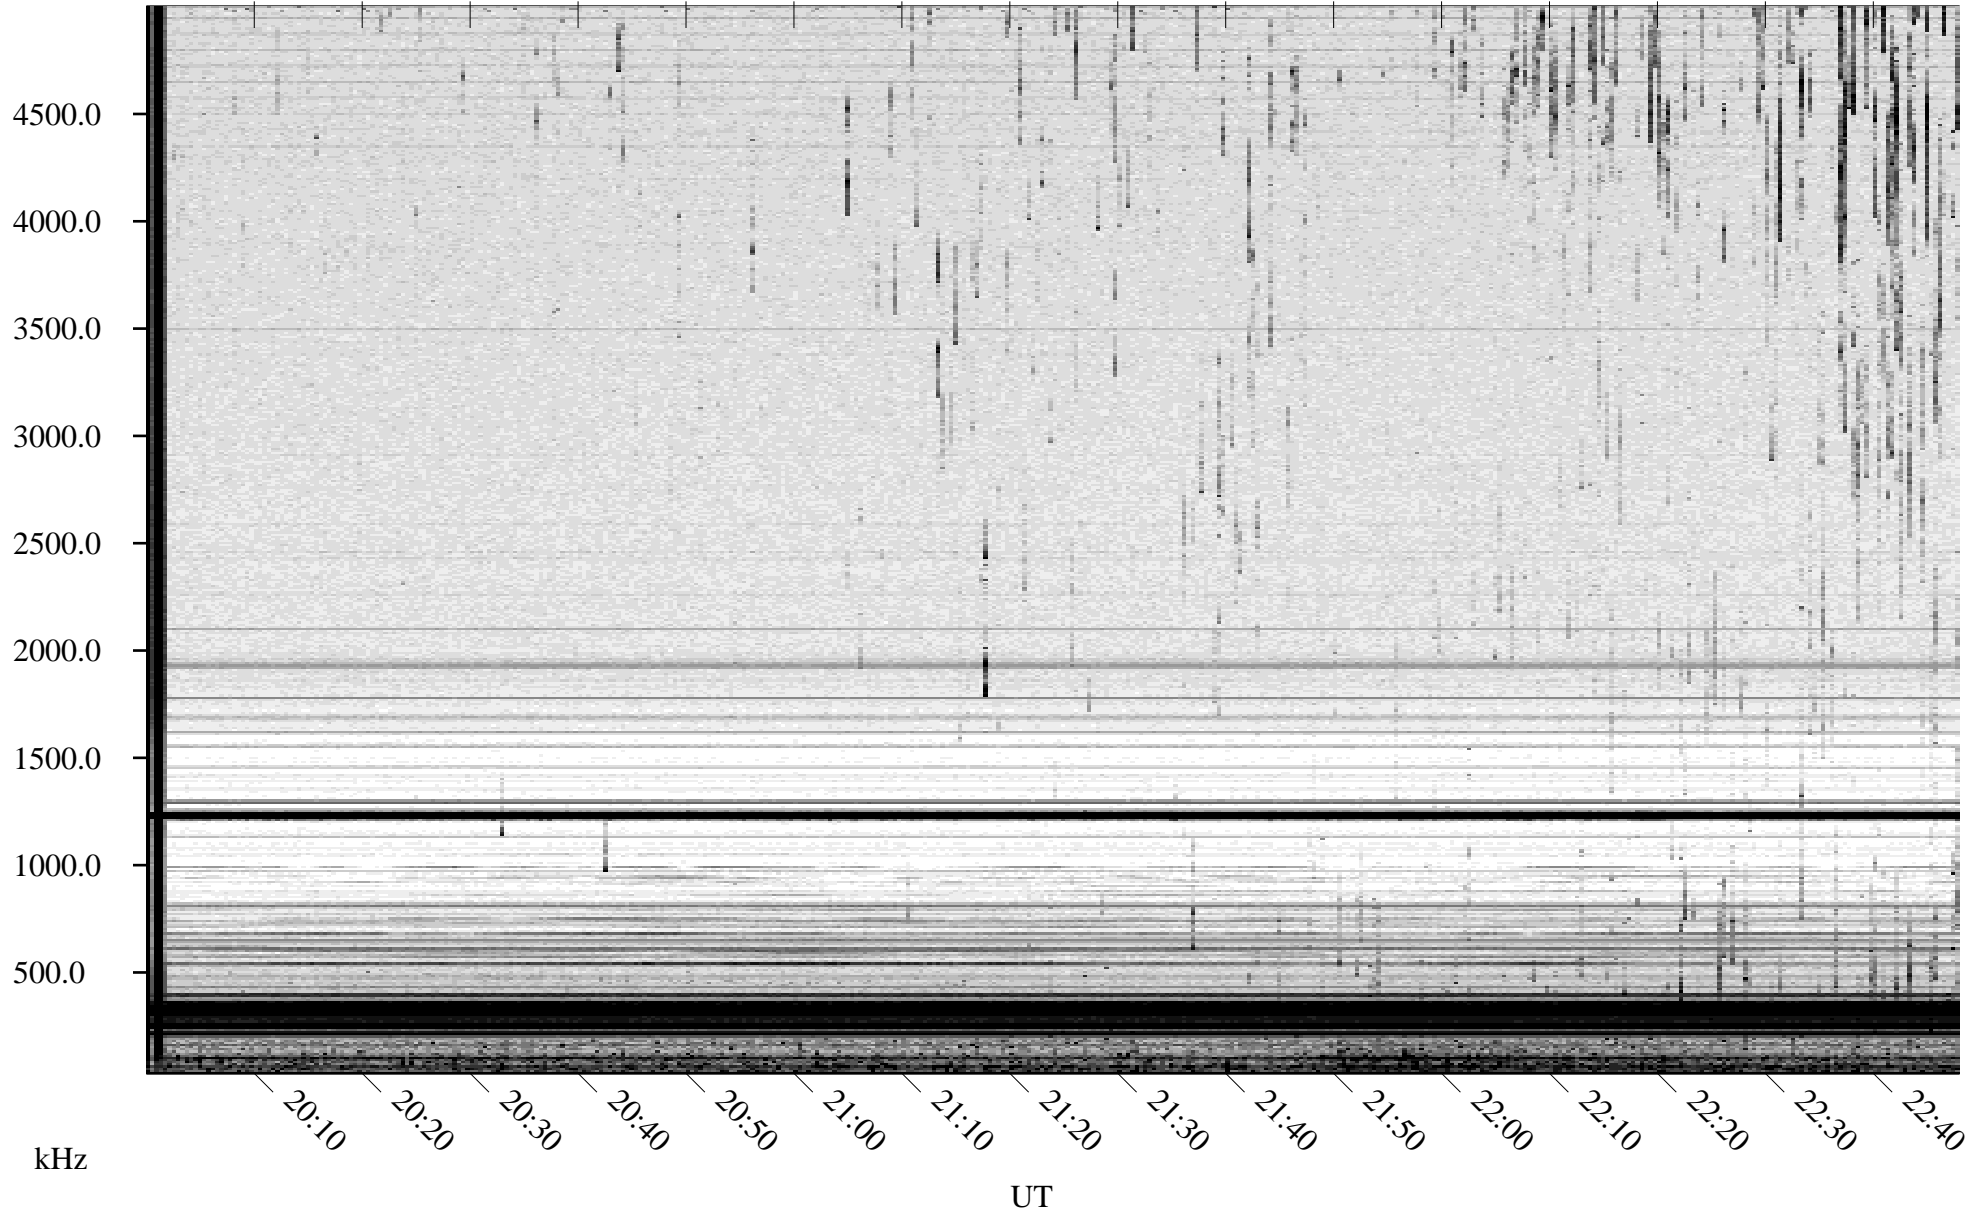

06/01/2007 Churchill, Manitoba

Linear Scale Black = 161 White = 15

CH07152L.R00m max_12

Page 1

06/01/2007 Churchill, Manitoba

Linear Scale Black = 161 White = 15

CH07152L.R00m max_12

Page 2

06/02/2007 Churchill, Manitoba

Linear Scale Black = 161 White = 15

CH07152L.R00m max_12

Page 3

06/02/2007 Churchill, Manitoba

Linear Scale Black = 161 White = 15

CH07152L.R00m max_12

Page 4

UT