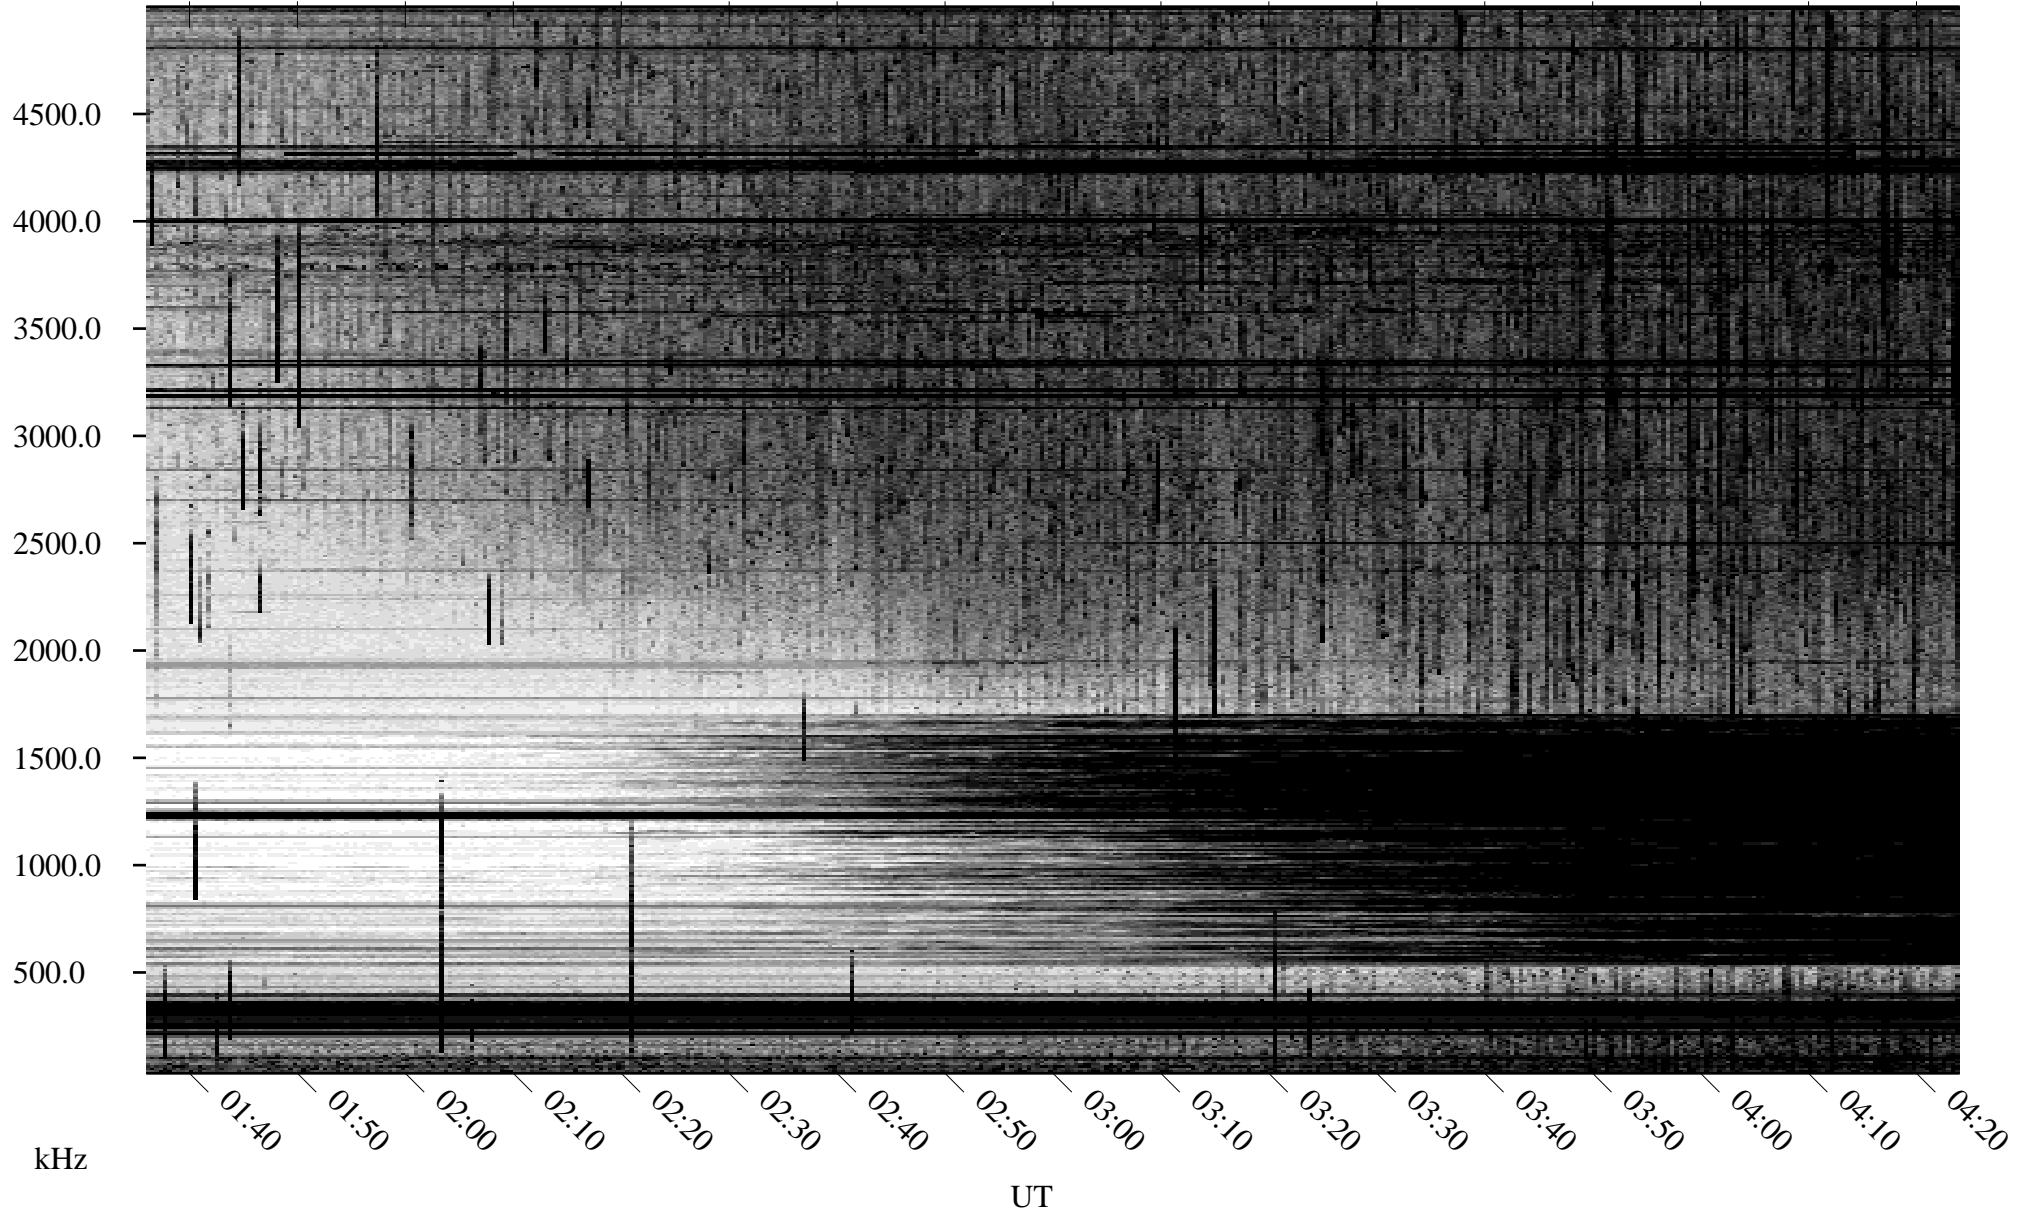

06/01/2007 Churchill, Manitoba

Linear Scale Black = 161 White = 15

CH07152L.R00m max_12

Page 1

06/01/2007 Churchill, Manitoba

Linear Scale Black = 161 White = 15

CH07152L.R00m max_12

Page 2

06/02/2007 Churchill, Manitoba

Linear Scale Black = 161 White = 15

CH07152L.R00m max_12

Page 3

06/02/2007 Churchill, Manitoba

Linear Scale Black = 161 White = 15

CH07152L.R00m max_12

Page 4

UT