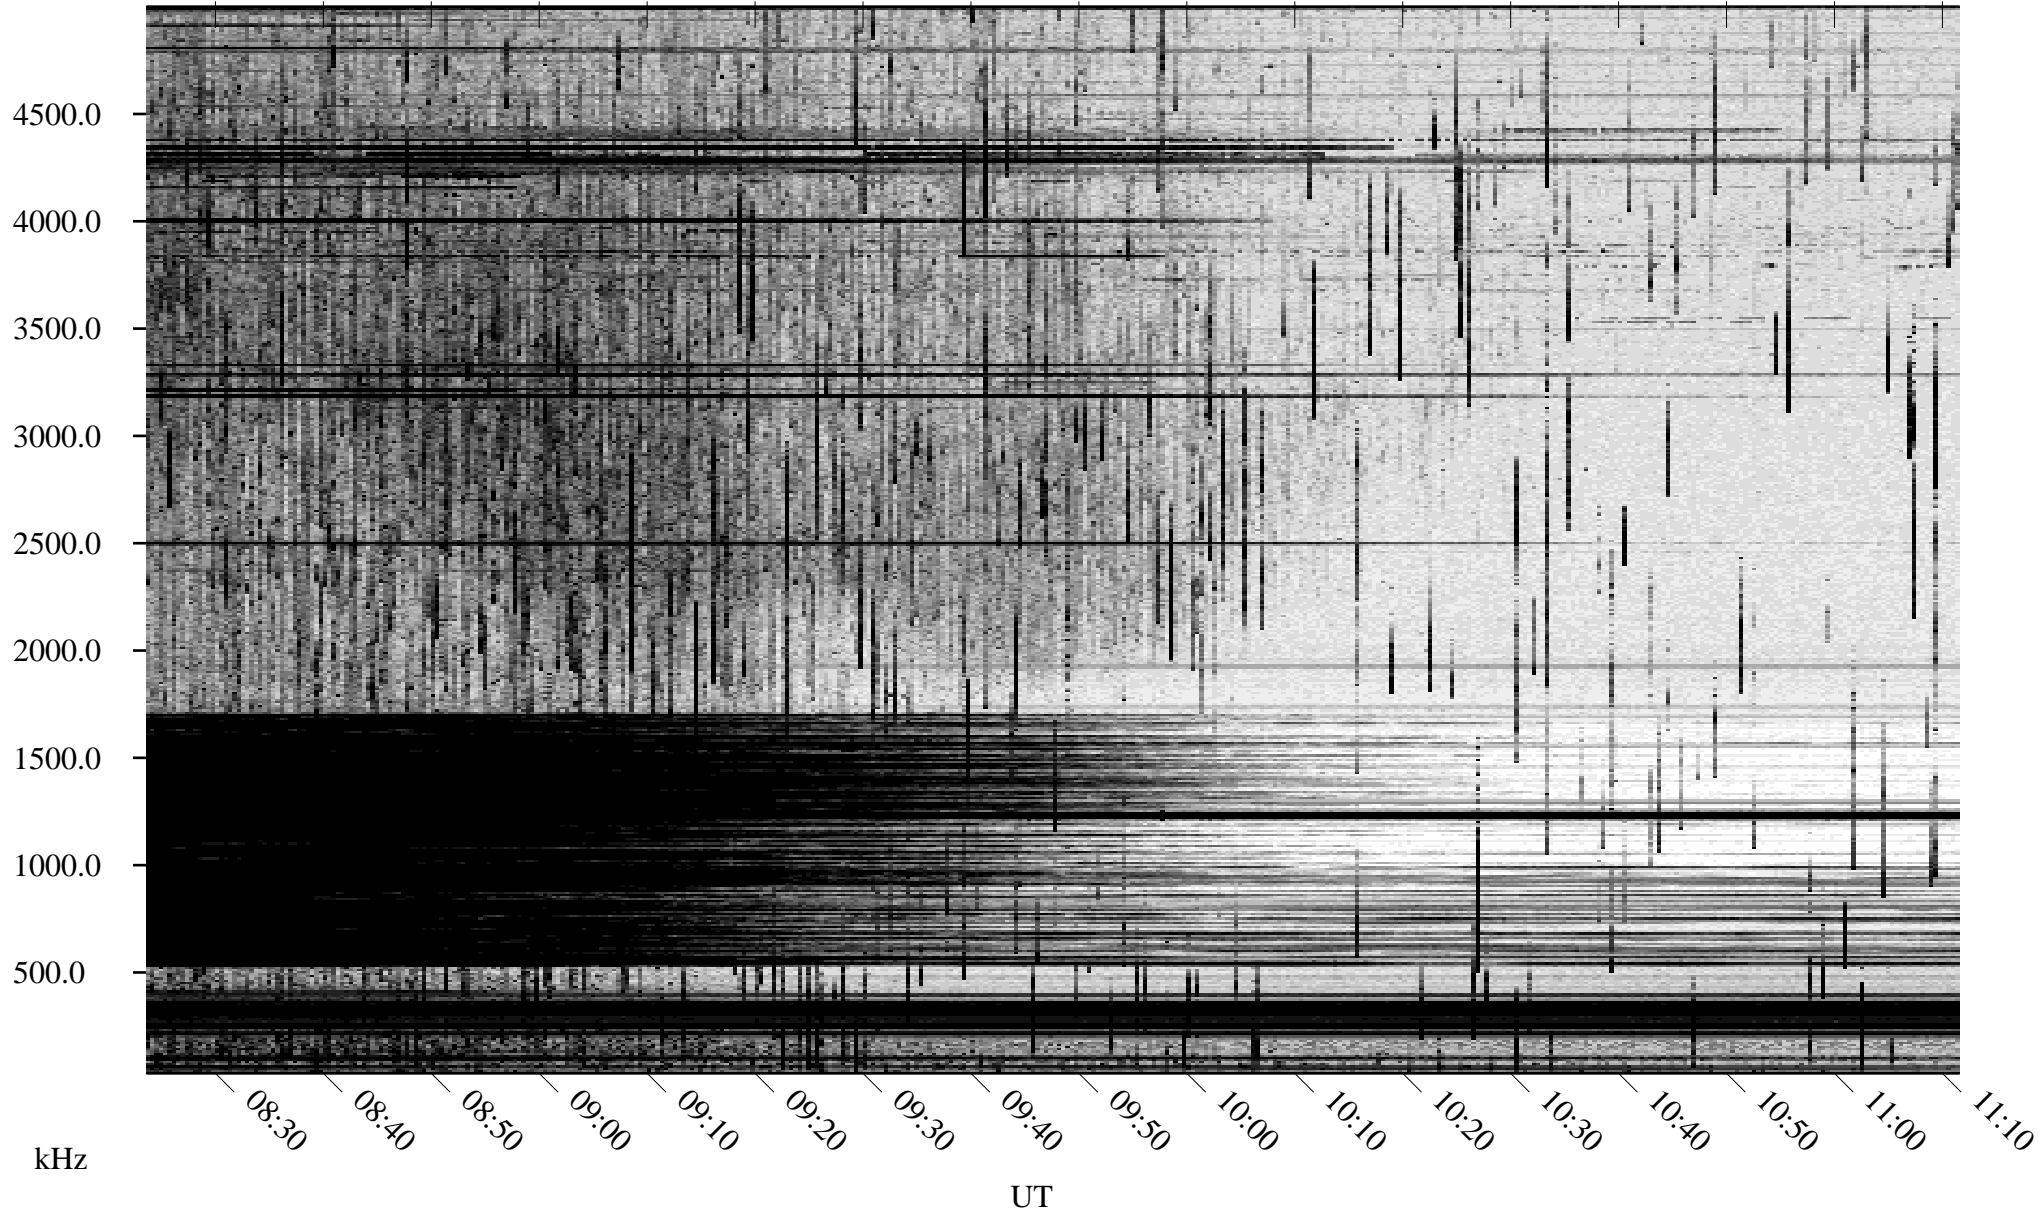

06/02/2007 Churchill, Manitoba

Linear Scale Black = 161 White = 15

CH07153L.R00m max_12

Page 1

06/02/2007 Churchill, Manitoba

Linear Scale Black = 161 White = 15

CH07153L.R00m max_12

Page 2

06/02/2007 Churchill, Manitoba

Linear Scale Black = 161 White = 15

CH07153L.R00m max_12

Page 3

06/02/2007 Churchill, Manitoba

Linear Scale Black = 161 White = 15

CH07153L.R00m max_12

Page 4

06/02/2007 Churchill, Manitoba

Linear Scale Black = 161 White = 15

CH07153L.R00m max_12

Page 5

UT