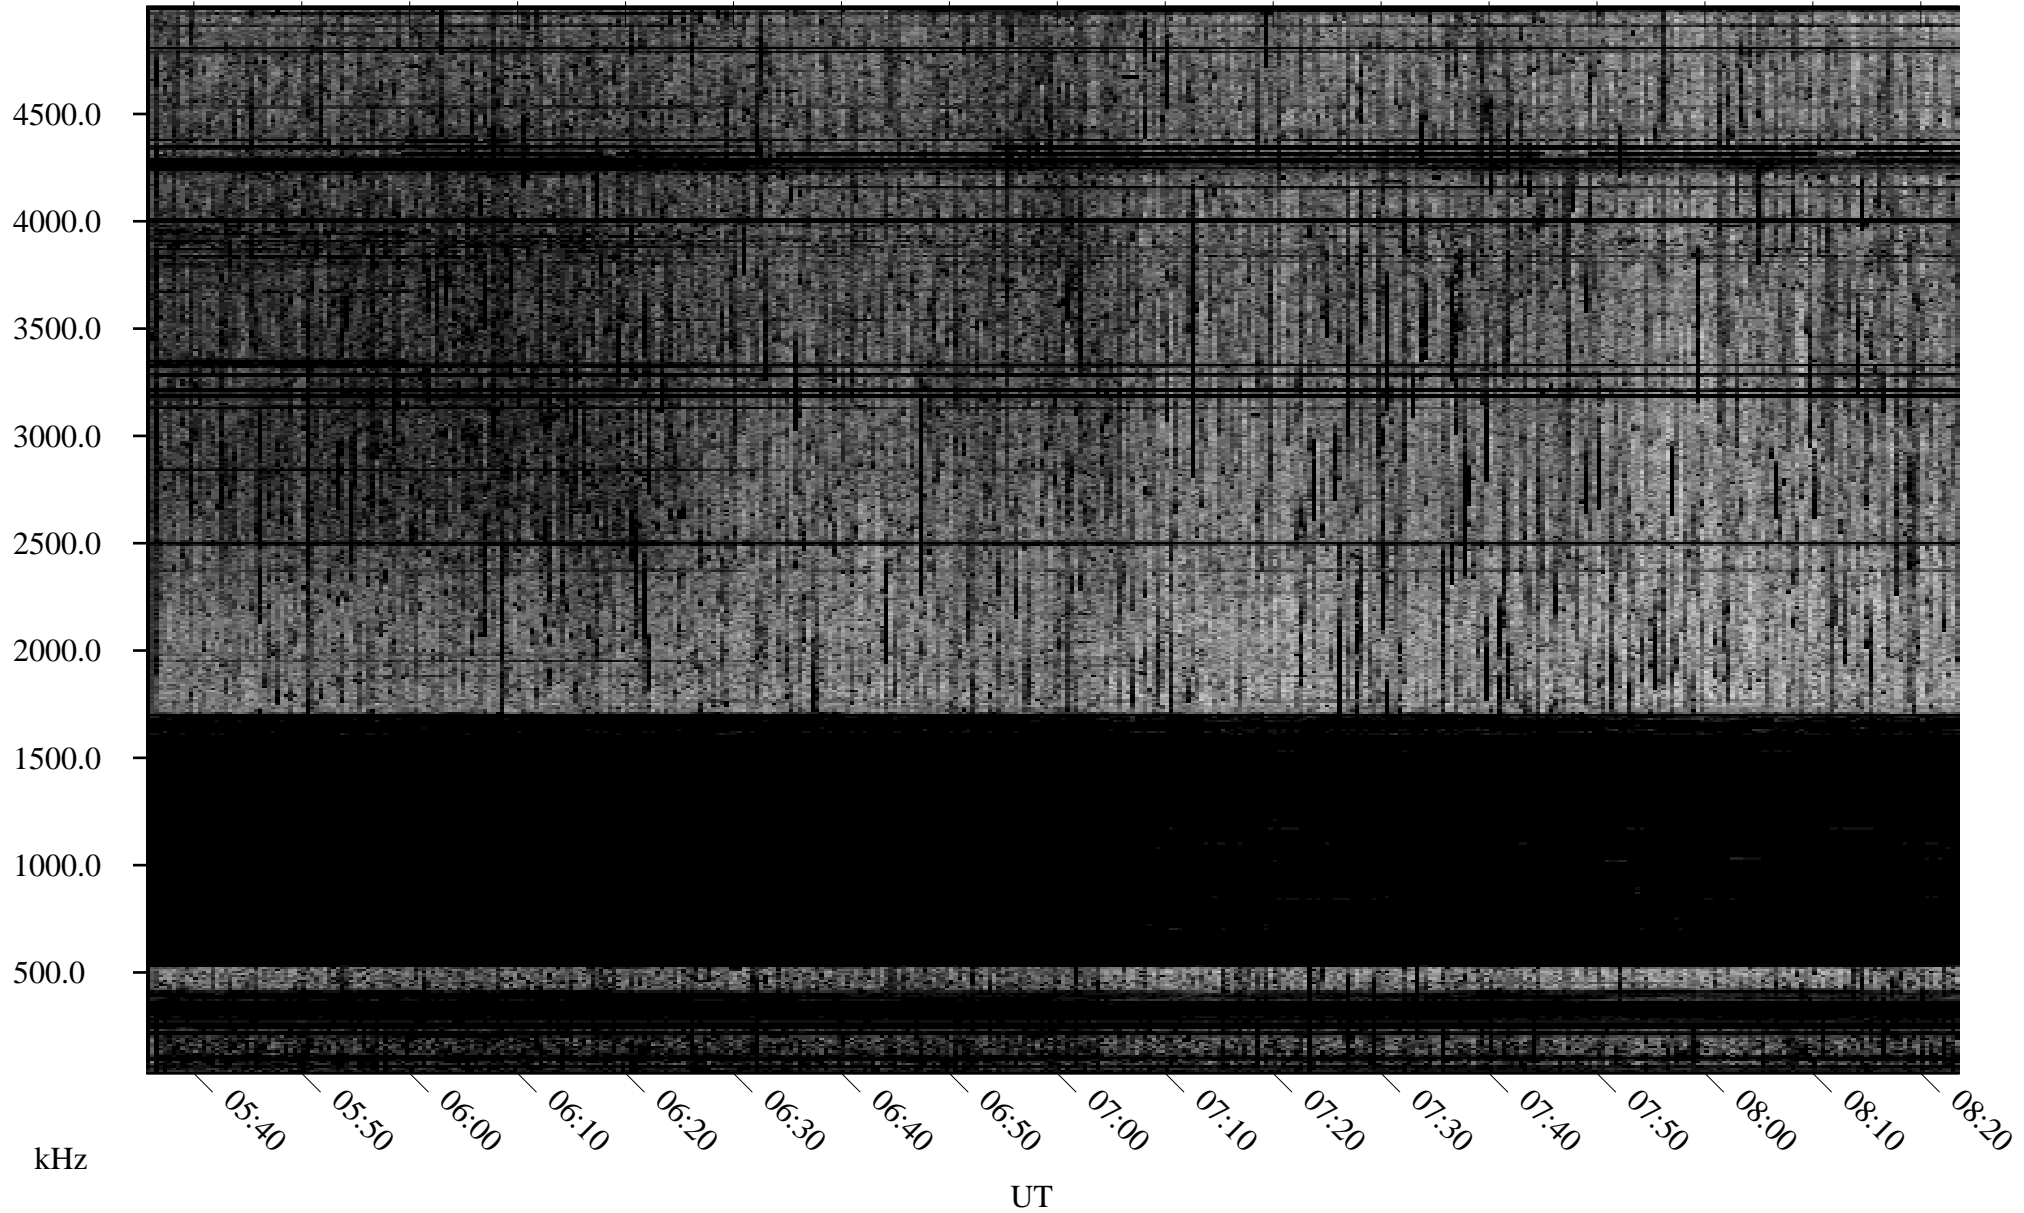

06/02/2007 Churchill, Manitoba

Linear Scale Black = 161 White = 15

CH07153L.R00m max_12

Page 1

06/02/2007 Churchill, Manitoba

Linear Scale Black = 161 White = 15

CH07153L.R00m max_12

Page 2

06/02/2007 Churchill, Manitoba

Linear Scale Black = 161 White = 15

CH07153L.R00m max_12

Page 3

06/02/2007 Churchill, Manitoba

Linear Scale Black = 161 White = 15

CH07153L.R00m max_12

Page 4

06/02/2007 Churchill, Manitoba

Linear Scale Black = 161 White = 15

CH07153L.R00m max_12

Page 5

UT