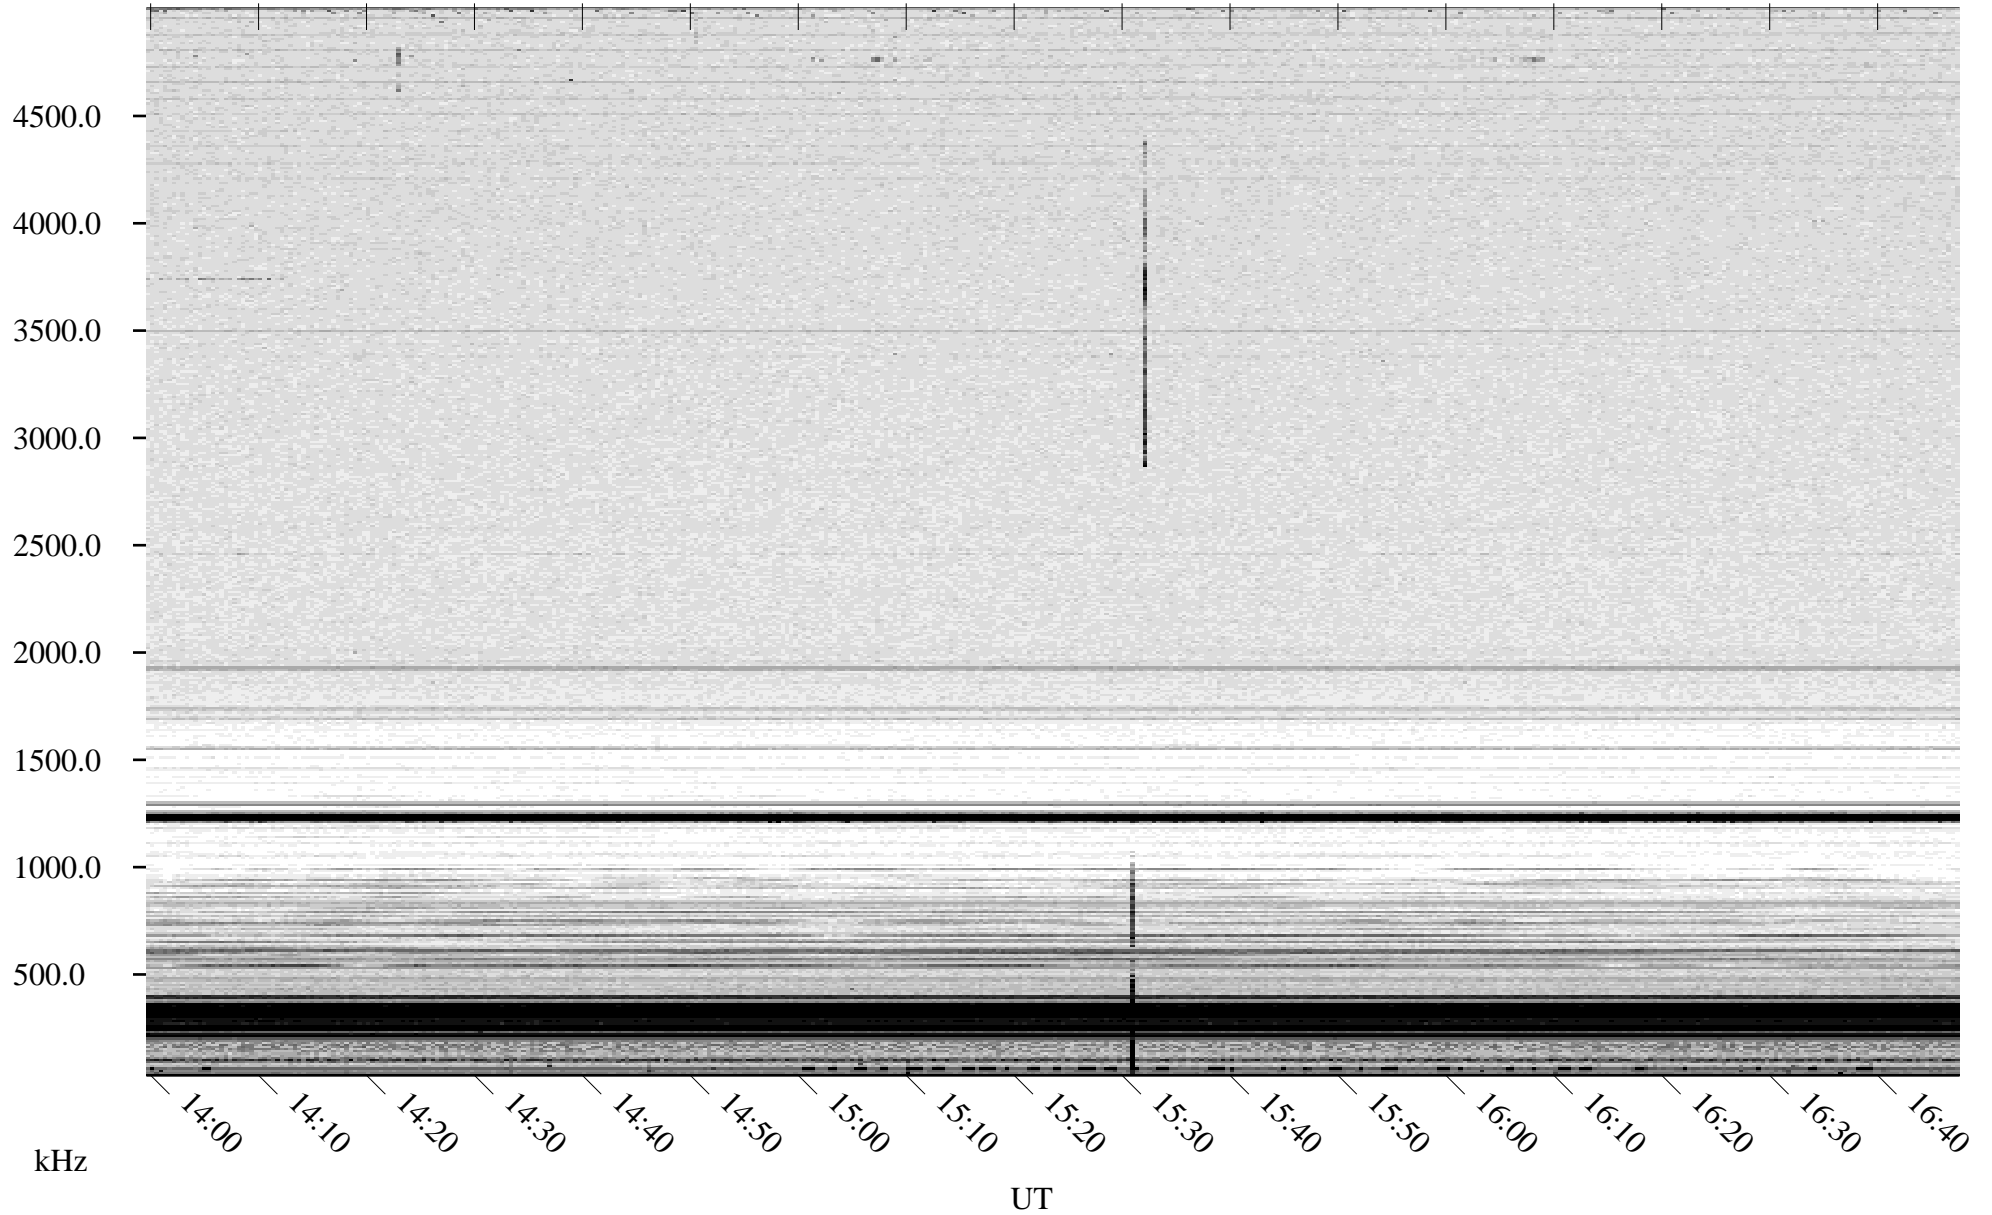

06/02/2007 Churchill, Manitoba

Linear Scale Black = 161 White = 15

CH07153L.R00m max_12

Page 1

06/02/2007 Churchill, Manitoba

Linear Scale Black = 161 White = 15

CH07153L.R00m max_12

Page 2

06/02/2007 Churchill, Manitoba

Linear Scale Black = 161 White = 15

CH07153L.R00m max_12

Page 3

06/02/2007 Churchill, Manitoba

Linear Scale Black = 161 White = 15

CH07153L.R00m max_12

Page 4

06/02/2007 Churchill, Manitoba

Linear Scale Black = 161 White = 15

CH07153L.R00m max_12

Page 5

UT