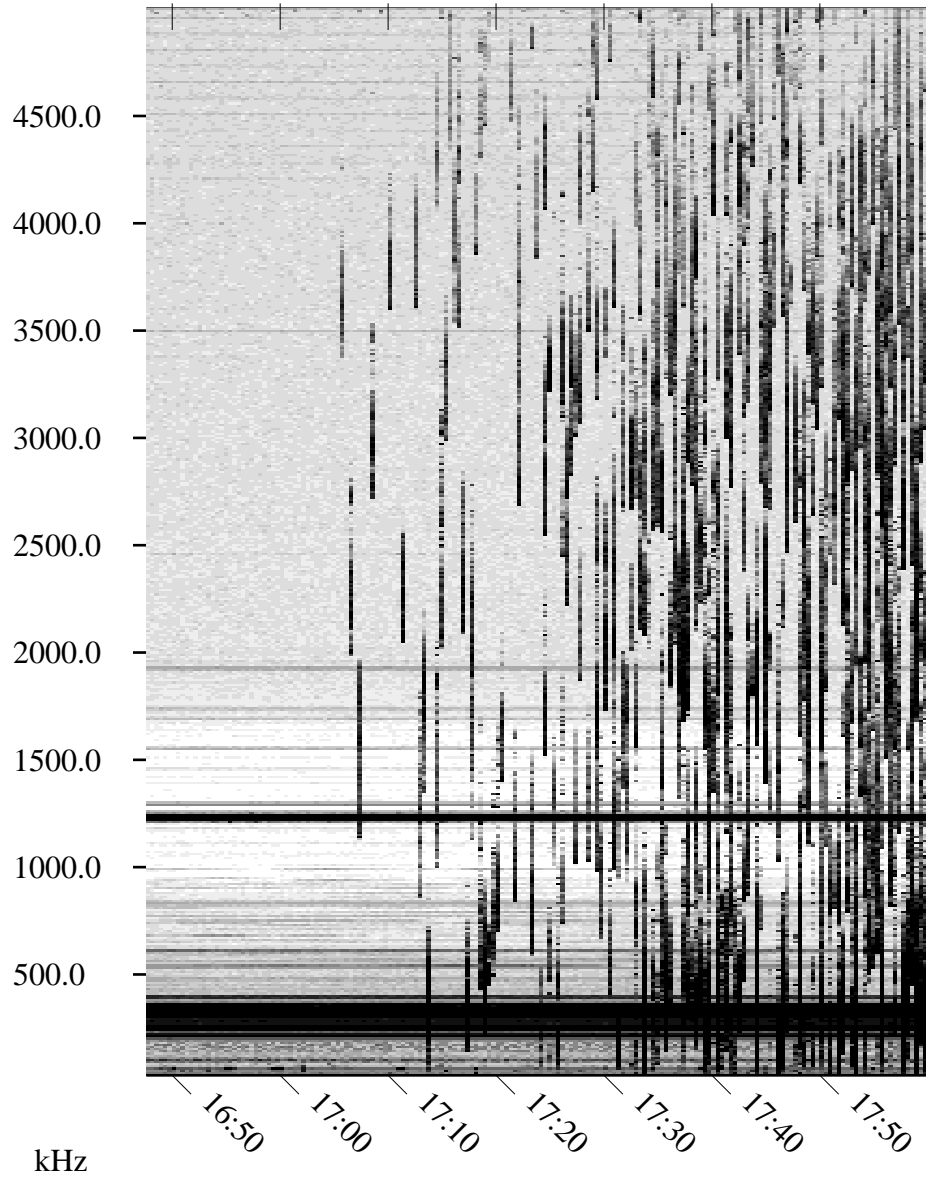

06/02/2007 Churchill, Manitoba

Linear Scale Black = 161 White = 15

CH07153L.R00m max_12

Page 1

06/02/2007 Churchill, Manitoba

Linear Scale Black = 161 White = 15

CH07153L.R00m max_12

Page 2

06/02/2007 Churchill, Manitoba

Linear Scale Black = 161 White = 15

CH07153L.R00m max_12

Page 3

06/02/2007 Churchill, Manitoba

Linear Scale Black = 161 White = 15

CH07153L.R00m max_12

Page 4

06/02/2007 Churchill, Manitoba

Linear Scale Black = 161 White = 15

CH07153L.R00m max_12

Page 5

UT