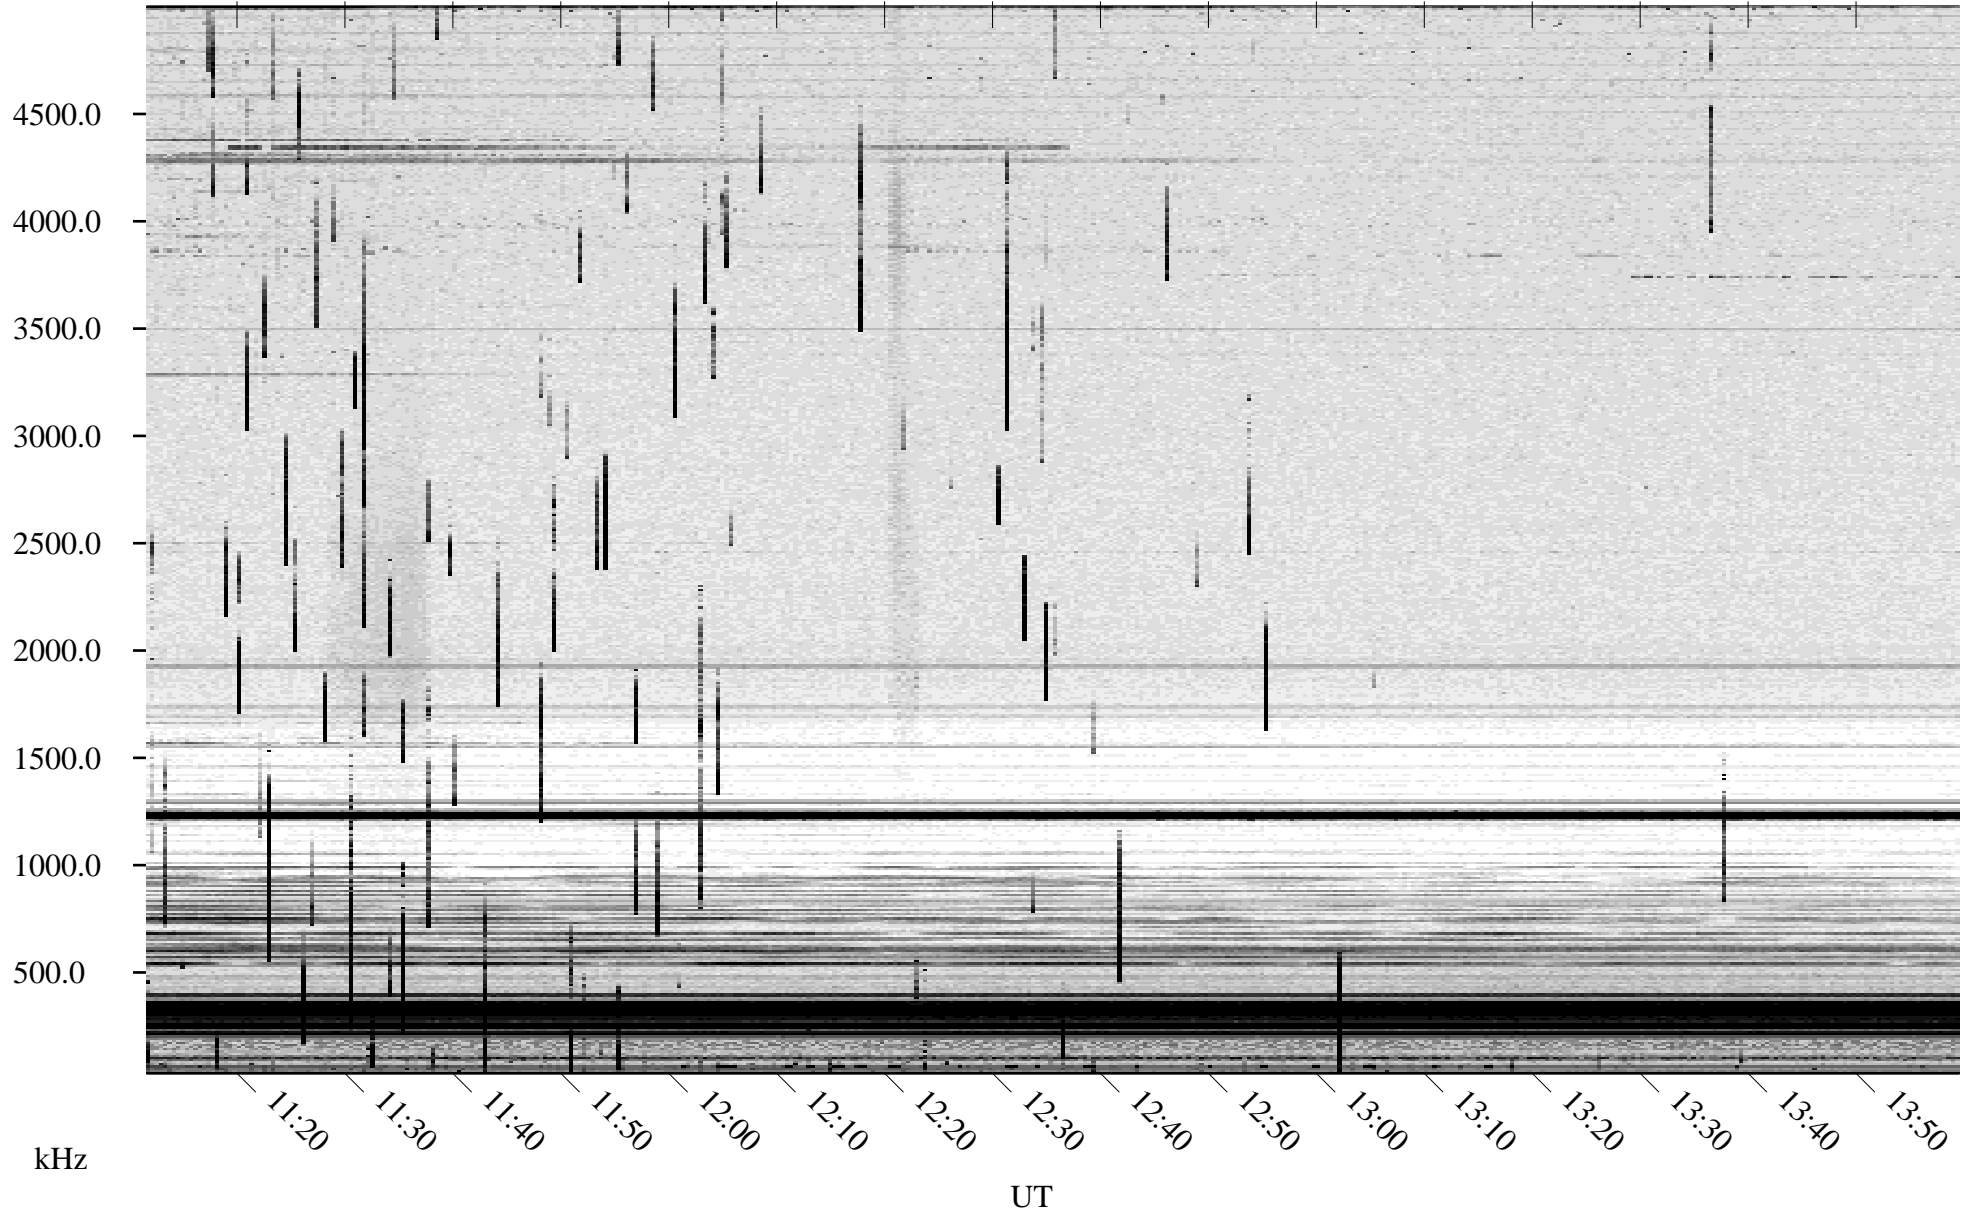

06/02/2007 Churchill, Manitoba

Linear Scale Black = 161 White = 15

CH07153L.R00m max_12

Page 1

06/02/2007 Churchill, Manitoba

Linear Scale Black = 161 White = 15

CH07153L.R00m max_12

Page 2

06/02/2007 Churchill, Manitoba

Linear Scale Black = 161 White = 15

CH07153L.R00m max_12

Page 3

06/02/2007 Churchill, Manitoba

Linear Scale Black = 161 White = 15

CH07153L.R00m max_12

Page 4

06/02/2007 Churchill, Manitoba

Linear Scale Black = 161 White = 15

CH07153L.R00m max_12

Page 5

UT