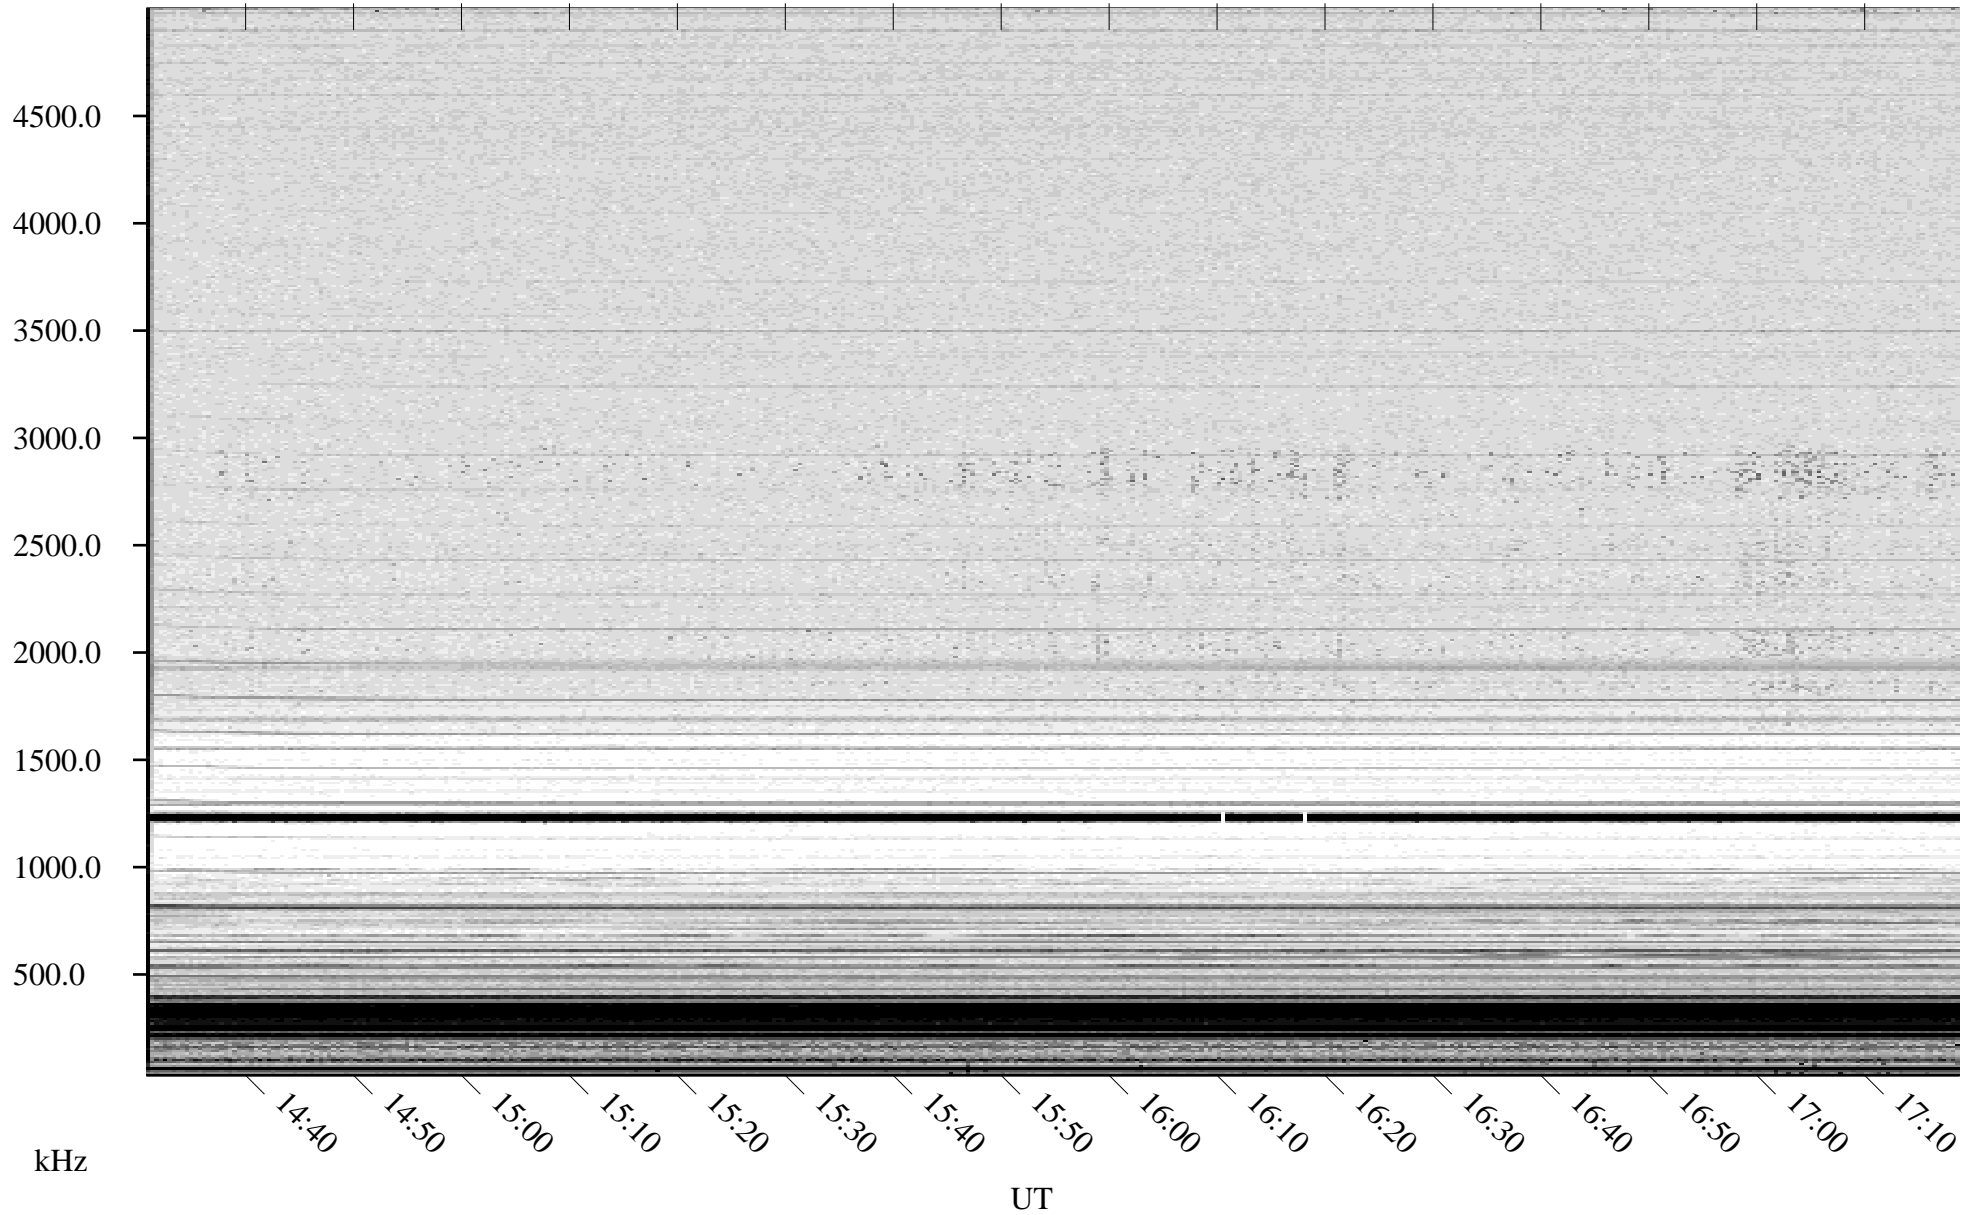

06/04/2007 Churchill, Manitoba

Linear Scale Black = 161 White = 15

CH07155L.R00m max_12

Page 1

06/04/2007 Churchill, Manitoba

Linear Scale Black = 161 White = 15

CH07155L.R00m max_12

Page 2