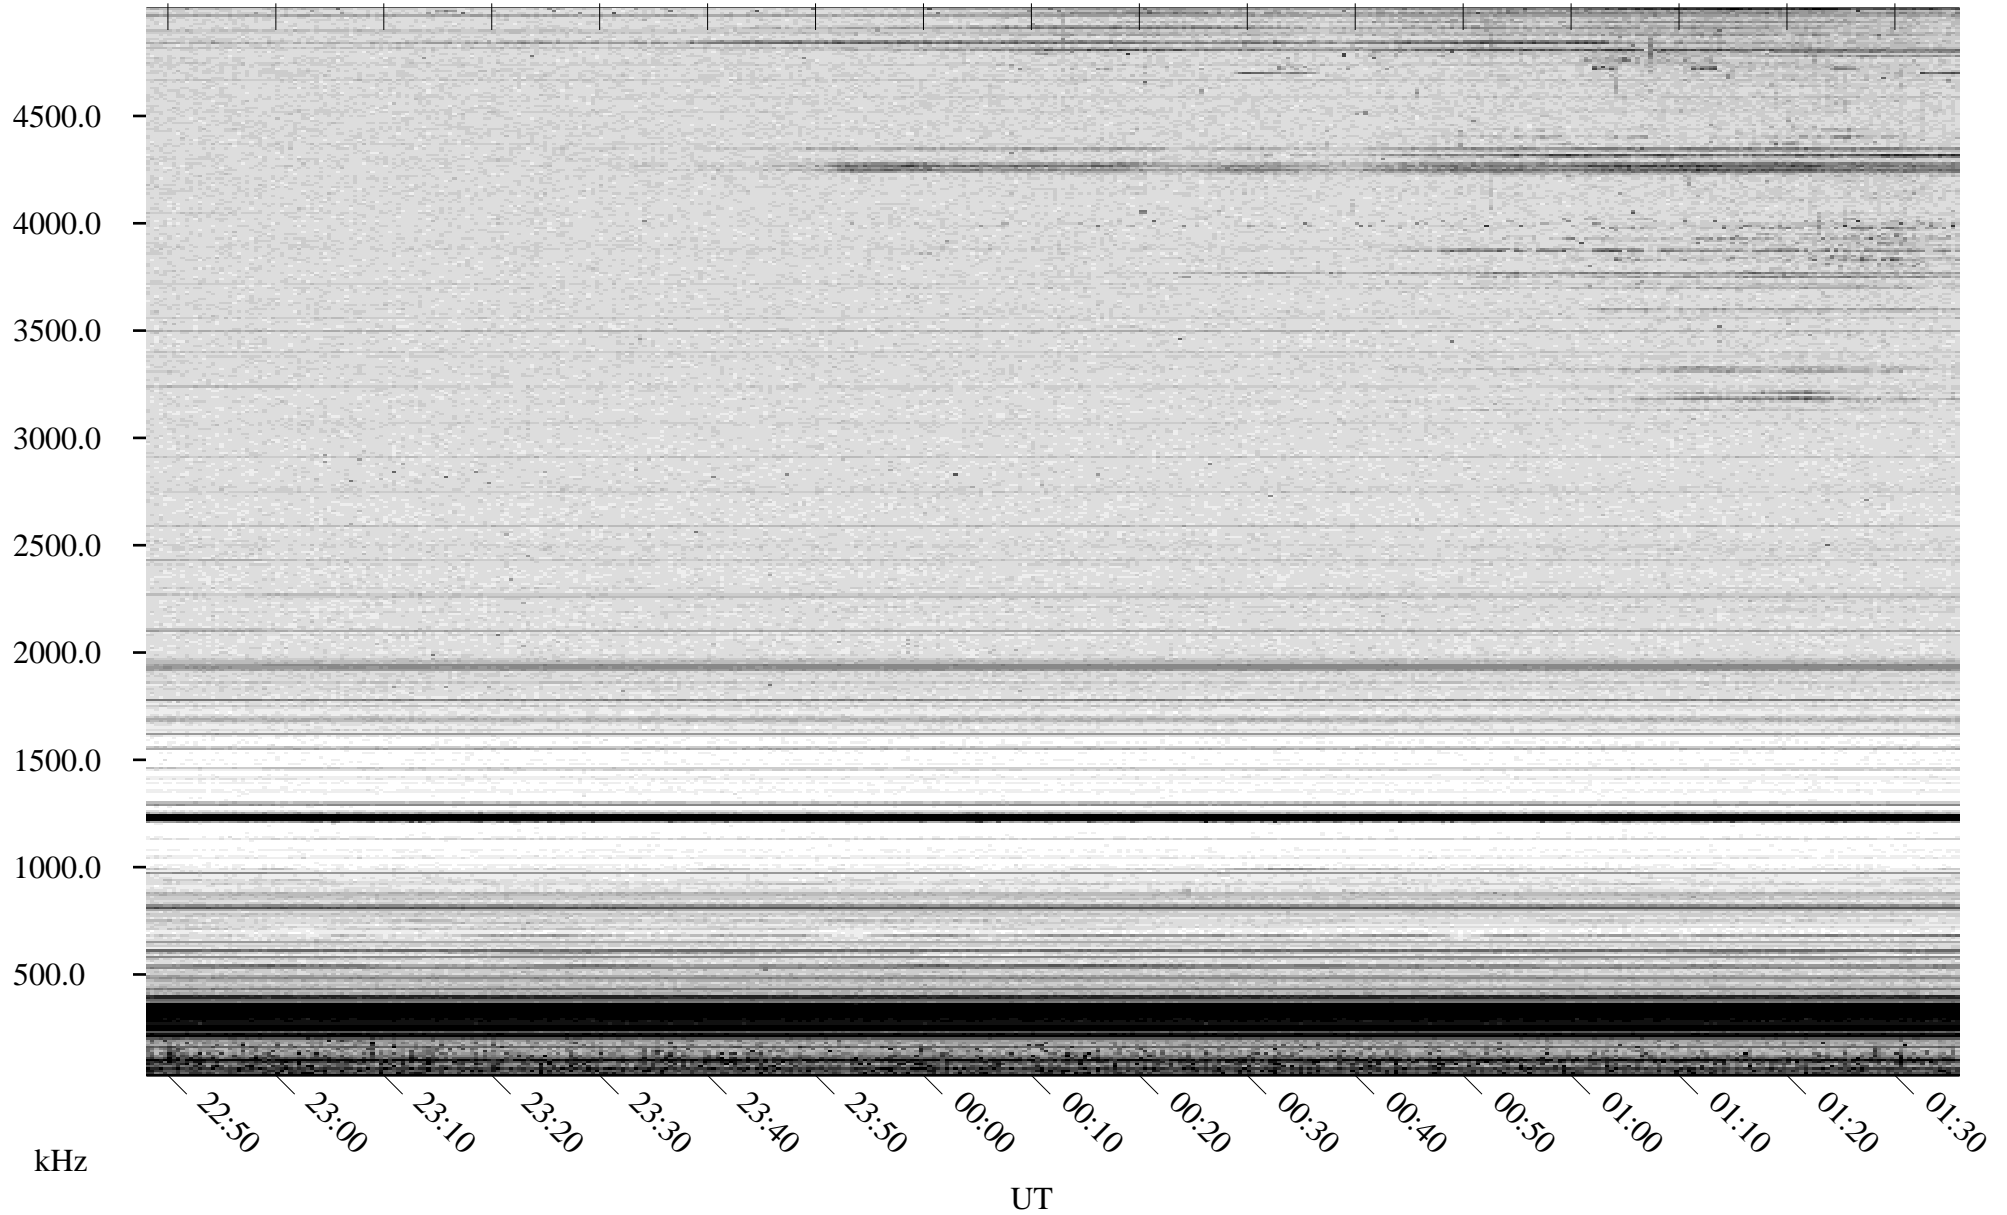

06/04/2007 Churchill, Manitoba

Linear Scale Black = 161 White = 15

CH07155L.R01m max_12

Page 1

06/04/2007 Churchill, Manitoba

Linear Scale Black = 161 White = 15

CH07155L.R01m max_12

Page 2

06/05/2007 Churchill, Manitoba

Linear Scale Black = 161 White = 15

CH07155L.R01m max_12

Page 3

06/05/2007 Churchill, Manitoba

Linear Scale Black = 161 White = 15

CH07155L.R01m max_12

Page 4

06/05/2007 Churchill, Manitoba

Linear Scale Black = 161 White = 15

CH07155L.R01m max_12

Page 5

06/05/2007 Churchill, Manitoba

Linear Scale Black = 161 White = 15

CH07155L.R01m max_12

Page 6

06/05/2007 Churchill, Manitoba

Linear Scale Black = 161 White = 15

CH07155L.R01m max_12

Page 7

06/05/2007 Churchill, Manitoba

Linear Scale Black = 161 White = 15

CH07155L.R01m max_12

Page 8