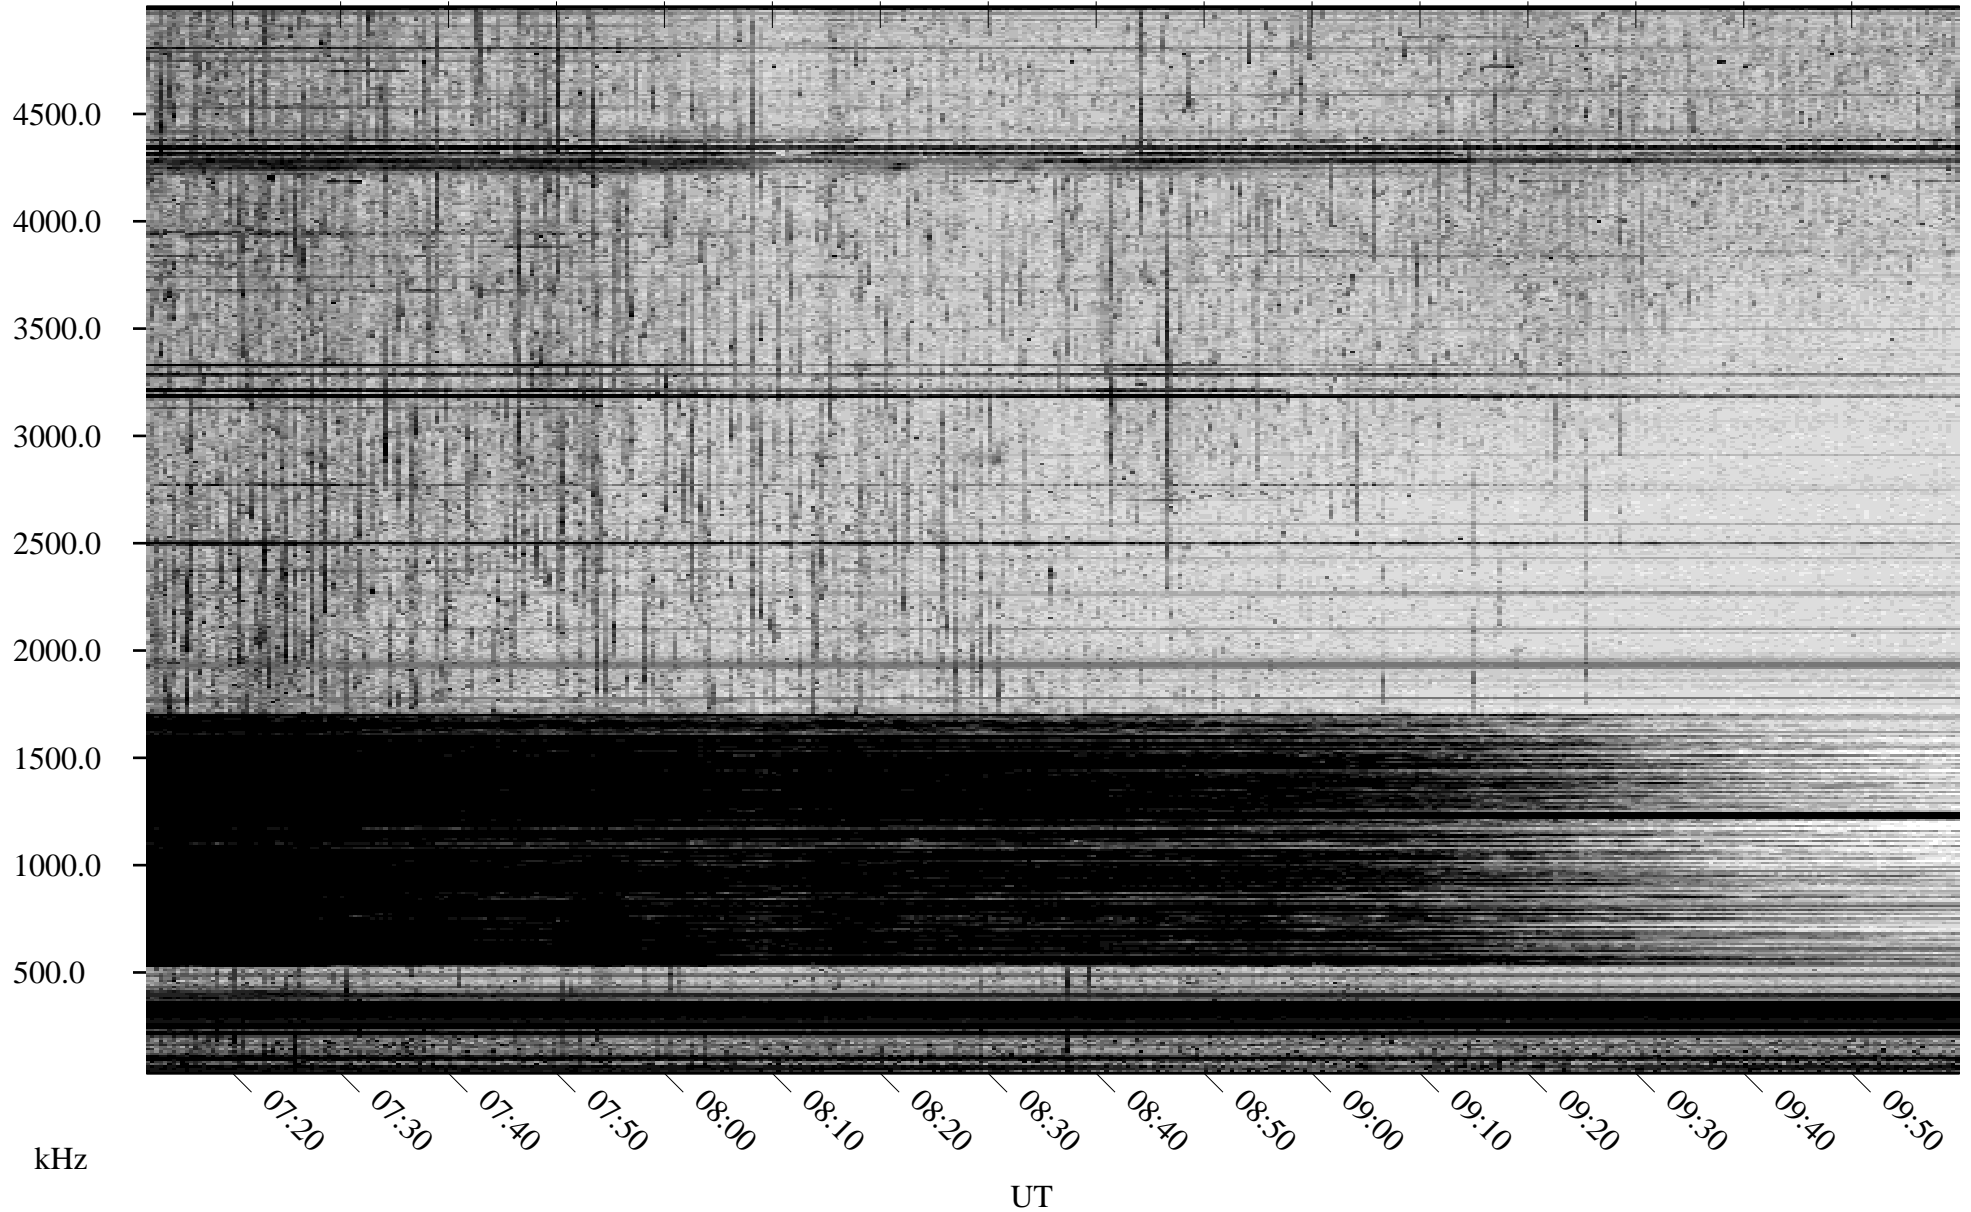

06/04/2007 Churchill, Manitoba

Linear Scale Black = 161 White = 15

CH07155L.R01m max_12

Page 1

06/04/2007 Churchill, Manitoba

Linear Scale Black = 161 White = 15

CH07155L.R01m max_12

Page 2

06/05/2007 Churchill, Manitoba

Linear Scale Black = 161 White = 15

CH07155L.R01m max_12

Page 3

06/05/2007 Churchill, Manitoba

Linear Scale Black = 161 White = 15

CH07155L.R01m max_12

Page 4

06/05/2007 Churchill, Manitoba

Linear Scale Black = 161 White = 15

CH07155L.R01m max_12

Page 5

06/05/2007 Churchill, Manitoba

Linear Scale Black = 161 White = 15

CH07155L.R01m max_12

Page 6

06/05/2007 Churchill, Manitoba

Linear Scale Black = 161 White = 15

CH07155L.R01m max_12

Page 7

06/05/2007 Churchill, Manitoba

Linear Scale Black = 161 White = 15

CH07155L.R01m max_12

Page 8