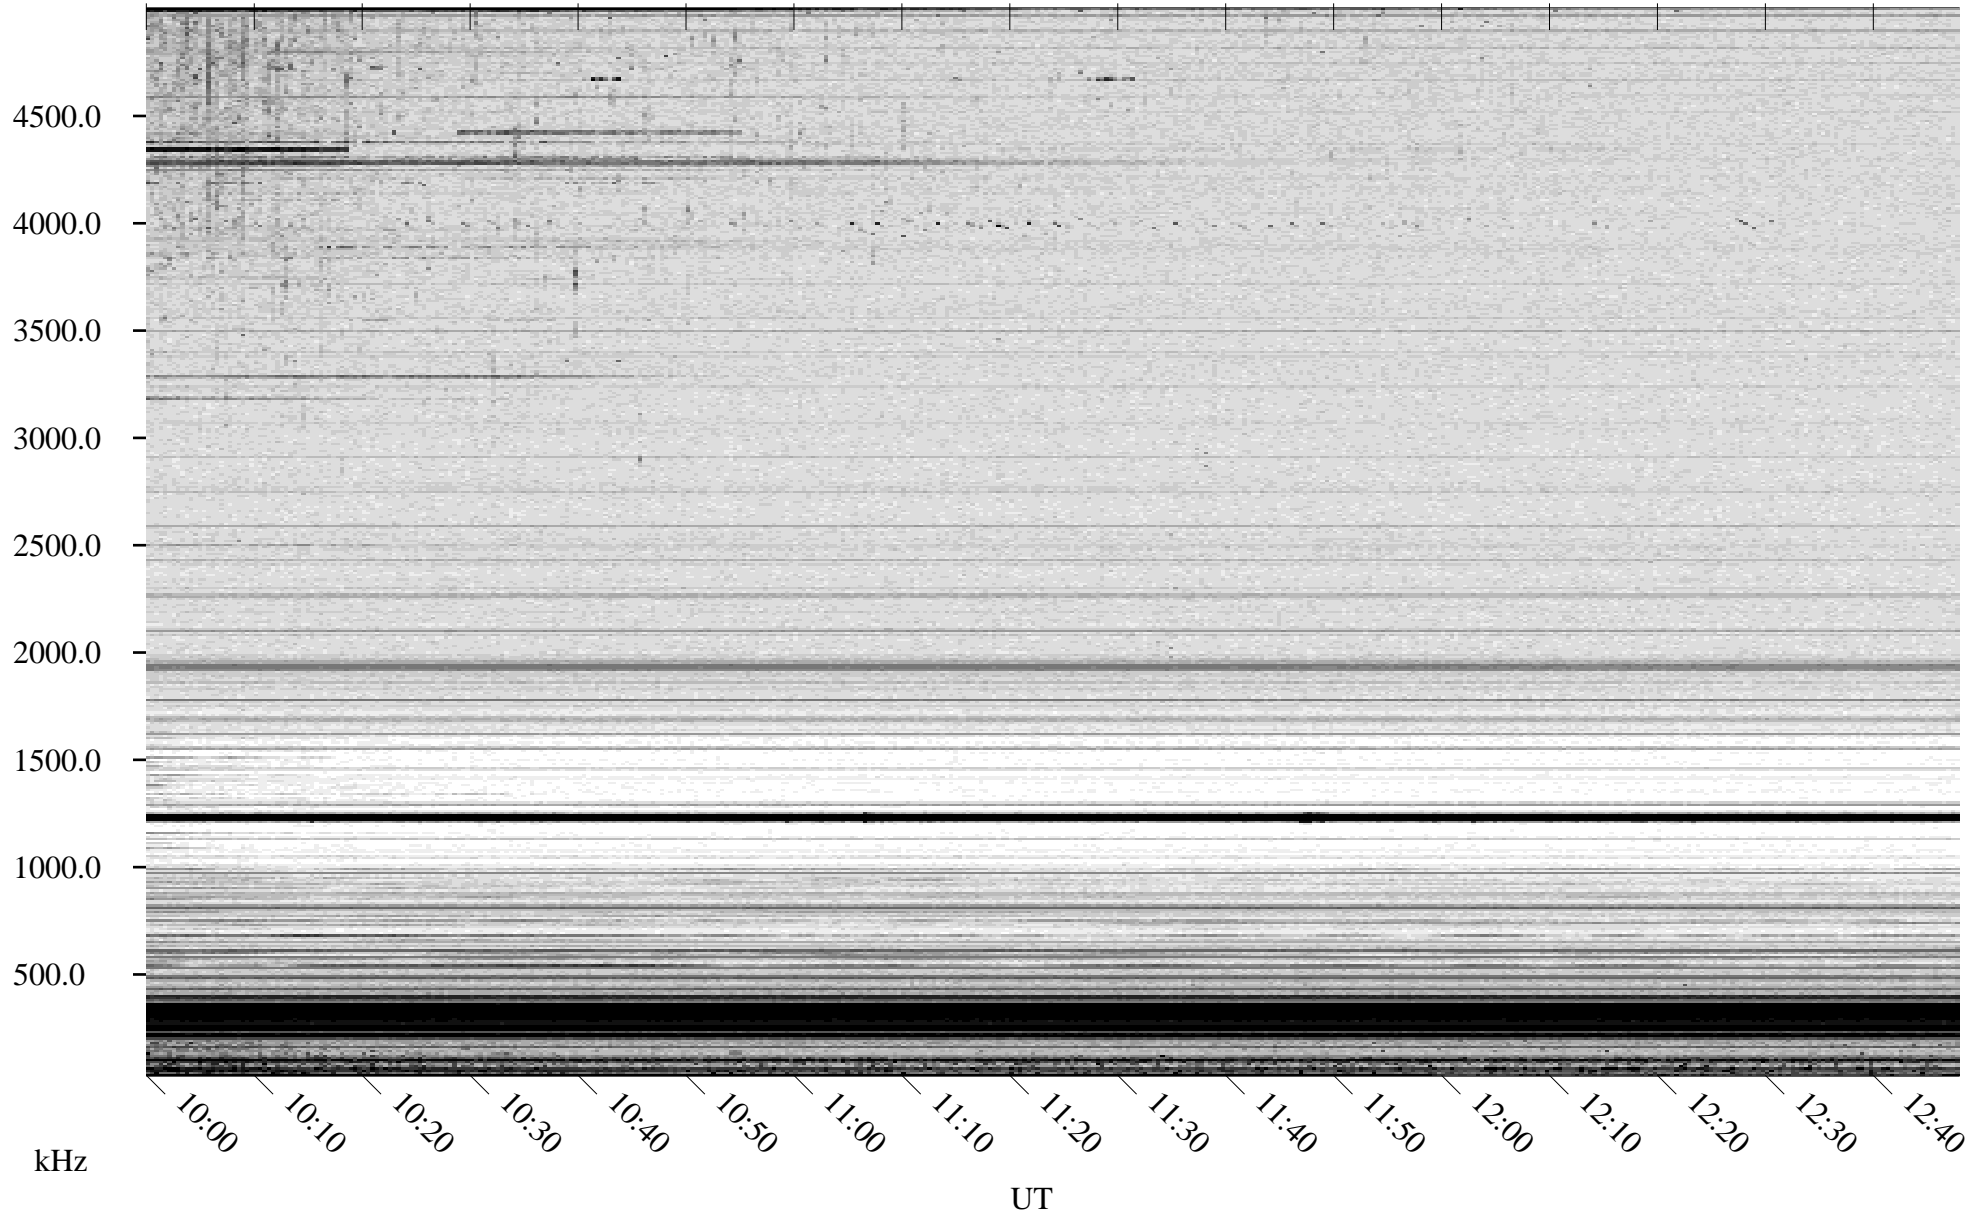

06/04/2007 Churchill, Manitoba

Linear Scale Black = 161 White = 15

CH07155L.R01m max_12

Page 1

06/04/2007 Churchill, Manitoba

Linear Scale Black = 161 White = 15

CH07155L.R01m max_12

Page 2

06/05/2007 Churchill, Manitoba

Linear Scale Black = 161 White = 15

CH07155L.R01m max_12

Page 3

06/05/2007 Churchill, Manitoba

Linear Scale Black = 161 White = 15

CH07155L.R01m max_12

Page 4

06/05/2007 Churchill, Manitoba

Linear Scale Black = 161 White = 15

CH07155L.R01m max_12

Page 5

06/05/2007 Churchill, Manitoba

Linear Scale Black = 161 White = 15

CH07155L.R01m max_12

Page 6

06/05/2007 Churchill, Manitoba

Linear Scale Black = 161 White = 15

CH07155L.R01m max_12

Page 7

06/05/2007 Churchill, Manitoba

Linear Scale Black = 161 White = 15

CH07155L.R01m max_12

Page 8