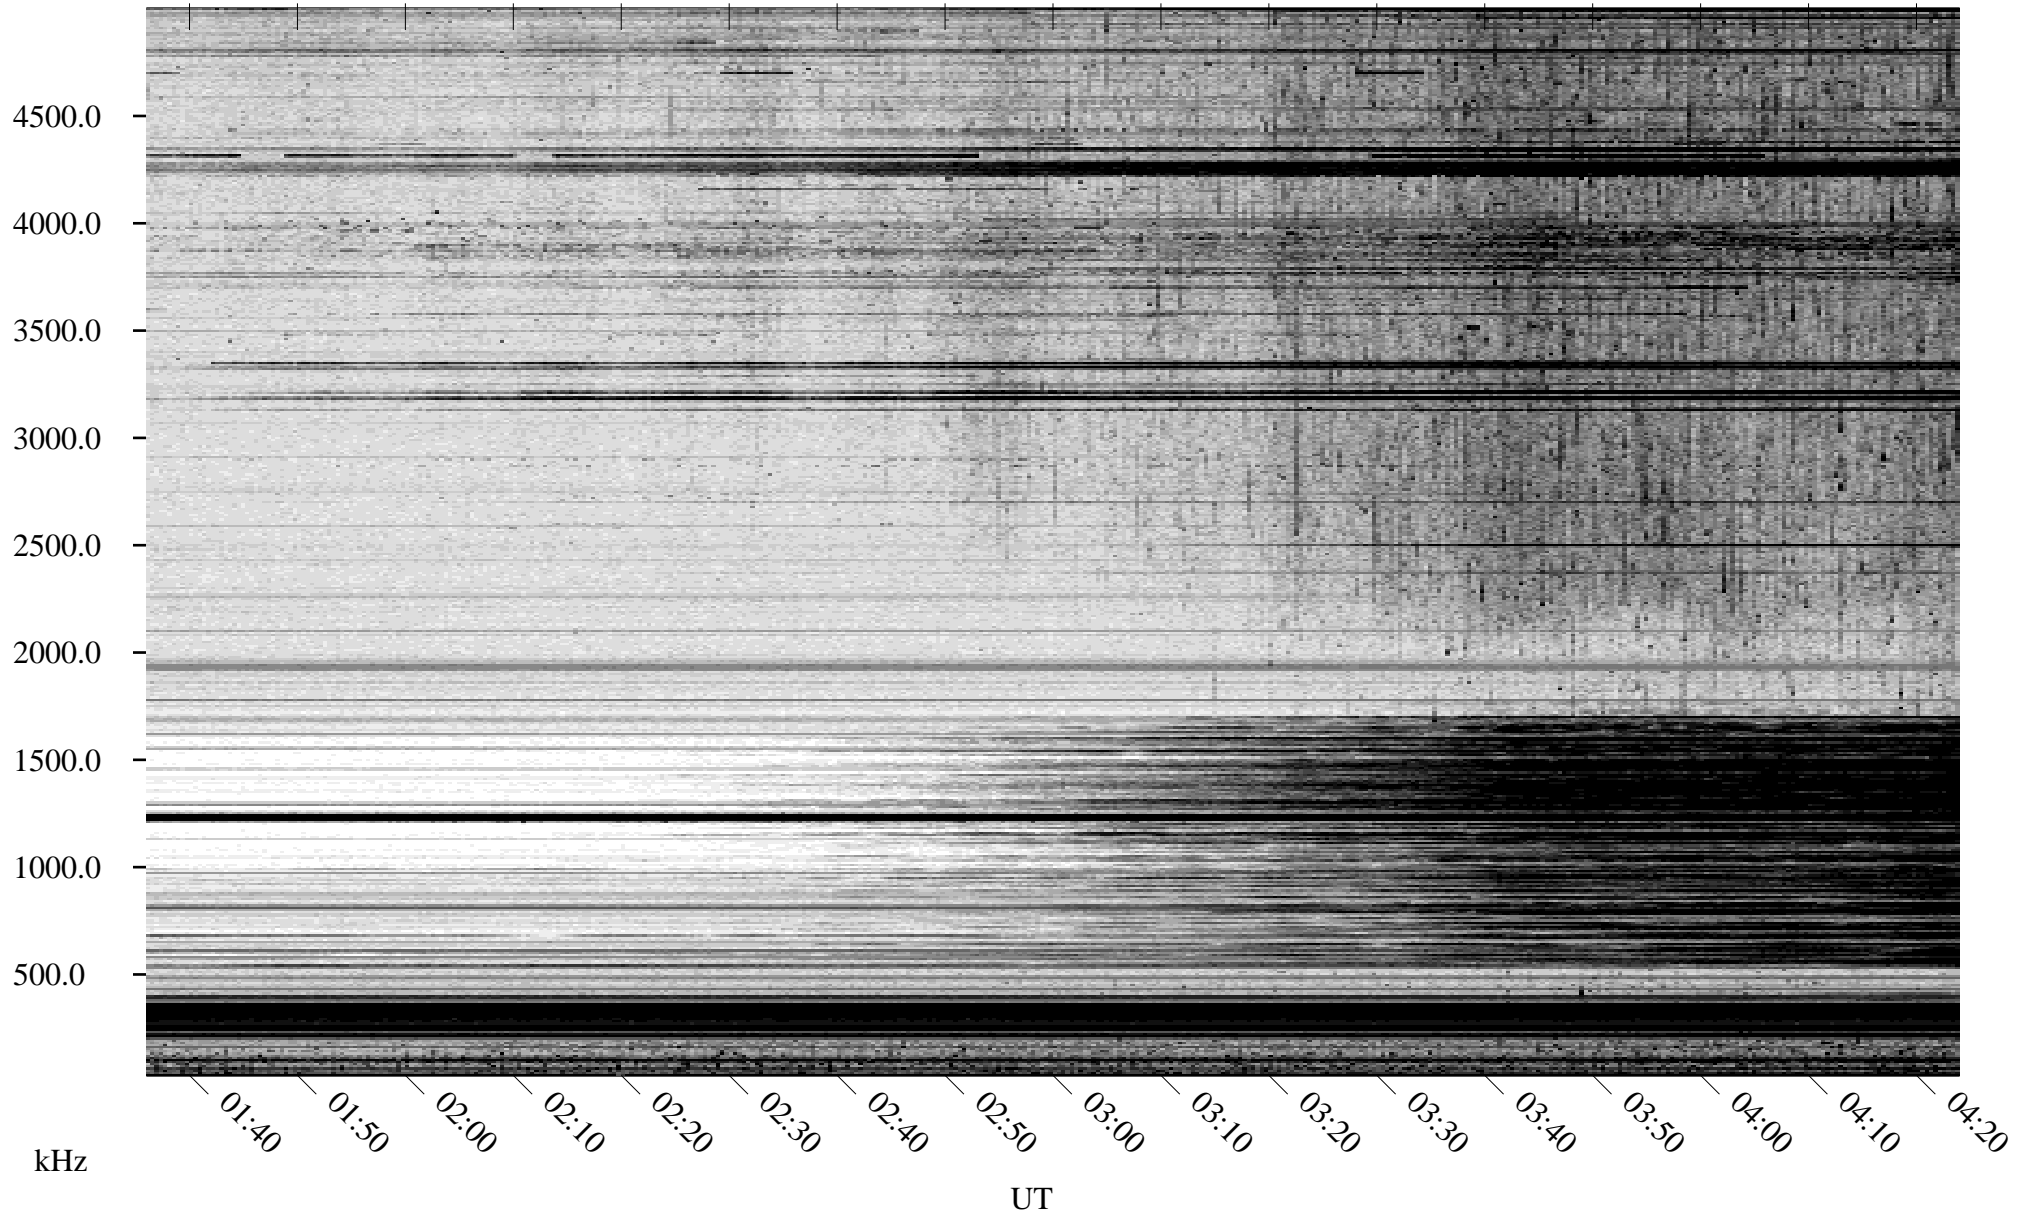

06/04/2007 Churchill, Manitoba

Linear Scale Black = 161 White = 15

CH07155L.R01m max_12

Page 1

06/04/2007 Churchill, Manitoba

Linear Scale Black = 161 White = 15

CH07155L.R01m max_12

Page 2

06/05/2007 Churchill, Manitoba

Linear Scale Black = 161 White = 15

CH07155L.R01m max_12

Page 3

06/05/2007 Churchill, Manitoba

Linear Scale Black = 161 White = 15

CH07155L.R01m max_12

Page 4

06/05/2007 Churchill, Manitoba

Linear Scale Black = 161 White = 15

CH07155L.R01m max_12

Page 5

06/05/2007 Churchill, Manitoba

Linear Scale Black = 161 White = 15

CH07155L.R01m max_12

Page 6

06/05/2007 Churchill, Manitoba

Linear Scale Black = 161 White = 15

CH07155L.R01m max_12

Page 7

06/05/2007 Churchill, Manitoba

Linear Scale Black = 161 White = 15

CH07155L.R01m max_12

Page 8