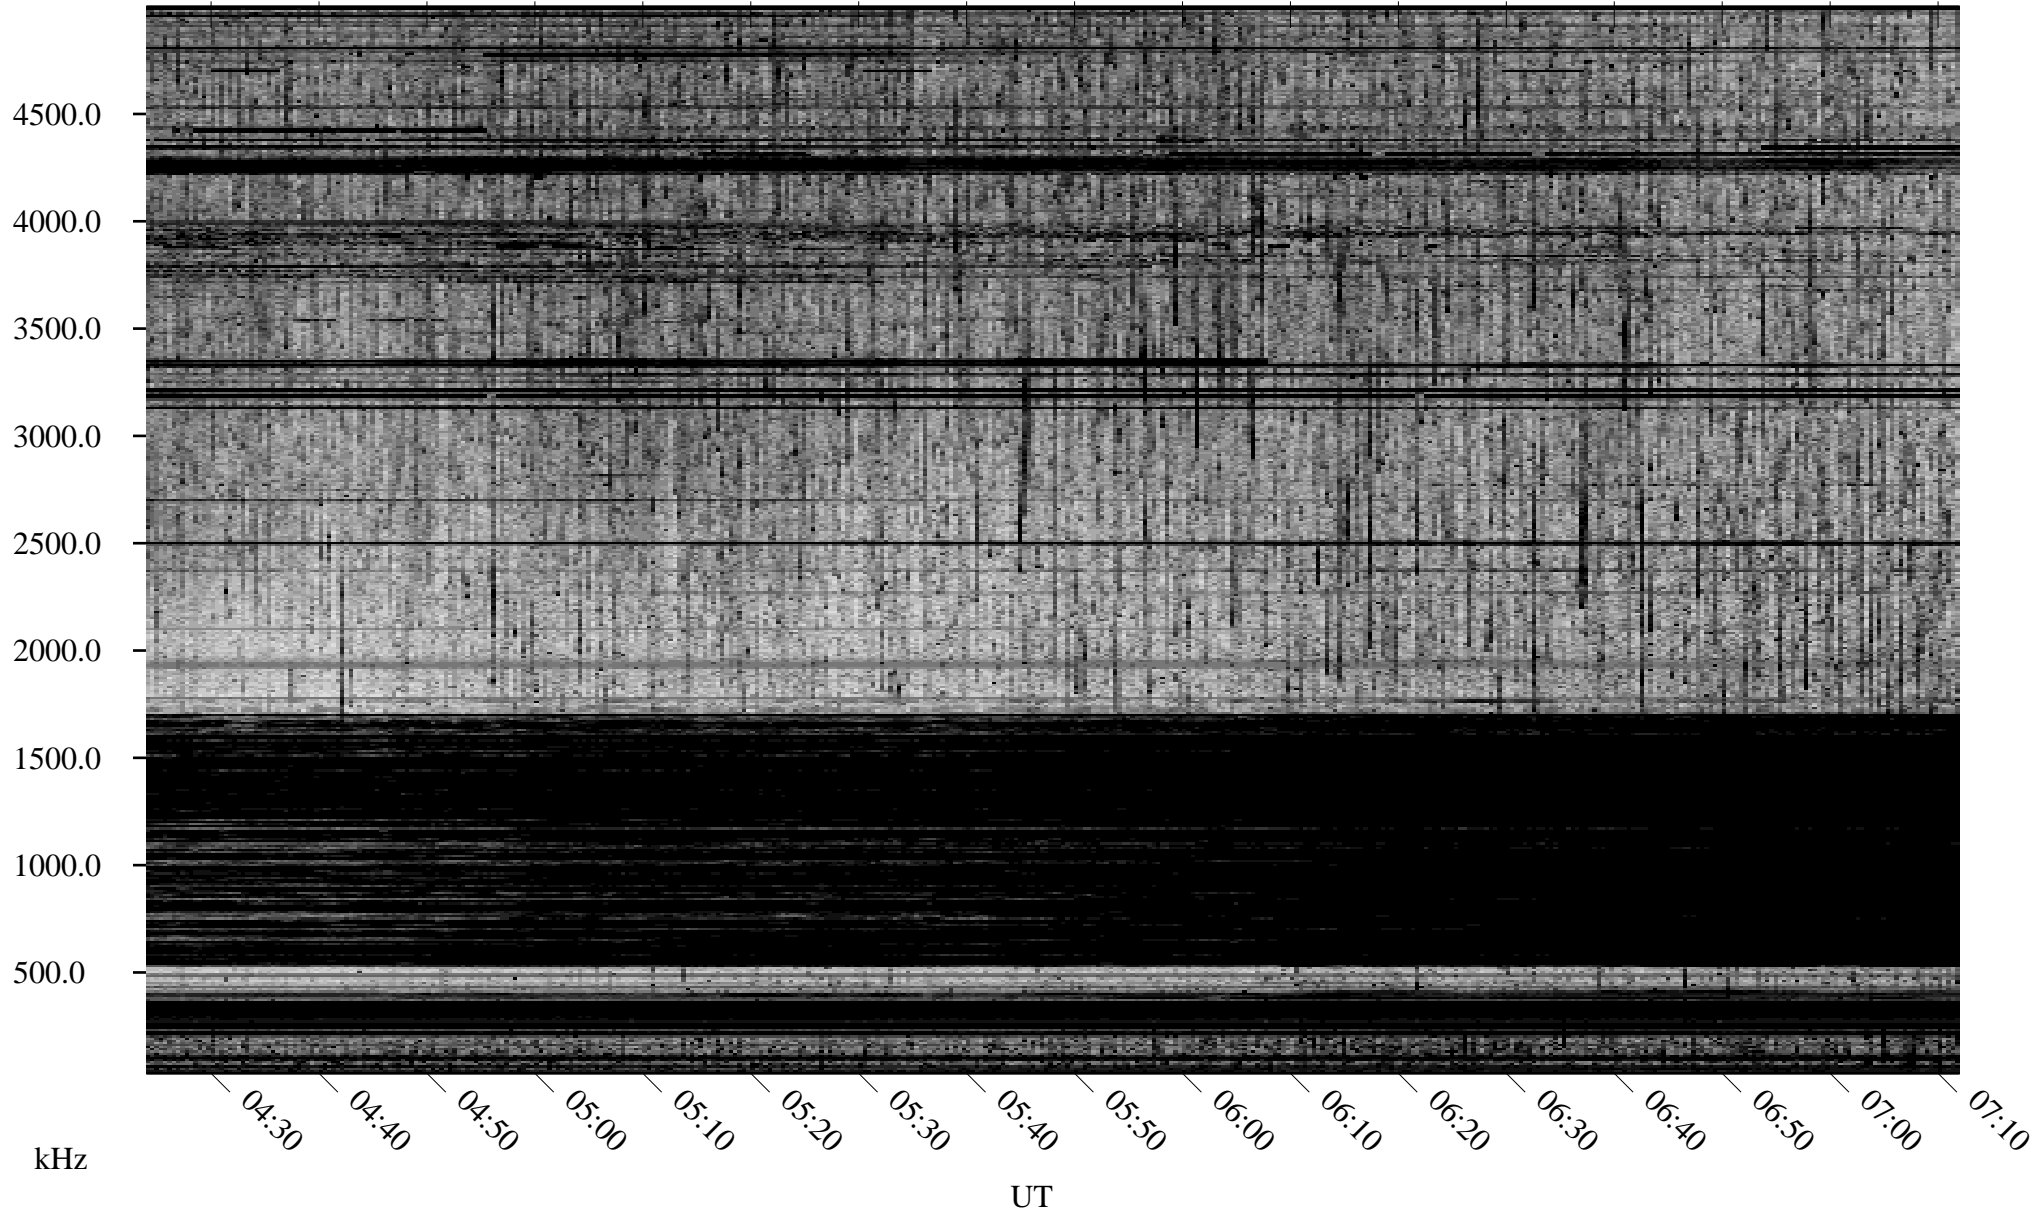

06/04/2007 Churchill, Manitoba

Linear Scale Black = 161 White = 15

CH07155L.R01m max_12

Page 1

06/04/2007 Churchill, Manitoba

Linear Scale Black = 161 White = 15

CH07155L.R01m max_12

Page 2

06/05/2007 Churchill, Manitoba

Linear Scale Black = 161 White = 15

CH07155L.R01m max_12

Page 3

06/05/2007 Churchill, Manitoba

Linear Scale Black = 161 White = 15

CH07155L.R01m max_12

Page 4

06/05/2007 Churchill, Manitoba

Linear Scale Black = 161 White = 15

CH07155L.R01m max_12

Page 5

06/05/2007 Churchill, Manitoba

Linear Scale Black = 161 White = 15

CH07155L.R01m max_12

Page 6

06/05/2007 Churchill, Manitoba

Linear Scale Black = 161 White = 15

CH07155L.R01m max_12

Page 7

06/05/2007 Churchill, Manitoba

Linear Scale Black = 161 White = 15

CH07155L.R01m max_12

Page 8