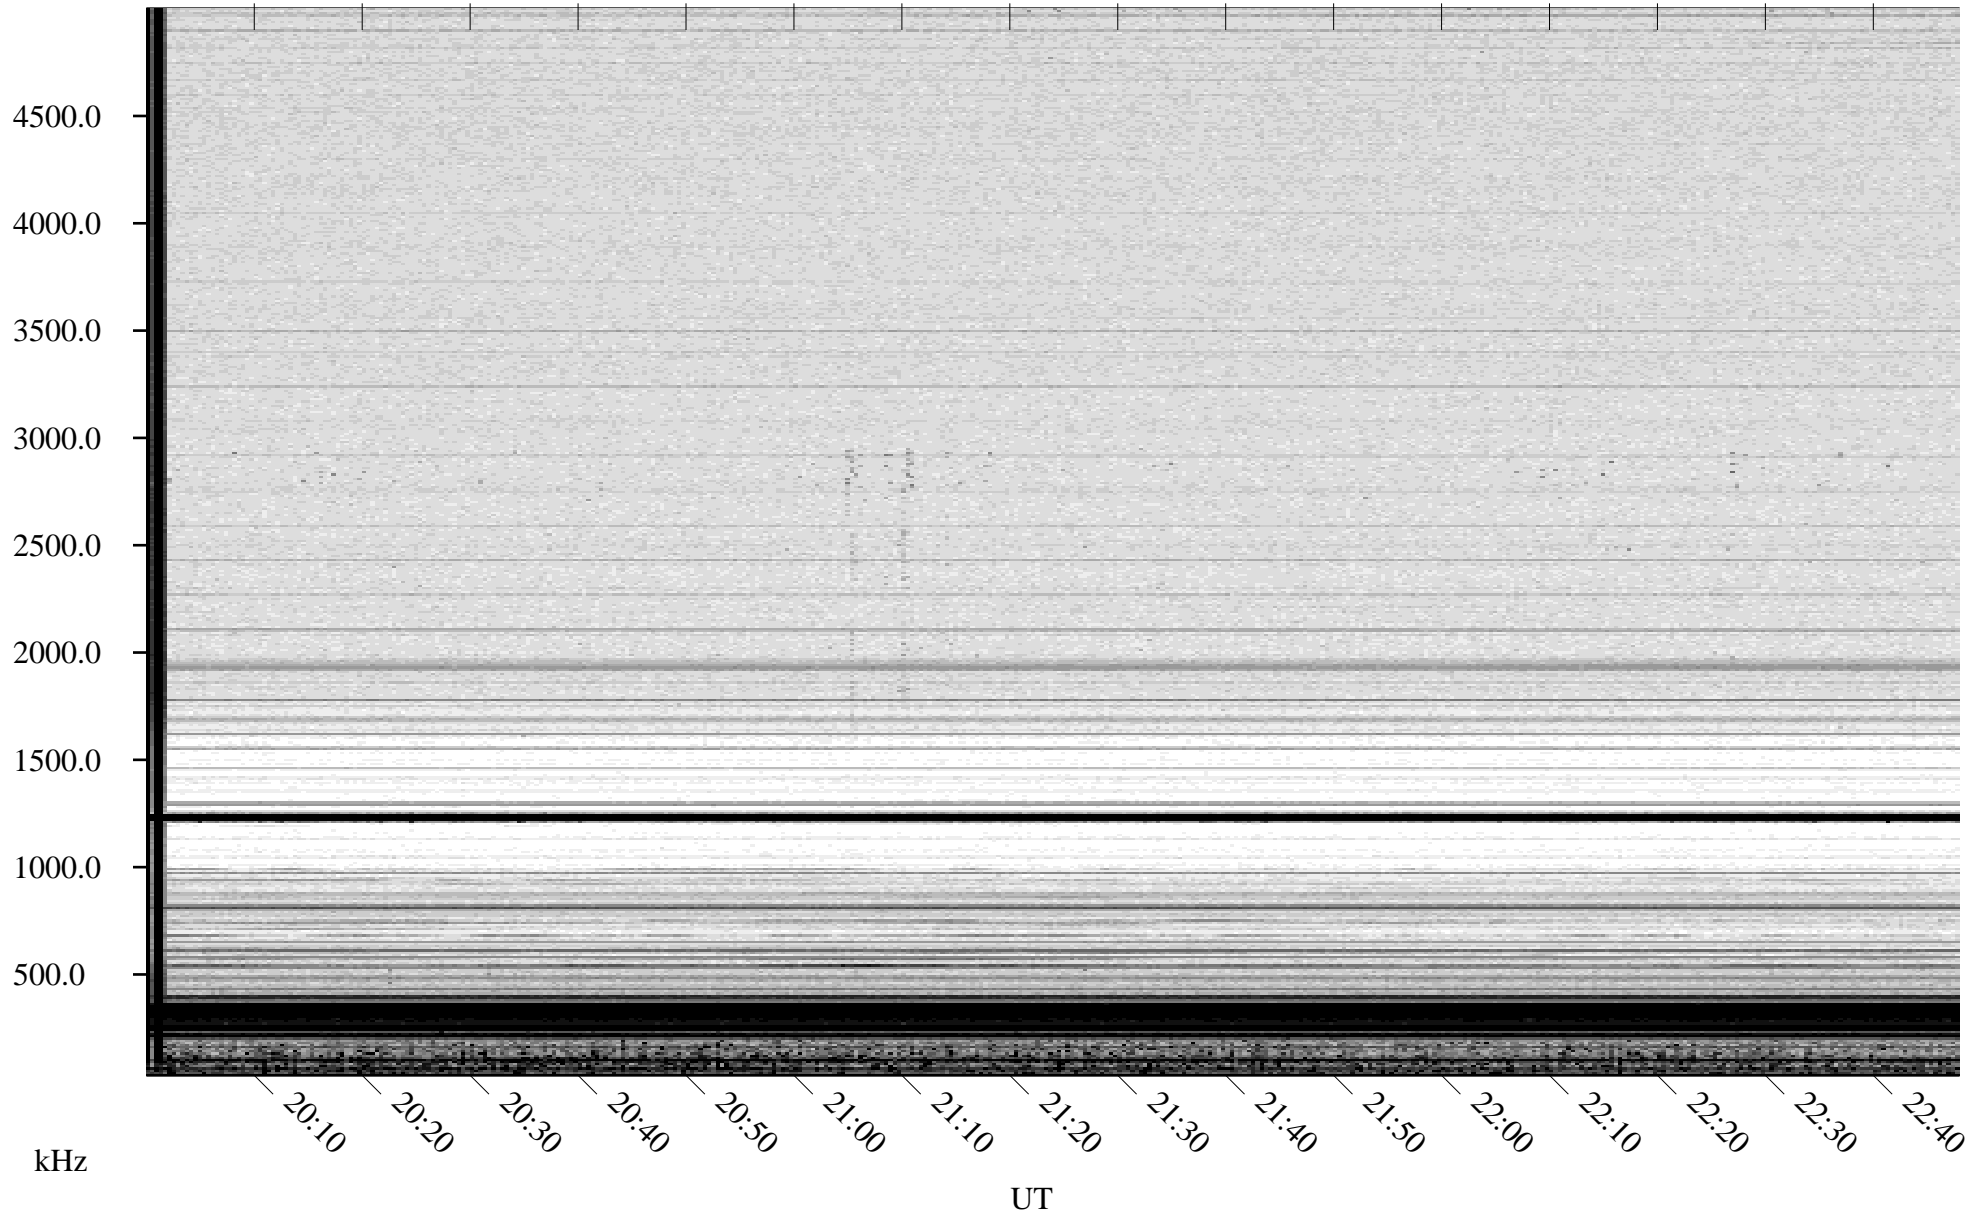

06/04/2007 Churchill, Manitoba

Linear Scale Black = 161 White = 15

CH07155L.R01m max_12

Page 1

06/04/2007 Churchill, Manitoba

Linear Scale Black = 161 White = 15

CH07155L.R01m max_12

Page 2

06/05/2007 Churchill, Manitoba

Linear Scale Black = 161 White = 15

CH07155L.R01m max_12

Page 3

06/05/2007 Churchill, Manitoba

Linear Scale Black = 161 White = 15

CH07155L.R01m max_12

Page 4

06/05/2007 Churchill, Manitoba

Linear Scale Black = 161 White = 15

CH07155L.R01m max_12

Page 5

06/05/2007 Churchill, Manitoba

Linear Scale Black = 161 White = 15

CH07155L.R01m max_12

Page 6

06/05/2007 Churchill, Manitoba

Linear Scale Black = 161 White = 15

CH07155L.R01m max_12

Page 7

06/05/2007 Churchill, Manitoba

Linear Scale Black = 161 White = 15

CH07155L.R01m max_12

Page 8