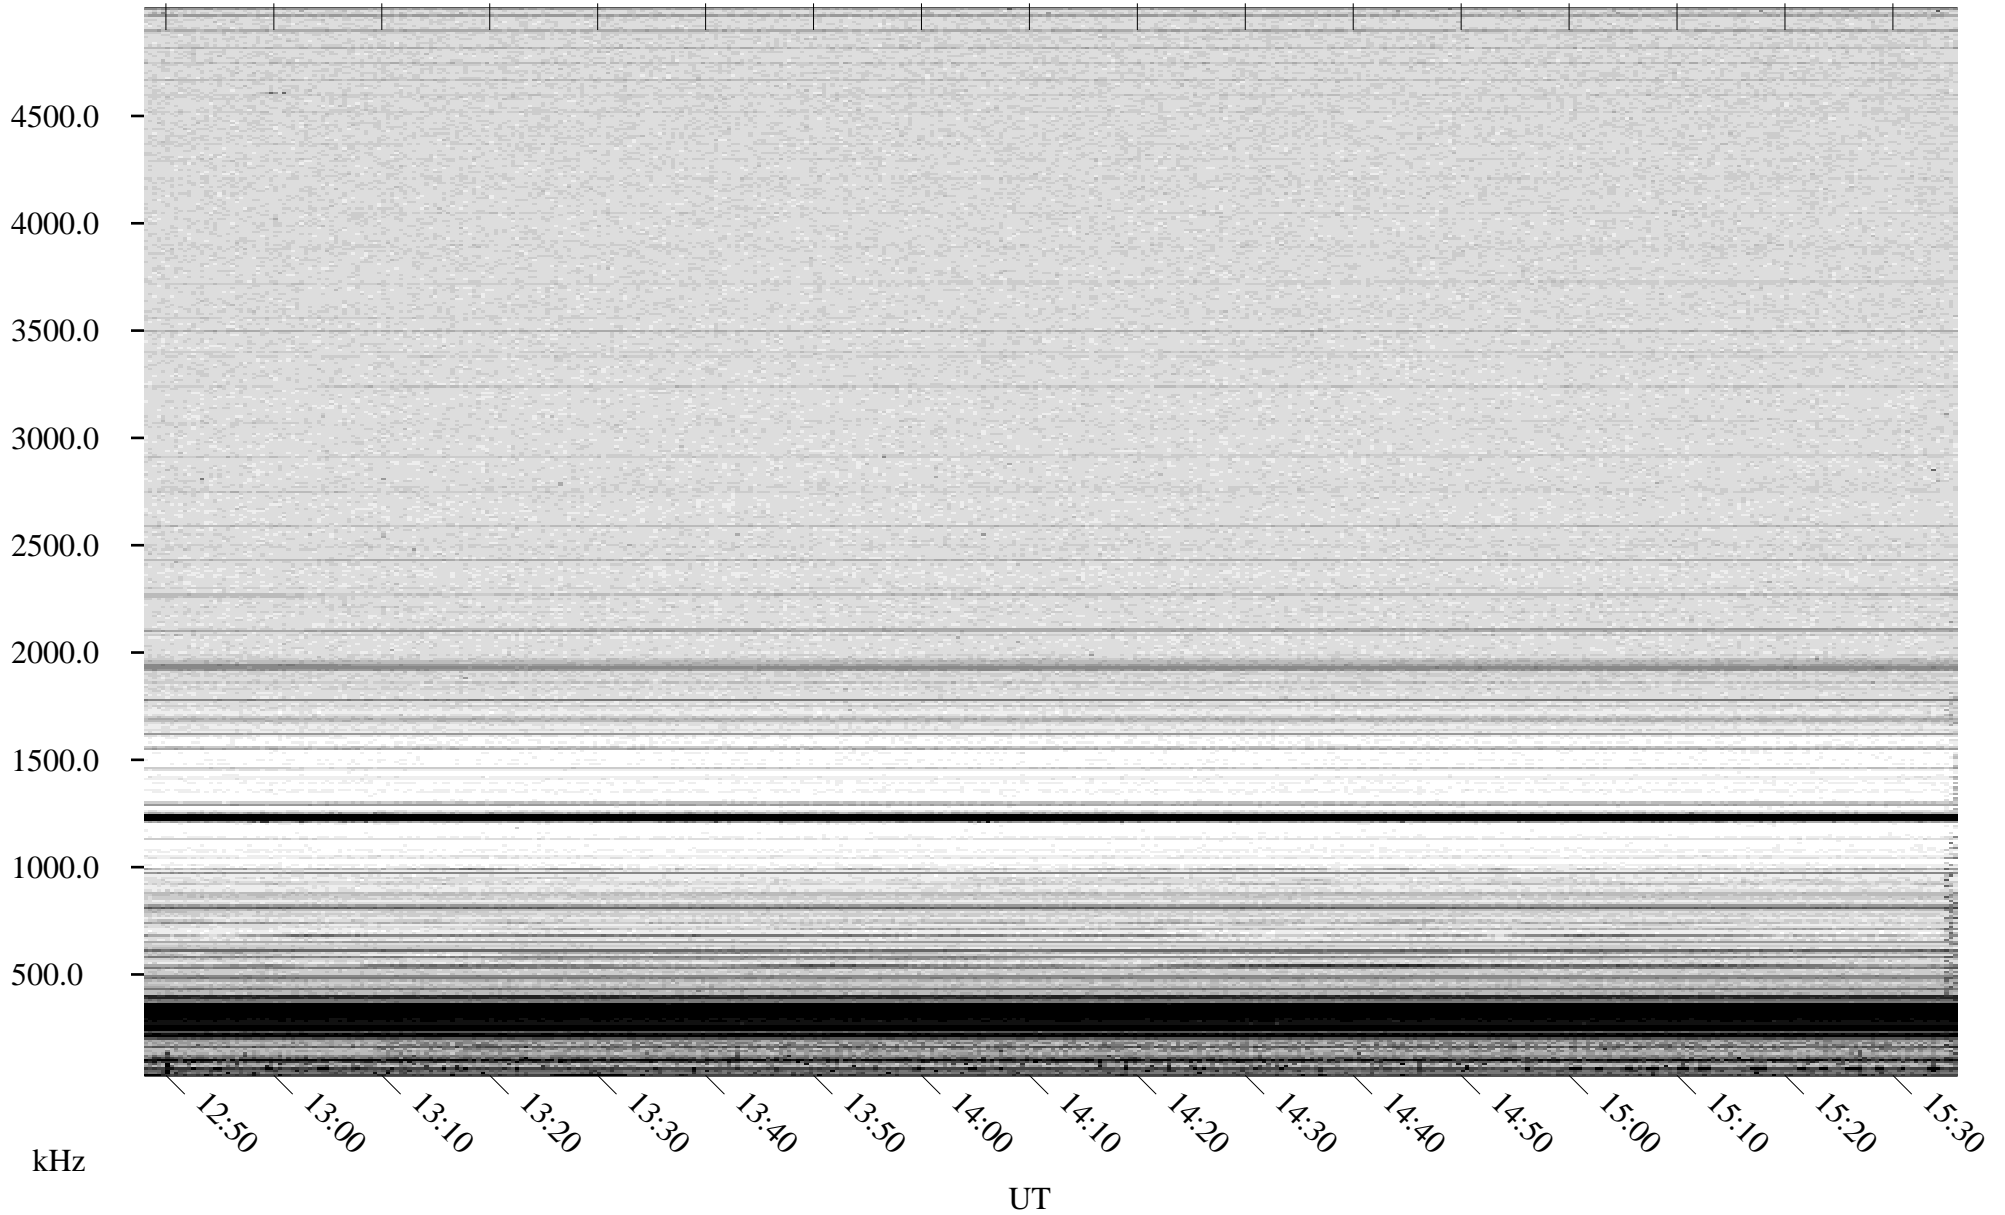

06/04/2007 Churchill, Manitoba

Linear Scale Black = 161 White = 15

CH07155L.R01m max_12

Page 1

06/04/2007 Churchill, Manitoba

Linear Scale Black = 161 White = 15

CH07155L.R01m max_12

Page 2

06/05/2007 Churchill, Manitoba

Linear Scale Black = 161 White = 15

CH07155L.R01m max_12

Page 3

06/05/2007 Churchill, Manitoba

Linear Scale Black = 161 White = 15

CH07155L.R01m max_12

Page 4

06/05/2007 Churchill, Manitoba

Linear Scale Black = 161 White = 15

CH07155L.R01m max_12

Page 5

06/05/2007 Churchill, Manitoba

Linear Scale Black = 161 White = 15

CH07155L.R01m max_12

Page 6

06/05/2007 Churchill, Manitoba

Linear Scale Black = 161 White = 15

CH07155L.R01m max_12

Page 7

06/05/2007 Churchill, Manitoba

Linear Scale Black = 161 White = 15

CH07155L.R01m max_12

Page 8