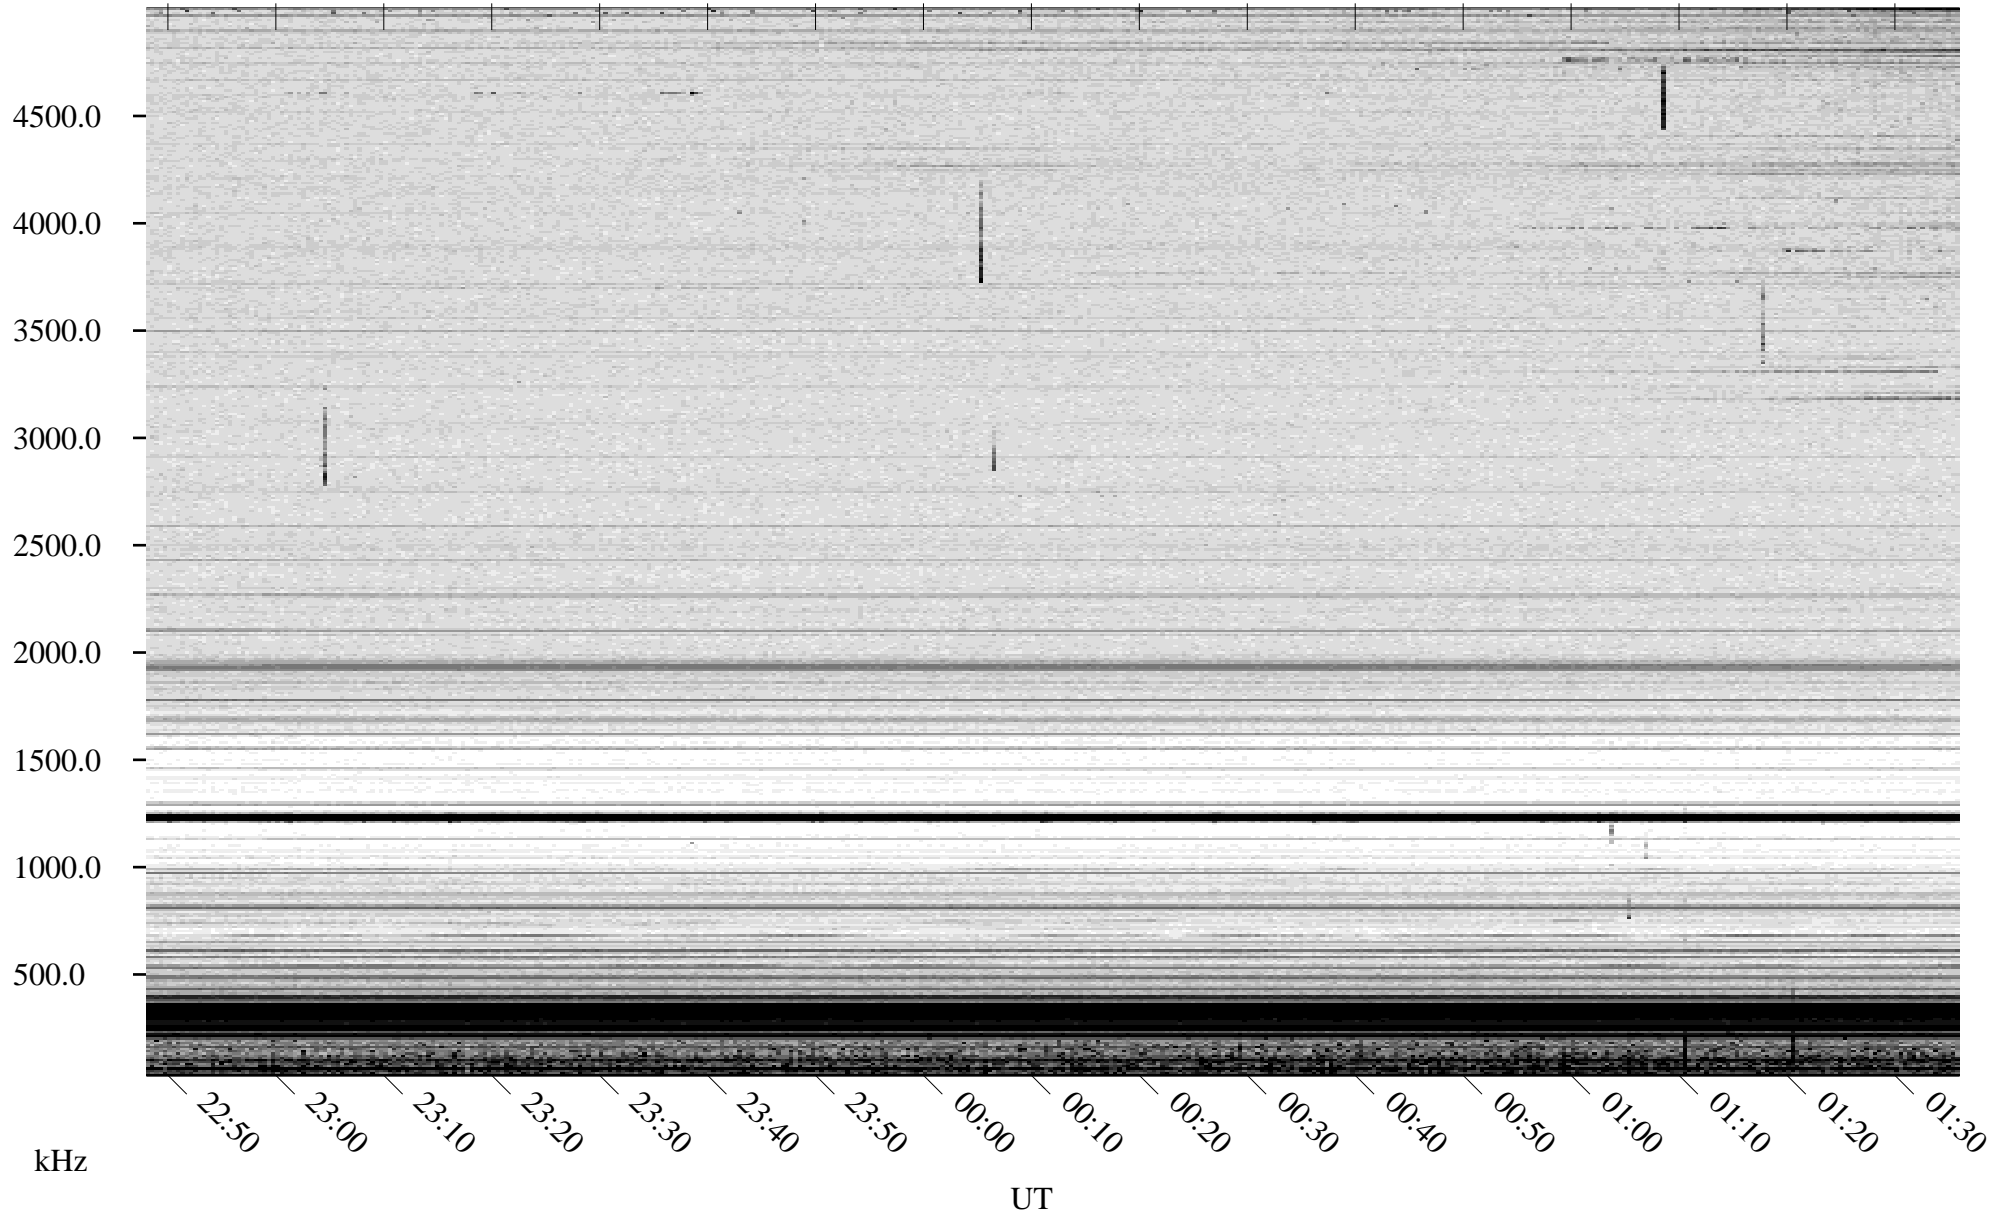

06/05/2007 Churchill, Manitoba

Linear Scale Black = 161 White = 15

CH07156L.R00m max_12

Page 1

06/05/2007 Churchill, Manitoba

Linear Scale Black = 161 White = 15

CH07156L.R00m max_12

Page 2

06/06/2007 Churchill, Manitoba

Linear Scale Black = 161 White = 15

CH07156L.R00m max_12

Page 3

06/06/2007 Churchill, Manitoba

Linear Scale Black = 161 White = 15

CH07156L.R00m max_12

Page 4

06/06/2007 Churchill, Manitoba

Linear Scale Black = 161 White = 15

CH07156L.R00m max_12

Page 5

06/06/2007 Churchill, Manitoba

Linear Scale Black = 161 White = 15

CH07156L.R00m max_12

Page 6

06/06/2007 Churchill, Manitoba

Linear Scale Black = 161 White = 15

CH07156L.R00m max_12

Page 7

06/06/2007 Churchill, Manitoba

Linear Scale Black = 161 White = 15

CH07156L.R00m max_12

Page 8