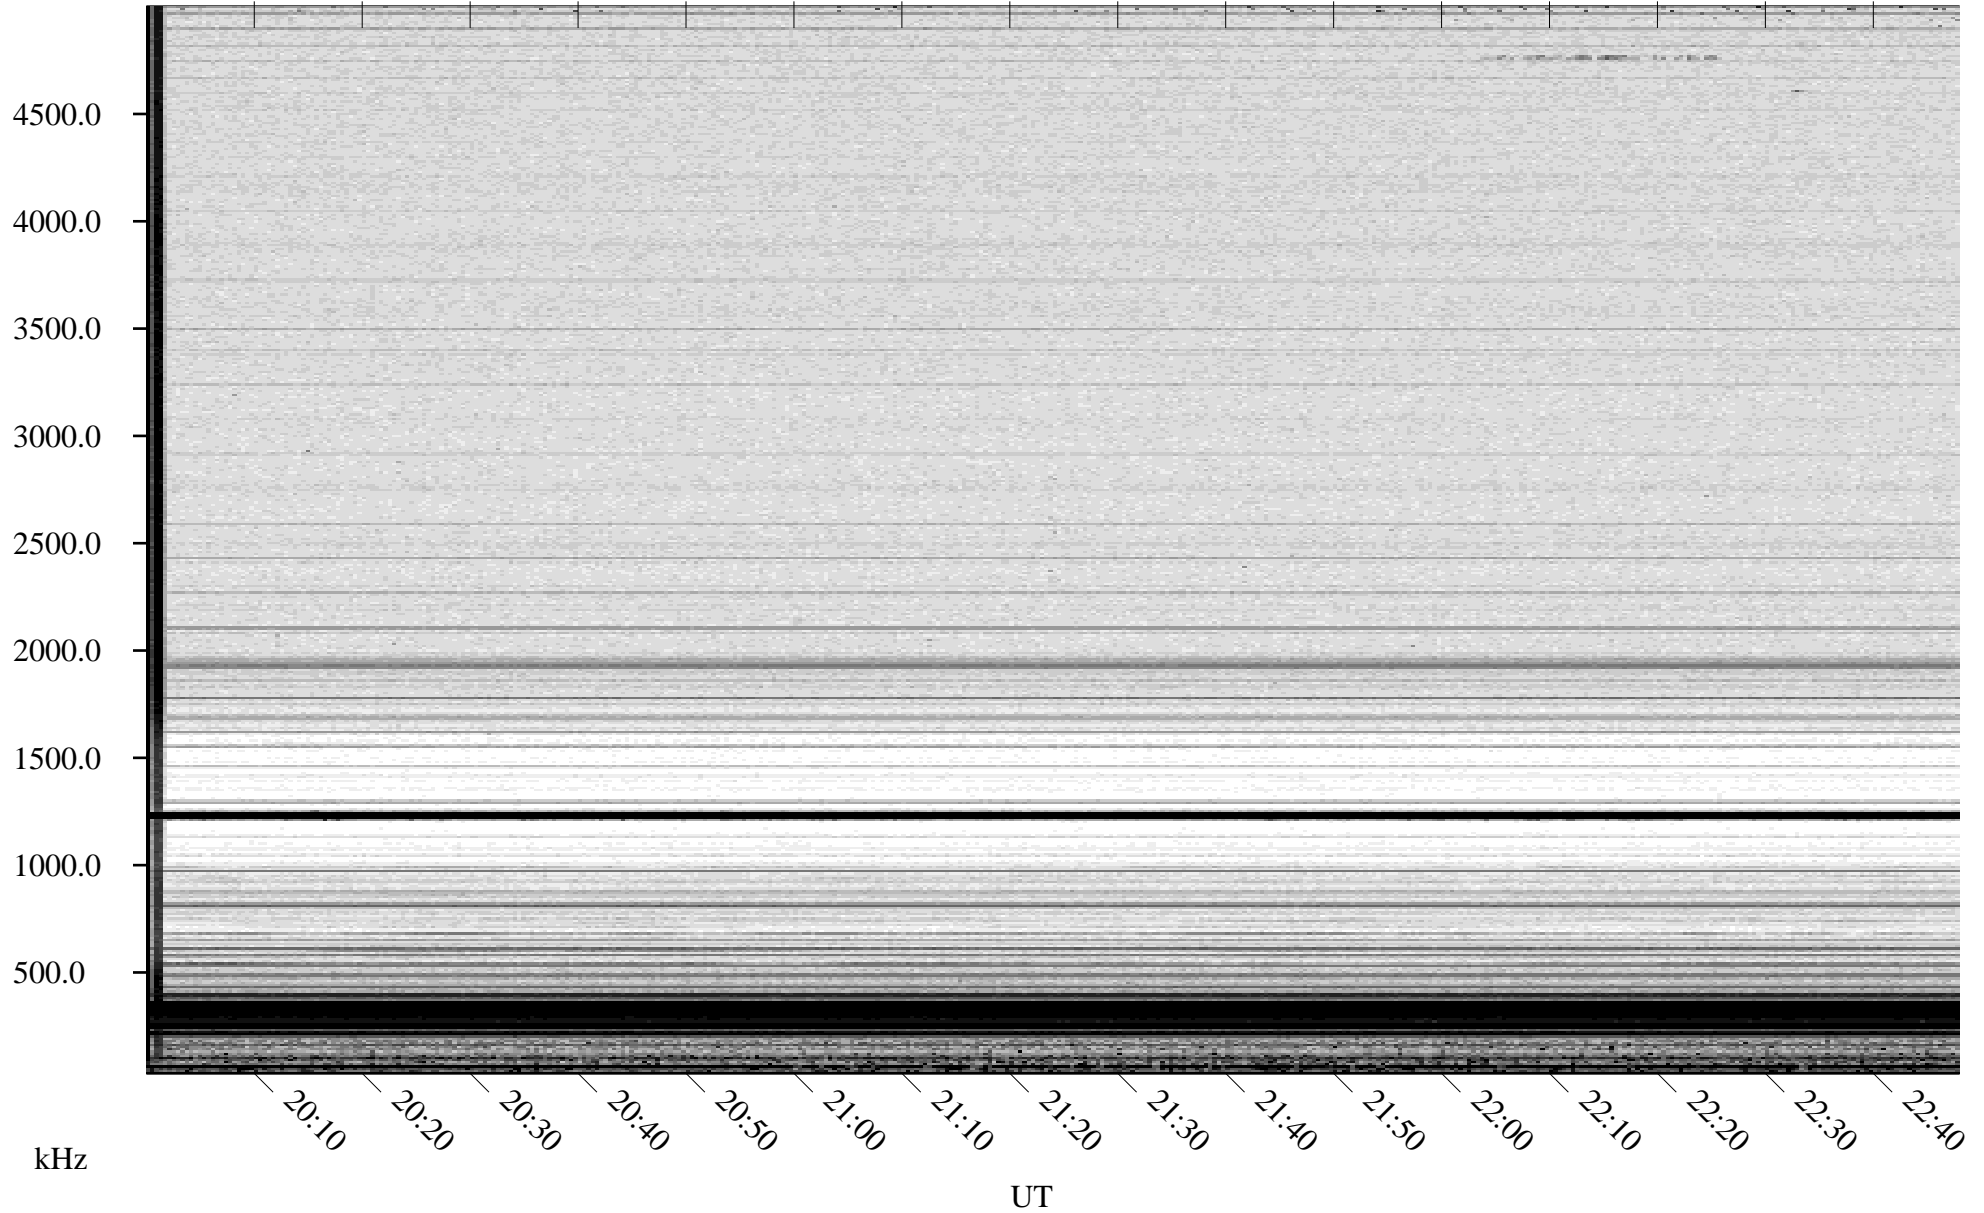

06/05/2007 Churchill, Manitoba

Linear Scale Black = 161 White = 15

CH07156L.R00m max_12

Page 1

06/05/2007 Churchill, Manitoba

Linear Scale Black = 161 White = 15

CH07156L.R00m max_12

Page 2

06/06/2007 Churchill, Manitoba

Linear Scale Black = 161 White = 15

CH07156L.R00m max_12

Page 3

06/06/2007 Churchill, Manitoba

Linear Scale Black = 161 White = 15

CH07156L.R00m max_12

Page 4

06/06/2007 Churchill, Manitoba

Linear Scale Black = 161 White = 15

CH07156L.R00m max_12

Page 5

06/06/2007 Churchill, Manitoba

Linear Scale Black = 161 White = 15

CH07156L.R00m max_12

Page 6

06/06/2007 Churchill, Manitoba

Linear Scale Black = 161 White = 15

CH07156L.R00m max_12

Page 7

06/06/2007 Churchill, Manitoba

Linear Scale Black = 161 White = 15

CH07156L.R00m max_12

Page 8