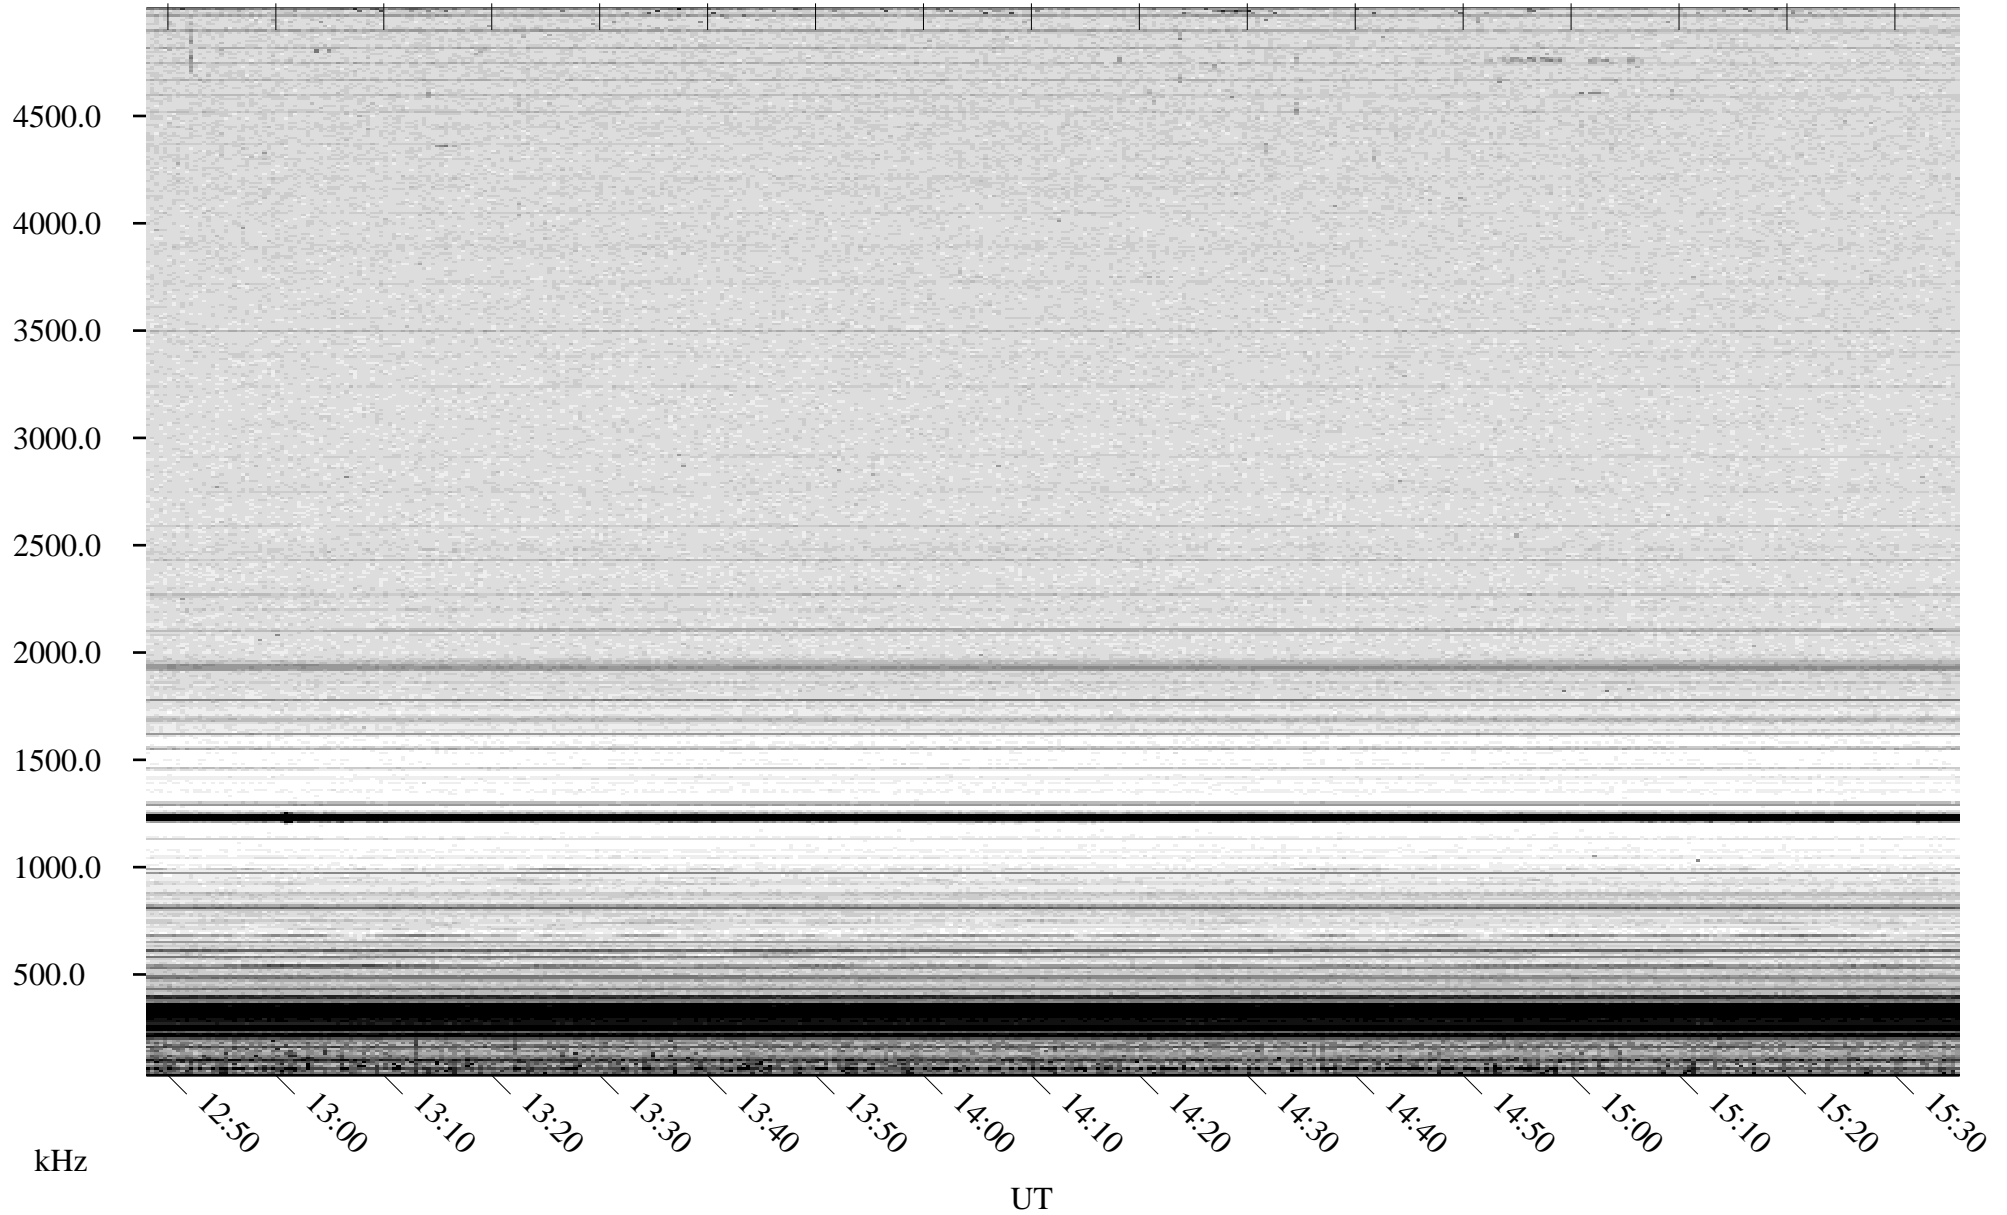

06/05/2007 Churchill, Manitoba

Linear Scale Black = 161 White = 15

CH07156L.R00m max_12

Page 1

06/05/2007 Churchill, Manitoba

Linear Scale Black = 161 White = 15

CH07156L.R00m max_12

Page 2

06/06/2007 Churchill, Manitoba

Linear Scale Black = 161 White = 15

CH07156L.R00m max_12

Page 3

06/06/2007 Churchill, Manitoba

Linear Scale Black = 161 White = 15

CH07156L.R00m max_12

Page 4

06/06/2007 Churchill, Manitoba

Linear Scale Black = 161 White = 15

CH07156L.R00m max_12

Page 5

06/06/2007 Churchill, Manitoba

Linear Scale Black = 161 White = 15

CH07156L.R00m max_12

Page 6

06/06/2007 Churchill, Manitoba

Linear Scale Black = 161 White = 15

CH07156L.R00m max_12

Page 7

06/06/2007 Churchill, Manitoba

Linear Scale Black = 161 White = 15

CH07156L.R00m max_12

Page 8