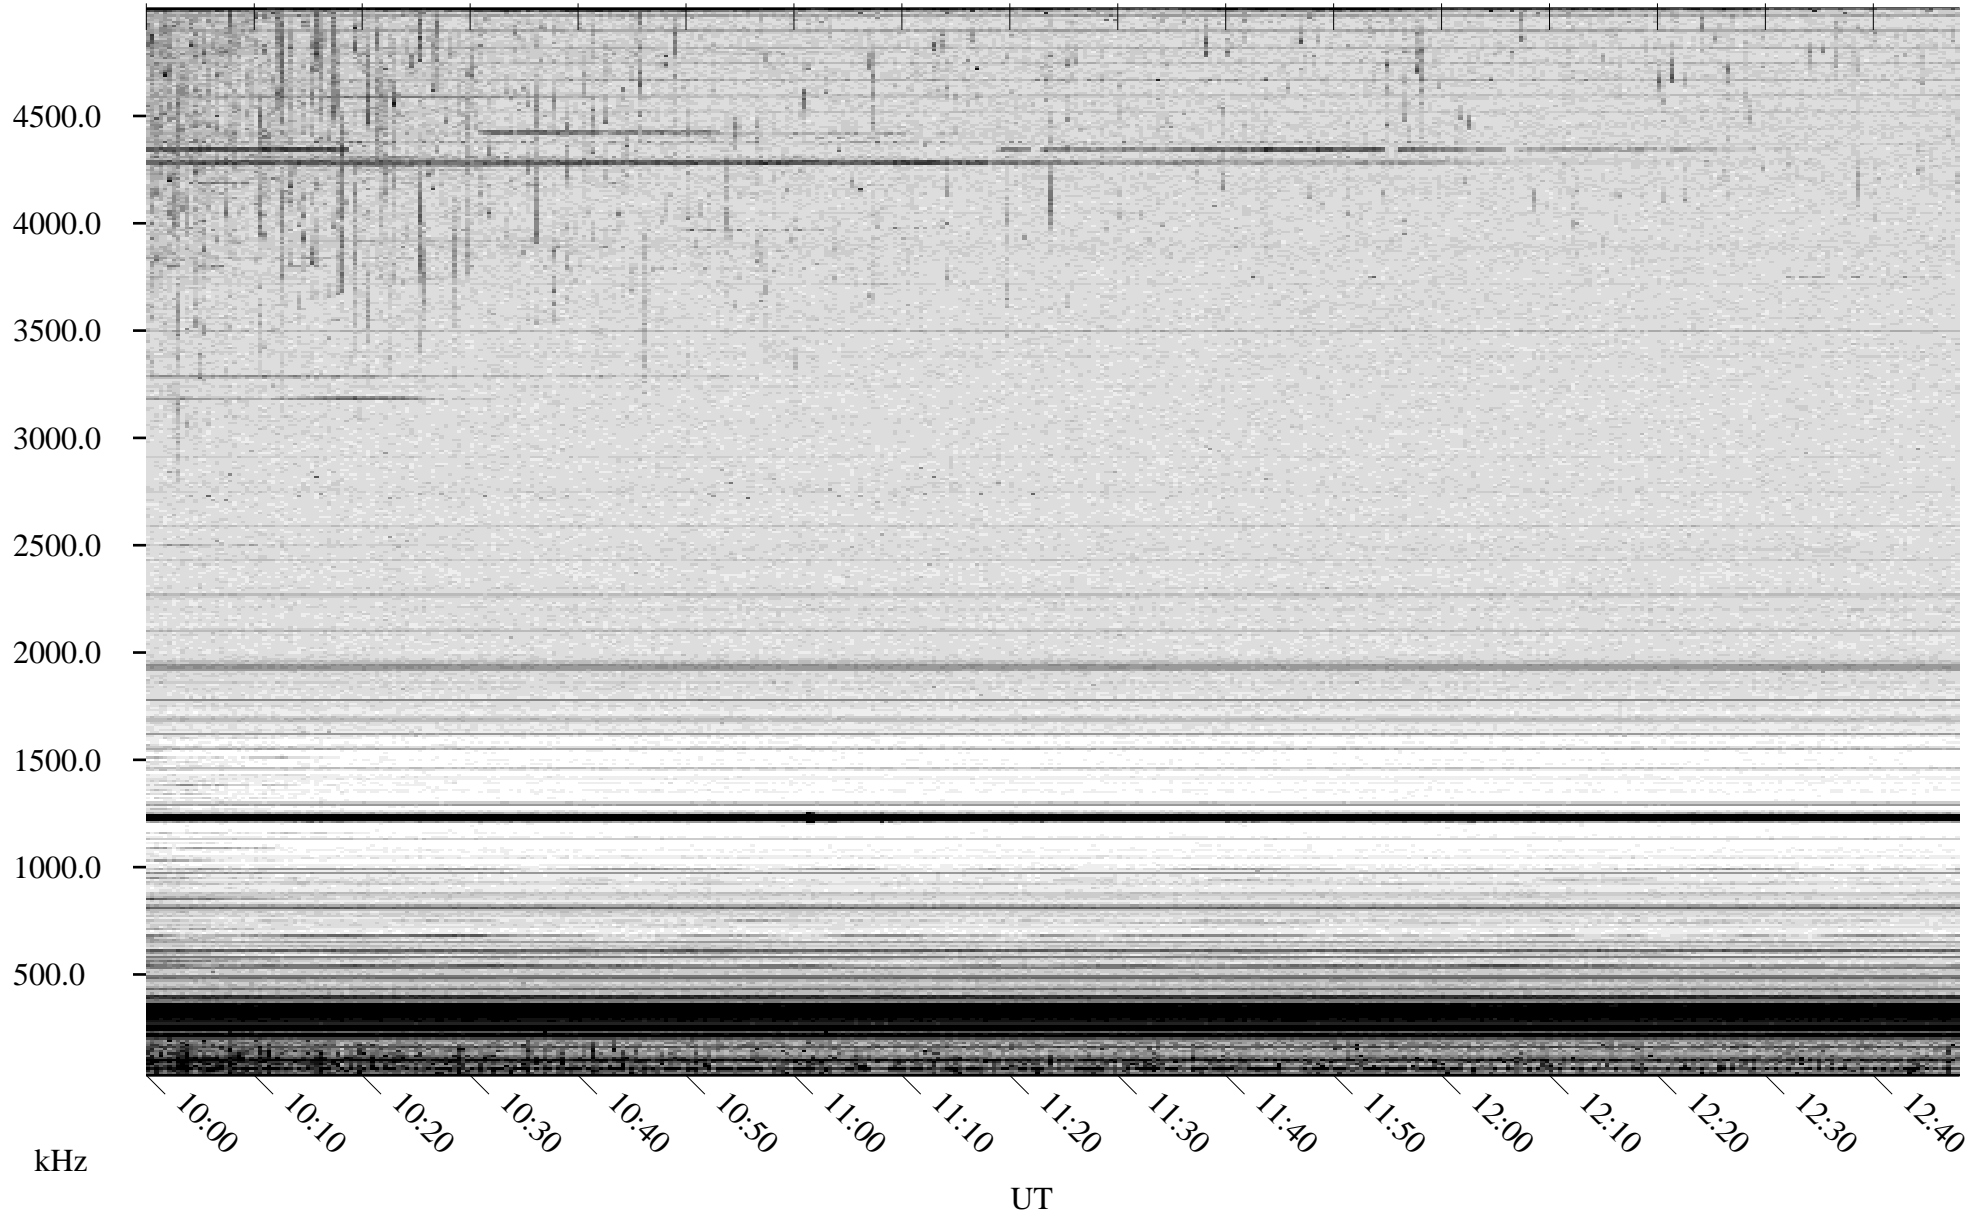

06/05/2007 Churchill, Manitoba

Linear Scale Black = 161 White = 15

CH07156L.R00m max_12

Page 1

06/05/2007 Churchill, Manitoba

Linear Scale Black = 161 White = 15

CH07156L.R00m max_12

Page 2

06/06/2007 Churchill, Manitoba

Linear Scale Black = 161 White = 15

CH07156L.R00m max_12

Page 3

06/06/2007 Churchill, Manitoba

Linear Scale Black = 161 White = 15

CH07156L.R00m max_12

Page 4

06/06/2007 Churchill, Manitoba

Linear Scale Black = 161 White = 15

CH07156L.R00m max_12

Page 5

06/06/2007 Churchill, Manitoba

Linear Scale Black = 161 White = 15

CH07156L.R00m max_12

Page 6

06/06/2007 Churchill, Manitoba

Linear Scale Black = 161 White = 15

CH07156L.R00m max_12

Page 7

06/06/2007 Churchill, Manitoba

Linear Scale Black = 161 White = 15

CH07156L.R00m max_12

Page 8