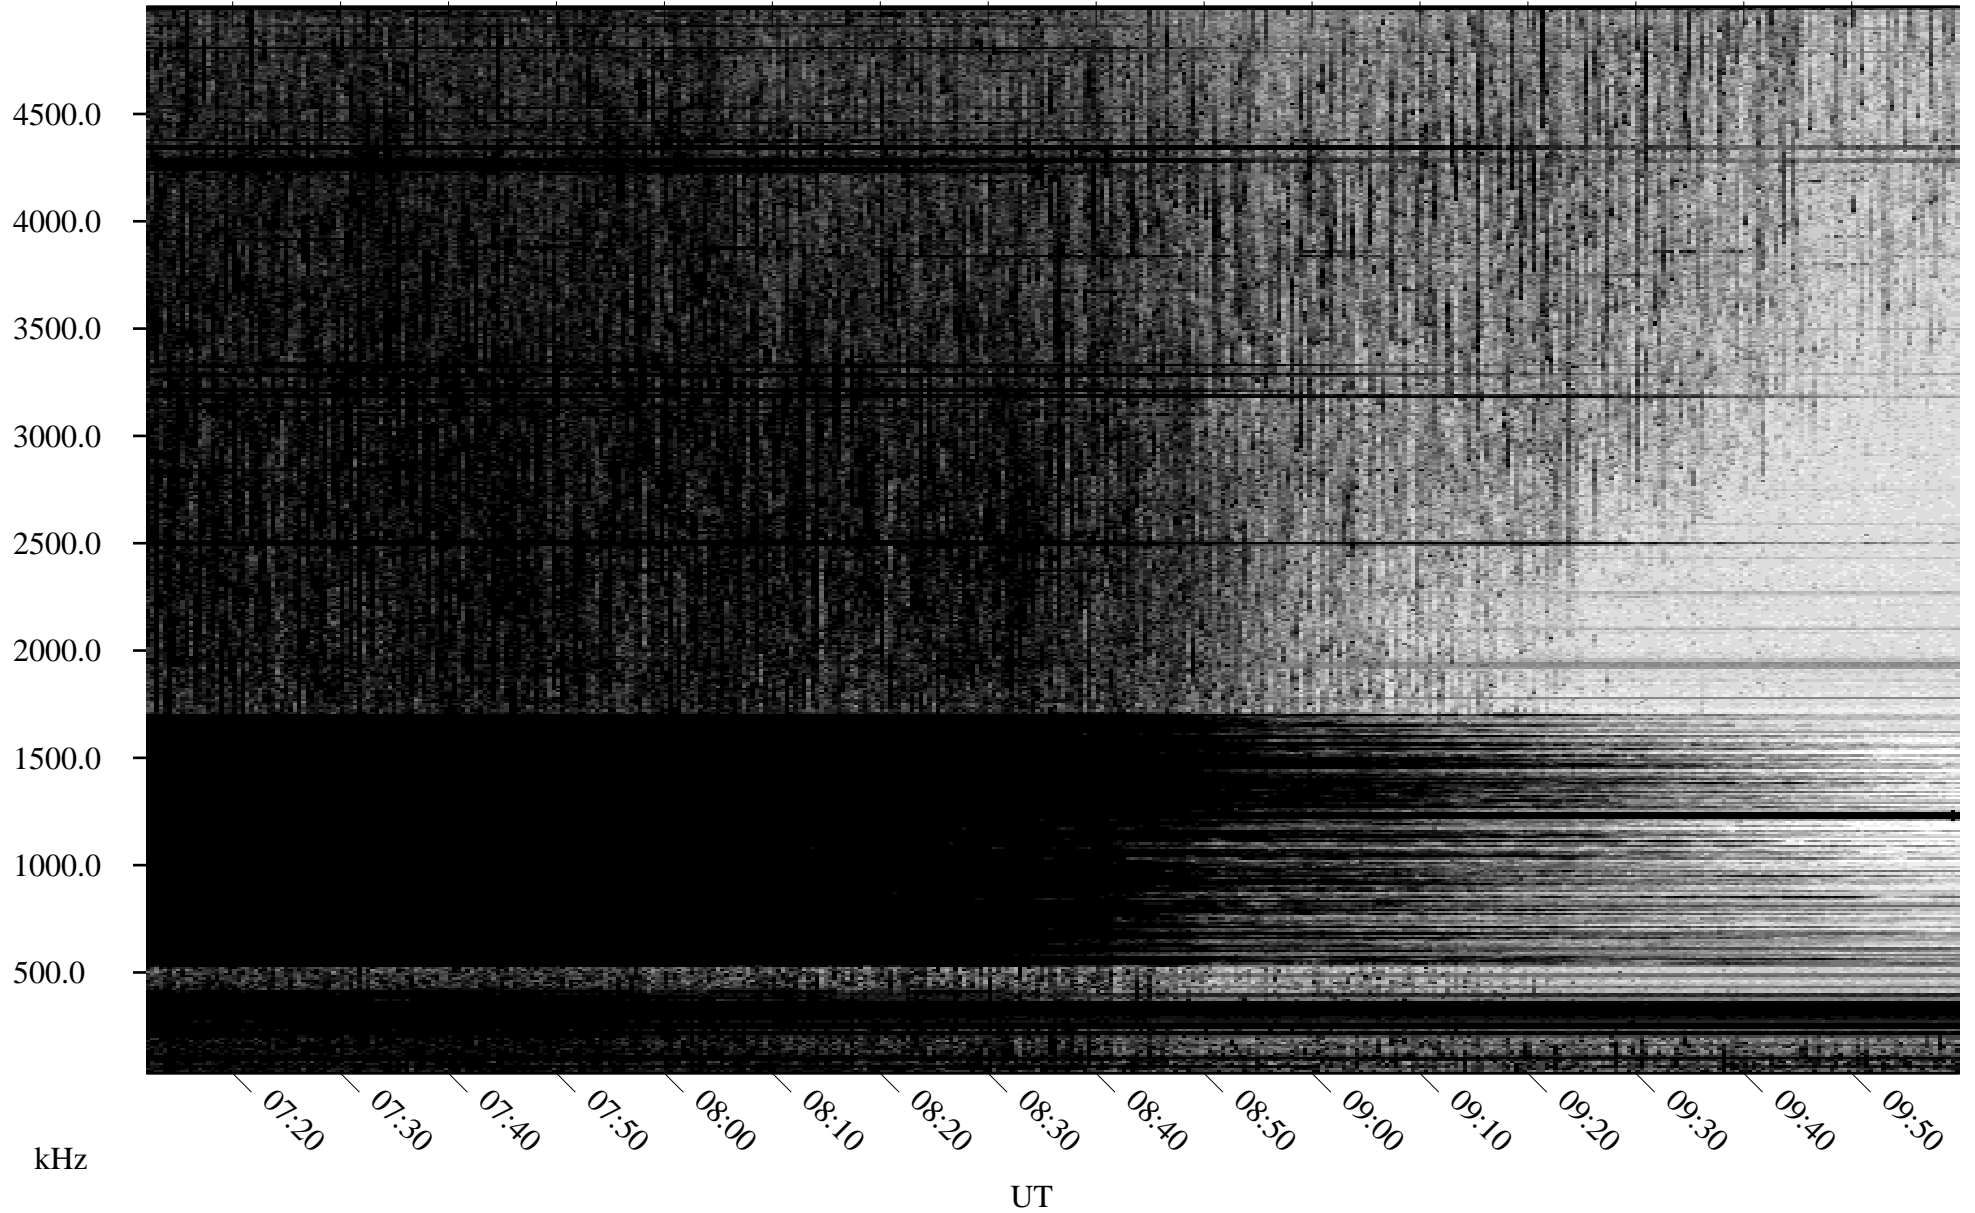

06/05/2007 Churchill, Manitoba

Linear Scale Black = 161 White = 15

CH07156L.R00m max_12

Page 1

06/05/2007 Churchill, Manitoba

Linear Scale Black = 161 White = 15

CH07156L.R00m max_12

Page 2

06/06/2007 Churchill, Manitoba

Linear Scale Black = 161 White = 15

CH07156L.R00m max_12

Page 3

06/06/2007 Churchill, Manitoba

Linear Scale Black = 161 White = 15

CH07156L.R00m max_12

Page 4

06/06/2007 Churchill, Manitoba

Linear Scale Black = 161 White = 15

CH07156L.R00m max_12

Page 5

06/06/2007 Churchill, Manitoba

Linear Scale Black = 161 White = 15

CH07156L.R00m max_12

Page 6

06/06/2007 Churchill, Manitoba

Linear Scale Black = 161 White = 15

CH07156L.R00m max_12

Page 7

06/06/2007 Churchill, Manitoba

Linear Scale Black = 161 White = 15

CH07156L.R00m max_12

Page 8