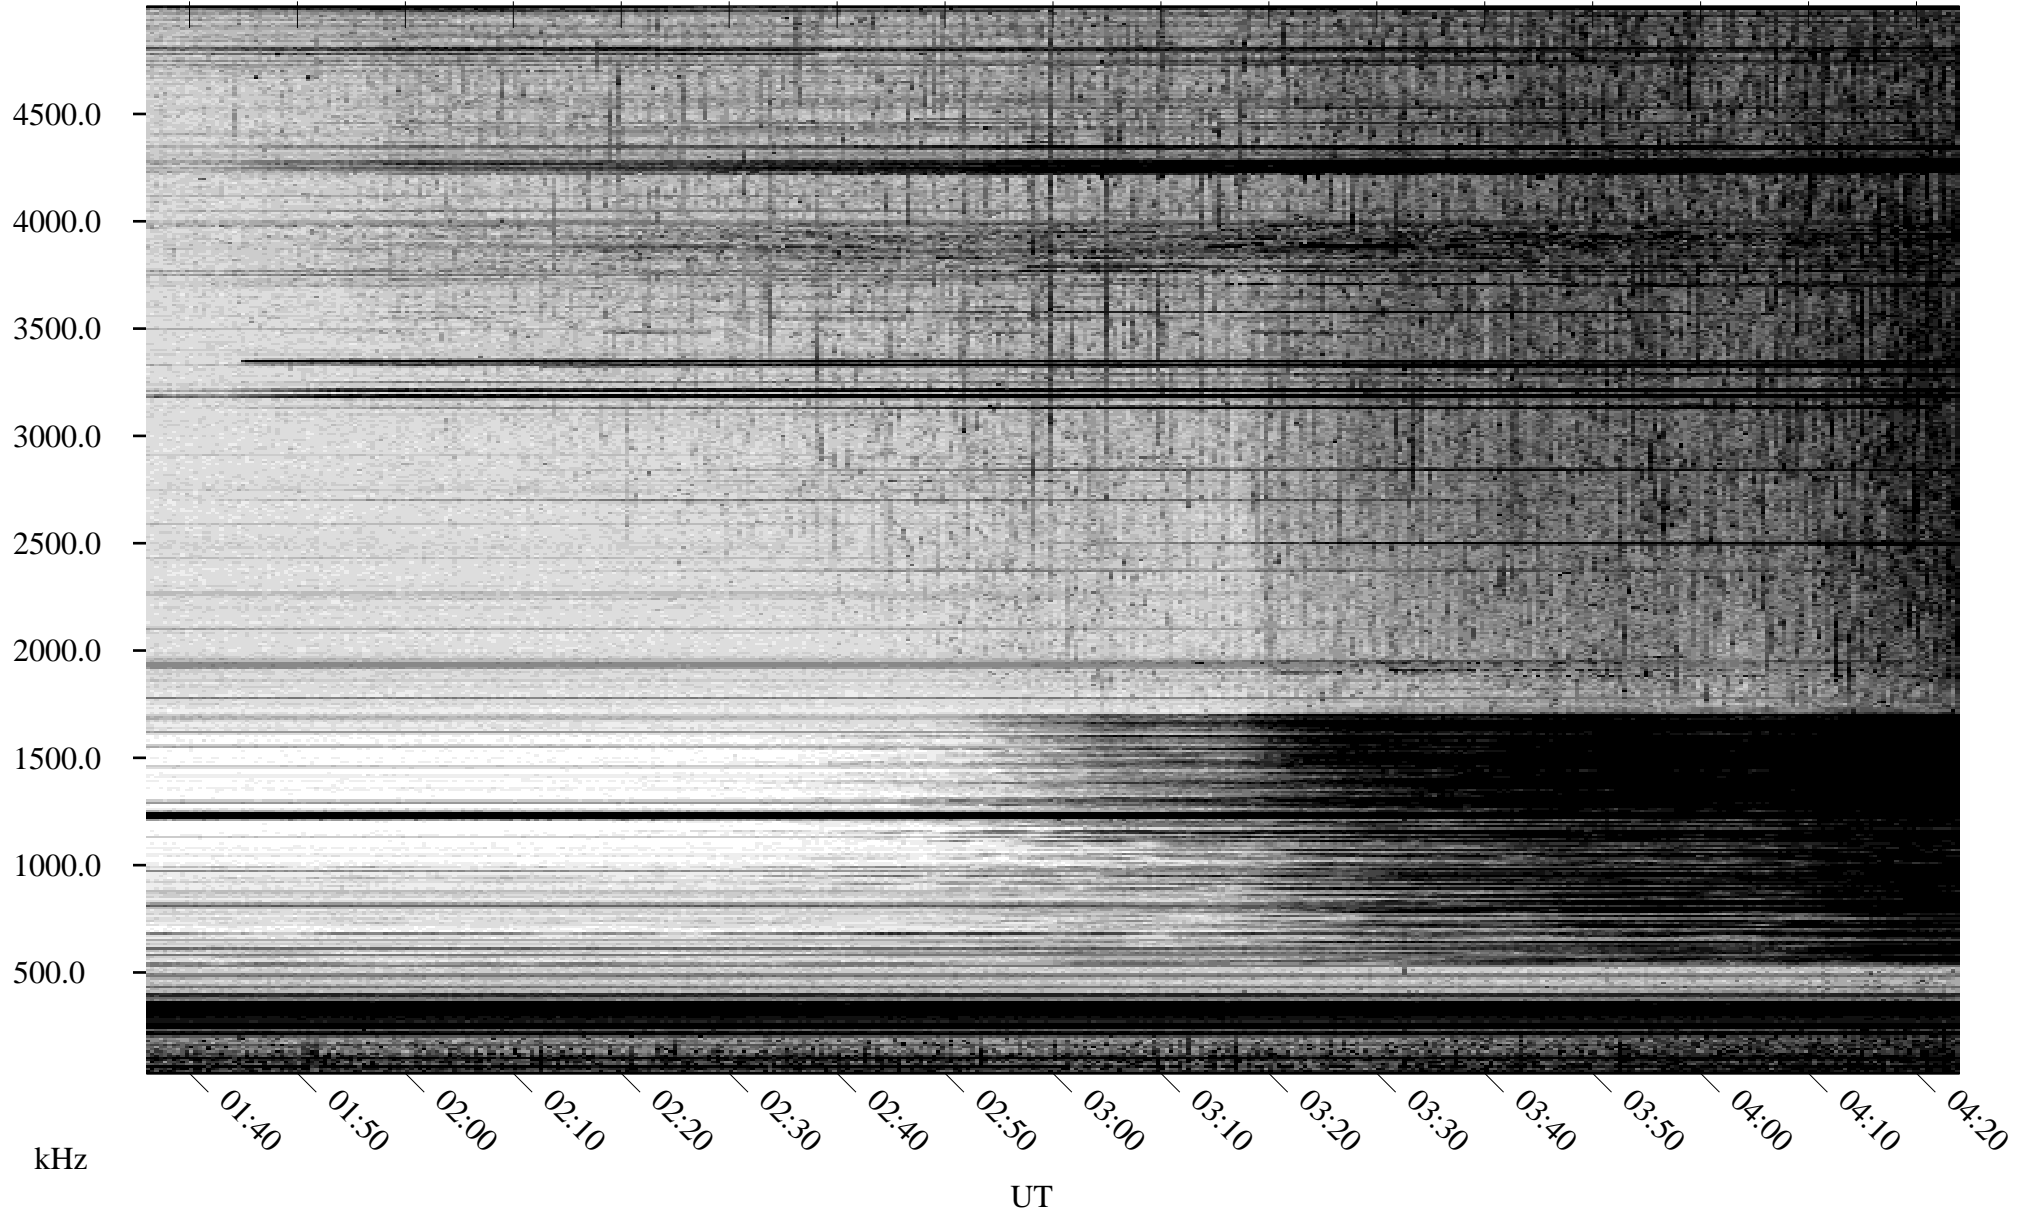

06/05/2007 Churchill, Manitoba

Linear Scale Black = 161 White = 15

CH07156L.R00m max_12

Page 1

06/05/2007 Churchill, Manitoba

Linear Scale Black = 161 White = 15

CH07156L.R00m max_12

Page 2

06/06/2007 Churchill, Manitoba

Linear Scale Black = 161 White = 15

CH07156L.R00m max_12

Page 3

06/06/2007 Churchill, Manitoba

Linear Scale Black = 161 White = 15

CH07156L.R00m max_12

Page 4

06/06/2007 Churchill, Manitoba

Linear Scale Black = 161 White = 15

CH07156L.R00m max_12

Page 5

06/06/2007 Churchill, Manitoba

Linear Scale Black = 161 White = 15

CH07156L.R00m max_12

Page 6

06/06/2007 Churchill, Manitoba

Linear Scale Black = 161 White = 15

CH07156L.R00m max_12

Page 7

06/06/2007 Churchill, Manitoba

Linear Scale Black = 161 White = 15

CH07156L.R00m max_12

Page 8