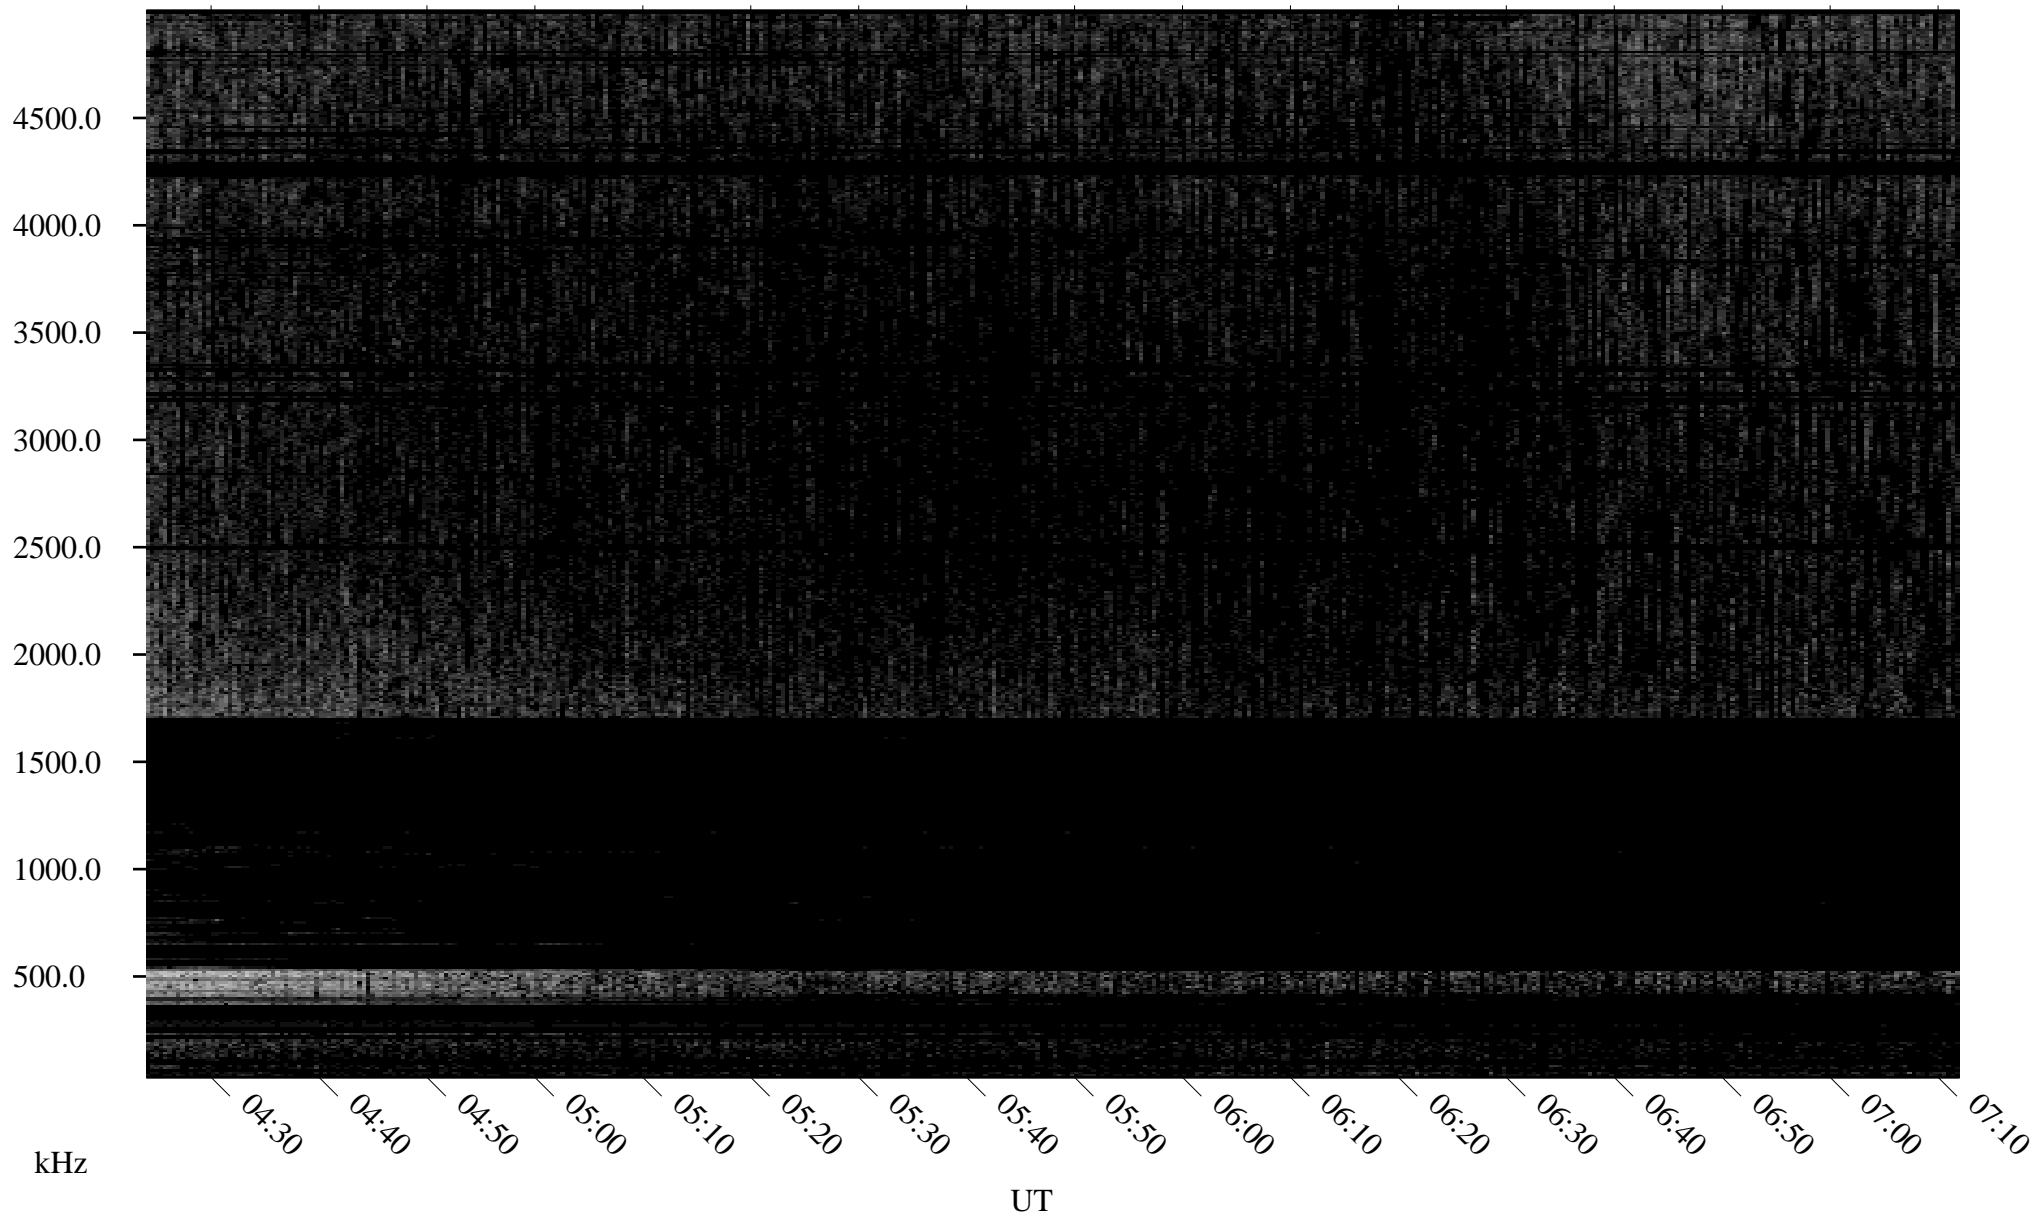

06/05/2007 Churchill, Manitoba

Linear Scale Black = 161 White = 15

CH07156L.R00m max_12

Page 1

06/05/2007 Churchill, Manitoba

Linear Scale Black = 161 White = 15

CH07156L.R00m max_12

Page 2

06/06/2007 Churchill, Manitoba

Linear Scale Black = 161 White = 15

CH07156L.R00m max_12

Page 3

06/06/2007 Churchill, Manitoba

Linear Scale Black = 161 White = 15

CH07156L.R00m max_12

Page 4

06/06/2007 Churchill, Manitoba

Linear Scale Black = 161 White = 15

CH07156L.R00m max_12

Page 5

06/06/2007 Churchill, Manitoba

Linear Scale Black = 161 White = 15

CH07156L.R00m max_12

Page 6

06/06/2007 Churchill, Manitoba

Linear Scale Black = 161 White = 15

CH07156L.R00m max_12

Page 7

06/06/2007 Churchill, Manitoba

Linear Scale Black = 161 White = 15

CH07156L.R00m max_12

Page 8