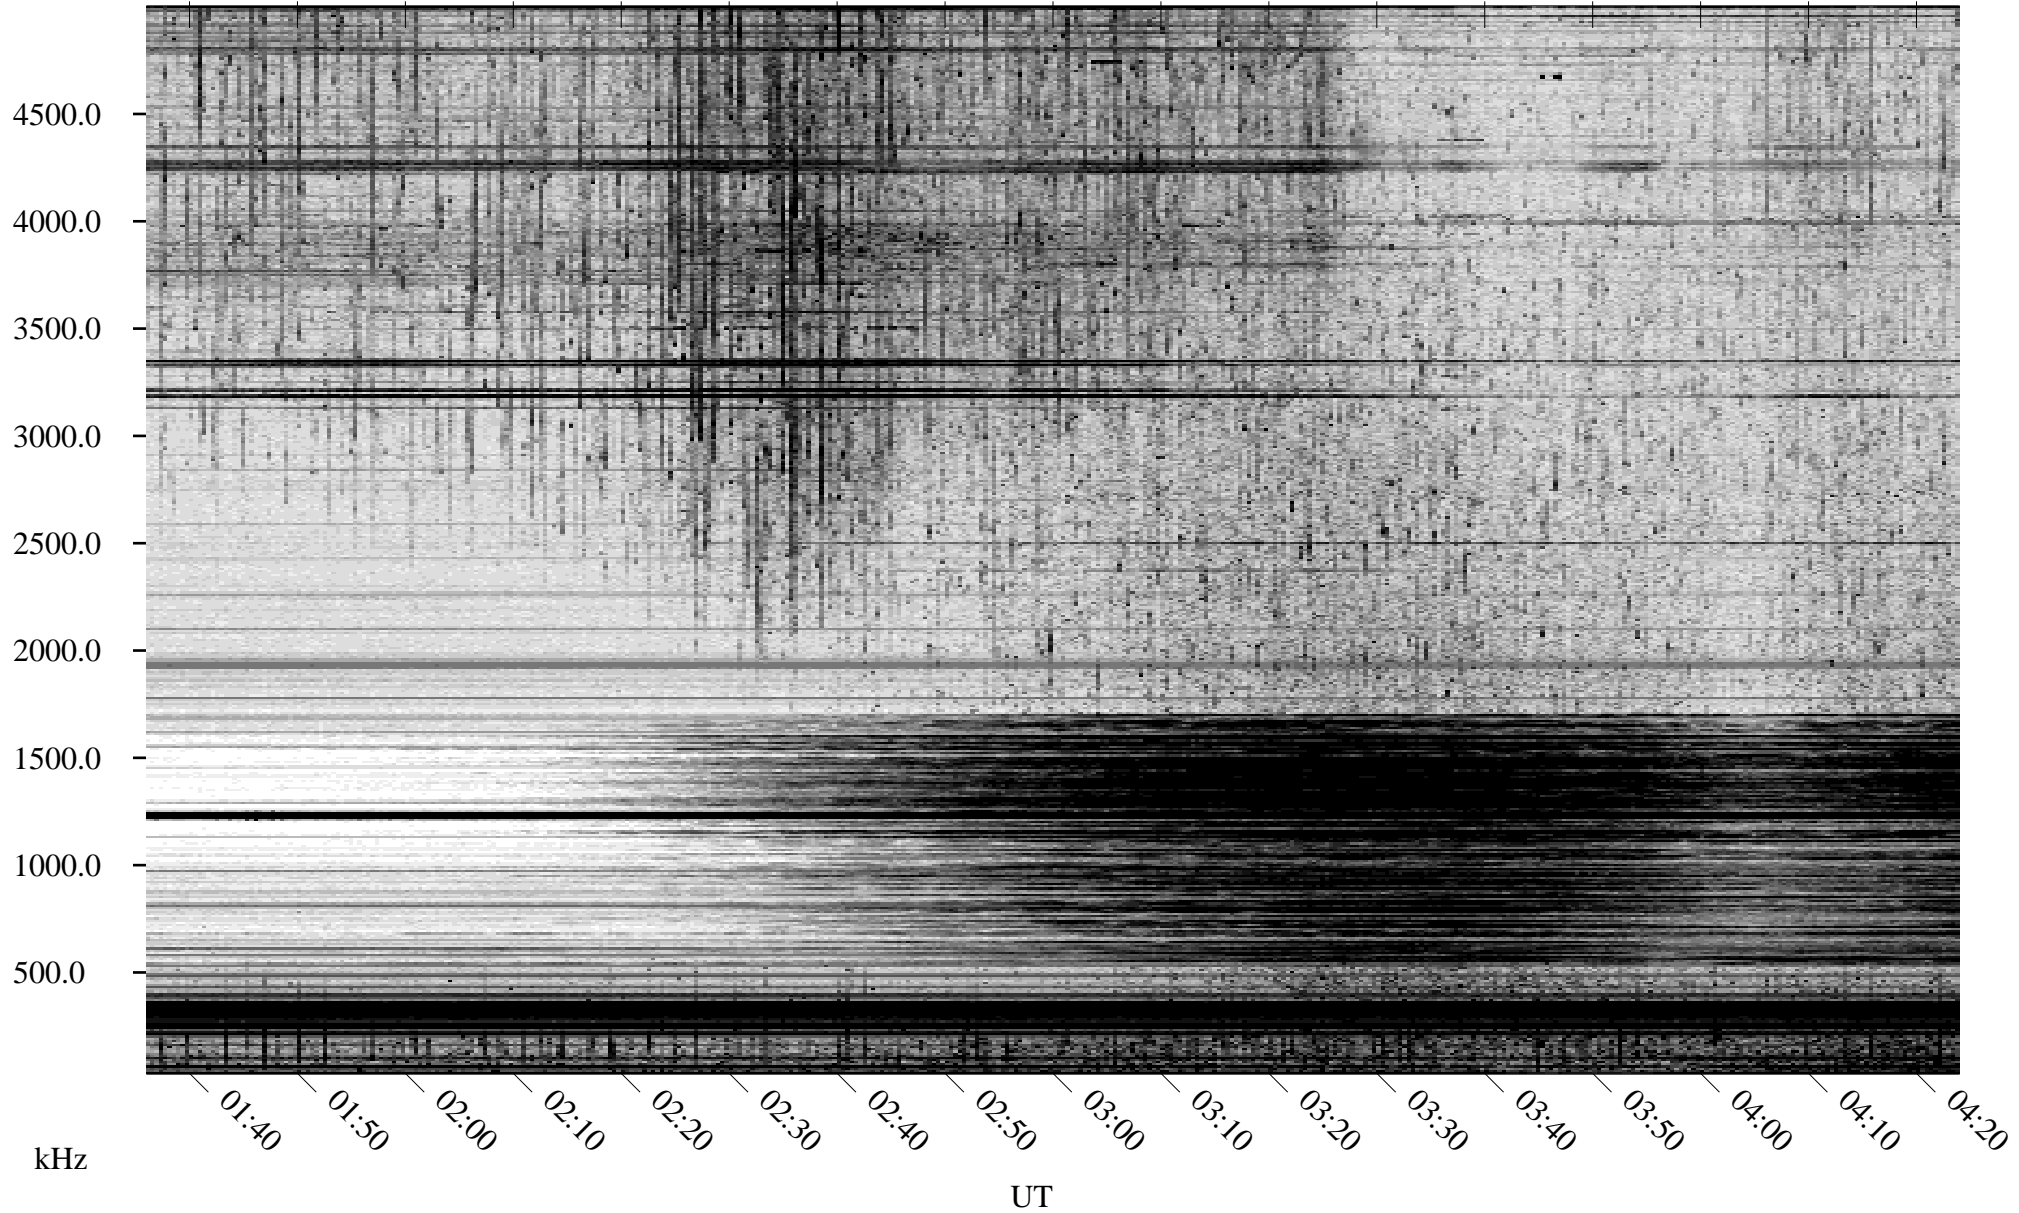

06/07/2007 Churchill, Manitoba

Linear Scale Black = 161 White = 15

CH07158L.R00m max_12

Page 1

06/07/2007 Churchill, Manitoba

Linear Scale Black = 161 White = 15

CH07158L.R00m max_12

Page 2

06/08/2007 Churchill, Manitoba

Linear Scale Black = 161 White = 15

CH07158L.R00m max_12

Page 3

06/08/2007 Churchill, Manitoba

Linear Scale Black = 161 White = 15

CH07158L.R00m max_12

Page 4

06/08/2007 Churchill, Manitoba

Linear Scale Black = 161 White = 15

CH07158L.R00m max_12

Page 5

06/08/2007 Churchill, Manitoba

Linear Scale Black = 161 White = 15

CH07158L.R00m max_12

Page 6

06/08/2007 Churchill, Manitoba

Linear Scale Black = 161 White = 15

CH07158L.R00m max_12

Page 7

06/08/2007 Churchill, Manitoba

Linear Scale Black = 161 White = 15

CH07158L.R00m max_12