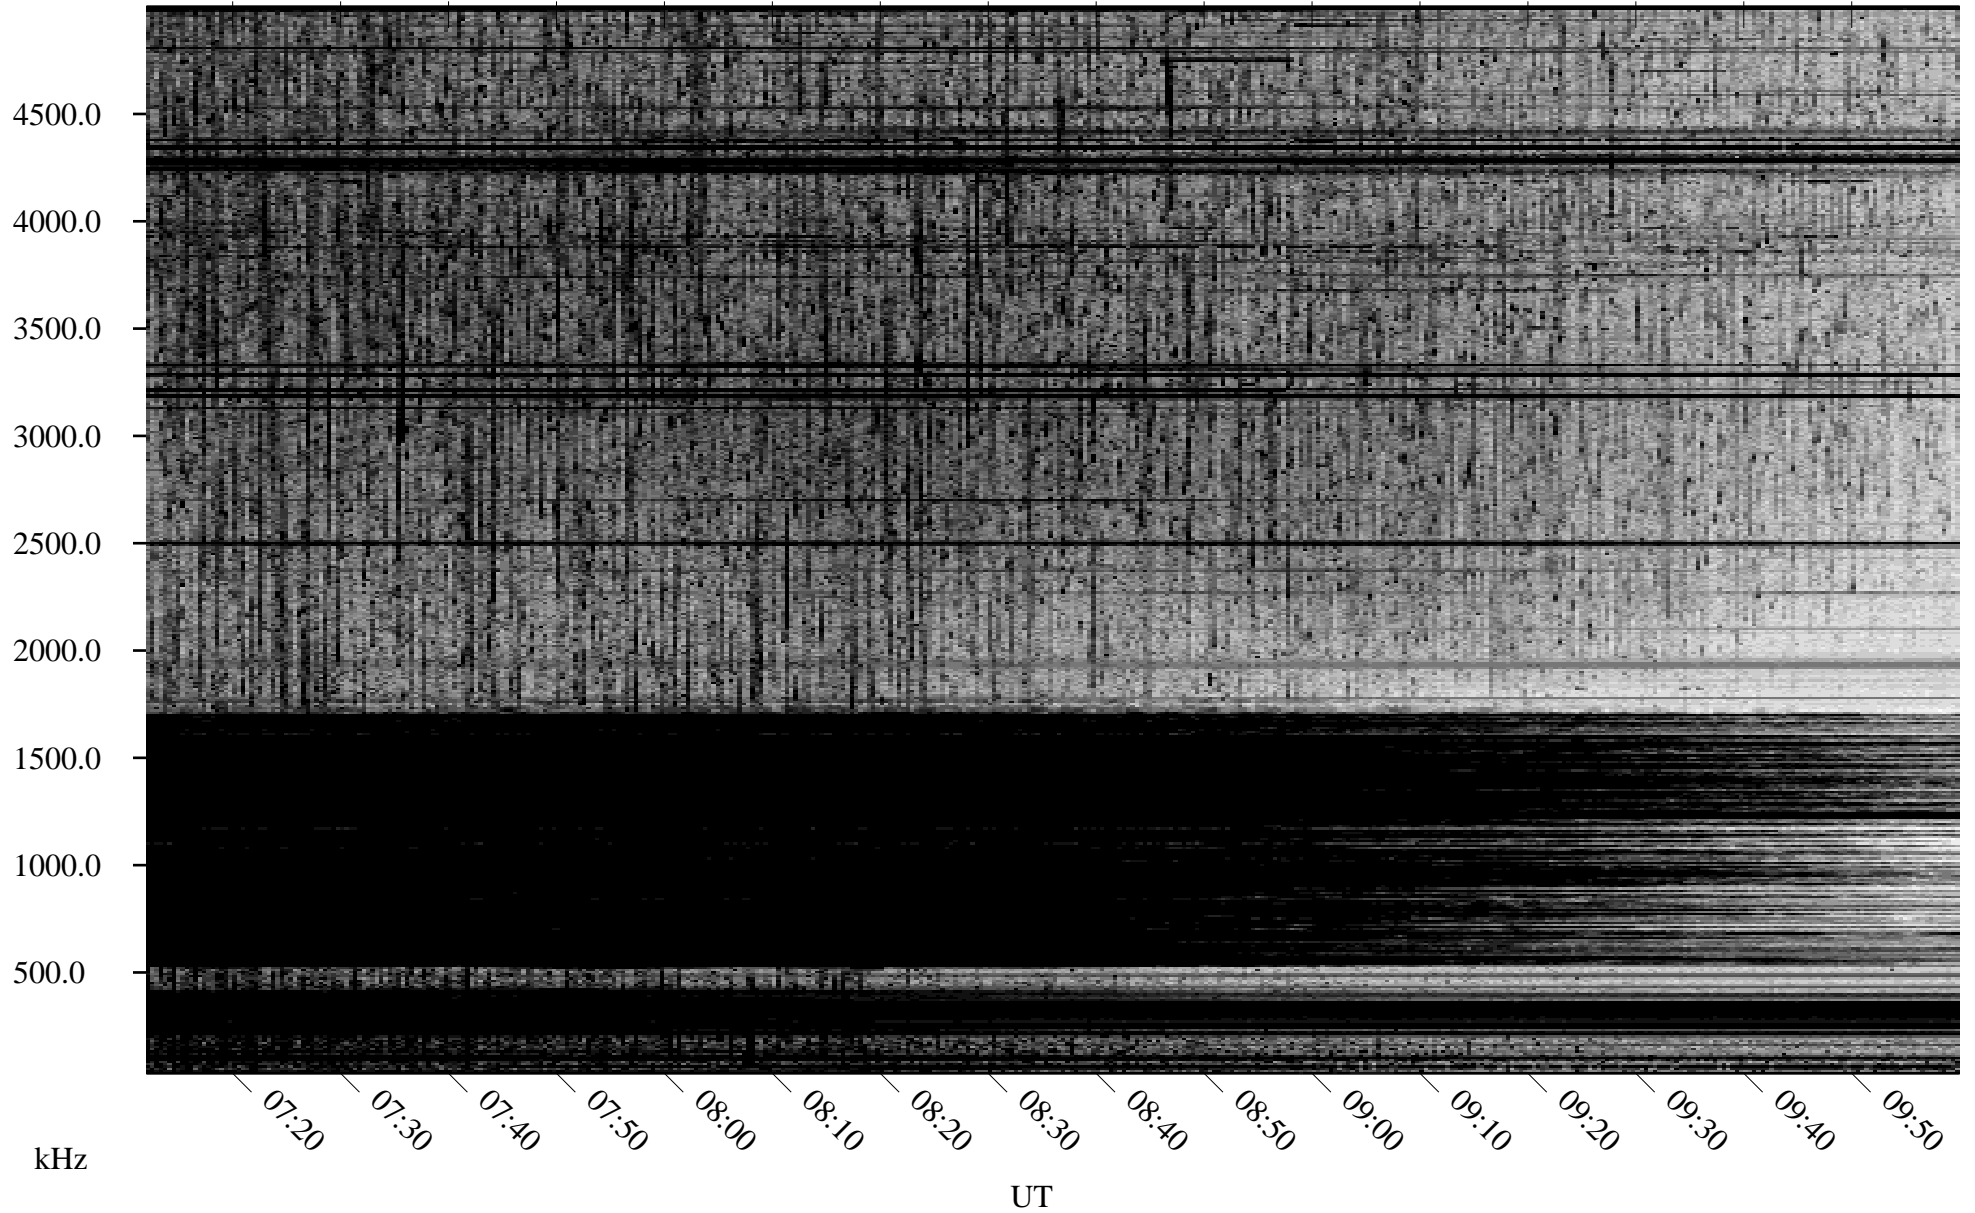

06/07/2007 Churchill, Manitoba

Linear Scale Black = 161 White = 15

CH07158L.R00m max_12

Page 1

06/07/2007 Churchill, Manitoba

Linear Scale Black = 161 White = 15

CH07158L.R00m max_12

Page 2

06/08/2007 Churchill, Manitoba

Linear Scale Black = 161 White = 15

CH07158L.R00m max_12

Page 3

06/08/2007 Churchill, Manitoba

Linear Scale Black = 161 White = 15

CH07158L.R00m max_12

Page 4

06/08/2007 Churchill, Manitoba

Linear Scale Black = 161 White = 15

CH07158L.R00m max_12

Page 5

06/08/2007 Churchill, Manitoba

Linear Scale Black = 161 White = 15

CH07158L.R00m max_12

Page 6

06/08/2007 Churchill, Manitoba

Linear Scale Black = 161 White = 15

CH07158L.R00m max_12

Page 7

06/08/2007 Churchill, Manitoba

Linear Scale Black = 161 White = 15

CH07158L.R00m max_12