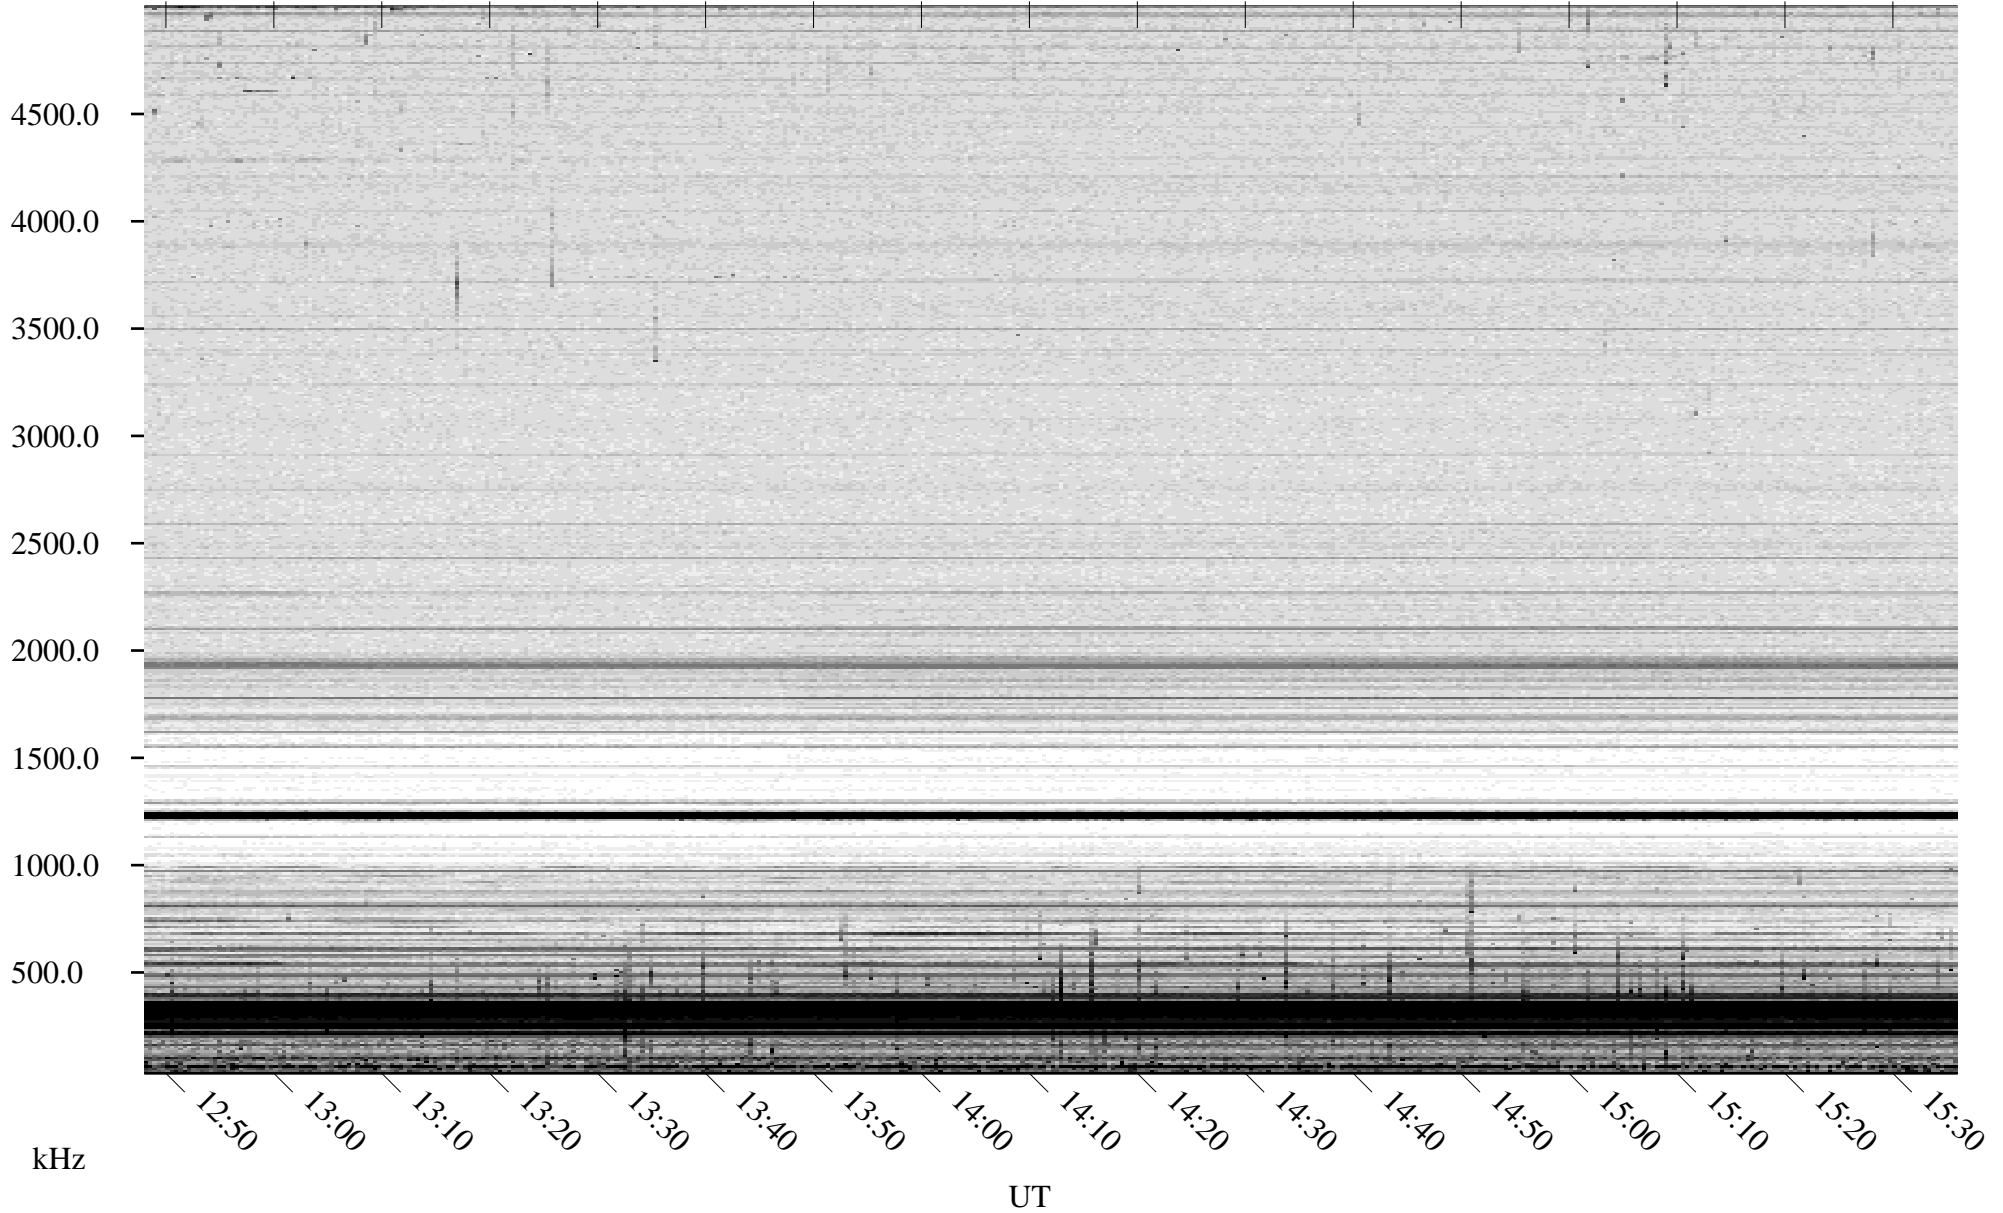

06/07/2007 Churchill, Manitoba

Linear Scale Black = 161 White = 15

CH07158L.R00m max_12

Page 1

06/07/2007 Churchill, Manitoba

Linear Scale Black = 161 White = 15

CH07158L.R00m max_12

Page 2

06/08/2007 Churchill, Manitoba

Linear Scale Black = 161 White = 15

CH07158L.R00m max_12

Page 3

06/08/2007 Churchill, Manitoba

Linear Scale Black = 161 White = 15

CH07158L.R00m max_12

Page 4

06/08/2007 Churchill, Manitoba

Linear Scale Black = 161 White = 15

CH07158L.R00m max_12

Page 5

06/08/2007 Churchill, Manitoba

Linear Scale Black = 161 White = 15

CH07158L.R00m max_12

Page 6

06/08/2007 Churchill, Manitoba

Linear Scale Black = 161 White = 15

CH07158L.R00m max_12

Page 7

06/08/2007 Churchill, Manitoba

Linear Scale Black = 161 White = 15

CH07158L.R00m max_12