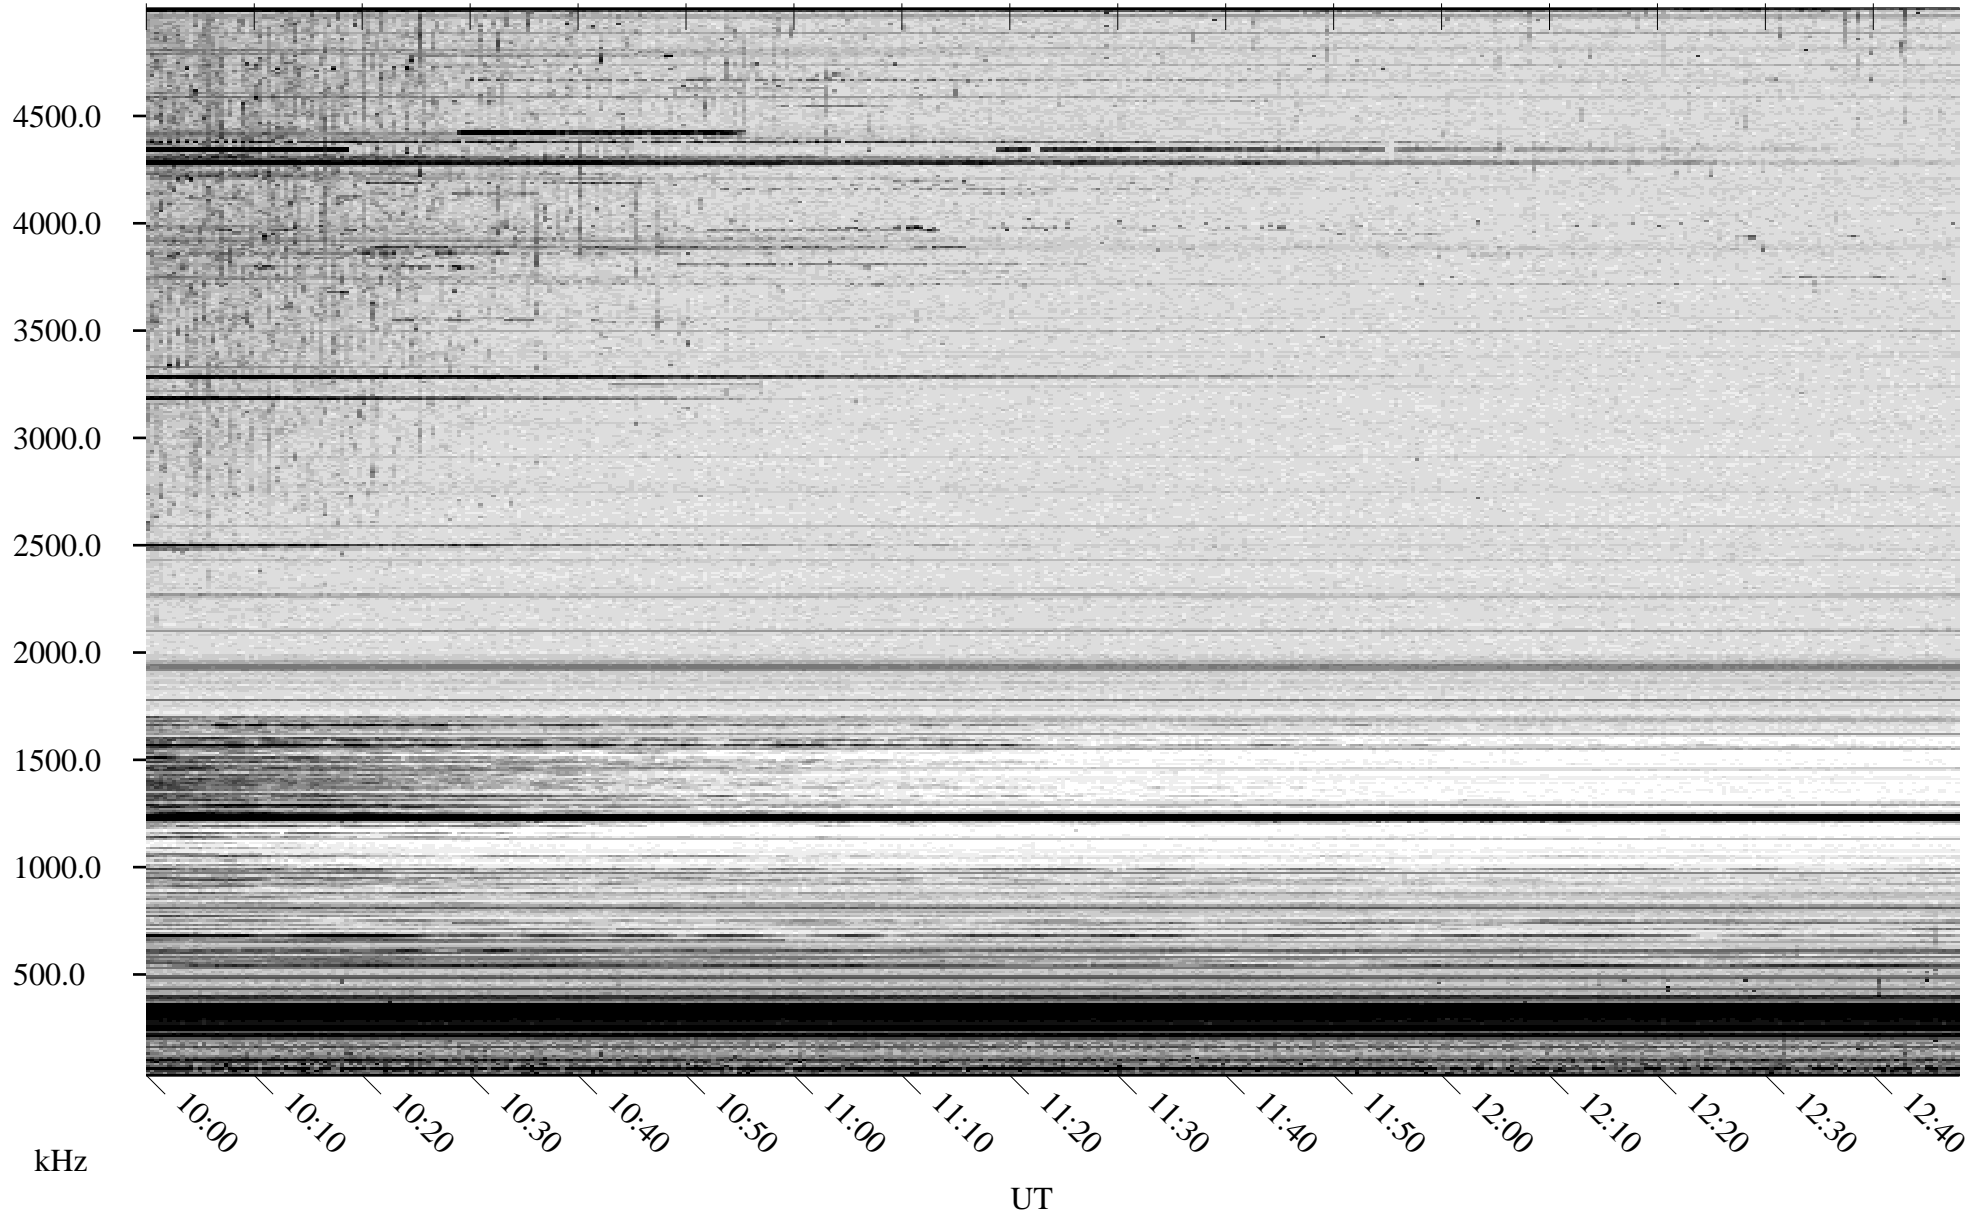

06/07/2007 Churchill, Manitoba

Linear Scale Black = 161 White = 15

CH07158L.R00m max_12

Page 1

06/07/2007 Churchill, Manitoba

Linear Scale Black = 161 White = 15

CH07158L.R00m max_12

Page 2

06/08/2007 Churchill, Manitoba

Linear Scale Black = 161 White = 15

CH07158L.R00m max_12

Page 3

06/08/2007 Churchill, Manitoba

Linear Scale Black = 161 White = 15

CH07158L.R00m max_12

Page 4

06/08/2007 Churchill, Manitoba

Linear Scale Black = 161 White = 15

CH07158L.R00m max_12

Page 5

06/08/2007 Churchill, Manitoba

Linear Scale Black = 161 White = 15

CH07158L.R00m max_12

Page 6

06/08/2007 Churchill, Manitoba

Linear Scale Black = 161 White = 15

CH07158L.R00m max_12

Page 7

06/08/2007 Churchill, Manitoba

Linear Scale Black = 161 White = 15

CH07158L.R00m max_12