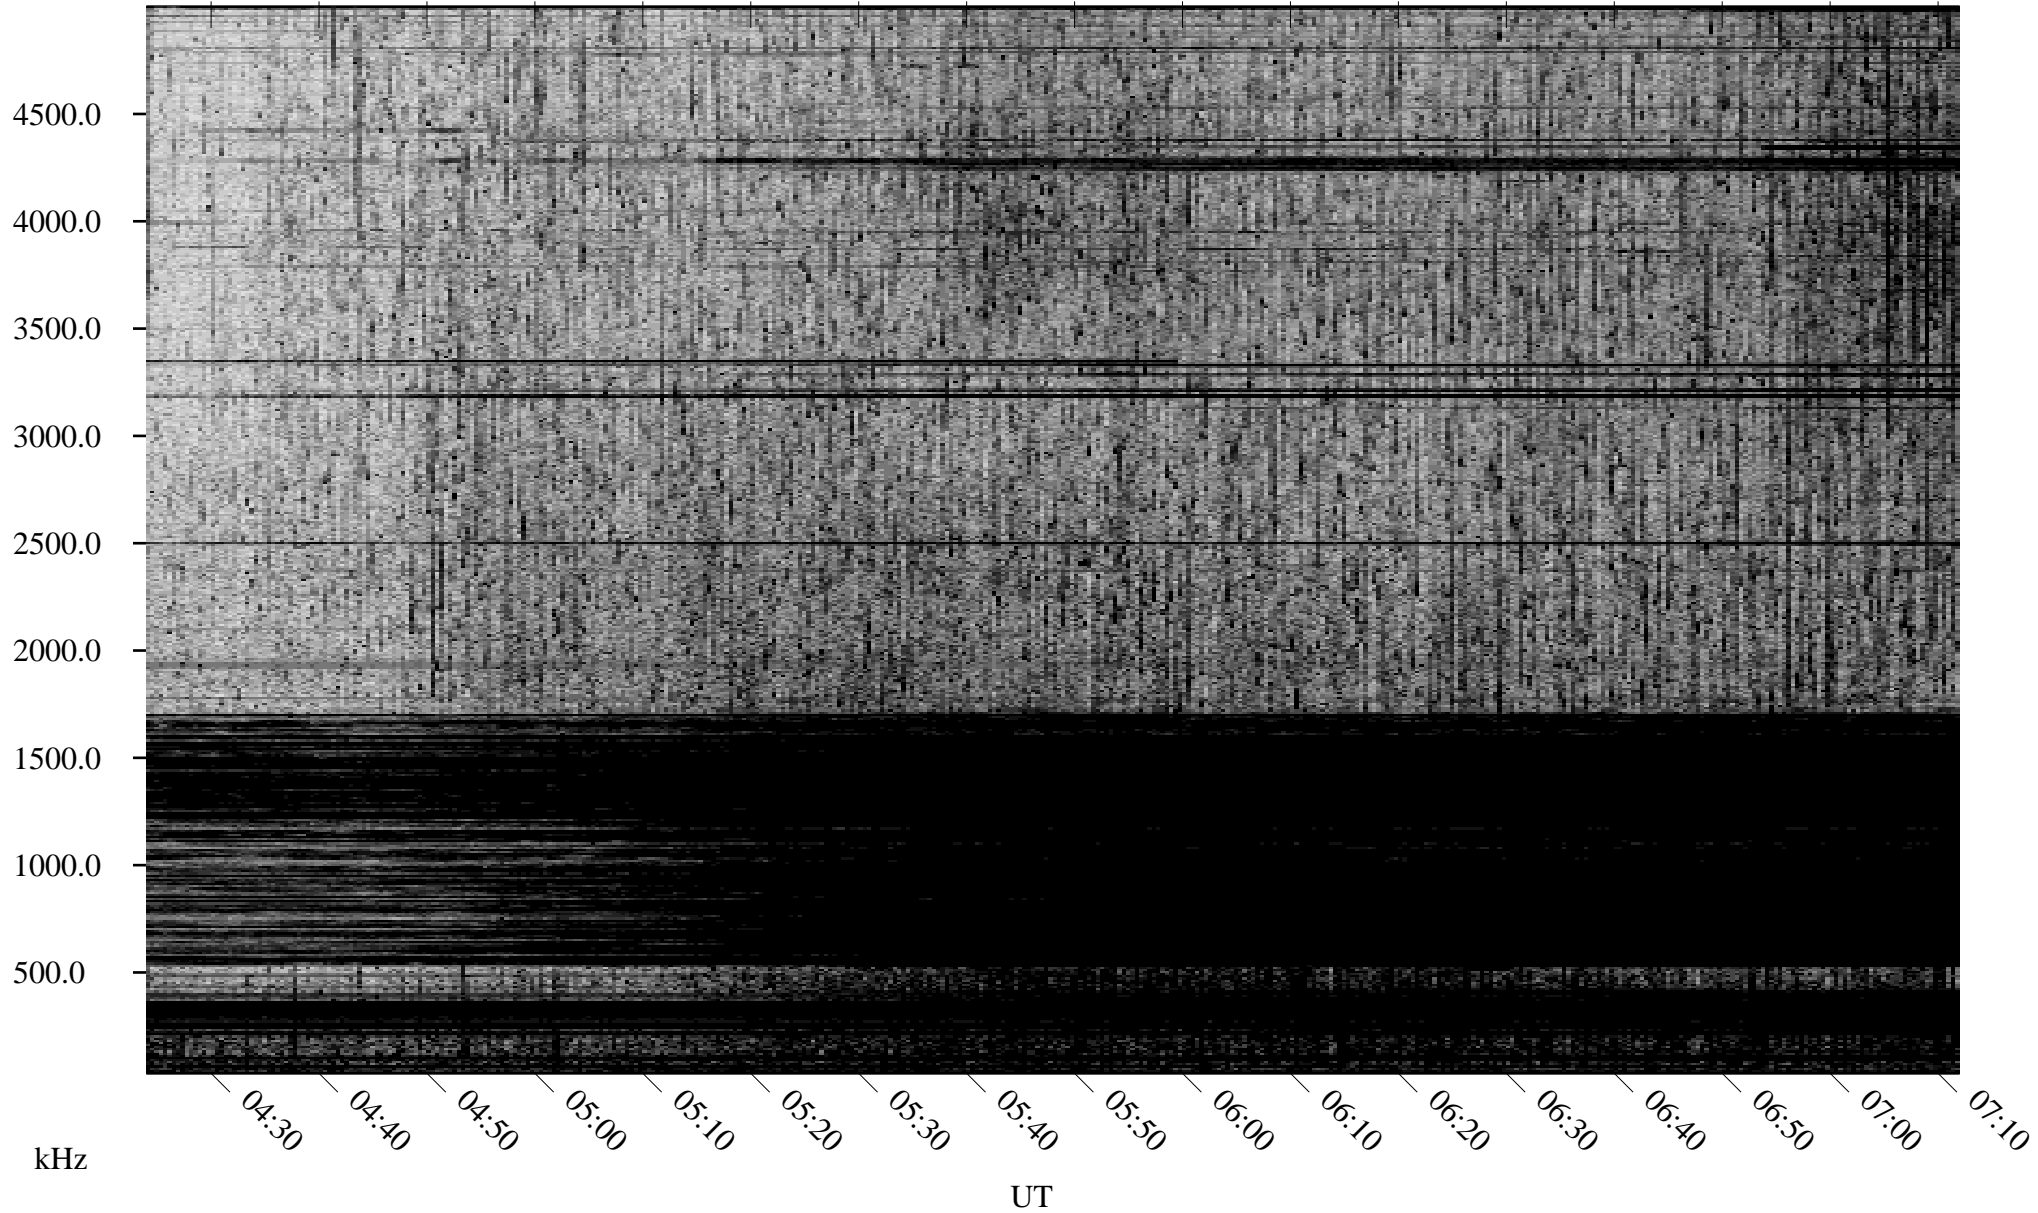

06/07/2007 Churchill, Manitoba

Linear Scale Black = 161 White = 15

CH07158L.R00m max_12

Page 1

06/07/2007 Churchill, Manitoba

Linear Scale Black = 161 White = 15

CH07158L.R00m max_12

Page 2

06/08/2007 Churchill, Manitoba

Linear Scale Black = 161 White = 15

CH07158L.R00m max_12

Page 3

06/08/2007 Churchill, Manitoba

Linear Scale Black = 161 White = 15

CH07158L.R00m max_12

Page 4

06/08/2007 Churchill, Manitoba

Linear Scale Black = 161 White = 15

CH07158L.R00m max_12

Page 5

06/08/2007 Churchill, Manitoba

Linear Scale Black = 161 White = 15

CH07158L.R00m max_12

Page 6

06/08/2007 Churchill, Manitoba

Linear Scale Black = 161 White = 15

CH07158L.R00m max_12

Page 7

06/08/2007 Churchill, Manitoba

Linear Scale Black = 161 White = 15

CH07158L.R00m max_12