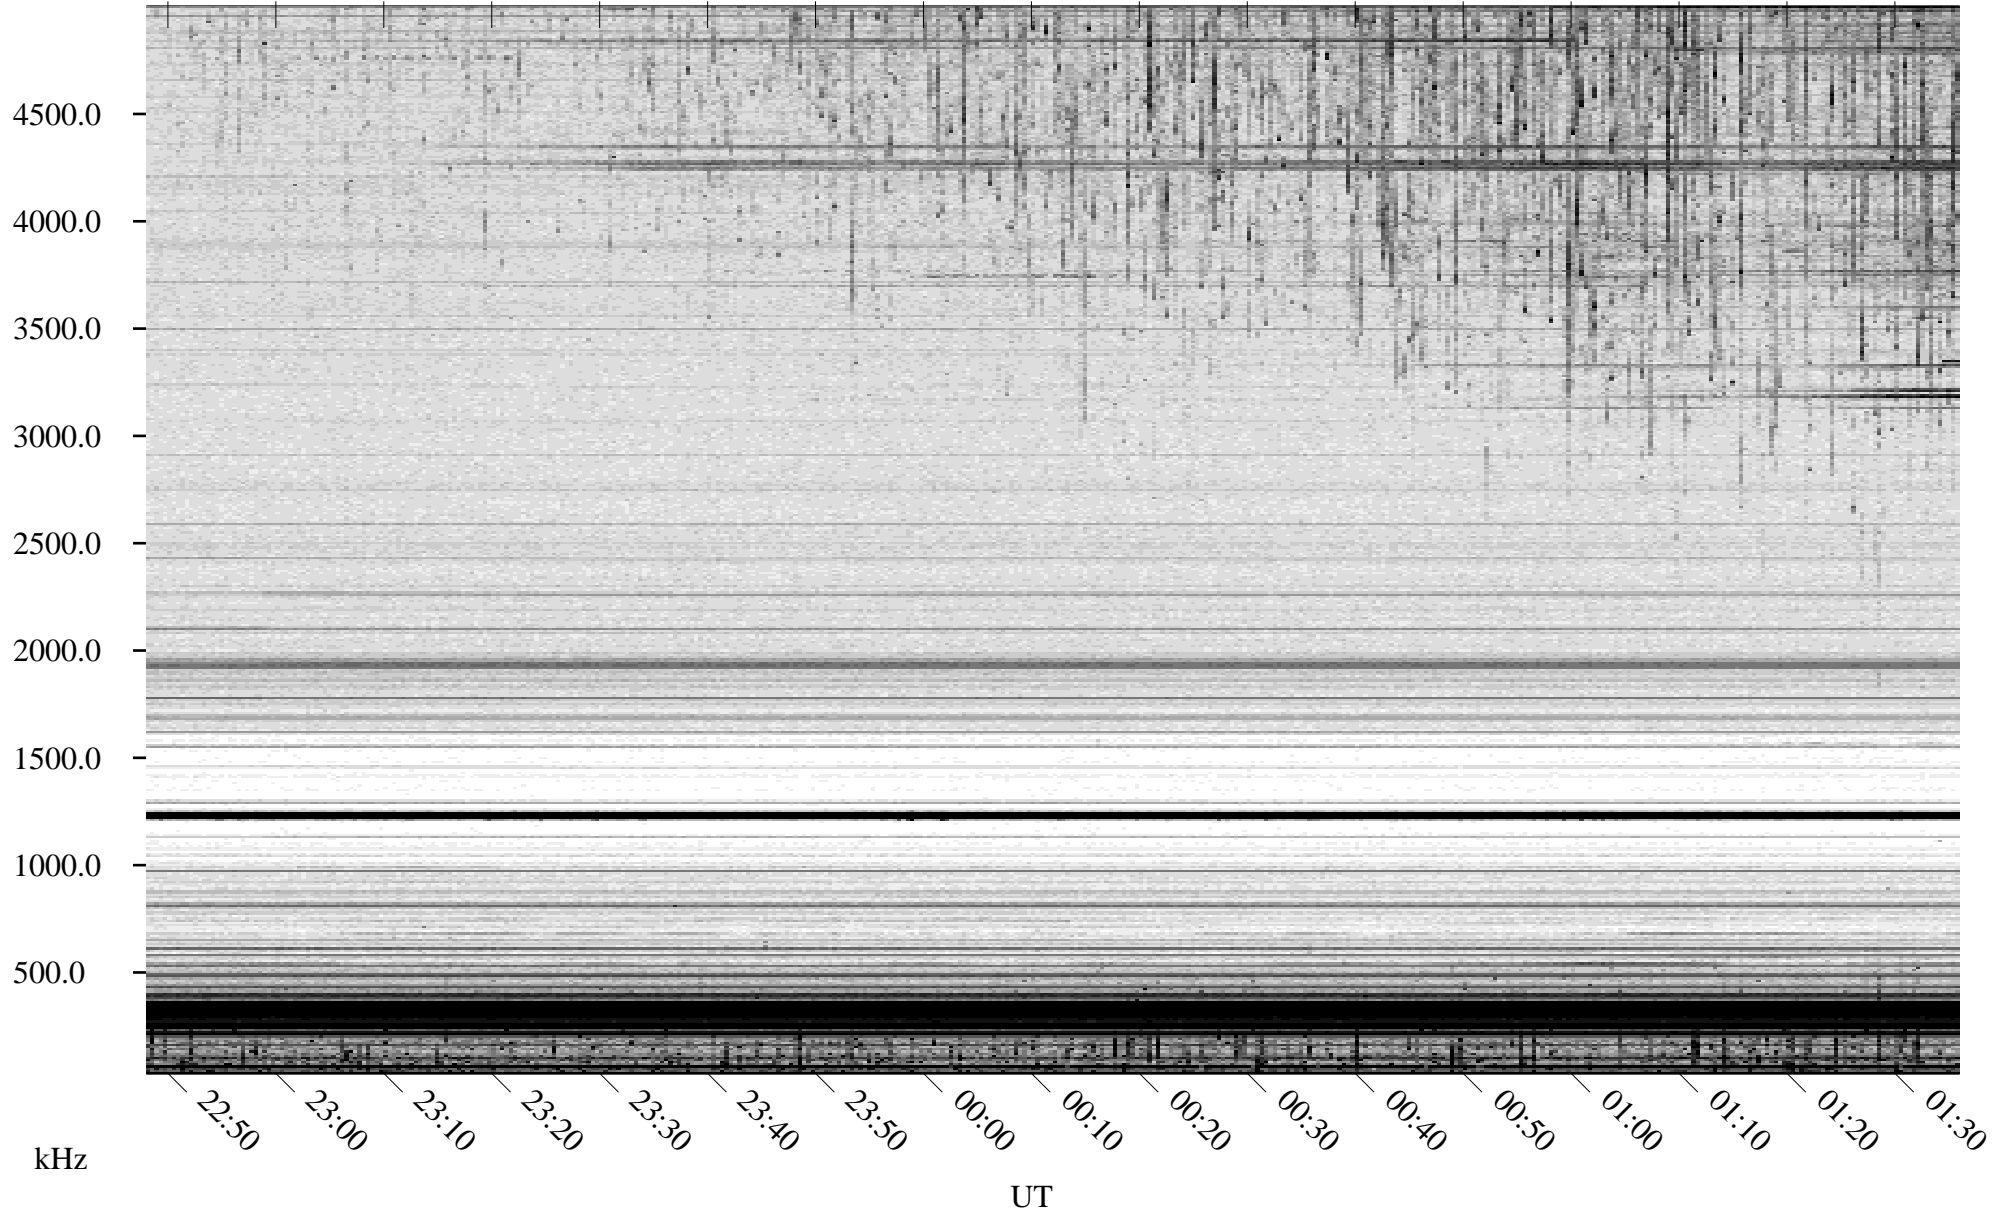

06/07/2007 Churchill, Manitoba

Linear Scale Black = 161 White = 15

CH07158L.R00m max_12

Page 1

06/07/2007 Churchill, Manitoba

Linear Scale Black = 161 White = 15

CH07158L.R00m max_12

Page 2

06/08/2007 Churchill, Manitoba

Linear Scale Black = 161 White = 15

CH07158L.R00m max_12

Page 3

06/08/2007 Churchill, Manitoba

Linear Scale Black = 161 White = 15

CH07158L.R00m max_12

Page 4

06/08/2007 Churchill, Manitoba

Linear Scale Black = 161 White = 15

CH07158L.R00m max_12

Page 5

06/08/2007 Churchill, Manitoba

Linear Scale Black = 161 White = 15

CH07158L.R00m max_12

Page 6

06/08/2007 Churchill, Manitoba

Linear Scale Black = 161 White = 15

CH07158L.R00m max_12

Page 7

06/08/2007 Churchill, Manitoba

Linear Scale Black = 161 White = 15

CH07158L.R00m max_12