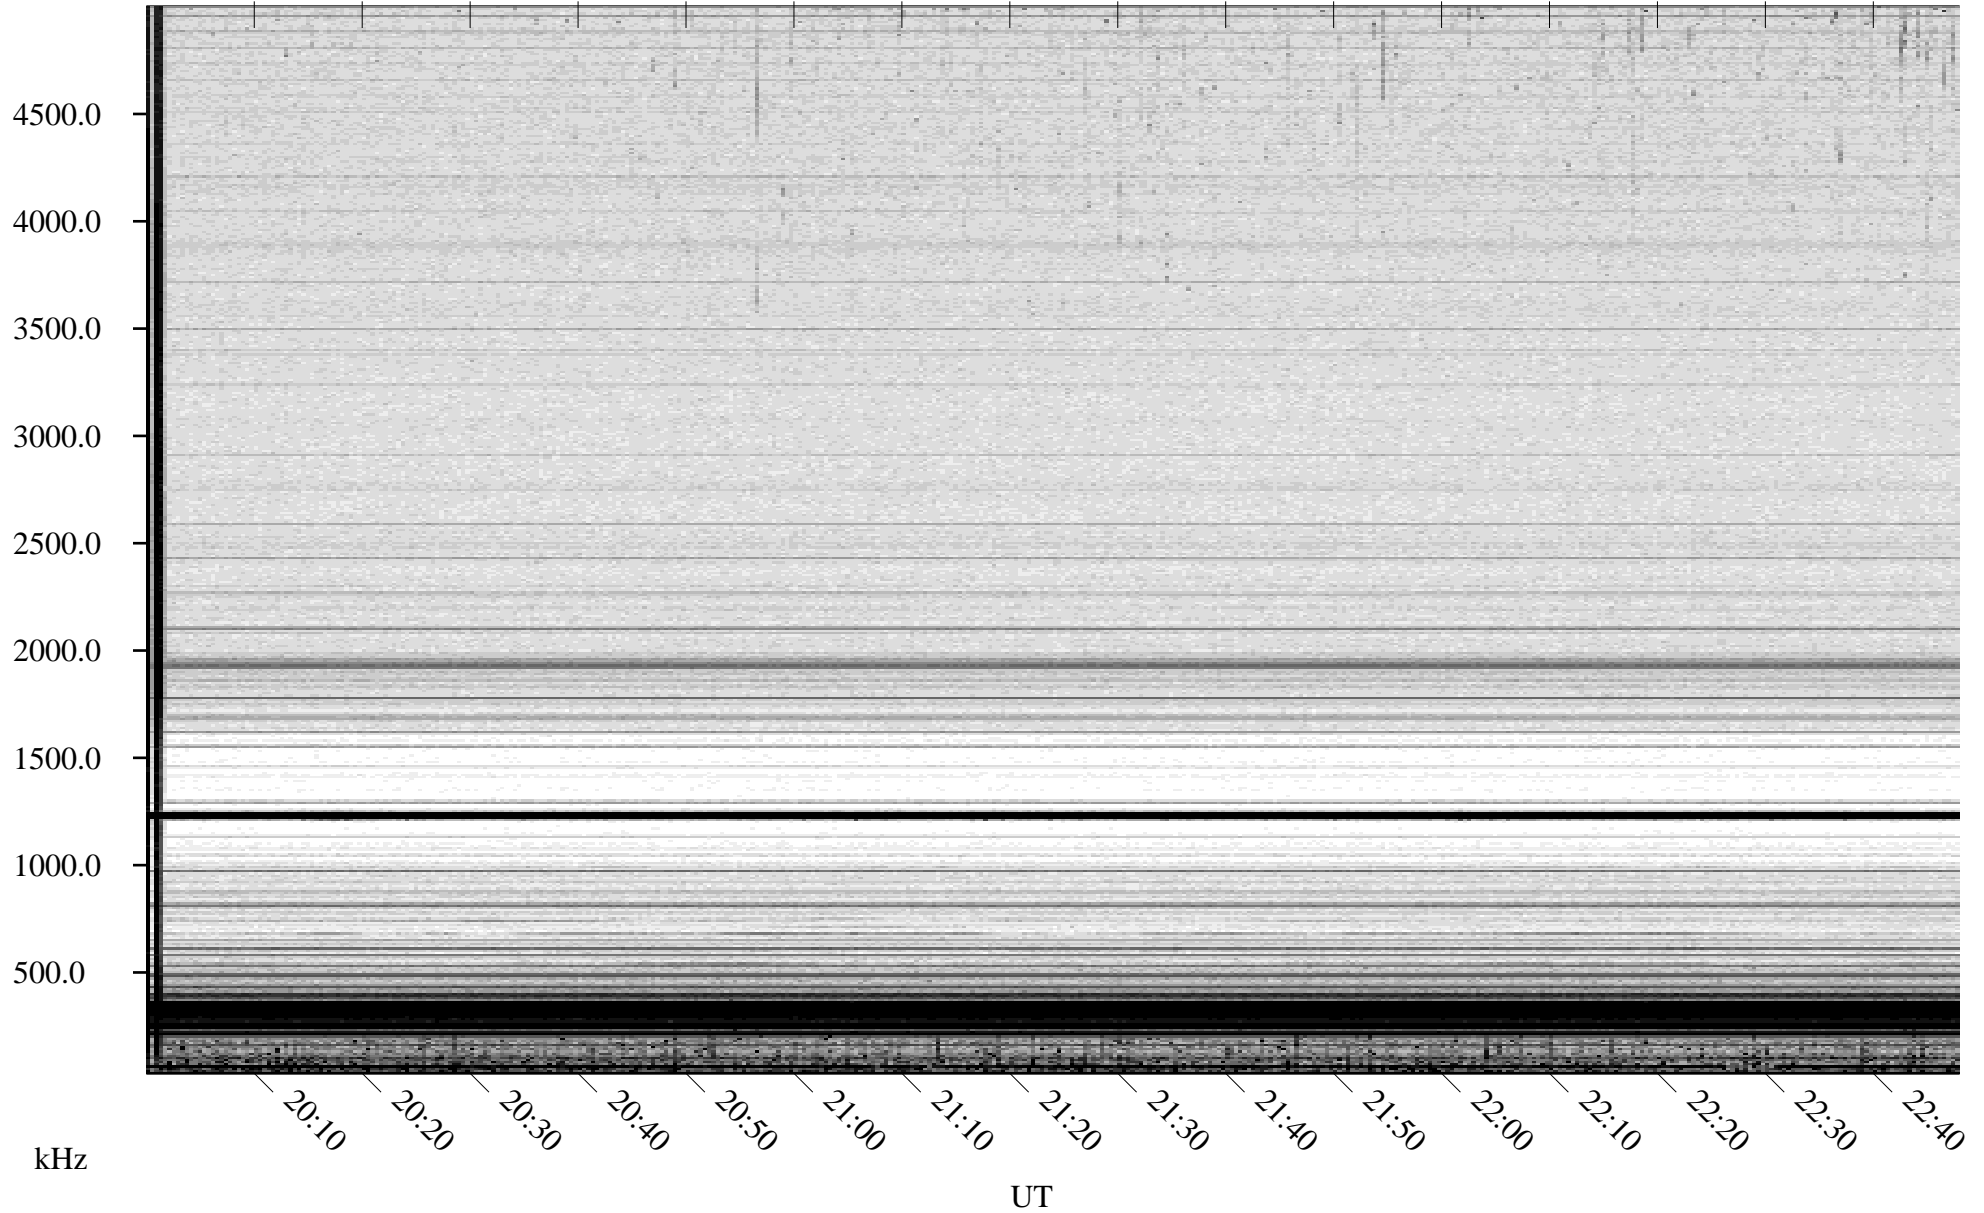

06/07/2007 Churchill, Manitoba

Linear Scale Black = 161 White = 15

CH07158L.R00m max_12

Page 1

06/07/2007 Churchill, Manitoba

Linear Scale Black = 161 White = 15

CH07158L.R00m max_12

Page 2

06/08/2007 Churchill, Manitoba

Linear Scale Black = 161 White = 15

CH07158L.R00m max_12

Page 3

06/08/2007 Churchill, Manitoba

Linear Scale Black = 161 White = 15

CH07158L.R00m max_12

Page 4

06/08/2007 Churchill, Manitoba

Linear Scale Black = 161 White = 15

CH07158L.R00m max_12

Page 5

06/08/2007 Churchill, Manitoba

Linear Scale Black = 161 White = 15

CH07158L.R00m max_12

Page 6

06/08/2007 Churchill, Manitoba

Linear Scale Black = 161 White = 15

CH07158L.R00m max_12

Page 7

06/08/2007 Churchill, Manitoba

Linear Scale Black = 161 White = 15

CH07158L.R00m max_12