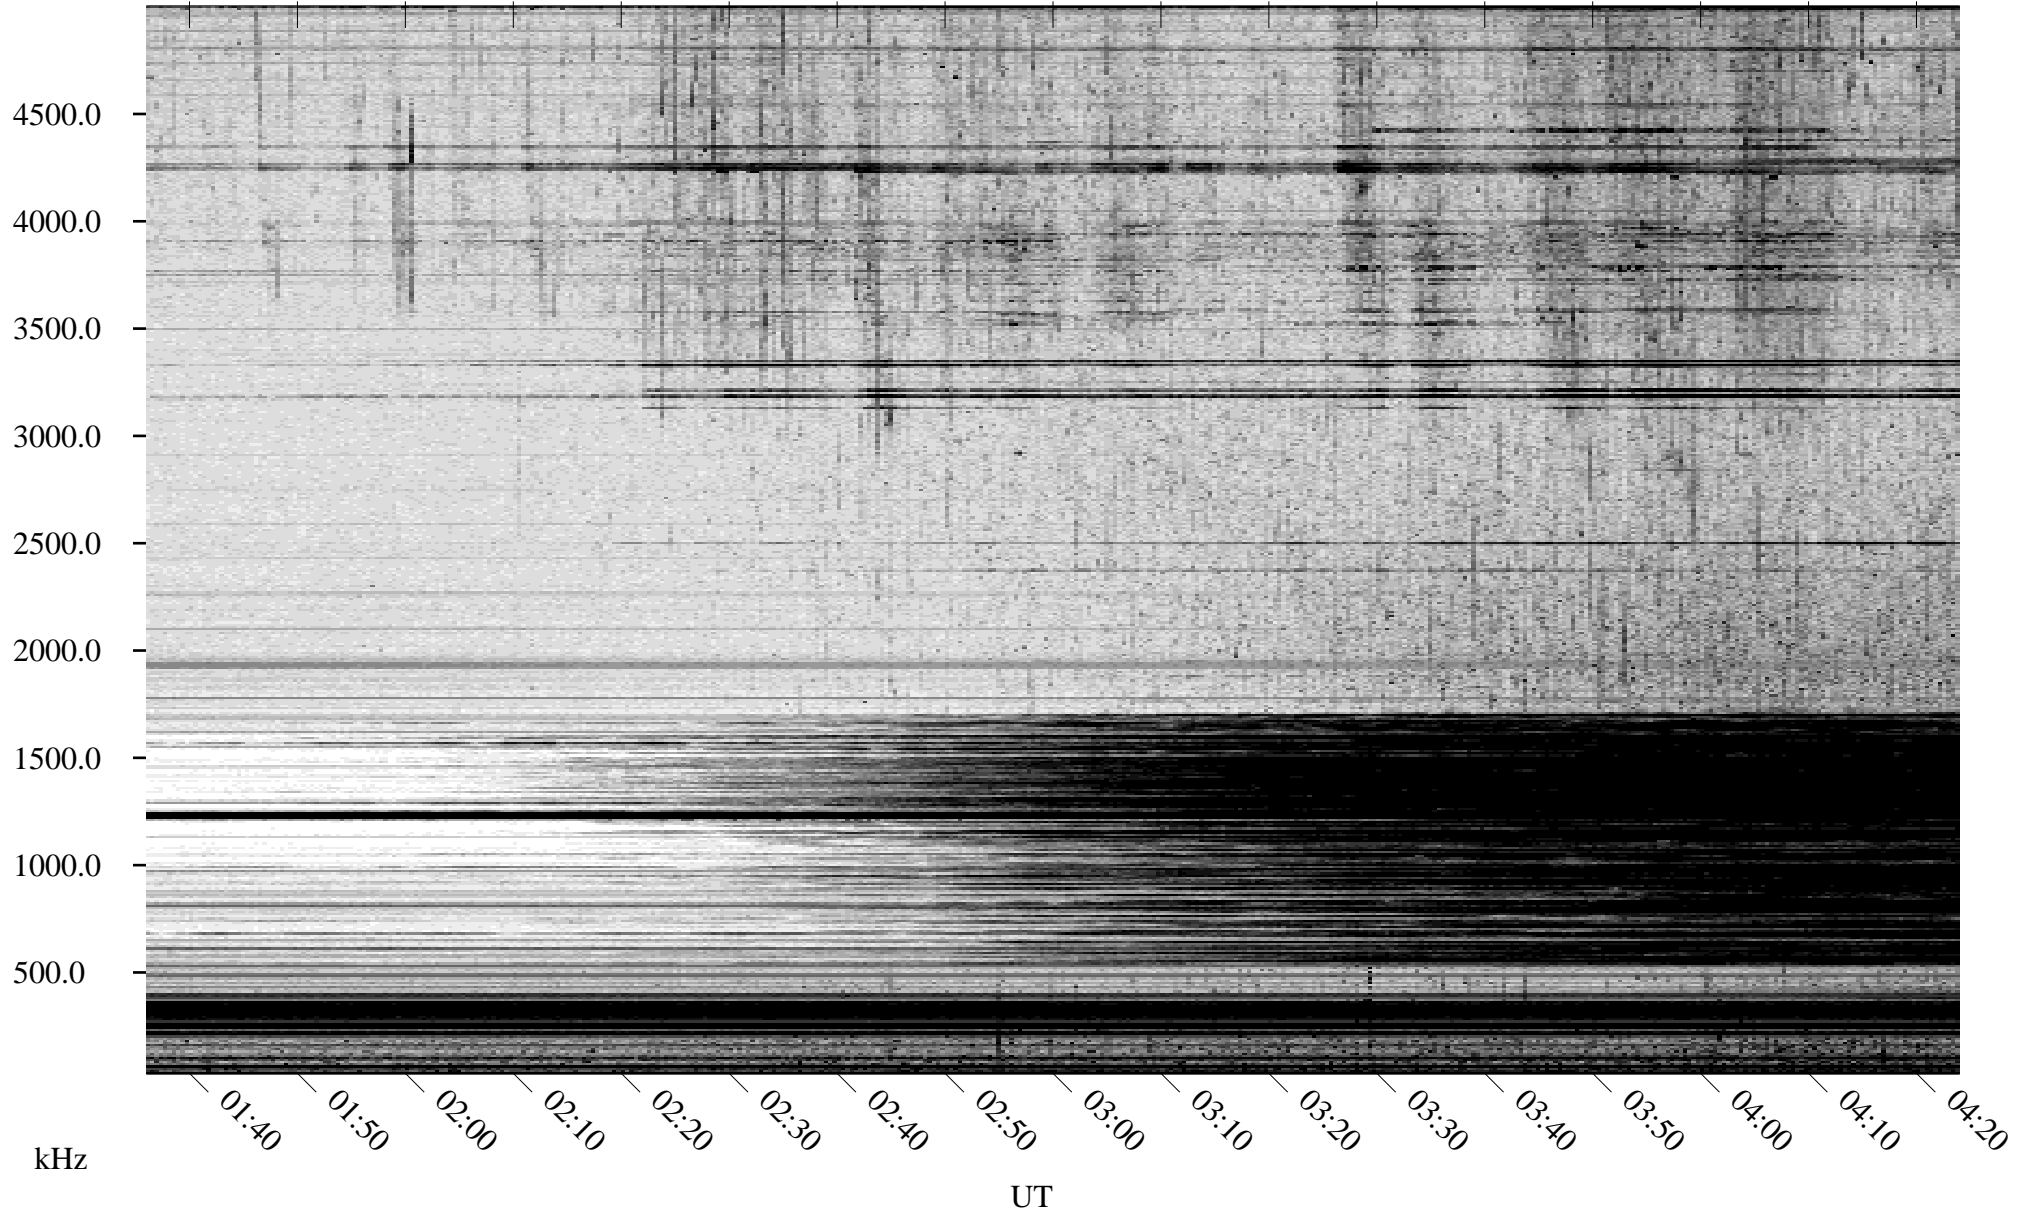

06/08/2007 Churchill, Manitoba

Linear Scale Black = 161 White = 15

CH07159L.R00m max_12

Page 1

06/08/2007 Churchill, Manitoba

Linear Scale Black = 161 White = 15

CH07159L.R00m max_12

Page 2

06/09/2007 Churchill, Manitoba

Linear Scale Black = 161 White = 15

CH07159L.R00m max_12

Page 3

06/09/2007 Churchill, Manitoba

Linear Scale Black = 161 White = 15

CH07159L.R00m max_12

Page 4

06/09/2007 Churchill, Manitoba

Linear Scale Black = 161 White = 15

CH07159L.R00m max_12

Page 5