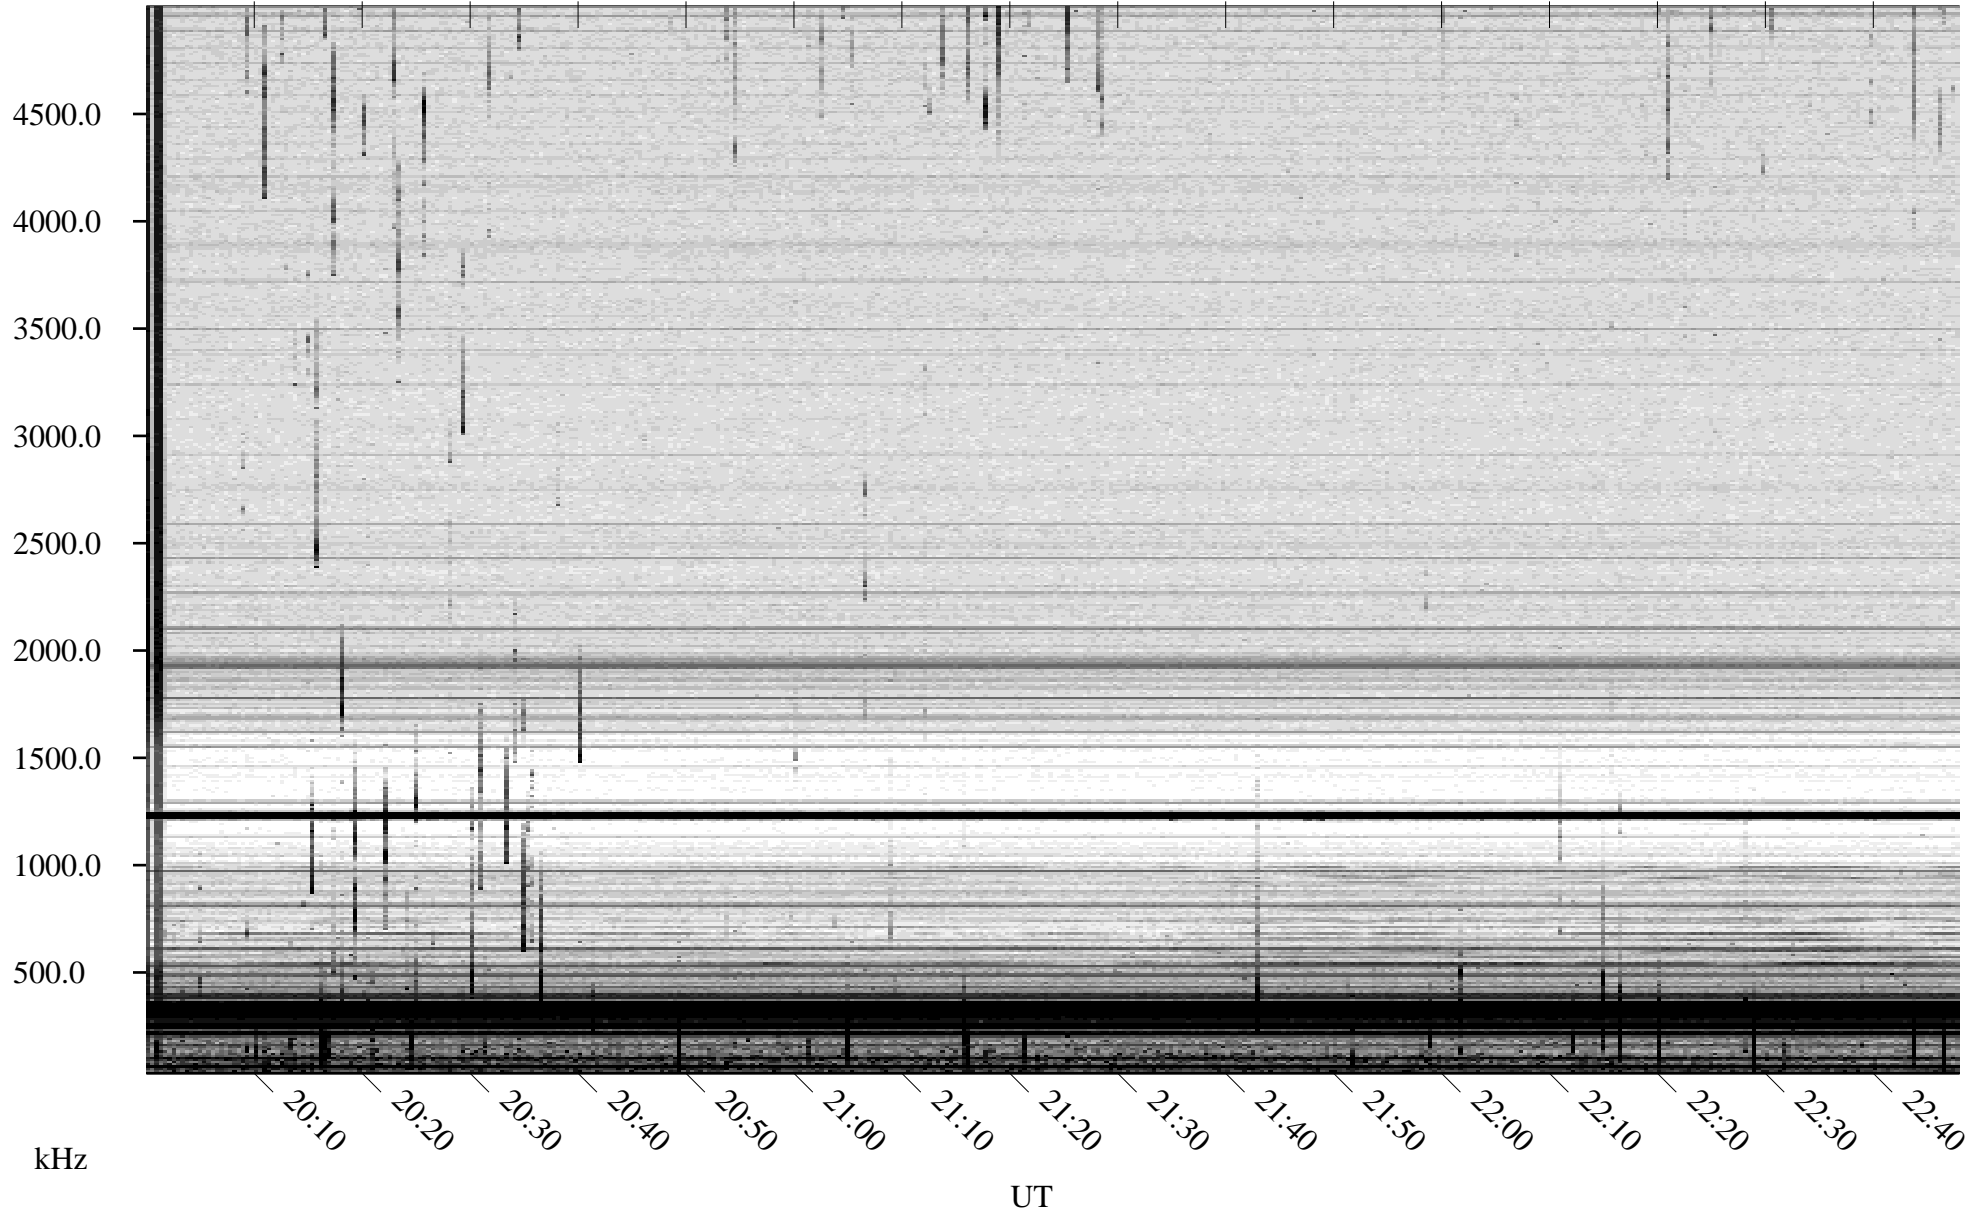

06/08/2007 Churchill, Manitoba

Linear Scale Black = 161 White = 15

CH07159L.R00m max_12

Page 1

06/08/2007 Churchill, Manitoba

Linear Scale Black = 161 White = 15

CH07159L.R00m max_12

Page 2

06/09/2007 Churchill, Manitoba

Linear Scale Black = 161 White = 15

CH07159L.R00m max_12

Page 3

06/09/2007 Churchill, Manitoba

Linear Scale Black = 161 White = 15

CH07159L.R00m max_12

Page 4

06/09/2007 Churchill, Manitoba

Linear Scale Black = 161 White = 15

CH07159L.R00m max_12

Page 5