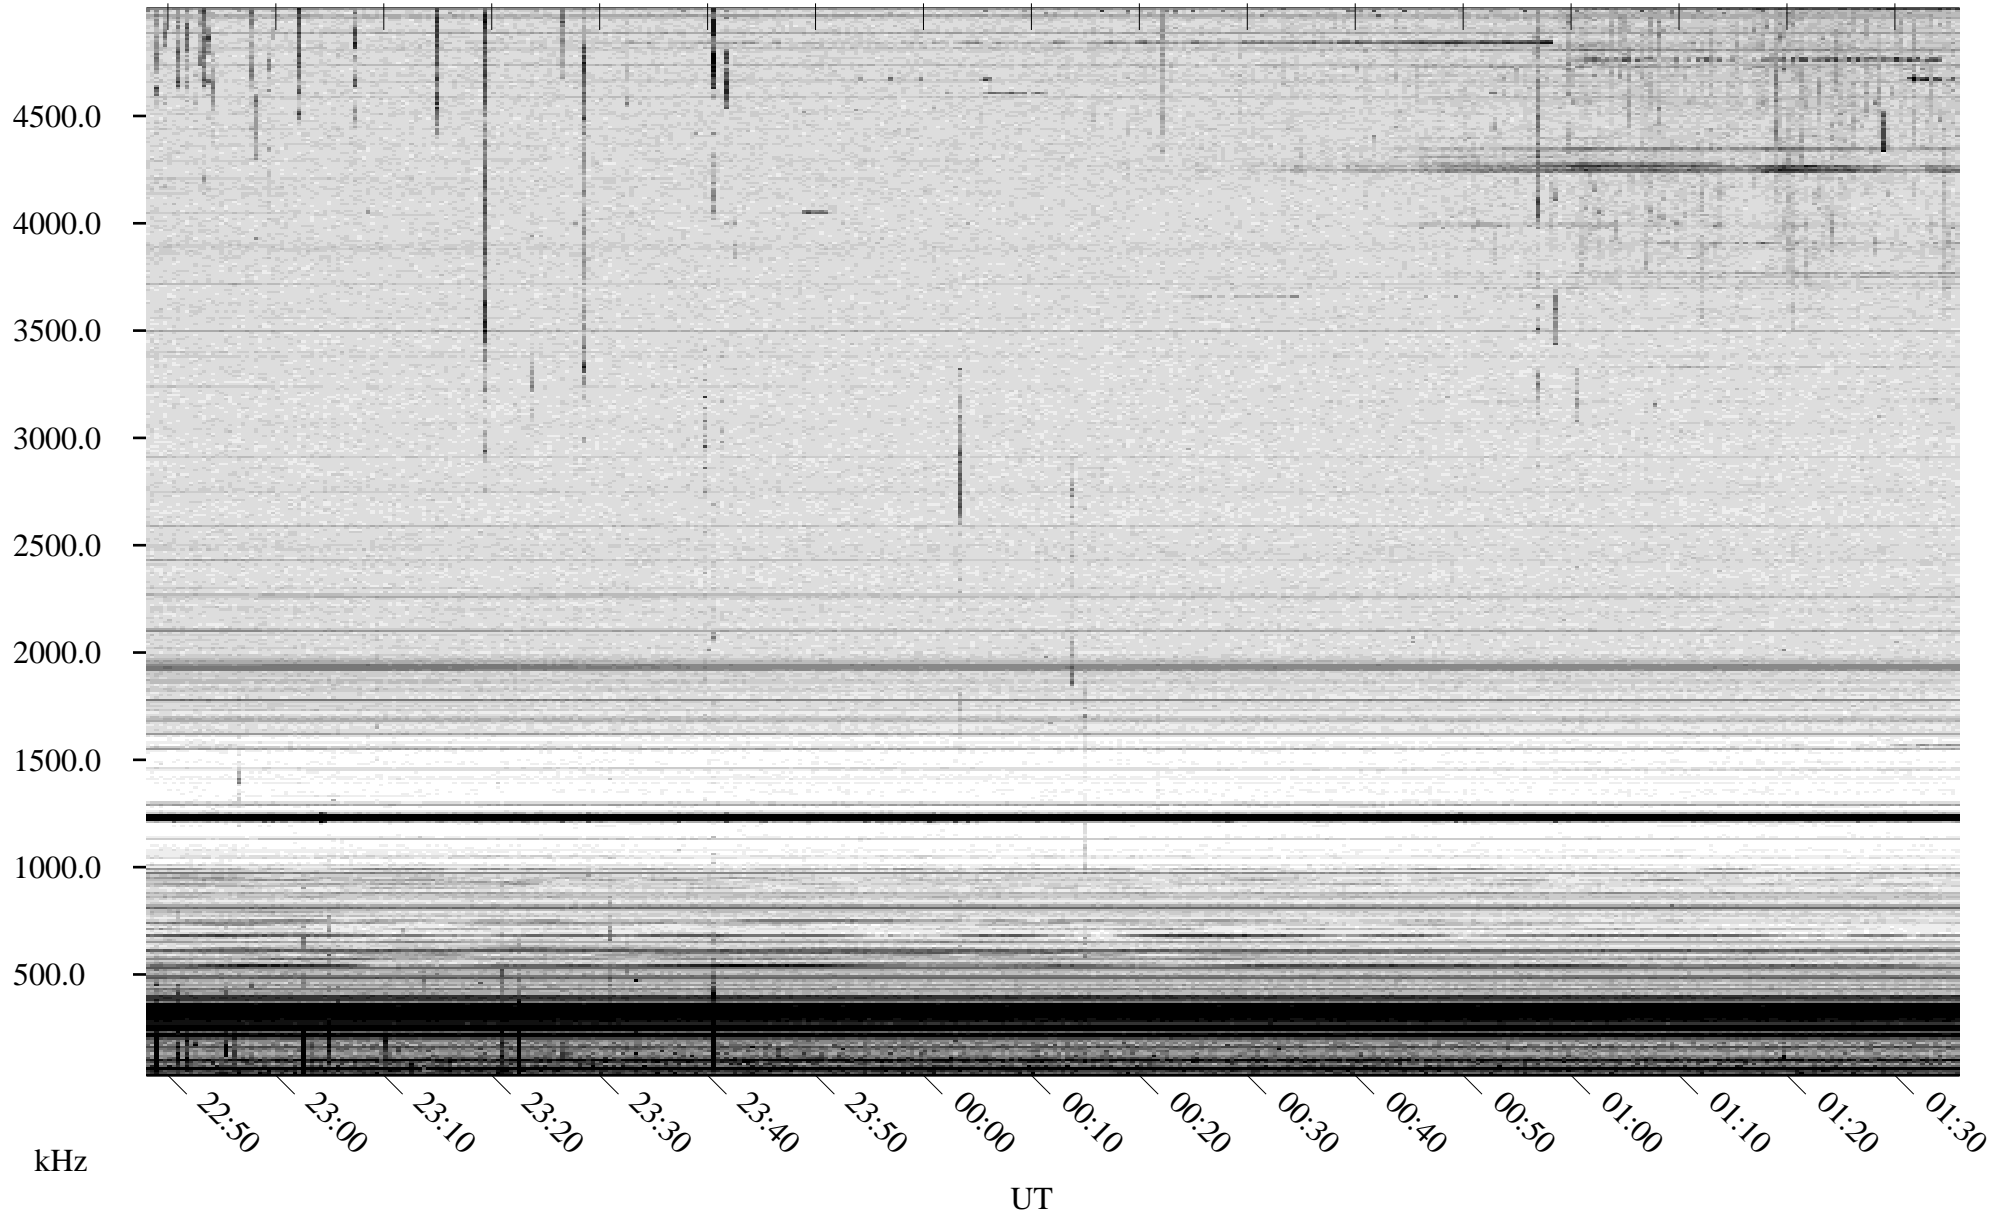

06/08/2007 Churchill, Manitoba

Linear Scale Black = 161 White = 15

CH07159L.R00m max_12

Page 1

06/08/2007 Churchill, Manitoba

Linear Scale Black = 161 White = 15

CH07159L.R00m max_12

Page 2

06/09/2007 Churchill, Manitoba

Linear Scale Black = 161 White = 15

CH07159L.R00m max_12

Page 3

06/09/2007 Churchill, Manitoba

Linear Scale Black = 161 White = 15

CH07159L.R00m max_12

Page 4

06/09/2007 Churchill, Manitoba

Linear Scale Black = 161 White = 15

CH07159L.R00m max_12

Page 5