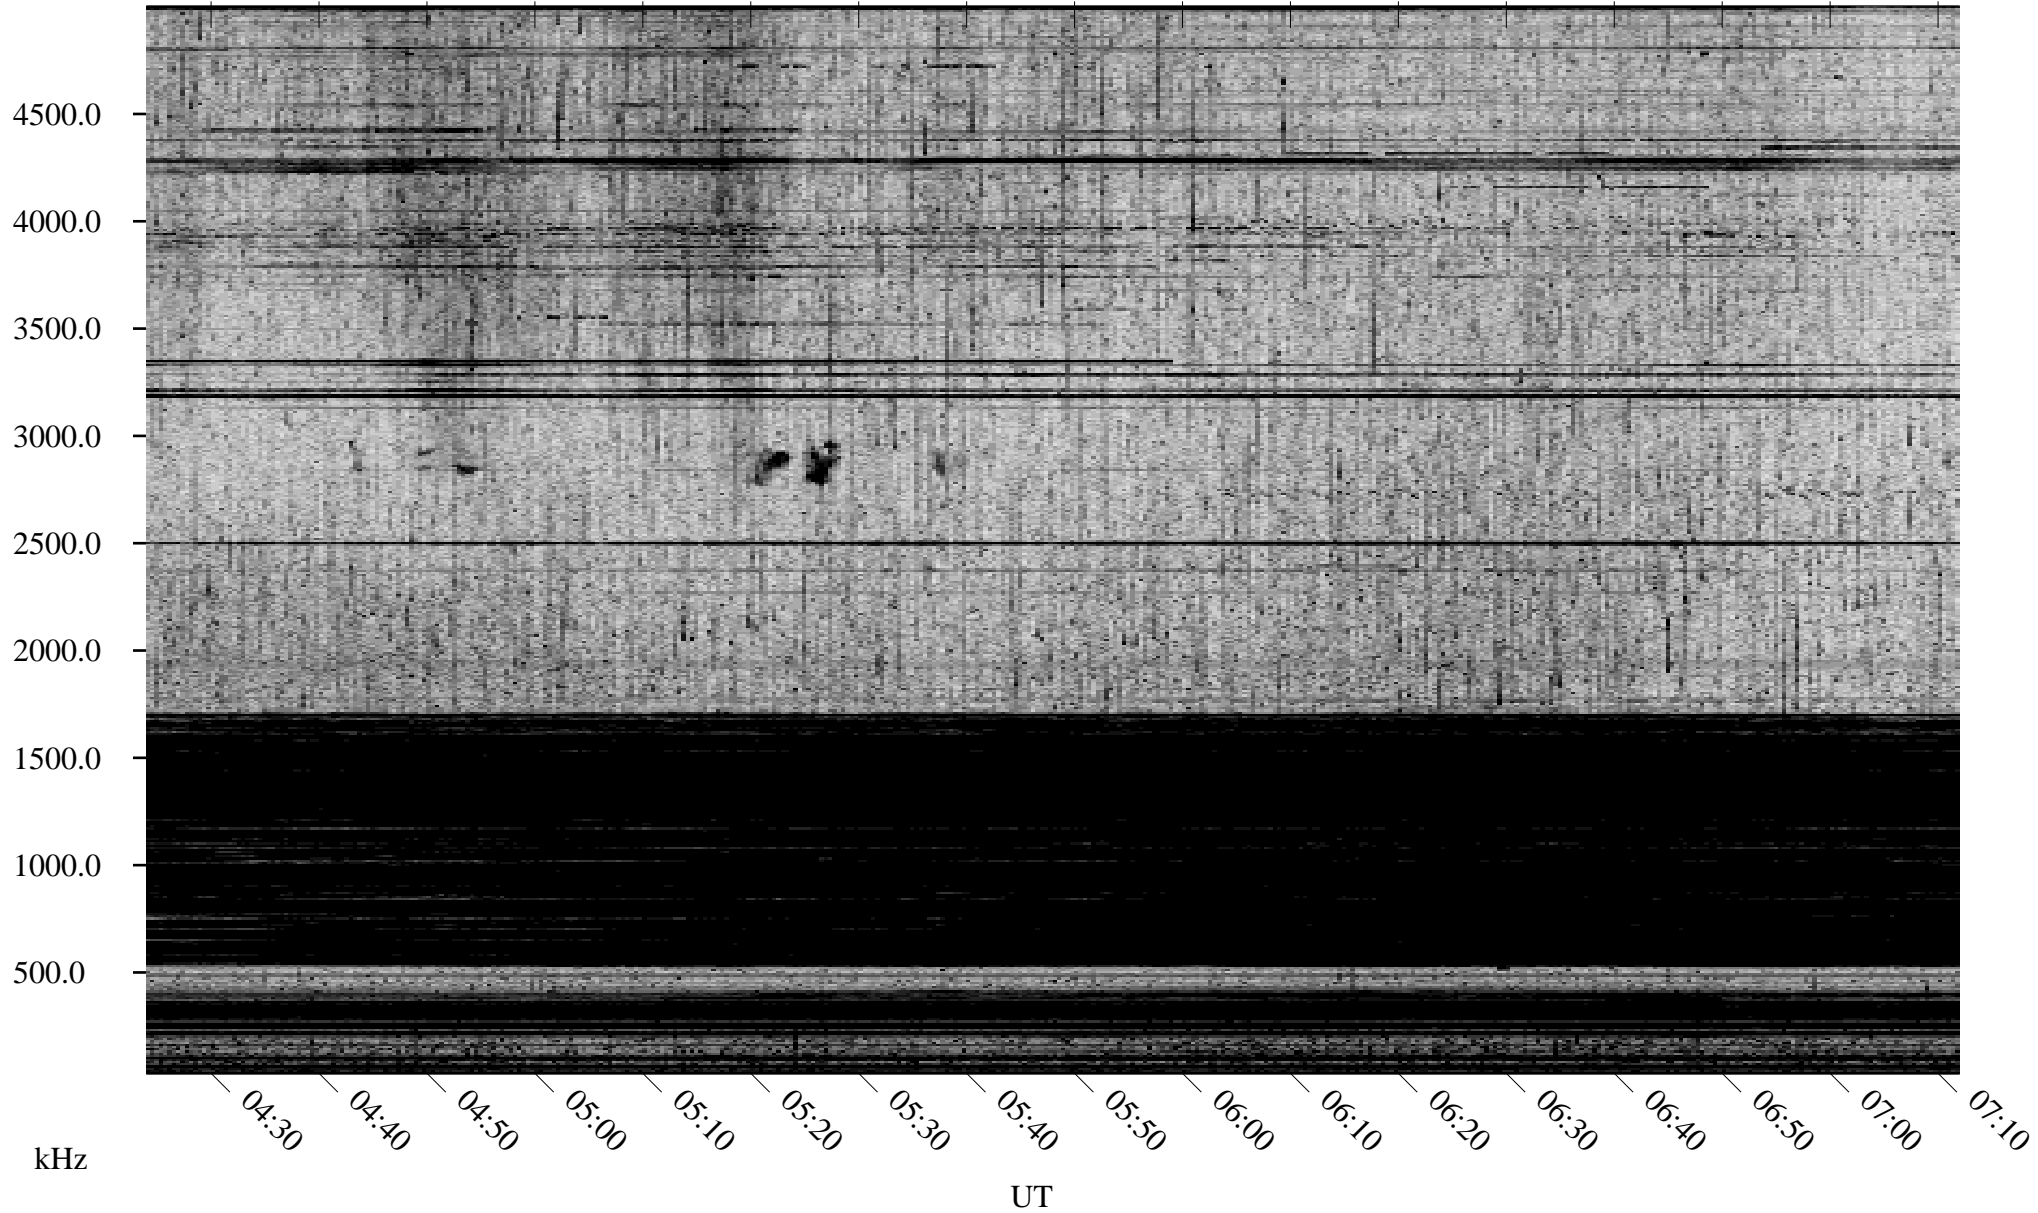

06/08/2007 Churchill, Manitoba

Linear Scale Black = 161 White = 15

CH07159L.R00m max_12

Page 1

06/08/2007 Churchill, Manitoba

Linear Scale Black = 161 White = 15

CH07159L.R00m max_12

Page 2

06/09/2007 Churchill, Manitoba

Linear Scale Black = 161 White = 15

CH07159L.R00m max_12

Page 3

06/09/2007 Churchill, Manitoba

Linear Scale Black = 161 White = 15

CH07159L.R00m max_12

Page 4

06/09/2007 Churchill, Manitoba

Linear Scale Black = 161 White = 15

CH07159L.R00m max_12

Page 5