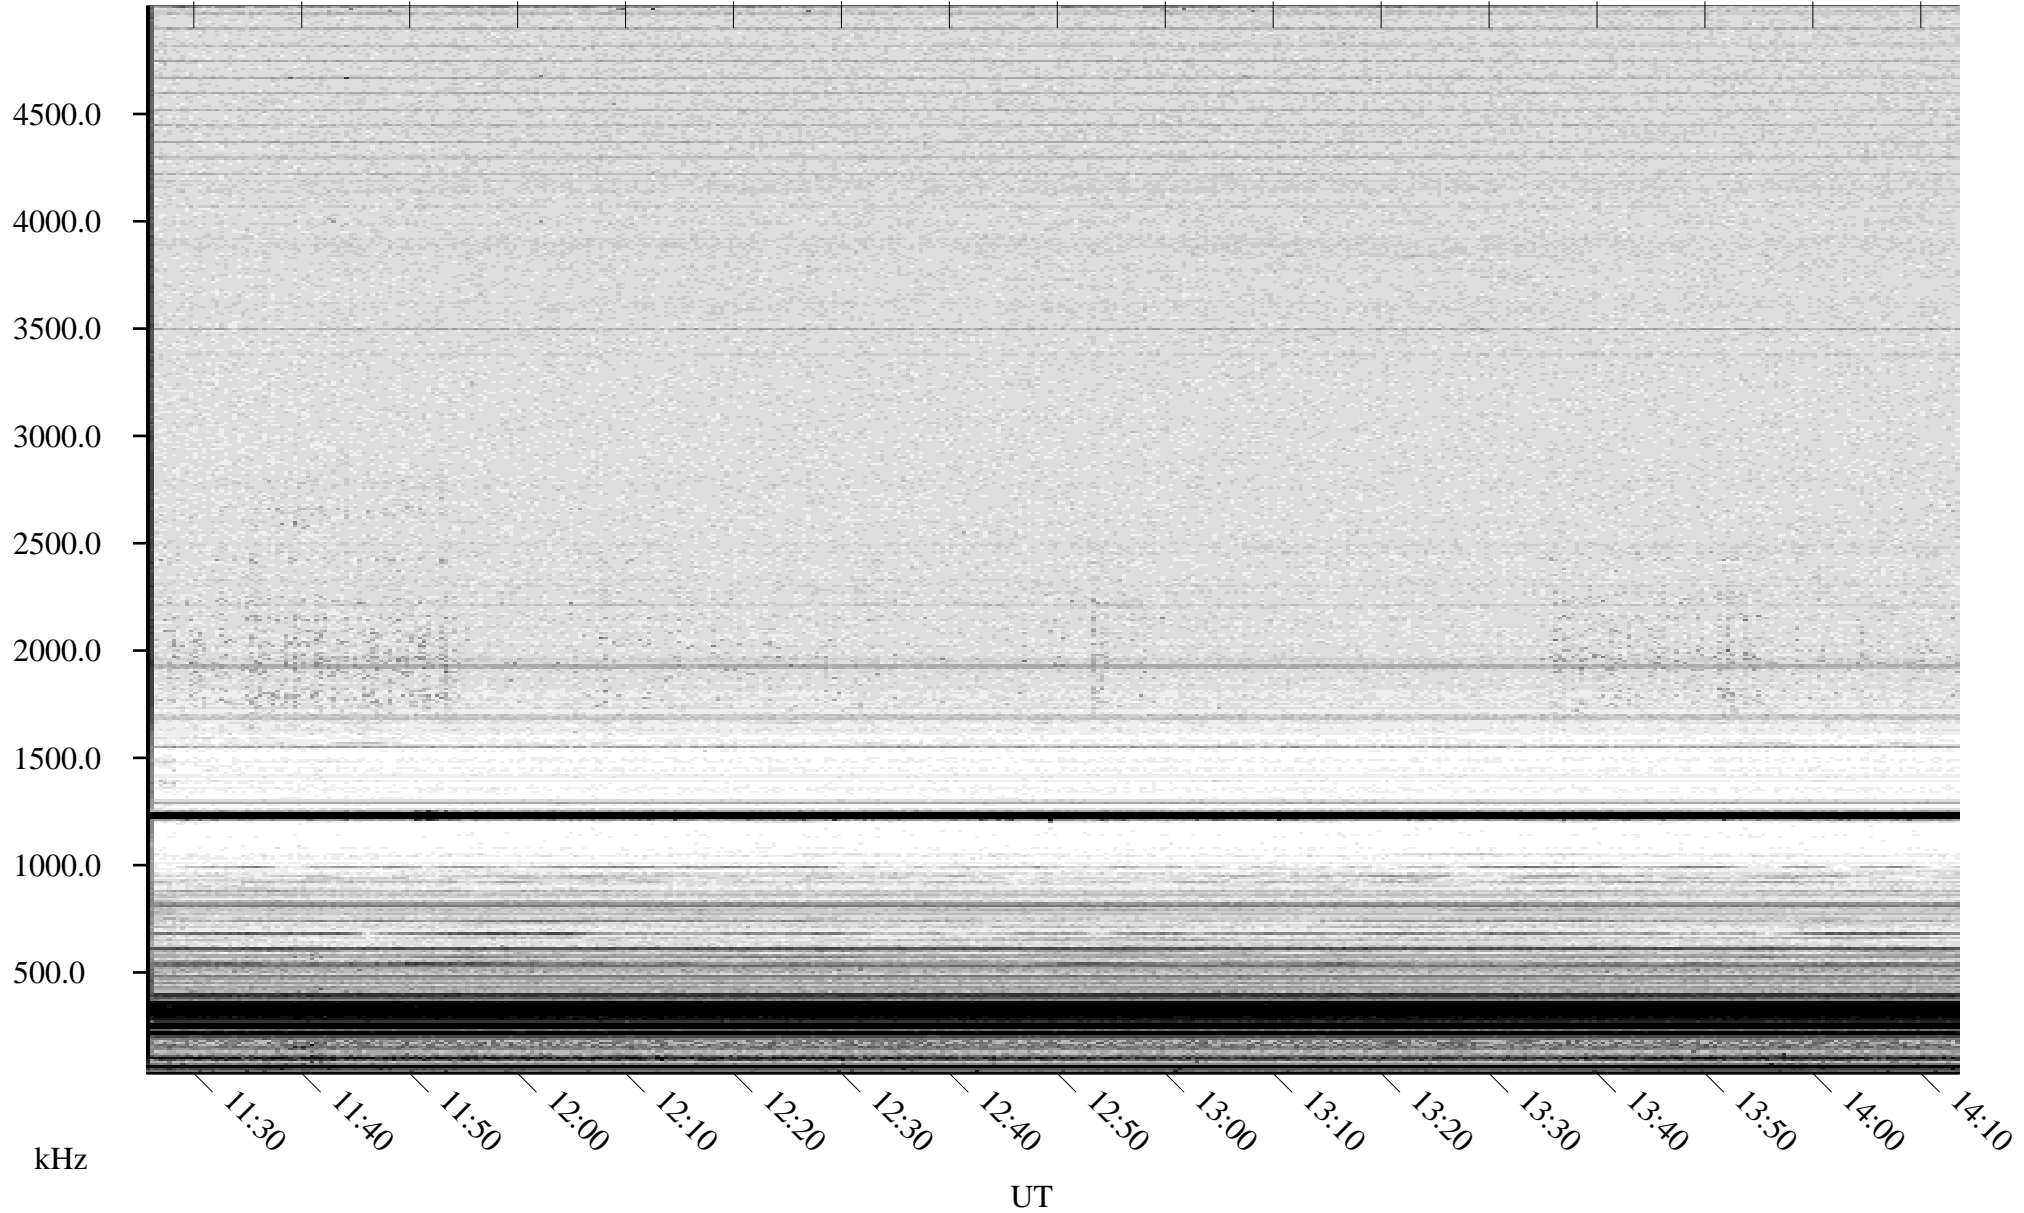

06/09/2007 Churchill, Manitoba

Linear Scale Black = 161 White = 15

CH07160L.R01m max_12

Page 1

06/09/2007 Churchill, Manitoba

Linear Scale Black = 161 White = 15

CH07160L.R01m max_12

Page 2

06/09/2007 Churchill, Manitoba

Linear Scale Black = 161 White = 15

CH07160L.R01m max_12

Page 3