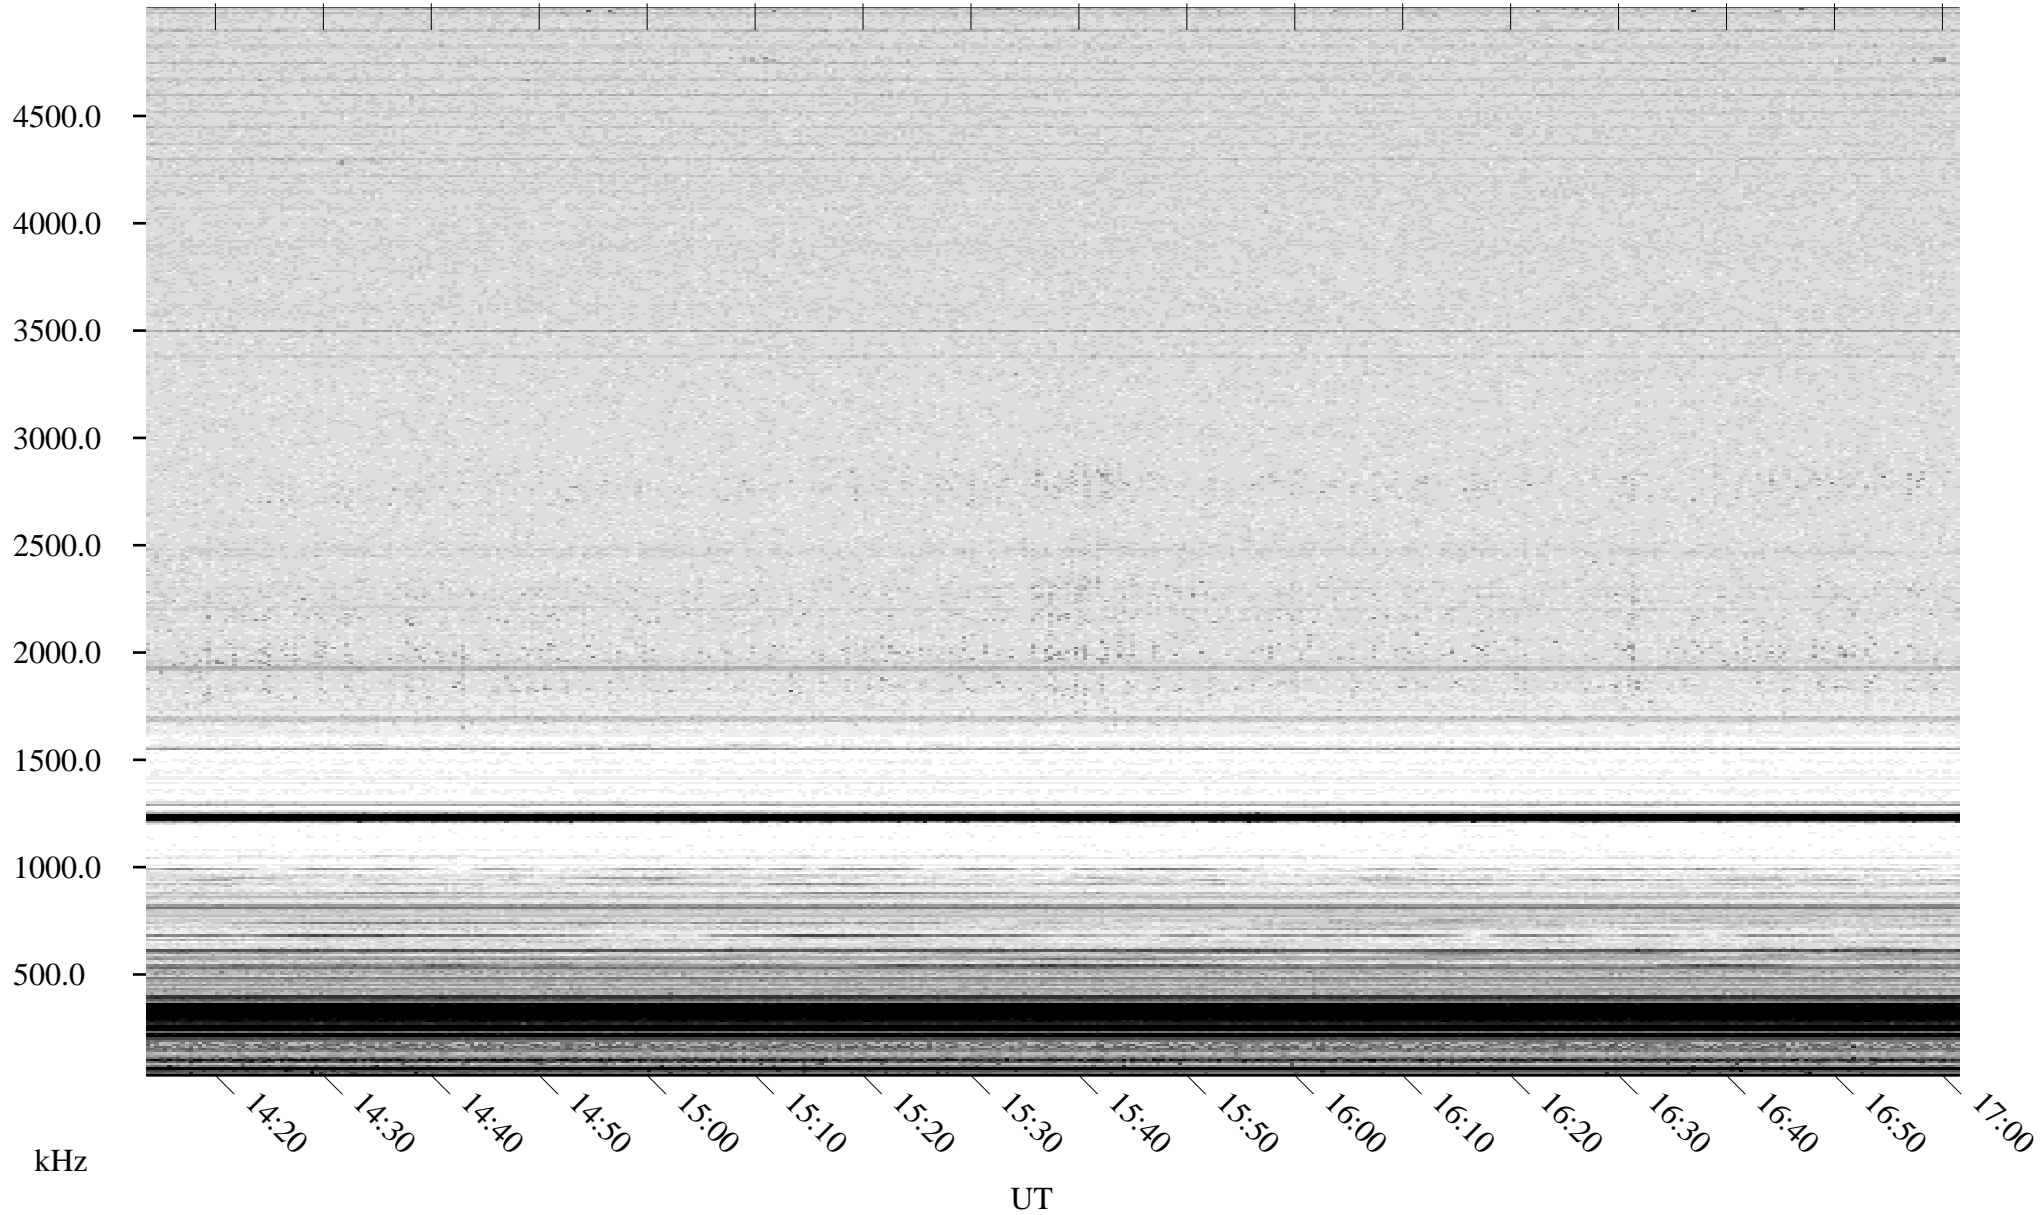

06/09/2007 Churchill, Manitoba

Linear Scale Black = 161 White = 15

CH07160L.R01m max_12

Page 1

06/09/2007 Churchill, Manitoba

Linear Scale Black = 161 White = 15

CH07160L.R01m max_12

Page 2

06/09/2007 Churchill, Manitoba

Linear Scale Black = 161 White = 15

CH07160L.R01m max_12

Page 3