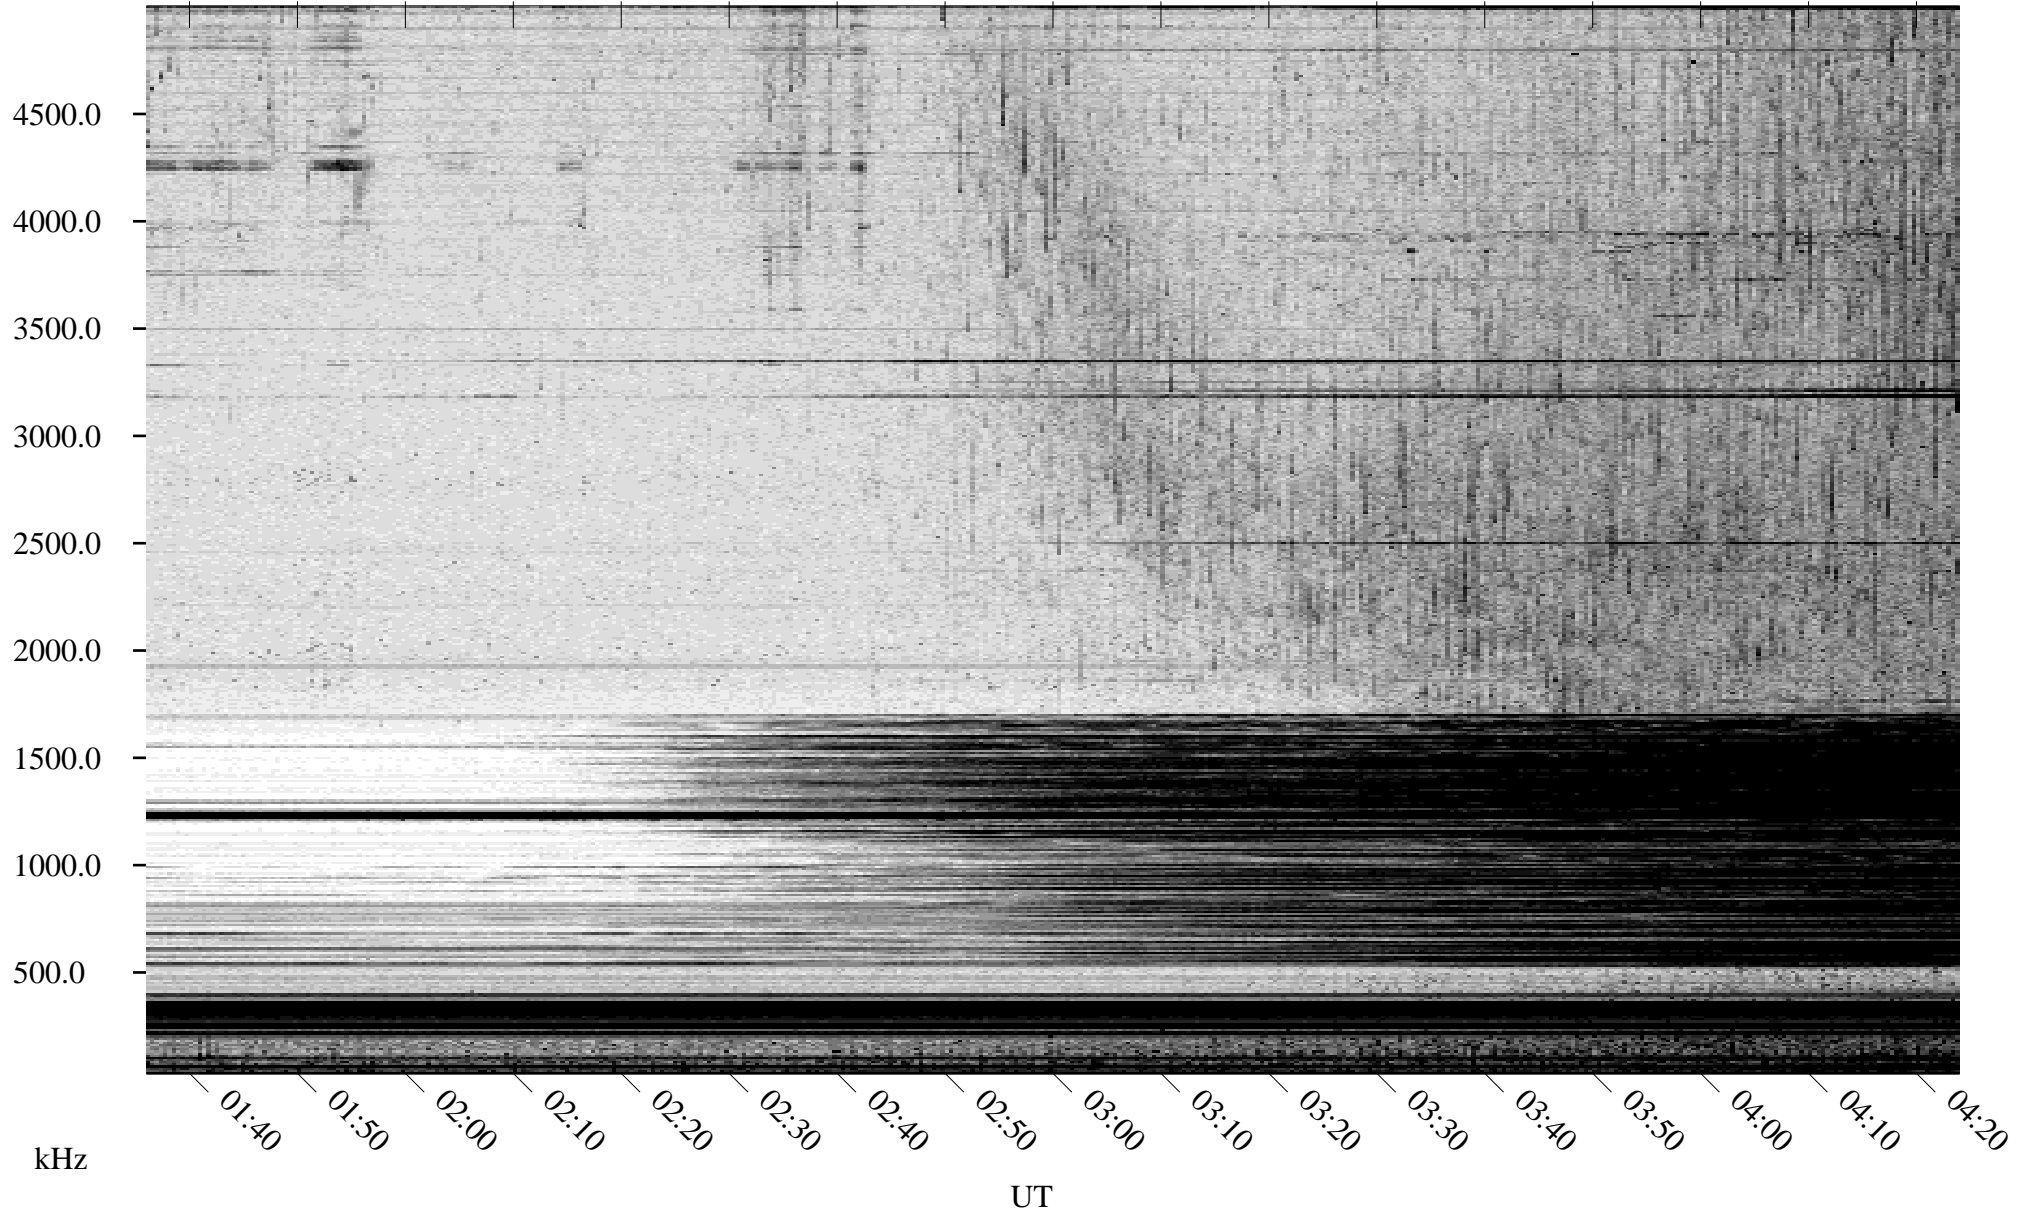

06/09/2007 Churchill, Manitoba

Linear Scale Black = 161 White = 15

CH07160L.R02m max_12

Page 1

06/09/2007 Churchill, Manitoba

Linear Scale Black = 161 White = 15

CH07160L.R02m max_12

Page 2

06/10/2007 Churchill, Manitoba

Linear Scale Black = 161 White = 15

CH07160L.R02m max_12

Page 3

06/10/2007 Churchill, Manitoba

Linear Scale Black = 161 White = 15

CH07160L.R02m max_12

Page 4

06/10/2007 Churchill, Manitoba

Linear Scale Black = 161 White = 15

CH07160L.R02m max_12

Page 5

06/10/2007 Churchill, Manitoba

Linear Scale Black = 161 White = 15

CH07160L.R02m max_12

Page 6

06/10/2007 Churchill, Manitoba

Linear Scale Black = 161 White = 15

CH07160L.R02m max_12

Page 7

06/10/2007 Churchill, Manitoba

Linear Scale Black = 161 White = 15

CH07160L.R02m max_12