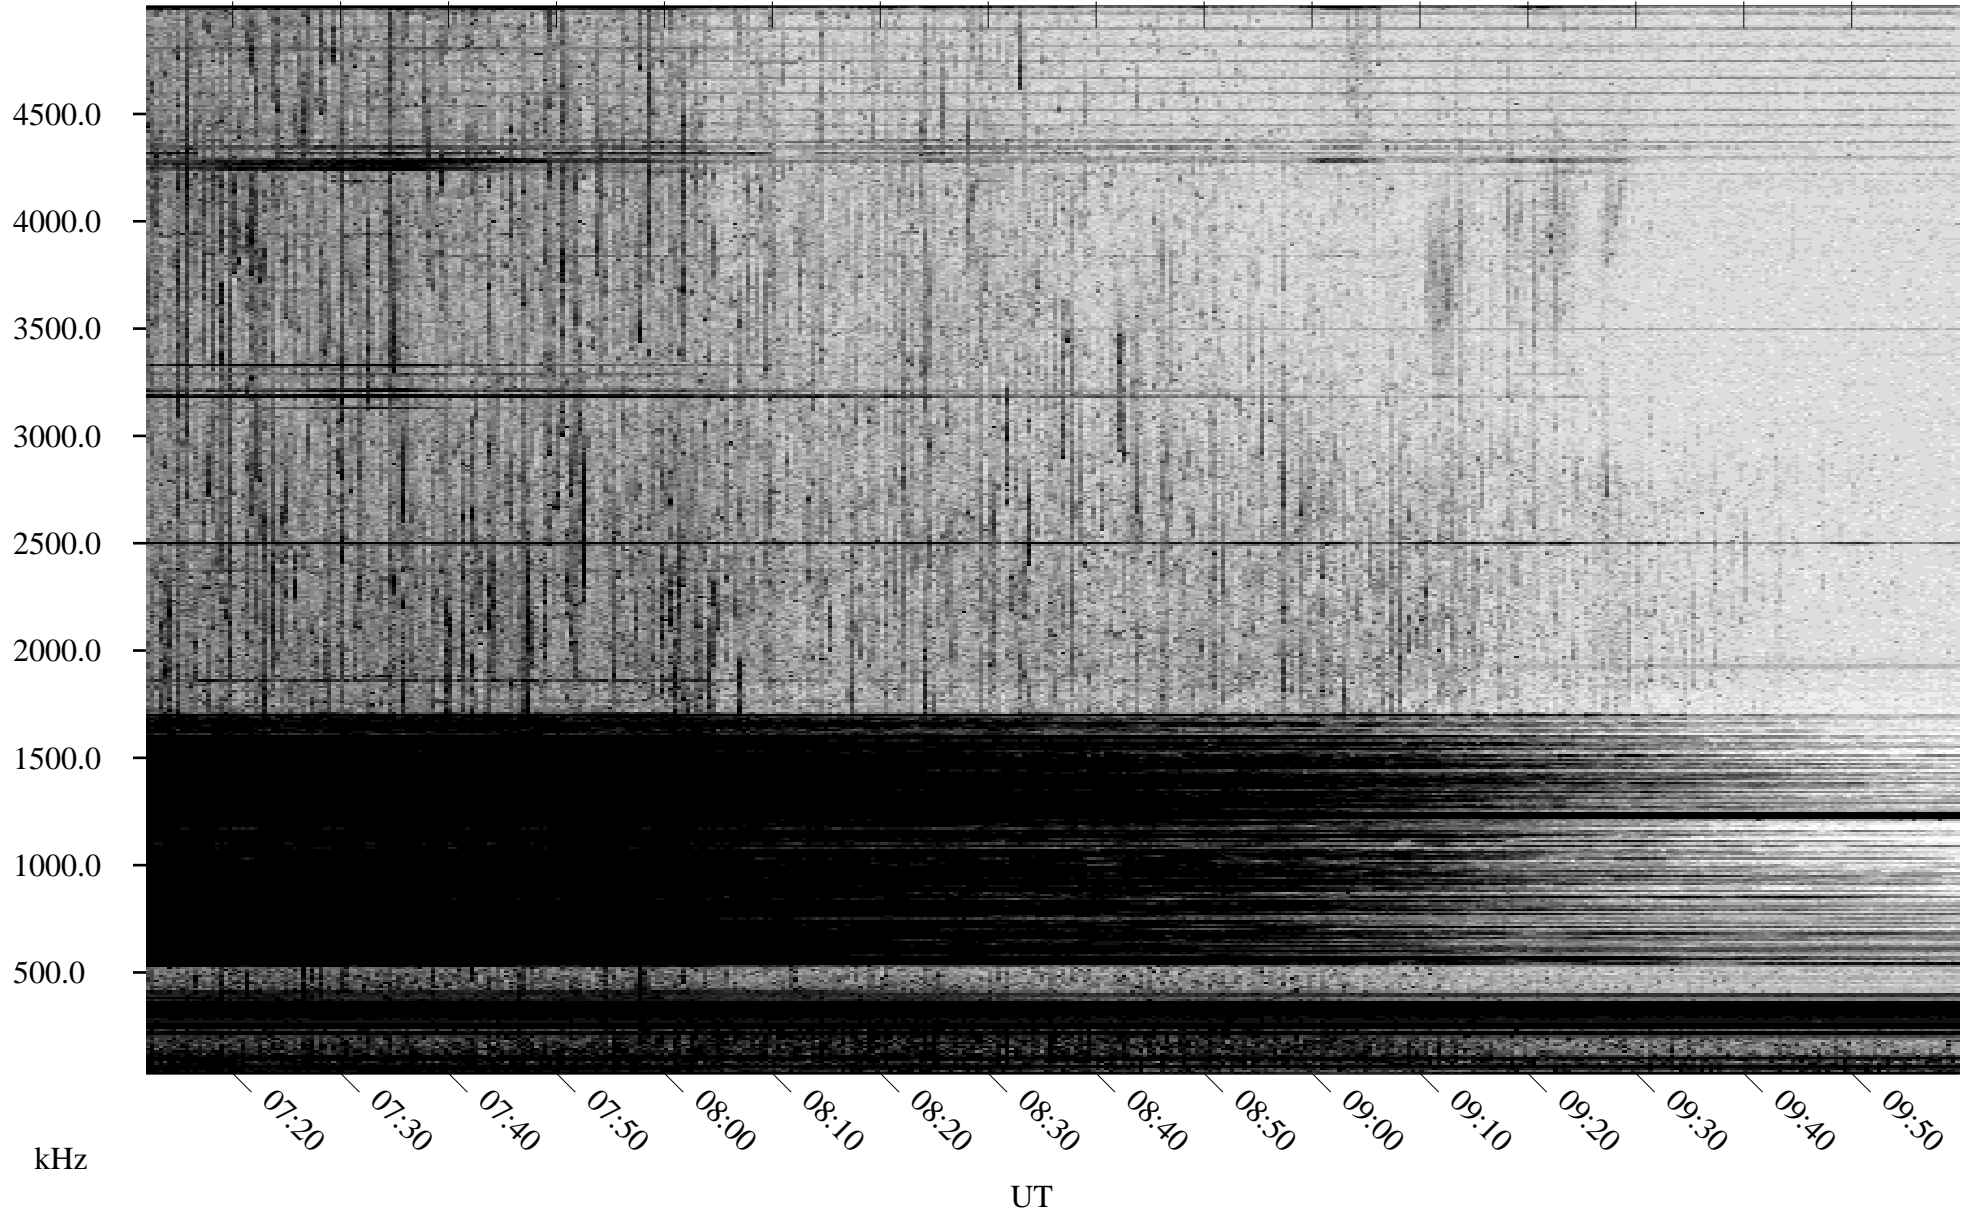

06/09/2007 Churchill, Manitoba

Linear Scale Black = 161 White = 15

CH07160L.R02m max_12

Page 1

06/09/2007 Churchill, Manitoba

Linear Scale Black = 161 White = 15

CH07160L.R02m max_12

Page 2

06/10/2007 Churchill, Manitoba

Linear Scale Black = 161 White = 15

CH07160L.R02m max_12

Page 3

06/10/2007 Churchill, Manitoba

Linear Scale Black = 161 White = 15

CH07160L.R02m max_12

Page 4

06/10/2007 Churchill, Manitoba

Linear Scale Black = 161 White = 15

CH07160L.R02m max_12

Page 5

06/10/2007 Churchill, Manitoba

Linear Scale Black = 161 White = 15

CH07160L.R02m max_12

Page 6

06/10/2007 Churchill, Manitoba

Linear Scale Black = 161 White = 15

CH07160L.R02m max_12

Page 7

06/10/2007 Churchill, Manitoba

Linear Scale Black = 161 White = 15

CH07160L.R02m max_12