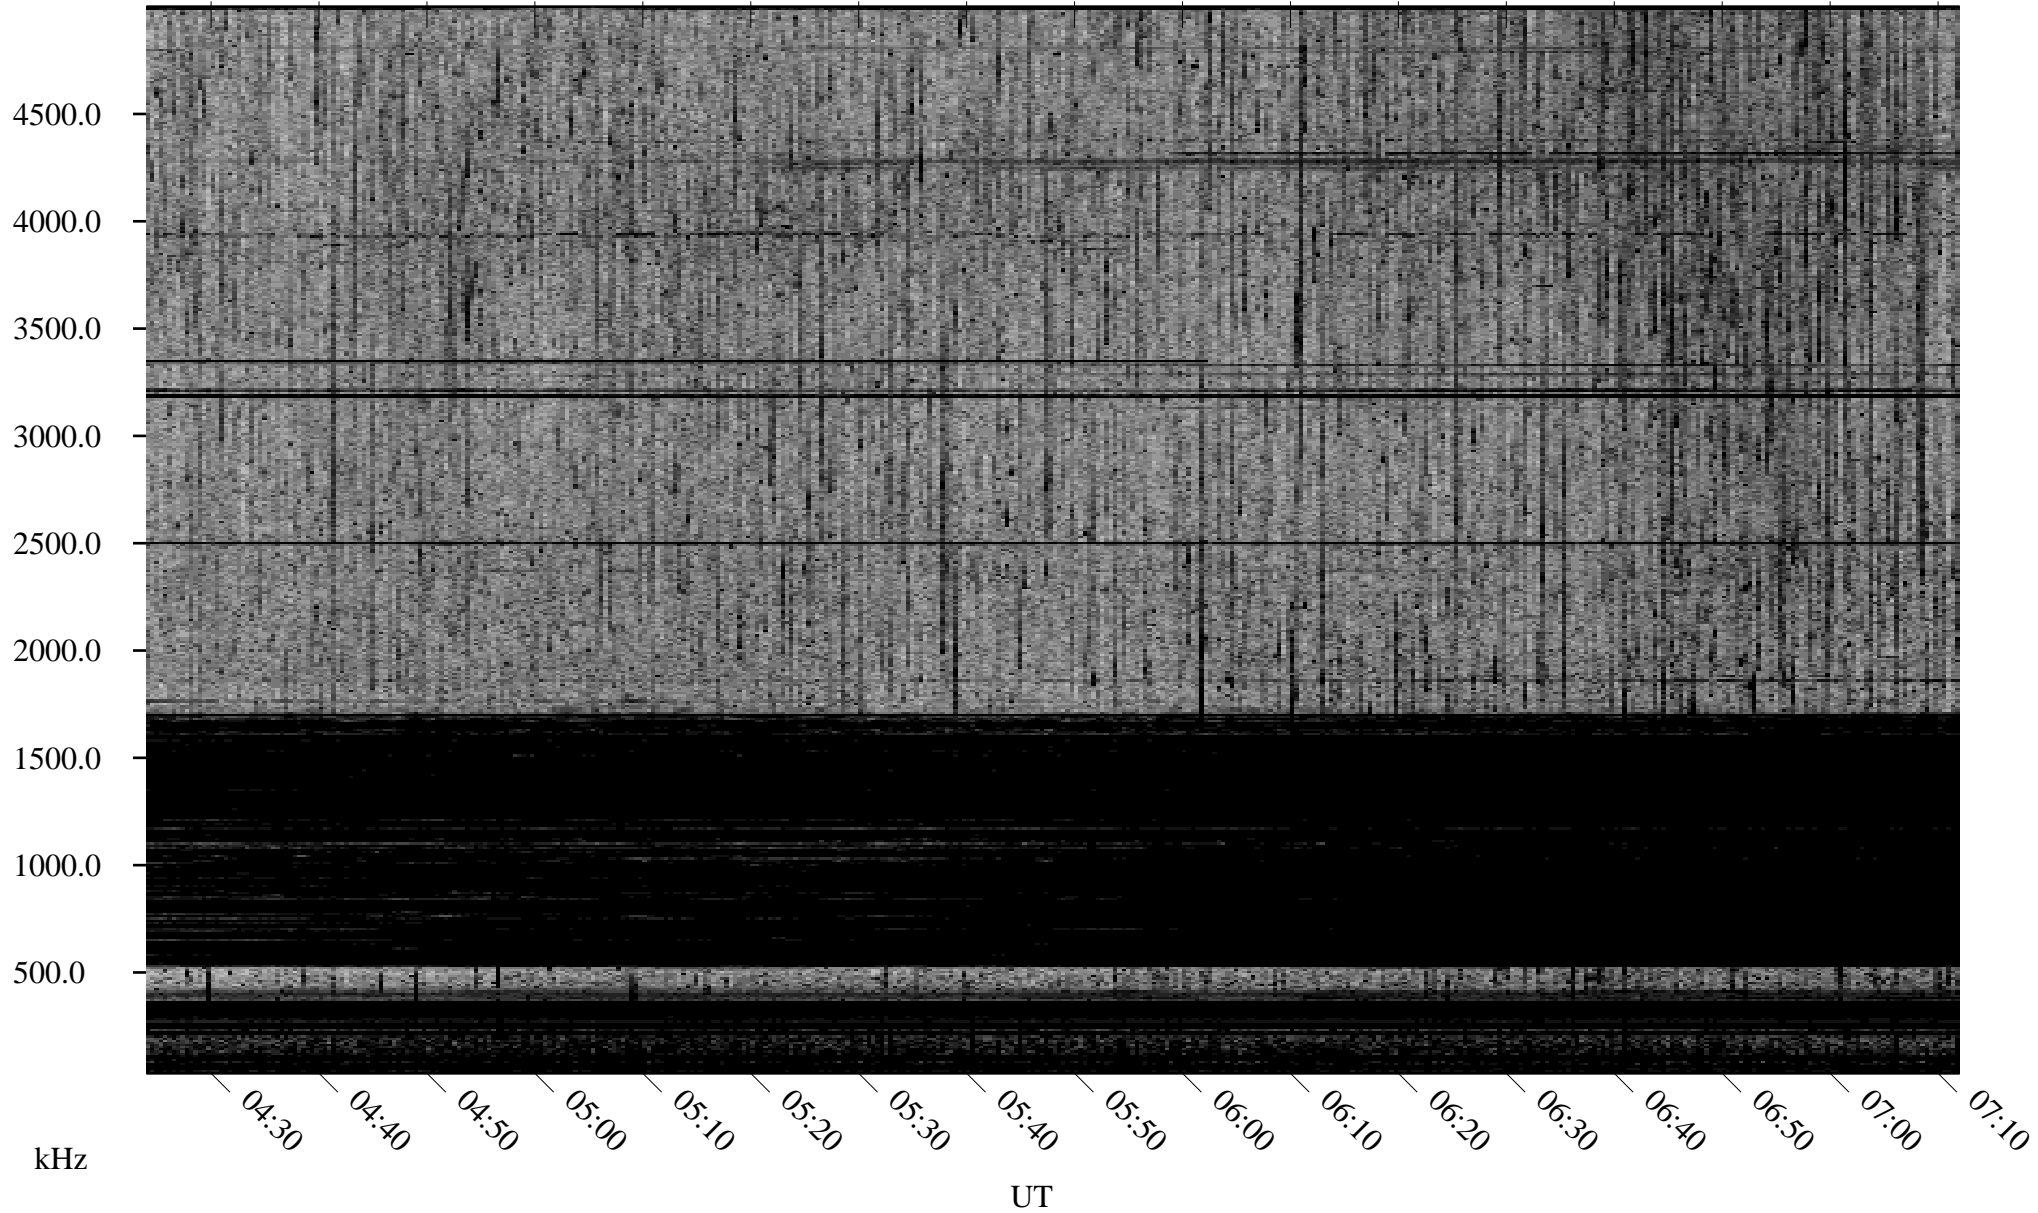

06/09/2007 Churchill, Manitoba

Linear Scale Black = 161 White = 15

CH07160L.R02m max_12

Page 1

06/09/2007 Churchill, Manitoba

Linear Scale Black = 161 White = 15

CH07160L.R02m max_12

Page 2

06/10/2007 Churchill, Manitoba

Linear Scale Black = 161 White = 15

CH07160L.R02m max_12

Page 3

06/10/2007 Churchill, Manitoba

Linear Scale Black = 161 White = 15

CH07160L.R02m max_12

Page 4

06/10/2007 Churchill, Manitoba

Linear Scale Black = 161 White = 15

CH07160L.R02m max_12

Page 5

06/10/2007 Churchill, Manitoba

Linear Scale Black = 161 White = 15

CH07160L.R02m max_12

Page 6

06/10/2007 Churchill, Manitoba

Linear Scale Black = 161 White = 15

CH07160L.R02m max_12

Page 7

06/10/2007 Churchill, Manitoba

Linear Scale Black = 161 White = 15

CH07160L.R02m max_12