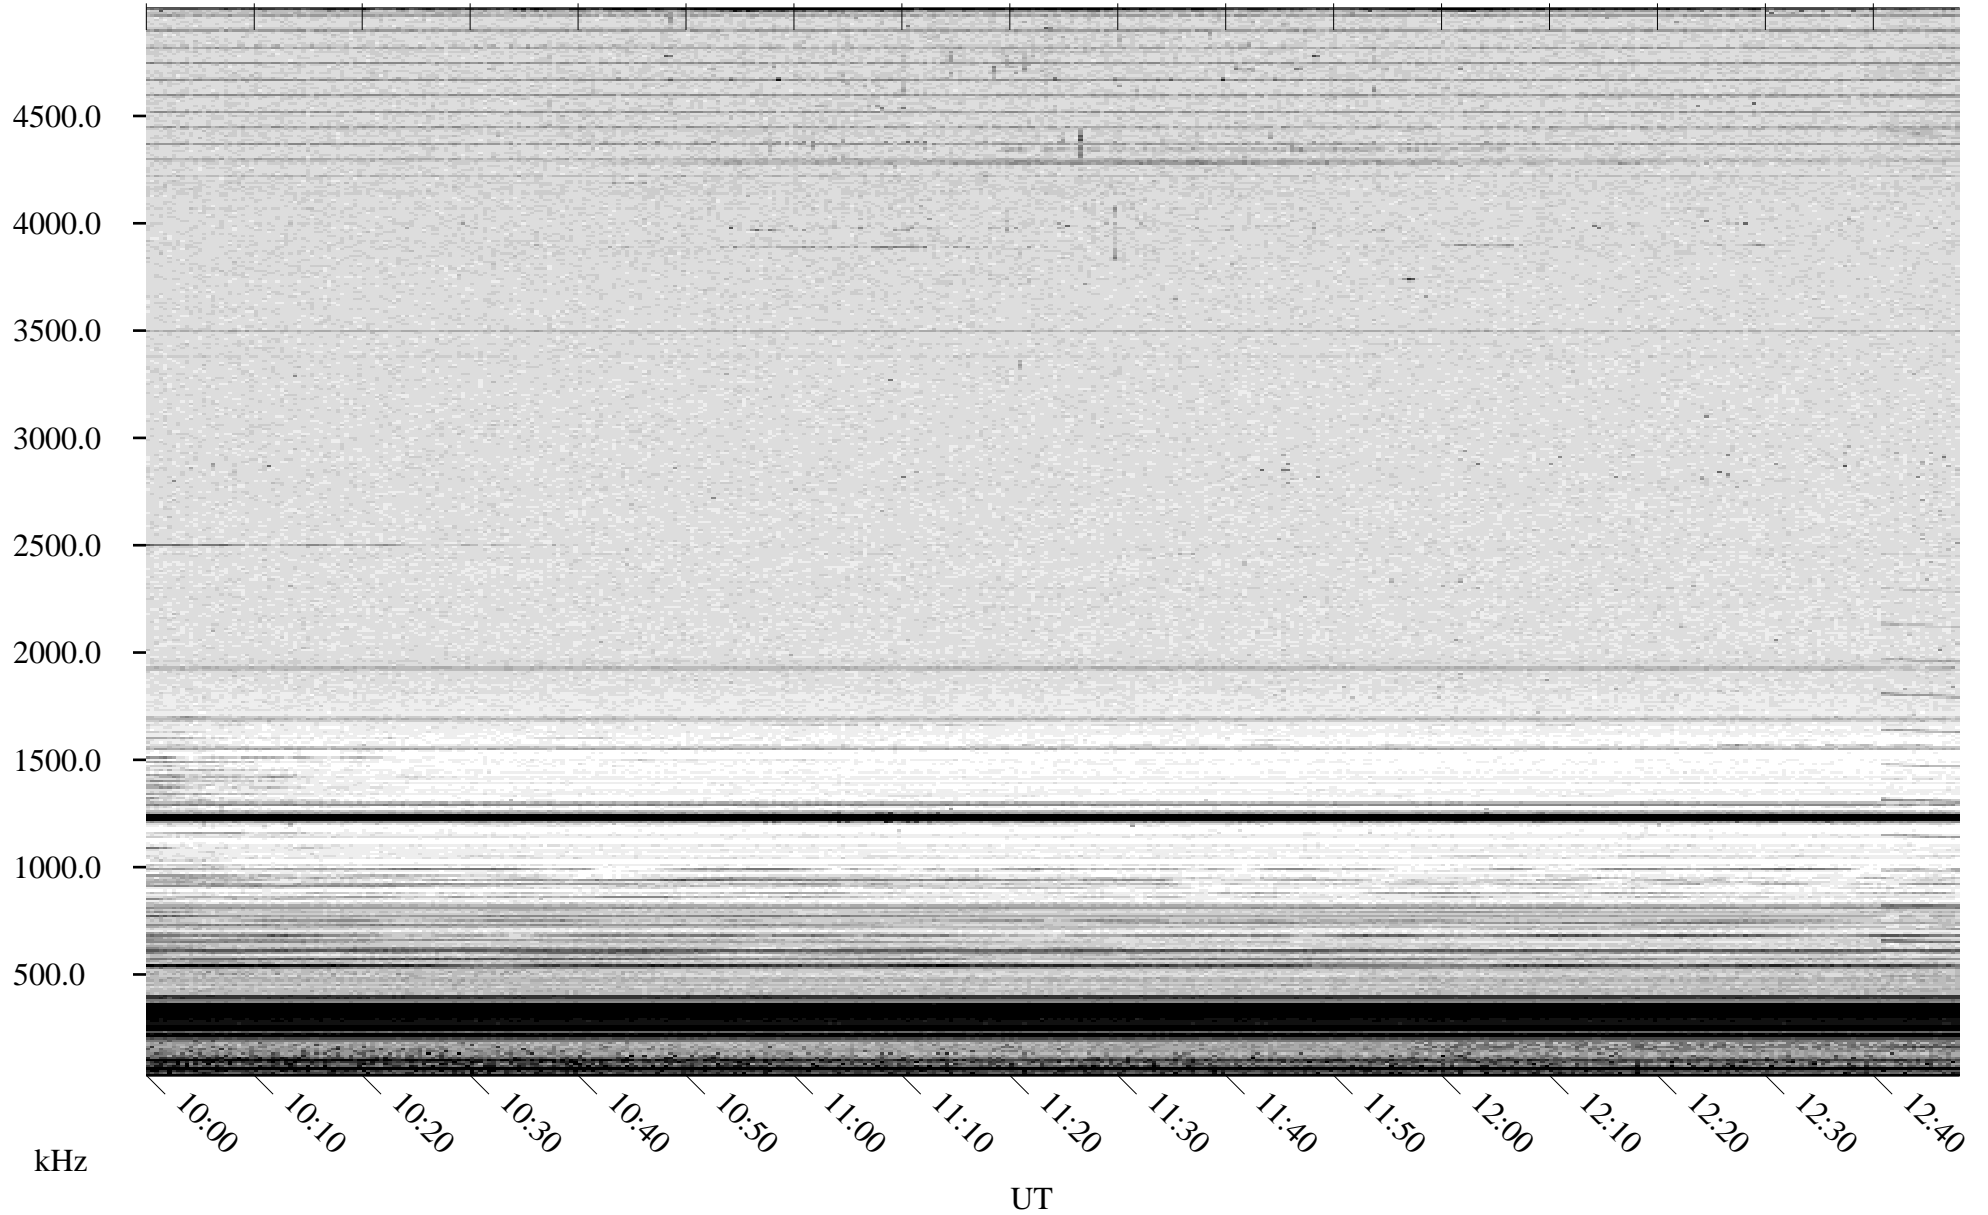

06/09/2007 Churchill, Manitoba

Linear Scale Black = 161 White = 15

CH07160L.R02m max_12

Page 1

06/09/2007 Churchill, Manitoba

Linear Scale Black = 161 White = 15

CH07160L.R02m max_12

Page 2

06/10/2007 Churchill, Manitoba

Linear Scale Black = 161 White = 15

CH07160L.R02m max_12

Page 3

06/10/2007 Churchill, Manitoba

Linear Scale Black = 161 White = 15

CH07160L.R02m max_12

Page 4

06/10/2007 Churchill, Manitoba

Linear Scale Black = 161 White = 15

CH07160L.R02m max_12

Page 5

06/10/2007 Churchill, Manitoba

Linear Scale Black = 161 White = 15

CH07160L.R02m max_12

Page 6

06/10/2007 Churchill, Manitoba

Linear Scale Black = 161 White = 15

CH07160L.R02m max_12

Page 7

06/10/2007 Churchill, Manitoba

Linear Scale Black = 161 White = 15

CH07160L.R02m max_12