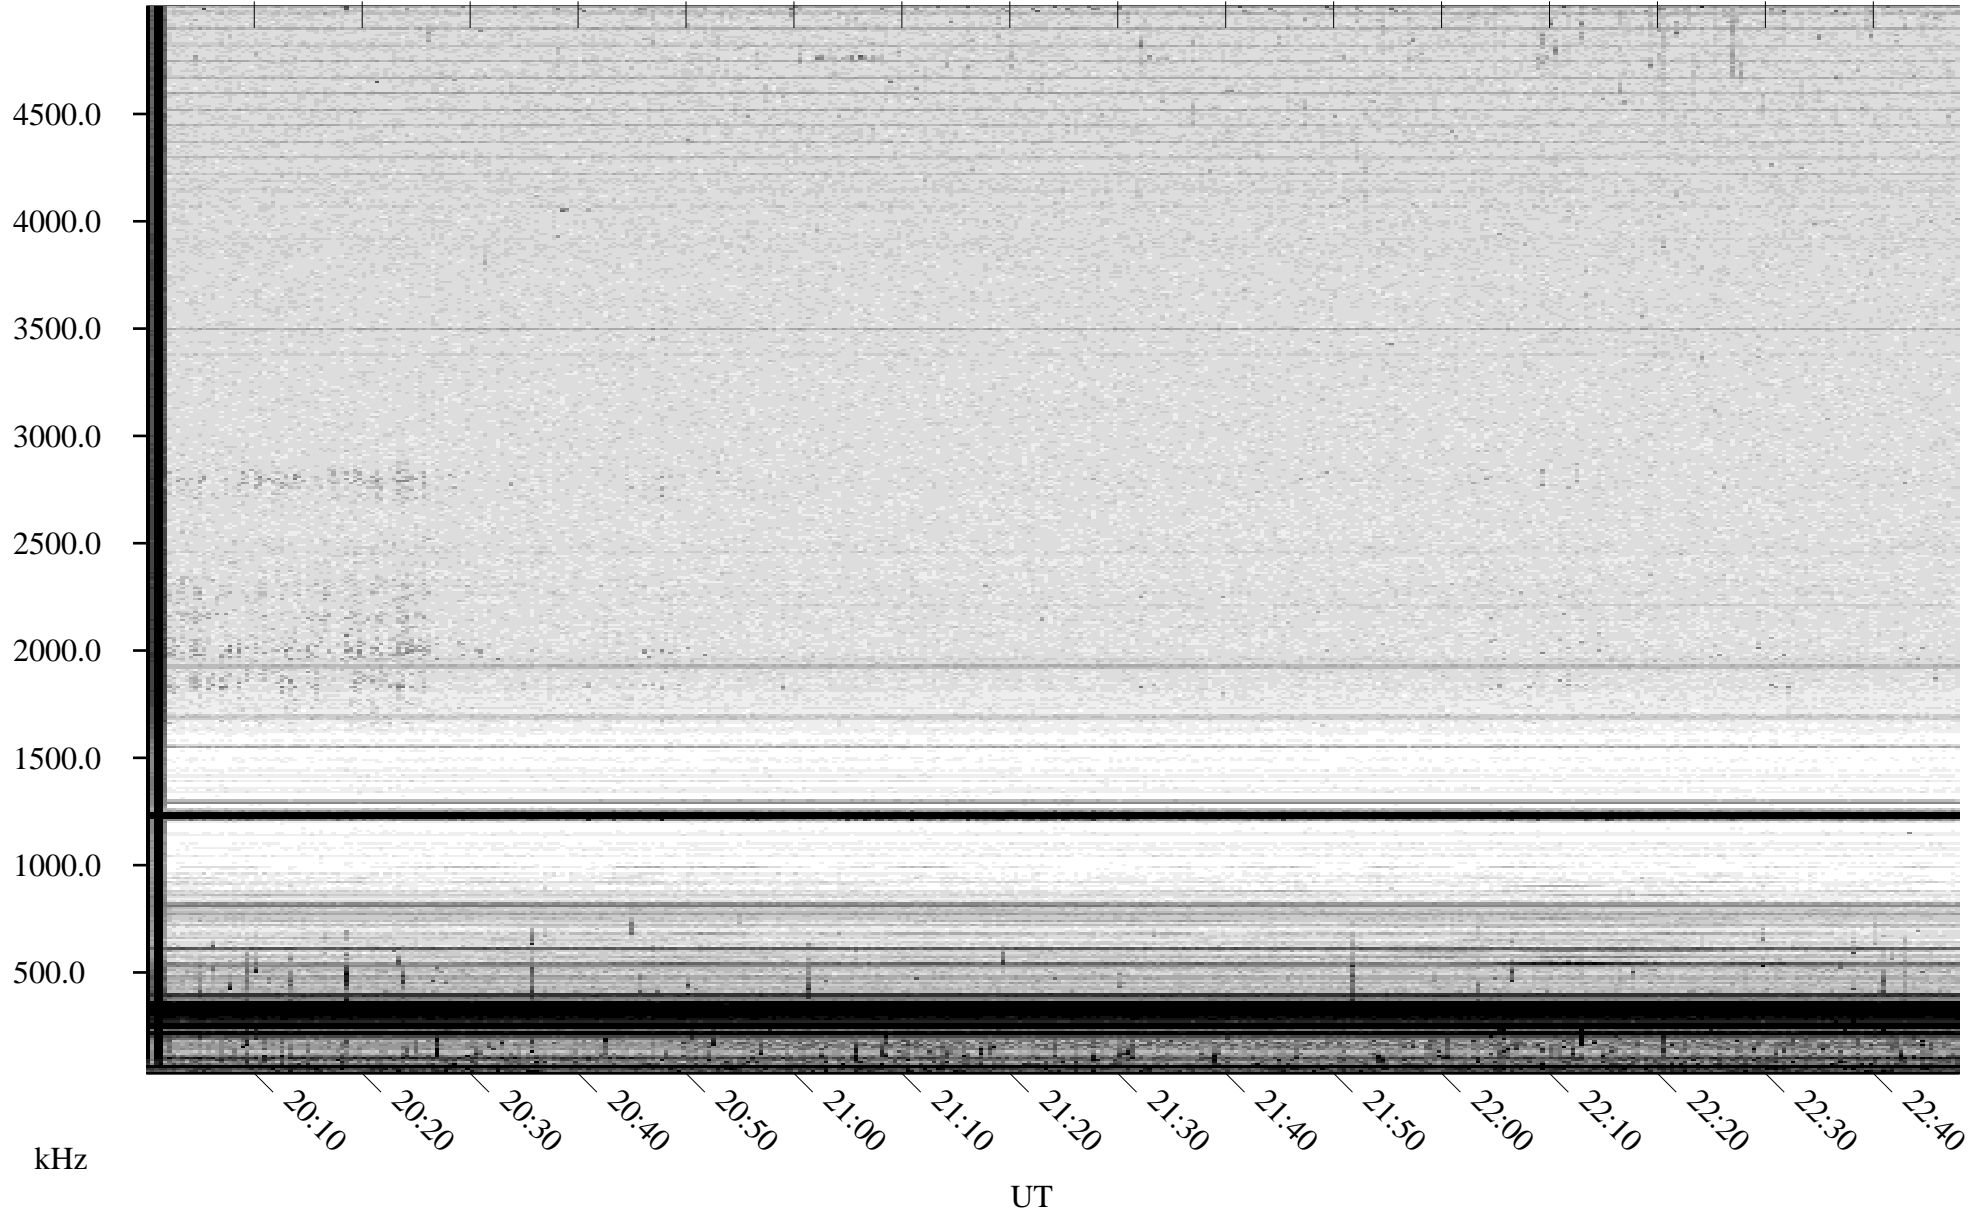

06/09/2007 Churchill, Manitoba

Linear Scale Black = 161 White = 15

CH07160L.R02m max_12

Page 1

06/09/2007 Churchill, Manitoba

Linear Scale Black = 161 White = 15

CH07160L.R02m max_12

Page 2

06/10/2007 Churchill, Manitoba

Linear Scale Black = 161 White = 15

CH07160L.R02m max_12

Page 3

06/10/2007 Churchill, Manitoba

Linear Scale Black = 161 White = 15

CH07160L.R02m max_12

Page 4

06/10/2007 Churchill, Manitoba

Linear Scale Black = 161 White = 15

CH07160L.R02m max_12

Page 5

06/10/2007 Churchill, Manitoba

Linear Scale Black = 161 White = 15

CH07160L.R02m max_12

Page 6

06/10/2007 Churchill, Manitoba

Linear Scale Black = 161 White = 15

CH07160L.R02m max_12

Page 7

06/10/2007 Churchill, Manitoba

Linear Scale Black = 161 White = 15

CH07160L.R02m max_12