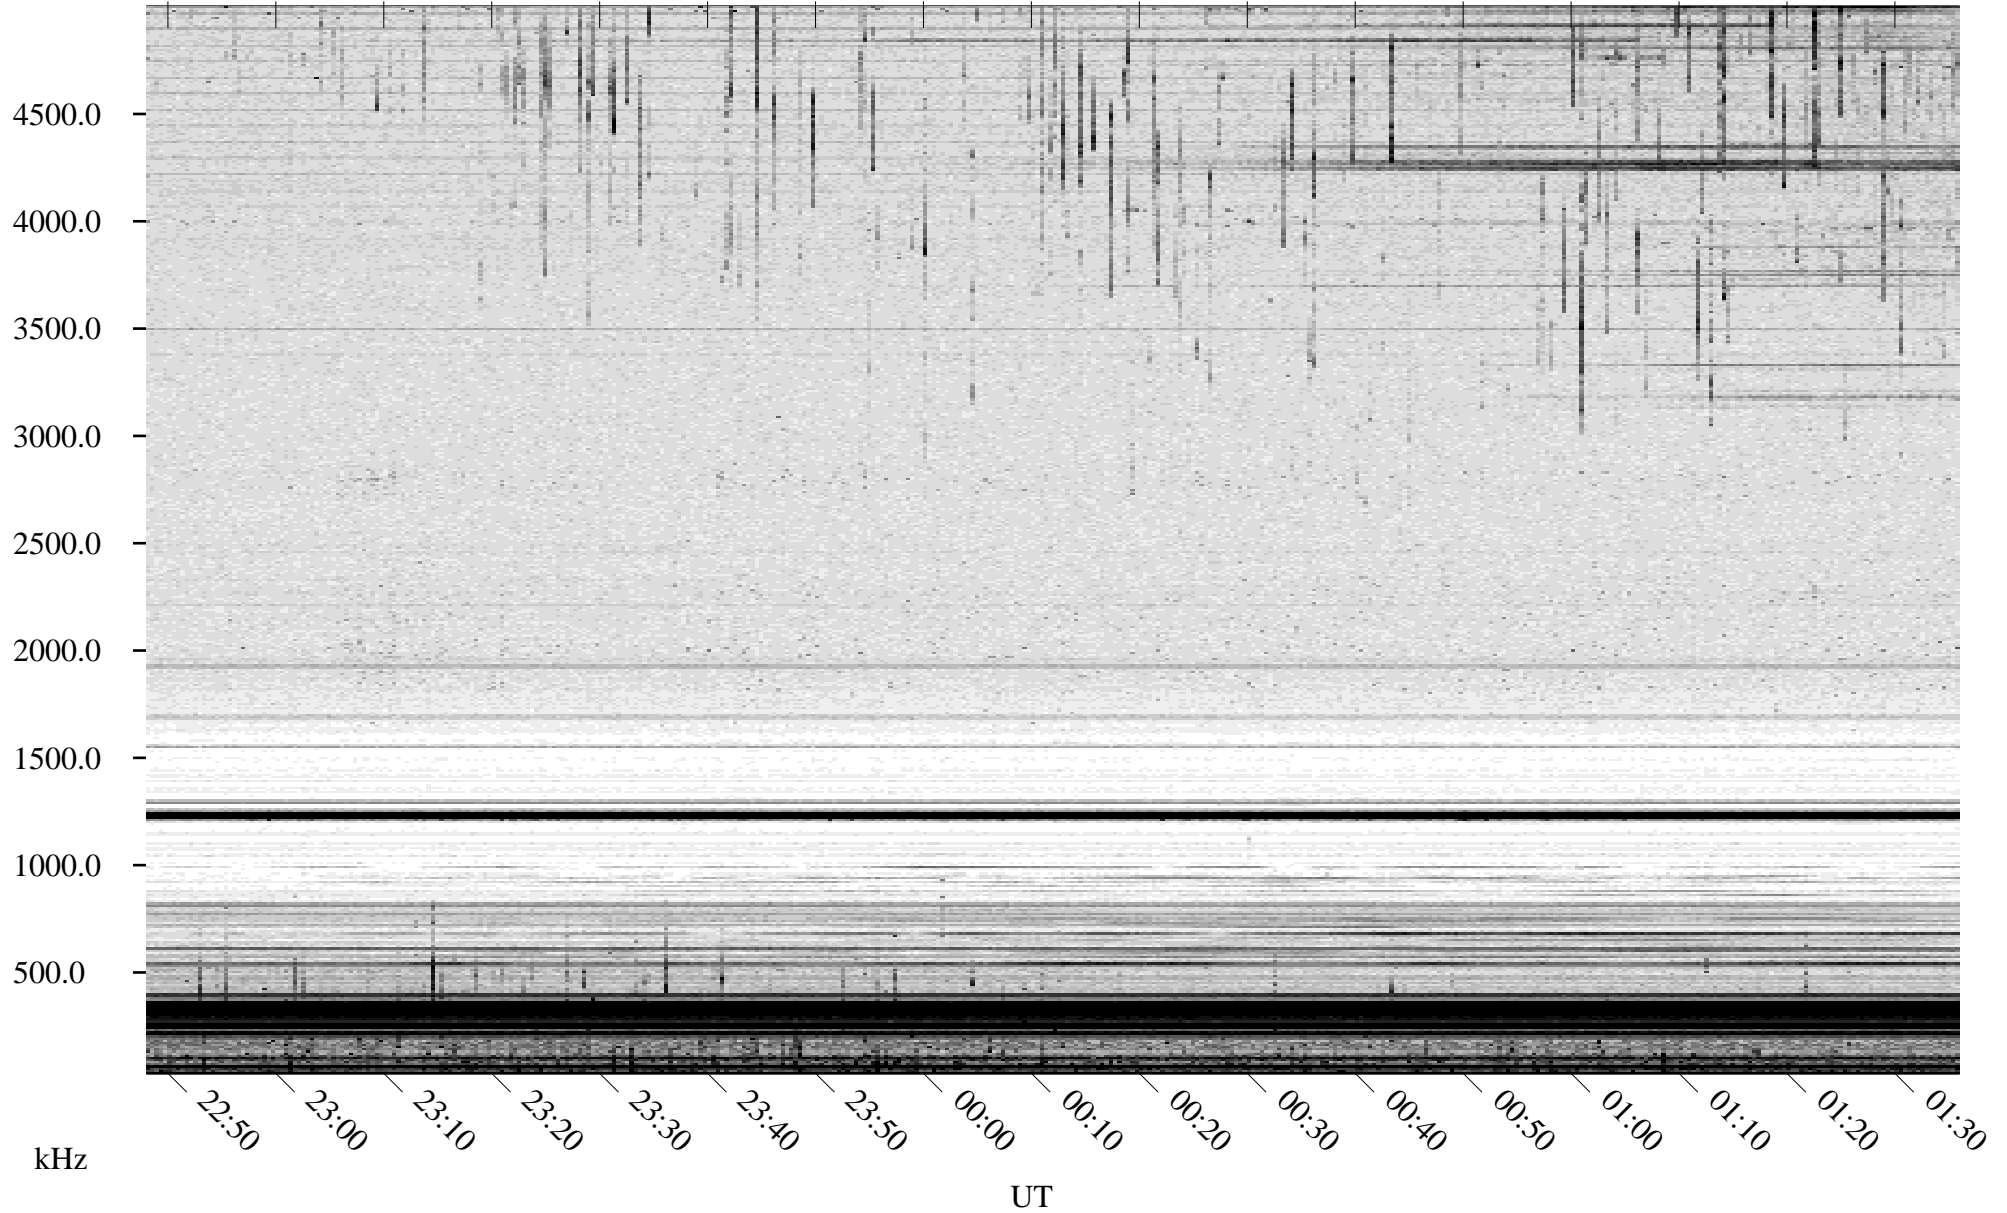

06/09/2007 Churchill, Manitoba

Linear Scale Black = 161 White = 15

CH07160L.R02m max_12

Page 1

06/09/2007 Churchill, Manitoba

Linear Scale Black = 161 White = 15

CH07160L.R02m max_12

Page 2

06/10/2007 Churchill, Manitoba

Linear Scale Black = 161 White = 15

CH07160L.R02m max_12

Page 3

06/10/2007 Churchill, Manitoba

Linear Scale Black = 161 White = 15

CH07160L.R02m max_12

Page 4

06/10/2007 Churchill, Manitoba

Linear Scale Black = 161 White = 15

CH07160L.R02m max_12

Page 5

06/10/2007 Churchill, Manitoba

Linear Scale Black = 161 White = 15

CH07160L.R02m max_12

Page 6

06/10/2007 Churchill, Manitoba

Linear Scale Black = 161 White = 15

CH07160L.R02m max_12

Page 7

06/10/2007 Churchill, Manitoba

Linear Scale Black = 161 White = 15

CH07160L.R02m max_12