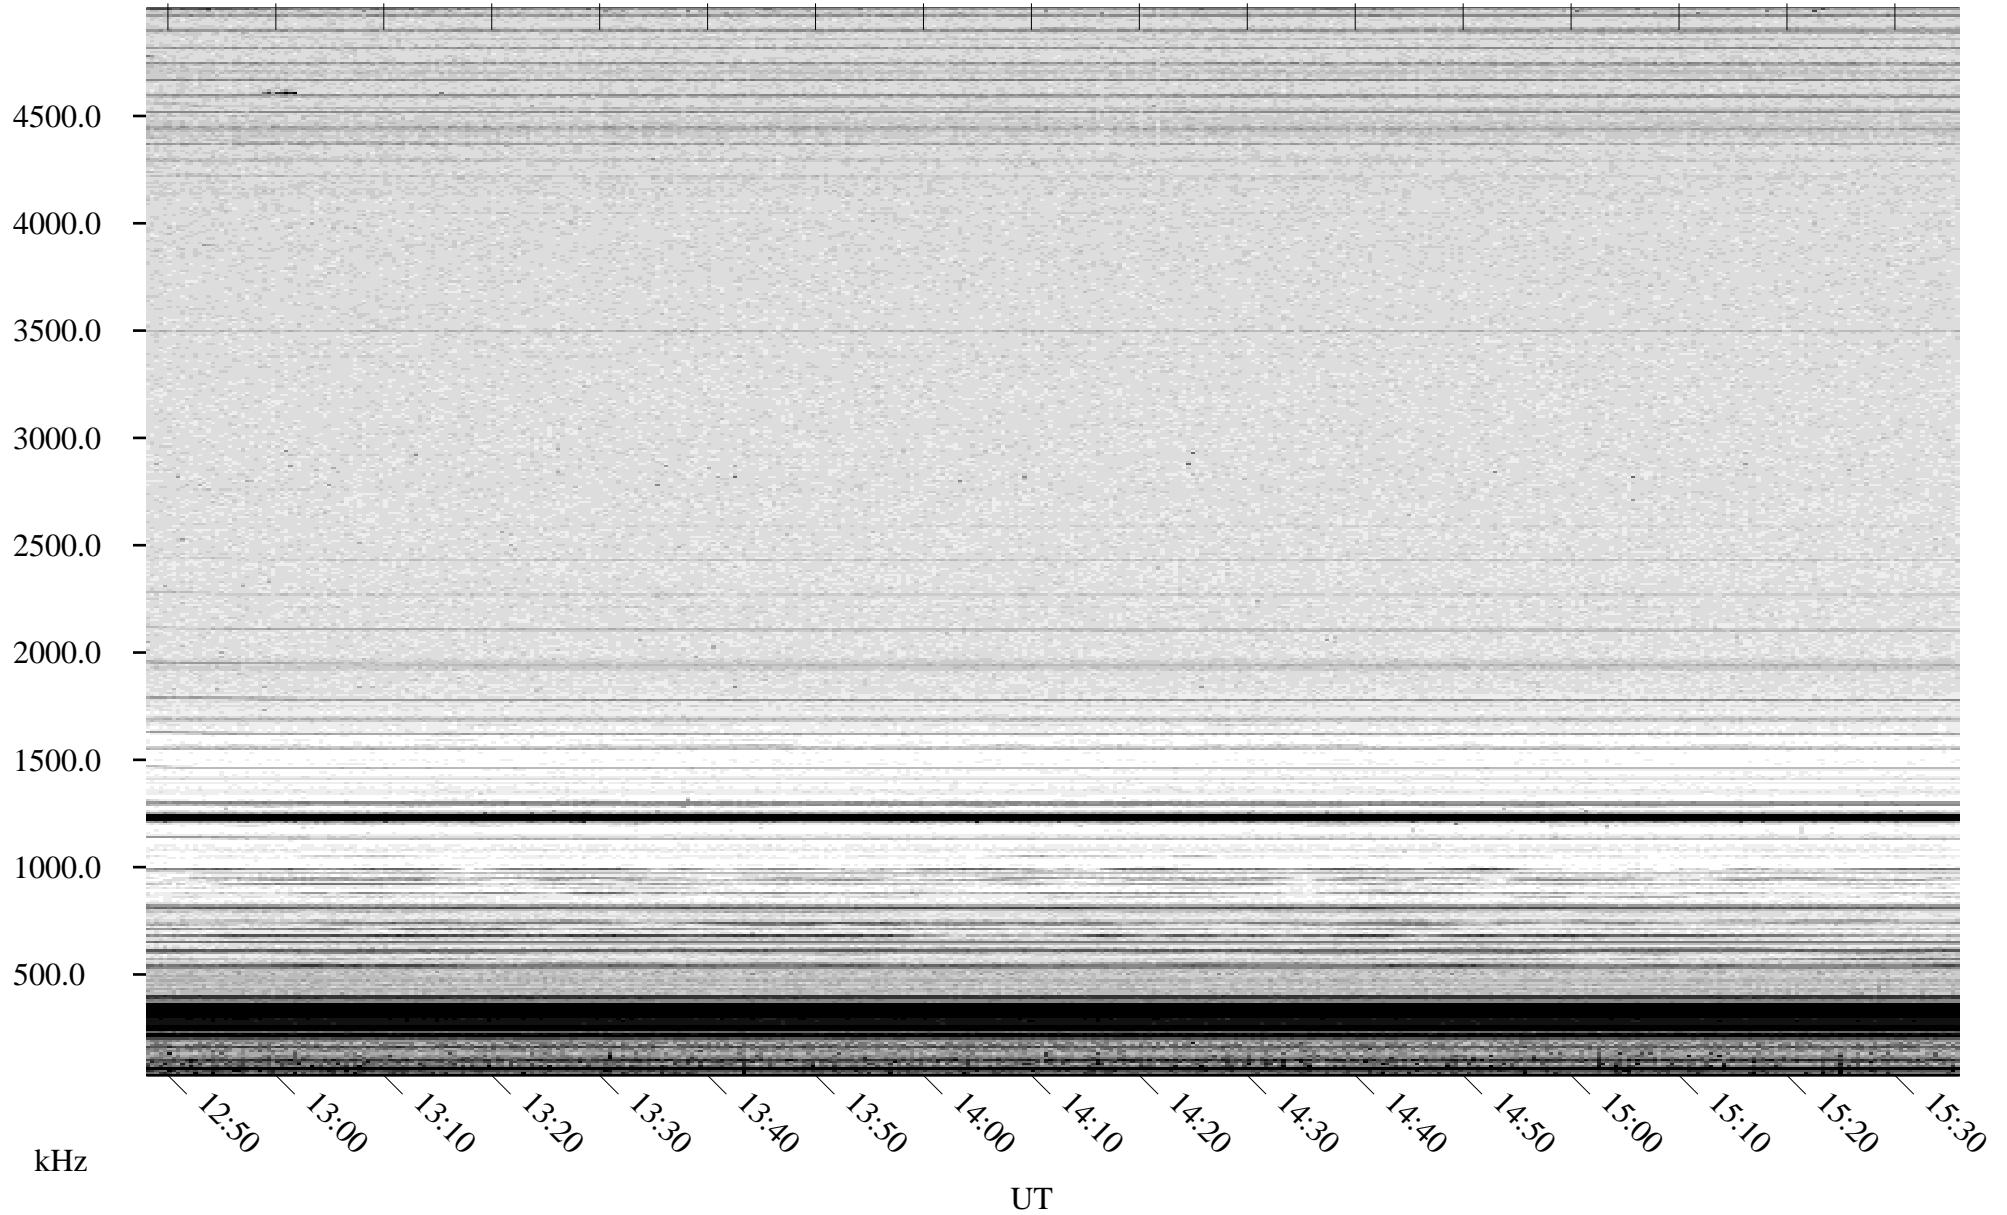

06/09/2007 Churchill, Manitoba

Linear Scale Black = 161 White = 15

CH07160L.R02m max_12

Page 1

06/09/2007 Churchill, Manitoba

Linear Scale Black = 161 White = 15

CH07160L.R02m max_12

Page 2

06/10/2007 Churchill, Manitoba

Linear Scale Black = 161 White = 15

CH07160L.R02m max_12

Page 3

06/10/2007 Churchill, Manitoba

Linear Scale Black = 161 White = 15

CH07160L.R02m max_12

Page 4

06/10/2007 Churchill, Manitoba

Linear Scale Black = 161 White = 15

CH07160L.R02m max_12

Page 5

06/10/2007 Churchill, Manitoba

Linear Scale Black = 161 White = 15

CH07160L.R02m max_12

Page 6

06/10/2007 Churchill, Manitoba

Linear Scale Black = 161 White = 15

CH07160L.R02m max_12

Page 7

06/10/2007 Churchill, Manitoba

Linear Scale Black = 161 White = 15

CH07160L.R02m max_12