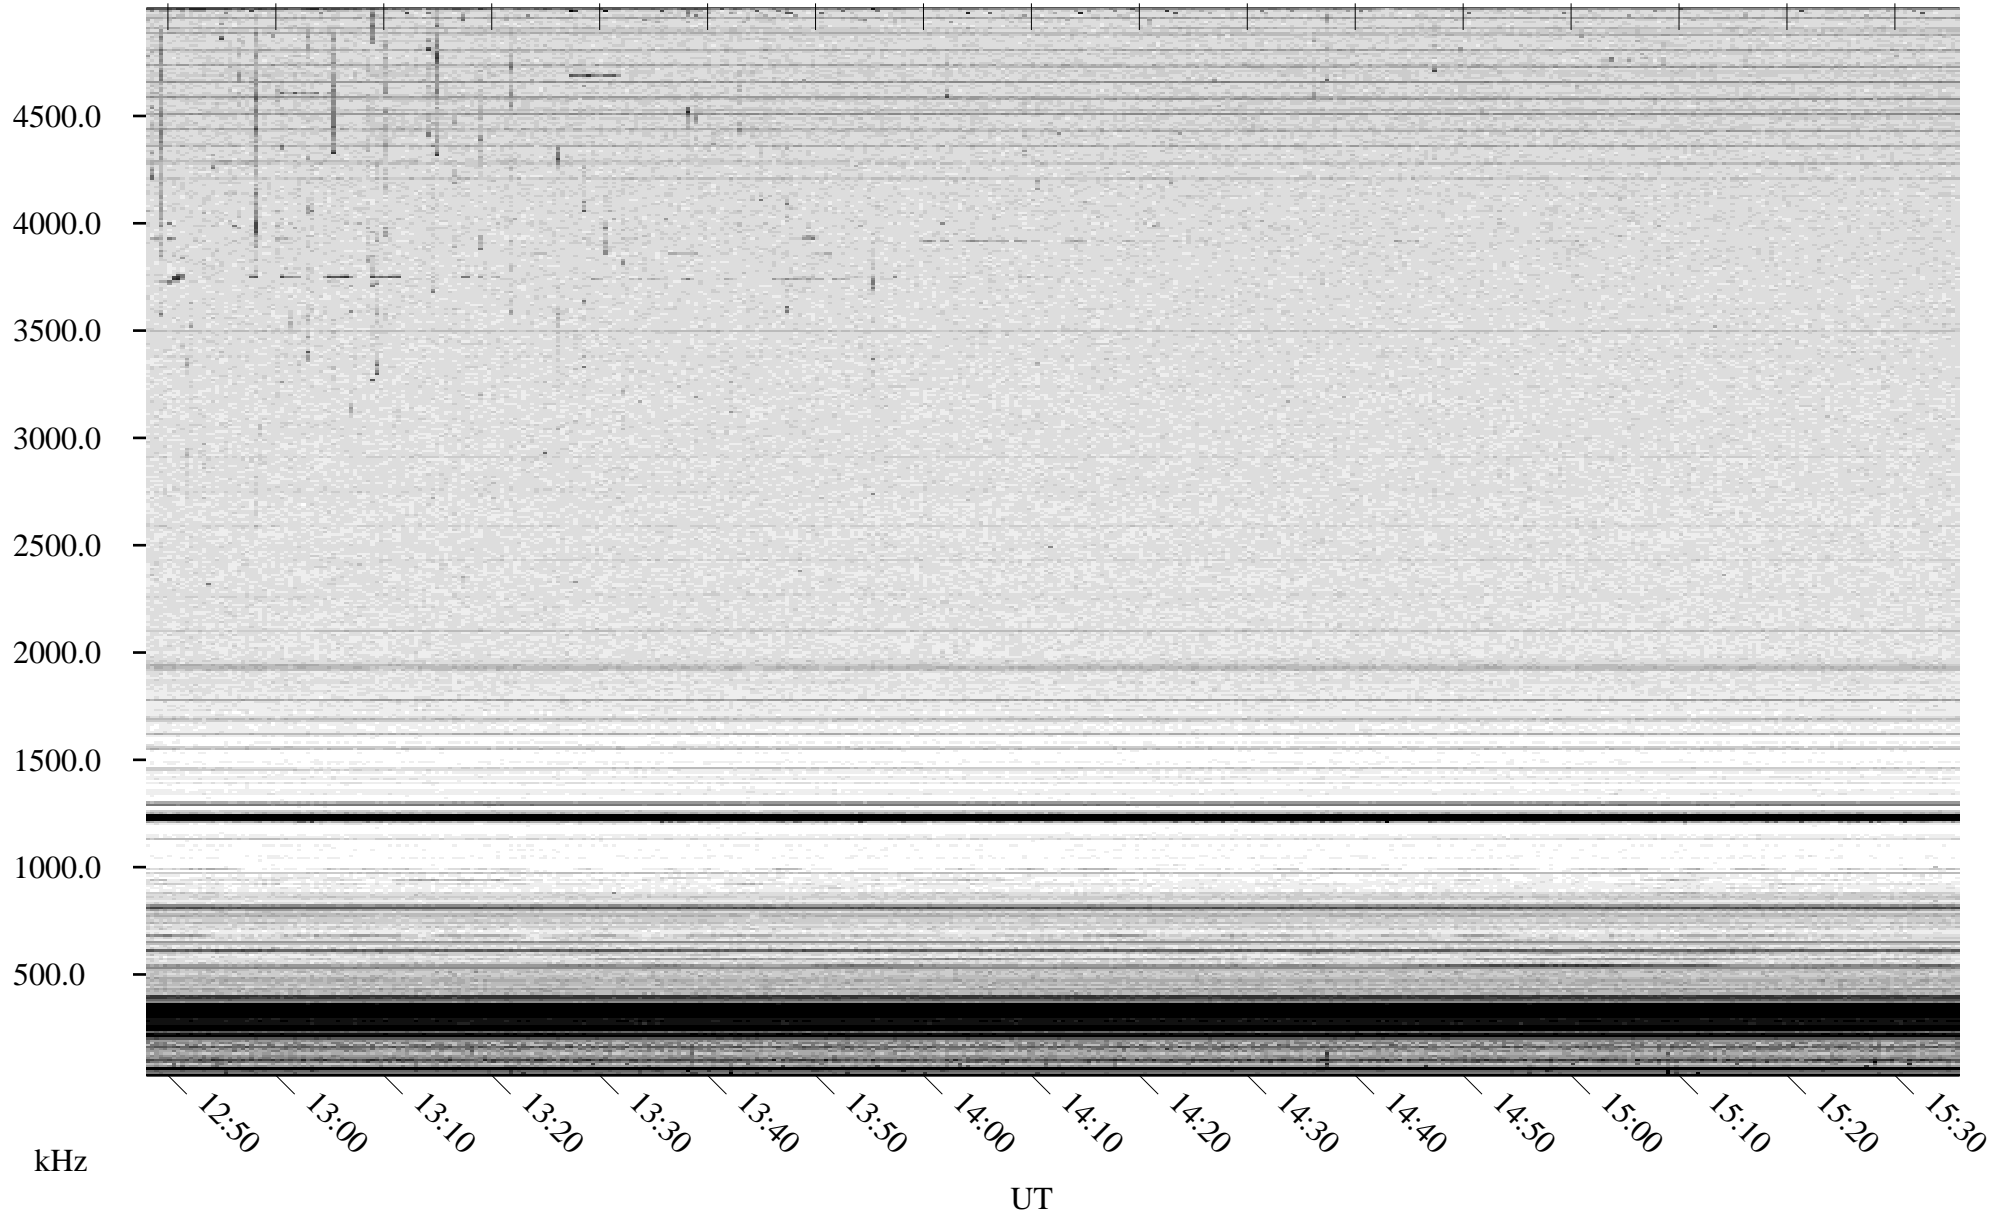

06/10/2007 Churchill, Manitoba

Linear Scale Black = 161 White = 15

CH07161L.R00m max_12

Page 1

06/10/2007 Churchill, Manitoba

Linear Scale Black = 161 White = 15

CH07161L.R00m max_12

Page 2

06/11/2007 Churchill, Manitoba

Linear Scale Black = 161 White = 15

CH07161L.R00m max_12

Page 3

06/11/2007 Churchill, Manitoba

Linear Scale Black = 161 White = 15

CH07161L.R00m max_12

Page 4

06/11/2007 Churchill, Manitoba

Linear Scale Black = 161 White = 15

CH07161L.R00m max_12

Page 5

06/11/2007 Churchill, Manitoba

Linear Scale Black = 161 White = 15

CH07161L.R00m max_12

Page 6

06/11/2007 Churchill, Manitoba

Linear Scale Black = 161 White = 15

CH07161L.R00m max_12

Page 7

06/11/2007 Churchill, Manitoba

Linear Scale Black = 161 White = 15

CH07161L.R00m max_12

Page 8