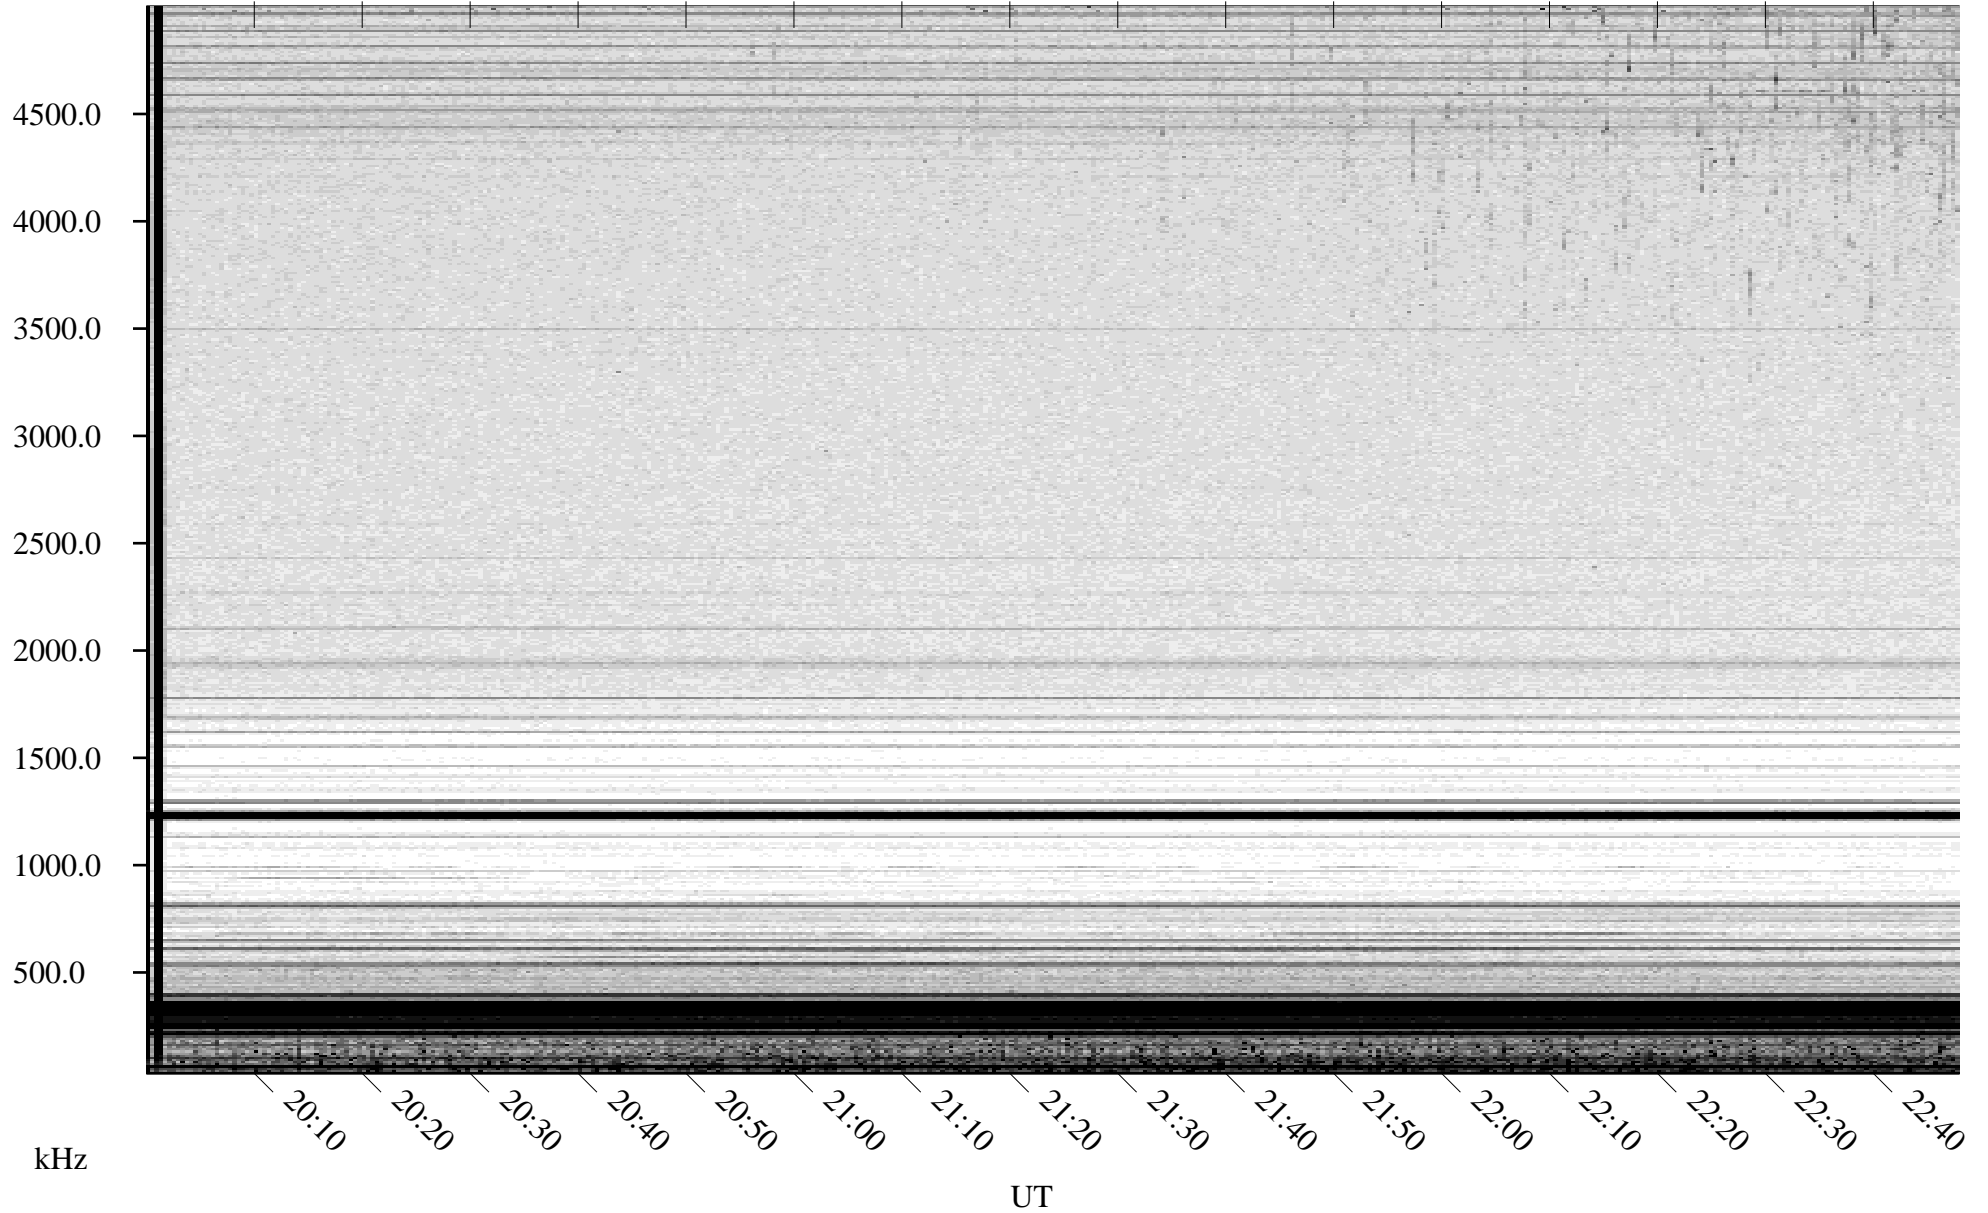

06/10/2007 Churchill, Manitoba

Linear Scale Black = 161 White = 15

CH07161L.R00m max_12

Page 1

06/10/2007 Churchill, Manitoba

Linear Scale Black = 161 White = 15

CH07161L.R00m max_12

Page 2

06/11/2007 Churchill, Manitoba

Linear Scale Black = 161 White = 15

CH07161L.R00m max_12

Page 3

06/11/2007 Churchill, Manitoba

Linear Scale Black = 161 White = 15

CH07161L.R00m max_12

Page 4

06/11/2007 Churchill, Manitoba

Linear Scale Black = 161 White = 15

CH07161L.R00m max_12

Page 5

06/11/2007 Churchill, Manitoba

Linear Scale Black = 161 White = 15

CH07161L.R00m max_12

Page 6

06/11/2007 Churchill, Manitoba

Linear Scale Black = 161 White = 15

CH07161L.R00m max_12

Page 7

06/11/2007 Churchill, Manitoba

Linear Scale Black = 161 White = 15

CH07161L.R00m max_12

Page 8