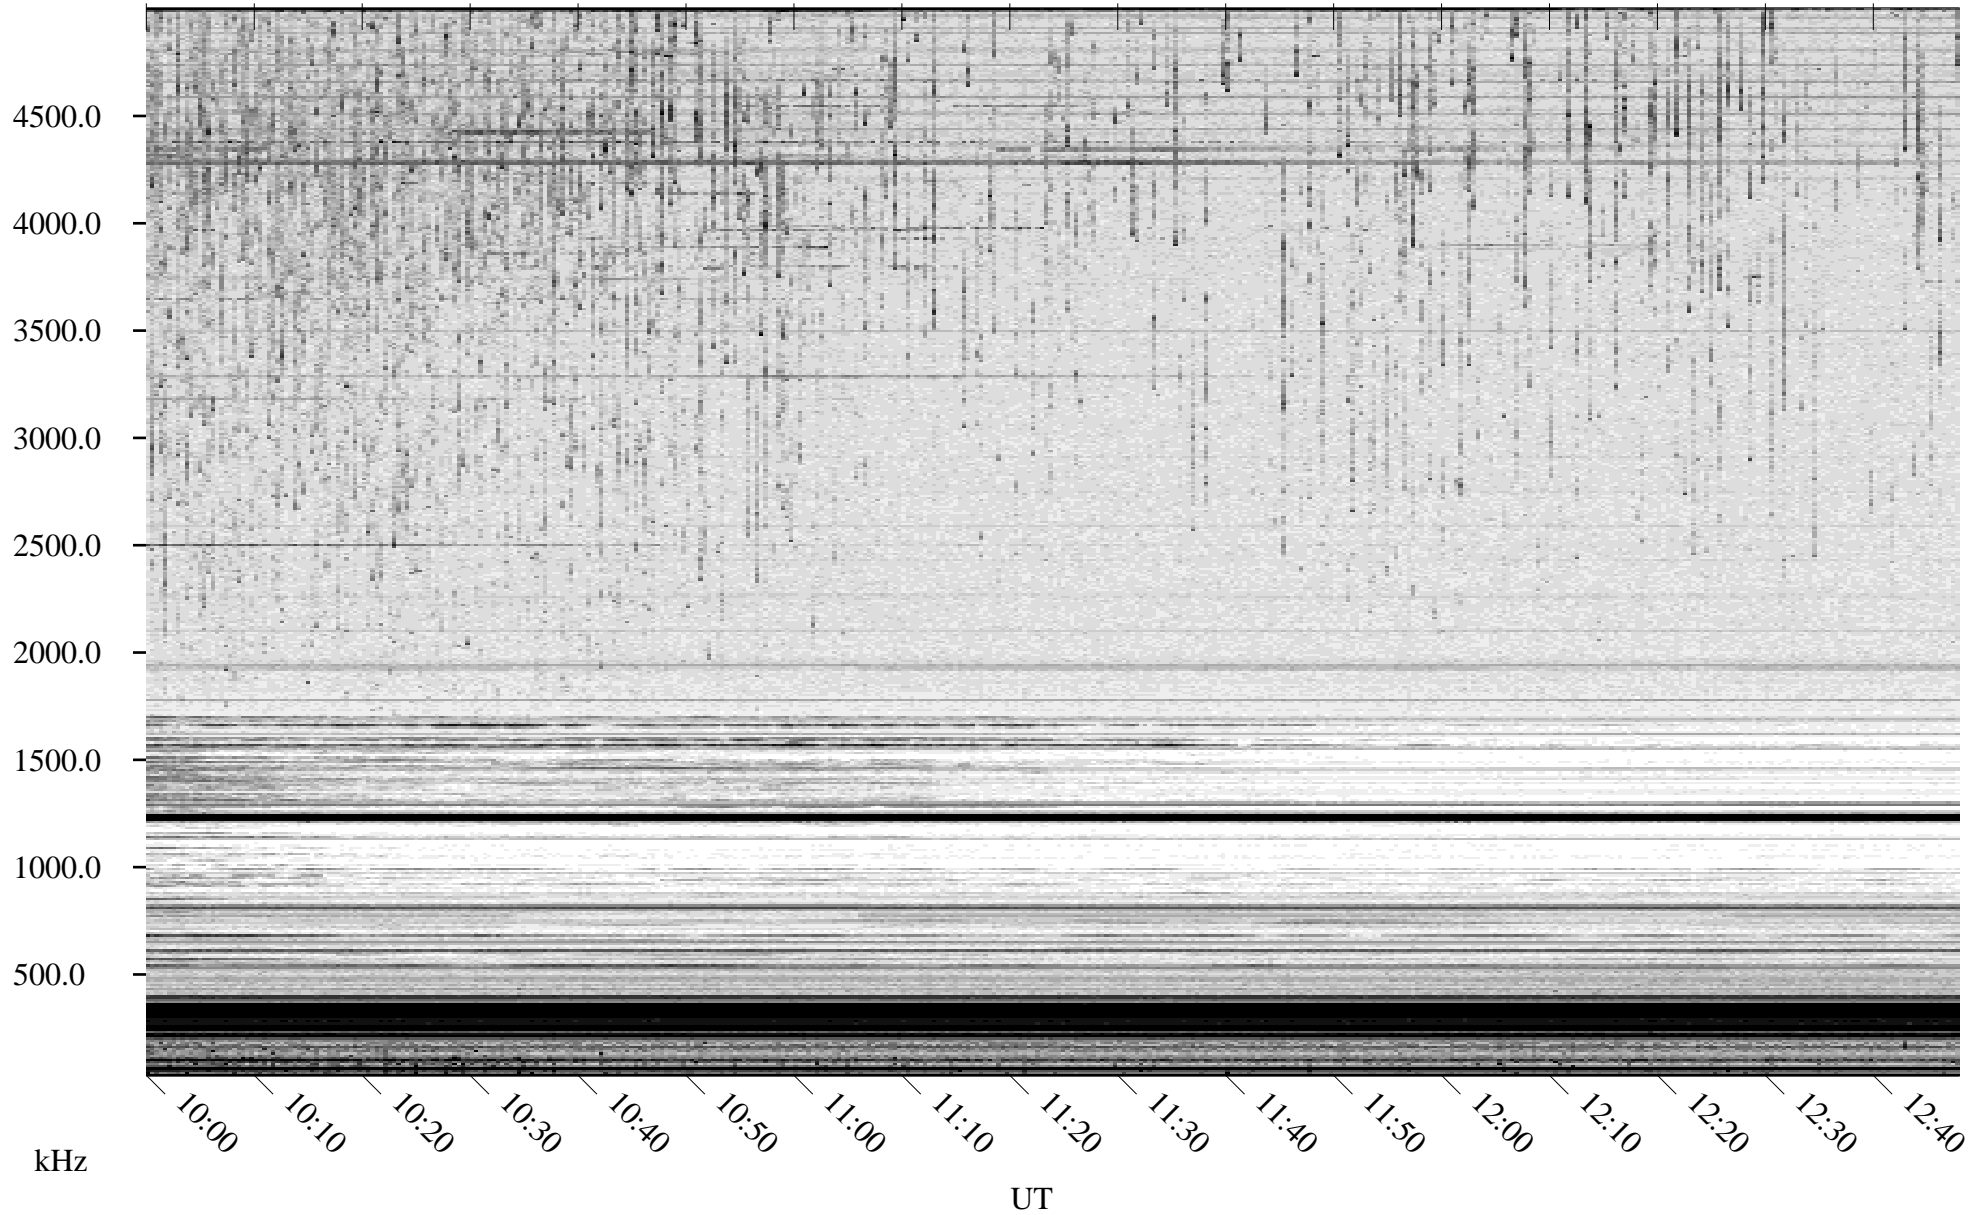

06/10/2007 Churchill, Manitoba

Linear Scale Black = 161 White = 15

CH07161L.R00m max_12

Page 1

06/10/2007 Churchill, Manitoba

Linear Scale Black = 161 White = 15

CH07161L.R00m max_12

Page 2

06/11/2007 Churchill, Manitoba

Linear Scale Black = 161 White = 15

CH07161L.R00m max_12

Page 3

06/11/2007 Churchill, Manitoba

Linear Scale Black = 161 White = 15

CH07161L.R00m max_12

Page 4

06/11/2007 Churchill, Manitoba

Linear Scale Black = 161 White = 15

CH07161L.R00m max_12

Page 5

06/11/2007 Churchill, Manitoba

Linear Scale Black = 161 White = 15

CH07161L.R00m max_12

Page 6

06/11/2007 Churchill, Manitoba

Linear Scale Black = 161 White = 15

CH07161L.R00m max_12

Page 7

06/11/2007 Churchill, Manitoba

Linear Scale Black = 161 White = 15

CH07161L.R00m max_12

Page 8