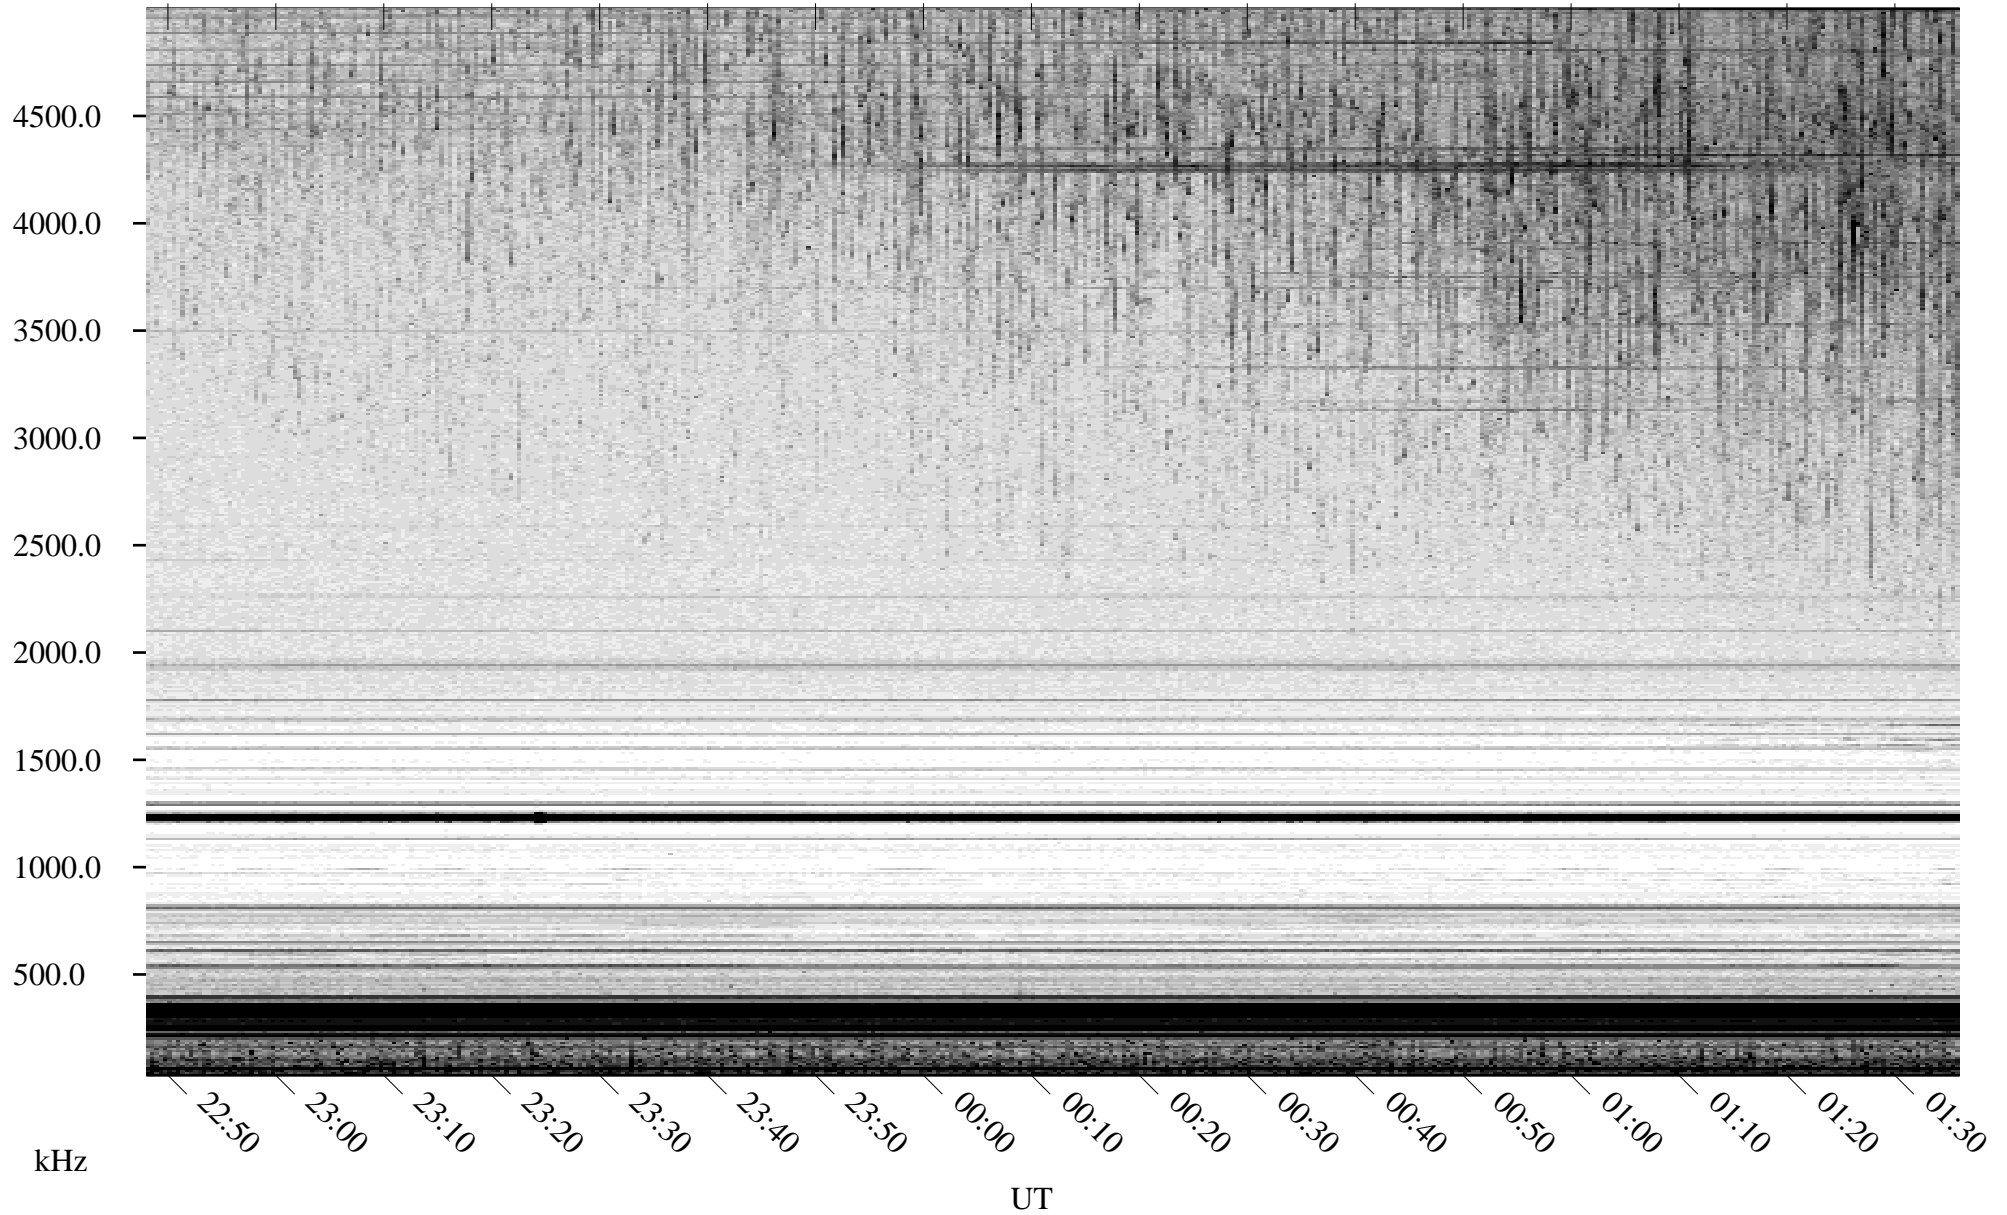

06/10/2007 Churchill, Manitoba

Linear Scale Black = 161 White = 15

CH07161L.R00m max_12

Page 1

06/10/2007 Churchill, Manitoba

Linear Scale Black = 161 White = 15

CH07161L.R00m max_12

Page 2

06/11/2007 Churchill, Manitoba

Linear Scale Black = 161 White = 15

CH07161L.R00m max_12

Page 3

06/11/2007 Churchill, Manitoba

Linear Scale Black = 161 White = 15

CH07161L.R00m max_12

Page 4

06/11/2007 Churchill, Manitoba

Linear Scale Black = 161 White = 15

CH07161L.R00m max_12

Page 5

06/11/2007 Churchill, Manitoba

Linear Scale Black = 161 White = 15

CH07161L.R00m max_12

Page 6

06/11/2007 Churchill, Manitoba

Linear Scale Black = 161 White = 15

CH07161L.R00m max_12

Page 7

06/11/2007 Churchill, Manitoba

Linear Scale Black = 161 White = 15

CH07161L.R00m max_12

Page 8