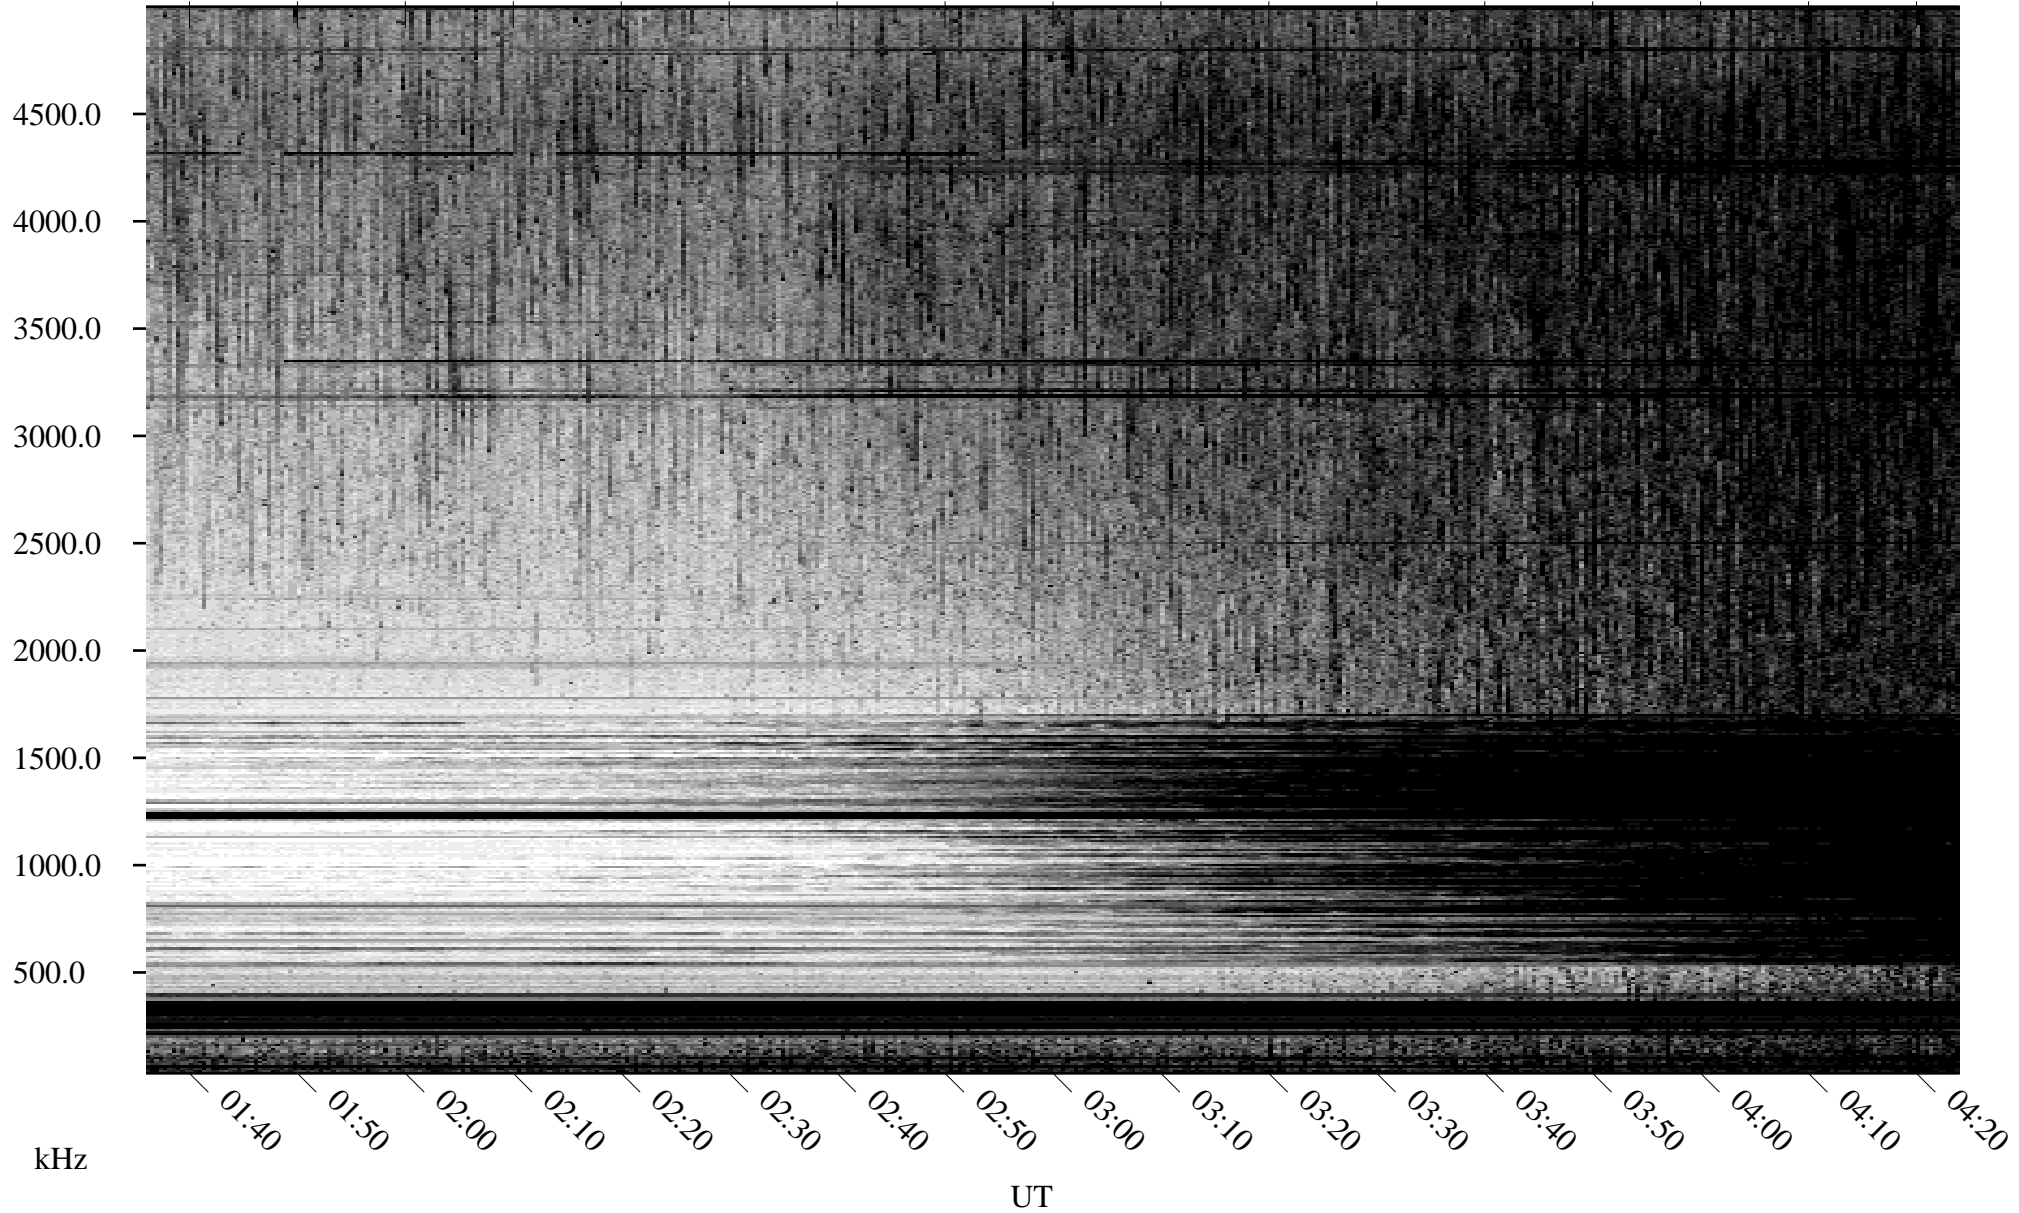

06/10/2007 Churchill, Manitoba

Linear Scale Black = 161 White = 15

CH07161L.R00m max_12

Page 1

06/10/2007 Churchill, Manitoba

Linear Scale Black = 161 White = 15

CH07161L.R00m max_12

Page 2

06/11/2007 Churchill, Manitoba

Linear Scale Black = 161 White = 15

CH07161L.R00m max_12

Page 3

06/11/2007 Churchill, Manitoba

Linear Scale Black = 161 White = 15

CH07161L.R00m max_12

Page 4

06/11/2007 Churchill, Manitoba

Linear Scale Black = 161 White = 15

CH07161L.R00m max_12

Page 5

06/11/2007 Churchill, Manitoba

Linear Scale Black = 161 White = 15

CH07161L.R00m max_12

Page 6

06/11/2007 Churchill, Manitoba

Linear Scale Black = 161 White = 15

CH07161L.R00m max_12

Page 7

06/11/2007 Churchill, Manitoba

Linear Scale Black = 161 White = 15

CH07161L.R00m max_12

Page 8