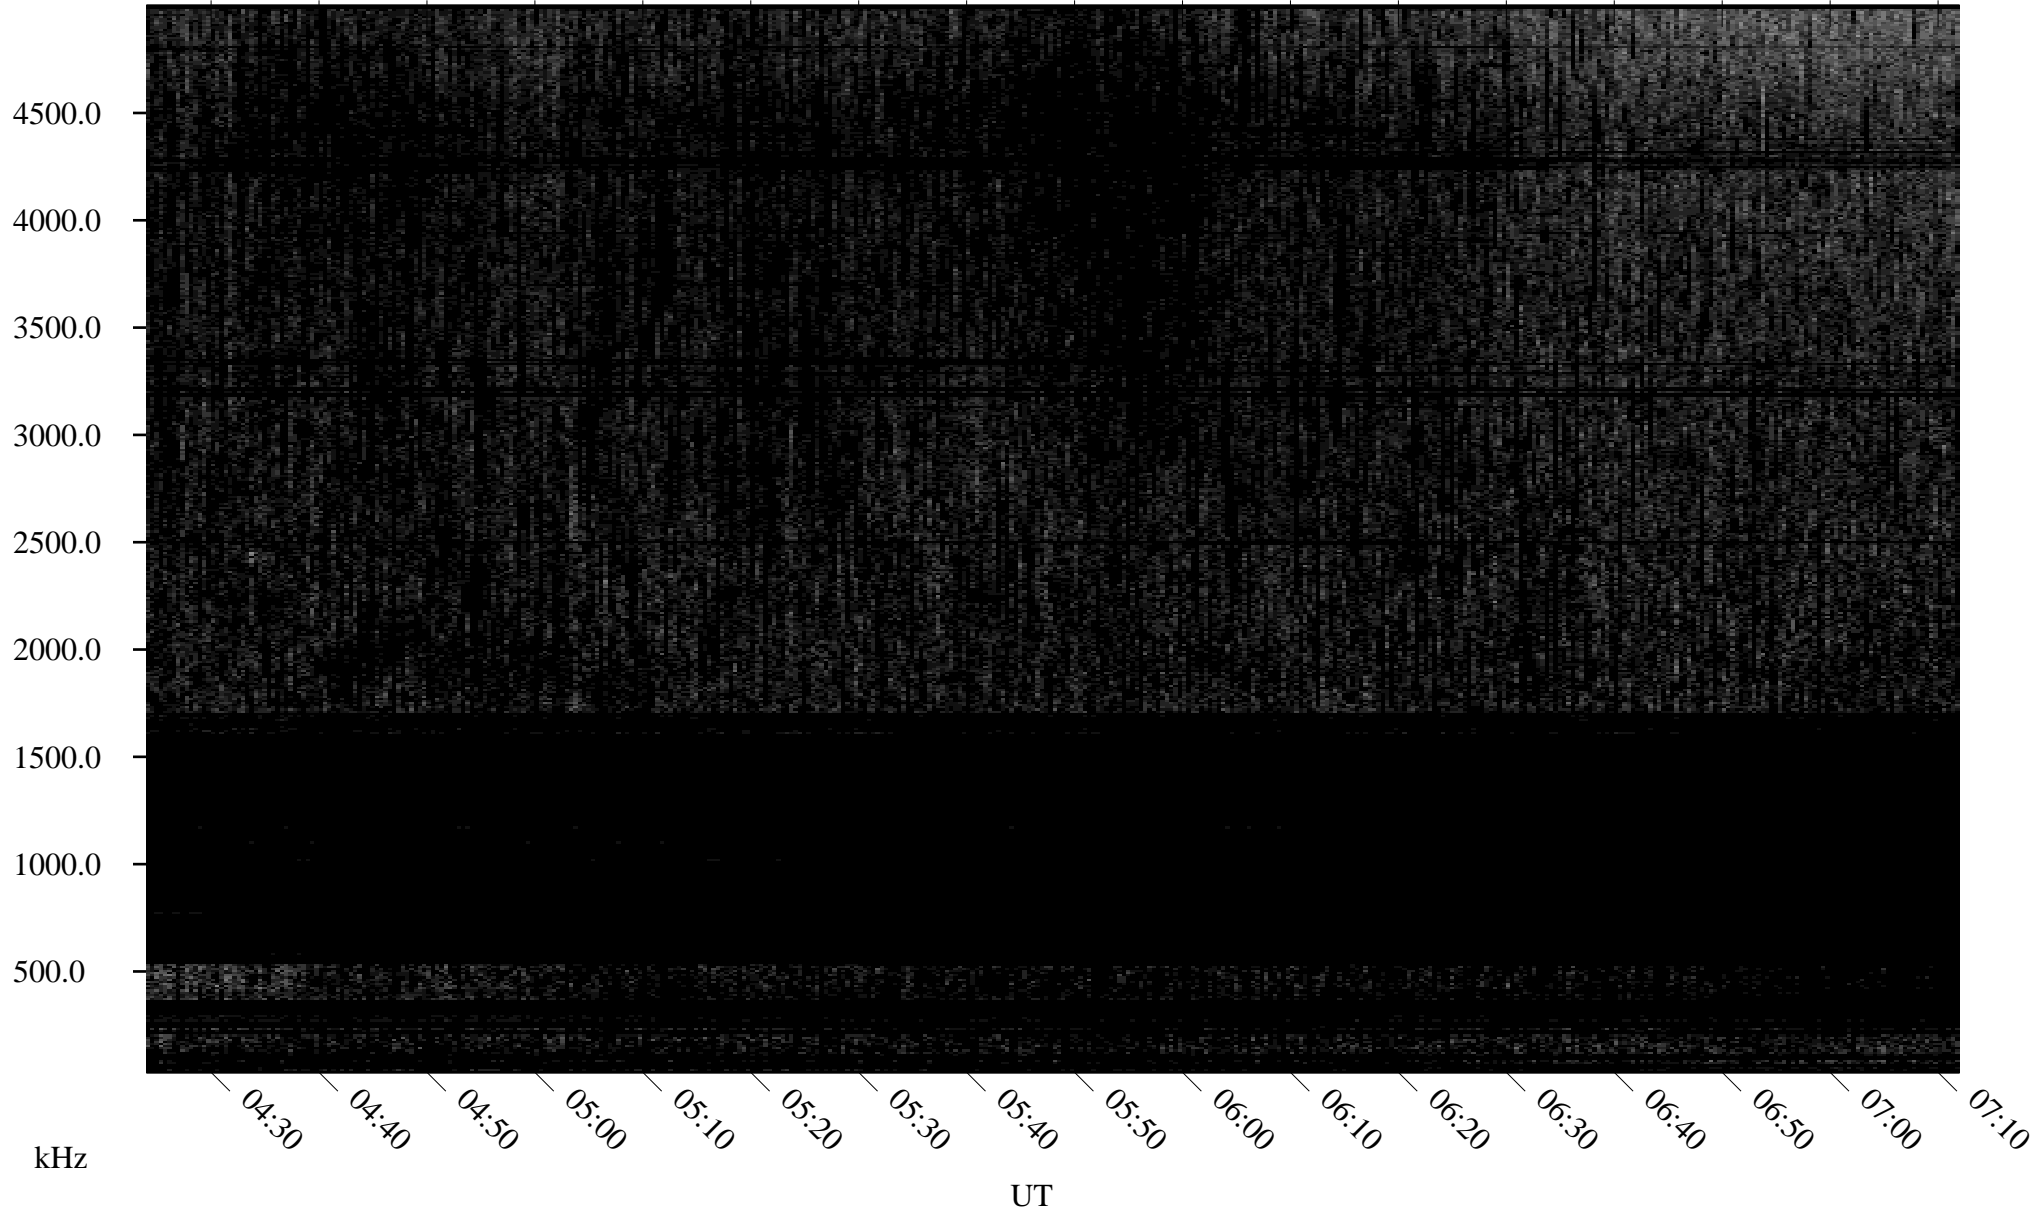

06/10/2007 Churchill, Manitoba

Linear Scale Black = 161 White = 15

CH07161L.R00m max_12

Page 1

06/10/2007 Churchill, Manitoba

Linear Scale Black = 161 White = 15

CH07161L.R00m max_12

Page 2

06/11/2007 Churchill, Manitoba

Linear Scale Black = 161 White = 15

CH07161L.R00m max_12

Page 3

06/11/2007 Churchill, Manitoba

Linear Scale Black = 161 White = 15

CH07161L.R00m max_12

Page 4

06/11/2007 Churchill, Manitoba

Linear Scale Black = 161 White = 15

CH07161L.R00m max_12

Page 5

06/11/2007 Churchill, Manitoba

Linear Scale Black = 161 White = 15

CH07161L.R00m max_12

Page 6

06/11/2007 Churchill, Manitoba

Linear Scale Black = 161 White = 15

CH07161L.R00m max_12

Page 7

06/11/2007 Churchill, Manitoba

Linear Scale Black = 161 White = 15

CH07161L.R00m max_12

Page 8