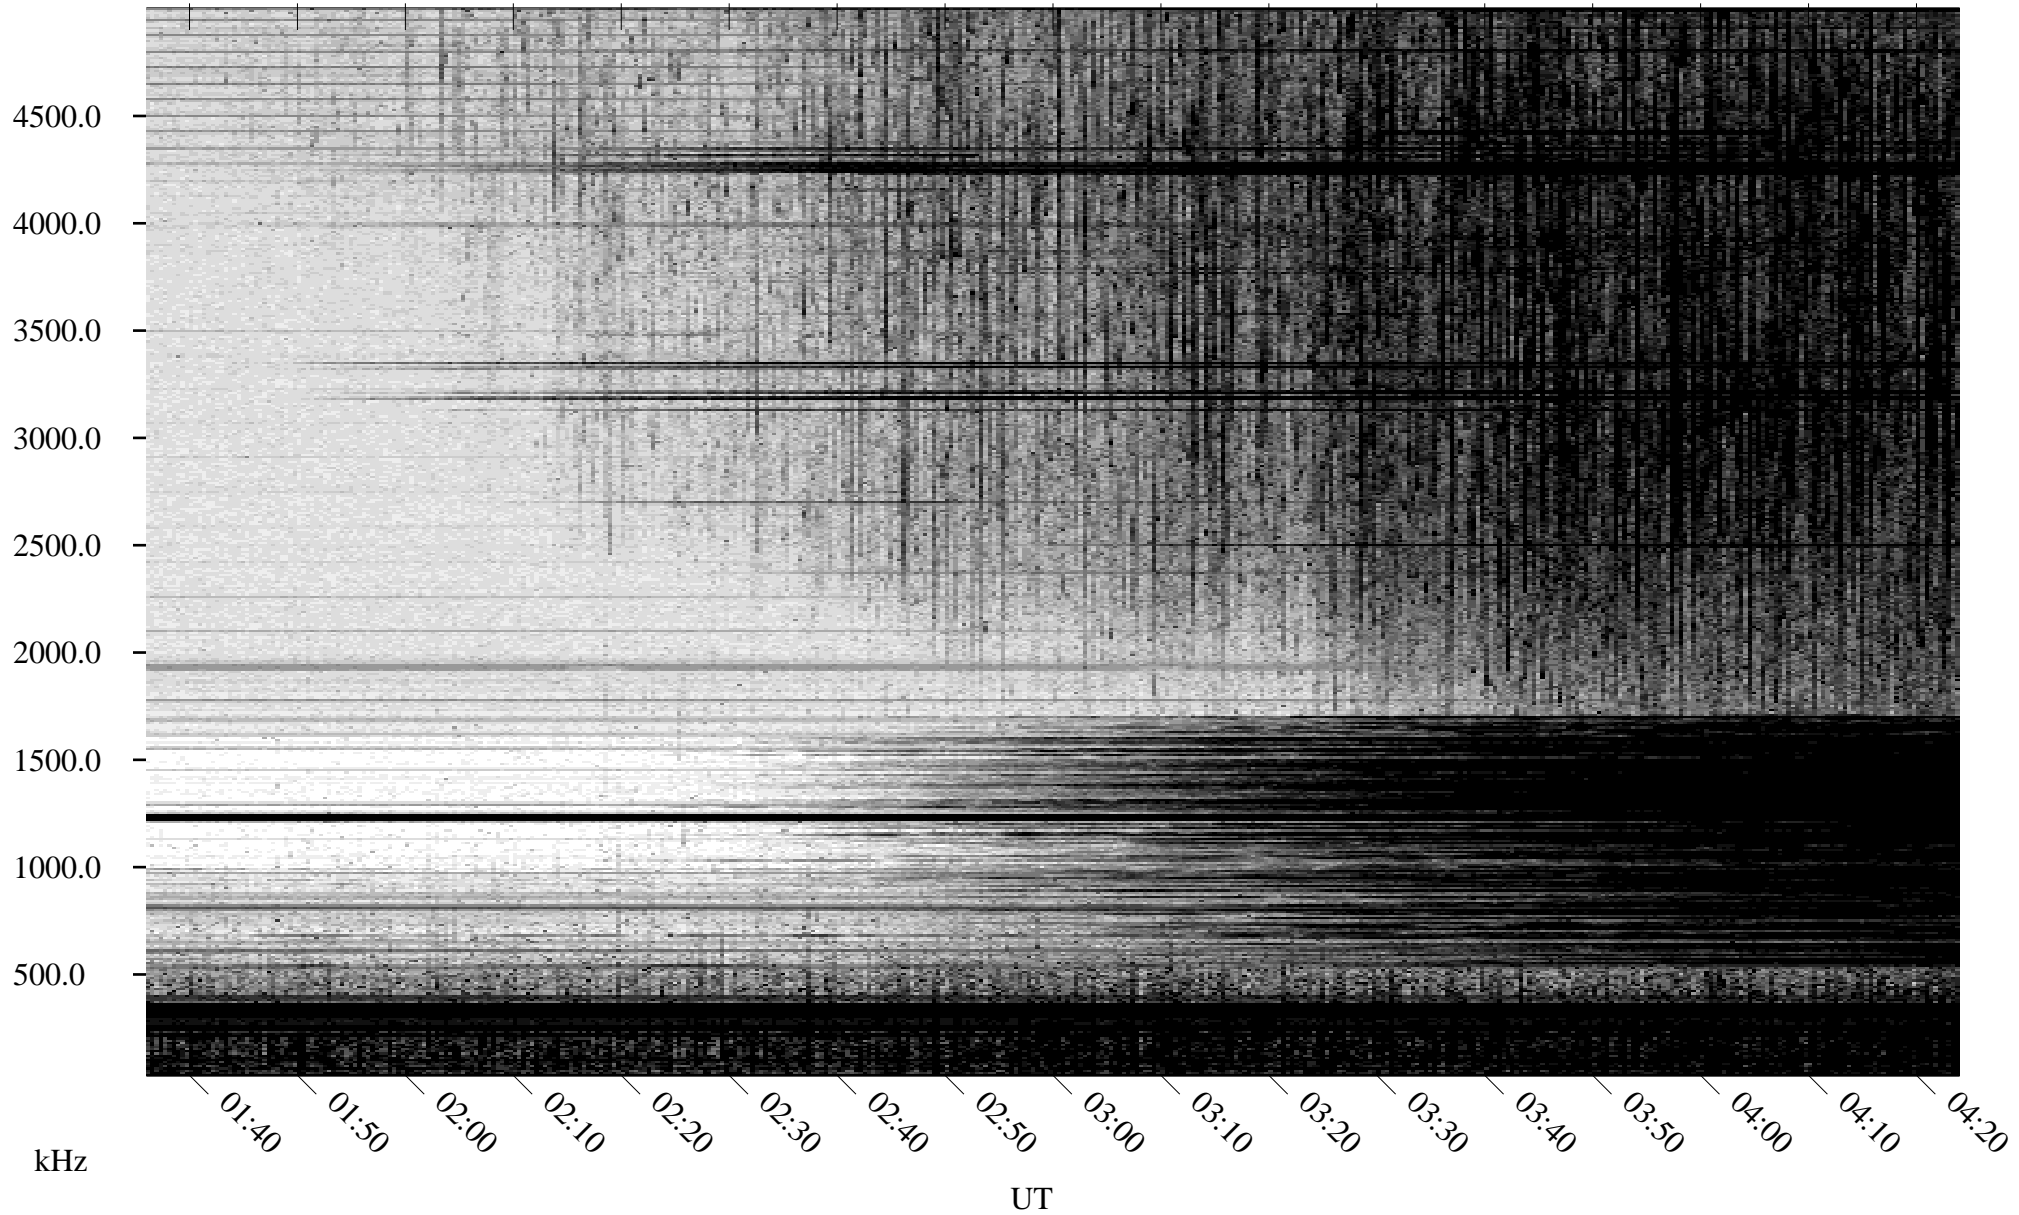

06/12/2007 Churchill, Manitoba

Linear Scale Black = 161 White = 15

CH07163L.R00m max_12

Page 1

06/12/2007 Churchill, Manitoba

Linear Scale Black = 161 White = 15

CH07163L.R00m max_12

Page 2

06/13/2007 Churchill, Manitoba

Linear Scale Black = 161 White = 15

CH07163L.R00m max_12

Page 3

06/13/2007 Churchill, Manitoba

Linear Scale Black = 161 White = 15

CH07163L.R00m max_12

Page 4

06/13/2007 Churchill, Manitoba

Linear Scale Black = 161 White = 15

CH07163L.R00m max_12

Page 5

06/13/2007 Churchill, Manitoba

Linear Scale Black = 161 White = 15

CH07163L.R00m max_12

Page 6

06/13/2007 Churchill, Manitoba

Linear Scale Black = 161 White = 15

CH07163L.R00m max_12

Page 7

06/13/2007 Churchill, Manitoba

Linear Scale Black = 161 White = 15

CH07163L.R00m max_12

Page 8