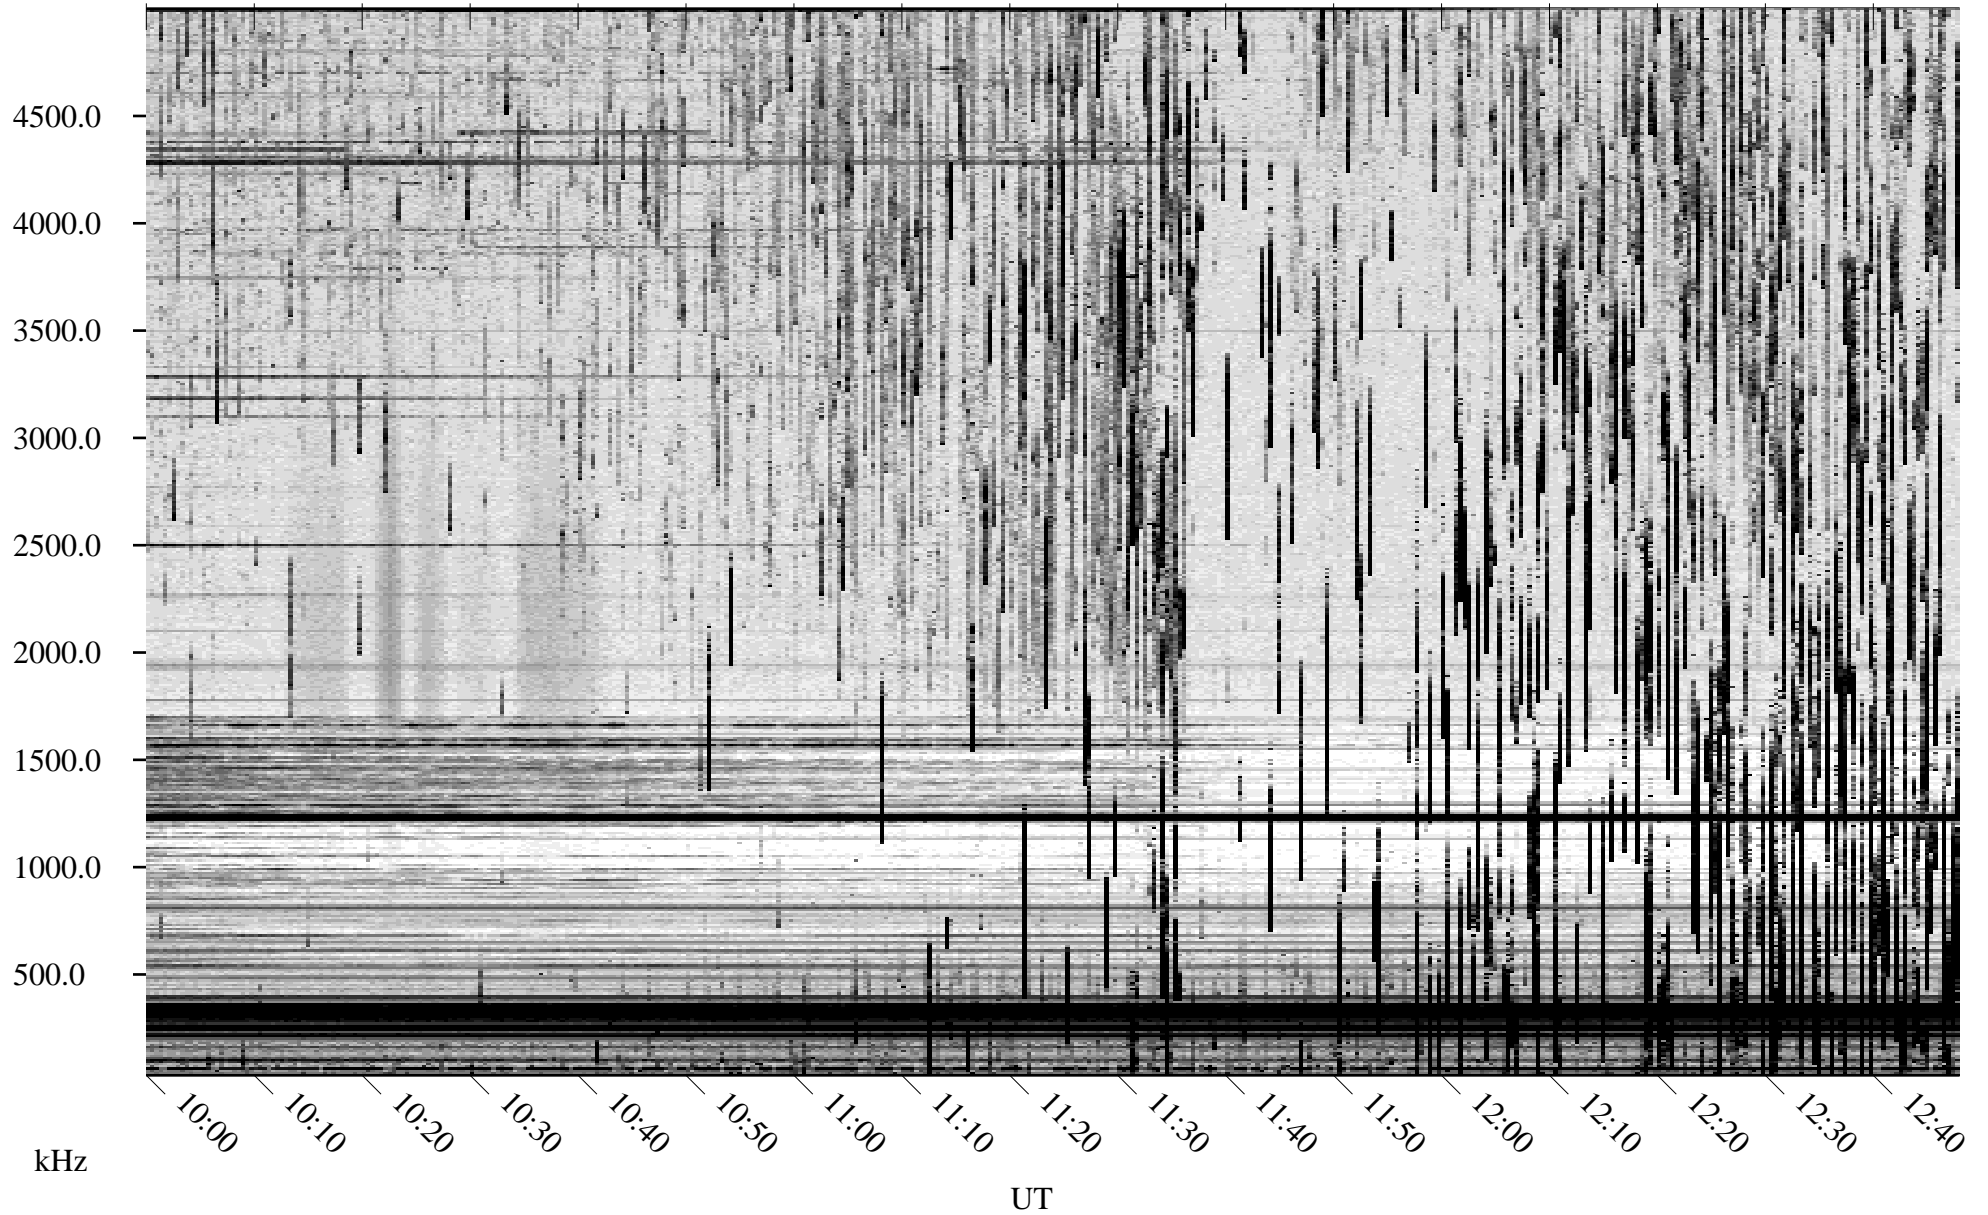

06/12/2007 Churchill, Manitoba

Linear Scale Black = 161 White = 15

CH07163L.R00m max_12

Page 1

06/12/2007 Churchill, Manitoba

Linear Scale Black = 161 White = 15

CH07163L.R00m max_12

Page 2

06/13/2007 Churchill, Manitoba

Linear Scale Black = 161 White = 15

CH07163L.R00m max_12

Page 3

06/13/2007 Churchill, Manitoba

Linear Scale Black = 161 White = 15

CH07163L.R00m max_12

Page 4

06/13/2007 Churchill, Manitoba

Linear Scale Black = 161 White = 15

CH07163L.R00m max_12

Page 5

06/13/2007 Churchill, Manitoba

Linear Scale Black = 161 White = 15

CH07163L.R00m max_12

Page 6

06/13/2007 Churchill, Manitoba

Linear Scale Black = 161 White = 15

CH07163L.R00m max_12

Page 7

06/13/2007 Churchill, Manitoba

Linear Scale Black = 161 White = 15

CH07163L.R00m max_12

Page 8