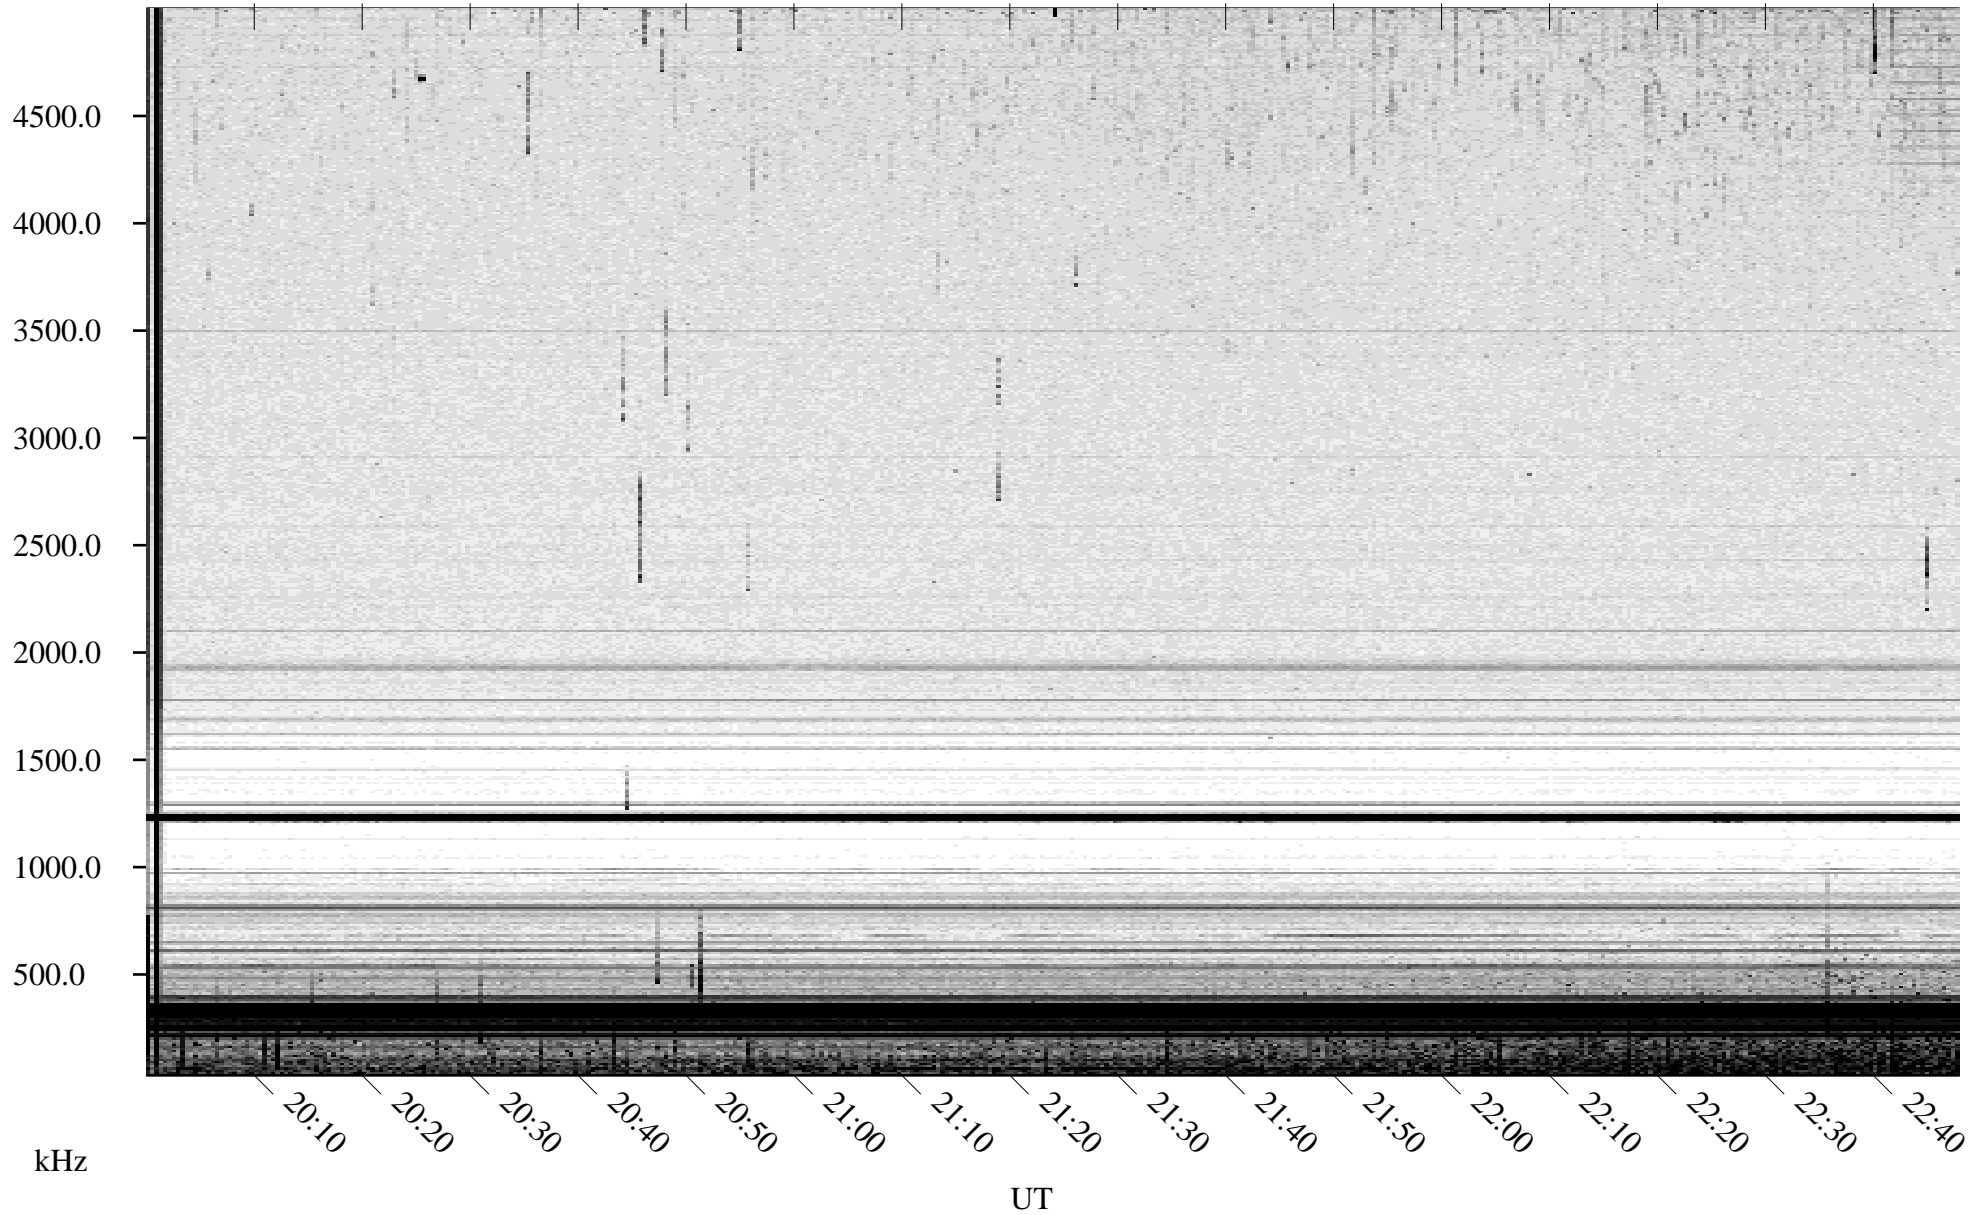

06/12/2007 Churchill, Manitoba

Linear Scale Black = 161 White = 15

CH07163L.R00m max_12

Page 1

06/12/2007 Churchill, Manitoba

Linear Scale Black = 161 White = 15

CH07163L.R00m max_12

Page 2

06/13/2007 Churchill, Manitoba

Linear Scale Black = 161 White = 15

CH07163L.R00m max_12

Page 3

06/13/2007 Churchill, Manitoba

Linear Scale Black = 161 White = 15

CH07163L.R00m max_12

Page 4

06/13/2007 Churchill, Manitoba

Linear Scale Black = 161 White = 15

CH07163L.R00m max_12

Page 5

06/13/2007 Churchill, Manitoba

Linear Scale Black = 161 White = 15

CH07163L.R00m max_12

Page 6

06/13/2007 Churchill, Manitoba

Linear Scale Black = 161 White = 15

CH07163L.R00m max_12

Page 7

06/13/2007 Churchill, Manitoba

Linear Scale Black = 161 White = 15

CH07163L.R00m max_12

Page 8