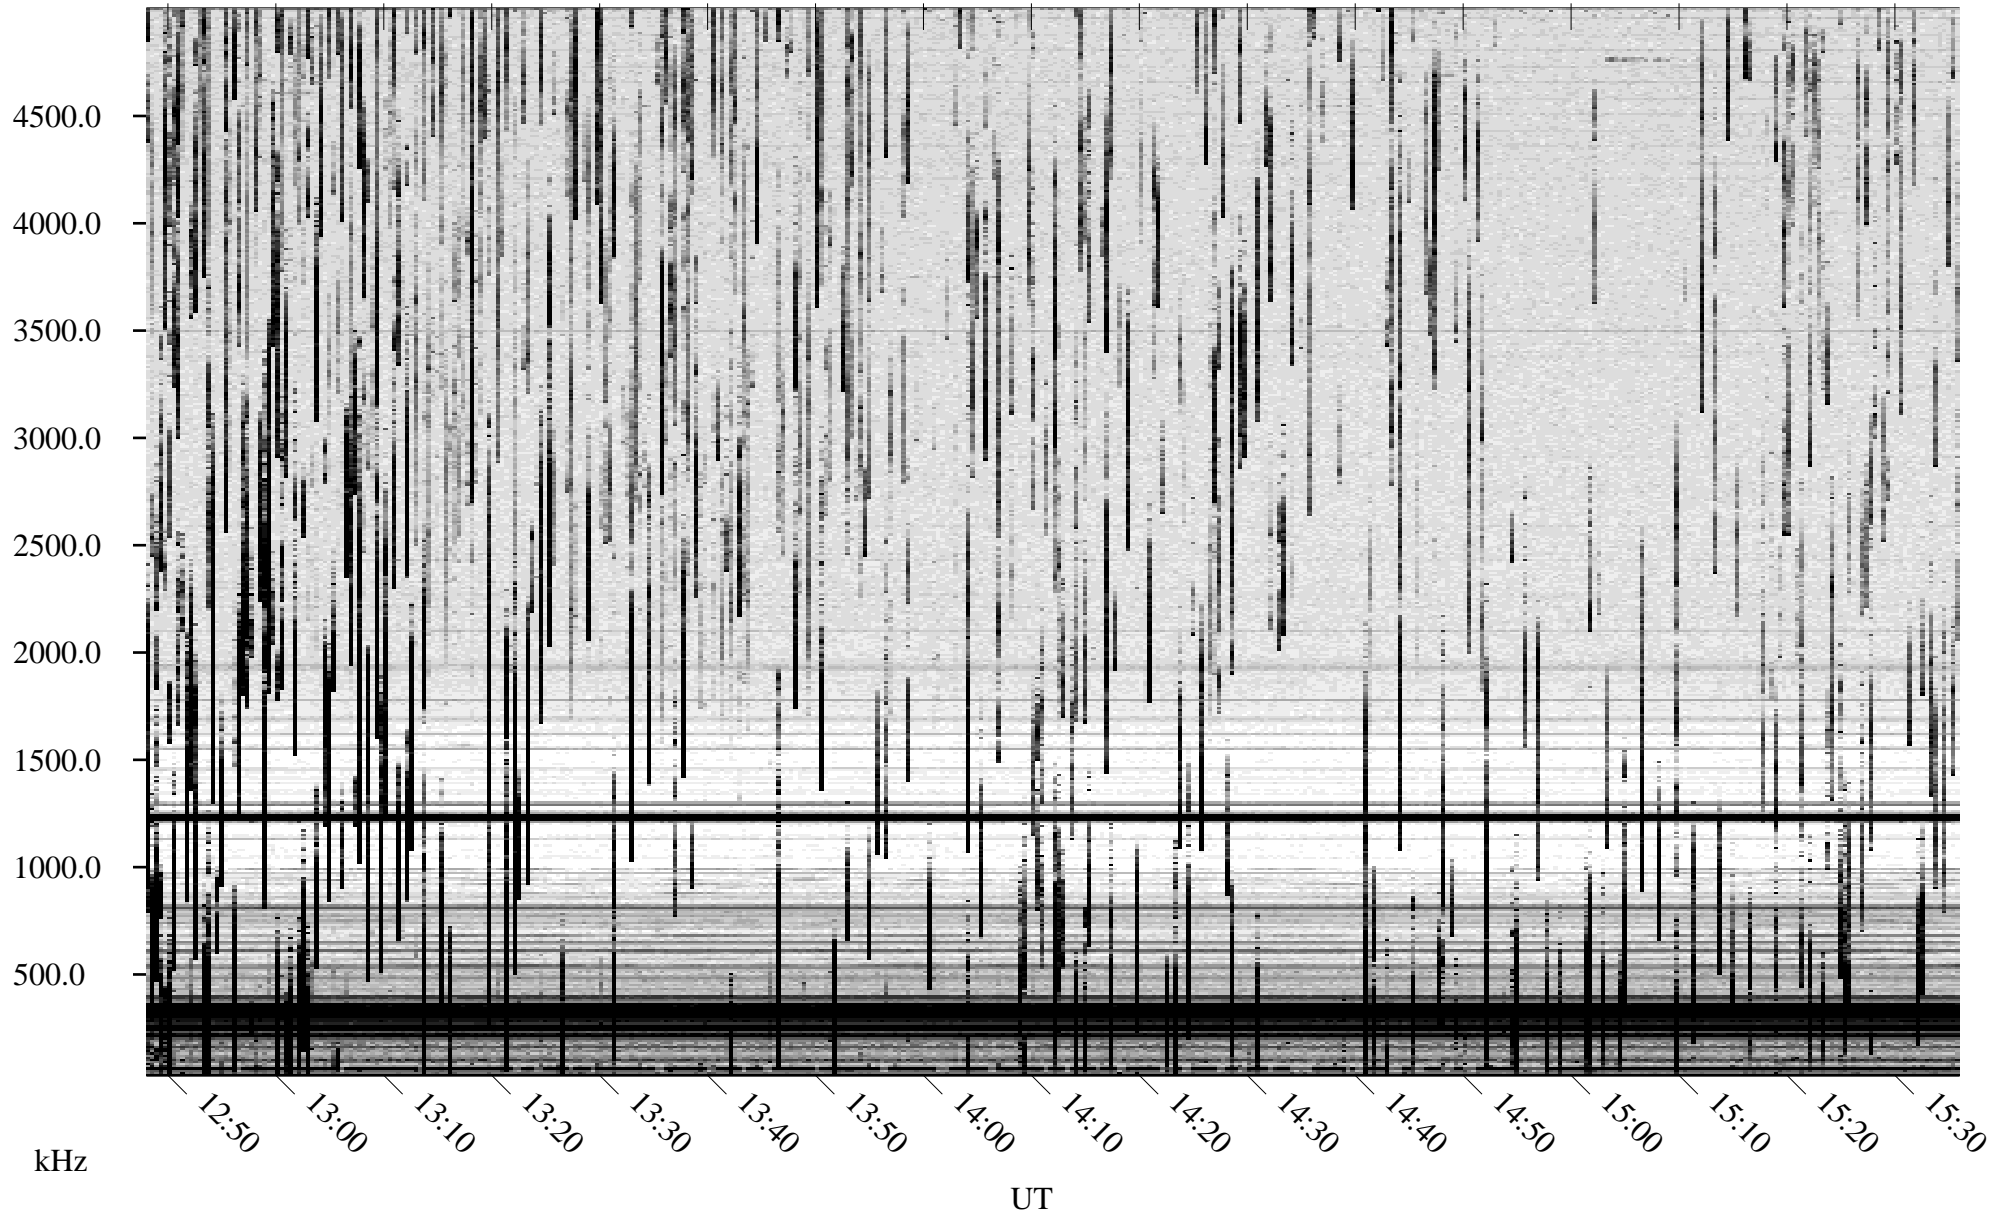

06/12/2007 Churchill, Manitoba

Linear Scale Black = 161 White = 15

CH07163L.R00m max_12

Page 1

06/12/2007 Churchill, Manitoba

Linear Scale Black = 161 White = 15

CH07163L.R00m max_12

Page 2

06/13/2007 Churchill, Manitoba

Linear Scale Black = 161 White = 15

CH07163L.R00m max_12

Page 3

06/13/2007 Churchill, Manitoba

Linear Scale Black = 161 White = 15

CH07163L.R00m max_12

Page 4

06/13/2007 Churchill, Manitoba

Linear Scale Black = 161 White = 15

CH07163L.R00m max_12

Page 5

06/13/2007 Churchill, Manitoba

Linear Scale Black = 161 White = 15

CH07163L.R00m max_12

Page 6

06/13/2007 Churchill, Manitoba

Linear Scale Black = 161 White = 15

CH07163L.R00m max_12

Page 7

06/13/2007 Churchill, Manitoba

Linear Scale Black = 161 White = 15

CH07163L.R00m max_12

Page 8