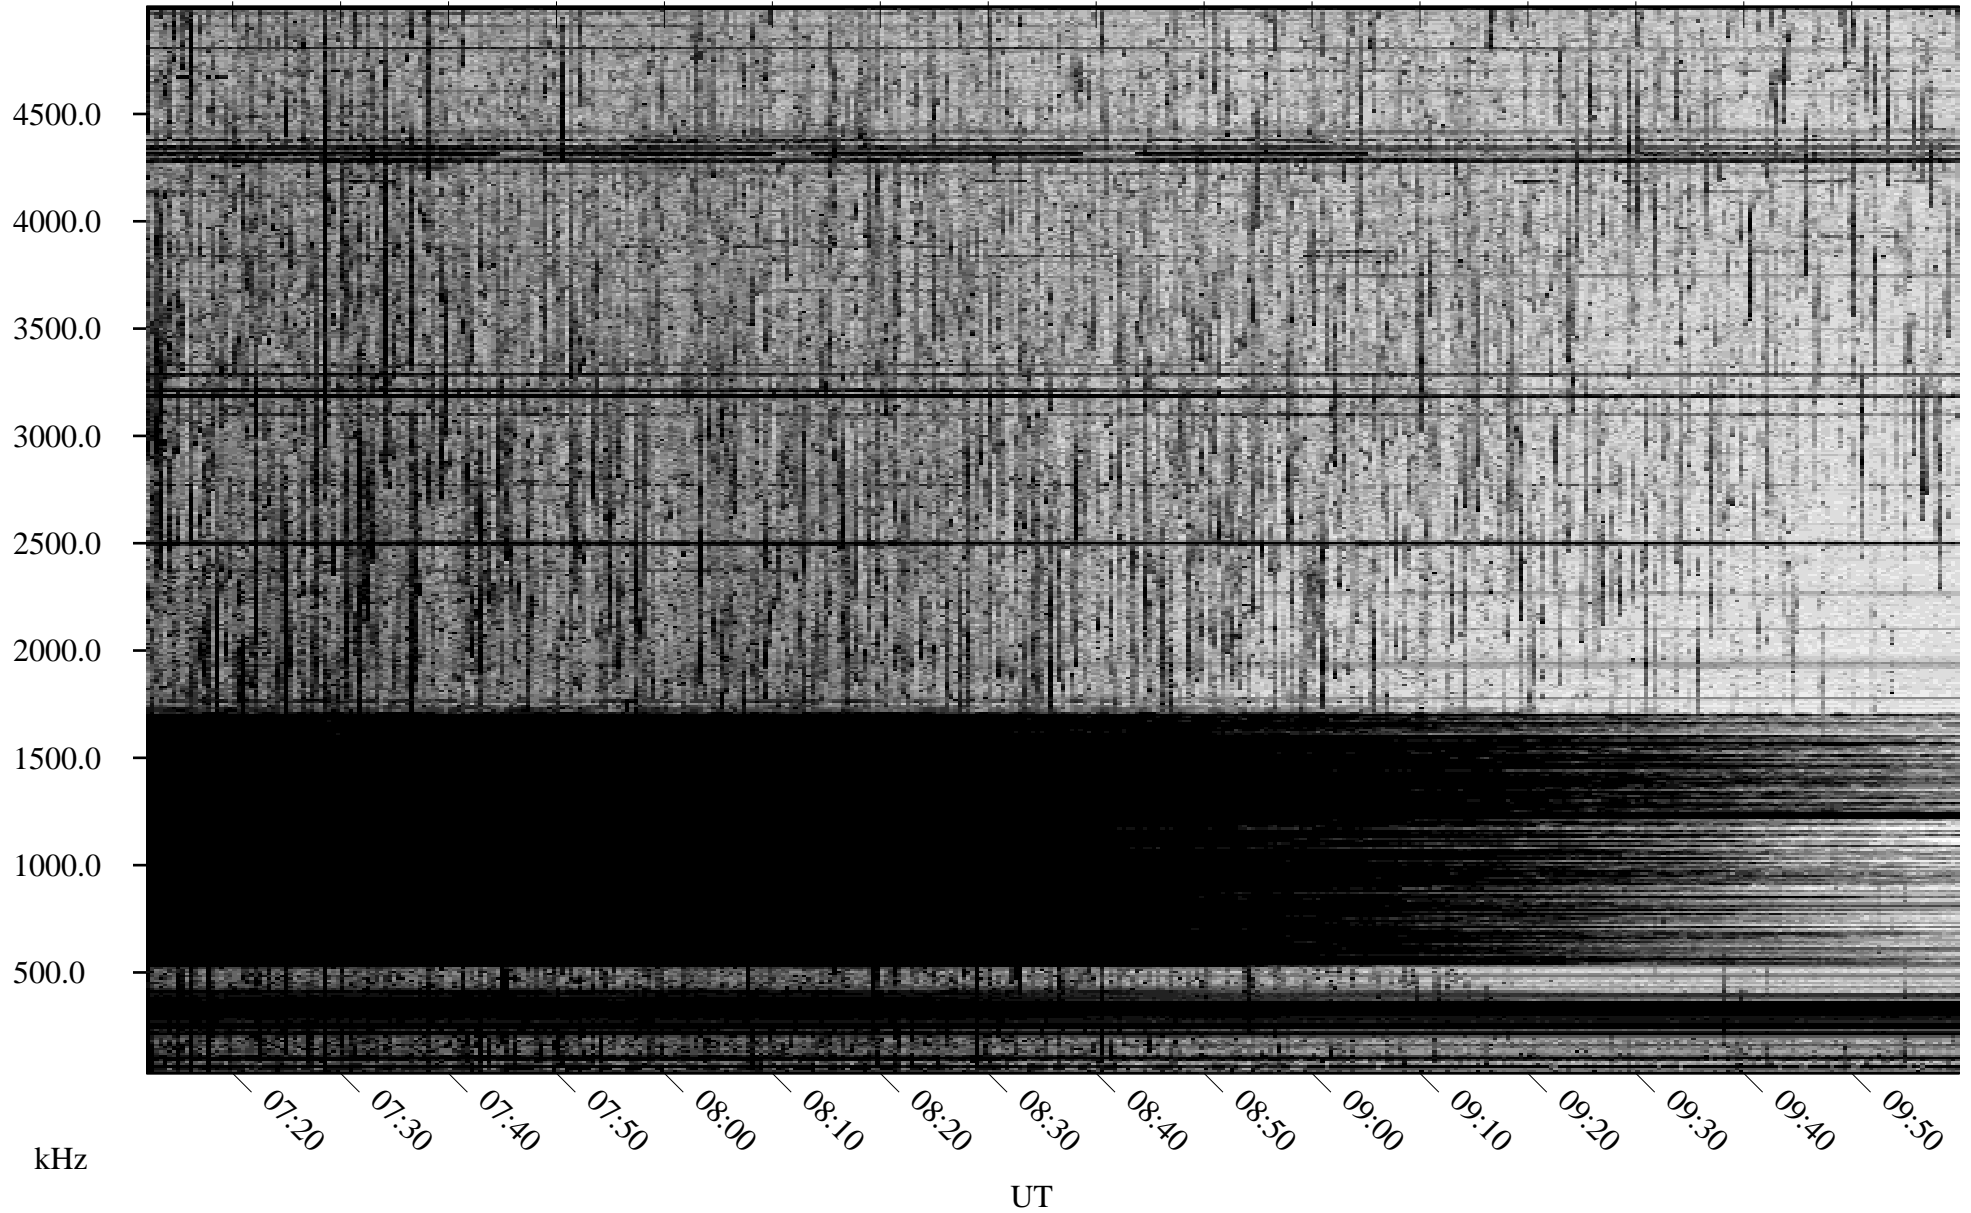

06/12/2007 Churchill, Manitoba

Linear Scale Black = 161 White = 15

CH07163L.R00m max_12

Page 1

06/12/2007 Churchill, Manitoba

Linear Scale Black = 161 White = 15

CH07163L.R00m max_12

Page 2

06/13/2007 Churchill, Manitoba

Linear Scale Black = 161 White = 15

CH07163L.R00m max_12

Page 3

06/13/2007 Churchill, Manitoba

Linear Scale Black = 161 White = 15

CH07163L.R00m max_12

Page 4

06/13/2007 Churchill, Manitoba

Linear Scale Black = 161 White = 15

CH07163L.R00m max_12

Page 5

06/13/2007 Churchill, Manitoba

Linear Scale Black = 161 White = 15

CH07163L.R00m max_12

Page 6

06/13/2007 Churchill, Manitoba

Linear Scale Black = 161 White = 15

CH07163L.R00m max_12

Page 7

06/13/2007 Churchill, Manitoba

Linear Scale Black = 161 White = 15

CH07163L.R00m max_12

Page 8