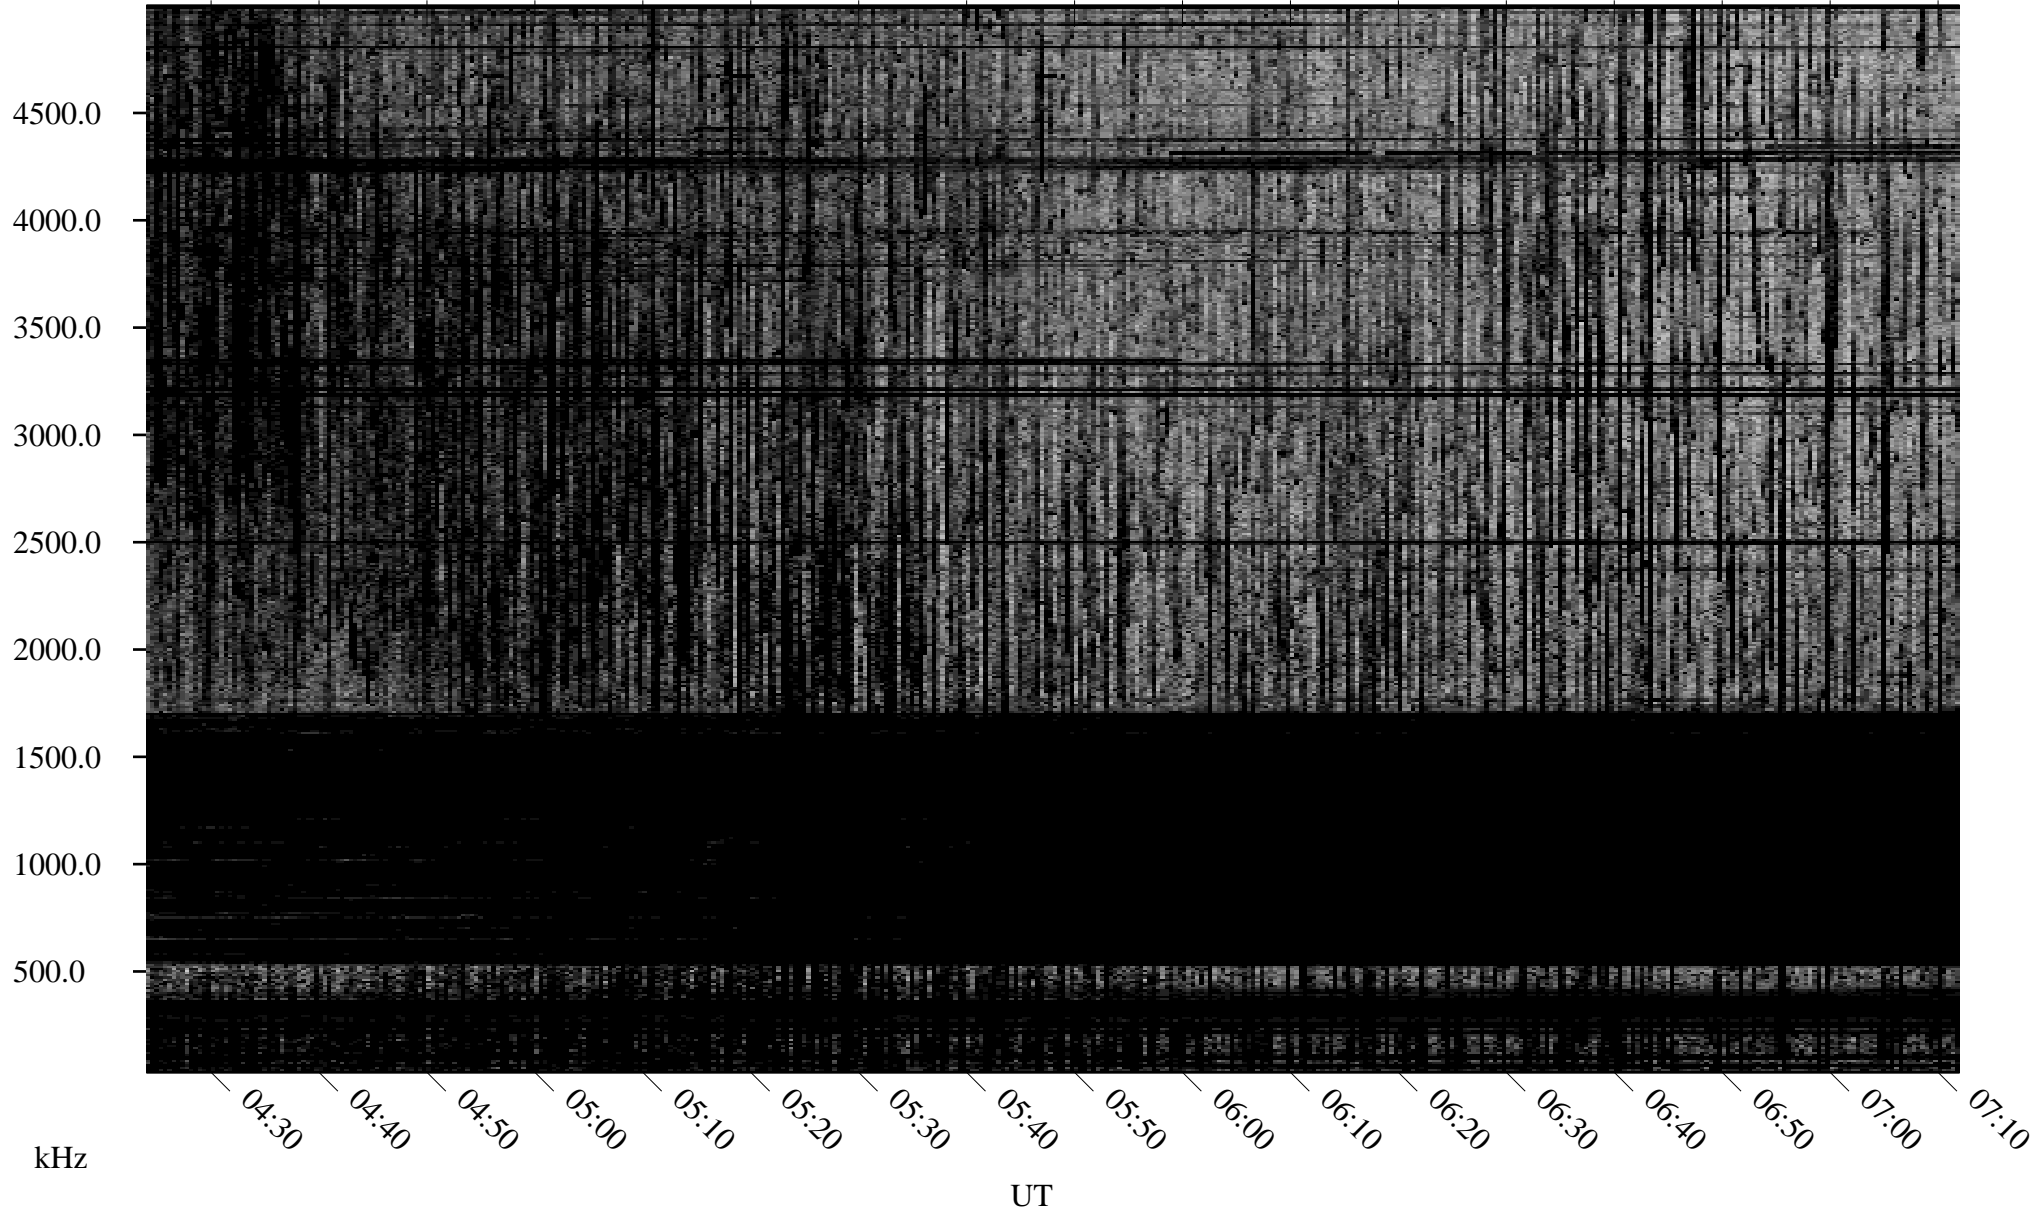

06/12/2007 Churchill, Manitoba

Linear Scale Black = 161 White = 15

CH07163L.R00m max_12

Page 1

06/12/2007 Churchill, Manitoba

Linear Scale Black = 161 White = 15

CH07163L.R00m max_12

Page 2

06/13/2007 Churchill, Manitoba

Linear Scale Black = 161 White = 15

CH07163L.R00m max_12

Page 3

06/13/2007 Churchill, Manitoba

Linear Scale Black = 161 White = 15

CH07163L.R00m max_12

Page 4

06/13/2007 Churchill, Manitoba

Linear Scale Black = 161 White = 15

CH07163L.R00m max_12

Page 5

06/13/2007 Churchill, Manitoba

Linear Scale Black = 161 White = 15

CH07163L.R00m max_12

Page 6

06/13/2007 Churchill, Manitoba

Linear Scale Black = 161 White = 15

CH07163L.R00m max_12

Page 7

06/13/2007 Churchill, Manitoba

Linear Scale Black = 161 White = 15

CH07163L.R00m max_12

Page 8