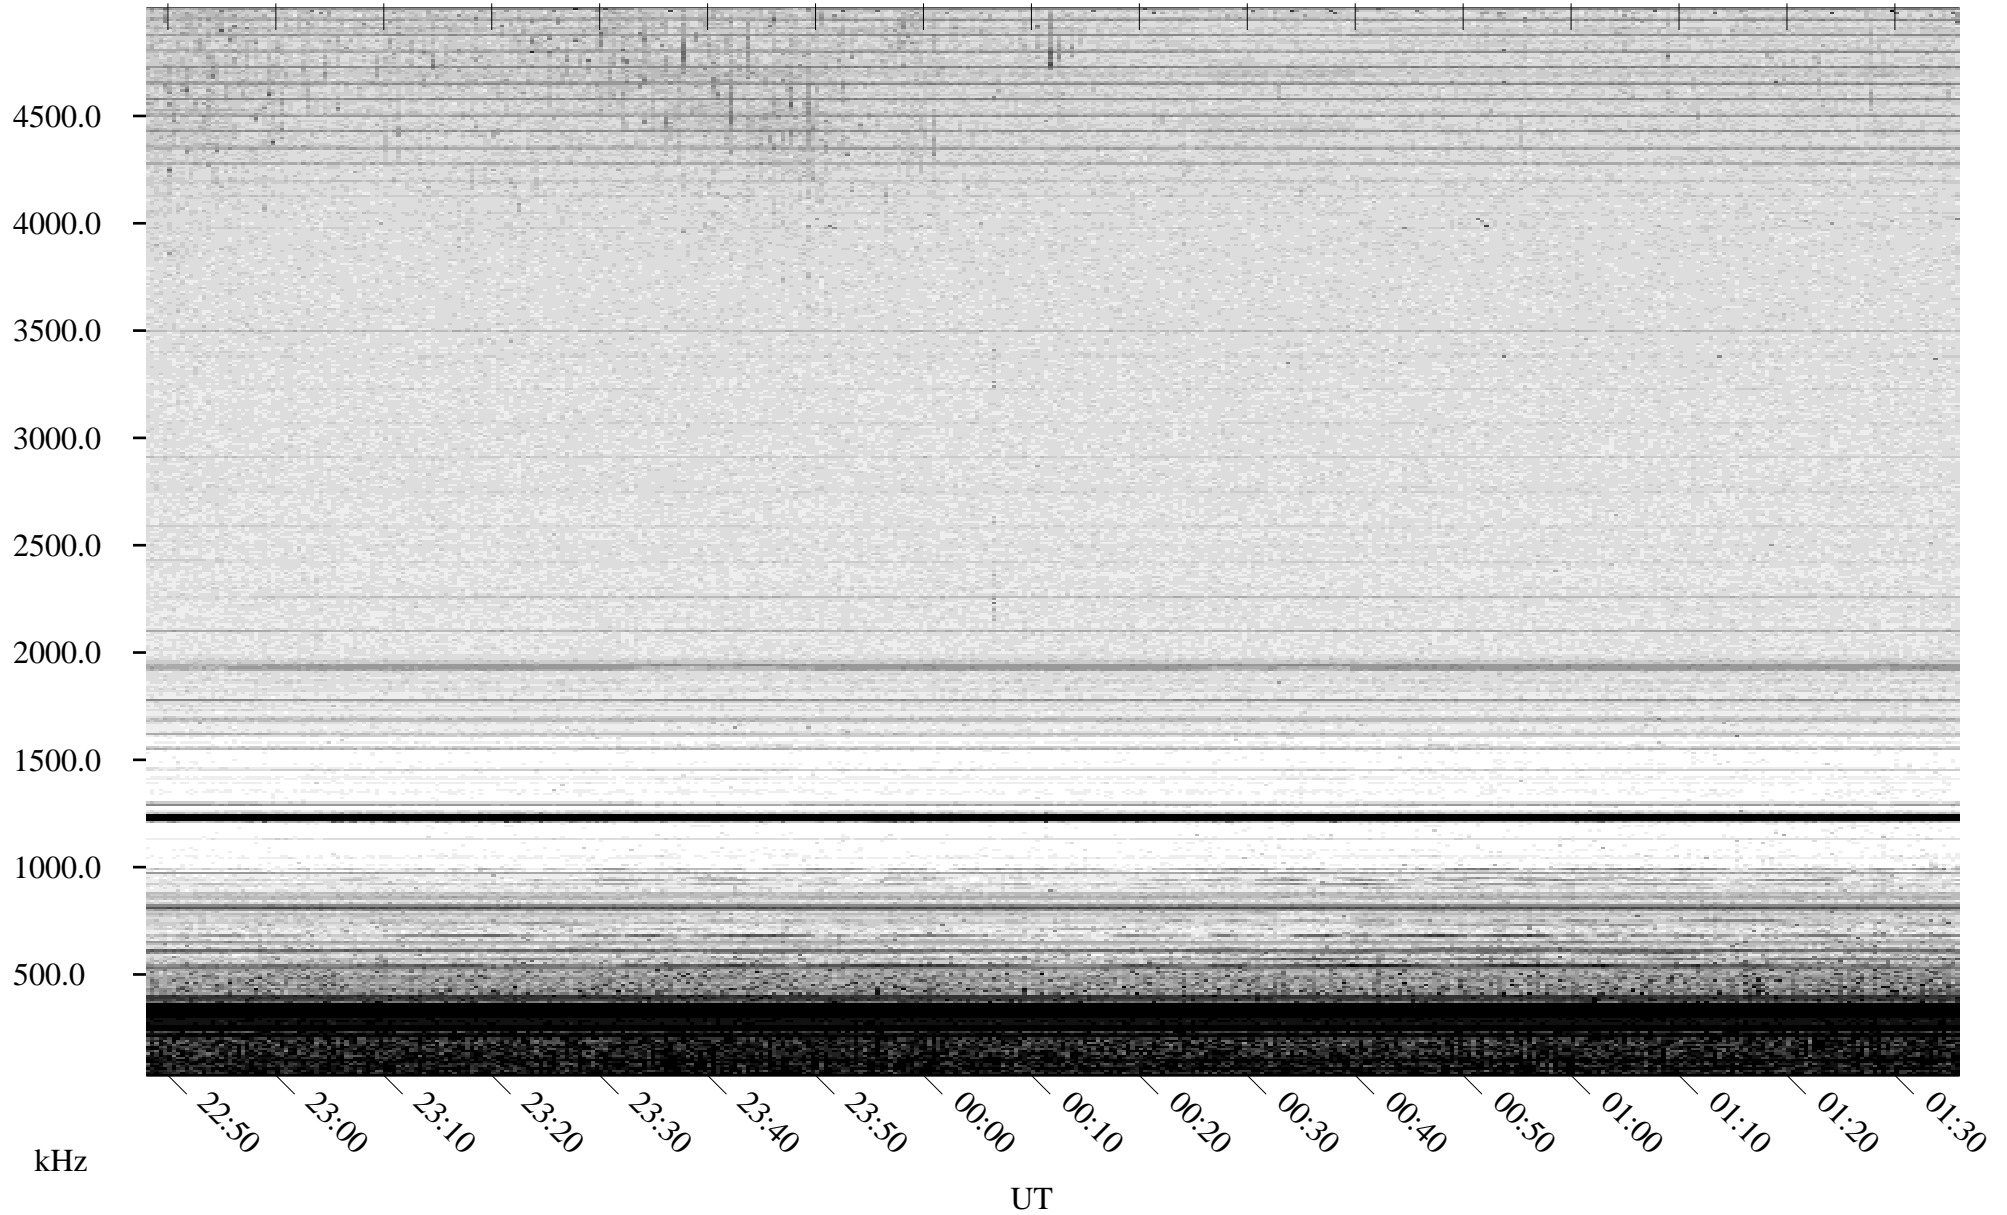

06/12/2007 Churchill, Manitoba

Linear Scale Black = 161 White = 15

CH07163L.R00m max_12

Page 1

06/12/2007 Churchill, Manitoba

Linear Scale Black = 161 White = 15

CH07163L.R00m max_12

Page 2

06/13/2007 Churchill, Manitoba

Linear Scale Black = 161 White = 15

CH07163L.R00m max_12

Page 3

06/13/2007 Churchill, Manitoba

Linear Scale Black = 161 White = 15

CH07163L.R00m max_12

Page 4

06/13/2007 Churchill, Manitoba

Linear Scale Black = 161 White = 15

CH07163L.R00m max_12

Page 5

06/13/2007 Churchill, Manitoba

Linear Scale Black = 161 White = 15

CH07163L.R00m max_12

Page 6

06/13/2007 Churchill, Manitoba

Linear Scale Black = 161 White = 15

CH07163L.R00m max_12

Page 7

06/13/2007 Churchill, Manitoba

Linear Scale Black = 161 White = 15

CH07163L.R00m max_12

Page 8