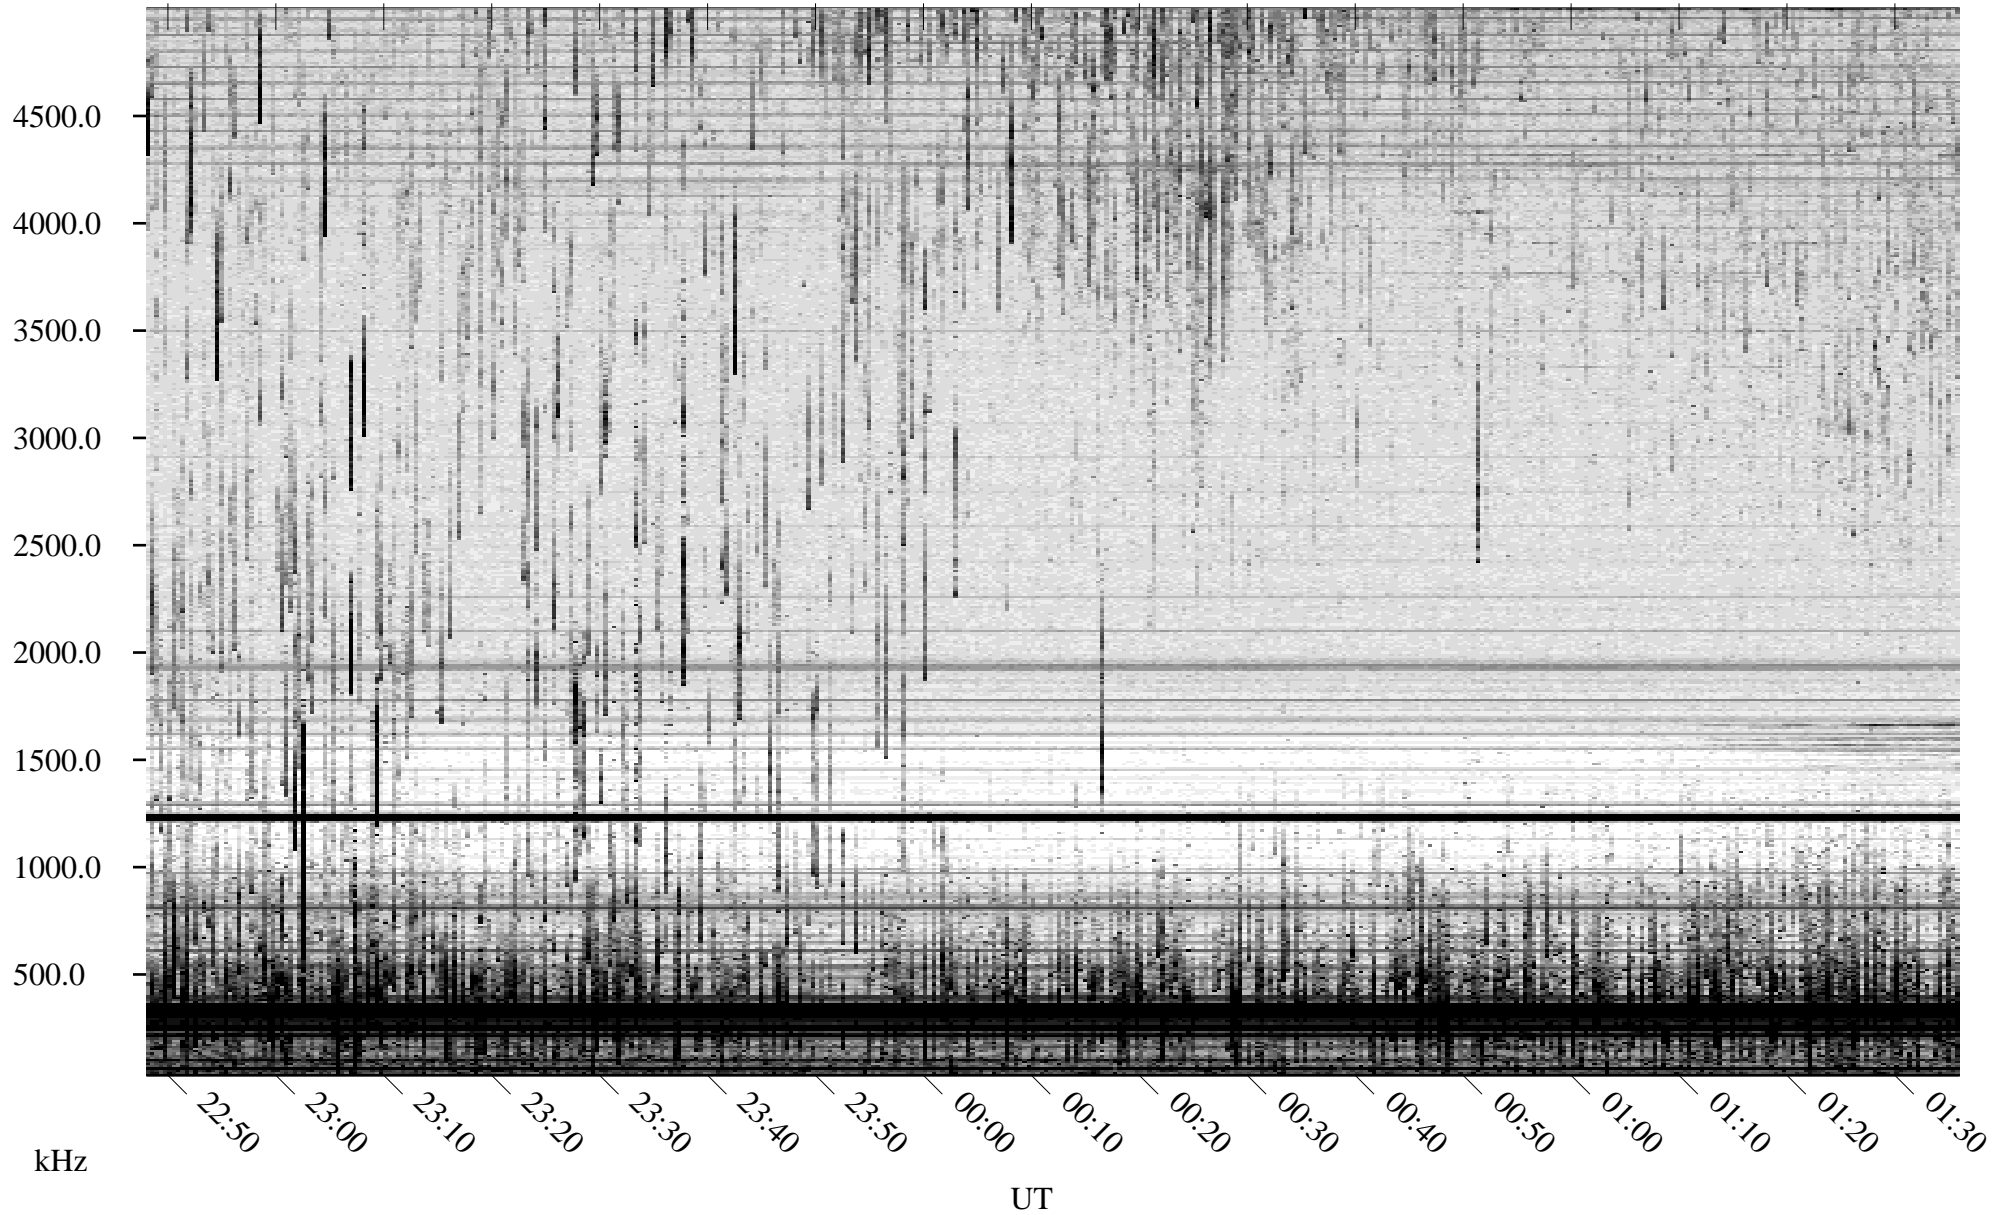

06/13/2007 Churchill, Manitoba

Linear Scale Black = 161 White = 15

CH07164L.R00m max_12

Page 1

06/13/2007 Churchill, Manitoba

Linear Scale Black = 161 White = 15

CH07164L.R00m max_12

Page 2

06/14/2007 Churchill, Manitoba

Linear Scale Black = 161 White = 15

CH07164L.R00m max_12

Page 3

06/14/2007 Churchill, Manitoba

Linear Scale Black = 161 White = 15

CH07164L.R00m max_12

Page 4

06/14/2007 Churchill, Manitoba

Linear Scale Black = 161 White = 15

CH07164L.R00m max_12

Page 5

06/14/2007 Churchill, Manitoba

Linear Scale Black = 161 White = 15

CH07164L.R00m max_12

Page 6

06/14/2007 Churchill, Manitoba

Linear Scale Black = 161 White = 15

CH07164L.R00m max_12

Page 7

06/14/2007 Churchill, Manitoba

Linear Scale Black = 161 White = 15

CH07164L.R00m max_12