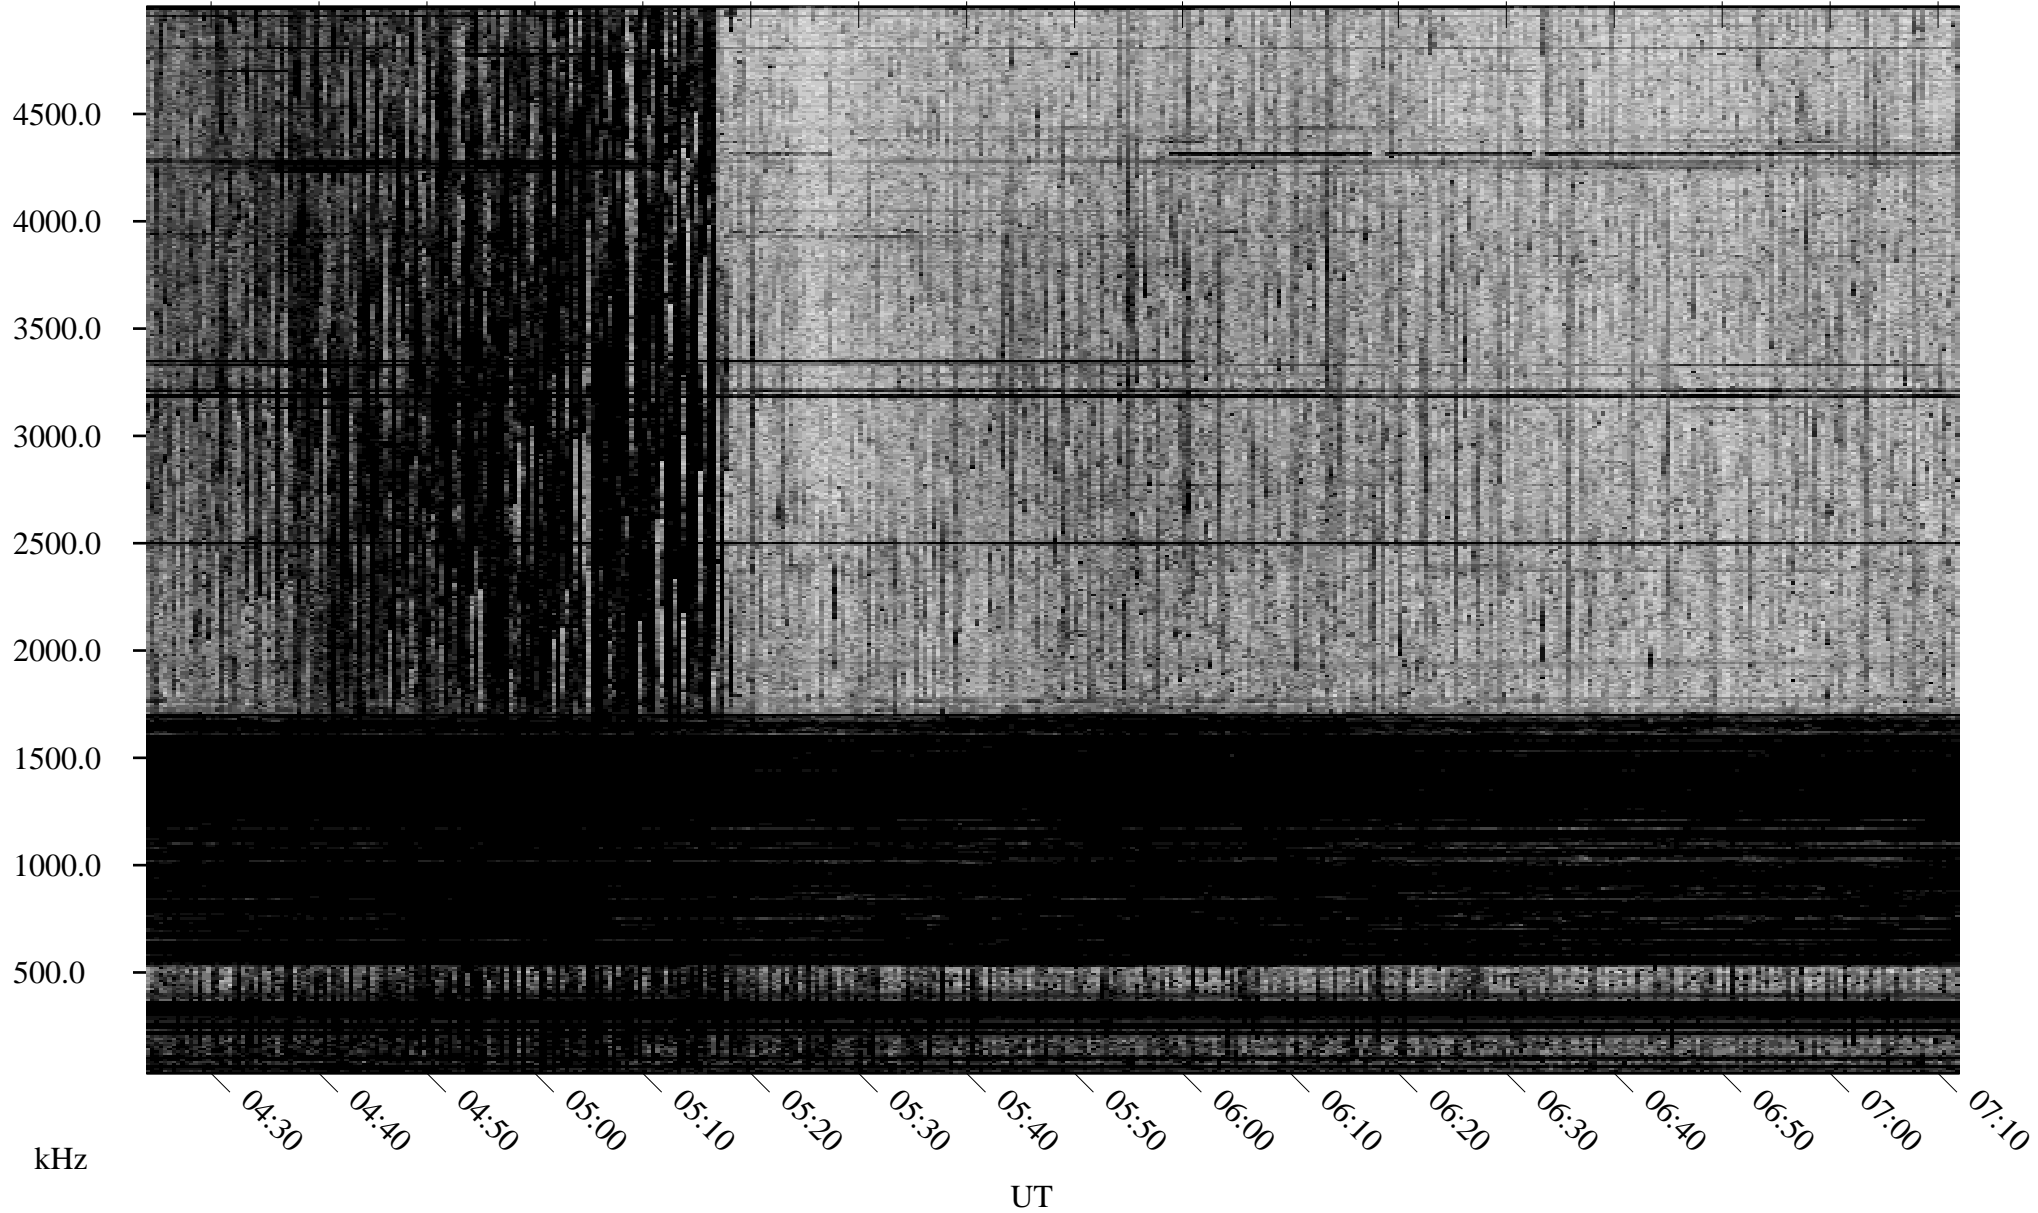

06/13/2007 Churchill, Manitoba

Linear Scale Black = 161 White = 15

CH07164L.R00m max_12

Page 1

06/13/2007 Churchill, Manitoba

Linear Scale Black = 161 White = 15

CH07164L.R00m max_12

Page 2

06/14/2007 Churchill, Manitoba

Linear Scale Black = 161 White = 15

CH07164L.R00m max_12

Page 3

06/14/2007 Churchill, Manitoba

Linear Scale Black = 161 White = 15

CH07164L.R00m max_12

Page 4

06/14/2007 Churchill, Manitoba

Linear Scale Black = 161 White = 15

CH07164L.R00m max_12

Page 5

06/14/2007 Churchill, Manitoba

Linear Scale Black = 161 White = 15

CH07164L.R00m max_12

Page 6

06/14/2007 Churchill, Manitoba

Linear Scale Black = 161 White = 15

CH07164L.R00m max_12

Page 7

06/14/2007 Churchill, Manitoba

Linear Scale Black = 161 White = 15

CH07164L.R00m max_12