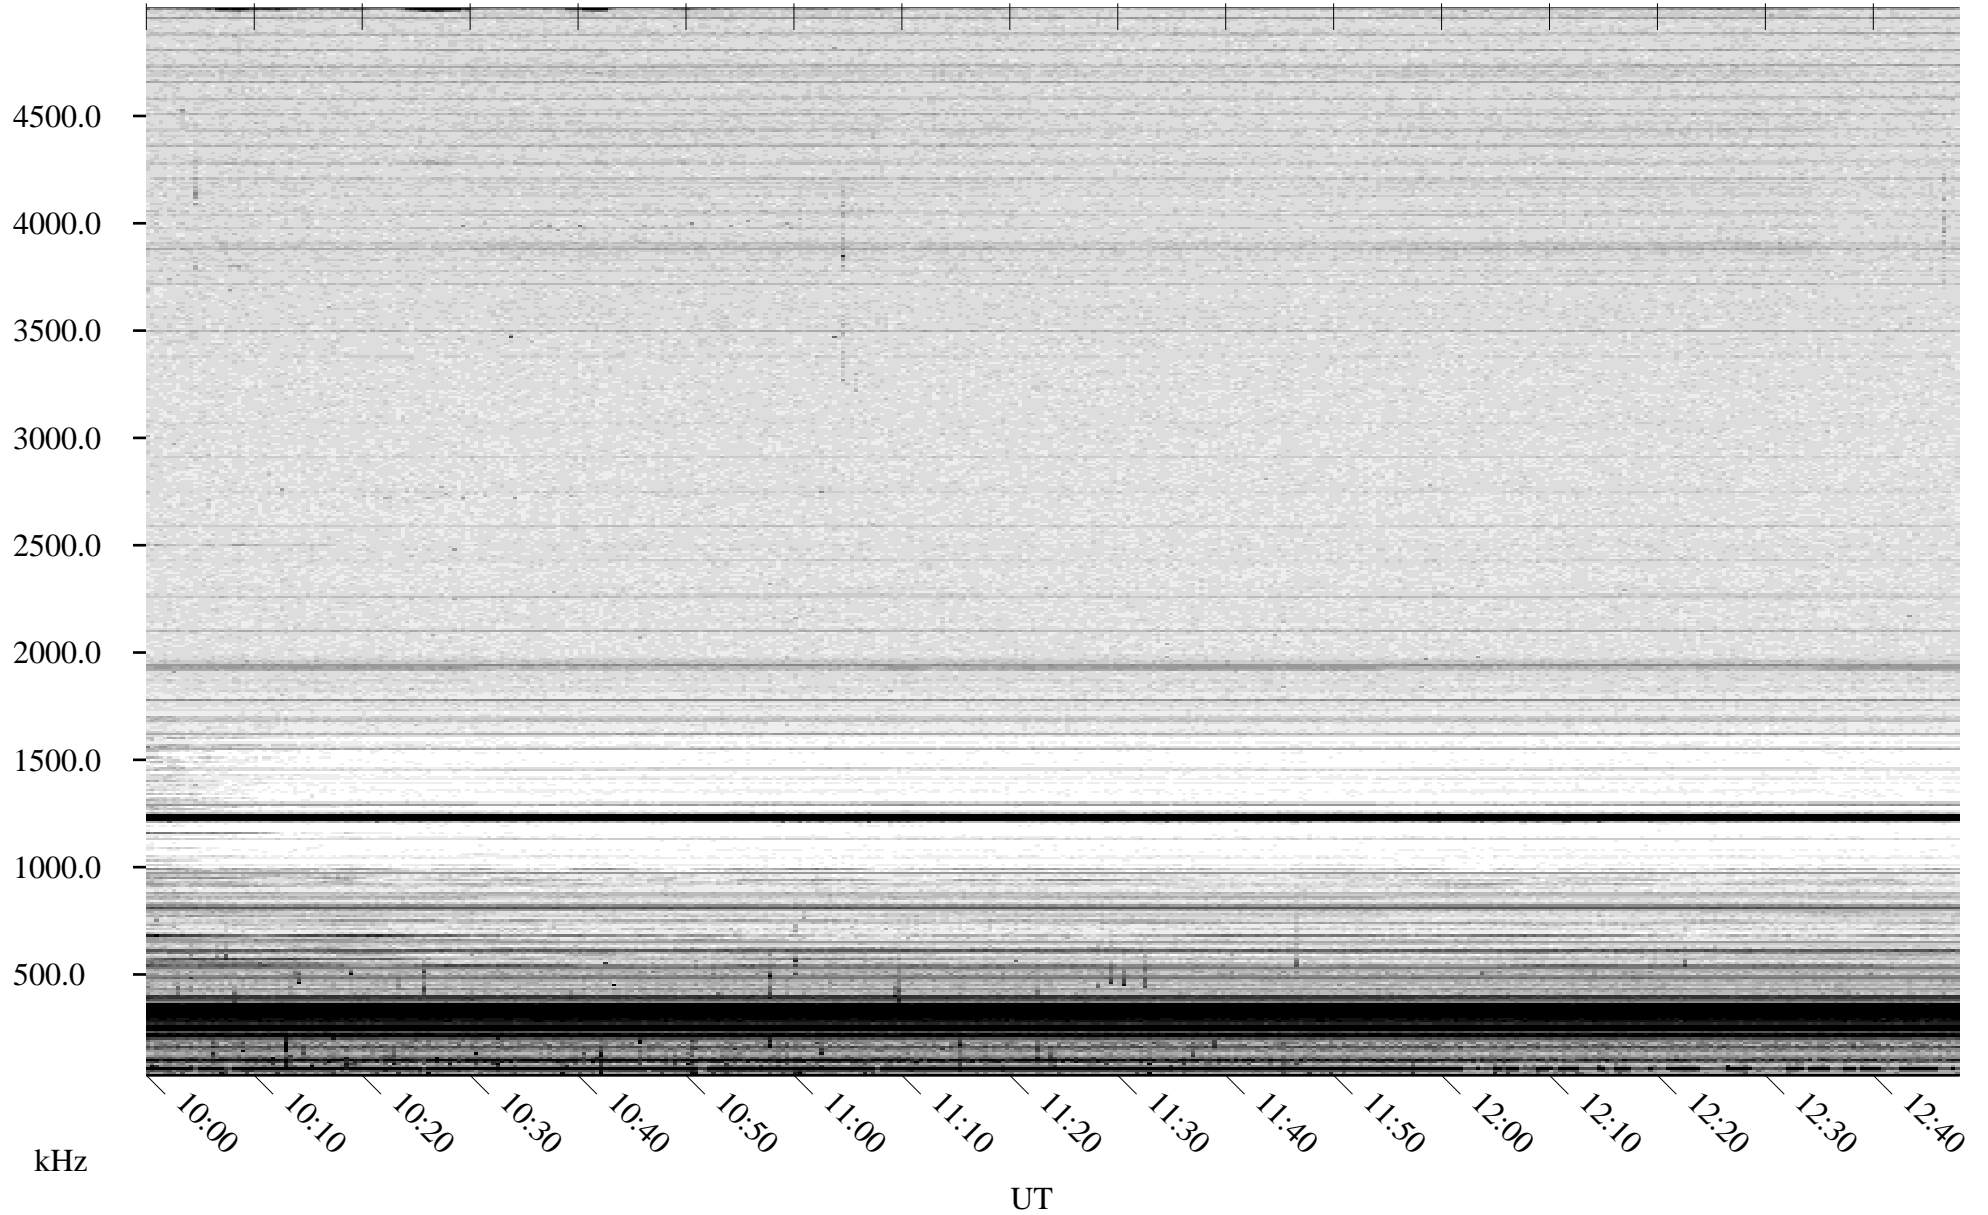

06/13/2007 Churchill, Manitoba

Linear Scale Black = 161 White = 15

CH07164L.R00m max_12

Page 1

06/13/2007 Churchill, Manitoba

Linear Scale Black = 161 White = 15

CH07164L.R00m max_12

Page 2

06/14/2007 Churchill, Manitoba

Linear Scale Black = 161 White = 15

CH07164L.R00m max_12

Page 3

06/14/2007 Churchill, Manitoba

Linear Scale Black = 161 White = 15

CH07164L.R00m max_12

Page 4

06/14/2007 Churchill, Manitoba

Linear Scale Black = 161 White = 15

CH07164L.R00m max_12

Page 5

06/14/2007 Churchill, Manitoba

Linear Scale Black = 161 White = 15

CH07164L.R00m max_12

Page 6

06/14/2007 Churchill, Manitoba

Linear Scale Black = 161 White = 15

CH07164L.R00m max_12

Page 7

06/14/2007 Churchill, Manitoba

Linear Scale Black = 161 White = 15

CH07164L.R00m max_12