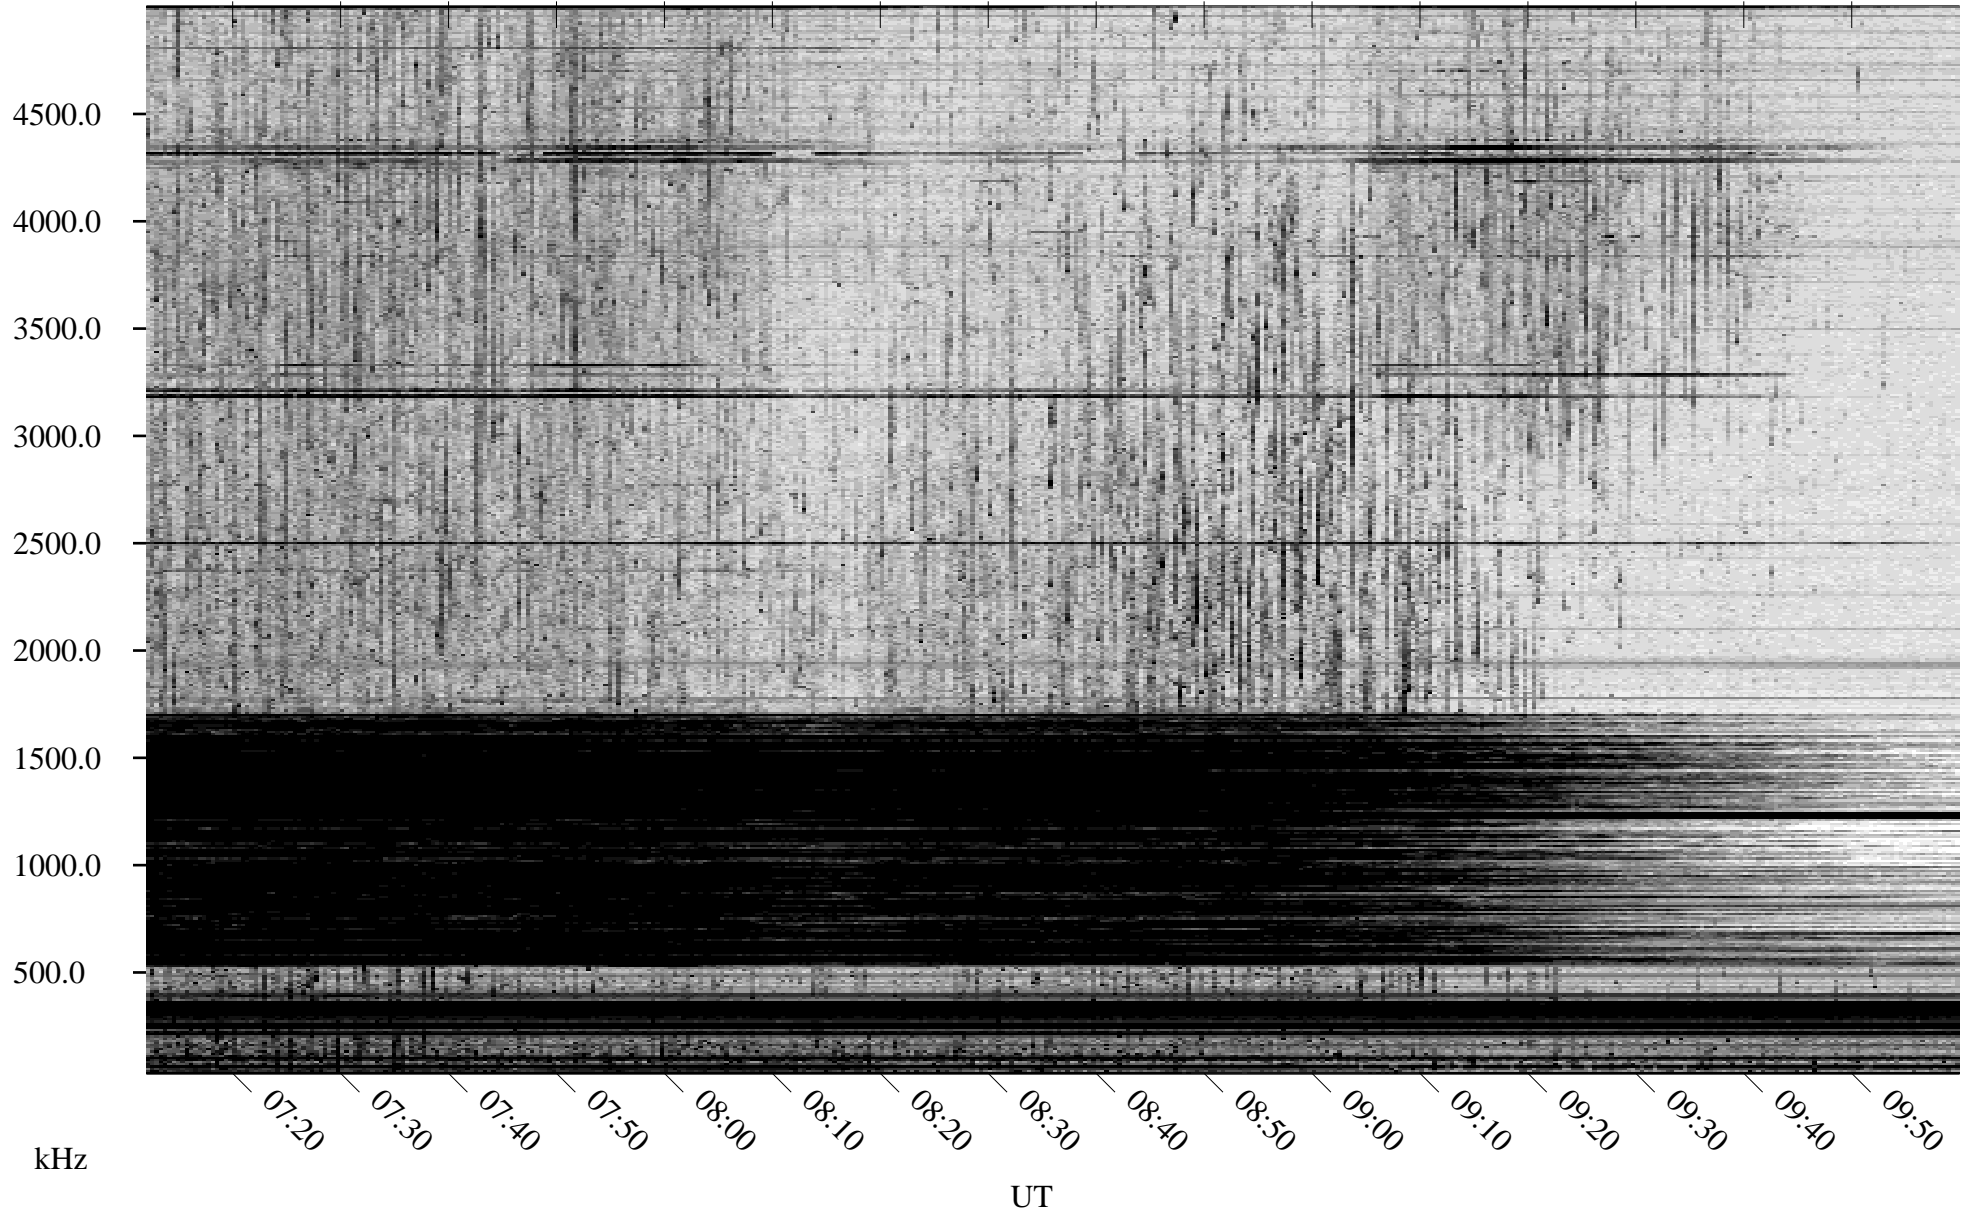

06/13/2007 Churchill, Manitoba

Linear Scale Black = 161 White = 15

CH07164L.R00m max_12

Page 1

06/13/2007 Churchill, Manitoba

Linear Scale Black = 161 White = 15

CH07164L.R00m max_12

Page 2

06/14/2007 Churchill, Manitoba

Linear Scale Black = 161 White = 15

CH07164L.R00m max_12

Page 3

06/14/2007 Churchill, Manitoba

Linear Scale Black = 161 White = 15

CH07164L.R00m max_12

Page 4

06/14/2007 Churchill, Manitoba

Linear Scale Black = 161 White = 15

CH07164L.R00m max_12

Page 5

06/14/2007 Churchill, Manitoba

Linear Scale Black = 161 White = 15

CH07164L.R00m max_12

Page 6

06/14/2007 Churchill, Manitoba

Linear Scale Black = 161 White = 15

CH07164L.R00m max_12

Page 7

06/14/2007 Churchill, Manitoba

Linear Scale Black = 161 White = 15

CH07164L.R00m max_12