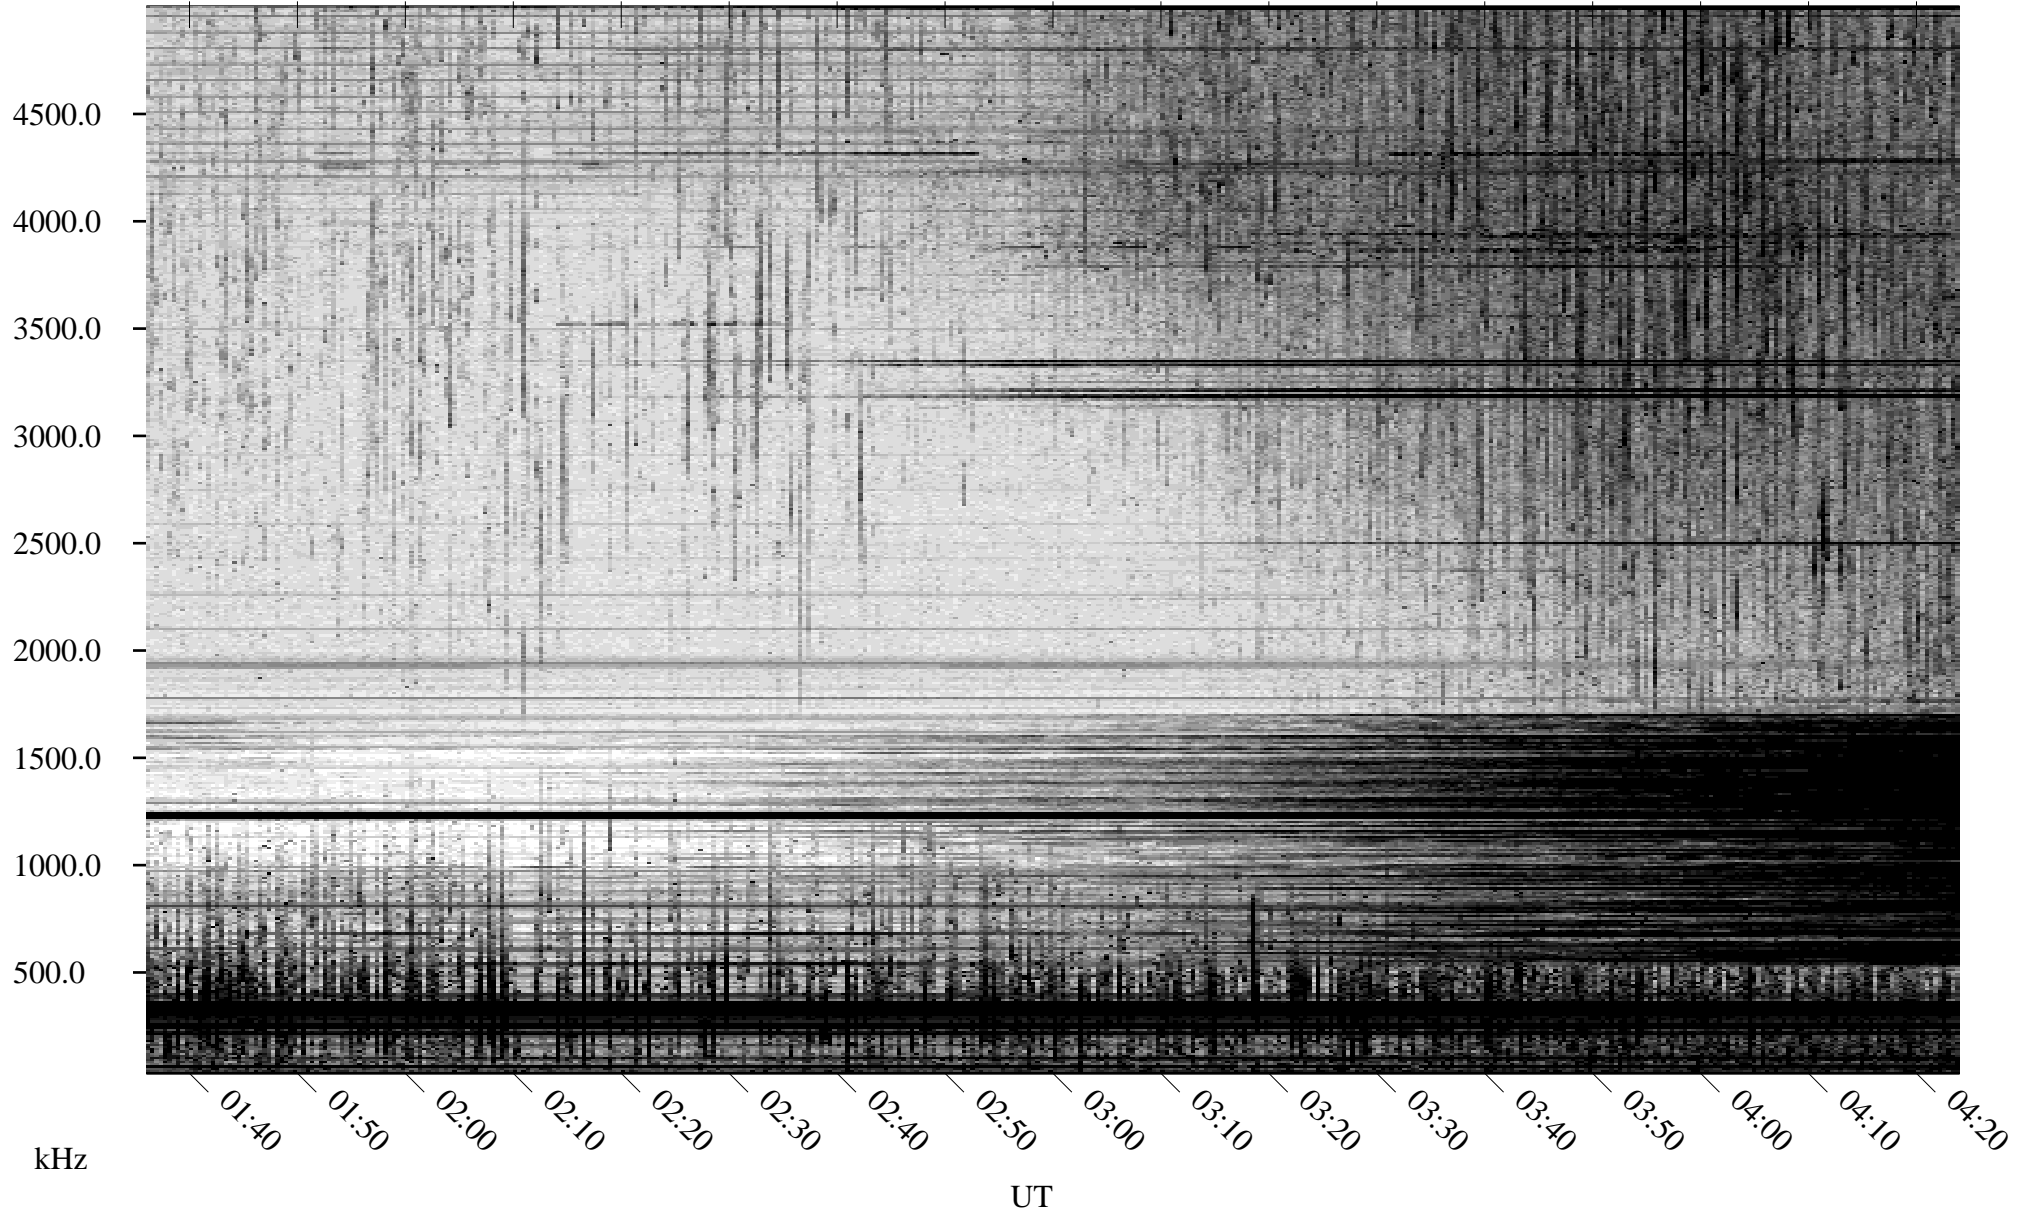

06/13/2007 Churchill, Manitoba

Linear Scale Black = 161 White = 15

CH07164L.R00m max_12

Page 1

06/13/2007 Churchill, Manitoba

Linear Scale Black = 161 White = 15

CH07164L.R00m max_12

Page 2

06/14/2007 Churchill, Manitoba

Linear Scale Black = 161 White = 15

CH07164L.R00m max_12

Page 3

06/14/2007 Churchill, Manitoba

Linear Scale Black = 161 White = 15

CH07164L.R00m max_12

Page 4

06/14/2007 Churchill, Manitoba

Linear Scale Black = 161 White = 15

CH07164L.R00m max_12

Page 5

06/14/2007 Churchill, Manitoba

Linear Scale Black = 161 White = 15

CH07164L.R00m max_12

Page 6

06/14/2007 Churchill, Manitoba

Linear Scale Black = 161 White = 15

CH07164L.R00m max_12

Page 7

06/14/2007 Churchill, Manitoba

Linear Scale Black = 161 White = 15

CH07164L.R00m max_12