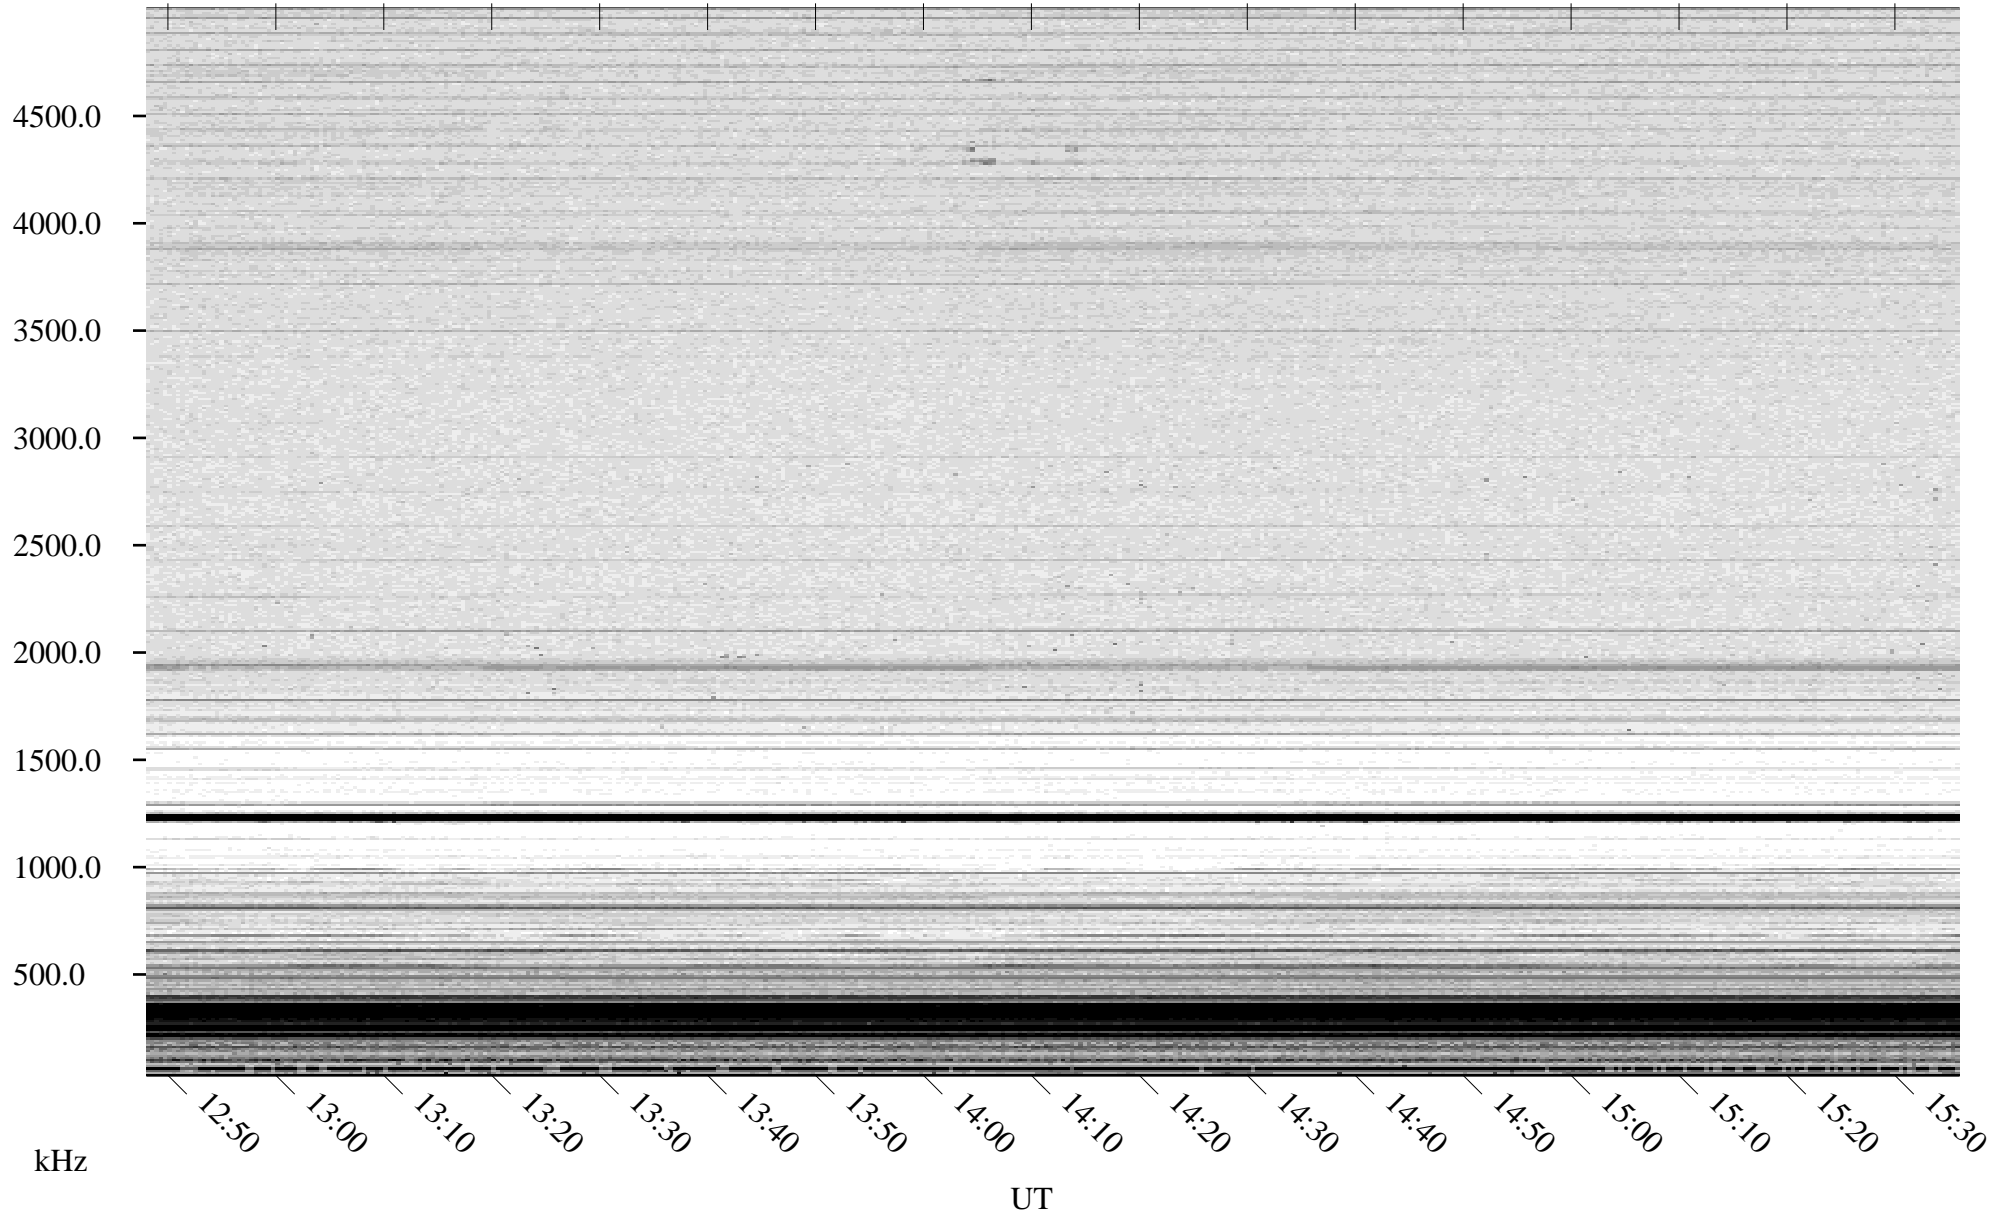

06/13/2007 Churchill, Manitoba

Linear Scale Black = 161 White = 15

CH07164L.R00m max_12

Page 1

06/13/2007 Churchill, Manitoba

Linear Scale Black = 161 White = 15

CH07164L.R00m max_12

Page 2

06/14/2007 Churchill, Manitoba

Linear Scale Black = 161 White = 15

CH07164L.R00m max_12

Page 3

06/14/2007 Churchill, Manitoba

Linear Scale Black = 161 White = 15

CH07164L.R00m max_12

Page 4

06/14/2007 Churchill, Manitoba

Linear Scale Black = 161 White = 15

CH07164L.R00m max_12

Page 5

06/14/2007 Churchill, Manitoba

Linear Scale Black = 161 White = 15

CH07164L.R00m max_12

Page 6

06/14/2007 Churchill, Manitoba

Linear Scale Black = 161 White = 15

CH07164L.R00m max_12

Page 7

06/14/2007 Churchill, Manitoba

Linear Scale Black = 161 White = 15

CH07164L.R00m max_12