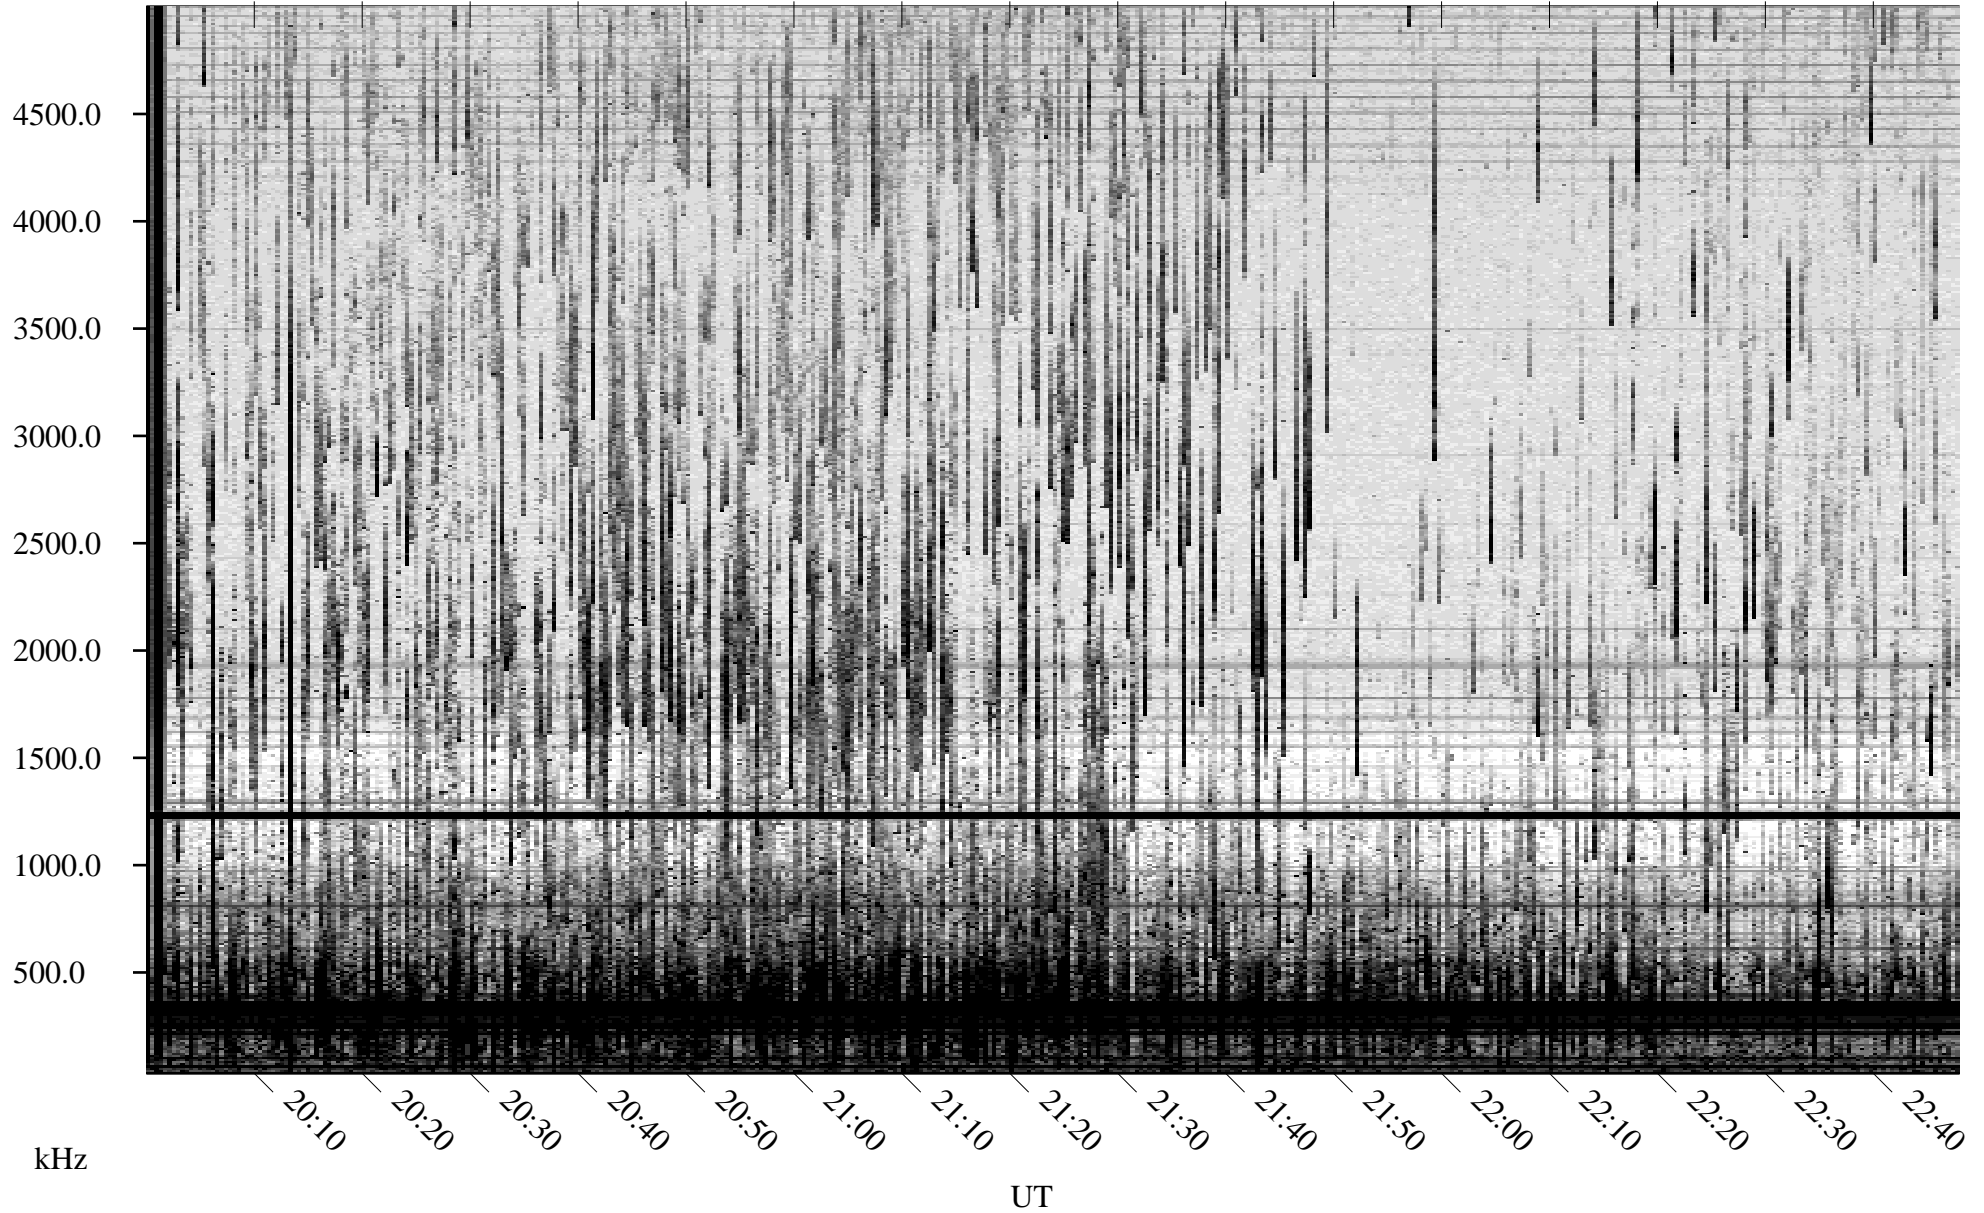

06/13/2007 Churchill, Manitoba

Linear Scale Black = 161 White = 15

CH07164L.R00m max_12

Page 1

06/13/2007 Churchill, Manitoba

Linear Scale Black = 161 White = 15

CH07164L.R00m max_12

Page 2

06/14/2007 Churchill, Manitoba

Linear Scale Black = 161 White = 15

CH07164L.R00m max_12

Page 3

06/14/2007 Churchill, Manitoba

Linear Scale Black = 161 White = 15

CH07164L.R00m max_12

Page 4

06/14/2007 Churchill, Manitoba

Linear Scale Black = 161 White = 15

CH07164L.R00m max_12

Page 5

06/14/2007 Churchill, Manitoba

Linear Scale Black = 161 White = 15

CH07164L.R00m max_12

Page 6

06/14/2007 Churchill, Manitoba

Linear Scale Black = 161 White = 15

CH07164L.R00m max_12

Page 7

06/14/2007 Churchill, Manitoba

Linear Scale Black = 161 White = 15

CH07164L.R00m max_12