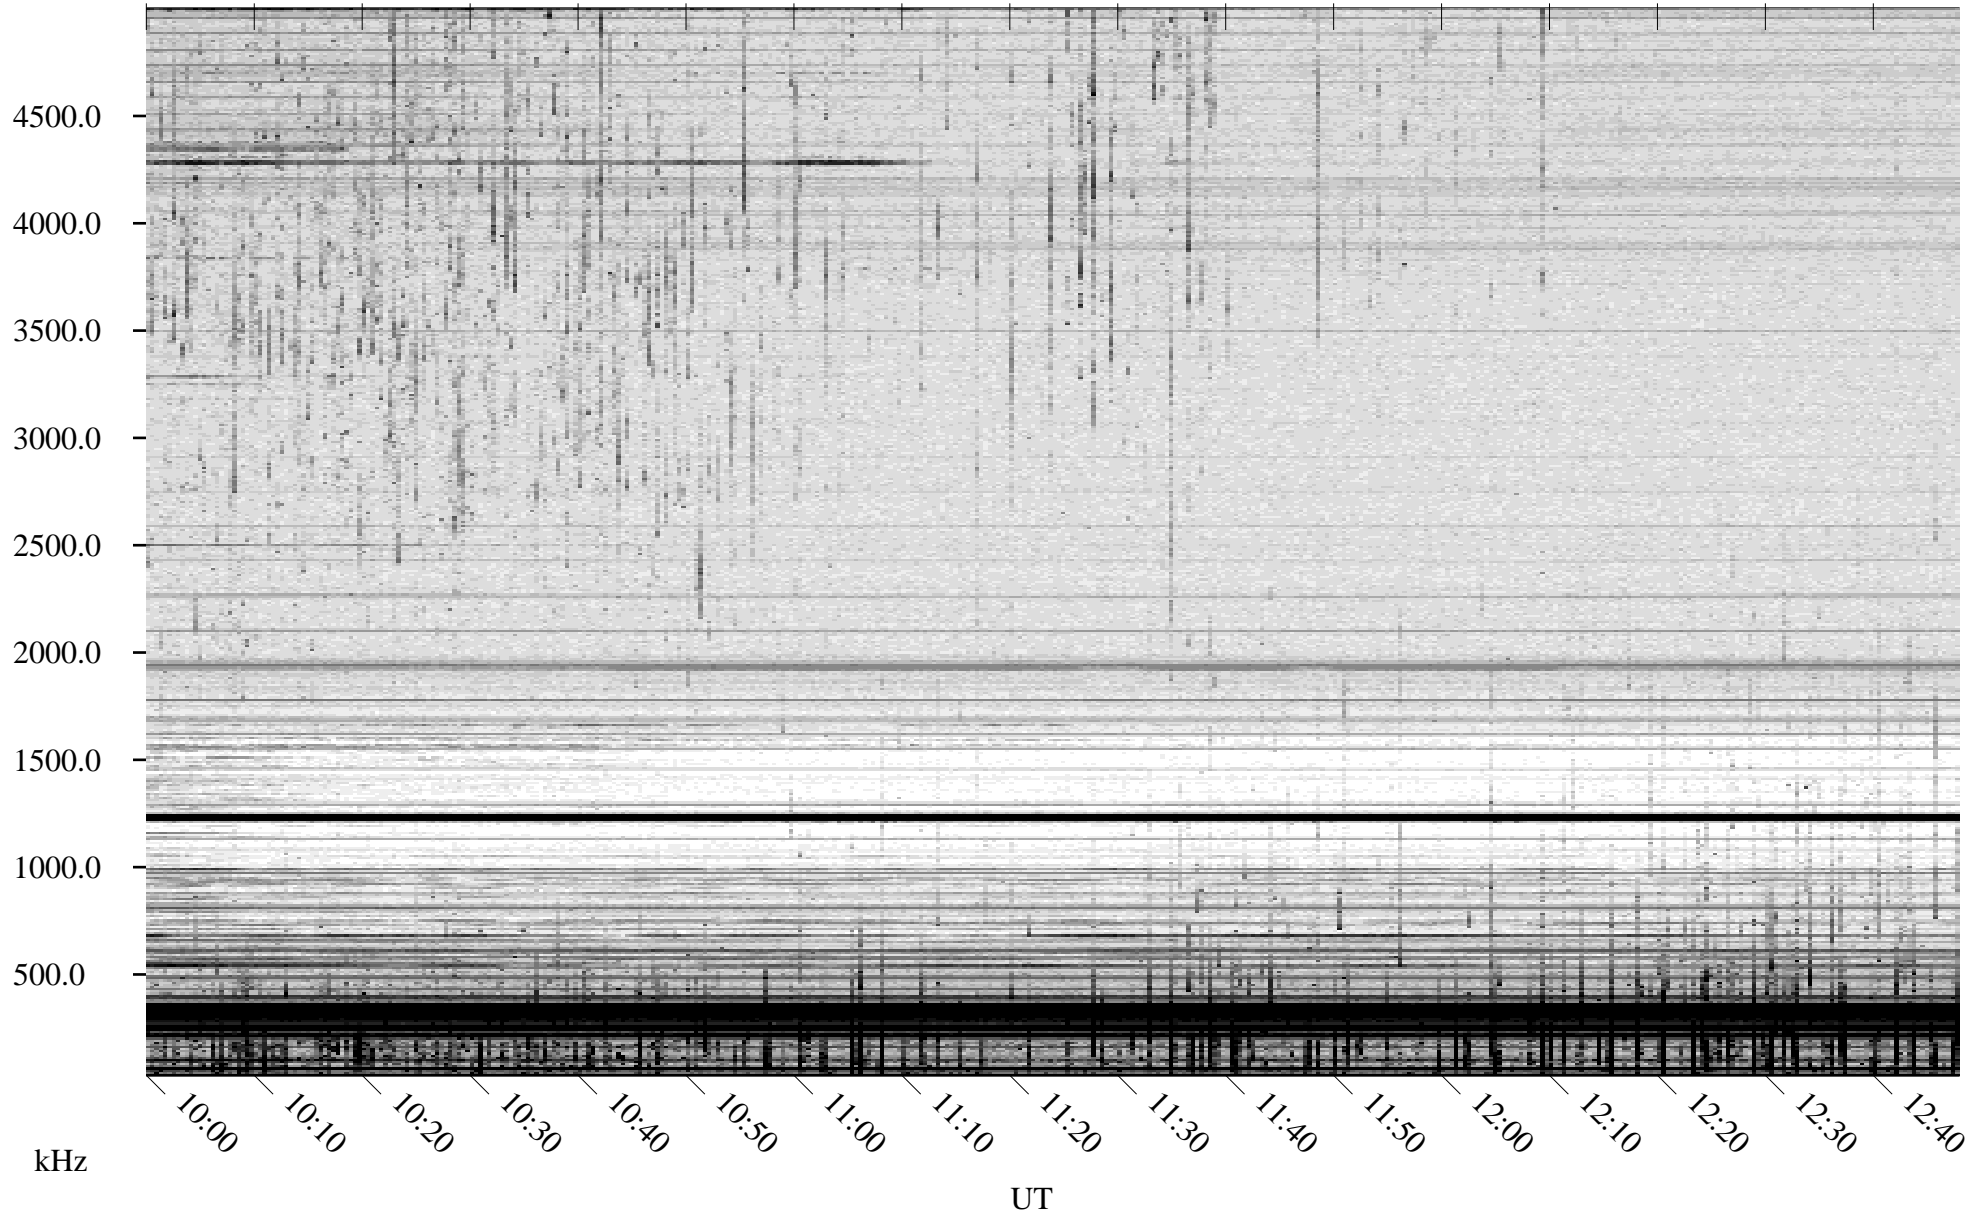

06/14/2007 Churchill, Manitoba

Linear Scale Black = 161 White = 15

CH07165L.R00m max_12

Page 1

06/14/2007 Churchill, Manitoba

Linear Scale Black = 161 White = 15

CH07165L.R00m max_12

Page 2

06/15/2007 Churchill, Manitoba

Linear Scale Black = 161 White = 15

CH07165L.R00m max_12

Page 3

06/15/2007 Churchill, Manitoba

Linear Scale Black = 161 White = 15

CH07165L.R00m max_12

Page 4

06/15/2007 Churchill, Manitoba

Linear Scale Black = 161 White = 15

CH07165L.R00m max_12

Page 5

06/15/2007 Churchill, Manitoba

Linear Scale Black = 161 White = 15

CH07165L.R00m max_12

Page 6

06/15/2007 Churchill, Manitoba

Linear Scale Black = 161 White = 15

CH07165L.R00m max_12

Page 7

06/15/2007 Churchill, Manitoba

Linear Scale Black = 161 White = 15

CH07165L.R00m max_12