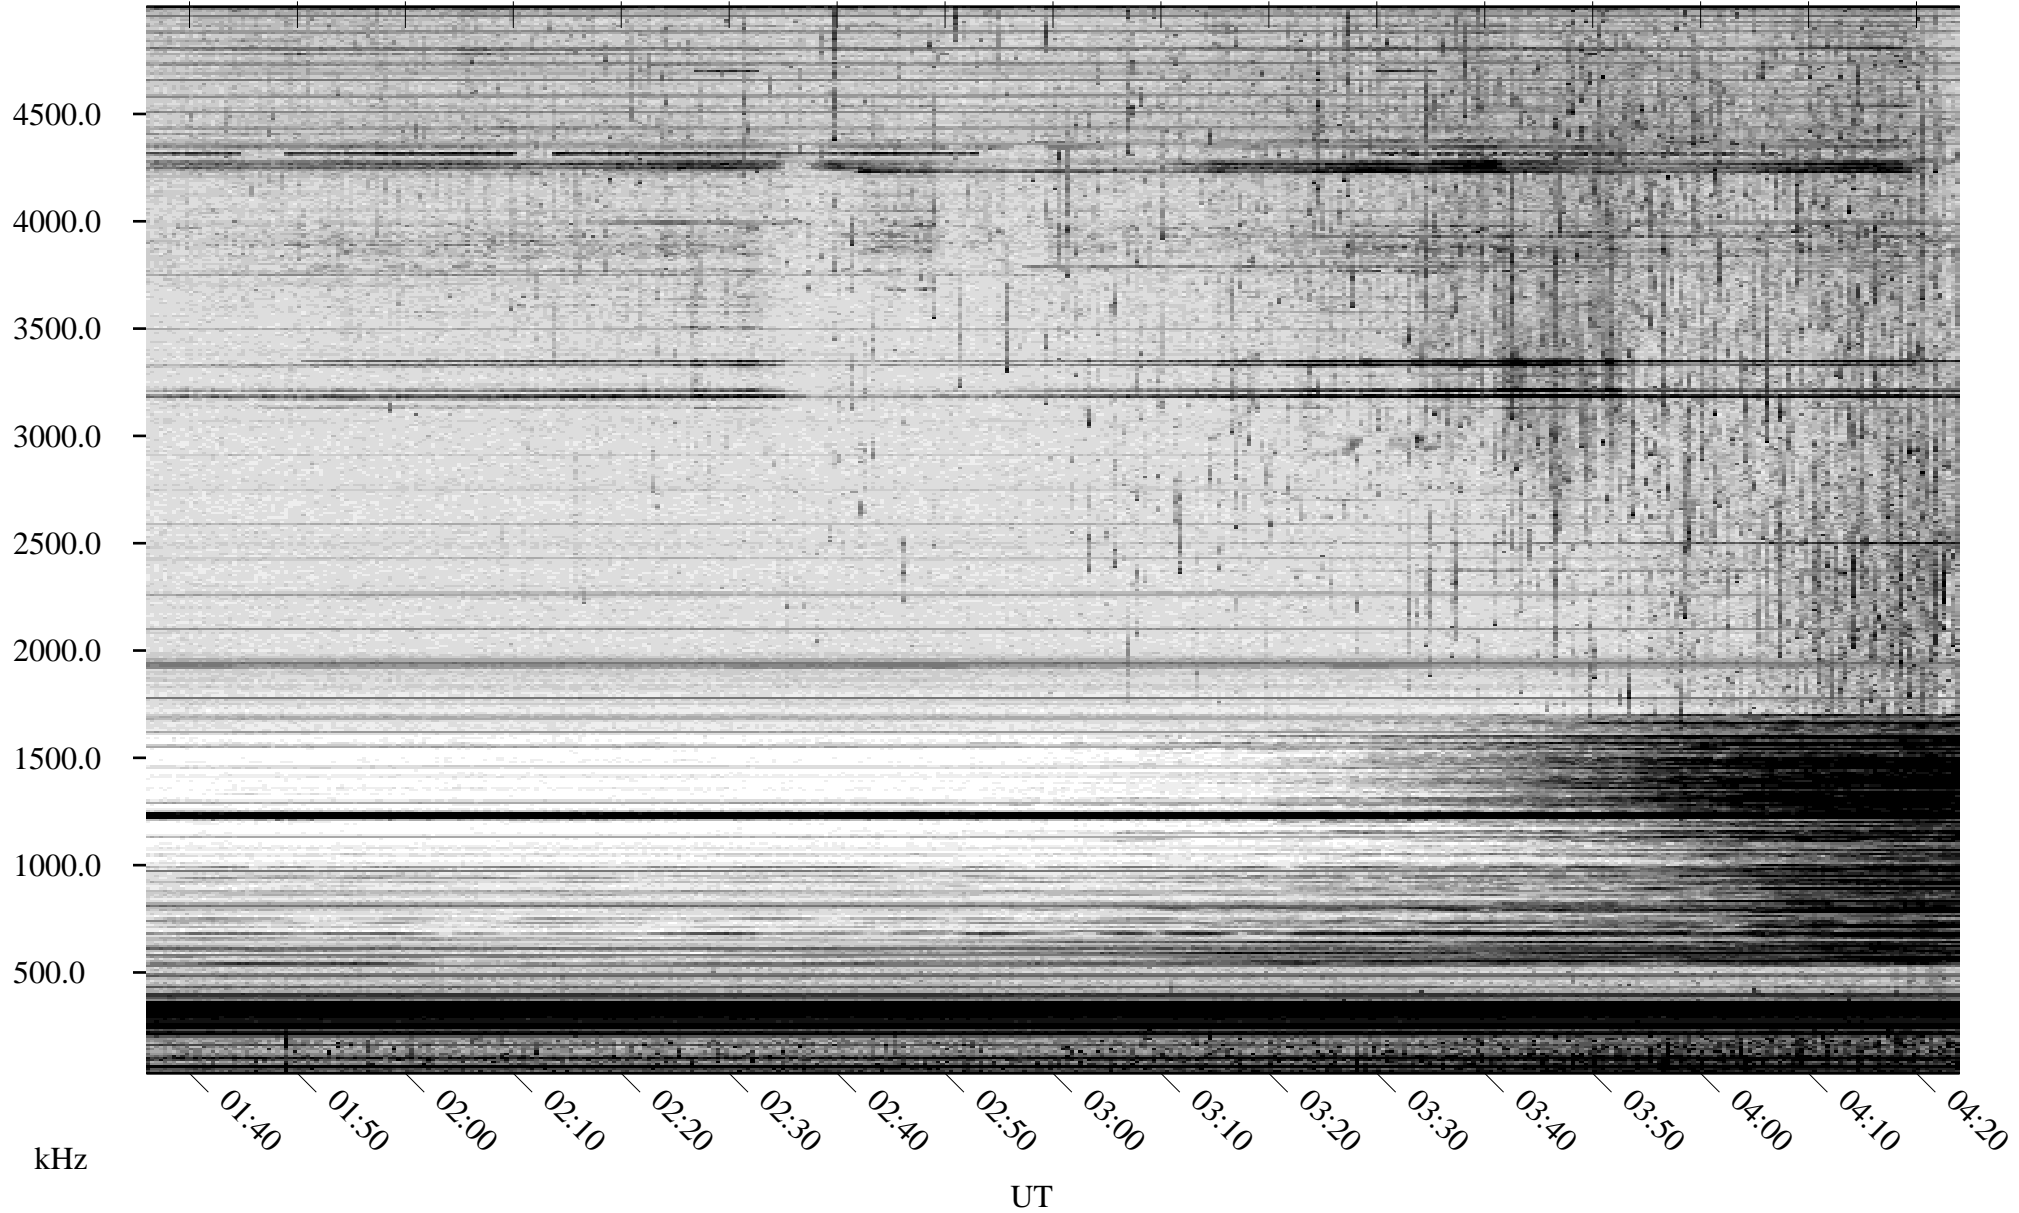

06/14/2007 Churchill, Manitoba

Linear Scale Black = 161 White = 15

CH07165L.R00m max_12

Page 1

06/14/2007 Churchill, Manitoba

Linear Scale Black = 161 White = 15

CH07165L.R00m max_12

Page 2

06/15/2007 Churchill, Manitoba

Linear Scale Black = 161 White = 15

CH07165L.R00m max_12

Page 3

06/15/2007 Churchill, Manitoba

Linear Scale Black = 161 White = 15

CH07165L.R00m max_12

Page 4

06/15/2007 Churchill, Manitoba

Linear Scale Black = 161 White = 15

CH07165L.R00m max_12

Page 5

06/15/2007 Churchill, Manitoba

Linear Scale Black = 161 White = 15

CH07165L.R00m max_12

Page 6

06/15/2007 Churchill, Manitoba

Linear Scale Black = 161 White = 15

CH07165L.R00m max_12

Page 7

06/15/2007 Churchill, Manitoba

Linear Scale Black = 161 White = 15

CH07165L.R00m max_12