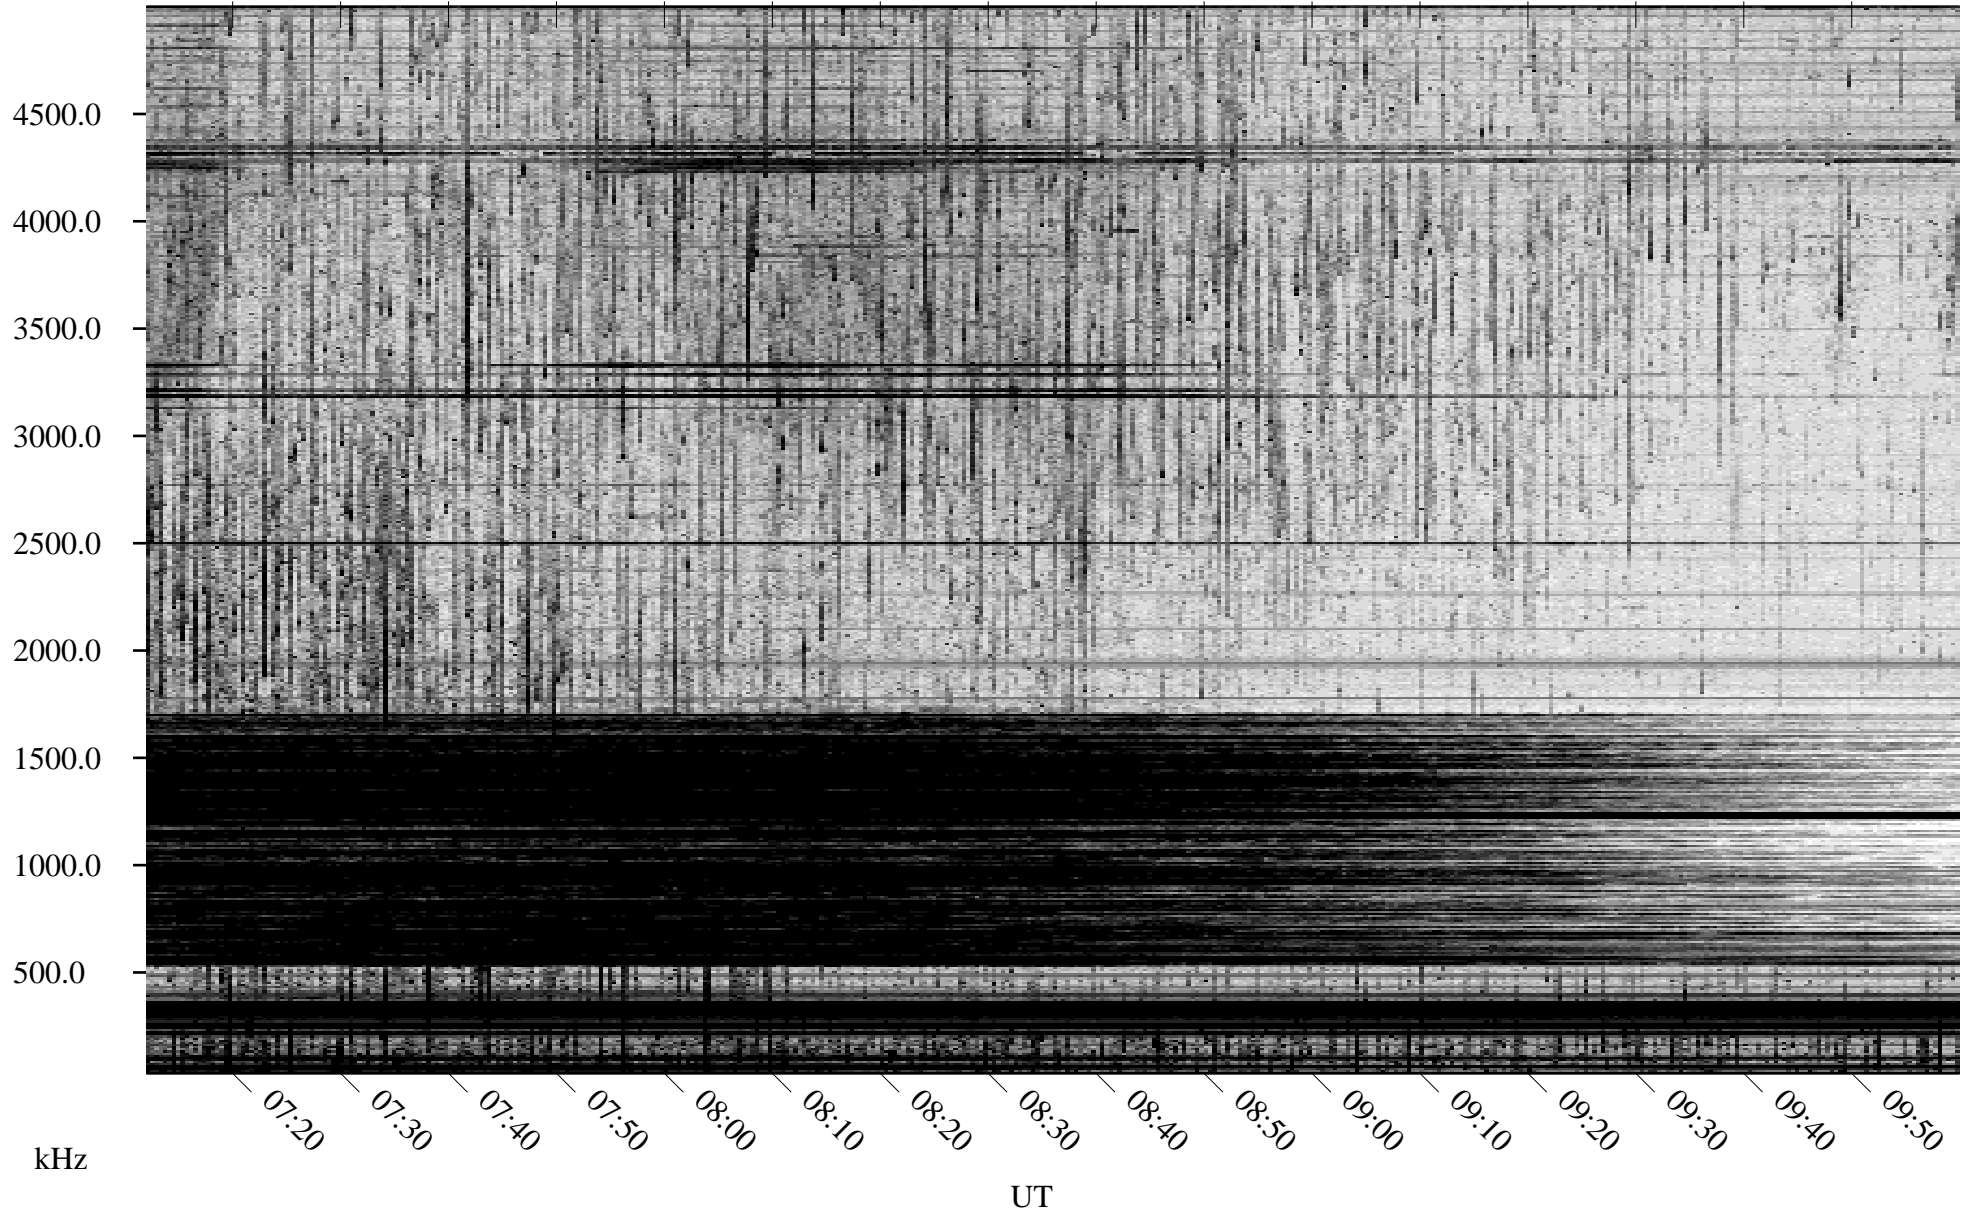

06/14/2007 Churchill, Manitoba

Linear Scale Black = 161 White = 15

CH07165L.R00m max_12

Page 1

06/14/2007 Churchill, Manitoba

Linear Scale Black = 161 White = 15

CH07165L.R00m max_12

Page 2

06/15/2007 Churchill, Manitoba

Linear Scale Black = 161 White = 15

CH07165L.R00m max_12

Page 3

06/15/2007 Churchill, Manitoba

Linear Scale Black = 161 White = 15

CH07165L.R00m max_12

Page 4

06/15/2007 Churchill, Manitoba

Linear Scale Black = 161 White = 15

CH07165L.R00m max_12

Page 5

06/15/2007 Churchill, Manitoba

Linear Scale Black = 161 White = 15

CH07165L.R00m max_12

Page 6

06/15/2007 Churchill, Manitoba

Linear Scale Black = 161 White = 15

CH07165L.R00m max_12

Page 7

06/15/2007 Churchill, Manitoba

Linear Scale Black = 161 White = 15

CH07165L.R00m max_12