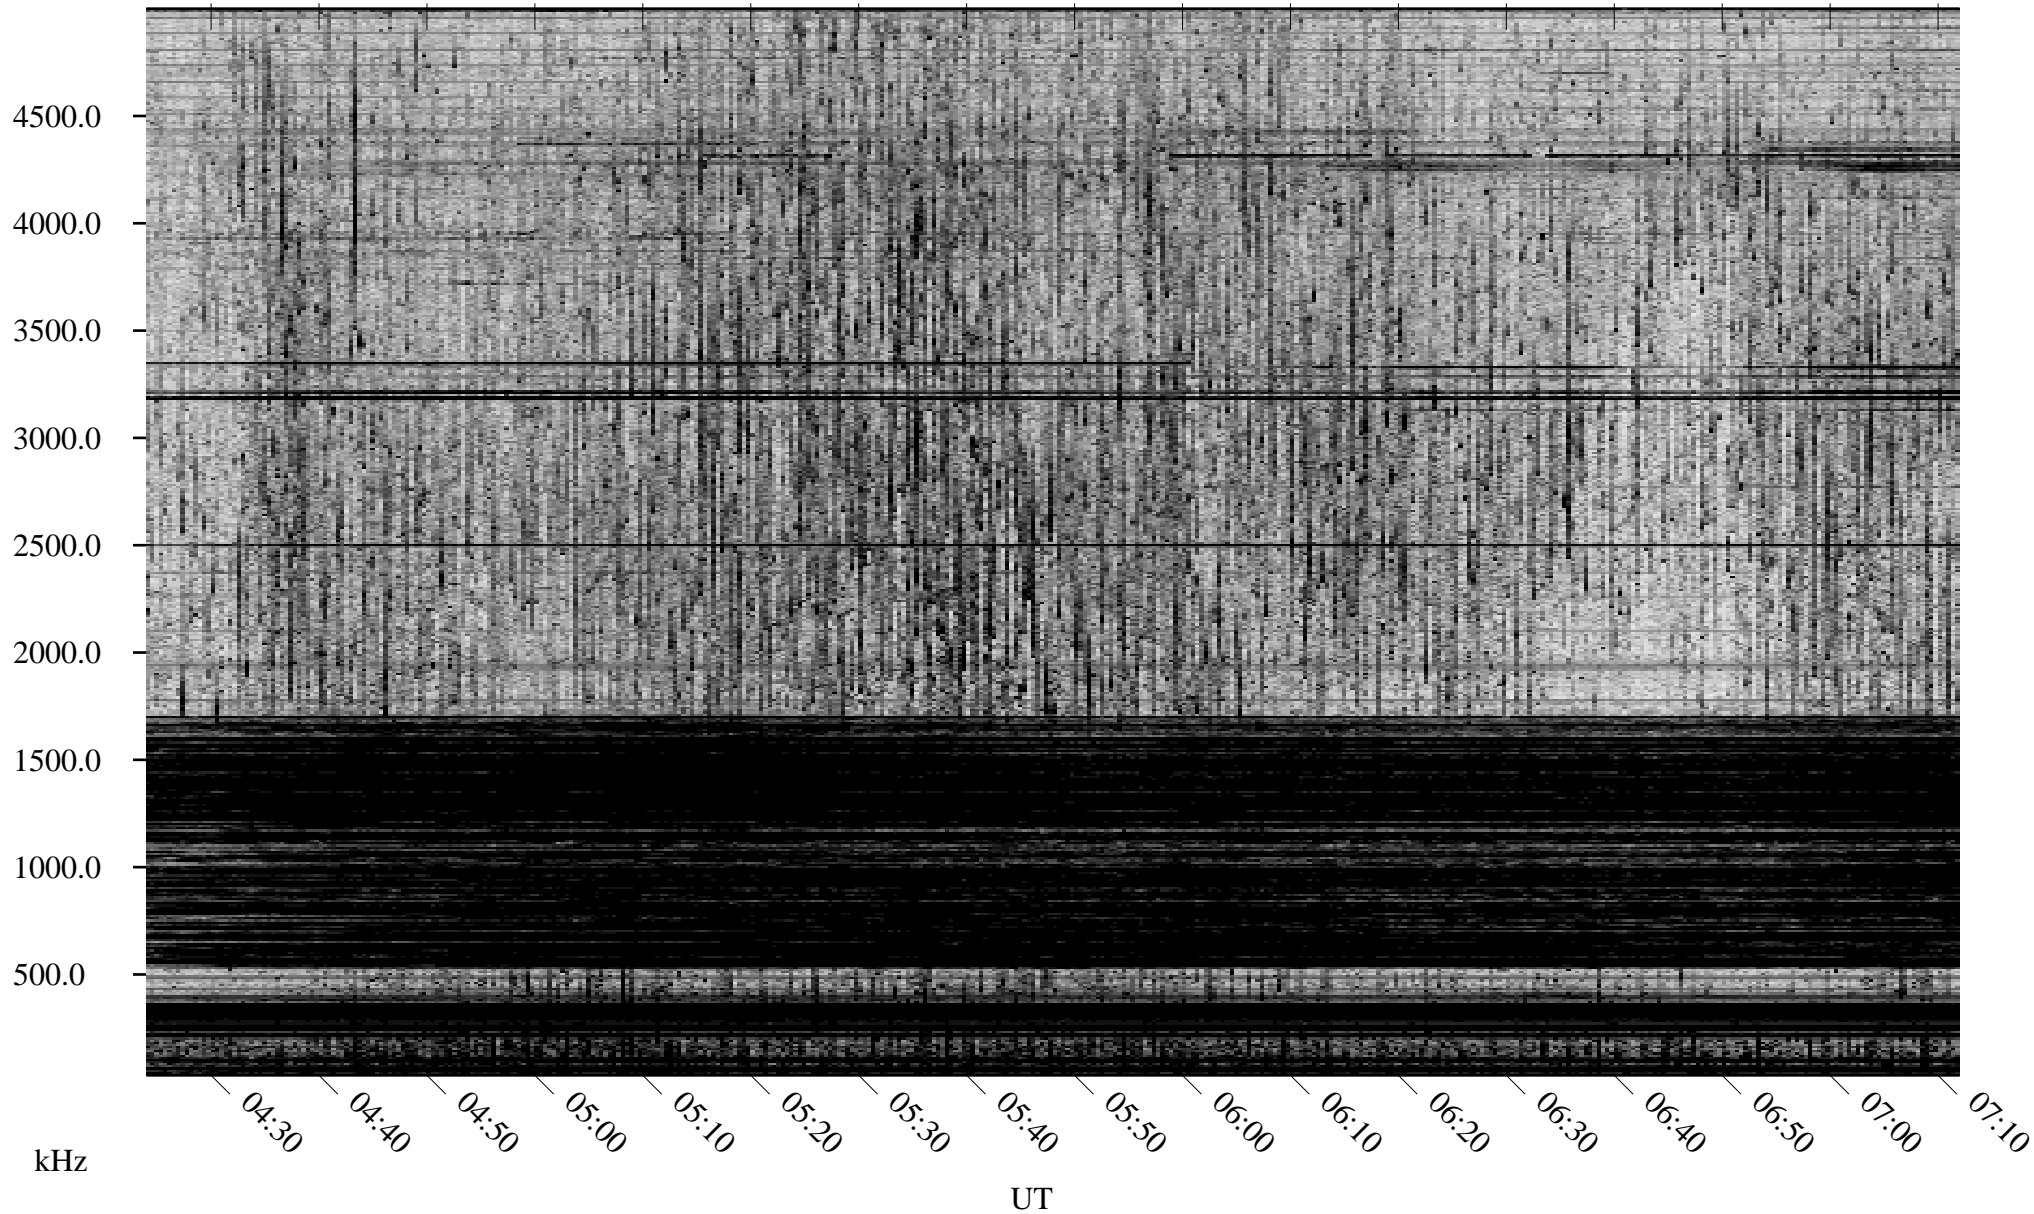

06/14/2007 Churchill, Manitoba

Linear Scale Black = 161 White = 15

CH07165L.R00m max_12

Page 1

06/14/2007 Churchill, Manitoba

Linear Scale Black = 161 White = 15

CH07165L.R00m max_12

Page 2

06/15/2007 Churchill, Manitoba

Linear Scale Black = 161 White = 15

CH07165L.R00m max_12

Page 3

06/15/2007 Churchill, Manitoba

Linear Scale Black = 161 White = 15

CH07165L.R00m max_12

Page 4

06/15/2007 Churchill, Manitoba

Linear Scale Black = 161 White = 15

CH07165L.R00m max_12

Page 5

06/15/2007 Churchill, Manitoba

Linear Scale Black = 161 White = 15

CH07165L.R00m max_12

Page 6

06/15/2007 Churchill, Manitoba

Linear Scale Black = 161 White = 15

CH07165L.R00m max_12

Page 7

06/15/2007 Churchill, Manitoba

Linear Scale Black = 161 White = 15

CH07165L.R00m max_12