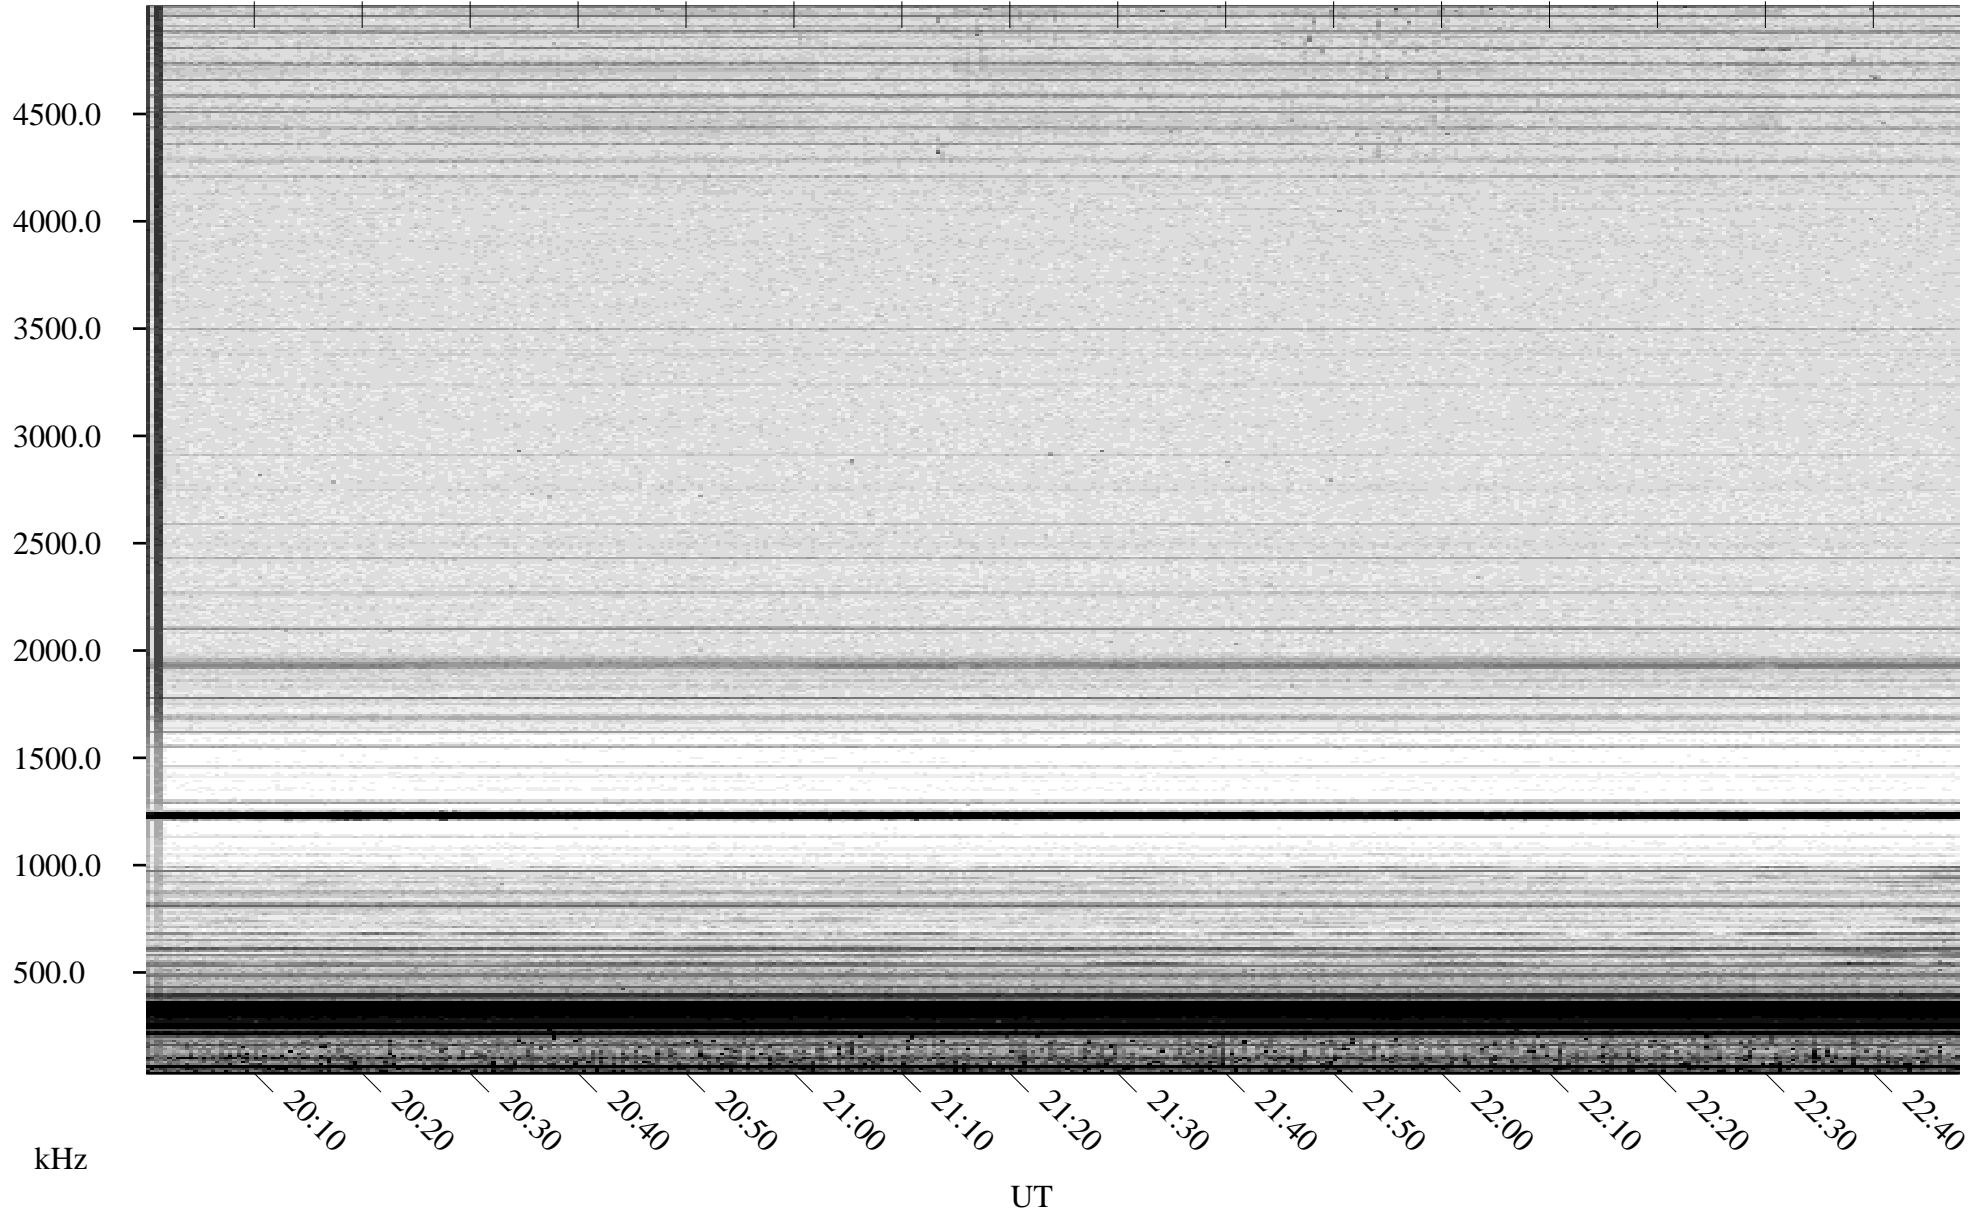

06/14/2007 Churchill, Manitoba

Linear Scale Black = 161 White = 15

CH07165L.R00m max_12

Page 1

06/14/2007 Churchill, Manitoba

Linear Scale Black = 161 White = 15

CH07165L.R00m max_12

Page 2

06/15/2007 Churchill, Manitoba

Linear Scale Black = 161 White = 15

CH07165L.R00m max_12

Page 3

06/15/2007 Churchill, Manitoba

Linear Scale Black = 161 White = 15

CH07165L.R00m max_12

Page 4

06/15/2007 Churchill, Manitoba

Linear Scale Black = 161 White = 15

CH07165L.R00m max_12

Page 5

06/15/2007 Churchill, Manitoba

Linear Scale Black = 161 White = 15

CH07165L.R00m max_12

Page 6

06/15/2007 Churchill, Manitoba

Linear Scale Black = 161 White = 15

CH07165L.R00m max_12

Page 7

06/15/2007 Churchill, Manitoba

Linear Scale Black = 161 White = 15

CH07165L.R00m max_12