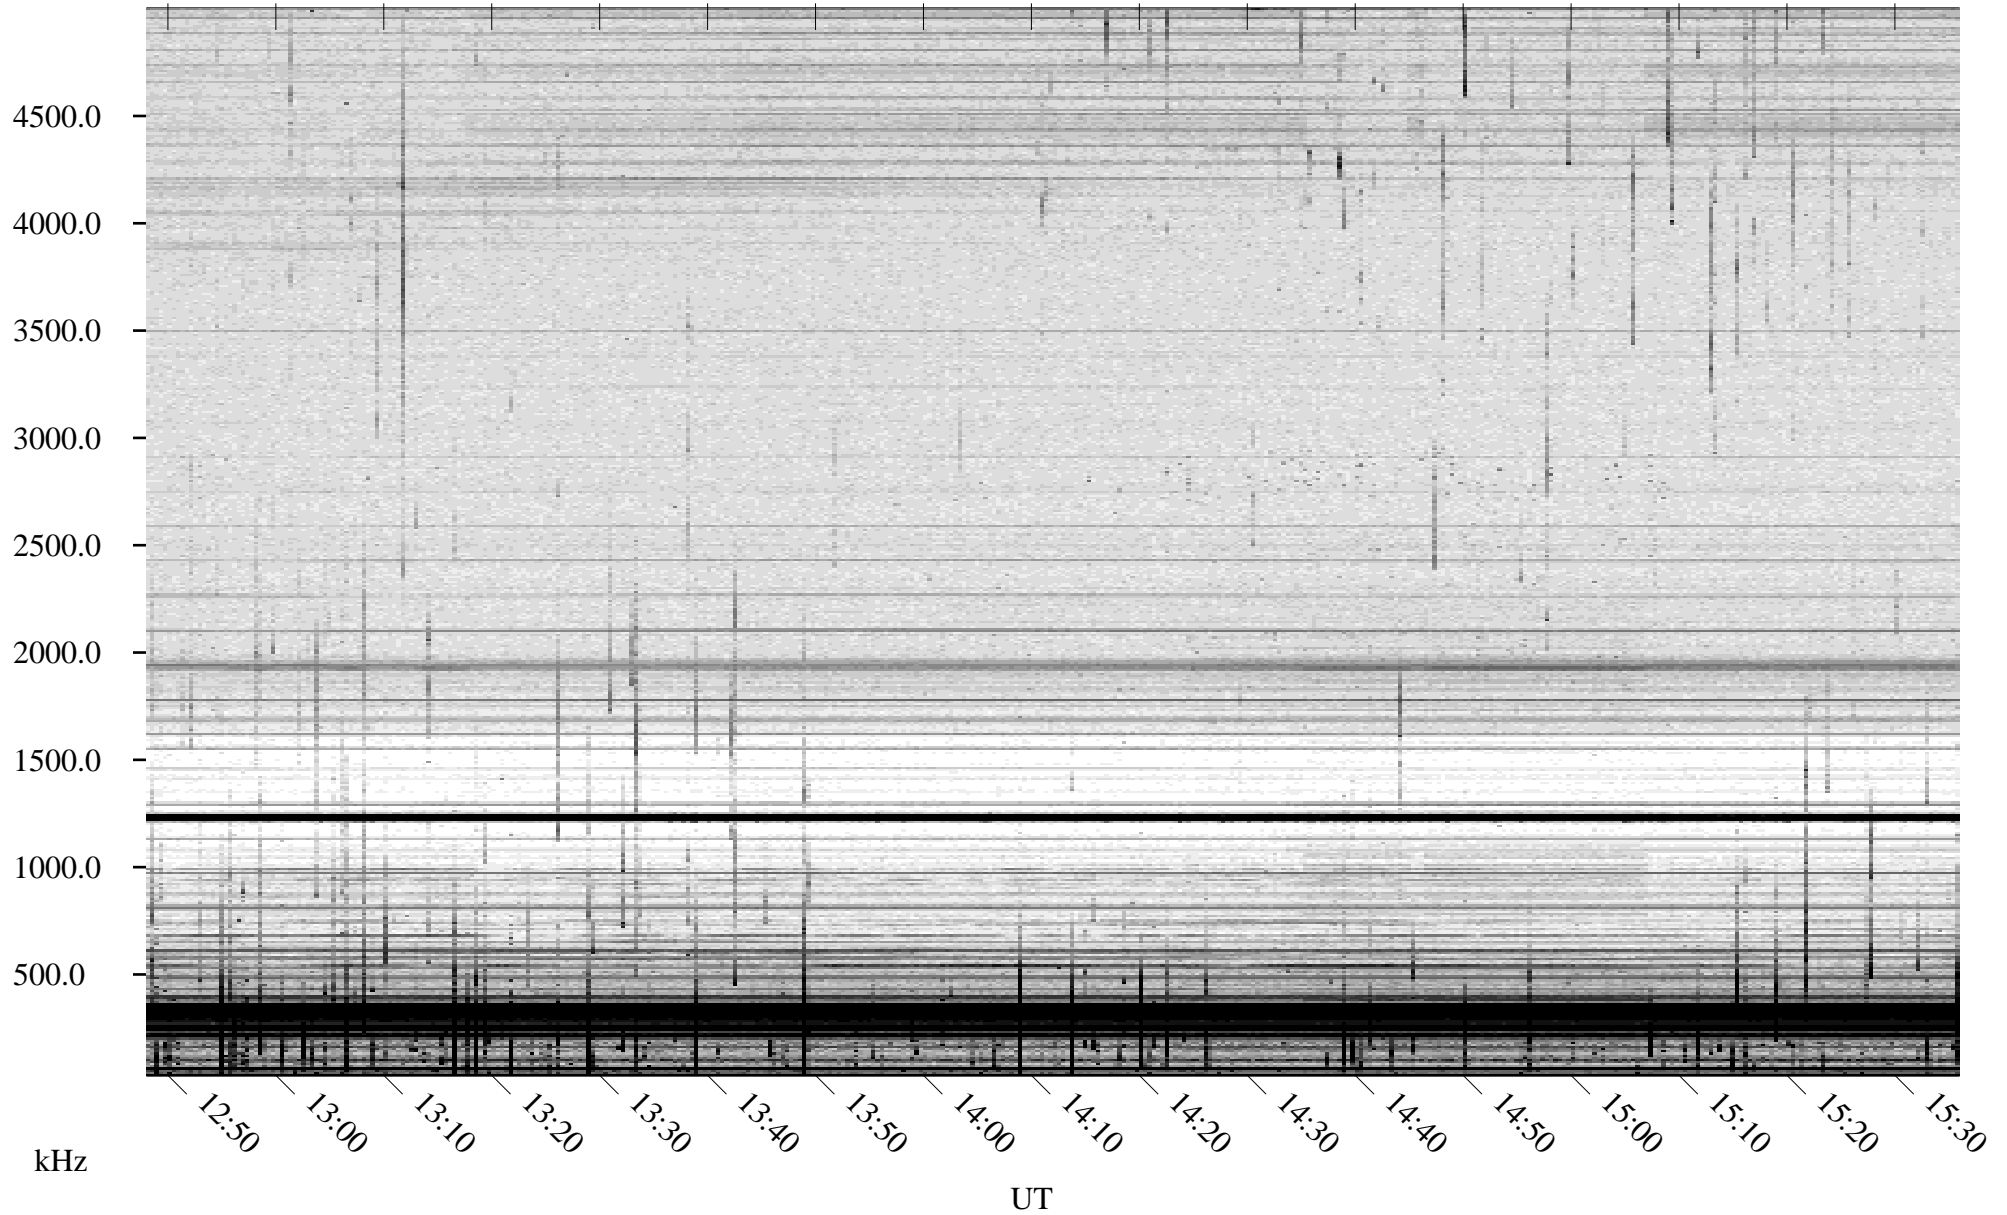

06/14/2007 Churchill, Manitoba

Linear Scale Black = 161 White = 15

CH07165L.R00m max_12

Page 1

06/14/2007 Churchill, Manitoba

Linear Scale Black = 161 White = 15

CH07165L.R00m max_12

Page 2

06/15/2007 Churchill, Manitoba

Linear Scale Black = 161 White = 15

CH07165L.R00m max_12

Page 3

06/15/2007 Churchill, Manitoba

Linear Scale Black = 161 White = 15

CH07165L.R00m max_12

Page 4

06/15/2007 Churchill, Manitoba

Linear Scale Black = 161 White = 15

CH07165L.R00m max_12

Page 5

06/15/2007 Churchill, Manitoba

Linear Scale Black = 161 White = 15

CH07165L.R00m max_12

Page 6

06/15/2007 Churchill, Manitoba

Linear Scale Black = 161 White = 15

CH07165L.R00m max_12

Page 7

06/15/2007 Churchill, Manitoba

Linear Scale Black = 161 White = 15

CH07165L.R00m max_12