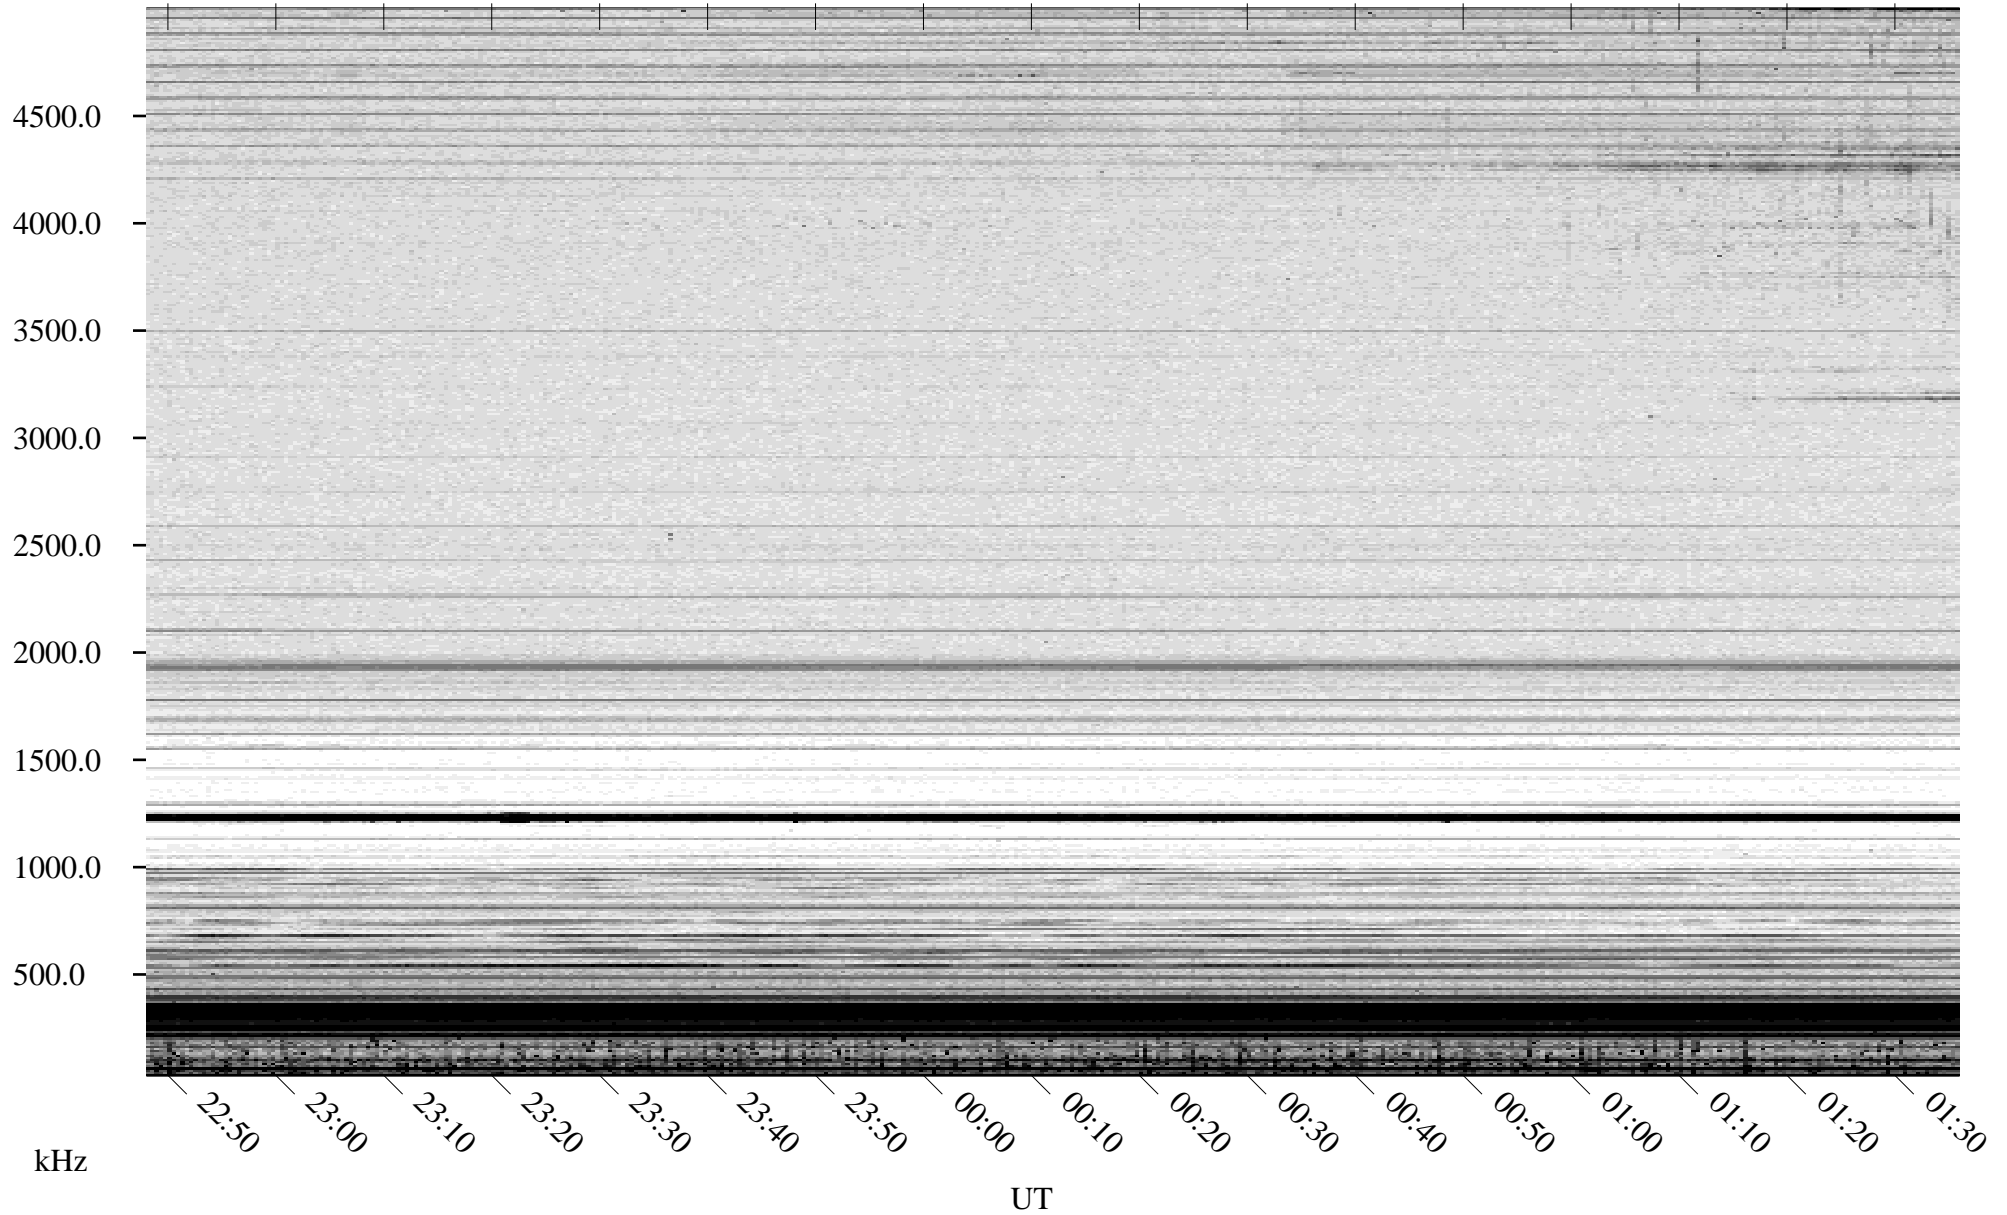

06/14/2007 Churchill, Manitoba

Linear Scale Black = 161 White = 15

CH07165L.R00m max_12

Page 1

06/14/2007 Churchill, Manitoba

Linear Scale Black = 161 White = 15

CH07165L.R00m max_12

Page 2

06/15/2007 Churchill, Manitoba

Linear Scale Black = 161 White = 15

CH07165L.R00m max_12

Page 3

06/15/2007 Churchill, Manitoba

Linear Scale Black = 161 White = 15

CH07165L.R00m max_12

Page 4

06/15/2007 Churchill, Manitoba

Linear Scale Black = 161 White = 15

CH07165L.R00m max_12

Page 5

06/15/2007 Churchill, Manitoba

Linear Scale Black = 161 White = 15

CH07165L.R00m max_12

Page 6

06/15/2007 Churchill, Manitoba

Linear Scale Black = 161 White = 15

CH07165L.R00m max_12

Page 7

06/15/2007 Churchill, Manitoba

Linear Scale Black = 161 White = 15

CH07165L.R00m max_12