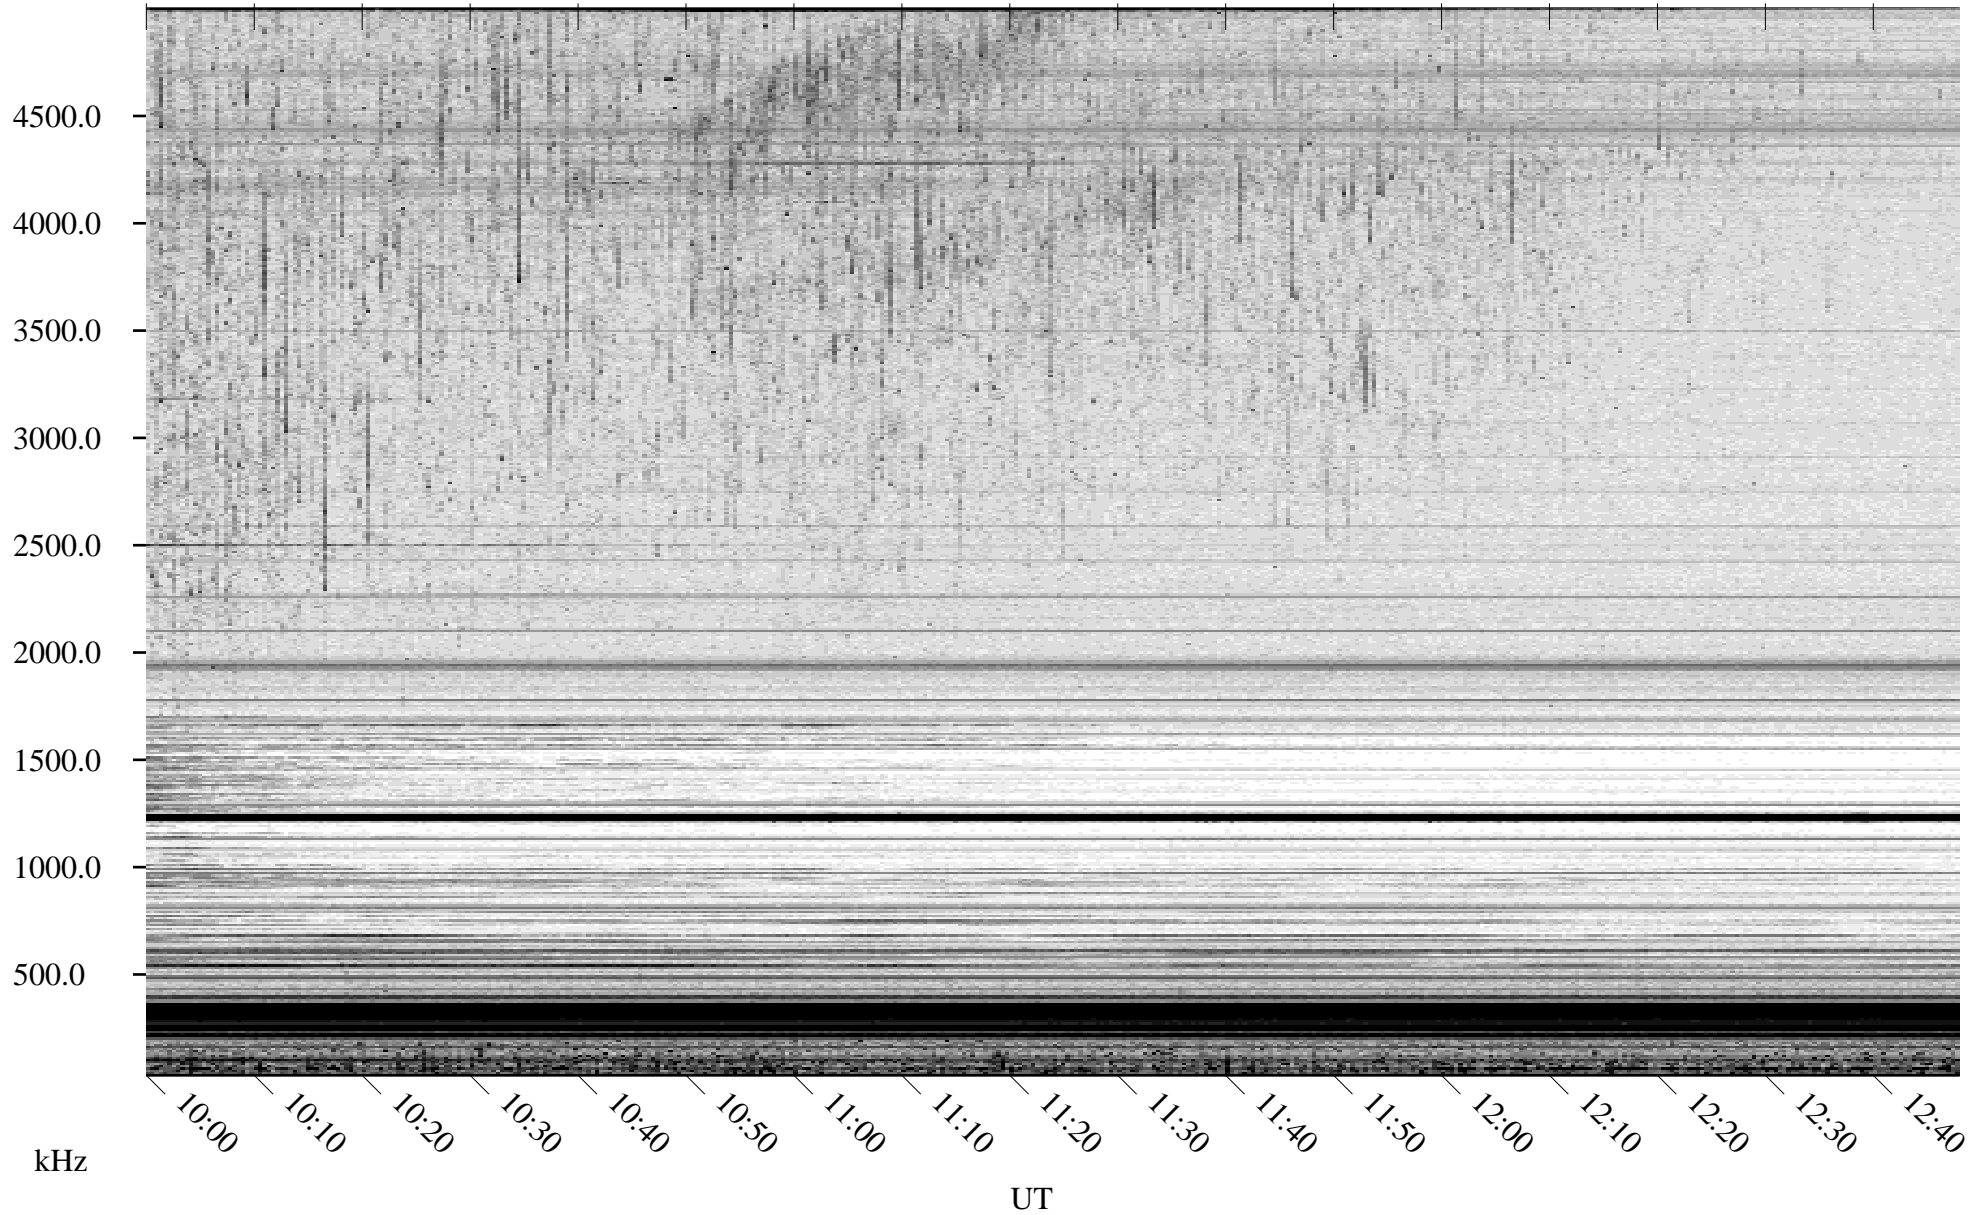

# 06/16/2007 Churchill, Manitoba

Linear Scale    Black = 161    White = 15

CH07166L.R00m max\_12

Page 4

# 06/16/2007 Churchill, Manitoba

Linear Scale    Black = 161    White = 15

CH07166L.R00m max\_12

Page 5

# 06/16/2007 Churchill, Manitoba

Linear Scale    Black = 161    White = 15

CH07166L.R00m max\_12

Page 6

# 06/16/2007 Churchill, Manitoba

Linear Scale    Black = 161    White = 15

CH07166L.R00m max\_12

Page 7