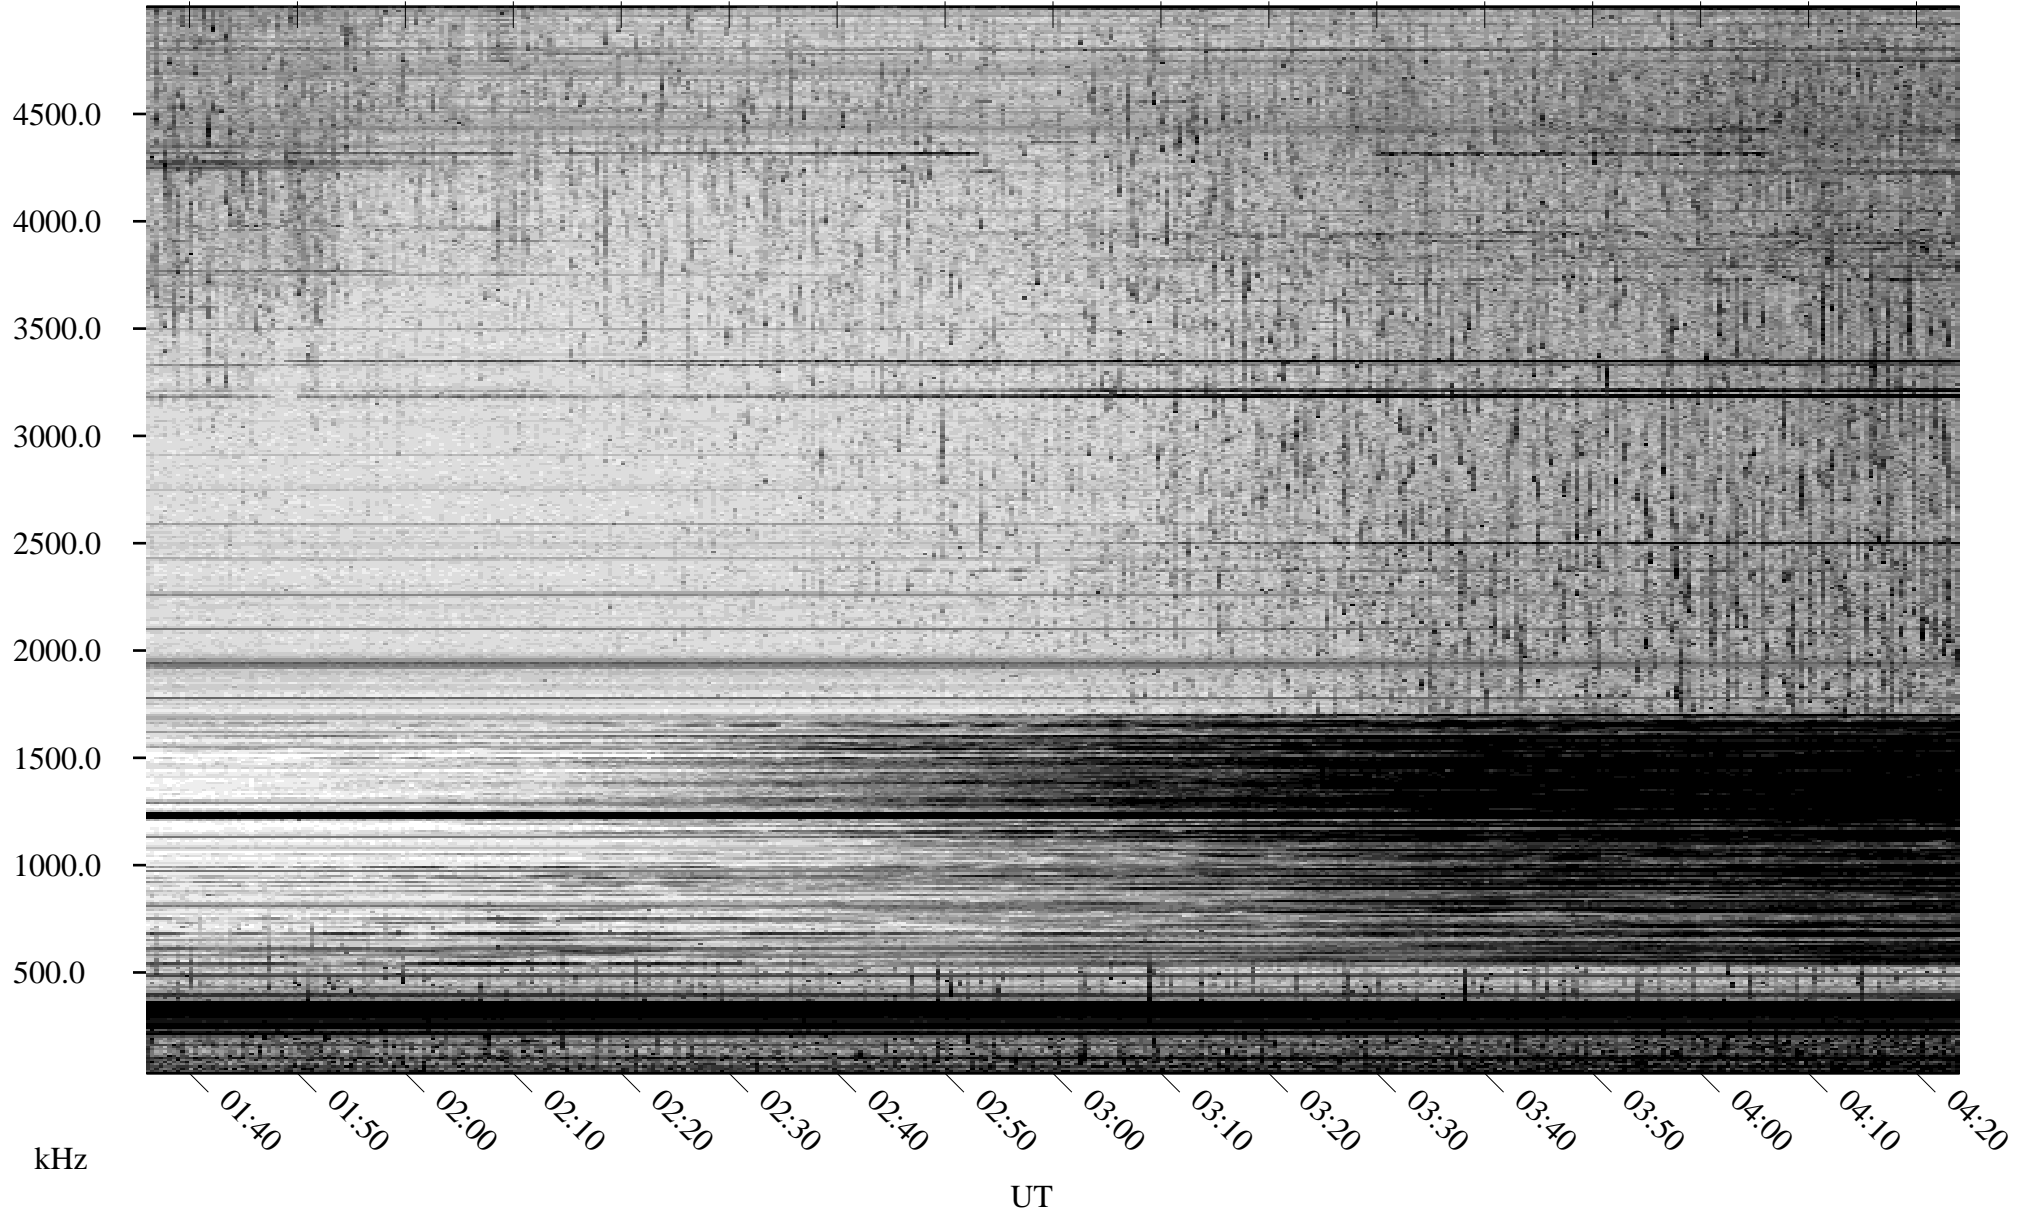

# 06/15/2007 Churchill, Manitoba

Linear Scale    Black = 161    White = 15

CH07166L.R00m max\_12

Page 1

# 06/15/2007 Churchill, Manitoba

Linear Scale    Black = 161    White = 15

CH07166L.R00m max\_12

Page 2

# 06/16/2007 Churchill, Manitoba

Linear Scale    Black = 161    White = 15

CH07166L.R00m max\_12

Page 3

# 06/16/2007 Churchill, Manitoba

Linear Scale    Black = 161    White = 15

CH07166L.R00m max\_12

Page 4