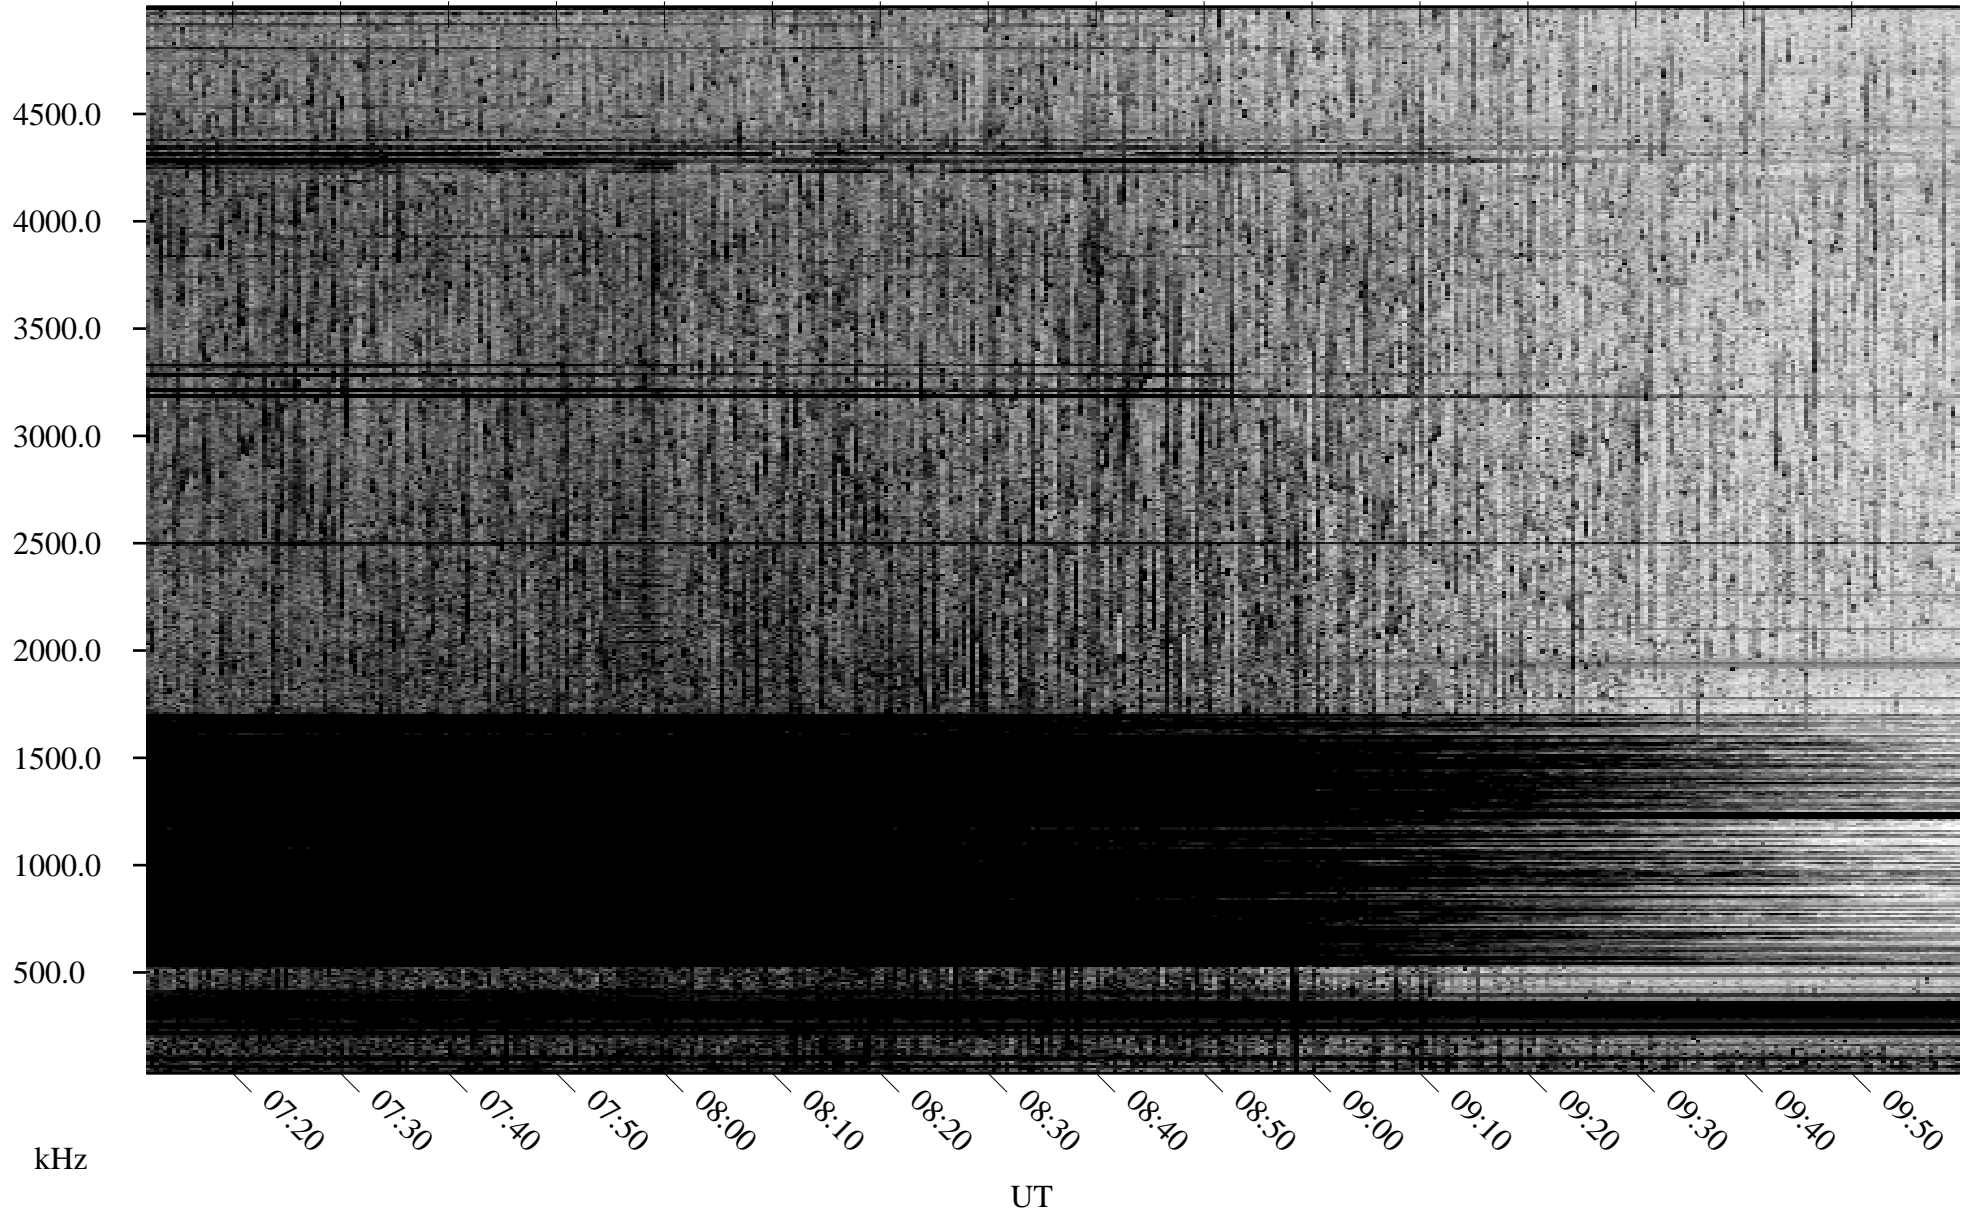

# 06/16/2007 Churchill, Manitoba

Linear Scale    Black = 161    White = 15

CH07166L.R00m max\_12

Page 4

# 06/16/2007 Churchill, Manitoba

Linear Scale    Black = 161    White = 15

CH07166L.R00m max\_12

Page 5