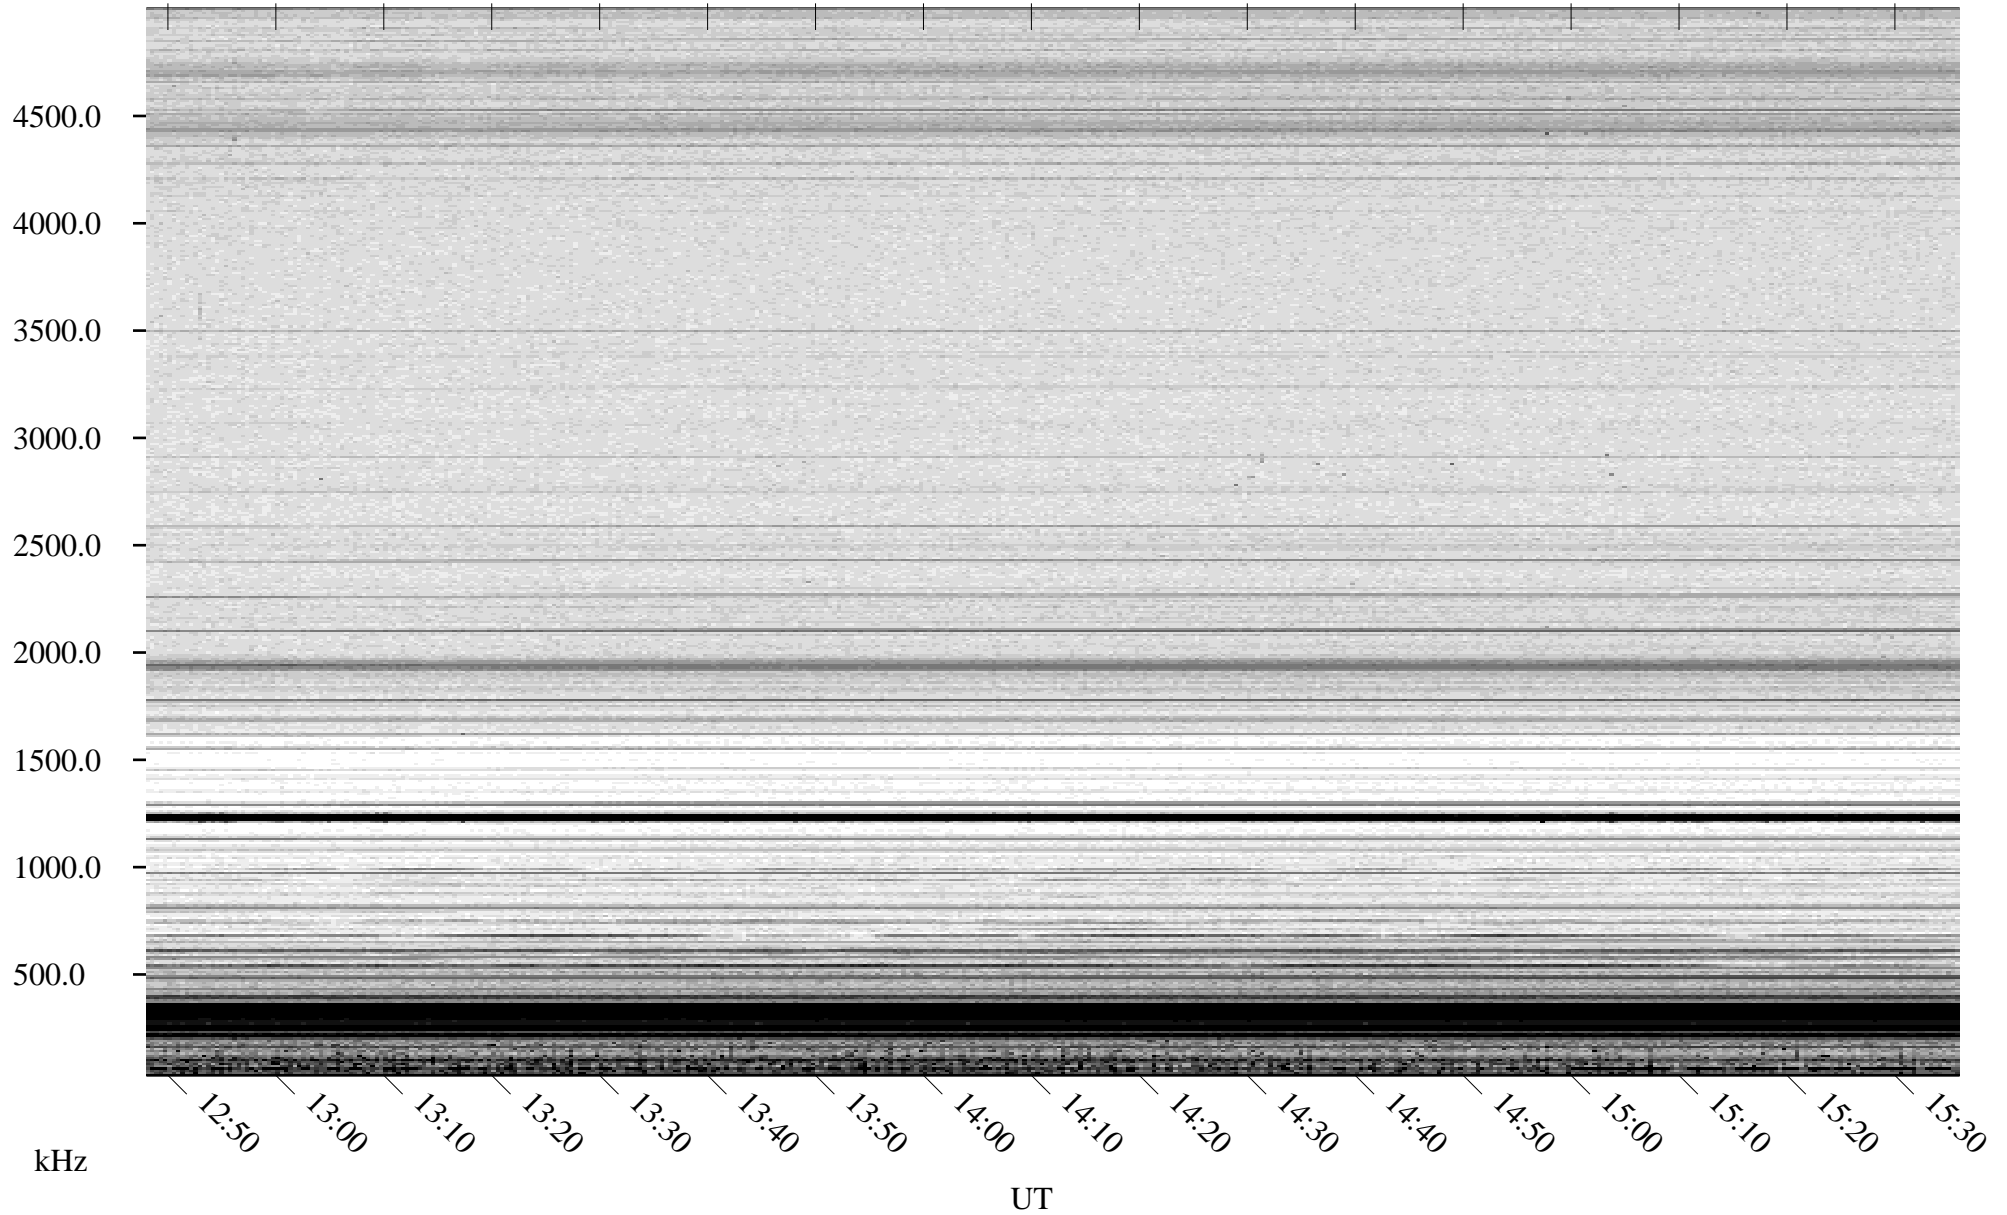

# 06/16/2007 Churchill, Manitoba

Linear Scale    Black = 161    White = 15

CH07166L.R00m max\_12

Page 5

# 06/16/2007 Churchill, Manitoba

Linear Scale    Black = 161    White = 15

CH07166L.R00m max\_12

Page 6

# 06/16/2007 Churchill, Manitoba

Linear Scale    Black = 161    White = 15

CH07166L.R00m max\_12

Page 7

# 06/16/2007 Churchill, Manitoba

Linear Scale    Black = 161    White = 15

CH07166L.R00m max\_12

Page 8