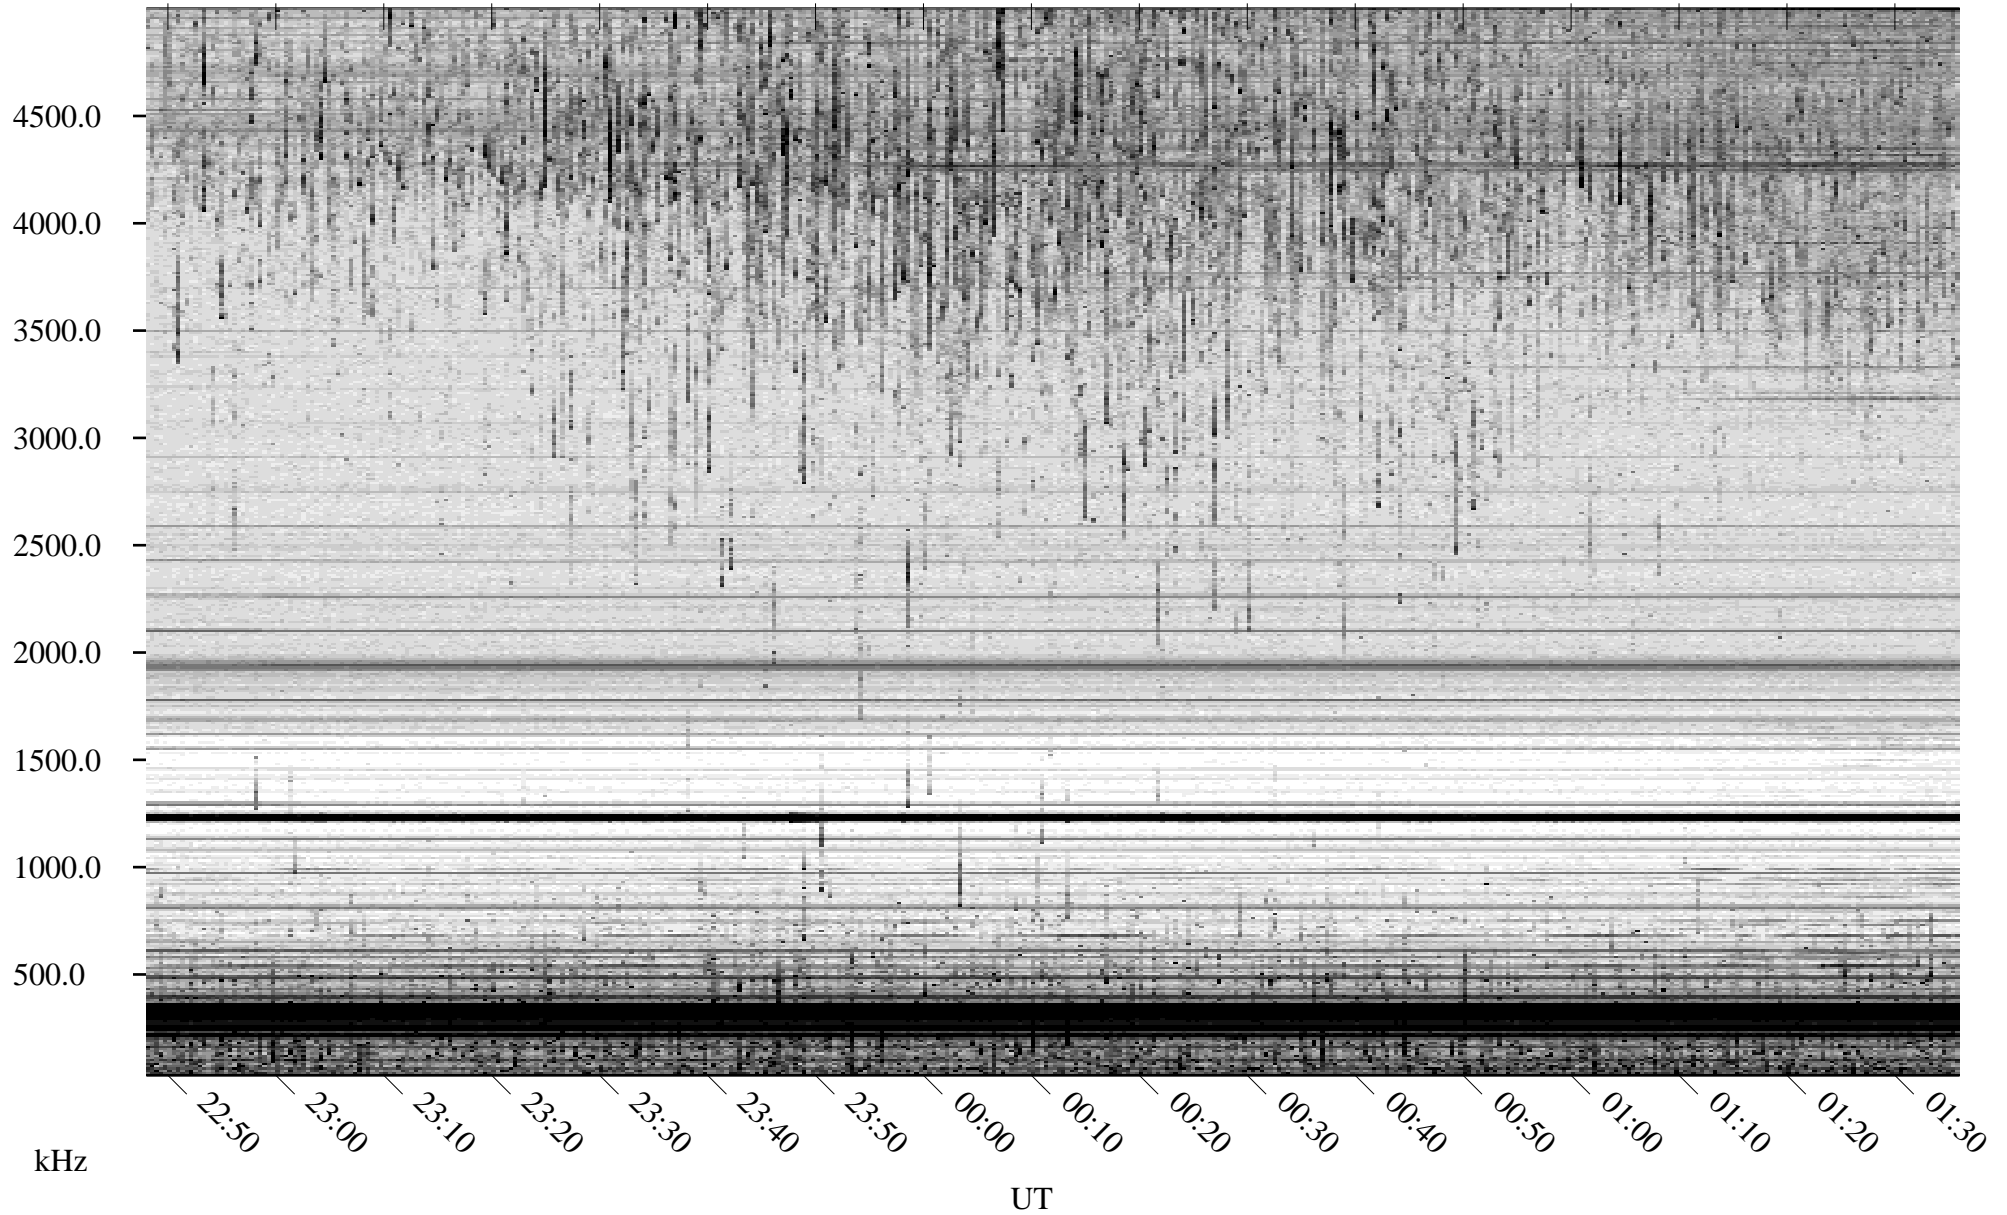

# 06/15/2007 Churchill, Manitoba

Linear Scale    Black = 161    White = 15

CH07166L.R00m max\_12

Page 1

# 06/15/2007 Churchill, Manitoba

Linear Scale    Black = 161    White = 15

CH07166L.R00m max\_12

Page 2

# 06/16/2007 Churchill, Manitoba

Linear Scale    Black = 161    White = 15

CH07166L.R00m max\_12

Page 3

# 06/16/2007 Churchill, Manitoba

Linear Scale    Black = 161    White = 15

CH07166L.R00m max\_12

Page 4