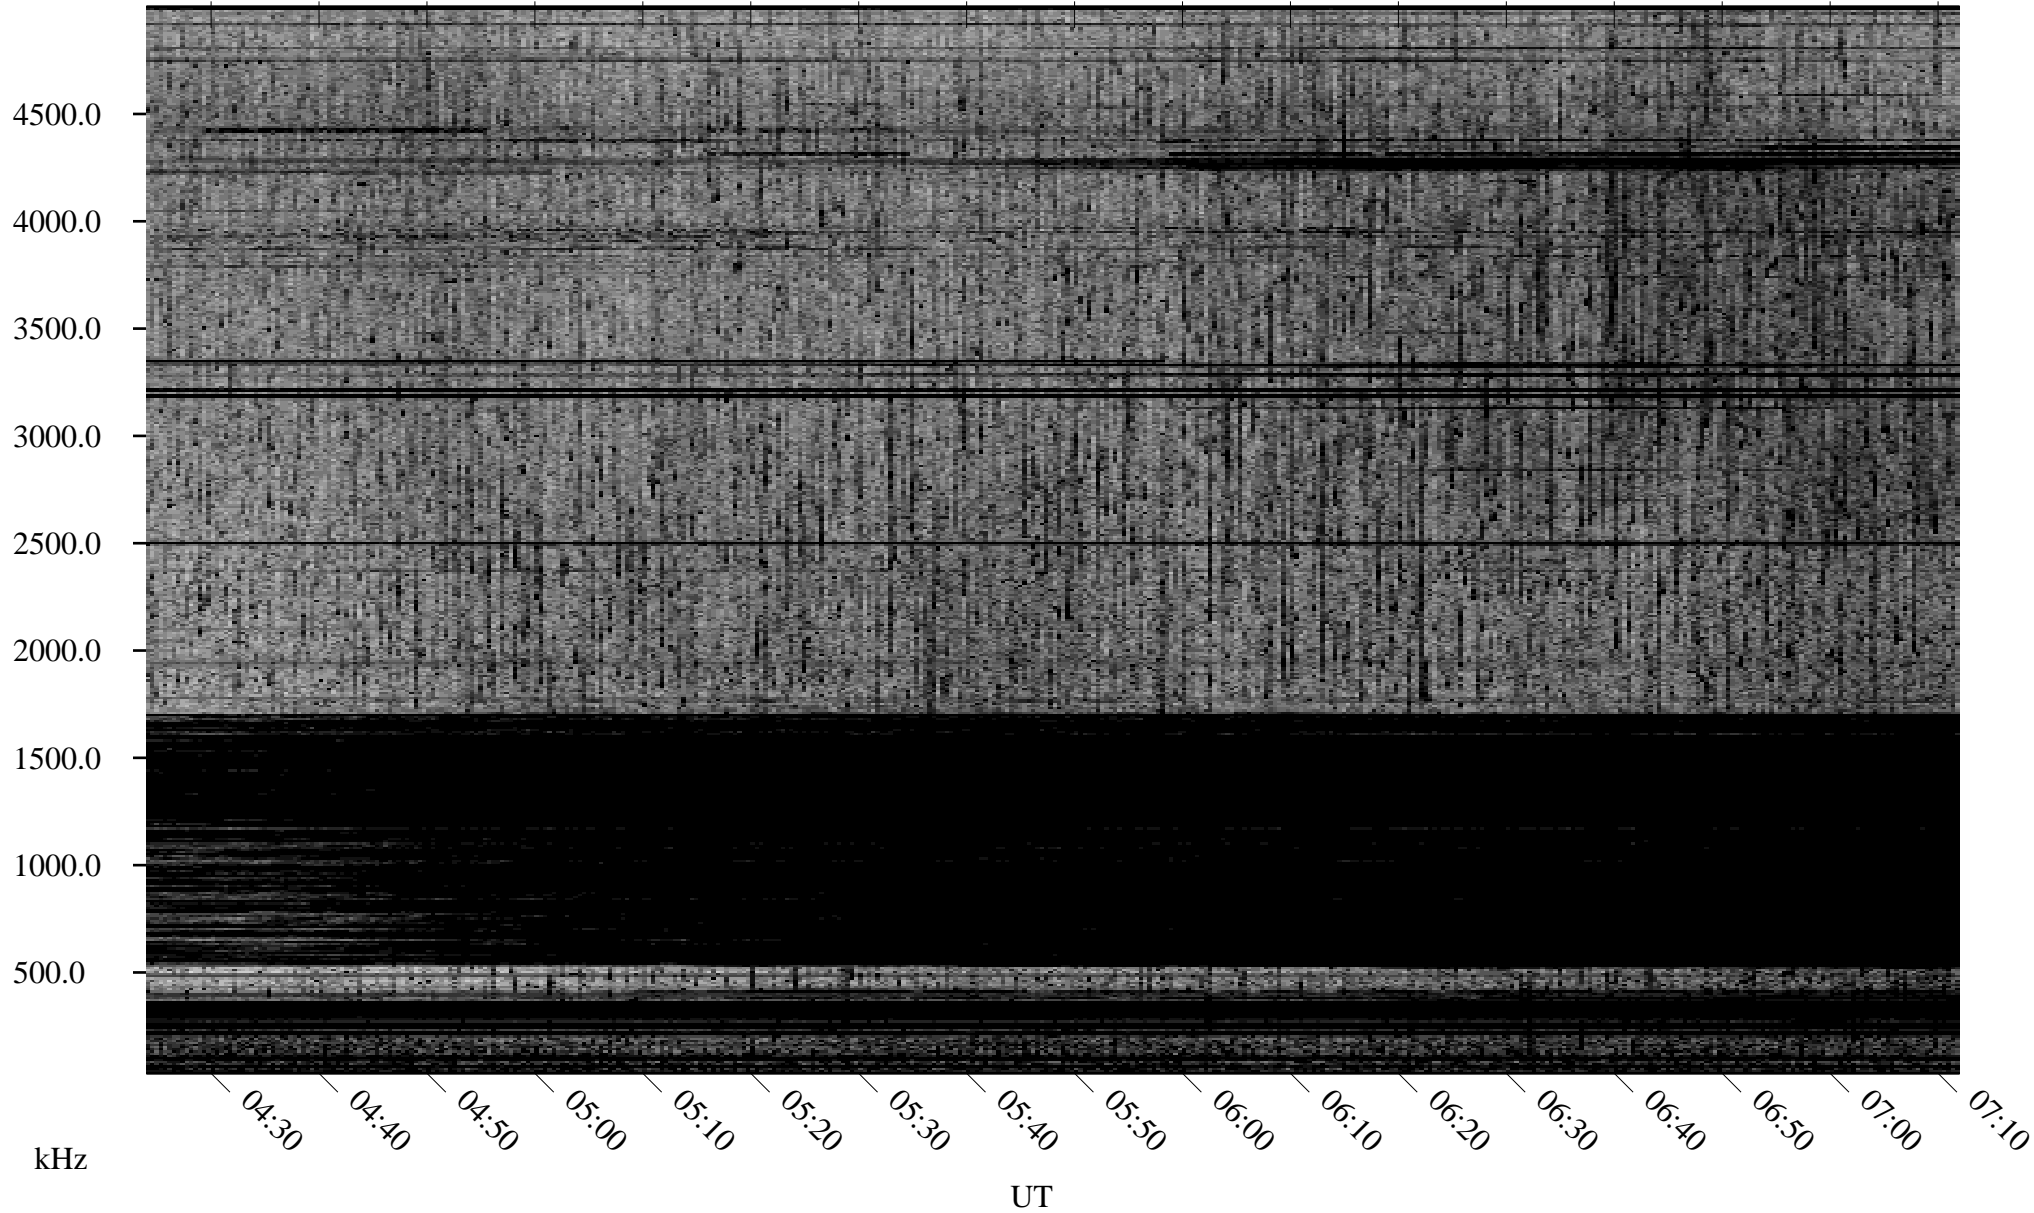

# 06/15/2007 Churchill, Manitoba

Linear Scale    Black = 161    White = 15

CH07166L.R00m max\_12

Page 1

# 06/15/2007 Churchill, Manitoba

Linear Scale    Black = 161    White = 15

CH07166L.R00m max\_12

Page 2

# 06/16/2007 Churchill, Manitoba

Linear Scale    Black = 161    White = 15

CH07166L.R00m max\_12

Page 3

# 06/16/2007 Churchill, Manitoba

Linear Scale    Black = 161    White = 15

CH07166L.R00m max\_12

Page 4