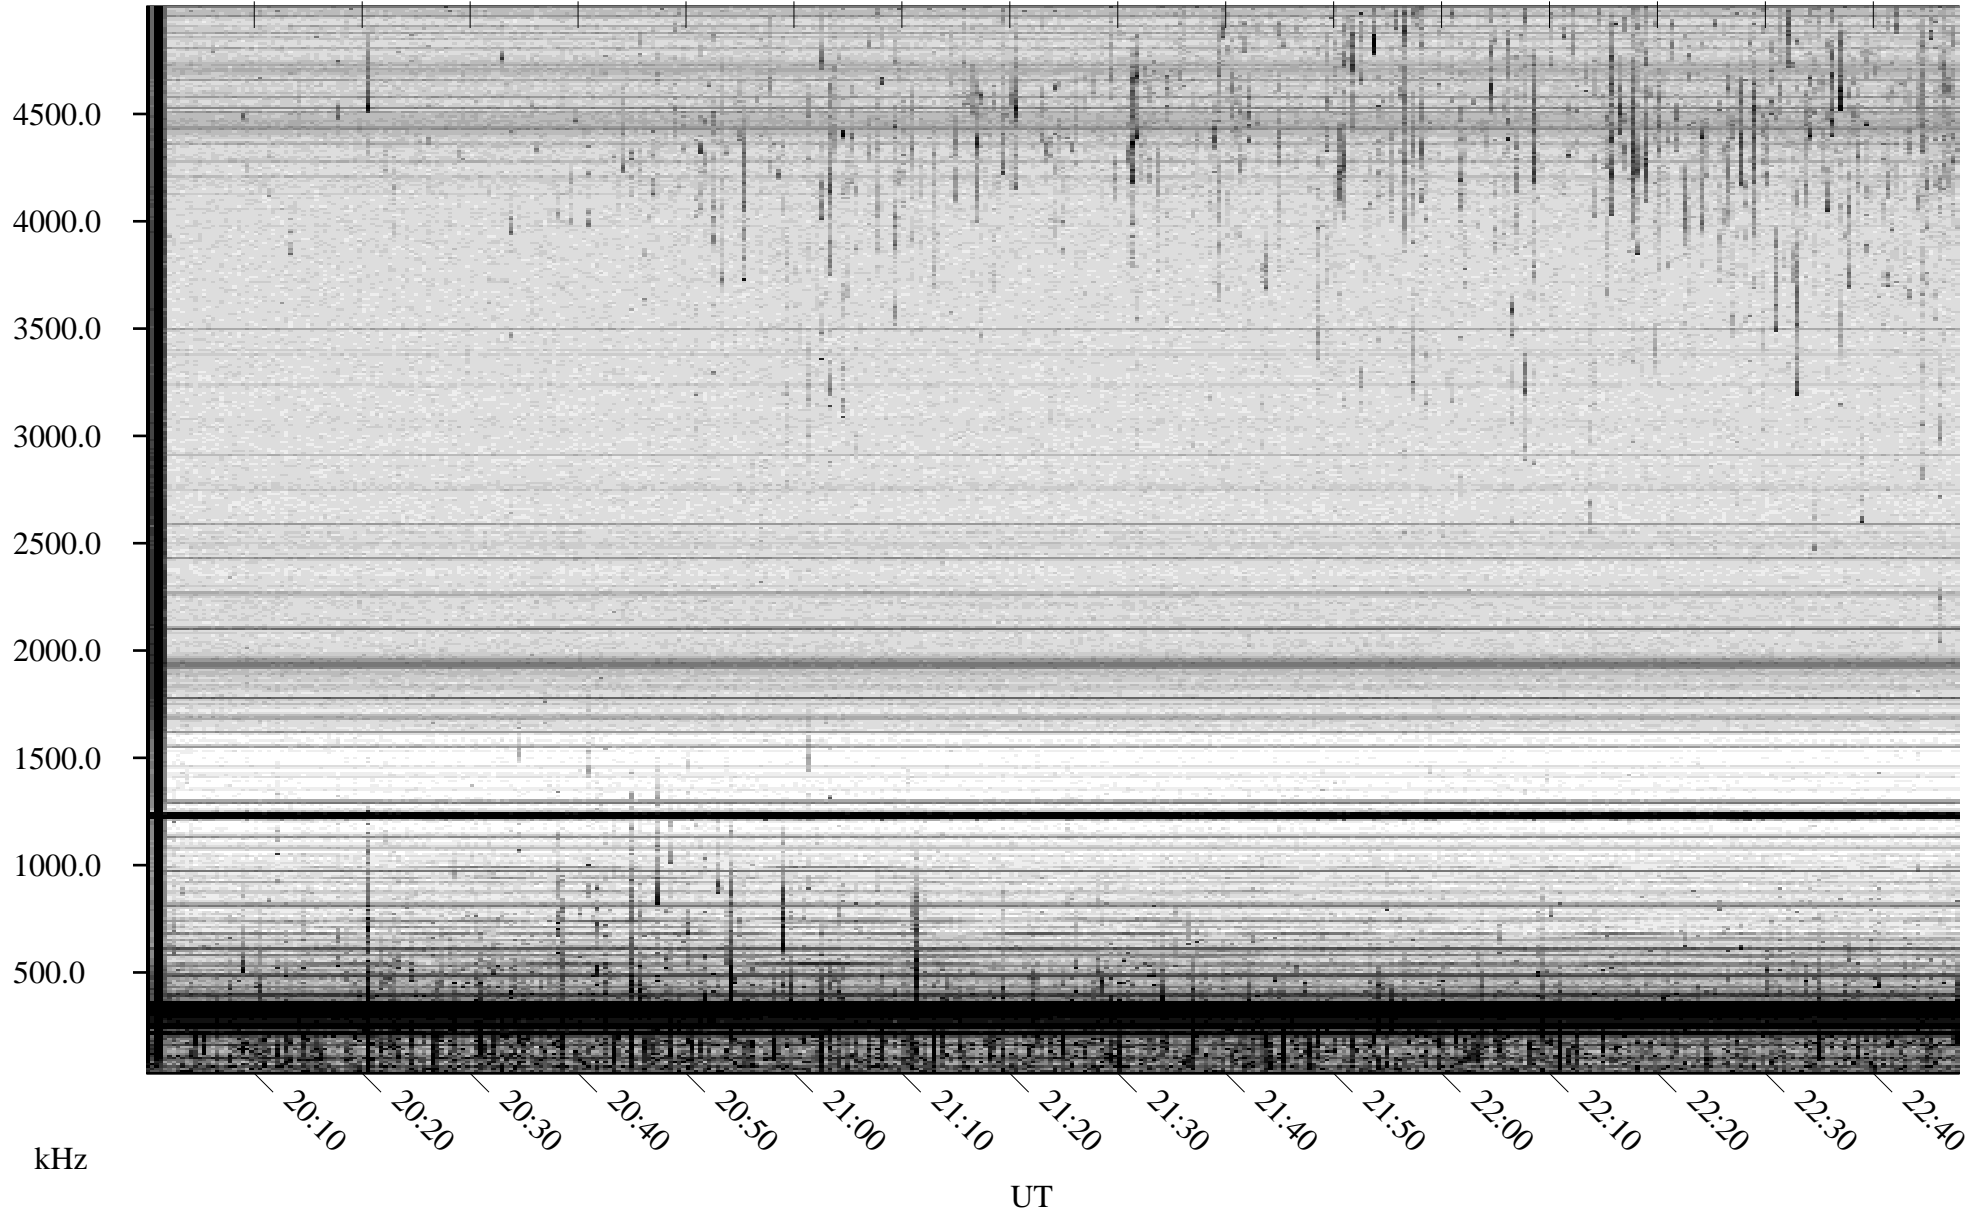

# 06/15/2007 Churchill, Manitoba

Linear Scale    Black = 161    White = 15

CH07166L.R00m max\_12

Page 1

# 06/15/2007 Churchill, Manitoba

Linear Scale    Black = 161    White = 15

CH07166L.R00m max\_12

Page 2

# 06/16/2007 Churchill, Manitoba

Linear Scale    Black = 161    White = 15

CH07166L.R00m max\_12

Page 3

# 06/16/2007 Churchill, Manitoba

Linear Scale    Black = 161    White = 15

CH07166L.R00m max\_12

Page 4