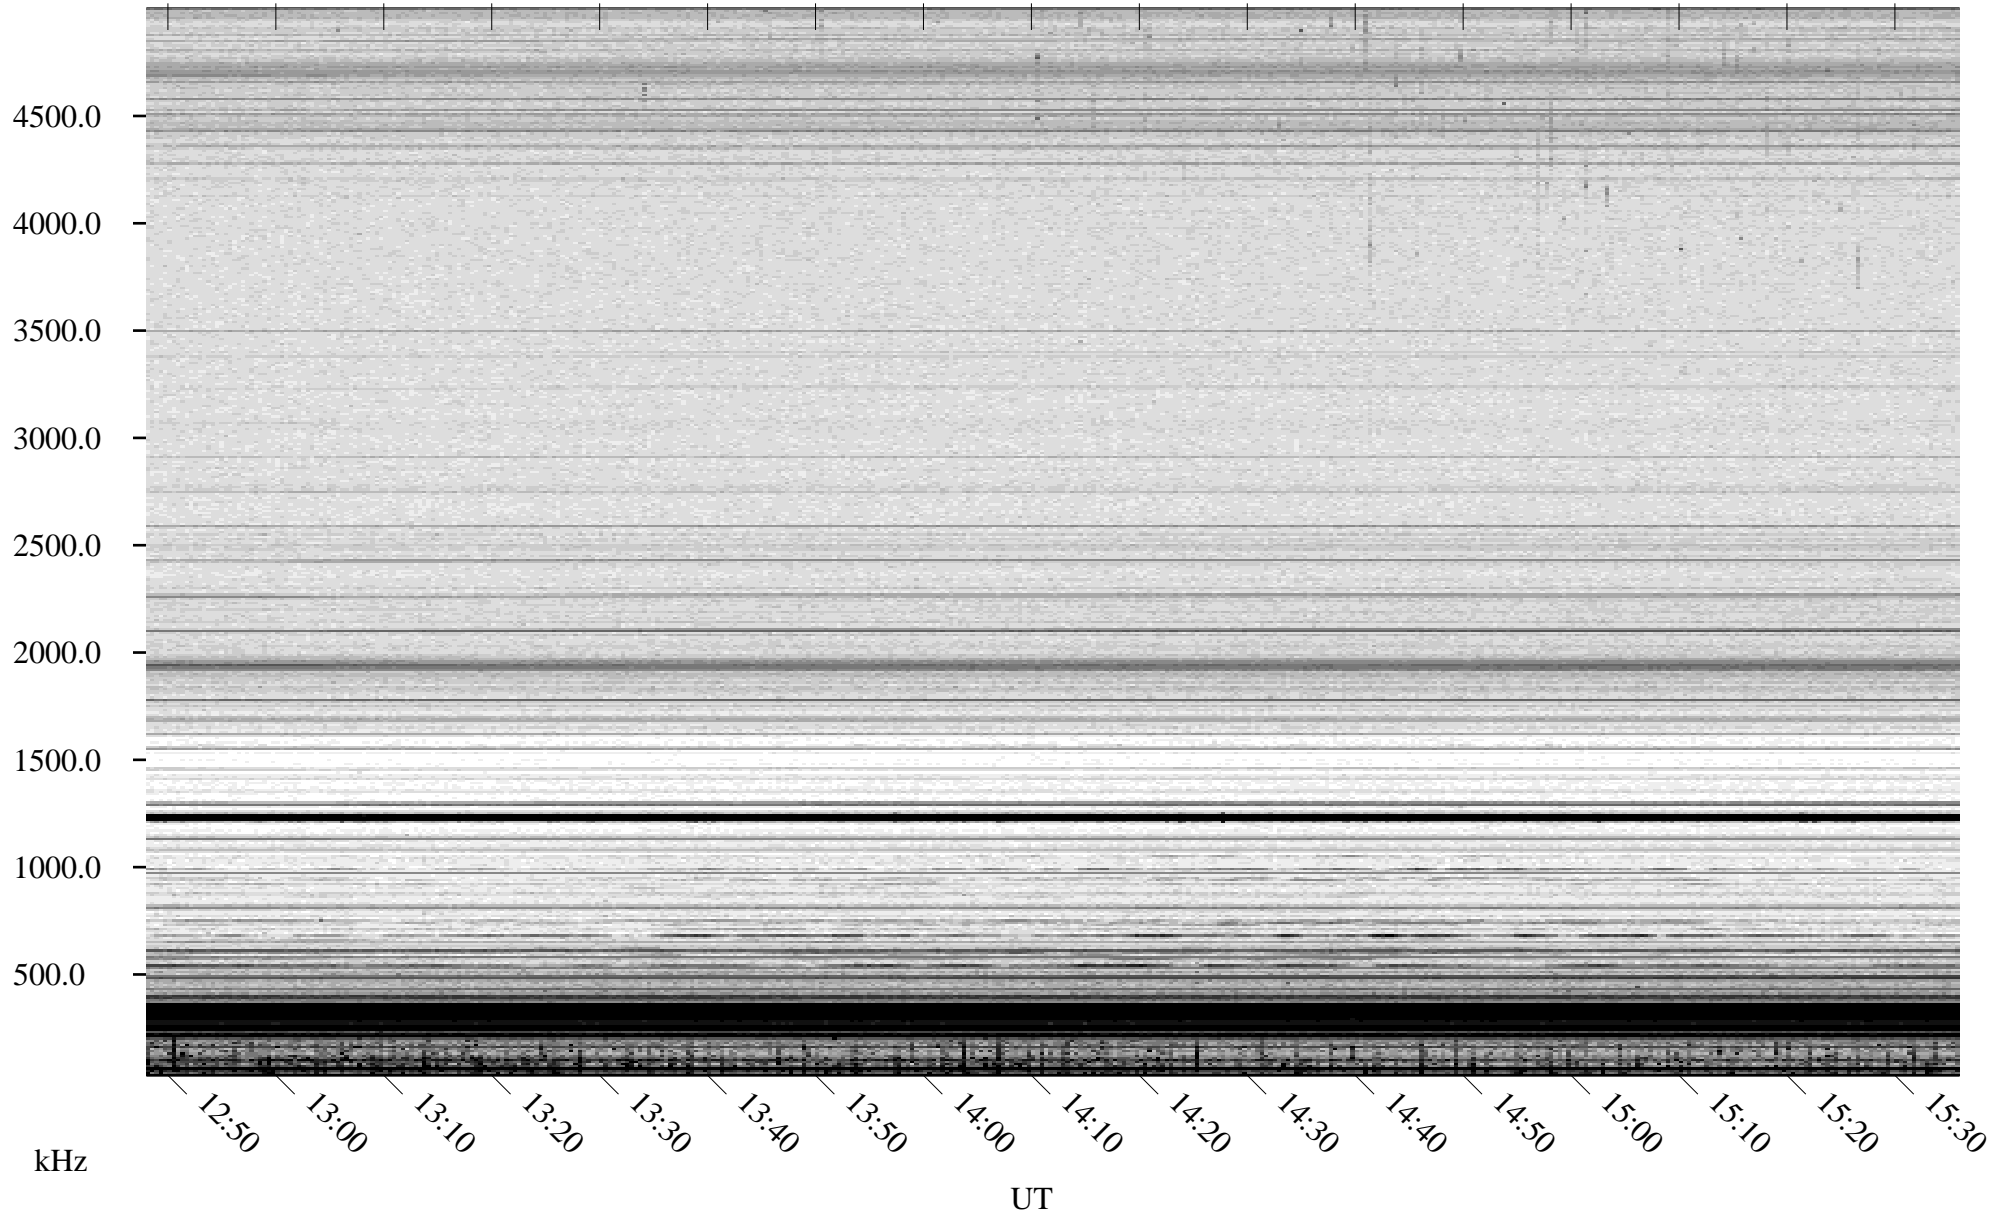

06/16/2007 Churchill, Manitoba

Linear Scale Black = 161 White = 15

CH07167L.R00m max_12

Page 1

06/16/2007 Churchill, Manitoba

Linear Scale Black = 161 White = 15

CH07167L.R00m max_12

Page 2

06/17/2007 Churchill, Manitoba

Linear Scale Black = 161 White = 15

CH07167L.R00m max_12

Page 3

06/17/2007 Churchill, Manitoba

Linear Scale Black = 161 White = 15

CH07167L.R00m max_12

Page 4

06/17/2007 Churchill, Manitoba

Linear Scale Black = 161 White = 15

CH07167L.R00m max_12

Page 5

06/17/2007 Churchill, Manitoba

Linear Scale Black = 161 White = 15

CH07167L.R00m max_12

Page 6

06/17/2007 Churchill, Manitoba

Linear Scale Black = 161 White = 15

CH07167L.R00m max_12

Page 7

06/17/2007 Churchill, Manitoba

Linear Scale Black = 161 White = 15

CH07167L.R00m max_12