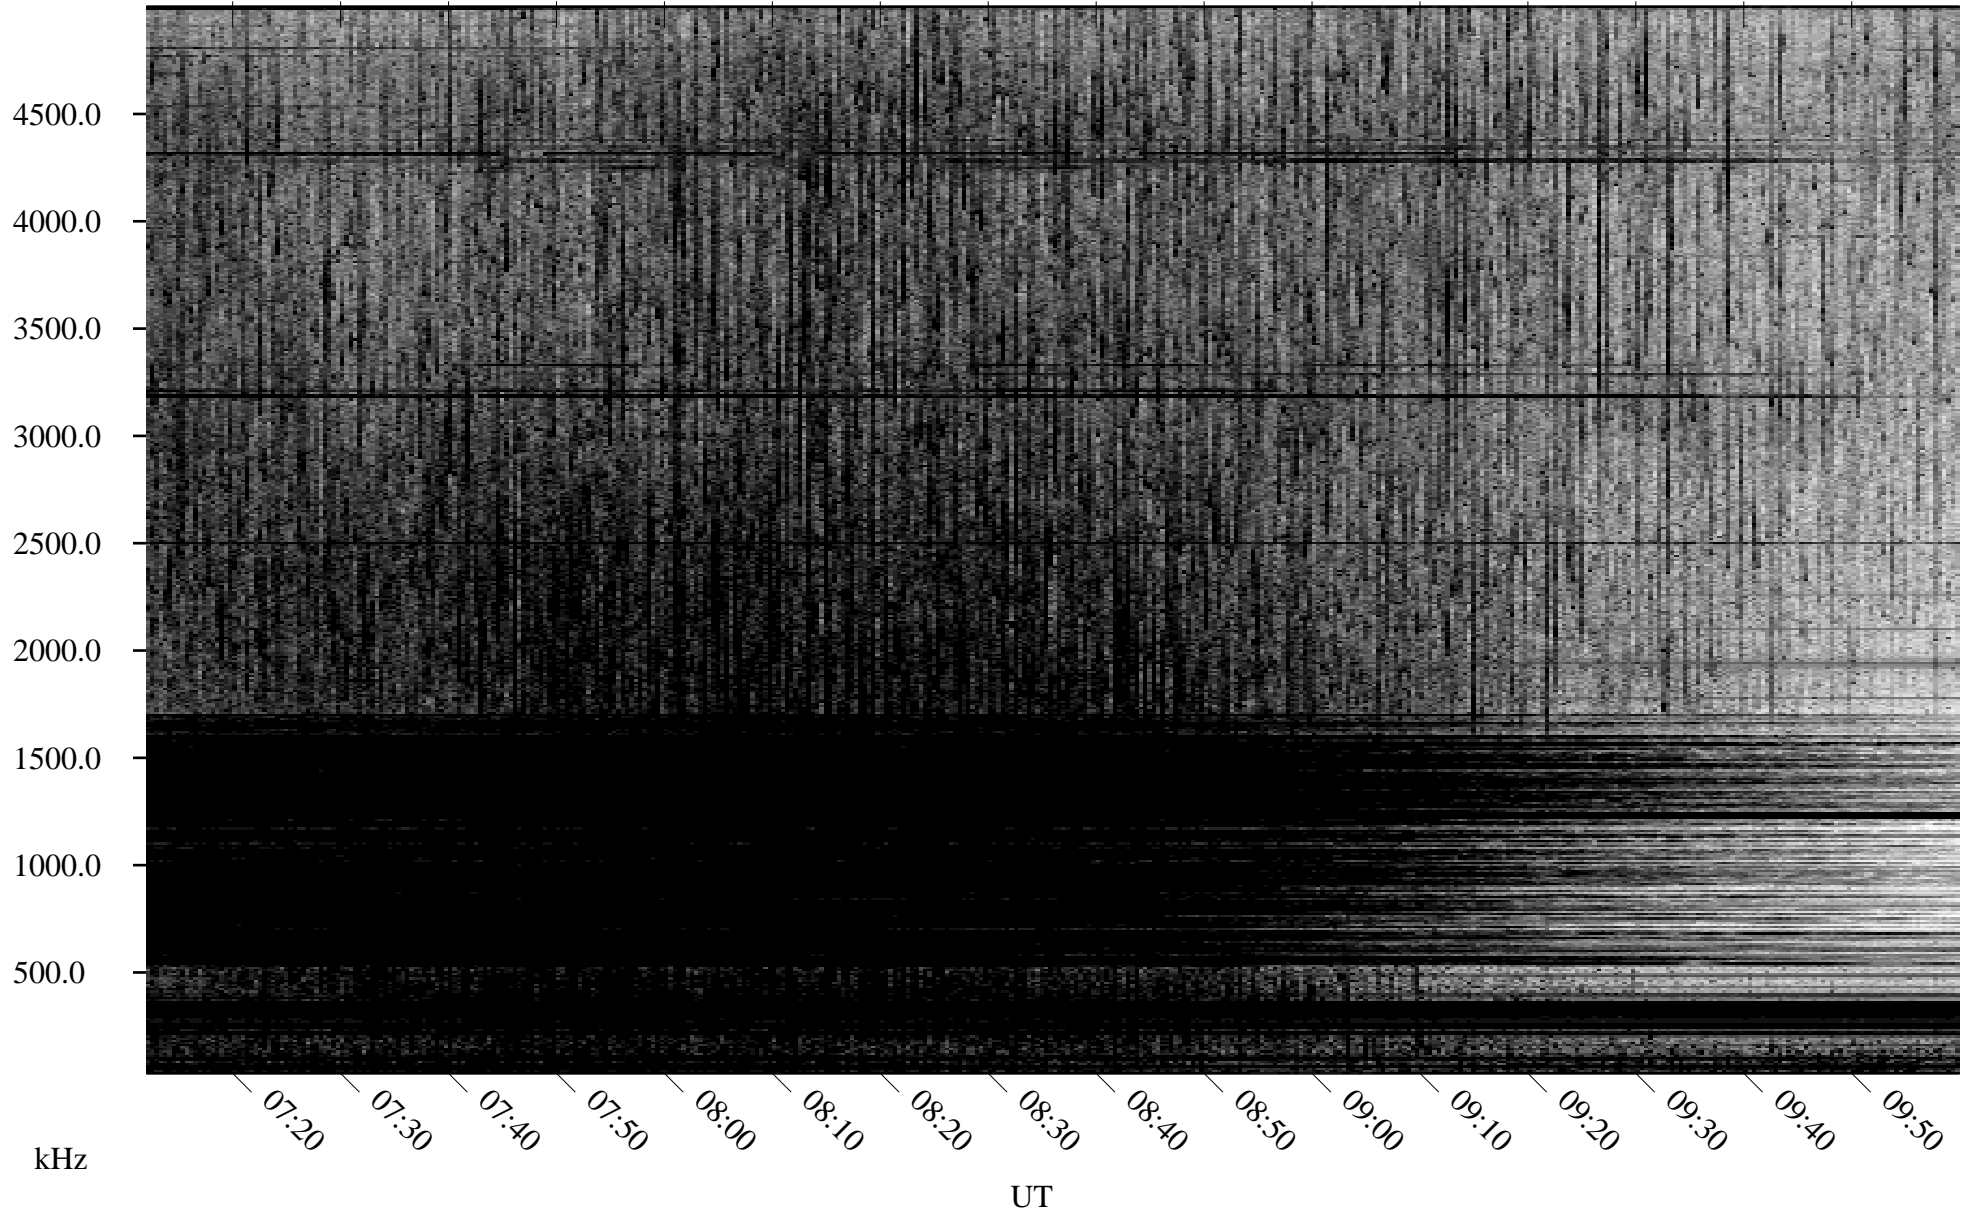

06/16/2007 Churchill, Manitoba

Linear Scale Black = 161 White = 15

CH07167L.R00m max_12

Page 1

06/16/2007 Churchill, Manitoba

Linear Scale Black = 161 White = 15

CH07167L.R00m max_12

Page 2

06/17/2007 Churchill, Manitoba

Linear Scale Black = 161 White = 15

CH07167L.R00m max_12

Page 3

06/17/2007 Churchill, Manitoba

Linear Scale Black = 161 White = 15

CH07167L.R00m max_12

Page 4

06/17/2007 Churchill, Manitoba

Linear Scale Black = 161 White = 15

CH07167L.R00m max_12

Page 5

06/17/2007 Churchill, Manitoba

Linear Scale Black = 161 White = 15

CH07167L.R00m max_12

Page 6

06/17/2007 Churchill, Manitoba

Linear Scale Black = 161 White = 15

CH07167L.R00m max_12

Page 7

06/17/2007 Churchill, Manitoba

Linear Scale Black = 161 White = 15

CH07167L.R00m max_12