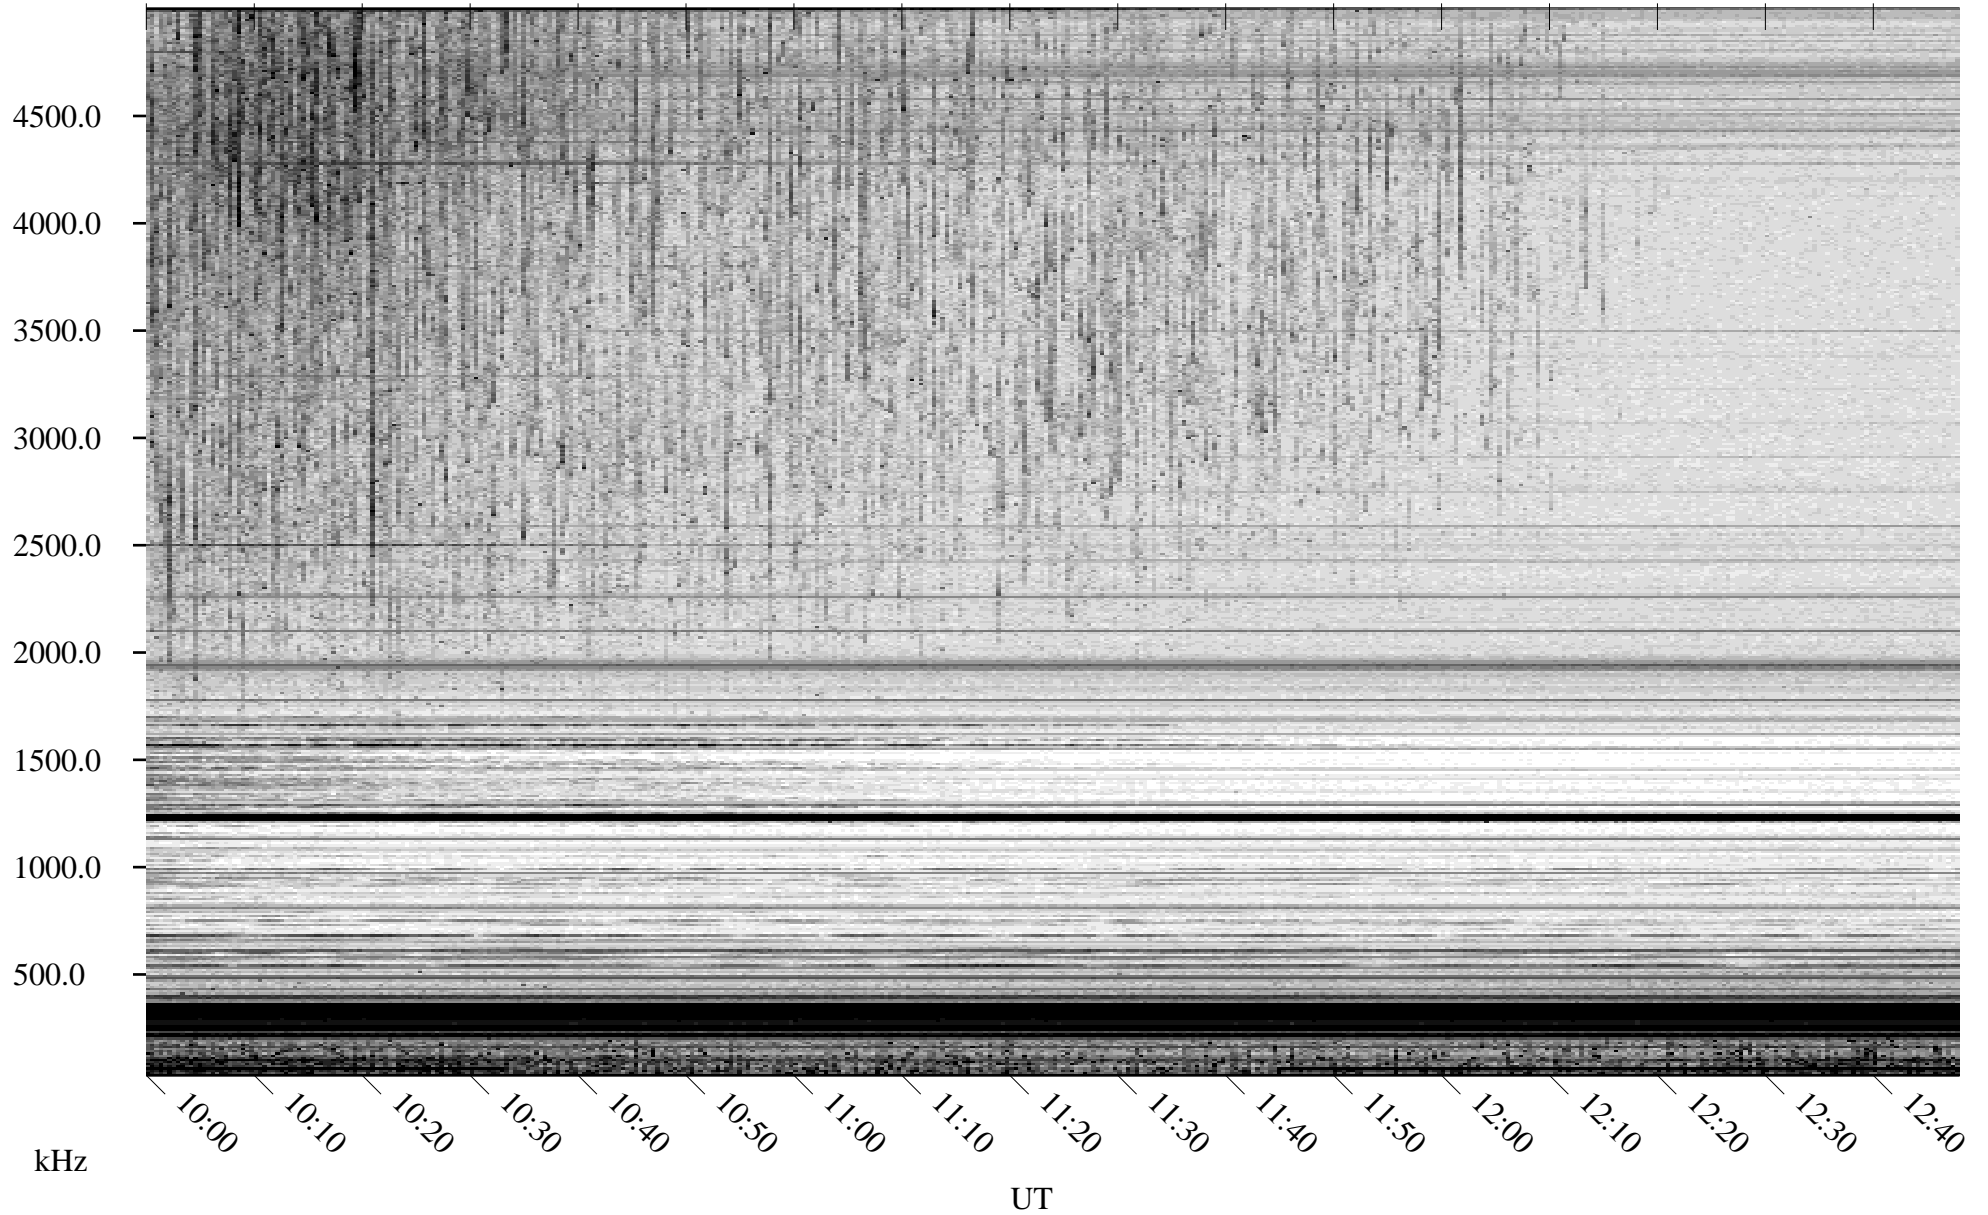

06/16/2007 Churchill, Manitoba

Linear Scale Black = 161 White = 15

CH07167L.R00m max_12

Page 1

06/16/2007 Churchill, Manitoba

Linear Scale Black = 161 White = 15

CH07167L.R00m max_12

Page 2

06/17/2007 Churchill, Manitoba

Linear Scale Black = 161 White = 15

CH07167L.R00m max_12

Page 3

06/17/2007 Churchill, Manitoba

Linear Scale Black = 161 White = 15

CH07167L.R00m max_12

Page 4

06/17/2007 Churchill, Manitoba

Linear Scale Black = 161 White = 15

CH07167L.R00m max_12

Page 5

06/17/2007 Churchill, Manitoba

Linear Scale Black = 161 White = 15

CH07167L.R00m max_12

Page 6

06/17/2007 Churchill, Manitoba

Linear Scale Black = 161 White = 15

CH07167L.R00m max_12

Page 7

06/17/2007 Churchill, Manitoba

Linear Scale Black = 161 White = 15

CH07167L.R00m max_12