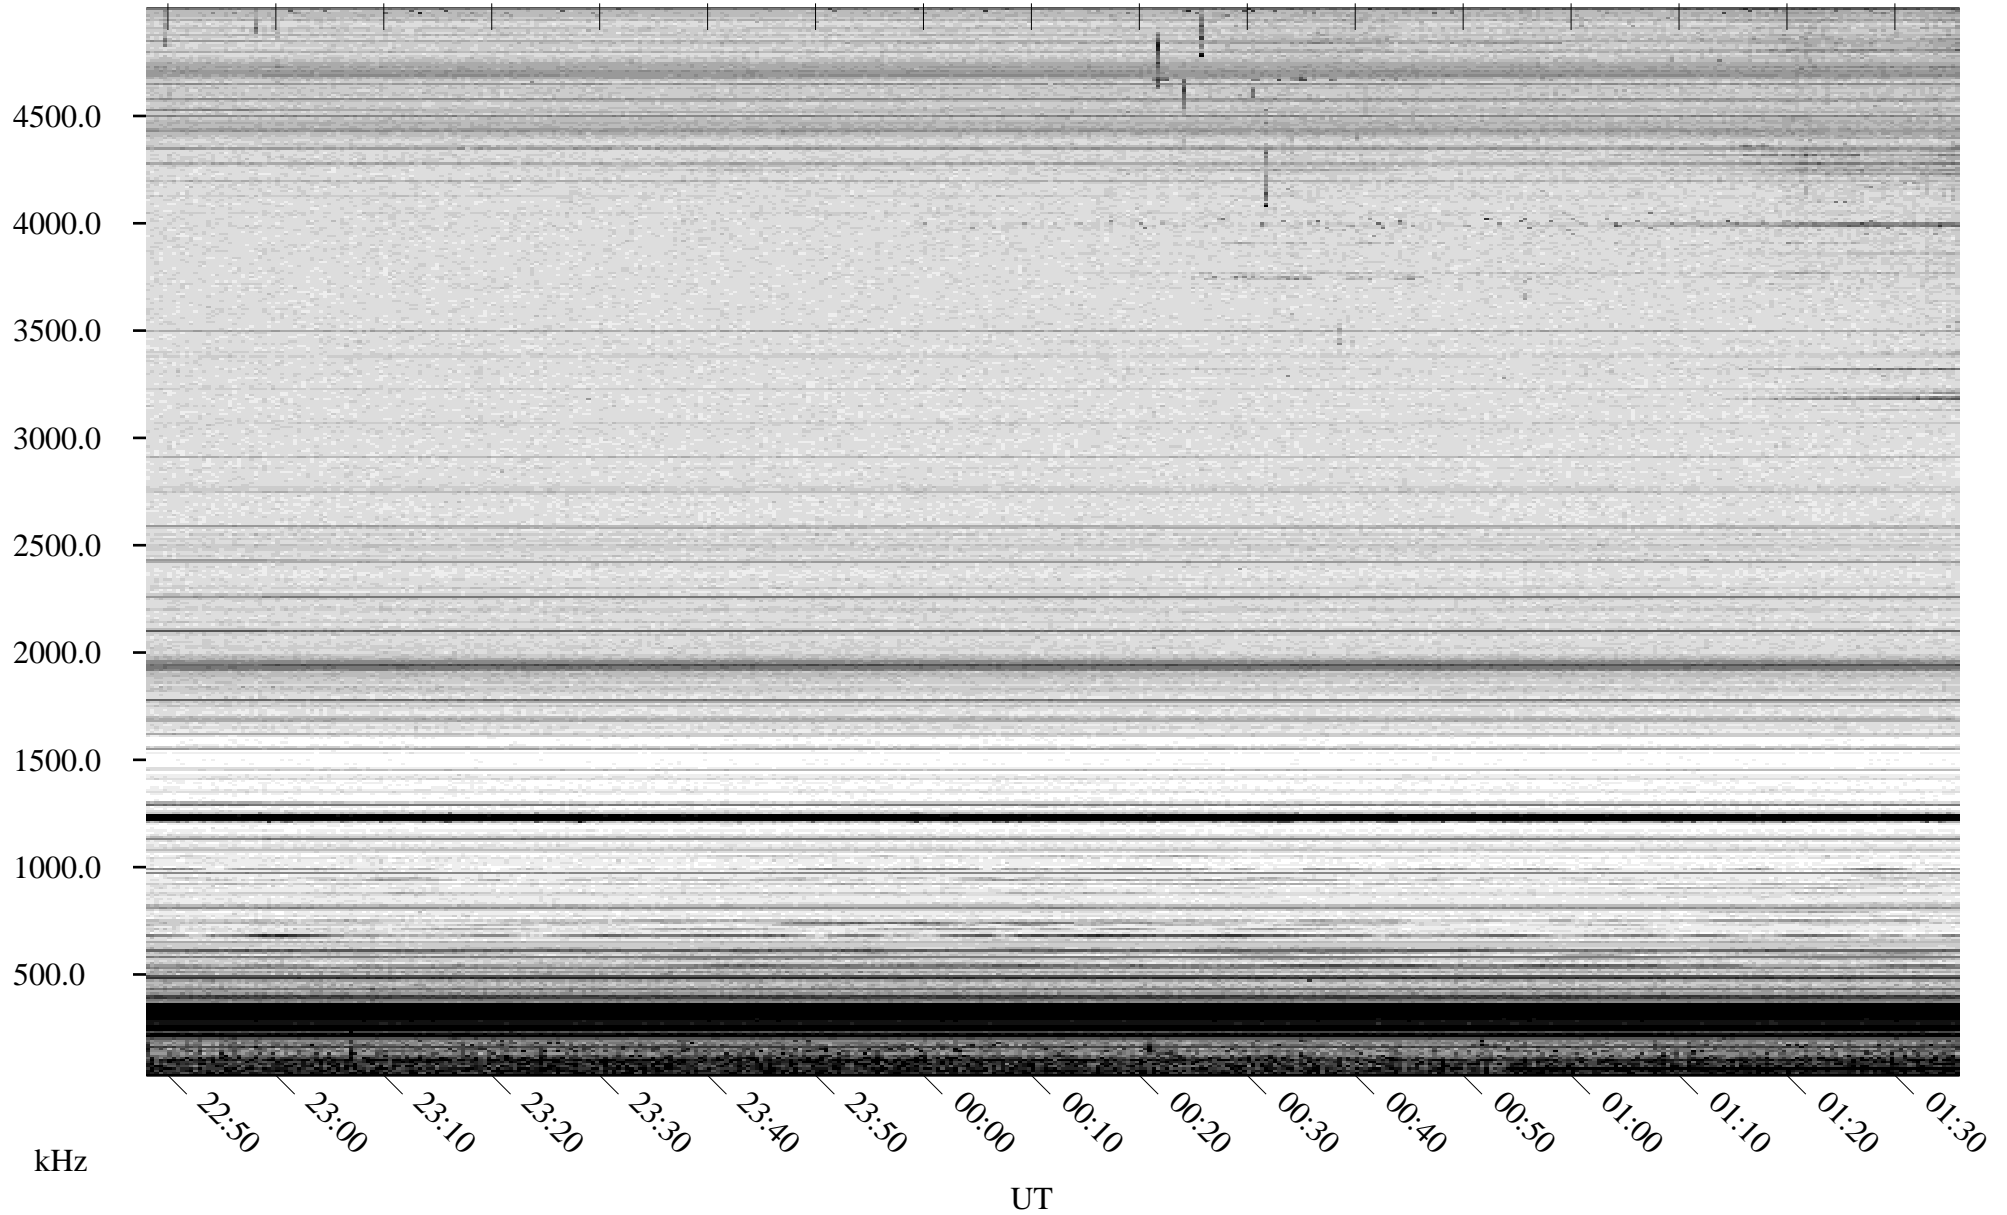

06/16/2007 Churchill, Manitoba

Linear Scale Black = 161 White = 15

CH07167L.R00m max_12

Page 1

06/16/2007 Churchill, Manitoba

Linear Scale Black = 161 White = 15

CH07167L.R00m max_12

Page 2

06/17/2007 Churchill, Manitoba

Linear Scale Black = 161 White = 15

CH07167L.R00m max_12

Page 3

06/17/2007 Churchill, Manitoba

Linear Scale Black = 161 White = 15

CH07167L.R00m max_12

Page 4

06/17/2007 Churchill, Manitoba

Linear Scale Black = 161 White = 15

CH07167L.R00m max_12

Page 5

06/17/2007 Churchill, Manitoba

Linear Scale Black = 161 White = 15

CH07167L.R00m max_12

Page 6

06/17/2007 Churchill, Manitoba

Linear Scale Black = 161 White = 15

CH07167L.R00m max_12

Page 7

06/17/2007 Churchill, Manitoba

Linear Scale Black = 161 White = 15

CH07167L.R00m max_12