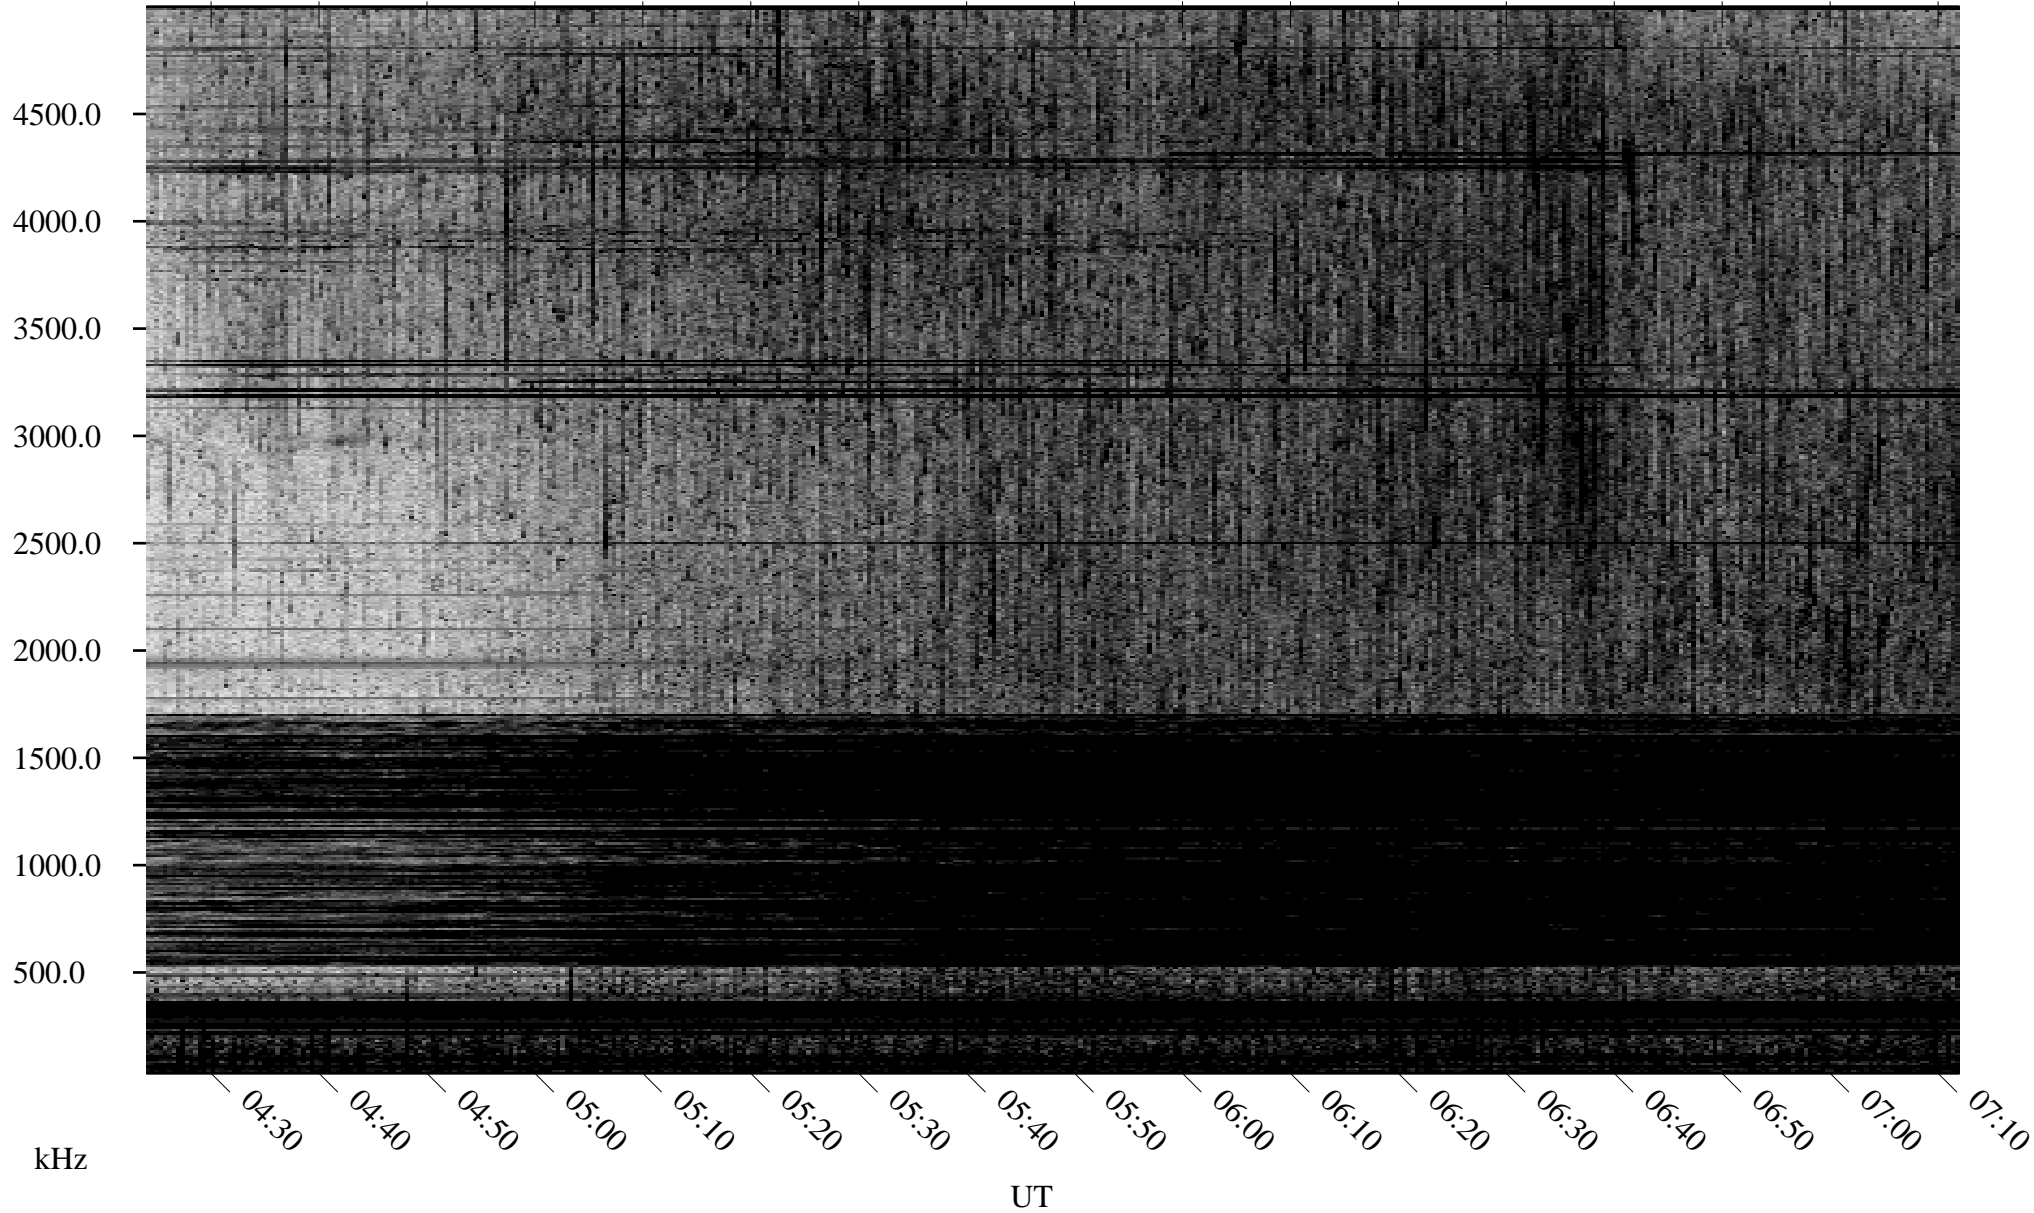

06/16/2007 Churchill, Manitoba

Linear Scale Black = 161 White = 15

CH07167L.R00m max_12

Page 1

06/16/2007 Churchill, Manitoba

Linear Scale Black = 161 White = 15

CH07167L.R00m max_12

Page 2

06/17/2007 Churchill, Manitoba

Linear Scale Black = 161 White = 15

CH07167L.R00m max_12

Page 3

06/17/2007 Churchill, Manitoba

Linear Scale Black = 161 White = 15

CH07167L.R00m max_12

Page 4

06/17/2007 Churchill, Manitoba

Linear Scale Black = 161 White = 15

CH07167L.R00m max_12

Page 5

06/17/2007 Churchill, Manitoba

Linear Scale Black = 161 White = 15

CH07167L.R00m max_12

Page 6

06/17/2007 Churchill, Manitoba

Linear Scale Black = 161 White = 15

CH07167L.R00m max_12

Page 7

06/17/2007 Churchill, Manitoba

Linear Scale Black = 161 White = 15

CH07167L.R00m max_12