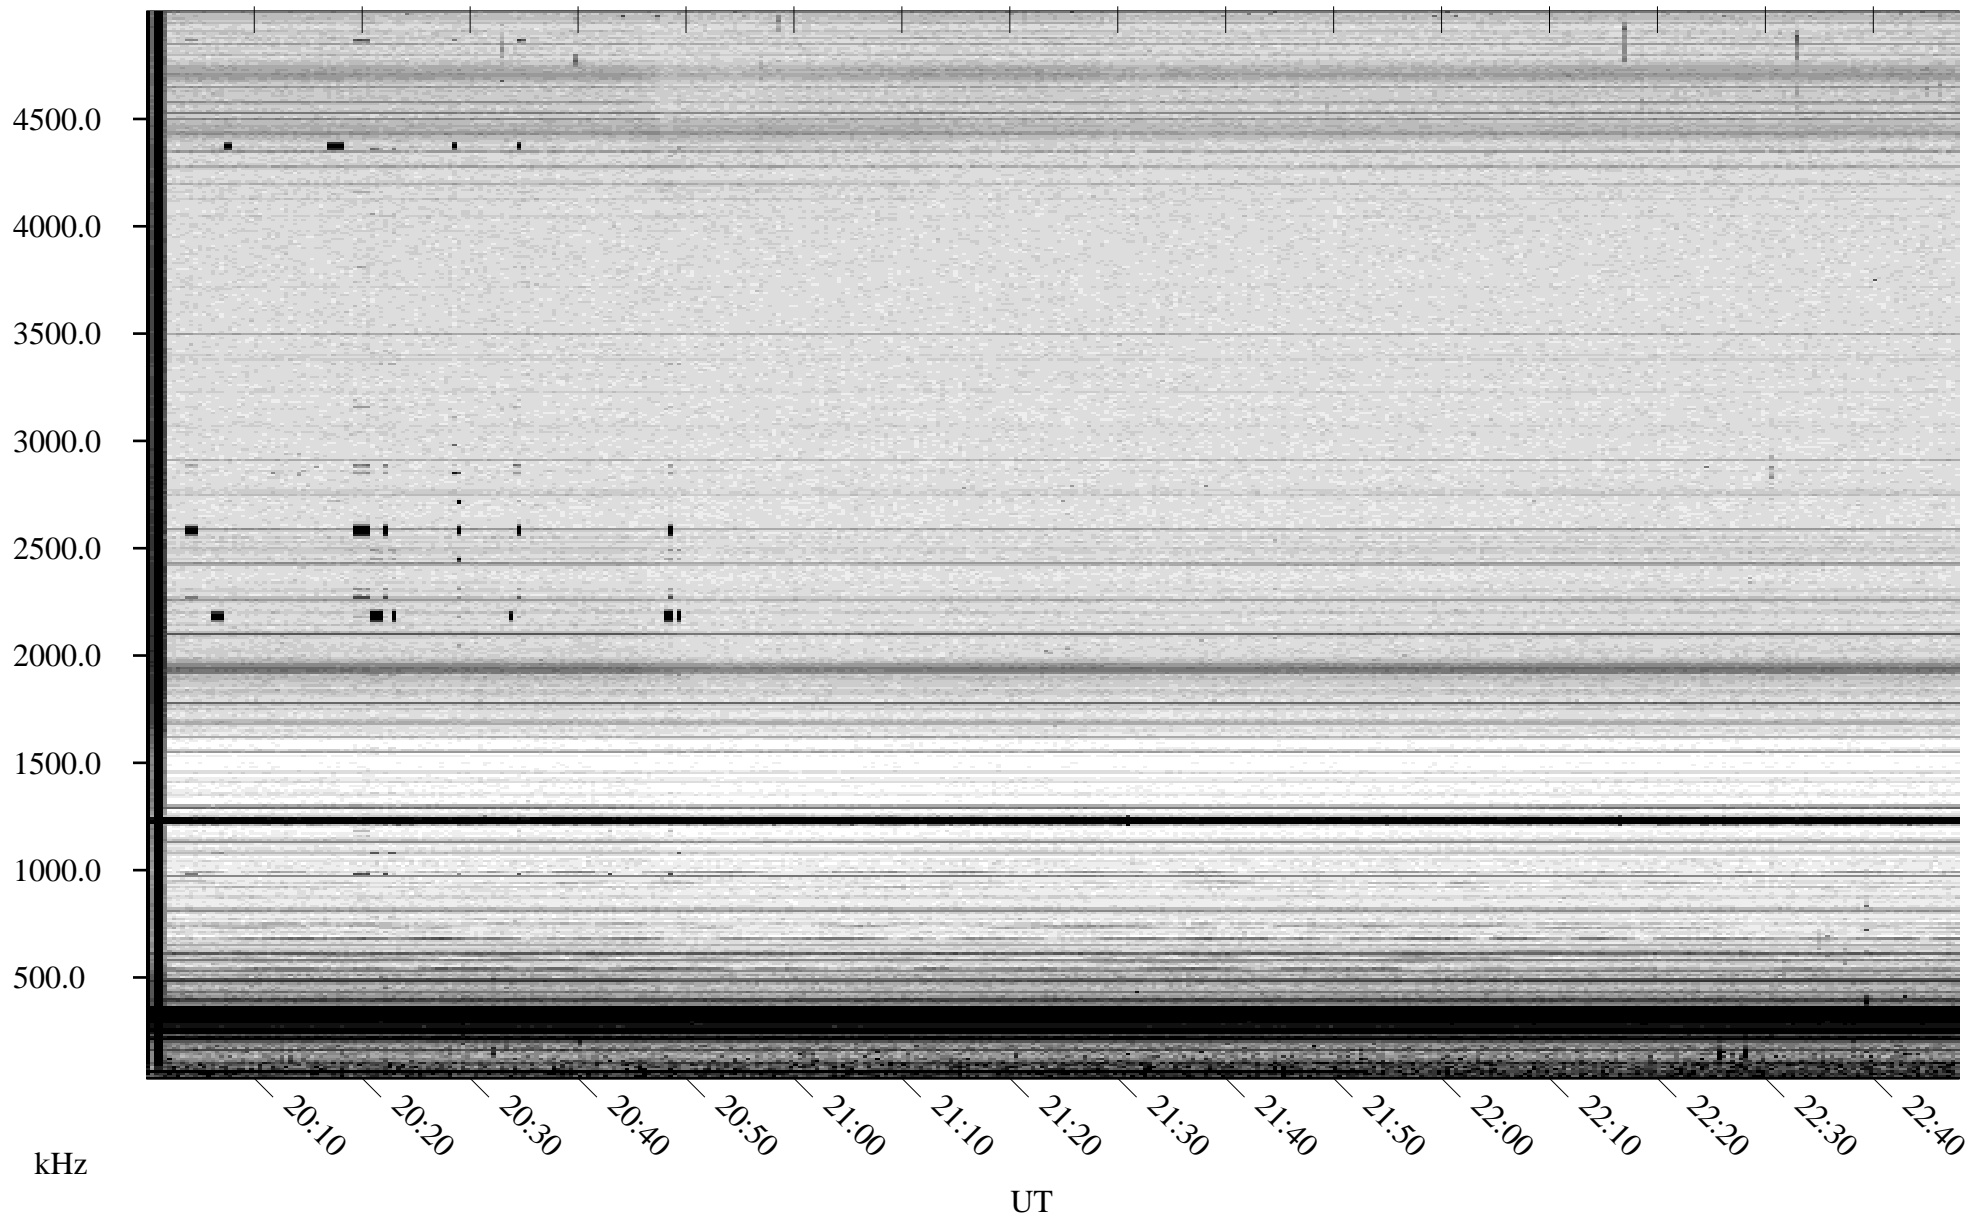

06/16/2007 Churchill, Manitoba

Linear Scale Black = 161 White = 15

CH07167L.R00m max_12

Page 1

06/16/2007 Churchill, Manitoba

Linear Scale Black = 161 White = 15

CH07167L.R00m max_12

Page 2

06/17/2007 Churchill, Manitoba

Linear Scale Black = 161 White = 15

CH07167L.R00m max_12

Page 3

06/17/2007 Churchill, Manitoba

Linear Scale Black = 161 White = 15

CH07167L.R00m max_12

Page 4

06/17/2007 Churchill, Manitoba

Linear Scale Black = 161 White = 15

CH07167L.R00m max_12

Page 5

06/17/2007 Churchill, Manitoba

Linear Scale Black = 161 White = 15

CH07167L.R00m max_12

Page 6

06/17/2007 Churchill, Manitoba

Linear Scale Black = 161 White = 15

CH07167L.R00m max_12

Page 7

06/17/2007 Churchill, Manitoba

Linear Scale Black = 161 White = 15

CH07167L.R00m max_12