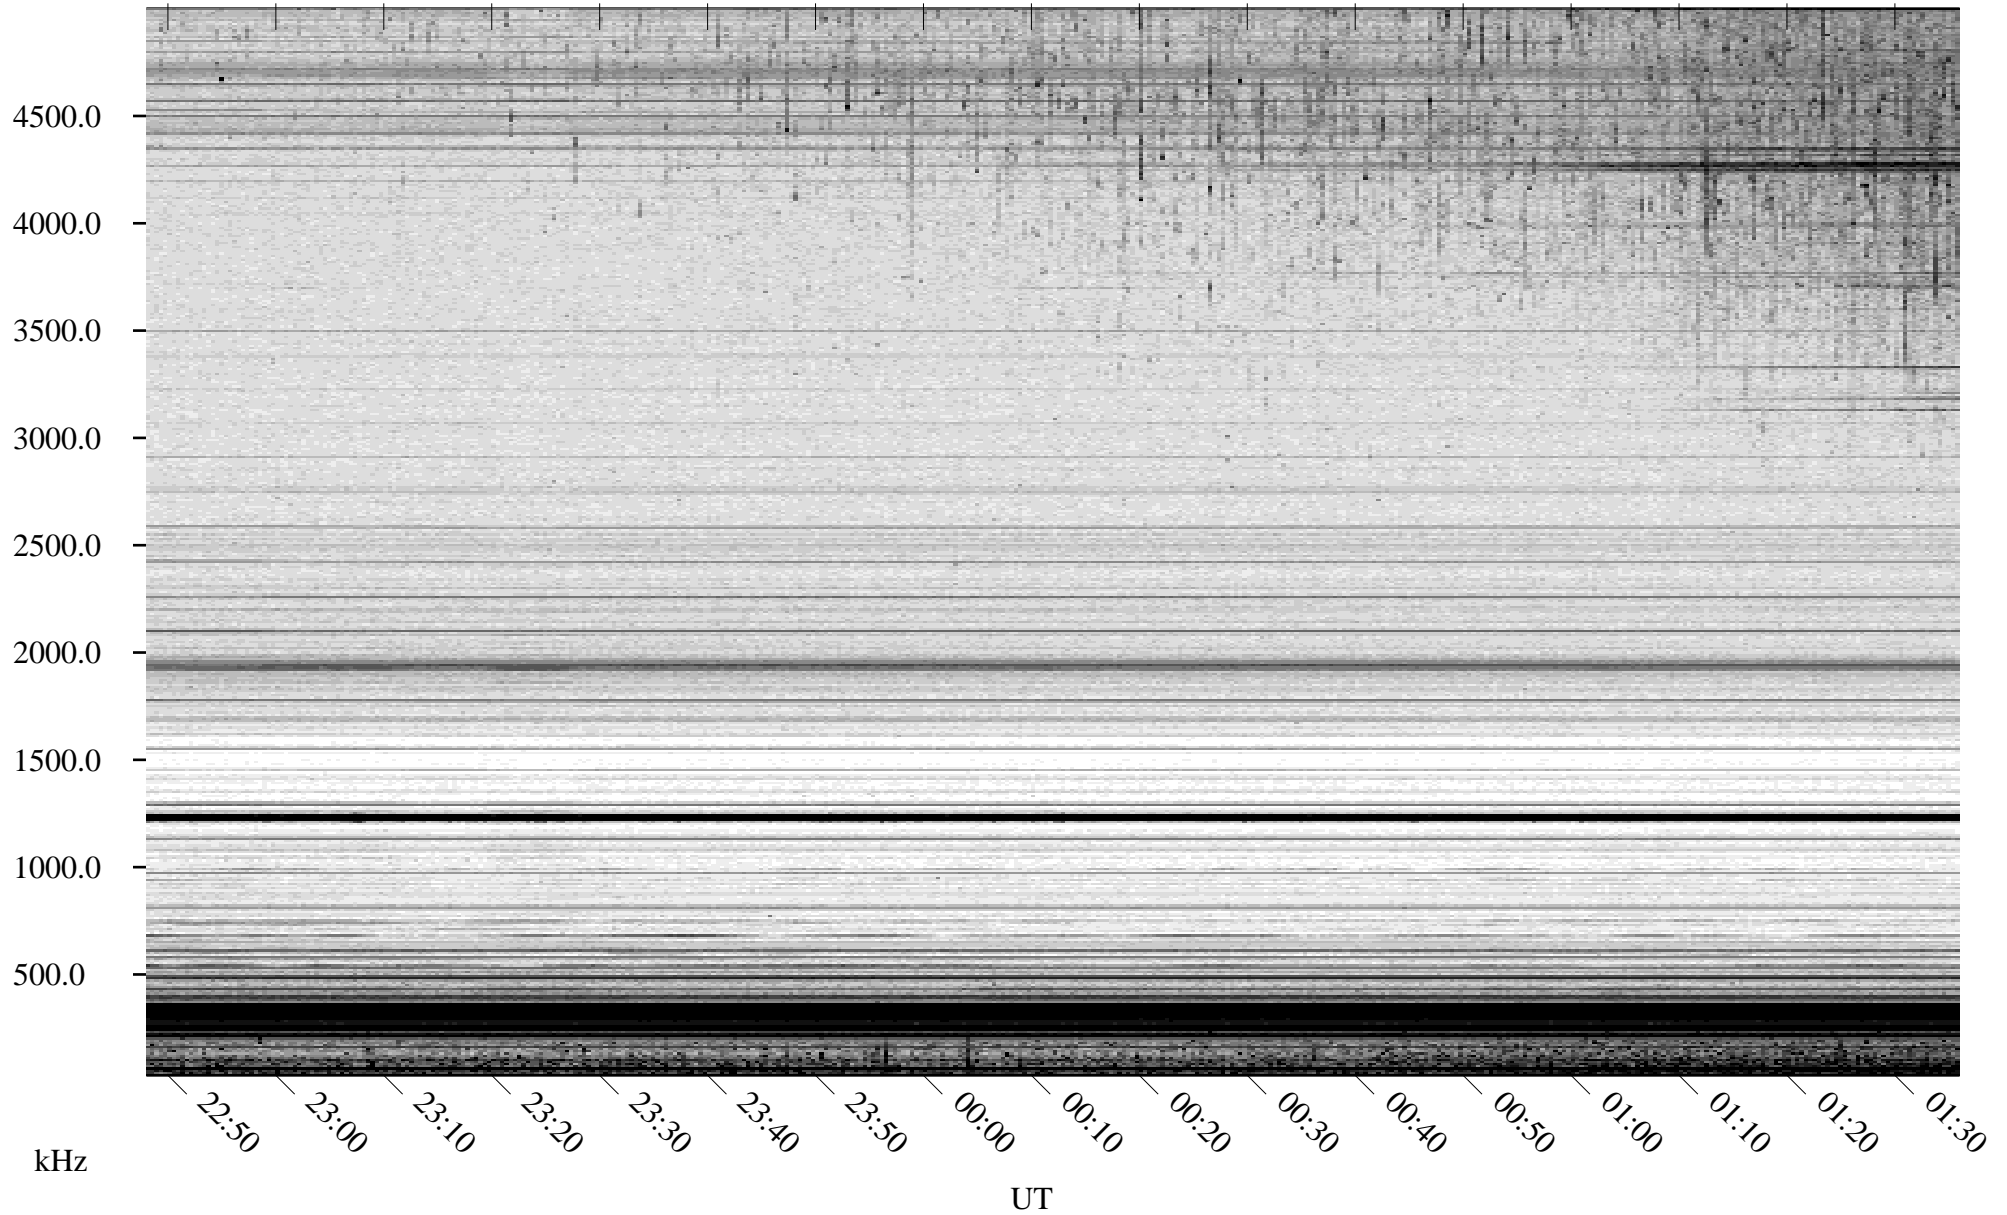

# 06/17/2007 Churchill, Manitoba

Linear Scale    Black = 161    White = 15

CH07168L.R00m max\_12

Page 1

# 06/17/2007 Churchill, Manitoba

Linear Scale    Black = 161    White = 15

CH07168L.R00m max\_12

Page 2

# 06/18/2007 Churchill, Manitoba

Linear Scale    Black = 161    White = 15

CH07168L.R00m max\_12

Page 3

# 06/18/2007 Churchill, Manitoba

Linear Scale    Black = 161    White = 15

CH07168L.R00m max\_12

Page 4