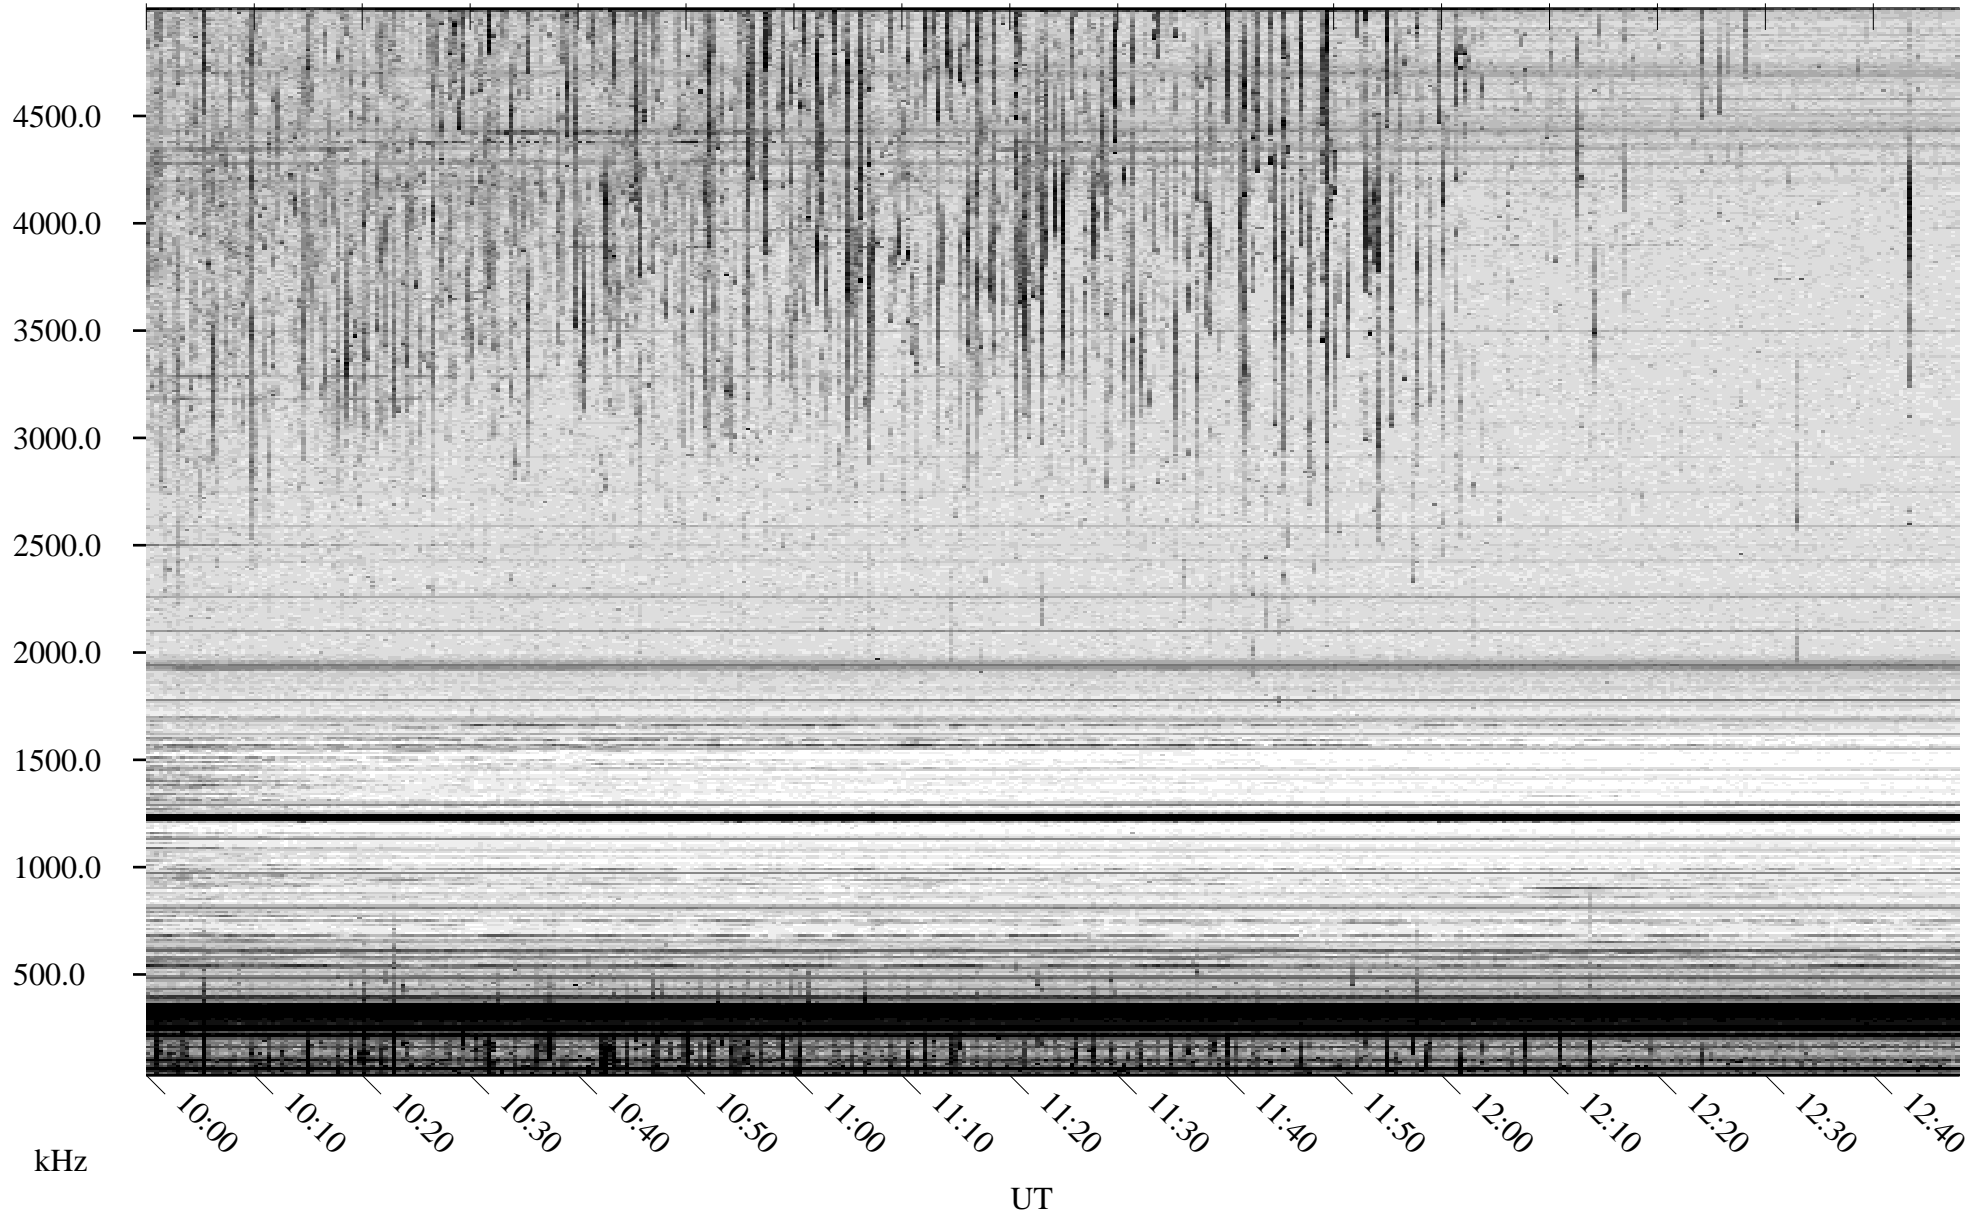

# 06/18/2007 Churchill, Manitoba

Linear Scale    Black = 161    White = 15

CH07168L.R00m max\_12

Page 5

# 06/18/2007 Churchill, Manitoba

Linear Scale    Black = 161    White = 15

CH07168L.R00m max\_12

Page 6