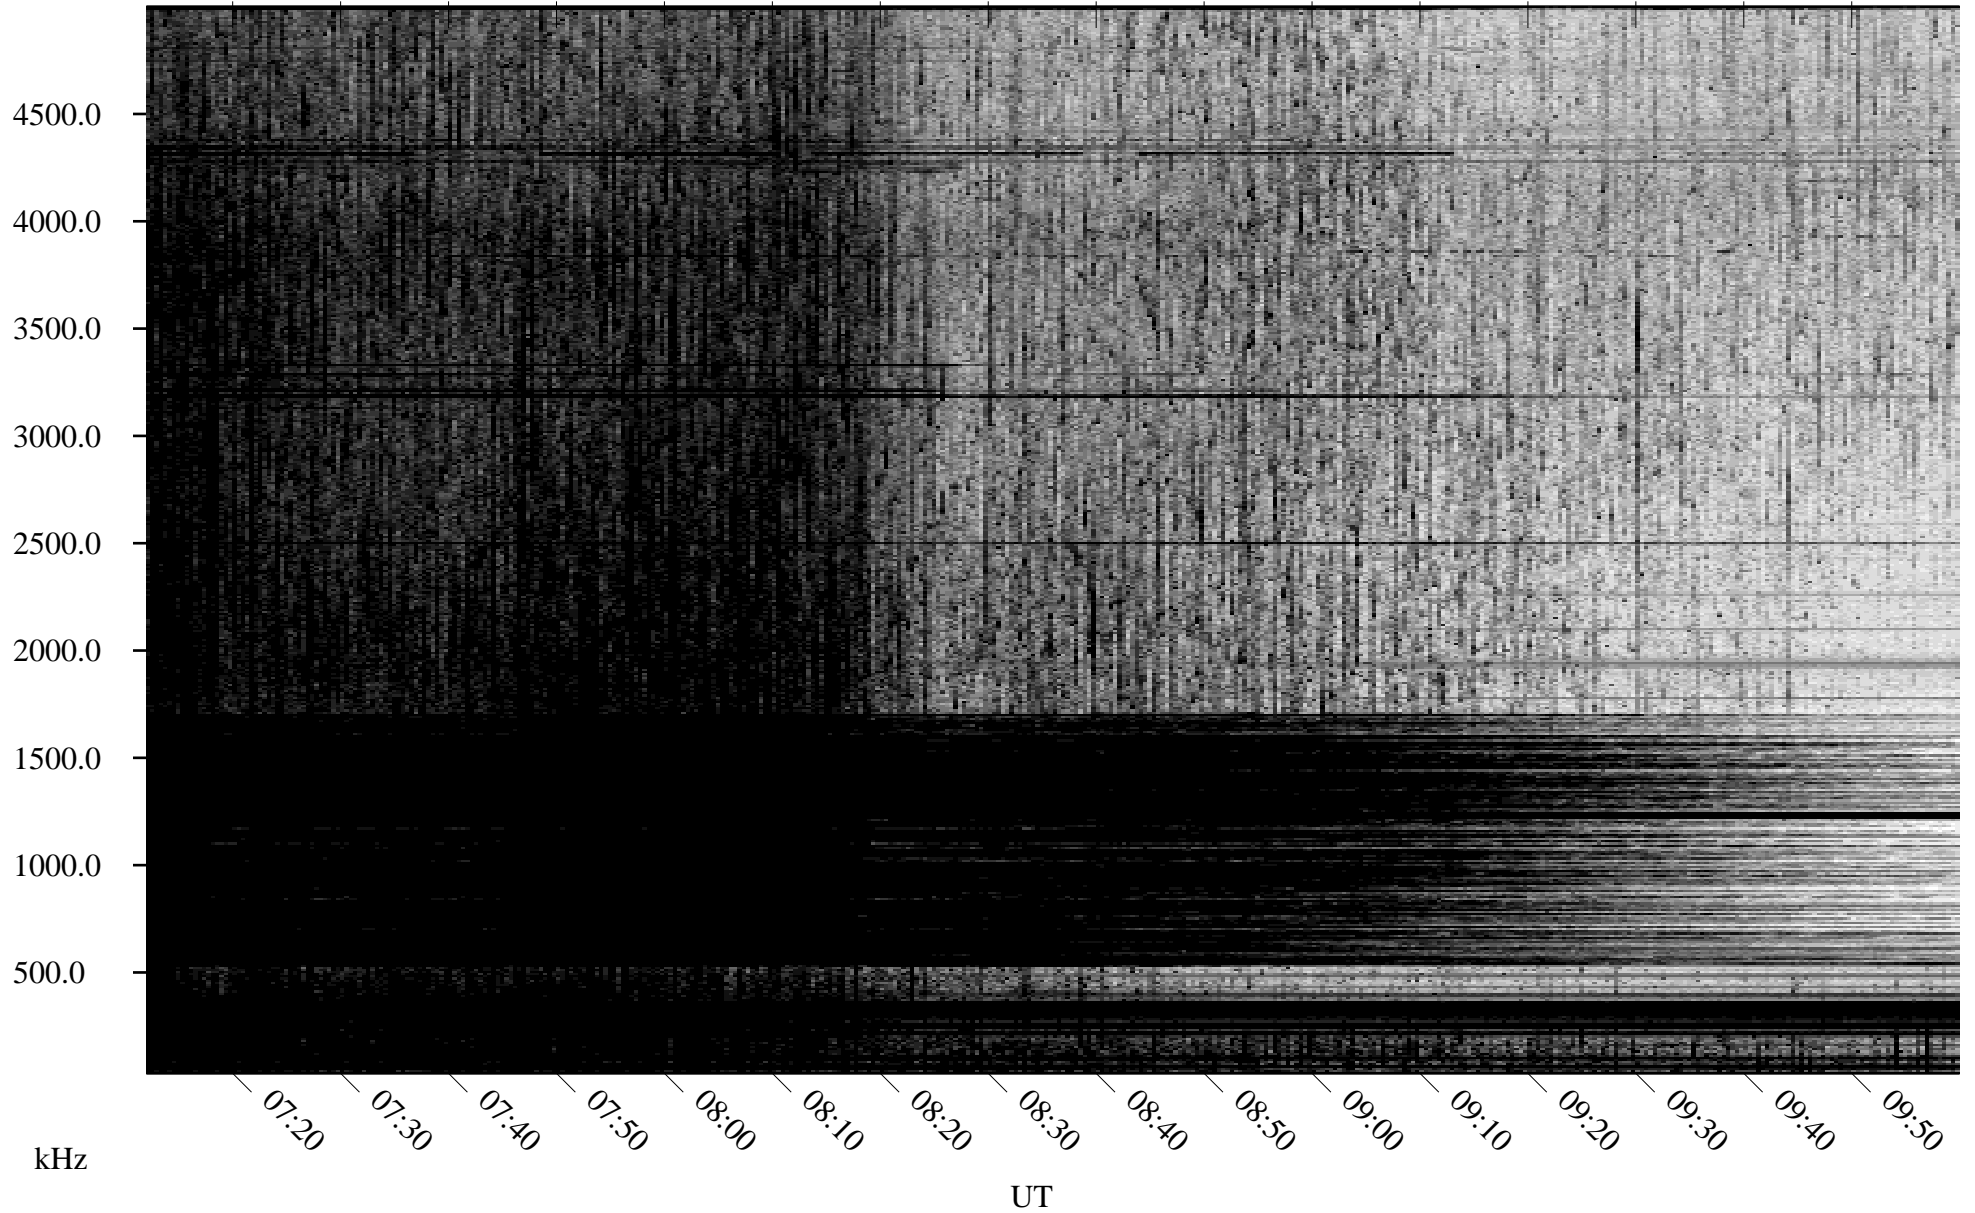

# 06/18/2007 Churchill, Manitoba

Linear Scale    Black = 161    White = 15

CH07168L.R00m max\_12

Page 4

# 06/18/2007 Churchill, Manitoba

Linear Scale    Black = 161    White = 15

CH07168L.R00m max\_12

Page 5