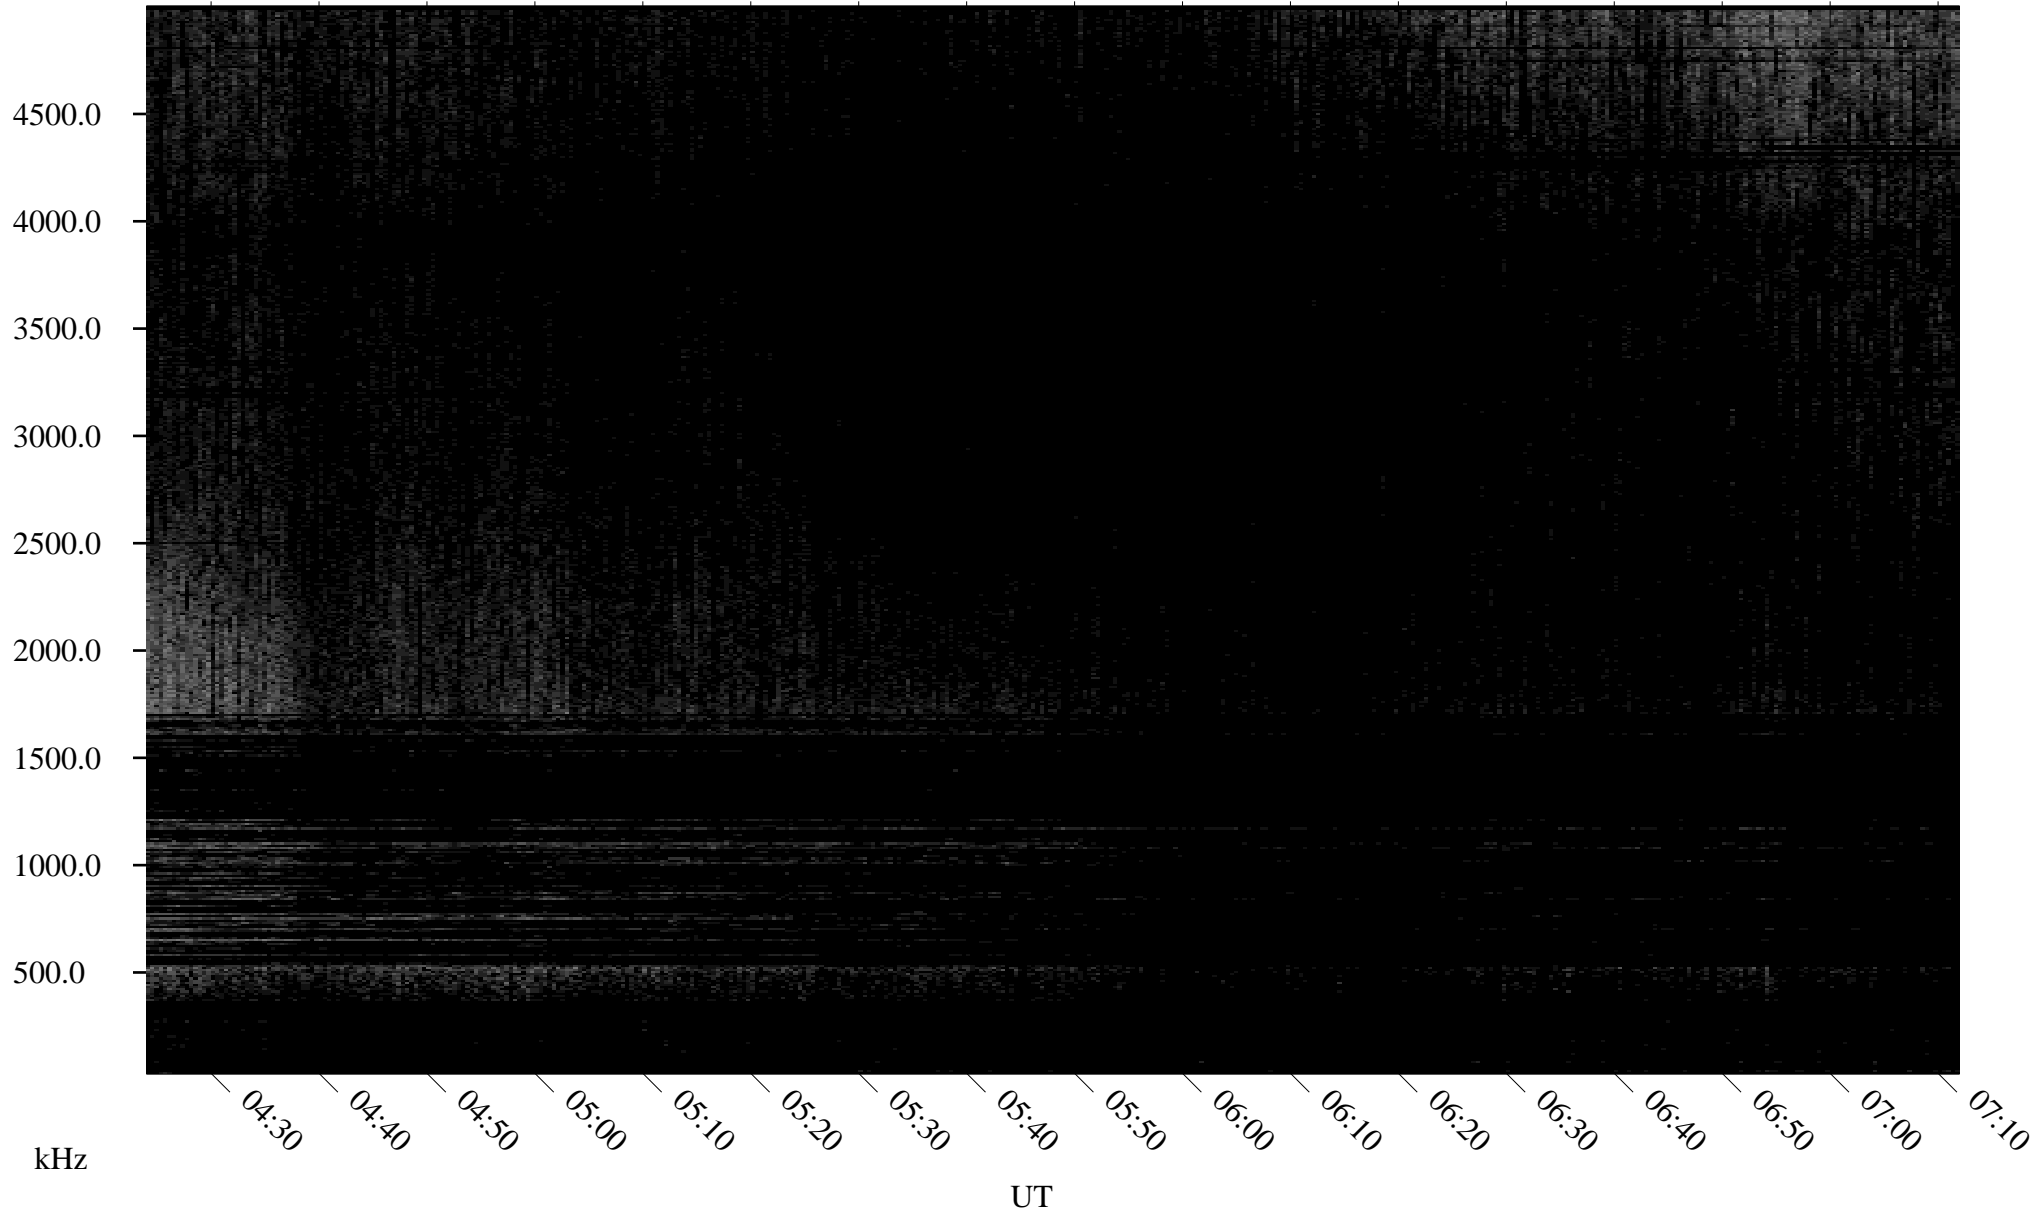

# 06/17/2007 Churchill, Manitoba

Linear Scale    Black = 161    White = 15

CH07168L.R00m max\_12

Page 1

# 06/17/2007 Churchill, Manitoba

Linear Scale    Black = 161    White = 15

CH07168L.R00m max\_12

Page 2

# 06/18/2007 Churchill, Manitoba

Linear Scale    Black = 161    White = 15

CH07168L.R00m max\_12

Page 3

# 06/18/2007 Churchill, Manitoba

Linear Scale    Black = 161    White = 15

CH07168L.R00m max\_12

Page 4