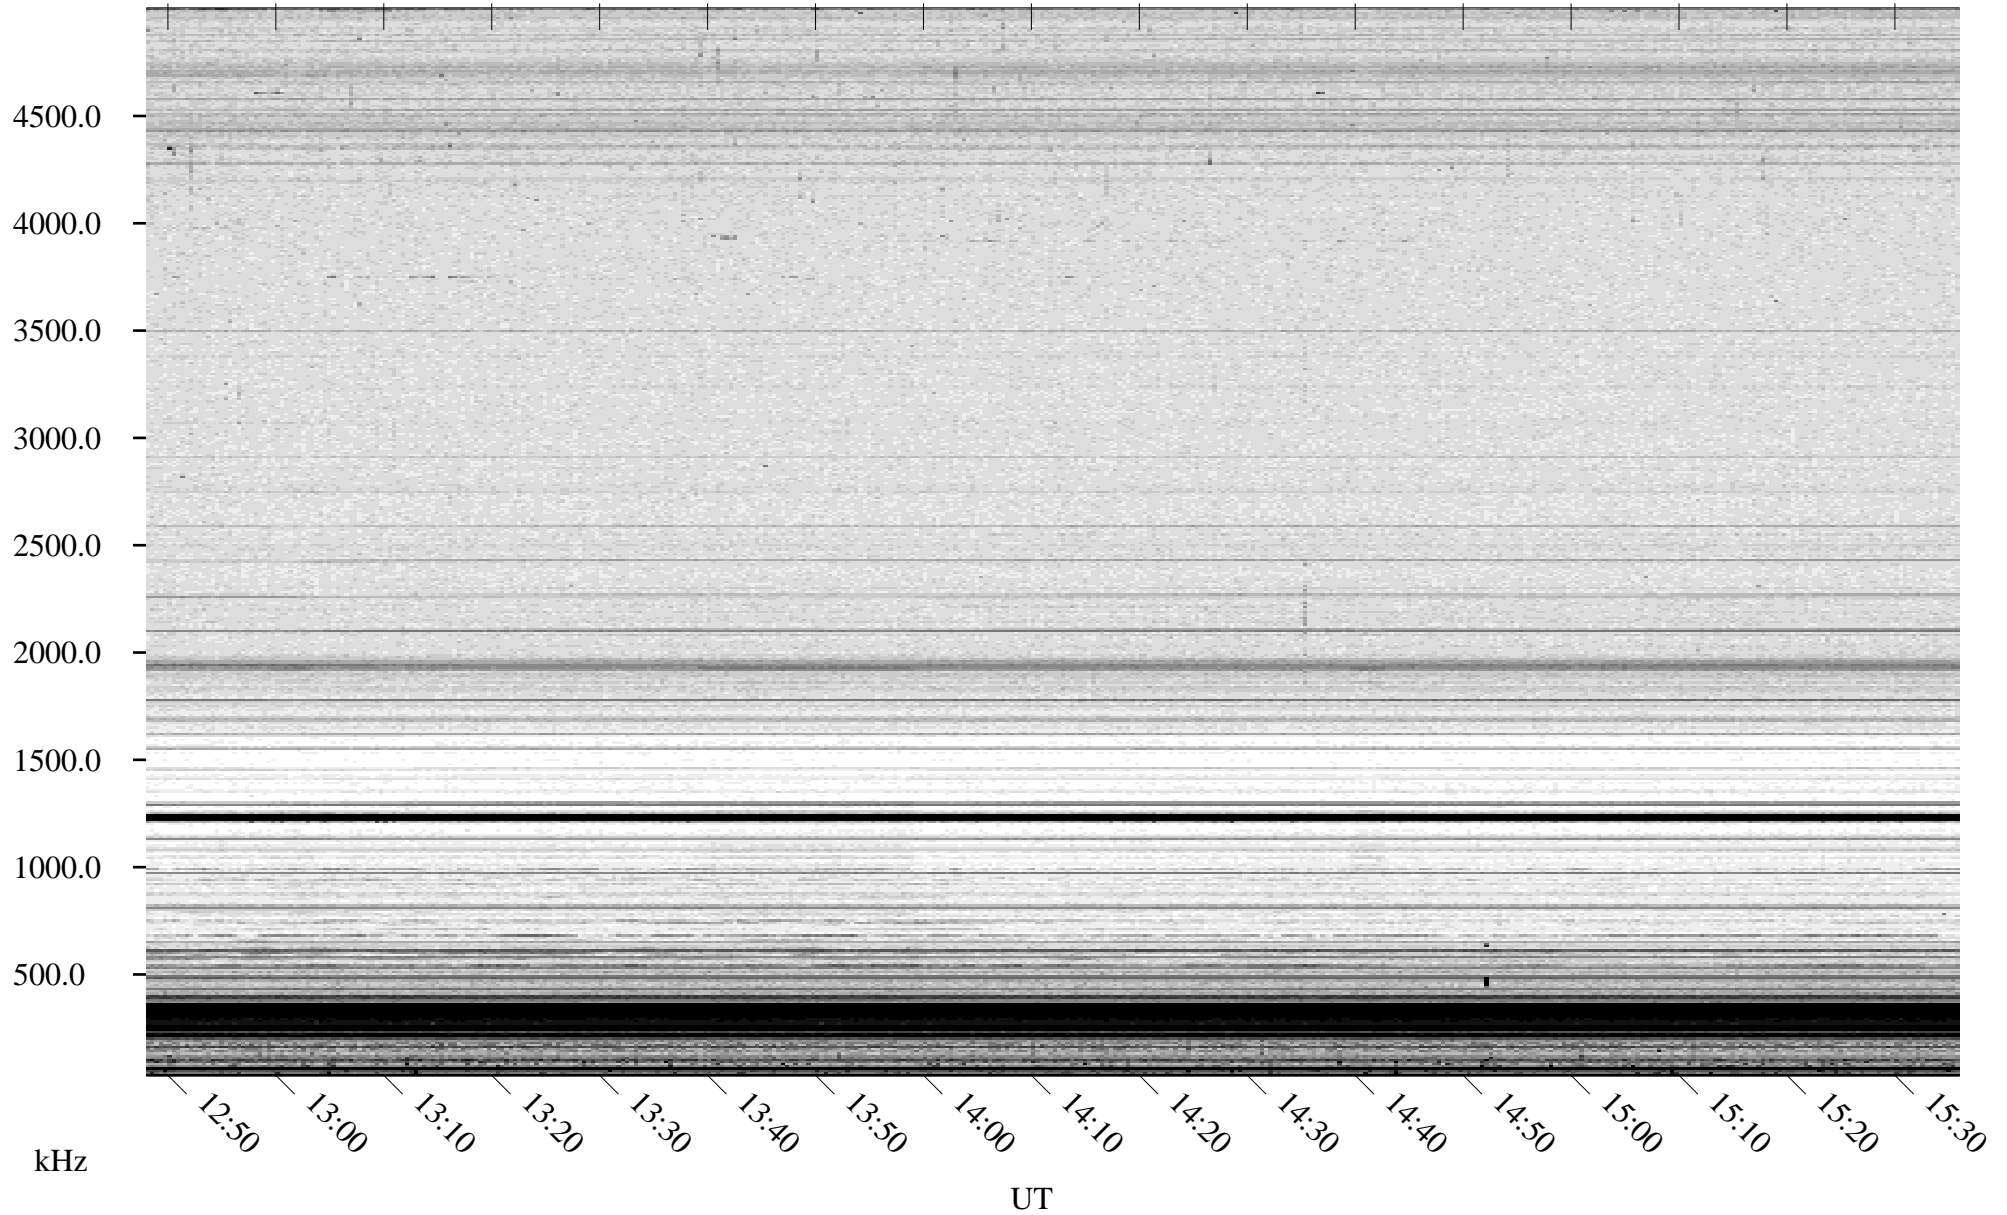

# 06/18/2007 Churchill, Manitoba

Linear Scale    Black = 161    White = 15

CH07168L.R00m max\_12

Page 5

# 06/18/2007 Churchill, Manitoba

Linear Scale    Black = 161    White = 15

CH07168L.R00m max\_12

Page 6

# 06/18/2007 Churchill, Manitoba

Linear Scale    Black = 161    White = 15

CH07168L.R00m max\_12

Page 7

# 06/18/2007 Churchill, Manitoba

Linear Scale    Black = 161    White = 15

CH07168L.R00m max\_12

Page 8