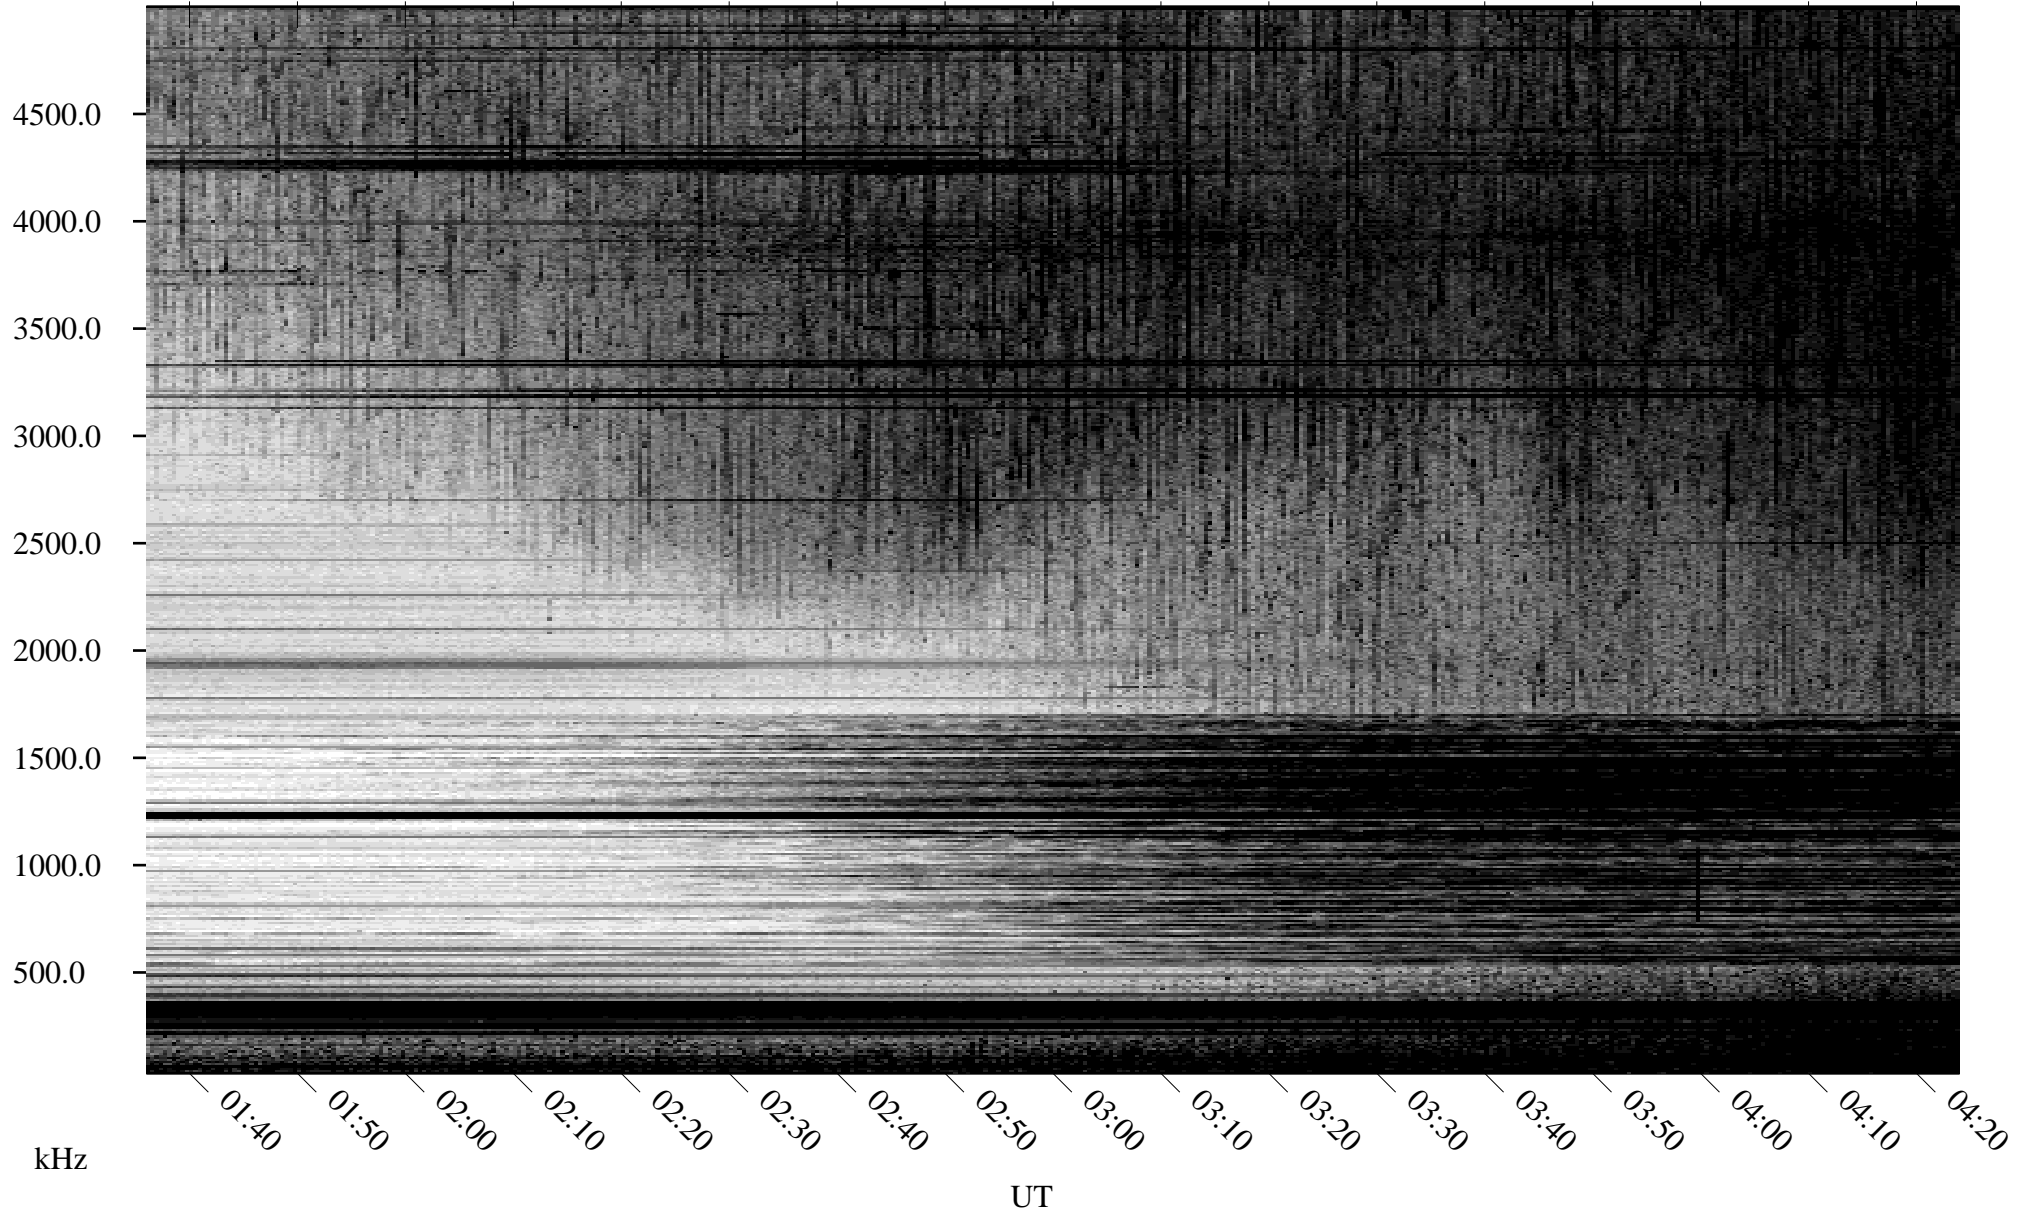

# 06/17/2007 Churchill, Manitoba

Linear Scale    Black = 161    White = 15

CH07168L.R00m max\_12

Page 1

# 06/17/2007 Churchill, Manitoba

Linear Scale    Black = 161    White = 15

CH07168L.R00m max\_12

Page 2

# 06/18/2007 Churchill, Manitoba

Linear Scale    Black = 161    White = 15

CH07168L.R00m max\_12

Page 3

# 06/18/2007 Churchill, Manitoba

Linear Scale    Black = 161    White = 15

CH07168L.R00m max\_12

Page 4