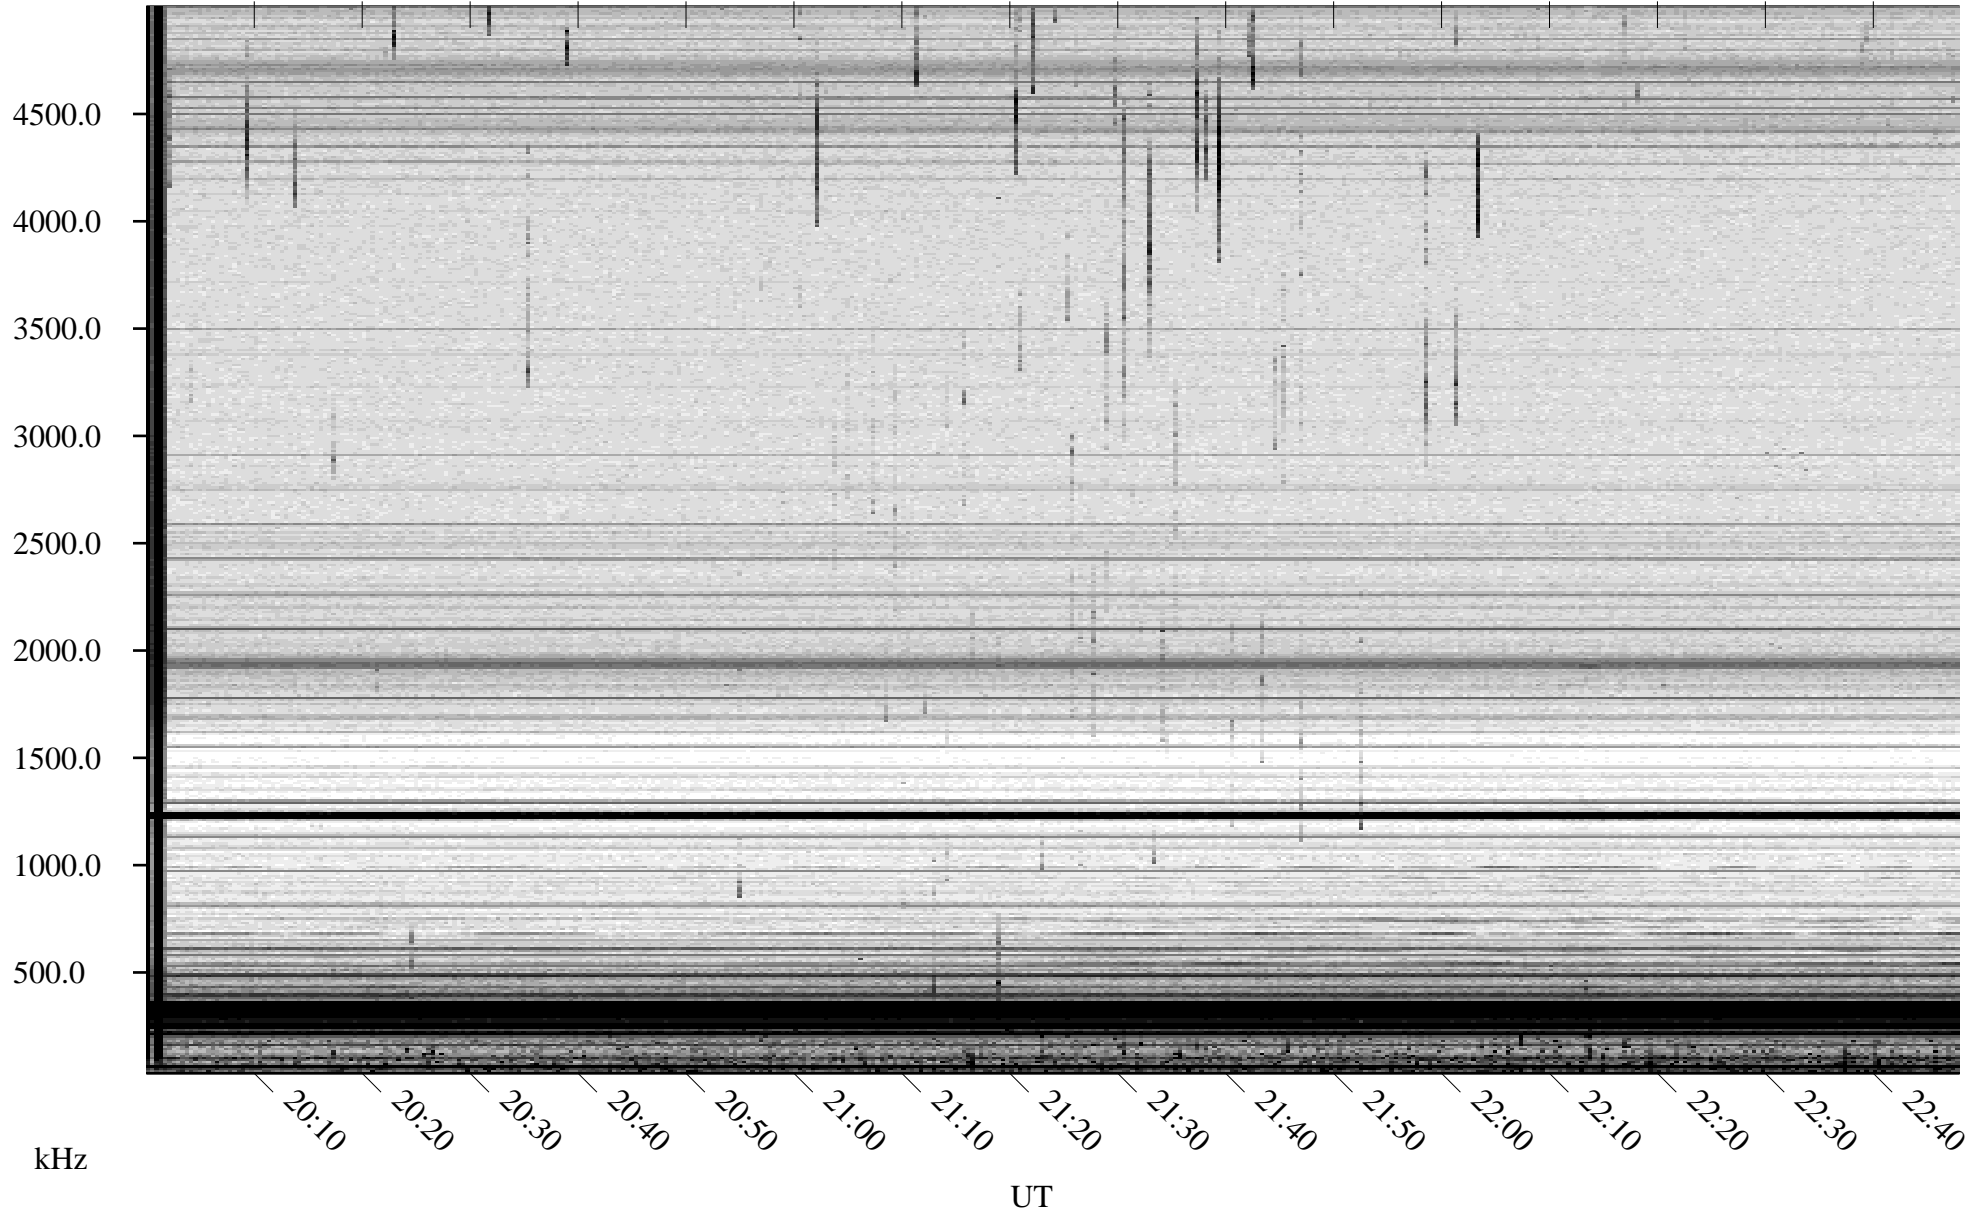

# 06/17/2007 Churchill, Manitoba

Linear Scale    Black = 161    White = 15

CH07168L.R00m max\_12

Page 1

# 06/17/2007 Churchill, Manitoba

Linear Scale    Black = 161    White = 15

CH07168L.R00m max\_12

Page 2

# 06/18/2007 Churchill, Manitoba

Linear Scale    Black = 161    White = 15

CH07168L.R00m max\_12

Page 3

# 06/18/2007 Churchill, Manitoba

Linear Scale    Black = 161    White = 15

CH07168L.R00m max\_12

Page 4