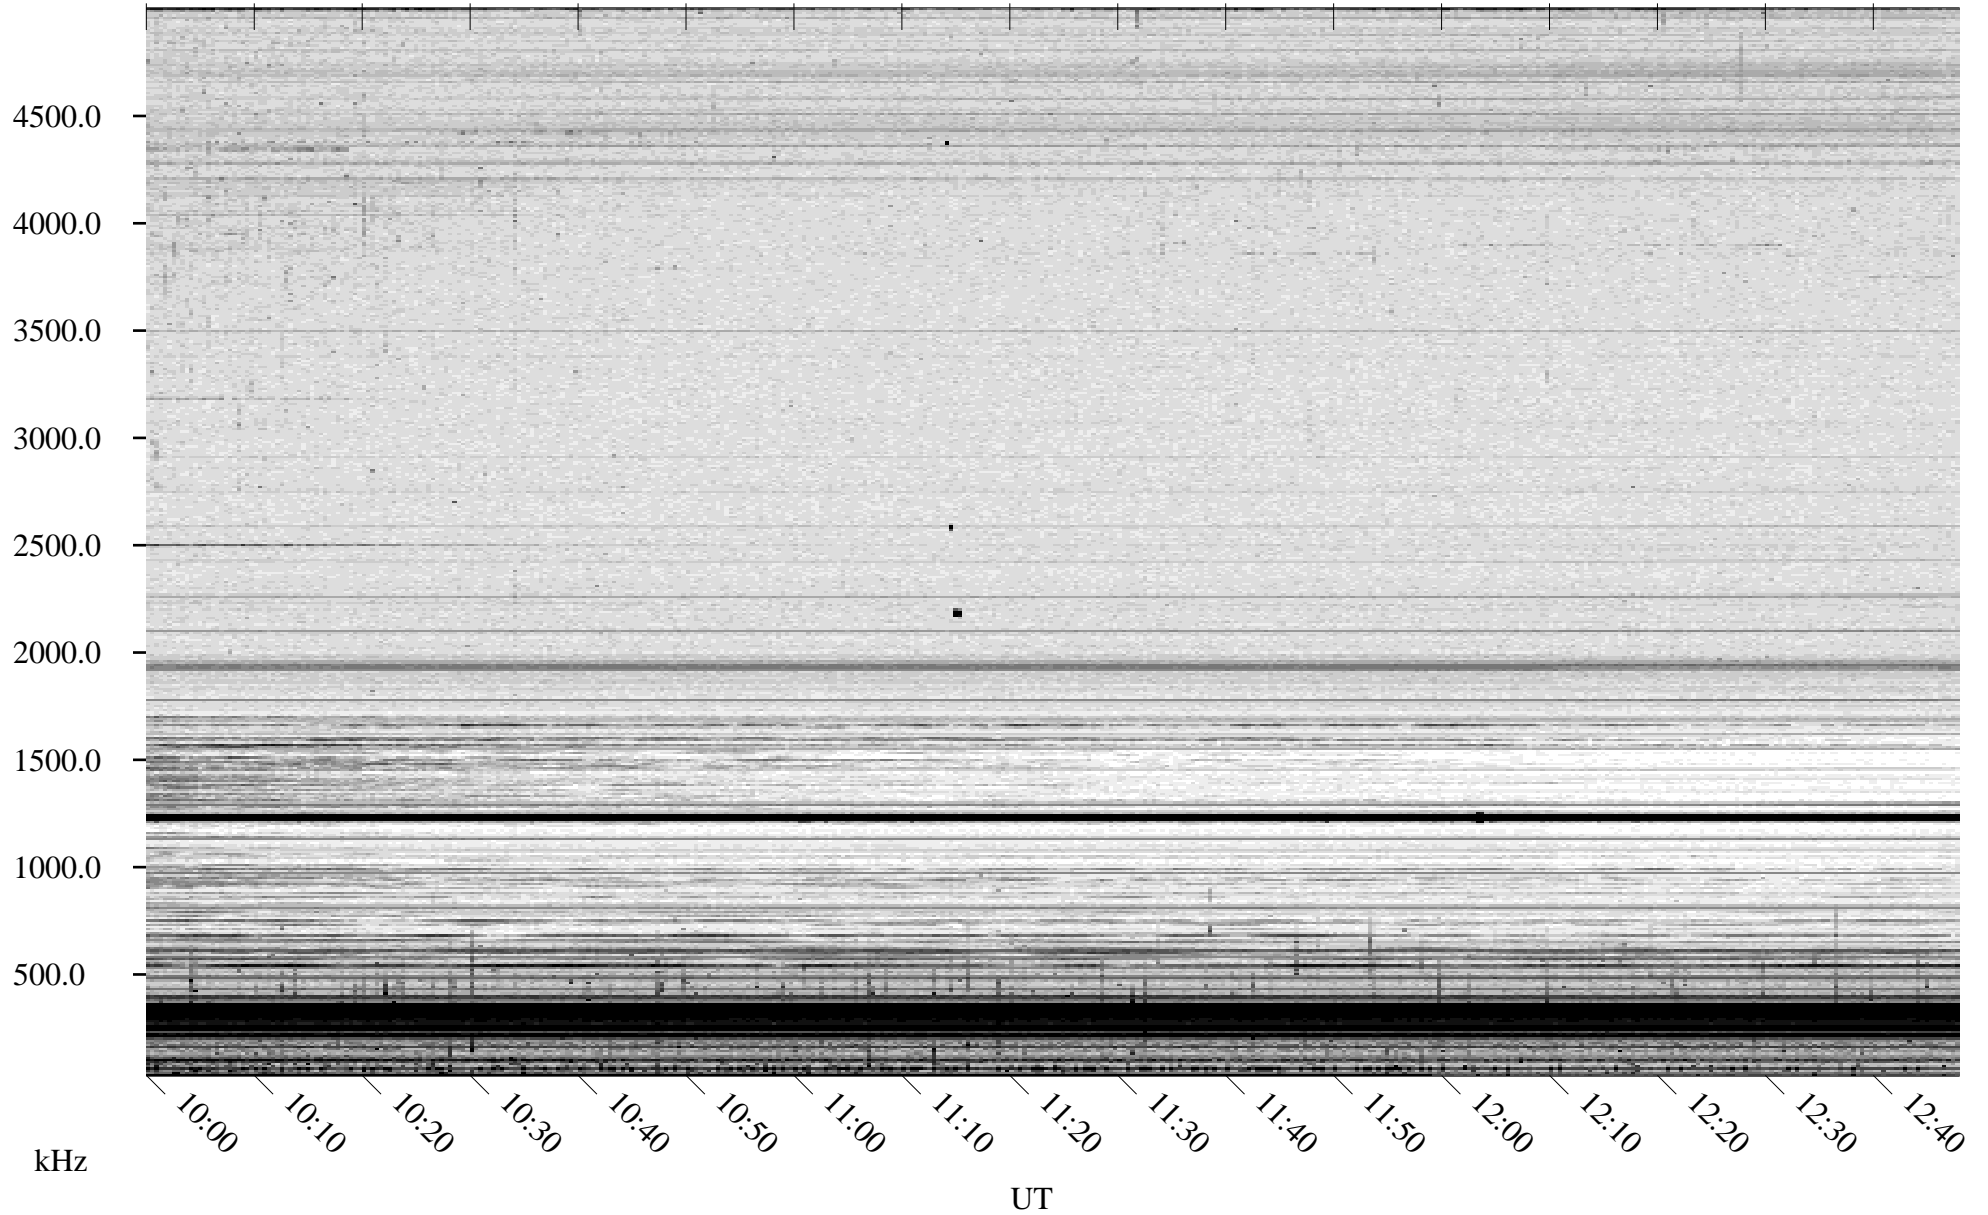

06/18/2007 Churchill, Manitoba

Linear Scale Black = 161 White = 15

CH07169L.R00m max_12

Page 1

06/18/2007 Churchill, Manitoba

Linear Scale Black = 161 White = 15

CH07169L.R00m max_12

Page 2

06/19/2007 Churchill, Manitoba

Linear Scale Black = 161 White = 15

CH07169L.R00m max_12

Page 3

06/19/2007 Churchill, Manitoba

Linear Scale Black = 161 White = 15

CH07169L.R00m max_12

Page 4

06/19/2007 Churchill, Manitoba

Linear Scale Black = 161 White = 15

CH07169L.R00m max_12

Page 5

06/19/2007 Churchill, Manitoba

Linear Scale Black = 161 White = 15

CH07169L.R00m max_12

Page 6

06/19/2007 Churchill, Manitoba

Linear Scale Black = 161 White = 15

CH07169L.R00m max_12

Page 7

06/19/2007 Churchill, Manitoba

Linear Scale Black = 161 White = 15

CH07169L.R00m max_12

Page 8