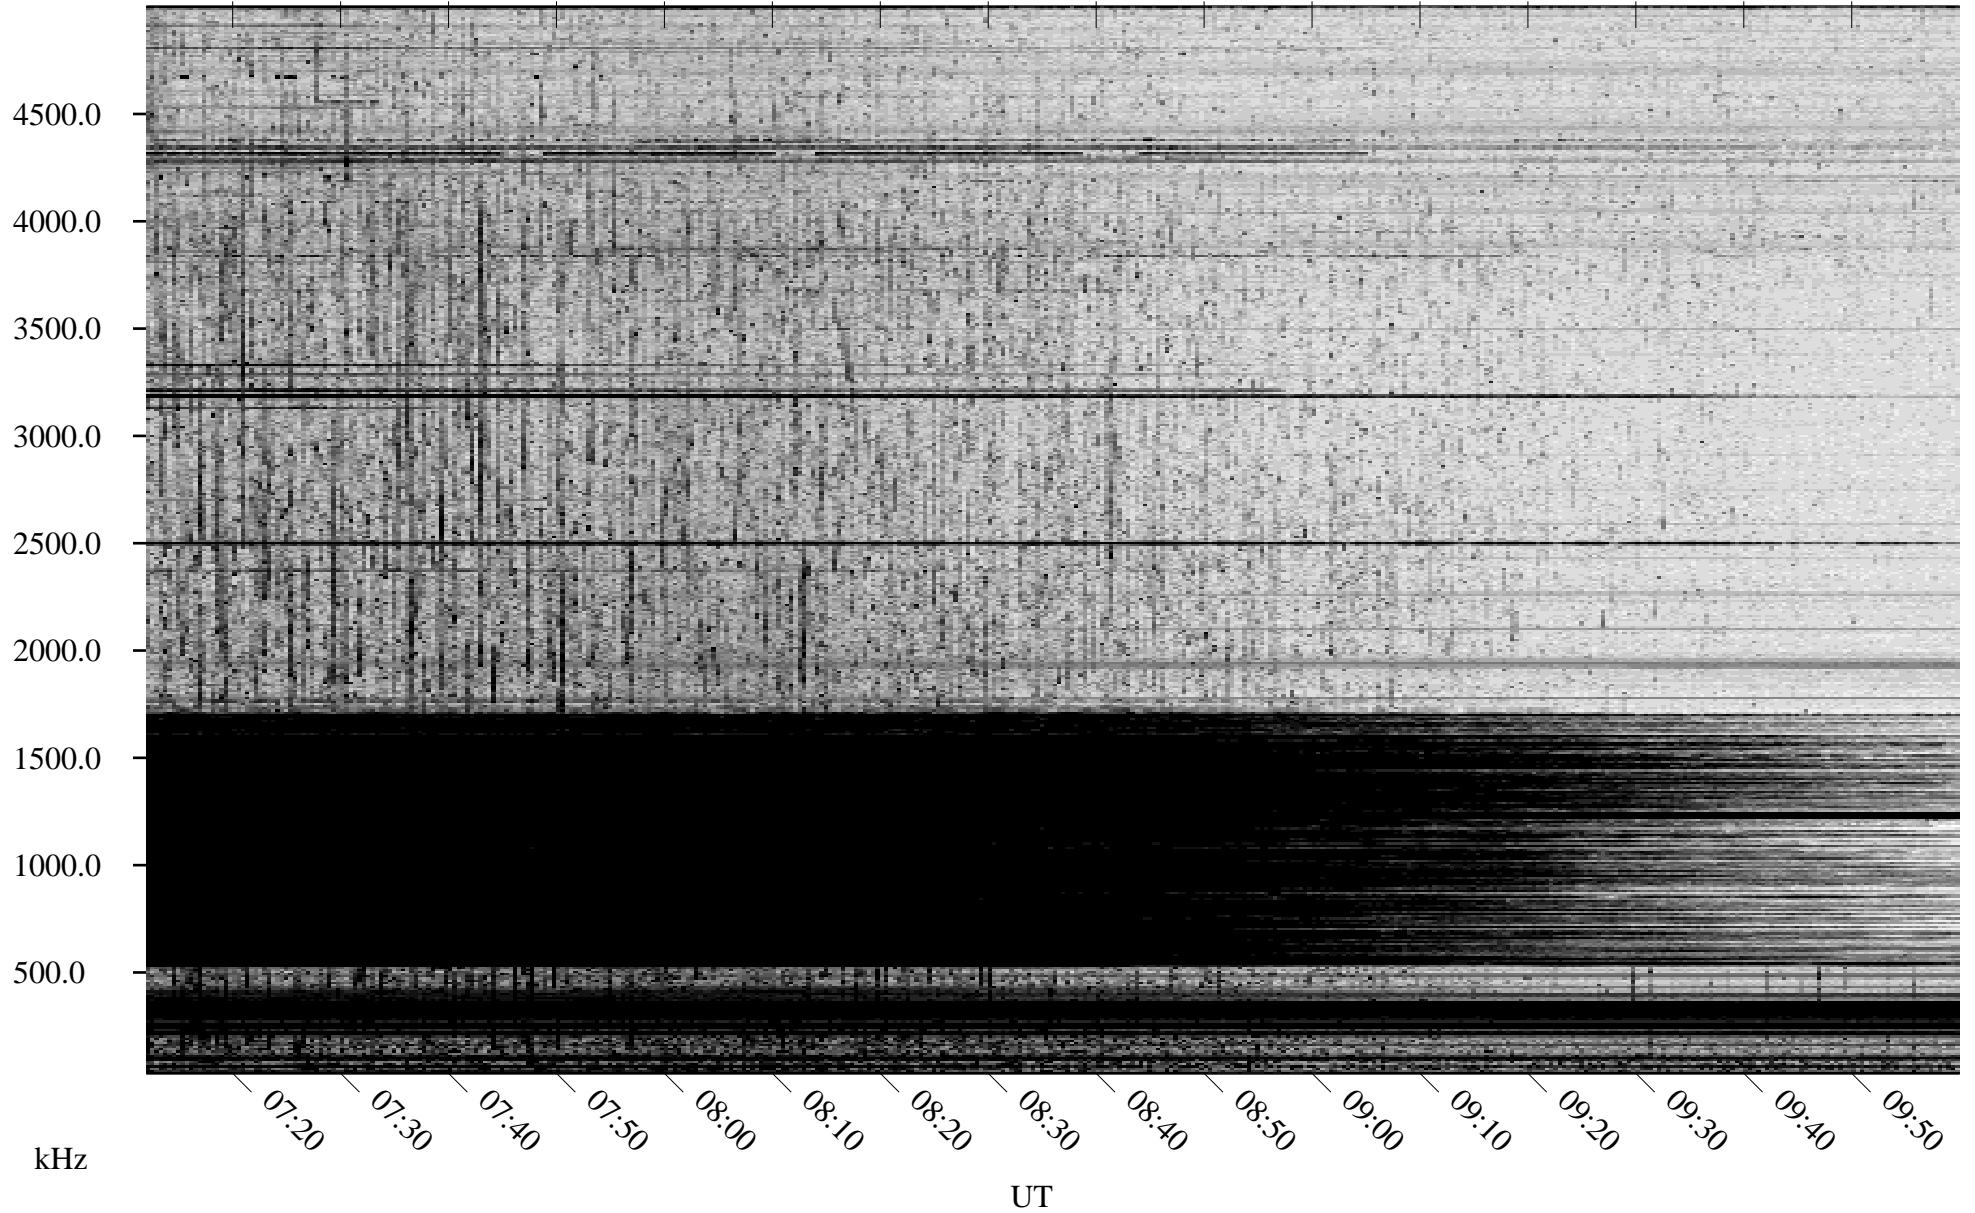

06/18/2007 Churchill, Manitoba

Linear Scale Black = 161 White = 15

CH07169L.R00m max_12

Page 1

06/18/2007 Churchill, Manitoba

Linear Scale Black = 161 White = 15

CH07169L.R00m max_12

Page 2

06/19/2007 Churchill, Manitoba

Linear Scale Black = 161 White = 15

CH07169L.R00m max_12

Page 3

06/19/2007 Churchill, Manitoba

Linear Scale Black = 161 White = 15

CH07169L.R00m max_12

Page 4

06/19/2007 Churchill, Manitoba

Linear Scale Black = 161 White = 15

CH07169L.R00m max_12

Page 5

06/19/2007 Churchill, Manitoba

Linear Scale Black = 161 White = 15

CH07169L.R00m max_12

Page 6

06/19/2007 Churchill, Manitoba

Linear Scale Black = 161 White = 15

CH07169L.R00m max_12

Page 7

06/19/2007 Churchill, Manitoba

Linear Scale Black = 161 White = 15

CH07169L.R00m max_12

Page 8