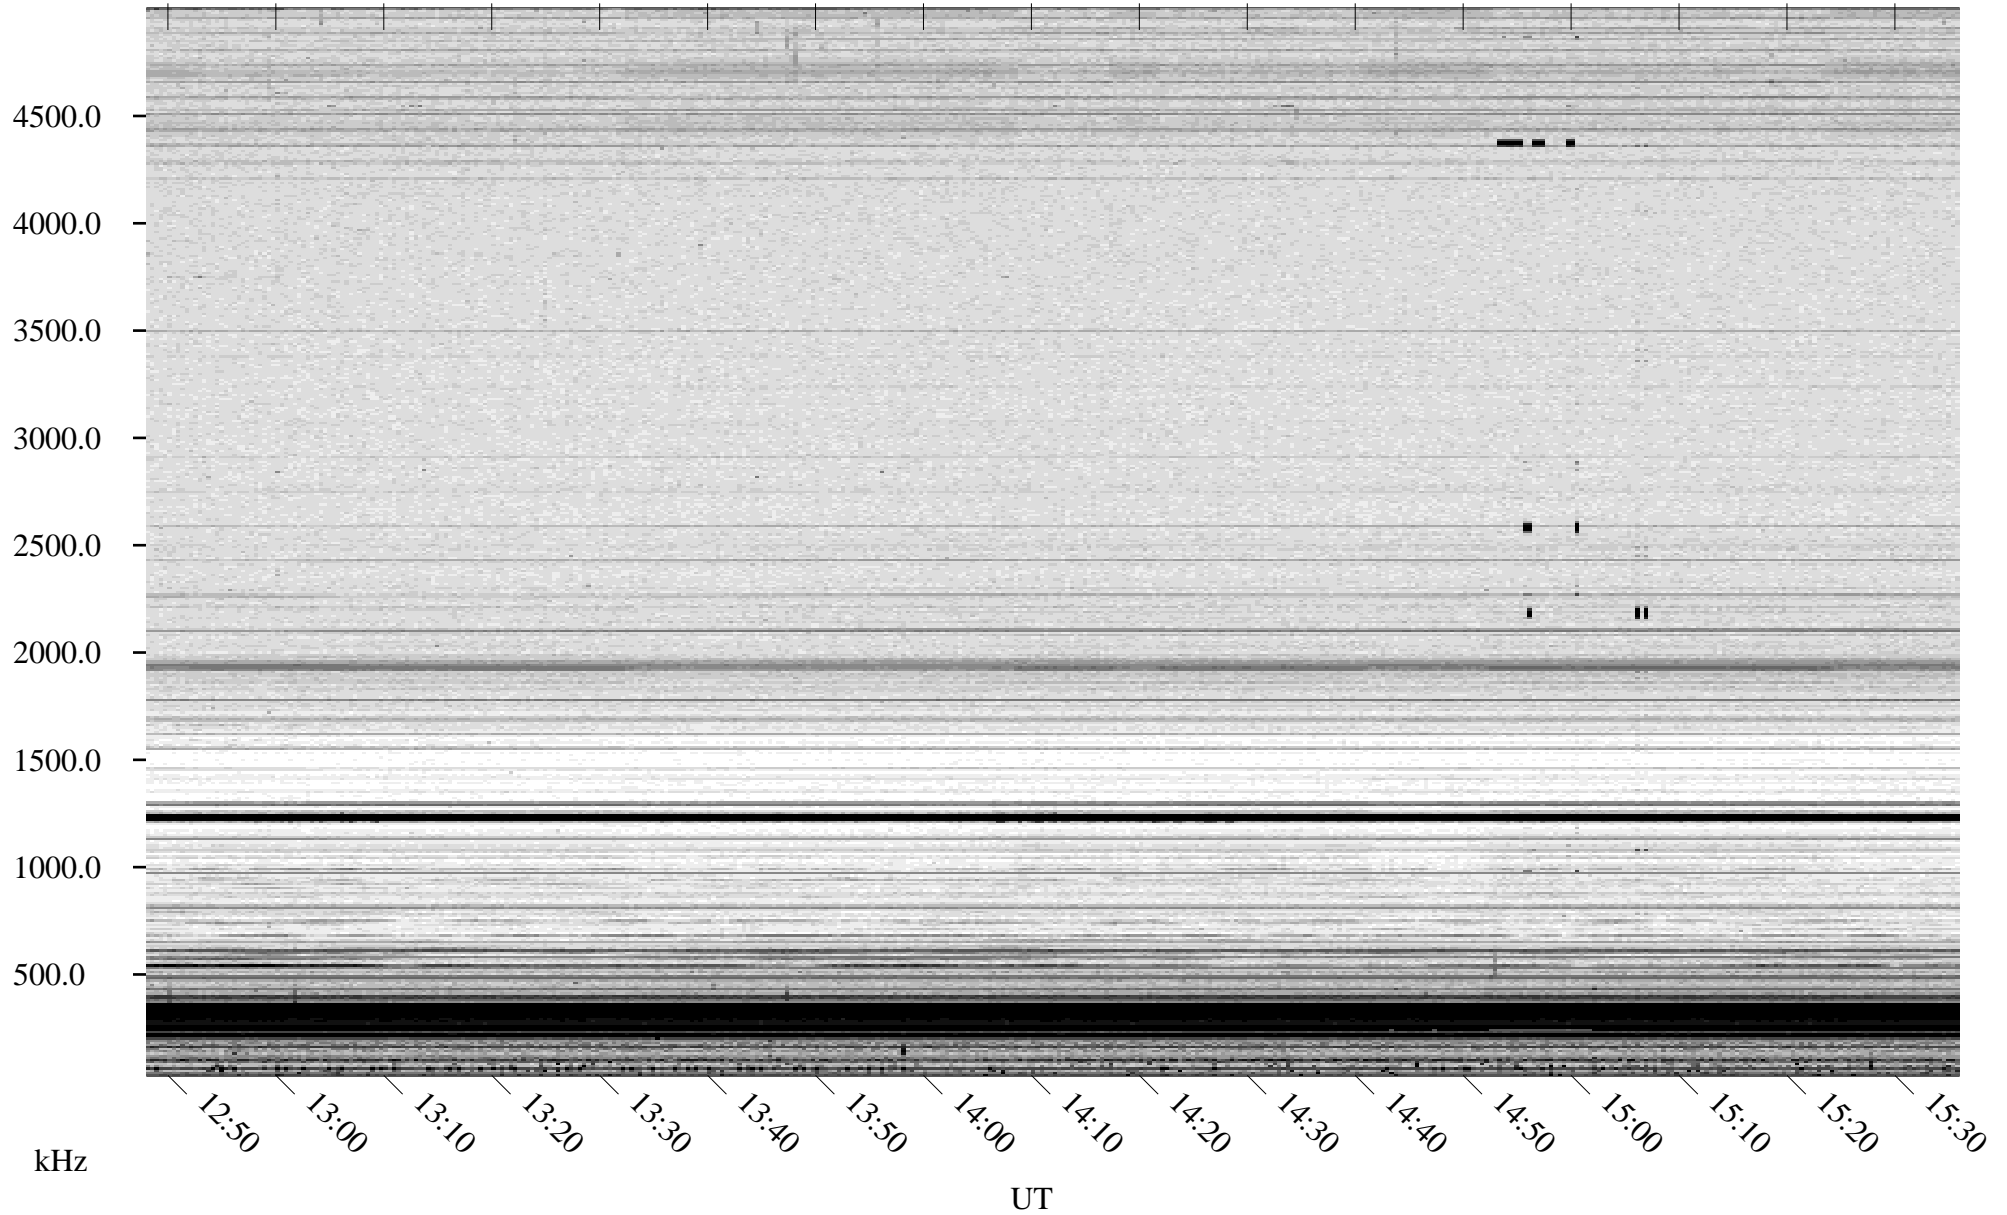

06/18/2007 Churchill, Manitoba

Linear Scale Black = 161 White = 15

CH07169L.R00m max_12

Page 1

06/18/2007 Churchill, Manitoba

Linear Scale Black = 161 White = 15

CH07169L.R00m max_12

Page 2

06/19/2007 Churchill, Manitoba

Linear Scale Black = 161 White = 15

CH07169L.R00m max_12

Page 3

06/19/2007 Churchill, Manitoba

Linear Scale Black = 161 White = 15

CH07169L.R00m max_12

Page 4

06/19/2007 Churchill, Manitoba

Linear Scale Black = 161 White = 15

CH07169L.R00m max_12

Page 5

06/19/2007 Churchill, Manitoba

Linear Scale Black = 161 White = 15

CH07169L.R00m max_12

Page 6

06/19/2007 Churchill, Manitoba

Linear Scale Black = 161 White = 15

CH07169L.R00m max_12

Page 7

06/19/2007 Churchill, Manitoba

Linear Scale Black = 161 White = 15

CH07169L.R00m max_12

Page 8