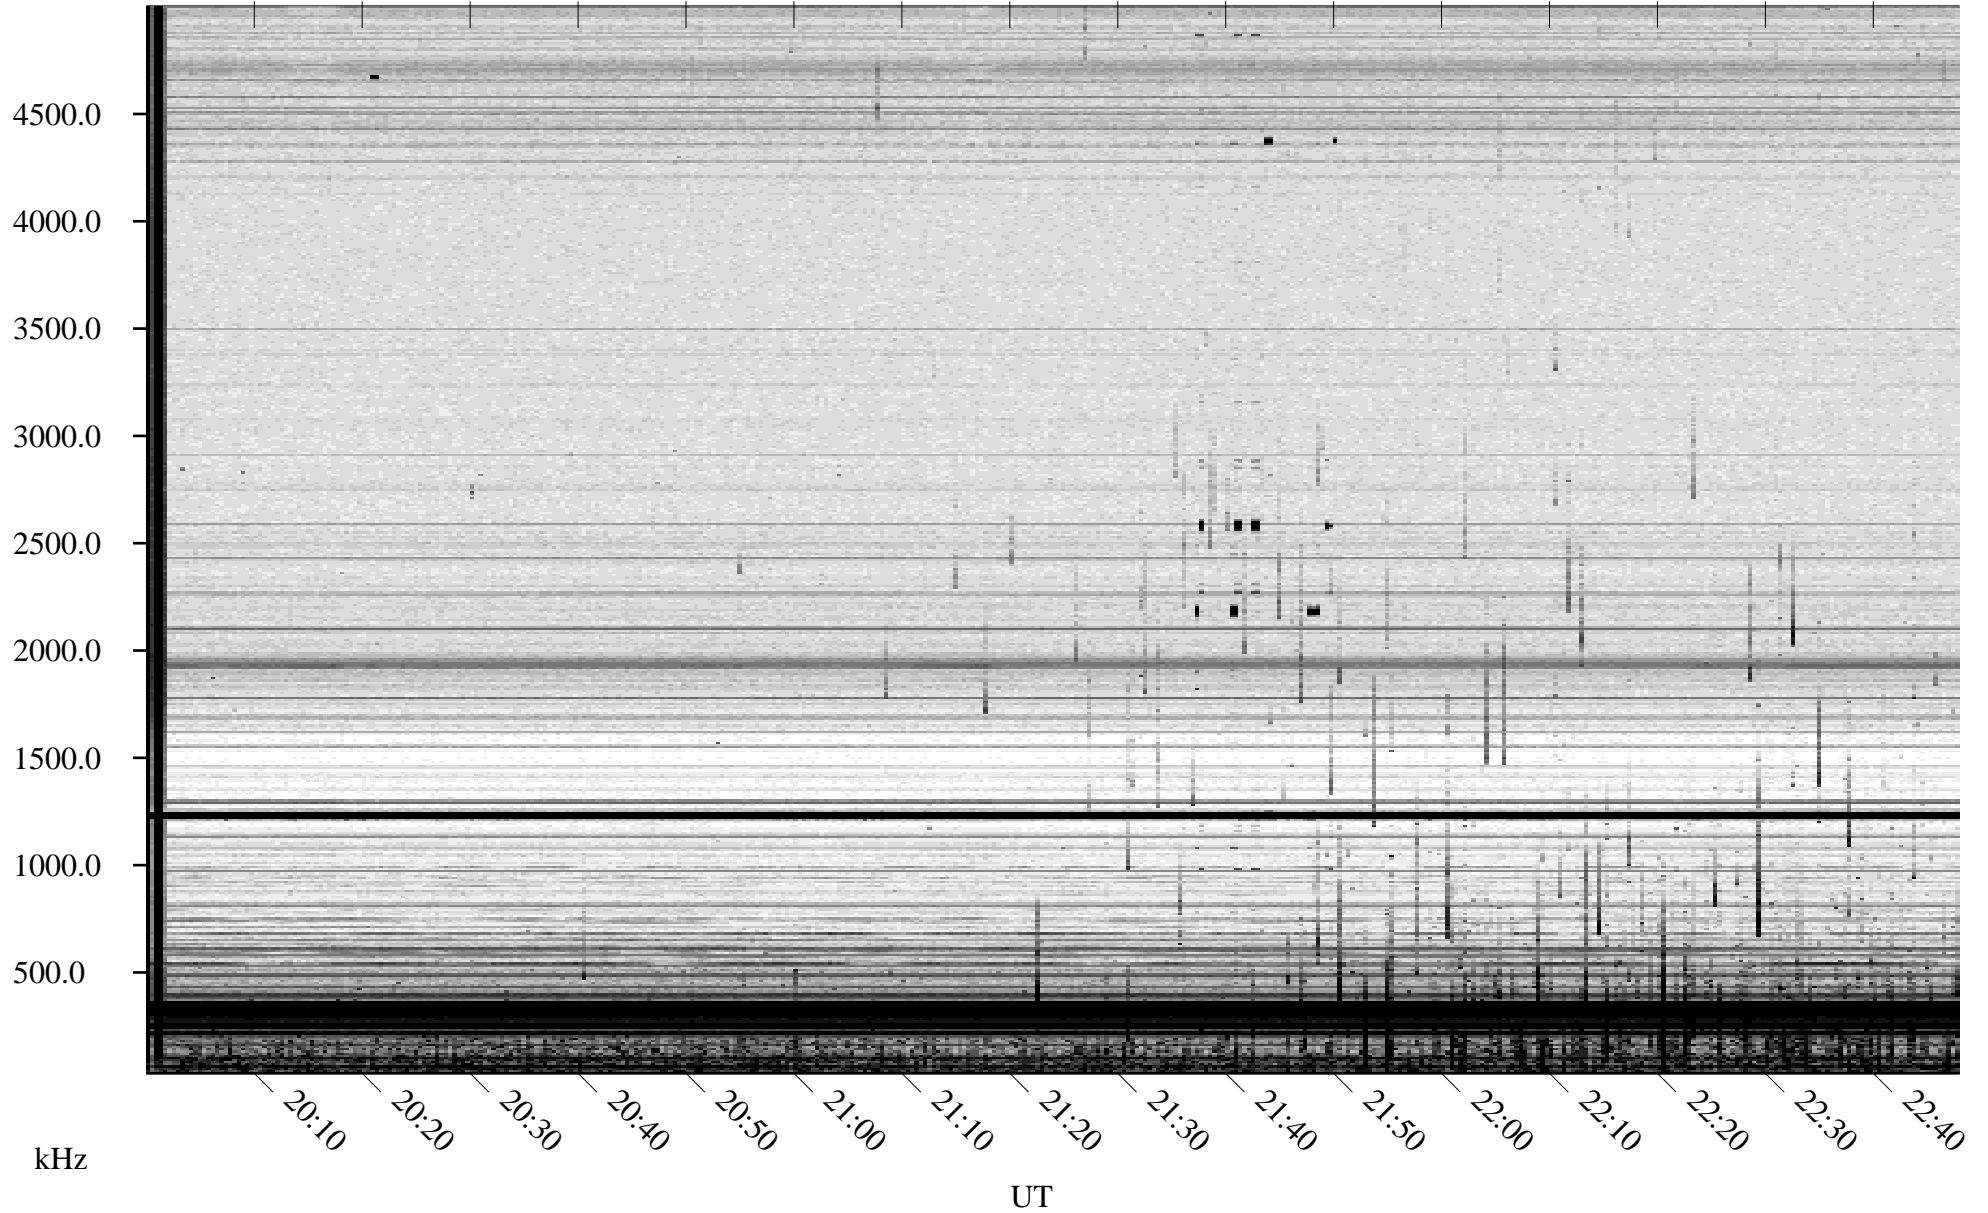

06/18/2007 Churchill, Manitoba

Linear Scale Black = 161 White = 15

CH07169L.R00m max_12

Page 1

06/18/2007 Churchill, Manitoba

Linear Scale Black = 161 White = 15

CH07169L.R00m max_12

Page 2

06/19/2007 Churchill, Manitoba

Linear Scale Black = 161 White = 15

CH07169L.R00m max_12

Page 3

06/19/2007 Churchill, Manitoba

Linear Scale Black = 161 White = 15

CH07169L.R00m max_12

Page 4

06/19/2007 Churchill, Manitoba

Linear Scale Black = 161 White = 15

CH07169L.R00m max_12

Page 5

06/19/2007 Churchill, Manitoba

Linear Scale Black = 161 White = 15

CH07169L.R00m max_12

Page 6

06/19/2007 Churchill, Manitoba

Linear Scale Black = 161 White = 15

CH07169L.R00m max_12

Page 7

06/19/2007 Churchill, Manitoba

Linear Scale Black = 161 White = 15

CH07169L.R00m max_12

Page 8