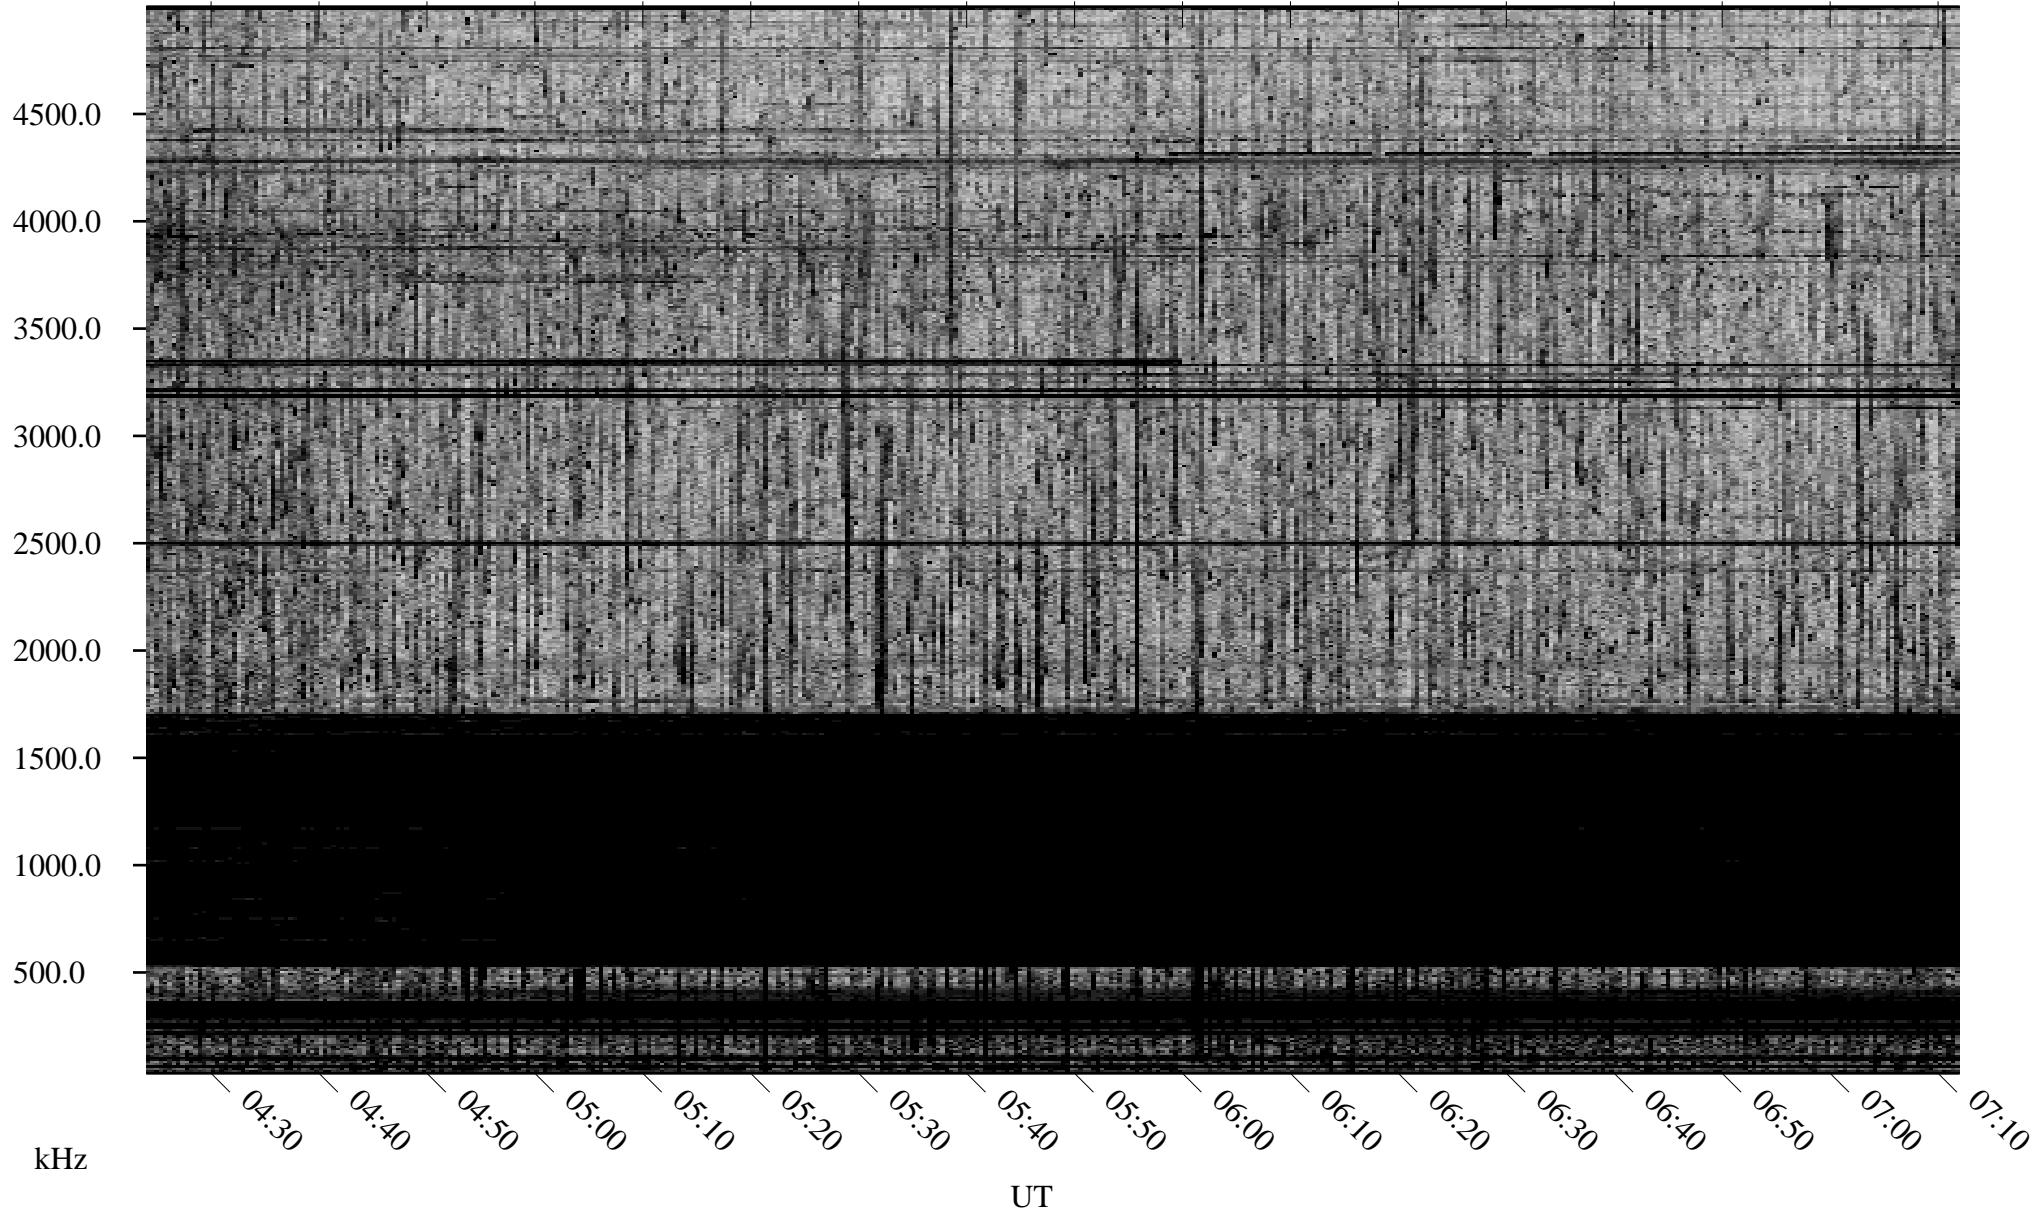

06/18/2007 Churchill, Manitoba

Linear Scale Black = 161 White = 15

CH07169L.R00m max_12

Page 1

06/18/2007 Churchill, Manitoba

Linear Scale Black = 161 White = 15

CH07169L.R00m max_12

Page 2

06/19/2007 Churchill, Manitoba

Linear Scale Black = 161 White = 15

CH07169L.R00m max_12

Page 3

06/19/2007 Churchill, Manitoba

Linear Scale Black = 161 White = 15

CH07169L.R00m max_12

Page 4

06/19/2007 Churchill, Manitoba

Linear Scale Black = 161 White = 15

CH07169L.R00m max_12

Page 5

06/19/2007 Churchill, Manitoba

Linear Scale Black = 161 White = 15

CH07169L.R00m max_12

Page 6

06/19/2007 Churchill, Manitoba

Linear Scale Black = 161 White = 15

CH07169L.R00m max_12

Page 7

06/19/2007 Churchill, Manitoba

Linear Scale Black = 161 White = 15

CH07169L.R00m max_12

Page 8