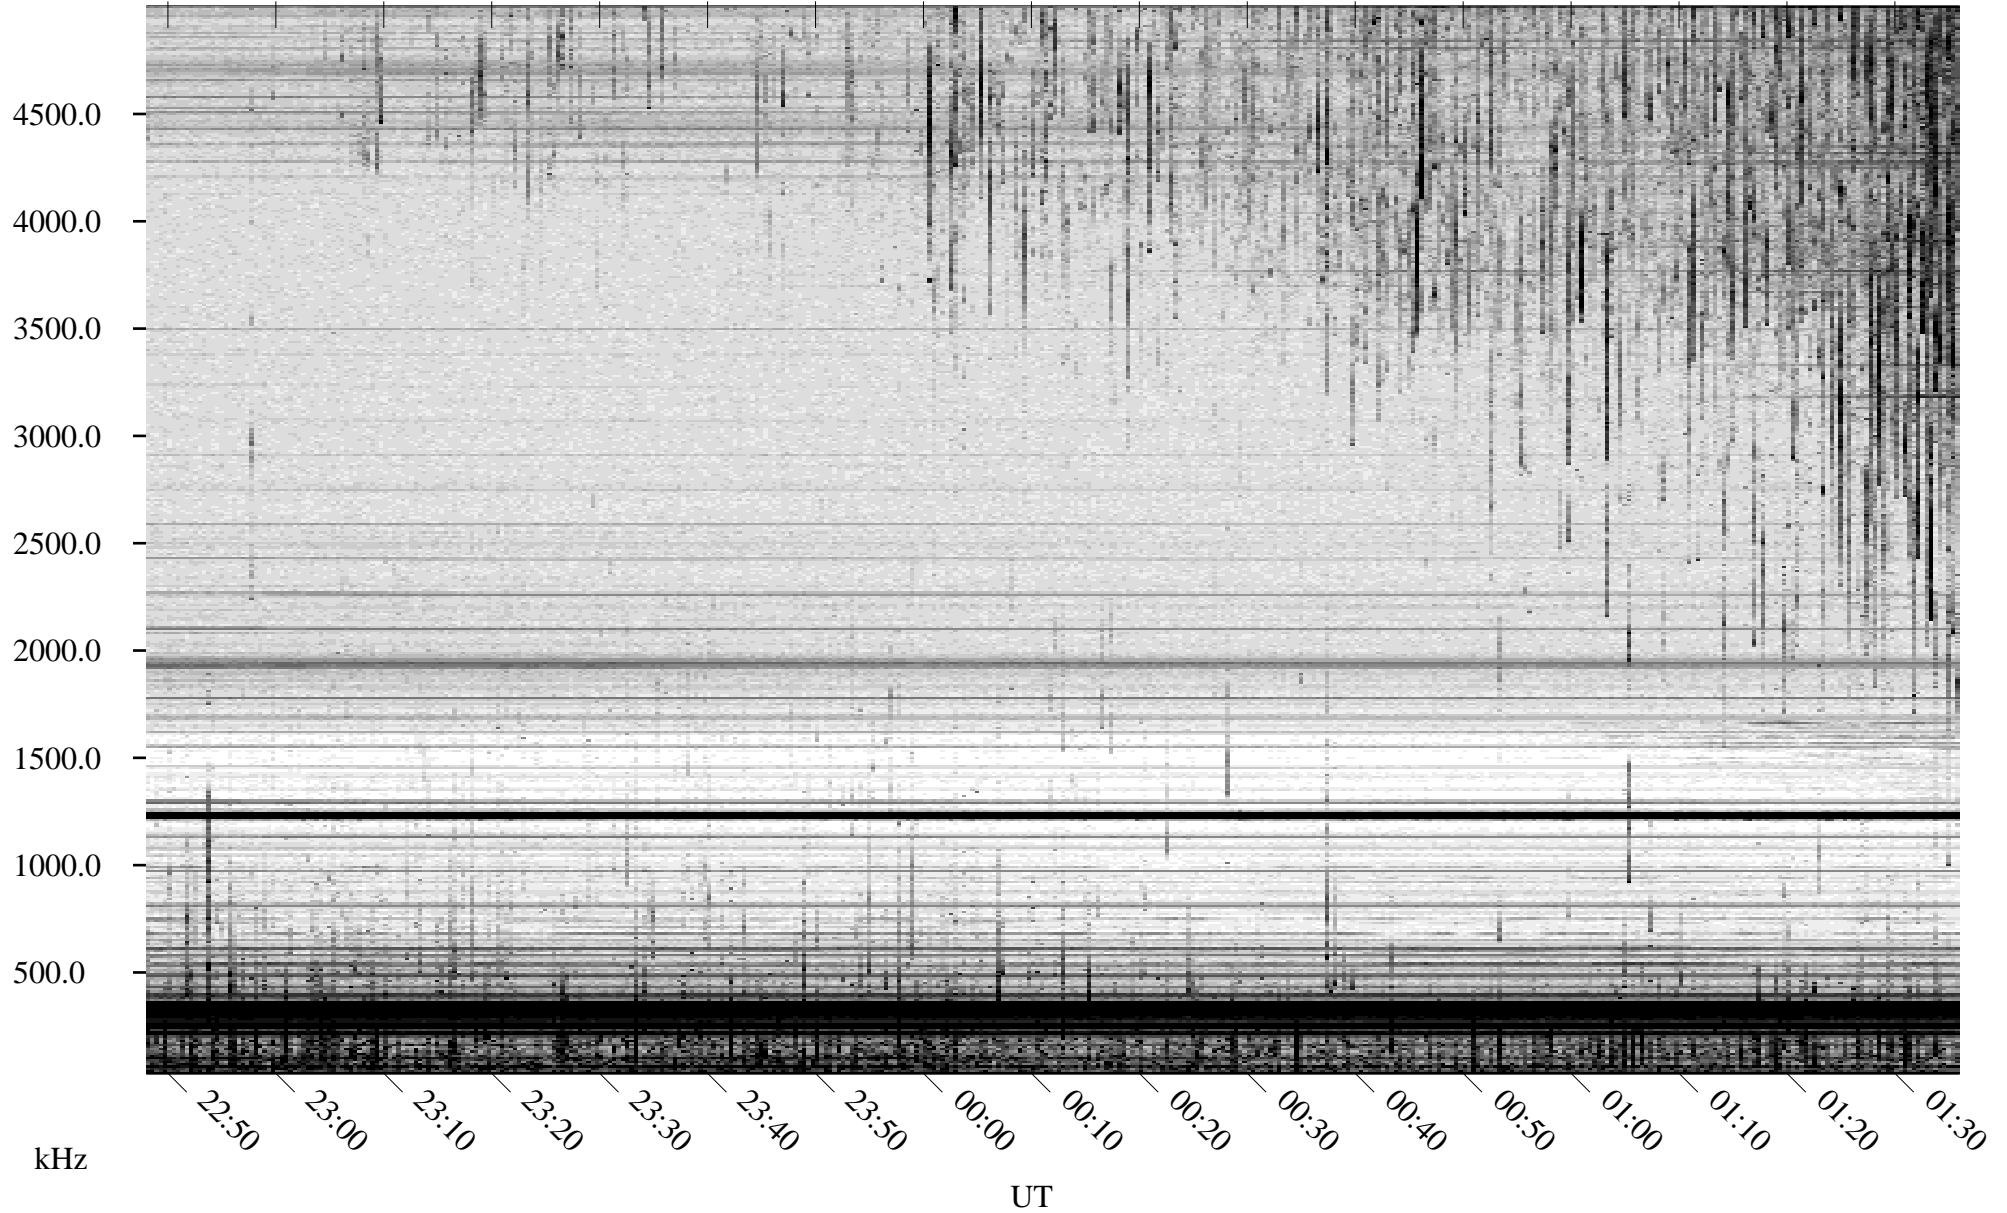

06/18/2007 Churchill, Manitoba

Linear Scale Black = 161 White = 15

CH07169L.R00m max_12

Page 1

06/18/2007 Churchill, Manitoba

Linear Scale Black = 161 White = 15

CH07169L.R00m max_12

Page 2

06/19/2007 Churchill, Manitoba

Linear Scale Black = 161 White = 15

CH07169L.R00m max_12

Page 3

06/19/2007 Churchill, Manitoba

Linear Scale Black = 161 White = 15

CH07169L.R00m max_12

Page 4

06/19/2007 Churchill, Manitoba

Linear Scale Black = 161 White = 15

CH07169L.R00m max_12

Page 5

06/19/2007 Churchill, Manitoba

Linear Scale Black = 161 White = 15

CH07169L.R00m max_12

Page 6

06/19/2007 Churchill, Manitoba

Linear Scale Black = 161 White = 15

CH07169L.R00m max_12

Page 7

06/19/2007 Churchill, Manitoba

Linear Scale Black = 161 White = 15

CH07169L.R00m max_12

Page 8