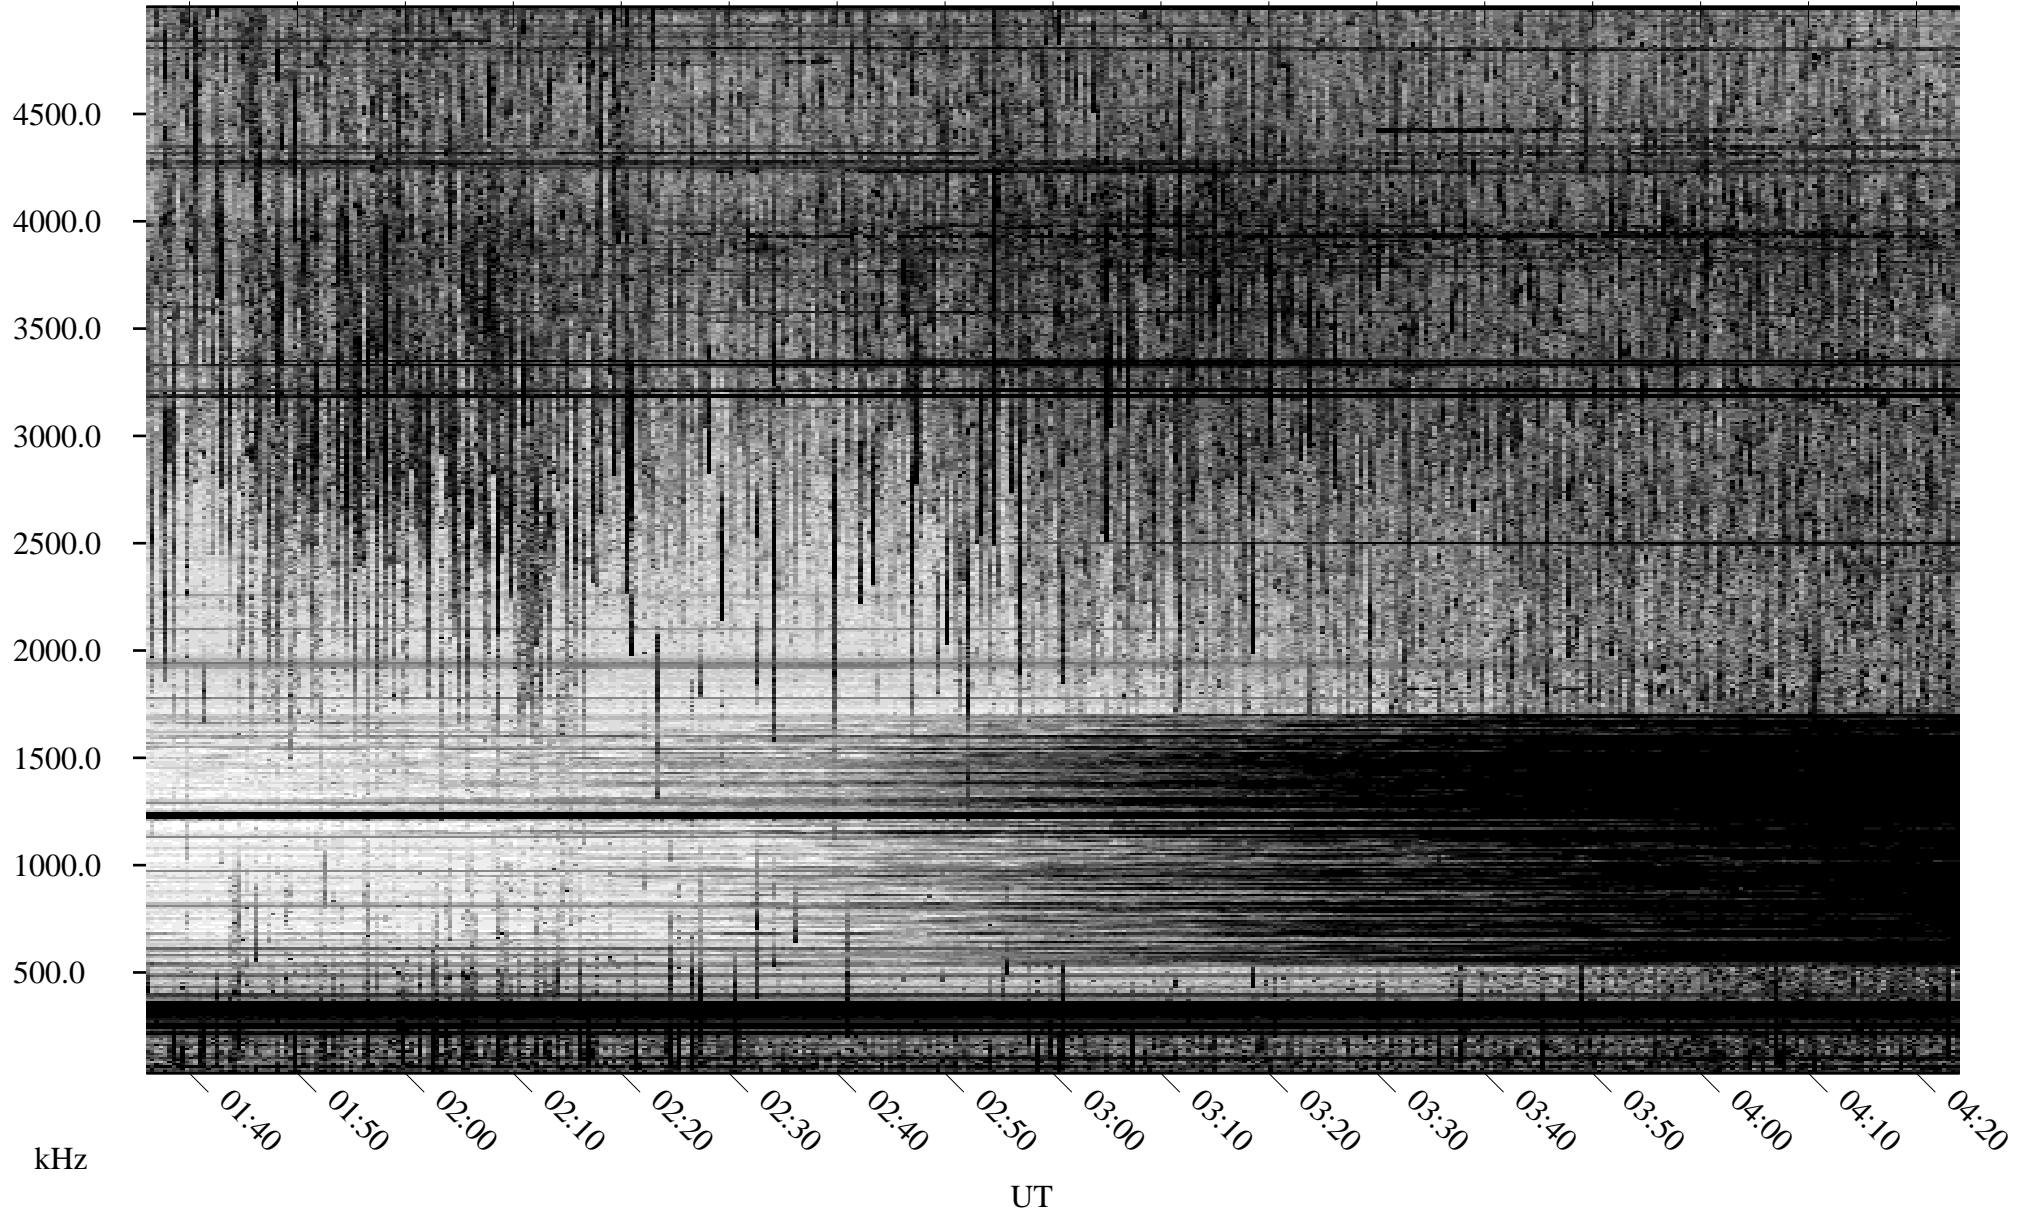

06/18/2007 Churchill, Manitoba

Linear Scale Black = 161 White = 15

CH07169L.R00m max_12

Page 1

06/18/2007 Churchill, Manitoba

Linear Scale Black = 161 White = 15

CH07169L.R00m max_12

Page 2

06/19/2007 Churchill, Manitoba

Linear Scale Black = 161 White = 15

CH07169L.R00m max_12

Page 3

06/19/2007 Churchill, Manitoba

Linear Scale Black = 161 White = 15

CH07169L.R00m max_12

Page 4

06/19/2007 Churchill, Manitoba

Linear Scale Black = 161 White = 15

CH07169L.R00m max_12

Page 5

06/19/2007 Churchill, Manitoba

Linear Scale Black = 161 White = 15

CH07169L.R00m max_12

Page 6

06/19/2007 Churchill, Manitoba

Linear Scale Black = 161 White = 15

CH07169L.R00m max_12

Page 7

06/19/2007 Churchill, Manitoba

Linear Scale Black = 161 White = 15

CH07169L.R00m max_12

Page 8