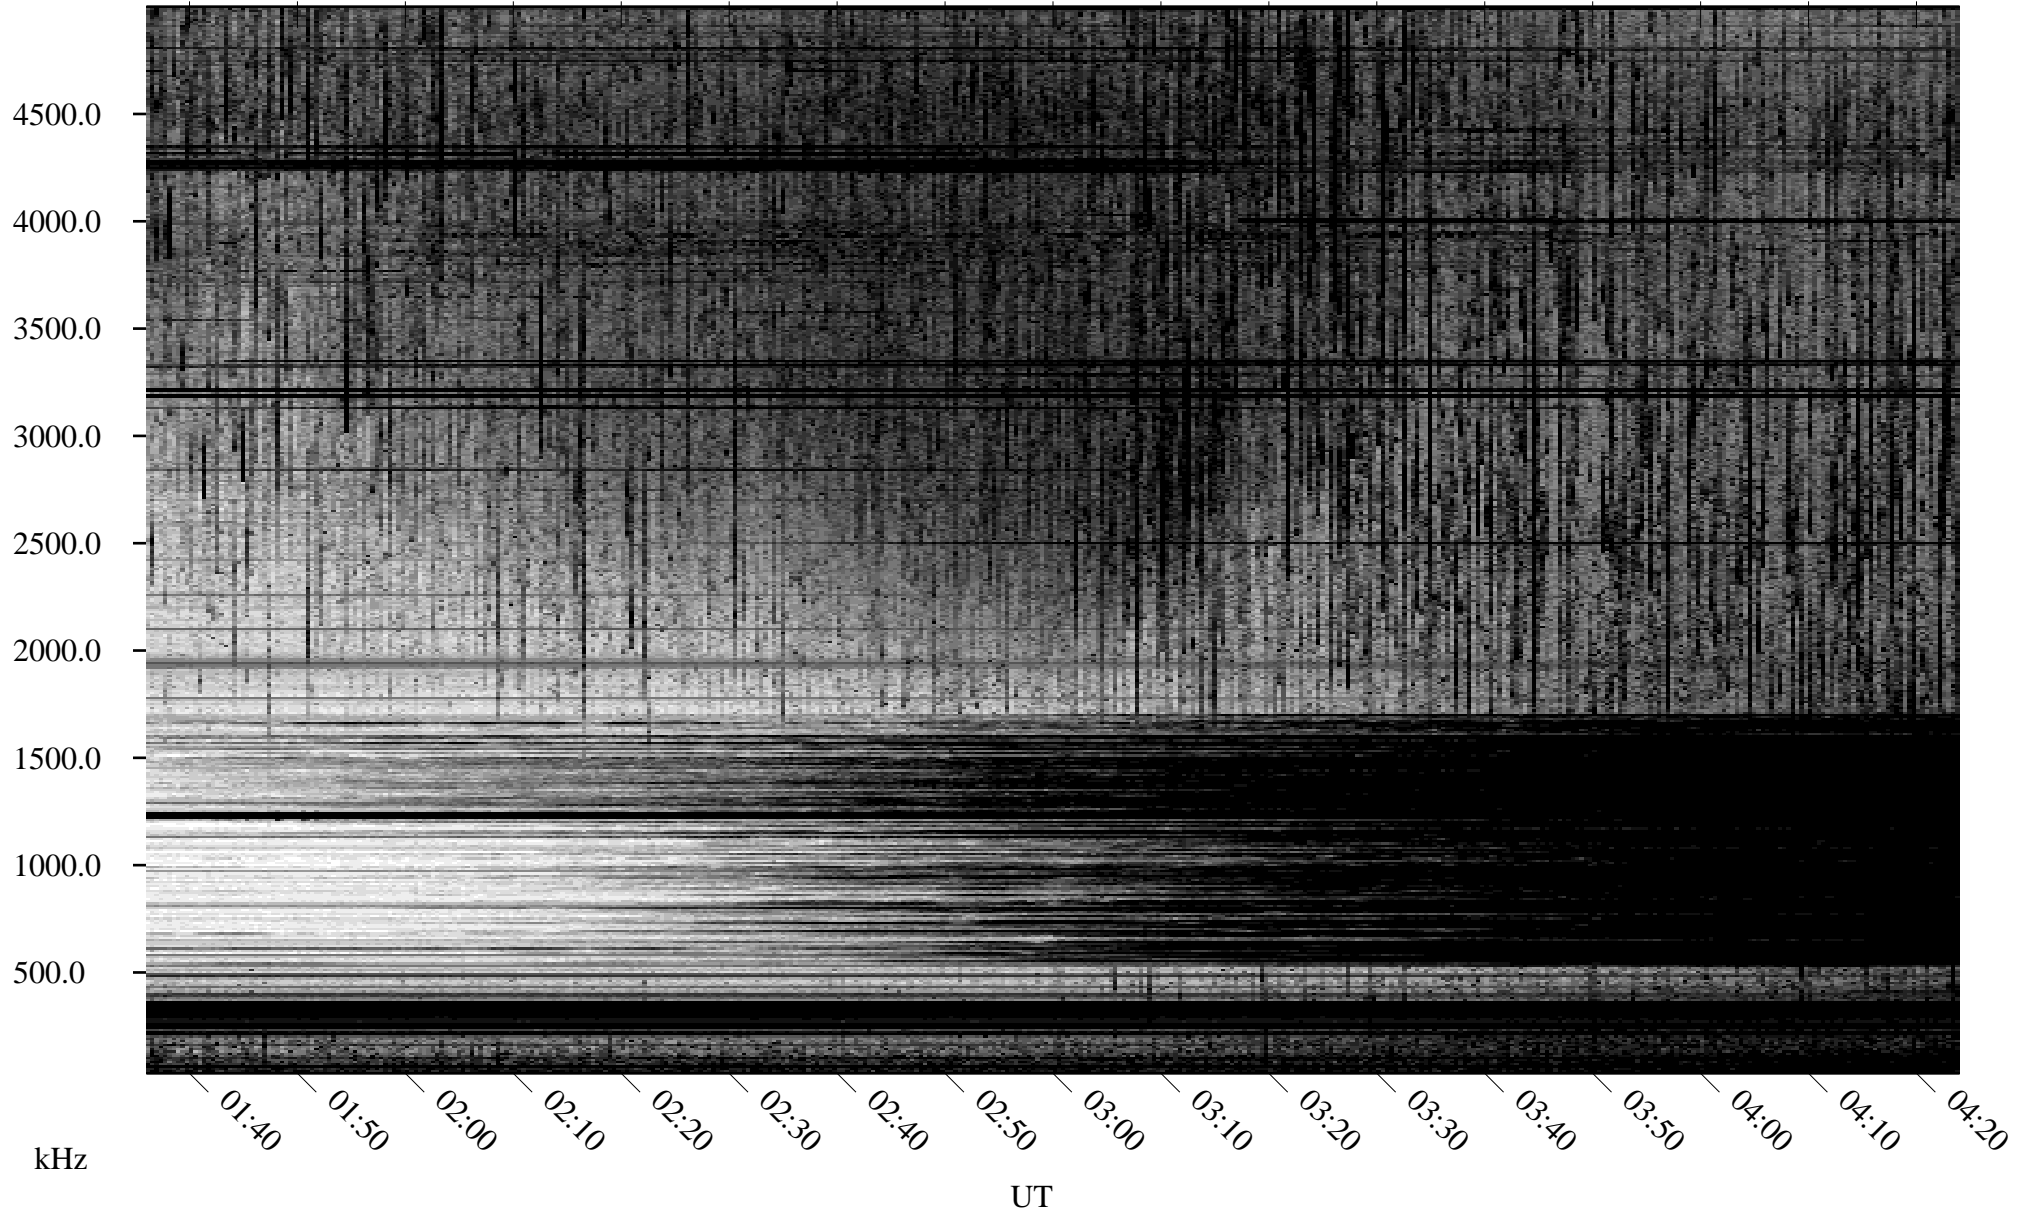

06/19/2007 Churchill, Manitoba

Linear Scale Black = 161 White = 15

CH07170L.R00m max_12

Page 1

06/19/2007 Churchill, Manitoba

Linear Scale Black = 161 White = 15

CH07170L.R00m max_12

Page 2

06/20/2007 Churchill, Manitoba

Linear Scale Black = 161 White = 15

CH07170L.R00m max_12

Page 3

06/20/2007 Churchill, Manitoba

Linear Scale Black = 161 White = 15

CH07170L.R00m max_12

Page 4

06/20/2007 Churchill, Manitoba

Linear Scale Black = 161 White = 15

CH07170L.R00m max_12

Page 5

06/20/2007 Churchill, Manitoba

Linear Scale Black = 161 White = 15

CH07170L.R00m max_12

Page 6

06/20/2007 Churchill, Manitoba

Linear Scale Black = 161 White = 15

CH07170L.R00m max_12

Page 7

06/20/2007 Churchill, Manitoba

Linear Scale Black = 161 White = 15

CH07170L.R00m max_12

Page 8