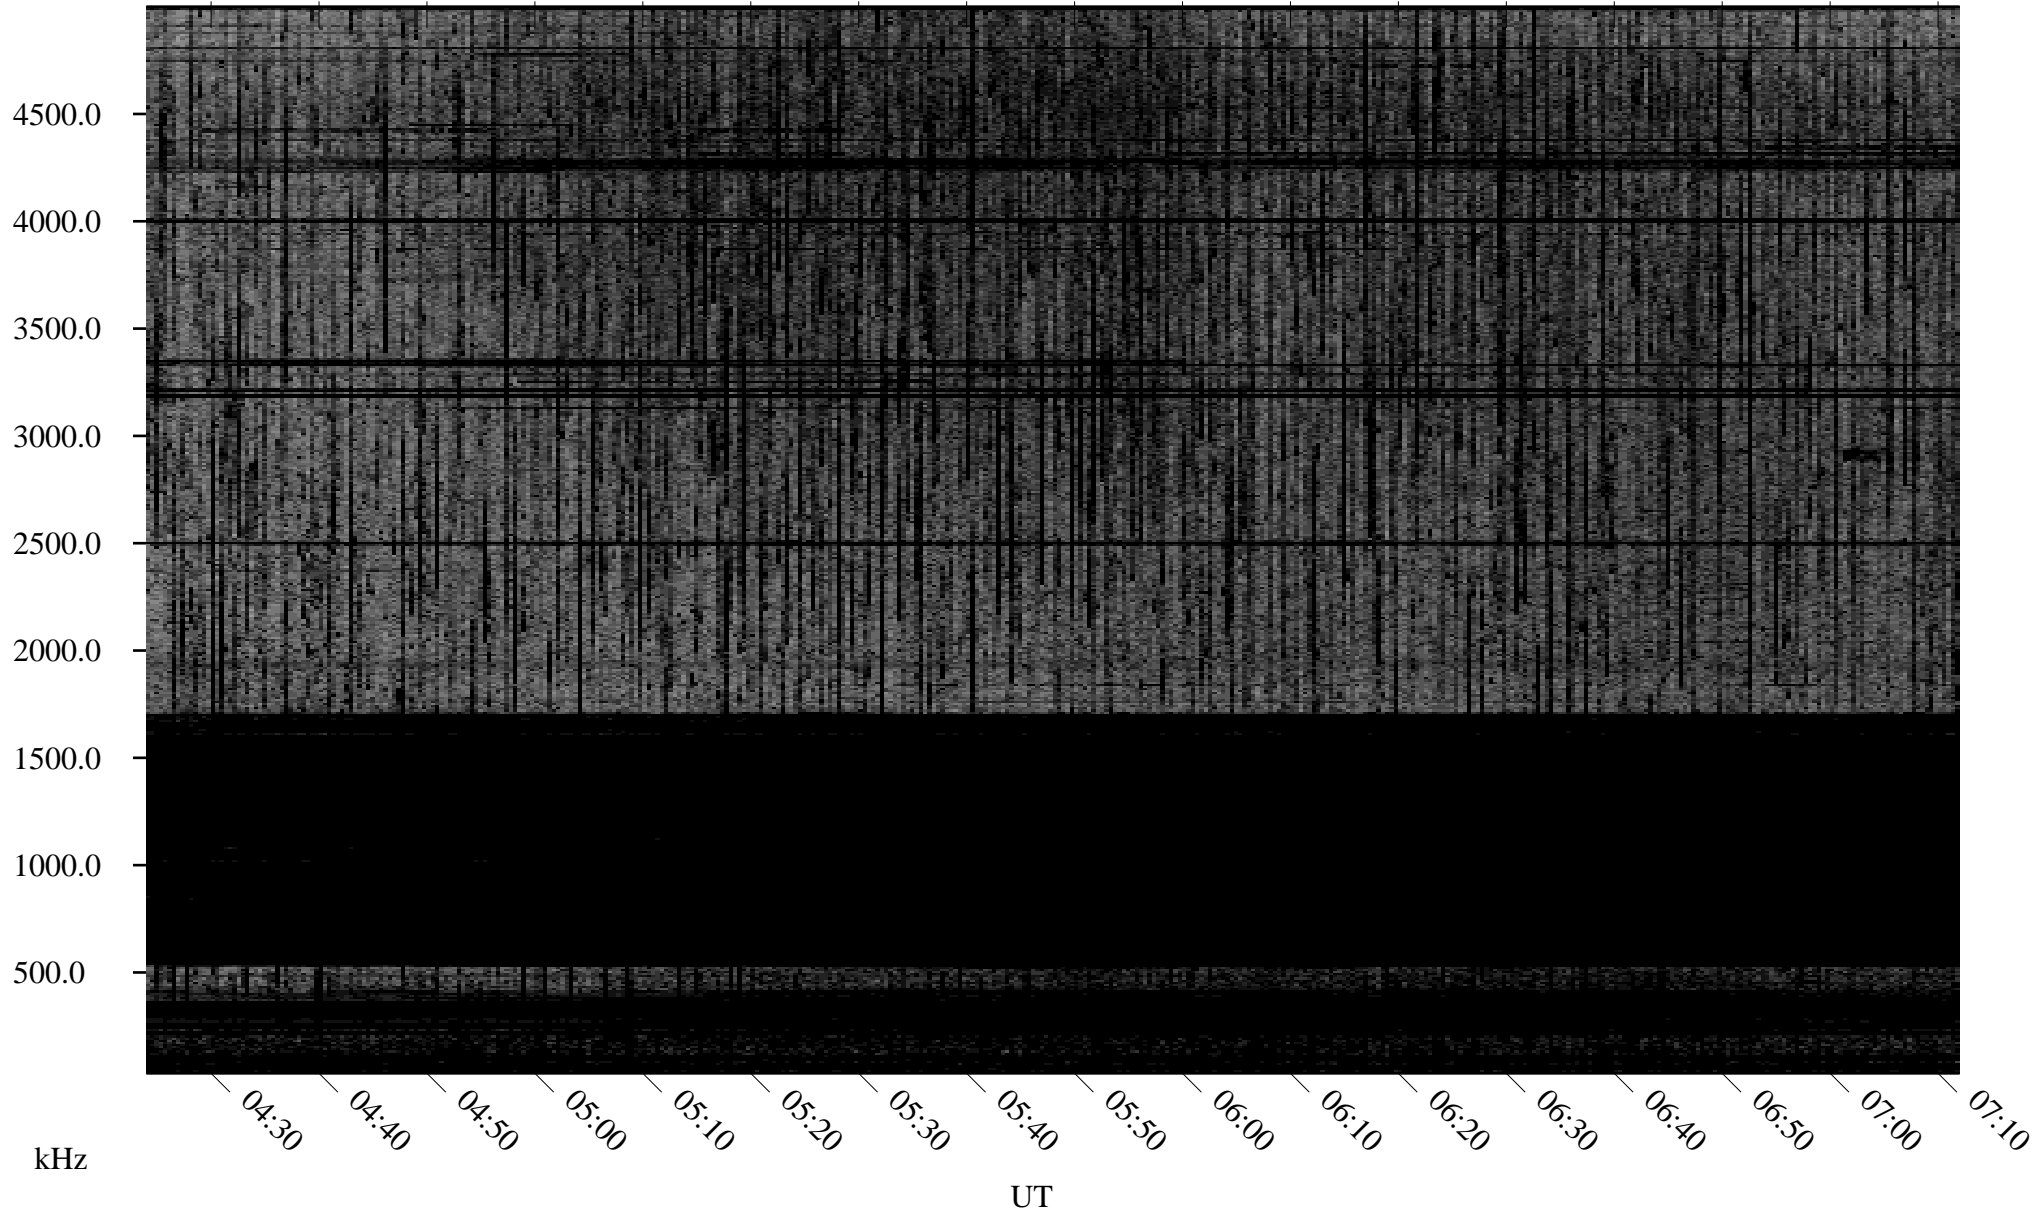

06/19/2007 Churchill, Manitoba

Linear Scale Black = 161 White = 15

CH07170L.R00m max_12

Page 1

06/19/2007 Churchill, Manitoba

Linear Scale Black = 161 White = 15

CH07170L.R00m max_12

Page 2

06/20/2007 Churchill, Manitoba

Linear Scale Black = 161 White = 15

CH07170L.R00m max_12

Page 3

06/20/2007 Churchill, Manitoba

Linear Scale Black = 161 White = 15

CH07170L.R00m max_12

Page 4

06/20/2007 Churchill, Manitoba

Linear Scale Black = 161 White = 15

CH07170L.R00m max_12

Page 5

06/20/2007 Churchill, Manitoba

Linear Scale Black = 161 White = 15

CH07170L.R00m max_12

Page 6

06/20/2007 Churchill, Manitoba

Linear Scale Black = 161 White = 15

CH07170L.R00m max_12

Page 7

06/20/2007 Churchill, Manitoba

Linear Scale Black = 161 White = 15

CH07170L.R00m max_12

Page 8