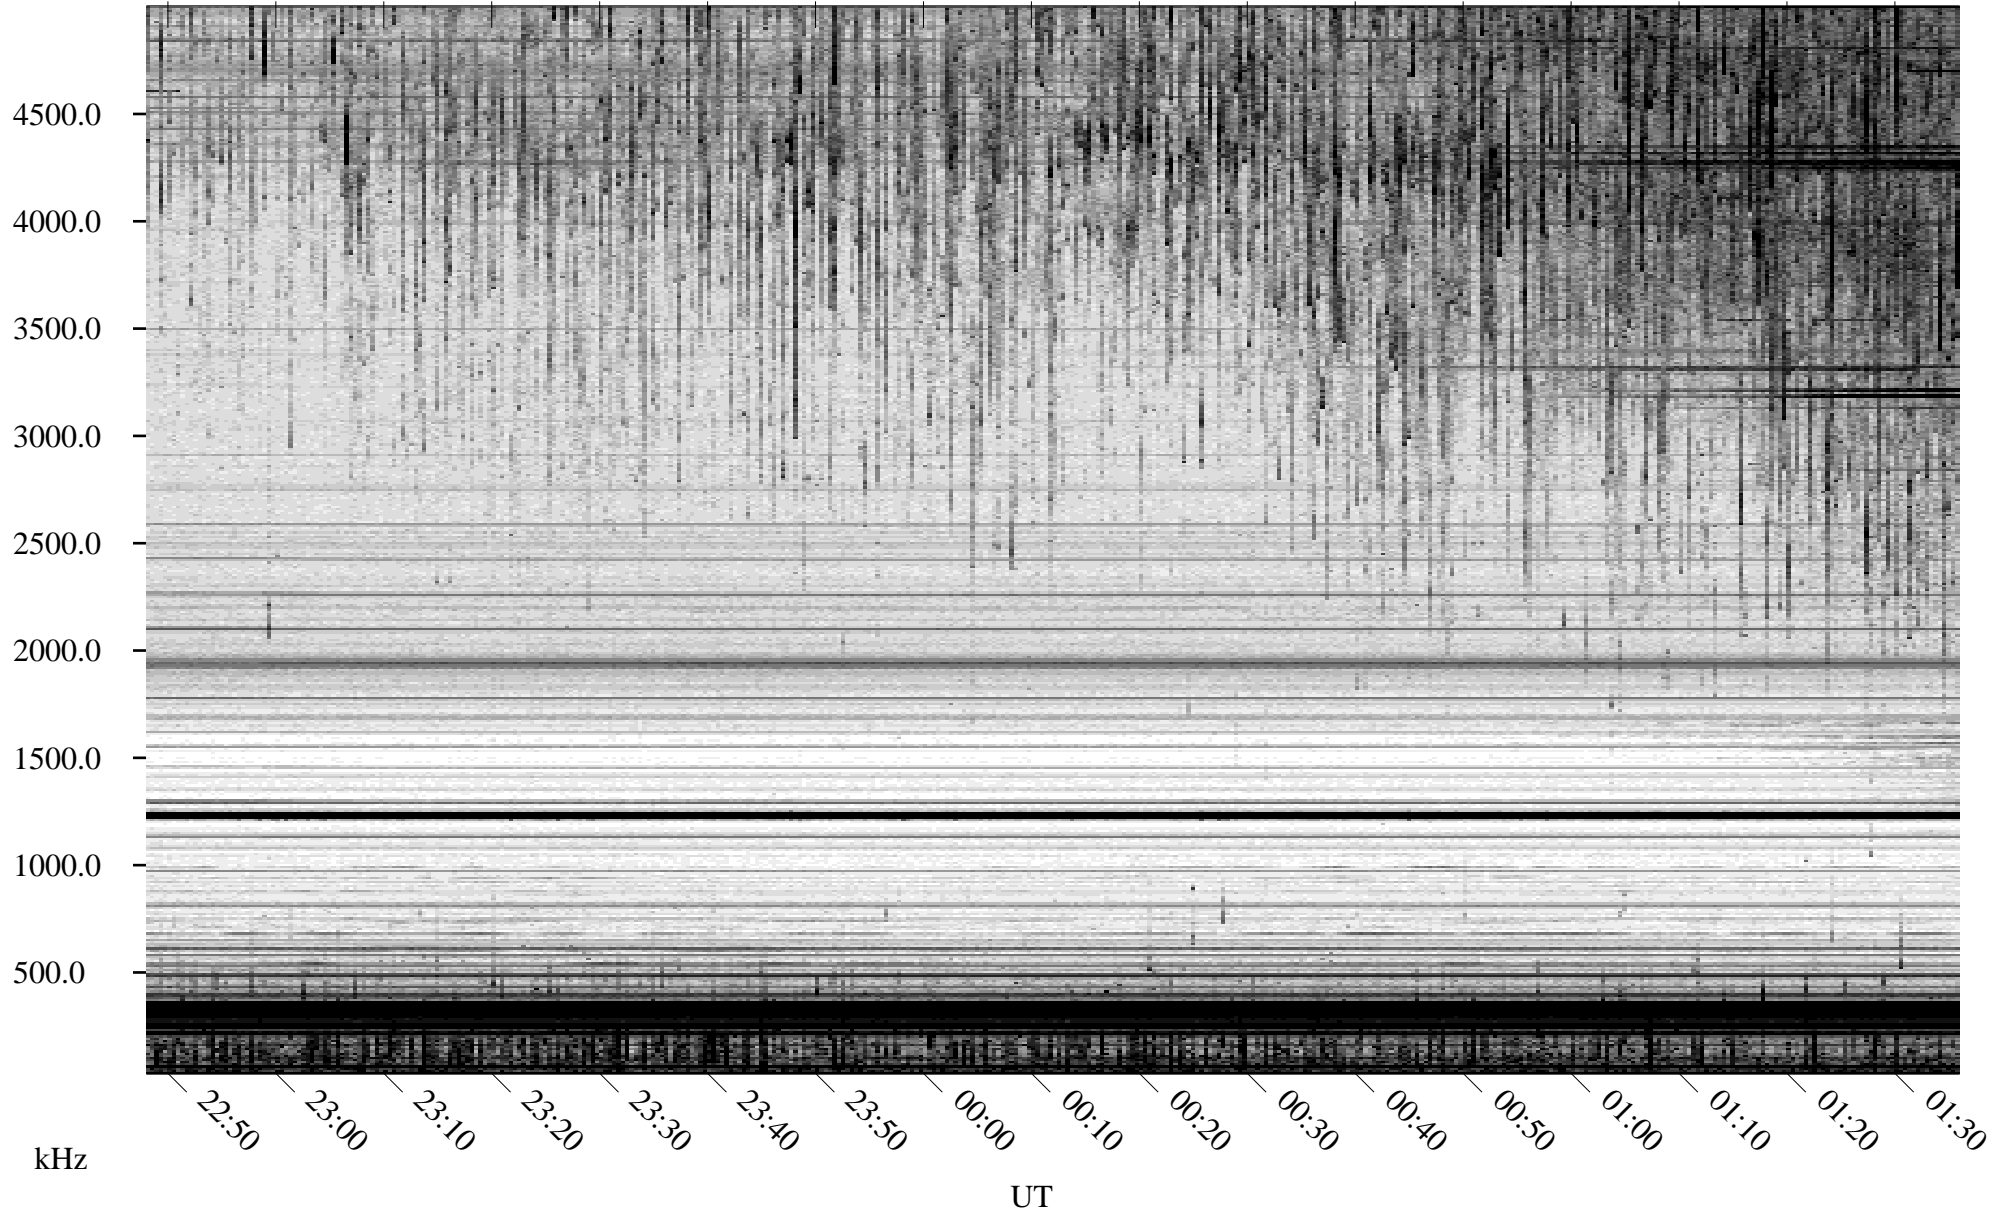

06/19/2007 Churchill, Manitoba

Linear Scale Black = 161 White = 15

CH07170L.R00m max_12

Page 1

06/19/2007 Churchill, Manitoba

Linear Scale Black = 161 White = 15

CH07170L.R00m max_12

Page 2

06/20/2007 Churchill, Manitoba

Linear Scale Black = 161 White = 15

CH07170L.R00m max_12

Page 3

06/20/2007 Churchill, Manitoba

Linear Scale Black = 161 White = 15

CH07170L.R00m max_12

Page 4

06/20/2007 Churchill, Manitoba

Linear Scale Black = 161 White = 15

CH07170L.R00m max_12

Page 5

06/20/2007 Churchill, Manitoba

Linear Scale Black = 161 White = 15

CH07170L.R00m max_12

Page 6

06/20/2007 Churchill, Manitoba

Linear Scale Black = 161 White = 15

CH07170L.R00m max_12

Page 7

06/20/2007 Churchill, Manitoba

Linear Scale Black = 161 White = 15

CH07170L.R00m max_12

Page 8