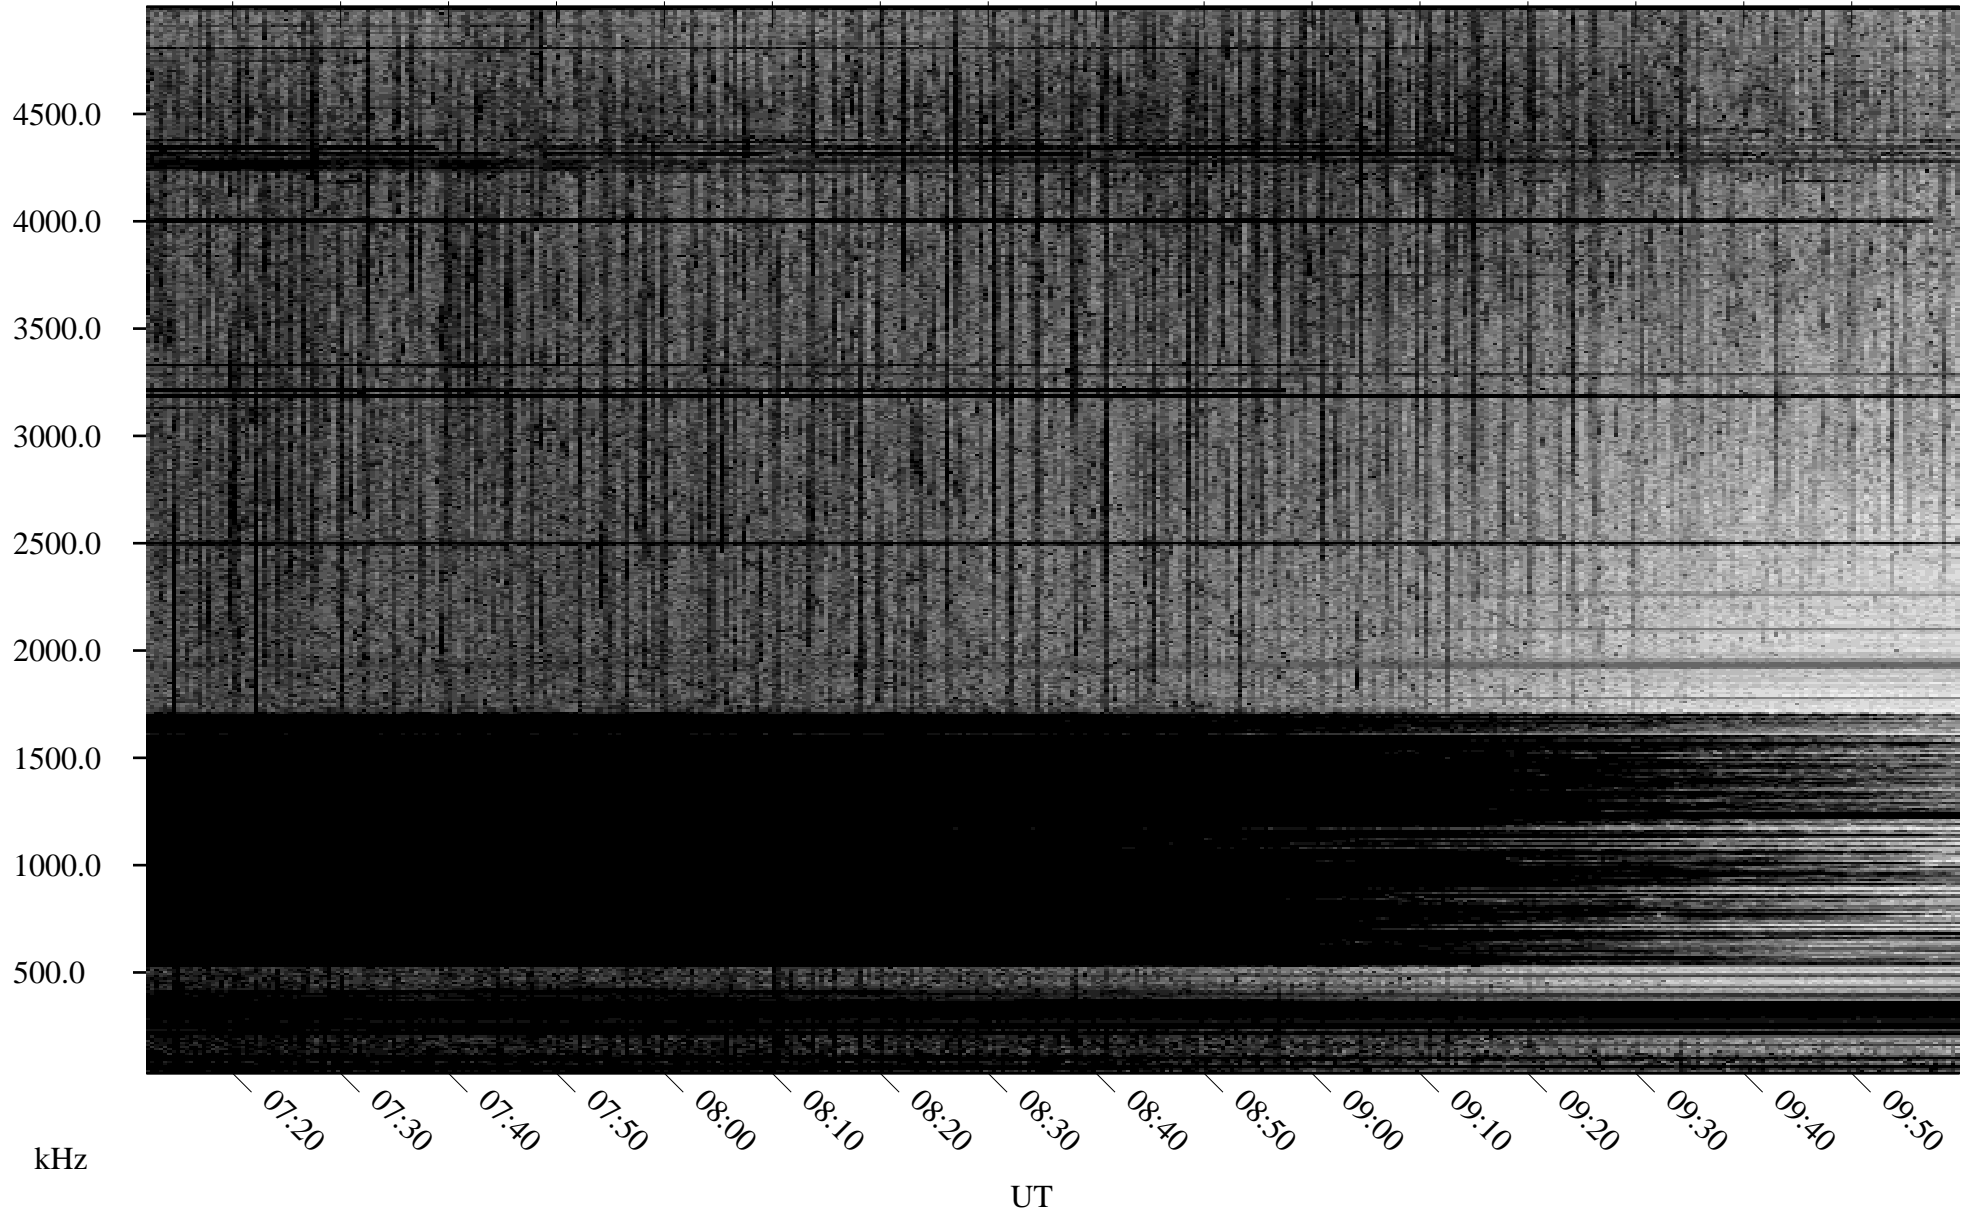

06/19/2007 Churchill, Manitoba

Linear Scale Black = 161 White = 15

CH07170L.R00m max_12

Page 1

06/19/2007 Churchill, Manitoba

Linear Scale Black = 161 White = 15

CH07170L.R00m max_12

Page 2

06/20/2007 Churchill, Manitoba

Linear Scale Black = 161 White = 15

CH07170L.R00m max_12

Page 3

06/20/2007 Churchill, Manitoba

Linear Scale Black = 161 White = 15

CH07170L.R00m max_12

Page 4

06/20/2007 Churchill, Manitoba

Linear Scale Black = 161 White = 15

CH07170L.R00m max_12

Page 5

06/20/2007 Churchill, Manitoba

Linear Scale Black = 161 White = 15

CH07170L.R00m max_12

Page 6

06/20/2007 Churchill, Manitoba

Linear Scale Black = 161 White = 15

CH07170L.R00m max_12

Page 7

06/20/2007 Churchill, Manitoba

Linear Scale Black = 161 White = 15

CH07170L.R00m max_12

Page 8