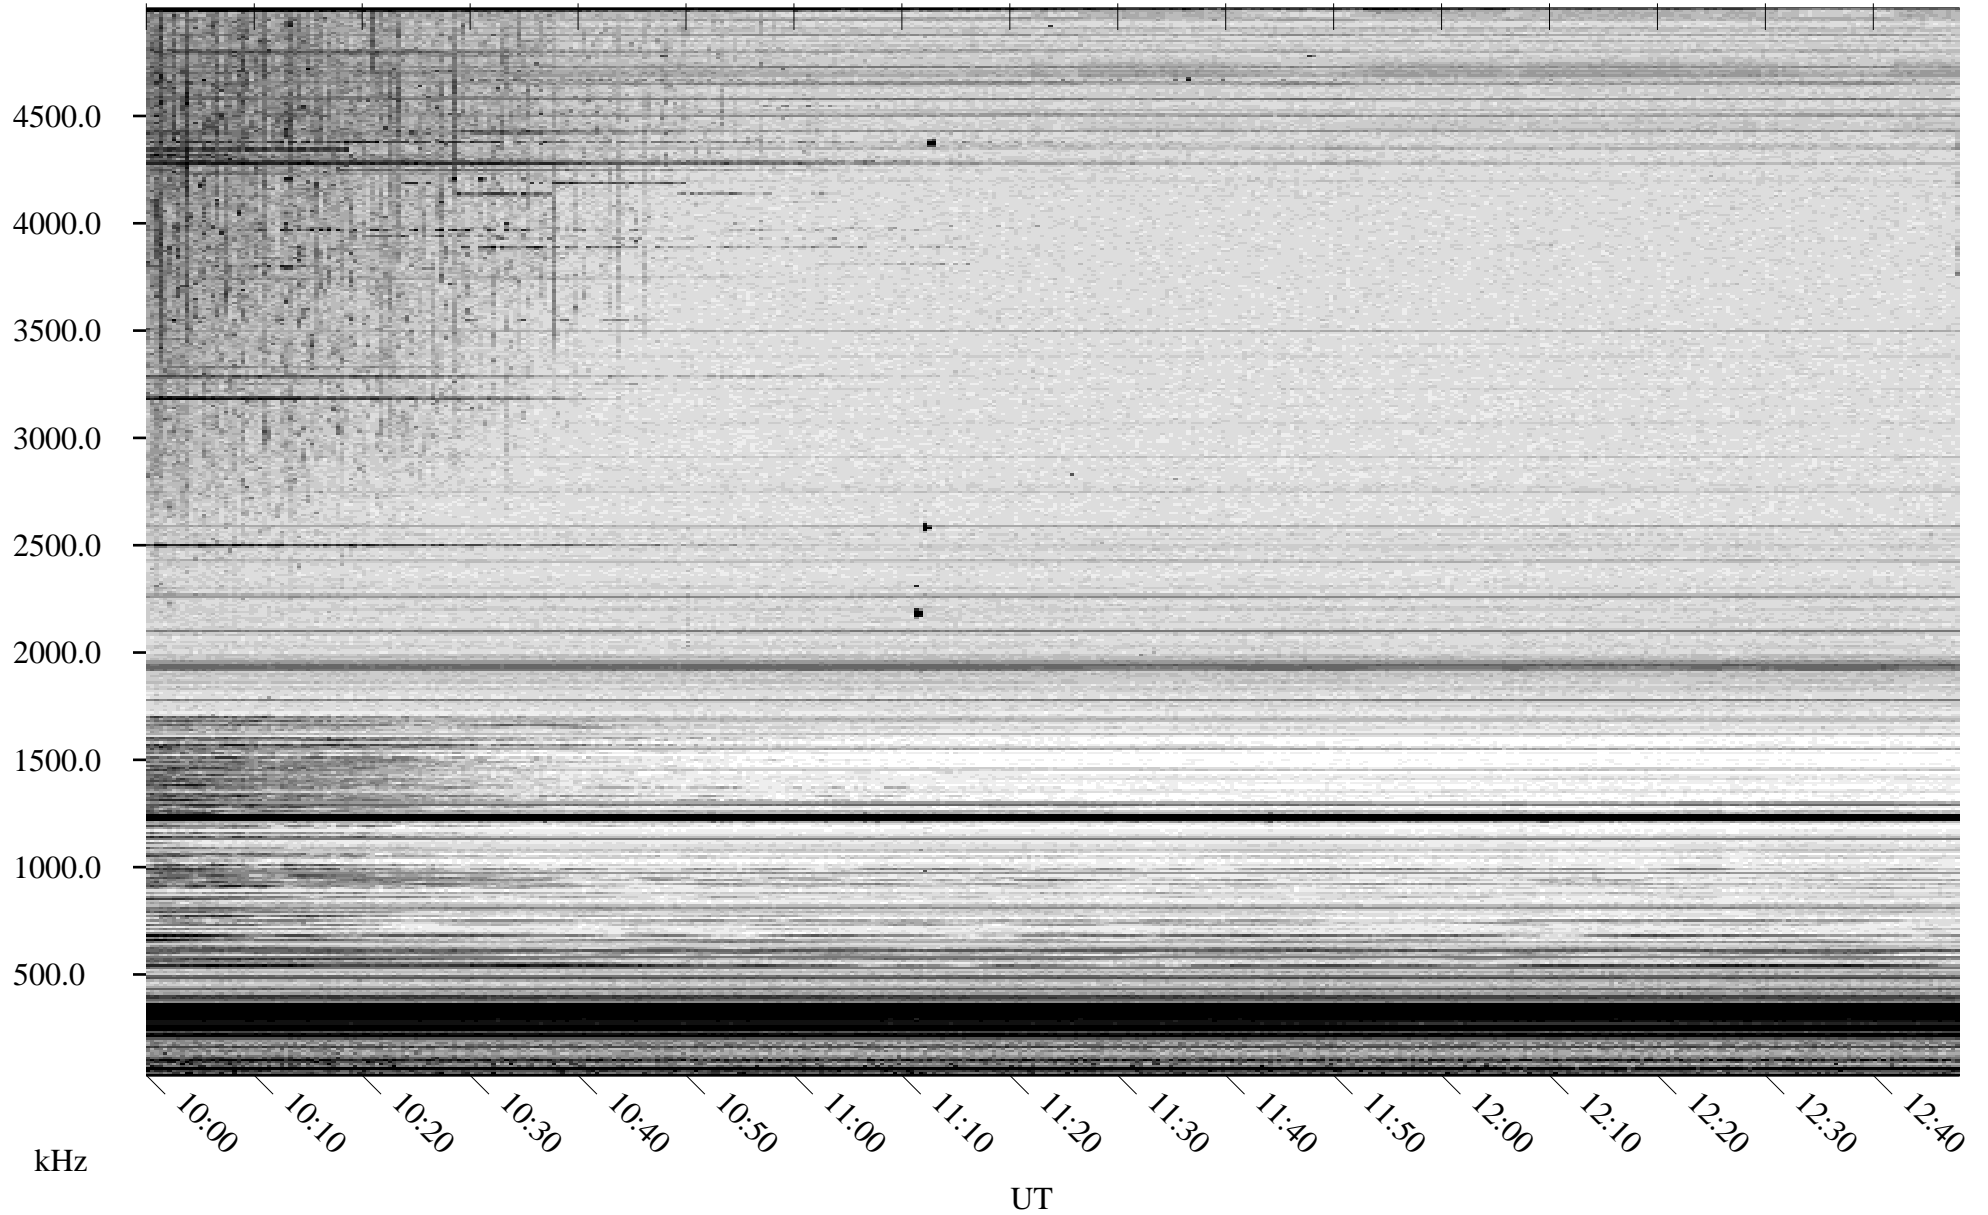

06/19/2007 Churchill, Manitoba

Linear Scale Black = 161 White = 15

CH07170L.R00m max_12

Page 1

06/19/2007 Churchill, Manitoba

Linear Scale Black = 161 White = 15

CH07170L.R00m max_12

Page 2

06/20/2007 Churchill, Manitoba

Linear Scale Black = 161 White = 15

CH07170L.R00m max_12

Page 3

06/20/2007 Churchill, Manitoba

Linear Scale Black = 161 White = 15

CH07170L.R00m max_12

Page 4

06/20/2007 Churchill, Manitoba

Linear Scale Black = 161 White = 15

CH07170L.R00m max_12

Page 5

06/20/2007 Churchill, Manitoba

Linear Scale Black = 161 White = 15

CH07170L.R00m max_12

Page 6

06/20/2007 Churchill, Manitoba

Linear Scale Black = 161 White = 15

CH07170L.R00m max_12

Page 7

06/20/2007 Churchill, Manitoba

Linear Scale Black = 161 White = 15

CH07170L.R00m max_12

Page 8