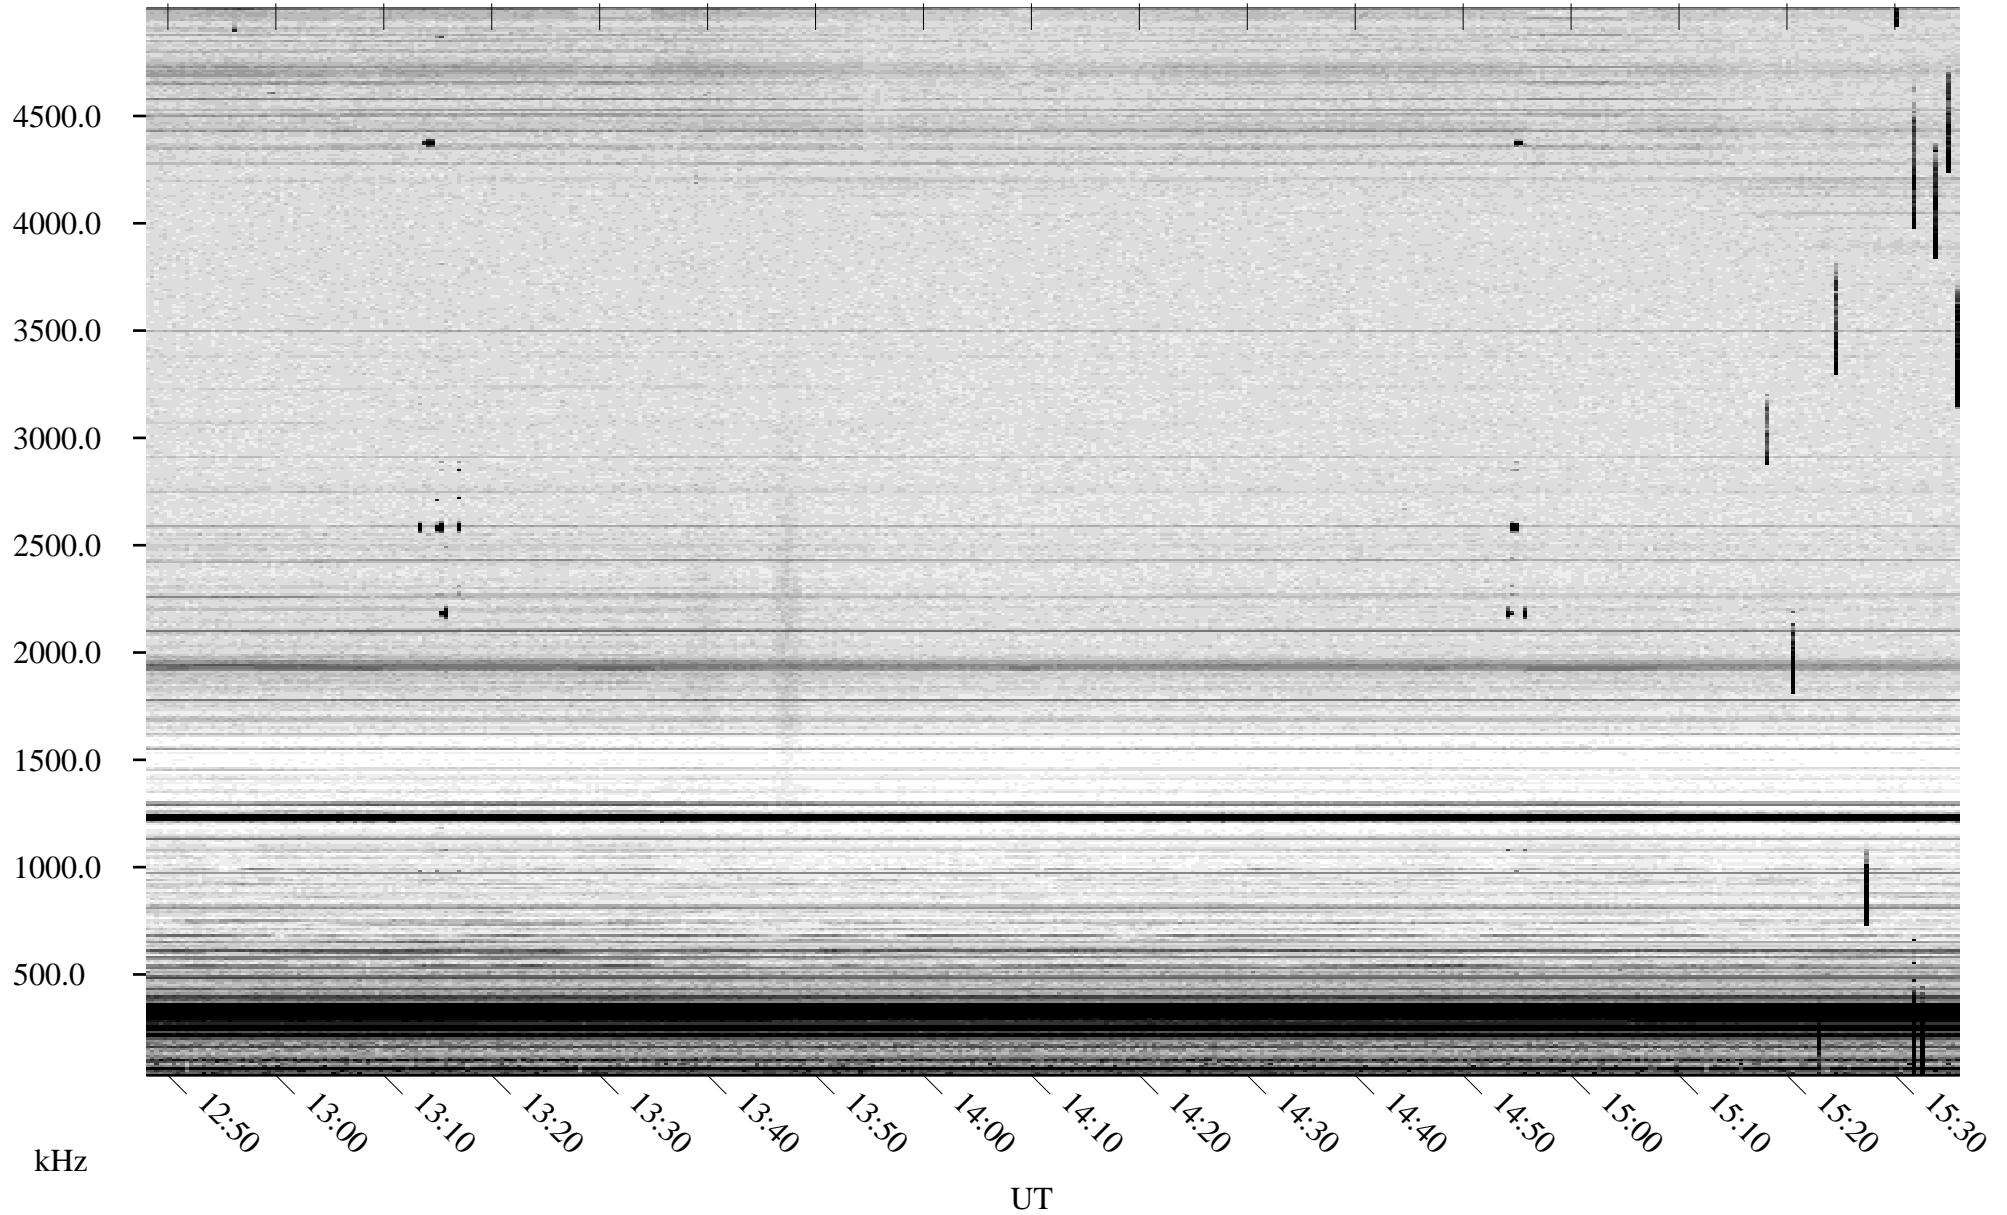

06/19/2007 Churchill, Manitoba

Linear Scale Black = 161 White = 15

CH07170L.R00m max_12

Page 1

06/19/2007 Churchill, Manitoba

Linear Scale Black = 161 White = 15

CH07170L.R00m max_12

Page 2

06/20/2007 Churchill, Manitoba

Linear Scale Black = 161 White = 15

CH07170L.R00m max_12

Page 3

06/20/2007 Churchill, Manitoba

Linear Scale Black = 161 White = 15

CH07170L.R00m max_12

Page 4

06/20/2007 Churchill, Manitoba

Linear Scale Black = 161 White = 15

CH07170L.R00m max_12

Page 5

06/20/2007 Churchill, Manitoba

Linear Scale Black = 161 White = 15

CH07170L.R00m max_12

Page 6

06/20/2007 Churchill, Manitoba

Linear Scale Black = 161 White = 15

CH07170L.R00m max_12

Page 7

06/20/2007 Churchill, Manitoba

Linear Scale Black = 161 White = 15

CH07170L.R00m max_12

Page 8