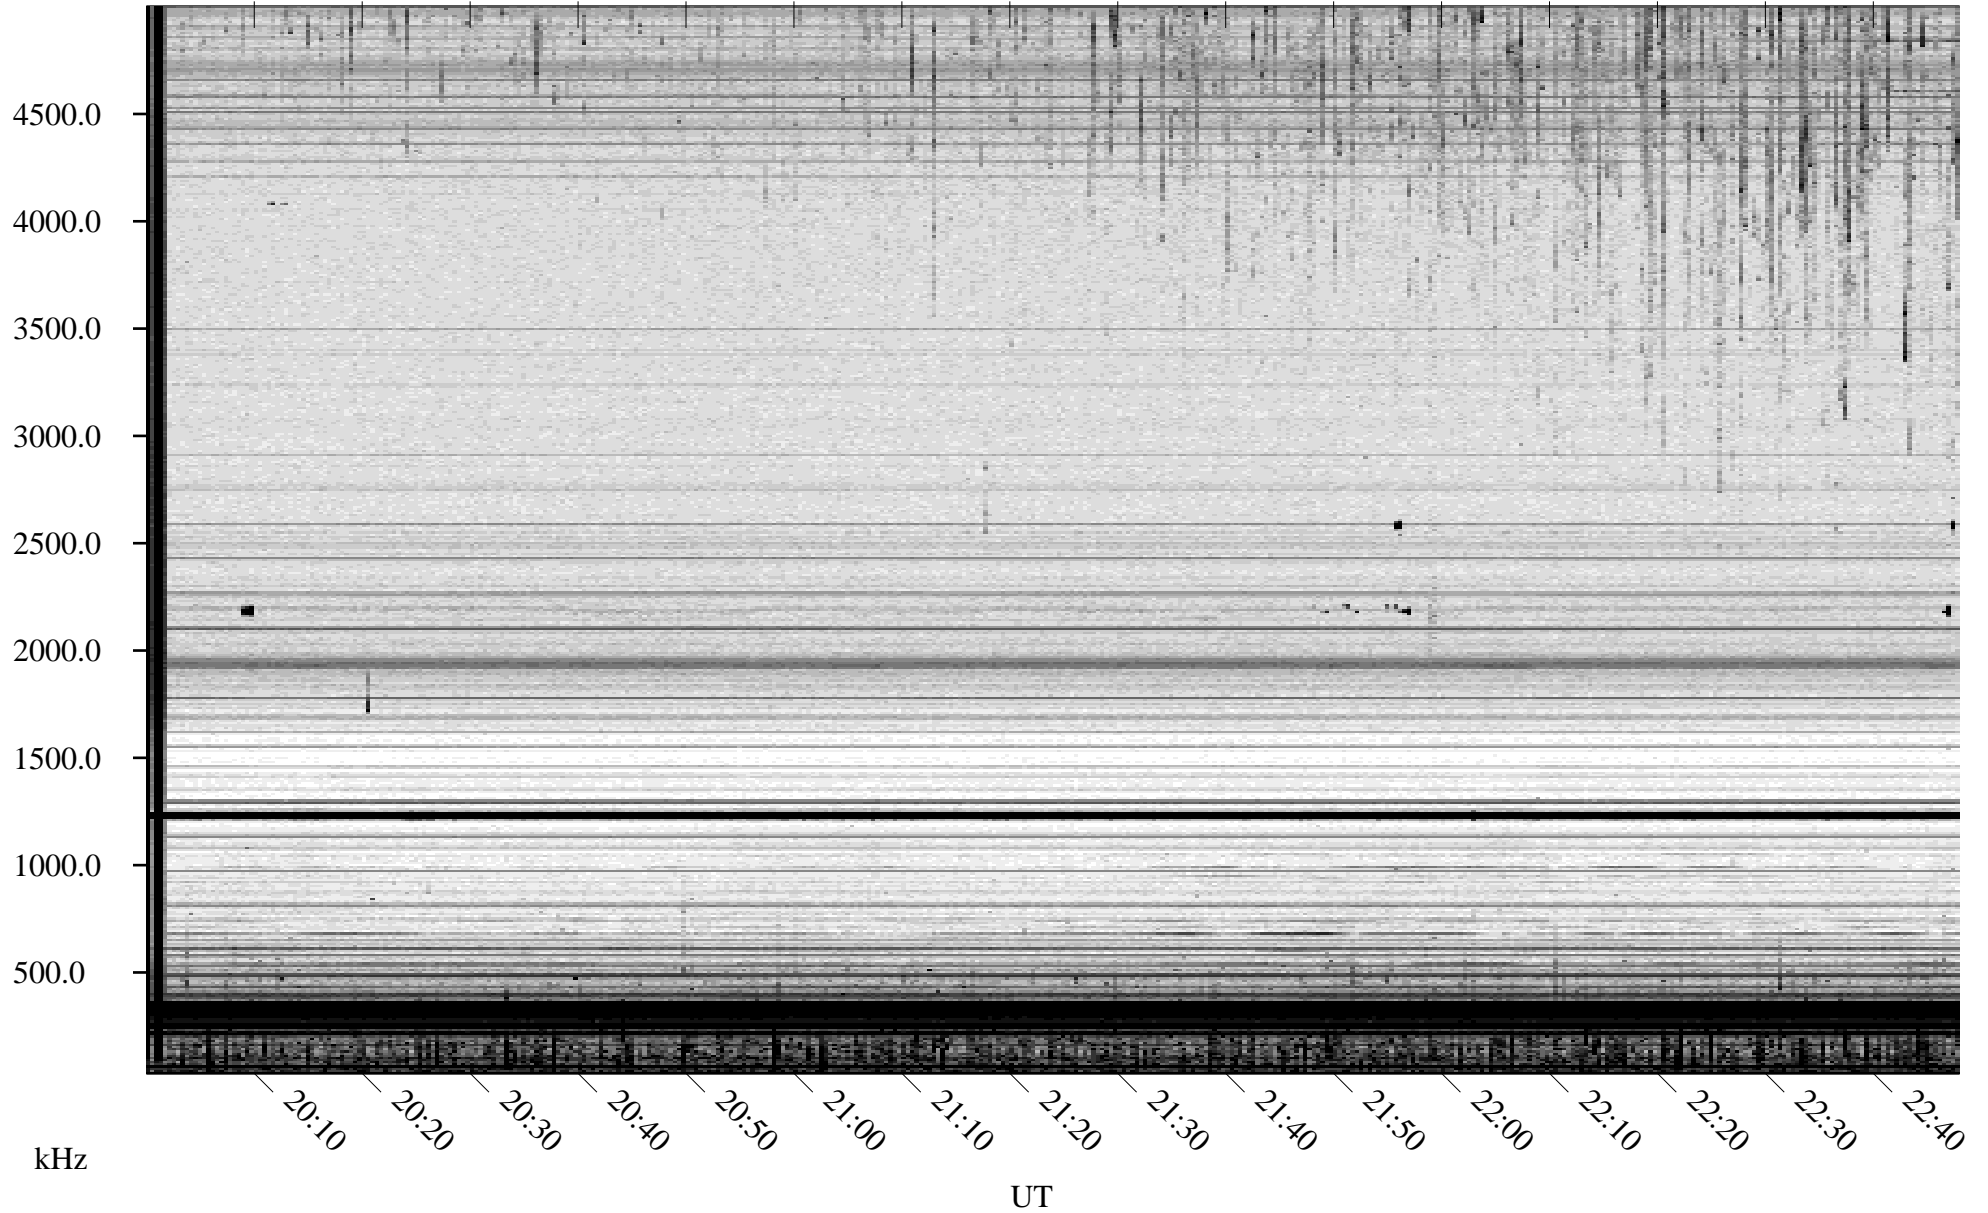

06/19/2007 Churchill, Manitoba

Linear Scale Black = 161 White = 15

CH07170L.R00m max_12

Page 1

06/19/2007 Churchill, Manitoba

Linear Scale Black = 161 White = 15

CH07170L.R00m max_12

Page 2

06/20/2007 Churchill, Manitoba

Linear Scale Black = 161 White = 15

CH07170L.R00m max_12

Page 3

06/20/2007 Churchill, Manitoba

Linear Scale Black = 161 White = 15

CH07170L.R00m max_12

Page 4

06/20/2007 Churchill, Manitoba

Linear Scale Black = 161 White = 15

CH07170L.R00m max_12

Page 5

06/20/2007 Churchill, Manitoba

Linear Scale Black = 161 White = 15

CH07170L.R00m max_12

Page 6

06/20/2007 Churchill, Manitoba

Linear Scale Black = 161 White = 15

CH07170L.R00m max_12

Page 7

06/20/2007 Churchill, Manitoba

Linear Scale Black = 161 White = 15

CH07170L.R00m max_12

Page 8