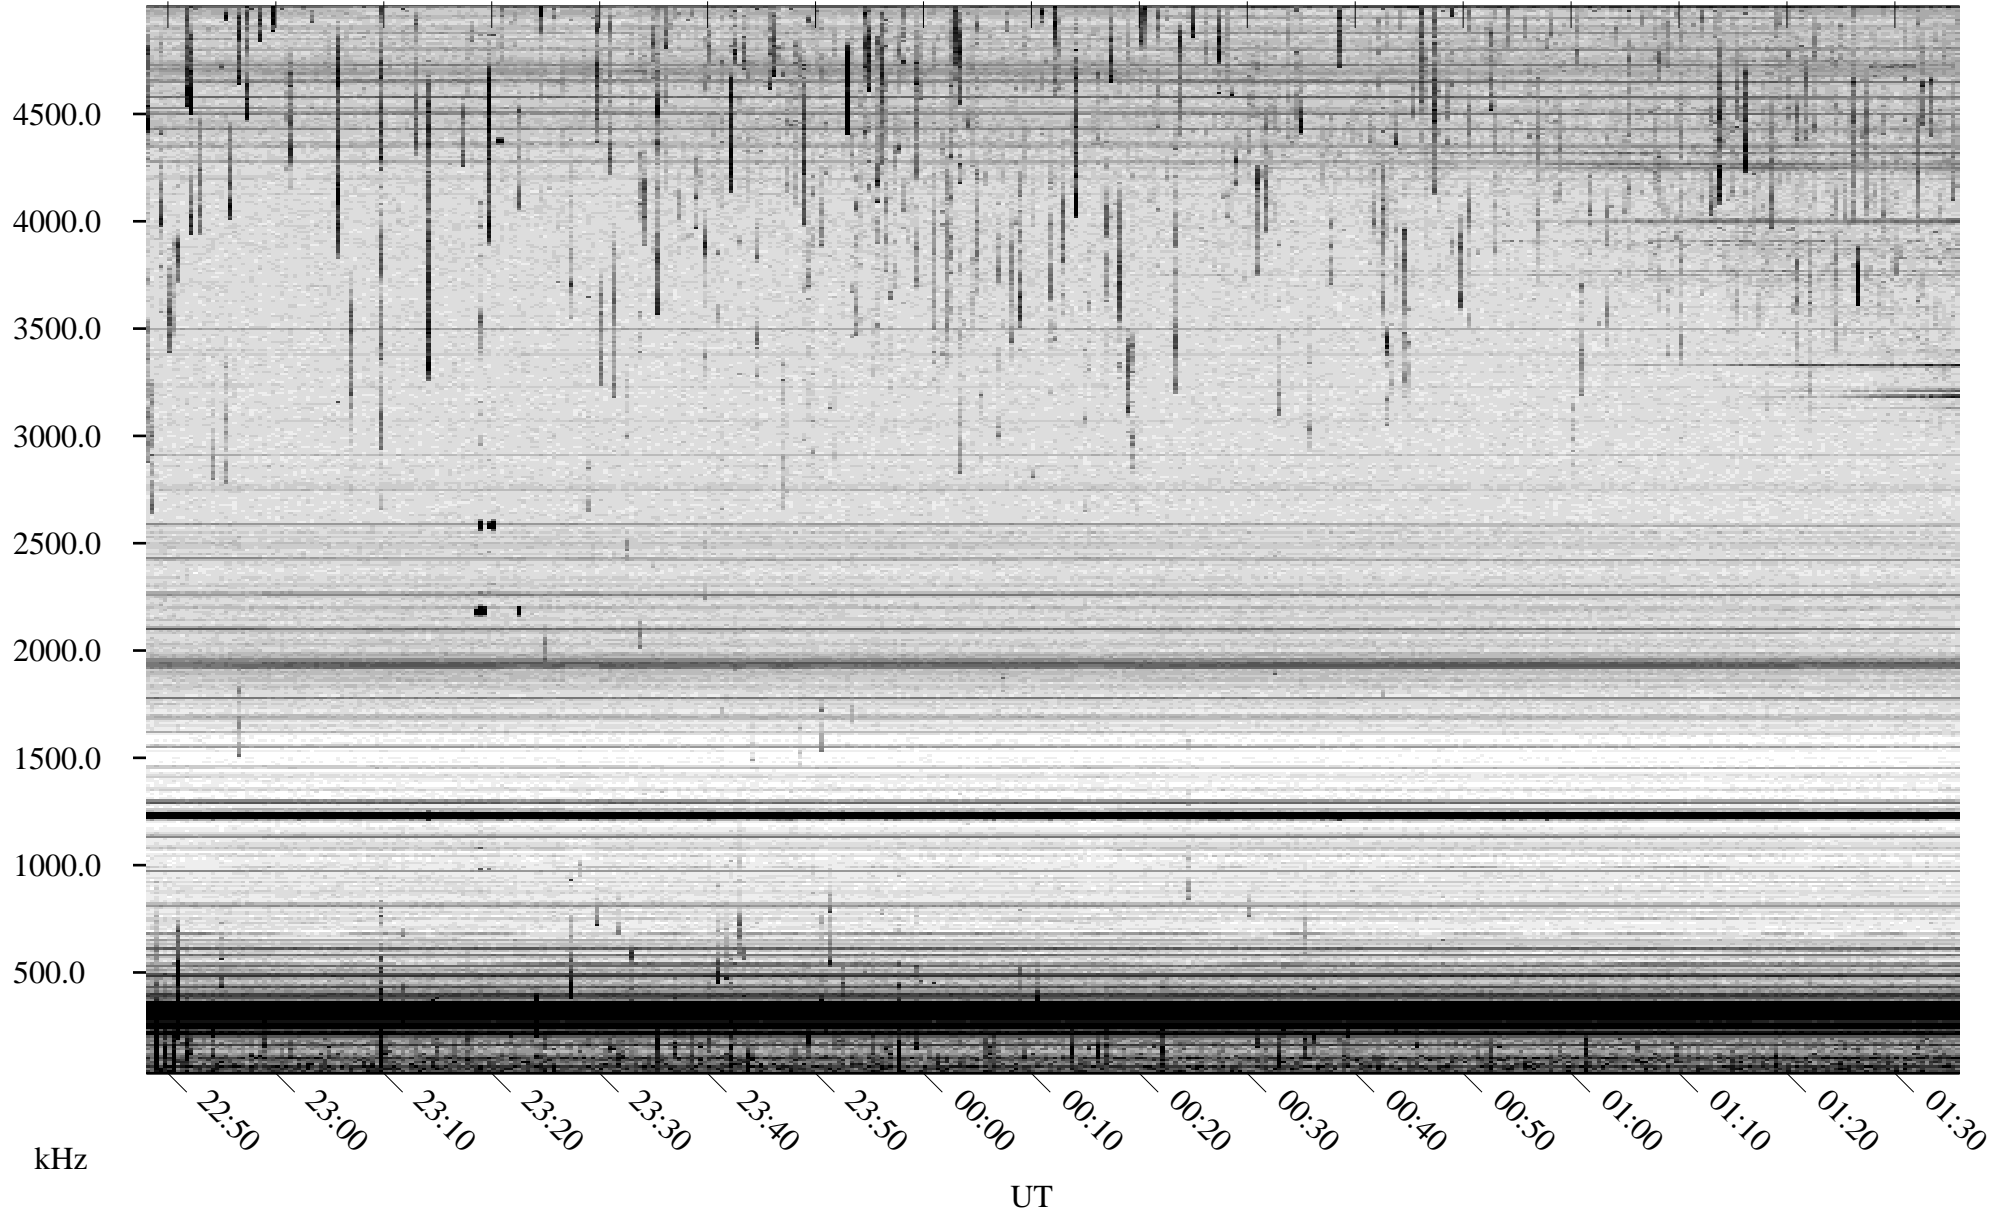

# 06/20/2007 Churchill, Manitoba

Linear Scale    Black = 161    White = 15

CH07171L.R00m max\_12

Page 1

# 06/20/2007 Churchill, Manitoba

Linear Scale    Black = 161    White = 15

CH07171L.R00m max\_12

Page 2

# 06/21/2007 Churchill, Manitoba

Linear Scale    Black = 161    White = 15

CH07171L.R00m max\_12

Page 3

# 06/21/2007 Churchill, Manitoba

Linear Scale    Black = 161    White = 15

CH07171L.R00m max\_12

Page 4