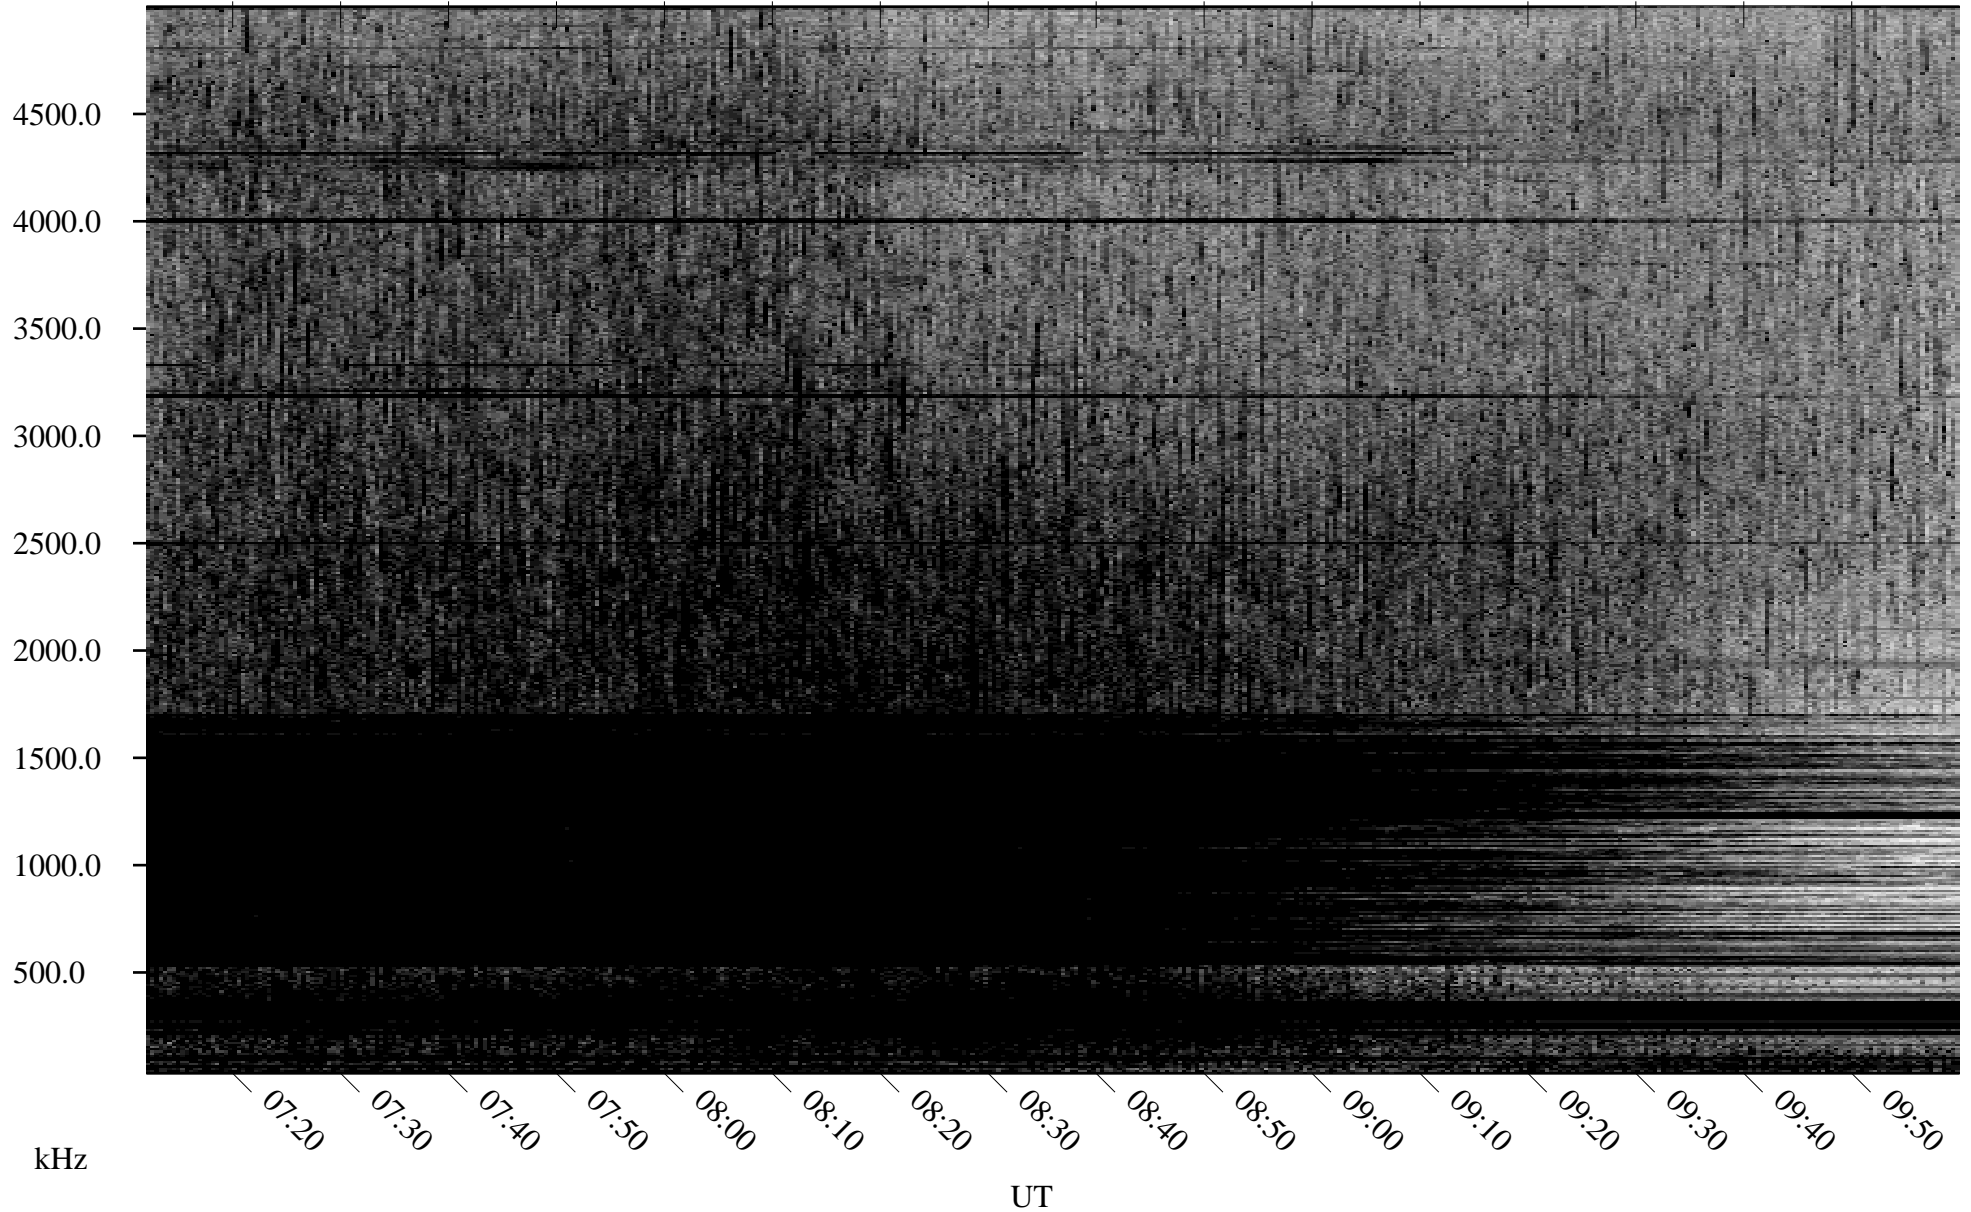

# 06/21/2007 Churchill, Manitoba

Linear Scale    Black = 161    White = 15

CH07171L.R00m max\_12

Page 4

# 06/21/2007 Churchill, Manitoba

Linear Scale    Black = 161    White = 15

CH07171L.R00m max\_12

Page 5