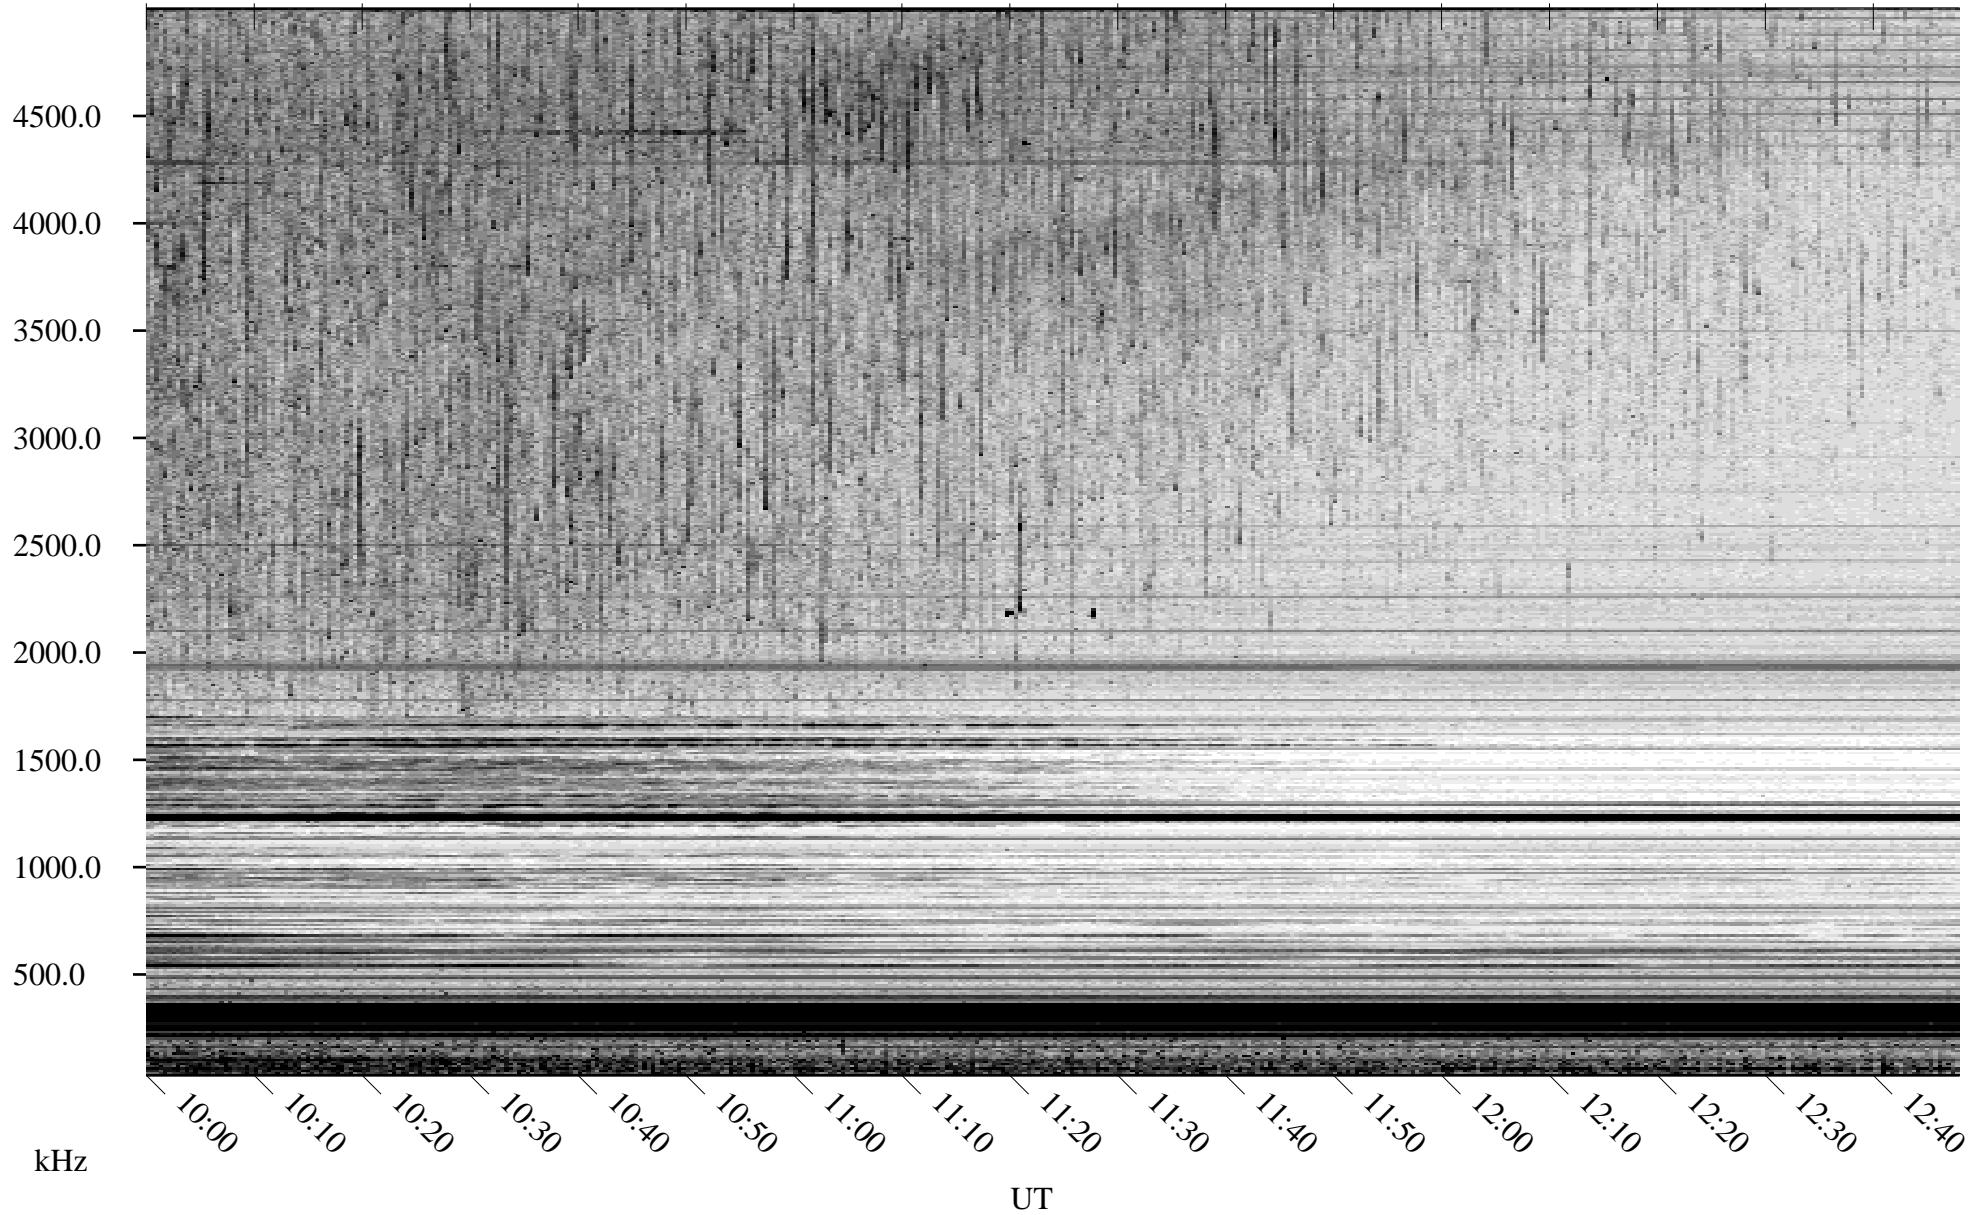

# 06/21/2007 Churchill, Manitoba

Linear Scale    Black = 161    White = 15

CH07171L.R00m max\_12

Page 5

# 06/21/2007 Churchill, Manitoba

Linear Scale    Black = 161    White = 15

CH07171L.R00m max\_12

Page 6