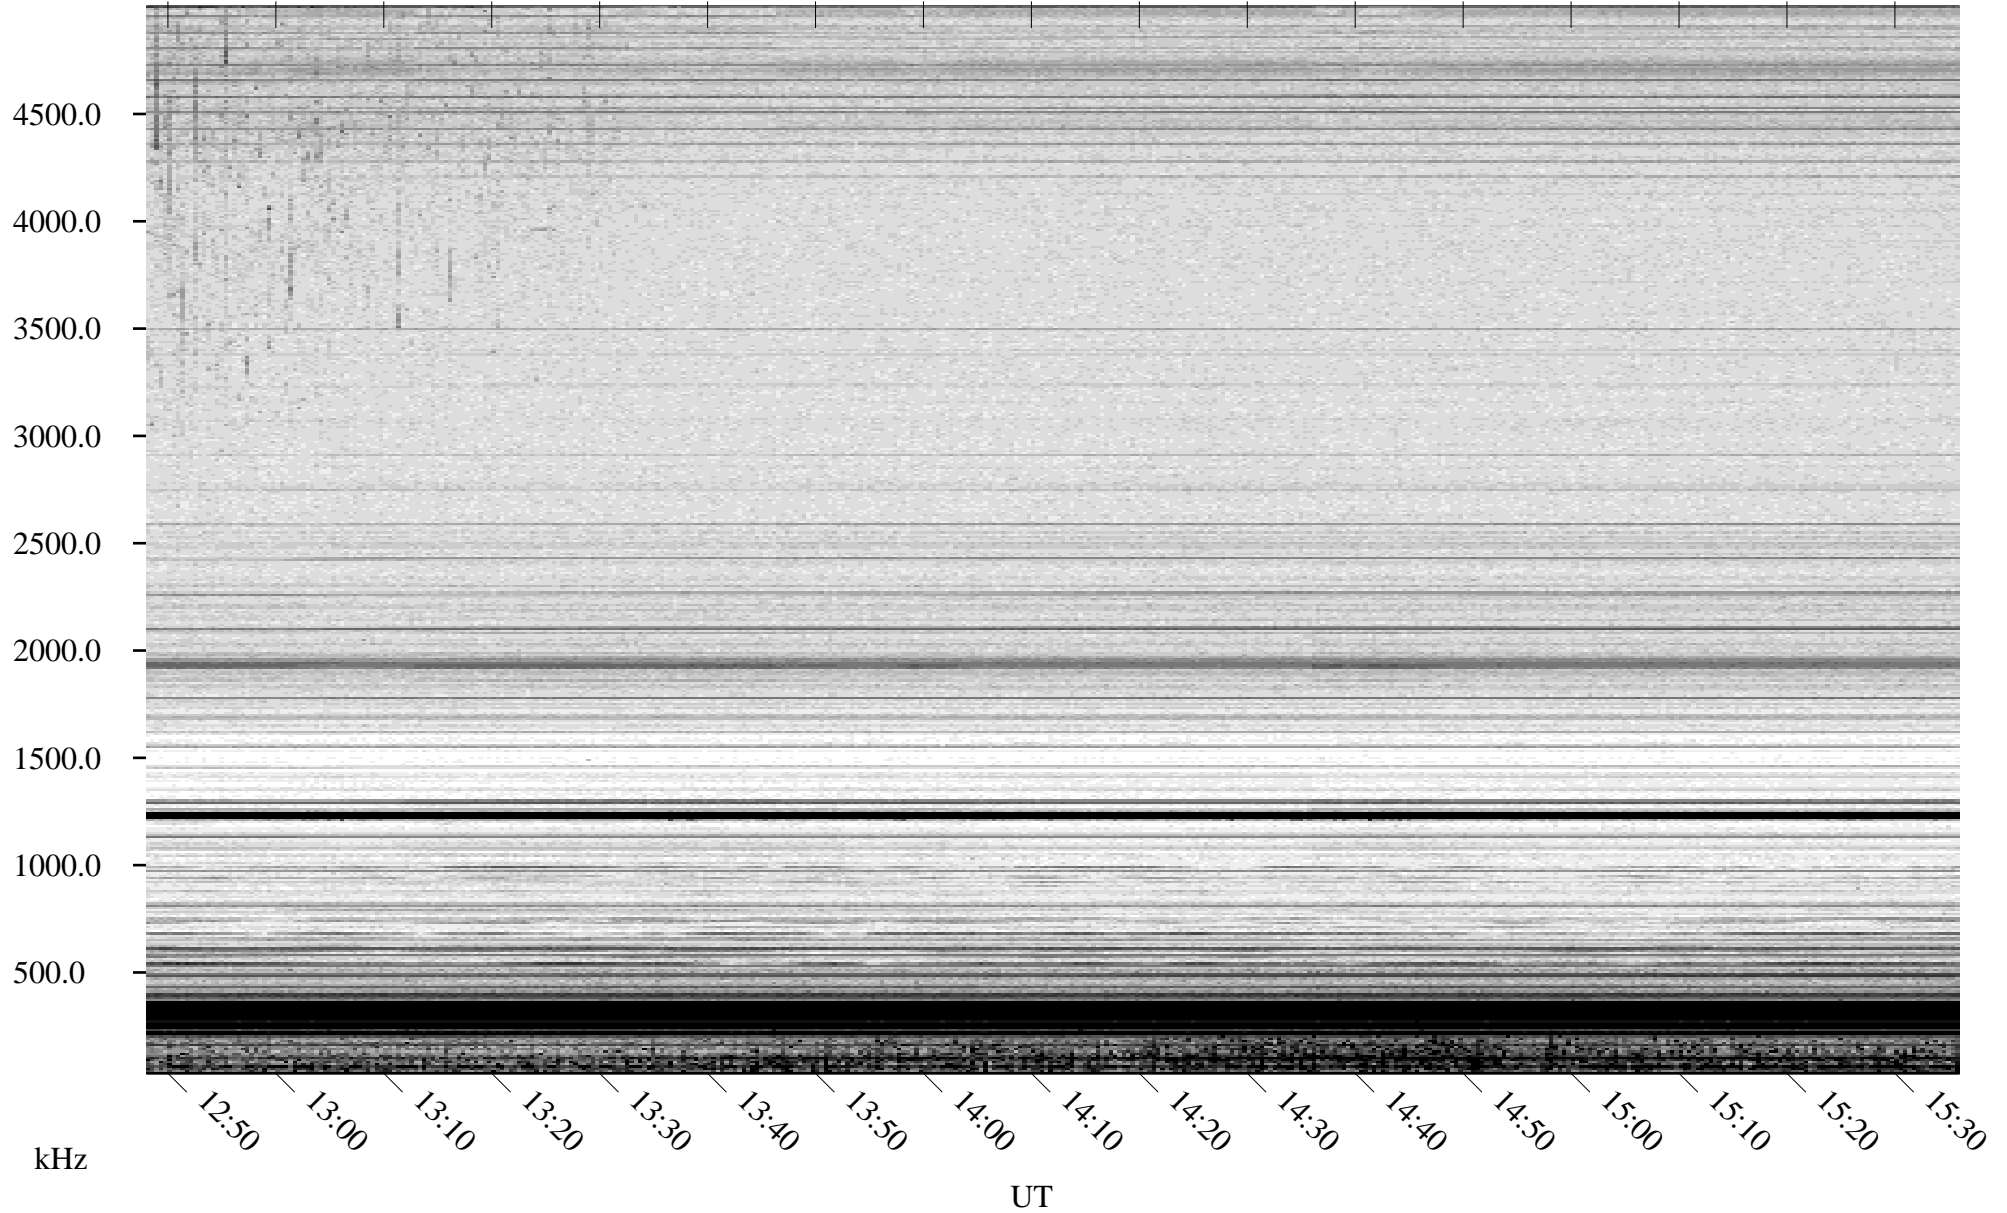

# 06/21/2007 Churchill, Manitoba

Linear Scale    Black = 161    White = 15

CH07171L.R00m max\_12

Page 5

# 06/21/2007 Churchill, Manitoba

Linear Scale    Black = 161    White = 15

CH07171L.R00m max\_12

Page 6

# 06/21/2007 Churchill, Manitoba

Linear Scale    Black = 161    White = 15

CH07171L.R00m max\_12

Page 7

# 06/21/2007 Churchill, Manitoba

Linear Scale    Black = 161    White = 15

CH07171L.R00m max\_12