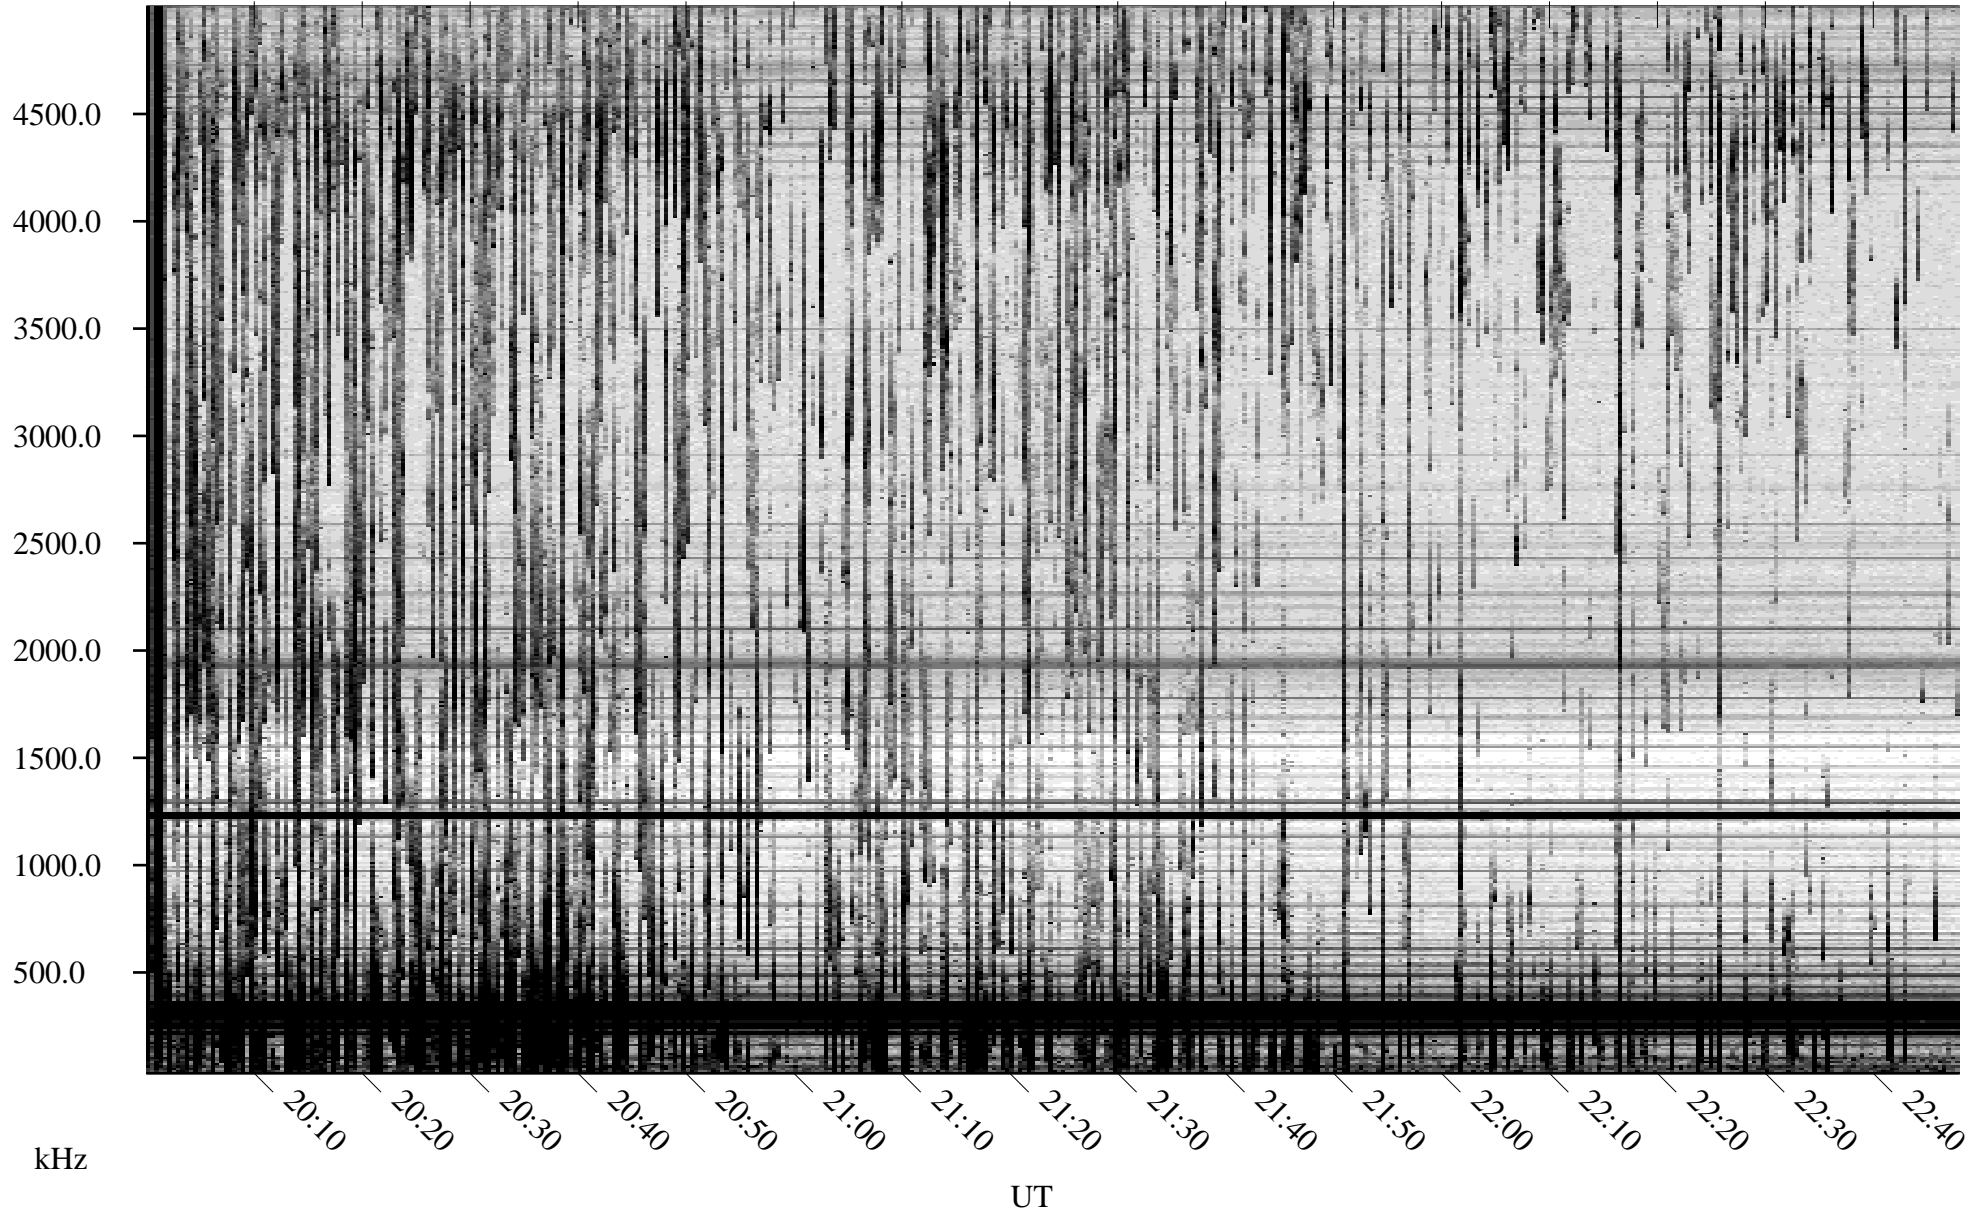

# 06/20/2007 Churchill, Manitoba

Linear Scale    Black = 161    White = 15

CH07171L.R00m max\_12

Page 1

# 06/20/2007 Churchill, Manitoba

Linear Scale    Black = 161    White = 15

CH07171L.R00m max\_12

Page 2

# 06/21/2007 Churchill, Manitoba

Linear Scale    Black = 161    White = 15

CH07171L.R00m max\_12

Page 3

# 06/21/2007 Churchill, Manitoba

Linear Scale    Black = 161    White = 15

CH07171L.R00m max\_12

Page 4