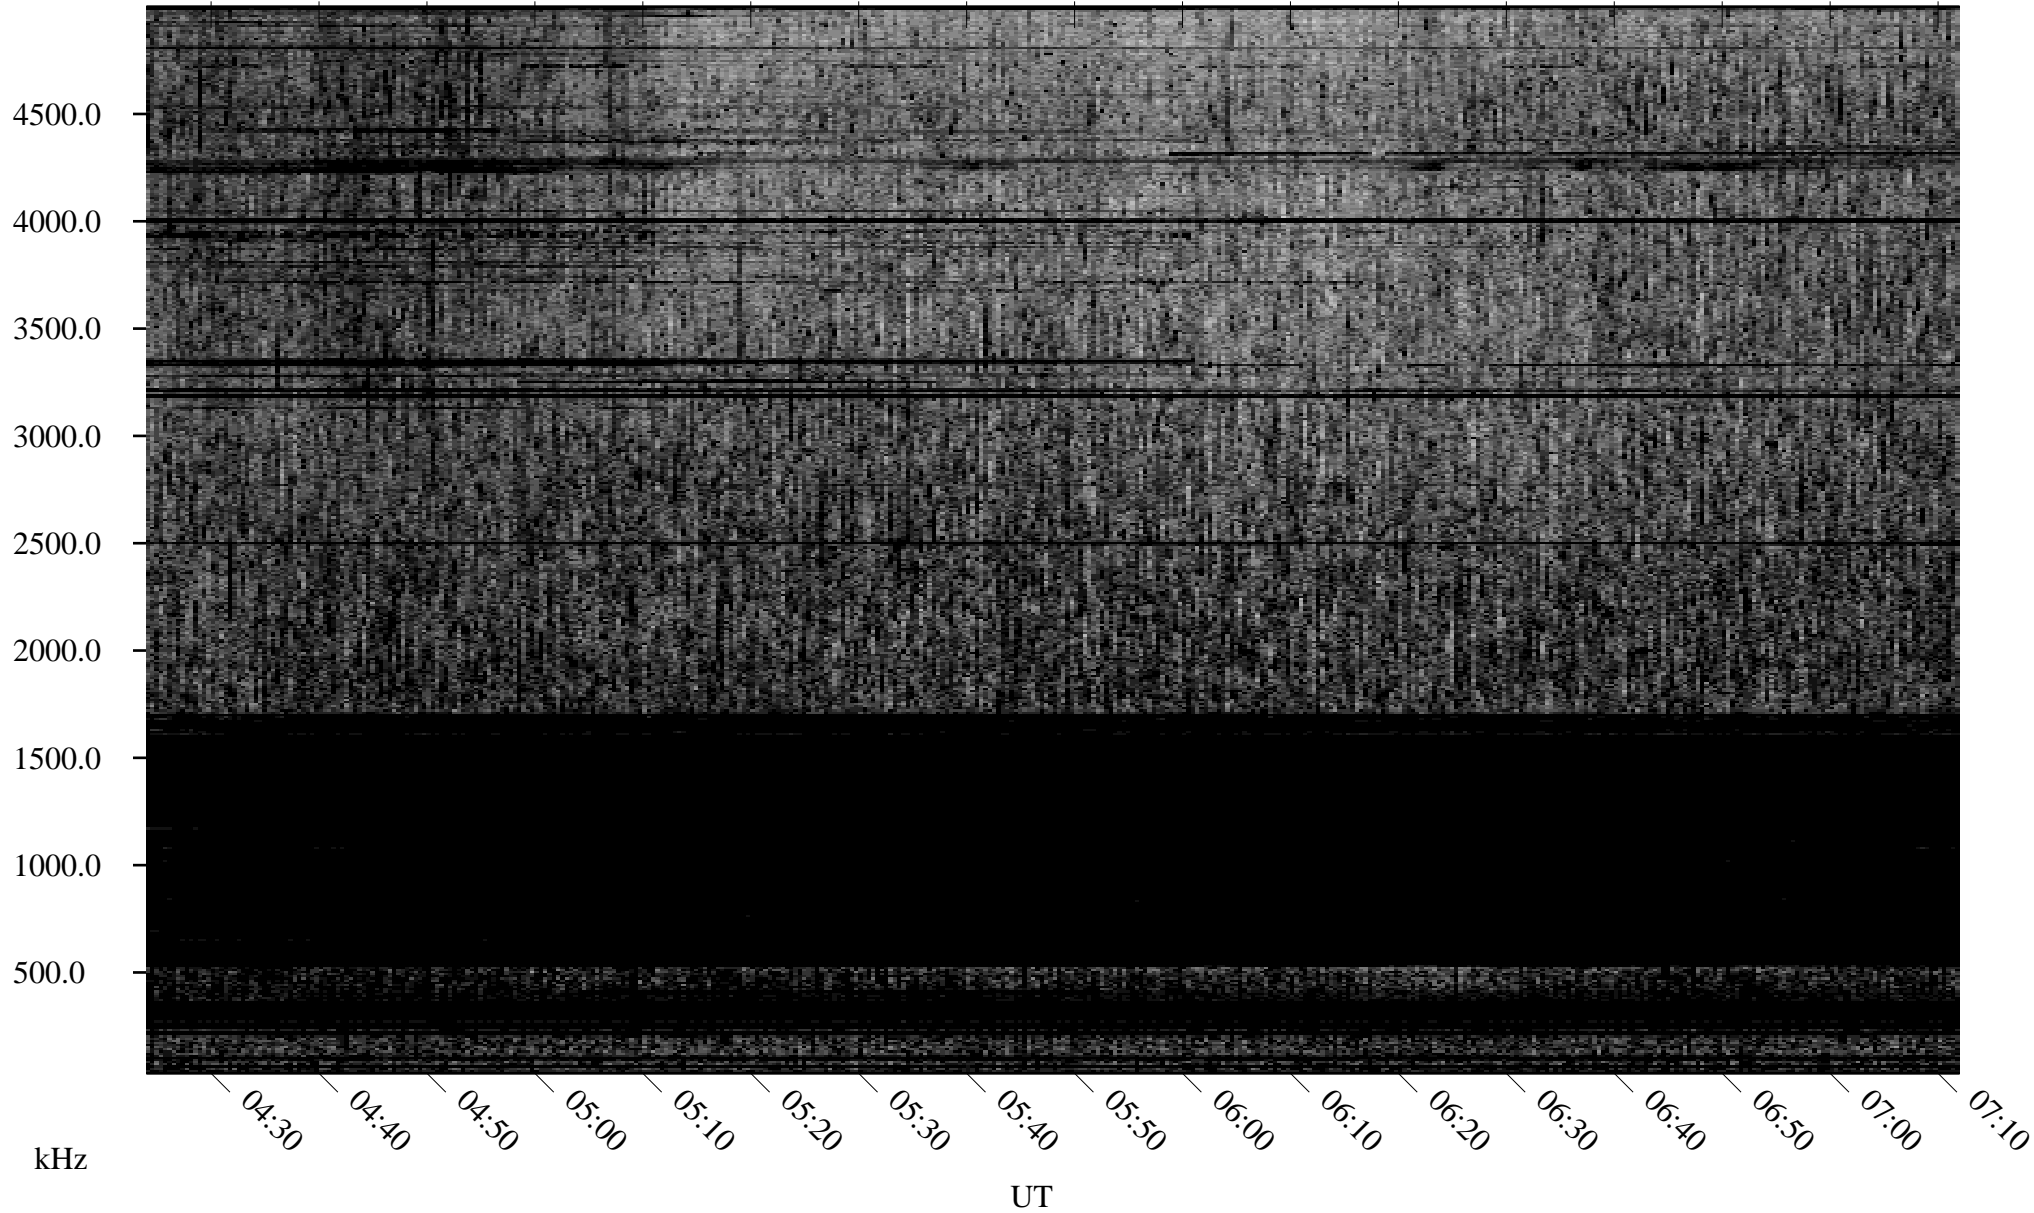

# 06/20/2007 Churchill, Manitoba

Linear Scale    Black = 161    White = 15

CH07171L.R00m max\_12

Page 1

# 06/20/2007 Churchill, Manitoba

Linear Scale    Black = 161    White = 15

CH07171L.R00m max\_12

Page 2

# 06/21/2007 Churchill, Manitoba

Linear Scale    Black = 161    White = 15

CH07171L.R00m max\_12

Page 3

# 06/21/2007 Churchill, Manitoba

Linear Scale    Black = 161    White = 15

CH07171L.R00m max\_12

Page 4