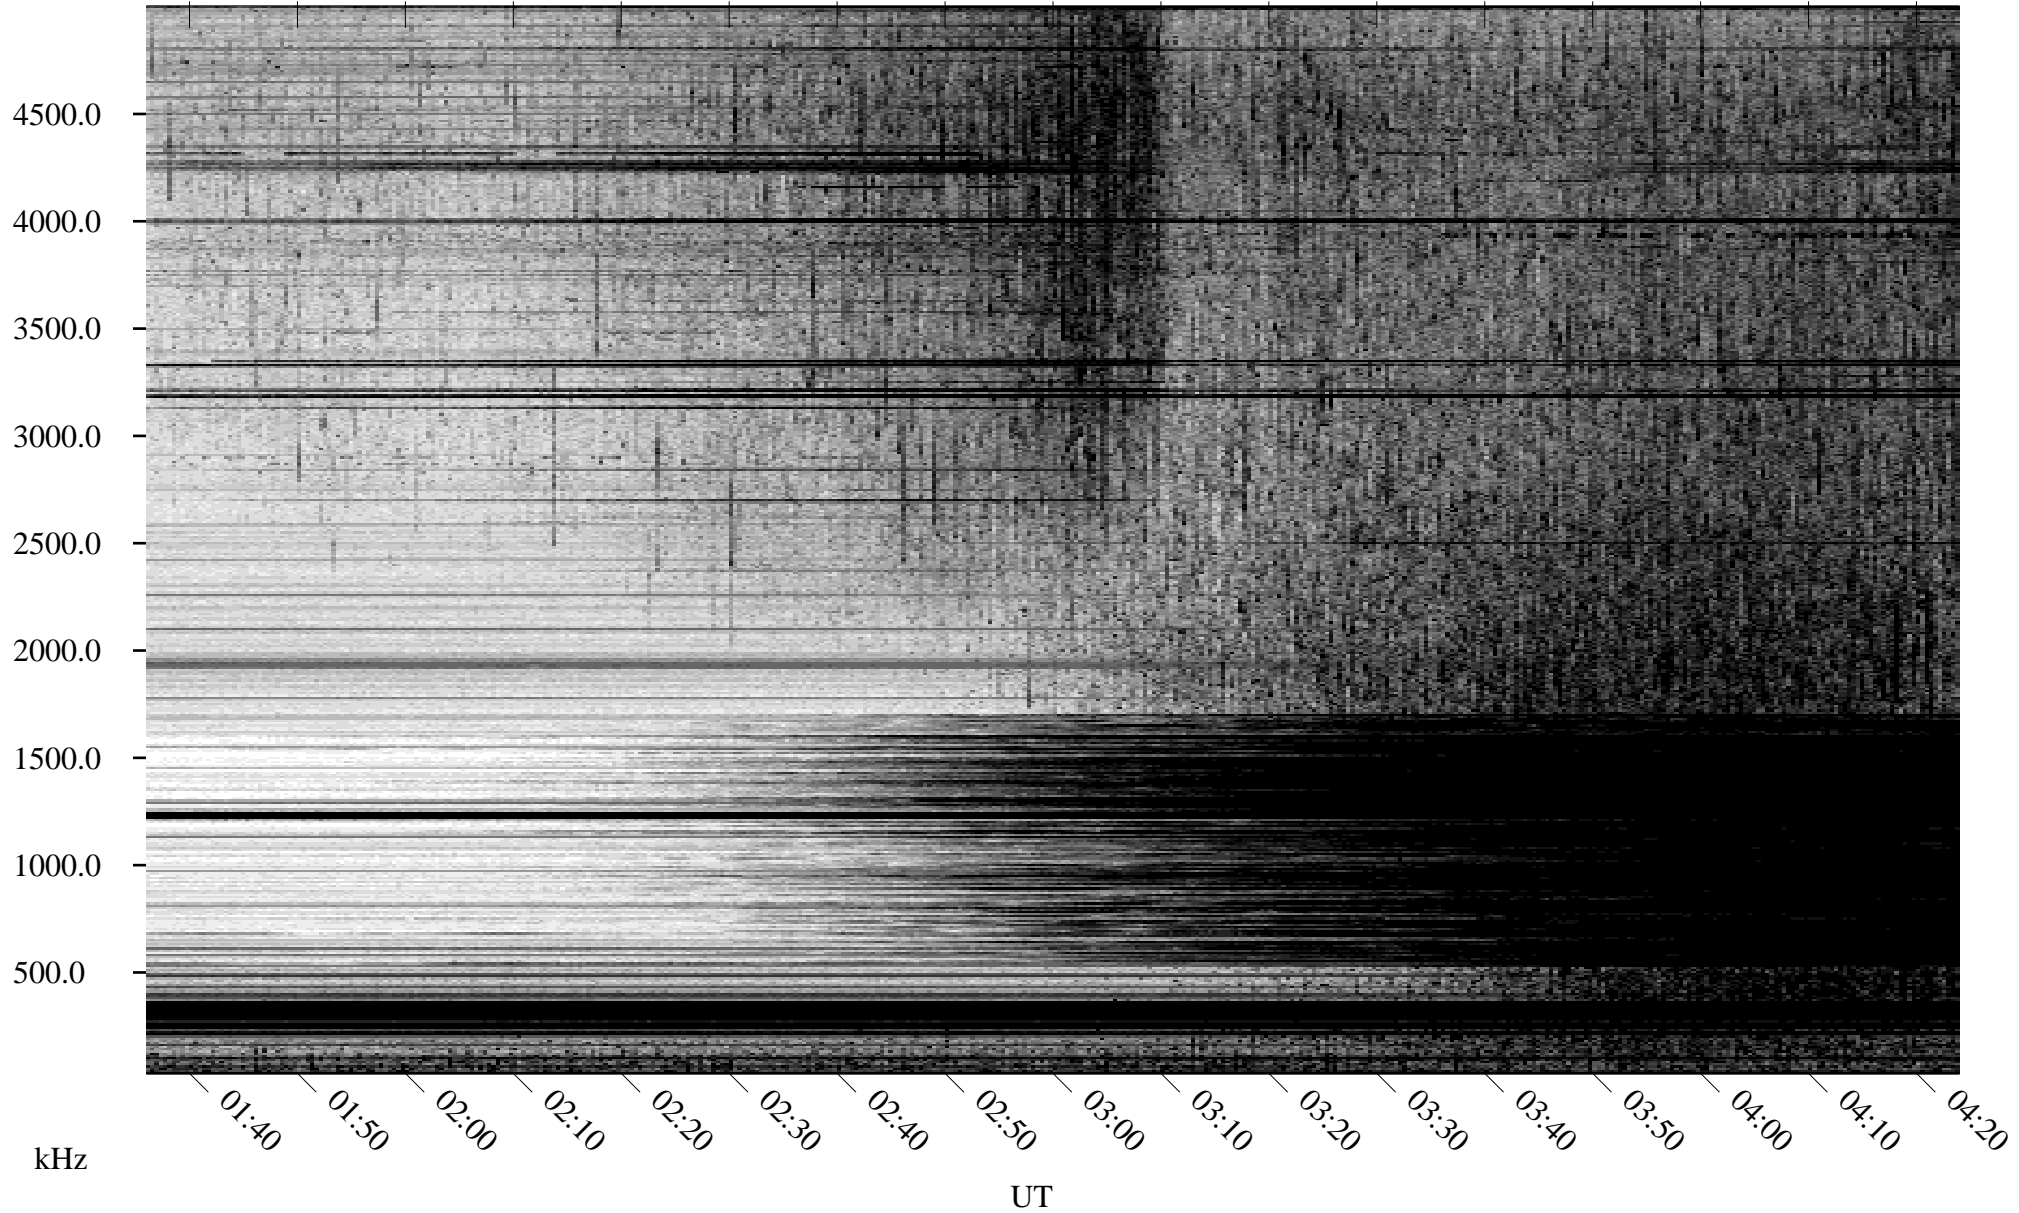

# 06/20/2007 Churchill, Manitoba

Linear Scale    Black = 161    White = 15

CH07171L.R00m max\_12

Page 1

# 06/20/2007 Churchill, Manitoba

Linear Scale    Black = 161    White = 15

CH07171L.R00m max\_12

Page 2

# 06/21/2007 Churchill, Manitoba

Linear Scale    Black = 161    White = 15

CH07171L.R00m max\_12

Page 3

# 06/21/2007 Churchill, Manitoba

Linear Scale    Black = 161    White = 15

CH07171L.R00m max\_12

Page 4