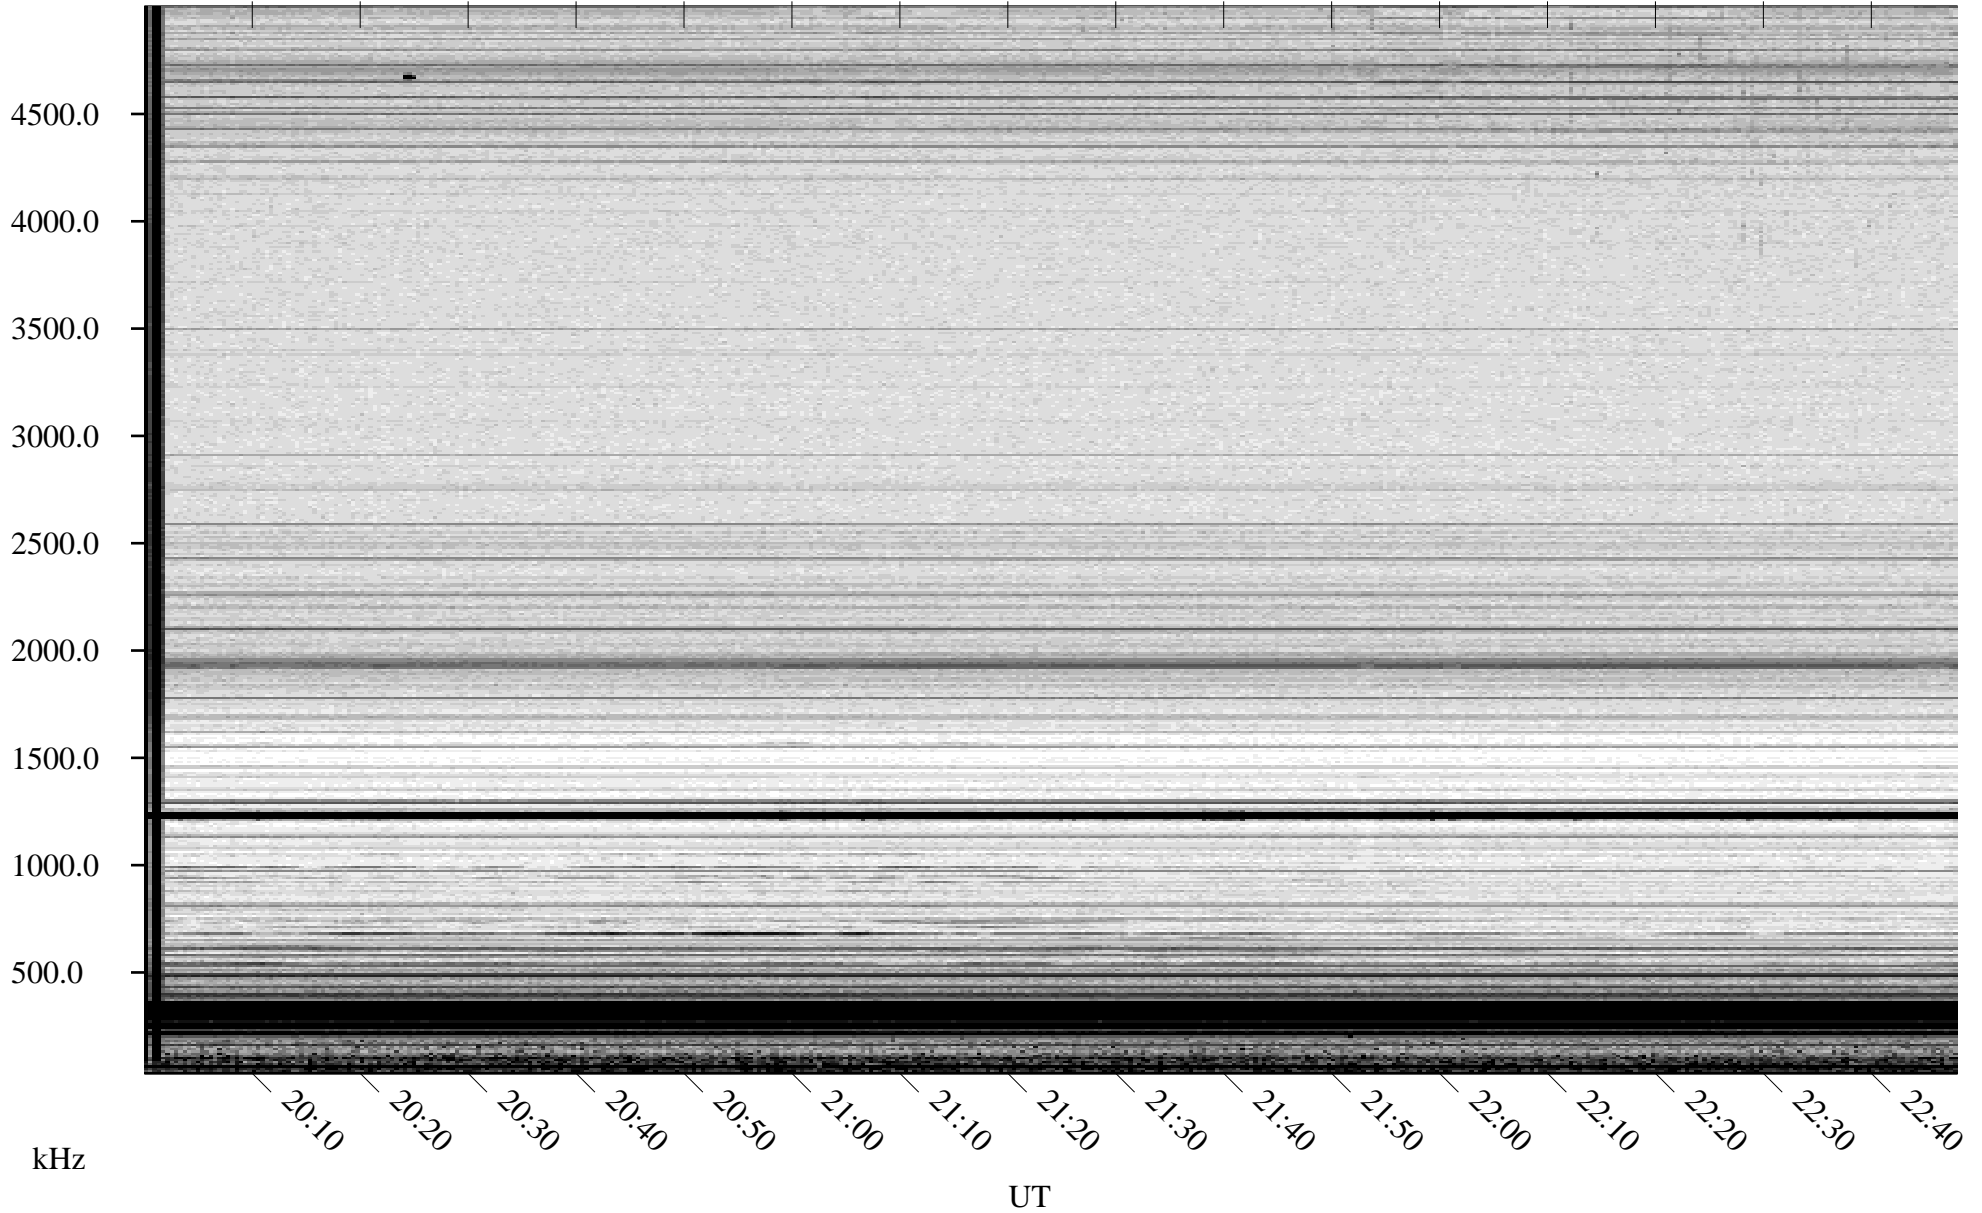

# 06/21/2007 Churchill, Manitoba

Linear Scale    Black = 161    White = 15

CH07172L.R00m max\_12

Page 1

# 06/21/2007 Churchill, Manitoba

Linear Scale    Black = 161    White = 15

CH07172L.R00m max\_12

Page 2

# 06/22/2007 Churchill, Manitoba

Linear Scale    Black = 161    White = 15

CH07172L.R00m max\_12

Page 3

# 06/22/2007 Churchill, Manitoba

Linear Scale    Black = 161    White = 15

CH07172L.R00m max\_12

Page 4