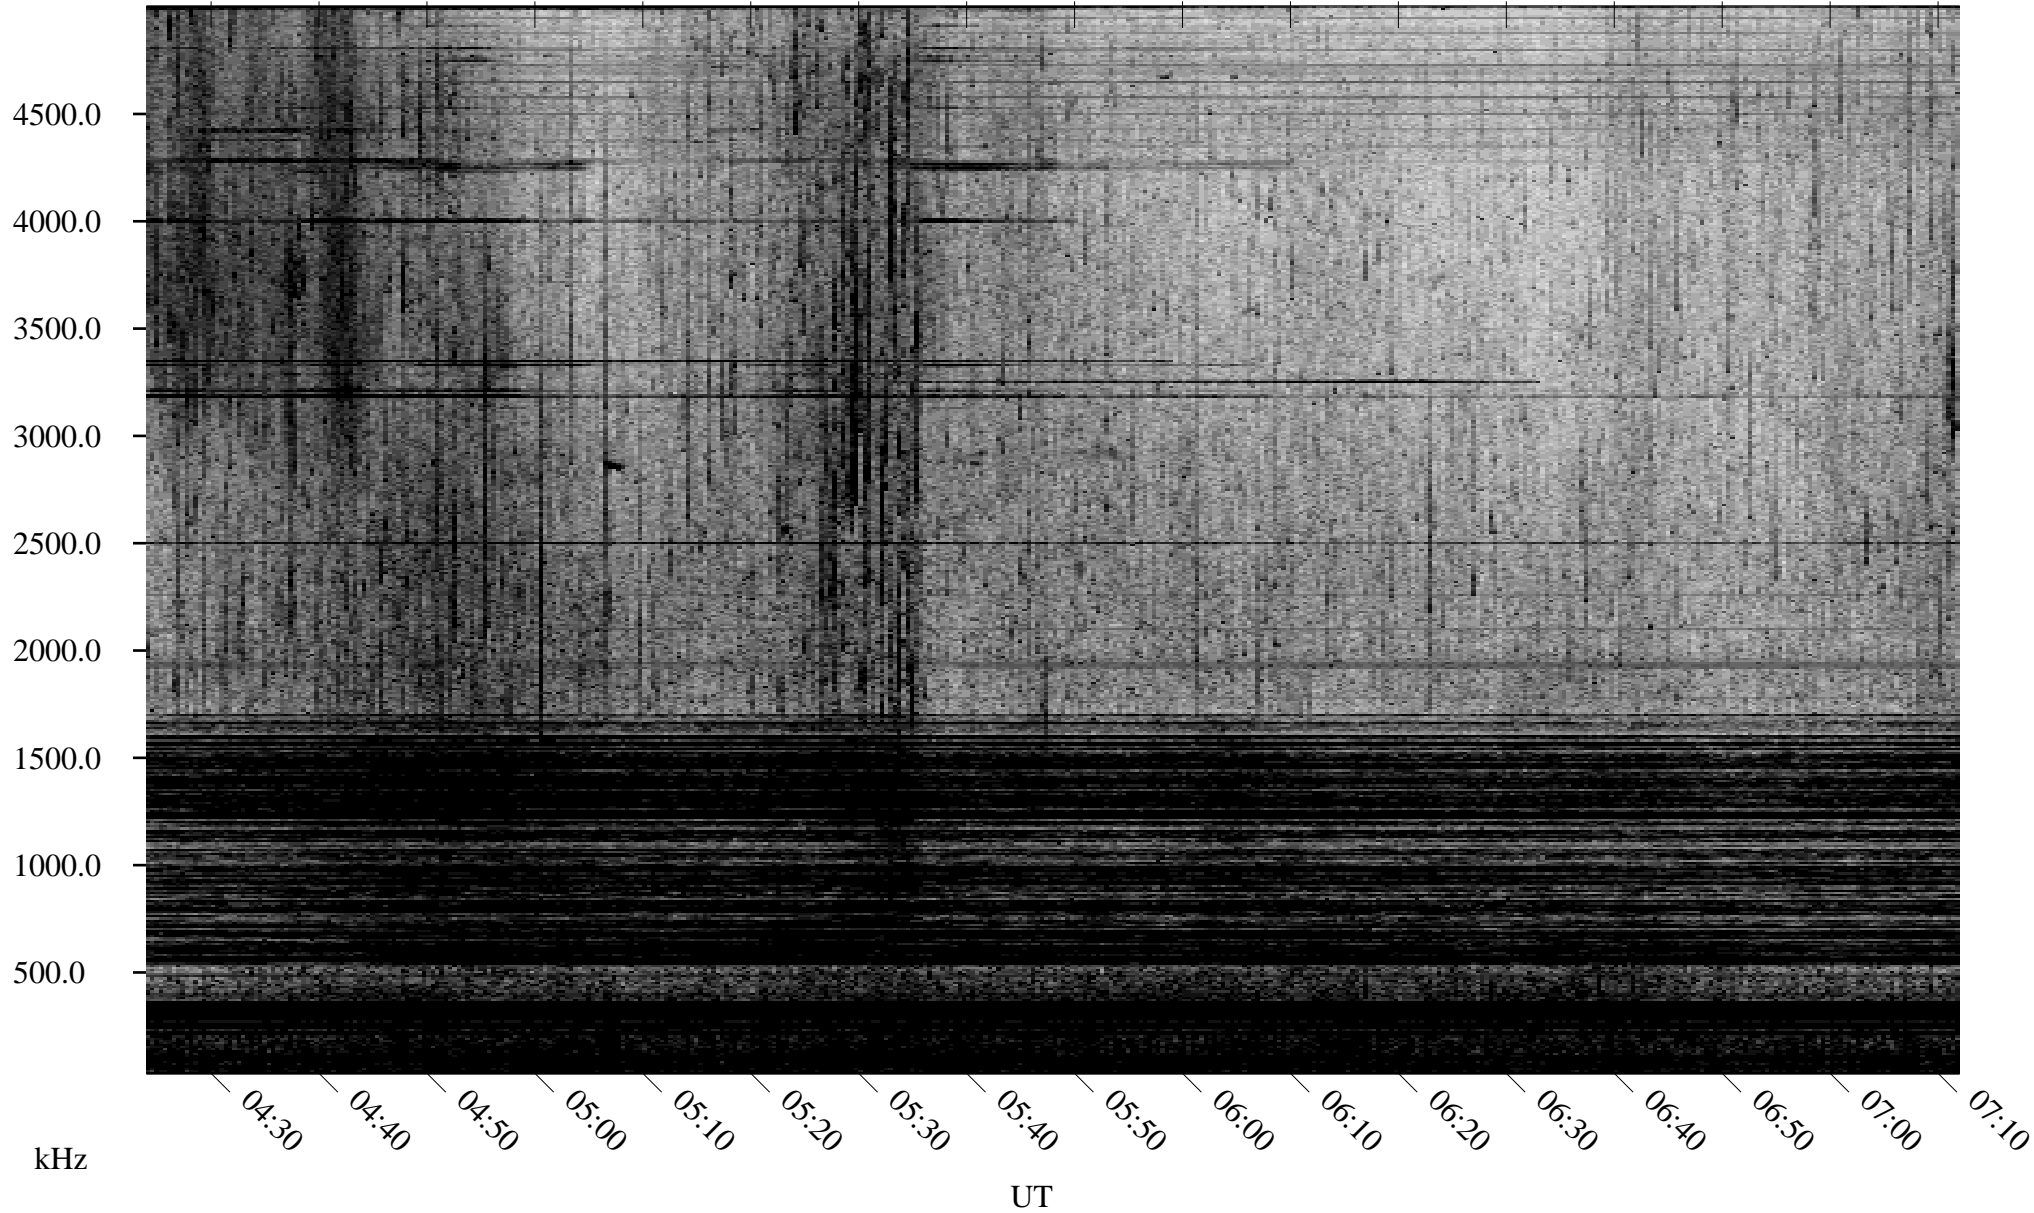

# 06/21/2007 Churchill, Manitoba

Linear Scale    Black = 161    White = 15

CH07172L.R00m max\_12

Page 1

# 06/21/2007 Churchill, Manitoba

Linear Scale    Black = 161    White = 15

CH07172L.R00m max\_12

Page 2

# 06/22/2007 Churchill, Manitoba

Linear Scale    Black = 161    White = 15

CH07172L.R00m max\_12

Page 3

# 06/22/2007 Churchill, Manitoba

Linear Scale    Black = 161    White = 15

CH07172L.R00m max\_12

Page 4