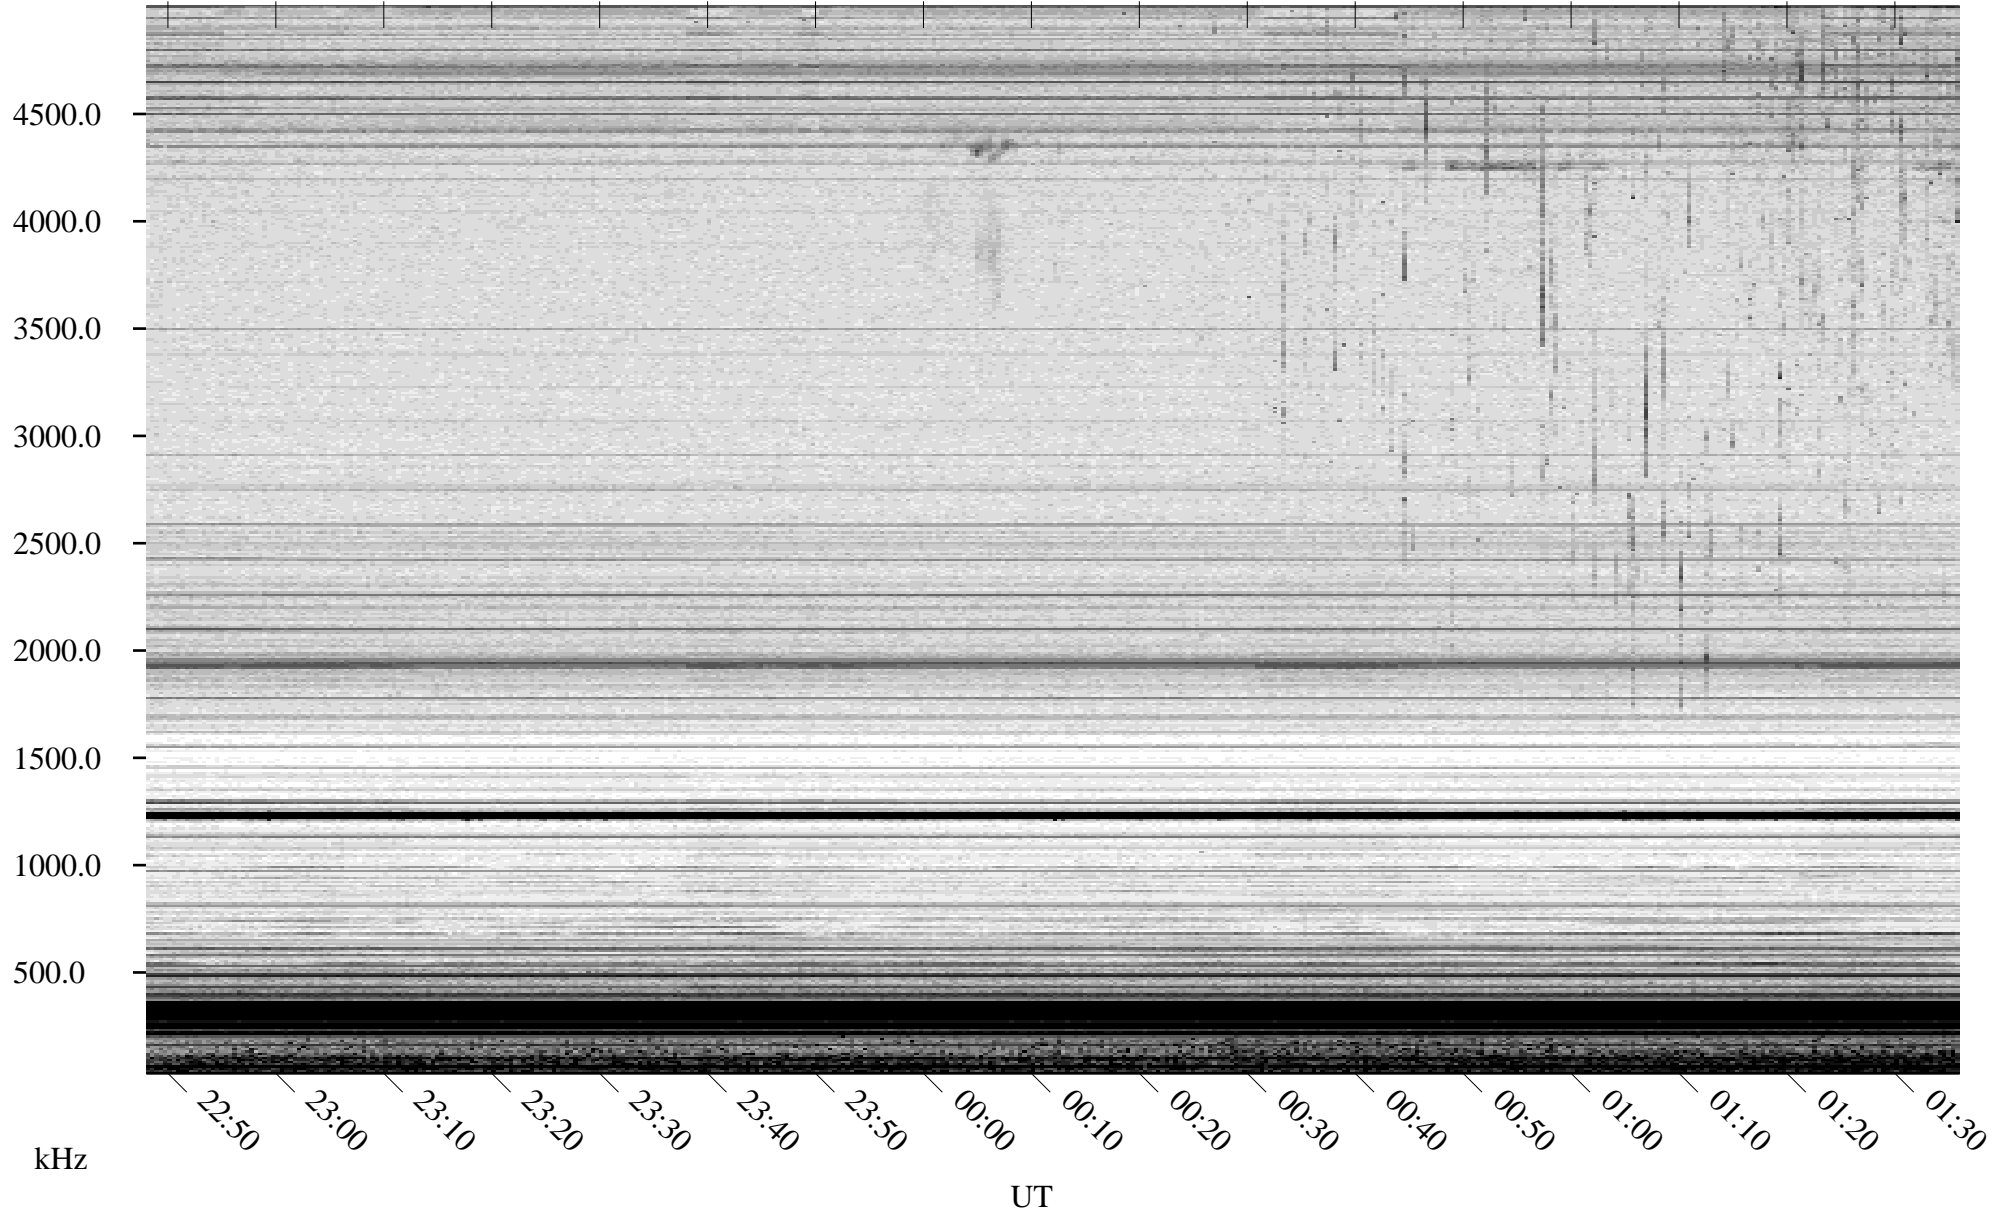

# 06/21/2007 Churchill, Manitoba

Linear Scale    Black = 161    White = 15

CH07172L.R00m max\_12

Page 1

# 06/21/2007 Churchill, Manitoba

Linear Scale    Black = 161    White = 15

CH07172L.R00m max\_12

Page 2

# 06/22/2007 Churchill, Manitoba

Linear Scale    Black = 161    White = 15

CH07172L.R00m max\_12

Page 3

# 06/22/2007 Churchill, Manitoba

Linear Scale    Black = 161    White = 15

CH07172L.R00m max\_12

Page 4