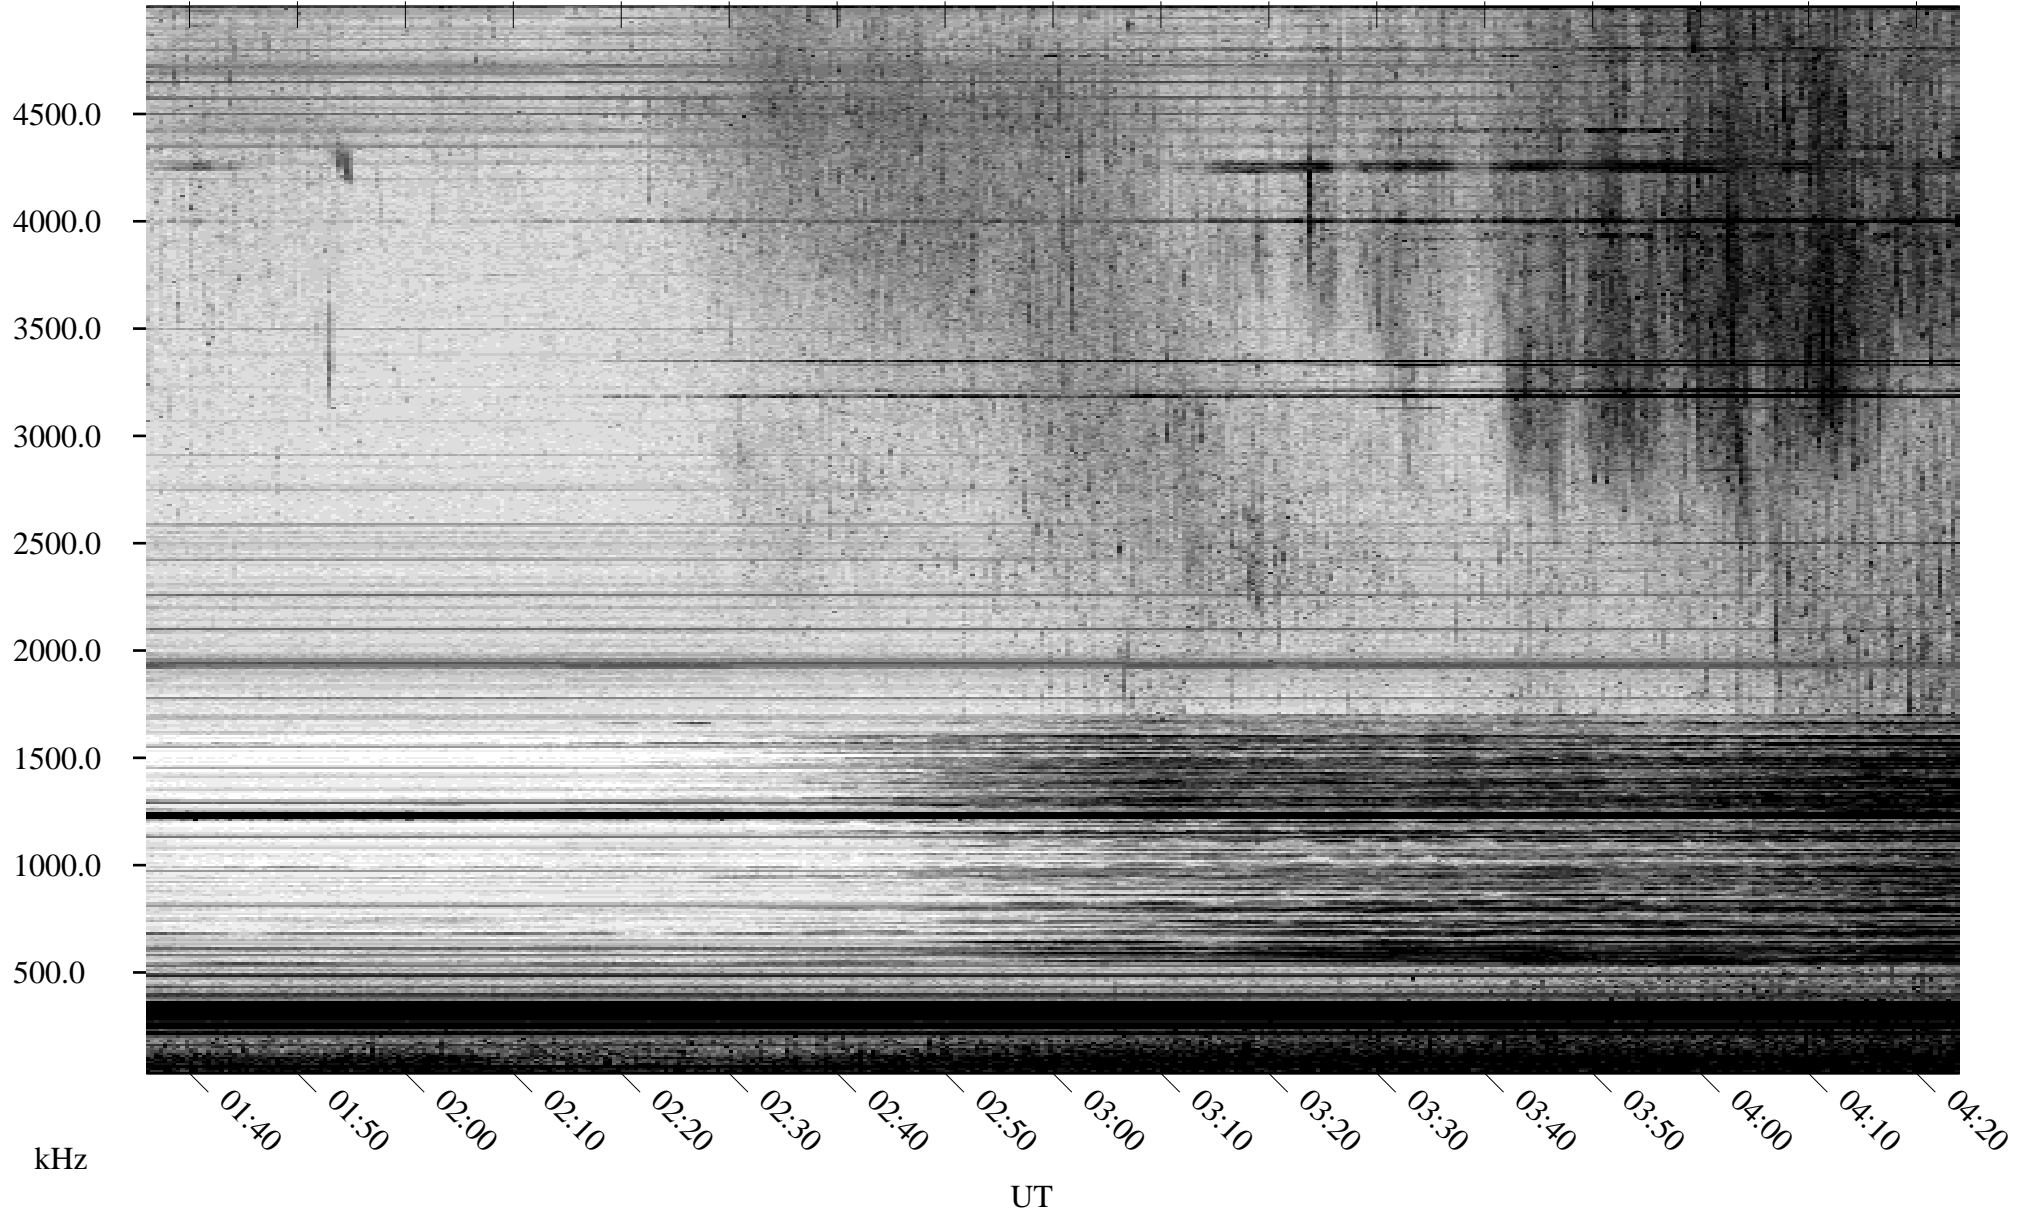

# 06/21/2007 Churchill, Manitoba

Linear Scale    Black = 161    White = 15

CH07172L.R00m max\_12

Page 1

# 06/21/2007 Churchill, Manitoba

Linear Scale    Black = 161    White = 15

CH07172L.R00m max\_12

Page 2

# 06/22/2007 Churchill, Manitoba

Linear Scale    Black = 161    White = 15

CH07172L.R00m max\_12

Page 3

# 06/22/2007 Churchill, Manitoba

Linear Scale    Black = 161    White = 15

CH07172L.R00m max\_12

Page 4