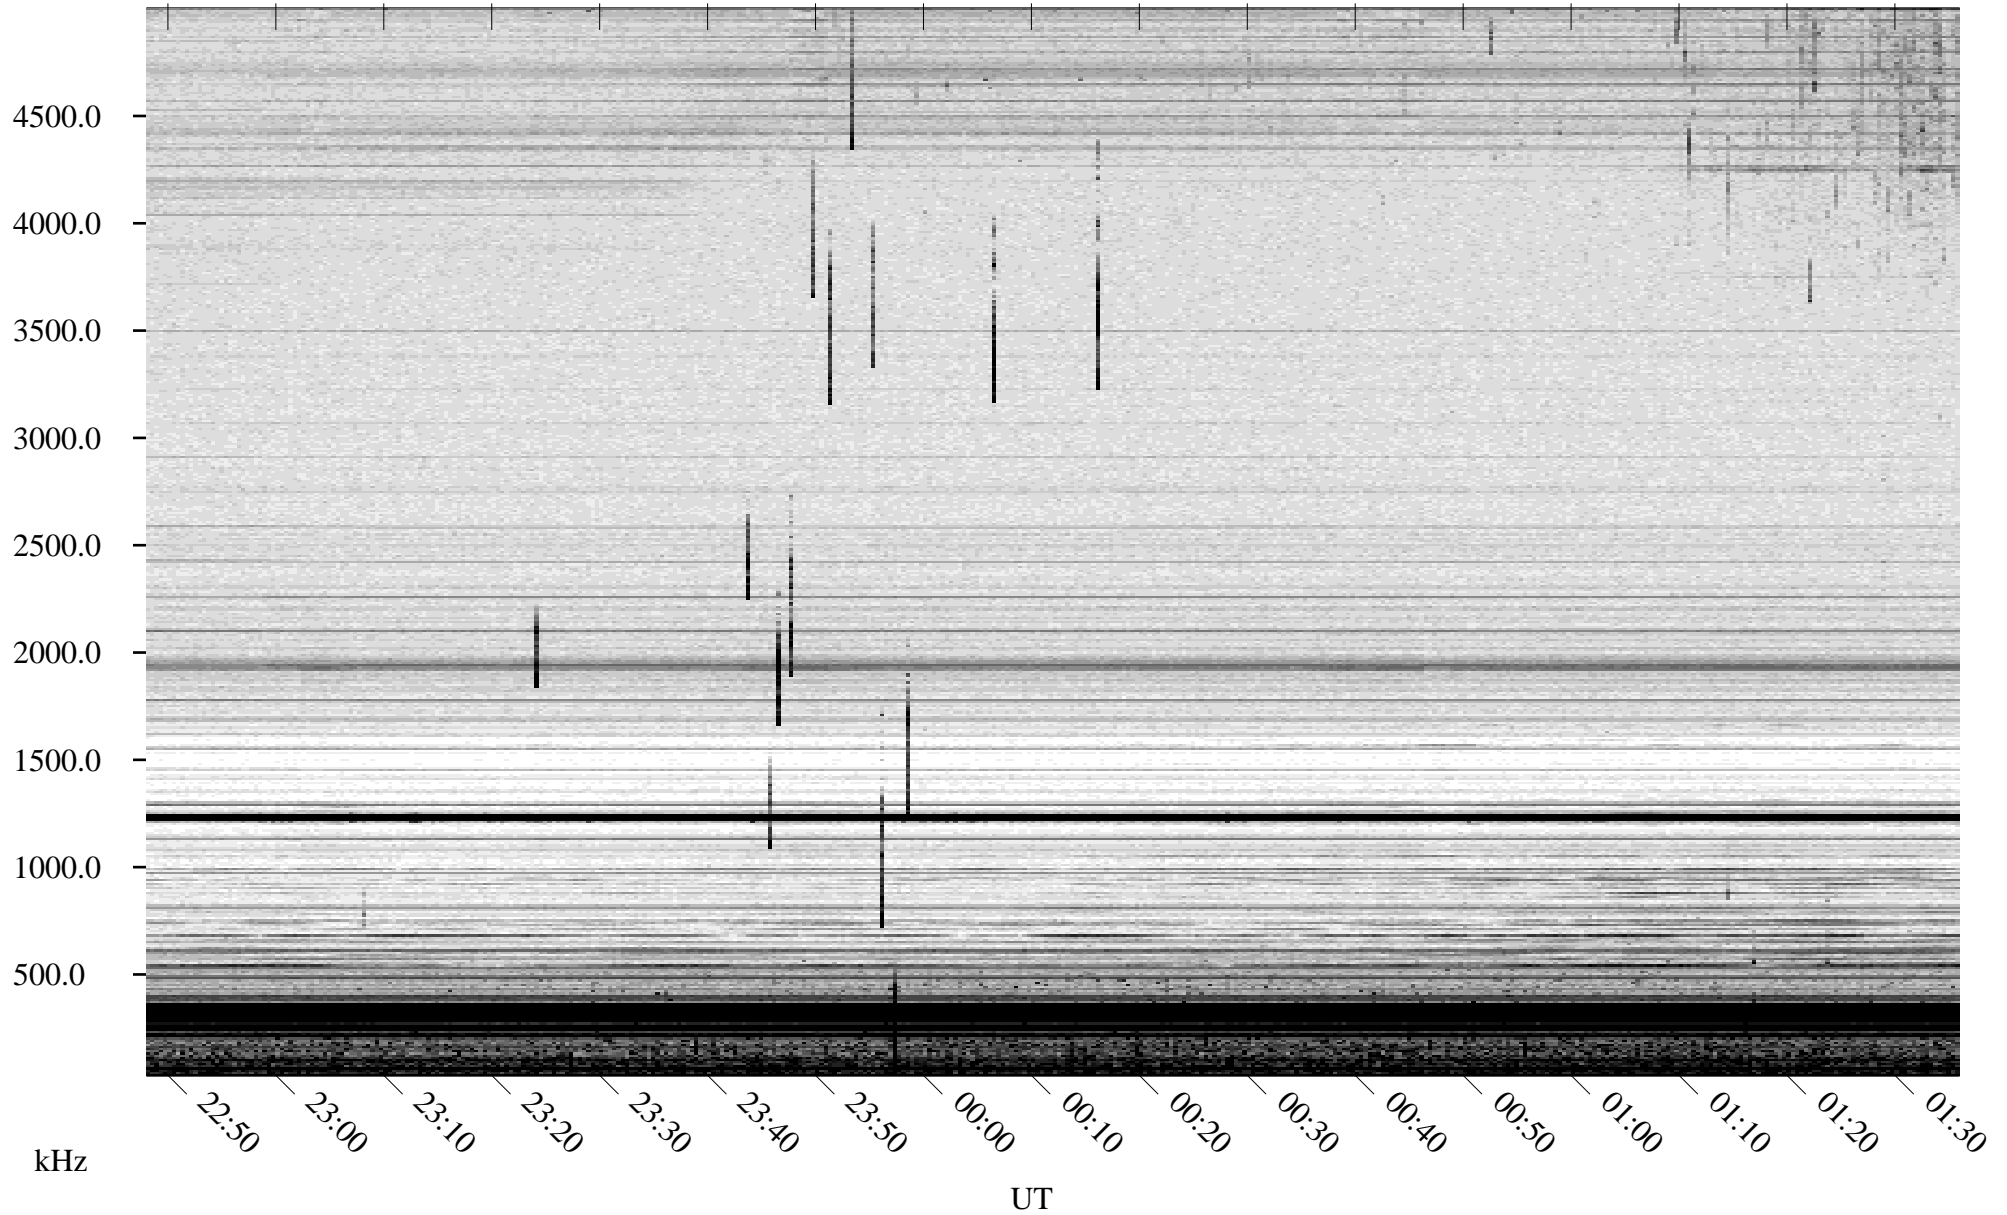

06/22/2007 Churchill, Manitoba

Linear Scale Black = 161 White = 15

CH07173L.R00m max_12

Page 1

06/22/2007 Churchill, Manitoba

Linear Scale Black = 161 White = 15

CH07173L.R00m max_12

Page 2

06/23/2007 Churchill, Manitoba

Linear Scale Black = 161 White = 15

CH07173L.R00m max_12

Page 3

06/23/2007 Churchill, Manitoba

Linear Scale Black = 161 White = 15

CH07173L.R00m max_12

Page 4

06/23/2007 Churchill, Manitoba

Linear Scale Black = 161 White = 15

CH07173L.R00m max_12

Page 5

06/23/2007 Churchill, Manitoba

Linear Scale Black = 161 White = 15

CH07173L.R00m max_12

Page 6

06/23/2007 Churchill, Manitoba

Linear Scale Black = 161 White = 15

CH07173L.R00m max_12

Page 7

06/23/2007 Churchill, Manitoba

Linear Scale Black = 161 White = 15

CH07173L.R00m max_12

Page 8