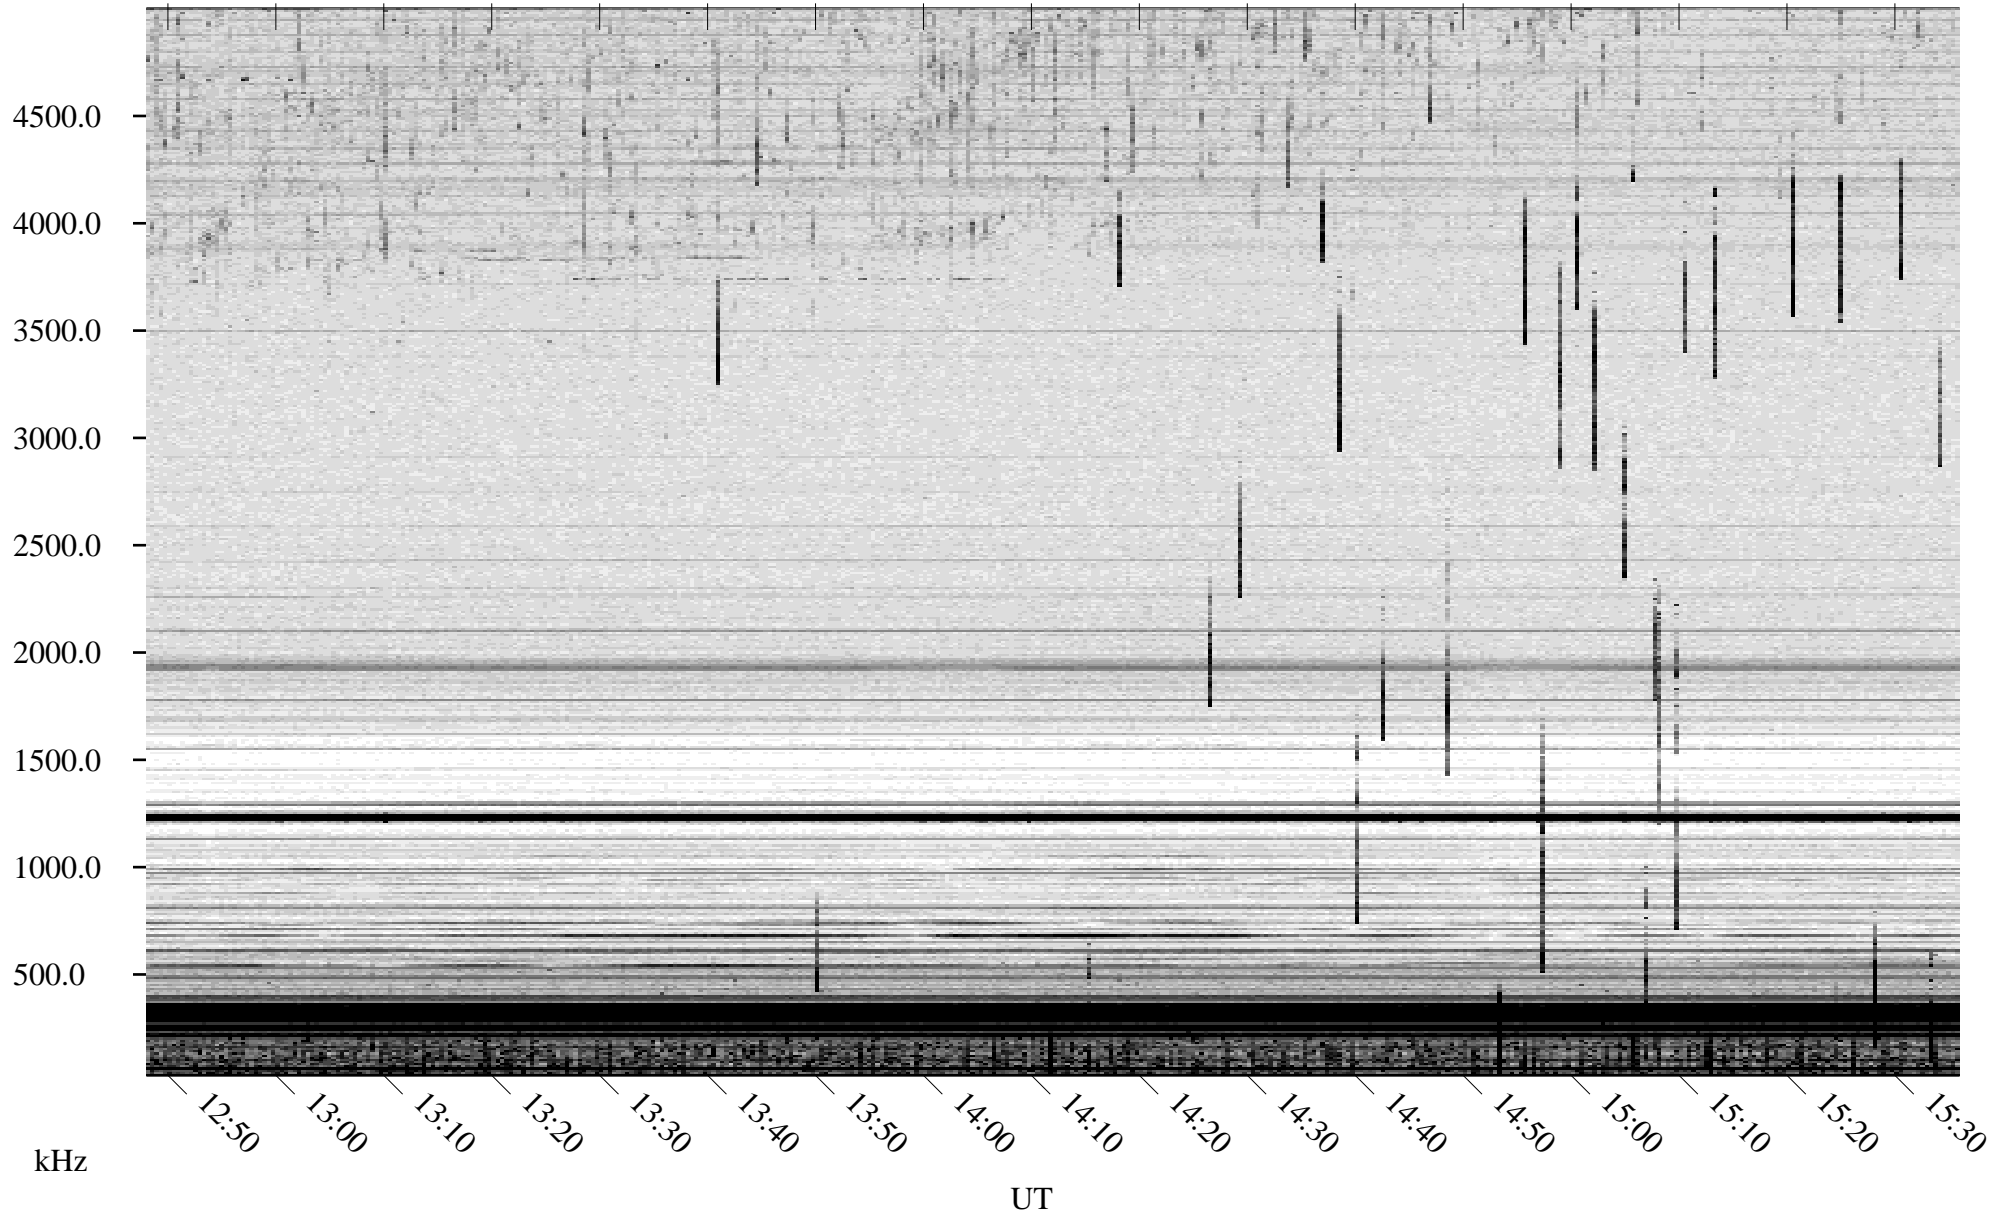

06/22/2007 Churchill, Manitoba

Linear Scale Black = 161 White = 15

CH07173L.R00m max_12

Page 1

06/22/2007 Churchill, Manitoba

Linear Scale Black = 161 White = 15

CH07173L.R00m max_12

Page 2

06/23/2007 Churchill, Manitoba

Linear Scale Black = 161 White = 15

CH07173L.R00m max_12

Page 3

06/23/2007 Churchill, Manitoba

Linear Scale Black = 161 White = 15

CH07173L.R00m max_12

Page 4

06/23/2007 Churchill, Manitoba

Linear Scale Black = 161 White = 15

CH07173L.R00m max_12

Page 5

06/23/2007 Churchill, Manitoba

Linear Scale Black = 161 White = 15

CH07173L.R00m max_12

Page 6

06/23/2007 Churchill, Manitoba

Linear Scale Black = 161 White = 15

CH07173L.R00m max_12

Page 7

06/23/2007 Churchill, Manitoba

Linear Scale Black = 161 White = 15

CH07173L.R00m max_12

Page 8