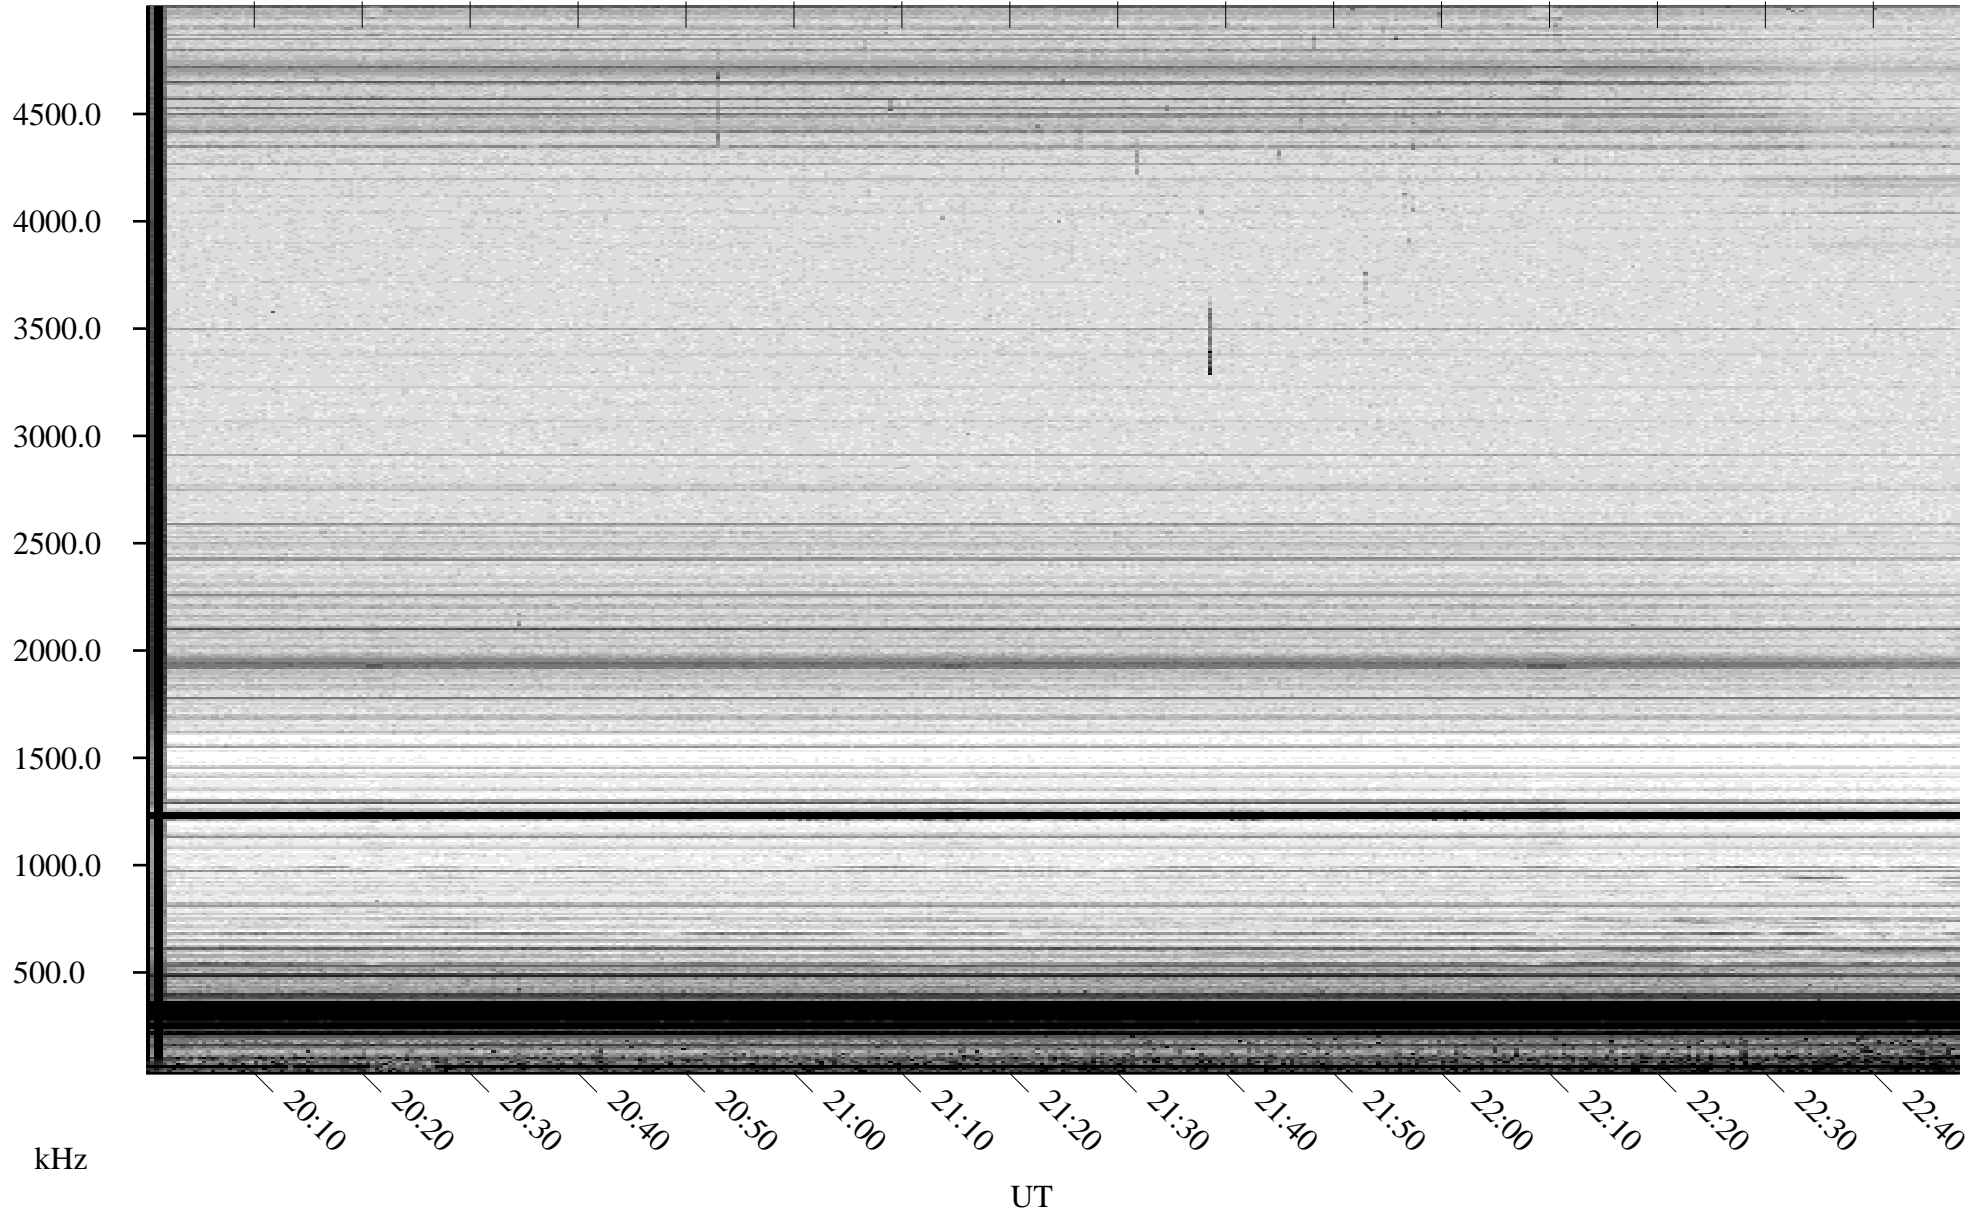

06/22/2007 Churchill, Manitoba

Linear Scale Black = 161 White = 15

CH07173L.R00m max_12

Page 1

06/22/2007 Churchill, Manitoba

Linear Scale Black = 161 White = 15

CH07173L.R00m max_12

Page 2

06/23/2007 Churchill, Manitoba

Linear Scale Black = 161 White = 15

CH07173L.R00m max_12

Page 3

06/23/2007 Churchill, Manitoba

Linear Scale Black = 161 White = 15

CH07173L.R00m max_12

Page 4

06/23/2007 Churchill, Manitoba

Linear Scale Black = 161 White = 15

CH07173L.R00m max_12

Page 5

06/23/2007 Churchill, Manitoba

Linear Scale Black = 161 White = 15

CH07173L.R00m max_12

Page 6

06/23/2007 Churchill, Manitoba

Linear Scale Black = 161 White = 15

CH07173L.R00m max_12

Page 7

06/23/2007 Churchill, Manitoba

Linear Scale Black = 161 White = 15

CH07173L.R00m max_12

Page 8