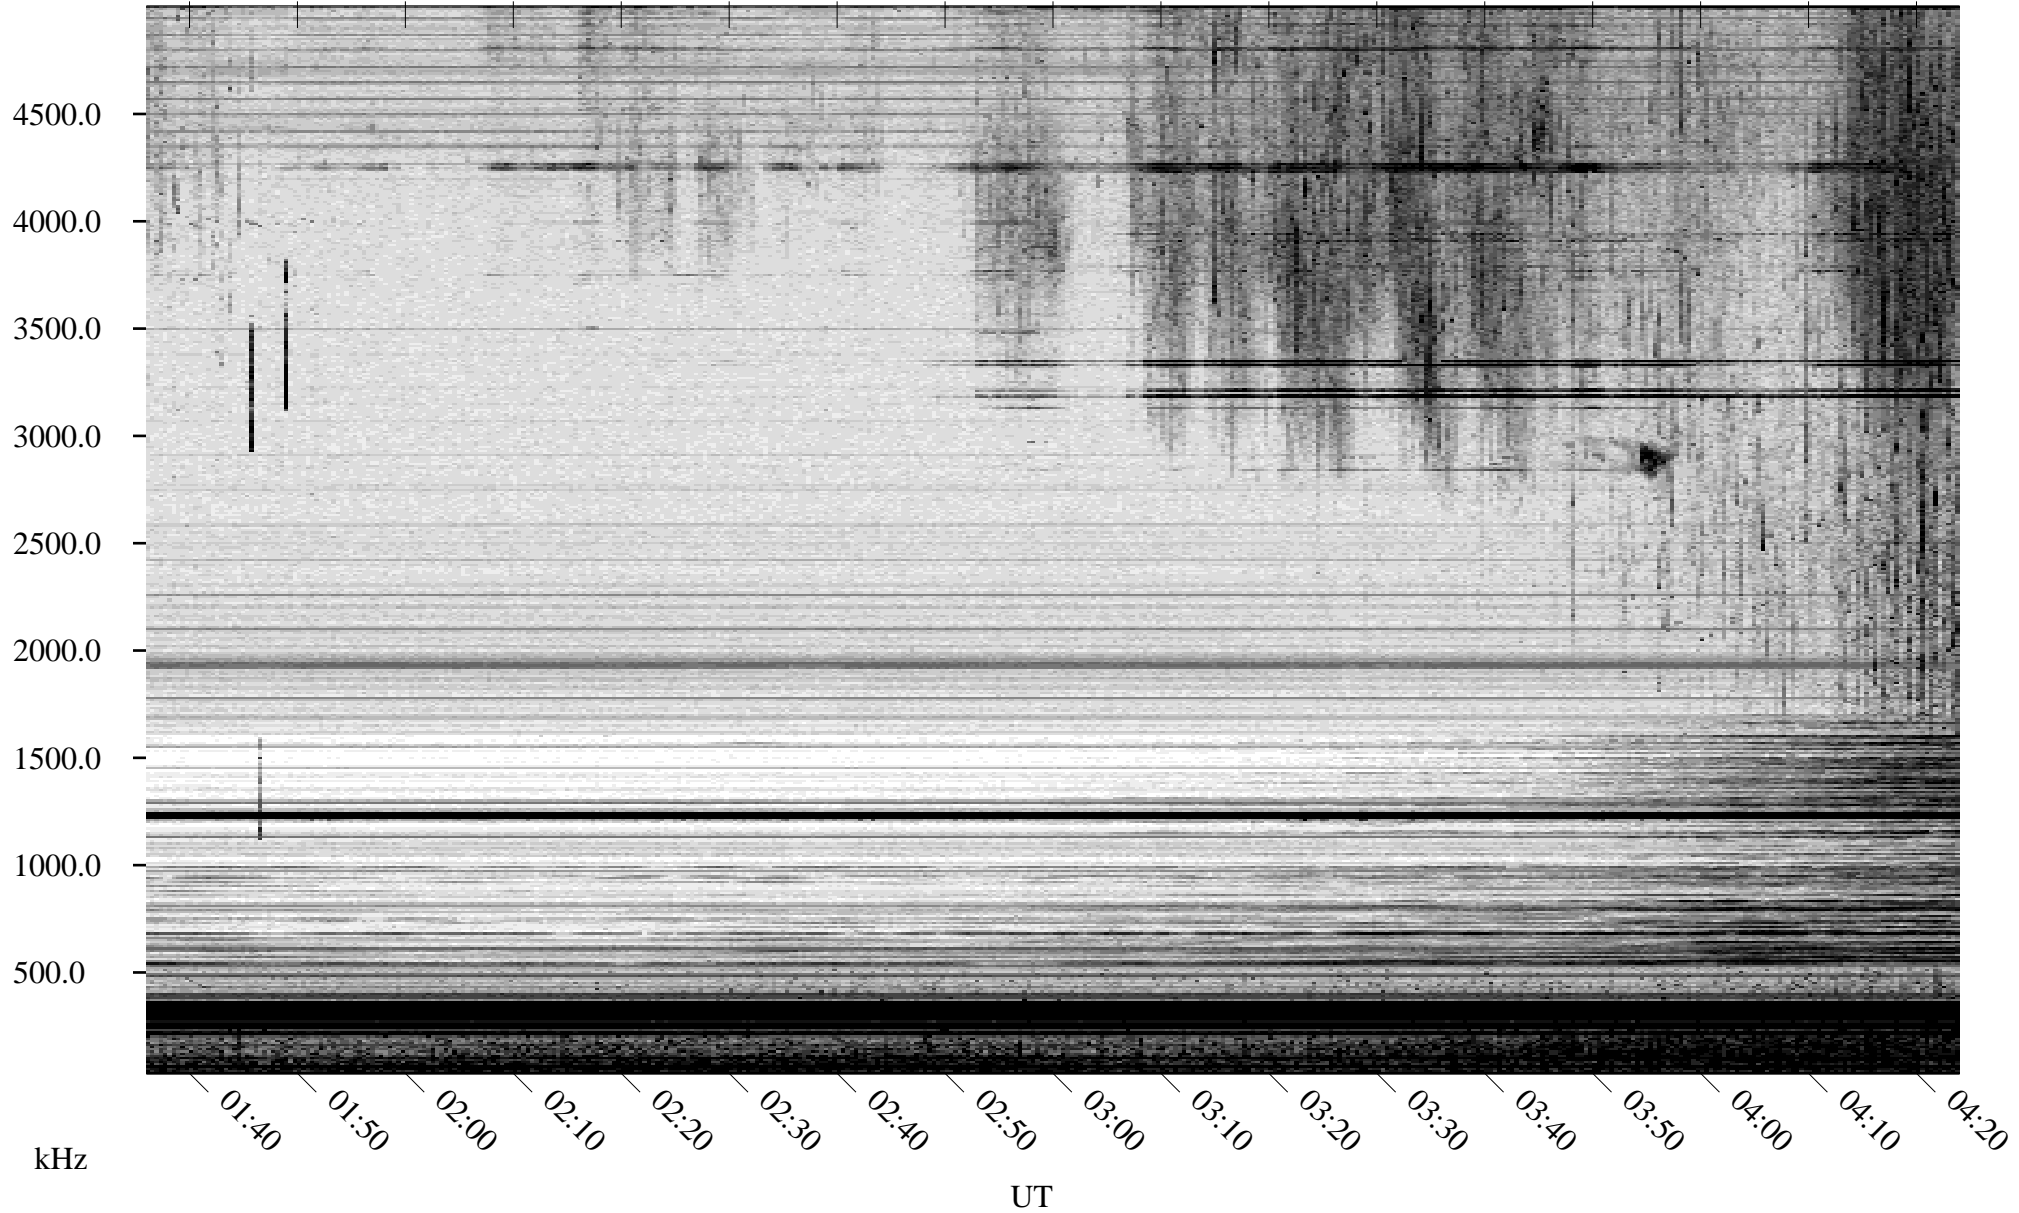

06/22/2007 Churchill, Manitoba

Linear Scale Black = 161 White = 15

CH07173L.R00m max_12

Page 1

06/22/2007 Churchill, Manitoba

Linear Scale Black = 161 White = 15

CH07173L.R00m max_12

Page 2

06/23/2007 Churchill, Manitoba

Linear Scale Black = 161 White = 15

CH07173L.R00m max_12

Page 3

06/23/2007 Churchill, Manitoba

Linear Scale Black = 161 White = 15

CH07173L.R00m max_12

Page 4

06/23/2007 Churchill, Manitoba

Linear Scale Black = 161 White = 15

CH07173L.R00m max_12

Page 5

06/23/2007 Churchill, Manitoba

Linear Scale Black = 161 White = 15

CH07173L.R00m max_12

Page 6

06/23/2007 Churchill, Manitoba

Linear Scale Black = 161 White = 15

CH07173L.R00m max_12

Page 7

06/23/2007 Churchill, Manitoba

Linear Scale Black = 161 White = 15

CH07173L.R00m max_12

Page 8