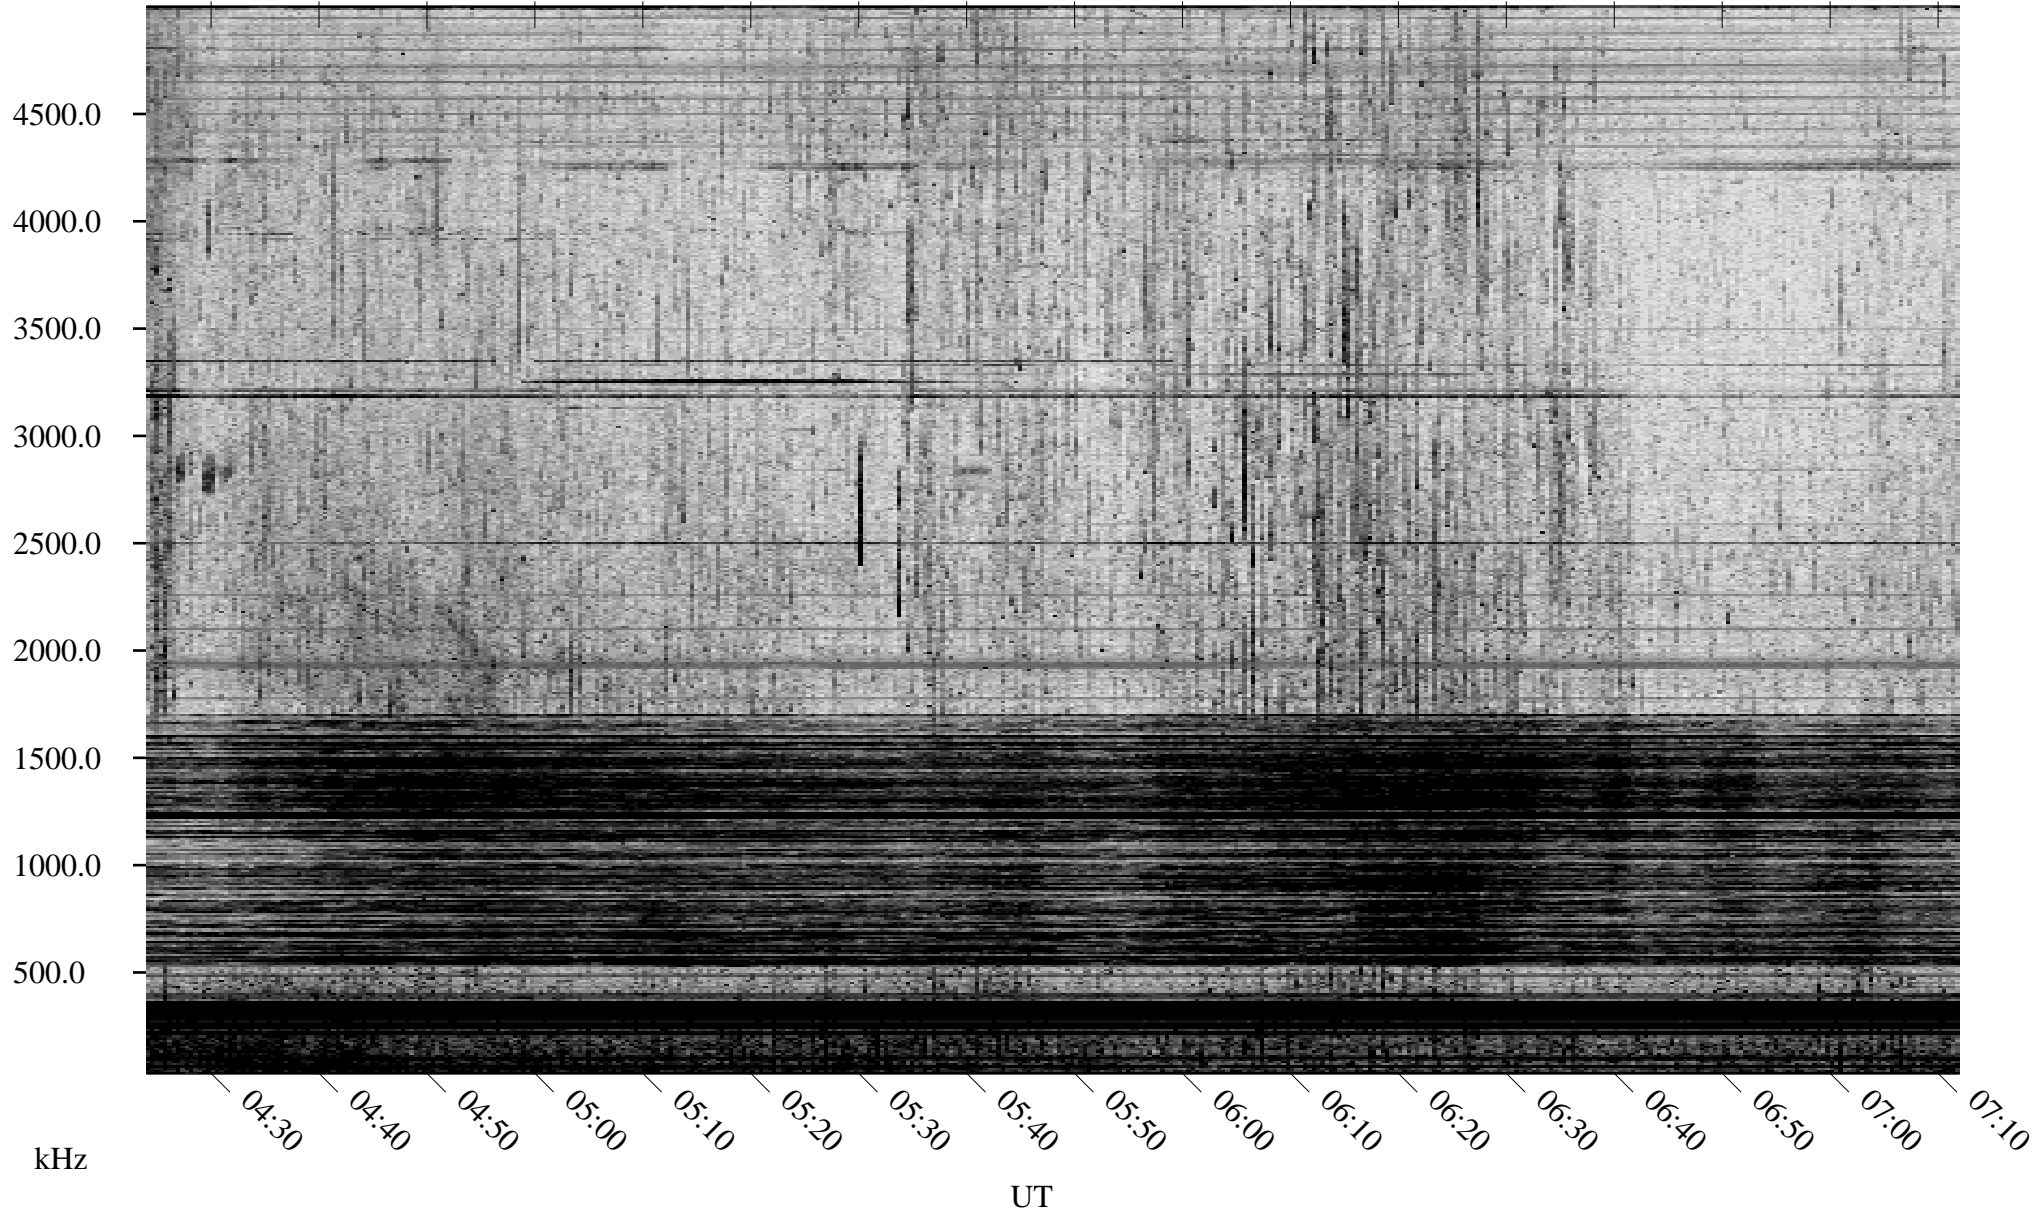

06/22/2007 Churchill, Manitoba

Linear Scale Black = 161 White = 15

CH07173L.R00m max_12

Page 1

06/22/2007 Churchill, Manitoba

Linear Scale Black = 161 White = 15

CH07173L.R00m max_12

Page 2

06/23/2007 Churchill, Manitoba

Linear Scale Black = 161 White = 15

CH07173L.R00m max_12

Page 3

06/23/2007 Churchill, Manitoba

Linear Scale Black = 161 White = 15

CH07173L.R00m max_12

Page 4

06/23/2007 Churchill, Manitoba

Linear Scale Black = 161 White = 15

CH07173L.R00m max_12

Page 5

06/23/2007 Churchill, Manitoba

Linear Scale Black = 161 White = 15

CH07173L.R00m max_12

Page 6

06/23/2007 Churchill, Manitoba

Linear Scale Black = 161 White = 15

CH07173L.R00m max_12

Page 7

06/23/2007 Churchill, Manitoba

Linear Scale Black = 161 White = 15

CH07173L.R00m max_12

Page 8