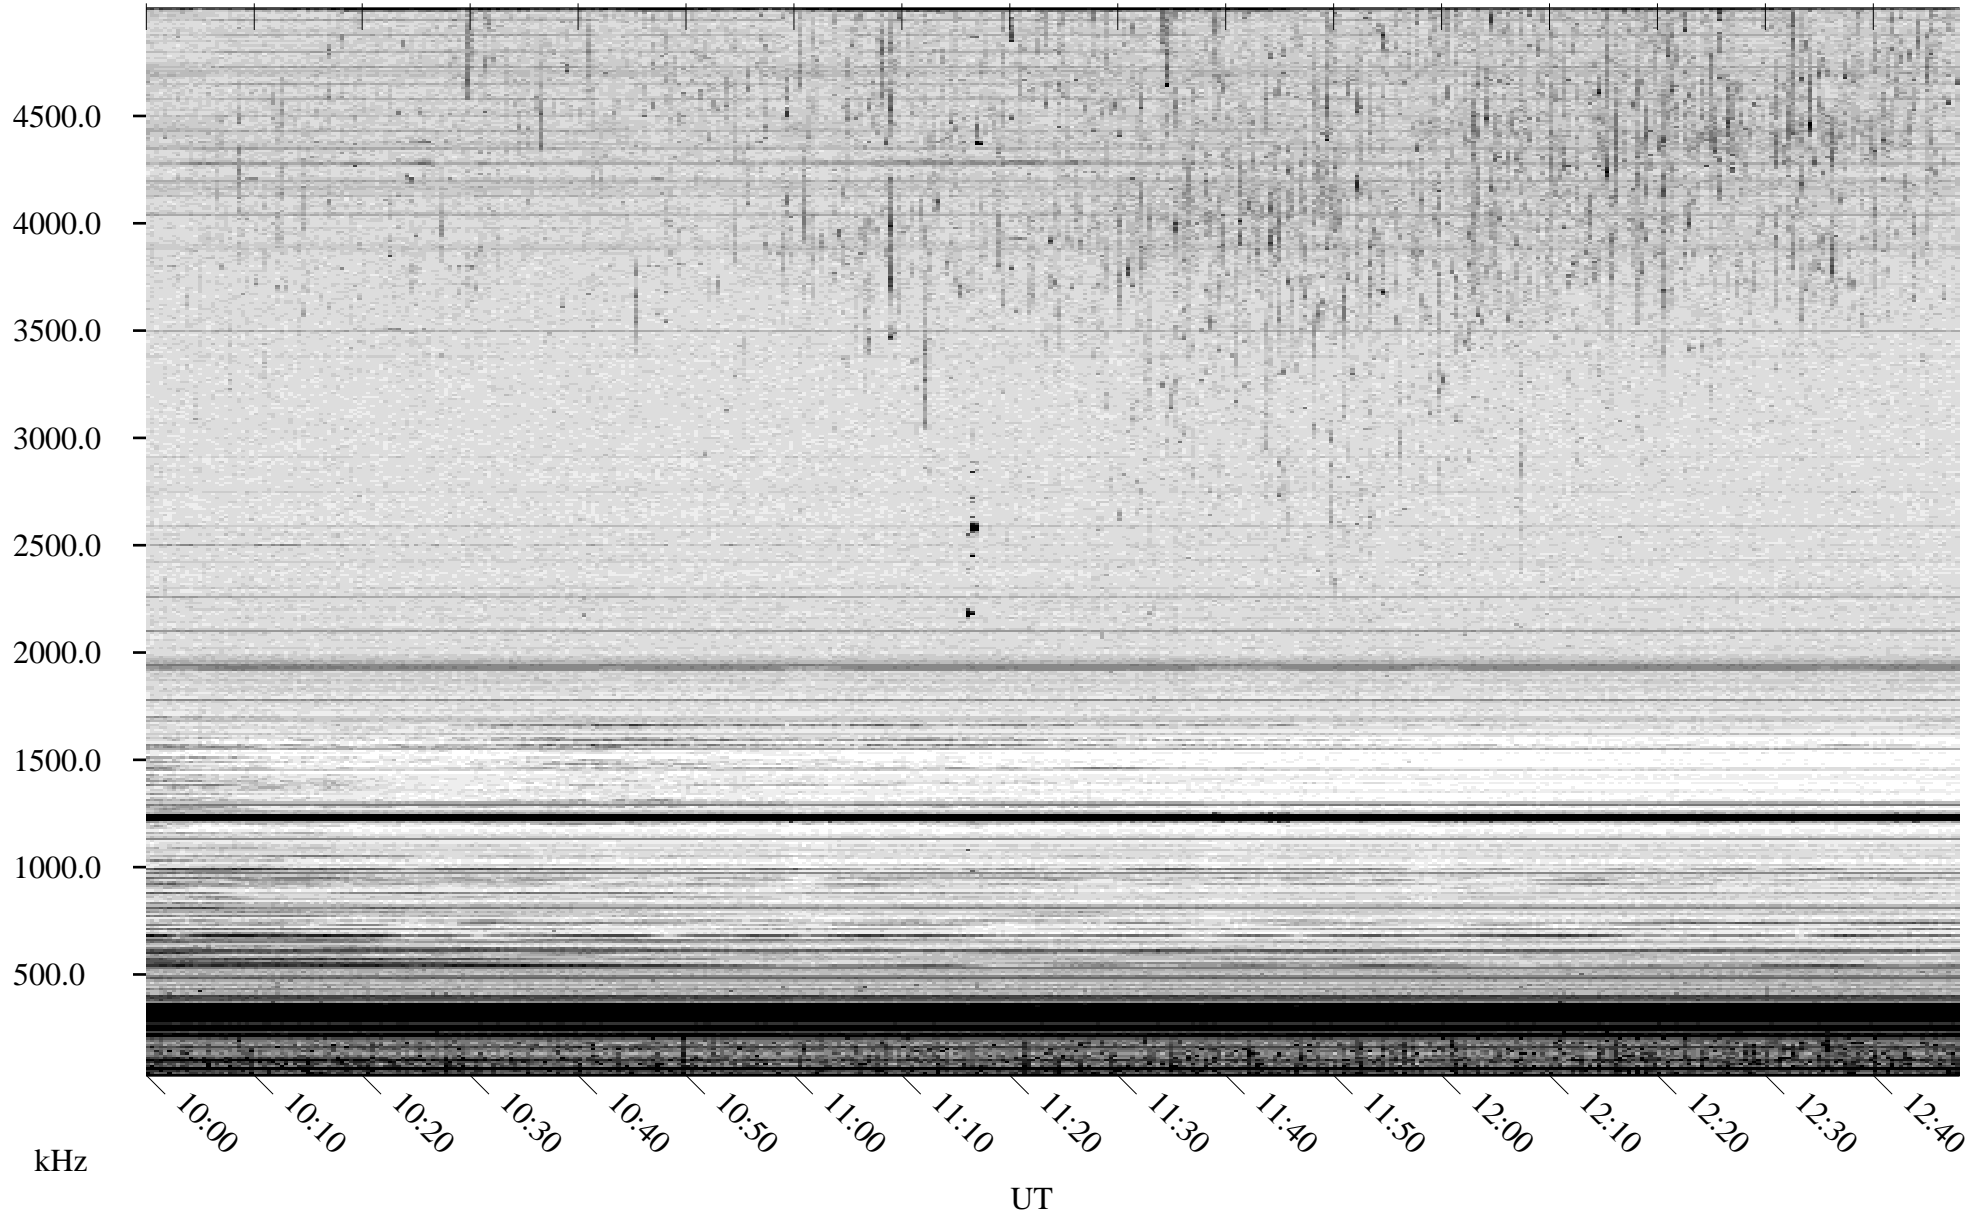

06/22/2007 Churchill, Manitoba

Linear Scale Black = 161 White = 15

CH07173L.R00m max_12

Page 1

06/22/2007 Churchill, Manitoba

Linear Scale Black = 161 White = 15

CH07173L.R00m max_12

Page 2

06/23/2007 Churchill, Manitoba

Linear Scale Black = 161 White = 15

CH07173L.R00m max_12

Page 3

06/23/2007 Churchill, Manitoba

Linear Scale Black = 161 White = 15

CH07173L.R00m max_12

Page 4

06/23/2007 Churchill, Manitoba

Linear Scale Black = 161 White = 15

CH07173L.R00m max_12

Page 5

06/23/2007 Churchill, Manitoba

Linear Scale Black = 161 White = 15

CH07173L.R00m max_12

Page 6

06/23/2007 Churchill, Manitoba

Linear Scale Black = 161 White = 15

CH07173L.R00m max_12

Page 7

06/23/2007 Churchill, Manitoba

Linear Scale Black = 161 White = 15

CH07173L.R00m max_12

Page 8