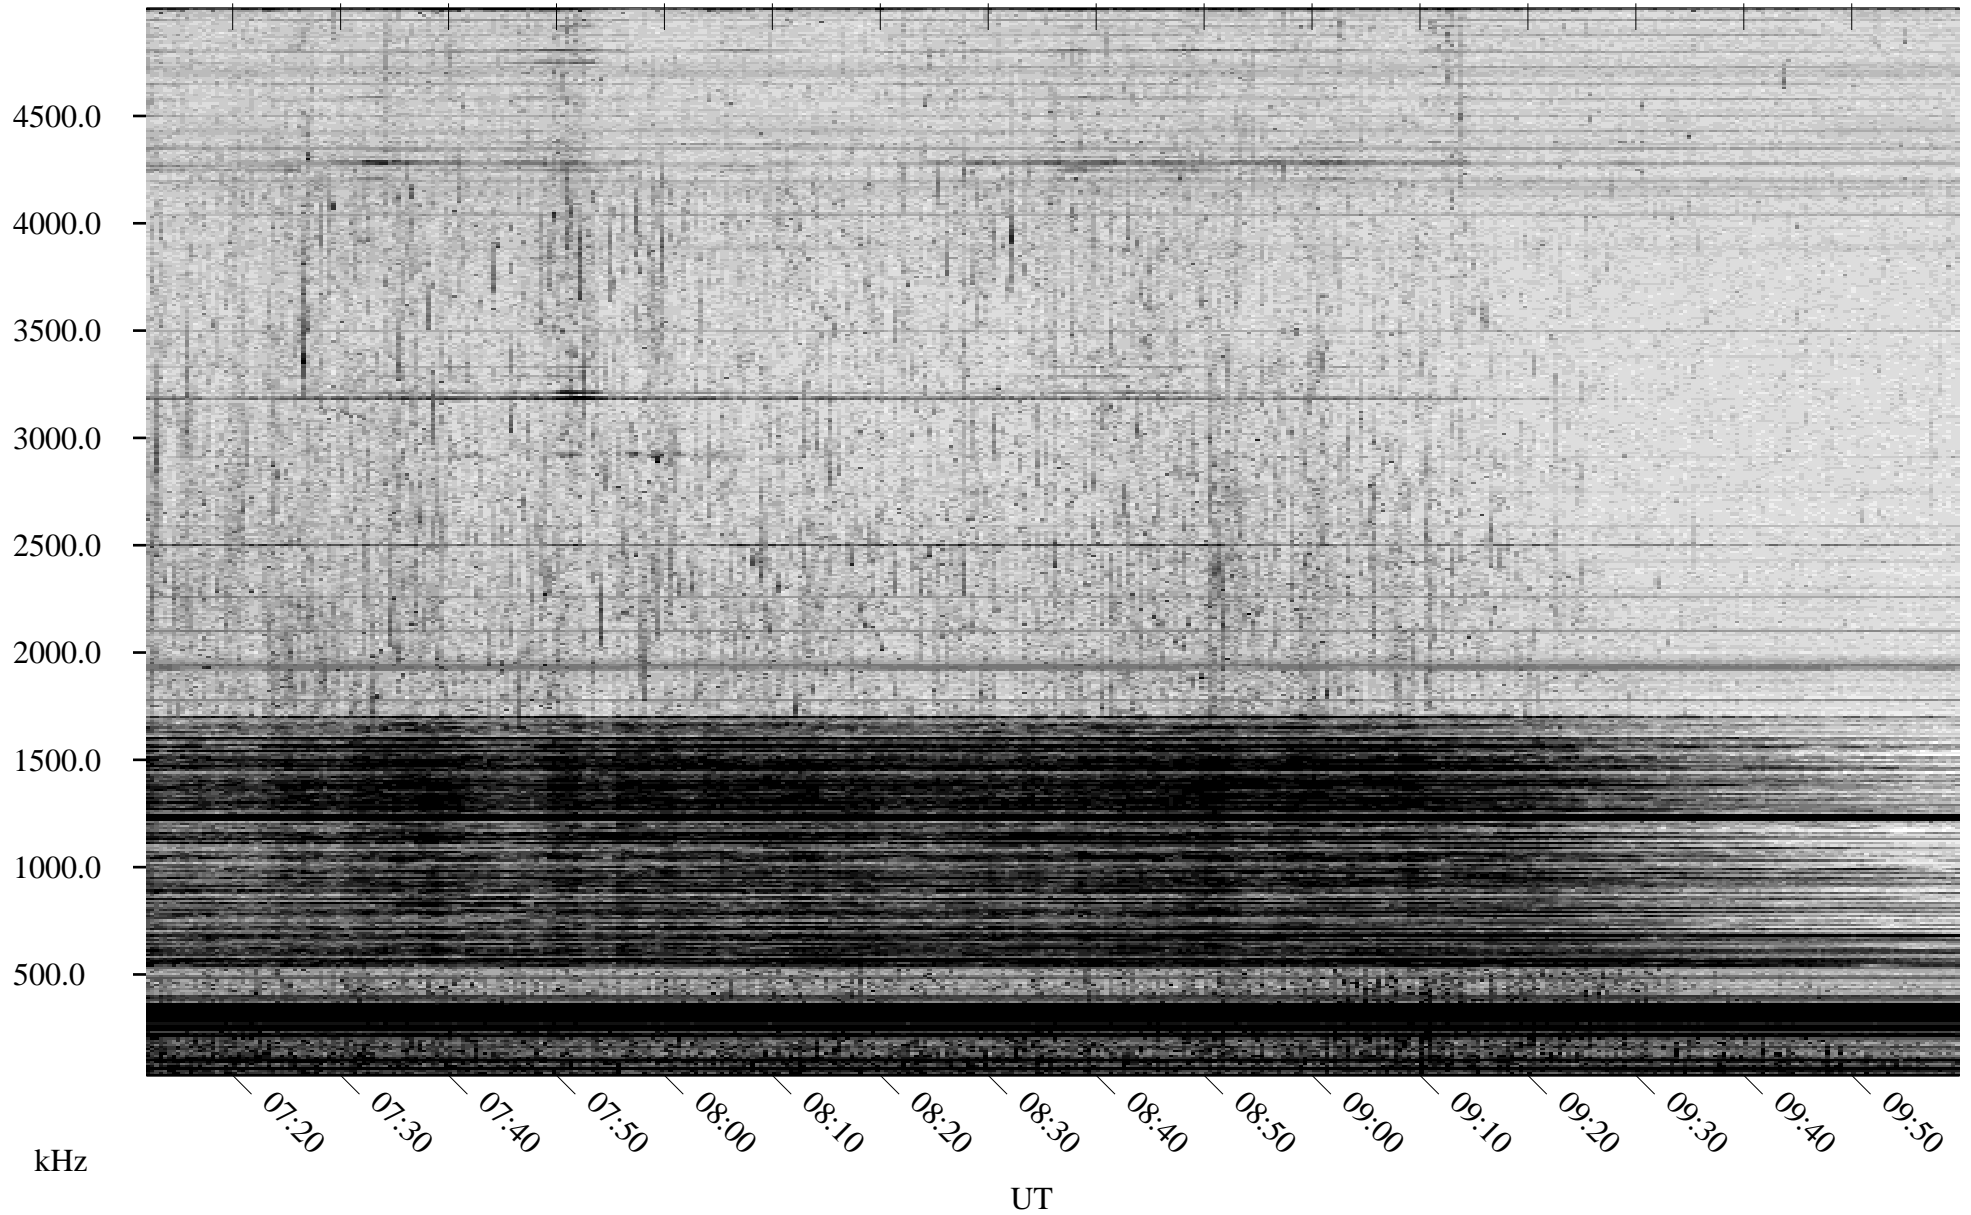

06/22/2007 Churchill, Manitoba

Linear Scale Black = 161 White = 15

CH07173L.R00m max_12

Page 1

06/22/2007 Churchill, Manitoba

Linear Scale Black = 161 White = 15

CH07173L.R00m max_12

Page 2

06/23/2007 Churchill, Manitoba

Linear Scale Black = 161 White = 15

CH07173L.R00m max_12

Page 3

06/23/2007 Churchill, Manitoba

Linear Scale Black = 161 White = 15

CH07173L.R00m max_12

Page 4

06/23/2007 Churchill, Manitoba

Linear Scale Black = 161 White = 15

CH07173L.R00m max_12

Page 5

06/23/2007 Churchill, Manitoba

Linear Scale Black = 161 White = 15

CH07173L.R00m max_12

Page 6

06/23/2007 Churchill, Manitoba

Linear Scale Black = 161 White = 15

CH07173L.R00m max_12

Page 7

06/23/2007 Churchill, Manitoba

Linear Scale Black = 161 White = 15

CH07173L.R00m max_12

Page 8