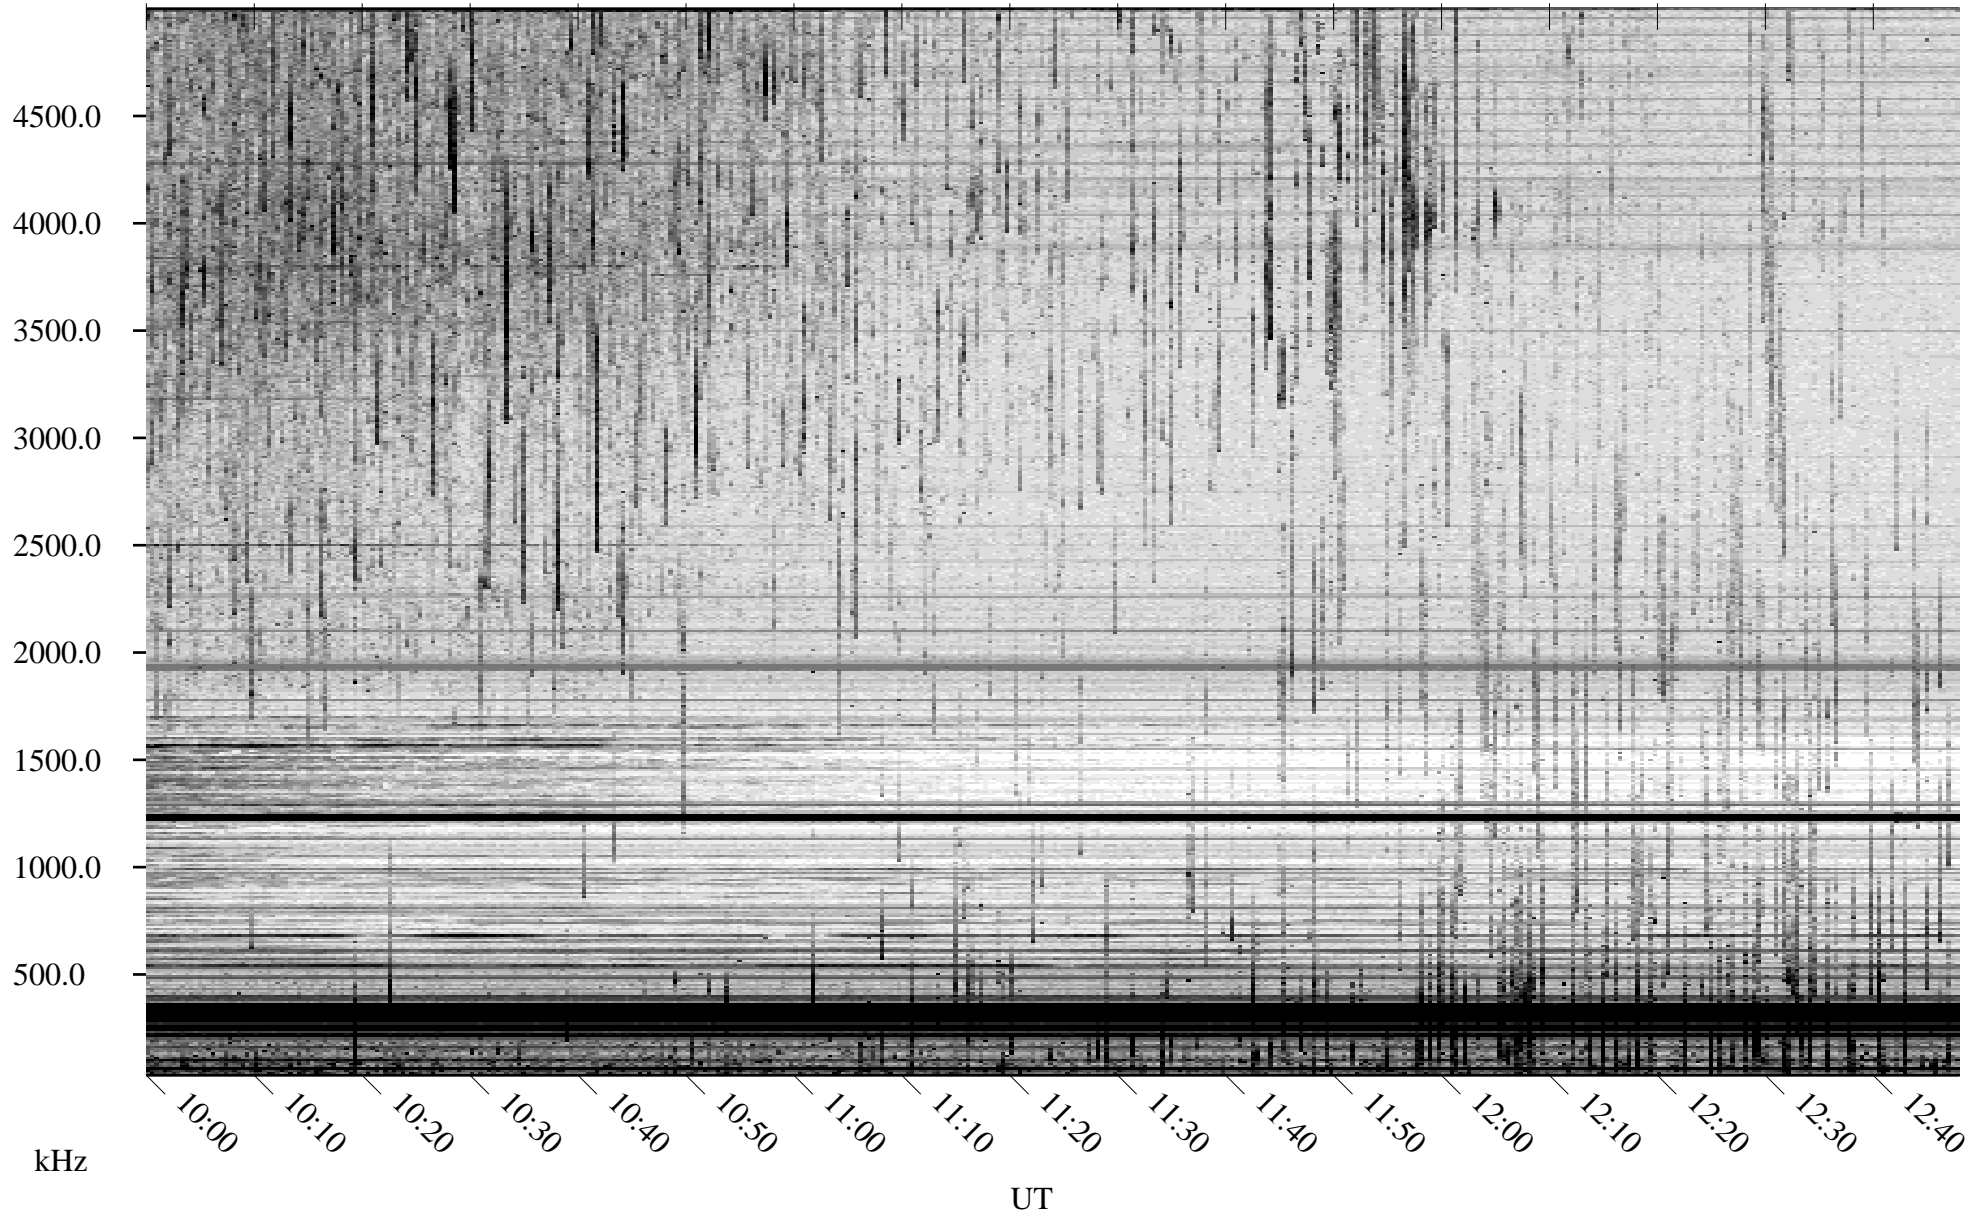

06/23/2007 Churchill, Manitoba

Linear Scale Black = 161 White = 15

CH07174L.R00m max_12

Page 1

06/23/2007 Churchill, Manitoba

Linear Scale Black = 161 White = 15

CH07174L.R00m max_12

Page 2

06/24/2007 Churchill, Manitoba

Linear Scale Black = 161 White = 15

CH07174L.R00m max_12

Page 3

06/24/2007 Churchill, Manitoba

Linear Scale Black = 161 White = 15

CH07174L.R00m max_12

Page 4

06/24/2007 Churchill, Manitoba

Linear Scale Black = 161 White = 15

CH07174L.R00m max_12

Page 5

06/24/2007 Churchill, Manitoba

Linear Scale Black = 161 White = 15

CH07174L.R00m max_12

Page 6

06/24/2007 Churchill, Manitoba

Linear Scale Black = 161 White = 15

CH07174L.R00m max_12

Page 7

06/24/2007 Churchill, Manitoba

Linear Scale Black = 161 White = 15

CH07174L.R00m max_12