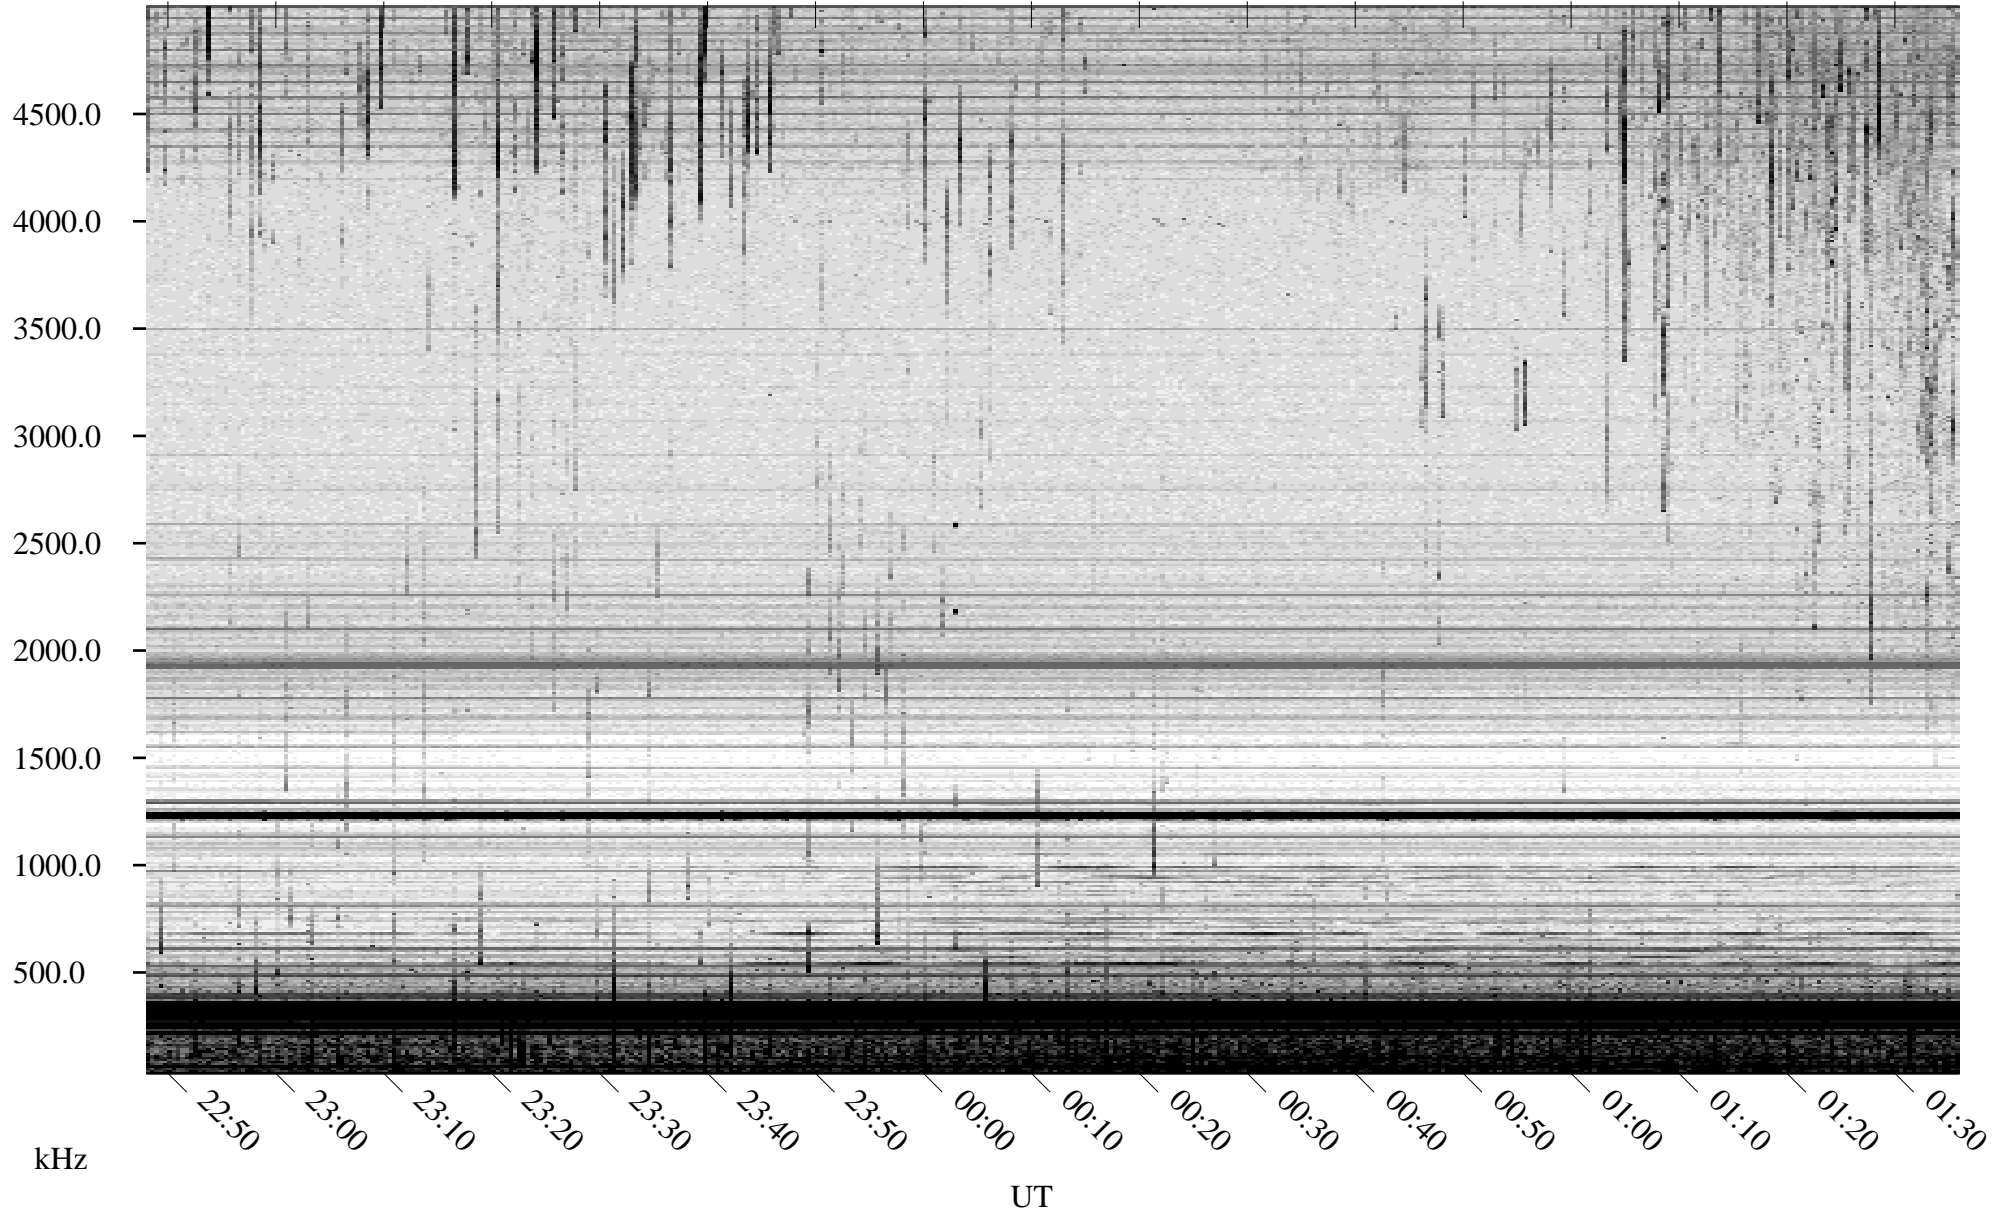

06/23/2007 Churchill, Manitoba

Linear Scale Black = 161 White = 15

CH07174L.R00m max_12

Page 1

06/23/2007 Churchill, Manitoba

Linear Scale Black = 161 White = 15

CH07174L.R00m max_12

Page 2

06/24/2007 Churchill, Manitoba

Linear Scale Black = 161 White = 15

CH07174L.R00m max_12

Page 3

06/24/2007 Churchill, Manitoba

Linear Scale Black = 161 White = 15

CH07174L.R00m max_12

Page 4

06/24/2007 Churchill, Manitoba

Linear Scale Black = 161 White = 15

CH07174L.R00m max_12

Page 5

06/24/2007 Churchill, Manitoba

Linear Scale Black = 161 White = 15

CH07174L.R00m max_12

Page 6

06/24/2007 Churchill, Manitoba

Linear Scale Black = 161 White = 15

CH07174L.R00m max_12

Page 7

06/24/2007 Churchill, Manitoba

Linear Scale Black = 161 White = 15

CH07174L.R00m max_12