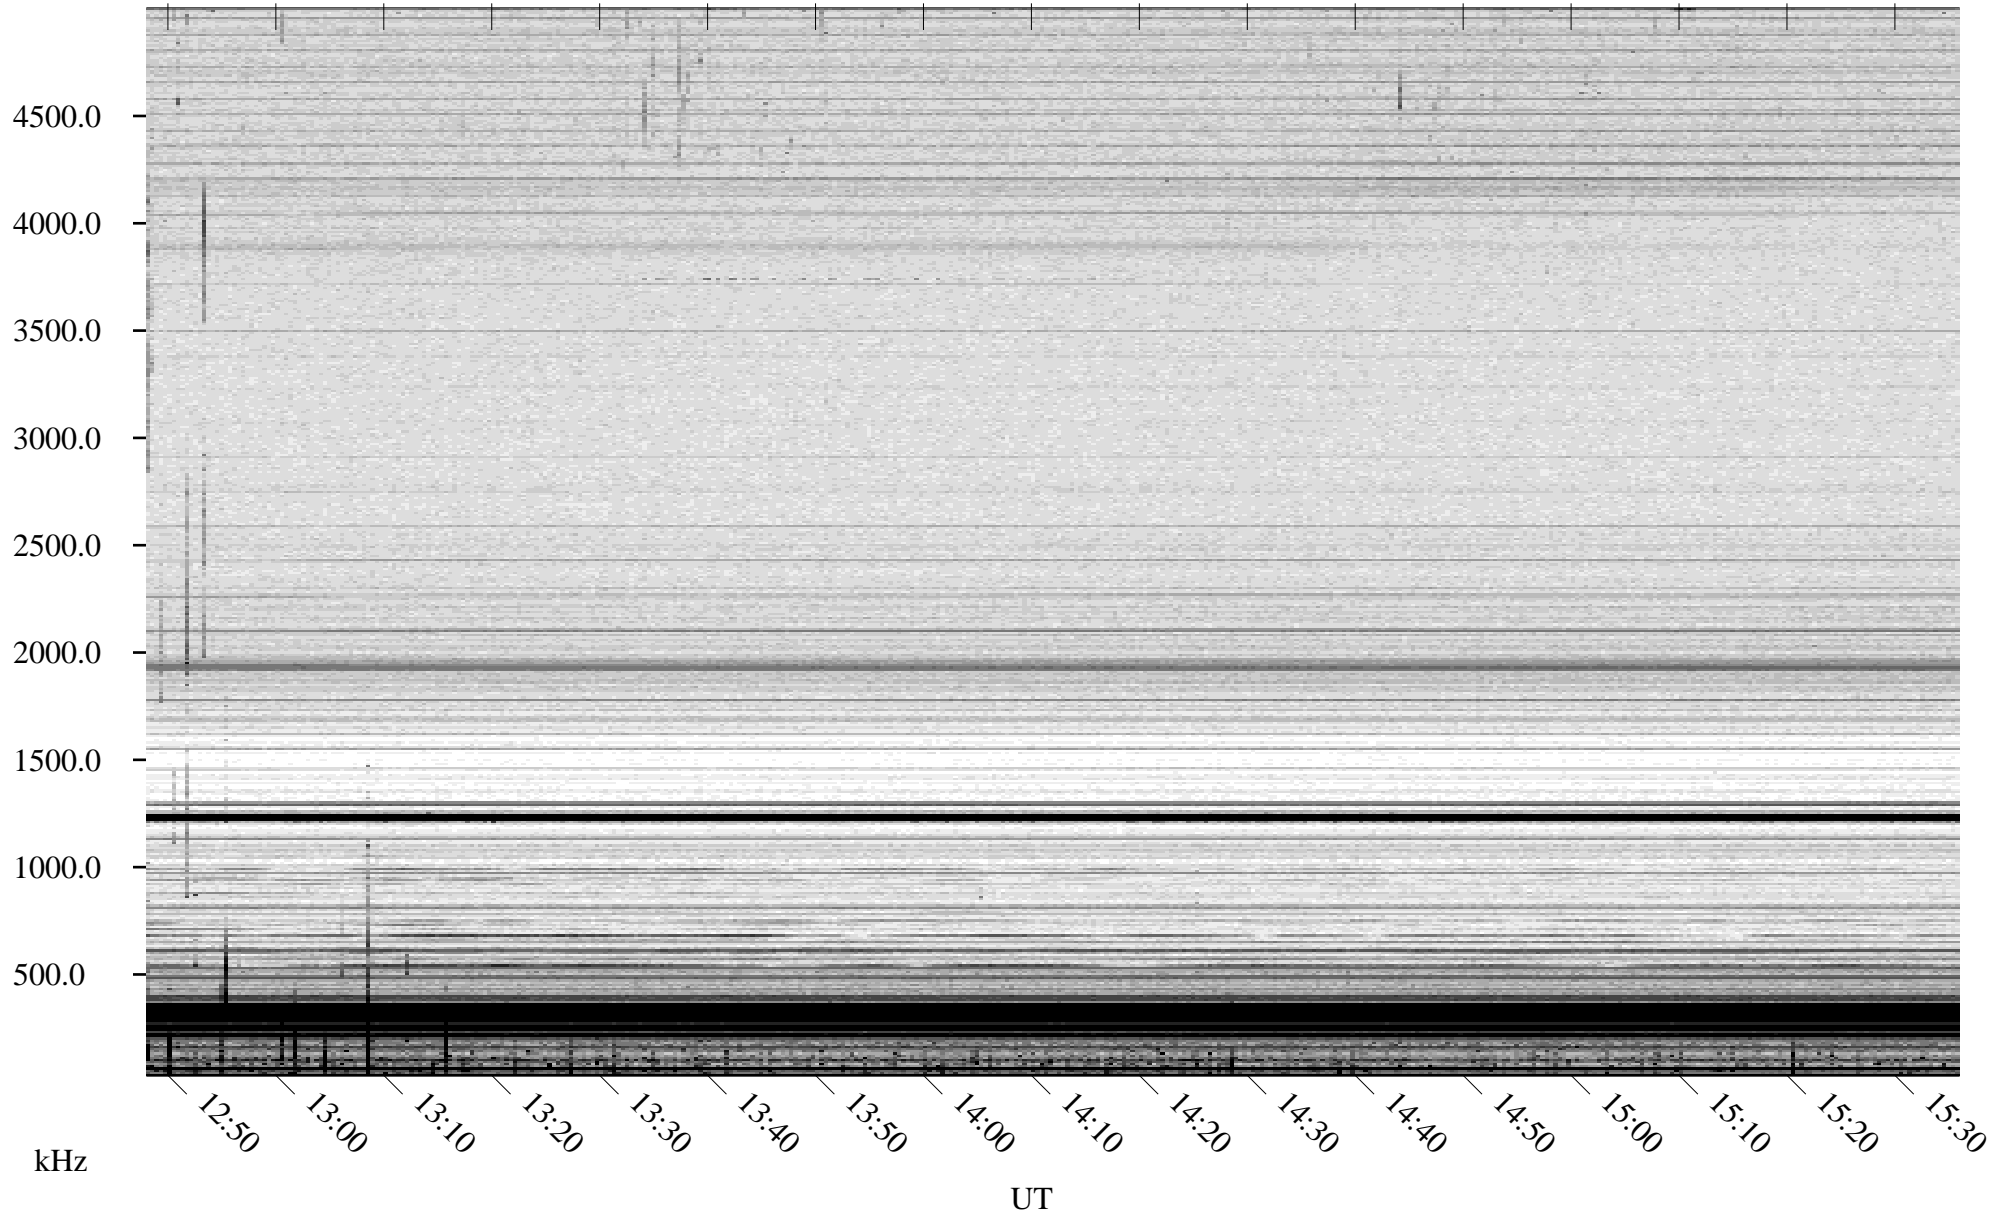

06/23/2007 Churchill, Manitoba

Linear Scale Black = 161 White = 15

CH07174L.R00m max_12

Page 1

06/23/2007 Churchill, Manitoba

Linear Scale Black = 161 White = 15

CH07174L.R00m max_12

Page 2

06/24/2007 Churchill, Manitoba

Linear Scale Black = 161 White = 15

CH07174L.R00m max_12

Page 3

06/24/2007 Churchill, Manitoba

Linear Scale Black = 161 White = 15

CH07174L.R00m max_12

Page 4

06/24/2007 Churchill, Manitoba

Linear Scale Black = 161 White = 15

CH07174L.R00m max_12

Page 5

06/24/2007 Churchill, Manitoba

Linear Scale Black = 161 White = 15

CH07174L.R00m max_12

Page 6

06/24/2007 Churchill, Manitoba

Linear Scale Black = 161 White = 15

CH07174L.R00m max_12

Page 7

06/24/2007 Churchill, Manitoba

Linear Scale Black = 161 White = 15

CH07174L.R00m max_12