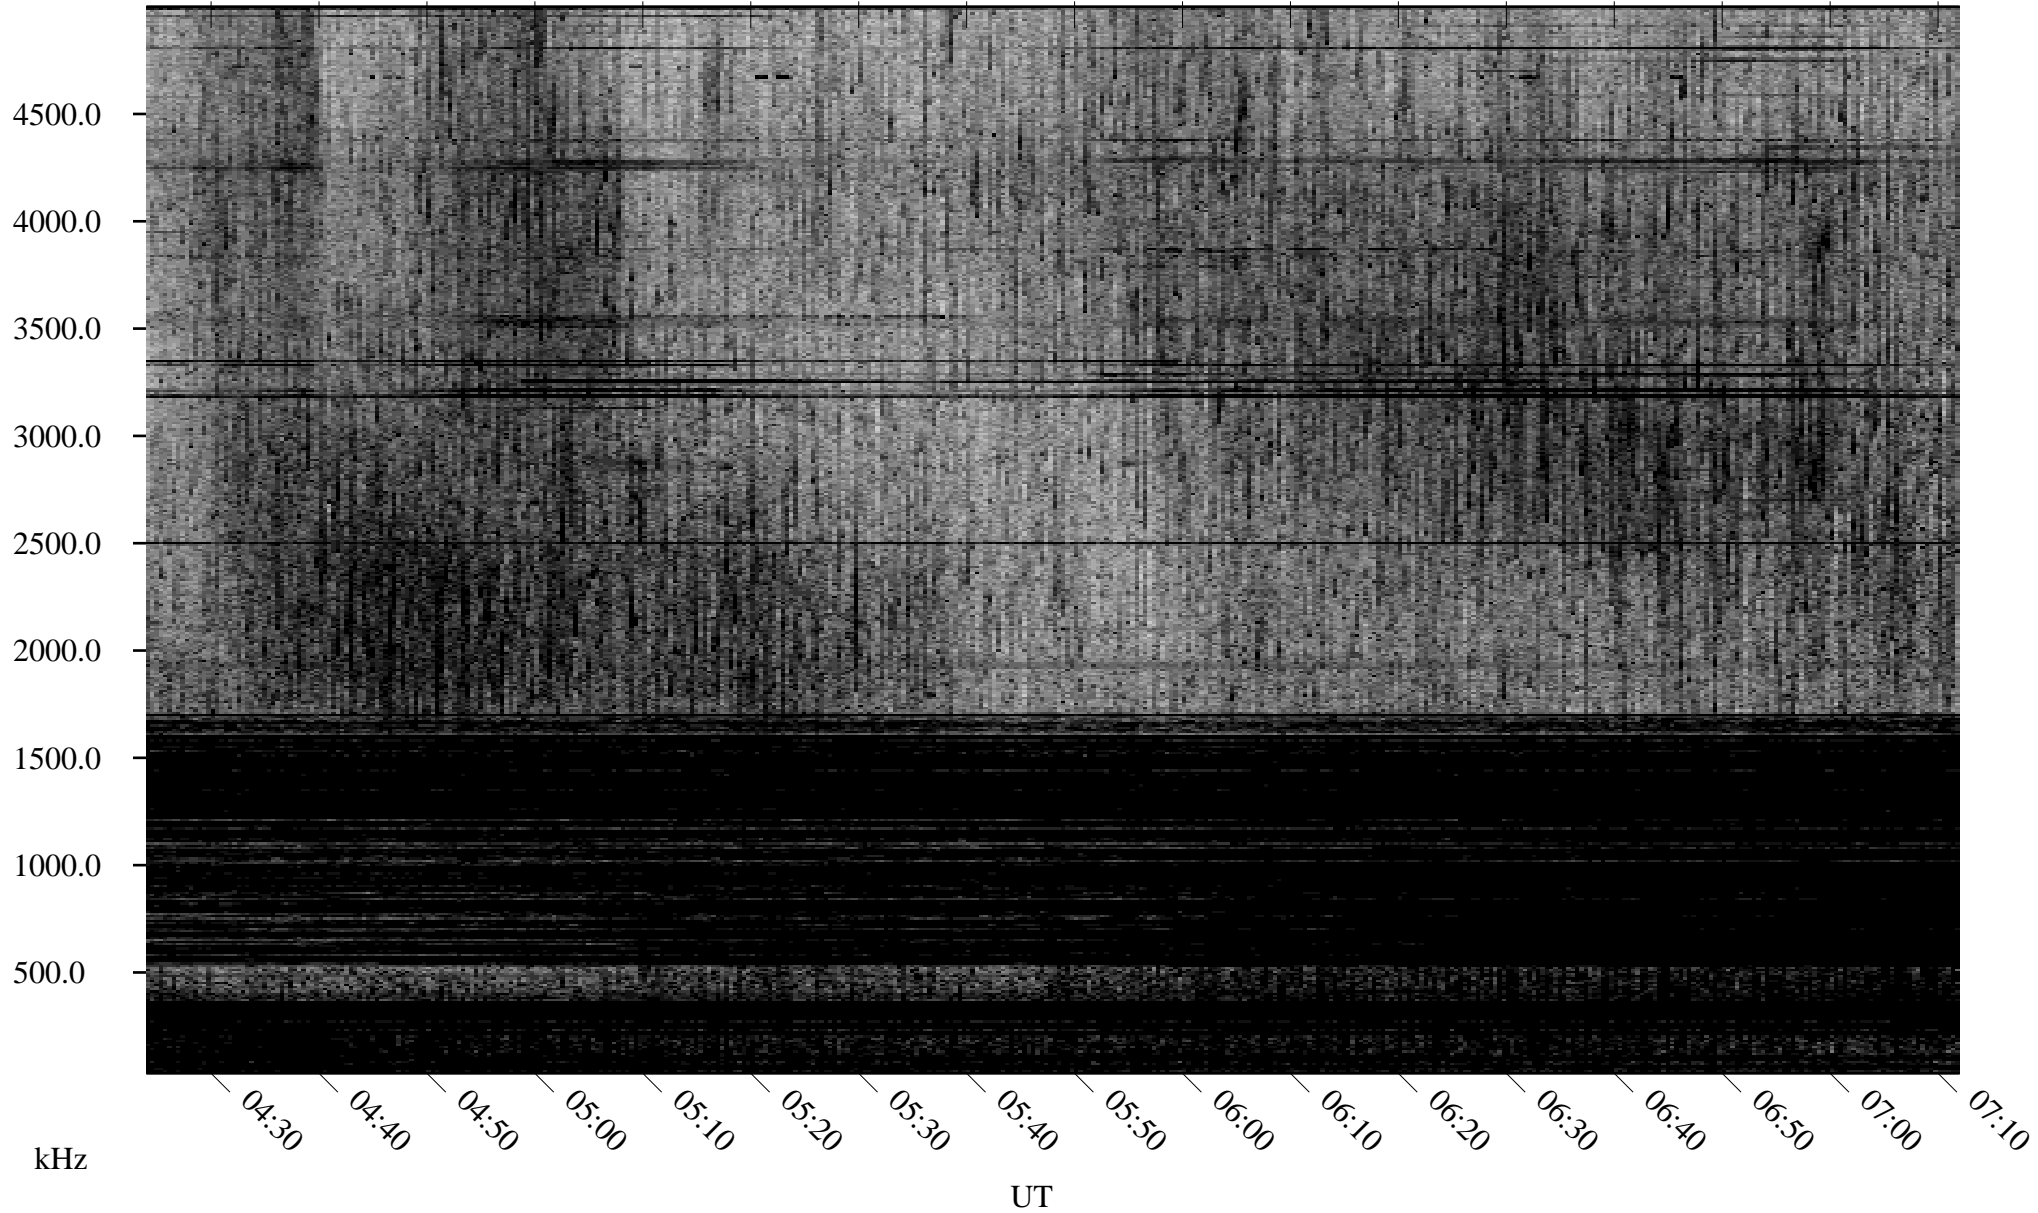

06/23/2007 Churchill, Manitoba

Linear Scale Black = 161 White = 15

CH07174L.R00m max_12

Page 1

06/23/2007 Churchill, Manitoba

Linear Scale Black = 161 White = 15

CH07174L.R00m max_12

Page 2

06/24/2007 Churchill, Manitoba

Linear Scale Black = 161 White = 15

CH07174L.R00m max_12

Page 3

06/24/2007 Churchill, Manitoba

Linear Scale Black = 161 White = 15

CH07174L.R00m max_12

Page 4

06/24/2007 Churchill, Manitoba

Linear Scale Black = 161 White = 15

CH07174L.R00m max_12

Page 5

06/24/2007 Churchill, Manitoba

Linear Scale Black = 161 White = 15

CH07174L.R00m max_12

Page 6

06/24/2007 Churchill, Manitoba

Linear Scale Black = 161 White = 15

CH07174L.R00m max_12

Page 7

06/24/2007 Churchill, Manitoba

Linear Scale Black = 161 White = 15

CH07174L.R00m max_12