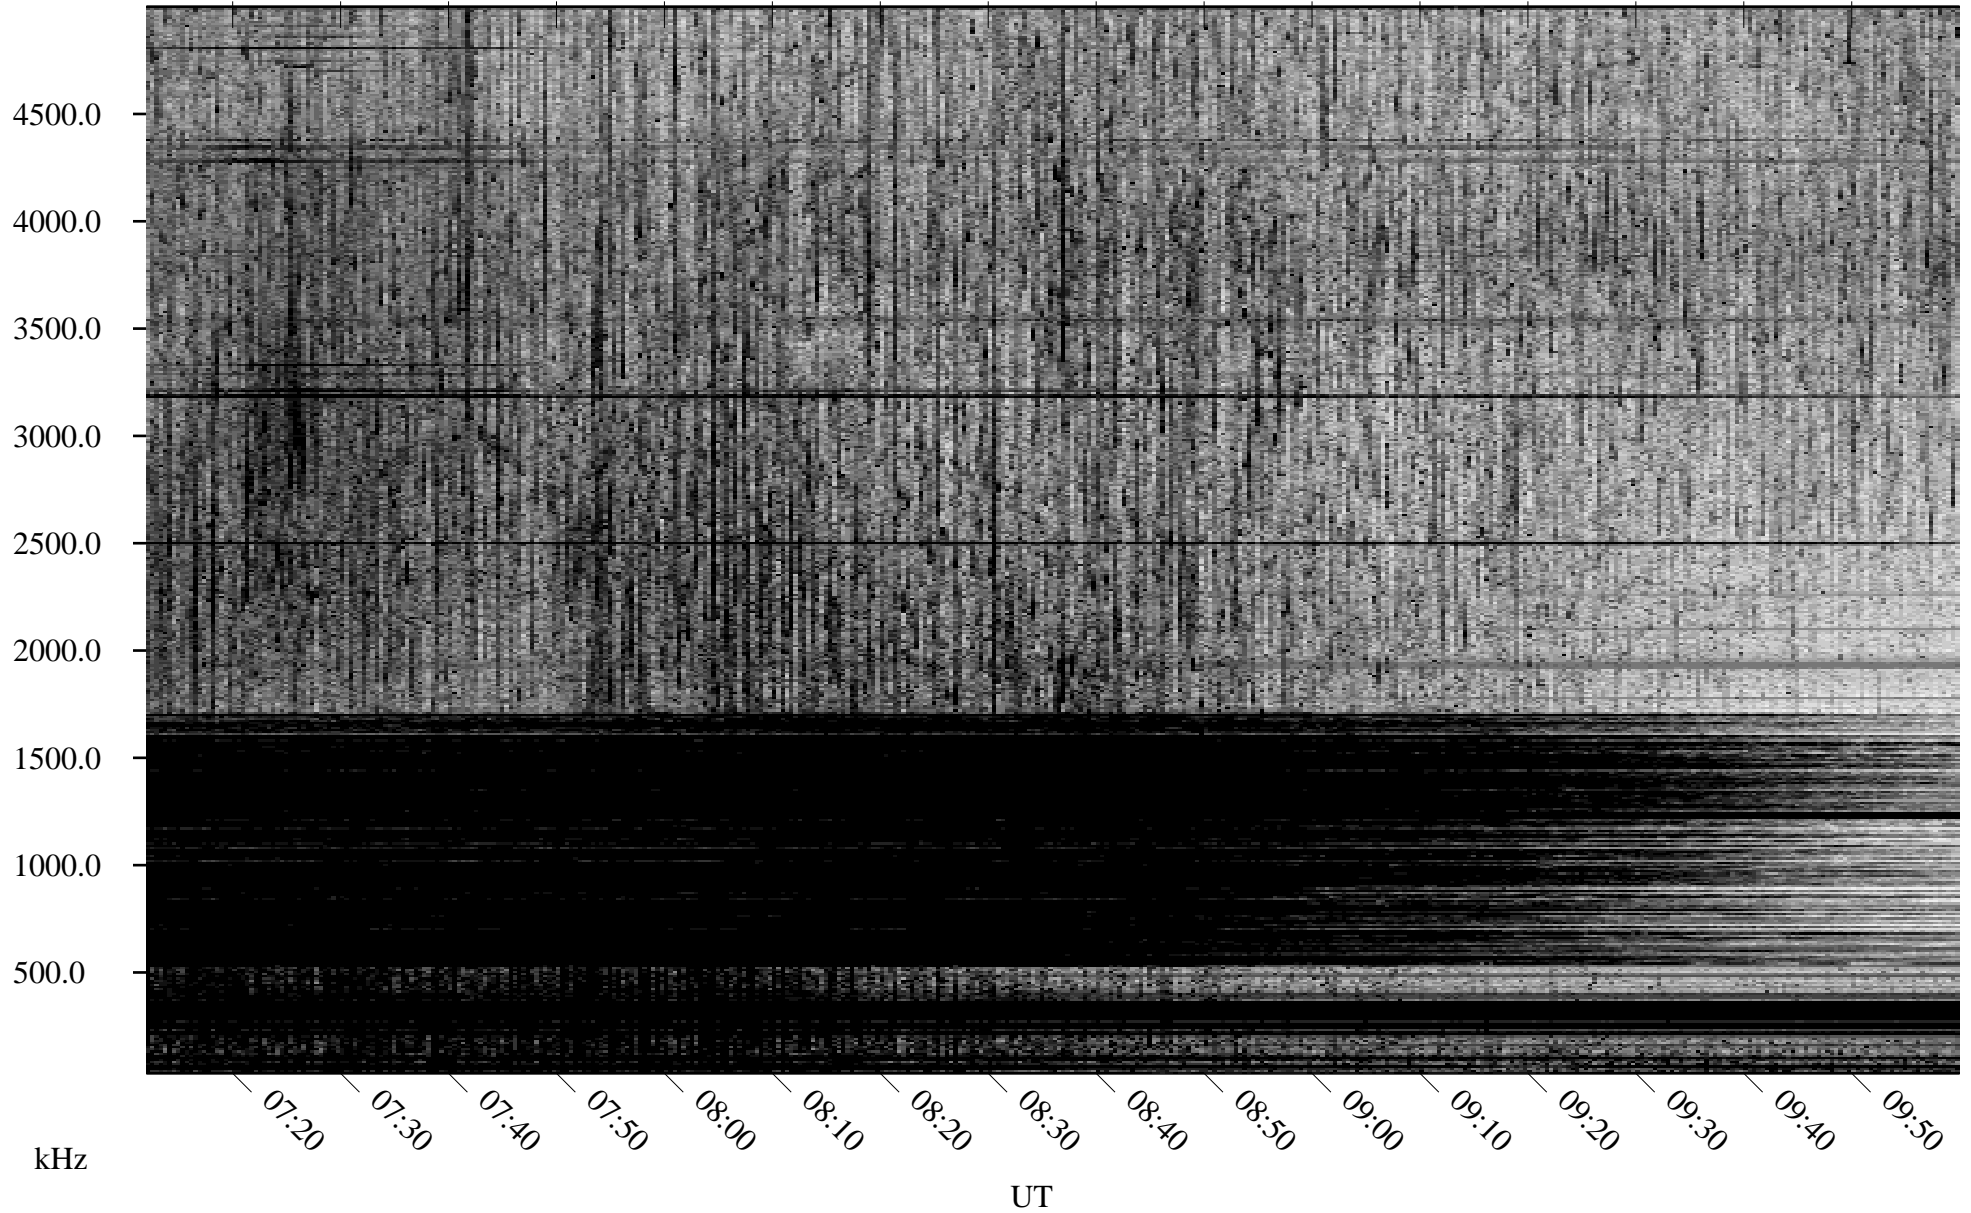

06/23/2007 Churchill, Manitoba

Linear Scale Black = 161 White = 15

CH07174L.R00m max_12

Page 1

06/23/2007 Churchill, Manitoba

Linear Scale Black = 161 White = 15

CH07174L.R00m max_12

Page 2

06/24/2007 Churchill, Manitoba

Linear Scale Black = 161 White = 15

CH07174L.R00m max_12

Page 3

06/24/2007 Churchill, Manitoba

Linear Scale Black = 161 White = 15

CH07174L.R00m max_12

Page 4

06/24/2007 Churchill, Manitoba

Linear Scale Black = 161 White = 15

CH07174L.R00m max_12

Page 5

06/24/2007 Churchill, Manitoba

Linear Scale Black = 161 White = 15

CH07174L.R00m max_12

Page 6

06/24/2007 Churchill, Manitoba

Linear Scale Black = 161 White = 15

CH07174L.R00m max_12

Page 7

06/24/2007 Churchill, Manitoba

Linear Scale Black = 161 White = 15

CH07174L.R00m max_12