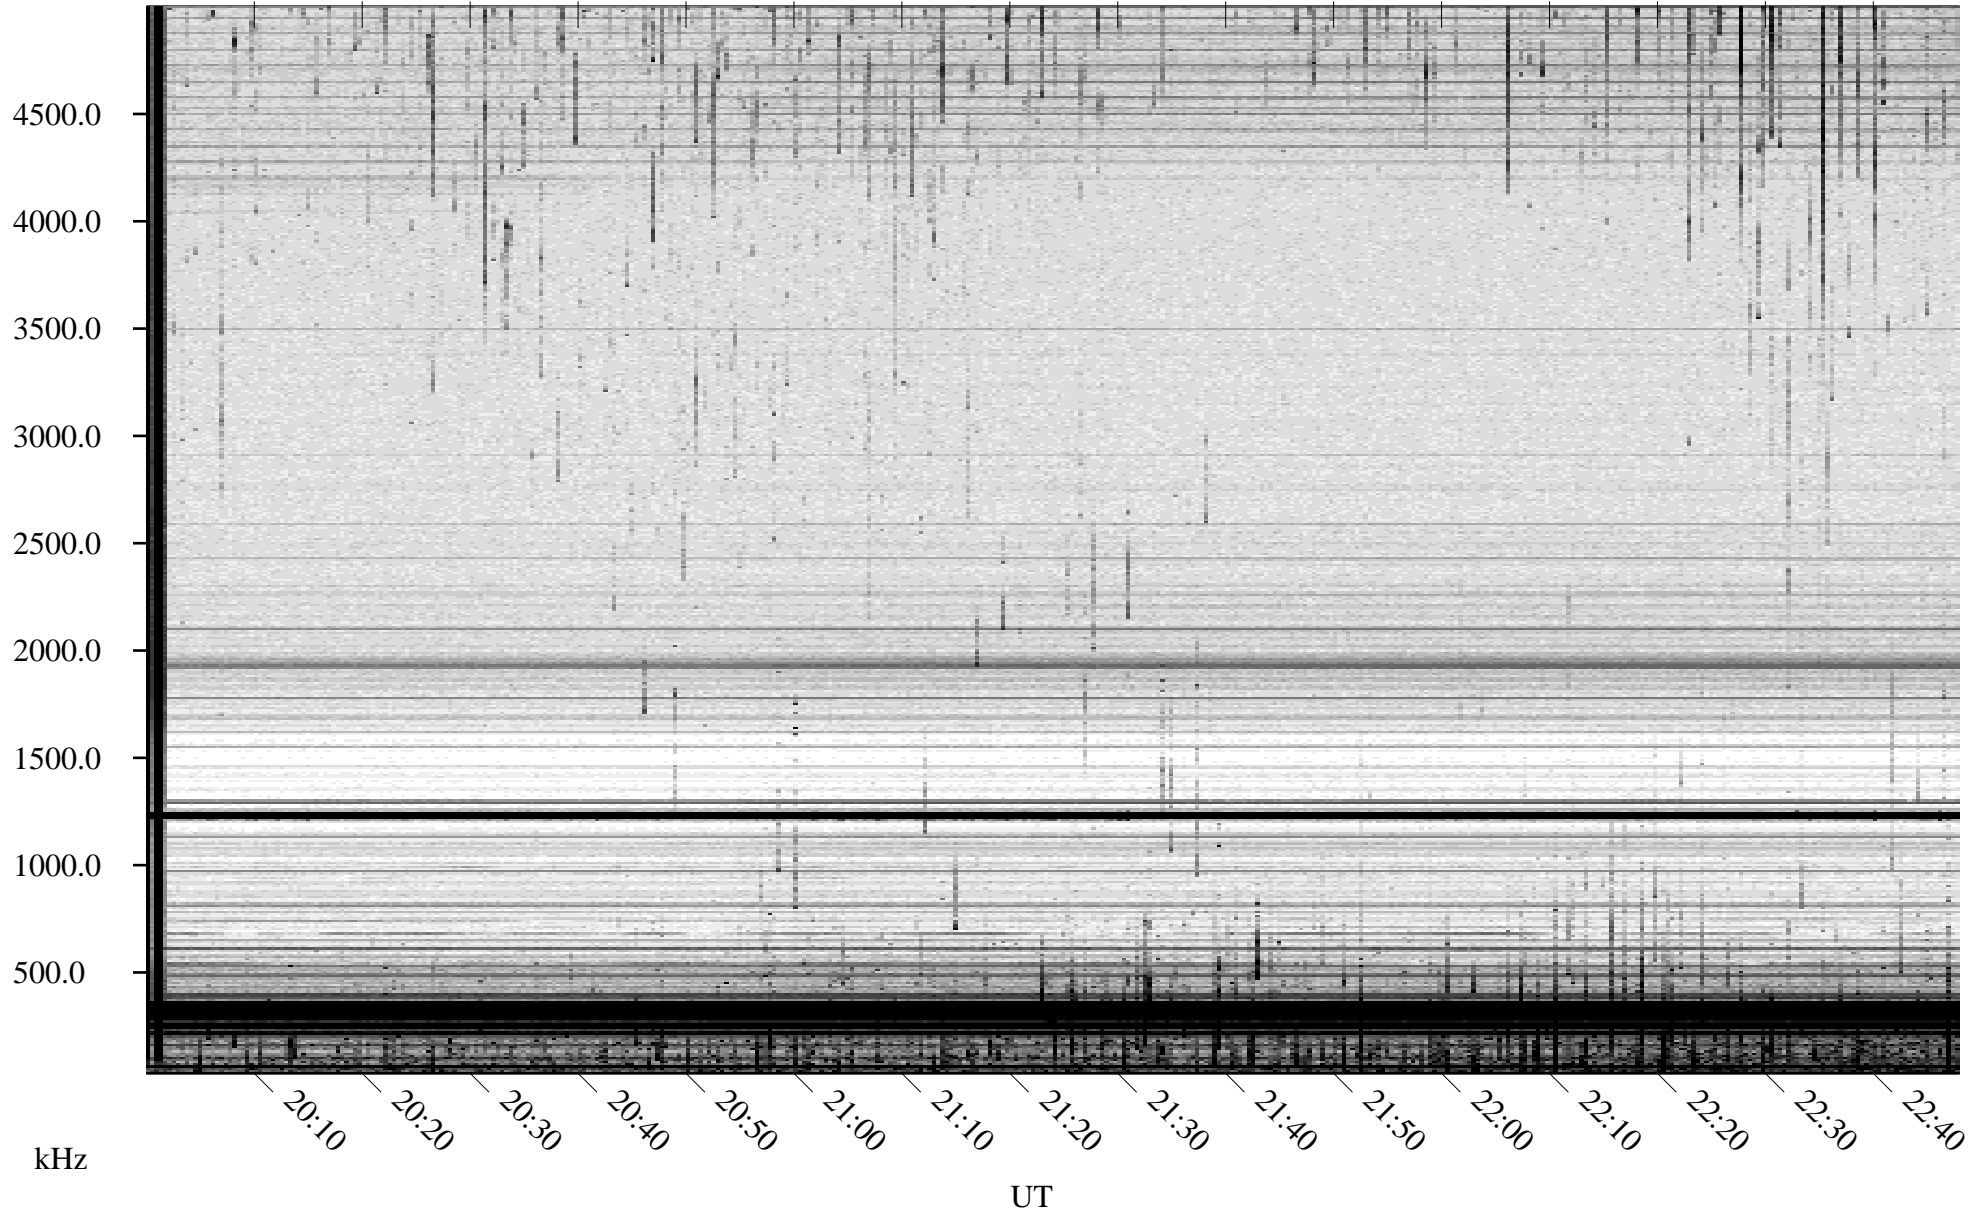

06/23/2007 Churchill, Manitoba

Linear Scale Black = 161 White = 15

CH07174L.R00m max_12

Page 1

06/23/2007 Churchill, Manitoba

Linear Scale Black = 161 White = 15

CH07174L.R00m max_12

Page 2

06/24/2007 Churchill, Manitoba

Linear Scale Black = 161 White = 15

CH07174L.R00m max_12

Page 3

06/24/2007 Churchill, Manitoba

Linear Scale Black = 161 White = 15

CH07174L.R00m max_12

Page 4

06/24/2007 Churchill, Manitoba

Linear Scale Black = 161 White = 15

CH07174L.R00m max_12

Page 5

06/24/2007 Churchill, Manitoba

Linear Scale Black = 161 White = 15

CH07174L.R00m max_12

Page 6

06/24/2007 Churchill, Manitoba

Linear Scale Black = 161 White = 15

CH07174L.R00m max_12

Page 7

06/24/2007 Churchill, Manitoba

Linear Scale Black = 161 White = 15

CH07174L.R00m max_12