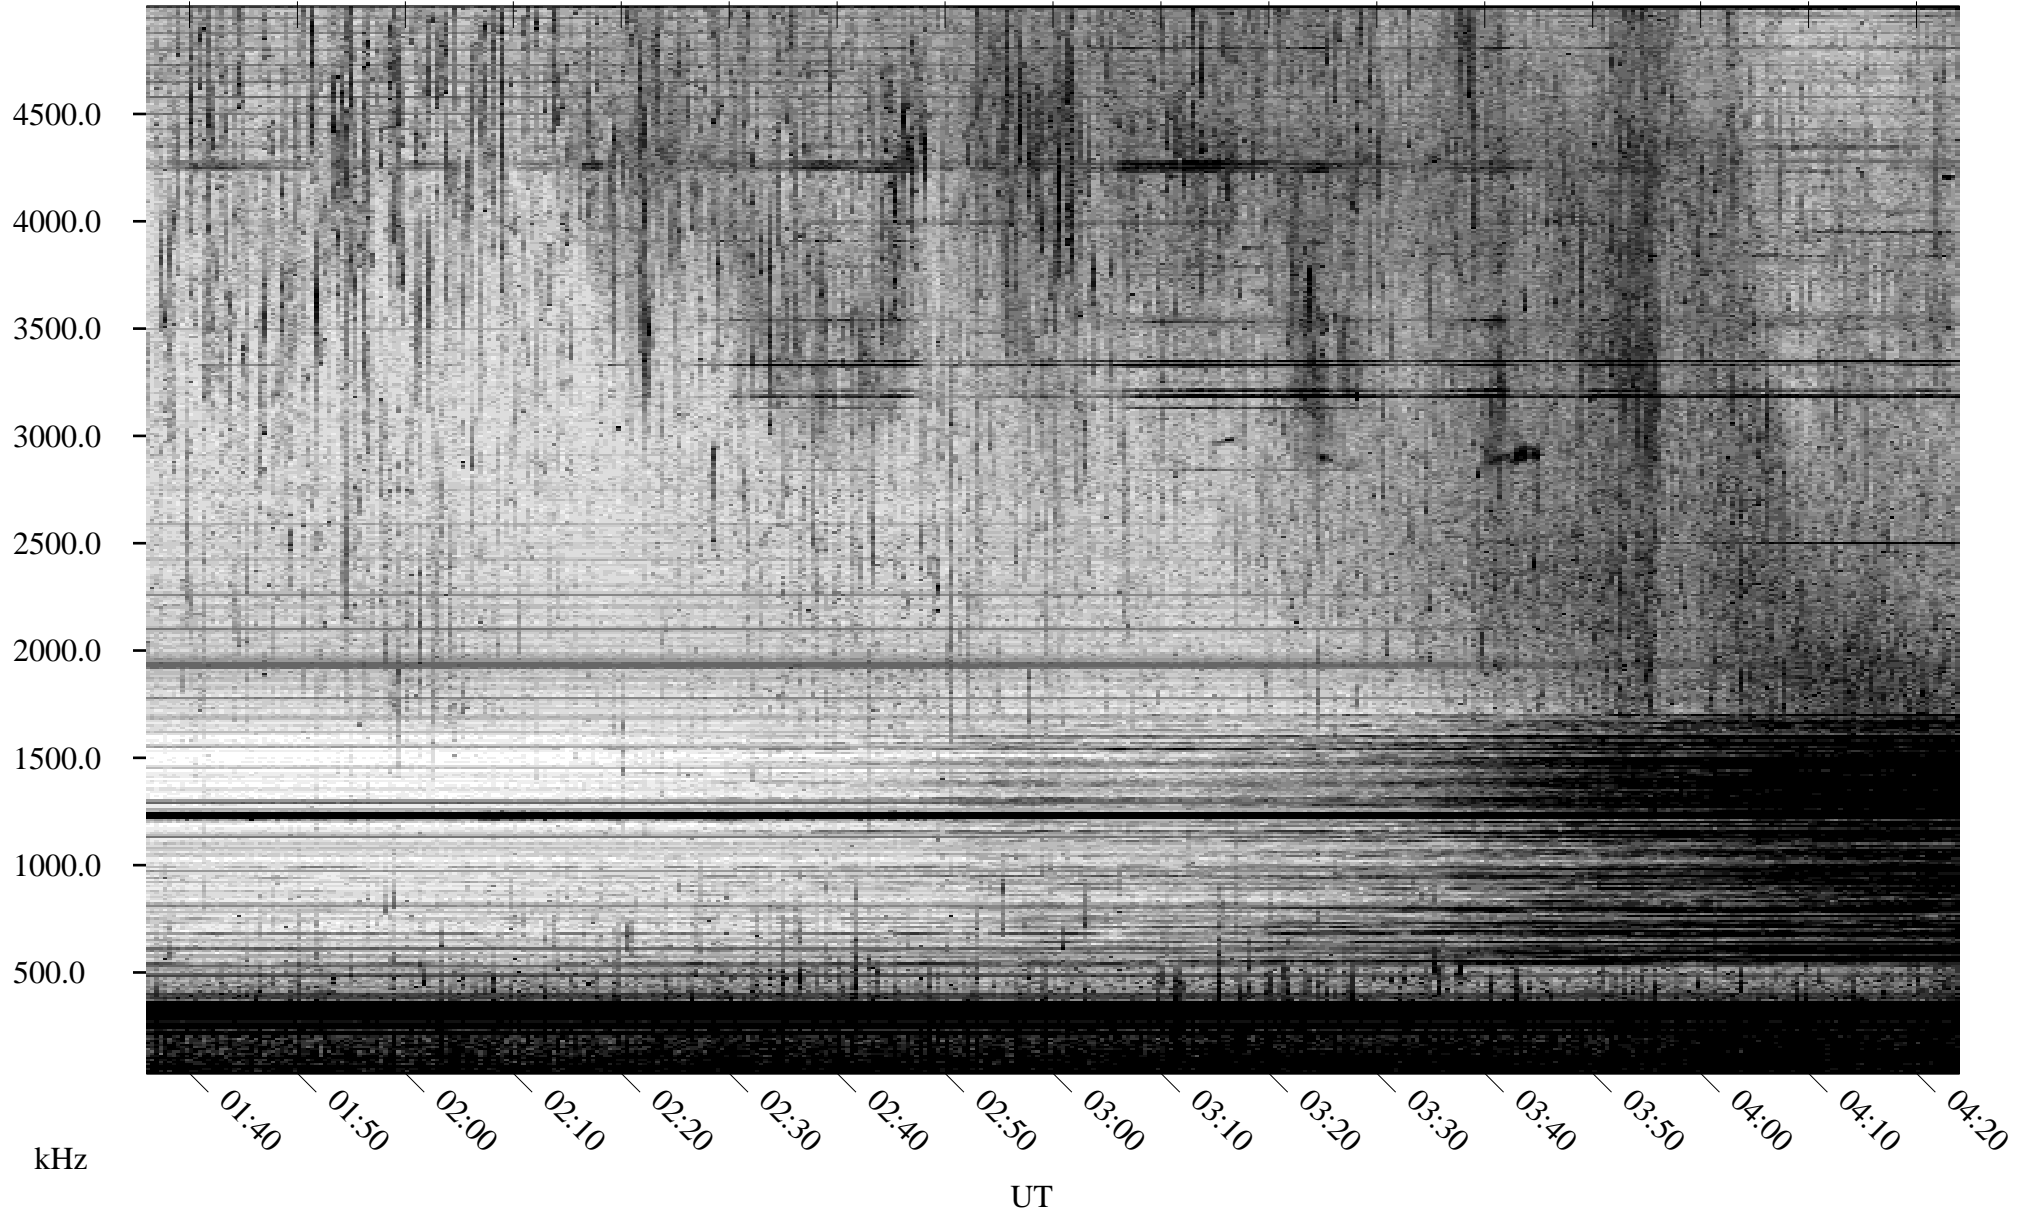

06/23/2007 Churchill, Manitoba

Linear Scale Black = 161 White = 15

CH07174L.R00m max_12

Page 1

06/23/2007 Churchill, Manitoba

Linear Scale Black = 161 White = 15

CH07174L.R00m max_12

Page 2

06/24/2007 Churchill, Manitoba

Linear Scale Black = 161 White = 15

CH07174L.R00m max_12

Page 3

06/24/2007 Churchill, Manitoba

Linear Scale Black = 161 White = 15

CH07174L.R00m max_12

Page 4

06/24/2007 Churchill, Manitoba

Linear Scale Black = 161 White = 15

CH07174L.R00m max_12

Page 5

06/24/2007 Churchill, Manitoba

Linear Scale Black = 161 White = 15

CH07174L.R00m max_12

Page 6

06/24/2007 Churchill, Manitoba

Linear Scale Black = 161 White = 15

CH07174L.R00m max_12

Page 7

06/24/2007 Churchill, Manitoba

Linear Scale Black = 161 White = 15

CH07174L.R00m max_12