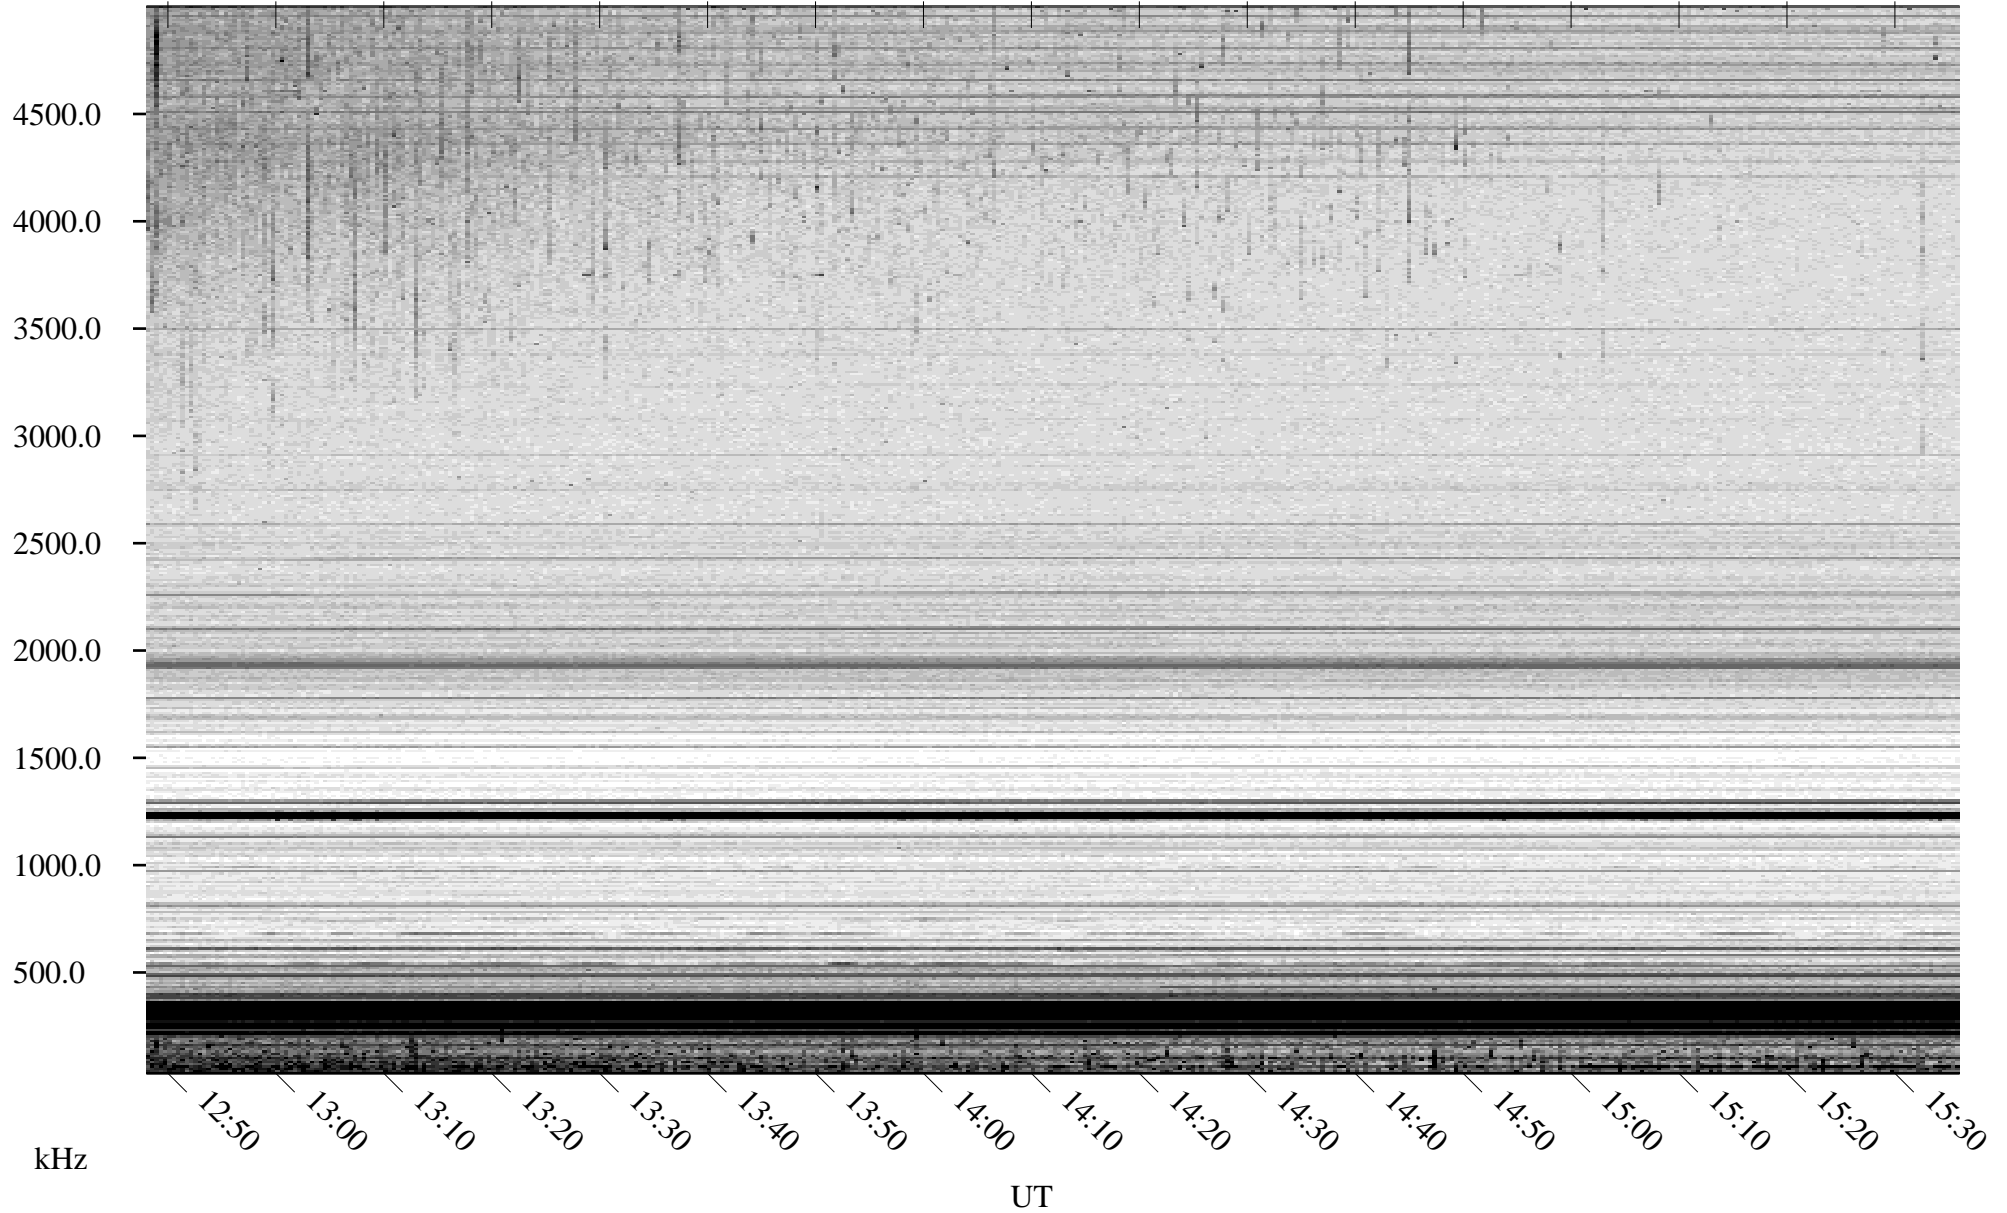

06/24/2007 Churchill, Manitoba

Linear Scale Black = 161 White = 15

CH07175L.R00m max_12

Page 1

06/24/2007 Churchill, Manitoba

Linear Scale Black = 161 White = 15

CH07175L.R00m max_12

Page 2

06/25/2007 Churchill, Manitoba

Linear Scale Black = 161 White = 15

CH07175L.R00m max_12

Page 3

06/25/2007 Churchill, Manitoba

Linear Scale Black = 161 White = 15

CH07175L.R00m max_12

Page 4

06/25/2007 Churchill, Manitoba

Linear Scale Black = 161 White = 15

CH07175L.R00m max_12

Page 5

06/25/2007 Churchill, Manitoba

Linear Scale Black = 161 White = 15

CH07175L.R00m max_12

Page 6

06/25/2007 Churchill, Manitoba

Linear Scale Black = 161 White = 15

CH07175L.R00m max_12

Page 7

06/25/2007 Churchill, Manitoba

Linear Scale Black = 161 White = 15

CH07175L.R00m max_12

Page 8