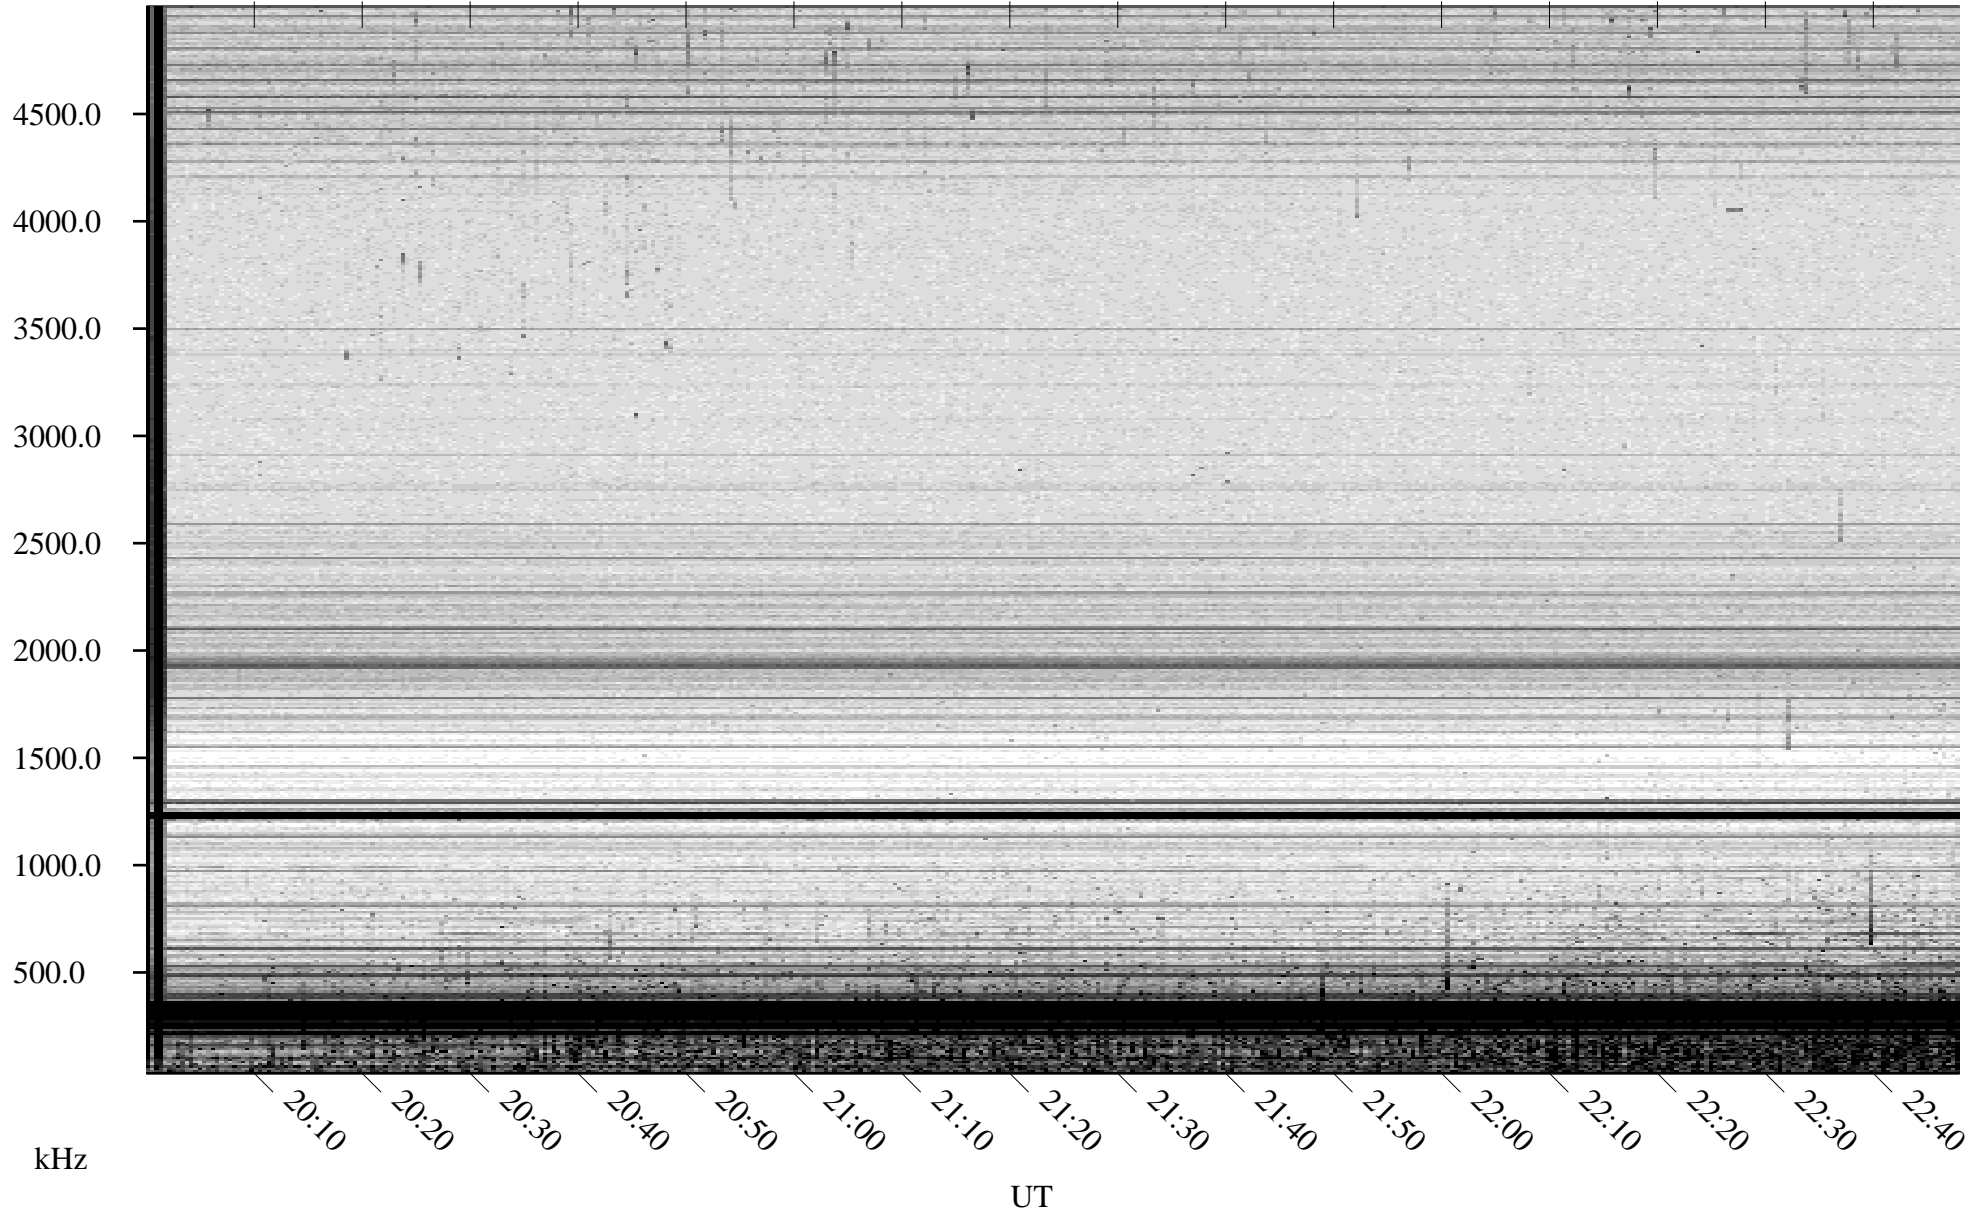

06/24/2007 Churchill, Manitoba

Linear Scale Black = 161 White = 15

CH07175L.R00m max_12

Page 1

06/24/2007 Churchill, Manitoba

Linear Scale Black = 161 White = 15

CH07175L.R00m max_12

Page 2

06/25/2007 Churchill, Manitoba

Linear Scale Black = 161 White = 15

CH07175L.R00m max_12

Page 3

06/25/2007 Churchill, Manitoba

Linear Scale Black = 161 White = 15

CH07175L.R00m max_12

Page 4

06/25/2007 Churchill, Manitoba

Linear Scale Black = 161 White = 15

CH07175L.R00m max_12

Page 5

06/25/2007 Churchill, Manitoba

Linear Scale Black = 161 White = 15

CH07175L.R00m max_12

Page 6

06/25/2007 Churchill, Manitoba

Linear Scale Black = 161 White = 15

CH07175L.R00m max_12

Page 7

06/25/2007 Churchill, Manitoba

Linear Scale Black = 161 White = 15

CH07175L.R00m max_12

Page 8