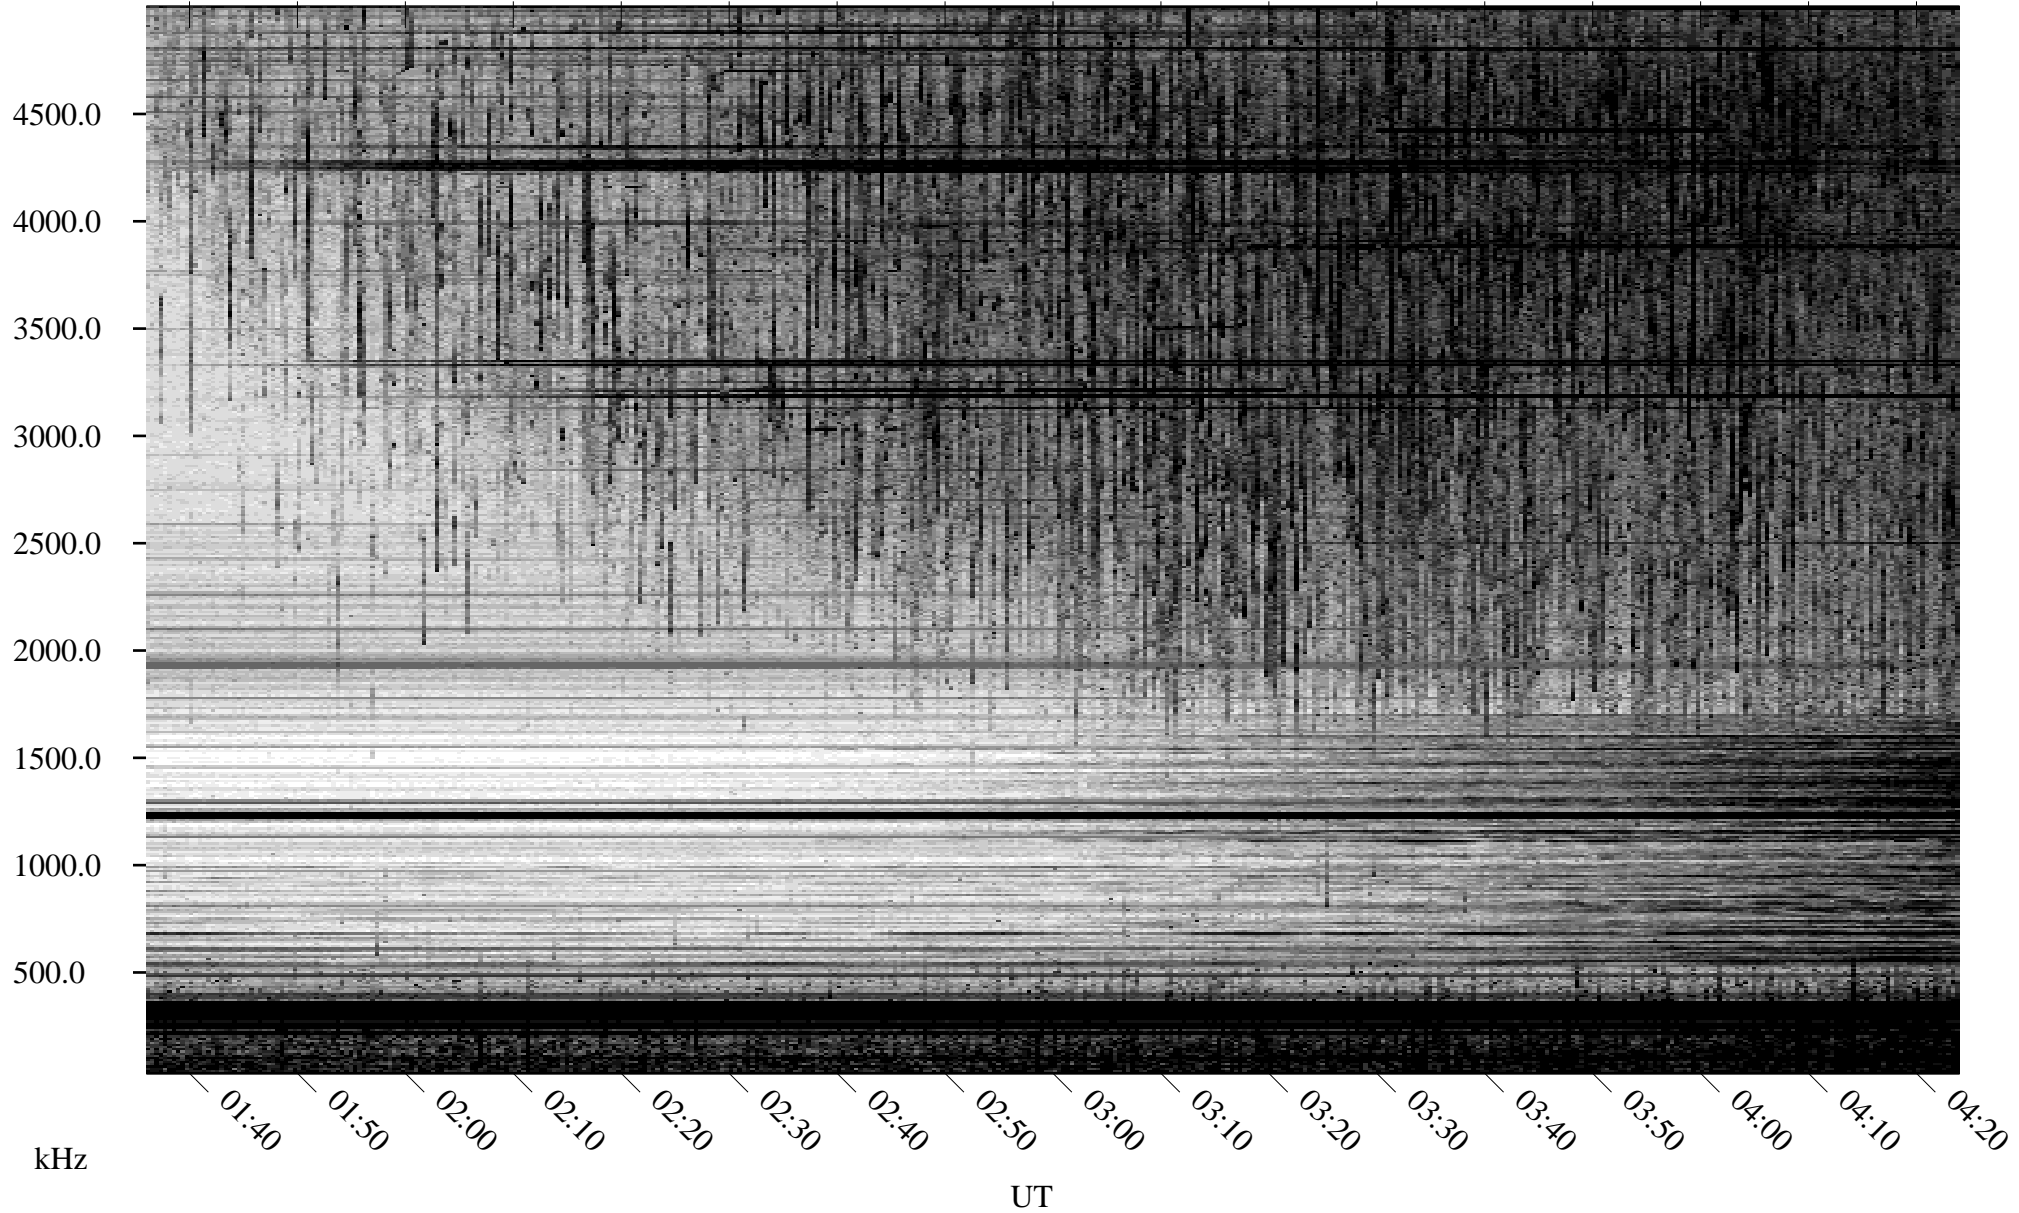

06/24/2007 Churchill, Manitoba

Linear Scale Black = 161 White = 15

CH07175L.R00m max_12

Page 1

06/24/2007 Churchill, Manitoba

Linear Scale Black = 161 White = 15

CH07175L.R00m max_12

Page 2

06/25/2007 Churchill, Manitoba

Linear Scale Black = 161 White = 15

CH07175L.R00m max_12

Page 3

06/25/2007 Churchill, Manitoba

Linear Scale Black = 161 White = 15

CH07175L.R00m max_12

Page 4

06/25/2007 Churchill, Manitoba

Linear Scale Black = 161 White = 15

CH07175L.R00m max_12

Page 5

06/25/2007 Churchill, Manitoba

Linear Scale Black = 161 White = 15

CH07175L.R00m max_12

Page 6

06/25/2007 Churchill, Manitoba

Linear Scale Black = 161 White = 15

CH07175L.R00m max_12

Page 7

06/25/2007 Churchill, Manitoba

Linear Scale Black = 161 White = 15

CH07175L.R00m max_12

Page 8