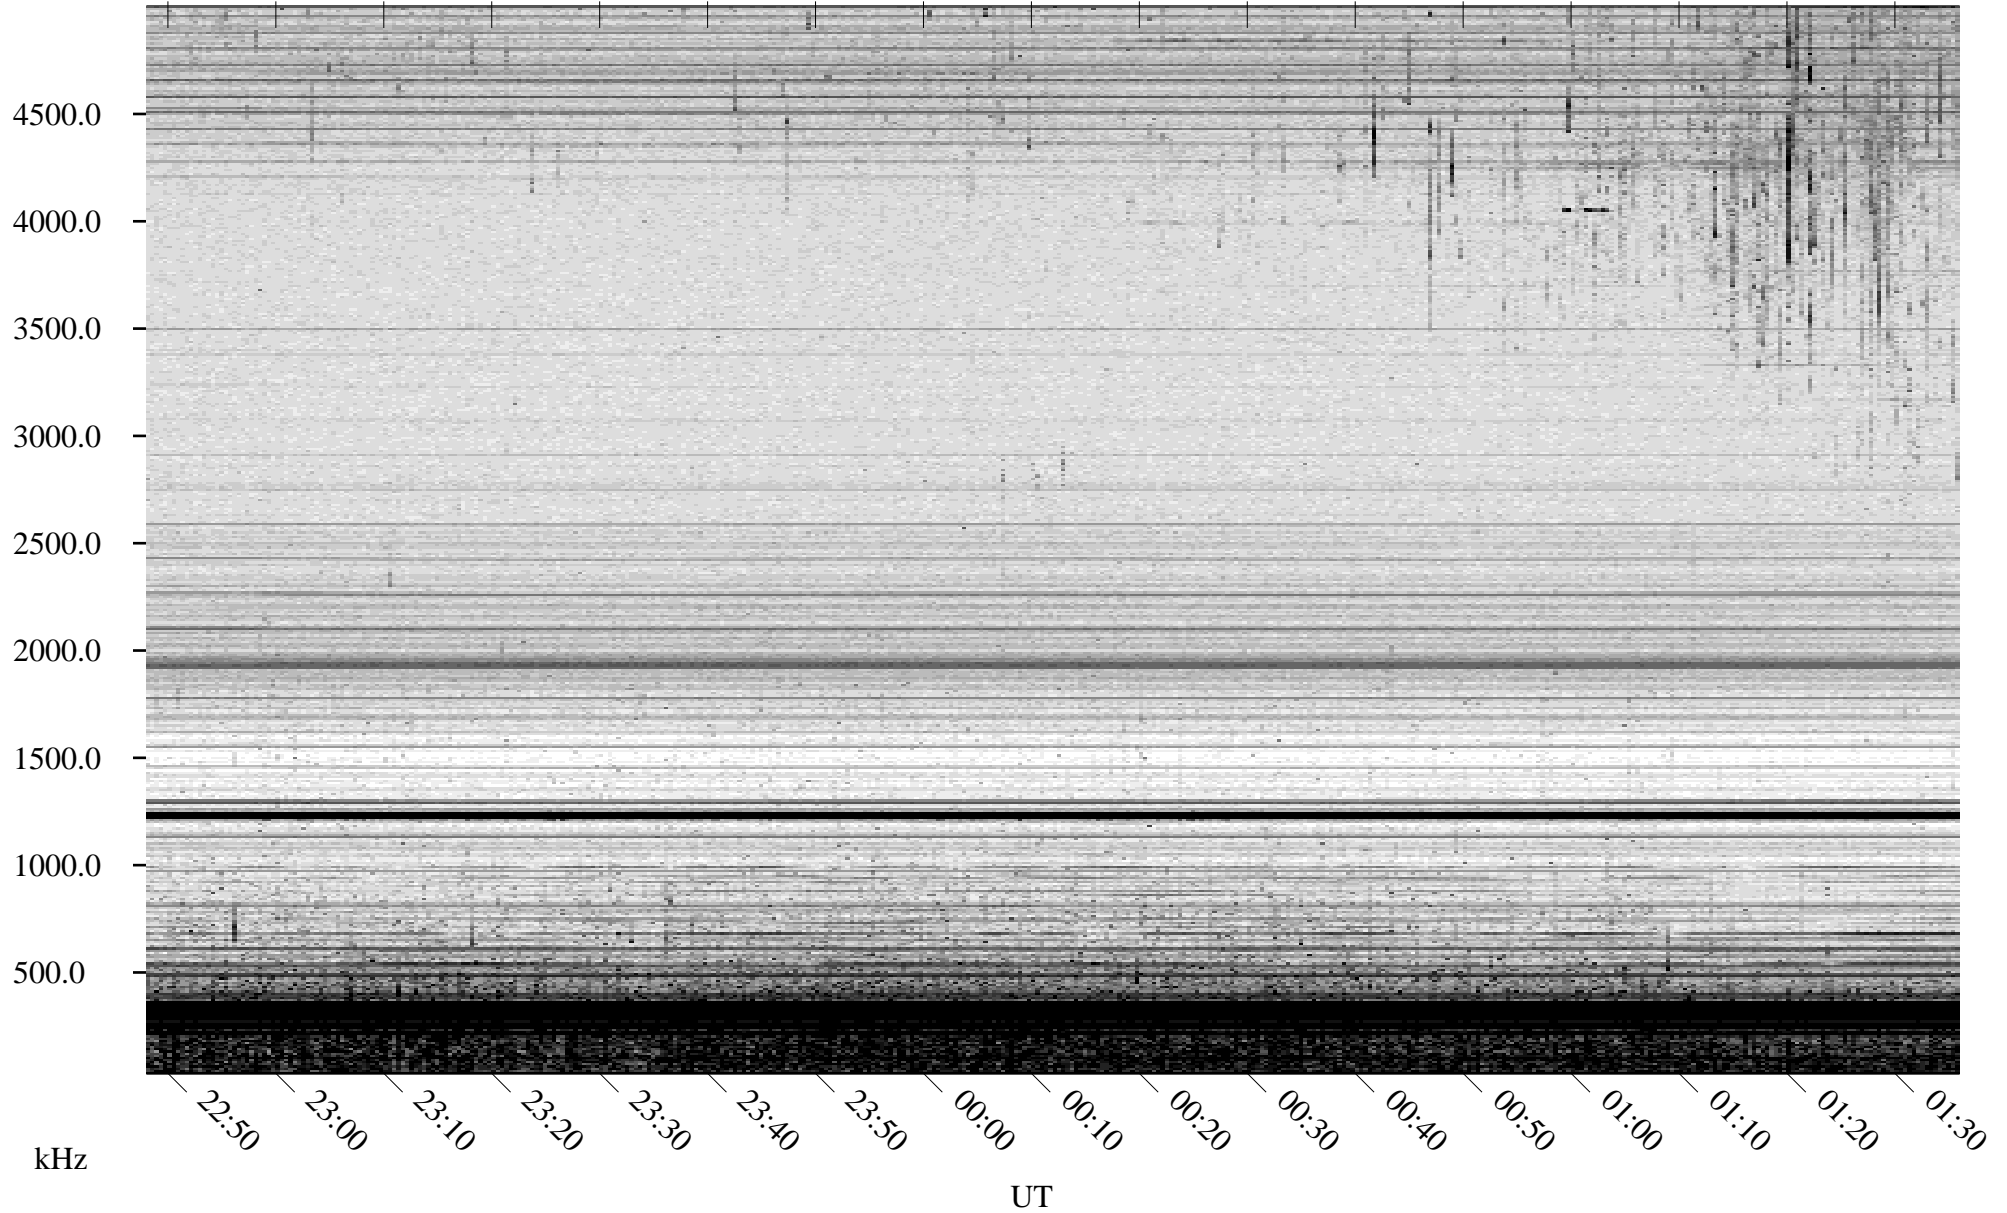

06/24/2007 Churchill, Manitoba

Linear Scale Black = 161 White = 15

CH07175L.R00m max_12

Page 1

06/24/2007 Churchill, Manitoba

Linear Scale Black = 161 White = 15

CH07175L.R00m max_12

Page 2

06/25/2007 Churchill, Manitoba

Linear Scale Black = 161 White = 15

CH07175L.R00m max_12

Page 3

06/25/2007 Churchill, Manitoba

Linear Scale Black = 161 White = 15

CH07175L.R00m max_12

Page 4

06/25/2007 Churchill, Manitoba

Linear Scale Black = 161 White = 15

CH07175L.R00m max_12

Page 5

06/25/2007 Churchill, Manitoba

Linear Scale Black = 161 White = 15

CH07175L.R00m max_12

Page 6

06/25/2007 Churchill, Manitoba

Linear Scale Black = 161 White = 15

CH07175L.R00m max_12

Page 7

06/25/2007 Churchill, Manitoba

Linear Scale Black = 161 White = 15

CH07175L.R00m max_12

Page 8