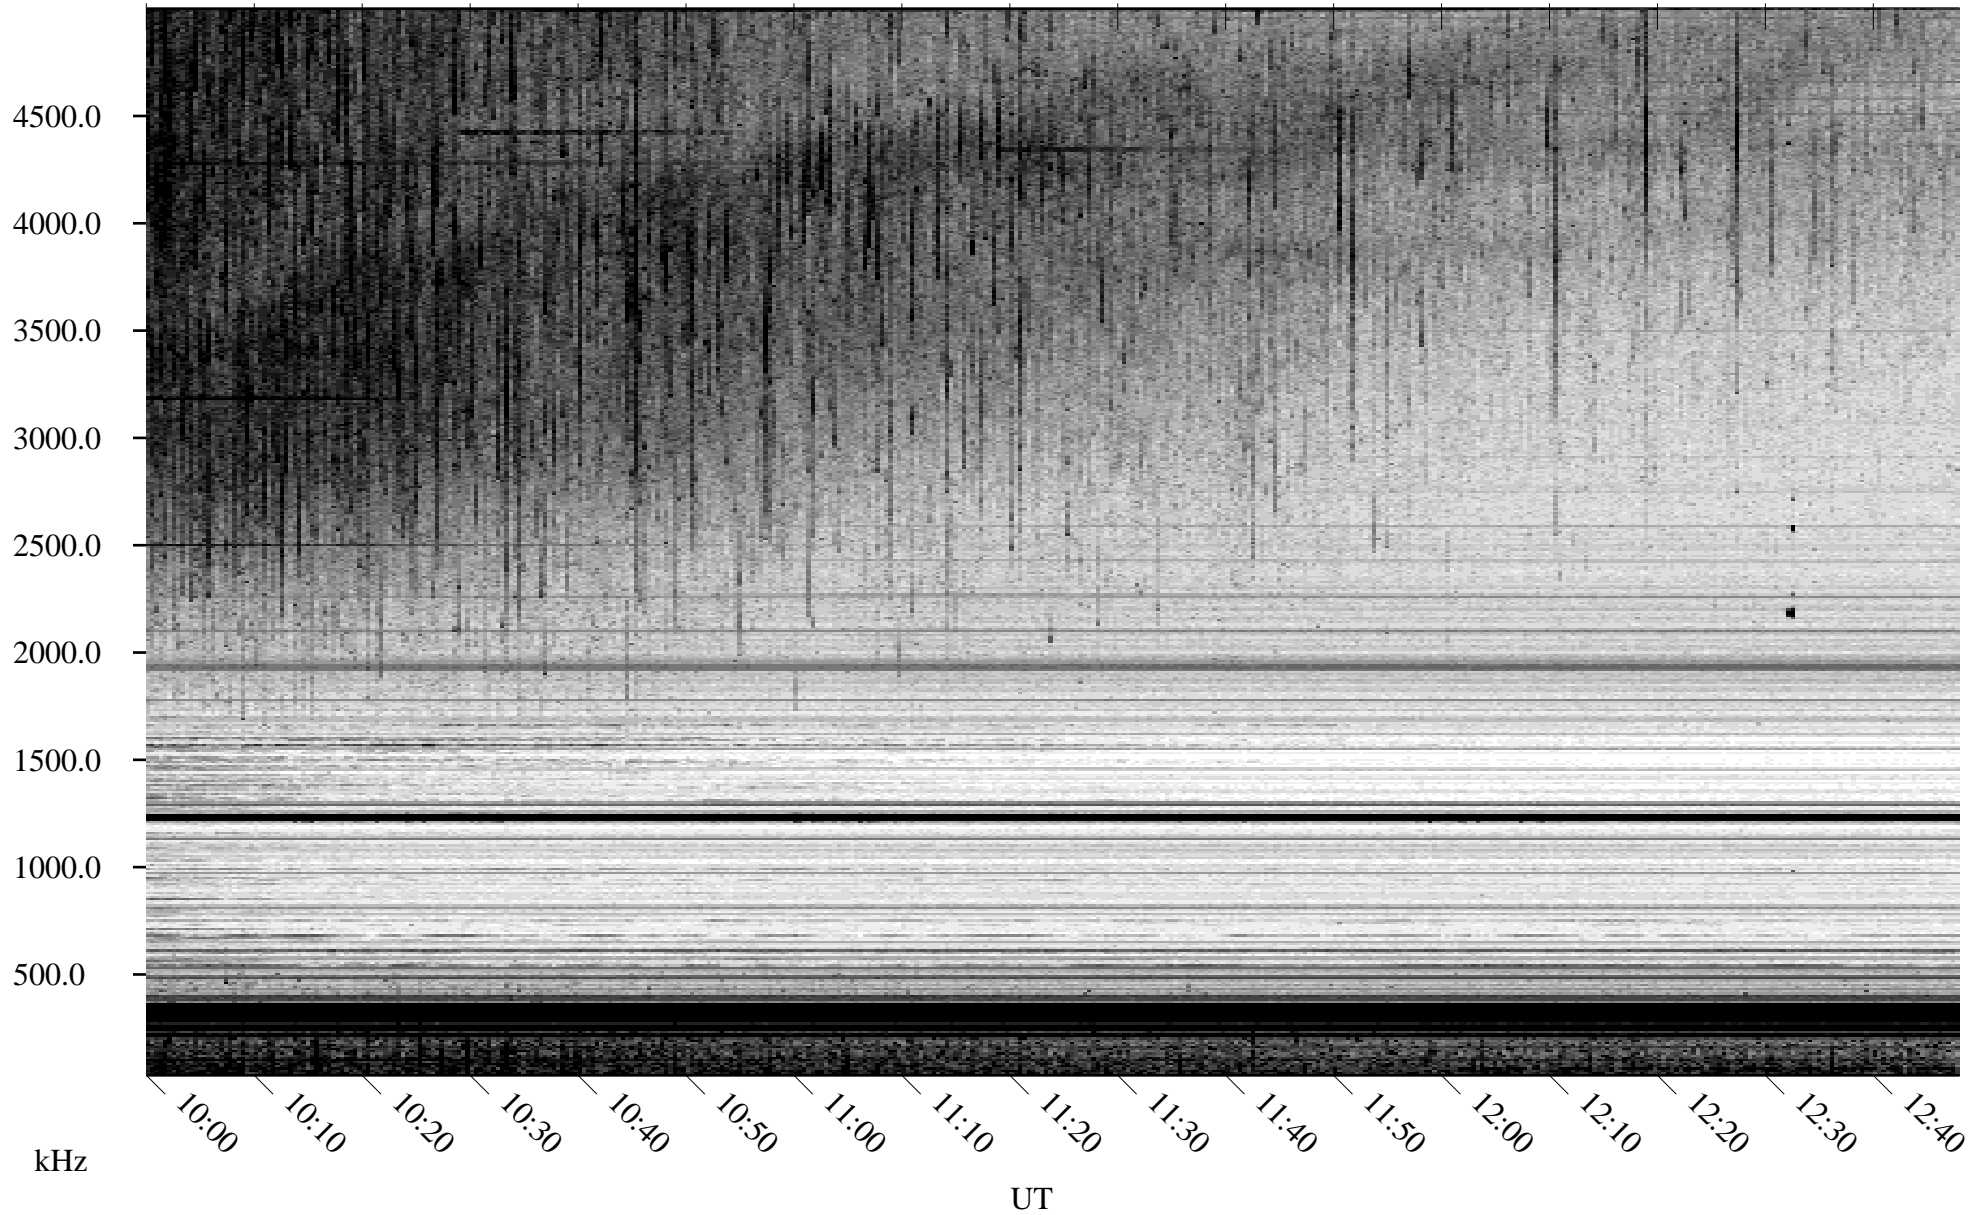

06/24/2007 Churchill, Manitoba

Linear Scale Black = 161 White = 15

CH07175L.R00m max_12

Page 1

06/24/2007 Churchill, Manitoba

Linear Scale Black = 161 White = 15

CH07175L.R00m max_12

Page 2

06/25/2007 Churchill, Manitoba

Linear Scale Black = 161 White = 15

CH07175L.R00m max_12

Page 3

06/25/2007 Churchill, Manitoba

Linear Scale Black = 161 White = 15

CH07175L.R00m max_12

Page 4

06/25/2007 Churchill, Manitoba

Linear Scale Black = 161 White = 15

CH07175L.R00m max_12

Page 5

06/25/2007 Churchill, Manitoba

Linear Scale Black = 161 White = 15

CH07175L.R00m max_12

Page 6

06/25/2007 Churchill, Manitoba

Linear Scale Black = 161 White = 15

CH07175L.R00m max_12

Page 7

06/25/2007 Churchill, Manitoba

Linear Scale Black = 161 White = 15

CH07175L.R00m max_12

Page 8