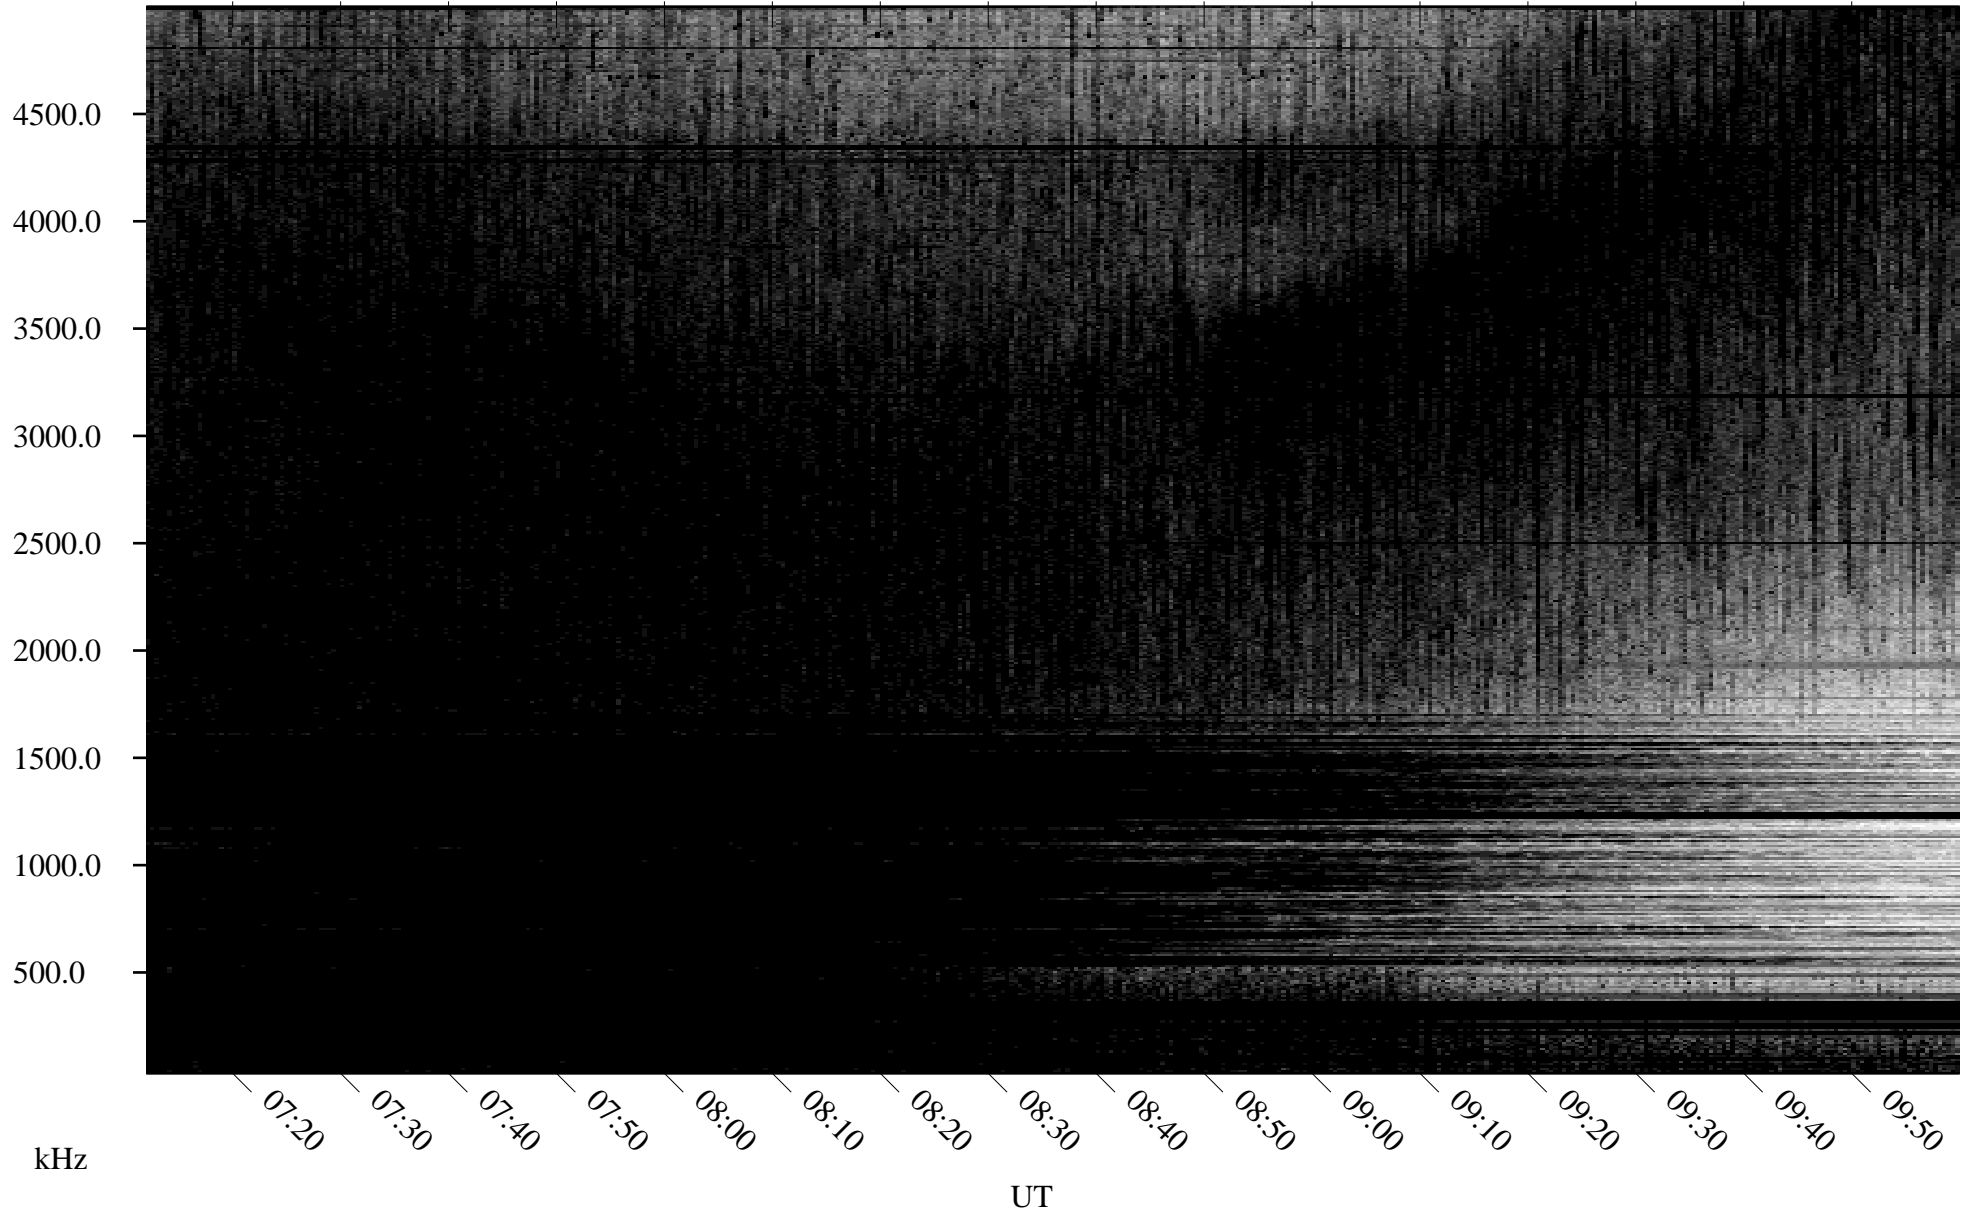

06/24/2007 Churchill, Manitoba

Linear Scale Black = 161 White = 15

CH07175L.R00m max_12

Page 1

06/24/2007 Churchill, Manitoba

Linear Scale Black = 161 White = 15

CH07175L.R00m max_12

Page 2

06/25/2007 Churchill, Manitoba

Linear Scale Black = 161 White = 15

CH07175L.R00m max_12

Page 3

06/25/2007 Churchill, Manitoba

Linear Scale Black = 161 White = 15

CH07175L.R00m max_12

Page 4

06/25/2007 Churchill, Manitoba

Linear Scale Black = 161 White = 15

CH07175L.R00m max_12

Page 5

06/25/2007 Churchill, Manitoba

Linear Scale Black = 161 White = 15

CH07175L.R00m max_12

Page 6

06/25/2007 Churchill, Manitoba

Linear Scale Black = 161 White = 15

CH07175L.R00m max_12

Page 7

06/25/2007 Churchill, Manitoba

Linear Scale Black = 161 White = 15

CH07175L.R00m max_12

Page 8