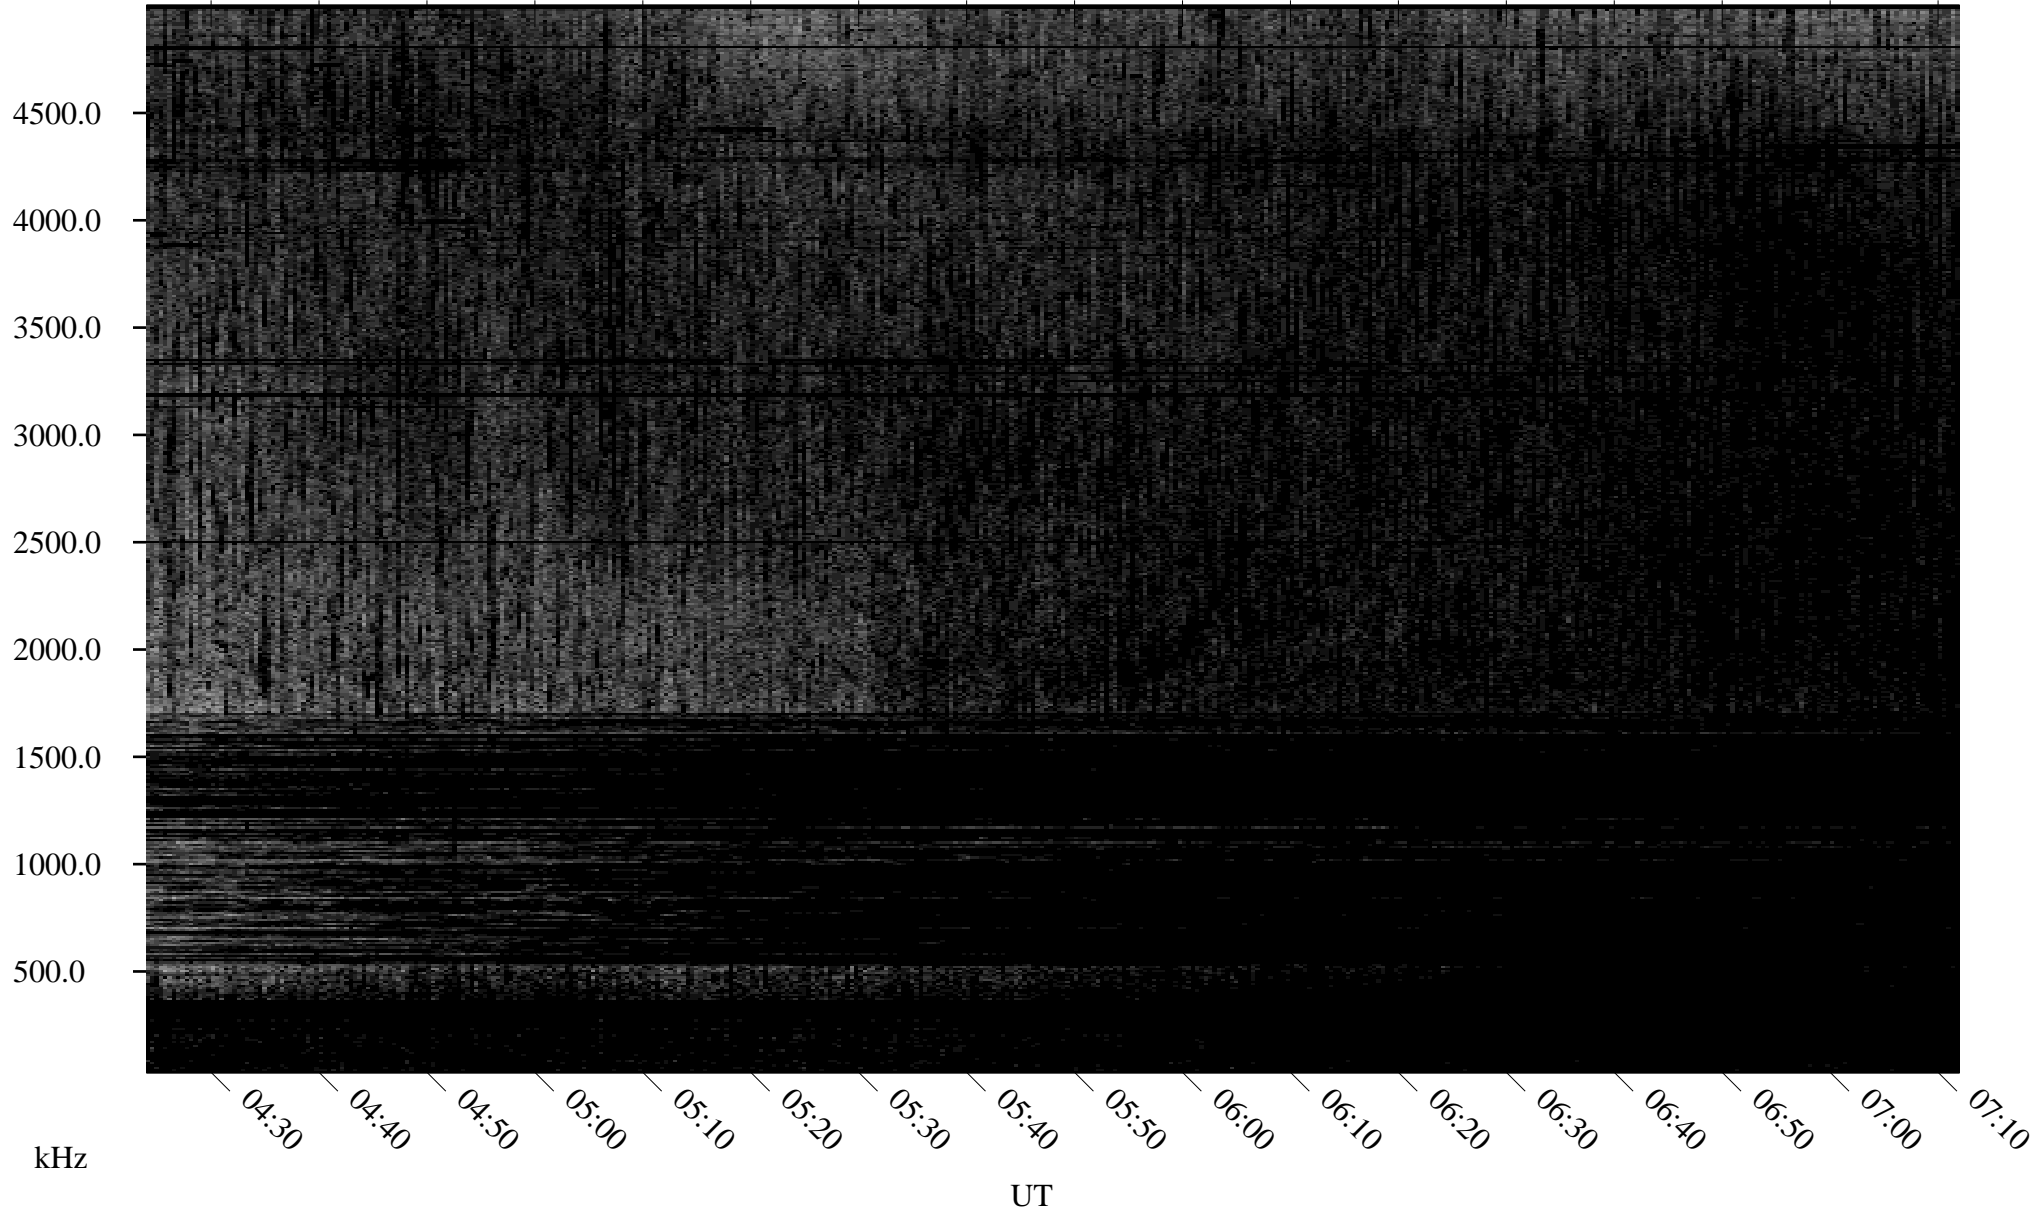

06/24/2007 Churchill, Manitoba

Linear Scale Black = 161 White = 15

CH07175L.R00m max_12

Page 1

06/24/2007 Churchill, Manitoba

Linear Scale Black = 161 White = 15

CH07175L.R00m max_12

Page 2

06/25/2007 Churchill, Manitoba

Linear Scale Black = 161 White = 15

CH07175L.R00m max_12

Page 3

06/25/2007 Churchill, Manitoba

Linear Scale Black = 161 White = 15

CH07175L.R00m max_12

Page 4

06/25/2007 Churchill, Manitoba

Linear Scale Black = 161 White = 15

CH07175L.R00m max_12

Page 5

06/25/2007 Churchill, Manitoba

Linear Scale Black = 161 White = 15

CH07175L.R00m max_12

Page 6

06/25/2007 Churchill, Manitoba

Linear Scale Black = 161 White = 15

CH07175L.R00m max_12

Page 7

06/25/2007 Churchill, Manitoba

Linear Scale Black = 161 White = 15

CH07175L.R00m max_12

Page 8