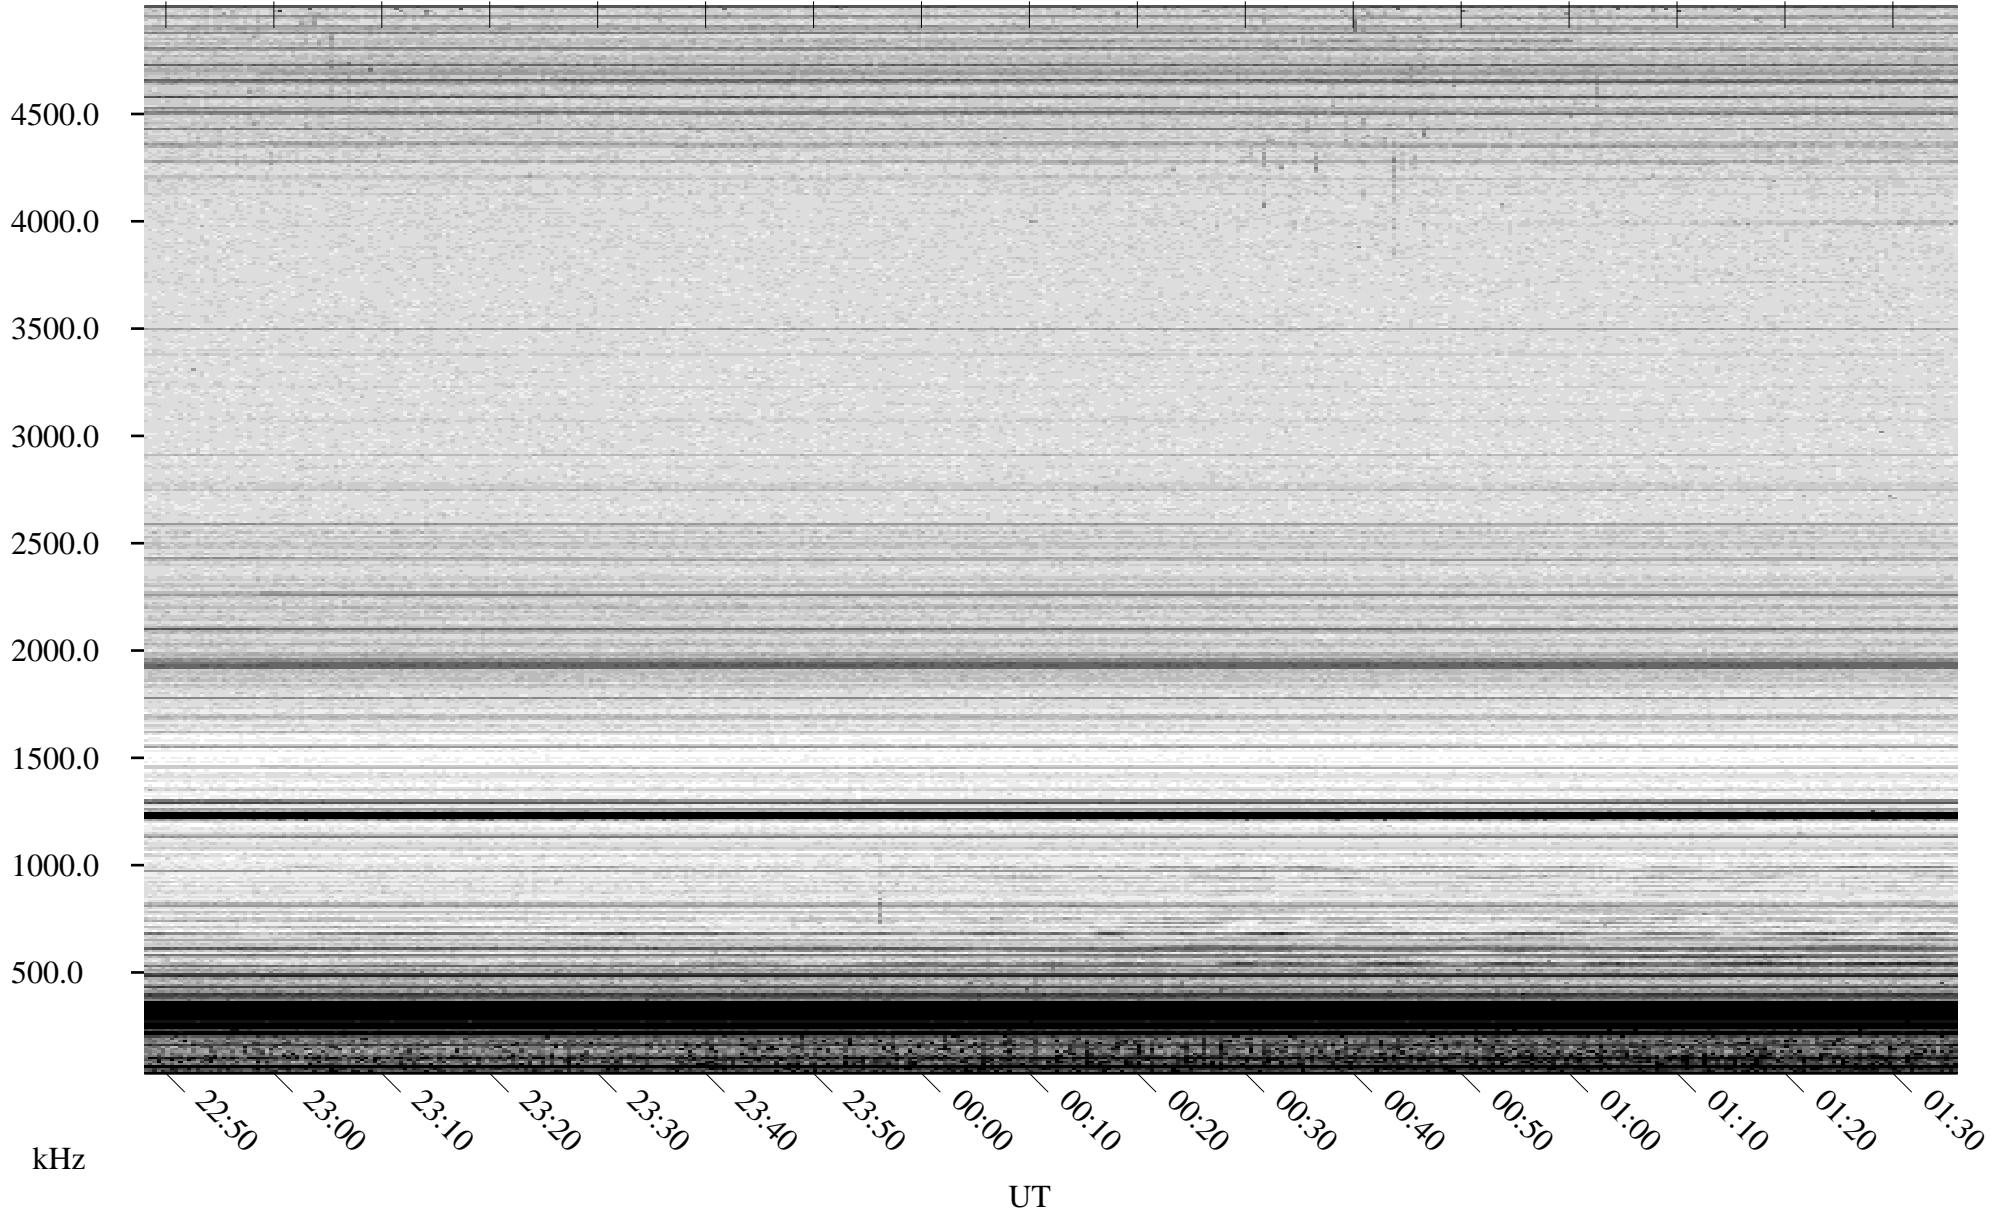

06/25/2007 Churchill, Manitoba

Linear Scale Black = 161 White = 15

CH07176L.R00m max_12

Page 1

06/25/2007 Churchill, Manitoba

Linear Scale Black = 161 White = 15

CH07176L.R00m max_12

Page 2

06/26/2007 Churchill, Manitoba

Linear Scale Black = 161 White = 15

CH07176L.R00m max_12

Page 3

06/26/2007 Churchill, Manitoba

Linear Scale Black = 161 White = 15

CH07176L.R00m max_12

Page 4

06/26/2007 Churchill, Manitoba

Linear Scale Black = 161 White = 15

CH07176L.R00m max_12

Page 5

06/26/2007 Churchill, Manitoba

Linear Scale Black = 161 White = 15

CH07176L.R00m max_12

Page 6

06/26/2007 Churchill, Manitoba

Linear Scale Black = 161 White = 15

CH07176L.R00m max_12

Page 7

06/26/2007 Churchill, Manitoba

Linear Scale Black = 161 White = 15

CH07176L.R00m max_12

Page 8