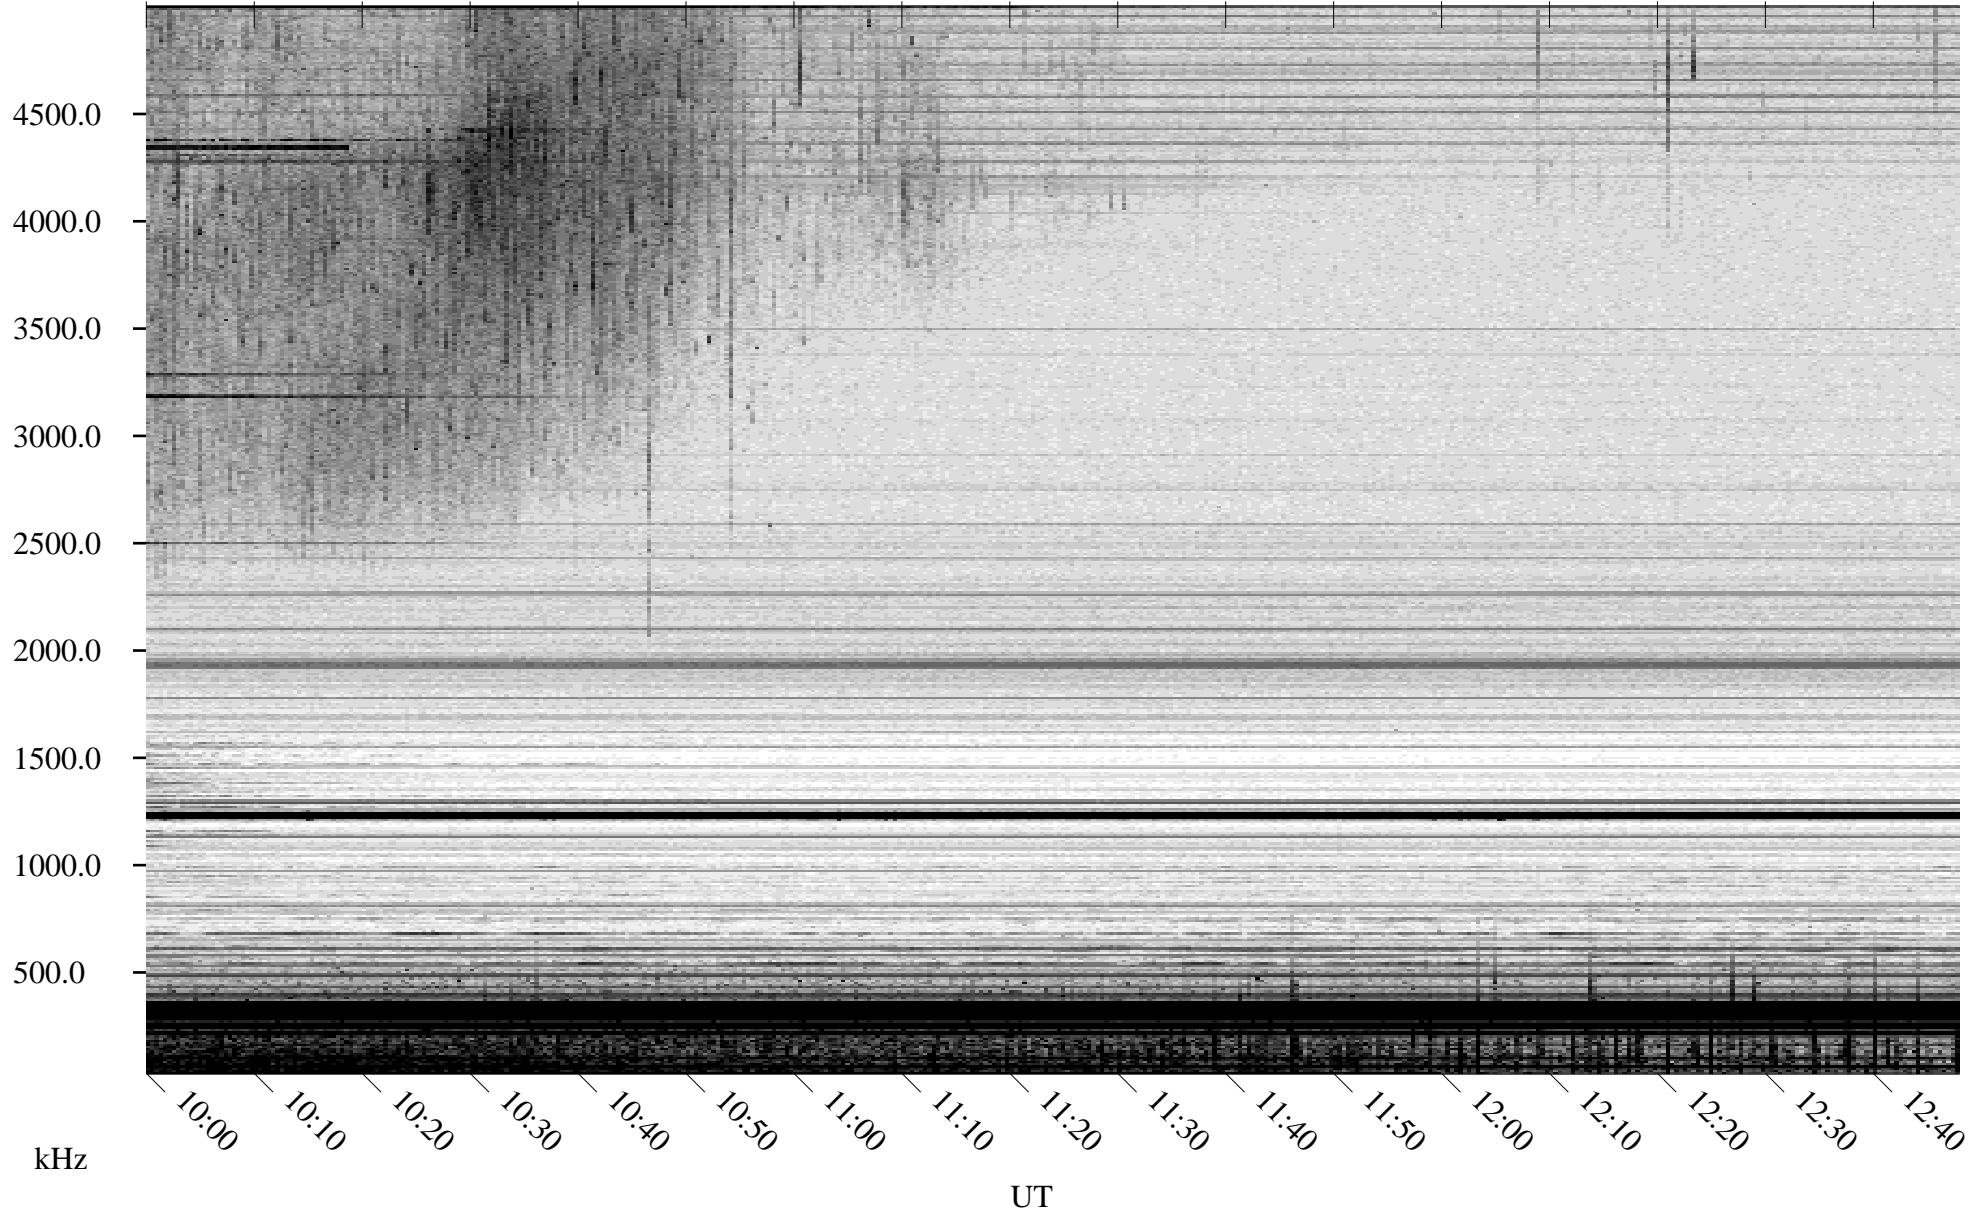

06/25/2007 Churchill, Manitoba

Linear Scale Black = 161 White = 15

CH07176L.R00m max_12

Page 1

06/25/2007 Churchill, Manitoba

Linear Scale Black = 161 White = 15

CH07176L.R00m max_12

Page 2

06/26/2007 Churchill, Manitoba

Linear Scale Black = 161 White = 15

CH07176L.R00m max_12

Page 3

06/26/2007 Churchill, Manitoba

Linear Scale Black = 161 White = 15

CH07176L.R00m max_12

Page 4

06/26/2007 Churchill, Manitoba

Linear Scale Black = 161 White = 15

CH07176L.R00m max_12

Page 5

06/26/2007 Churchill, Manitoba

Linear Scale Black = 161 White = 15

CH07176L.R00m max_12

Page 6

06/26/2007 Churchill, Manitoba

Linear Scale Black = 161 White = 15

CH07176L.R00m max_12

Page 7

06/26/2007 Churchill, Manitoba

Linear Scale Black = 161 White = 15

CH07176L.R00m max_12

Page 8