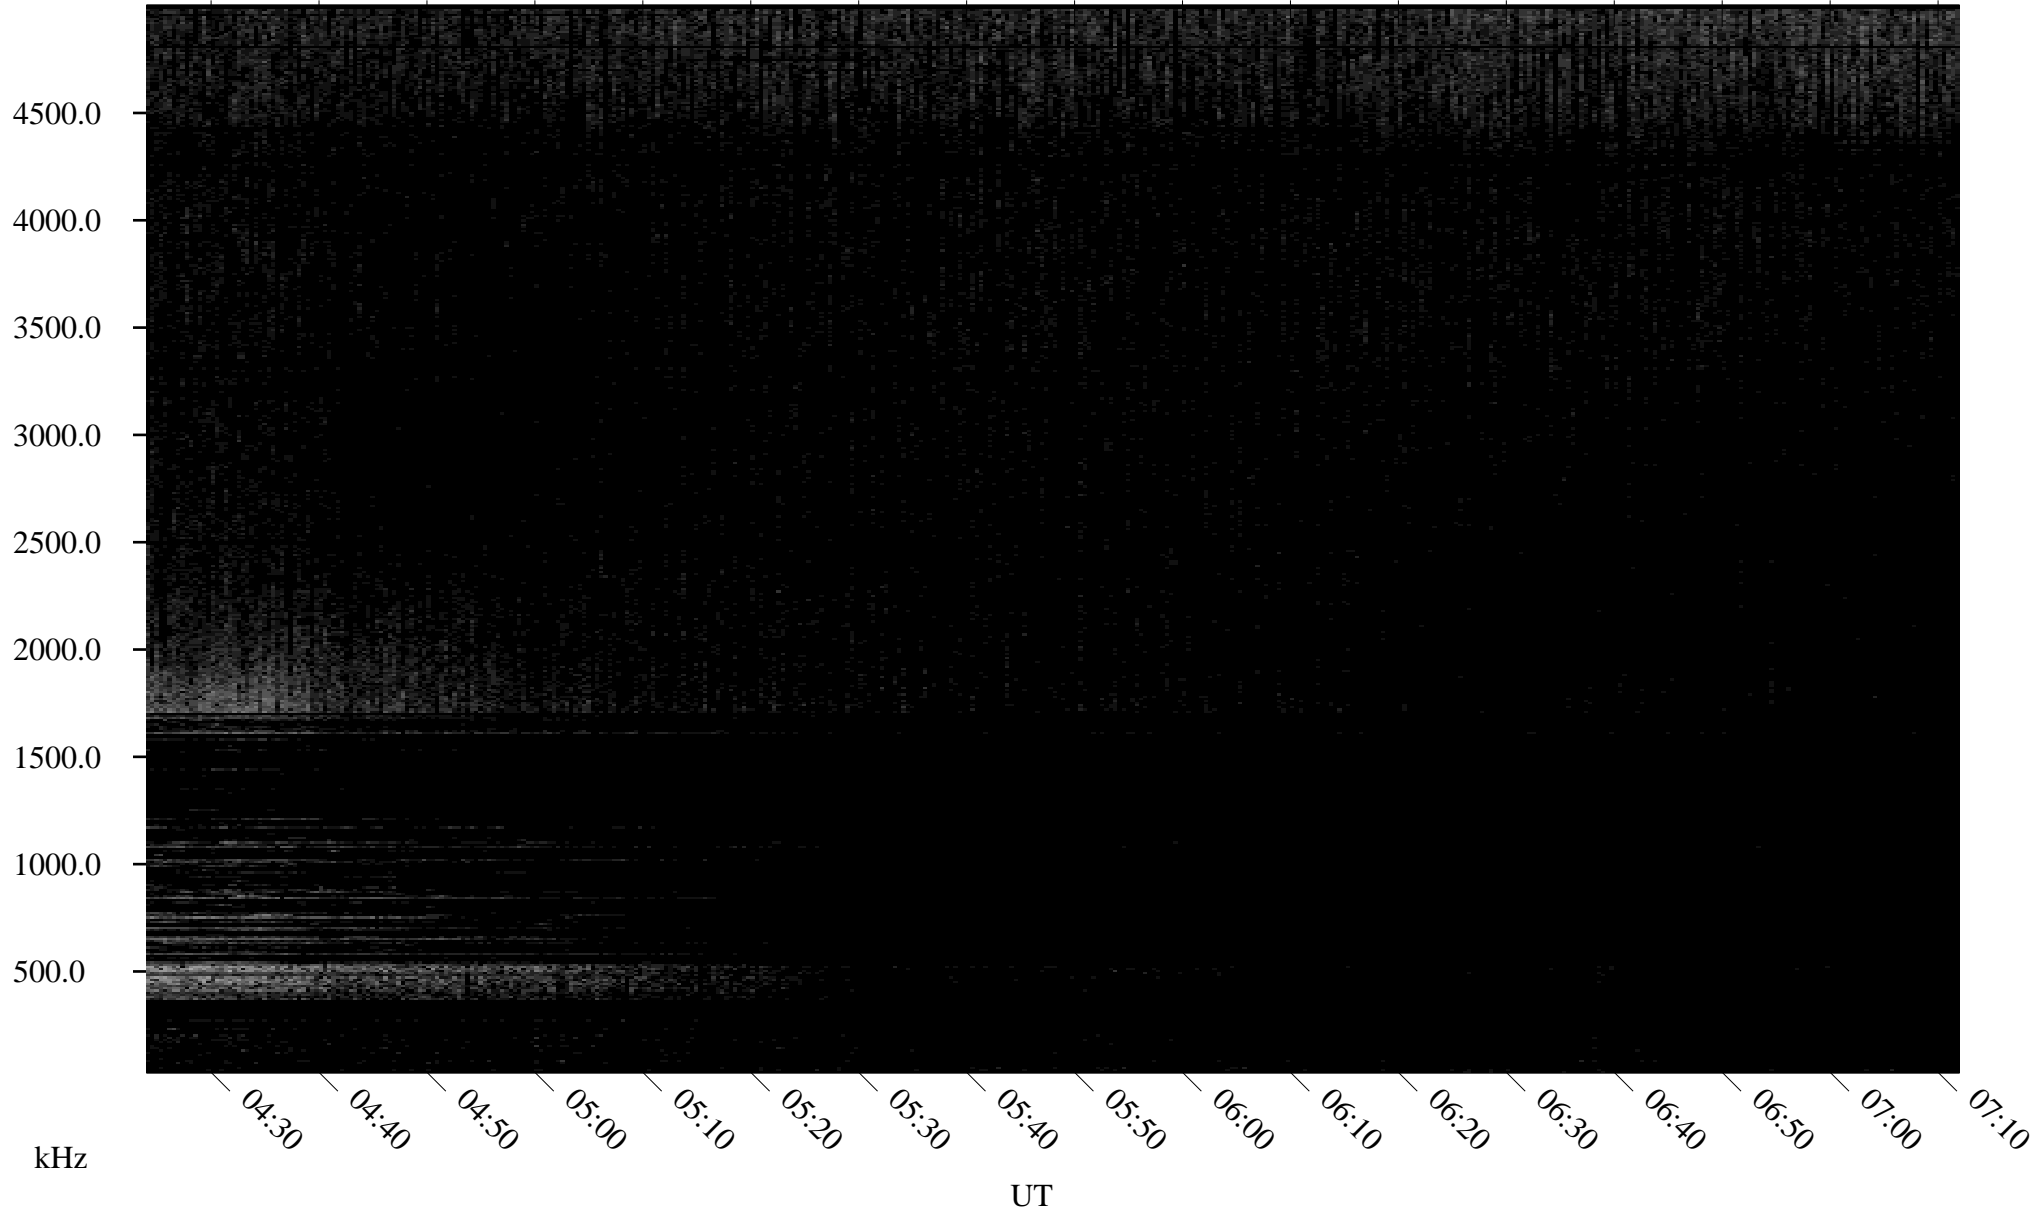

06/25/2007 Churchill, Manitoba

Linear Scale Black = 161 White = 15

CH07176L.R00m max_12

Page 1

06/25/2007 Churchill, Manitoba

Linear Scale Black = 161 White = 15

CH07176L.R00m max_12

Page 2

06/26/2007 Churchill, Manitoba

Linear Scale Black = 161 White = 15

CH07176L.R00m max_12

Page 3

06/26/2007 Churchill, Manitoba

Linear Scale Black = 161 White = 15

CH07176L.R00m max_12

Page 4

06/26/2007 Churchill, Manitoba

Linear Scale Black = 161 White = 15

CH07176L.R00m max_12

Page 5

06/26/2007 Churchill, Manitoba

Linear Scale Black = 161 White = 15

CH07176L.R00m max_12

Page 6

06/26/2007 Churchill, Manitoba

Linear Scale Black = 161 White = 15

CH07176L.R00m max_12

Page 7

06/26/2007 Churchill, Manitoba

Linear Scale Black = 161 White = 15

CH07176L.R00m max_12

Page 8