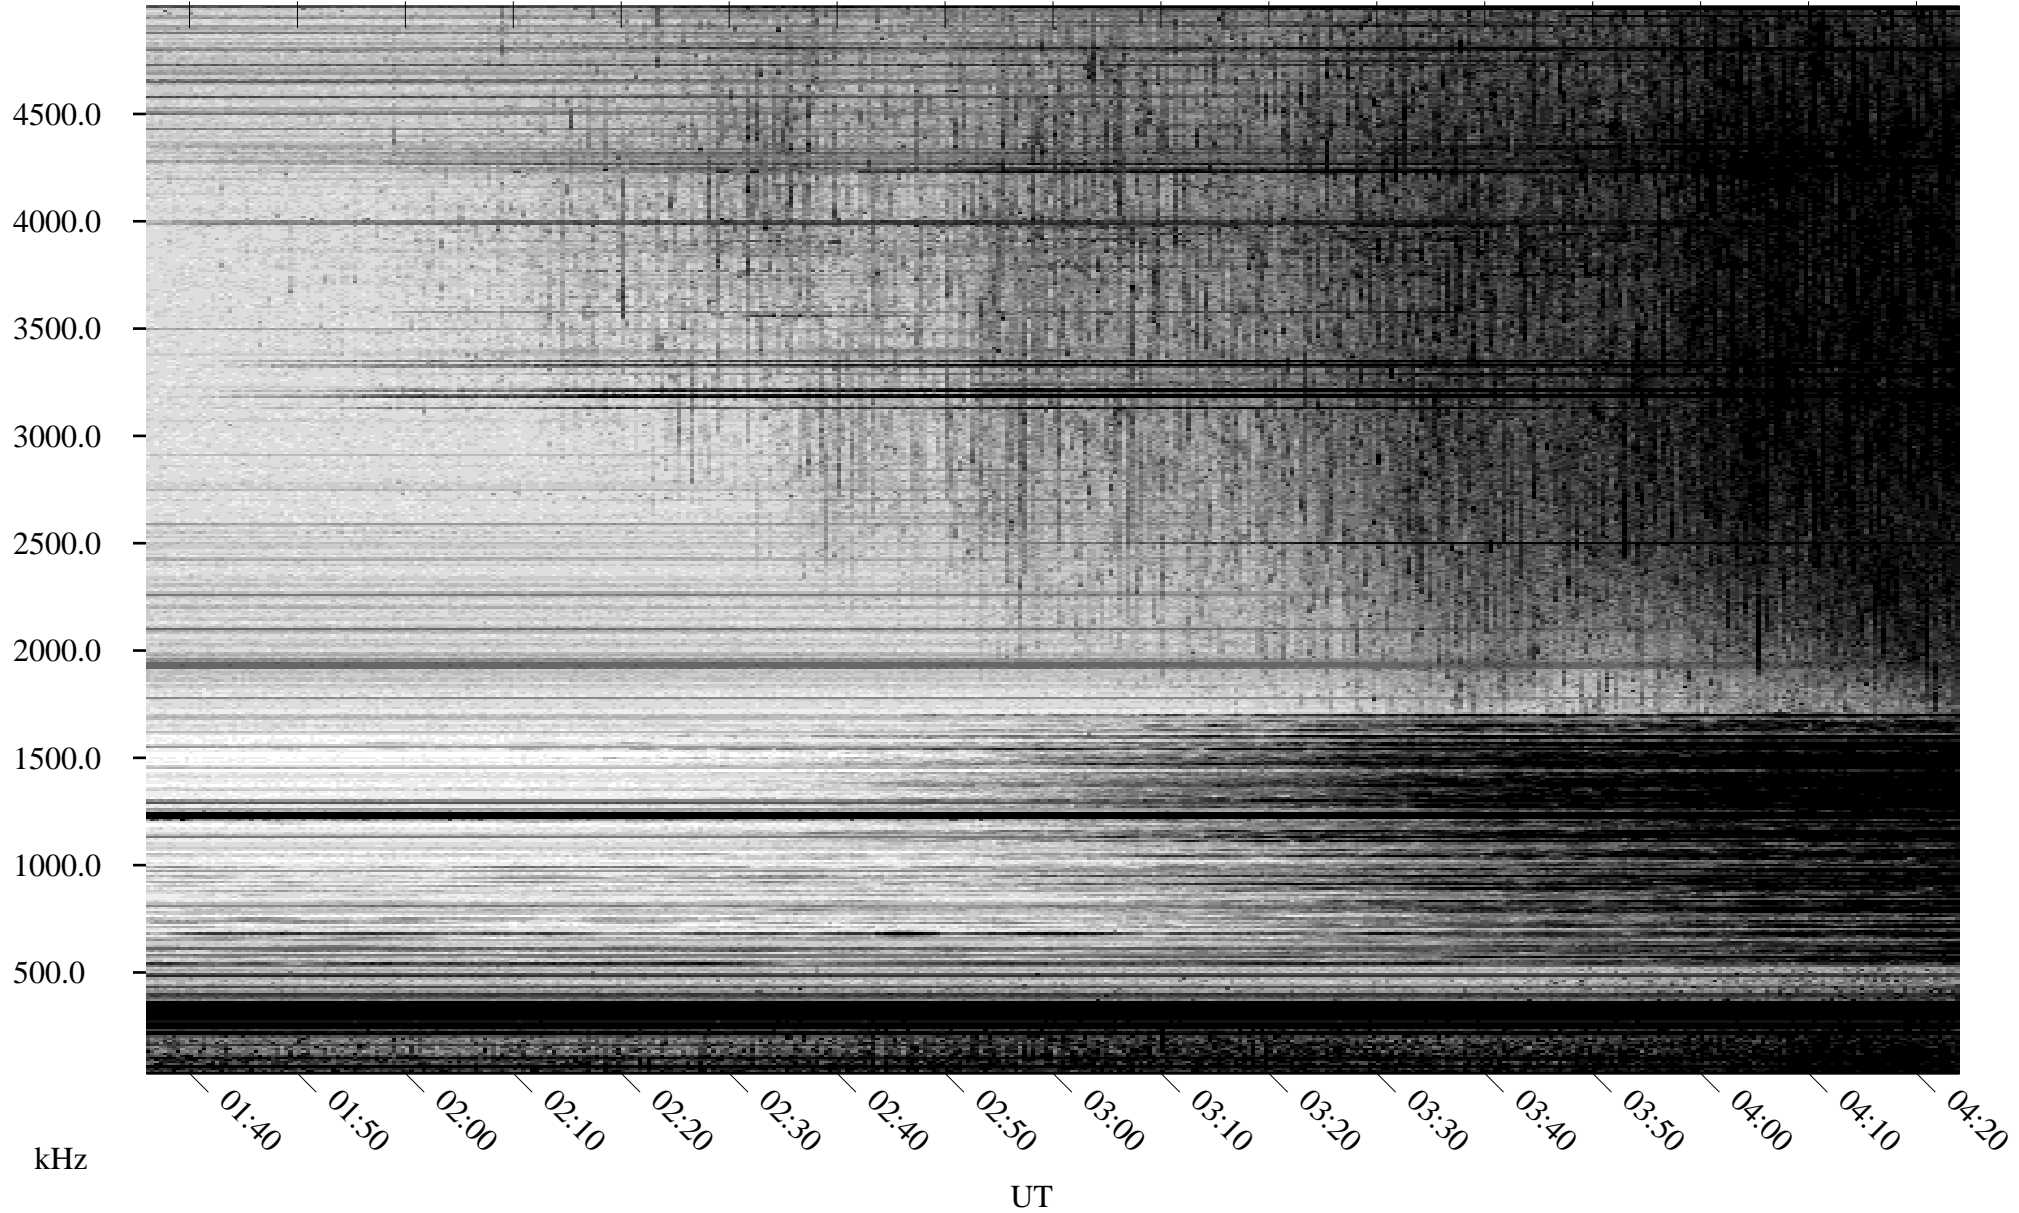

06/25/2007 Churchill, Manitoba

Linear Scale Black = 161 White = 15

CH07176L.R00m max_12

Page 1

06/25/2007 Churchill, Manitoba

Linear Scale Black = 161 White = 15

CH07176L.R00m max_12

Page 2

06/26/2007 Churchill, Manitoba

Linear Scale Black = 161 White = 15

CH07176L.R00m max_12

Page 3

06/26/2007 Churchill, Manitoba

Linear Scale Black = 161 White = 15

CH07176L.R00m max_12

Page 4

06/26/2007 Churchill, Manitoba

Linear Scale Black = 161 White = 15

CH07176L.R00m max_12

Page 5

06/26/2007 Churchill, Manitoba

Linear Scale Black = 161 White = 15

CH07176L.R00m max_12

Page 6

06/26/2007 Churchill, Manitoba

Linear Scale Black = 161 White = 15

CH07176L.R00m max_12

Page 7

06/26/2007 Churchill, Manitoba

Linear Scale Black = 161 White = 15

CH07176L.R00m max_12

Page 8