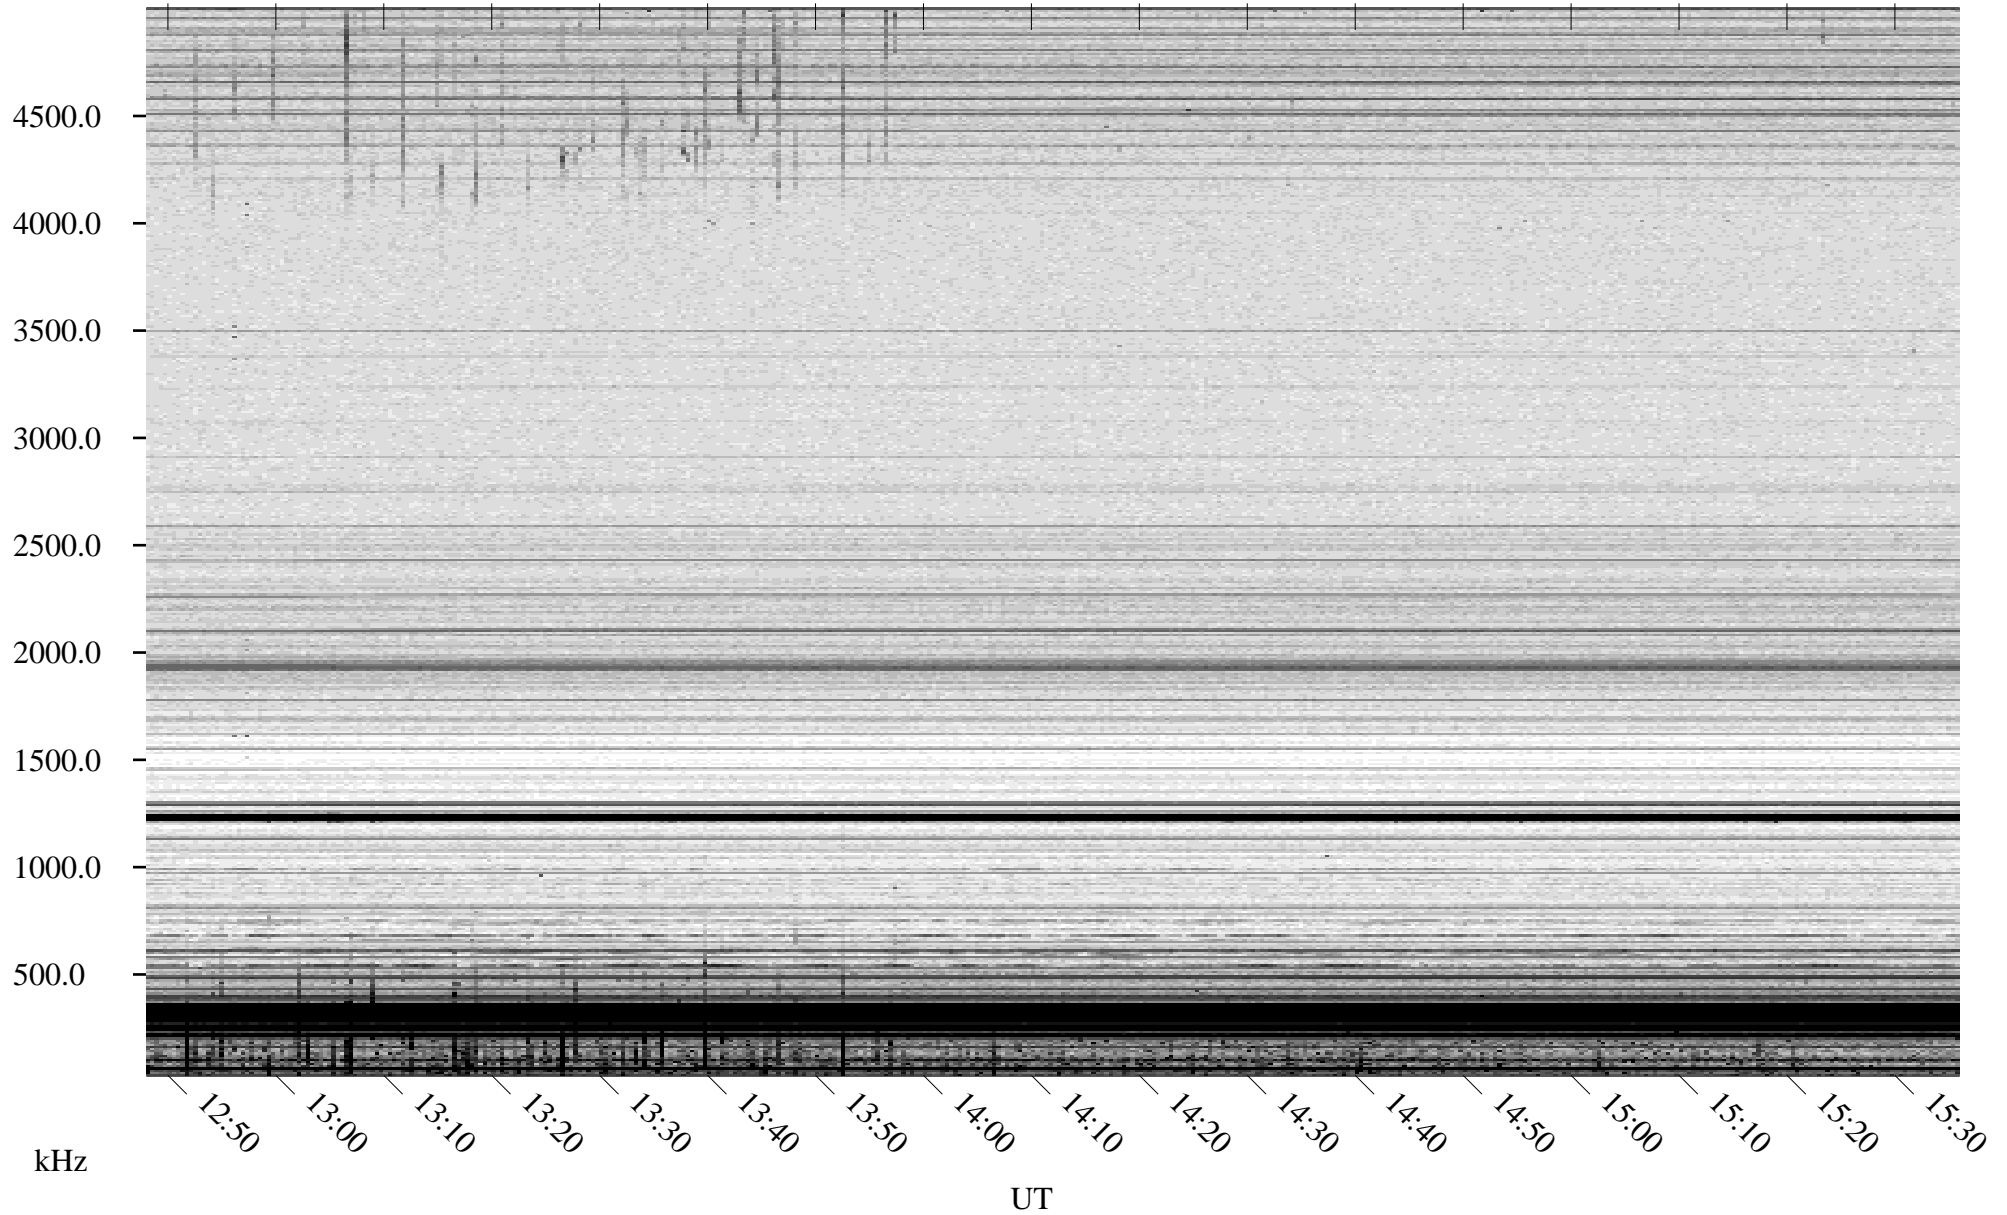

06/25/2007 Churchill, Manitoba

Linear Scale Black = 161 White = 15

CH07176L.R00m max_12

Page 1

06/25/2007 Churchill, Manitoba

Linear Scale Black = 161 White = 15

CH07176L.R00m max_12

Page 2

06/26/2007 Churchill, Manitoba

Linear Scale Black = 161 White = 15

CH07176L.R00m max_12

Page 3

06/26/2007 Churchill, Manitoba

Linear Scale Black = 161 White = 15

CH07176L.R00m max_12

Page 4

06/26/2007 Churchill, Manitoba

Linear Scale Black = 161 White = 15

CH07176L.R00m max_12

Page 5

06/26/2007 Churchill, Manitoba

Linear Scale Black = 161 White = 15

CH07176L.R00m max_12

Page 6

06/26/2007 Churchill, Manitoba

Linear Scale Black = 161 White = 15

CH07176L.R00m max_12

Page 7

06/26/2007 Churchill, Manitoba

Linear Scale Black = 161 White = 15

CH07176L.R00m max_12

Page 8