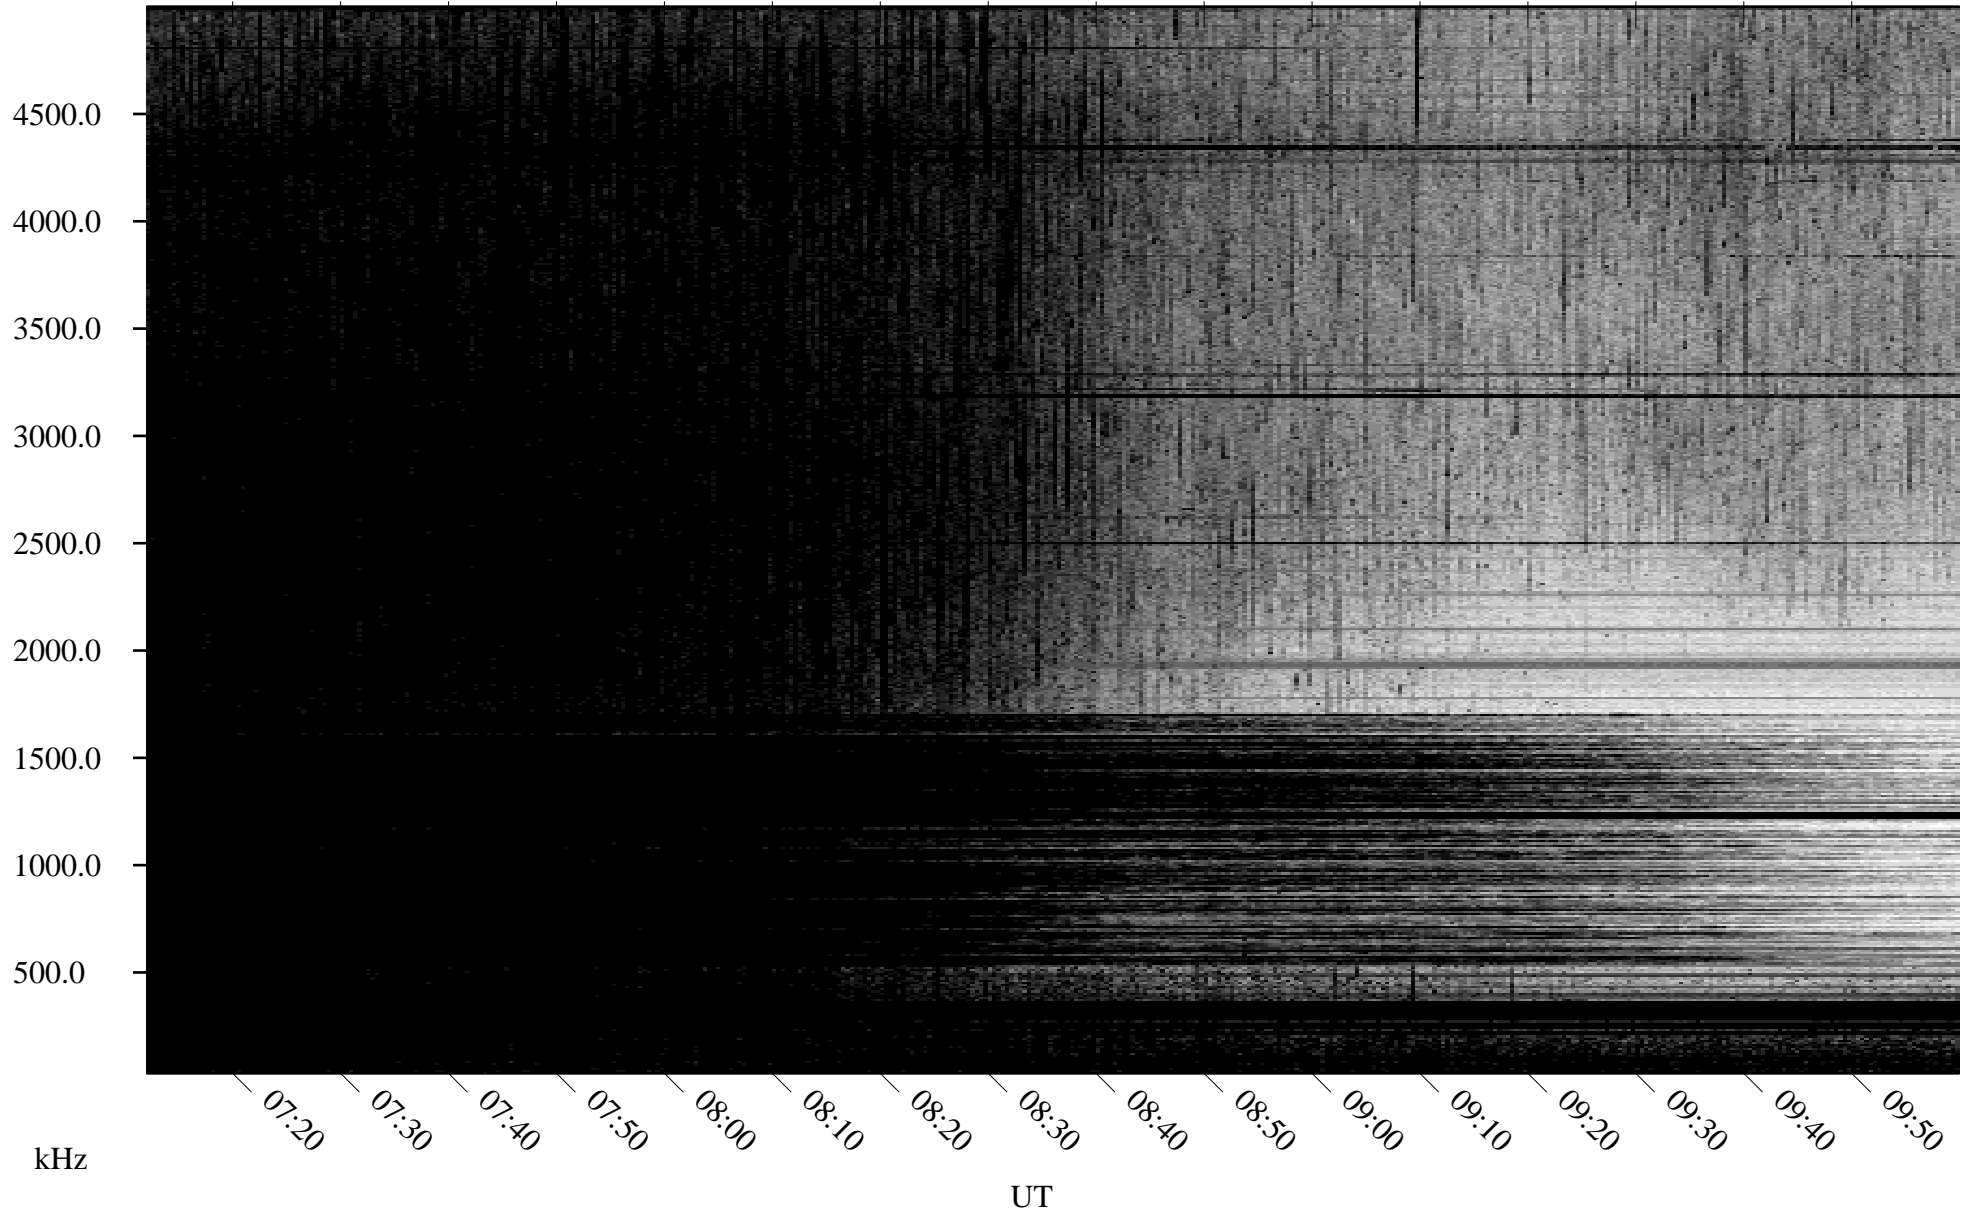

06/25/2007 Churchill, Manitoba

Linear Scale Black = 161 White = 15

CH07176L.R00m max_12

Page 1

06/25/2007 Churchill, Manitoba

Linear Scale Black = 161 White = 15

CH07176L.R00m max_12

Page 2

06/26/2007 Churchill, Manitoba

Linear Scale Black = 161 White = 15

CH07176L.R00m max_12

Page 3

06/26/2007 Churchill, Manitoba

Linear Scale Black = 161 White = 15

CH07176L.R00m max_12

Page 4

06/26/2007 Churchill, Manitoba

Linear Scale Black = 161 White = 15

CH07176L.R00m max_12

Page 5

06/26/2007 Churchill, Manitoba

Linear Scale Black = 161 White = 15

CH07176L.R00m max_12

Page 6

06/26/2007 Churchill, Manitoba

Linear Scale Black = 161 White = 15

CH07176L.R00m max_12

Page 7

06/26/2007 Churchill, Manitoba

Linear Scale Black = 161 White = 15

CH07176L.R00m max_12

Page 8