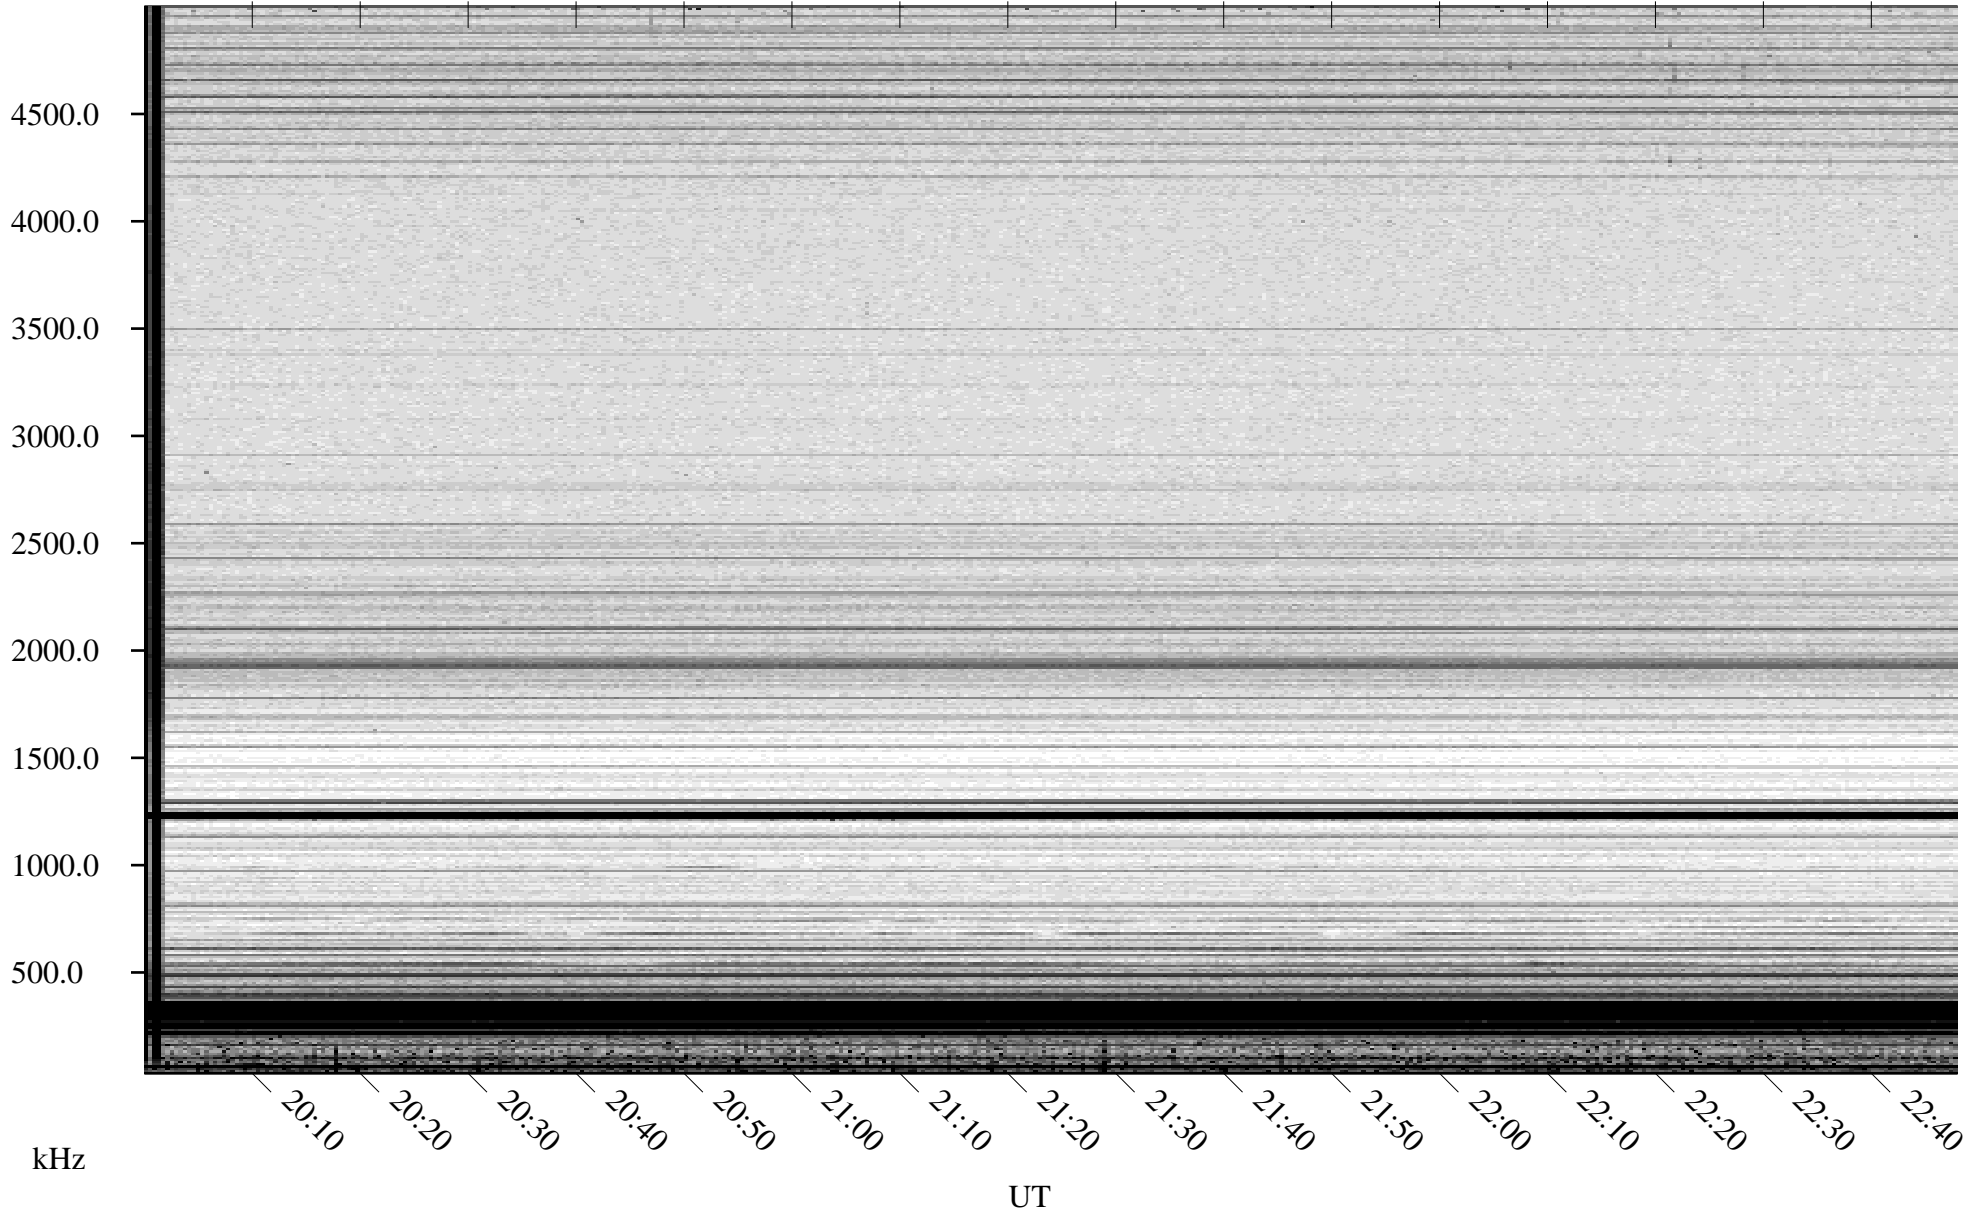

06/25/2007 Churchill, Manitoba

Linear Scale Black = 161 White = 15

CH07176L.R00m max_12

Page 1

06/25/2007 Churchill, Manitoba

Linear Scale Black = 161 White = 15

CH07176L.R00m max_12

Page 2

06/26/2007 Churchill, Manitoba

Linear Scale Black = 161 White = 15

CH07176L.R00m max_12

Page 3

06/26/2007 Churchill, Manitoba

Linear Scale Black = 161 White = 15

CH07176L.R00m max_12

Page 4

06/26/2007 Churchill, Manitoba

Linear Scale Black = 161 White = 15

CH07176L.R00m max_12

Page 5

06/26/2007 Churchill, Manitoba

Linear Scale Black = 161 White = 15

CH07176L.R00m max_12

Page 6

06/26/2007 Churchill, Manitoba

Linear Scale Black = 161 White = 15

CH07176L.R00m max_12

Page 7

06/26/2007 Churchill, Manitoba

Linear Scale Black = 161 White = 15

CH07176L.R00m max_12

Page 8