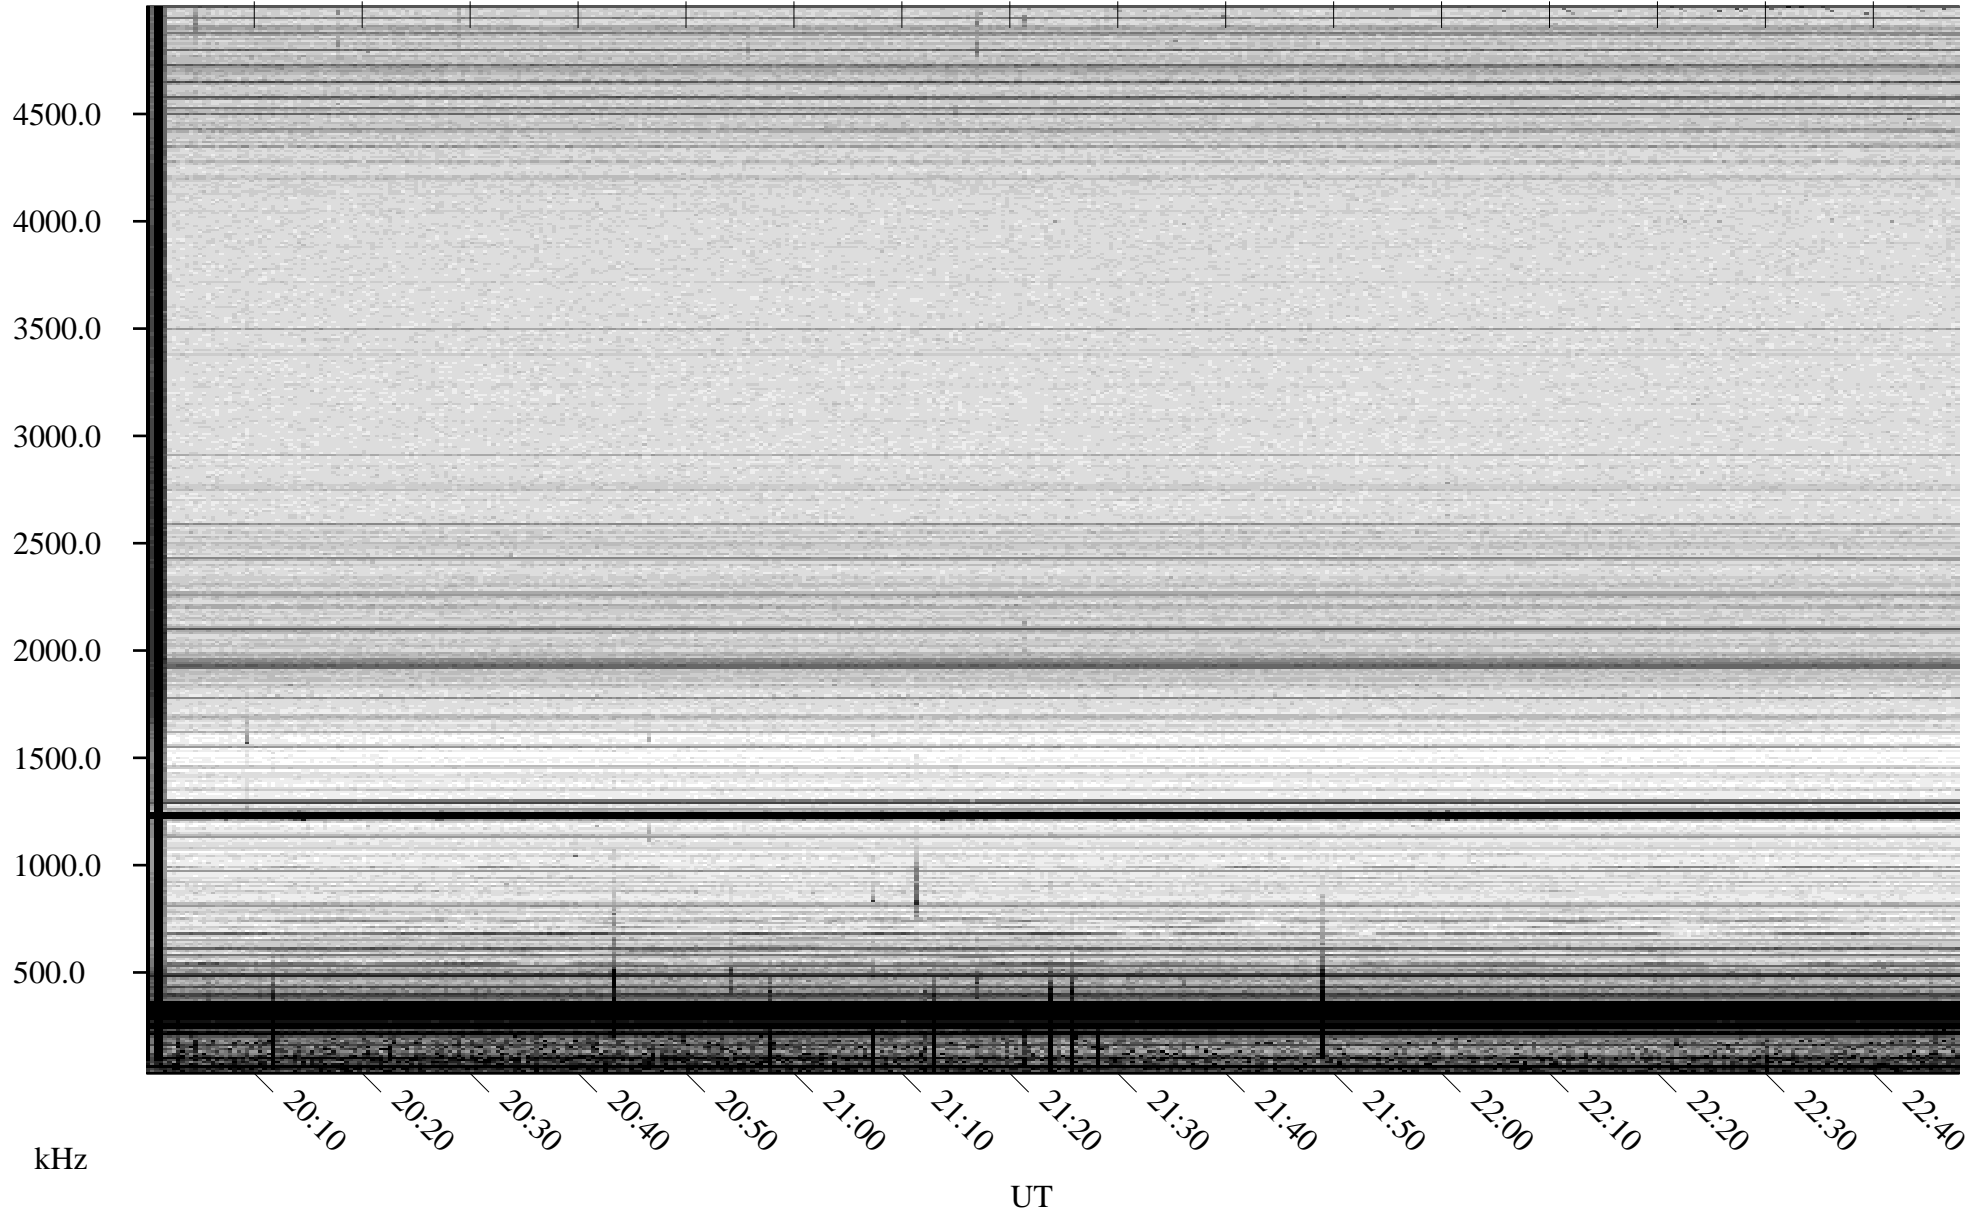

06/26/2007 Churchill, Manitoba

Linear Scale Black = 161 White = 15

CH07177L.R00m max_12

Page 1

06/26/2007 Churchill, Manitoba

Linear Scale Black = 161 White = 15

CH07177L.R00m max_12

Page 2

06/27/2007 Churchill, Manitoba

Linear Scale Black = 161 White = 15

CH07177L.R00m max_12

Page 3

06/27/2007 Churchill, Manitoba

Linear Scale Black = 161 White = 15

CH07177L.R00m max_12

Page 4

06/27/2007 Churchill, Manitoba

Linear Scale Black = 161 White = 15

CH07177L.R00m max_12

Page 5

06/27/2007 Churchill, Manitoba

Linear Scale Black = 161 White = 15

CH07177L.R00m max_12

Page 6

06/27/2007 Churchill, Manitoba

Linear Scale Black = 161 White = 15

CH07177L.R00m max_12

Page 7

06/27/2007 Churchill, Manitoba

Linear Scale Black = 161 White = 15

CH07177L.R00m max_12