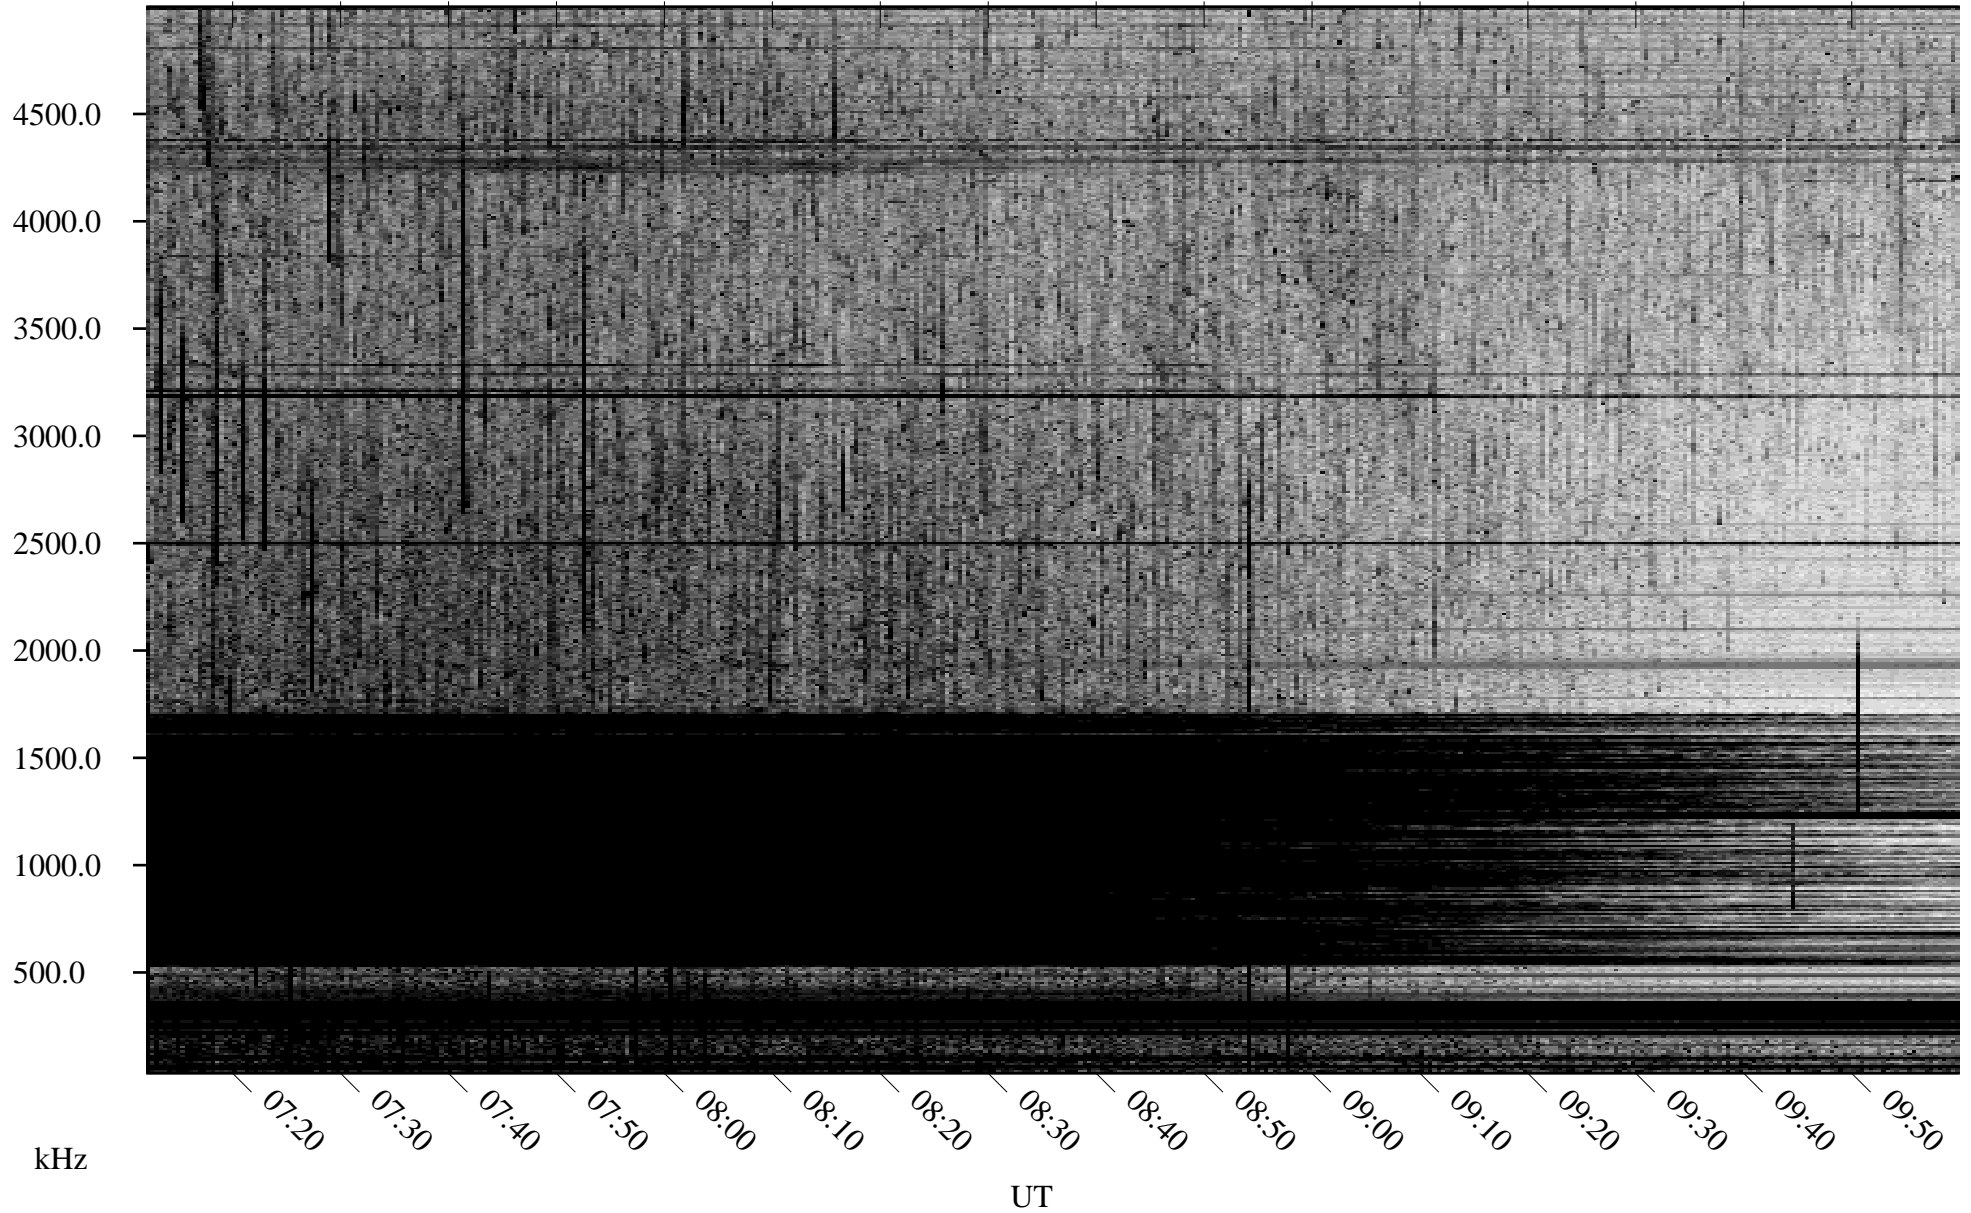

06/26/2007 Churchill, Manitoba

Linear Scale Black = 161 White = 15

CH07177L.R00m max_12

Page 1

06/26/2007 Churchill, Manitoba

Linear Scale Black = 161 White = 15

CH07177L.R00m max_12

Page 2

06/27/2007 Churchill, Manitoba

Linear Scale Black = 161 White = 15

CH07177L.R00m max_12

Page 3

06/27/2007 Churchill, Manitoba

Linear Scale Black = 161 White = 15

CH07177L.R00m max_12

Page 4

06/27/2007 Churchill, Manitoba

Linear Scale Black = 161 White = 15

CH07177L.R00m max_12

Page 5

06/27/2007 Churchill, Manitoba

Linear Scale Black = 161 White = 15

CH07177L.R00m max_12

Page 6

06/27/2007 Churchill, Manitoba

Linear Scale Black = 161 White = 15

CH07177L.R00m max_12

Page 7

06/27/2007 Churchill, Manitoba

Linear Scale Black = 161 White = 15

CH07177L.R00m max_12