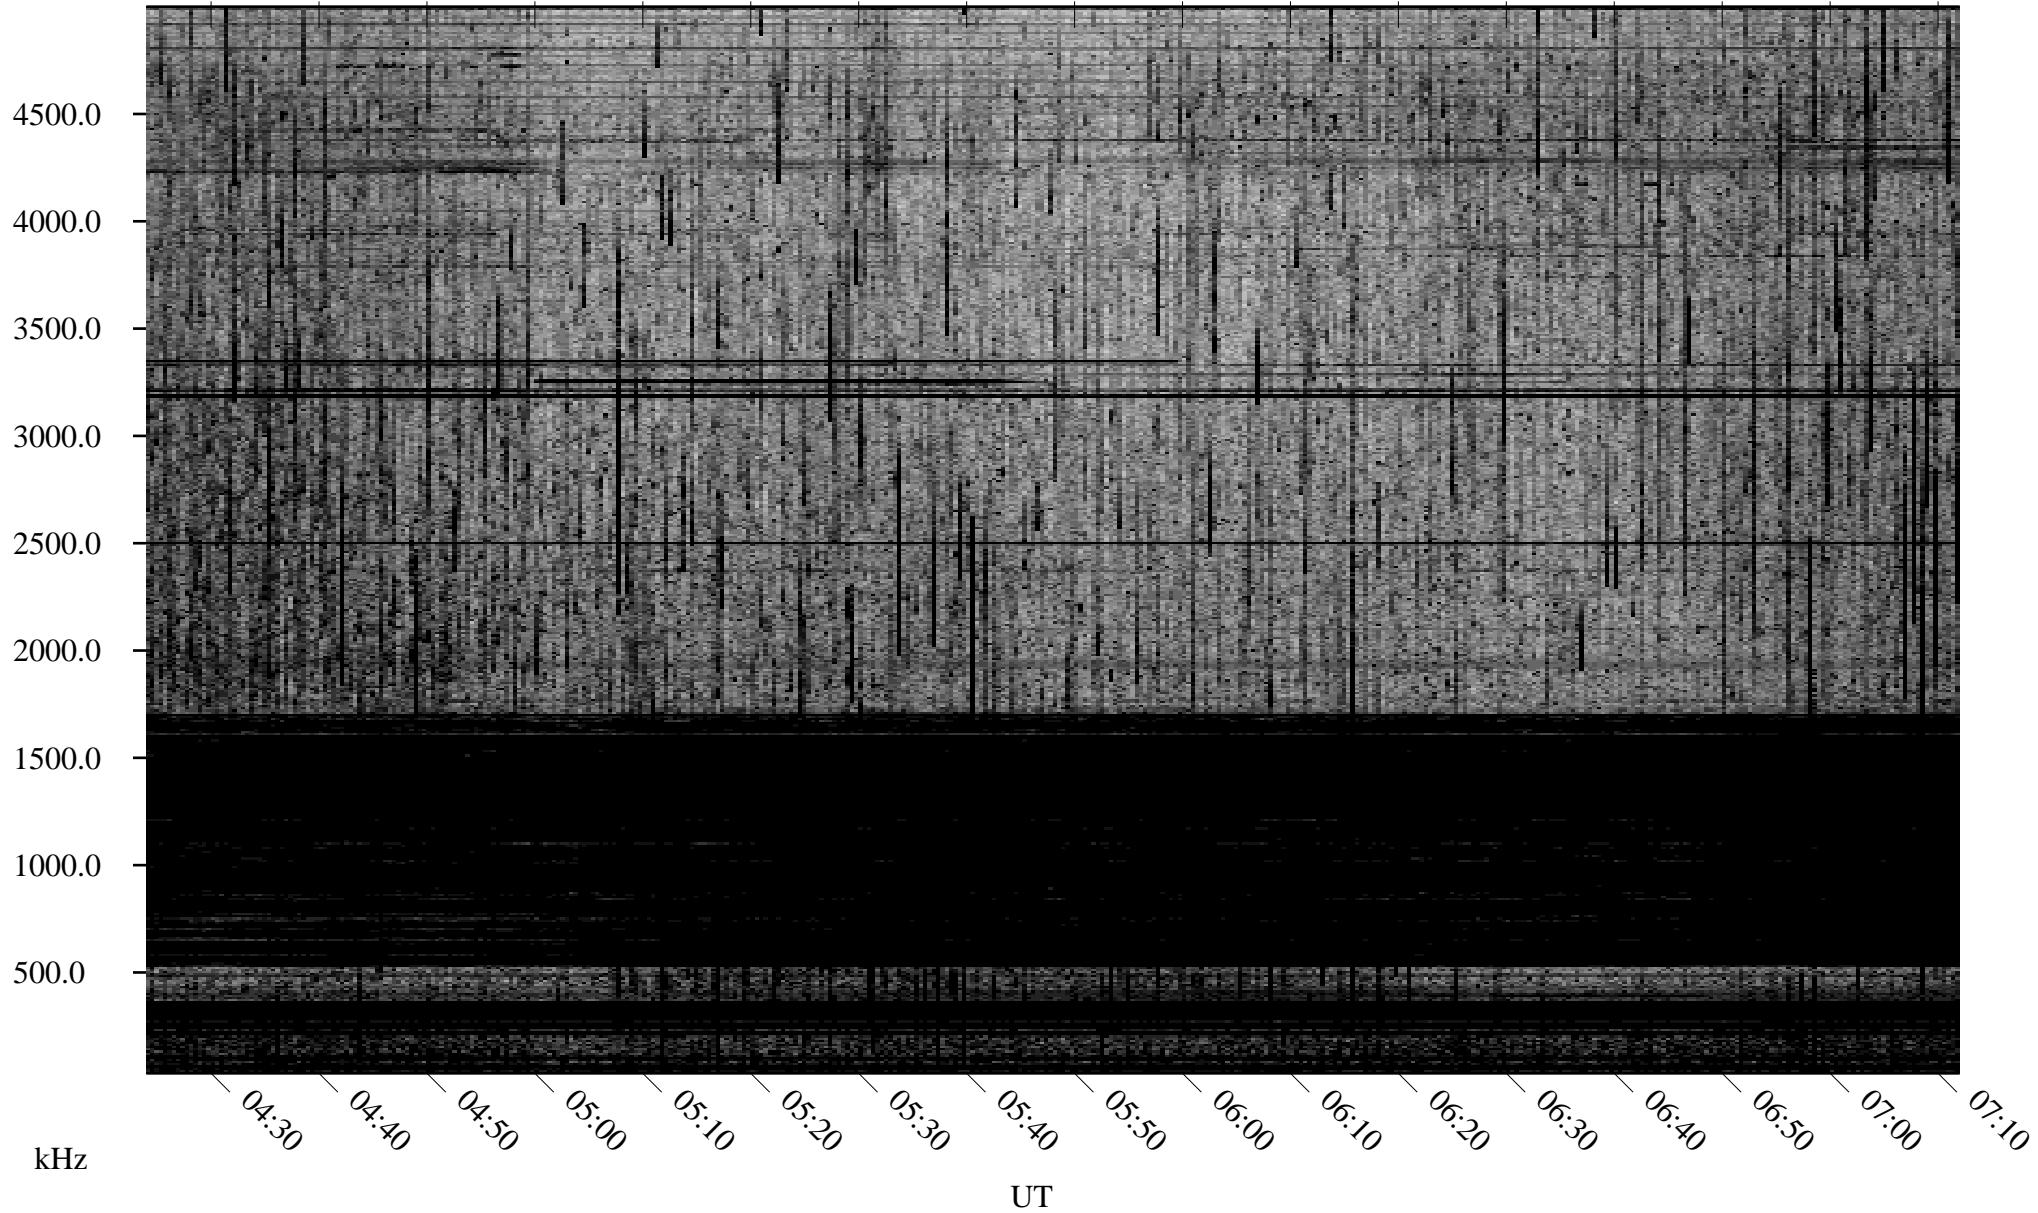

06/26/2007 Churchill, Manitoba

Linear Scale Black = 161 White = 15

CH07177L.R00m max_12

Page 1

06/26/2007 Churchill, Manitoba

Linear Scale Black = 161 White = 15

CH07177L.R00m max_12

Page 2

06/27/2007 Churchill, Manitoba

Linear Scale Black = 161 White = 15

CH07177L.R00m max_12

Page 3

06/27/2007 Churchill, Manitoba

Linear Scale Black = 161 White = 15

CH07177L.R00m max_12

Page 4

06/27/2007 Churchill, Manitoba

Linear Scale Black = 161 White = 15

CH07177L.R00m max_12

Page 5

06/27/2007 Churchill, Manitoba

Linear Scale Black = 161 White = 15

CH07177L.R00m max_12

Page 6

06/27/2007 Churchill, Manitoba

Linear Scale Black = 161 White = 15

CH07177L.R00m max_12

Page 7

06/27/2007 Churchill, Manitoba

Linear Scale Black = 161 White = 15

CH07177L.R00m max_12