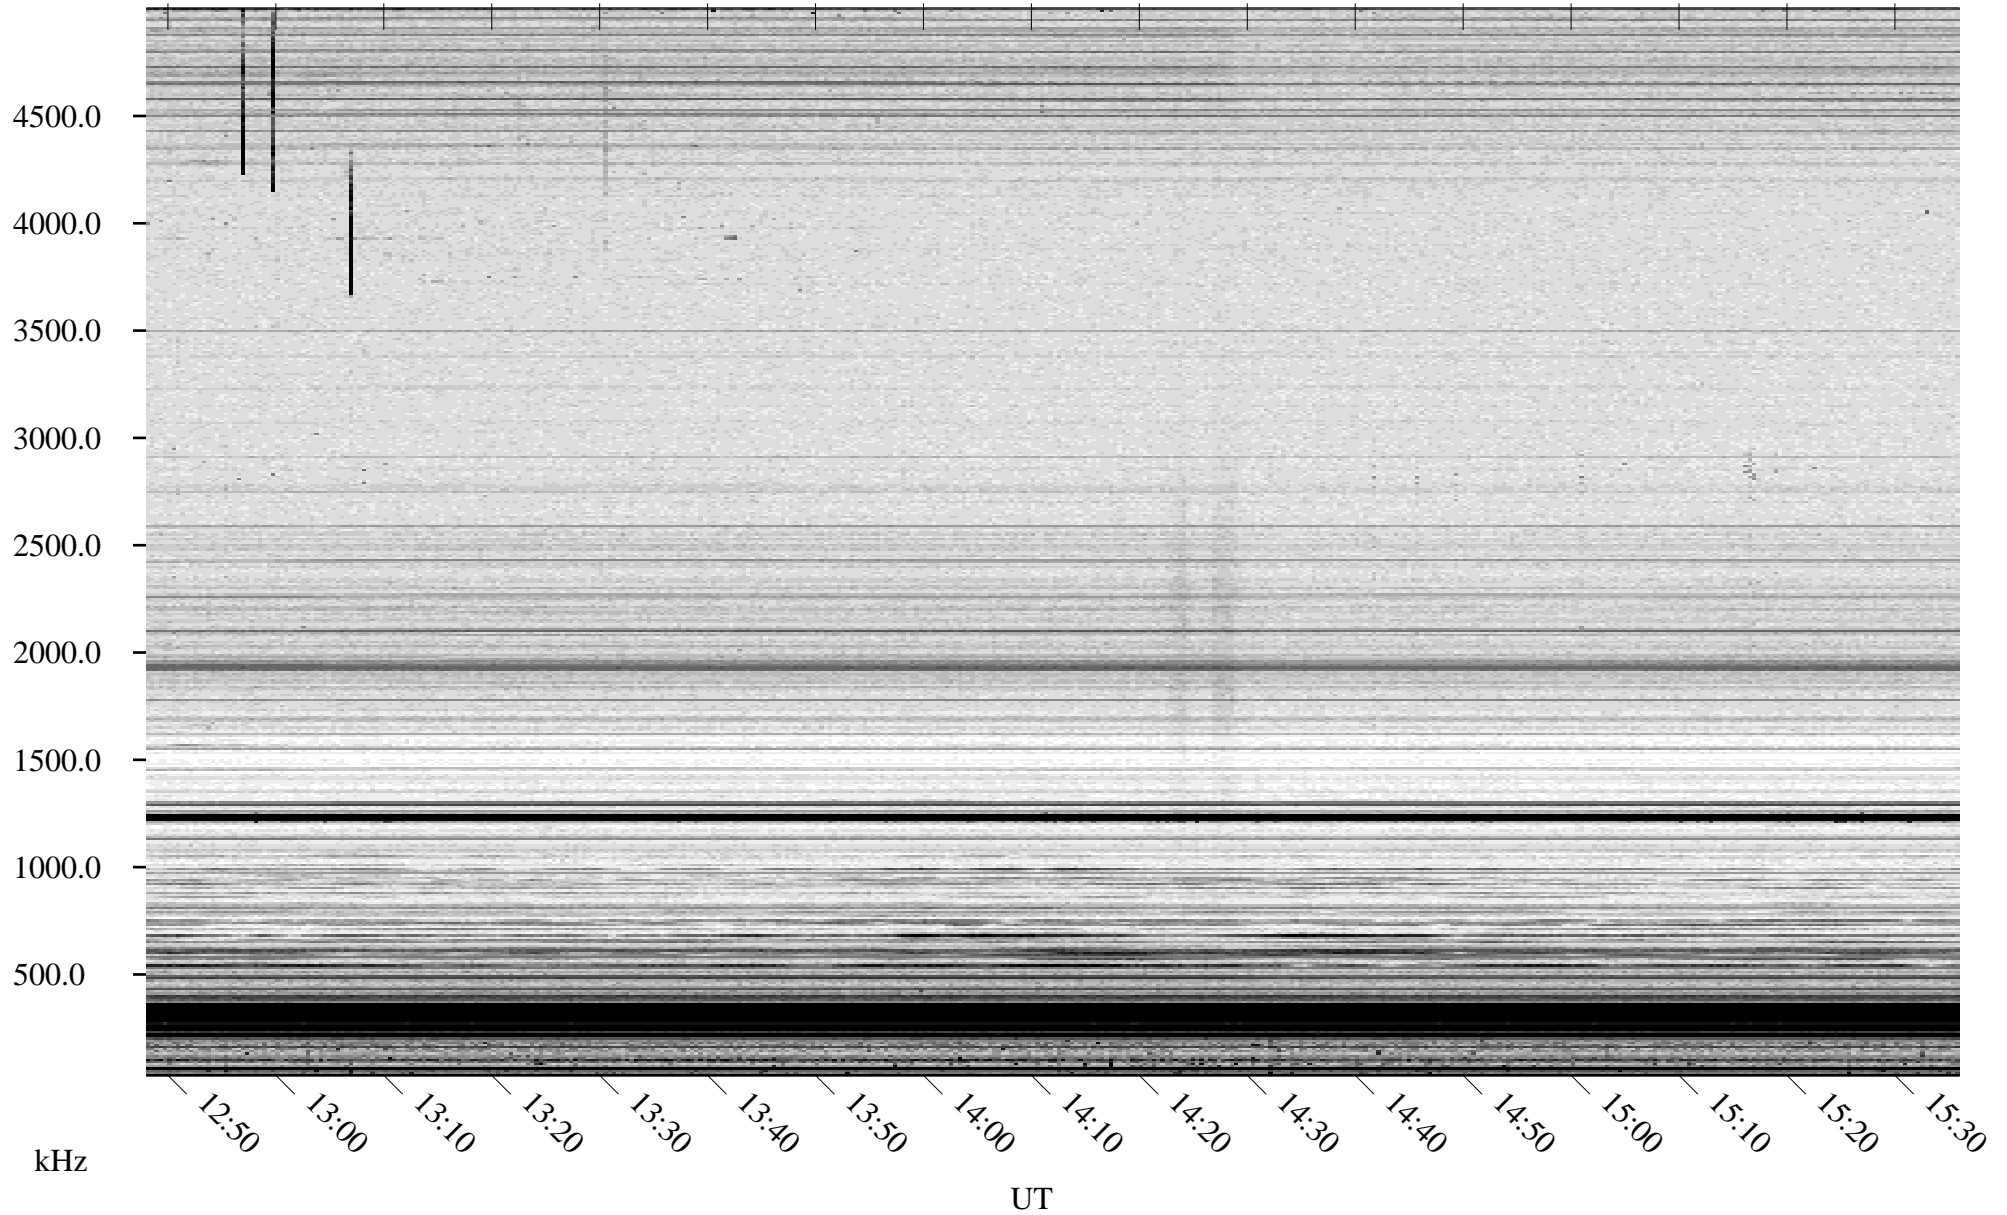

06/26/2007 Churchill, Manitoba

Linear Scale Black = 161 White = 15

CH07177L.R00m max_12

Page 1

06/26/2007 Churchill, Manitoba

Linear Scale Black = 161 White = 15

CH07177L.R00m max_12

Page 2

06/27/2007 Churchill, Manitoba

Linear Scale Black = 161 White = 15

CH07177L.R00m max_12

Page 3

06/27/2007 Churchill, Manitoba

Linear Scale Black = 161 White = 15

CH07177L.R00m max_12

Page 4

06/27/2007 Churchill, Manitoba

Linear Scale Black = 161 White = 15

CH07177L.R00m max_12

Page 5

06/27/2007 Churchill, Manitoba

Linear Scale Black = 161 White = 15

CH07177L.R00m max_12

Page 6

06/27/2007 Churchill, Manitoba

Linear Scale Black = 161 White = 15

CH07177L.R00m max_12

Page 7

06/27/2007 Churchill, Manitoba

Linear Scale Black = 161 White = 15

CH07177L.R00m max_12