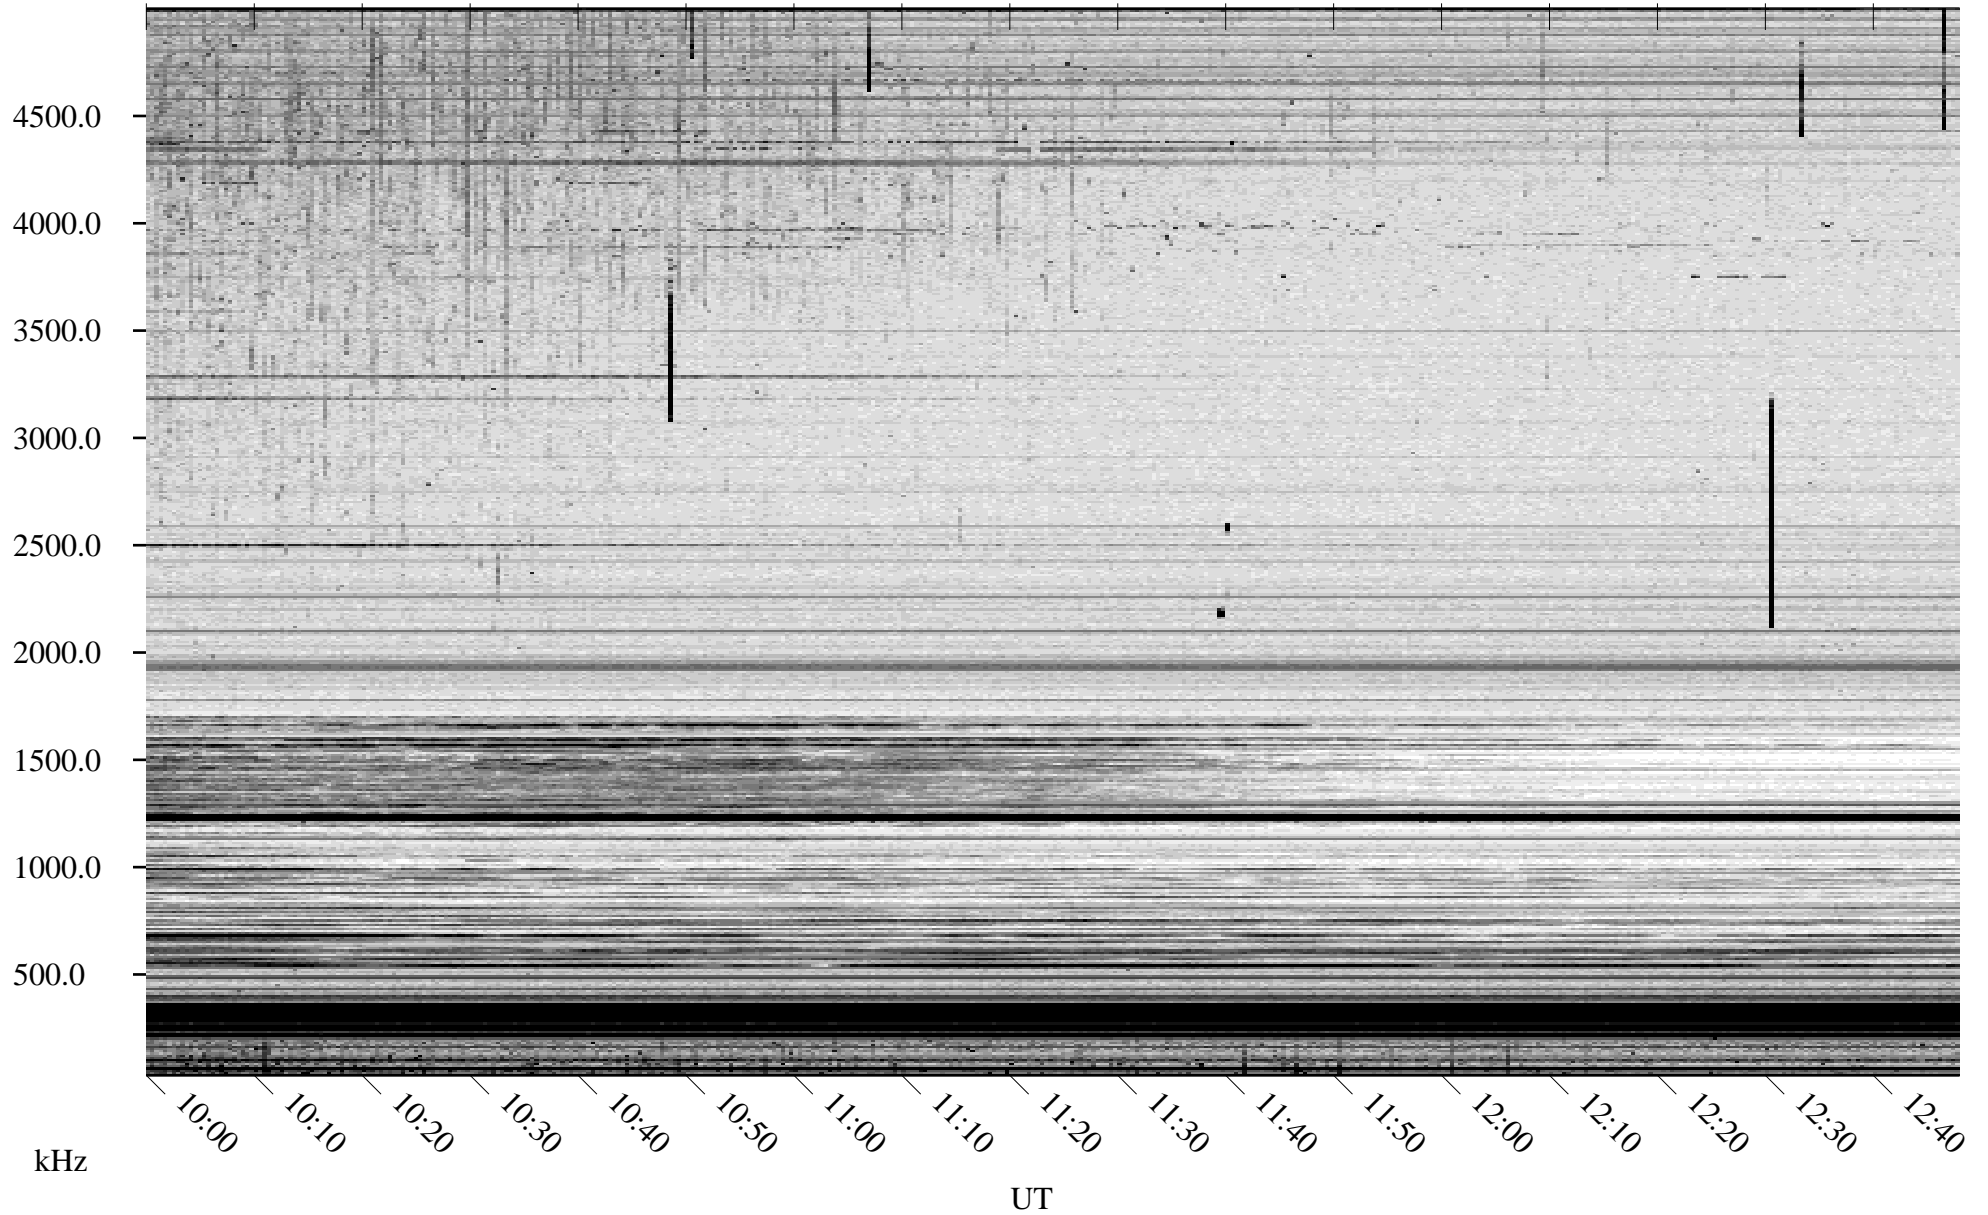

06/26/2007 Churchill, Manitoba

Linear Scale Black = 161 White = 15

CH07177L.R00m max_12

Page 1

06/26/2007 Churchill, Manitoba

Linear Scale Black = 161 White = 15

CH07177L.R00m max_12

Page 2

06/27/2007 Churchill, Manitoba

Linear Scale Black = 161 White = 15

CH07177L.R00m max_12

Page 3

06/27/2007 Churchill, Manitoba

Linear Scale Black = 161 White = 15

CH07177L.R00m max_12

Page 4

06/27/2007 Churchill, Manitoba

Linear Scale Black = 161 White = 15

CH07177L.R00m max_12

Page 5

06/27/2007 Churchill, Manitoba

Linear Scale Black = 161 White = 15

CH07177L.R00m max_12

Page 6

06/27/2007 Churchill, Manitoba

Linear Scale Black = 161 White = 15

CH07177L.R00m max_12

Page 7

06/27/2007 Churchill, Manitoba

Linear Scale Black = 161 White = 15

CH07177L.R00m max_12