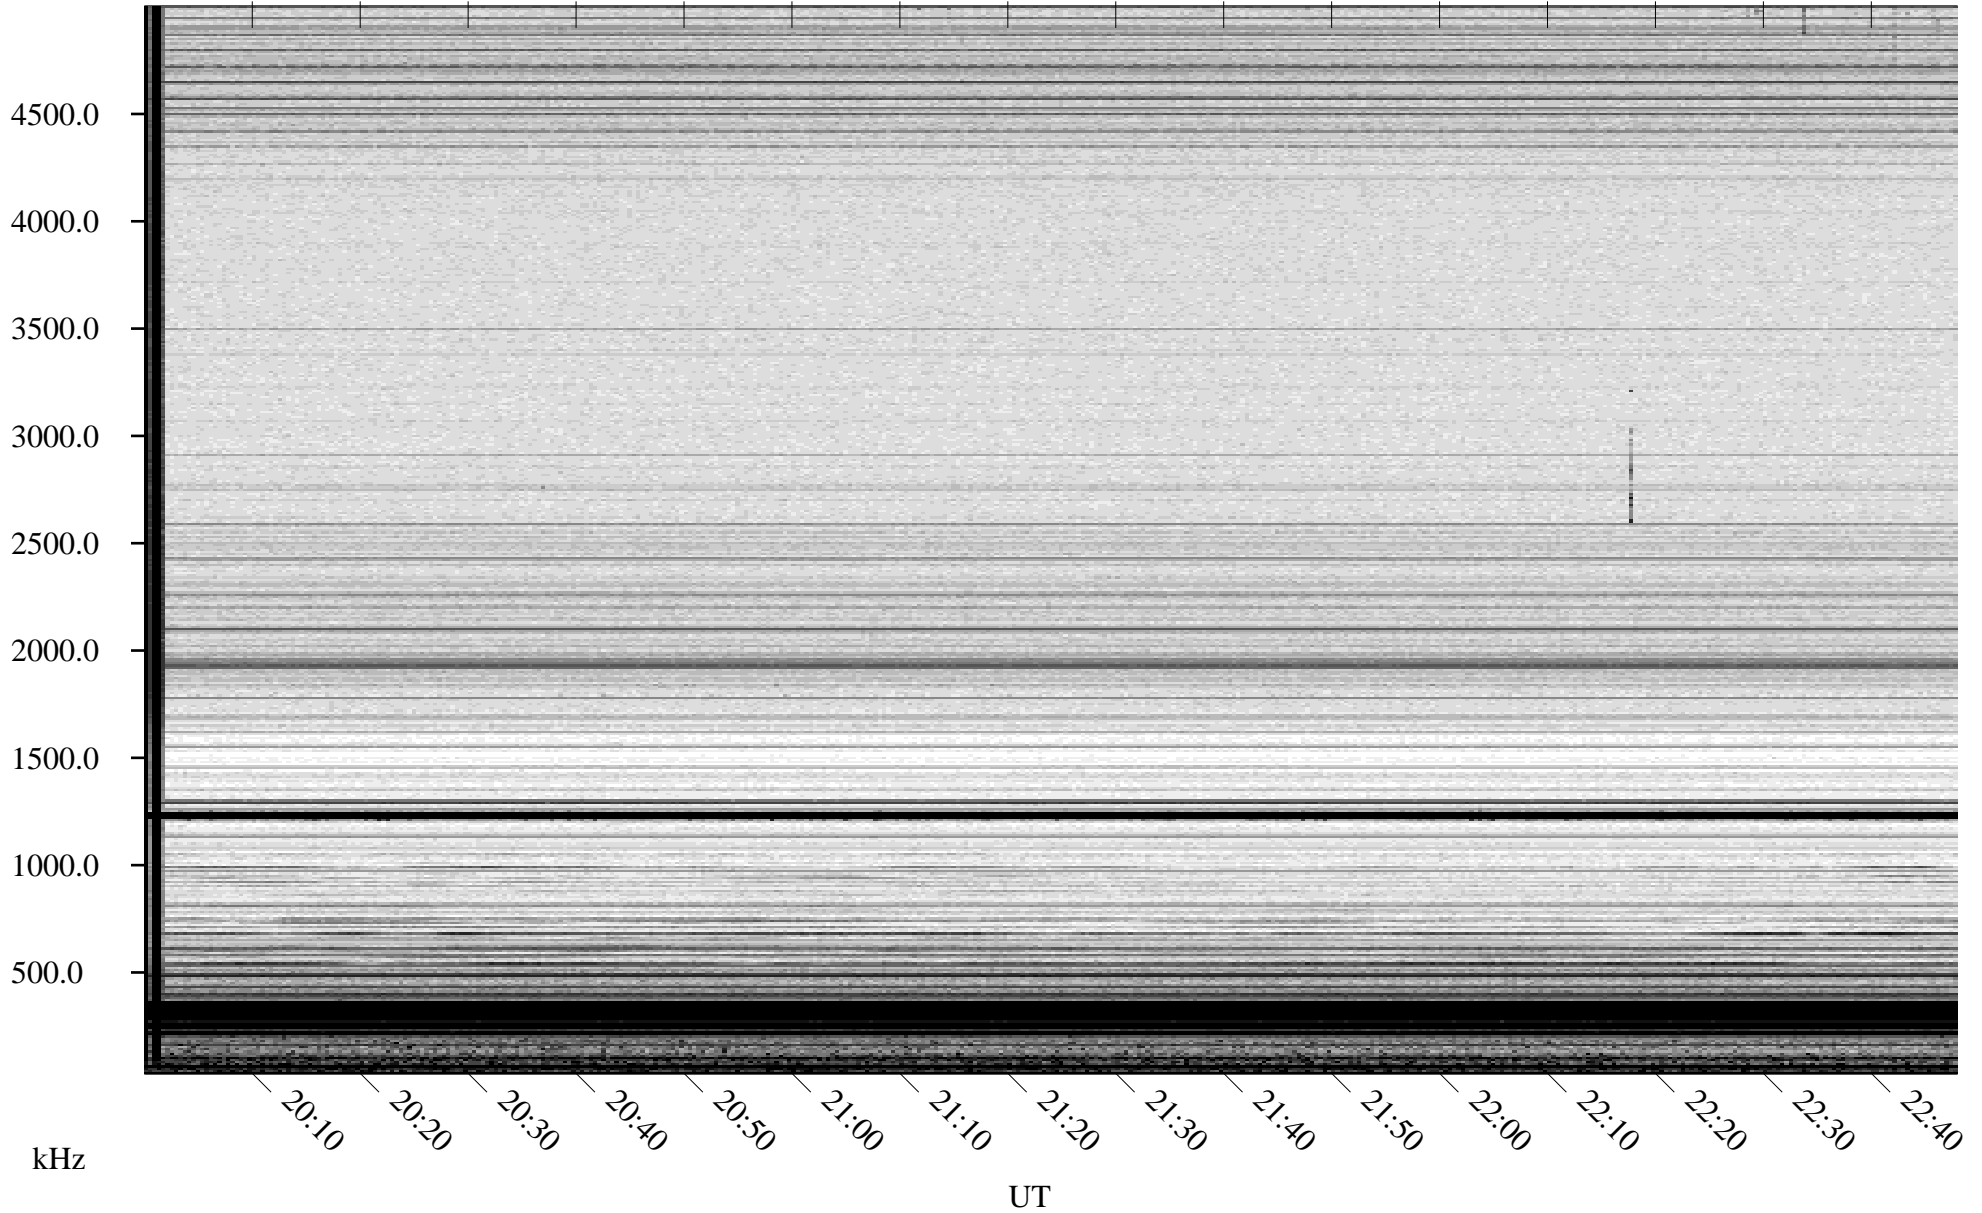

# 06/27/2007 Churchill, Manitoba

Linear Scale    Black = 161    White = 15

CH07178L.R00m max\_12

Page 1

# 06/27/2007 Churchill, Manitoba

Linear Scale    Black = 161    White = 15

CH07178L.R00m max\_12

Page 2

# 06/28/2007 Churchill, Manitoba

Linear Scale    Black = 161    White = 15

CH07178L.R00m max\_12

Page 3

# 06/28/2007 Churchill, Manitoba

Linear Scale    Black = 161    White = 15

CH07178L.R00m max\_12

Page 4