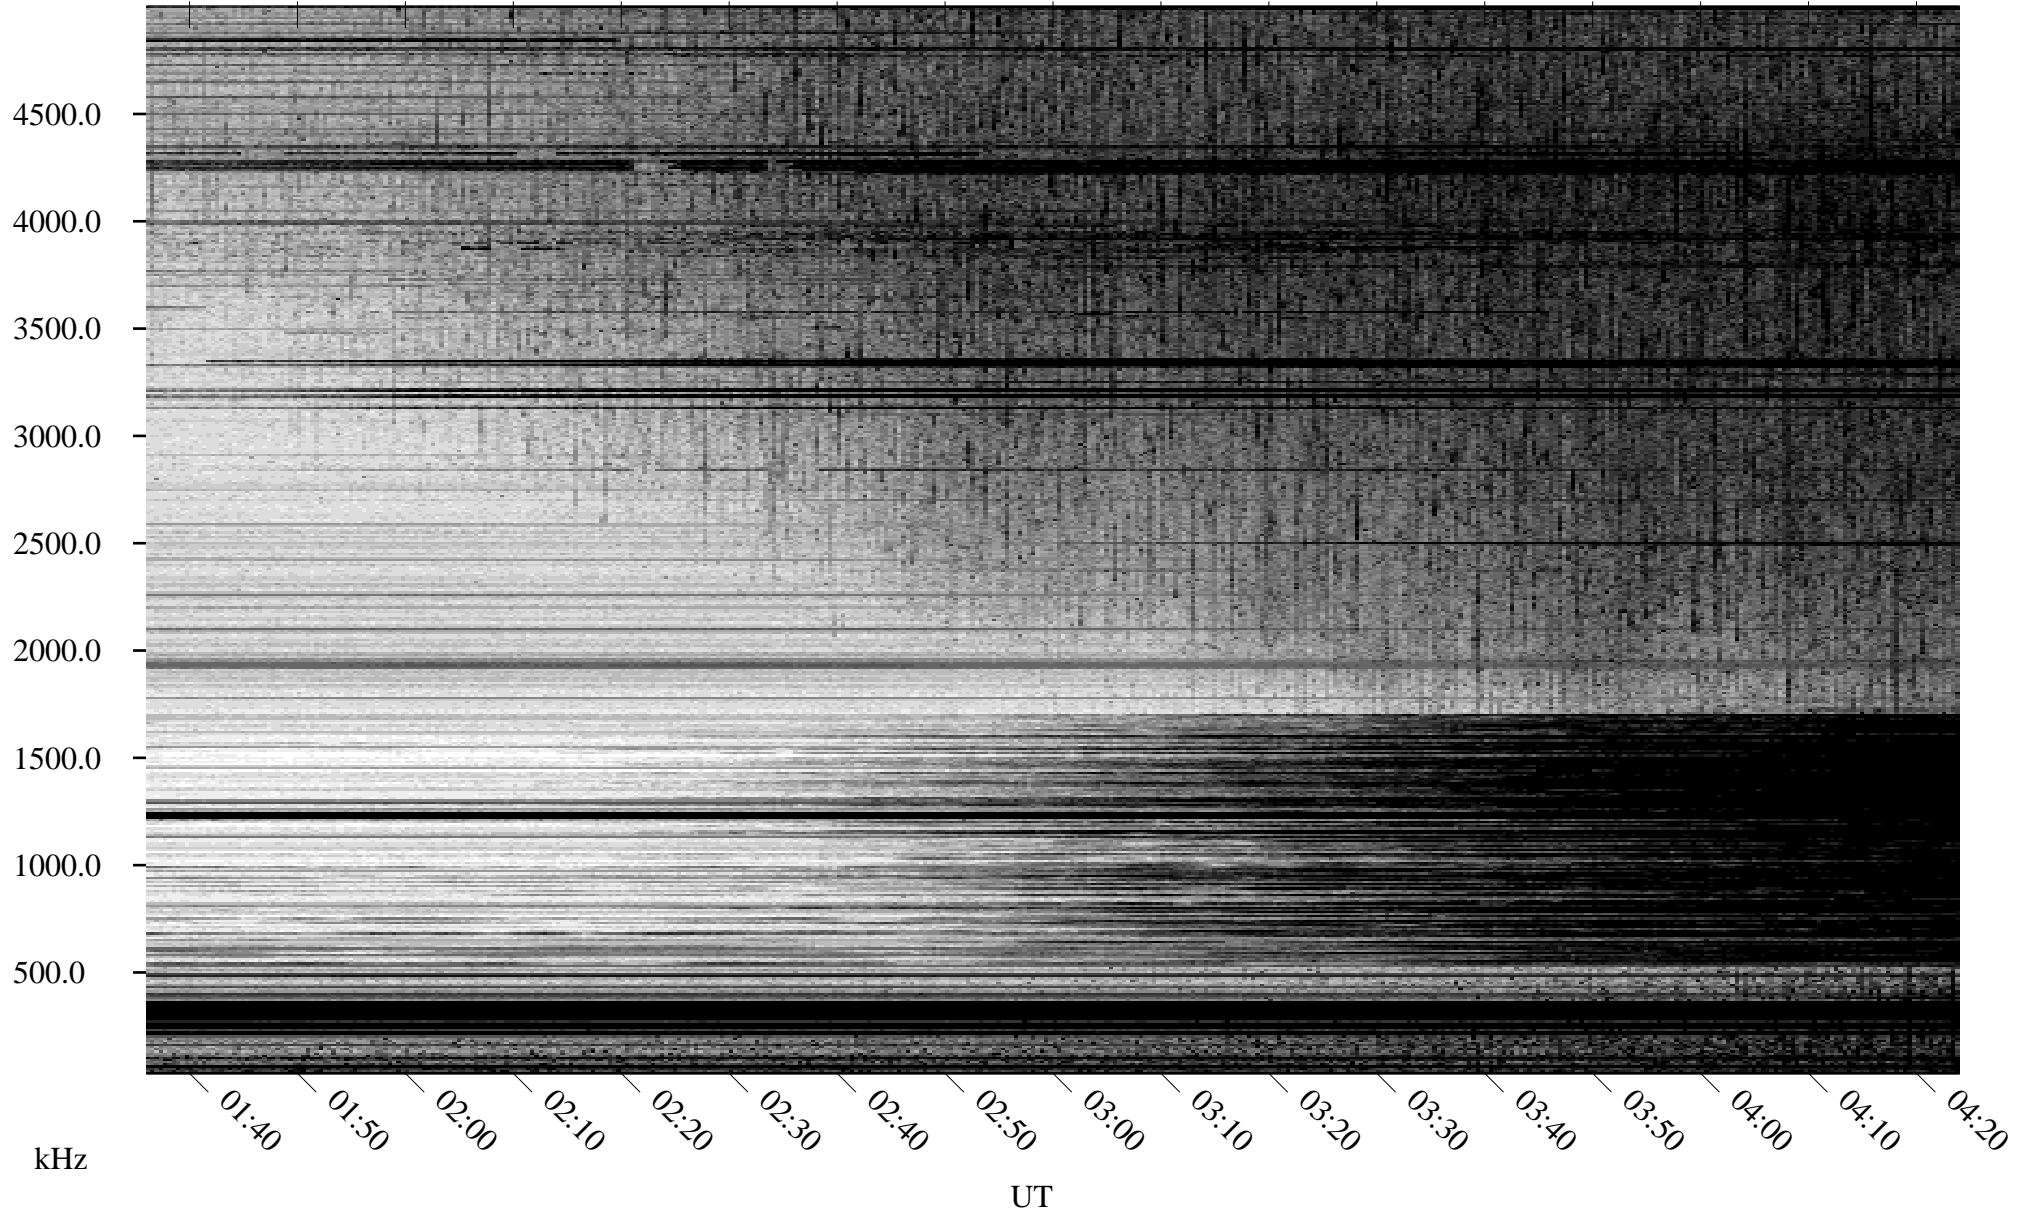

# 06/27/2007 Churchill, Manitoba

Linear Scale    Black = 161    White = 15

CH07178L.R00m max\_12

Page 1

# 06/27/2007 Churchill, Manitoba

Linear Scale    Black = 161    White = 15

CH07178L.R00m max\_12

Page 2

# 06/28/2007 Churchill, Manitoba

Linear Scale    Black = 161    White = 15

CH07178L.R00m max\_12

Page 3

# 06/28/2007 Churchill, Manitoba

Linear Scale    Black = 161    White = 15

CH07178L.R00m max\_12

Page 4