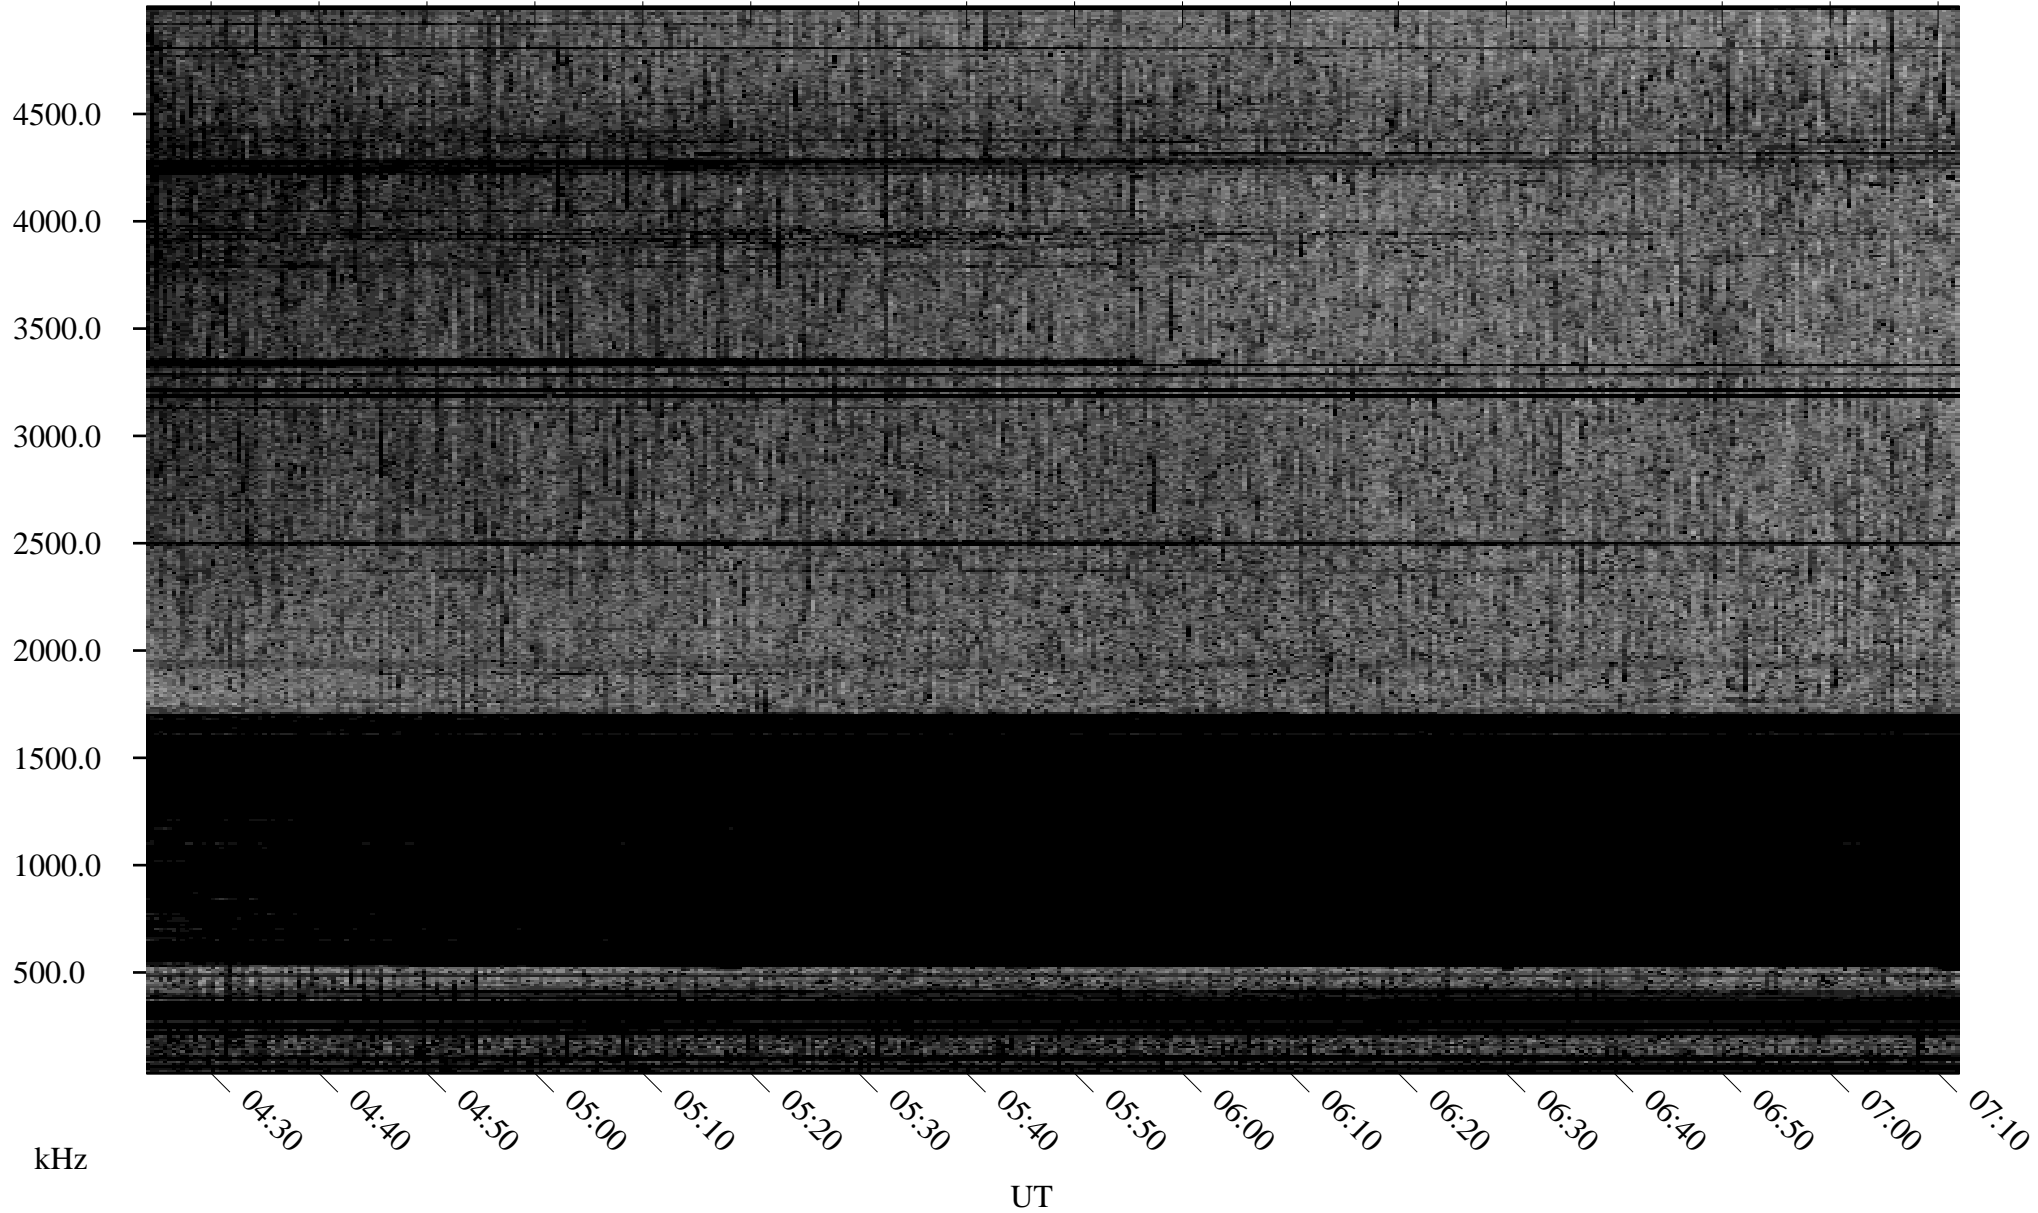

# 06/27/2007 Churchill, Manitoba

Linear Scale    Black = 161    White = 15

CH07178L.R00m max\_12

Page 1

# 06/27/2007 Churchill, Manitoba

Linear Scale    Black = 161    White = 15

CH07178L.R00m max\_12

Page 2

# 06/28/2007 Churchill, Manitoba

Linear Scale    Black = 161    White = 15

CH07178L.R00m max\_12

Page 3

# 06/28/2007 Churchill, Manitoba

Linear Scale    Black = 161    White = 15

CH07178L.R00m max\_12

Page 4