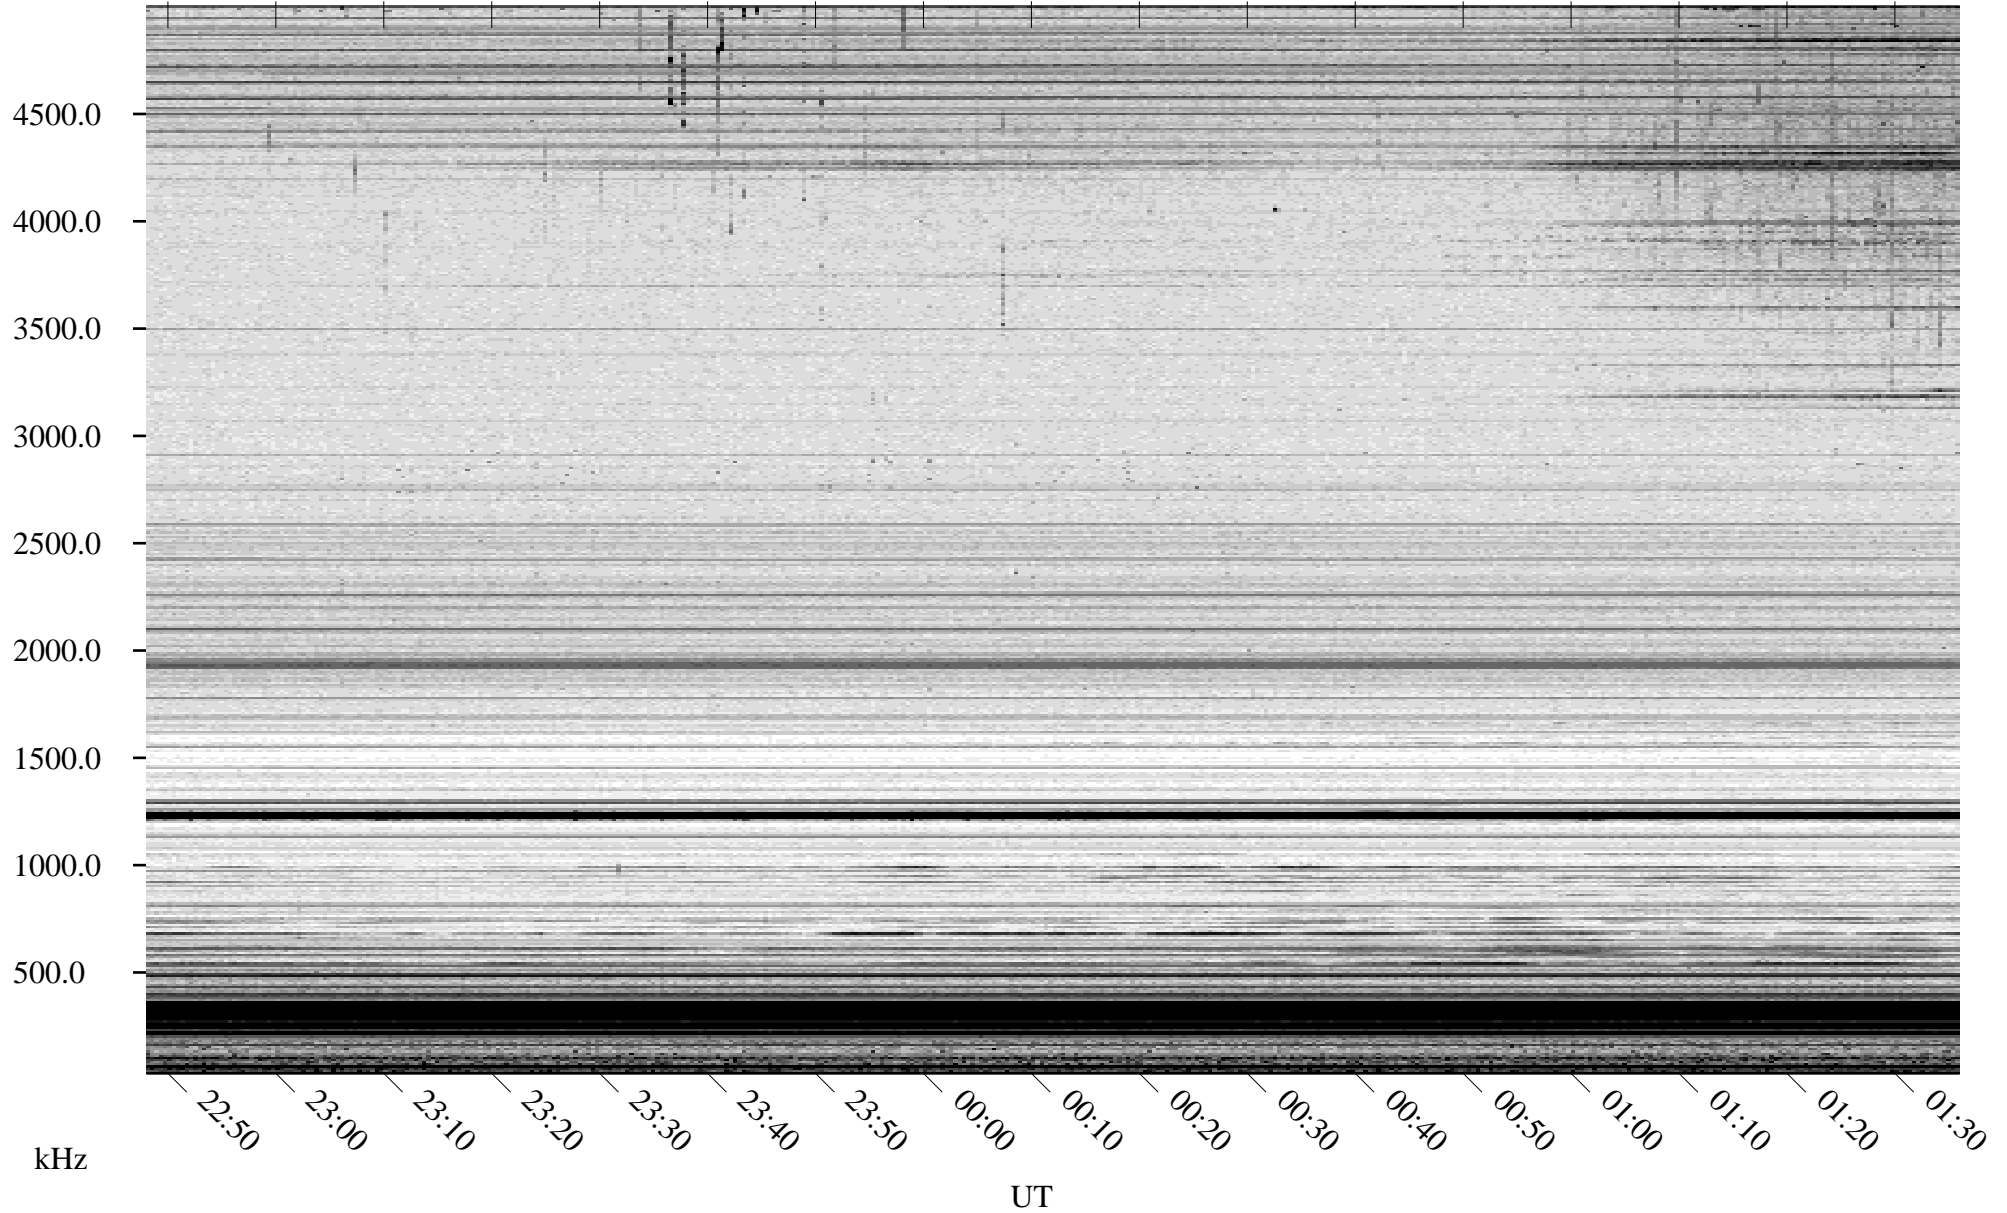

# 06/27/2007 Churchill, Manitoba

Linear Scale    Black = 161    White = 15

CH07178L.R00m max\_12

Page 1

# 06/27/2007 Churchill, Manitoba

Linear Scale    Black = 161    White = 15

CH07178L.R00m max\_12

Page 2

# 06/28/2007 Churchill, Manitoba

Linear Scale    Black = 161    White = 15

CH07178L.R00m max\_12

Page 3

# 06/28/2007 Churchill, Manitoba

Linear Scale    Black = 161    White = 15

CH07178L.R00m max\_12

Page 4